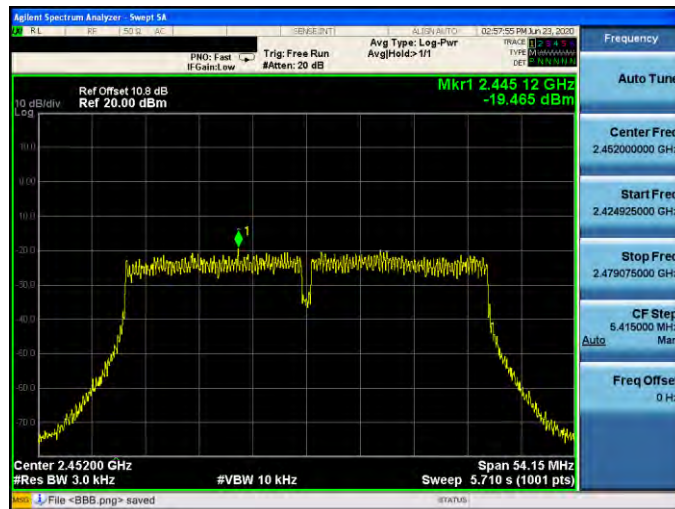

Mode 4: IEEE 802.11n 2.4 GHz 20 MHz Continuous TX mode \_ANT-2

2412 MHz

2437 MHz

2462 MHz

Mode 5: IEEE 802.11n 2.4 GHz 40 MHz Continuous TX mode \_ANT-2

2422 MHz

2437 MHz

2452 MHz

Mode 6: IEEE 802.11ax 2.4 GHz 20 MHz Continuous TX mode\_ANT-2

2412 MHz

2437 MHz

2462 MHz

Mode 7: IEEE 802.11ax 2.4 GHz 40 MHz Continuous TX mode\_ANT-2

2422 MHz

2437 MHz

2452 MHz