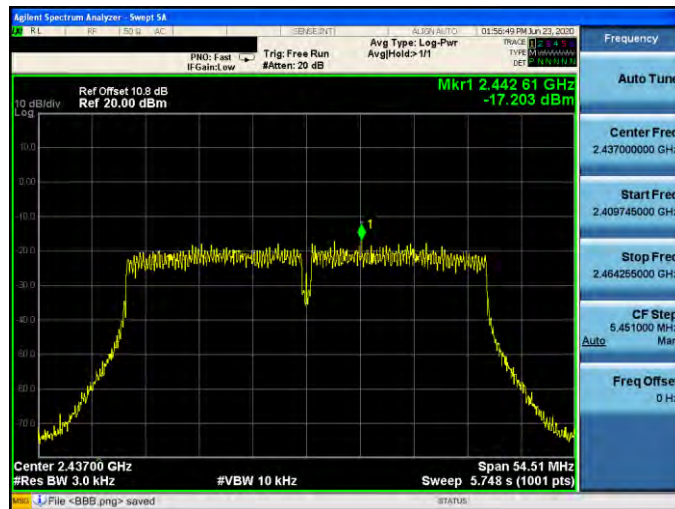

Mode 4: IEEE 802.11n 2.4 GHz 20 MHz Continuous TX mode \_ANT-1

2412 MHz

2437 MHz

2462 MHz

Mode 5: IEEE 802.11n 2.4 GHz 40 MHz Continuous TX mode \_ANT-1

2422 MHz

2437 MHz

2452 MHz