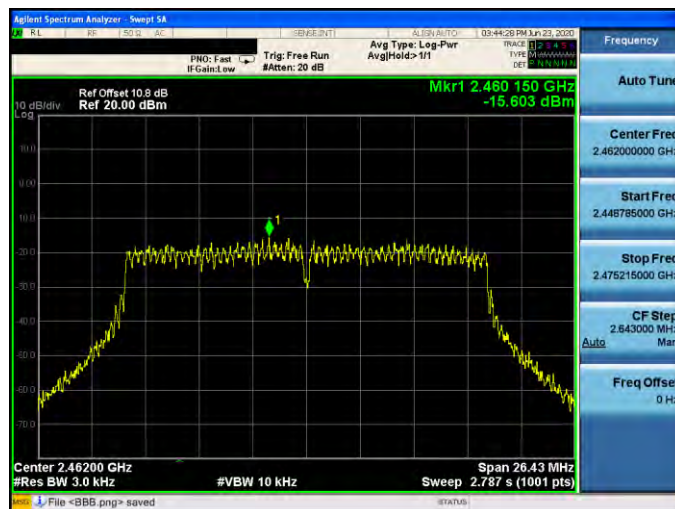

Mode 4: IEEE 802.11n 2.4 GHz 20 MHz Continuous TX mode \_ANT-3

2412 MHz

2437 MHz

2462 MHz

Mode 5: IEEE 802.11n 2.4 GHz 40 MHz Continuous TX mode \_ANT-3

2422 MHz

2437 MHz

2452 MHz

Mode 6: IEEE 802.11ax 2.4 GHz 20 MHz Continuous TX mode\_ANT-3

2412 MHz

2437 MHz

2462 MHz

Mode 7: IEEE 802.11ax 2.4 GHz 40 MHz Continuous TX mode\_ANT-3

2422 MHz

2437 MHz

2452 MHz