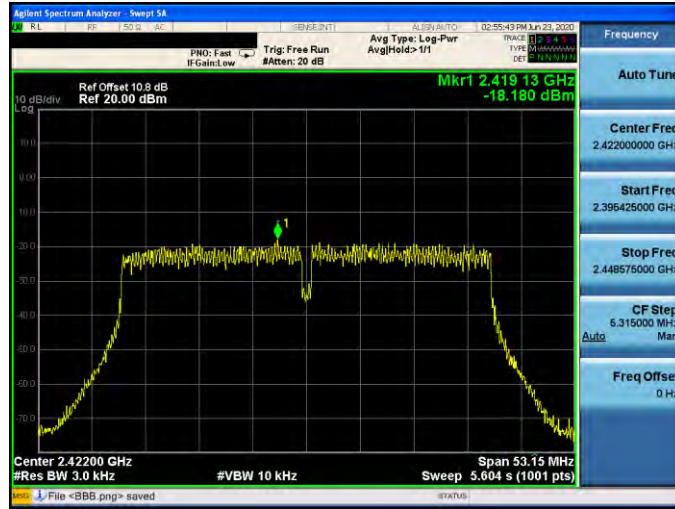

Mode 4: IEEE 802.11n 2.4 GHz 20 MHz Continuous TX mode \_ANT-2

2412 MHz

2437 MHz

2462 MHz

Mode 5: IEEE 802.11n 2.4 GHz 40 MHz Continuous TX mode \_ANT-2

2422 MHz

2437 MHz

2452 MHz