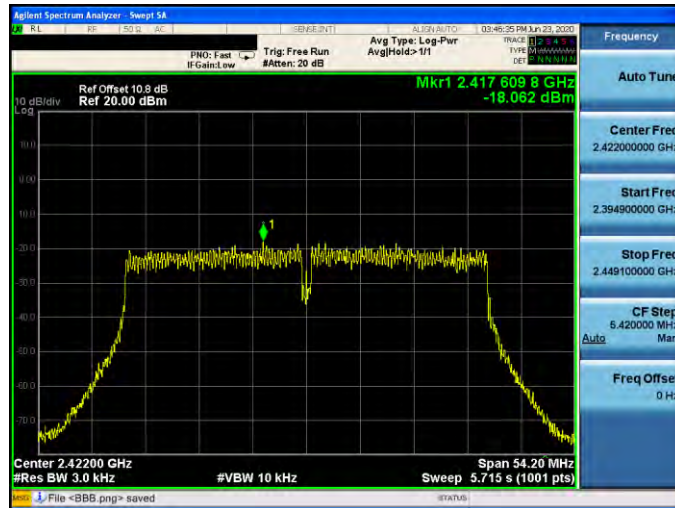

Mode 4: IEEE 802.11n 2.4 GHz 20 MHz Continuous TX mode \_ANT-3

2412 MHz

2437 MHz

2462 MHz

Mode 5: IEEE 802.11n 2.4 GHz 40 MHz Continuous TX mode \_ANT-3

2422 MHz

2437 MHz

2452 MHz

Mode 6: IEEE 802.11ax 2.4 GHz 20 MHz Continuous TX mode\_ANT-3

2412 MHz

2437 MHz

2462 MHz

Mode 7: IEEE 802.11ax 2.4 GHz 40 MHz Continuous TX mode\_ANT-3

2422 MHz

2437 MHz

2452 MHz