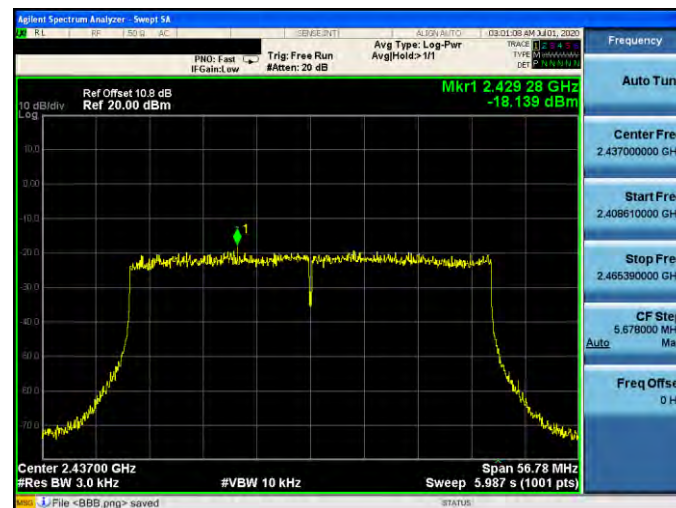

Mode 6: IEEE 802.11ax 2.4 GHz 20 MHz Continuous TX mode\_ANT-3

2412 MHz

2437 MHz

2462 MHz

Mode 7: IEEE 802.11ax 2.4 GHz 40 MHz Continuous TX mode\_ANT-3

2422 MHz

2437 MHz

2452 MHz

### Out of Band Conducted Emissions Measurement

#### ■ Test Graphs