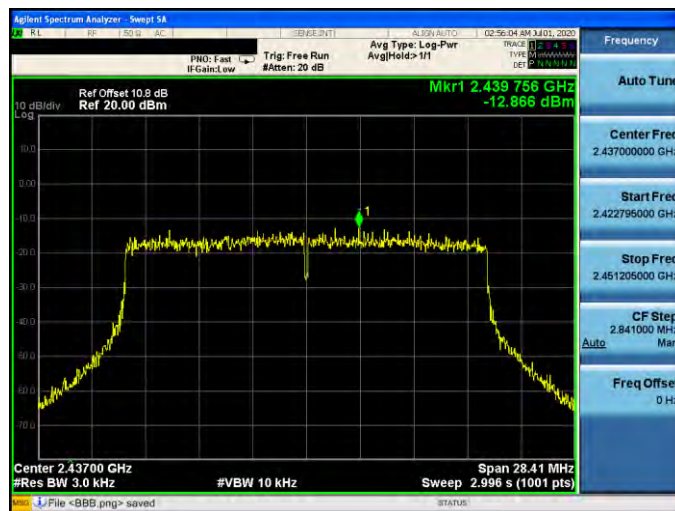

Mode 4: IEEE 802.11n 2.4 GHz 20 MHz Continuous TX mode \_ANT-3

2412 MHz

2437 MHz

2462 MHz

Mode 5: IEEE 802.11n 2.4 GHz 40 MHz Continuous TX mode \_ANT-3

2422 MHz

2437 MHz

2452 MHz

Mode 6: IEEE 802.11ax 2.4 GHz 20 MHz Continuous TX mode\_ANT-3

2412 MHz

2437 MHz

2462 MHz

Mode 7: IEEE 802.11ax 2.4 GHz 40 MHz Continuous TX mode\_ANT-3

2422 MHz

2437 MHz

2452 MHz