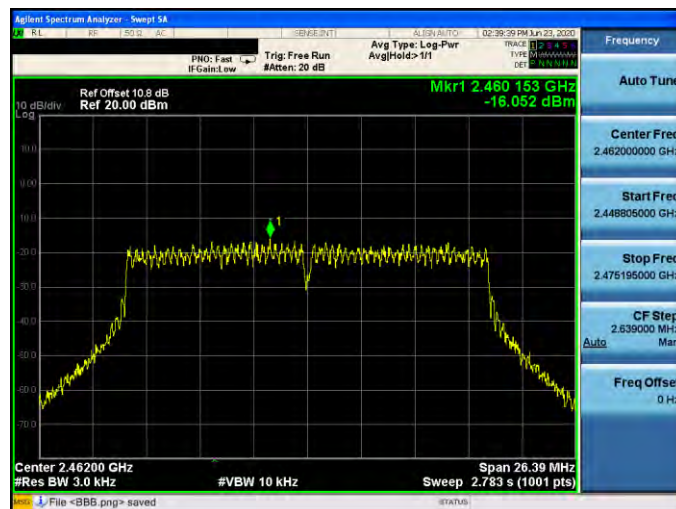

Mode 4: IEEE 802.11n 2.4 GHz 20 MHz Continuous TX mode \_ANT-2

2412 MHz

2437 MHz

2462 MHz

Mode 5: IEEE 802.11n 2.4 GHz 40 MHz Continuous TX mode \_ANT-2

2422 MHz

2437 MHz

2452 MHz

Mode 6: IEEE 802.11ax 2.4 GHz 20 MHz Continuous TX mode\_ANT-2

2412 MHz

2437 MHz

2462 MHz

Mode 7: IEEE 802.11ax 2.4 GHz 40 MHz Continuous TX mode\_ANT-2

2422 MHz

2437 MHz

2452 MHz