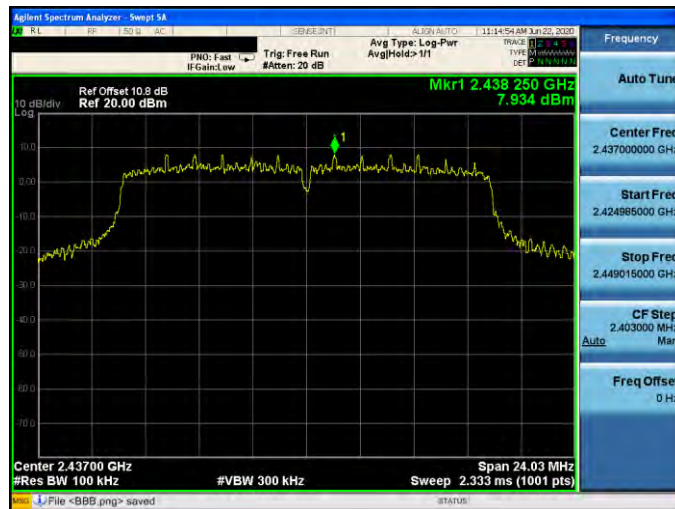

2452 MHz

Mode 6: IEEE 802.11ax 2.4 GHz 20 MHz Continuous TX mode\_ANT-1

2412 MHz

2437 MHz

2462 MHz

Mode 7: IEEE 802.11ax 2.4 GHz 40 MHz Continuous TX mode\_ANT-1

2422 MHz

2437 MHz

2452 MHz

Mode 2: IEEE 802.11b Continuous TX mode\_ANT-2

2412 MHz

2437 MHz

2462 MHz

Mode 3: IEEE 802.11g Continuous TX mode\_ANT-2

2412 MHz

2437 MHz

2462 MHz

Mode 4: IEEE 802.11n 2.4 GHz 20 MHz Continuous TX mode \_ANT-2

2412 MHz

2437 MHz

2462 MHz

Mode 5: IEEE 802.11n 2.4 GHz 40 MHz Continuous TX mode \_ANT-2

2422 MHz

2437 MHz