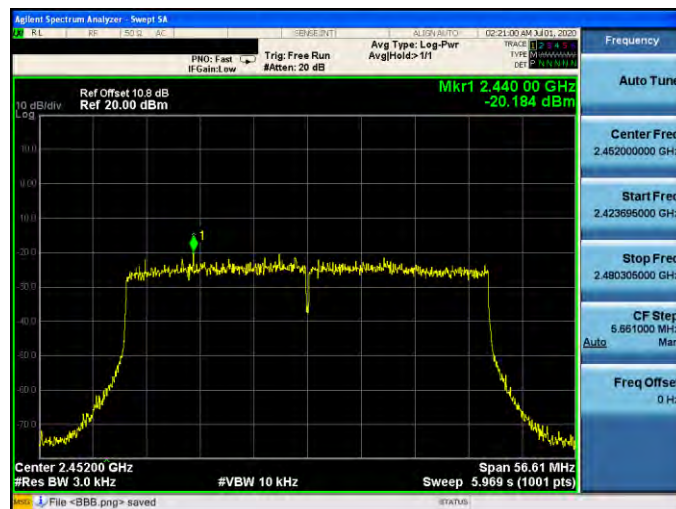

Mode 6: IEEE 802.11ax 2.4 GHz 20 MHz Continuous TX mode\_ANT-2

2412 MHz

2437 MHz

2462 MHz

Mode 7: IEEE 802.11ax 2.4 GHz 40 MHz Continuous TX mode\_ANT-2

2422 MHz

2437 MHz

2452 MHz

Mode 4: IEEE 802.11n 2.4 GHz 20 MHz Continuous TX mode \_ANT-3

2412 MHz

2437 MHz

2462 MHz

Mode 5: IEEE 802.11n 2.4 GHz 40 MHz Continuous TX mode \_ANT-3

2422 MHz

2437 MHz

2452 MHz