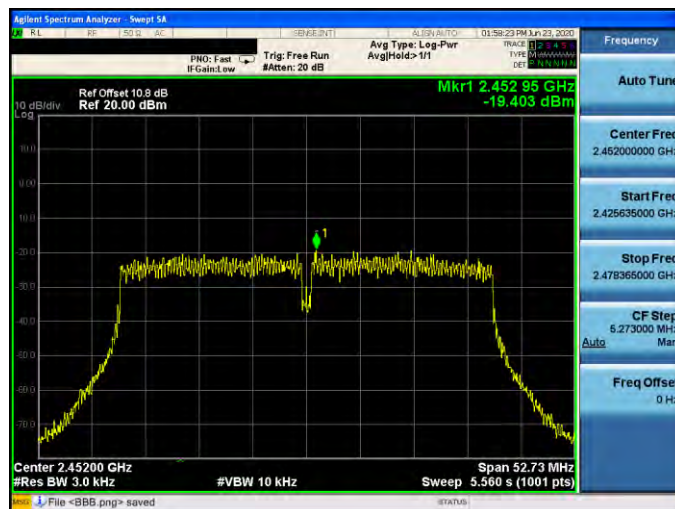

Mode 4: IEEE 802.11n 2.4 GHz 20 MHz Continuous TX mode \_ANT-1

2412 MHz

2437 MHz

2462 MHz

Mode 5: IEEE 802.11n 2.4 GHz 40 MHz Continuous TX mode \_ANT-1

2422 MHz

2437 MHz

2452 MHz