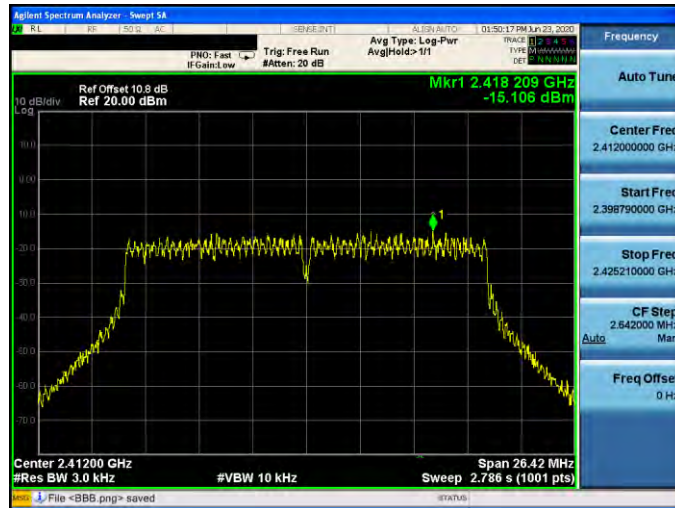

Mode 4: IEEE 802.11n 2.4 GHz 20 MHz Continuous TX mode \_ANT-1

2412 MHz

2437 MHz

2462 MHz

Mode 5: IEEE 802.11n 2.4 GHz 40 MHz Continuous TX mode \_ANT-1

2422 MHz

2437 MHz

2452 MHz