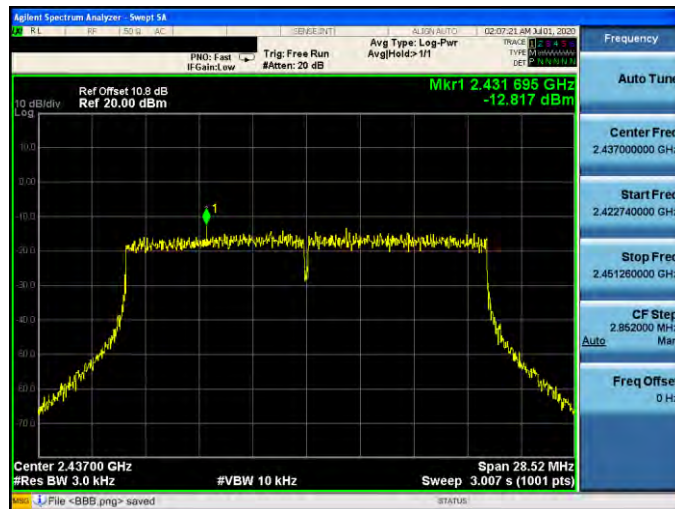

Mode 4: IEEE 802.11n 2.4 GHz 20 MHz Continuous TX mode \_ANT-2

2412 MHz

2437 MHz

2462 MHz

Mode 5: IEEE 802.11n 2.4 GHz 40 MHz Continuous TX mode \_ANT-2

2422 MHz

2437 MHz

2452 MHz

Mode 6: IEEE 802.11ax 2.4 GHz 20 MHz Continuous TX mode\_ANT-2

2412 MHz

2437 MHz

2462 MHz

Mode 7: IEEE 802.11ax 2.4 GHz 40 MHz Continuous TX mode\_ANT-2

2422 MHz

2437 MHz

2452 MHz