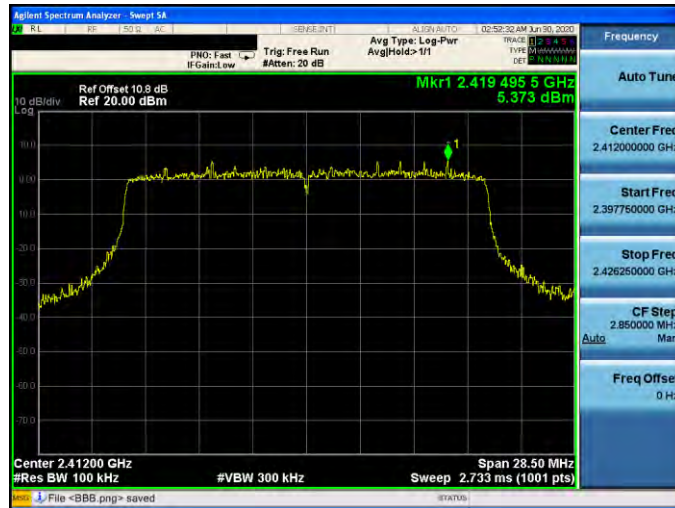

2452 MHz

Mode 2: IEEE 802.11b Continuous TX mode\_ANT-1

2412 MHz

2437 MHz

2462 MHz

Mode 3: IEEE 802.11g Continuous TX mode\_ANT-1

2412 MHz

2437 MHz

2462 MHz

Mode 4: IEEE 802.11n 2.4 GHz 20 MHz Continuous TX mode \_ANT-1

2412 MHz

2437 MHz

2462 MHz

Mode 5: IEEE 802.11n 2.4 GHz 40 MHz Continuous TX mode \_ANT-1

2422 MHz

2437 MHz

2452 MHz

Mode 6: IEEE 802.11ax 2.4 GHz 20 MHz Continuous TX mode\_ANT-1

2412 MHz

2437 MHz

2462 MHz

Mode 7: IEEE 802.11ax 2.4 GHz 40 MHz Continuous TX mode\_ANT-1

2422 MHz

2437 MHz