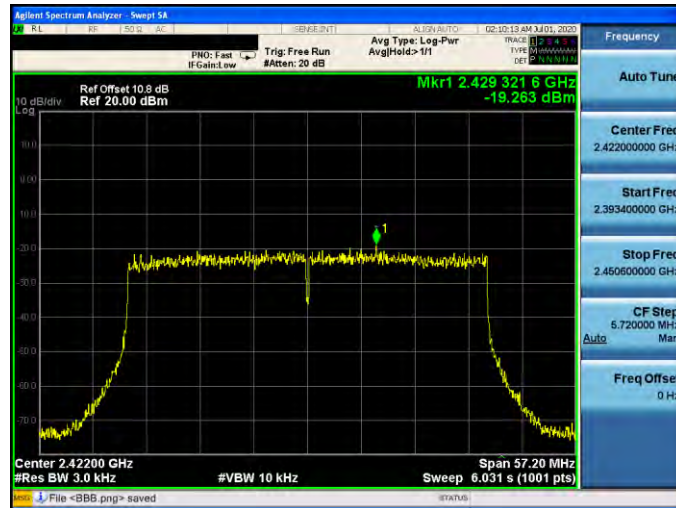

Mode 6: IEEE 802.11ax 2.4 GHz 20 MHz Continuous TX mode\_ANT-2

2412 MHz

2437 MHz

2462 MHz

Mode 7: IEEE 802.11ax 2.4 GHz 40 MHz Continuous TX mode\_ANT-2

2422 MHz

2437 MHz

2452 MHz

Mode 4: IEEE 802.11n 2.4 GHz 20 MHz Continuous TX mode \_ANT-3

2412 MHz

2437 MHz

2462 MHz

Mode 5: IEEE 802.11n 2.4 GHz 40 MHz Continuous TX mode \_ANT-3

2422 MHz

2437 MHz

2452 MHz