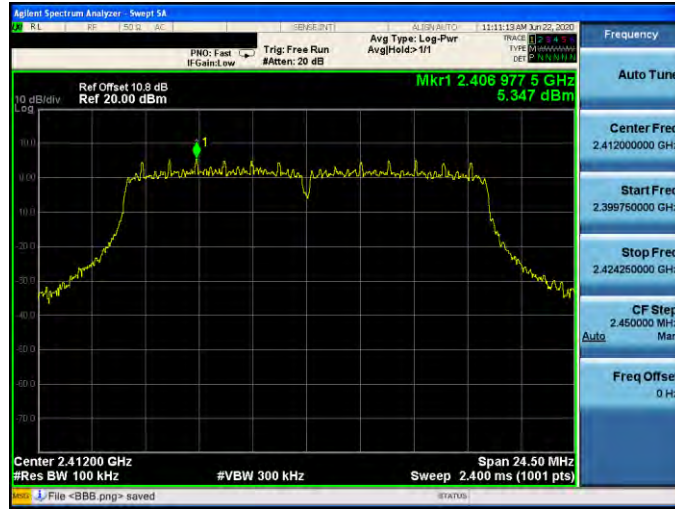

2452 MHz

Mode 2: IEEE 802.11b Continuous TX mode\_ANT-2

2412 MHz

2437 MHz

2462 MHz

Mode 3: IEEE 802.11g Continuous TX mode\_ANT-2

2412 MHz

2437 MHz

2462 MHz

Mode 4: IEEE 802.11n 2.4 GHz 20 MHz Continuous TX mode \_ANT-2

2412 MHz

2437 MHz

2462 MHz

Mode 5: IEEE 802.11n 2.4 GHz 40 MHz Continuous TX mode \_ANT-2

2422 MHz

2437 MHz