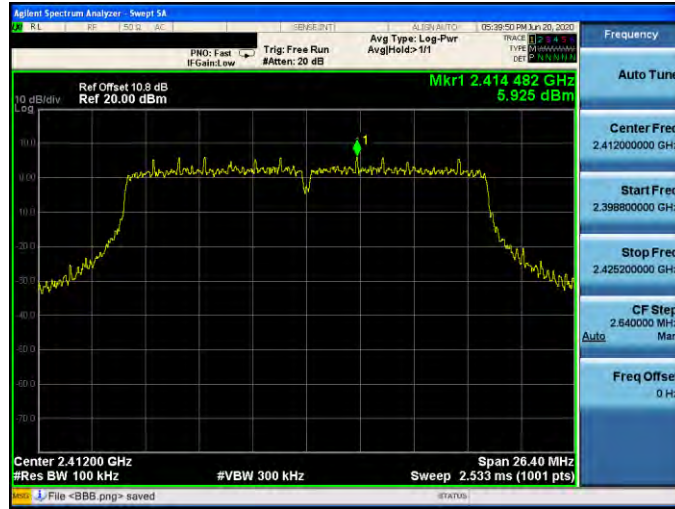

2452 MHz

Mode 6: IEEE 802.11ax 2.4 GHz 20 MHz Continuous TX mode\_ANT-0

2412 MHz

2437 MHz

2462 MHz

Mode 7: IEEE 802.11ax 2.4 GHz 40 MHz Continuous TX mode\_ANT-0

2422 MHz

2437 MHz

2452 MHz

Mode 2: IEEE 802.11b Continuous TX mode\_ANT-1

2412 MHz

2437 MHz

2462 MHz

Mode 3: IEEE 802.11g Continuous TX mode\_ANT-1

2412 MHz

2437 MHz

2462 MHz

Mode 4: IEEE 802.11n 2.4 GHz 20 MHz Continuous TX mode \_ANT-1

2412 MHz

2437 MHz

2462 MHz

Mode 5: IEEE 802.11n 2.4 GHz 40 MHz Continuous TX mode \_ANT-1

2422 MHz

2437 MHz