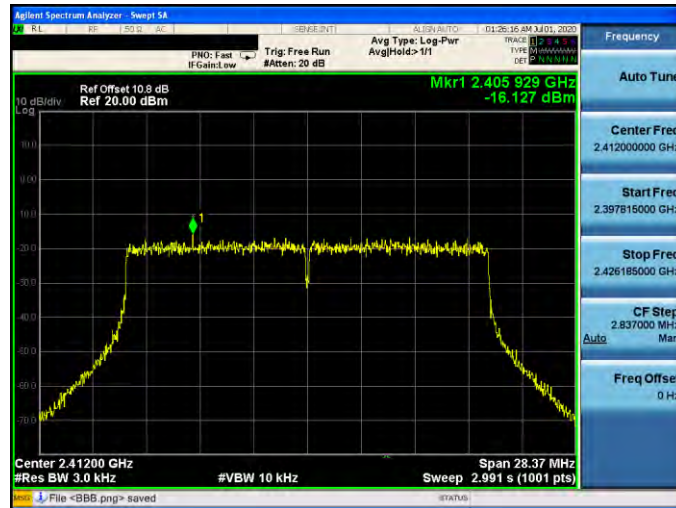

Mode 6: IEEE 802.11ax 2.4 GHz 20 MHz Continuous TX mode_ANT-1

2412 MHz