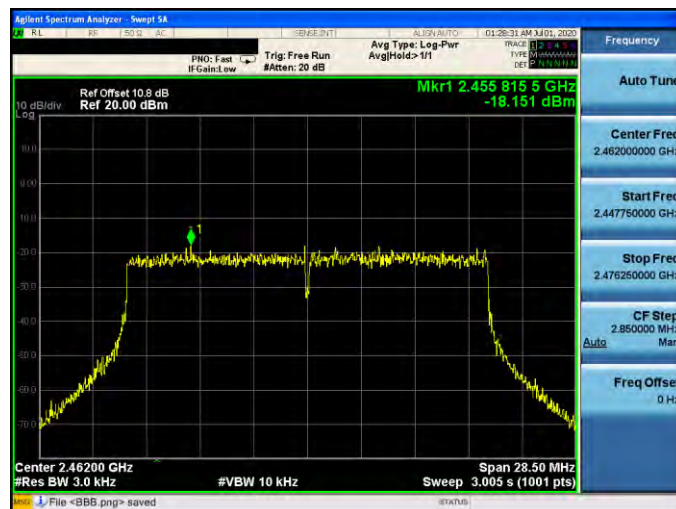

Mode 6: IEEE 802.11ax 2.4 GHz 20 MHz Continuous TX mode\_ANT-1

2412 MHz

2437 MHz

2462 MHz

Mode 7: IEEE 802.11ax 2.4 GHz 40 MHz Continuous TX mode\_ANT-1

2422 MHz

2437 MHz

2452 MHz

Mode 4: IEEE 802.11n 2.4 GHz 20 MHz Continuous TX mode \_ANT-2

2412 MHz

2437 MHz

2462 MHz

Mode 5: IEEE 802.11n 2.4 GHz 40 MHz Continuous TX mode \_ANT-2

2422 MHz

2437 MHz

2452 MHz