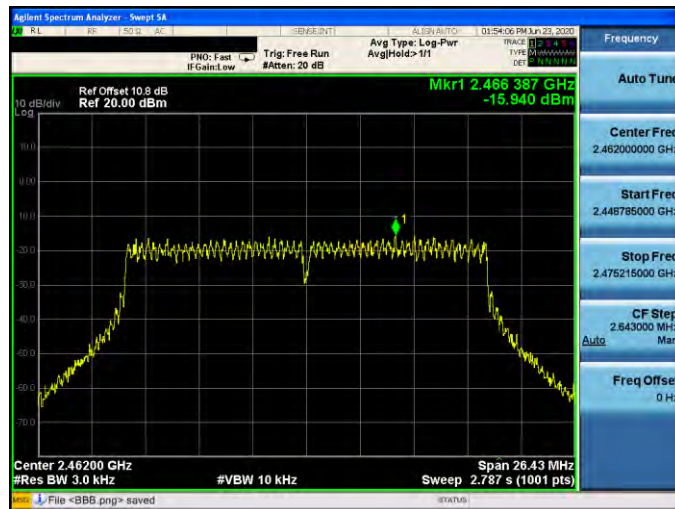

Mode 4: IEEE 802.11n 2.4 GHz 20 MHz Continuous TX mode \_ANT-1

2412 MHz

2437 MHz

2462 MHz

Mode 5: IEEE 802.11n 2.4 GHz 40 MHz Continuous TX mode \_ANT-1

2422 MHz

2437 MHz

2452 MHz