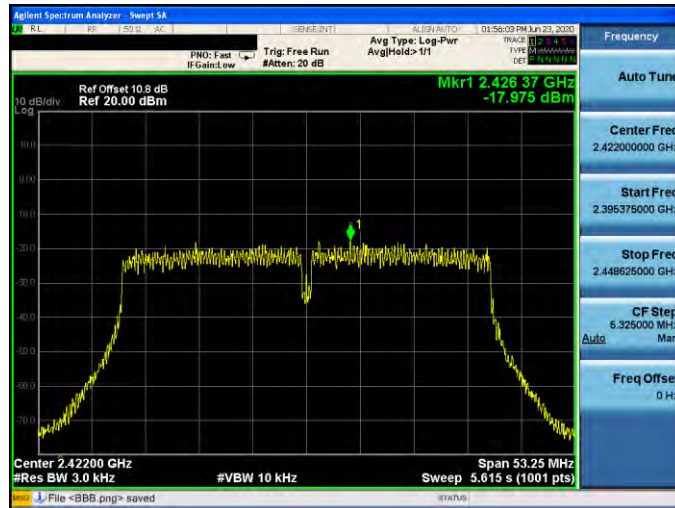

Mode 4: IEEE 802.11n 2.4 GHz 20 MHz Continuous TX mode \_ANT-1

2412 MHz

2437 MHz

2462 MHz

Mode 5: IEEE 802.11n 2.4 GHz 40 MHz Continuous TX mode \_ANT-1

2422 MHz

2437 MHz

2452 MHz