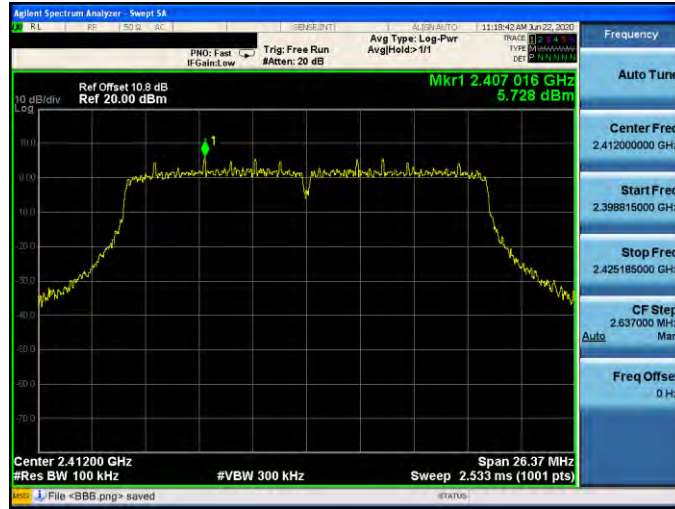

2452 MHz

Mode 6: IEEE 802.11ax 2.4 GHz 20 MHz Continuous TX mode\_ANT-1

2412 MHz

2437 MHz

2462 MHz

Mode 7: IEEE 802.11ax 2.4 GHz 40 MHz Continuous TX mode\_ANT-1

2422 MHz

2437 MHz

2452 MHz

Mode 2: IEEE 802.11b Continuous TX mode\_ANT-2

2412 MHz

2437 MHz

2462 MHz

Mode 3: IEEE 802.11g Continuous TX mode\_ANT-2

2412 MHz

2437 MHz

2462 MHz

Mode 4: IEEE 802.11n 2.4 GHz 20 MHz Continuous TX mode \_ANT-2

2412 MHz

2437 MHz

2462 MHz

Mode 5: IEEE 802.11n 2.4 GHz 40 MHz Continuous TX mode \_ANT-2

2422 MHz

2437 MHz