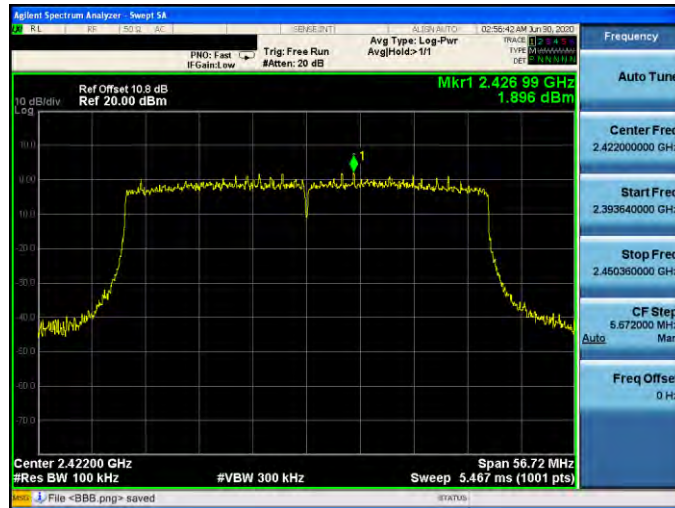

2462 MHz

Mode 4: IEEE 802.11n 2.4 GHz 20 MHz Continuous TX mode \_ANT-1

2412 MHz

2437 MHz

2462 MHz

Mode 5: IEEE 802.11n 2.4 GHz 40 MHz Continuous TX mode \_ANT-1

2422 MHz

2437 MHz

2452 MHz

Mode 6: IEEE 802.11ax 2.4 GHz 20 MHz Continuous TX mode\_ANT-1

2412 MHz

2437 MHz

2462 MHz

Mode 7: IEEE 802.11ax 2.4 GHz 40 MHz Continuous TX mode\_ANT-1

2422 MHz

2437 MHz

2452 MHz

Mode 2: IEEE 802.11b Continuous TX mode\_ANT-2

2412 MHz

2437 MHz

2462 MHz

Mode 3: IEEE 802.11g Continuous TX mode\_ANT-2

2412 MHz

2437 MHz