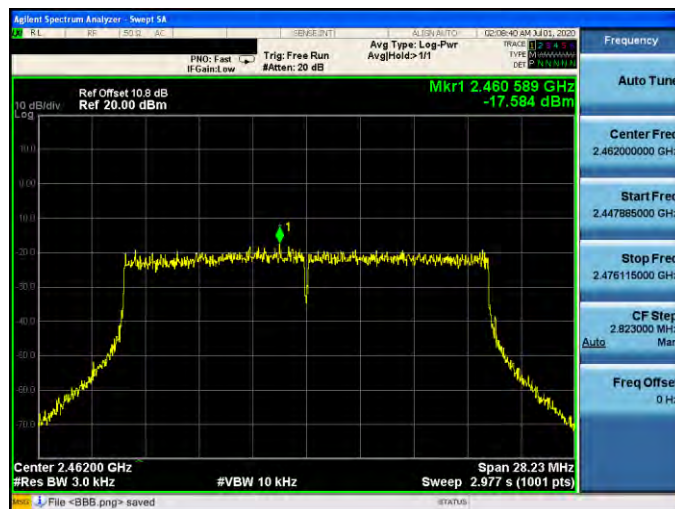

Mode 6: IEEE 802.11ax 2.4 GHz 20 MHz Continuous TX mode\_ANT-2

2412 MHz

2437 MHz

2462 MHz

Mode 7: IEEE 802.11ax 2.4 GHz 40 MHz Continuous TX mode\_ANT-2

2422 MHz

2437 MHz

2452 MHz

Mode 4: IEEE 802.11n 2.4 GHz 20 MHz Continuous TX mode \_ANT-3

2412 MHz

2437 MHz

2462 MHz

Mode 5: IEEE 802.11n 2.4 GHz 40 MHz Continuous TX mode \_ANT-3

2422 MHz

2437 MHz

2452 MHz