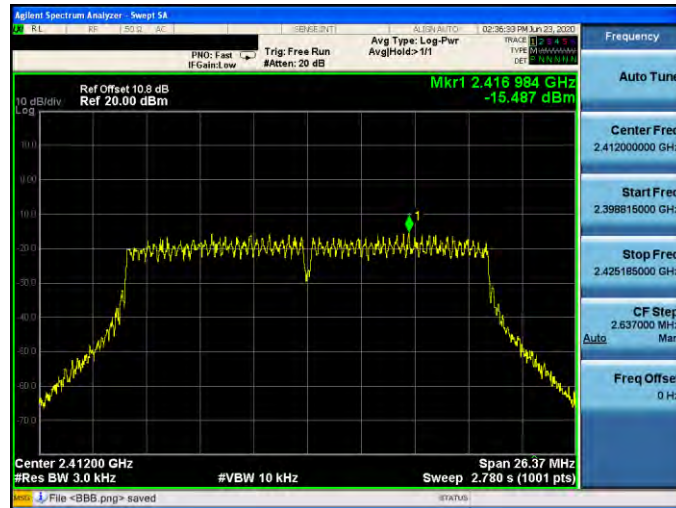

Mode 6: IEEE 802.11ax 2.4 GHz 20 MHz Continuous TX mode\_ANT-1

2412 MHz

2437 MHz

2462 MHz

Mode 7: IEEE 802.11ax 2.4 GHz 40 MHz Continuous TX mode\_ANT-1

2422 MHz

2437 MHz

2452 MHz

Mode 4: IEEE 802.11n 2.4 GHz 20 MHz Continuous TX mode \_ANT-2

2412 MHz

2437 MHz

2462 MHz

Mode 5: IEEE 802.11n 2.4 GHz 40 MHz Continuous TX mode \_ANT-2

2422 MHz

2437 MHz

2452 MHz