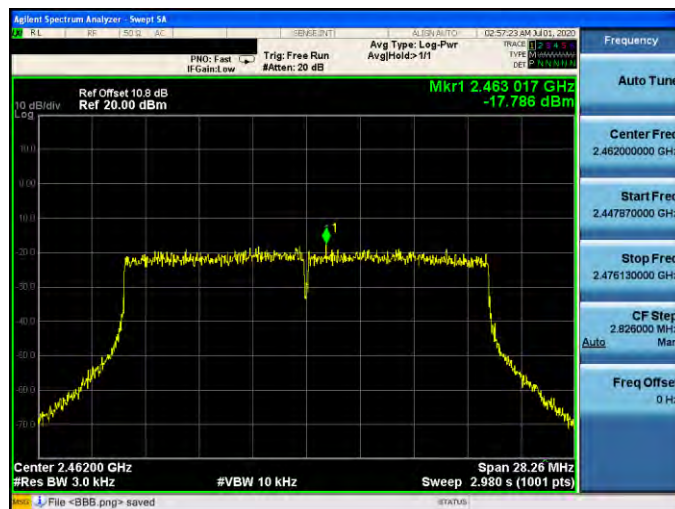

Mode 6: IEEE 802.11ax 2.4 GHz 20 MHz Continuous TX mode\_ANT-3

2412 MHz

2437 MHz

2462 MHz

Mode 7: IEEE 802.11ax 2.4 GHz 40 MHz Continuous TX mode\_ANT-3

2422 MHz

2437 MHz

2452 MHz

### Out of Band Conducted Emissions Measurement

#### ■ Test Graphs