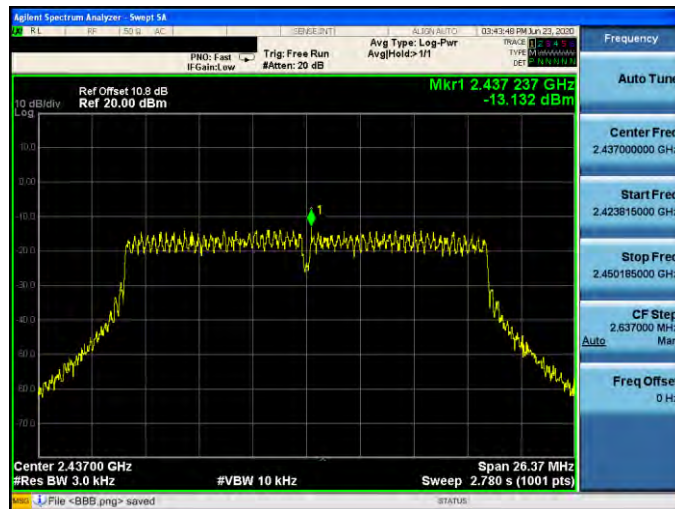

Mode 6: IEEE 802.11ax 2.4 GHz 20 MHz Continuous TX mode\_ANT-2

2412 MHz

2437 MHz

2462 MHz

Mode 7: IEEE 802.11ax 2.4 GHz 40 MHz Continuous TX mode\_ANT-2

2422 MHz

2437 MHz

2452 MHz

Mode 4: IEEE 802.11n 2.4 GHz 20 MHz Continuous TX mode \_ANT-3

2412 MHz

2437 MHz

2462 MHz

Mode 5: IEEE 802.11n 2.4 GHz 40 MHz Continuous TX mode \_ANT-3

2422 MHz

2437 MHz

2452 MHz