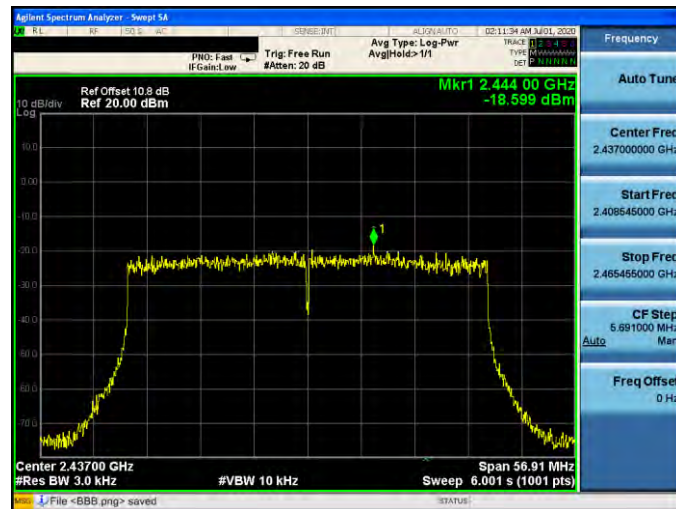

Mode 6: IEEE 802.11ax 2.4 GHz 20 MHz Continuous TX mode\_ANT-2

2412 MHz

2437 MHz

2462 MHz

Mode 7: IEEE 802.11ax 2.4 GHz 40 MHz Continuous TX mode\_ANT-2

2422 MHz

2437 MHz

2452 MHz

Mode 4: IEEE 802.11n 2.4 GHz 20 MHz Continuous TX mode \_ANT-3

2412 MHz

2437 MHz

2462 MHz

Mode 5: IEEE 802.11n 2.4 GHz 40 MHz Continuous TX mode \_ANT-3

2422 MHz

2437 MHz

2452 MHz