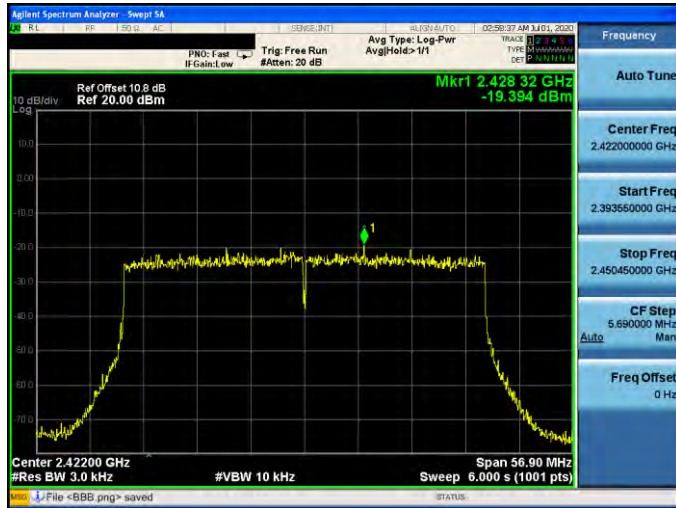

Mode 6: IEEE 802.11ax 2.4 GHz 20 MHz Continuous TX mode\_ANT-3

2412 MHz

2437 MHz

2462 MHz

Mode 7: IEEE 802.11ax 2.4 GHz 40 MHz Continuous TX mode\_ANT-3

2422 MHz

2437 MHz

2452 MHz

### Out of Band Conducted Emissions Measurement

#### ■ Test Graphs