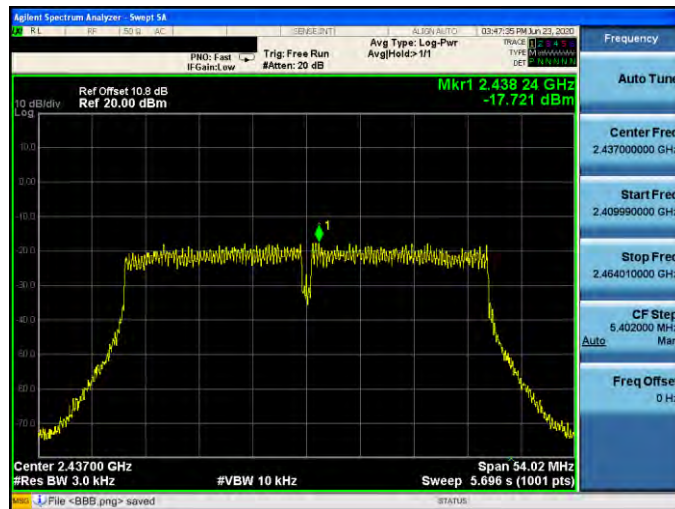

Mode 4: IEEE 802.11n 2.4 GHz 20 MHz Continuous TX mode \_ANT-3

2412 MHz

2437 MHz

2462 MHz

Mode 5: IEEE 802.11n 2.4 GHz 40 MHz Continuous TX mode \_ANT-3

2422 MHz

2437 MHz

2452 MHz

Mode 6: IEEE 802.11ax 2.4 GHz 20 MHz Continuous TX mode\_ANT-3

2412 MHz

2437 MHz

2462 MHz

Mode 7: IEEE 802.11ax 2.4 GHz 40 MHz Continuous TX mode\_ANT-3

2422 MHz

2437 MHz

2452 MHz