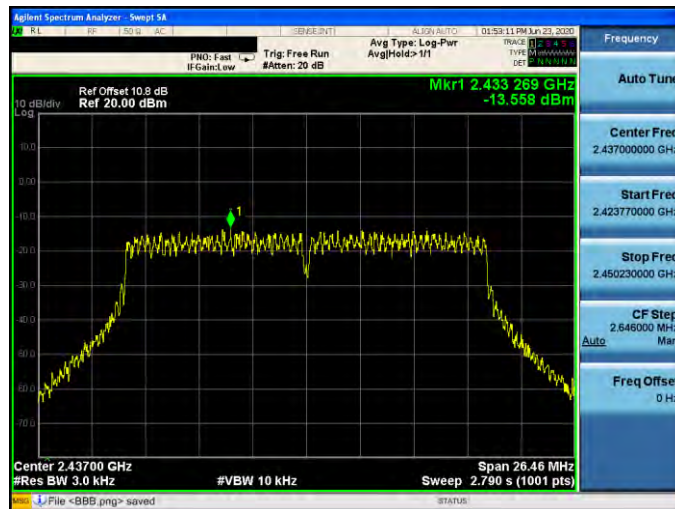

Mode 4: IEEE 802.11n 2.4 GHz 20 MHz Continuous TX mode \_ANT-1

2412 MHz

2437 MHz

2462 MHz

Mode 5: IEEE 802.11n 2.4 GHz 40 MHz Continuous TX mode \_ANT-1

2422 MHz

2437 MHz

2452 MHz