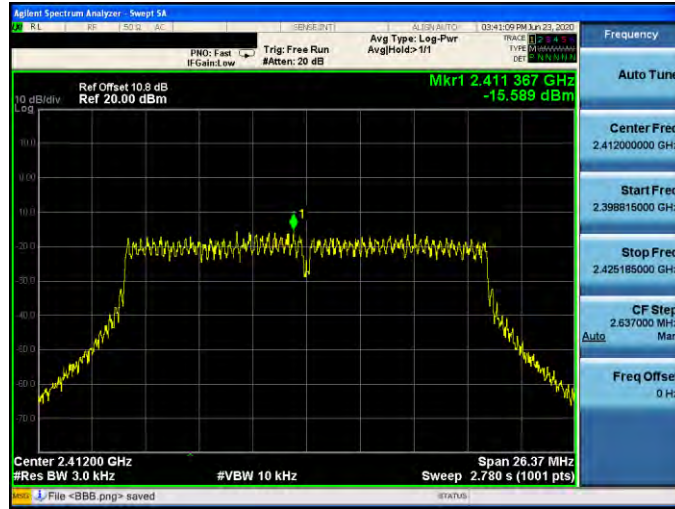

Mode 6: IEEE 802.11ax 2.4 GHz 20 MHz Continuous TX mode\_ANT-2

2412 MHz

2437 MHz

2462 MHz

Mode 7: IEEE 802.11ax 2.4 GHz 40 MHz Continuous TX mode\_ANT-2

2422 MHz

2437 MHz

2452 MHz

Mode 4: IEEE 802.11n 2.4 GHz 20 MHz Continuous TX mode \_ANT-3

2412 MHz

2437 MHz

2462 MHz

Mode 5: IEEE 802.11n 2.4 GHz 40 MHz Continuous TX mode \_ANT-3

2422 MHz

2437 MHz

2452 MHz