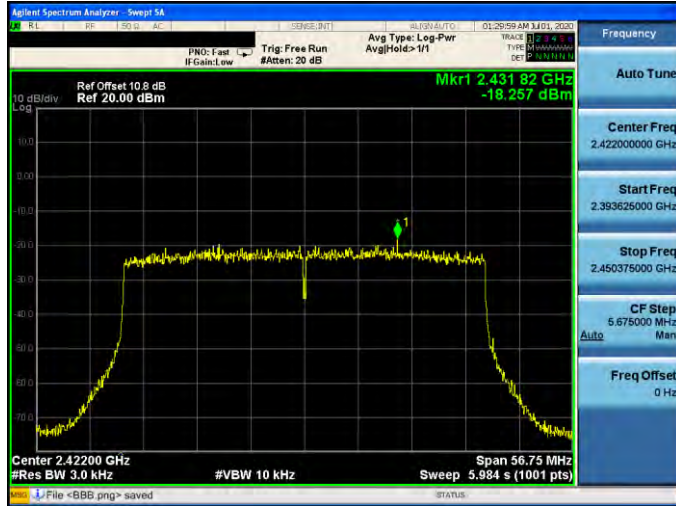

Mode 6: IEEE 802.11ax 2.4 GHz 20 MHz Continuous TX mode\_ANT-1

2412 MHz

2437 MHz

2462 MHz

Mode 7: IEEE 802.11ax 2.4 GHz 40 MHz Continuous TX mode\_ANT-1

2422 MHz

2437 MHz

2452 MHz

Mode 4: IEEE 802.11n 2.4 GHz 20 MHz Continuous TX mode \_ANT-2

2412 MHz

2437 MHz

2462 MHz

Mode 5: IEEE 802.11n 2.4 GHz 40 MHz Continuous TX mode \_ANT-2

2422 MHz

2437 MHz

2452 MHz