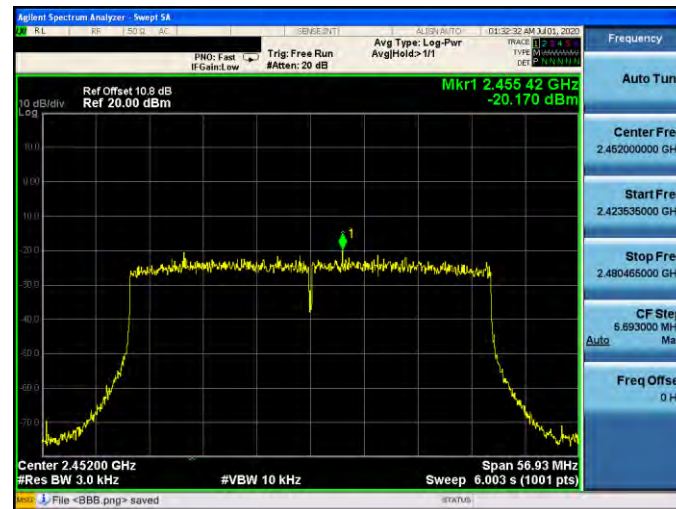

Mode 6: IEEE 802.11ax 2.4 GHz 20 MHz Continuous TX mode\_ANT-1

2412 MHz

2437 MHz

2462 MHz

Mode 7: IEEE 802.11ax 2.4 GHz 40 MHz Continuous TX mode\_ANT-1

2422 MHz

2437 MHz

2452 MHz

Mode 4: IEEE 802.11n 2.4 GHz 20 MHz Continuous TX mode \_ANT-2

2412 MHz

2437 MHz

2462 MHz

Mode 5: IEEE 802.11n 2.4 GHz 40 MHz Continuous TX mode \_ANT-2

2422 MHz

2437 MHz

2452 MHz