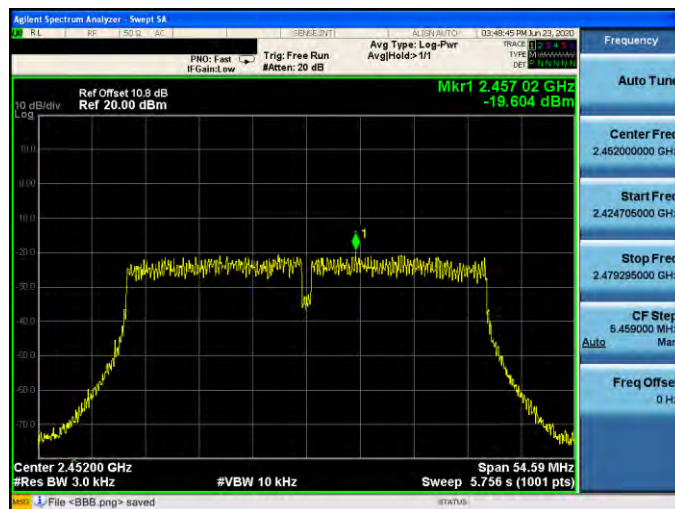

Mode 4: IEEE 802.11n 2.4 GHz 20 MHz Continuous TX mode \_ANT-3

2412 MHz

2437 MHz

2462 MHz

Mode 5: IEEE 802.11n 2.4 GHz 40 MHz Continuous TX mode \_ANT-3

2422 MHz

2437 MHz

2452 MHz

Mode 6: IEEE 802.11ax 2.4 GHz 20 MHz Continuous TX mode\_ANT-3

2412 MHz

2437 MHz

2462 MHz

Mode 7: IEEE 802.11ax 2.4 GHz 40 MHz Continuous TX mode\_ANT-3

2422 MHz

2437 MHz

2452 MHz