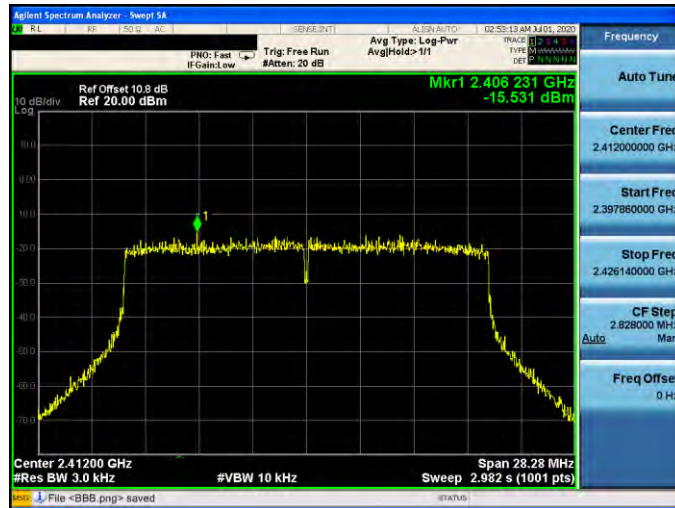

Mode 6: IEEE 802.11ax 2.4 GHz 20 MHz Continuous TX mode_ANT-3

2412 MHz