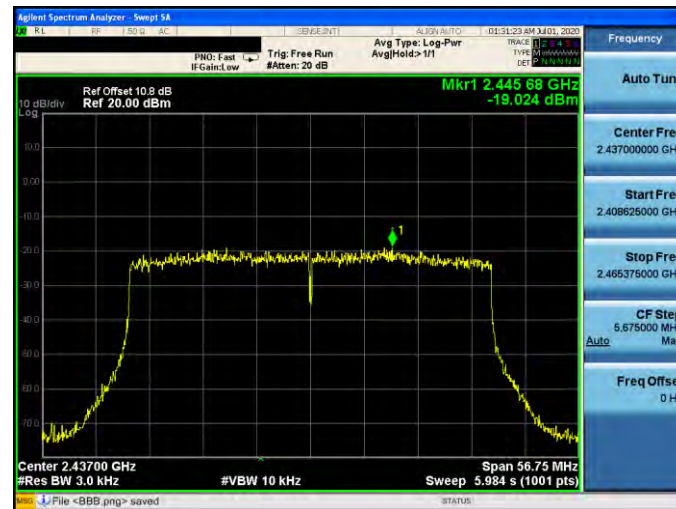

Mode 6: IEEE 802.11ax 2.4 GHz 20 MHz Continuous TX mode\_ANT-1

2412 MHz

2437 MHz

2462 MHz

Mode 7: IEEE 802.11ax 2.4 GHz 40 MHz Continuous TX mode\_ANT-1

2422 MHz

2437 MHz

2452 MHz

Mode 4: IEEE 802.11n 2.4 GHz 20 MHz Continuous TX mode \_ANT-2

2412 MHz

2437 MHz

2462 MHz

Mode 5: IEEE 802.11n 2.4 GHz 40 MHz Continuous TX mode \_ANT-2

2422 MHz

2437 MHz

2452 MHz