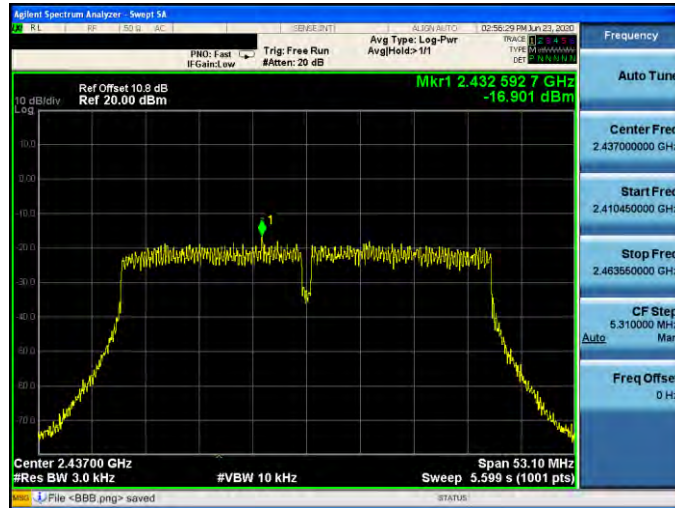

Mode 4: IEEE 802.11n 2.4 GHz 20 MHz Continuous TX mode \_ANT-2

2412 MHz

2437 MHz

2462 MHz

Mode 5: IEEE 802.11n 2.4 GHz 40 MHz Continuous TX mode \_ANT-2

2422 MHz

2437 MHz

2452 MHz

Mode 6: IEEE 802.11ax 2.4 GHz 20 MHz Continuous TX mode\_ANT-2

2412 MHz

2437 MHz

2462 MHz

Mode 7: IEEE 802.11ax 2.4 GHz 40 MHz Continuous TX mode\_ANT-2

2422 MHz

2437 MHz

2452 MHz