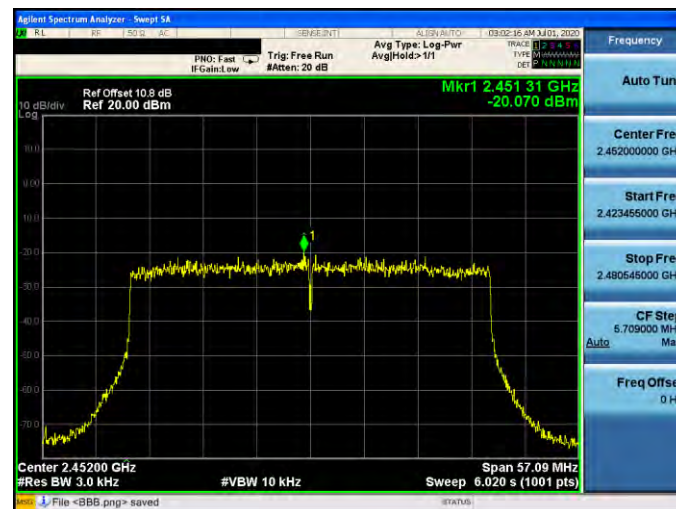

Mode 6: IEEE 802.11ax 2.4 GHz 20 MHz Continuous TX mode\_ANT-3

2412 MHz

2437 MHz

2462 MHz

Mode 7: IEEE 802.11ax 2.4 GHz 40 MHz Continuous TX mode\_ANT-3

2422 MHz

2437 MHz

2452 MHz

### Out of Band Conducted Emissions Measurement

#### ■ Test Graphs