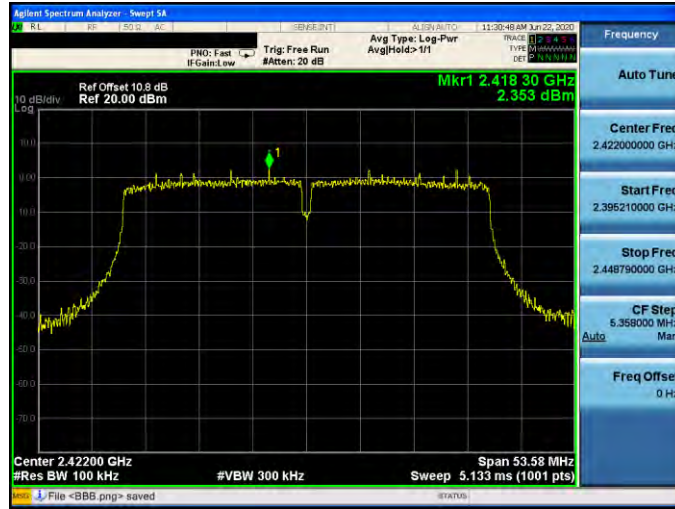

2452 MHz

Mode 2: IEEE 802.11b Continuous TX mode\_ANT-2

2412 MHz

2437 MHz

2462 MHz

Mode 3: IEEE 802.11g Continuous TX mode\_ANT-2

2412 MHz

2437 MHz

2462 MHz

Mode 4: IEEE 802.11n 2.4 GHz 20 MHz Continuous TX mode \_ANT-2

2412 MHz

2437 MHz

2462 MHz

Mode 5: IEEE 802.11n 2.4 GHz 40 MHz Continuous TX mode \_ANT-2

2422 MHz

2437 MHz

2452 MHz

Mode 6: IEEE 802.11ax 2.4 GHz 20 MHz Continuous TX mode\_ANT-2

2412 MHz

2437 MHz

2462 MHz

Mode 7: IEEE 802.11ax 2.4 GHz 40 MHz Continuous TX mode\_ANT-2

2422 MHz

2437 MHz