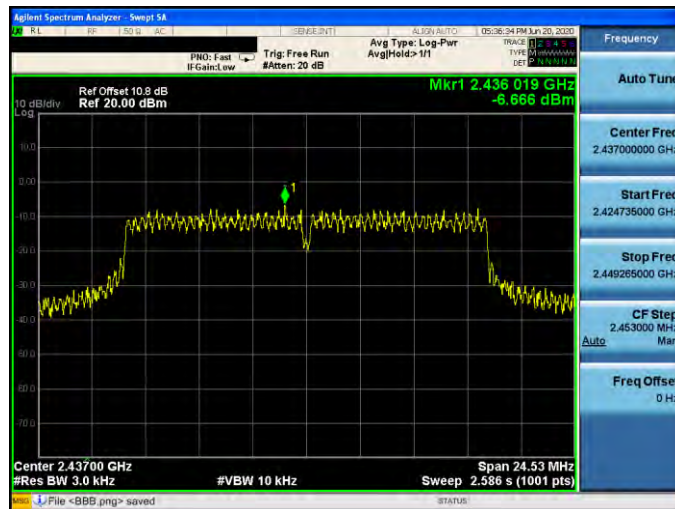

Mode 2: IEEE 802.11b Continuous TX mode\_ANT-1

2412 MHz

2437 MHz

2462 MHz

Mode 3: IEEE 802.11g Continuous TX mode\_ANT-1

2412 MHz

2437 MHz

2462 MHz

Mode 4: IEEE 802.11n 2.4 GHz 20 MHz Continuous TX mode \_ANT-1

2412 MHz

2437 MHz

2462 MHz

Mode 5: IEEE 802.11n 2.4 GHz 40 MHz Continuous TX mode\_ANT-1

2422 MHz

2437 MHz

2452 MHz