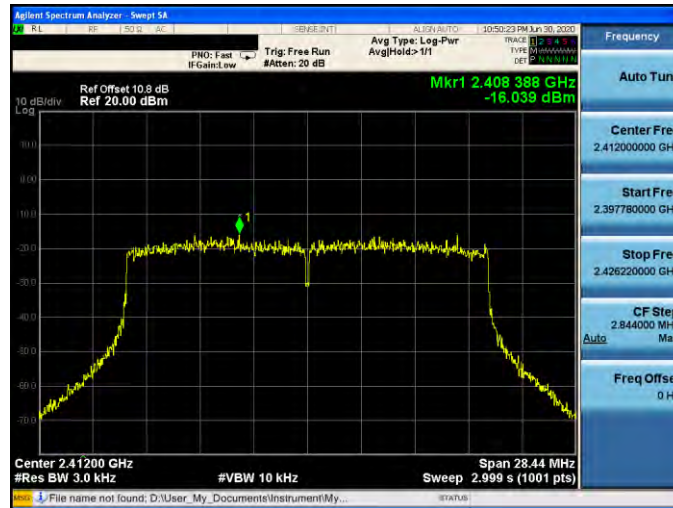

Mode 5: IEEE 802.11n 2.4 GHz 40 MHz Continuous TX mode\_ANT-3

2422 MHz

2437 MHz

2452 MHz

Mode 6: IEEE 802.11ax 2.4 GHz 20 MHz Continuous TX mode\_ANT-3

2412 MHz

2437 MHz

2462 MHz

Mode 7: IEEE 802.11ax 2.4 GHz 40 MHz Continuous TX mode\_ANT-3

2422 MHz

2437 MHz

2452 MHz

Mode 5: IEEE 802.11n 2.4 GHz 40 MHz Continuous TX mode \_ANT-0

2422 MHz

2437 MHz

2452 MHz

Mode 6: IEEE 802.11ax 2.4 GHz 20 MHz Continuous TX mode\_ANT-0

2412 MHz

2437 MHz

2462 MHz

Mode 7: IEEE 802.11ax 2.4 GHz 40 MHz Continuous TX mode\_ANT-0

2422 MHz

2437 MHz

2452 MHz