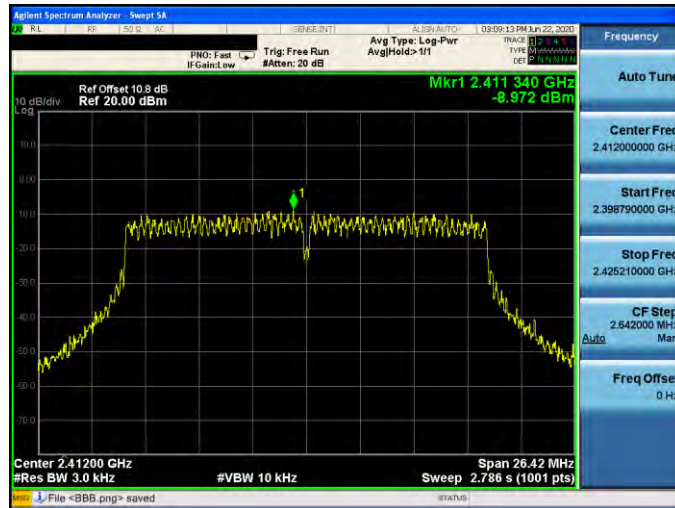

Mode 7: IEEE 802.11ax 2.4 GHz 40 MHz Continuous TX mode\_ANT-2

2422 MHz

2437 MHz

2452 MHz

Mode 2: IEEE 802.11b Continuous TX mode\_ANT-3

2412 MHz

2437 MHz

2462 MHz

Mode 3: IEEE 802.11g Continuous TX mode\_ANT-3

2412 MHz

2437 MHz

2462 MHz

Mode 4: IEEE 802.11n 2.4 GHz 20 MHz Continuous TX mode\_ANT-3

2412 MHz

2437 MHz

2462 MHz

Mode 5: IEEE 802.11n 2.4 GHz 40 MHz Continuous TX mode\_ANT-3

2422 MHz

2437 MHz

2452 MHz

Mode 6: IEEE 802.11ax 2.4 GHz 20 MHz Continuous TX mode\_ANT-3

2412 MHz

2437 MHz

2462 MHz