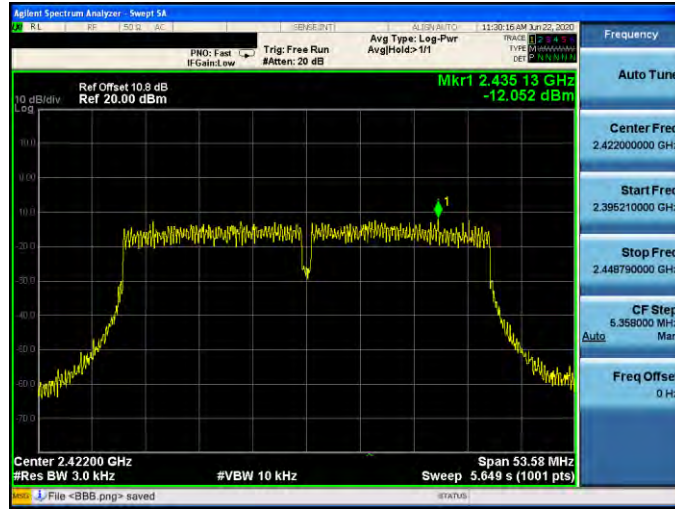

Mode 3: IEEE 802.11g Continuous TX mode\_ANT-2

2412 MHz

2437 MHz

2462 MHz

Mode 4: IEEE 802.11n 2.4 GHz 20 MHz Continuous TX mode \_ANT-2

2412 MHz

2437 MHz

2462 MHz

Mode 5: IEEE 802.11n 2.4 GHz 40 MHz Continuous TX mode \_ANT-2

2422 MHz

2437 MHz

2452 MHz

Mode 6: IEEE 802.11ax 2.4 GHz 20 MHz Continuous TX mode\_ANT-2

2412 MHz

2437 MHz

2462 MHz