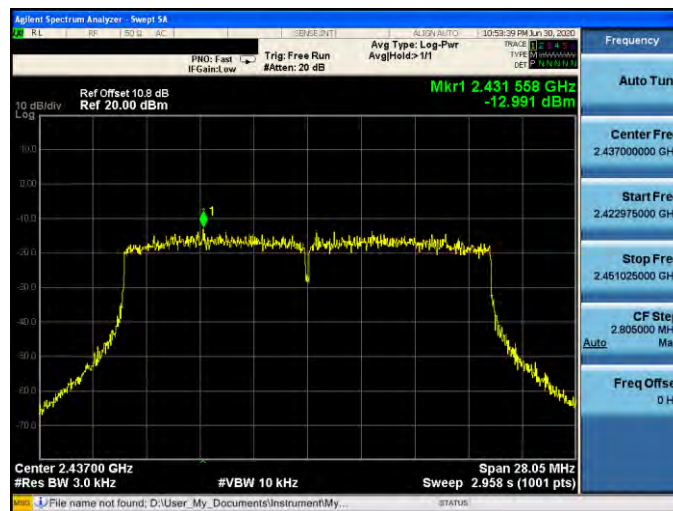

Mode 5: IEEE 802.11n 2.4 GHz 40 MHz Continuous TX mode\_ANT-3

2422 MHz

2437 MHz

2452 MHz

Mode 6: IEEE 802.11ax 2.4 GHz 20 MHz Continuous TX mode\_ANT-3

2412 MHz

2437 MHz

2462 MHz

Mode 7: IEEE 802.11ax 2.4 GHz 40 MHz Continuous TX mode\_ANT-3

2422 MHz

2437 MHz

2452 MHz

Mode 5: IEEE 802.11n 2.4 GHz 40 MHz Continuous TX mode \_ANT-0

2422 MHz

2437 MHz

2452 MHz

Mode 6: IEEE 802.11ax 2.4 GHz 20 MHz Continuous TX mode\_ANT-0

2412 MHz

2437 MHz

2462 MHz

Mode 7: IEEE 802.11ax 2.4 GHz 40 MHz Continuous TX mode\_ANT-0

2422 MHz

2437 MHz

2452 MHz