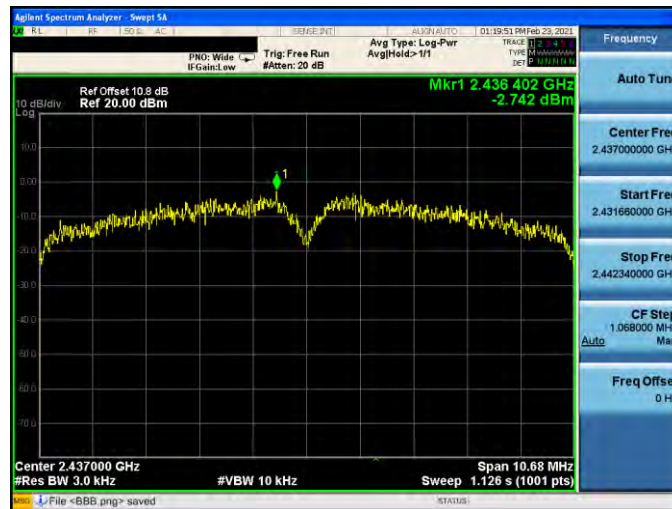

Mode 6: IEEE 802.11ax 2.4 GHz 20 MHz Continuous TX mode\_ANT-0

2412 MHz

2437 MHz

2462 MHz

Mode 7: IEEE 802.11ax 2.4 GHz 40 MHz Continuous TX mode\_ANT-0

2422 MHz

2437 MHz

2452 MHz

Mode 2: IEEE 802.11b Continuous TX mode\_ANT-1

2412 MHz

2437 MHz

2462 MHz

Mode 3: IEEE 802.11g Continuous TX mode\_ANT-1

2412 MHz

2437 MHz

2462 MHz