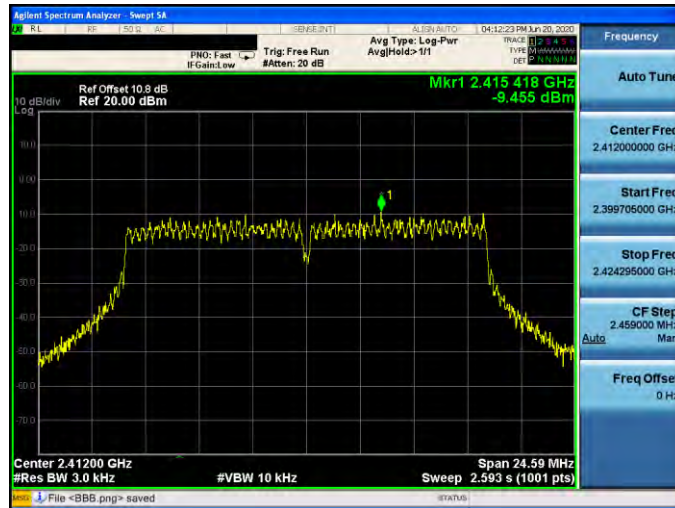

Mode 2: IEEE 802.11b Continuous TX mode\_ANT-0

2412 MHz

2437 MHz

2462 MHz

Mode 3: IEEE 802.11g Continuous TX mode\_ANT-0

2412 MHz

2437 MHz

2462 MHz

Mode 4: IEEE 802.11n 2.4 GHz 20 MHz Continuous TX mode \_ANT-0

2412 MHz

2437 MHz

2462 MHz

Mode 5: IEEE 802.11n 2.4 GHz 40 MHz Continuous TX mode \_ANT-0

2422 MHz

2437 MHz

2452 MHz