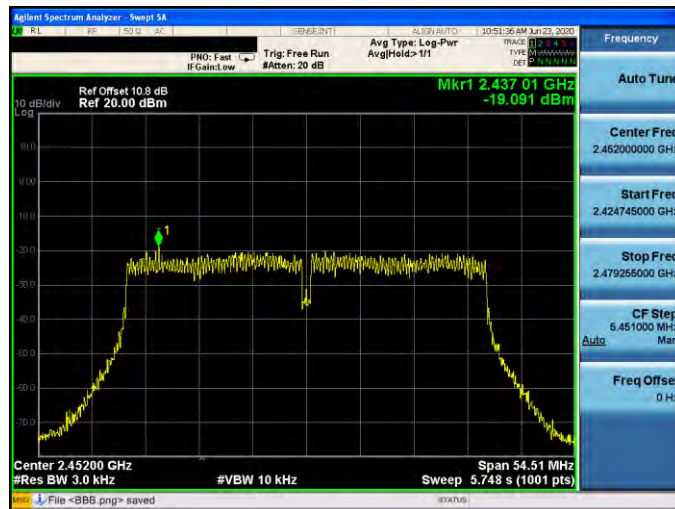

Mode 5: IEEE 802.11n 2.4 GHz 40 MHz Continuous TX mode\_ANT-3

2422 MHz

2437 MHz

2452 MHz

Mode 6: IEEE 802.11ax 2.4 GHz 20 MHz Continuous TX mode\_ANT-3

2412 MHz

2437 MHz

2462 MHz

Mode 7: IEEE 802.11ax 2.4 GHz 40 MHz Continuous TX mode\_ANT-3

2422 MHz

2437 MHz

2452 MHz

Mode 5: IEEE 802.11n 2.4 GHz 40 MHz Continuous TX mode \_ANT-0

2422 MHz

2437 MHz

2452 MHz

Mode 6: IEEE 802.11ax 2.4 GHz 20 MHz Continuous TX mode\_ANT-0

2412 MHz

2437 MHz

2462 MHz

Mode 7: IEEE 802.11ax 2.4 GHz 40 MHz Continuous TX mode\_ANT-0

2422 MHz

2437 MHz

2452 MHz