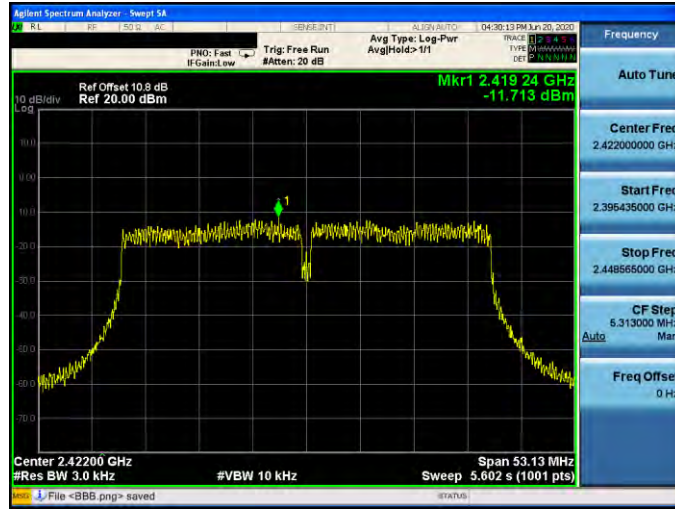

Mode 4: IEEE 802.11n 2.4 GHz 20 MHz Continuous TX mode \_ANT-0

2412 MHz

2437 MHz

2462 MHz

Mode 5: IEEE 802.11n 2.4 GHz 40 MHz Continuous TX mode \_ANT-0

2422 MHz

2437 MHz

2452 MHz