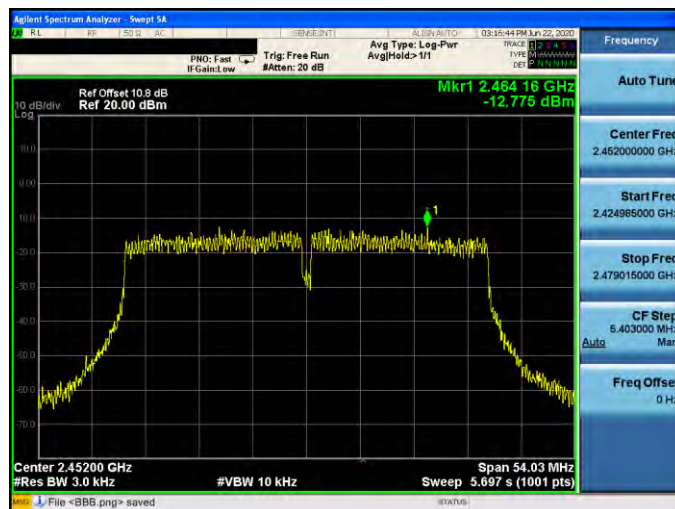

Mode 3: IEEE 802.11g Continuous TX mode\_ANT-3

2412 MHz

2437 MHz

2462 MHz

Mode 4: IEEE 802.11n 2.4 GHz 20 MHz Continuous TX mode\_ANT-3

2412 MHz

2437 MHz

2462 MHz

Mode 5: IEEE 802.11n 2.4 GHz 40 MHz Continuous TX mode\_ANT-3

2422 MHz

2437 MHz

2452 MHz

Mode 6: IEEE 802.11ax 2.4 GHz 20 MHz Continuous TX mode\_ANT-3

2412 MHz

2437 MHz

2462 MHz

Mode 7: IEEE 802.11ax 2.4 GHz 40 MHz Continuous TX mode\_ANT-3

2422 MHz

2437 MHz

2452 MHz

Mode 5: IEEE 802.11n 2.4 GHz 40 MHz Continuous TX mode \_ANT-0

2422 MHz

2437 MHz

2452 MHz