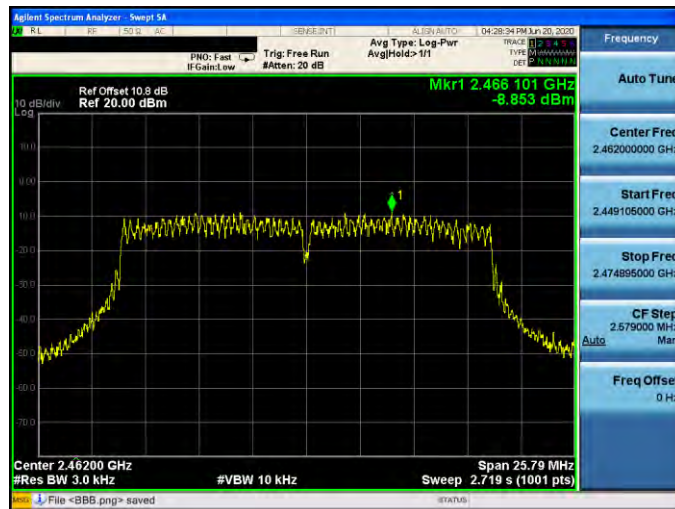

Mode 4: IEEE 802.11n 2.4 GHz 20 MHz Continuous TX mode \_ANT-0

2412 MHz

2437 MHz

2462 MHz

Mode 5: IEEE 802.11n 2.4 GHz 40 MHz Continuous TX mode \_ANT-0

2422 MHz

2437 MHz

2452 MHz