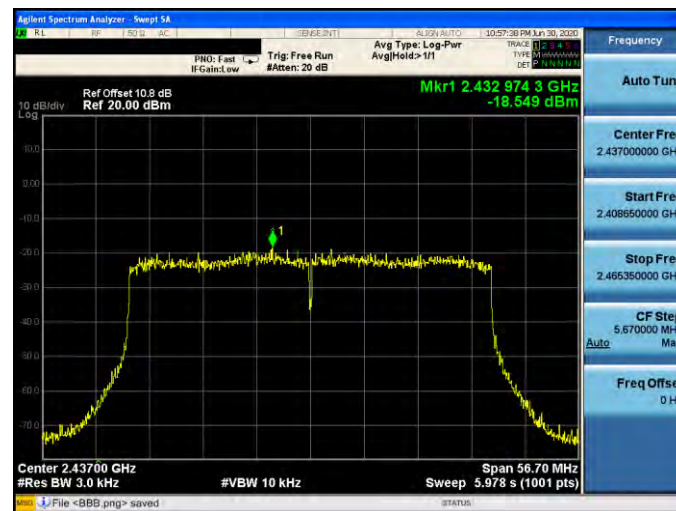

Mode 7: IEEE 802.11ax 2.4 GHz 40 MHz Continuous TX mode\_ANT-3

2422 MHz

2437 MHz

2452 MHz

Mode 5: IEEE 802.11n 2.4 GHz 40 MHz Continuous TX mode \_ANT-0

2422 MHz

2437 MHz

2452 MHz

Mode 6: IEEE 802.11ax 2.4 GHz 20 MHz Continuous TX mode\_ANT-0

2412 MHz

2437 MHz

2462 MHz

Mode 7: IEEE 802.11ax 2.4 GHz 40 MHz Continuous TX mode\_ANT-0

2422 MHz

2437 MHz

2452 MHz