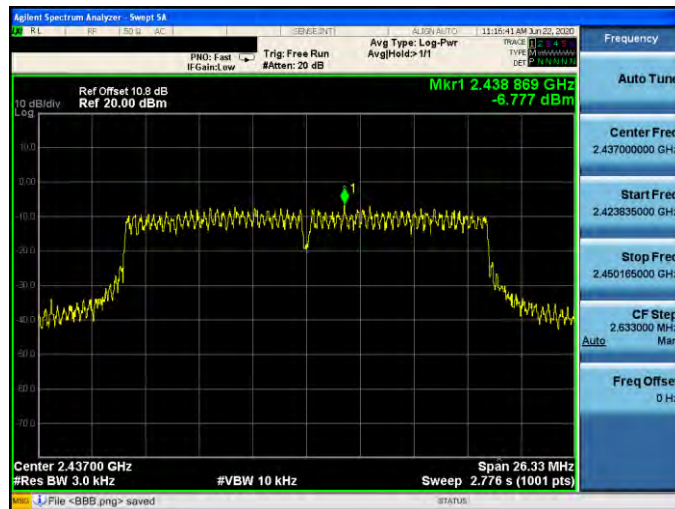

Mode 3: IEEE 802.11g Continuous TX mode\_ANT-2

2412 MHz

2437 MHz

2462 MHz

Mode 4: IEEE 802.11n 2.4 GHz 20 MHz Continuous TX mode \_ANT-2

2412 MHz

2437 MHz

2462 MHz

Mode 5: IEEE 802.11n 2.4 GHz 40 MHz Continuous TX mode \_ANT-2

2422 MHz

2437 MHz

2452 MHz

Mode 6: IEEE 802.11ax 2.4 GHz 20 MHz Continuous TX mode\_ANT-2

2412 MHz

2437 MHz

2462 MHz