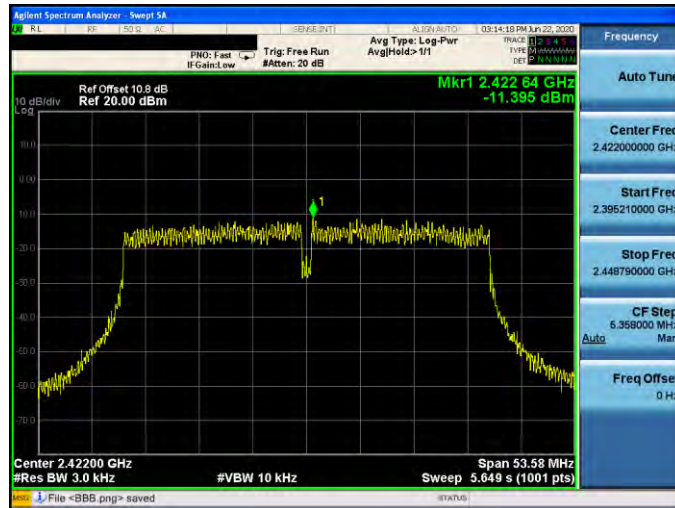

Mode 3: IEEE 802.11g Continuous TX mode\_ANT-3

2412 MHz

2437 MHz

2462 MHz

Mode 4: IEEE 802.11n 2.4 GHz 20 MHz Continuous TX mode\_ANT-3

2412 MHz

2437 MHz

2462 MHz

Mode 5: IEEE 802.11n 2.4 GHz 40 MHz Continuous TX mode\_ANT-3

2422 MHz

2437 MHz

2452 MHz

Mode 6: IEEE 802.11ax 2.4 GHz 20 MHz Continuous TX mode\_ANT-3

2412 MHz

2437 MHz

2462 MHz