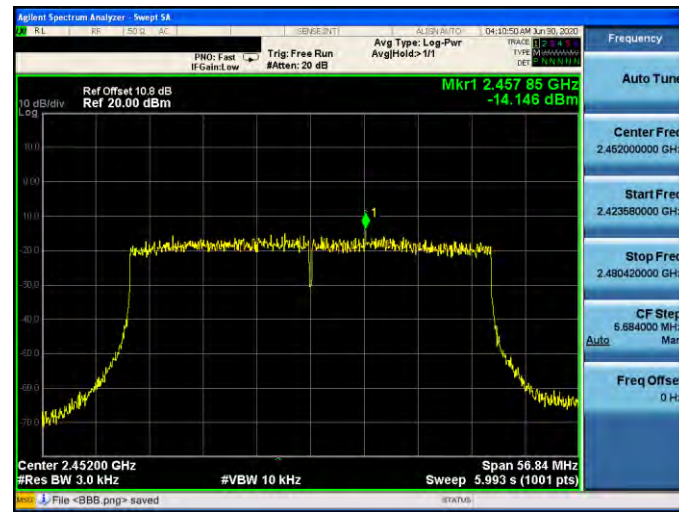

Mode 7: IEEE 802.11ax 2.4 GHz 40 MHz Continuous TX mode\_ANT-2

2422 MHz

2437 MHz

2452 MHz

Mode 2: IEEE 802.11b Continuous TX mode\_ANT-3

2412 MHz

2437 MHz

2462 MHz

Mode 3: IEEE 802.11g Continuous TX mode\_ANT-3

2412 MHz

2437 MHz

2462 MHz

Mode 4: IEEE 802.11n 2.4 GHz 20 MHz Continuous TX mode\_ANT-3

2412 MHz

2437 MHz

2462 MHz