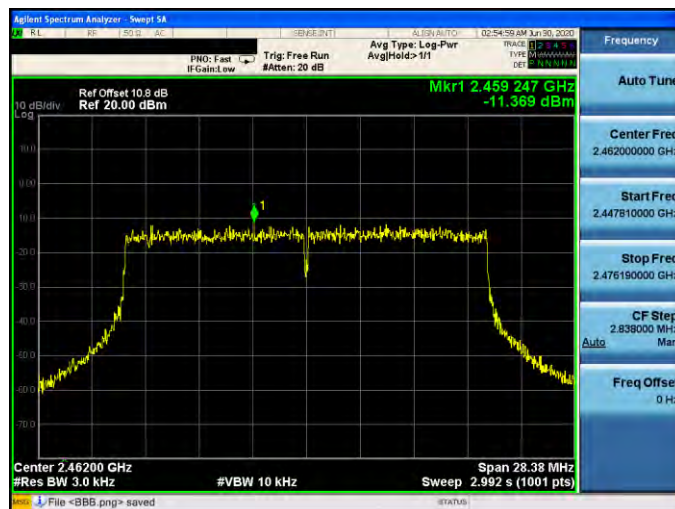

Mode 6: IEEE 802.11ax 2.4 GHz 20 MHz Continuous TX mode\_ANT-1

2412 MHz

2437 MHz

2462 MHz

Mode 7: IEEE 802.11ax 2.4 GHz 40 MHz Continuous TX mode\_ANT-1

2422 MHz

2437 MHz

2452 MHz

Mode 3: IEEE 802.11g Continuous TX mode\_ANT-2

2412 MHz

2437 MHz

2462 MHz

Mode 4: IEEE 802.11n 2.4 GHz 20 MHz Continuous TX mode \_ANT-2

2412 MHz

2437 MHz

2462 MHz