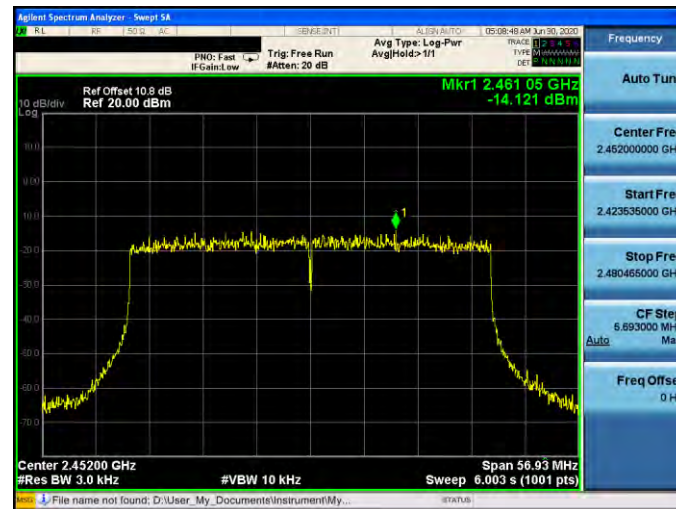

Mode 5: IEEE 802.11n 2.4 GHz 40 MHz Continuous TX mode\_ANT-3

2422 MHz

2437 MHz

2452 MHz

Mode 6: IEEE 802.11ax 2.4 GHz 20 MHz Continuous TX mode\_ANT-3

2412 MHz

2437 MHz

2462 MHz

Mode 7: IEEE 802.11ax 2.4 GHz 40 MHz Continuous TX mode\_ANT-3

2422 MHz

2437 MHz

2452 MHz

Mode 5: IEEE 802.11n 2.4 GHz 40 MHz Continuous TX mode \_ANT-0

2422 MHz

2437 MHz

2452 MHz

Mode 6: IEEE 802.11ax 2.4 GHz 20 MHz Continuous TX mode\_ANT-0

2412 MHz

2437 MHz

2462 MHz

Mode 7: IEEE 802.11ax 2.4 GHz 40 MHz Continuous TX mode\_ANT-0

2422 MHz

2437 MHz

2452 MHz