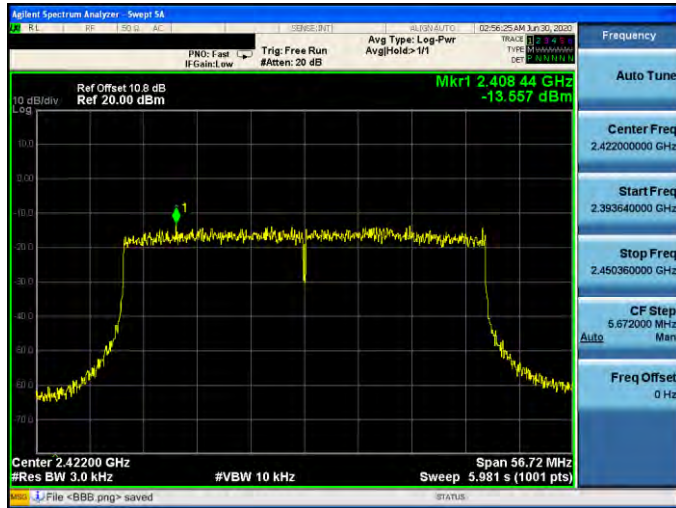

Mode 6: IEEE 802.11ax 2.4 GHz 20 MHz Continuous TX mode\_ANT-1

2412 MHz

2437 MHz

2462 MHz

Mode 7: IEEE 802.11ax 2.4 GHz 40 MHz Continuous TX mode\_ANT-1

2422 MHz

2437 MHz

2452 MHz

Mode 3: IEEE 802.11g Continuous TX mode\_ANT-2

2412 MHz

2437 MHz

2462 MHz

Mode 4: IEEE 802.11n 2.4 GHz 20 MHz Continuous TX mode \_ANT-2

2412 MHz

2437 MHz

2462 MHz