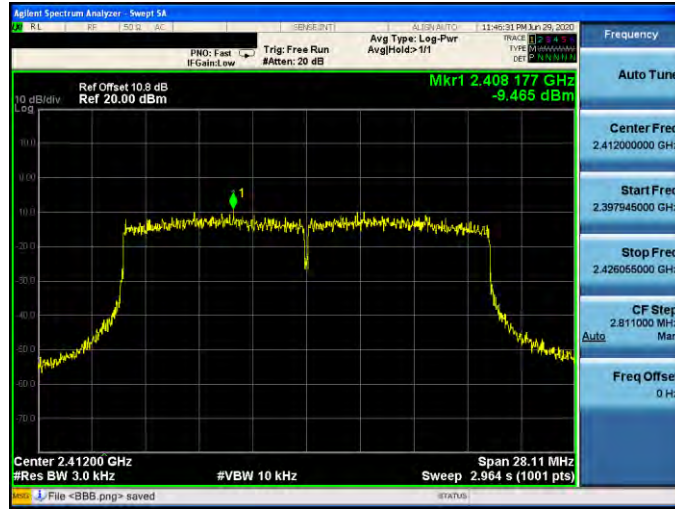

Mode 6: IEEE 802.11ax 2.4 GHz 20 MHz Continuous TX mode_ANT-0

2412 MHz