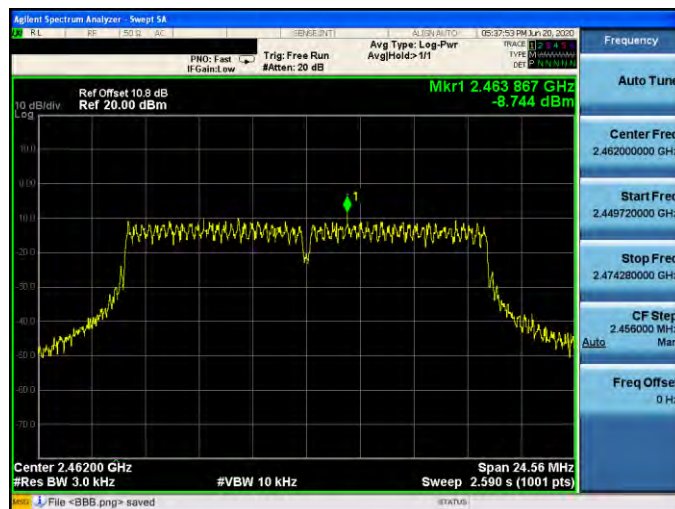

Mode 2: IEEE 802.11b Continuous TX mode\_ANT-1

2412 MHz

2437 MHz

2462 MHz

Mode 3: IEEE 802.11g Continuous TX mode\_ANT-1

2412 MHz

2437 MHz

2462 MHz

Mode 4: IEEE 802.11n 2.4 GHz 20 MHz Continuous TX mode \_ANT-1

2412 MHz

2437 MHz

2462 MHz

Mode 5: IEEE 802.11n 2.4 GHz 40 MHz Continuous TX mode\_ANT-1

2422 MHz

2437 MHz

2452 MHz