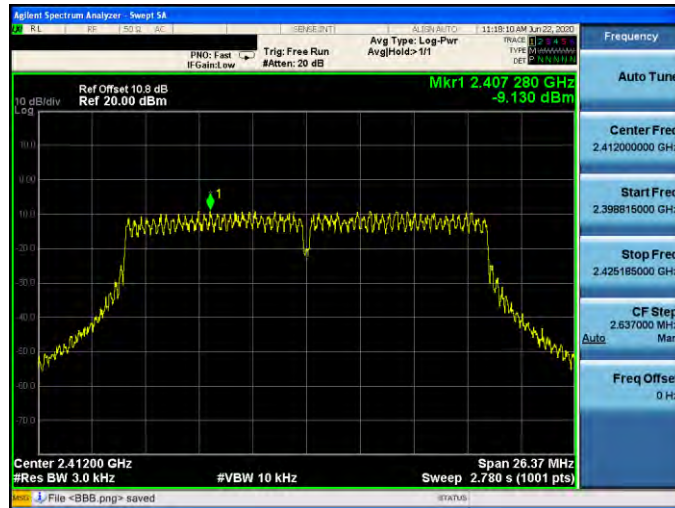

Mode 3: IEEE 802.11g Continuous TX mode\_ANT-2

2412 MHz

2437 MHz

2462 MHz

Mode 4: IEEE 802.11n 2.4 GHz 20 MHz Continuous TX mode \_ANT-2

2412 MHz

2437 MHz

2462 MHz

Mode 5: IEEE 802.11n 2.4 GHz 40 MHz Continuous TX mode \_ANT-2

2422 MHz

2437 MHz

2452 MHz

Mode 6: IEEE 802.11ax 2.4 GHz 20 MHz Continuous TX mode\_ANT-2

2412 MHz

2437 MHz

2462 MHz