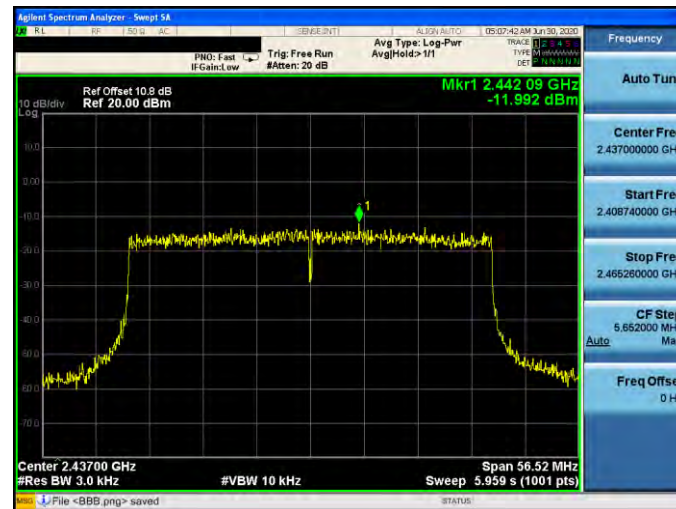

Mode 3: IEEE 802.11g Continuous TX mode\_ANT-3

2412 MHz

2437 MHz

2462 MHz

Mode 4: IEEE 802.11n 2.4 GHz 20 MHz Continuous TX mode\_ANT-3

2412 MHz

2437 MHz

2462 MHz

Mode 5: IEEE 802.11n 2.4 GHz 40 MHz Continuous TX mode\_ANT-3

2422 MHz

2437 MHz

2452 MHz

Mode 6: IEEE 802.11ax 2.4 GHz 20 MHz Continuous TX mode\_ANT-3

2412 MHz

2437 MHz

2462 MHz

Mode 7: IEEE 802.11ax 2.4 GHz 40 MHz Continuous TX mode\_ANT-3

2422 MHz

2437 MHz

2452 MHz

Mode 5: IEEE 802.11n 2.4 GHz 40 MHz Continuous TX mode \_ANT-0

2422 MHz

2437 MHz

2452 MHz