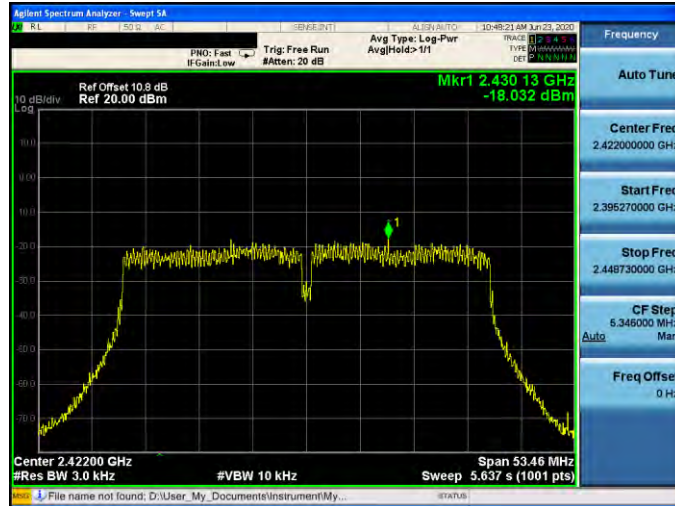

Mode 5: IEEE 802.11n 2.4 GHz 40 MHz Continuous TX mode\_ANT-3

2422 MHz

2437 MHz

2452 MHz

Mode 6: IEEE 802.11ax 2.4 GHz 20 MHz Continuous TX mode\_ANT-3

2412 MHz

2437 MHz

2462 MHz

Mode 7: IEEE 802.11ax 2.4 GHz 40 MHz Continuous TX mode\_ANT-3

2422 MHz

2437 MHz

2452 MHz

Mode 5: IEEE 802.11n 2.4 GHz 40 MHz Continuous TX mode \_ANT-0

2422 MHz

2437 MHz

2452 MHz

Mode 6: IEEE 802.11ax 2.4 GHz 20 MHz Continuous TX mode\_ANT-0

2412 MHz

2437 MHz

2462 MHz

Mode 7: IEEE 802.11ax 2.4 GHz 40 MHz Continuous TX mode\_ANT-0

2422 MHz

2437 MHz

2452 MHz