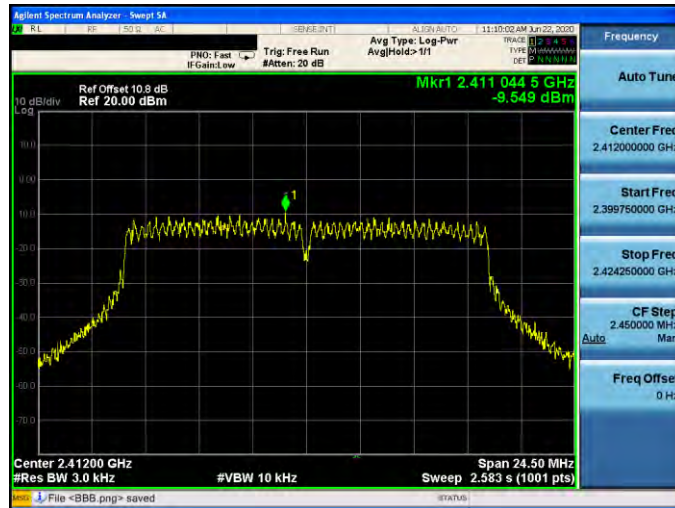

Mode 6: IEEE 802.11ax 2.4 GHz 20 MHz Continuous TX mode\_ANT-1

2412 MHz

2437 MHz

2462 MHz

Mode 7: IEEE 802.11ax 2.4 GHz 40 MHz Continuous TX mode\_ANT-1

2422 MHz

2437 MHz

2452 MHz

Mode 3: IEEE 802.11g Continuous TX mode\_ANT-2

2412 MHz

2437 MHz

2462 MHz

Mode 4: IEEE 802.11n 2.4 GHz 20 MHz Continuous TX mode \_ANT-2

2412 MHz

2437 MHz

2462 MHz