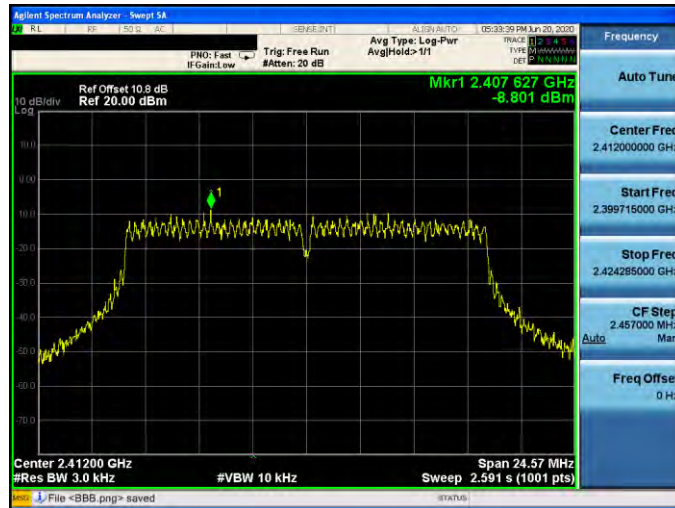

Mode 2: IEEE 802.11b Continuous TX mode\_ANT-1

2412 MHz

2437 MHz

2462 MHz

Mode 3: IEEE 802.11g Continuous TX mode\_ANT-1

2412 MHz

2437 MHz

2462 MHz

Mode 4: IEEE 802.11n 2.4 GHz 20 MHz Continuous TX mode \_ANT-1

2412 MHz

2437 MHz

2462 MHz

Mode 5: IEEE 802.11n 2.4 GHz 40 MHz Continuous TX mode\_ANT-1

2422 MHz

2437 MHz

2452 MHz