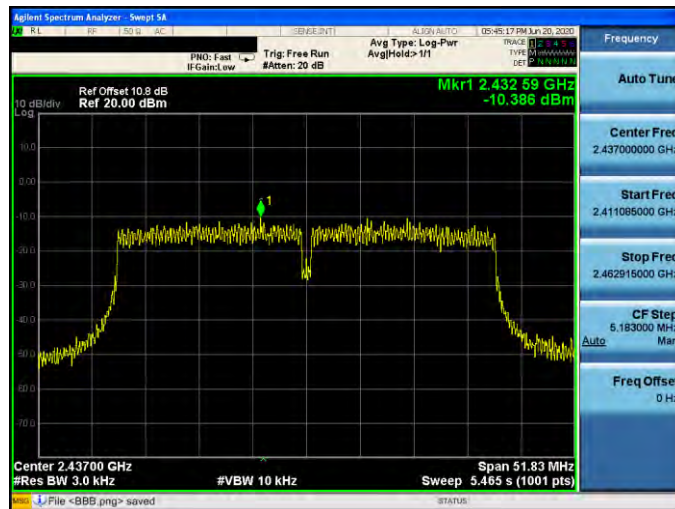

Mode 2: IEEE 802.11b Continuous TX mode\_ANT-1

2412 MHz

2437 MHz

2462 MHz

Mode 3: IEEE 802.11g Continuous TX mode\_ANT-1

2412 MHz

2437 MHz

2462 MHz

Mode 4: IEEE 802.11n 2.4 GHz 20 MHz Continuous TX mode \_ANT-1

2412 MHz

2437 MHz

2462 MHz

Mode 5: IEEE 802.11n 2.4 GHz 40 MHz Continuous TX mode\_ANT-1

2422 MHz

2437 MHz

2452 MHz

Mode 6: IEEE 802.11ax 2.4 GHz 20 MHz Continuous TX mode\_ANT-1

2412 MHz

2437 MHz

2462 MHz

Mode 7: IEEE 802.11ax 2.4 GHz 40 MHz Continuous TX mode\_ANT-1

2422 MHz

2437 MHz

2452 MHz