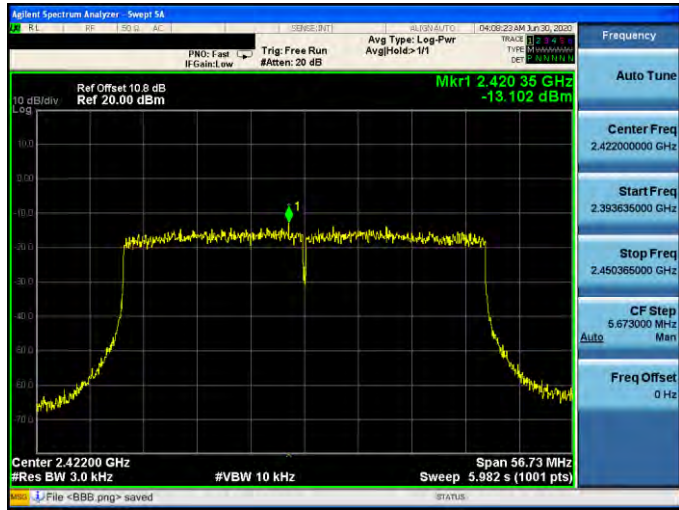

Mode 7: IEEE 802.11ax 2.4 GHz 40 MHz Continuous TX mode_ANT-2

2422 MHz