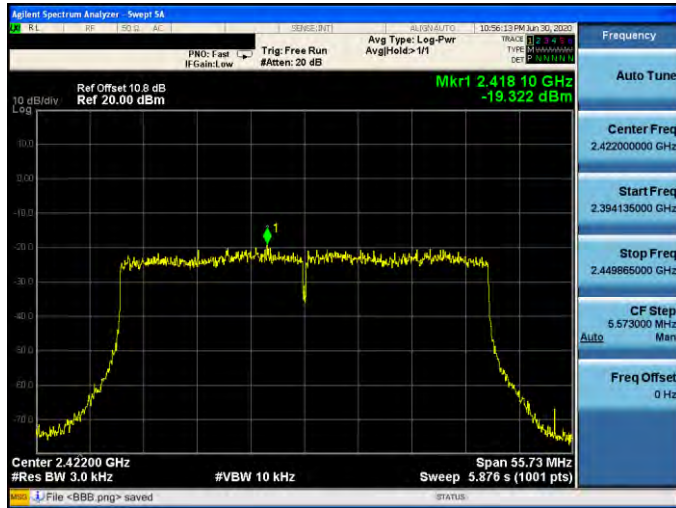

Mode 7: IEEE 802.11ax 2.4 GHz 40 MHz Continuous TX mode\_ANT-3

2422 MHz

2437 MHz

2452 MHz

Mode 5: IEEE 802.11n 2.4 GHz 40 MHz Continuous TX mode \_ANT-0

2422 MHz

2437 MHz

2452 MHz

Mode 6: IEEE 802.11ax 2.4 GHz 20 MHz Continuous TX mode\_ANT-0

2412 MHz

2437 MHz

2462 MHz

Mode 7: IEEE 802.11ax 2.4 GHz 40 MHz Continuous TX mode\_ANT-0

2422 MHz

2437 MHz

2452 MHz