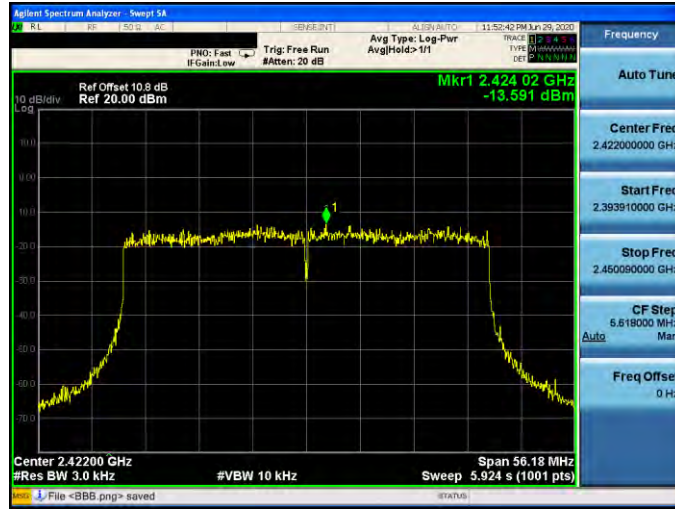

Mode 6: IEEE 802.11ax 2.4 GHz 20 MHz Continuous TX mode\_ANT-0

2412 MHz

2437 MHz

2462 MHz

Mode 7: IEEE 802.11ax 2.4 GHz 40 MHz Continuous TX mode\_ANT-0

2422 MHz

2437 MHz

2452 MHz

Mode 2: IEEE 802.11b Continuous TX mode\_ANT-1

2412 MHz

2437 MHz

2462 MHz

Mode 3: IEEE 802.11g Continuous TX mode\_ANT-1

2412 MHz

2437 MHz

2462 MHz