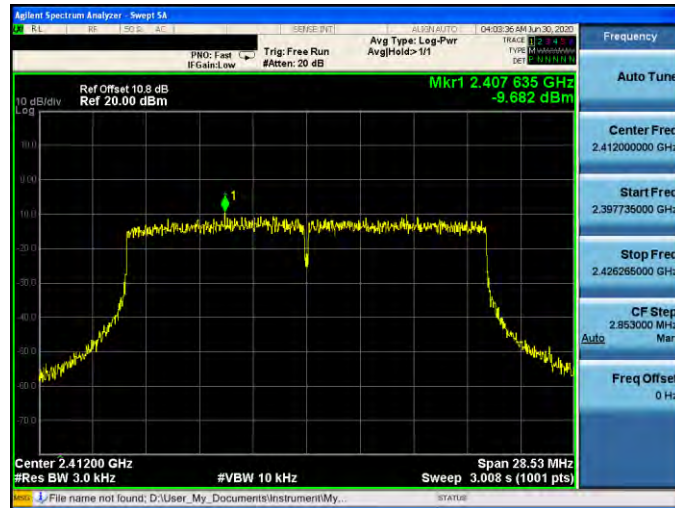

Mode 3: IEEE 802.11g Continuous TX mode\_ANT-2

2412 MHz

2437 MHz

2462 MHz

Mode 4: IEEE 802.11n 2.4 GHz 20 MHz Continuous TX mode \_ANT-2

2412 MHz

2437 MHz

2462 MHz

Mode 5: IEEE 802.11n 2.4 GHz 40 MHz Continuous TX mode \_ANT-2

2422 MHz

2437 MHz

2452 MHz

Mode 6: IEEE 802.11ax 2.4 GHz 20 MHz Continuous TX mode\_ANT-2

2412 MHz

2437 MHz

2462 MHz

Mode 7: IEEE 802.11ax 2.4 GHz 40 MHz Continuous TX mode\_ANT-2

2422 MHz

2437 MHz

2452 MHz

Mode 2: IEEE 802.11b Continuous TX mode\_ANT-3

2412 MHz

2437 MHz

2462 MHz