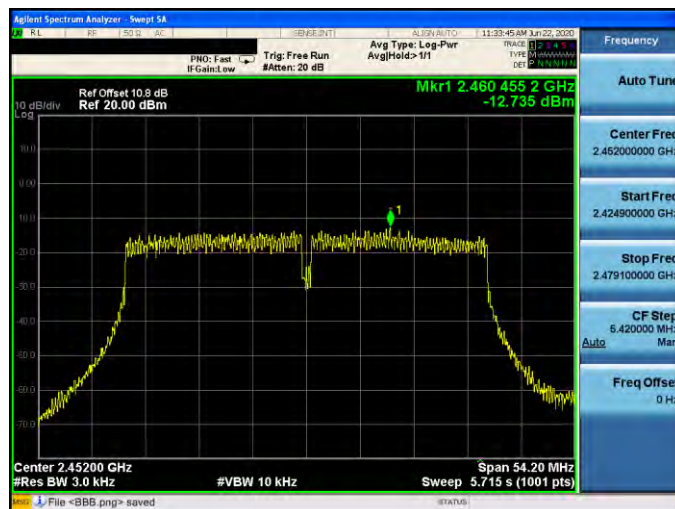

Mode 3: IEEE 802.11g Continuous TX mode\_ANT-2

2412 MHz

2437 MHz

2462 MHz

Mode 4: IEEE 802.11n 2.4 GHz 20 MHz Continuous TX mode \_ANT-2

2412 MHz

2437 MHz

2462 MHz

Mode 5: IEEE 802.11n 2.4 GHz 40 MHz Continuous TX mode \_ANT-2

2422 MHz

2437 MHz

2452 MHz

Mode 6: IEEE 802.11ax 2.4 GHz 20 MHz Continuous TX mode\_ANT-2

2412 MHz

2437 MHz

2462 MHz

Mode 7: IEEE 802.11ax 2.4 GHz 40 MHz Continuous TX mode\_ANT-2

2422 MHz

2437 MHz

2452 MHz

Mode 2: IEEE 802.11b Continuous TX mode\_ANT-3

2412 MHz

2437 MHz

2462 MHz