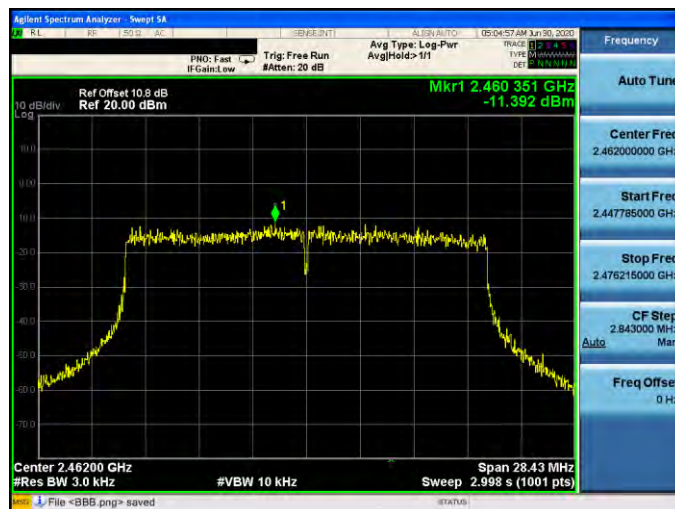

Mode 3: IEEE 802.11g Continuous TX mode\_ANT-3

2412 MHz

2437 MHz

2462 MHz

Mode 4: IEEE 802.11n 2.4 GHz 20 MHz Continuous TX mode\_ANT-3

2412 MHz

2437 MHz

2462 MHz

Mode 5: IEEE 802.11n 2.4 GHz 40 MHz Continuous TX mode\_ANT-3

2422 MHz

2437 MHz

2452 MHz

Mode 6: IEEE 802.11ax 2.4 GHz 20 MHz Continuous TX mode\_ANT-3

2412 MHz

2437 MHz

2462 MHz

Mode 7: IEEE 802.11ax 2.4 GHz 40 MHz Continuous TX mode\_ANT-3

2422 MHz

2437 MHz

2452 MHz

Mode 5: IEEE 802.11n 2.4 GHz 40 MHz Continuous TX mode \_ANT-0

2422 MHz

2437 MHz

2452 MHz