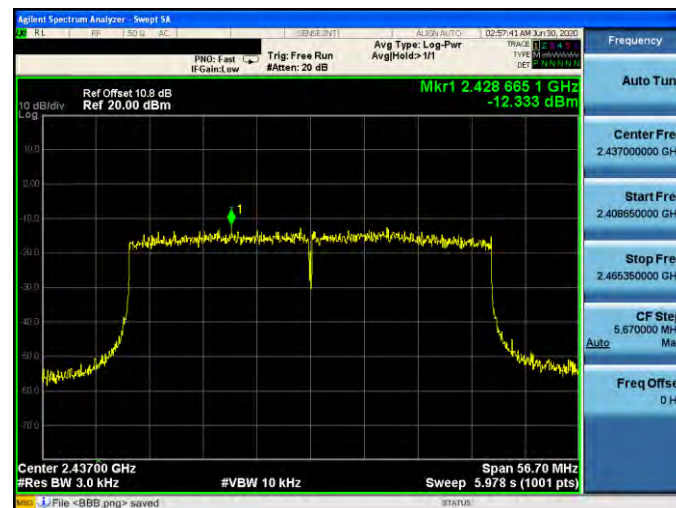

Mode 6: IEEE 802.11ax 2.4 GHz 20 MHz Continuous TX mode\_ANT-1

2412 MHz

2437 MHz

2462 MHz

Mode 7: IEEE 802.11ax 2.4 GHz 40 MHz Continuous TX mode\_ANT-1

2422 MHz

2437 MHz

2452 MHz

Mode 3: IEEE 802.11g Continuous TX mode\_ANT-2

2412 MHz

2437 MHz

2462 MHz

Mode 4: IEEE 802.11n 2.4 GHz 20 MHz Continuous TX mode \_ANT-2

2412 MHz

2437 MHz

2462 MHz