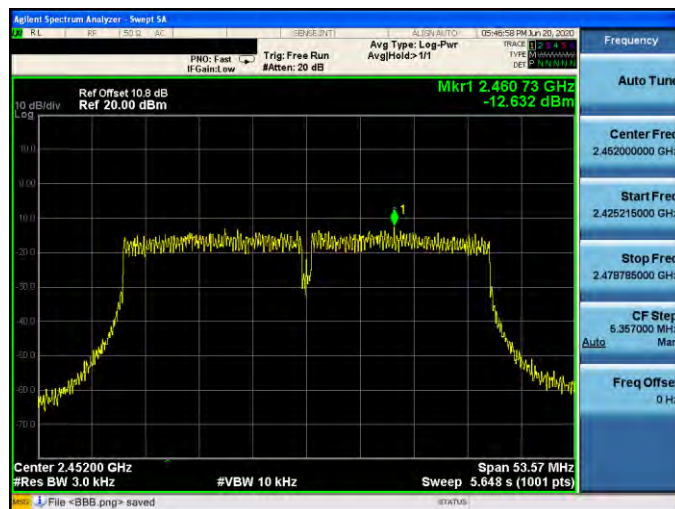

Mode 4: IEEE 802.11n 2.4 GHz 20 MHz Continuous TX mode \_ANT-1

2412 MHz

2437 MHz

2462 MHz

Mode 5: IEEE 802.11n 2.4 GHz 40 MHz Continuous TX mode\_ANT-1

2422 MHz

2437 MHz

2452 MHz