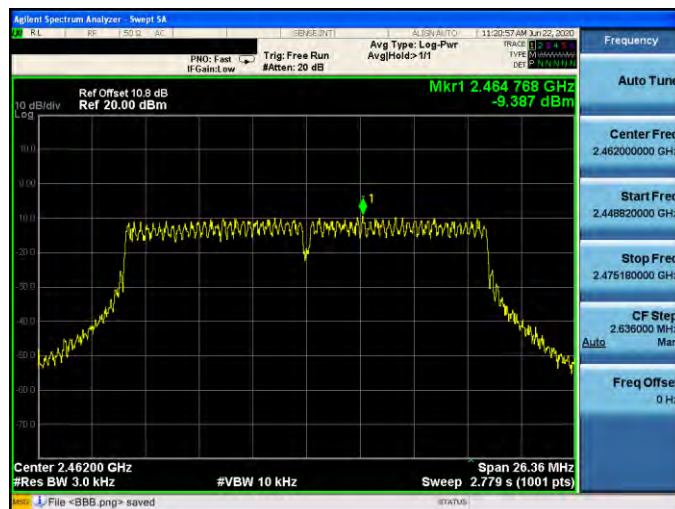

Mode 3: IEEE 802.11g Continuous TX mode\_ANT-2

2412 MHz

2437 MHz

2462 MHz

Mode 4: IEEE 802.11n 2.4 GHz 20 MHz Continuous TX mode \_ANT-2

2412 MHz

2437 MHz

2462 MHz