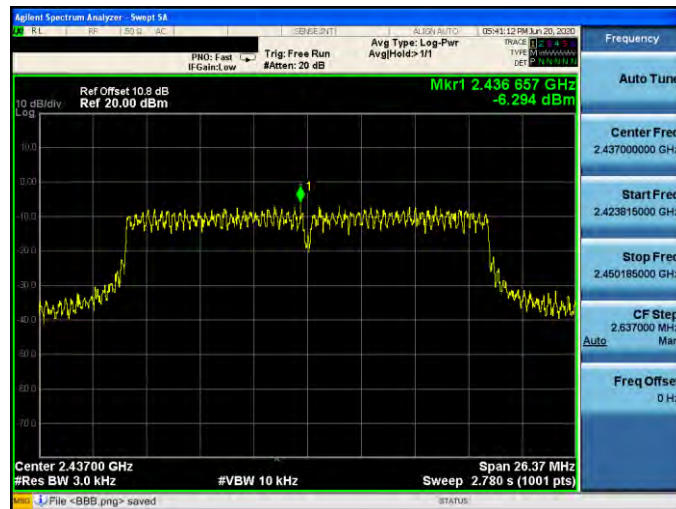

Mode 2: IEEE 802.11b Continuous TX mode\_ANT-1

2412 MHz

2437 MHz

2462 MHz

Mode 3: IEEE 802.11g Continuous TX mode\_ANT-1

2412 MHz

2437 MHz

2462 MHz

Mode 4: IEEE 802.11n 2.4 GHz 20 MHz Continuous TX mode \_ANT-1

2412 MHz

2437 MHz

2462 MHz

Mode 5: IEEE 802.11n 2.4 GHz 40 MHz Continuous TX mode\_ANT-1

2422 MHz

2437 MHz

2452 MHz