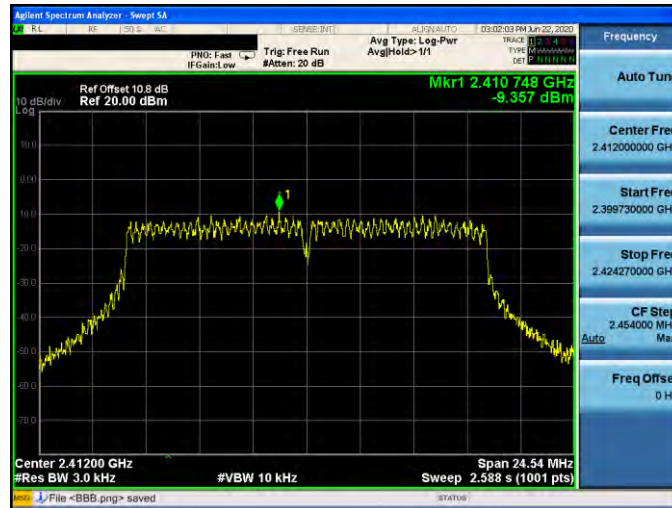

Mode 5: IEEE 802.11n 2.4 GHz 40 MHz Continuous TX mode \_ANT-2

2422 MHz

2437 MHz

2452 MHz

Mode 6: IEEE 802.11ax 2.4 GHz 20 MHz Continuous TX mode\_ANT-2

2412 MHz

2437 MHz

2462 MHz

Mode 7: IEEE 802.11ax 2.4 GHz 40 MHz Continuous TX mode\_ANT-2

2422 MHz

2437 MHz

2452 MHz

Mode 2: IEEE 802.11b Continuous TX mode\_ANT-3

2412 MHz

2437 MHz

2462 MHz

Mode 3: IEEE 802.11g Continuous TX mode\_ANT-3

2412 MHz

2437 MHz

2462 MHz

Mode 4: IEEE 802.11n 2.4 GHz 20 MHz Continuous TX mode\_ANT-3

2412 MHz

2437 MHz

2462 MHz