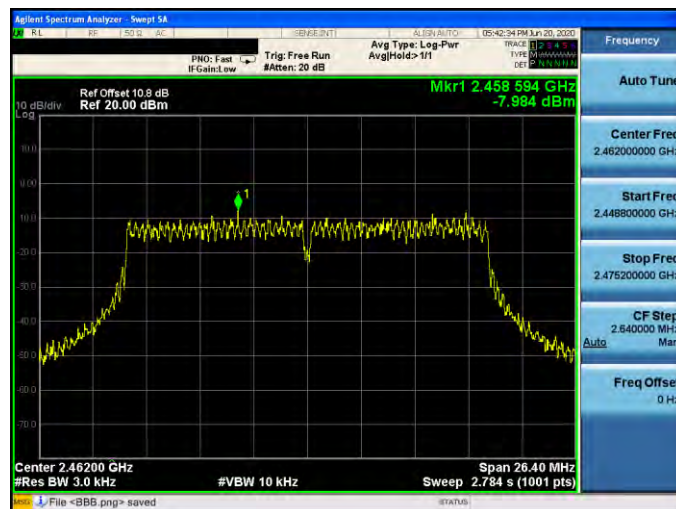

Mode 4: IEEE 802.11n 2.4 GHz 20 MHz Continuous TX mode \_ANT-1

2412 MHz

2437 MHz

2462 MHz

Mode 5: IEEE 802.11n 2.4 GHz 40 MHz Continuous TX mode\_ANT-1

2422 MHz

2437 MHz

2452 MHz

Mode 6: IEEE 802.11ax 2.4 GHz 20 MHz Continuous TX mode\_ANT-1

2412 MHz

2437 MHz

2462 MHz

Mode 7: IEEE 802.11ax 2.4 GHz 40 MHz Continuous TX mode\_ANT-1

2422 MHz

2437 MHz

2452 MHz