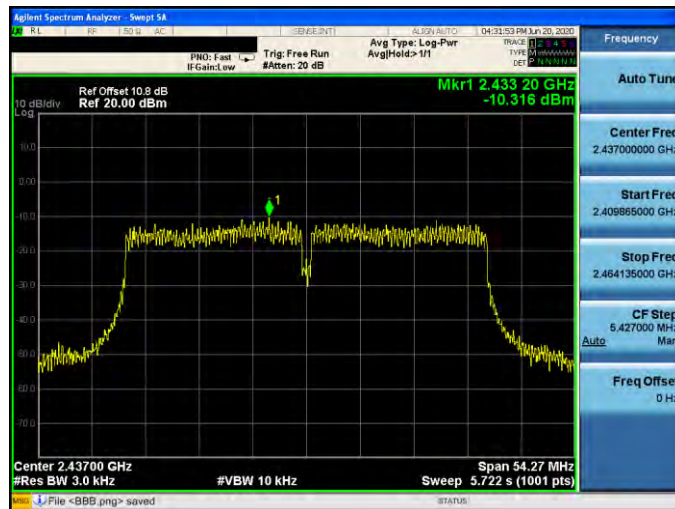

Mode 4: IEEE 802.11n 2.4 GHz 20 MHz Continuous TX mode \_ANT-0

2412 MHz

2437 MHz

2462 MHz

Mode 5: IEEE 802.11n 2.4 GHz 40 MHz Continuous TX mode \_ANT-0

2422 MHz

2437 MHz

2452 MHz

Mode 6: IEEE 802.11ax 2.4 GHz 20 MHz Continuous TX mode\_ANT-0

2412 MHz

2437 MHz

2462 MHz

Mode 7: IEEE 802.11ax 2.4 GHz 40 MHz Continuous TX mode\_ANT-0

2422 MHz

2437 MHz

2452 MHz