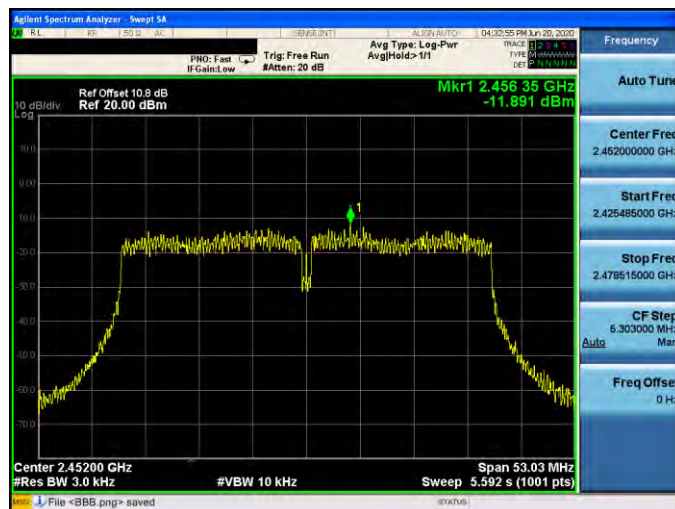

Mode 4: IEEE 802.11n 2.4 GHz 20 MHz Continuous TX mode \_ANT-0

2412 MHz

2437 MHz

2462 MHz

Mode 5: IEEE 802.11n 2.4 GHz 40 MHz Continuous TX mode \_ANT-0

2422 MHz

2437 MHz

2452 MHz