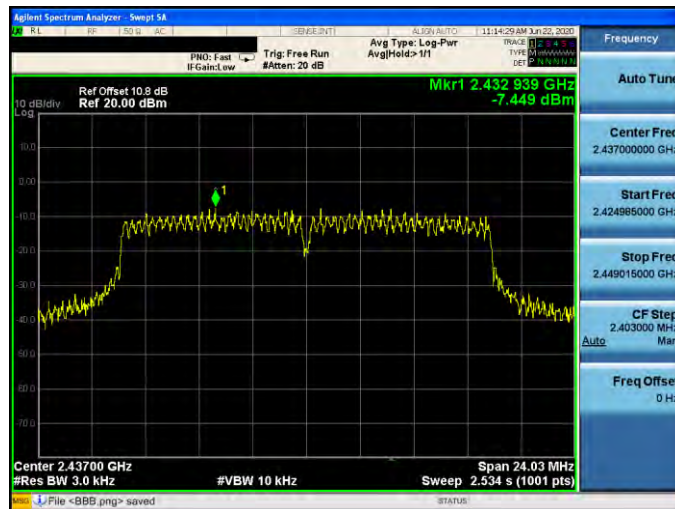

Mode 6: IEEE 802.11ax 2.4 GHz 20 MHz Continuous TX mode\_ANT-1

2412 MHz

2437 MHz

2462 MHz

Mode 7: IEEE 802.11ax 2.4 GHz 40 MHz Continuous TX mode\_ANT-1

2422 MHz

2437 MHz

2452 MHz

Mode 3: IEEE 802.11g Continuous TX mode\_ANT-2

2412 MHz

2437 MHz

2462 MHz

Mode 4: IEEE 802.11n 2.4 GHz 20 MHz Continuous TX mode \_ANT-2

2412 MHz

2437 MHz

2462 MHz