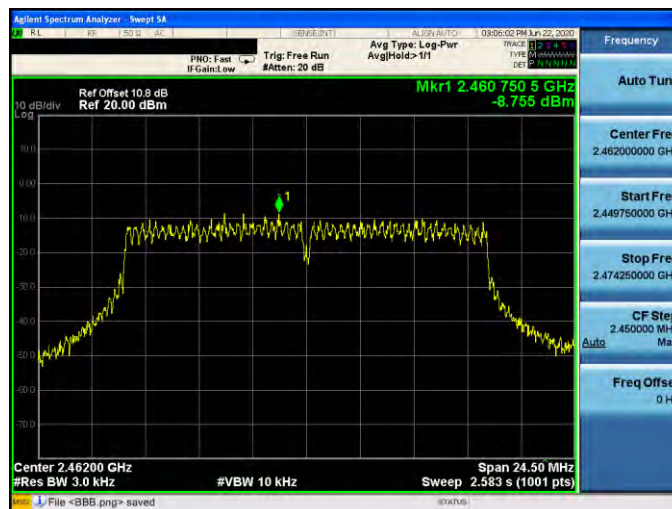

Mode 7: IEEE 802.11ax 2.4 GHz 40 MHz Continuous TX mode\_ANT-2

2422 MHz

2437 MHz

2452 MHz

Mode 2: IEEE 802.11b Continuous TX mode\_ANT-3

2412 MHz

2437 MHz

2462 MHz

Mode 3: IEEE 802.11g Continuous TX mode\_ANT-3

2412 MHz

2437 MHz

2462 MHz

Mode 4: IEEE 802.11n 2.4 GHz 20 MHz Continuous TX mode\_ANT-3

2412 MHz

2437 MHz

2462 MHz

Mode 5: IEEE 802.11n 2.4 GHz 40 MHz Continuous TX mode\_ANT-3

2422 MHz

2437 MHz

2452 MHz

Mode 6: IEEE 802.11ax 2.4 GHz 20 MHz Continuous TX mode\_ANT-3

2412 MHz

2437 MHz

2462 MHz