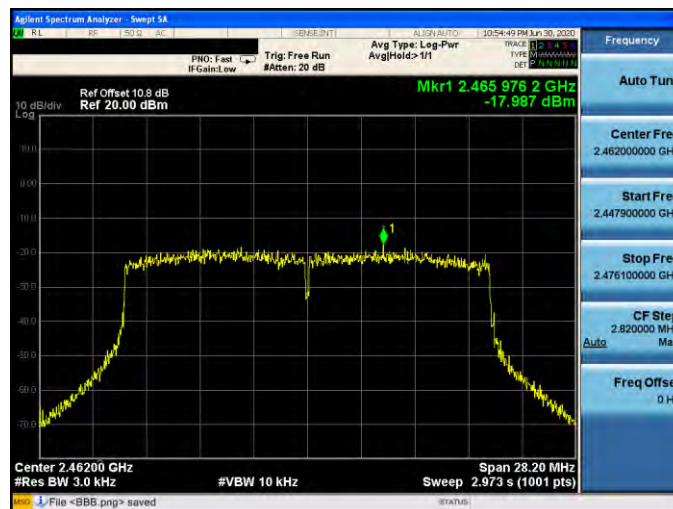

Mode 7: IEEE 802.11ax 2.4 GHz 40 MHz Continuous TX mode\_ANT-3

2422 MHz

2437 MHz

2452 MHz

Mode 5: IEEE 802.11n 2.4 GHz 40 MHz Continuous TX mode \_ANT-0

2422 MHz

2437 MHz

2452 MHz

Mode 6: IEEE 802.11ax 2.4 GHz 20 MHz Continuous TX mode\_ANT-0

2412 MHz

2437 MHz

2462 MHz

Mode 7: IEEE 802.11ax 2.4 GHz 40 MHz Continuous TX mode\_ANT-0

2422 MHz

2437 MHz

2452 MHz