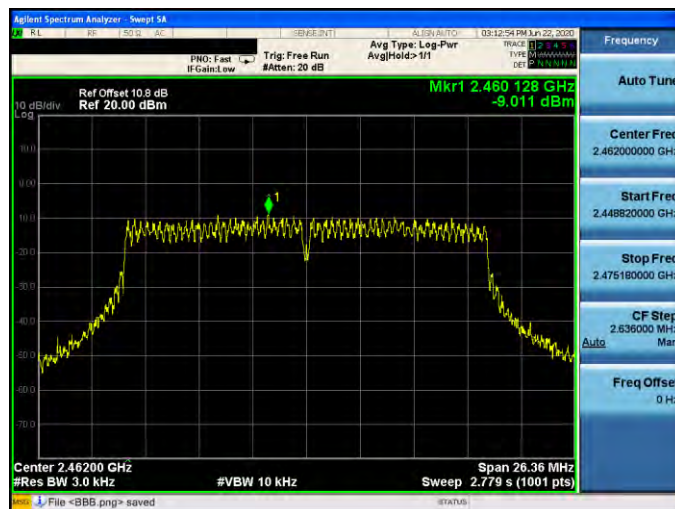

Mode 3: IEEE 802.11g Continuous TX mode\_ANT-3

2412 MHz

2437 MHz

2462 MHz

Mode 4: IEEE 802.11n 2.4 GHz 20 MHz Continuous TX mode\_ANT-3

2412 MHz

2437 MHz

2462 MHz

Mode 5: IEEE 802.11n 2.4 GHz 40 MHz Continuous TX mode\_ANT-3

2422 MHz

2437 MHz

2452 MHz

Mode 6: IEEE 802.11ax 2.4 GHz 20 MHz Continuous TX mode\_ANT-3

2412 MHz

2437 MHz

2462 MHz