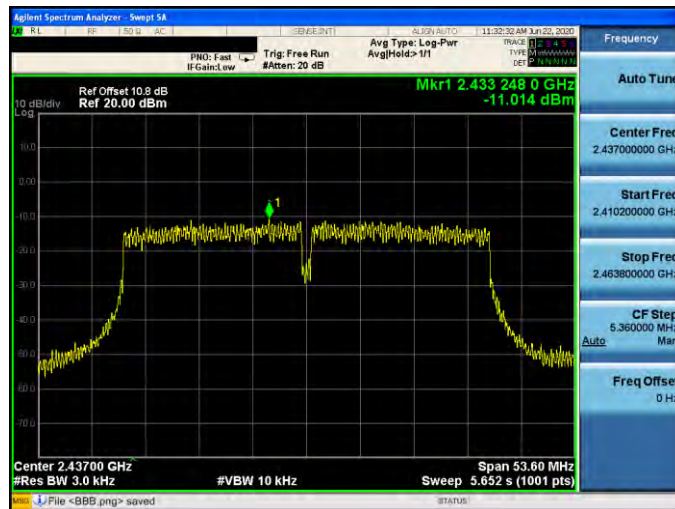

Mode 3: IEEE 802.11g Continuous TX mode\_ANT-2

2412 MHz

2437 MHz

2462 MHz

Mode 4: IEEE 802.11n 2.4 GHz 20 MHz Continuous TX mode \_ANT-2

2412 MHz

2437 MHz

2462 MHz

Mode 5: IEEE 802.11n 2.4 GHz 40 MHz Continuous TX mode \_ANT-2

2422 MHz

2437 MHz

2452 MHz

Mode 6: IEEE 802.11ax 2.4 GHz 20 MHz Continuous TX mode\_ANT-2

2412 MHz

2437 MHz

2462 MHz