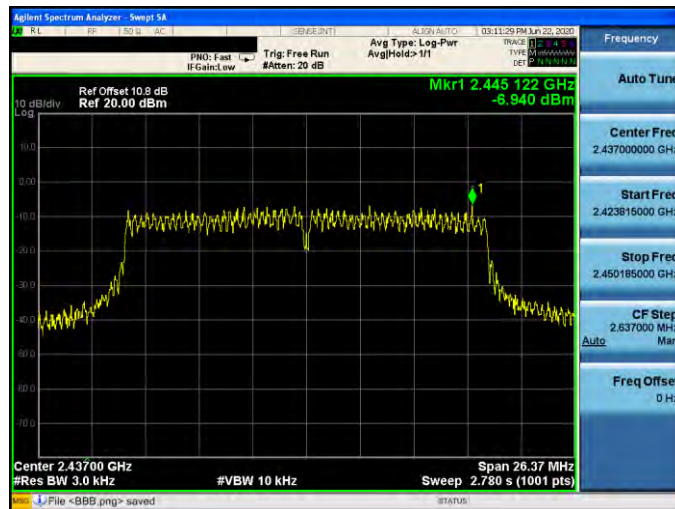

Mode 7: IEEE 802.11ax 2.4 GHz 40 MHz Continuous TX mode\_ANT-2

2422 MHz

2437 MHz

2452 MHz

Mode 2: IEEE 802.11b Continuous TX mode\_ANT-3

2412 MHz

2437 MHz

2462 MHz

Mode 3: IEEE 802.11g Continuous TX mode\_ANT-3

2412 MHz

2437 MHz

2462 MHz

Mode 4: IEEE 802.11n 2.4 GHz 20 MHz Continuous TX mode\_ANT-3

2412 MHz

2437 MHz

2462 MHz

Mode 5: IEEE 802.11n 2.4 GHz 40 MHz Continuous TX mode\_ANT-3

2422 MHz

2437 MHz

2452 MHz

Mode 6: IEEE 802.11ax 2.4 GHz 20 MHz Continuous TX mode\_ANT-3

2412 MHz

2437 MHz

2462 MHz