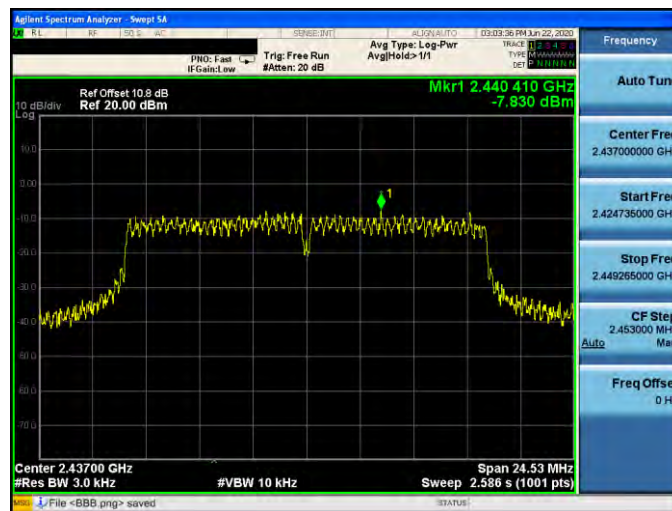

Mode 7: IEEE 802.11ax 2.4 GHz 40 MHz Continuous TX mode\_ANT-2

2422 MHz

2437 MHz

2452 MHz

Mode 2: IEEE 802.11b Continuous TX mode\_ANT-3

2412 MHz

2437 MHz

2462 MHz

Mode 3: IEEE 802.11g Continuous TX mode\_ANT-3

2412 MHz

2437 MHz

2462 MHz

Mode 4: IEEE 802.11n 2.4 GHz 20 MHz Continuous TX mode\_ANT-3

2412 MHz

2437 MHz

2462 MHz