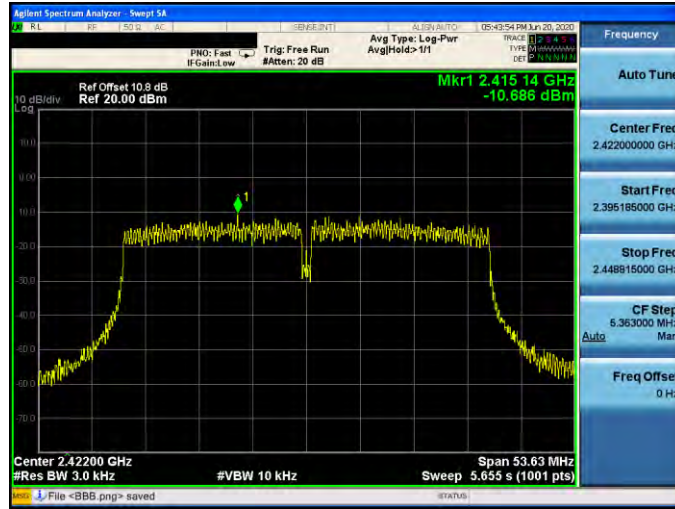

Mode 2: IEEE 802.11b Continuous TX mode\_ANT-1

2412 MHz

2437 MHz

2462 MHz

Mode 3: IEEE 802.11g Continuous TX mode\_ANT-1

2412 MHz

2437 MHz

2462 MHz

Mode 4: IEEE 802.11n 2.4 GHz 20 MHz Continuous TX mode \_ANT-1

2412 MHz

2437 MHz

2462 MHz

Mode 5: IEEE 802.11n 2.4 GHz 40 MHz Continuous TX mode\_ANT-1

2422 MHz

2437 MHz

2452 MHz

Mode 6: IEEE 802.11ax 2.4 GHz 20 MHz Continuous TX mode\_ANT-1

2412 MHz

2437 MHz

2462 MHz

Mode 7: IEEE 802.11ax 2.4 GHz 40 MHz Continuous TX mode\_ANT-1

2422 MHz

2437 MHz

2452 MHz