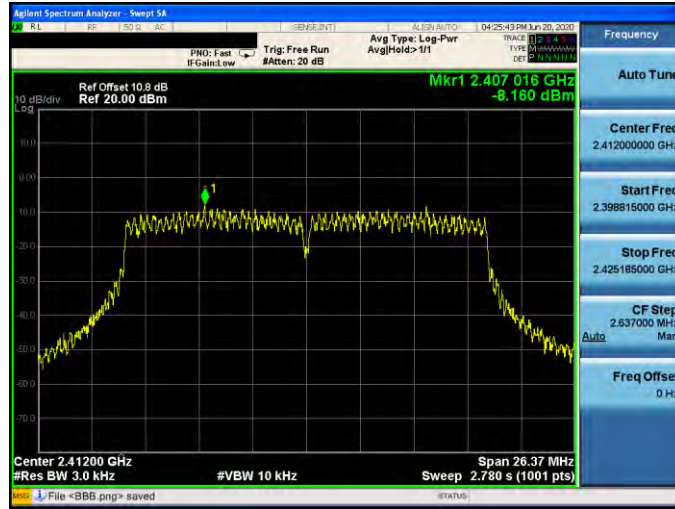

Mode 2: IEEE 802.11b Continuous TX mode\_ANT-0

2412 MHz

2437 MHz

2462 MHz

Mode 3: IEEE 802.11g Continuous TX mode\_ANT-0

2412 MHz

2437 MHz

2462 MHz

Mode 4: IEEE 802.11n 2.4 GHz 20 MHz Continuous TX mode \_ANT-0

2412 MHz

2437 MHz

2462 MHz

Mode 5: IEEE 802.11n 2.4 GHz 40 MHz Continuous TX mode \_ANT-0

2422 MHz

2437 MHz

2452 MHz