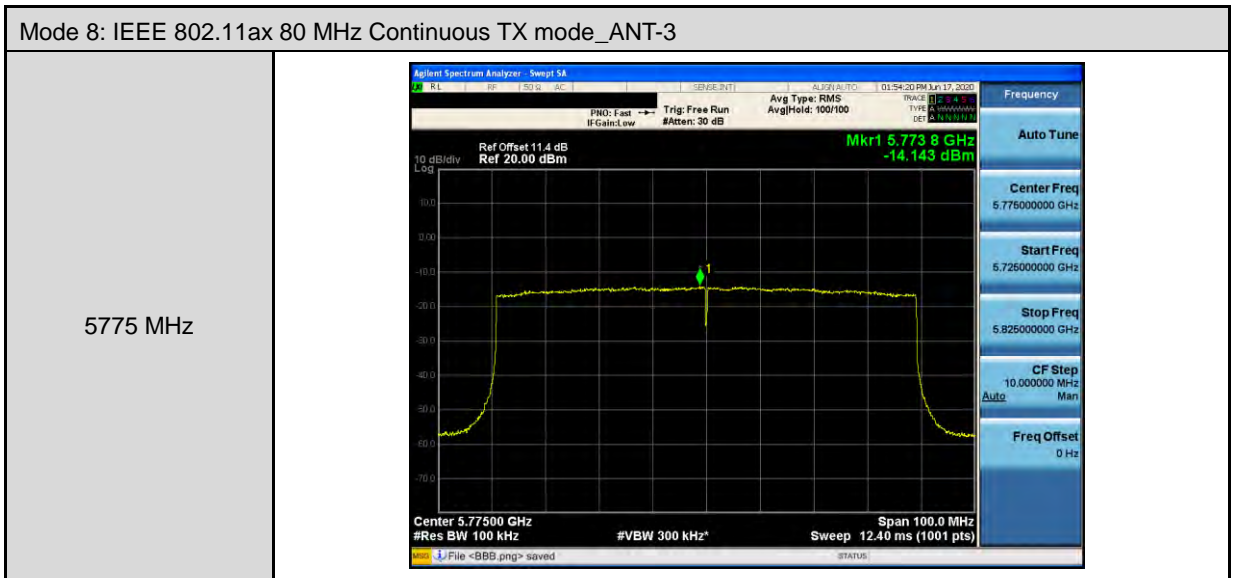

Mode 6: IEEE 802.11ax 20 MHz Continuous TX mode_ANT-3	
5180 MHz	
5200 MHz	
5240 MHz	

Mode 6: IEEE 802.11ax 20 MHz Continuous TX mode_ANT-3	
5745 MHz	
5785 MHz	
5825 MHz	

--- END---