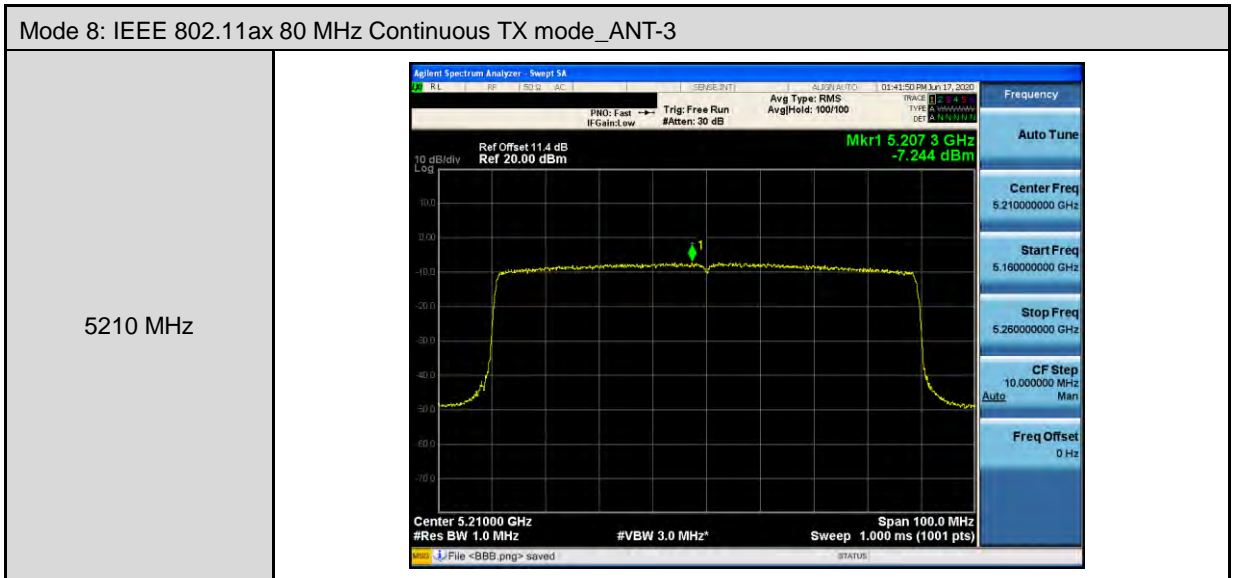

Mode 6: IEEE 802.11ax 20 MHz Continuous TX mode_ANT-3	
5180 MHz	
5200 MHz	
5240 MHz	

Mode 6: IEEE 802.11ax 20 MHz Continuous TX mode_ANT-3	
5745 MHz	
5785 MHz	
5825 MHz	

--- END---