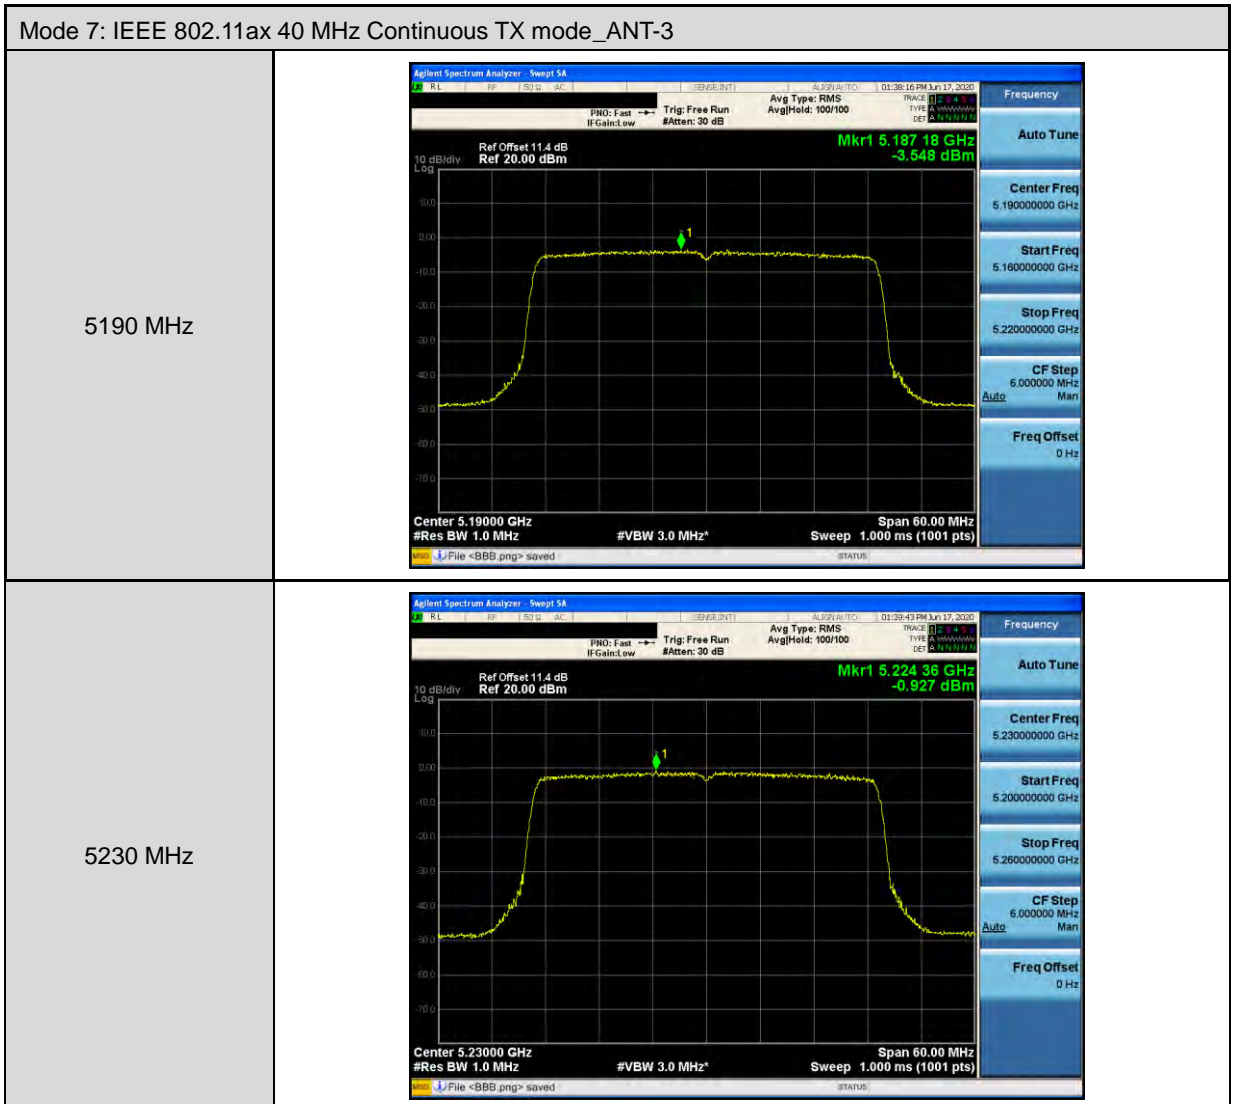

Mode 6: IEEE 802.11ax 20 MHz Continuous TX mode_ANT-3	
5180 MHz	
5200 MHz	
5240 MHz	

Mode 6: IEEE 802.11ax 20 MHz Continuous TX mode_ANT-3	
5745 MHz	
5785 MHz	
5825 MHz	

--- END---