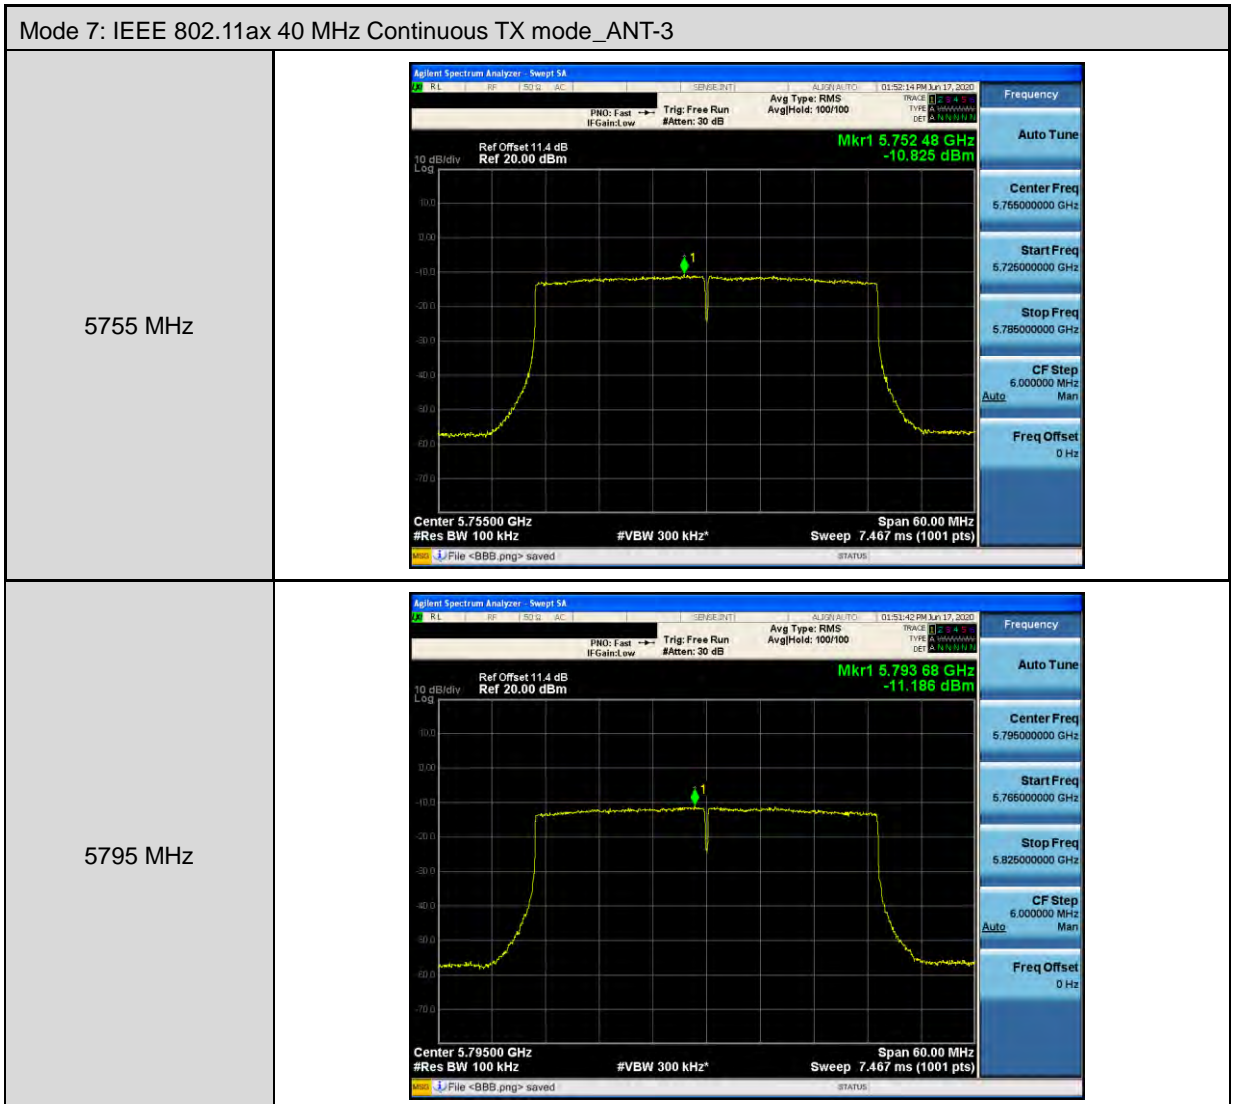

Mode 6: IEEE 802.11ax 20 MHz Continuous TX mode_ANT-3	
5180 MHz	
5200 MHz	
5240 MHz	

Mode 6: IEEE 802.11ax 20 MHz Continuous TX mode_ANT-3	
5745 MHz	
5785 MHz	
5825 MHz	

--- END---