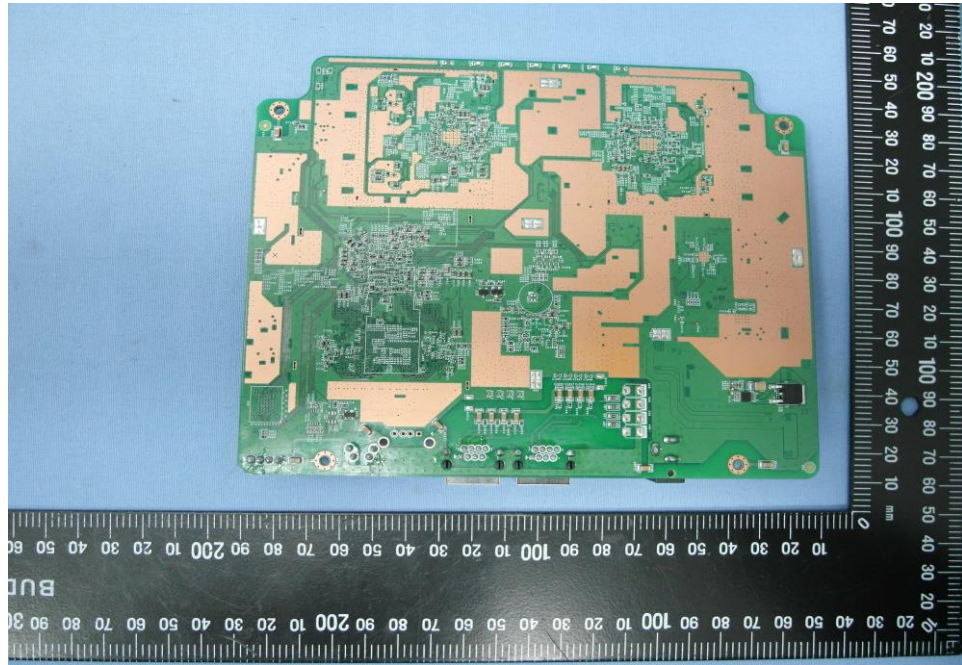

Internal Photos

Model Number: EWS375AP, ECW130

FCC ID: A8J-EWS375AP

EUT Photo (1)

EUT Photo (2)

EUT Photo (3)

EUT Photo (4)

EUT Photo (5)

EUT Photo (6)

EUT Photo (7)

EUT Photo (8)

EUT Photo (9)

EUT Photo (10)

EUT Photo (11)

EUT Photo (12)

EUT Photo (13)