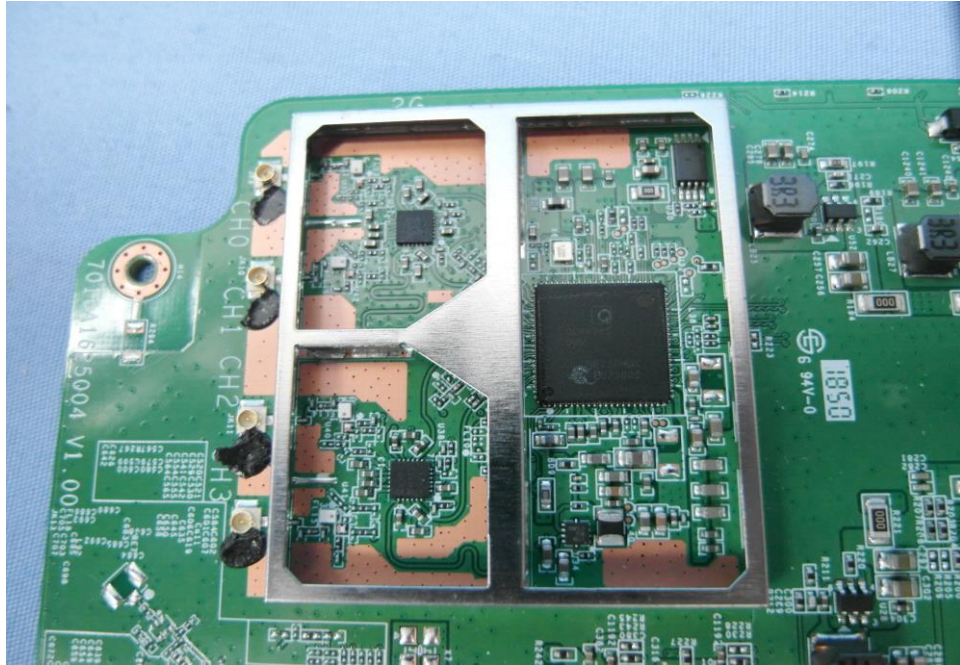

Internal Photos

Model Number: EWS375AP, ECW130

FCC ID: A8J-EWS375AP

EUT Photo (1)

EUT Photo (2)

EUT Photo (3)

EUT Photo (4)

EUT Photo (5)

EUT Photo (6)

EUT Photo (7)

EUT Photo (8)

EUT Photo (9)

EUT Photo (10)

EUT Photo (11)

EUT Photo (12)

EUT Photo (13)