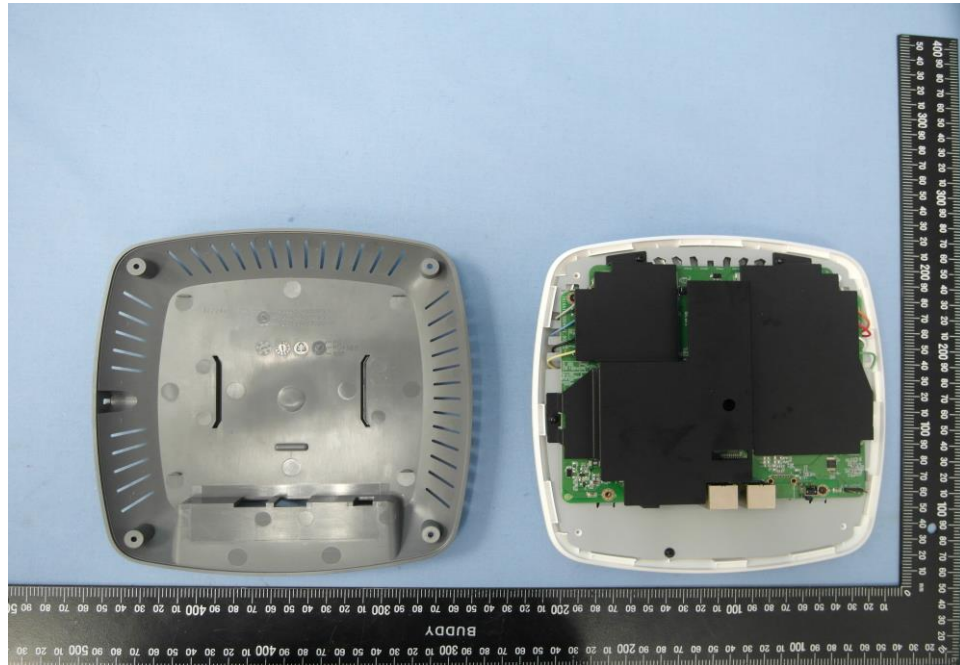

Internal Photos

Model Number: EWS375AP, ECW130

FCC ID: A8J-EWS375AP

EUT Photo (1)

EUT Photo (2)

EUT Photo (3)

EUT Photo (4)

EUT Photo (5)

EUT Photo (6)

EUT Photo (7)

EUT Photo (8)

EUT Photo (9)

EUT Photo (10)

EUT Photo (11)

EUT Photo (12)

EUT Photo (13)