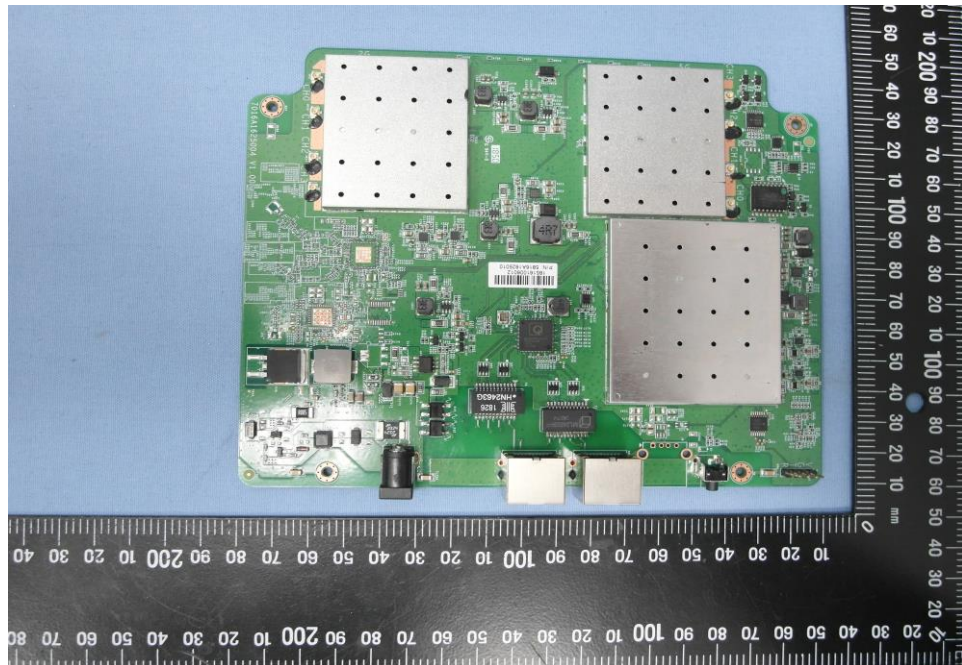

Internal Photos

Model Number: EWS375AP, ECW130

FCC ID: A8J-EWS375AP

EUT Photo (1)

EUT Photo (2)

EUT Photo (3)

EUT Photo (4)

EUT Photo (5)

EUT Photo (6)

EUT Photo (7)

EUT Photo (8)

EUT Photo (9)

EUT Photo (10)

EUT Photo (11)

EUT Photo (12)

EUT Photo (13)