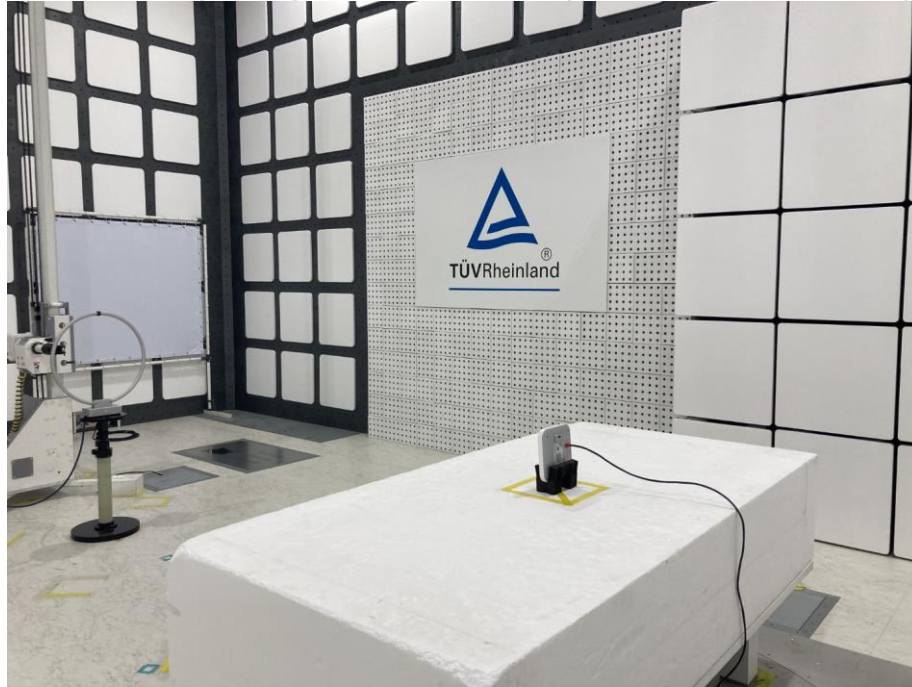

Product: 802.11ax Indoor Ceiling Mount Access Point ; 802.11ax Cloud Managed Access Point

Type Identification: EWS357AP v3 ; ECW220 v2 ; ECW220S

Photograph 9: Test Setup for Spurious Emissions (Back View 1, POE Mode)