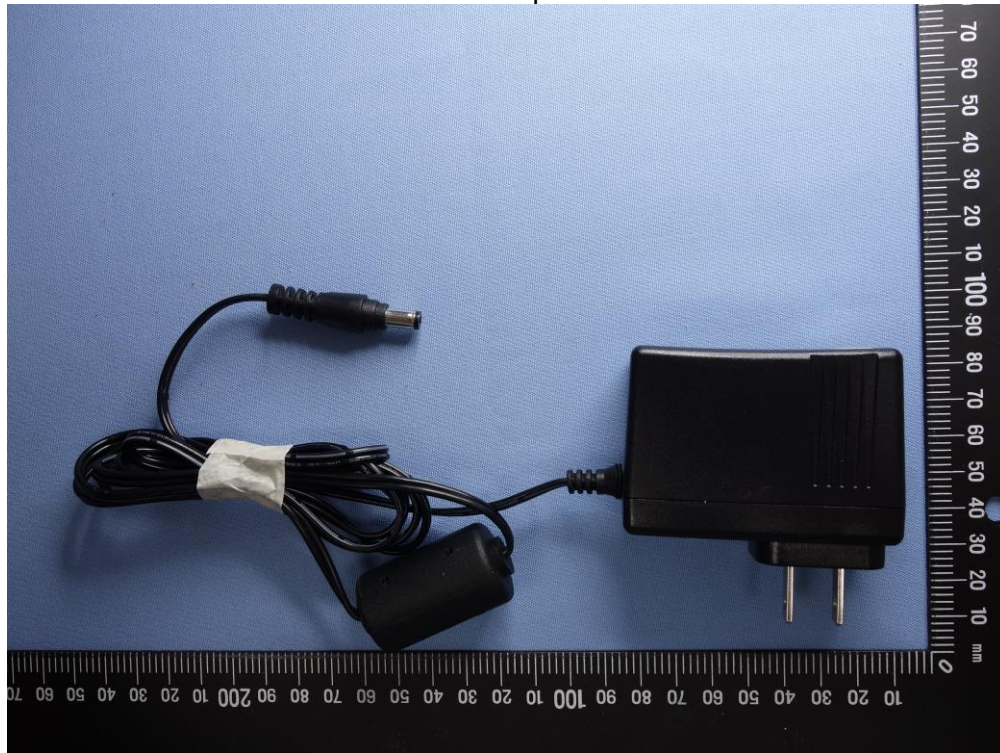

Product: 802.11ax Indoor Ceiling Mount Access Point ; 802.11ax Cloud Managed Access Point

Type Identification: EWS357AP v3 ; ECW220 v2 ; ECW220S

Support Units
AC Adapter