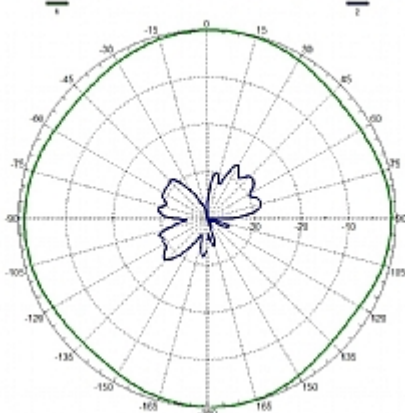

LOW TEMPERATURE	IEC 68-2-1	72 h	-45°C	
HIGH TEMPERATURE	IEC 68-2-2	72 h	+71°C	
TEMP. CYCLING	IEC 68-2-14	1 h	-45°C +70°C	3 Cycles
HUMIDITY	ETSI EN300-2-4 T4.1E	144 h		95%
WATER TIGHTNESS	IEC 529			IP50
DUST RESISTANCE	IEC 529			IP50
VIBRATION	IEC 60721-3-4	30 min/axis		Random 4M5
SHOCK MECHANICAL	IEC 60721-3-4			4M5
FLAMMABILITY	UL 94			Class HB

**AZIMUTH RADIATION PATTERN MIDBAND
FREQ. 5.350 GHZ**

**ELEVATION RADIATION PATTERN MIDBAND
FREQ. 5.530 GHZ**

MT 463036-NVH PORT V AZ Freq: 5.350 GHz