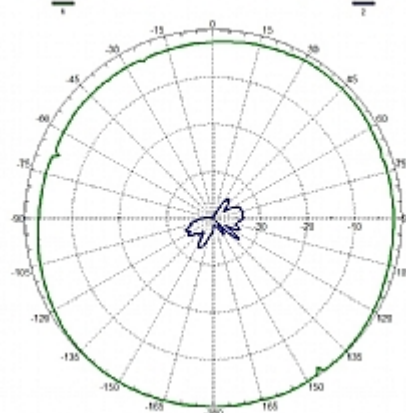

REGULATORY COMPLIANCE	RoHS, CE 0682
FREQUENCY RANGE	5.15 – 5.875GHz
GAIN PEAK+ AZIMUTH RIPPLE	10 dBi ±2.0dB (typ)
VSWR	2.0 :1 (max), 1.7:1 (typ)
POLARIZATION	Vertical & Horizontal
BEAM WIDTH	Omni directional
ELEVATION COVERAGE	8°
PORT TO PORT ISOLATION	30 dB (min)
POWER	36 dBm (CW)
LIGHTNING PROTECTION	DC Grounded

MECHANICAL

DIAMETER	65 mm (max)
ANTENNA HEIGHT	365 mm without connectors (max)
CONNECTOR	2 xN-Type Female
WEIGHT	0.7 Kg (max)
MOUNTING KIT	Mounting Bracket to Pole 1.5 to 3 IPS tubes
RADOME MATERIAL	ABS RAL 9002
OUTLINE DRAWING	RD44374800C

[ADD TO COMPARE PAGE](#) [TO COMPARE PAGE](#)

TEST	STANDARD	DURATION	TEMPERATURE	NOTES
------	----------	----------	-------------	-------

LOW TEMPERATURE	IEC 68-2-1	72 h	-45°C	
HIGH TEMPERATURE	IEC 68-2-2	72 h	+71°C	
TEMP. CYCLING	IEC 68-2-14	1 h	-45°C +70°C	3 Cycles
HUMIDITY	ETSI EN300-2-4 T4.1E	144 h		95%
WATER TIGHTNESS	IEC 529			IP50
DUST RESISTANCE	IEC 529			IP50
VIBRATION	IEC 60721-3-4	30 min/axis		Random 4M5
SHOCK MECHANICAL	IEC 60721-3-4			4M5
FLAMMABILITY	UL 94			Class HB

**AZIMUTH RADIATION PATTERN MIDBAND
FREQ. 5.350 GHZ**

**ELEVATION RADIATION PATTERN MIDBAND
FREQ. 5.530 GHZ**

MT 463036-NVH PORT V AZ Freq: 5.350 GHz

MT 463036-NVH PORT H AZ Freq: 5.350 GHz

MT 463036-NVH PORT V EL Freq: 5.350 GHz