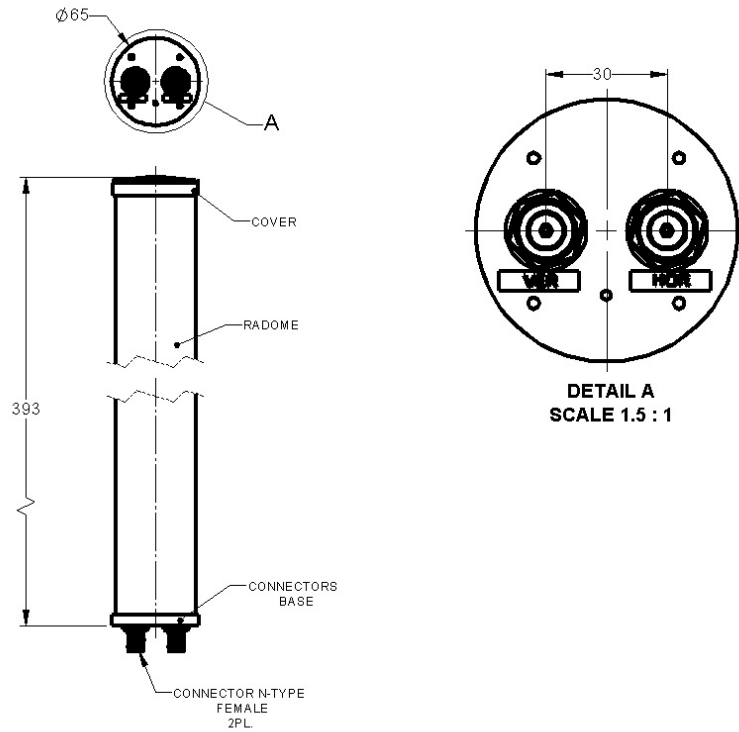

WAIVER!

While the information contained in this document has been carefully compiled to the best of our present knowledge, it is not intended as presentation or warranty of any kind on our part regarding the fitness of the products concerned for any particular use or purpose and neither shall any statement contained herein be construed as a recommendation to infringe any industrial property rights or as a license to use any such rights. The fitness of each product for any particular purpose must be checked beforehand with our specialists.