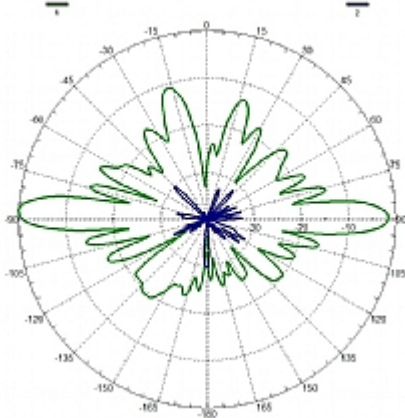

**AZIMUTH RADIATION PATTERN MIDBAND
FREQ. 5.350 GHZ**

**ELEVATION RADIATION PATTERN MIDBAND
FREQ. 5.530 GHZ**

MT 463036-NVH PORT V AZ Freq: 5.350 GHz

MT 463036-NVH PORT H AZ Freq: 5.350 GHz

MT 463036-NVH PORT V EL Freq: 5.350 GHz