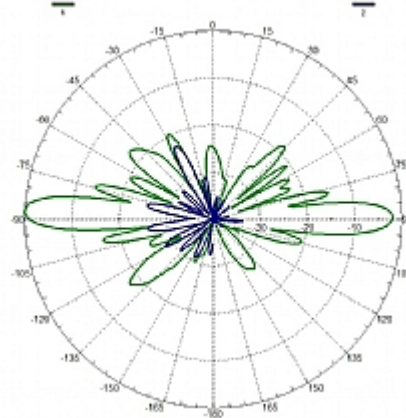

MT 463036-NVH PORT H EL Freq: 5.350 GHz