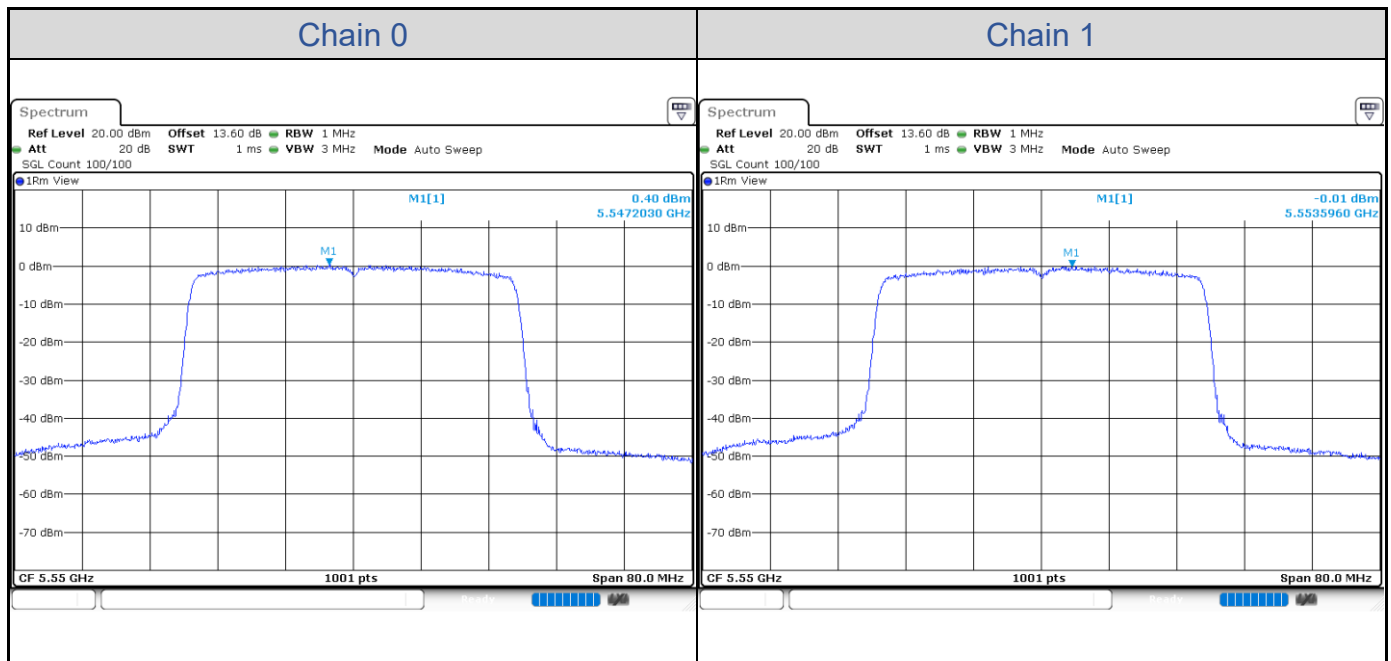

802.11ax HE40-Channel 102

802.11ax HE40-Channel 110

802.11ax HE40-Channel 134

802.11ax HE40-Channel 151

802.11ax HE40-Channel 159

802.11ax HE80

Band	Channel	Frequency (MHz)	PSD without Duty Factor (dBm/MHz)		Total PSD with Duty Factor (dBm/MHz)	Maximum Limit (dBm/MHz)	Pass / Fail
			Chain 0	Chain 1			
U-NII-1	42	5210	0.66	0.39	4.34	9.99	Pass
U-NII-2A	58	5290	-0.96	-1.34	2.66	3.99	Pass
U-NII-2C	106	5530	-0.90	-1.02	2.85	3.99	Pass
	122	5610	-1.49	-1.40	2.36	3.99	Pass

Band	Channel	Frequency (MHz)	PSD without Duty Factor (dBm/500kHz)		Total PSD with Duty Factor (dBm/500kHz)	Maximum Limit (dBm/500kHz)	Pass / Fail
			Chain 0	Chain 1			
U-NII-3	155	5775	0.72	0.84	4.59	22.99	Pass

802.11ax HE80-Channel 42

802.11ax HE80-Channel 58

802.11ax HE80-Channel 106

802.11ax HE80-Channel 122

802.11ax HE80-Channel 155

802.11ax HE160

Band	Channel	Frequency (MHz)	PSD without Duty Factor (dBm/MHz)		Total PSD with Duty Factor (dBm/MHz)	Maximum Limit (dBm/MHz)	Pass / Fail
			Chain 0	Chain 1			
U-NII-1	50	5250	-9.72	-10.25	-1.02	9.99	Pass
U-NII-2A	50	5250	-8.67	-10.22	-0.42	3.99	Pass
U-NII-2C	114	5570	-9.45	-9.21	-0.37	3.99	Pass