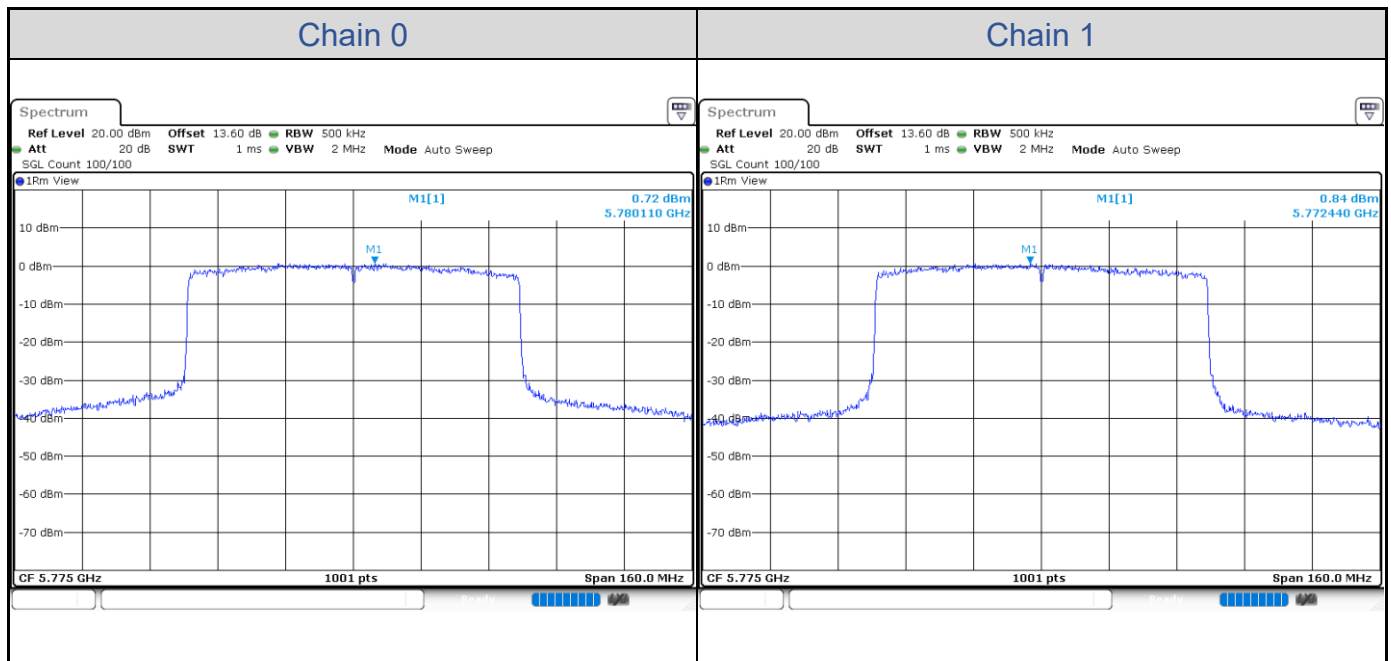

802.11ax HE80-Channel 42

802.11ax HE80-Channel 58

802.11ax HE80-Channel 106

802.11ax HE80-Channel 122

802.11ax HE80-Channel 155

802.11ax HE160

Band	Channel	Frequency (MHz)	PSD without Duty Factor (dBm/MHz)		Total PSD with Duty Factor (dBm/MHz)	Maximum Limit (dBm/MHz)	Pass / Fail
			Chain 0	Chain 1			
U-NII-1	50	5250	-9.72	-10.25	-1.02	9.99	Pass
U-NII-2A	50	5250	-8.67	-10.22	-0.42	3.99	Pass
U-NII-2C	114	5570	-9.45	-9.21	-0.37	3.99	Pass

802.11ax HE160-Channel 50-(U-NII-1)

802.11ax HE160-Channel 50-(U-NII-2A)

802.11ax HE160-Channel 114