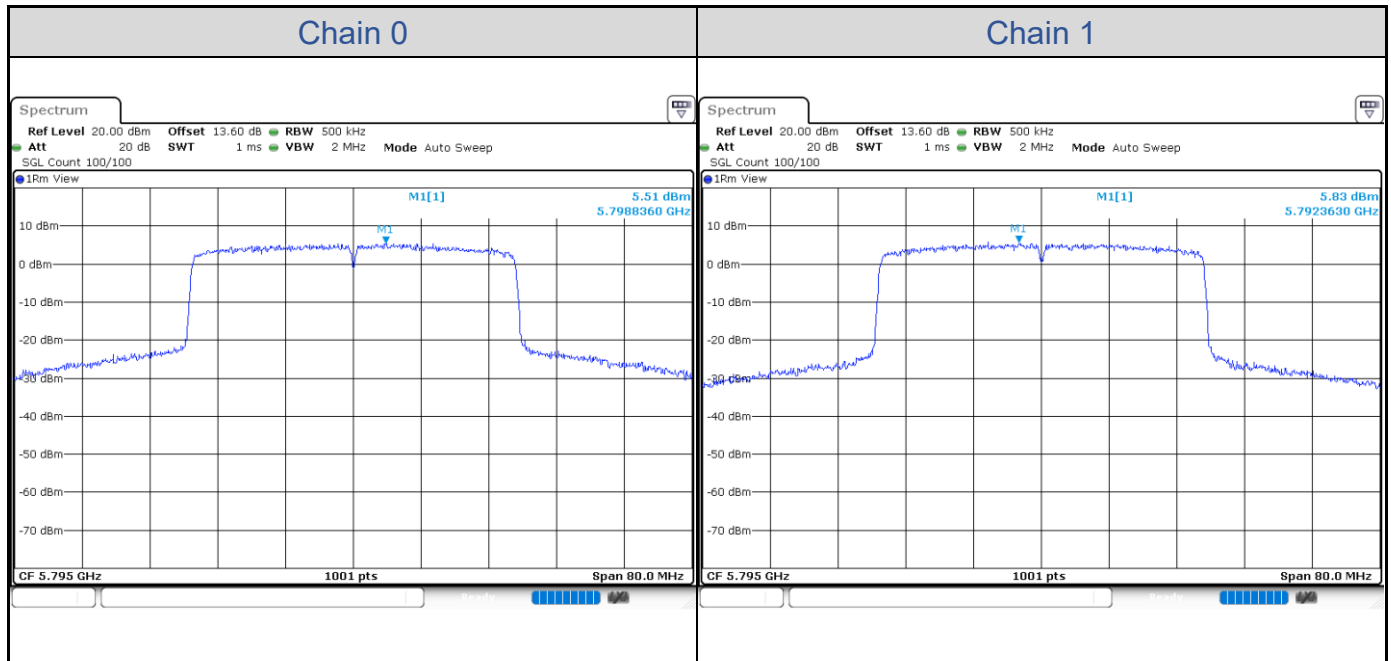

802.11ax HE40-Channel 102

802.11ax HE40-Channel 110

802.11ax HE40-Channel 134

802.11ax HE40-Channel 151

802.11ax HE40-Channel 159

802.11ax HE80

Band	Channel	Frequency (MHz)	PSD without Duty Factor (dBm/MHz)		Total PSD with Duty Factor (dBm/MHz)	Maximum Limit (dBm/MHz)	Pass / Fail
			Chain 0	Chain 1			
U-NII-1	42	5210	0.66	0.39	4.34	9.99	Pass
U-NII-2A	58	5290	-0.96	-1.34	2.66	3.99	Pass
U-NII-2C	106	5530	-0.90	-1.02	2.85	3.99	Pass
	122	5610	-1.49	-1.40	2.36	3.99	Pass

Band	Channel	Frequency (MHz)	PSD without Duty Factor (dBm/500kHz)		Total PSD with Duty Factor (dBm/500kHz)	Maximum Limit (dBm/500kHz)	Pass / Fail
			Chain 0	Chain 1			
U-NII-3	155	5775	0.72	0.84	4.59	22.99	Pass

802.11ax HE80-Channel 42

802.11ax HE80-Channel 58

802.11ax HE80-Channel 106

802.11ax HE80-Channel 122

802.11ax HE80-Channel 155

802.11ax HE160

Band	Channel	Frequency (MHz)	PSD without Duty Factor (dBm/MHz)		Total PSD with Duty Factor (dBm/MHz)	Maximum Limit (dBm/MHz)	Pass / Fail
			Chain 0	Chain 1			
U-NII-1	50	5250	-9.72	-10.25	-1.02	9.99	Pass
U-NII-2A	50	5250	-8.67	-10.22	-0.42	3.99	Pass
U-NII-2C	114	5570	-9.45	-9.21	-0.37	3.99	Pass