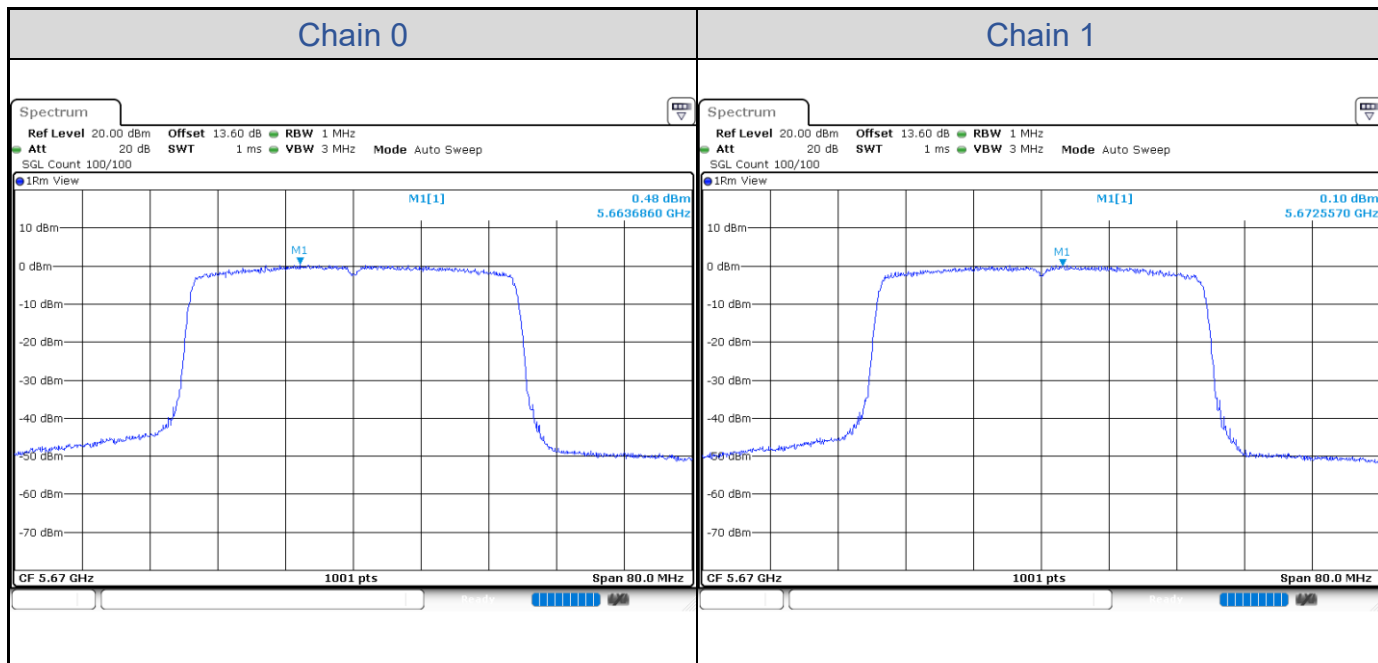

802.11ax HE40-Channel 102

802.11ax HE40-Channel 110

802.11ax HE40-Channel 134

802.11ax HE40-Channel 151

802.11ax HE40-Channel 159

802.11ax HE80

Band	Channel	Frequency (MHz)	PSD without Duty Factor (dBm/MHz)		Total PSD with Duty Factor (dBm/MHz)	Maximum Limit (dBm/MHz)	Pass / Fail
			Chain 0	Chain 1			
U-NII-1	42	5210	0.66	0.39	4.34	9.99	Pass
U-NII-2A	58	5290	-0.96	-1.34	2.66	3.99	Pass
U-NII-2C	106	5530	-0.90	-1.02	2.85	3.99	Pass
	122	5610	-1.49	-1.40	2.36	3.99	Pass

Band	Channel	Frequency (MHz)	PSD without Duty Factor (dBm/500kHz)		Total PSD with Duty Factor (dBm/500kHz)	Maximum Limit (dBm/500kHz)	Pass / Fail
			Chain 0	Chain 1			
U-NII-3	155	5775	0.72	0.84	4.59	22.99	Pass

802.11ax HE80-Channel 42

802.11ax HE80-Channel 58

802.11ax HE80-Channel 106

802.11ax HE80-Channel 122

802.11ax HE80-Channel 155

802.11ax HE160

Band	Channel	Frequency (MHz)	PSD without Duty Factor (dBm/MHz)		Total PSD with Duty Factor (dBm/MHz)	Maximum Limit (dBm/MHz)	Pass / Fail
			Chain 0	Chain 1			
U-NII-1	50	5250	-9.72	-10.25	-1.02	9.99	Pass
U-NII-2A	50	5250	-8.67	-10.22	-0.42	3.99	Pass
U-NII-2C	114	5570	-9.45	-9.21	-0.37	3.99	Pass