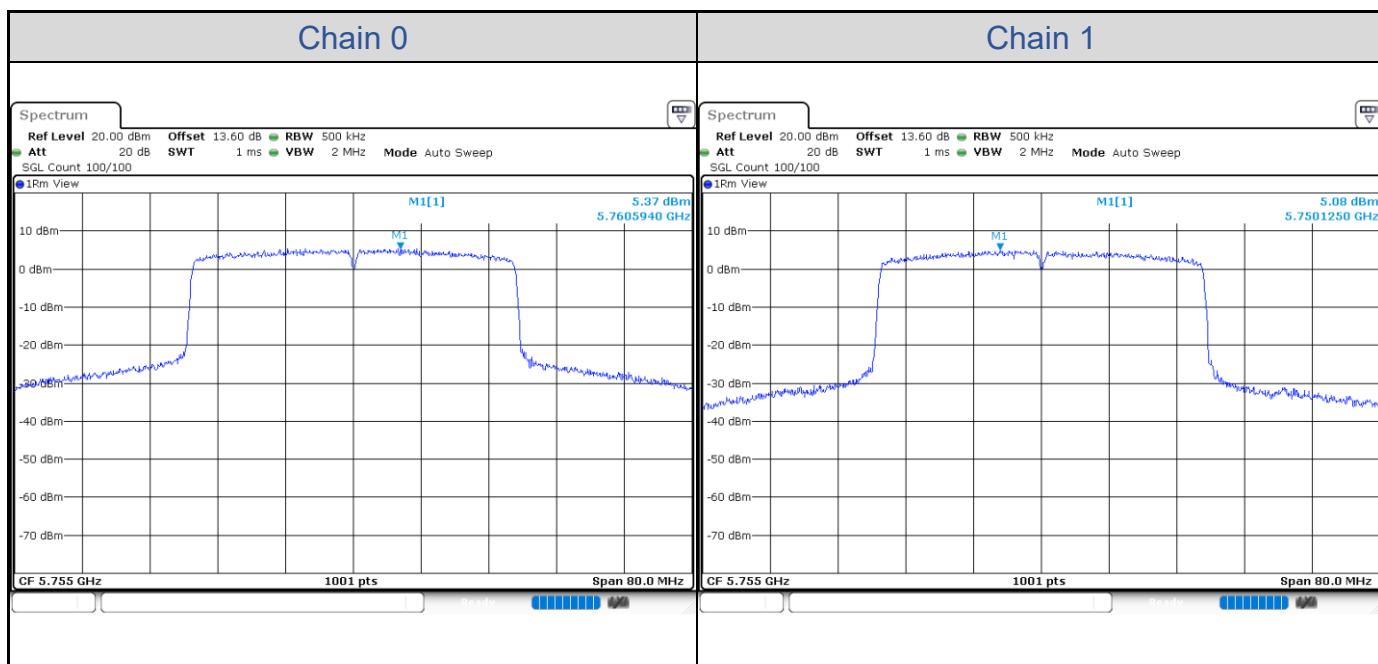

802.11ax HE40-Channel 102

802.11ax HE40-Channel 110

802.11ax HE40-Channel 134

802.11ax HE40-Channel 151

802.11ax HE40-Channel 159

802.11ax HE80

Band	Channel	Frequency (MHz)	PSD without Duty Factor (dBm/MHz)		Total PSD with Duty Factor (dBm/MHz)	Maximum Limit (dBm/MHz)	Pass / Fail
			Chain 0	Chain 1			
U-NII-1	42	5210	0.66	0.39	4.34	9.99	Pass
U-NII-2A	58	5290	-0.96	-1.34	2.66	3.99	Pass
U-NII-2C	106	5530	-0.90	-1.02	2.85	3.99	Pass
	122	5610	-1.49	-1.40	2.36	3.99	Pass

Band	Channel	Frequency (MHz)	PSD without Duty Factor (dBm/500kHz)		Total PSD with Duty Factor (dBm/500kHz)	Maximum Limit (dBm/500kHz)	Pass / Fail
			Chain 0	Chain 1			
U-NII-3	155	5775	0.72	0.84	4.59	22.99	Pass

802.11ax HE80-Channel 42

802.11ax HE80-Channel 58

802.11ax HE80-Channel 106

802.11ax HE80-Channel 122

802.11ax HE80-Channel 155

802.11ax HE160

Band	Channel	Frequency (MHz)	PSD without Duty Factor (dBm/MHz)		Total PSD with Duty Factor (dBm/MHz)	Maximum Limit (dBm/MHz)	Pass / Fail
			Chain 0	Chain 1			
U-NII-1	50	5250	-9.72	-10.25	-1.02	9.99	Pass
U-NII-2A	50	5250	-8.67	-10.22	-0.42	3.99	Pass
U-NII-2C	114	5570	-9.45	-9.21	-0.37	3.99	Pass