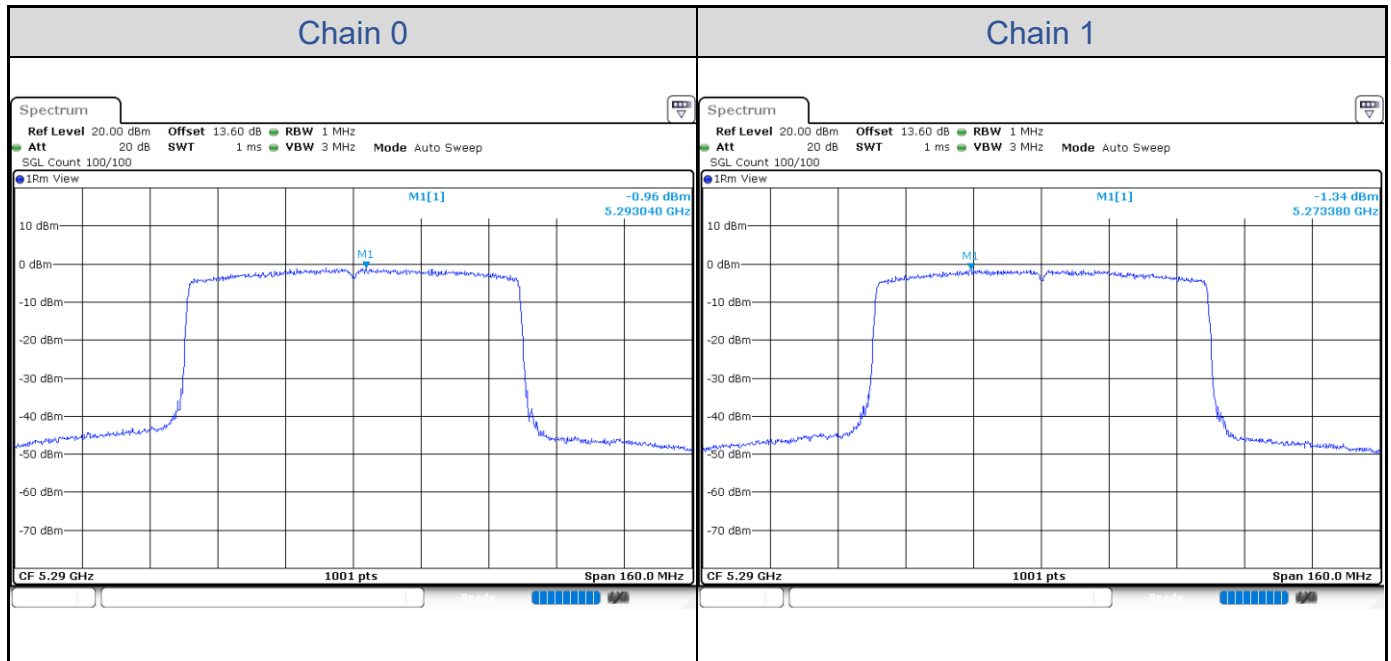

802.11ax HE40-Channel 102

802.11ax HE40-Channel 110

802.11ax HE40-Channel 134

802.11ax HE40-Channel 151

802.11ax HE40-Channel 159

802.11ax HE80

Band	Channel	Frequency (MHz)	PSD without Duty Factor (dBm/MHz)		Total PSD with Duty Factor (dBm/MHz)	Maximum Limit (dBm/MHz)	Pass / Fail
			Chain 0	Chain 1			
U-NII-1	42	5210	0.66	0.39	4.34	9.99	Pass
U-NII-2A	58	5290	-0.96	-1.34	2.66	3.99	Pass
U-NII-2C	106	5530	-0.90	-1.02	2.85	3.99	Pass
	122	5610	-1.49	-1.40	2.36	3.99	Pass

Band	Channel	Frequency (MHz)	PSD without Duty Factor (dBm/500kHz)		Total PSD with Duty Factor (dBm/500kHz)	Maximum Limit (dBm/500kHz)	Pass / Fail
			Chain 0	Chain 1			
U-NII-3	155	5775	0.72	0.84	4.59	22.99	Pass

802.11ax HE80-Channel 42

802.11ax HE80-Channel 58

802.11ax HE80-Channel 106

802.11ax HE80-Channel 122

802.11ax HE80-Channel 155

802.11ax HE160

Band	Channel	Frequency (MHz)	PSD without Duty Factor (dBm/MHz)		Total PSD with Duty Factor (dBm/MHz)	Maximum Limit (dBm/MHz)	Pass / Fail
			Chain 0	Chain 1			
U-NII-1	50	5250	-9.72	-10.25	-1.02	9.99	Pass
U-NII-2A	50	5250	-8.67	-10.22	-0.42	3.99	Pass
U-NII-2C	114	5570	-9.45	-9.21	-0.37	3.99	Pass