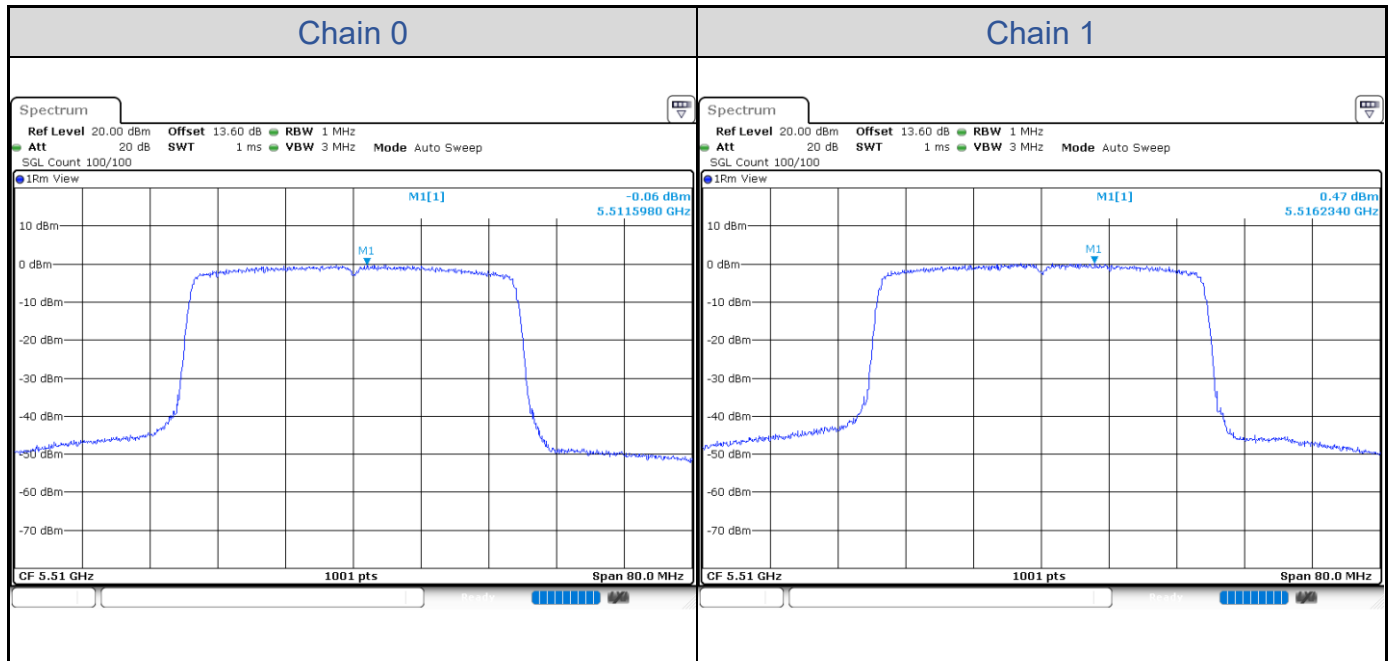

802.11ax HE40-Channel 102

802.11ax HE40-Channel 110

802.11ax HE40-Channel 134

802.11ax HE40-Channel 151

802.11ax HE40-Channel 159

802.11ax HE80

Band	Channel	Frequency (MHz)	PSD without Duty Factor (dBm/MHz)		Total PSD with Duty Factor (dBm/MHz)	Maximum Limit (dBm/MHz)	Pass / Fail
			Chain 0	Chain 1			
U-NII-1	42	5210	0.66	0.39	4.34	9.99	Pass
U-NII-2A	58	5290	-0.96	-1.34	2.66	3.99	Pass
U-NII-2C	106	5530	-0.90	-1.02	2.85	3.99	Pass
	122	5610	-1.49	-1.40	2.36	3.99	Pass

Band	Channel	Frequency (MHz)	PSD without Duty Factor (dBm/500kHz)		Total PSD with Duty Factor (dBm/500kHz)	Maximum Limit (dBm/500kHz)	Pass / Fail
			Chain 0	Chain 1			
U-NII-3	155	5775	0.72	0.84	4.59	22.99	Pass

802.11ax HE80-Channel 42

802.11ax HE80-Channel 58

802.11ax HE80-Channel 106

802.11ax HE80-Channel 122

802.11ax HE80-Channel 155

802.11ax HE160

Band	Channel	Frequency (MHz)	PSD without Duty Factor (dBm/MHz)		Total PSD with Duty Factor (dBm/MHz)	Maximum Limit (dBm/MHz)	Pass / Fail
			Chain 0	Chain 1			
U-NII-1	50	5250	-9.72	-10.25	-1.02	9.99	Pass
U-NII-2A	50	5250	-8.67	-10.22	-0.42	3.99	Pass
U-NII-2C	114	5570	-9.45	-9.21	-0.37	3.99	Pass