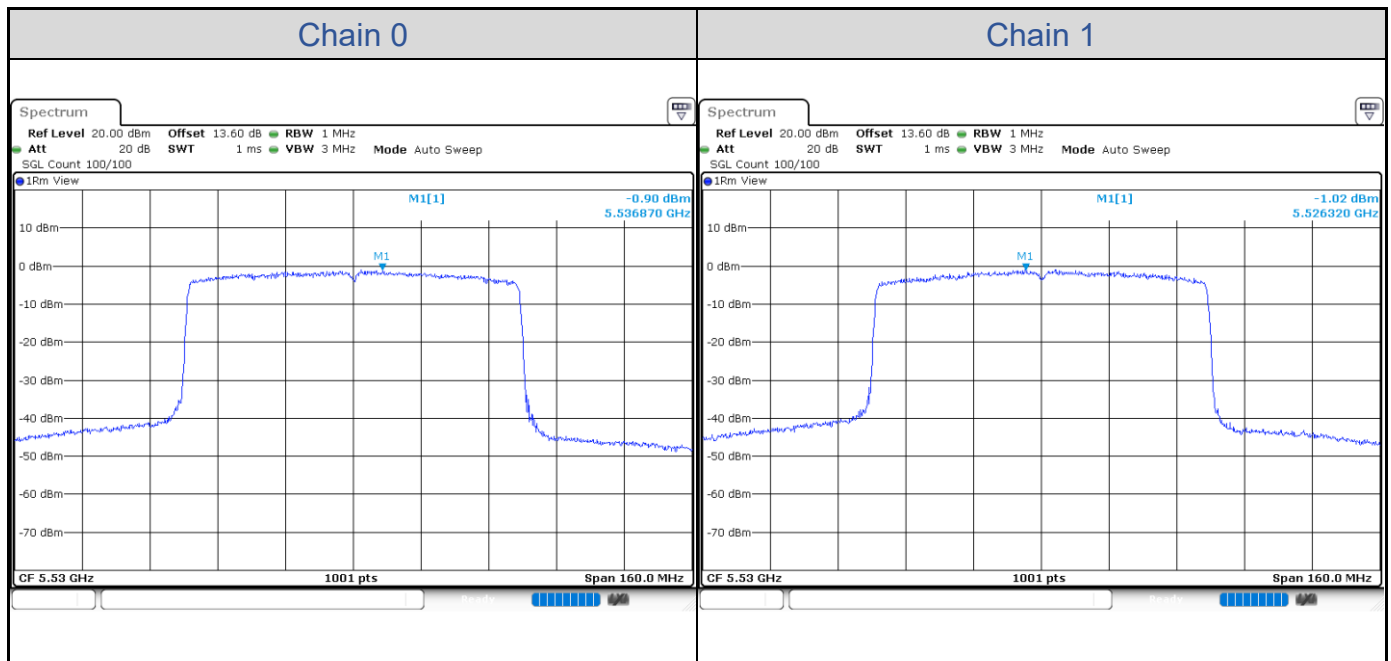

802.11ax HE40-Channel 102

802.11ax HE40-Channel 110

802.11ax HE40-Channel 134

802.11ax HE40-Channel 151

802.11ax HE40-Channel 159

802.11ax HE80

Band	Channel	Frequency (MHz)	PSD without Duty Factor (dBm/MHz)		Total PSD with Duty Factor (dBm/MHz)	Maximum Limit (dBm/MHz)	Pass / Fail
			Chain 0	Chain 1			
U-NII-1	42	5210	0.66	0.39	4.34	9.99	Pass
U-NII-2A	58	5290	-0.96	-1.34	2.66	3.99	Pass
U-NII-2C	106	5530	-0.90	-1.02	2.85	3.99	Pass
	122	5610	-1.49	-1.40	2.36	3.99	Pass

Band	Channel	Frequency (MHz)	PSD without Duty Factor (dBm/500kHz)		Total PSD with Duty Factor (dBm/500kHz)	Maximum Limit (dBm/500kHz)	Pass / Fail
			Chain 0	Chain 1			
U-NII-3	155	5775	0.72	0.84	4.59	22.99	Pass

802.11ax HE80-Channel 42

802.11ax HE80-Channel 58

802.11ax HE80-Channel 106

802.11ax HE80-Channel 122

802.11ax HE80-Channel 155

802.11ax HE160

Band	Channel	Frequency (MHz)	PSD without Duty Factor (dBm/MHz)		Total PSD with Duty Factor (dBm/MHz)	Maximum Limit (dBm/MHz)	Pass / Fail
			Chain 0	Chain 1			
U-NII-1	50	5250	-9.72	-10.25	-1.02	9.99	Pass
U-NII-2A	50	5250	-8.67	-10.22	-0.42	3.99	Pass
U-NII-2C	114	5570	-9.45	-9.21	-0.37	3.99	Pass