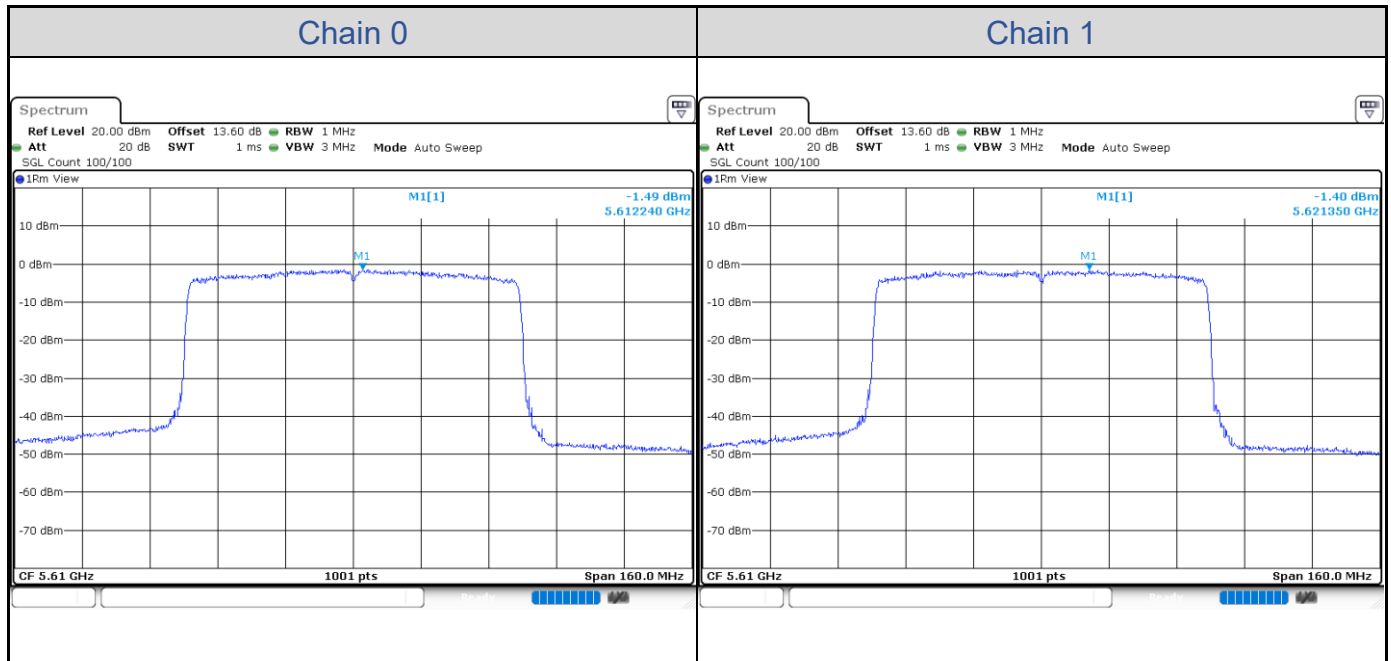

802.11ax HE80-Channel 42

802.11ax HE80-Channel 58

802.11ax HE80-Channel 106

802.11ax HE80-Channel 122

802.11ax HE80-Channel 155

802.11ax HE160

Band	Channel	Frequency (MHz)	PSD without Duty Factor (dBm/MHz)		Total PSD with Duty Factor (dBm/MHz)	Maximum Limit (dBm/MHz)	Pass / Fail
			Chain 0	Chain 1			
U-NII-1	50	5250	-9.72	-10.25	-1.02	9.99	Pass
U-NII-2A	50	5250	-8.67	-10.22	-0.42	3.99	Pass
U-NII-2C	114	5570	-9.45	-9.21	-0.37	3.99	Pass

802.11ax HE160-Channel 50-(U-NII-1)

802.11ax HE160-Channel 50-(U-NII-2A)

802.11ax HE160-Channel 114