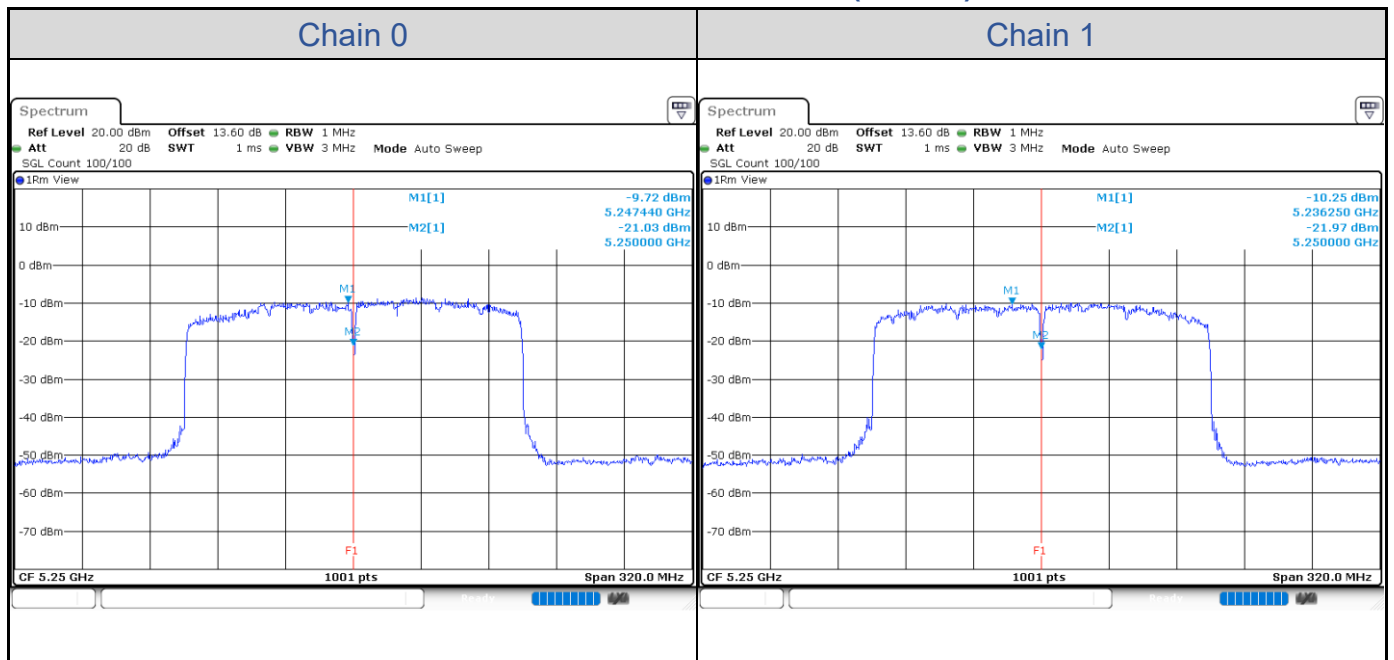

802.11ax HE80-Channel 42

802.11ax HE80-Channel 58

802.11ax HE80-Channel 106

802.11ax HE80-Channel 122

802.11ax HE80-Channel 155

802.11ax HE160

Band	Channel	Frequency (MHz)	PSD without Duty Factor (dBm/MHz)		Total PSD with Duty Factor (dBm/MHz)	Maximum Limit (dBm/MHz)	Pass / Fail
			Chain 0	Chain 1			
U-NII-1	50	5250	-9.72	-10.25	-1.02	9.99	Pass
U-NII-2A	50	5250	-8.67	-10.22	-0.42	3.99	Pass
U-NII-2C	114	5570	-9.45	-9.21	-0.37	3.99	Pass

802.11ax HE160-Channel 50-(U-NII-1)

802.11ax HE160-Channel 50-(U-NII-2A)

802.11ax HE160-Channel 114