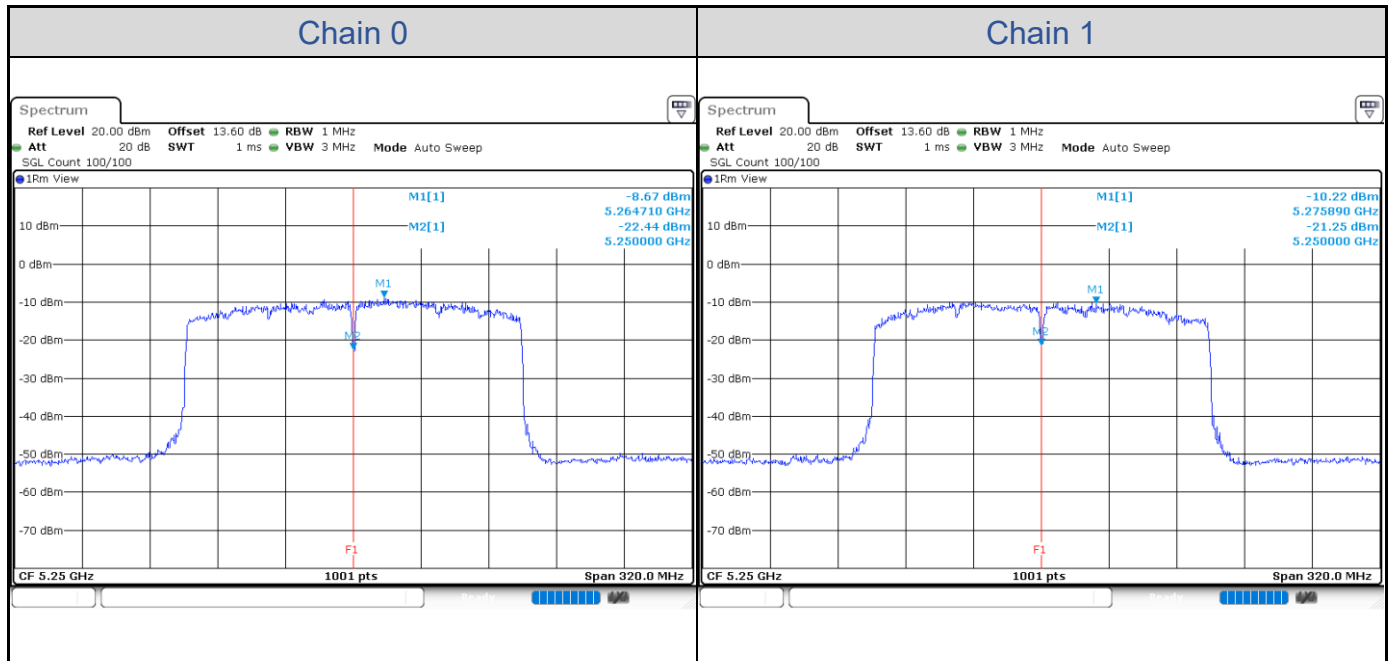

802.11ax HE80-Channel 42

802.11ax HE80-Channel 58

802.11ax HE80-Channel 106

802.11ax HE80-Channel 122

802.11ax HE80-Channel 155

802.11ax HE160

Band	Channel	Frequency (MHz)	PSD without Duty Factor (dBm/MHz)		Total PSD with Duty Factor (dBm/MHz)	Maximum Limit (dBm/MHz)	Pass / Fail
			Chain 0	Chain 1			
U-NII-1	50	5250	-9.72	-10.25	-1.02	9.99	Pass
U-NII-2A	50	5250	-8.67	-10.22	-0.42	3.99	Pass
U-NII-2C	114	5570	-9.45	-9.21	-0.37	3.99	Pass

802.11ax HE160-Channel 50-(U-NII-1)

802.11ax HE160-Channel 50-(U-NII-2A)

802.11ax HE160-Channel 114