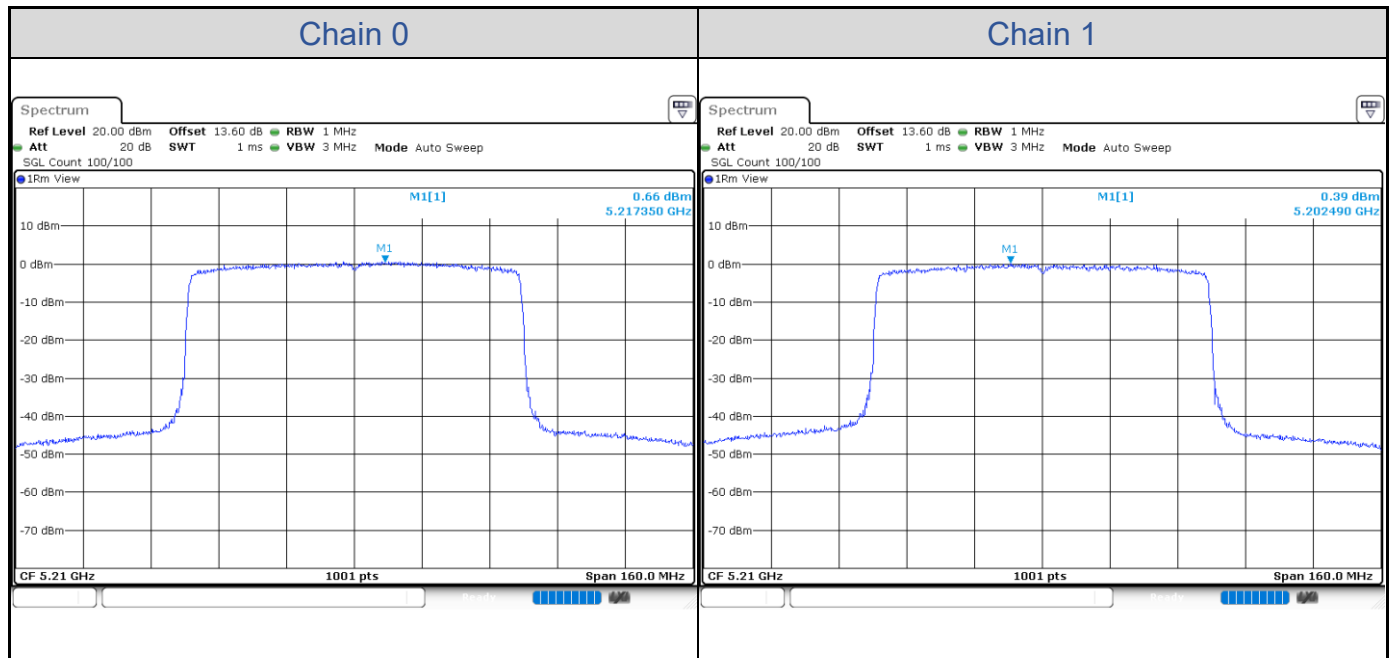

802.11ax HE40-Channel 102

802.11ax HE40-Channel 110

802.11ax HE40-Channel 134

802.11ax HE40-Channel 151

802.11ax HE40-Channel 159

802.11ax HE80

Band	Channel	Frequency (MHz)	PSD without Duty Factor (dBm/MHz)		Total PSD with Duty Factor (dBm/MHz)	Maximum Limit (dBm/MHz)	Pass / Fail
			Chain 0	Chain 1			
U-NII-1	42	5210	0.66	0.39	4.34	9.99	Pass
U-NII-2A	58	5290	-0.96	-1.34	2.66	3.99	Pass
U-NII-2C	106	5530	-0.90	-1.02	2.85	3.99	Pass
	122	5610	-1.49	-1.40	2.36	3.99	Pass

Band	Channel	Frequency (MHz)	PSD without Duty Factor (dBm/500kHz)		Total PSD with Duty Factor (dBm/500kHz)	Maximum Limit (dBm/500kHz)	Pass / Fail
			Chain 0	Chain 1			
U-NII-3	155	5775	0.72	0.84	4.59	22.99	Pass

802.11ax HE80-Channel 42

802.11ax HE80-Channel 58

802.11ax HE80-Channel 106

802.11ax HE80-Channel 122

802.11ax HE80-Channel 155

802.11ax HE160

Band	Channel	Frequency (MHz)	PSD without Duty Factor (dBm/MHz)		Total PSD with Duty Factor (dBm/MHz)	Maximum Limit (dBm/MHz)	Pass / Fail
			Chain 0	Chain 1			
U-NII-1	50	5250	-9.72	-10.25	-1.02	9.99	Pass
U-NII-2A	50	5250	-8.67	-10.22	-0.42	3.99	Pass
U-NII-2C	114	5570	-9.45	-9.21	-0.37	3.99	Pass