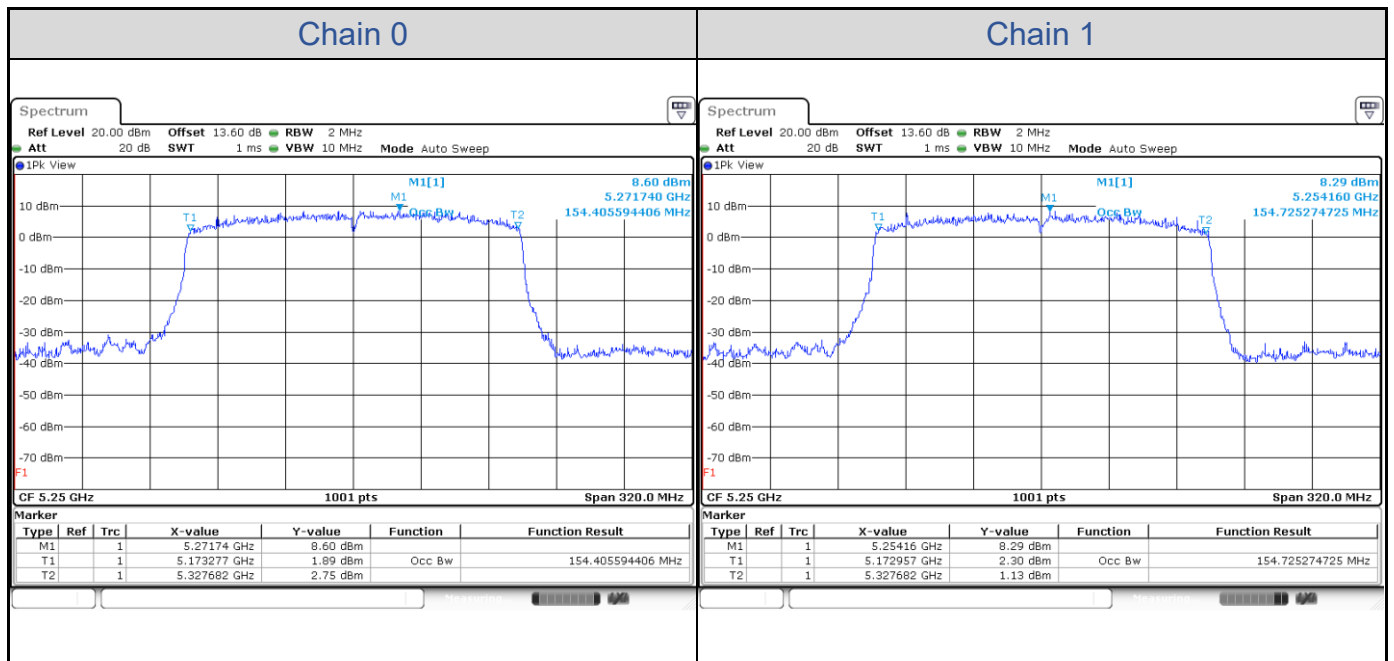

802.11ax HE160

Band	Channel	Frequency (MHz)	99% Bandwidth (MHz)	
			Chain 0	Chain 1
U-NII-1	50	5250	76.72	77.04
U-NII-2A	50	5250	77.68	77.68
U-NII-2C	114	5570	154.73	154.41

802.11ax HE160-Channel 50