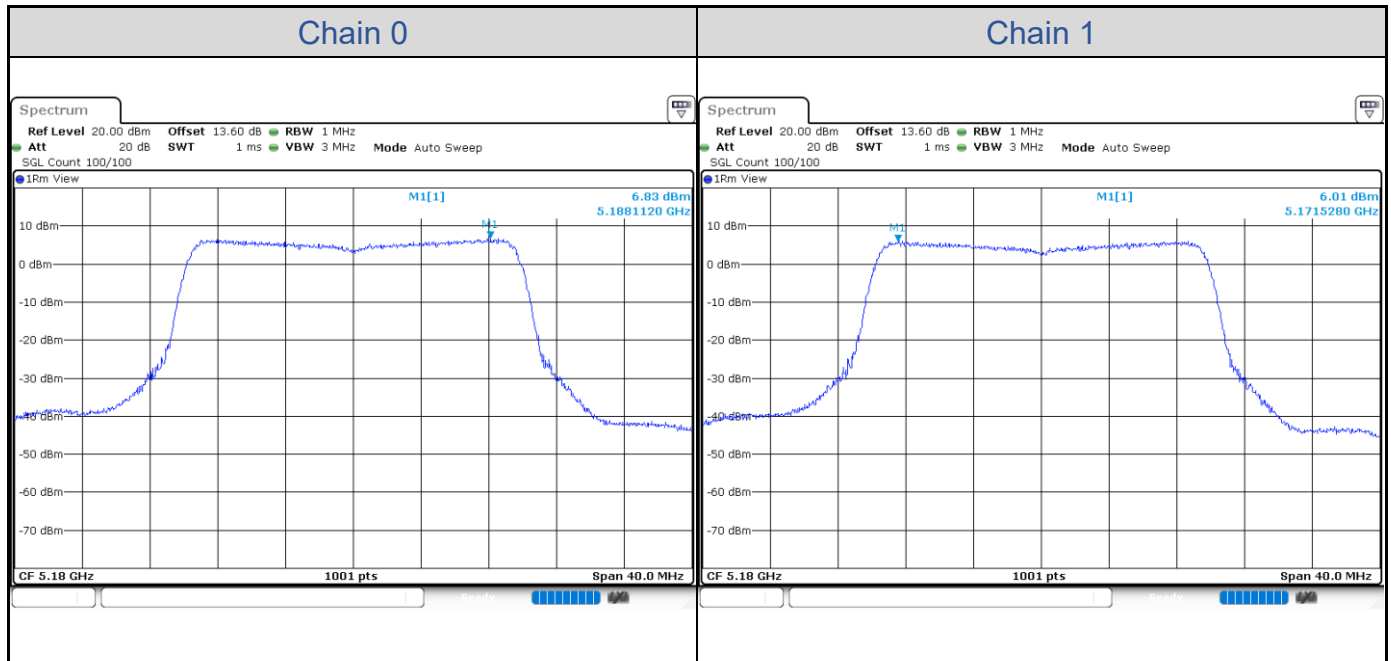

802.11ax HE20-Channel 36