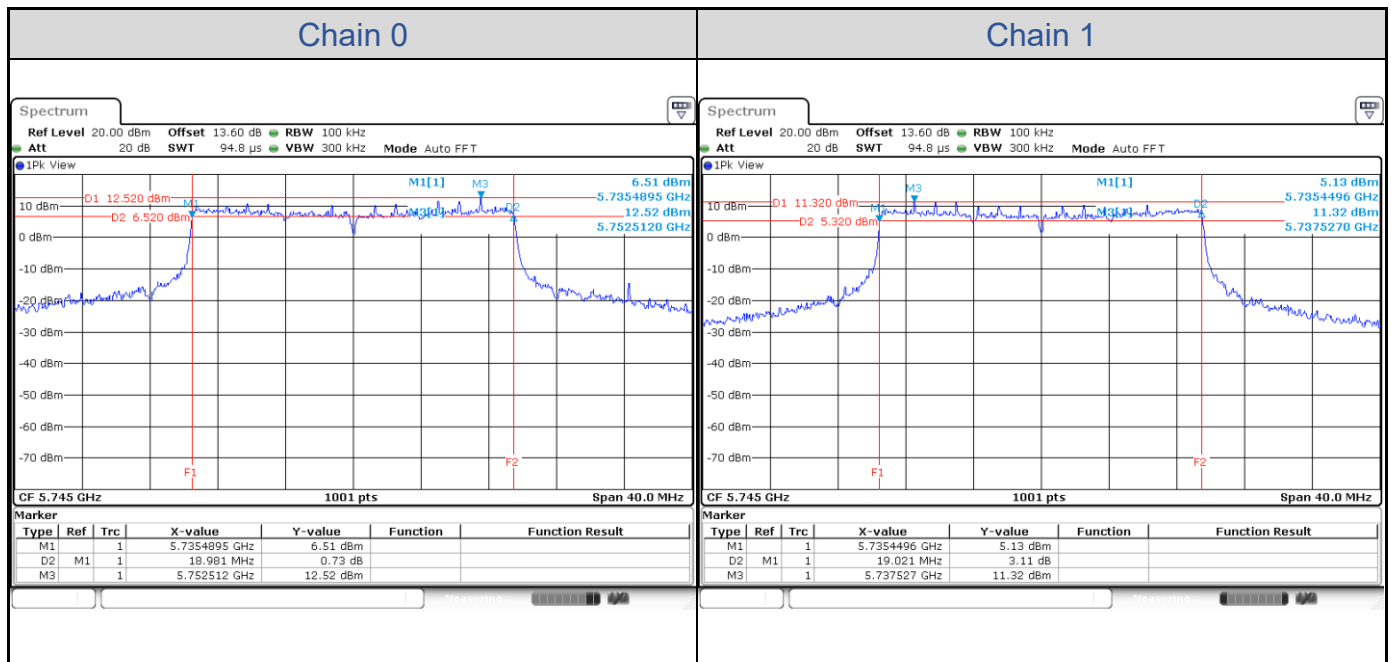

802.11ax HE20

Band	Channel	Frequency (MHz)	6 dB Bandwidth (MHz)		Limit (MHz)	Result
			Chain 0	Chain 1		
U-NII-3	149	5745	18.98	19.02	> 0.5	Pass
	157	5785	18.98	19.06	> 0.5	Pass
	165	5825	19.06	19.02	> 0.5	Pass

802.11ax HE20-Channel 149