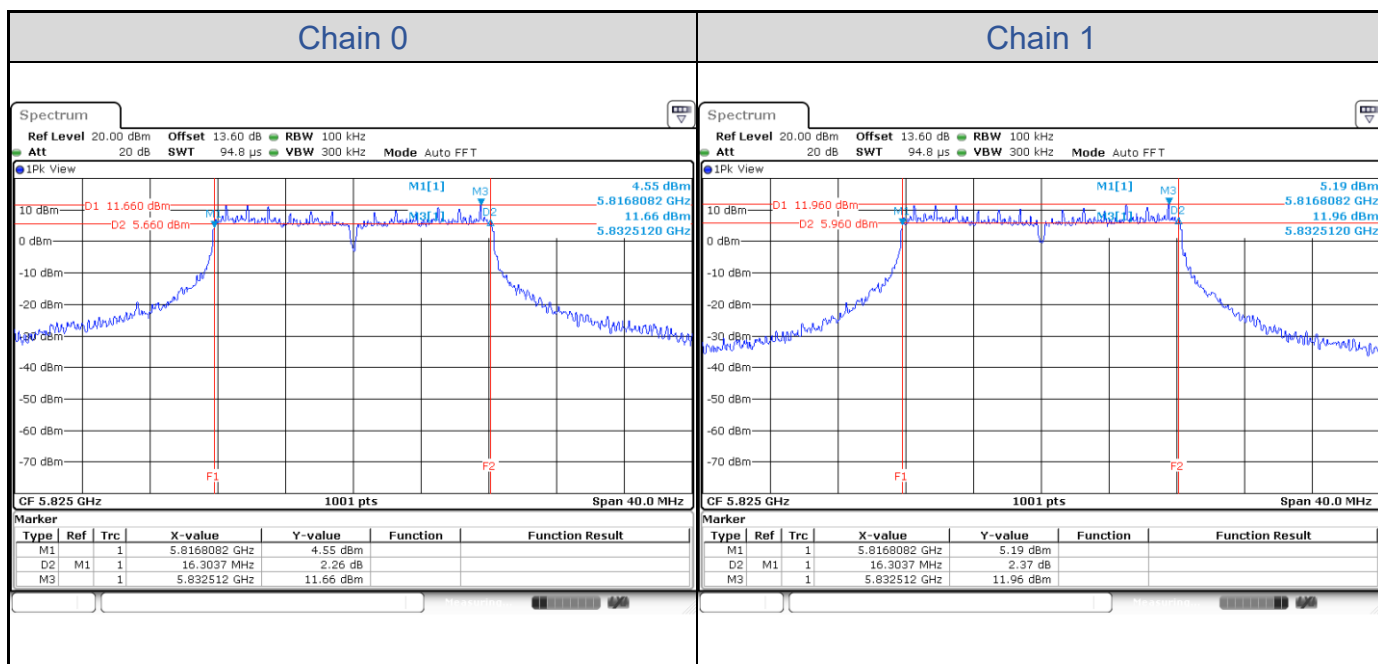

802.11a-Channel 165