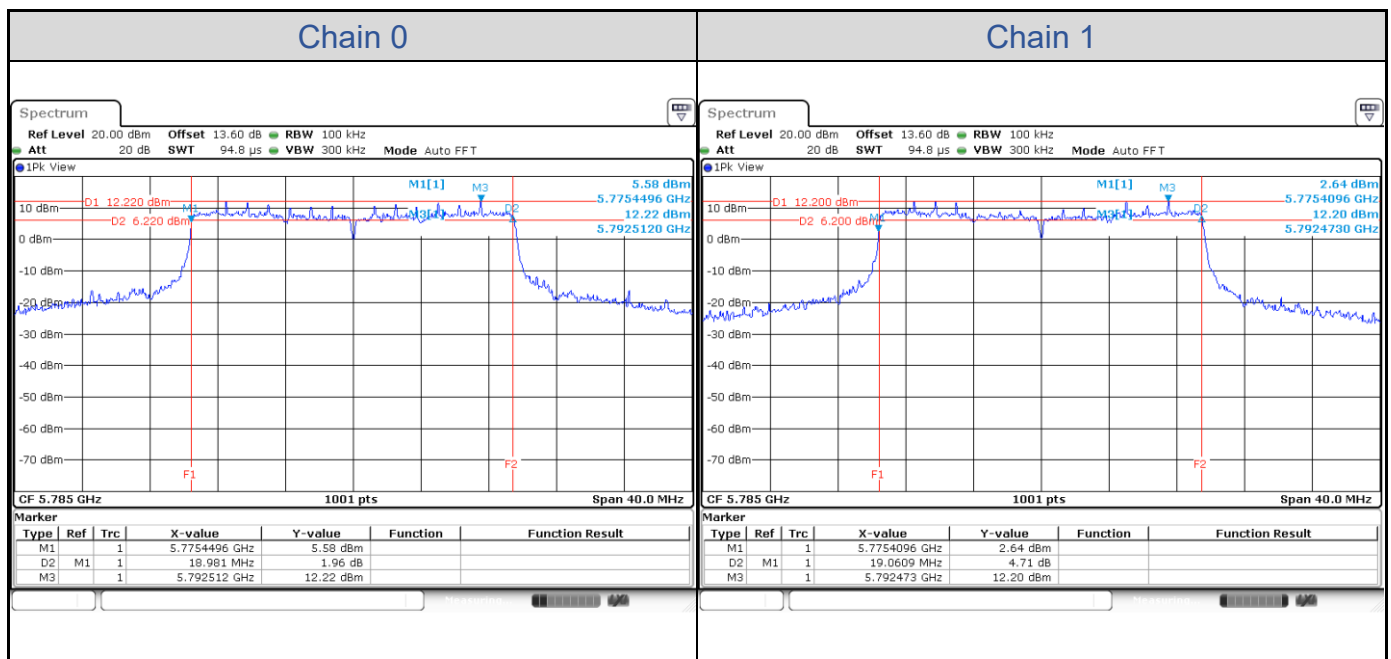

802.11ax HE20-Channel 157