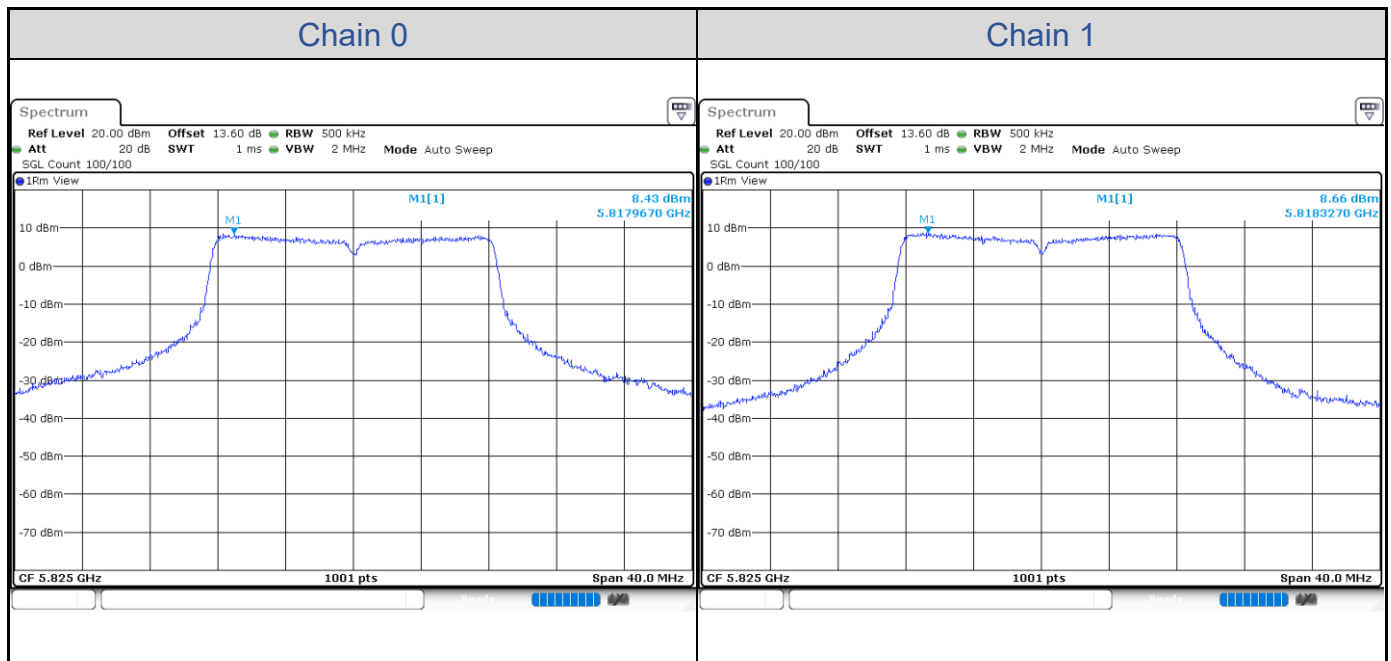

802.11a-Channel 140

802.11a-Channel 149

802.11a-Channel 157

802.11a-Channel 165

802.11ax HE20

Band	Channel	Frequency (MHz)	PSD without Duty Factor (dBm/MHz)		Total PSD with Duty Factor (dBm/MHz)	Maximum Limit (dBm/MHz)	Pass / Fail
			Chain 0	Chain 1			
U-NII-1	36	5180	6.83	6.01	9.56	9.99	Pass
	40	5200	6.91	6.15	9.66	9.99	Pass
	48	5240	6.90	6.36	9.76	9.99	Pass
U-NII-2A	52	5260	1.11	0.44	3.90	3.99	Pass
	60	5300	0.80	0.37	3.71	3.99	Pass
	64	5320	0.66	0.32	3.61	3.99	Pass
U-NII-2C	100	5500	-0.01	0.54	3.39	3.99	Pass
	116	5580	0.38	0.27	3.44	3.99	Pass
	140	5700	0.70	0.34	3.64	3.99	Pass