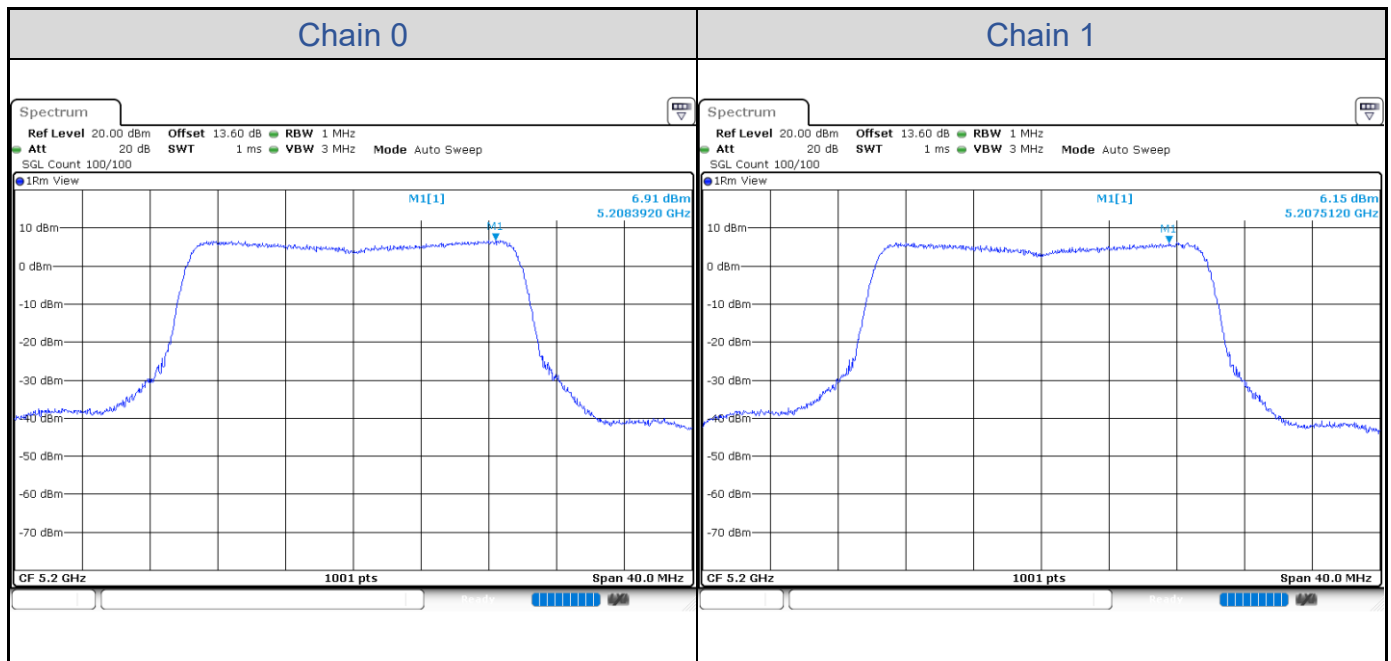

802.11ax HE20-Channel 40