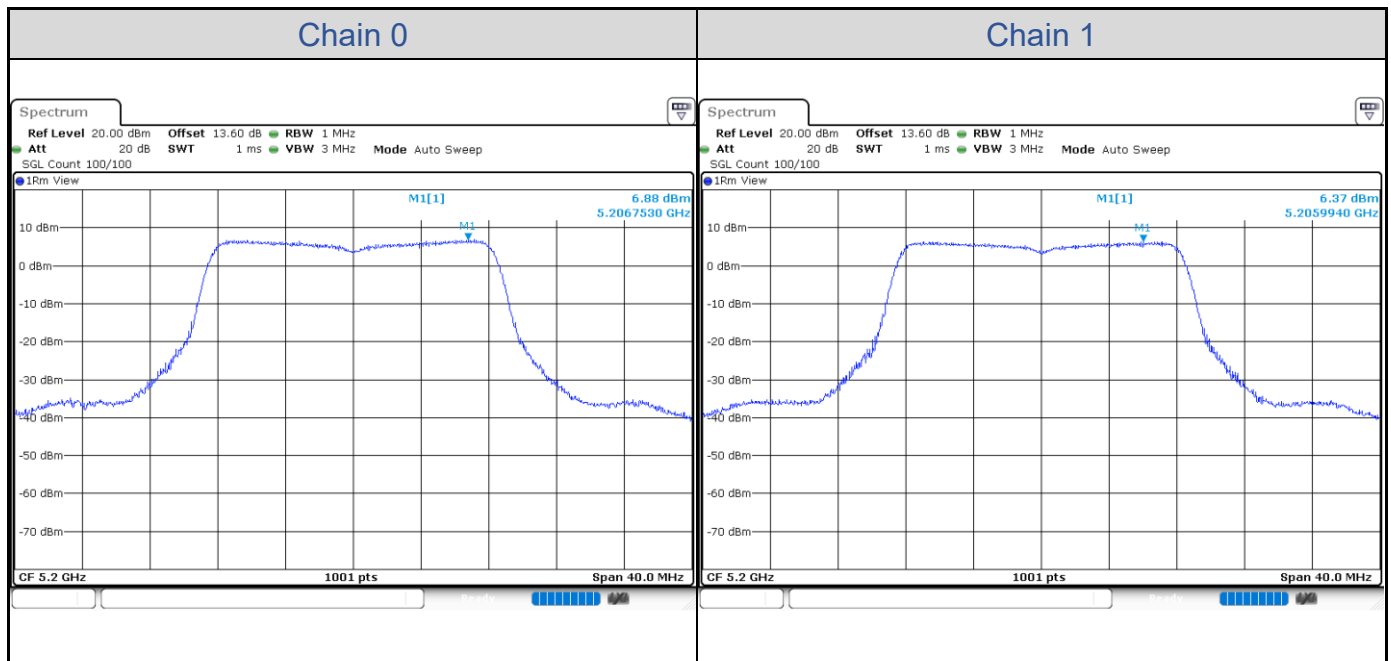

802.11a-Channel 40