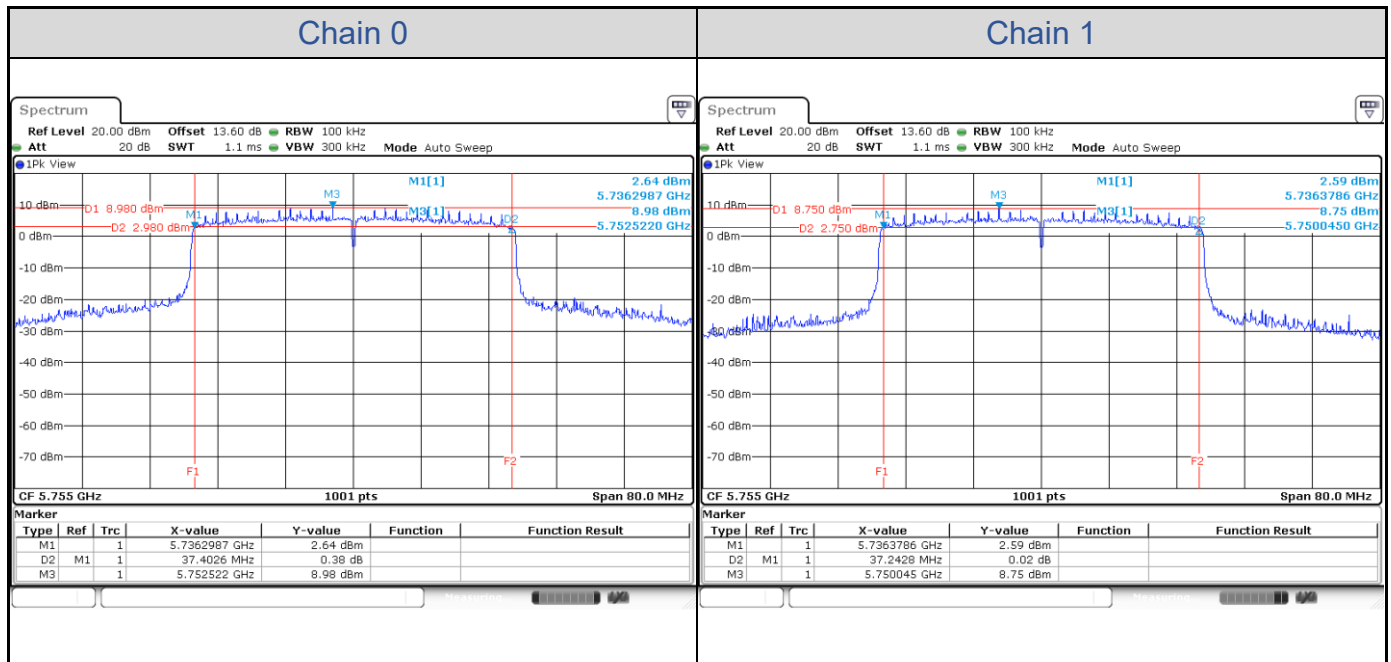

802.11ax HE40

Band	Channel	Frequency (MHz)	6 dB Bandwidth (MHz)		Limit (MHz)	Result
			Chain 0	Chain 1		
U-NII-3	151	5755	37.40	37.24	> 0.5	Pass
	159	5795	37.64	37.64	> 0.5	Pass

802.11ax HE40-Channel 151