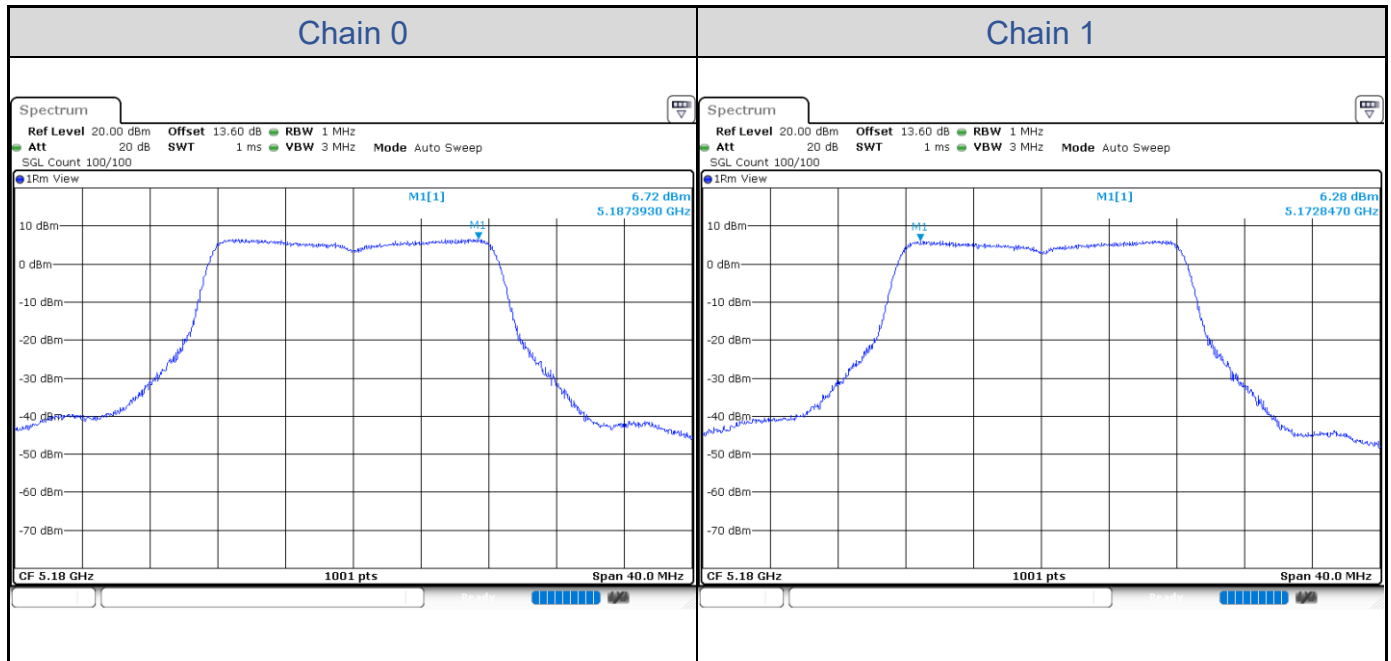

802.11a-Channel 36