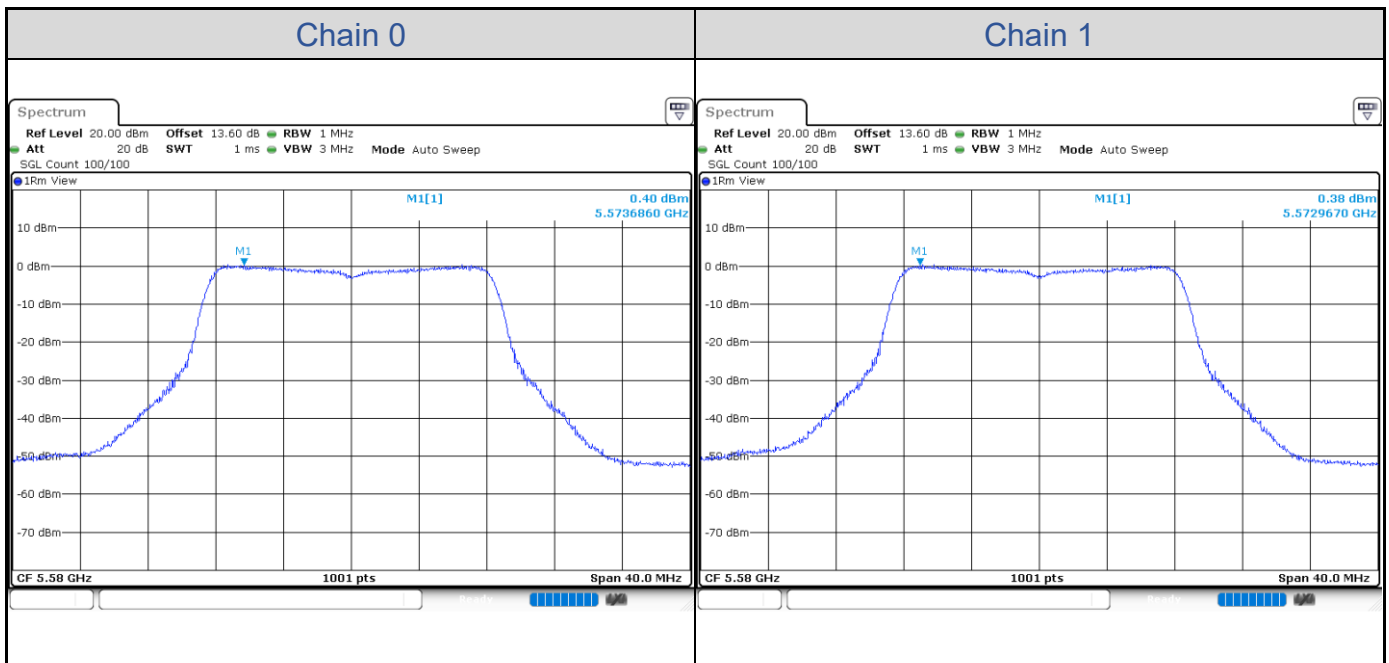

802.11a-Channel 36

802.11a-Channel 40

802.11a-Channel 48

802.11a-Channel 52

802.11a-Channel 60

802.11a-Channel 64

802.11a-Channel 100

802.11a-Channel 116

802.11a-Channel 140

802.11a-Channel 149

802.11a-Channel 157

802.11a-Channel 165

802.11ax HE20

Band	Channel	Frequency (MHz)	PSD without Duty Factor (dBm/MHz)		Total PSD with Duty Factor (dBm/MHz)	Maximum Limit (dBm/MHz)	Pass / Fail
			Chain 0	Chain 1			
U-NII-1	36	5180	6.83	6.01	9.56	9.99	Pass
	40	5200	6.91	6.15	9.66	9.99	Pass
	48	5240	6.90	6.36	9.76	9.99	Pass
U-NII-2A	52	5260	1.11	0.44	3.90	3.99	Pass
	60	5300	0.80	0.37	3.71	3.99	Pass
	64	5320	0.66	0.32	3.61	3.99	Pass
U-NII-2C	100	5500	-0.01	0.54	3.39	3.99	Pass
	116	5580	0.38	0.27	3.44	3.99	Pass
	140	5700	0.70	0.34	3.64	3.99	Pass