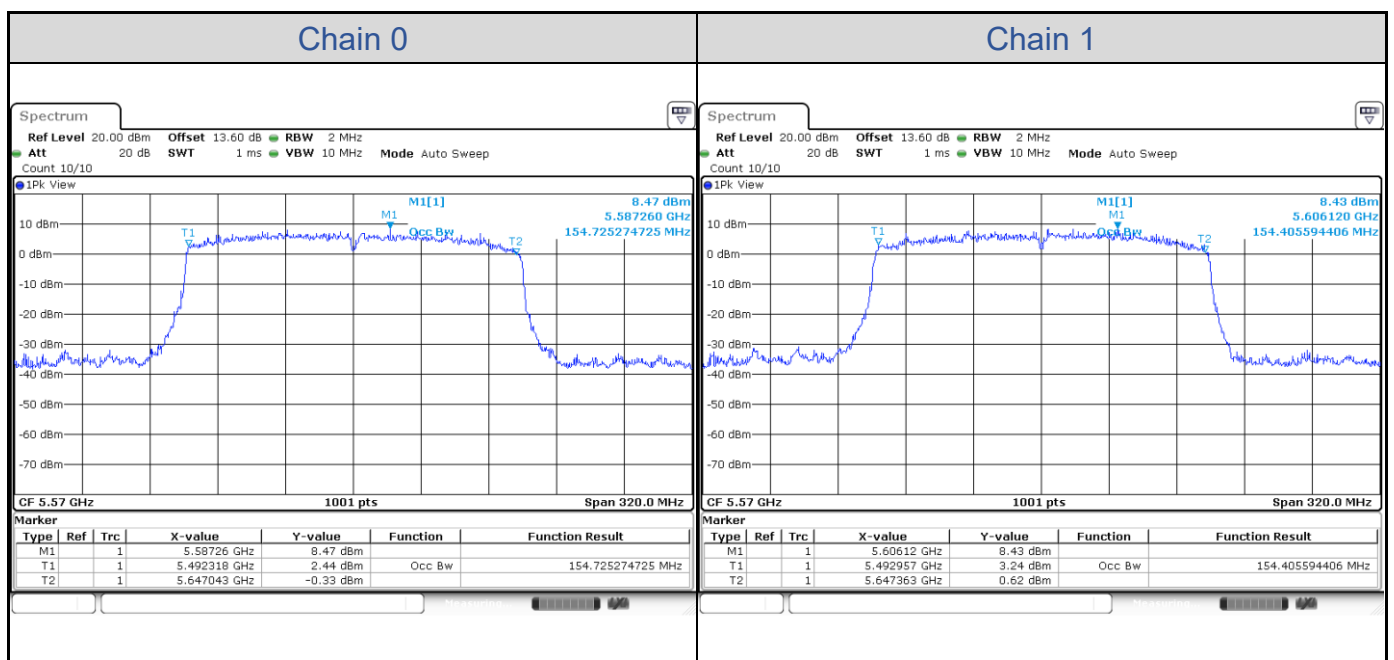

802.11ax HE160-Channel 114