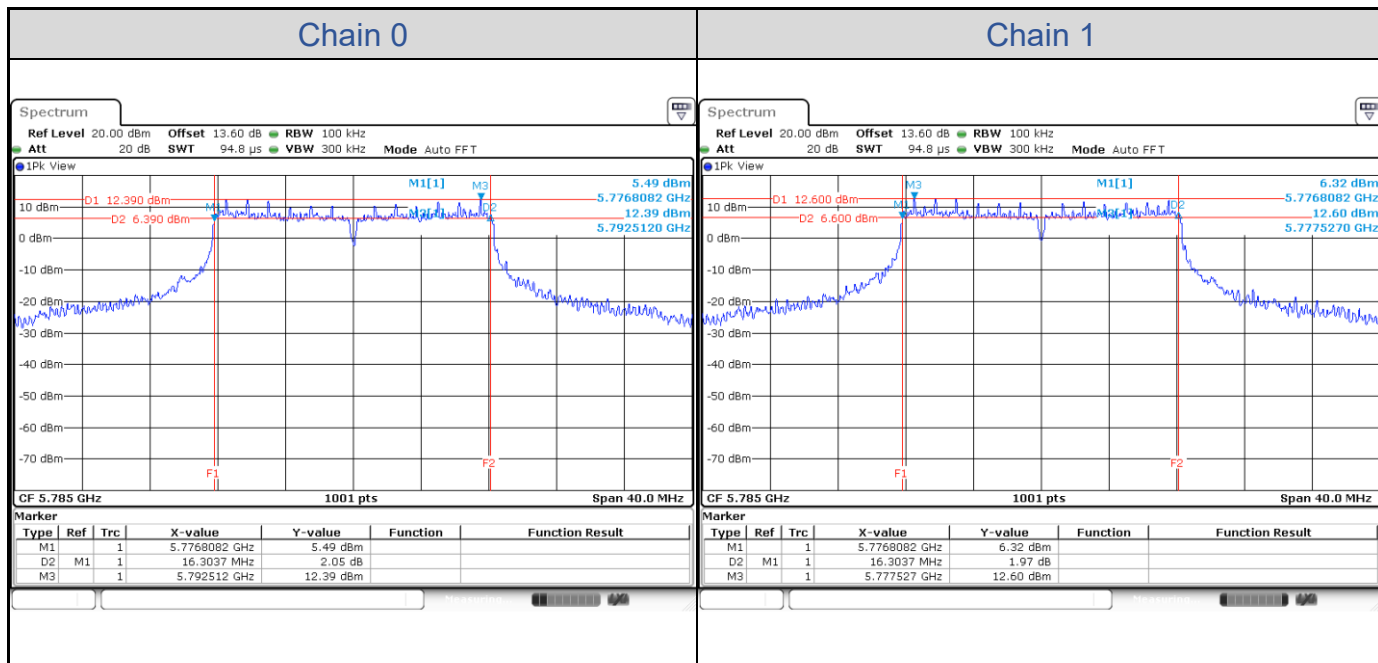

802.11a-Channel 157