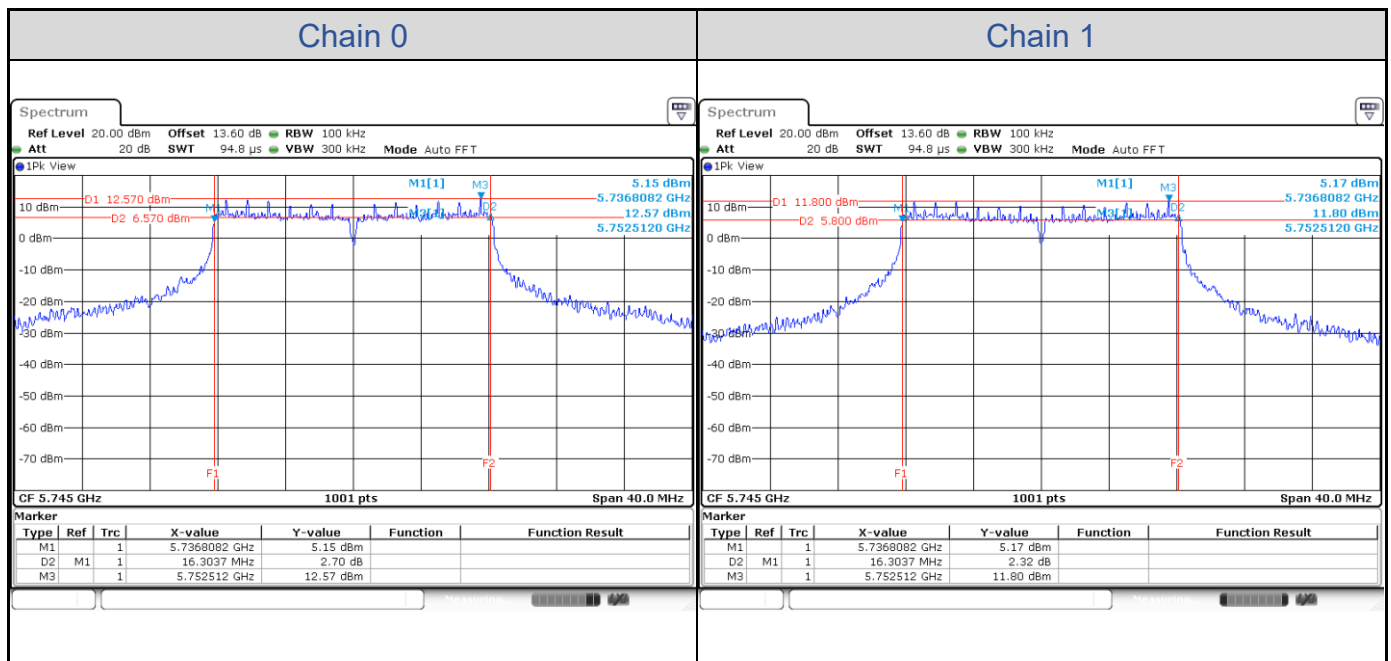

Test Result of 6 dB Bandwidth

802.11a

Band	Channel	Frequency (MHz)	6 dB Bandwidth (MHz)		Limit (MHz)	Result
			Chain 0	Chain 1		
U-NII-3	149	5745	16.30	16.30	> 0.5	Pass
	157	5785	16.30	16.30	> 0.5	Pass
	165	5825	16.30	16.30	> 0.5	Pass

802.11a-Channel 149