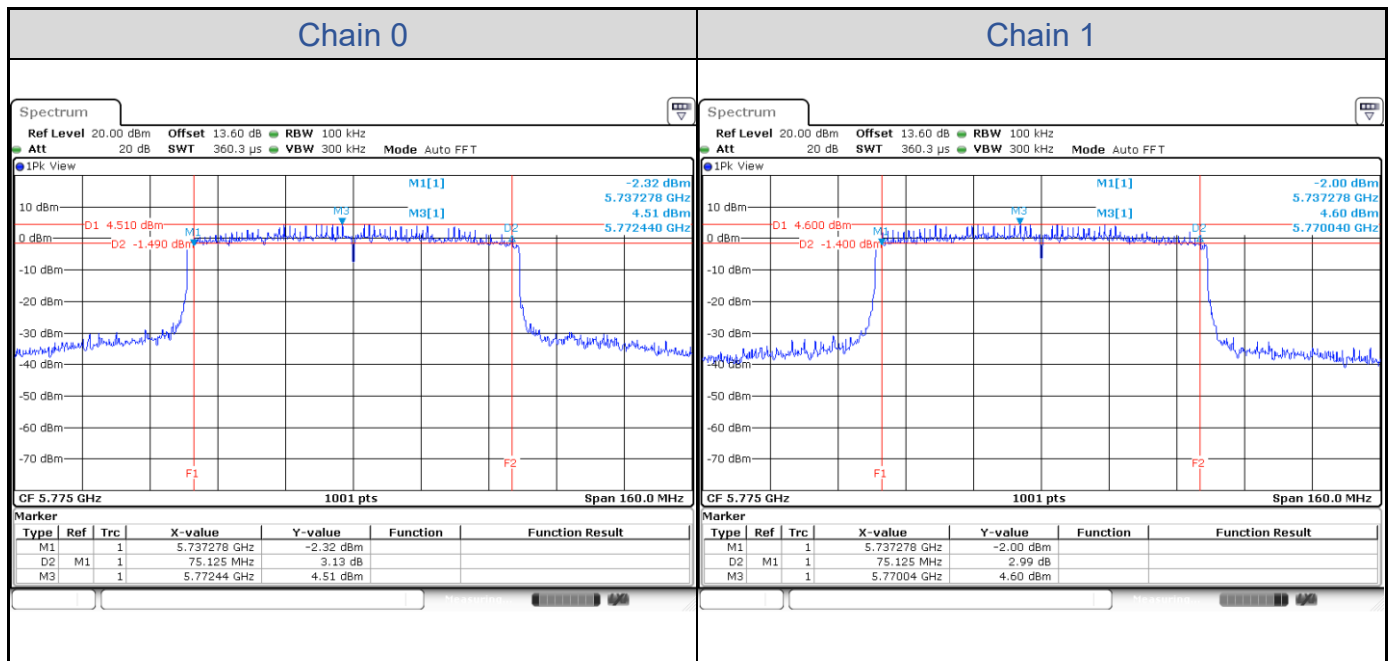

802.11ax HE80

Band	Channel	Frequency (MHz)	6 dB Bandwidth (MHz)		Limit (MHz)	Result
			Chain 0	Chain 1		
U-NII-3	155	5775	75.13	75.13	> 0.5	Pass

802.11ax HE80-Channel 155