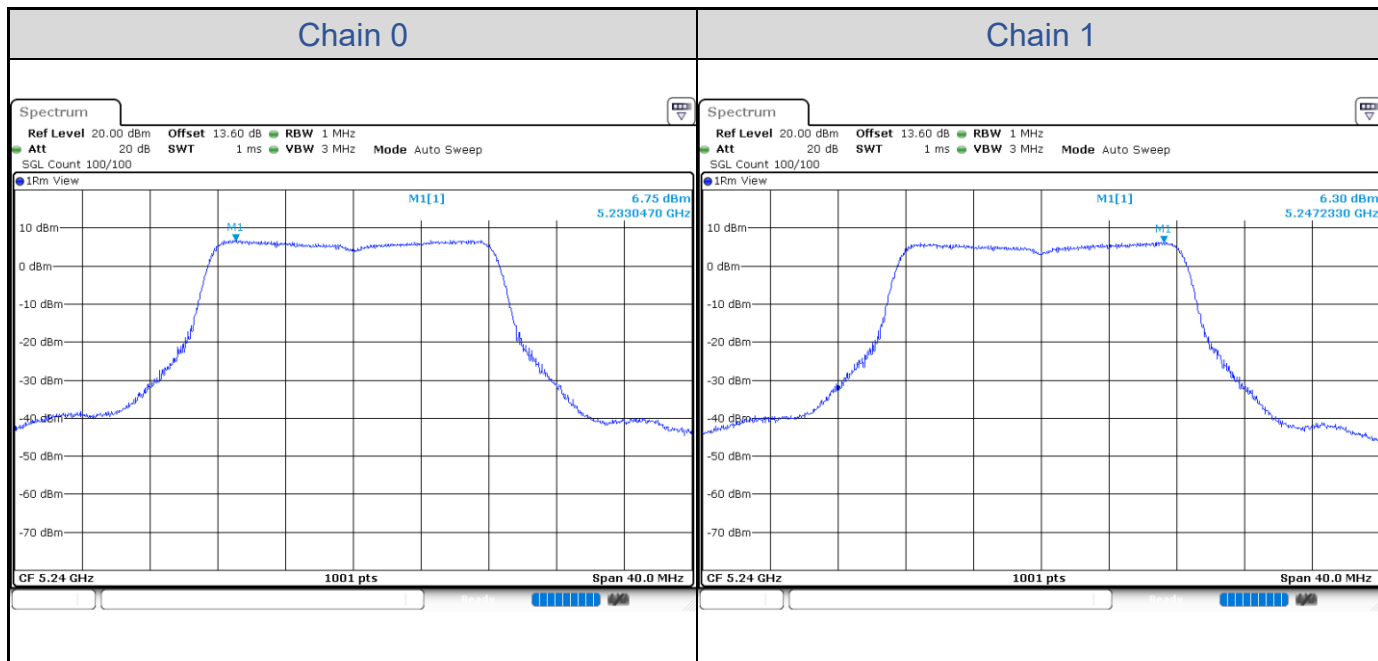

802.11a-Channel 48