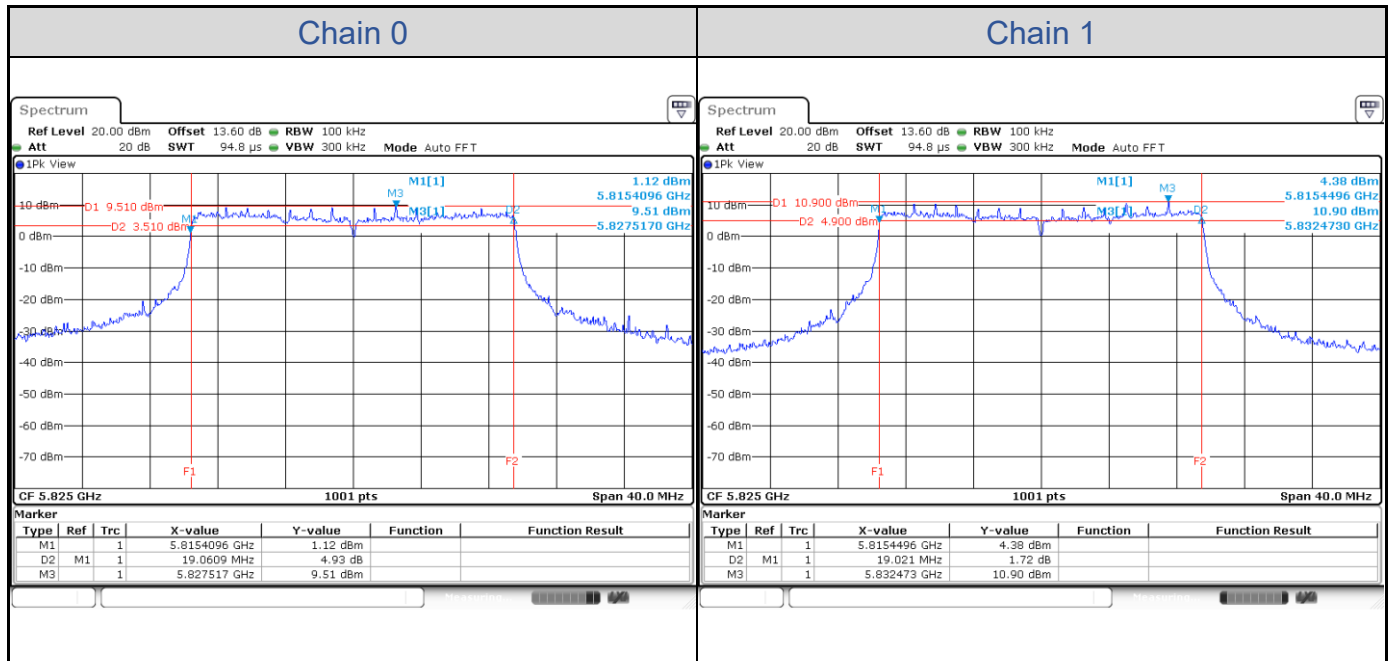

802.11ax HE20-Channel 165

802.11ax HE40

Band	Channel	Frequency (MHz)	6 dB Bandwidth (MHz)		Limit (MHz)	Result
			Chain 0	Chain 1		
U-NII-3	151	5755	37.40	37.24	> 0.5	Pass
	159	5795	37.64	37.64	> 0.5	Pass

802.11ax HE40-Channel 151