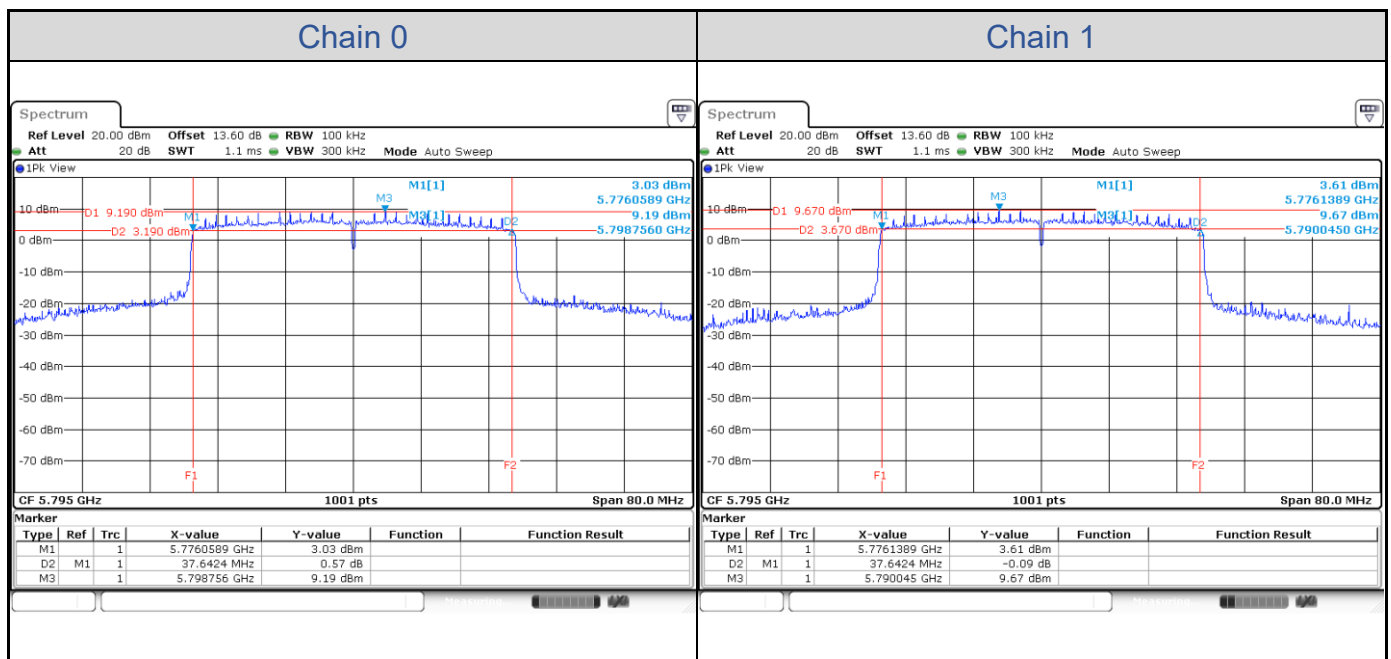

802.11ax HE40-Channel 159