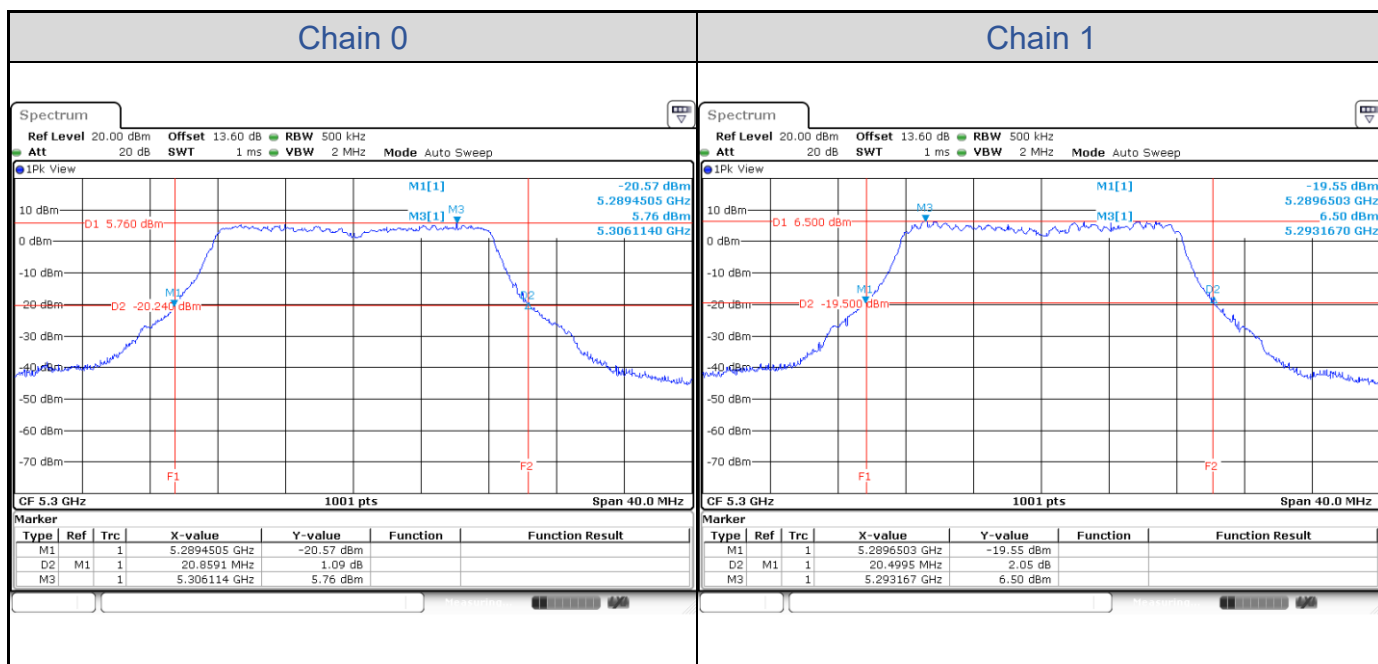

Appendix E: Test Results of Conducted Test (PINE_Omni antenna)

Test Result of 26 dB Bandwidth

802.11a

Band	Channel	Frequency (MHz)	26 dB Bandwidth (MHz)	
			Chain 0	Chain 1
U-NII-1	36	5180	20.90	20.46
	40	5200	20.86	20.42
	48	5240	20.82	20.50
U-NII-2A	52	5260	21.02	20.38
	60	5300	20.86	20.50
	64	5320	21.10	20.42
U-NII-2C	100	5500	21.02	20.42
	116	5580	21.02	20.42
	140	5700	21.06	20.50

802.11a-Channel 36

802.11a-Channel 40

802.11a-Channel 48

802.11a-Channel 52

802.11a-Channel 60

802.11a-Channel 64

802.11a-Channel 100

802.11a-Channel 116