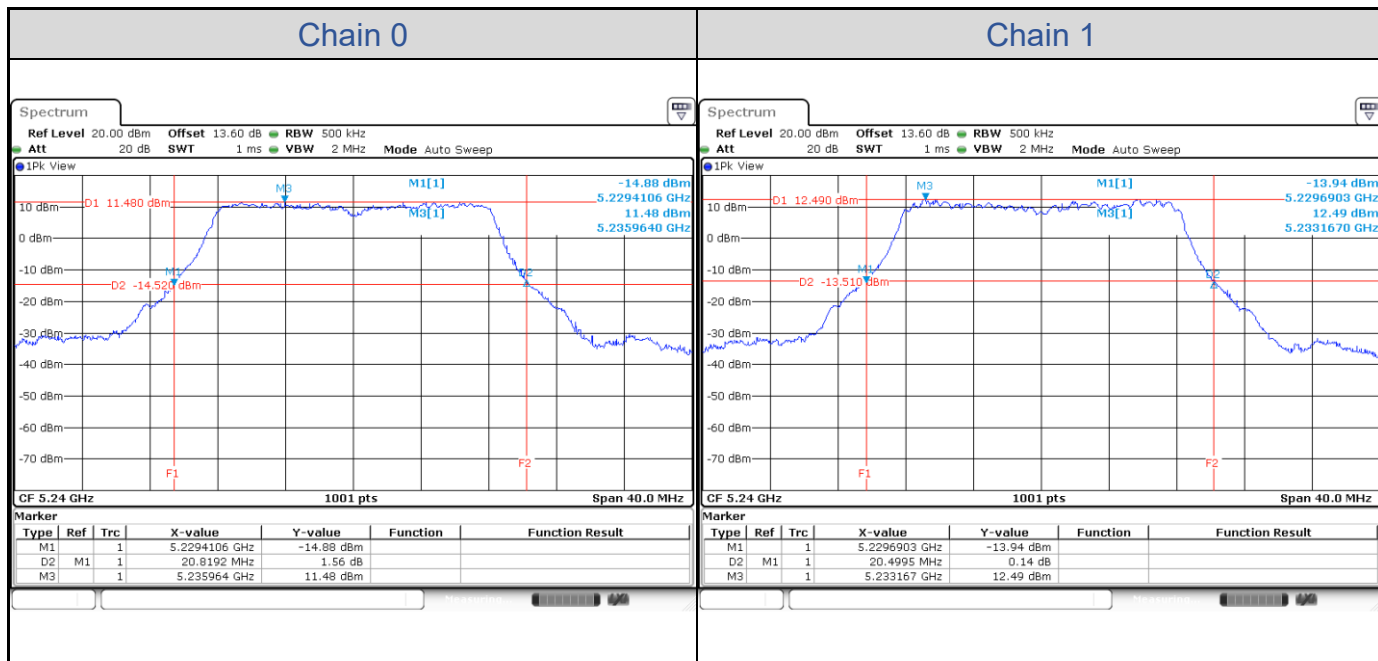

Appendix E: Test Results of Conducted Test (PINE_Omni antenna)

Test Result of 26 dB Bandwidth

802.11a

Band	Channel	Frequency (MHz)	26 dB Bandwidth (MHz)	
			Chain 0	Chain 1
U-NII-1	36	5180	20.90	20.46
	40	5200	20.86	20.42
	48	5240	20.82	20.50
U-NII-2A	52	5260	21.02	20.38
	60	5300	20.86	20.50
	64	5320	21.10	20.42
U-NII-2C	100	5500	21.02	20.42
	116	5580	21.02	20.42
	140	5700	21.06	20.50

802.11a-Channel 36

802.11a-Channel 40

802.11a-Channel 48

802.11a-Channel 52

802.11a-Channel 60

802.11a-Channel 64

802.11a-Channel 100

802.11a-Channel 116