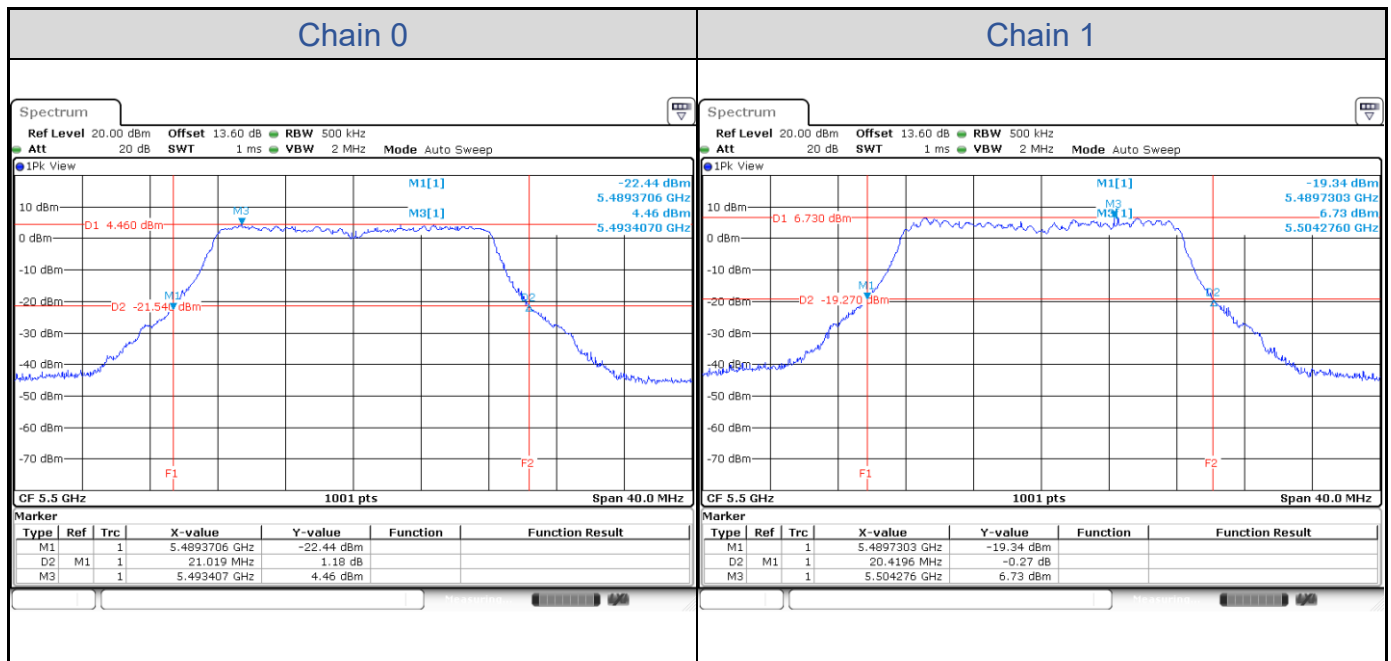

Appendix E: Test Results of Conducted Test (PINE_Omni antenna)

Test Result of 26 dB Bandwidth

802.11a

Band	Channel	Frequency (MHz)	26 dB Bandwidth (MHz)	
			Chain 0	Chain 1
U-NII-1	36	5180	20.90	20.46
	40	5200	20.86	20.42
	48	5240	20.82	20.50
U-NII-2A	52	5260	21.02	20.38
	60	5300	20.86	20.50
	64	5320	21.10	20.42
U-NII-2C	100	5500	21.02	20.42
	116	5580	21.02	20.42
	140	5700	21.06	20.50

802.11a-Channel 36

802.11a-Channel 40

802.11a-Channel 48

802.11a-Channel 52

802.11a-Channel 60

802.11a-Channel 64

802.11a-Channel 100

802.11a-Channel 116