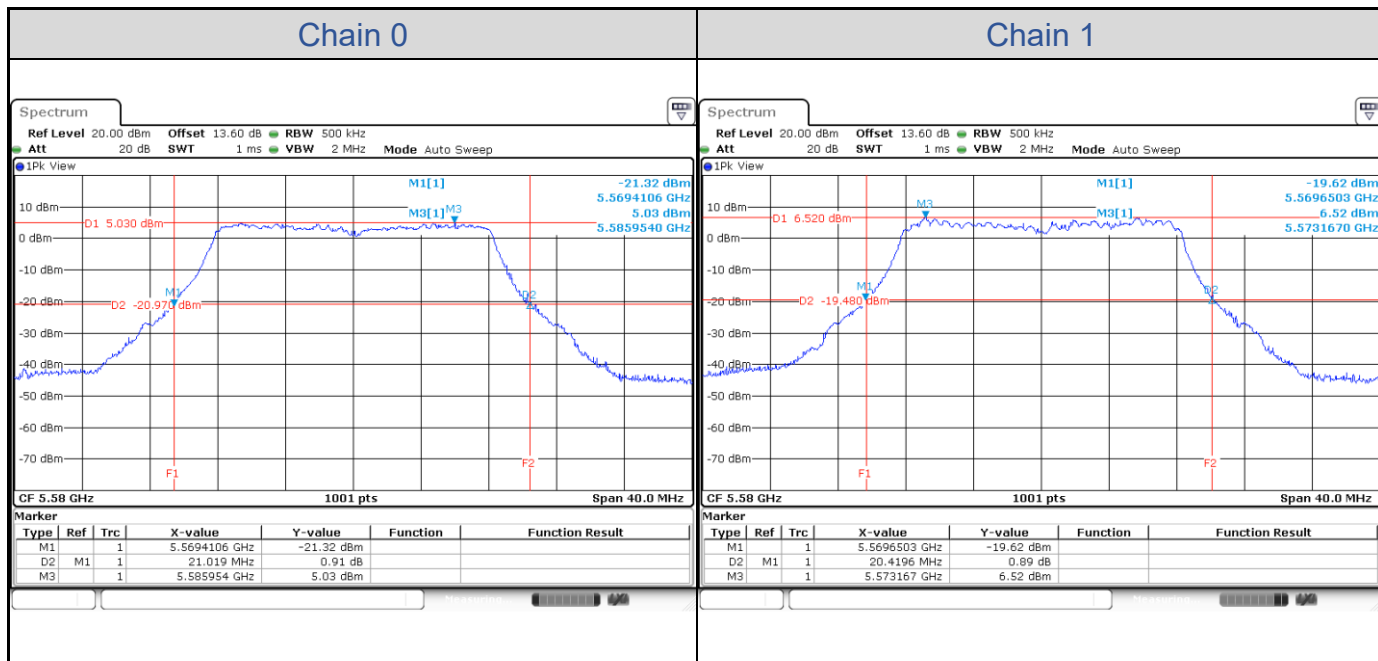

Appendix E: Test Results of Conducted Test (PINE_Omni antenna)

Test Result of 26 dB Bandwidth

802.11a

Band	Channel	Frequency (MHz)	26 dB Bandwidth (MHz)	
			Chain 0	Chain 1
U-NII-1	36	5180	20.90	20.46
	40	5200	20.86	20.42
	48	5240	20.82	20.50
U-NII-2A	52	5260	21.02	20.38
	60	5300	20.86	20.50
	64	5320	21.10	20.42
U-NII-2C	100	5500	21.02	20.42
	116	5580	21.02	20.42
	140	5700	21.06	20.50

802.11a-Channel 36

802.11a-Channel 40

802.11a-Channel 48

802.11a-Channel 52

802.11a-Channel 60

802.11a-Channel 64

802.11a-Channel 100

802.11a-Channel 116