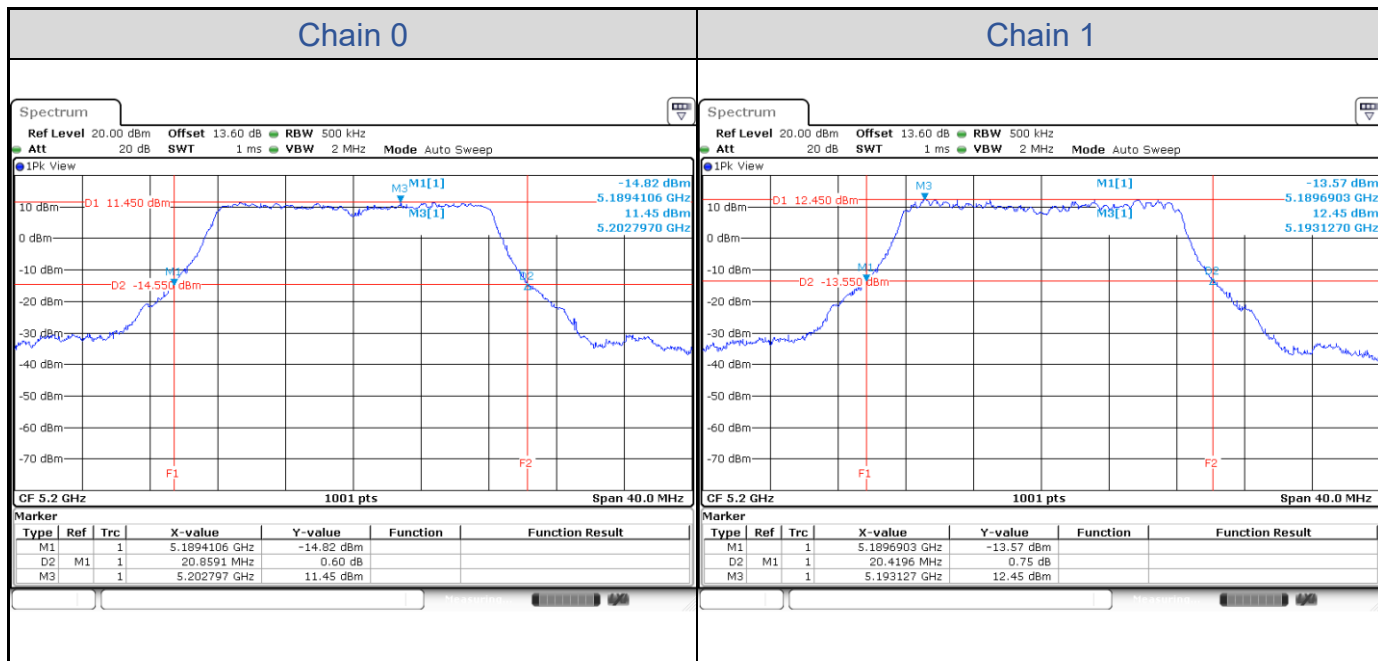

Appendix E: Test Results of Conducted Test (PINE_Omni antenna)

Test Result of 26 dB Bandwidth

802.11a

Band	Channel	Frequency (MHz)	26 dB Bandwidth (MHz)	
			Chain 0	Chain 1
U-NII-1	36	5180	20.90	20.46
	40	5200	20.86	20.42
	48	5240	20.82	20.50
U-NII-2A	52	5260	21.02	20.38
	60	5300	20.86	20.50
	64	5320	21.10	20.42
U-NII-2C	100	5500	21.02	20.42
	116	5580	21.02	20.42
	140	5700	21.06	20.50

802.11a-Channel 36

802.11a-Channel 40

802.11a-Channel 48

802.11a-Channel 52

802.11a-Channel 60

802.11a-Channel 64

802.11a-Channel 100

802.11a-Channel 116