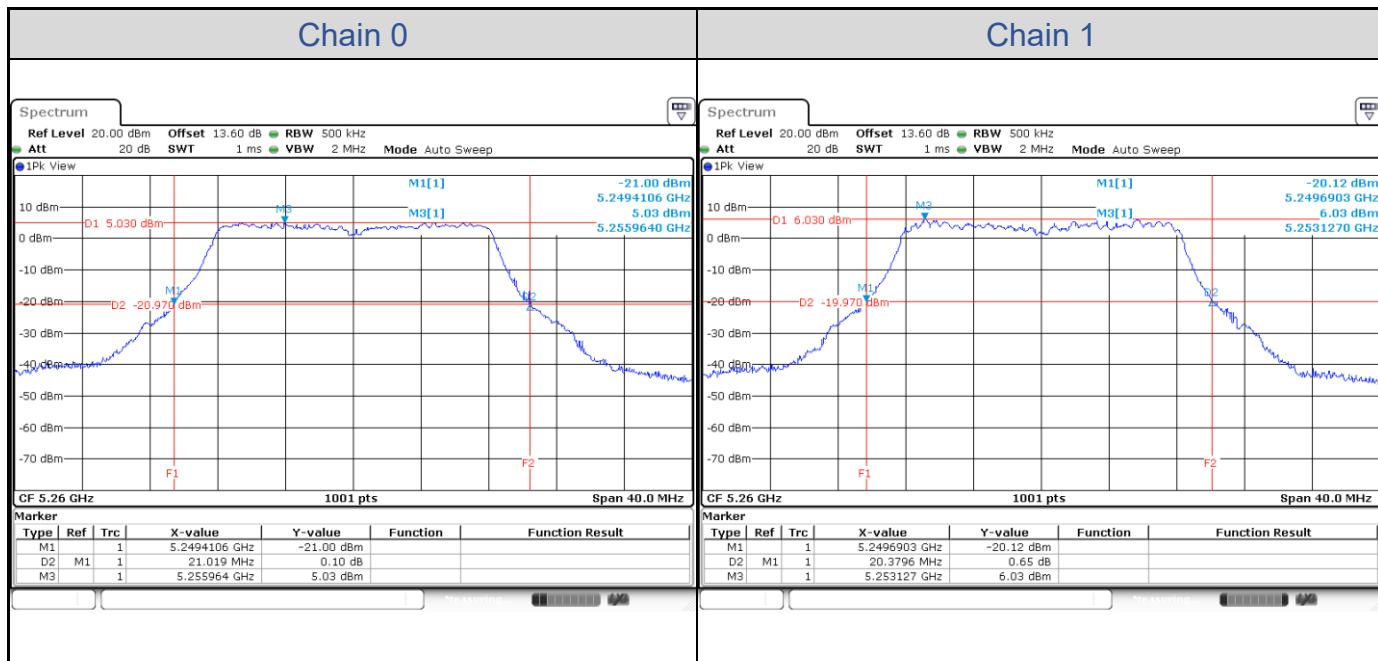

Appendix E: Test Results of Conducted Test (PINE_Omni antenna)

Test Result of 26 dB Bandwidth

802.11a

Band	Channel	Frequency (MHz)	26 dB Bandwidth (MHz)	
			Chain 0	Chain 1
U-NII-1	36	5180	20.90	20.46
	40	5200	20.86	20.42
	48	5240	20.82	20.50
U-NII-2A	52	5260	21.02	20.38
	60	5300	20.86	20.50
	64	5320	21.10	20.42
U-NII-2C	100	5500	21.02	20.42
	116	5580	21.02	20.42
	140	5700	21.06	20.50

802.11a-Channel 36

802.11a-Channel 40

802.11a-Channel 48

802.11a-Channel 52

802.11a-Channel 60

802.11a-Channel 64

802.11a-Channel 100

802.11a-Channel 116