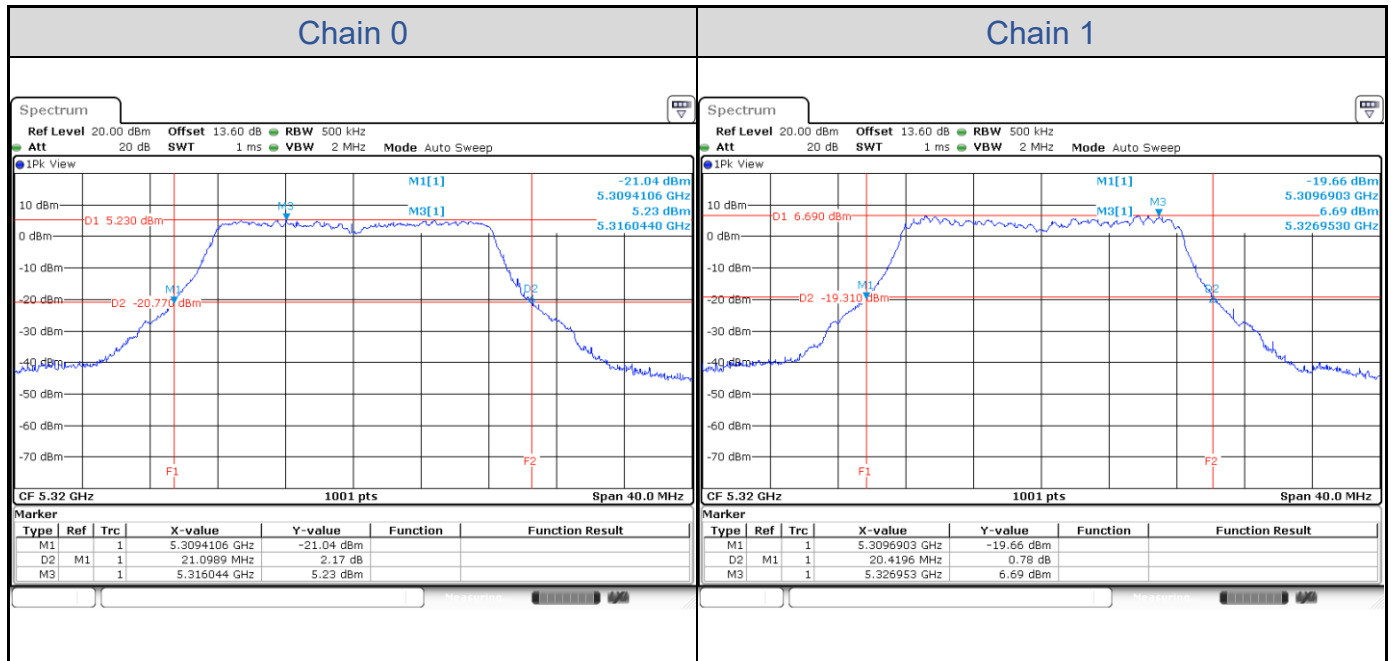

Appendix E: Test Results of Conducted Test (PINE_Omni antenna)

Test Result of 26 dB Bandwidth

802.11a

Band	Channel	Frequency (MHz)	26 dB Bandwidth (MHz)	
			Chain 0	Chain 1
U-NII-1	36	5180	20.90	20.46
	40	5200	20.86	20.42
	48	5240	20.82	20.50
U-NII-2A	52	5260	21.02	20.38
	60	5300	20.86	20.50
	64	5320	21.10	20.42
U-NII-2C	100	5500	21.02	20.42
	116	5580	21.02	20.42
	140	5700	21.06	20.50

802.11a-Channel 36

802.11a-Channel 40

802.11a-Channel 48

802.11a-Channel 52

802.11a-Channel 60

802.11a-Channel 64

802.11a-Channel 100

802.11a-Channel 116