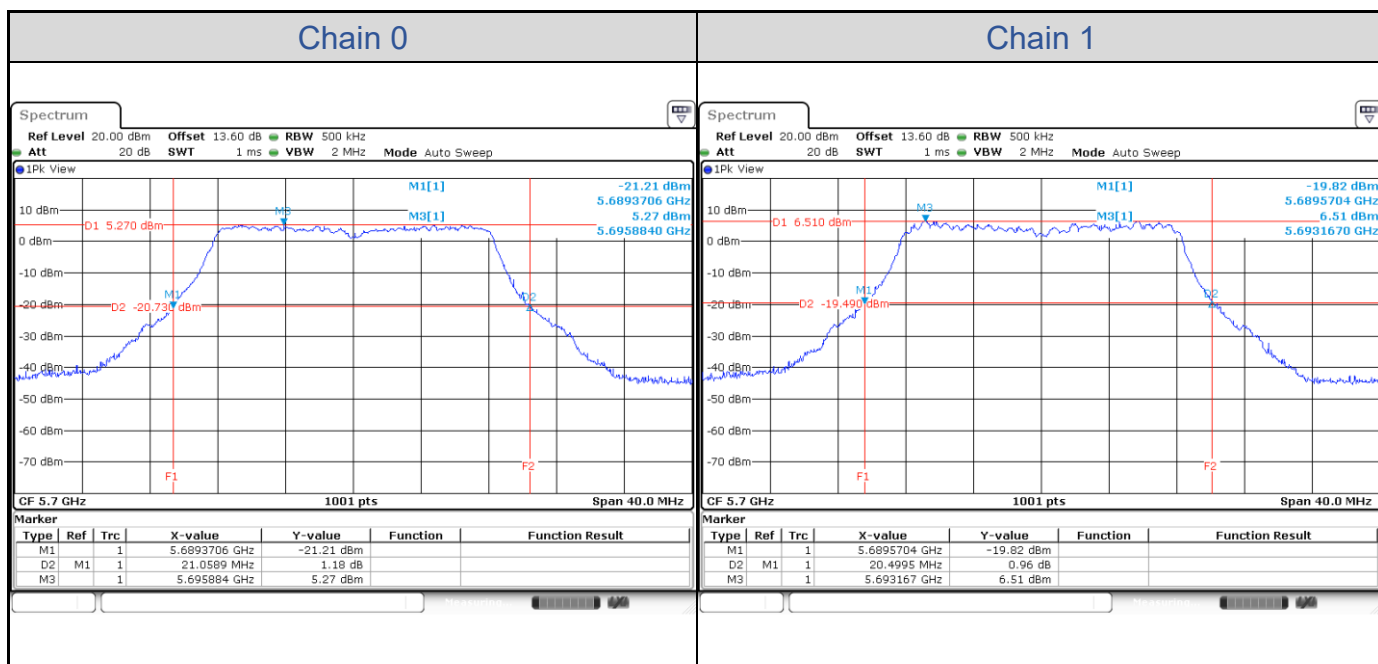

802.11a-Channel 140