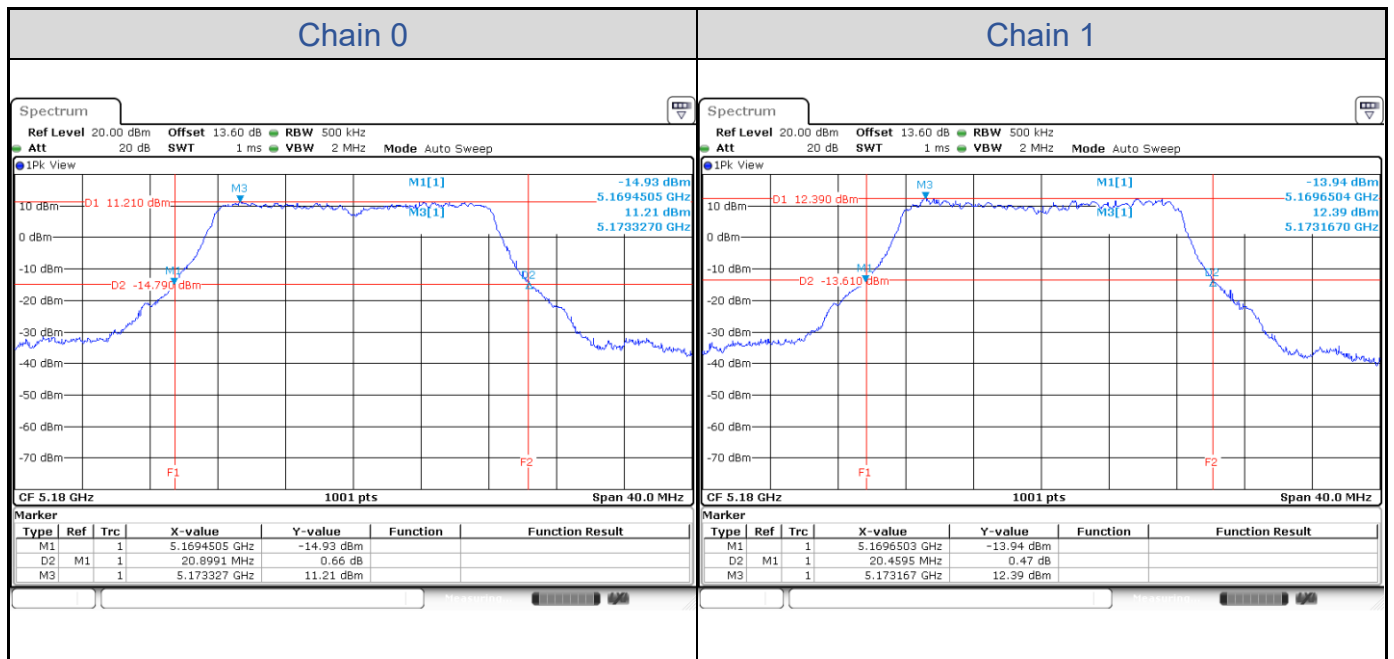

Appendix E: Test Results of Conducted Test (PINE_Omni antenna)

Test Result of 26 dB Bandwidth

802.11a

Band	Channel	Frequency (MHz)	26 dB Bandwidth (MHz)	
			Chain 0	Chain 1
U-NII-1	36	5180	20.90	20.46
	40	5200	20.86	20.42
	48	5240	20.82	20.50
U-NII-2A	52	5260	21.02	20.38
	60	5300	20.86	20.50
	64	5320	21.10	20.42
U-NII-2C	100	5500	21.02	20.42
	116	5580	21.02	20.42
	140	5700	21.06	20.50

802.11a-Channel 36

802.11a-Channel 40

802.11a-Channel 48

802.11a-Channel 52

802.11a-Channel 60

802.11a-Channel 64

802.11a-Channel 100

802.11a-Channel 116