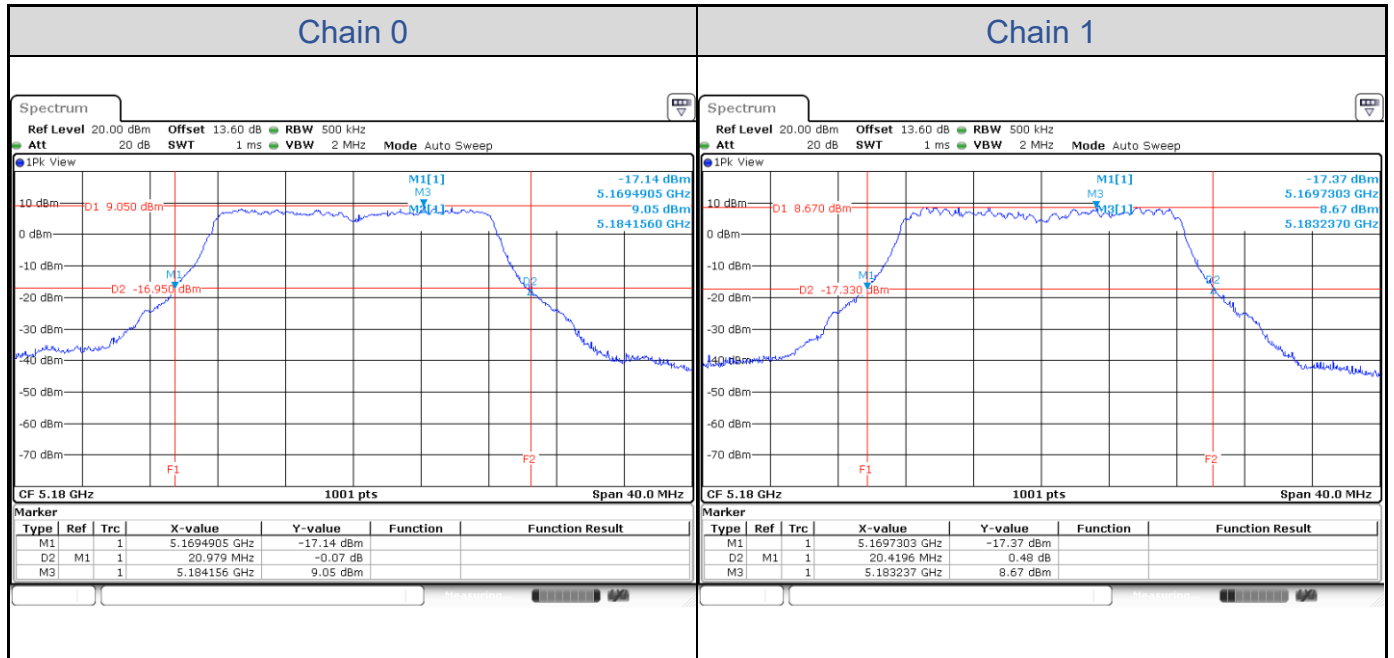

Appendix D: Test Results of Conducted Test (PINE_Dish antenna)

Test Result of 26 dB Bandwidth

802.11a

Band	Channel	Frequency (MHz)	26 dB Bandwidth (MHz)	
			Chain 0	Chain 1
U-NII-1	36	5180	20.98	20.42
	40	5200	21.42	20.38
	48	5240	20.86	20.38
U-NII-2A	52	5260	21.10	20.58
	60	5300	21.26	20.66
	64	5320	21.30	20.42
U-NII-2C	100	5500	21.38	20.46
	116	5580	21.06	20.62
	140	5700	21.10	20.50

802.11a-Channel 36