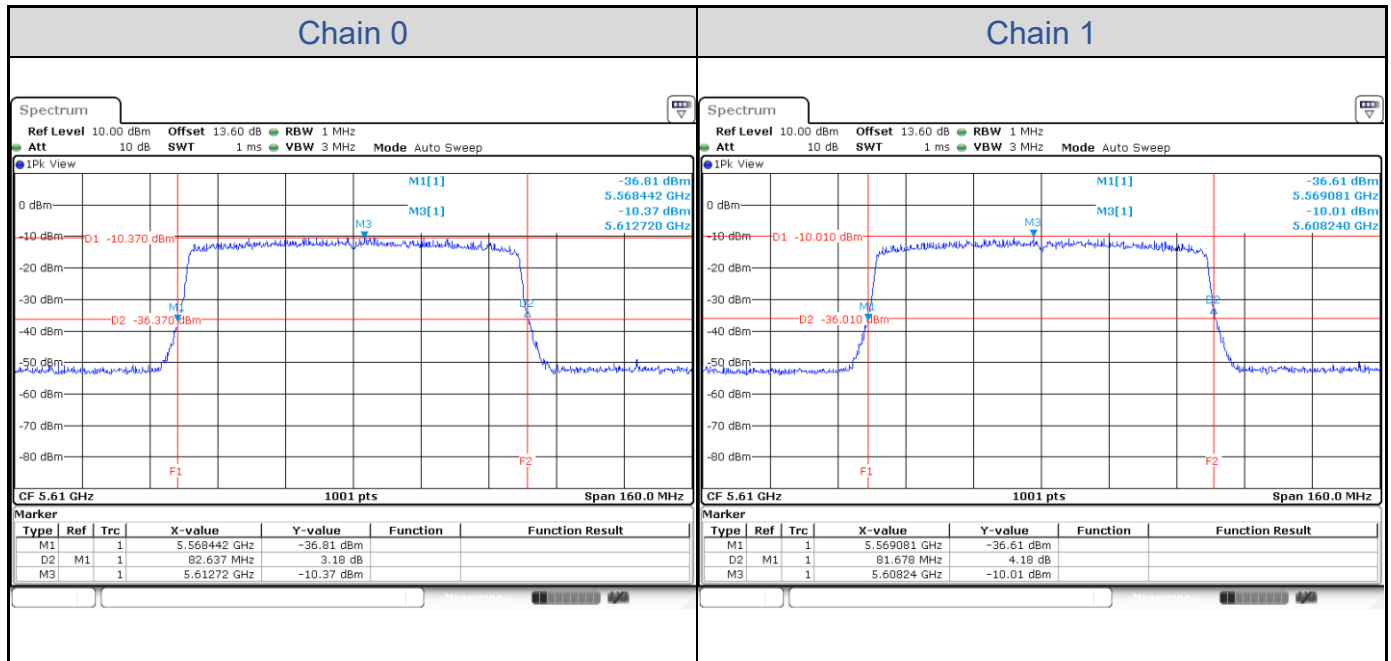

802.11ax HE80-Channel 122

802.11ax HE160

Band	Channel	Frequency (MHz)	26 dB Bandwidth (MHz)	
			Chain 0	Chain 1
U-NII-1	50	5250	82.16	82.16
U-NII-2A	50	5250	82.48	81.84
U-NII-2C	114	5570	163.68	164.64

802.11ax HE160-Channel 50