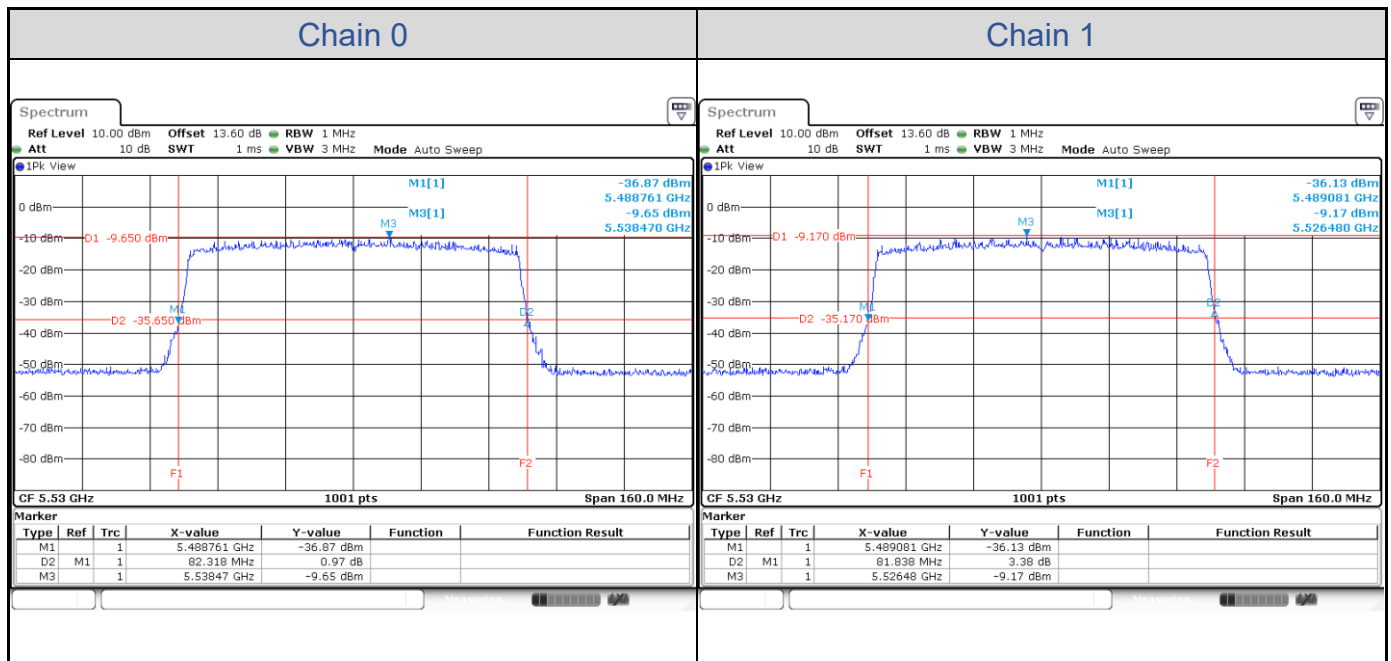

802.11ax HE80-Channel 106