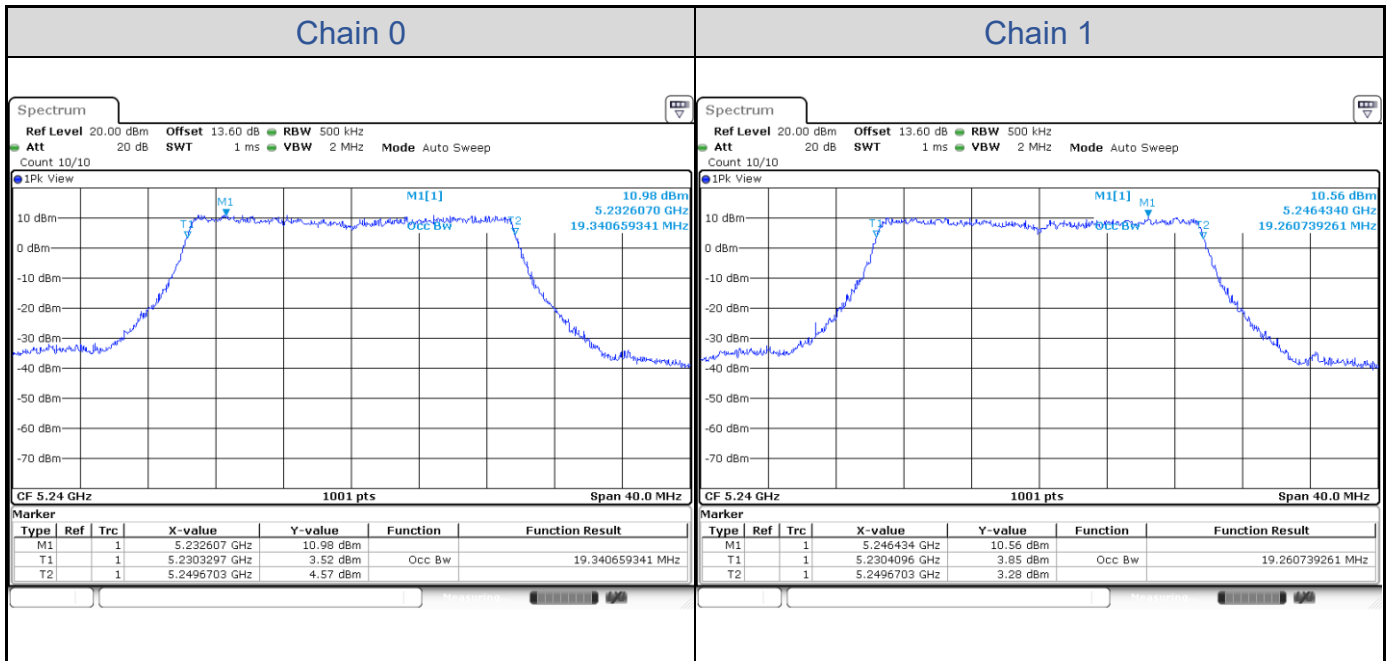

**802.11a-Channel 36**

**802.11a-Channel 40**

**802.11a-Channel 48**

**802.11a-Channel 52**

**802.11a-Channel 60**

**802.11a-Channel 64**

**802.11a-Channel 100**

**802.11a-Channel 116**

**802.11a-Channel 140**

**802.11a-Channel 149**

802.11a-Channel 157

802.11a-Channel 165

**802.11ax HE20**

Band	Channel	Frequency (MHz)	99% Bandwidth (MHz)	
			Chain 0	Chain 1
U-NII-1	36	5180	19.30	19.26
	40	5200	19.30	19.26
	48	5240	19.34	19.26
U-NII-2A	52	5260	19.30	19.26
	60	5300	19.30	19.26
	64	5320	19.30	19.34
U-NII-2C	100	5500	19.22	19.30
	116	5580	19.30	19.26
	140	5700	19.30	19.26
U-NII-3	149	5745	19.30	19.26
	157	5785	19.30	19.30
	165	5825	19.30	19.26

**802.11ax HE20-Channel 36**

**802.11ax HE20-Channel 40**

**802.11ax HE20-Channel 48**

**802.11ax HE20-Channel 52**

**802.11ax HE20-Channel 60**

**802.11ax HE20-Channel 64**

**802.11ax HE20-Channel 100**
