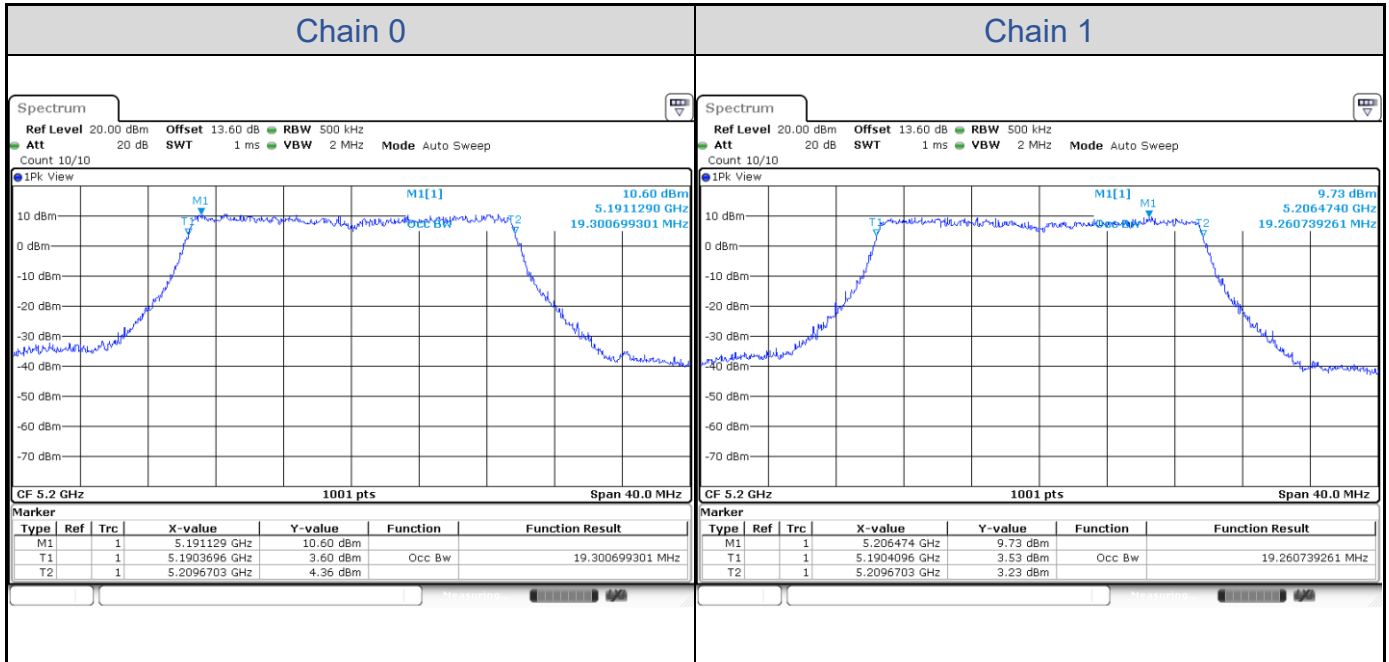

**802.11a-Channel 36**

**802.11a-Channel 40**

**802.11a-Channel 48**

**802.11a-Channel 52**

**802.11a-Channel 60**

**802.11a-Channel 64**

**802.11a-Channel 100**

**802.11a-Channel 116**

**802.11a-Channel 140**

**802.11a-Channel 149**

802.11a-Channel 157

802.11a-Channel 165

**802.11ax HE20**

Band	Channel	Frequency (MHz)	99% Bandwidth (MHz)	
			Chain 0	Chain 1
U-NII-1	36	5180	19.30	19.26
	40	5200	19.30	19.26
	48	5240	19.34	19.26
U-NII-2A	52	5260	19.30	19.26
	60	5300	19.30	19.26
	64	5320	19.30	19.34
U-NII-2C	100	5500	19.22	19.30
	116	5580	19.30	19.26
	140	5700	19.30	19.26
U-NII-3	149	5745	19.30	19.26
	157	5785	19.30	19.30
	165	5825	19.30	19.26

**802.11ax HE20-Channel 36**

**802.11ax HE20-Channel 40**

**802.11ax HE20-Channel 48**

**802.11ax HE20-Channel 52**

**802.11ax HE20-Channel 60**

**802.11ax HE20-Channel 64**

**802.11ax HE20-Channel 100**
