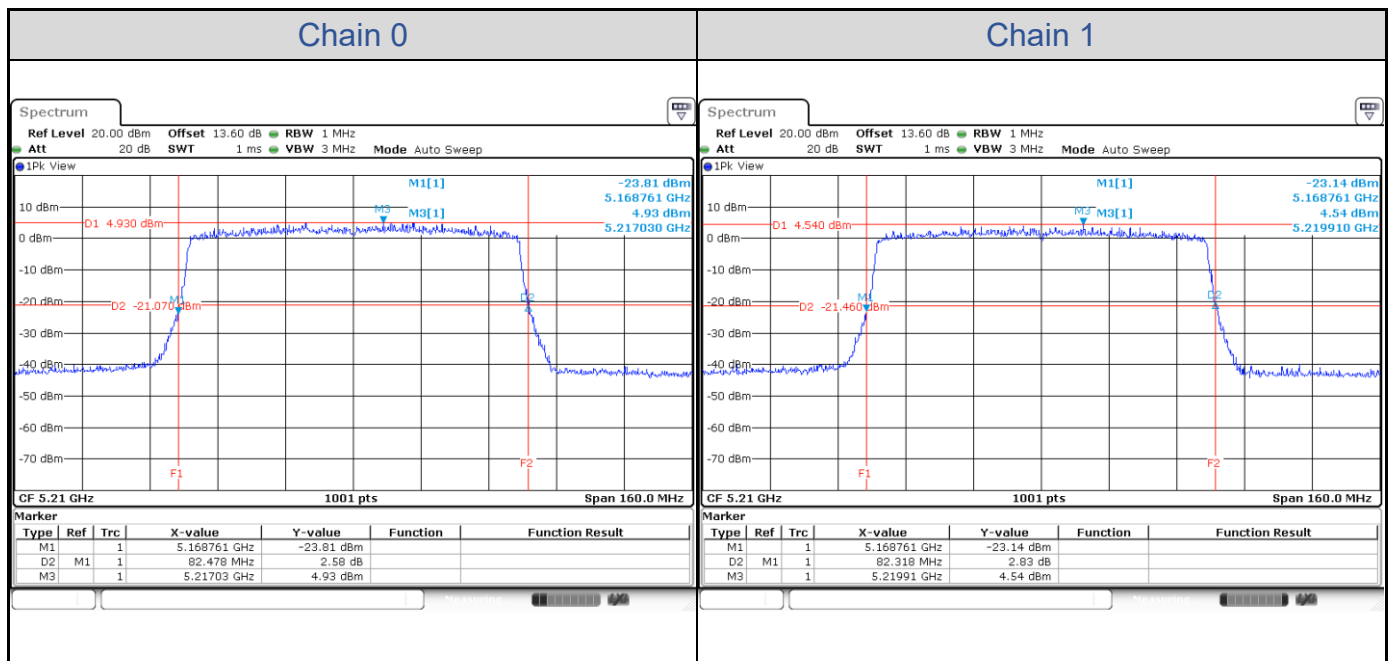

**802.11ax HE40-Channel 38**

**802.11ax HE40-Channel 46**

**802.11ax HE40-Channel 54**

**802.11ax HE40-Channel 62**

**802.11ax HE40-Channel 102**

**802.11ax HE40-Channel 110**

**802.11ax HE40-Channel 134**

**802.11ax HE80**

Band	Channel	Frequency (MHz)	26 dB Bandwidth (MHz)	
			Chain 0	Chain 1
U-NII-1	42	5210	82.48	82.32
U-NII-2A	58	5290	82.48	82.32
U-NII-2C	106	5530	82.32	81.84
	122	5610	82.64	81.68

**802.11ax HE80-Channel 42**