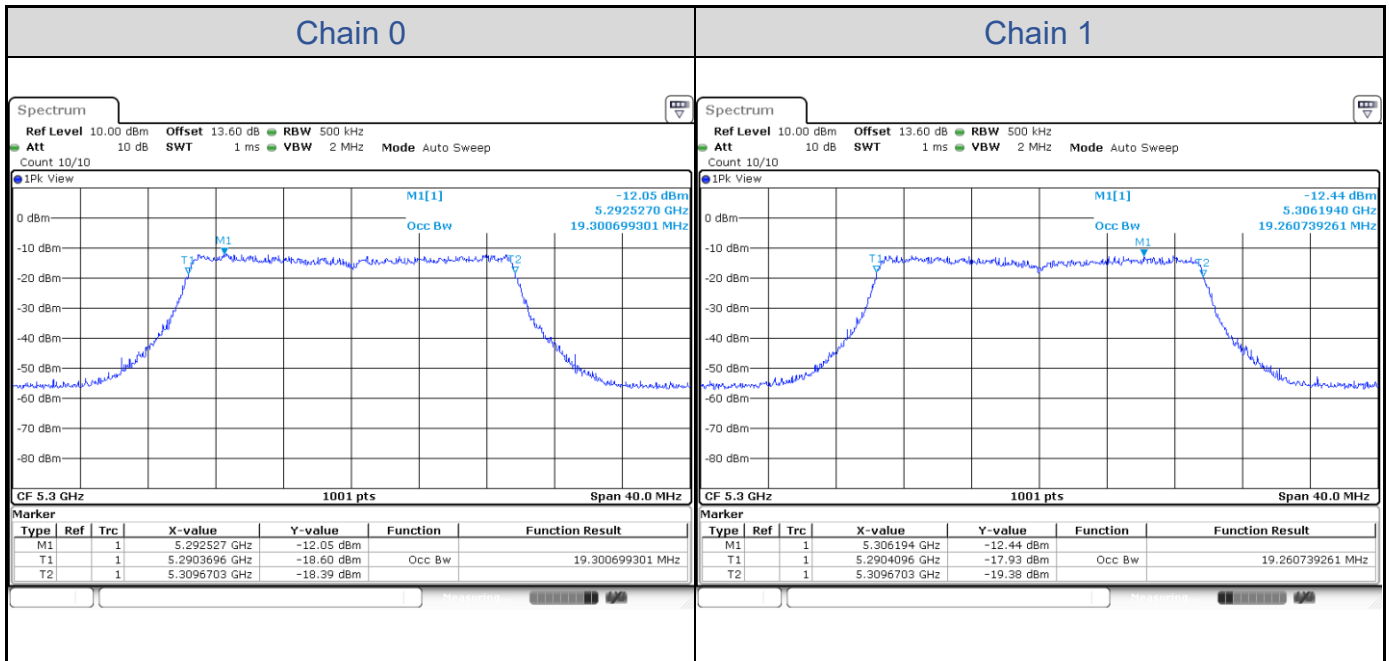

**802.11a-Channel 36**

**802.11a-Channel 40**

**802.11a-Channel 48**

**802.11a-Channel 52**

**802.11a-Channel 60**

**802.11a-Channel 64**

**802.11a-Channel 100**

**802.11a-Channel 116**

**802.11a-Channel 140**

**802.11a-Channel 149**

802.11a-Channel 157

802.11a-Channel 165

**802.11ax HE20**

Band	Channel	Frequency (MHz)	99% Bandwidth (MHz)	
			Chain 0	Chain 1
U-NII-1	36	5180	19.30	19.26
	40	5200	19.30	19.26
	48	5240	19.34	19.26
U-NII-2A	52	5260	19.30	19.26
	60	5300	19.30	19.26
	64	5320	19.30	19.34
U-NII-2C	100	5500	19.22	19.30
	116	5580	19.30	19.26
	140	5700	19.30	19.26
U-NII-3	149	5745	19.30	19.26
	157	5785	19.30	19.30
	165	5825	19.30	19.26

**802.11ax HE20-Channel 36**

**802.11ax HE20-Channel 40**

**802.11ax HE20-Channel 48**

**802.11ax HE20-Channel 52**

**802.11ax HE20-Channel 60**

**802.11ax HE20-Channel 64**

**802.11ax HE20-Channel 100**
