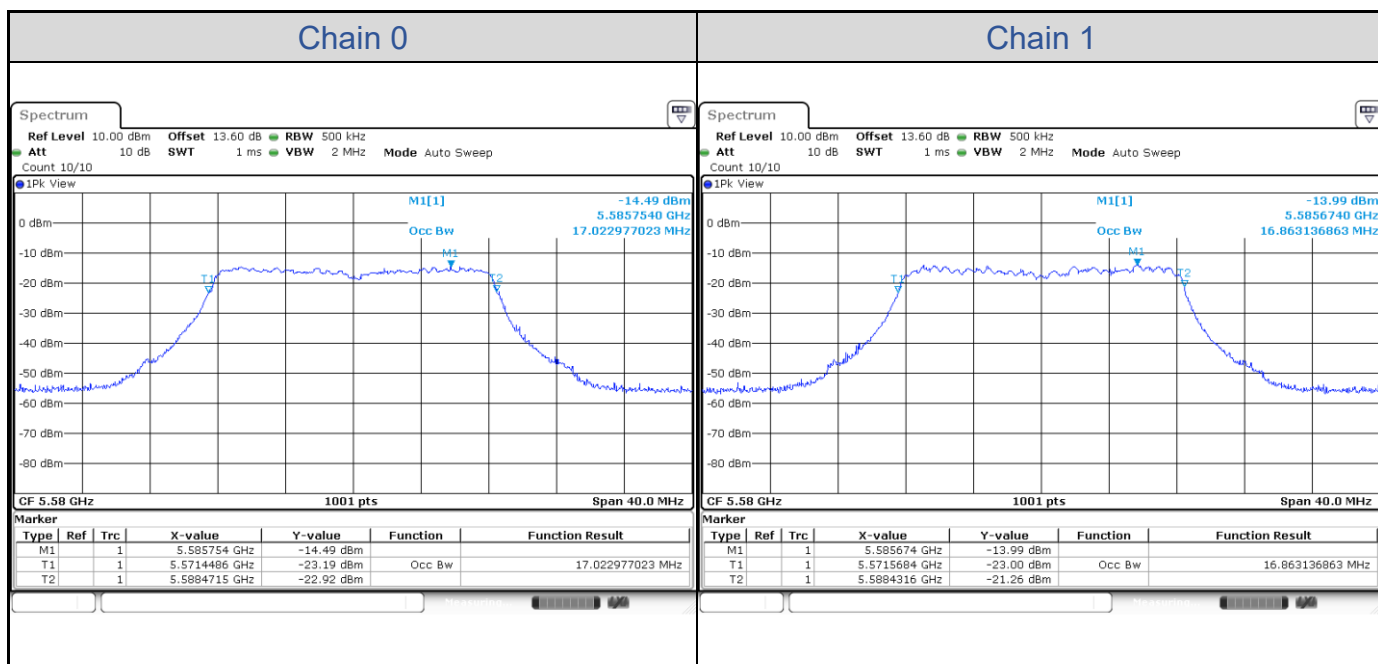

**802.11ax HE160-Channel 50**

**802.11ax HE160-Channel 114**

**Test Result of 99% Occupied Bandwidth**
**802.11a**

Band	Channel	Frequency (MHz)	99% Bandwidth (MHz)	
			Chain 0	Chain 1
U-NII-1	36	5180	16.98	16.82
	40	5200	16.98	16.86
	48	5240	16.98	16.82
U-NII-2A	52	5260	17.02	16.86
	60	5300	17.06	16.86
	64	5320	17.02	16.86
U-NII-2C	100	5500	17.02	16.86
	116	5580	17.02	16.86
	140	5700	17.02	16.86
U-NII-3	149	5745	17.06	16.82
	157	5785	17.02	16.82
	165	5825	17.02	16.86

**802.11a-Channel 36**

**802.11a-Channel 40**

**802.11a-Channel 48**

**802.11a-Channel 52**

**802.11a-Channel 60**

**802.11a-Channel 64**

**802.11a-Channel 100**

**802.11a-Channel 116**