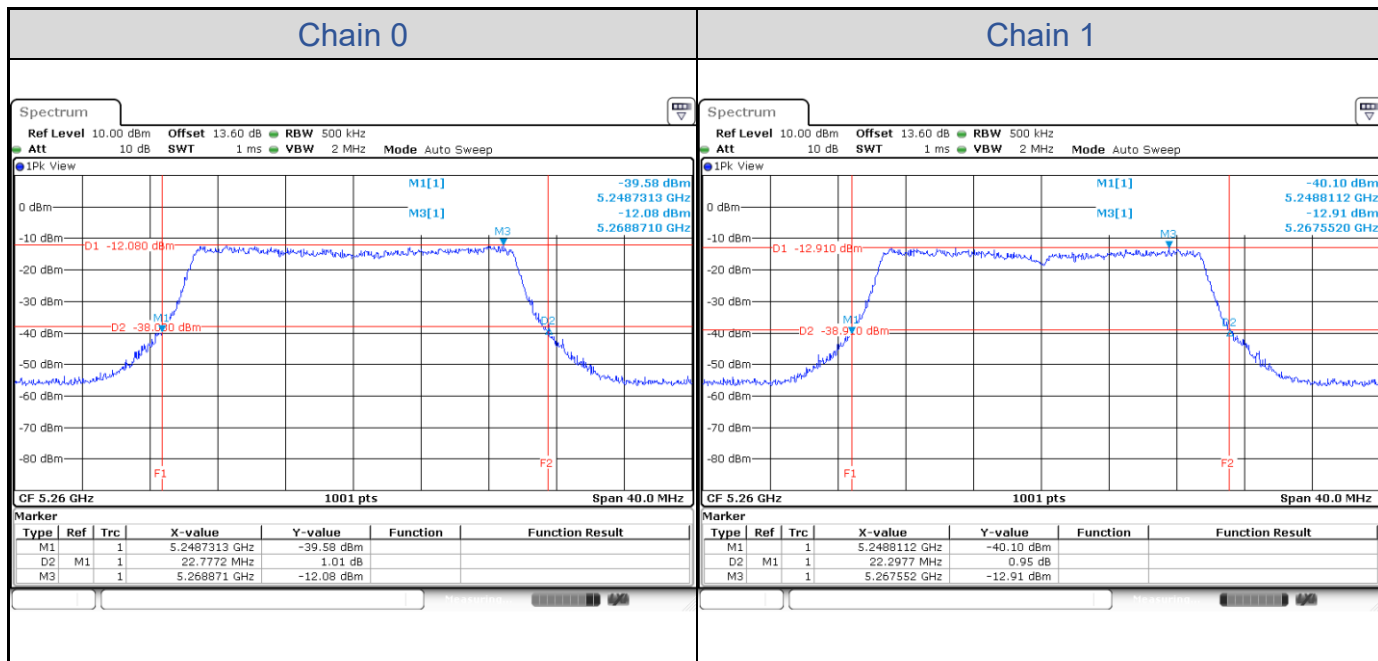

#### 802.11a-Channel 36

**802.11a-Channel 40**

**802.11a-Channel 48**

**802.11a-Channel 52**

**802.11a-Channel 60**

**802.11a-Channel 64**

**802.11a-Channel 100**

**802.11a-Channel 116**

**802.11ax HE20-Channel 36**

**802.11ax HE20-Channel 40**

**802.11ax HE20-Channel 48**

**802.11ax HE20-Channel 52**

**802.11ax HE20-Channel 60**

**802.11ax HE20-Channel 64**

**802.11ax HE20-Channel 100**

**802.11ax HE20-Channel 116**