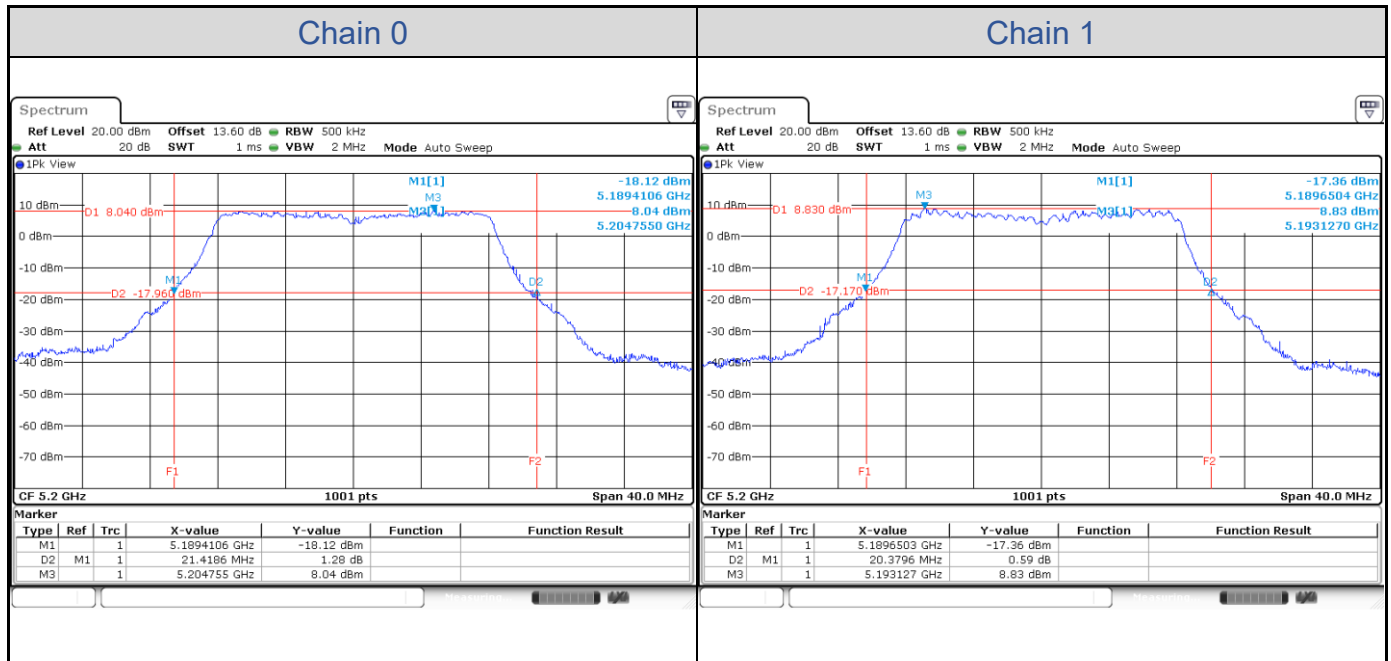

802.11a-Channel 40