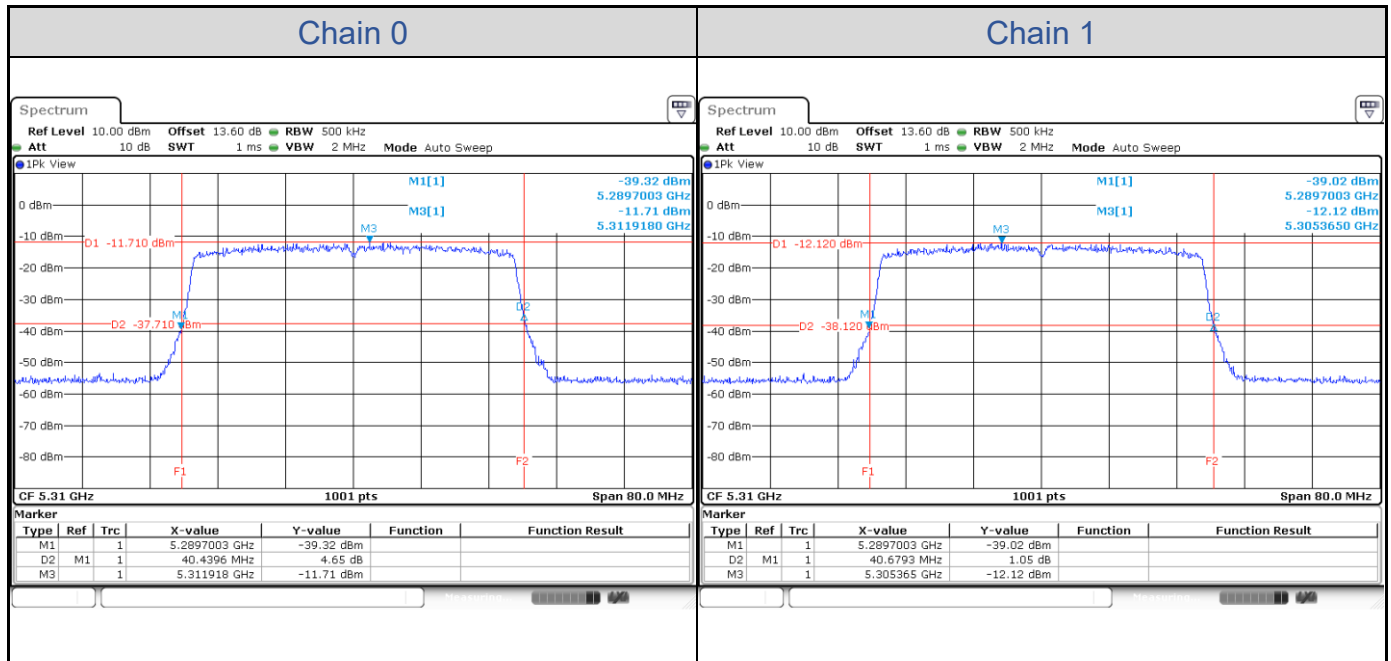

802.11ax HE40-Channel 62