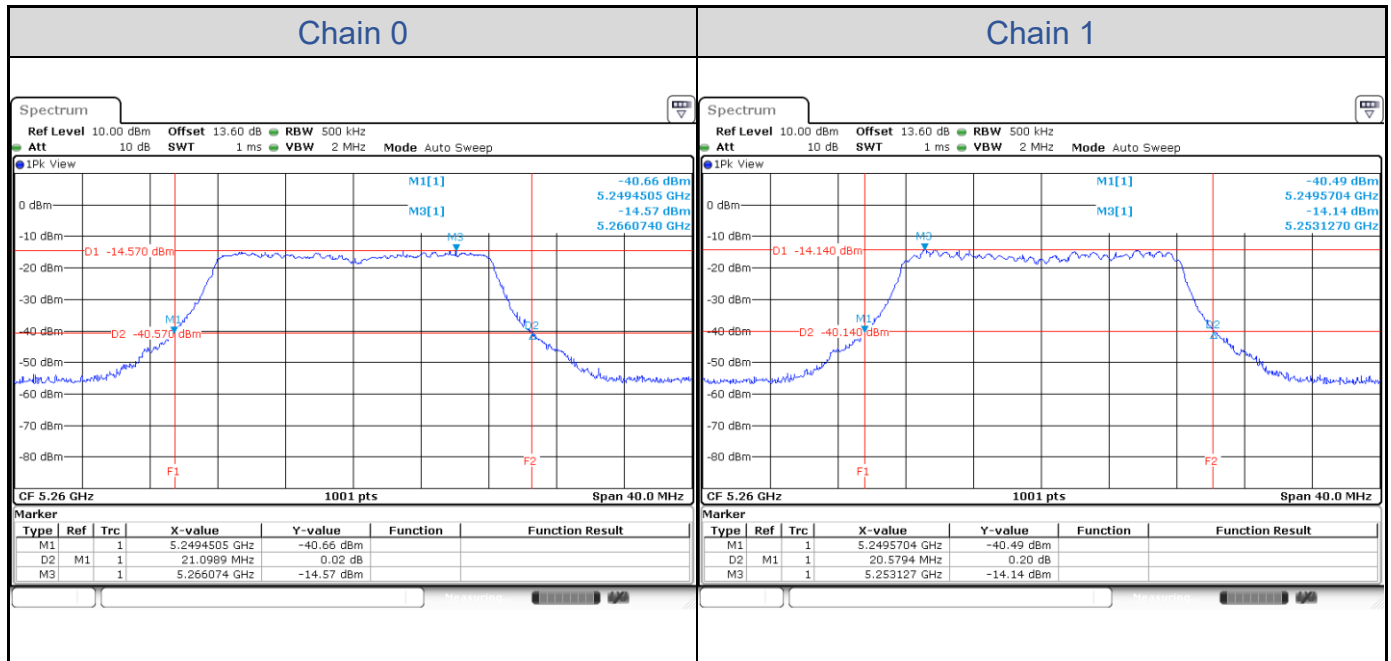

802.11a-Channel 52