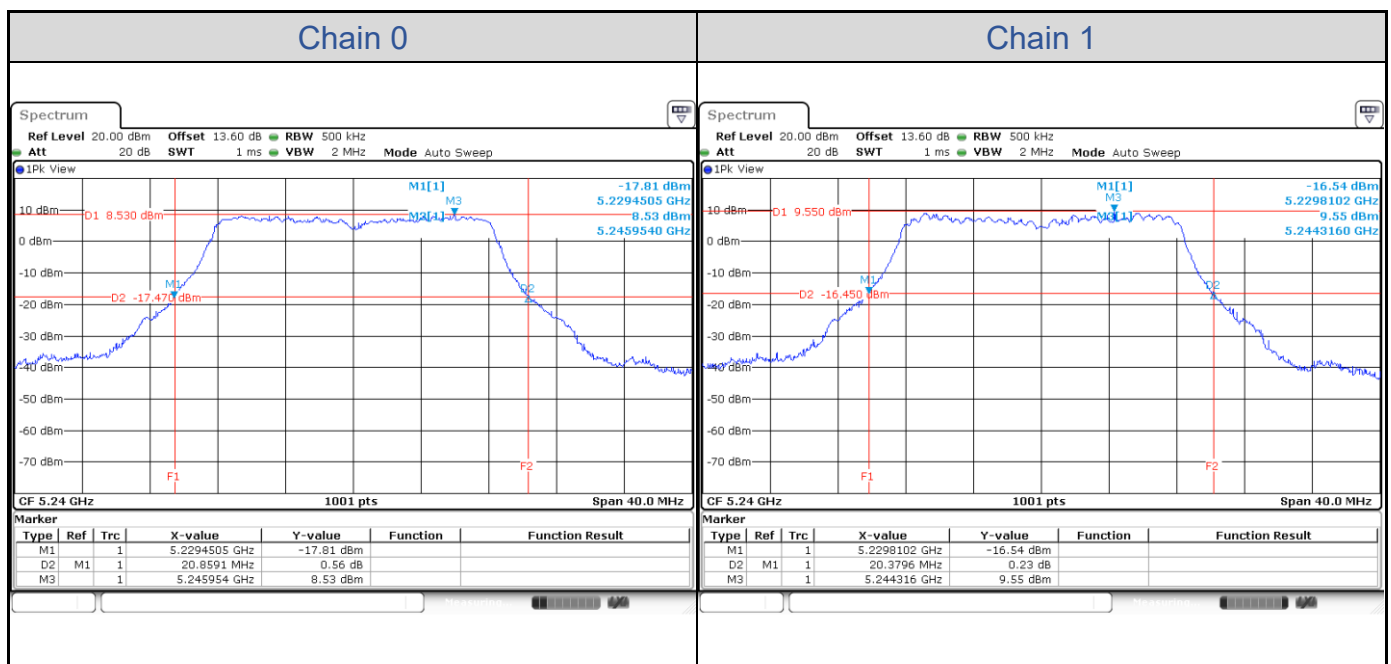

802.11a-Channel 48