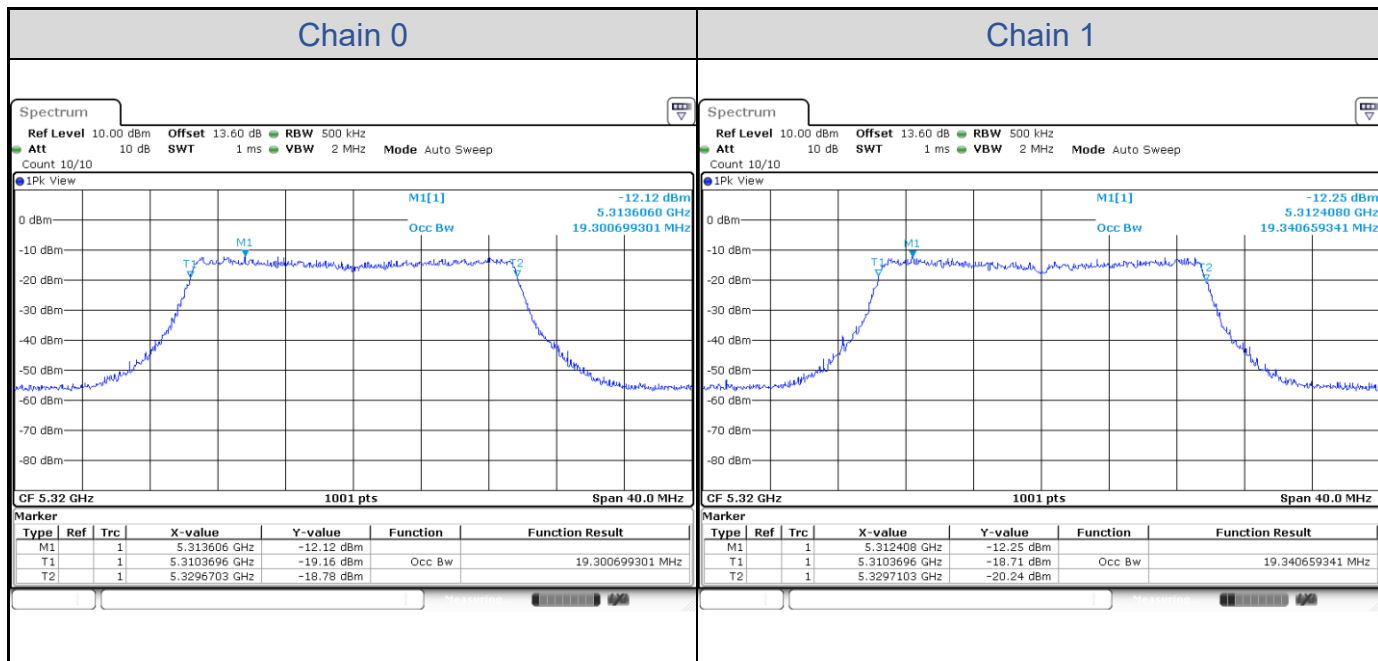

**802.11a-Channel 36**

**802.11a-Channel 40**

**802.11a-Channel 48**

**802.11a-Channel 52**

**802.11a-Channel 60**

**802.11a-Channel 64**

**802.11a-Channel 100**

**802.11a-Channel 116**

**802.11a-Channel 140**

**802.11a-Channel 149**

802.11a-Channel 157

802.11a-Channel 165

**802.11ax HE20**

Band	Channel	Frequency (MHz)	99% Bandwidth (MHz)	
			Chain 0	Chain 1
U-NII-1	36	5180	19.30	19.26
	40	5200	19.30	19.26
	48	5240	19.34	19.26
U-NII-2A	52	5260	19.30	19.26
	60	5300	19.30	19.26
	64	5320	19.30	19.34
U-NII-2C	100	5500	19.22	19.30
	116	5580	19.30	19.26
	140	5700	19.30	19.26
U-NII-3	149	5745	19.30	19.26
	157	5785	19.30	19.30
	165	5825	19.30	19.26

**802.11ax HE20-Channel 36**

**802.11ax HE20-Channel 40**

**802.11ax HE20-Channel 48**

**802.11ax HE20-Channel 52**

**802.11ax HE20-Channel 60**

**802.11ax HE20-Channel 64**

**802.11ax HE20-Channel 100**
