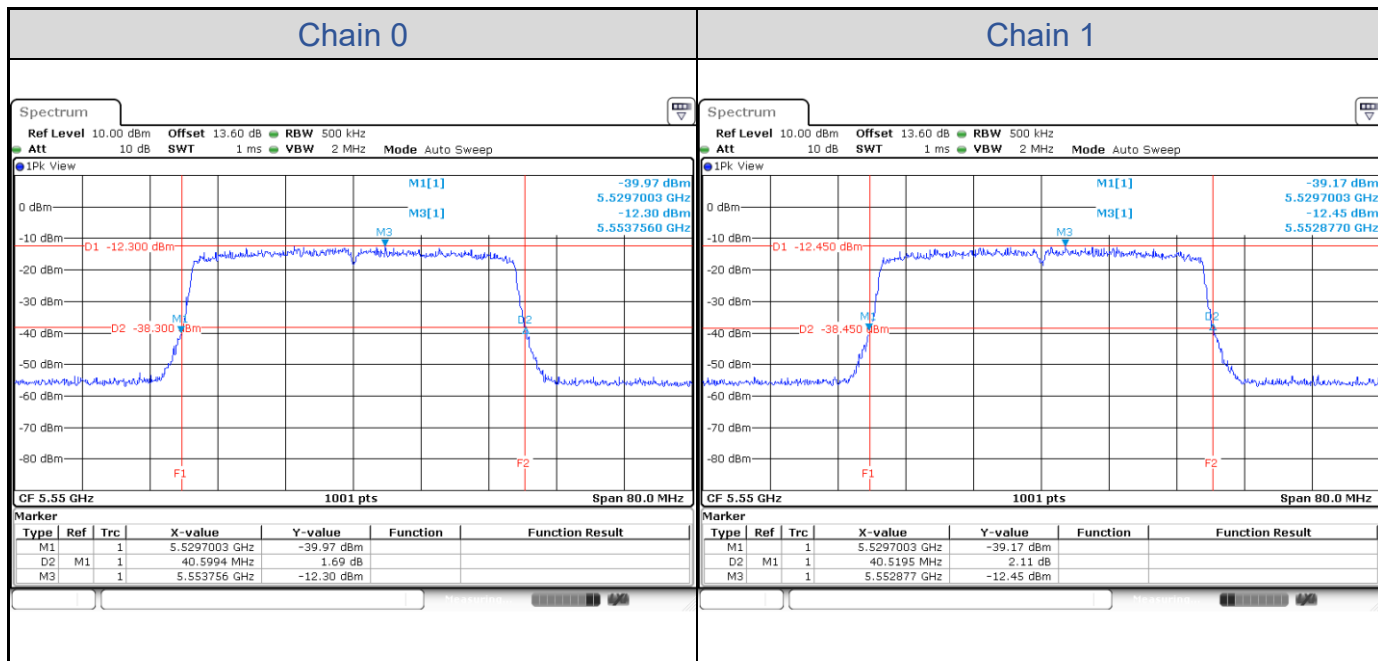

**802.11ax HE20-Channel 36**

**802.11ax HE20-Channel 40**

**802.11ax HE20-Channel 48**

**802.11ax HE20-Channel 52**

**802.11ax HE20-Channel 60**

**802.11ax HE20-Channel 64**

**802.11ax HE20-Channel 100**

**802.11ax HE20-Channel 116**

**802.11ax HE20-Channel 140**

**802.11ax HE40**

Band	Channel	Frequency (MHz)	26 dB Bandwidth (MHz)	
			Chain 0	Chain 1
U-NII-1	38	5190	40.52	40.60
	46	5230	40.84	40.44
U-NII-2A	54	5270	40.44	40.68
	62	5310	40.44	40.68
U-NII-2C	102	5510	40.60	40.28
	110	5500	40.60	40.52
	134	5670	40.52	40.60

**802.11ax HE40-Channel 38**

**802.11ax HE40-Channel 46**

**802.11ax HE40-Channel 54**

**802.11ax HE40-Channel 62**

**802.11ax HE40-Channel 102**

**802.11ax HE40-Channel 110**

**802.11ax HE40-Channel 134**

**802.11ax HE80**