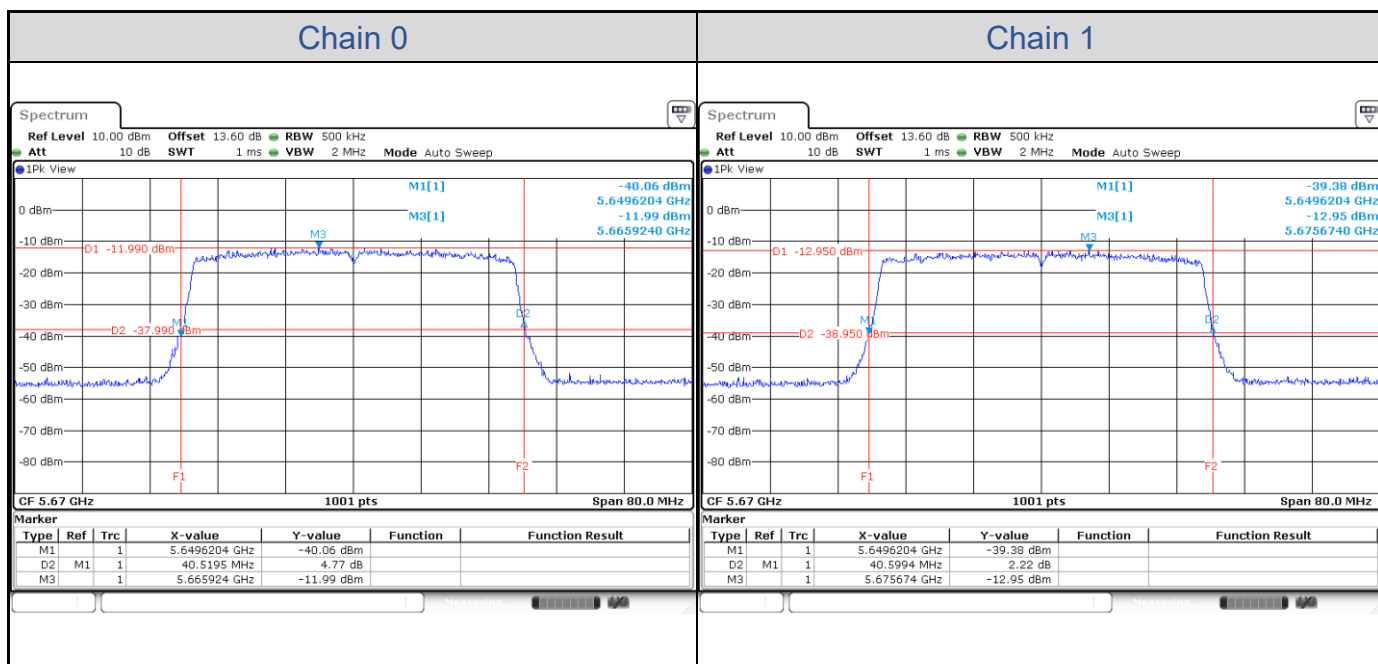

**802.11ax HE20-Channel 36**

**802.11ax HE20-Channel 40**

**802.11ax HE20-Channel 48**

**802.11ax HE20-Channel 52**

**802.11ax HE20-Channel 60**

**802.11ax HE20-Channel 64**

**802.11ax HE20-Channel 100**

**802.11ax HE20-Channel 116**

**802.11ax HE20-Channel 140**

**802.11ax HE40**

Band	Channel	Frequency (MHz)	26 dB Bandwidth (MHz)	
			Chain 0	Chain 1
U-NII-1	38	5190	40.52	40.60
	46	5230	40.84	40.44
U-NII-2A	54	5270	40.44	40.68
	62	5310	40.44	40.68
U-NII-2C	102	5510	40.60	40.28
	110	5500	40.60	40.52
	134	5670	40.52	40.60

**802.11ax HE40-Channel 38**

**802.11ax HE40-Channel 46**

**802.11ax HE40-Channel 54**

**802.11ax HE40-Channel 62**

**802.11ax HE40-Channel 102**

**802.11ax HE40-Channel 110**

**802.11ax HE40-Channel 134**

**802.11ax HE80**