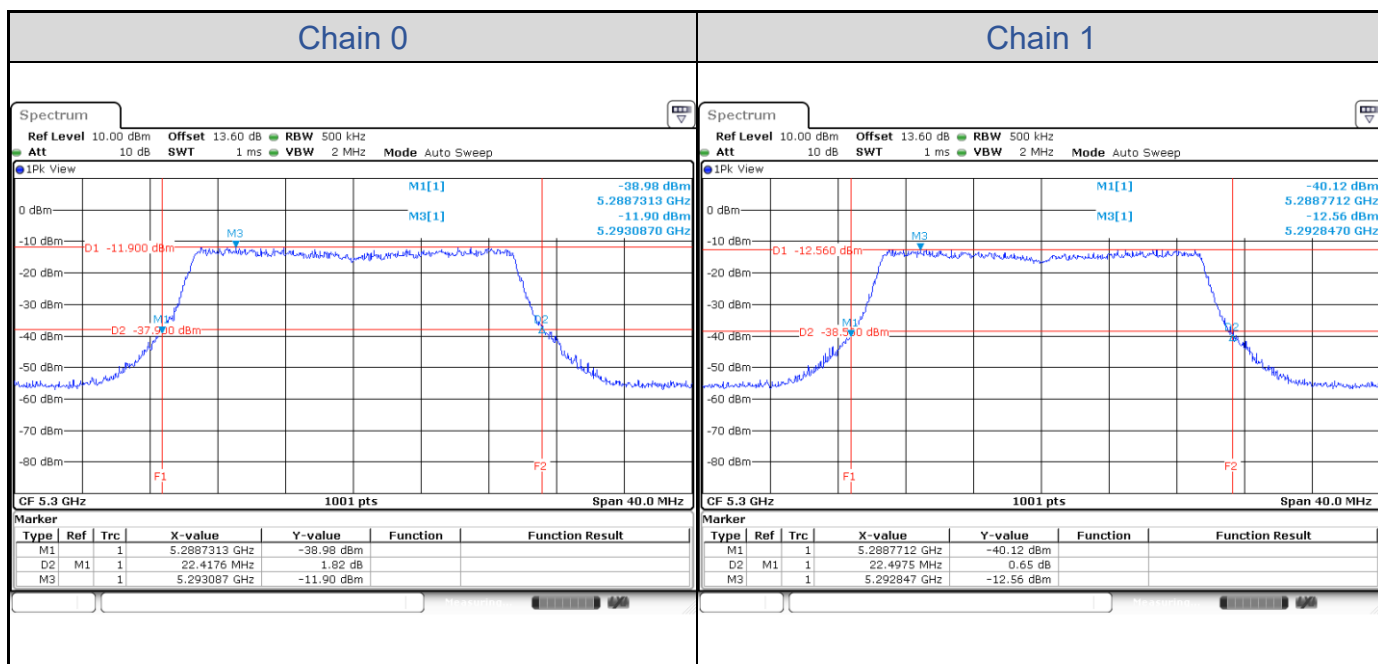

#### 802.11a-Channel 36

**802.11a-Channel 40**

**802.11a-Channel 48**

**802.11a-Channel 52**

**802.11a-Channel 60**

**802.11a-Channel 64**

**802.11a-Channel 100**

**802.11a-Channel 116**

**802.11ax HE20-Channel 36**

**802.11ax HE20-Channel 40**

**802.11ax HE20-Channel 48**

**802.11ax HE20-Channel 52**

**802.11ax HE20-Channel 60**

**802.11ax HE20-Channel 64**

**802.11ax HE20-Channel 100**

**802.11ax HE20-Channel 116**