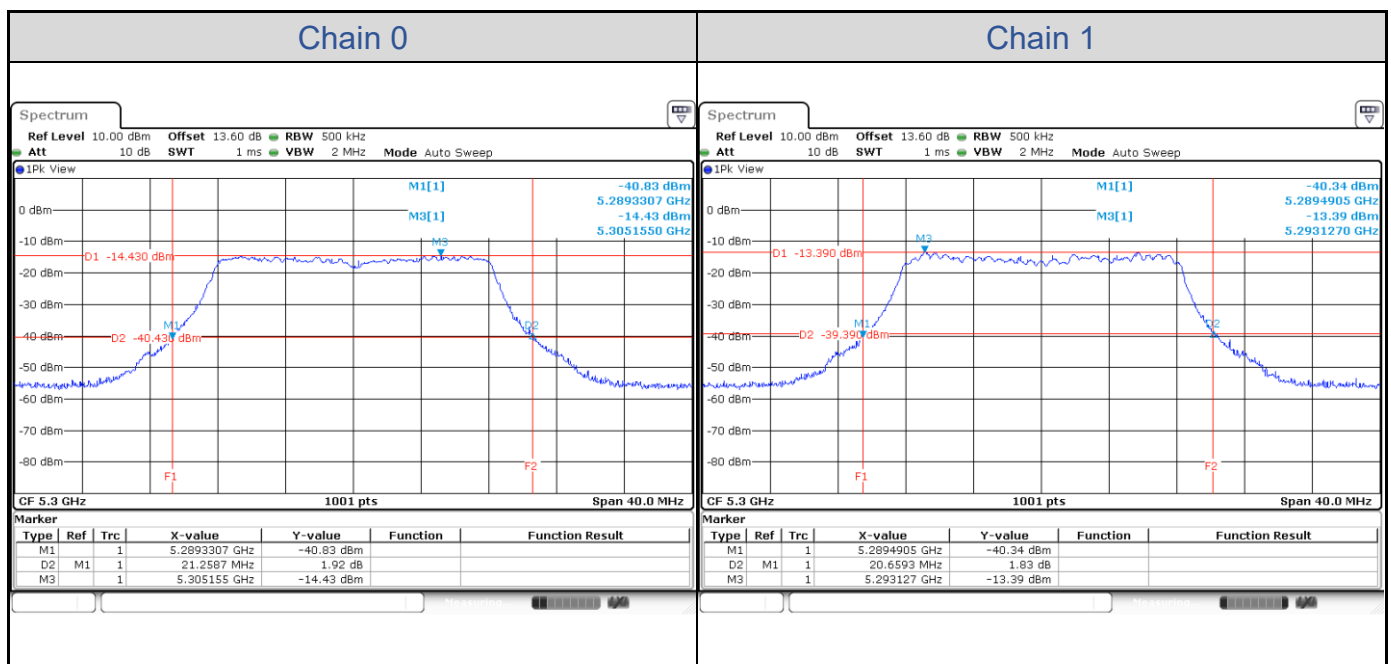

802.11a-Channel 60