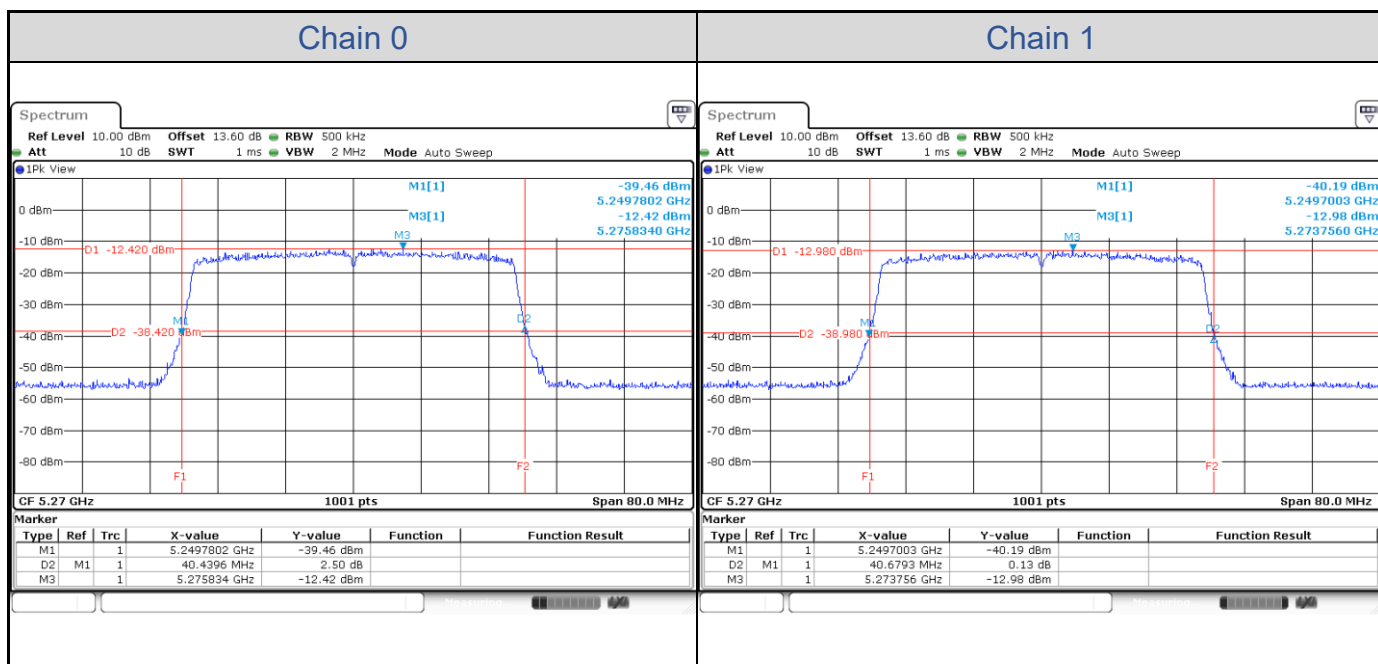

802.11ax HE40-Channel 54