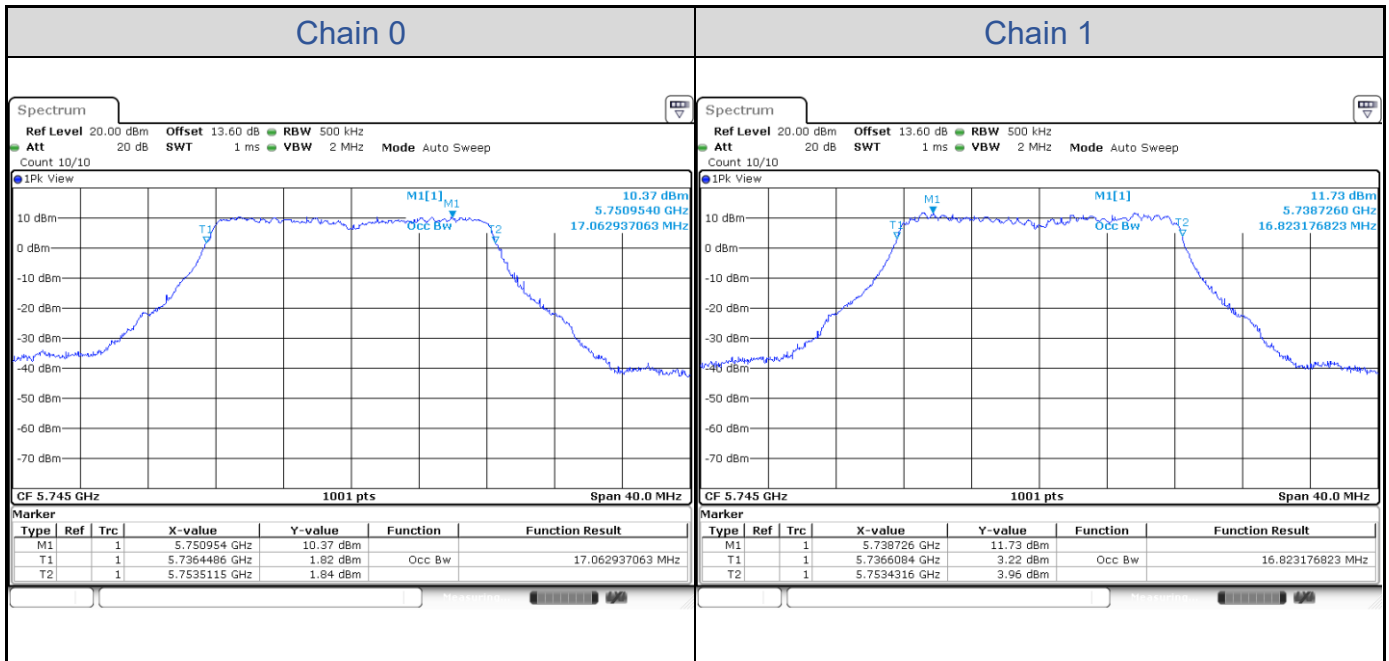

802.11a-Channel 149