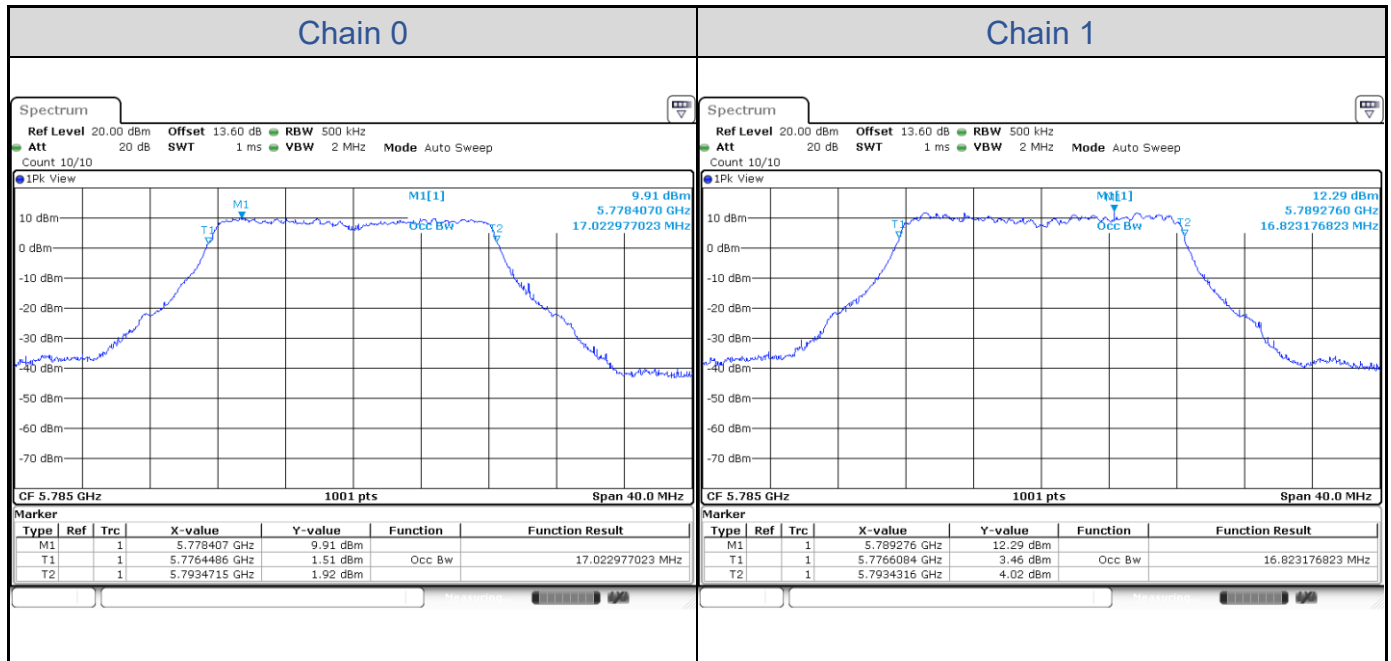

**802.11a-Channel 36**

**802.11a-Channel 40**

**802.11a-Channel 48**

**802.11a-Channel 52**

**802.11a-Channel 60**

**802.11a-Channel 64**

**802.11a-Channel 100**

**802.11a-Channel 116**

**802.11a-Channel 140**

**802.11a-Channel 149**

802.11a-Channel 157

802.11a-Channel 165

**802.11ax HE20**

Band	Channel	Frequency (MHz)	99% Bandwidth (MHz)	
			Chain 0	Chain 1
U-NII-1	36	5180	19.30	19.26
	40	5200	19.30	19.26
	48	5240	19.34	19.26
U-NII-2A	52	5260	19.30	19.26
	60	5300	19.30	19.26
	64	5320	19.30	19.34
U-NII-2C	100	5500	19.22	19.30
	116	5580	19.30	19.26
	140	5700	19.30	19.26
U-NII-3	149	5745	19.30	19.26
	157	5785	19.30	19.30
	165	5825	19.30	19.26

**802.11ax HE20-Channel 36**

**802.11ax HE20-Channel 40**

**802.11ax HE20-Channel 48**

**802.11ax HE20-Channel 52**

**802.11ax HE20-Channel 60**

**802.11ax HE20-Channel 64**

**802.11ax HE20-Channel 100**
