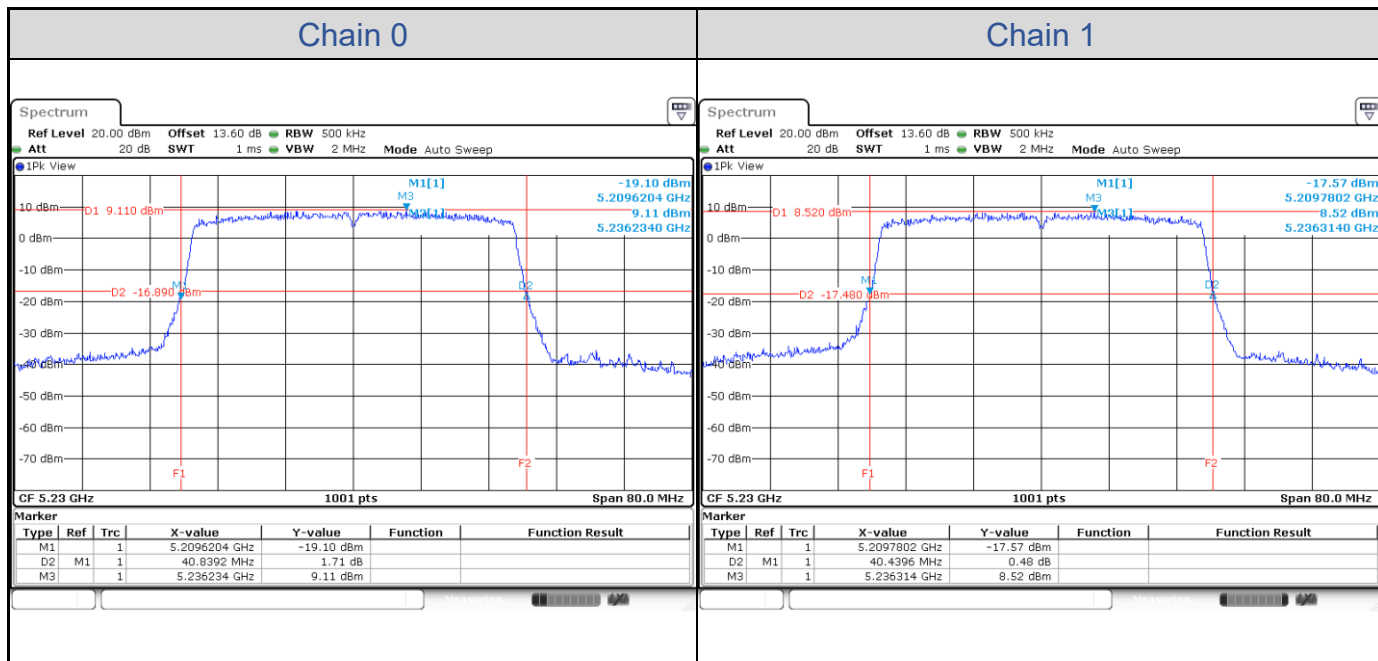

802.11ax HE40-Channel 46