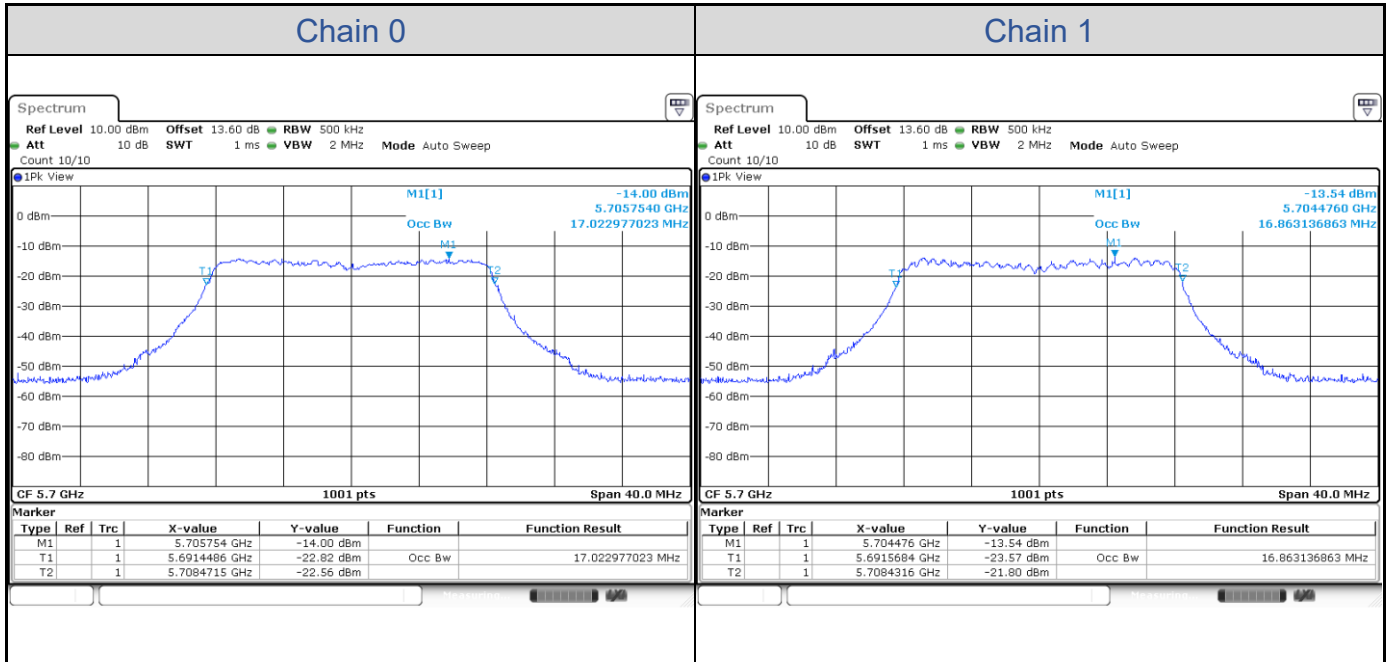

802.11a-Channel 140