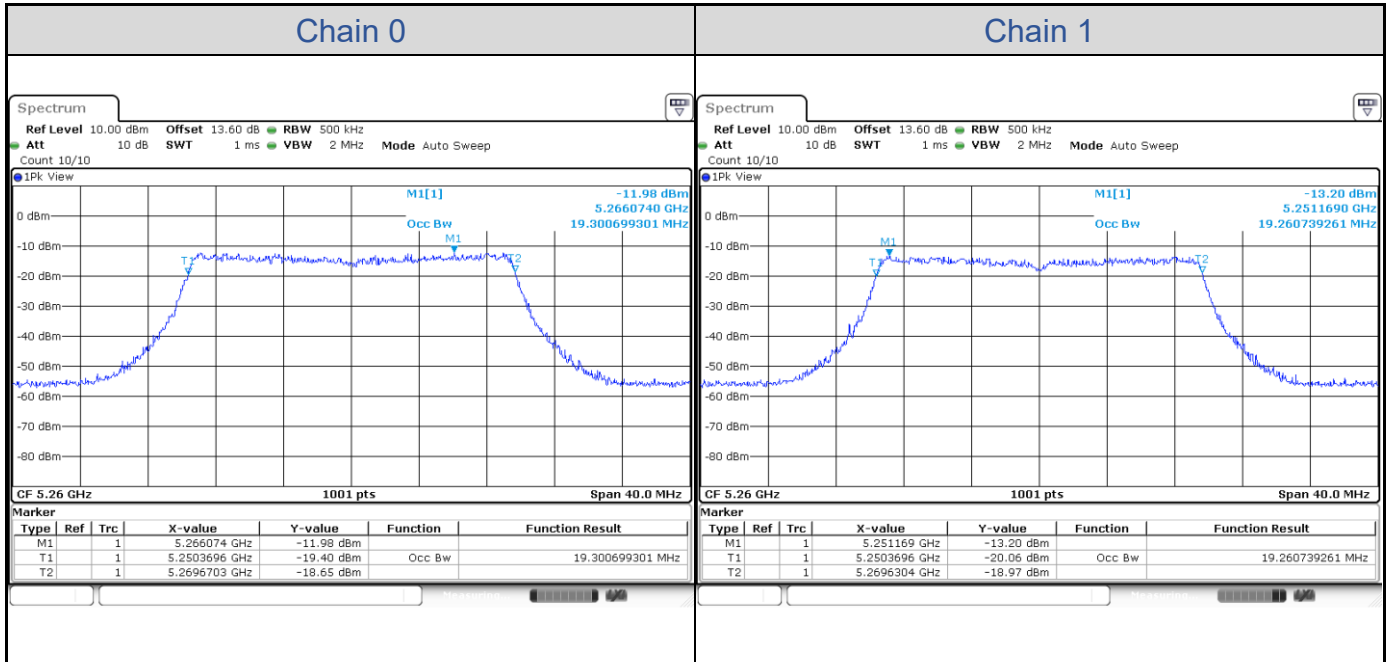

**802.11a-Channel 36**

**802.11a-Channel 40**

**802.11a-Channel 48**

**802.11a-Channel 52**

**802.11a-Channel 60**

**802.11a-Channel 64**

**802.11a-Channel 100**

**802.11a-Channel 116**

**802.11a-Channel 140**

**802.11a-Channel 149**

802.11a-Channel 157

802.11a-Channel 165

**802.11ax HE20**

Band	Channel	Frequency (MHz)	99% Bandwidth (MHz)	
			Chain 0	Chain 1
U-NII-1	36	5180	19.30	19.26
	40	5200	19.30	19.26
	48	5240	19.34	19.26
U-NII-2A	52	5260	19.30	19.26
	60	5300	19.30	19.26
	64	5320	19.30	19.34
U-NII-2C	100	5500	19.22	19.30
	116	5580	19.30	19.26
	140	5700	19.30	19.26
U-NII-3	149	5745	19.30	19.26
	157	5785	19.30	19.30
	165	5825	19.30	19.26

**802.11ax HE20-Channel 36**

**802.11ax HE20-Channel 40**

**802.11ax HE20-Channel 48**

**802.11ax HE20-Channel 52**

**802.11ax HE20-Channel 60**

**802.11ax HE20-Channel 64**

**802.11ax HE20-Channel 100**
