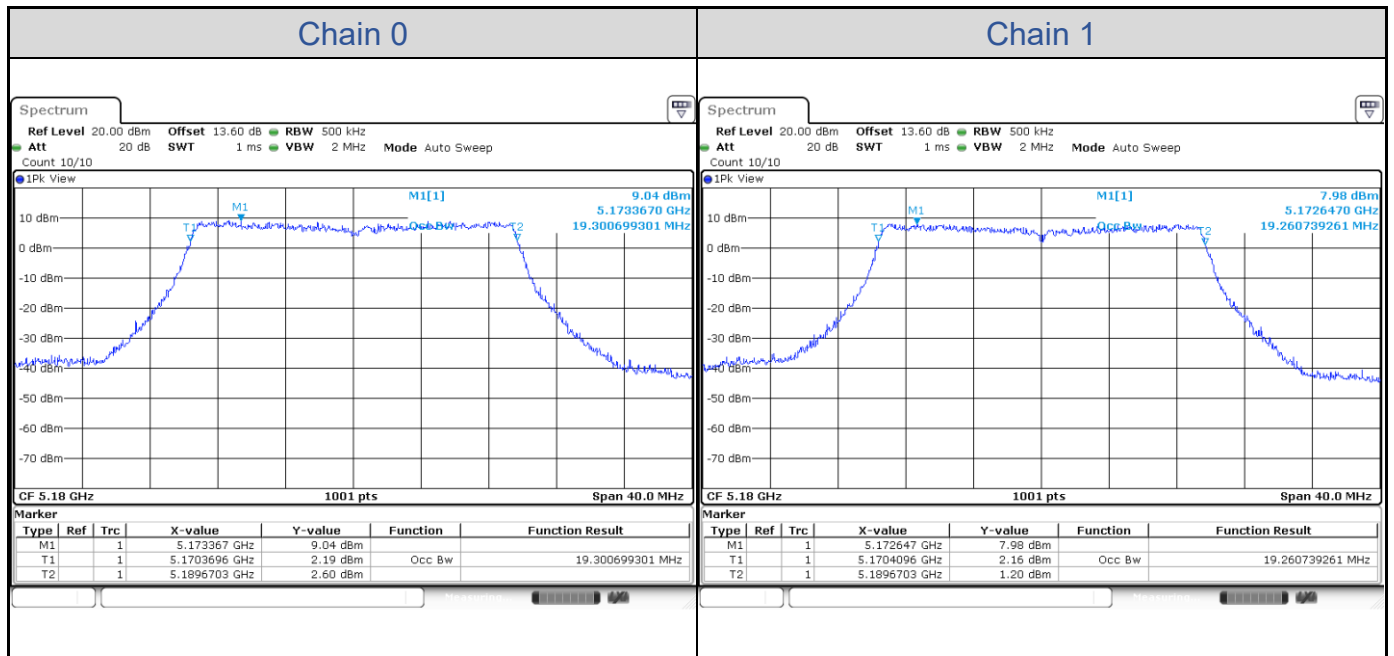

**802.11a-Channel 36**

**802.11a-Channel 40**

**802.11a-Channel 48**

**802.11a-Channel 52**

**802.11a-Channel 60**

**802.11a-Channel 64**

**802.11a-Channel 100**

**802.11a-Channel 116**

**802.11a-Channel 140**

**802.11a-Channel 149**

802.11a-Channel 157

802.11a-Channel 165

**802.11ax HE20**

Band	Channel	Frequency (MHz)	99% Bandwidth (MHz)	
			Chain 0	Chain 1
U-NII-1	36	5180	19.30	19.26
	40	5200	19.30	19.26
	48	5240	19.34	19.26
U-NII-2A	52	5260	19.30	19.26
	60	5300	19.30	19.26
	64	5320	19.30	19.34
U-NII-2C	100	5500	19.22	19.30
	116	5580	19.30	19.26
	140	5700	19.30	19.26
U-NII-3	149	5745	19.30	19.26
	157	5785	19.30	19.30
	165	5825	19.30	19.26

**802.11ax HE20-Channel 36**

**802.11ax HE20-Channel 40**

**802.11ax HE20-Channel 48**

**802.11ax HE20-Channel 52**

**802.11ax HE20-Channel 60**

**802.11ax HE20-Channel 64**

**802.11ax HE20-Channel 100**
