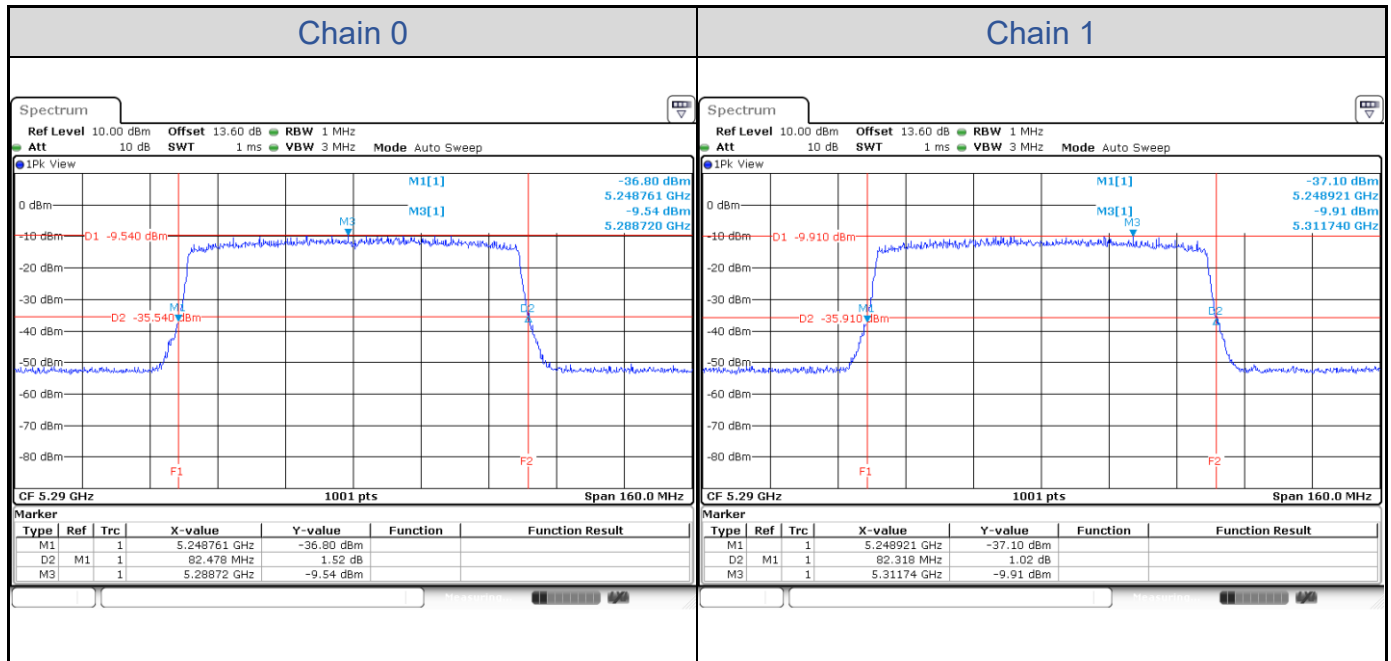

802.11ax HE80-Channel 58