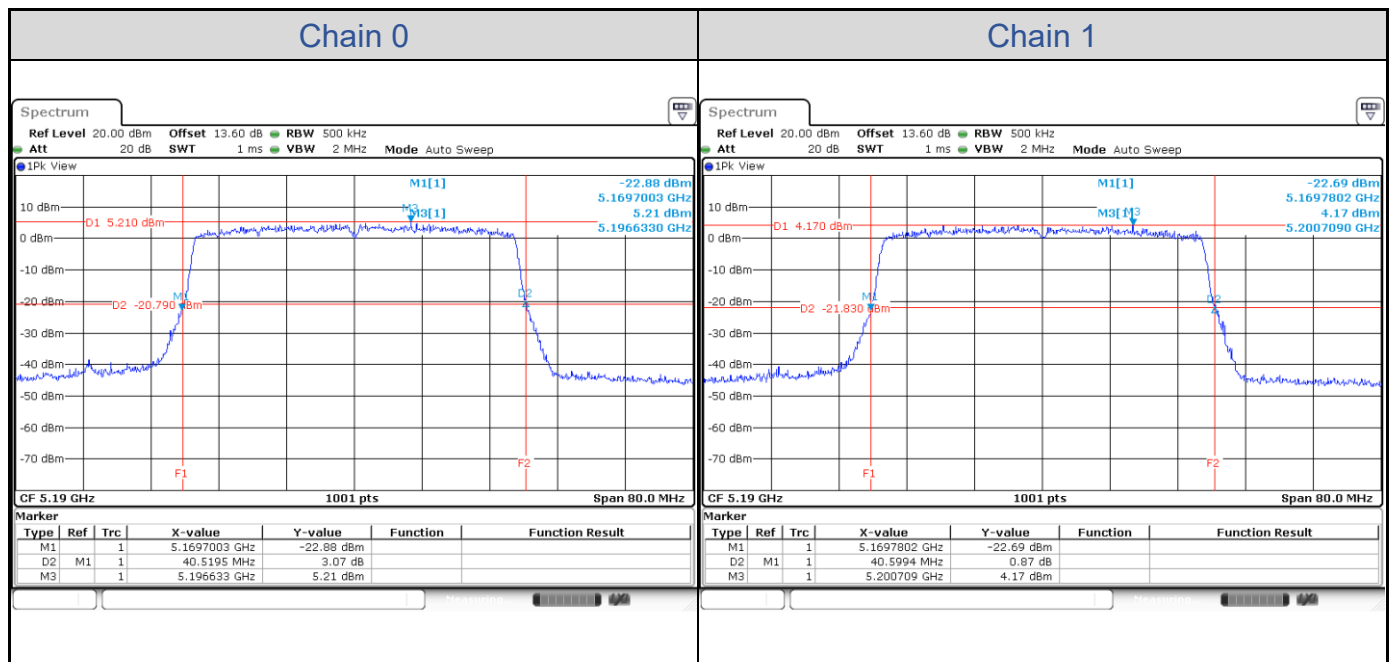

802.11ax HE40

Band	Channel	Frequency (MHz)	26 dB Bandwidth (MHz)	
			Chain 0	Chain 1
U-NII-1	38	5190	40.52	40.60
	46	5230	40.84	40.44
U-NII-2A	54	5270	40.44	40.68
	62	5310	40.44	40.68
U-NII-2C	102	5510	40.60	40.28
	110	5500	40.60	40.52
	134	5670	40.52	40.60

802.11ax HE40-Channel 38