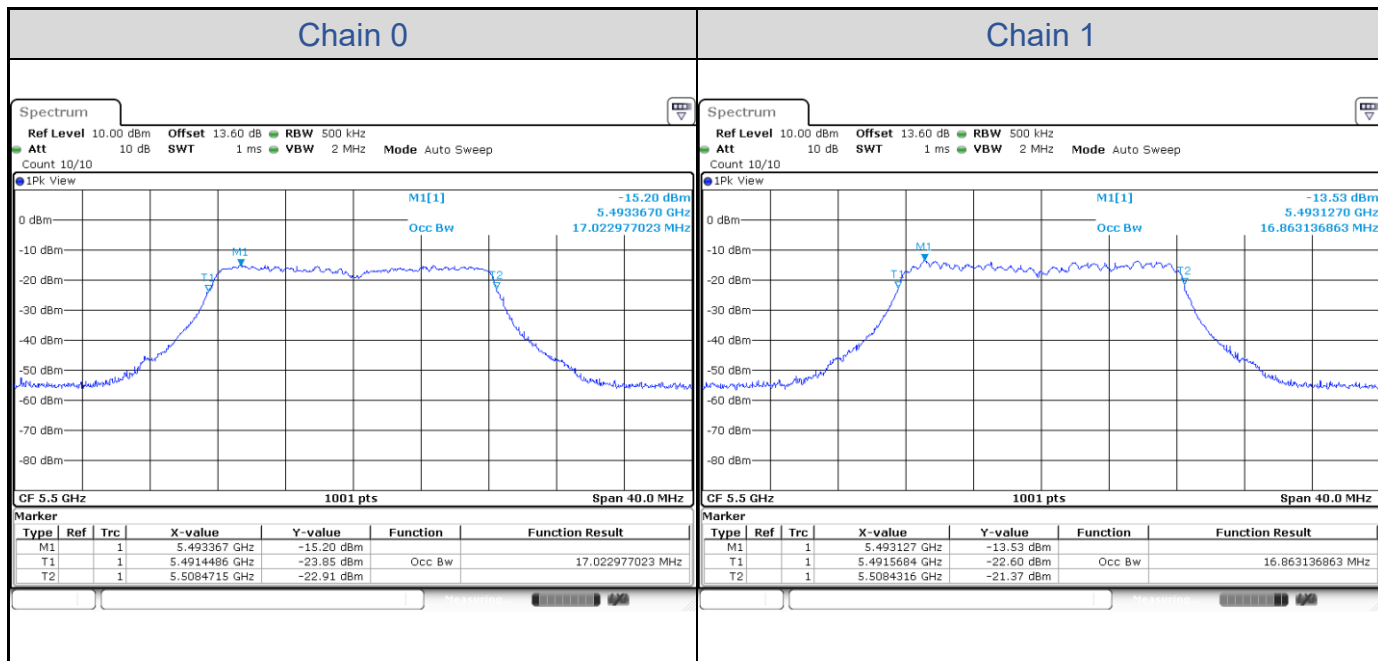

**802.11ax HE160-Channel 50**

**802.11ax HE160-Channel 114**

**Test Result of 99% Occupied Bandwidth**
**802.11a**

Band	Channel	Frequency (MHz)	99% Bandwidth (MHz)	
			Chain 0	Chain 1
U-NII-1	36	5180	16.98	16.82
	40	5200	16.98	16.86
	48	5240	16.98	16.82
U-NII-2A	52	5260	17.02	16.86
	60	5300	17.06	16.86
	64	5320	17.02	16.86
U-NII-2C	100	5500	17.02	16.86
	116	5580	17.02	16.86
	140	5700	17.02	16.86
U-NII-3	149	5745	17.06	16.82
	157	5785	17.02	16.82
	165	5825	17.02	16.86

**802.11a-Channel 36**

**802.11a-Channel 40**

**802.11a-Channel 48**

**802.11a-Channel 52**

**802.11a-Channel 60**

**802.11a-Channel 64**

**802.11a-Channel 100**

**802.11a-Channel 116**