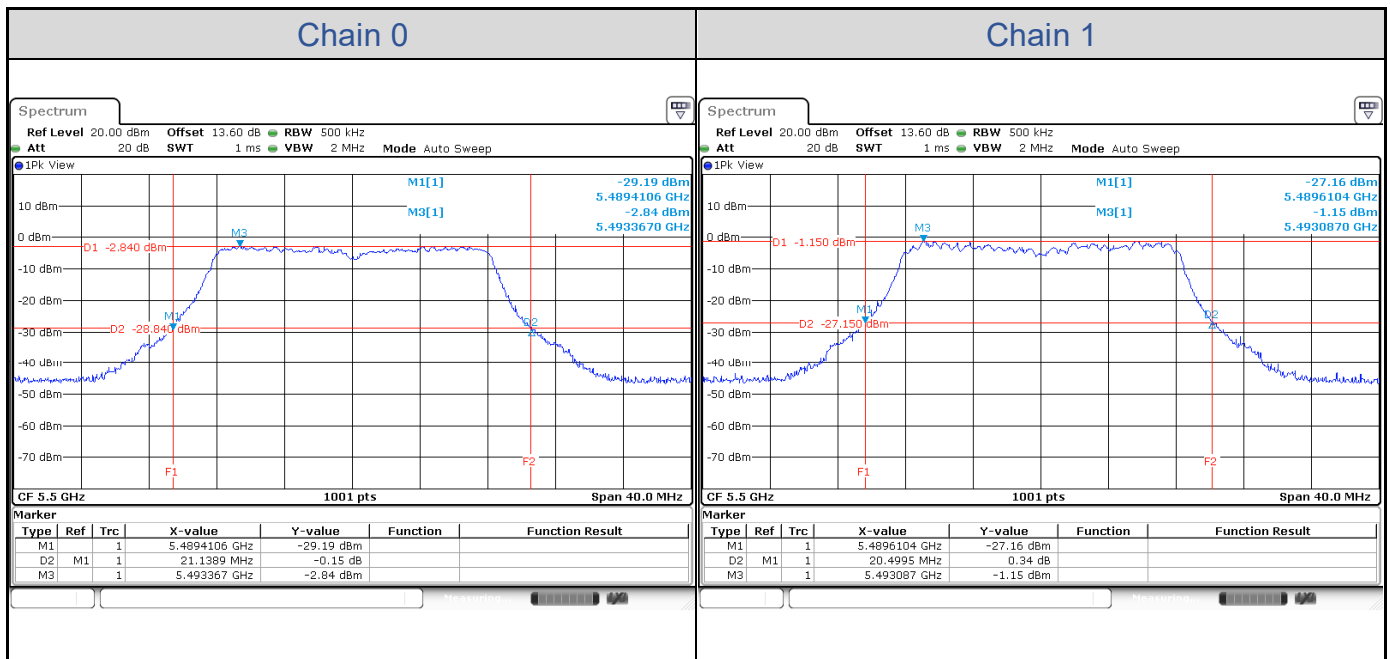

Appendix C: Test Results of Conducted Test (PINE_Sector antenna)

Test Result of 26 dB Bandwidth

802.11a

Band	Channel	Frequency (MHz)	26 dB Bandwidth (MHz)	
			Chain 0	Chain 1
U-NII-1	36	5180	21.10	20.50
	40	5200	21.22	20.50
	48	5240	21.22	20.50
U-NII-2A	52	5260	21.02	20.62
	60	5300	21.14	20.38
	64	5320	21.10	20.54
U-NII-2C	100	5500	21.14	20.50
	116	5580	21.06	20.50
	140	5700	20.90	20.62

802.11a-Channel 36

802.11a-Channel 40

802.11a-Channel 48

802.11a-Channel 52

802.11a-Channel 60

802.11a-Channel 64

802.11a-Channel 100

802.11a-Channel 116