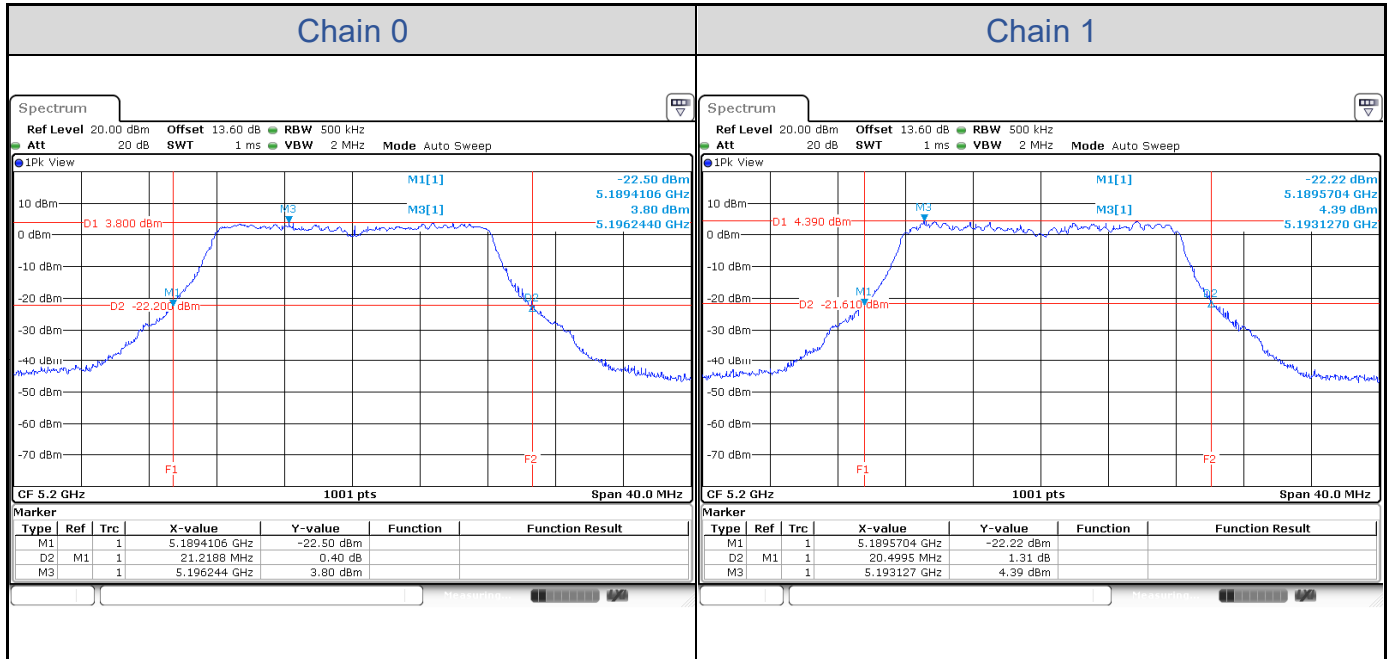

Appendix C: Test Results of Conducted Test (PINE_Sector antenna)

Test Result of 26 dB Bandwidth

802.11a

Band	Channel	Frequency (MHz)	26 dB Bandwidth (MHz)	
			Chain 0	Chain 1
U-NII-1	36	5180	21.10	20.50
	40	5200	21.22	20.50
	48	5240	21.22	20.50
U-NII-2A	52	5260	21.02	20.62
	60	5300	21.14	20.38
	64	5320	21.10	20.54
U-NII-2C	100	5500	21.14	20.50
	116	5580	21.06	20.50
	140	5700	20.90	20.62

802.11a-Channel 36

802.11a-Channel 40

802.11a-Channel 48

802.11a-Channel 52

802.11a-Channel 60

802.11a-Channel 64

802.11a-Channel 100

802.11a-Channel 116