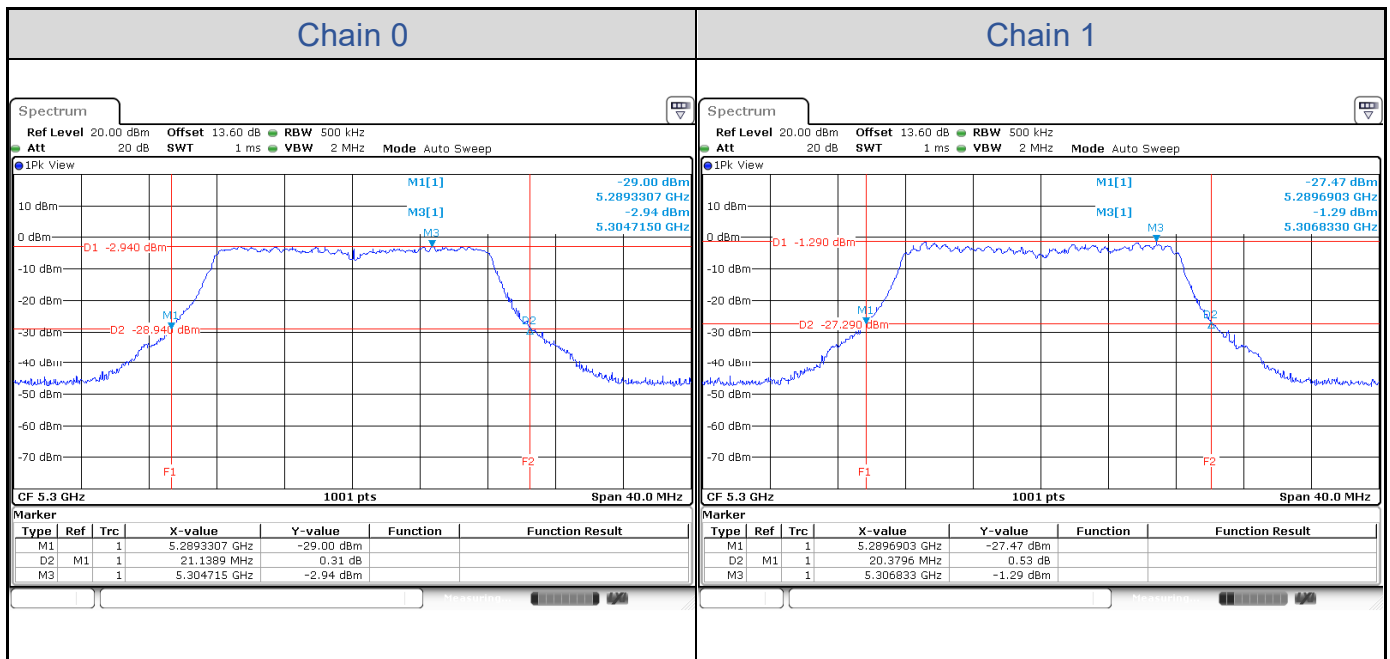

Appendix C: Test Results of Conducted Test (PINE_Sector antenna)

Test Result of 26 dB Bandwidth

802.11a

Band	Channel	Frequency (MHz)	26 dB Bandwidth (MHz)	
			Chain 0	Chain 1
U-NII-1	36	5180	21.10	20.50
	40	5200	21.22	20.50
	48	5240	21.22	20.50
U-NII-2A	52	5260	21.02	20.62
	60	5300	21.14	20.38
	64	5320	21.10	20.54
U-NII-2C	100	5500	21.14	20.50
	116	5580	21.06	20.50
	140	5700	20.90	20.62

802.11a-Channel 36

802.11a-Channel 40

802.11a-Channel 48

802.11a-Channel 52

802.11a-Channel 60

802.11a-Channel 64

802.11a-Channel 100

802.11a-Channel 116