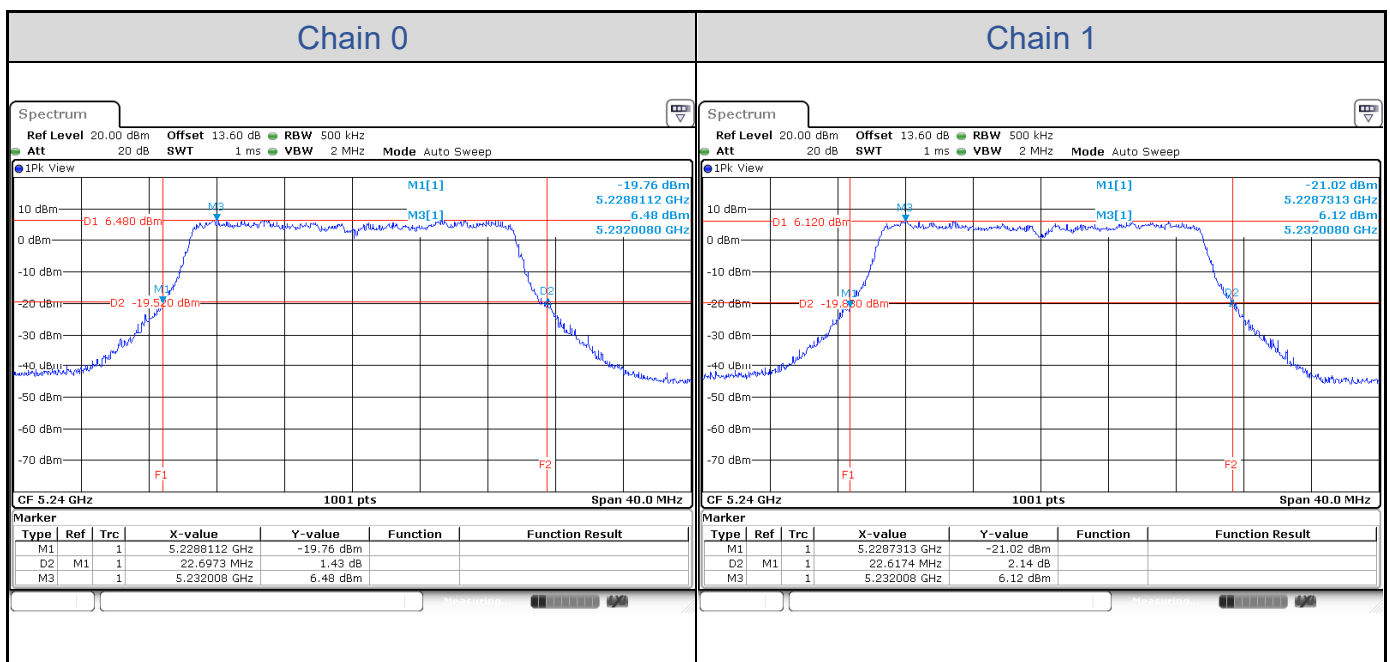

802.11ax HE20-Channel 48