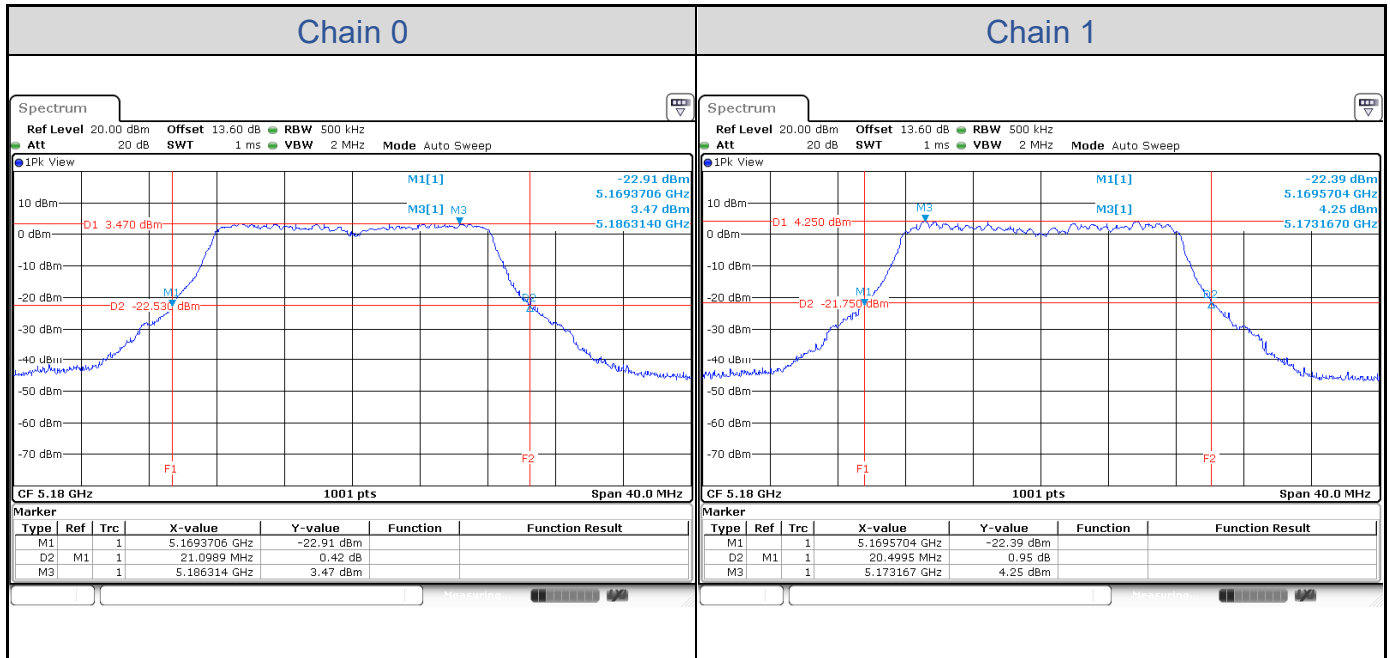

Appendix C: Test Results of Conducted Test (PINE_Sector antenna)

Test Result of 26 dB Bandwidth

802.11a

Band	Channel	Frequency (MHz)	26 dB Bandwidth (MHz)	
			Chain 0	Chain 1
U-NII-1	36	5180	21.10	20.50
	40	5200	21.22	20.50
	48	5240	21.22	20.50
U-NII-2A	52	5260	21.02	20.62
	60	5300	21.14	20.38
	64	5320	21.10	20.54
U-NII-2C	100	5500	21.14	20.50
	116	5580	21.06	20.50
	140	5700	20.90	20.62

802.11a-Channel 36

802.11a-Channel 40

802.11a-Channel 48

802.11a-Channel 52

802.11a-Channel 60

802.11a-Channel 64

802.11a-Channel 100

802.11a-Channel 116