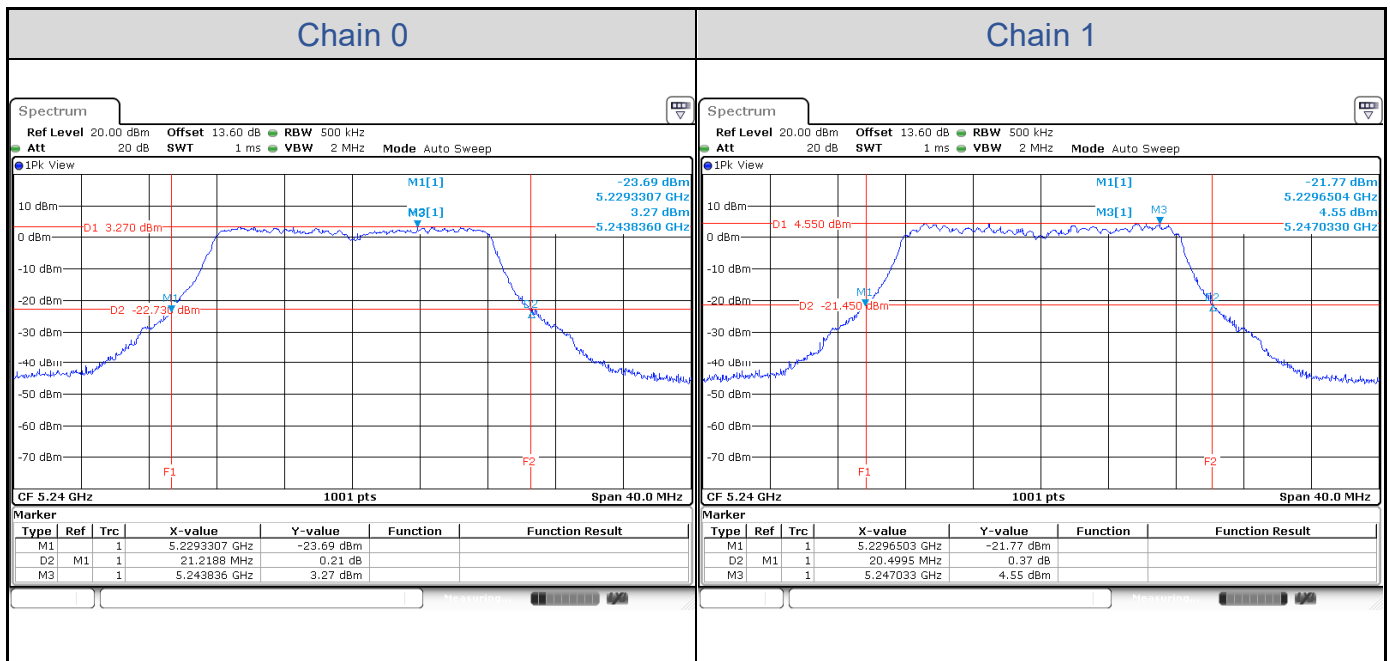

Appendix C: Test Results of Conducted Test (PINE_Sector antenna)

Test Result of 26 dB Bandwidth

802.11a

Band	Channel	Frequency (MHz)	26 dB Bandwidth (MHz)	
			Chain 0	Chain 1
U-NII-1	36	5180	21.10	20.50
	40	5200	21.22	20.50
	48	5240	21.22	20.50
U-NII-2A	52	5260	21.02	20.62
	60	5300	21.14	20.38
	64	5320	21.10	20.54
U-NII-2C	100	5500	21.14	20.50
	116	5580	21.06	20.50
	140	5700	20.90	20.62

802.11a-Channel 36

802.11a-Channel 40

802.11a-Channel 48

802.11a-Channel 52

802.11a-Channel 60

802.11a-Channel 64

802.11a-Channel 100

802.11a-Channel 116