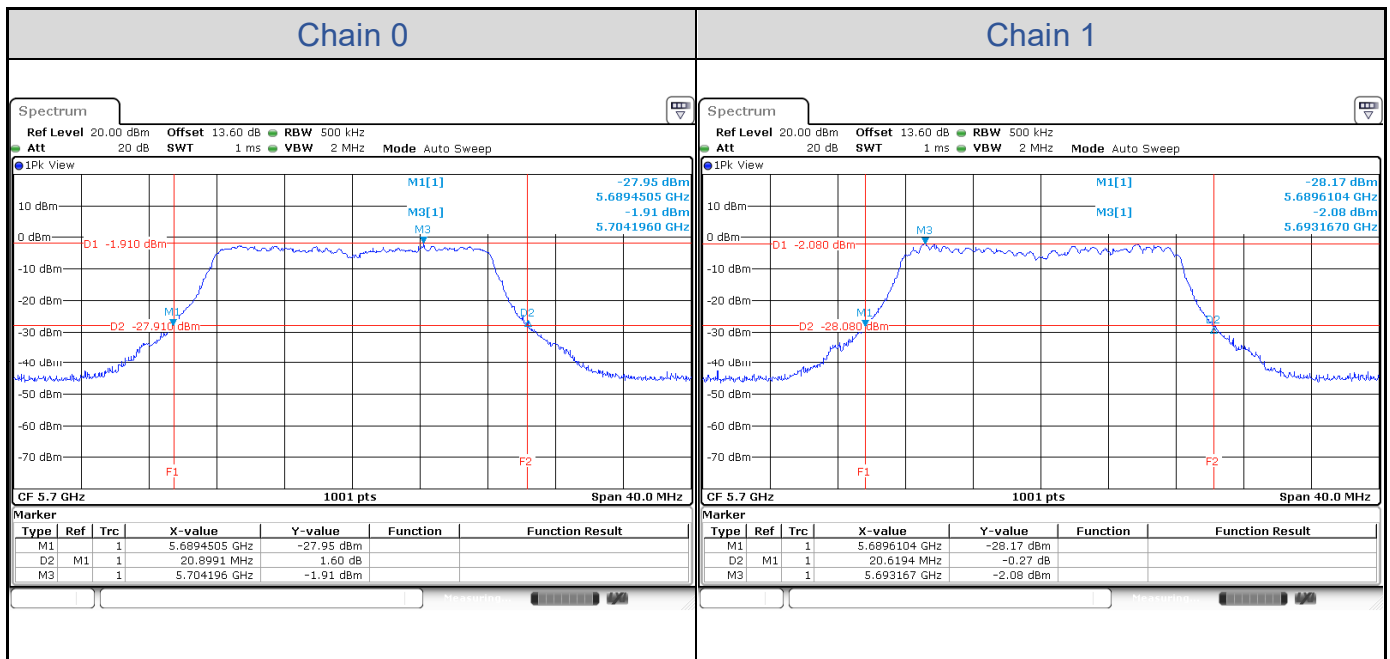

802.11a-Channel 140