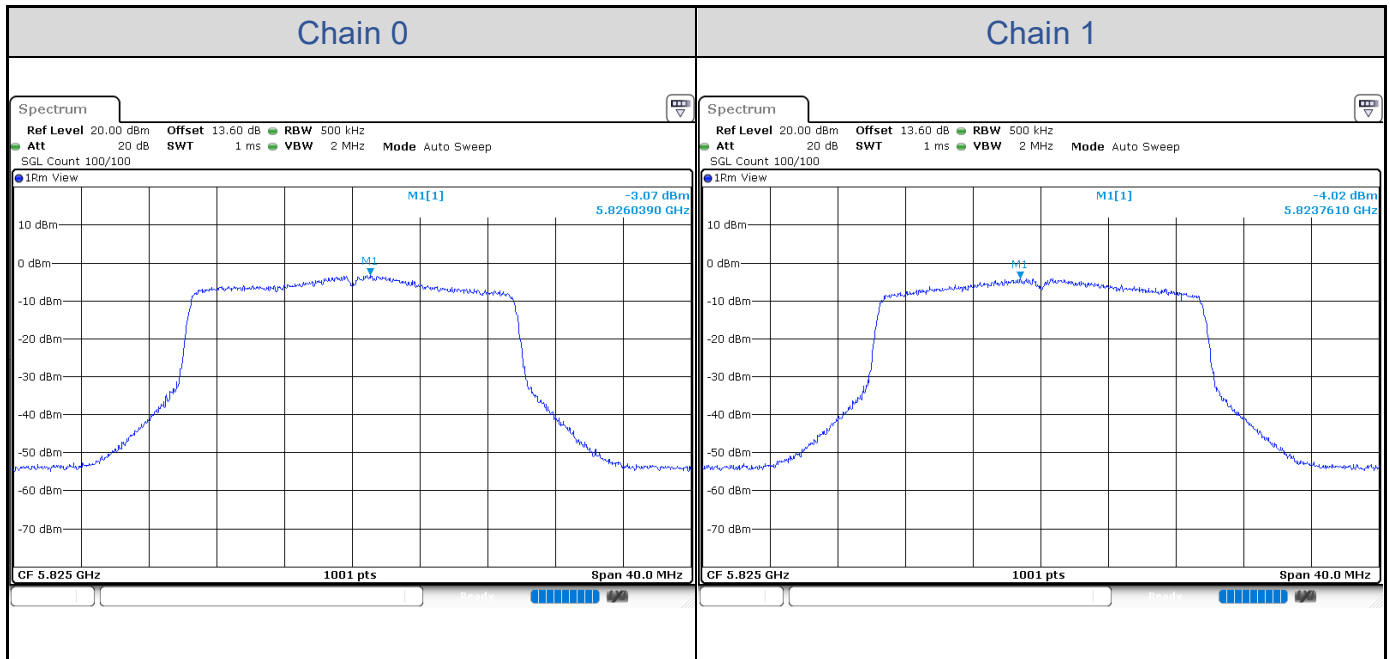

802.11ax HE20-Channel 140

802.11ax HE20-Channel 149

802.11ax HE20-Channel 157

802.11ax HE20-Channel 165

802.11ax HE40

Band	Channel	Frequency (MHz)	PSD without Duty Factor (dBm/MHz)		Total PSD with Duty Factor (dBm/MHz)	Maximum Limit (dBm/MHz)	Pass / Fail
			Chain 0	Chain 1			
U-NII-1	38	5190	-8.29	-7.22	-4.23	9.99	Pass
	46	5230	-7.62	-6.54	-3.55	9.99	Pass
U-NII-2A	54	5270	-13.45	-12.04	-9.19	3.99	Pass
	62	5310	-12.79	-12.86	-9.33	3.99	Pass
U-NII-2C	102	5510	-11.89	-13.40	-9.09	3.99	Pass
	110	5550	-12.16	-13.44	-9.26	3.99	Pass
	134	5670	-12.48	-13.53	-9.48	3.99	Pass