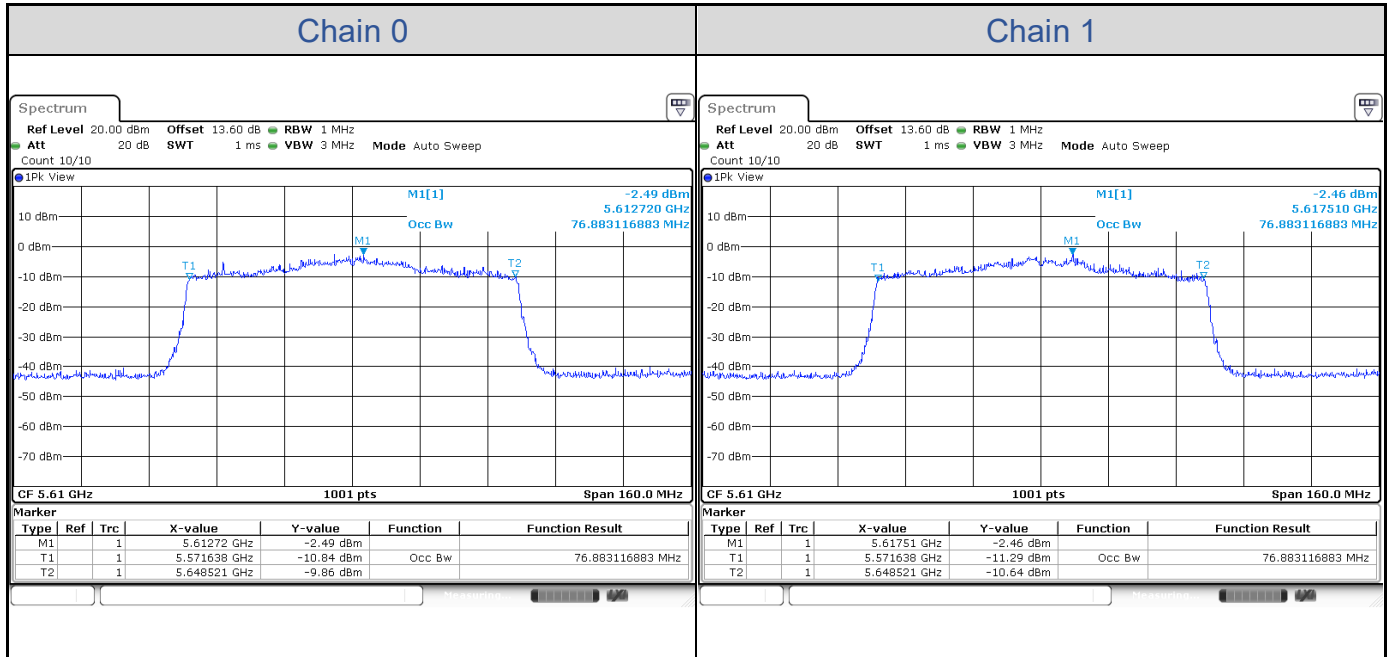

802.11ax HE80-Channel 122