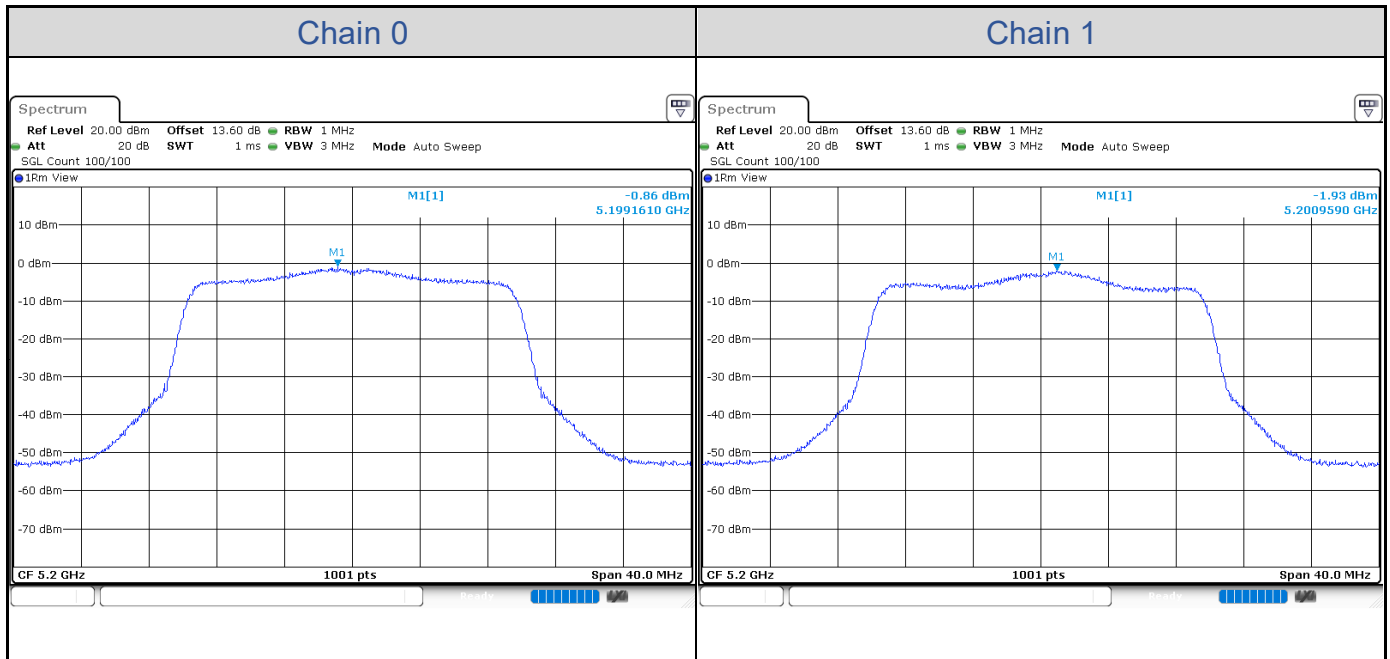

802.11ax HE20-Channel 40