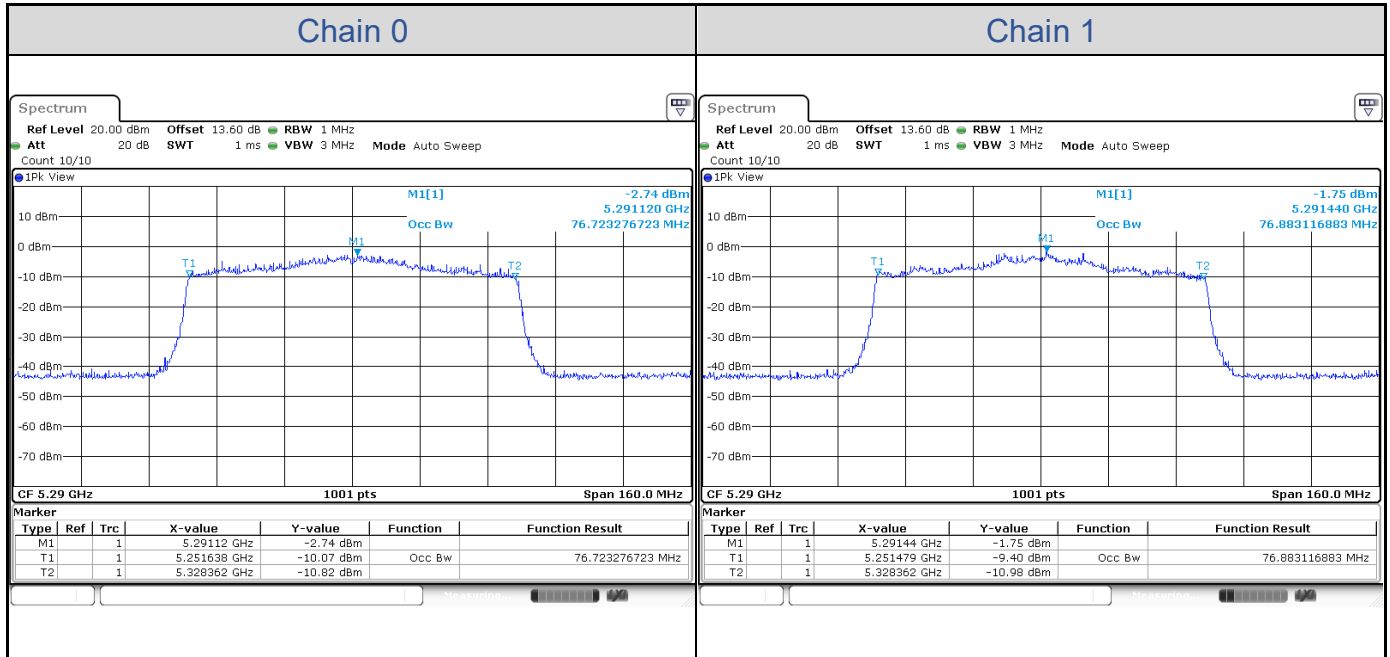

802.11ax HE40-Channel 151

802.11ax HE40-Channel 159

802.11ax HE80

Band	Channel	Frequency (MHz)	99% Bandwidth (MHz)	
			Chain 0	Chain 1
U-NII-1	42	5210	76.72	76.72
U-NII-2A	58	5290	76.72	76.88
U-NII-2C	106	5530	76.56	76.88
	122	5610	76.88	76.88
U-NII-3	155	5775	76.56	76.56

802.11ax HE80-Channel 42

802.11ax HE80-Channel 58

802.11ax HE80-Channel 106

802.11ax HE80-Channel 122

802.11ax HE80-Channel 155

802.11ax HE160

Band	Channel	Frequency (MHz)	99% Bandwidth (MHz)	
			Chain 0	Chain 1
U-NII-1	50	5250	78.64	78.32
U-NII-2A	50	5250	78.64	78.32
U-NII-2C	114	5570	157.28	156.96

802.11ax HE160-Channel 50

802.11ax HE160-Channel 114

Test Result of 6 dB Bandwidth
802.11a

Band	Channel	Frequency (MHz)	6 dB Bandwidth (MHz)		Limit (MHz)	Result
			Chain 0	Chain 1		
U-NII-3	149	5745	15.10	15.10	> 0.5	Pass
	157	5785	15.10	15.10	> 0.5	Pass
	165	5825	15.10	15.10	> 0.5	Pass