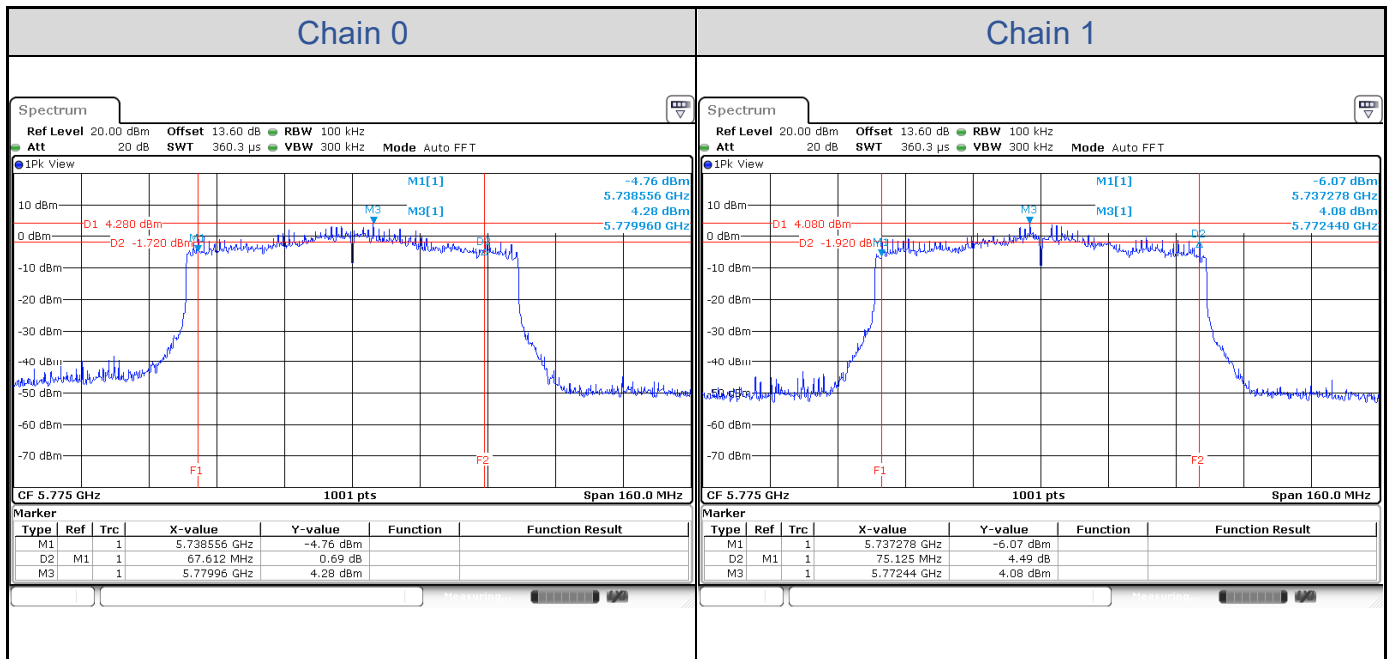

802.11ax HE80

Band	Channel	Frequency (MHz)	6 dB Bandwidth (MHz)		Limit (MHz)	Result
			Chain 0	Chain 1		
U-NII-3	155	5775	67.61	75.13	> 0.5	Pass

802.11ax HE80-Channel 155