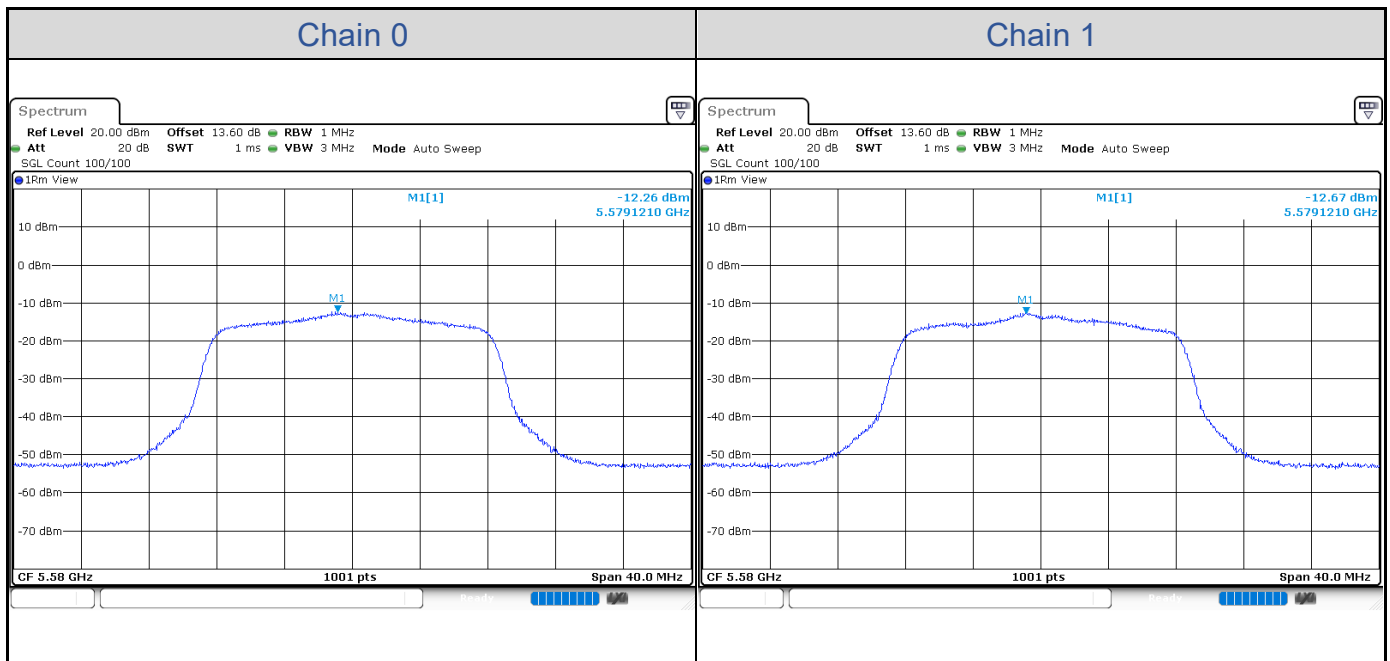

802.11a-Channel 36

802.11a-Channel 40

802.11a-Channel 48

802.11a-Channel 52

802.11a-Channel 60

802.11a-Channel 64

802.11a-Channel 100

802.11a-Channel 116

802.11a-Channel 140

802.11a-Channel 149

802.11a-Channel 157

802.11a-Channel 165

802.11ax HE20

Band	Channel	Frequency (MHz)	PSD without Duty Factor (dBm/MHz)		Total PSD with Duty Factor (dBm/MHz)	Maximum Limit (dBm/MHz)	Pass / Fail
			Chain 0	Chain 1			
U-NII-1	36	5180	-0.93	-2.34	1.71	9.99	Pass
	40	5200	-0.86	-1.93	1.93	9.99	Pass
	48	5240	-0.76	-1.51	2.17	9.99	Pass
U-NII-2A	52	5260	-13.08	-12.49	-9.49	3.99	Pass
	60	5300	-12.90	-12.60	-9.46	3.99	Pass
	64	5320	-12.29	-12.38	-9.05	3.99	Pass
U-NII-2C	100	5500	-11.78	-13.31	-9.19	3.99	Pass
	116	5580	-12.22	-12.46	-9.05	3.99	Pass
	140	5700	-11.64	-13.84	-9.31	3.99	Pass