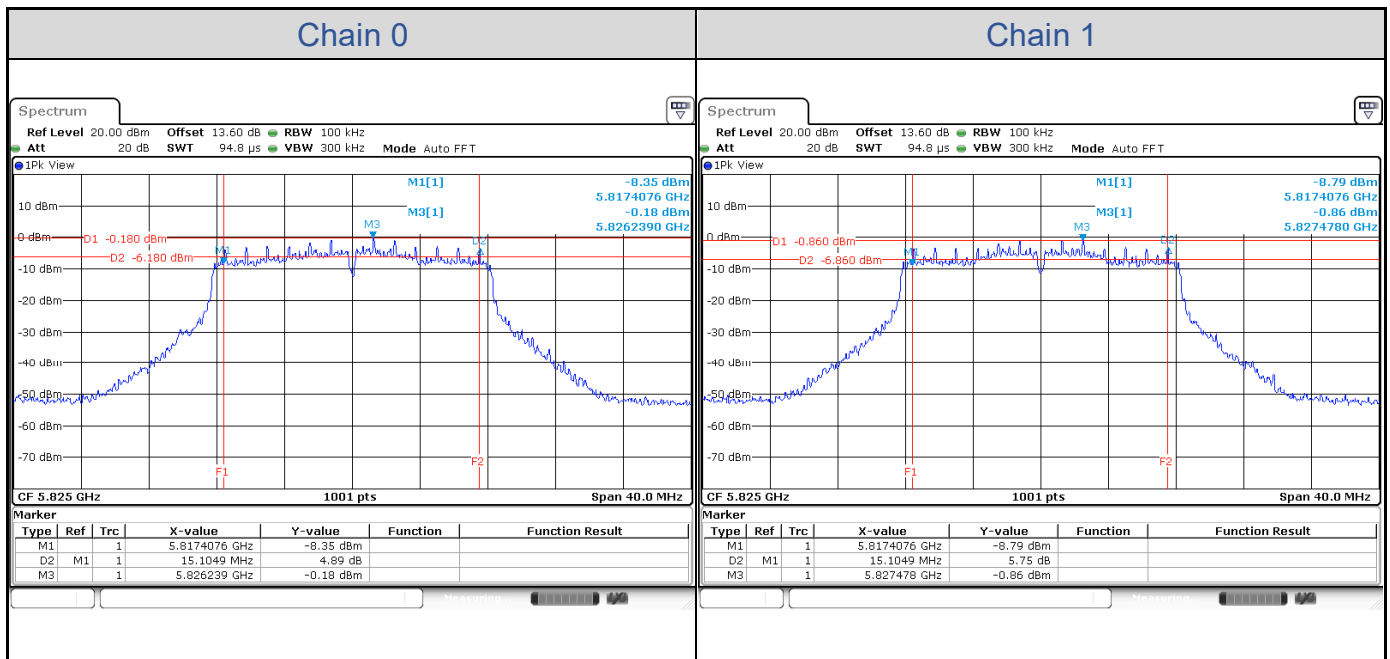

802.11a-Channel 165