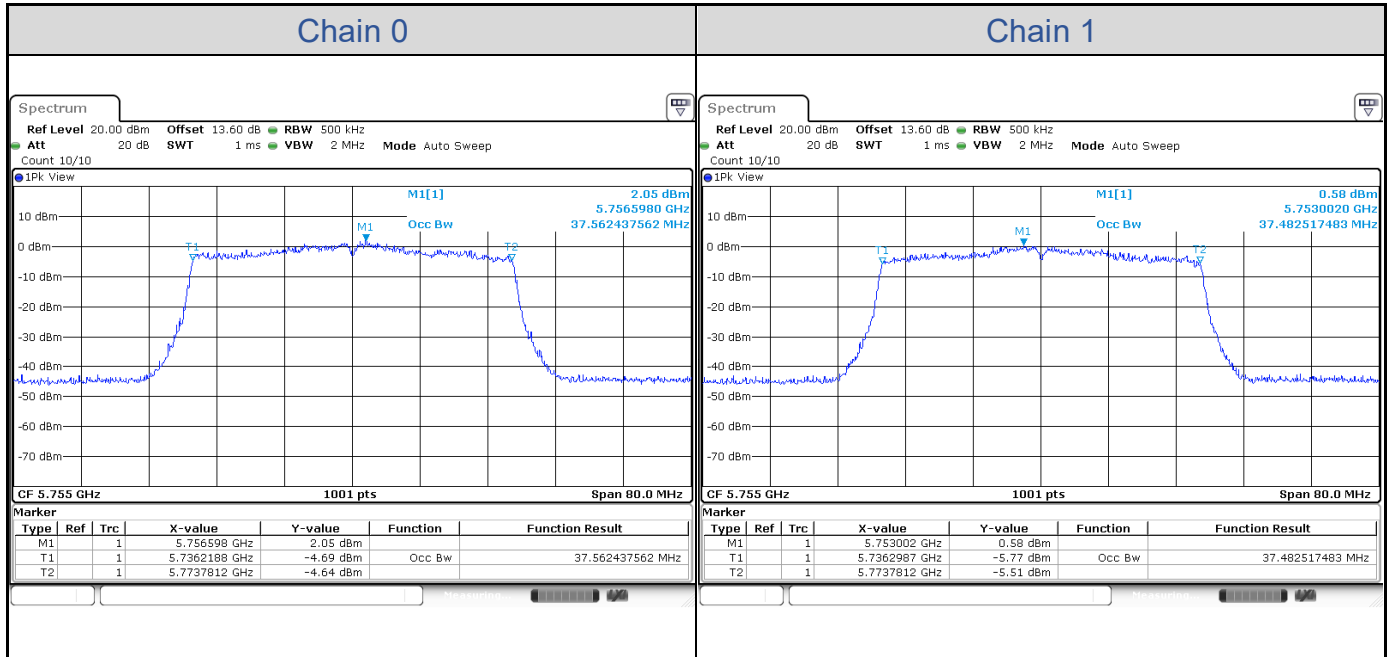

802.11ax HE40-Channel 151

802.11ax HE40-Channel 159

802.11ax HE80

Band	Channel	Frequency (MHz)	99% Bandwidth (MHz)	
			Chain 0	Chain 1
U-NII-1	42	5210	76.72	76.72
U-NII-2A	58	5290	76.72	76.88
U-NII-2C	106	5530	76.56	76.88
	122	5610	76.88	76.88
U-NII-3	155	5775	76.56	76.56