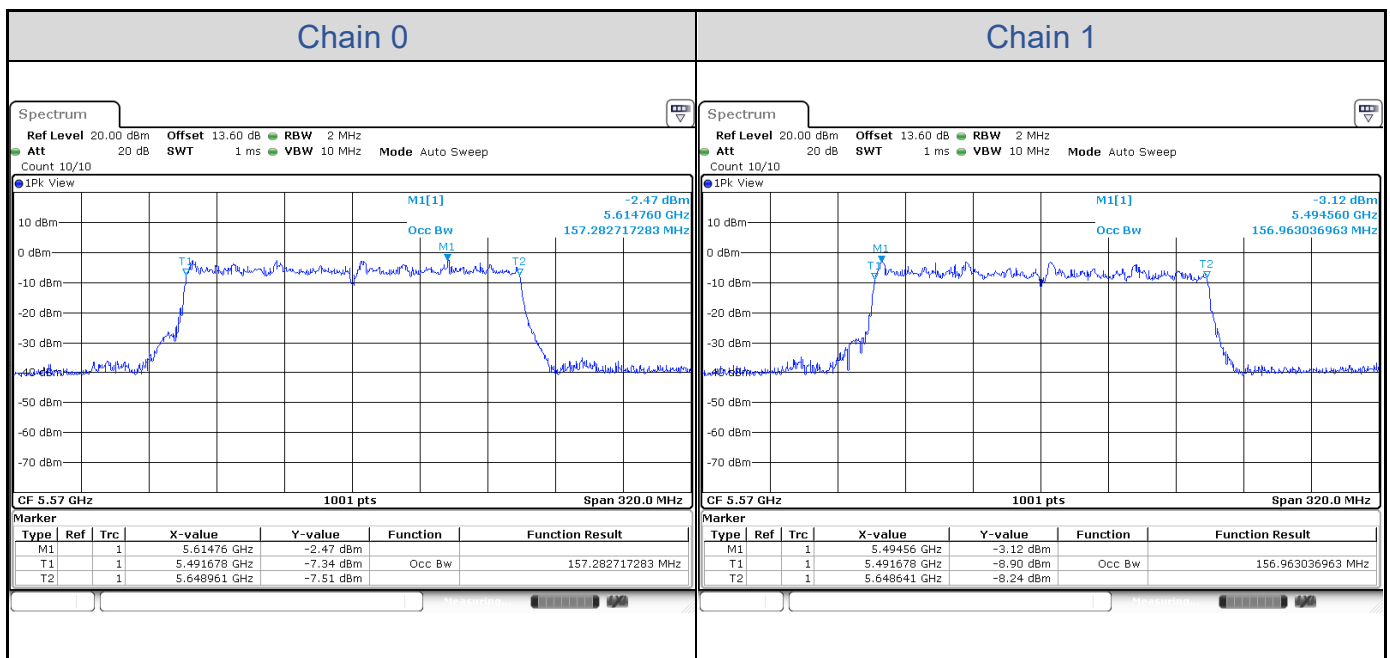

802.11ax HE40-Channel 151

802.11ax HE40-Channel 159

802.11ax HE80

Band	Channel	Frequency (MHz)	99% Bandwidth (MHz)	
			Chain 0	Chain 1
U-NII-1	42	5210	76.72	76.72
U-NII-2A	58	5290	76.72	76.88
U-NII-2C	106	5530	76.56	76.88
	122	5610	76.88	76.88
U-NII-3	155	5775	76.56	76.56

802.11ax HE80-Channel 42

802.11ax HE80-Channel 58

802.11ax HE80-Channel 106

802.11ax HE80-Channel 122

802.11ax HE80-Channel 155

802.11ax HE160

Band	Channel	Frequency (MHz)	99% Bandwidth (MHz)	
			Chain 0	Chain 1
U-NII-1	50	5250	78.64	78.32
U-NII-2A	50	5250	78.64	78.32
U-NII-2C	114	5570	157.28	156.96

802.11ax HE160-Channel 50

802.11ax HE160-Channel 114

Test Result of 6 dB Bandwidth
802.11a

Band	Channel	Frequency (MHz)	6 dB Bandwidth (MHz)		Limit (MHz)	Result
			Chain 0	Chain 1		
U-NII-3	149	5745	15.10	15.10	> 0.5	Pass
	157	5785	15.10	15.10	> 0.5	Pass
	165	5825	15.10	15.10	> 0.5	Pass