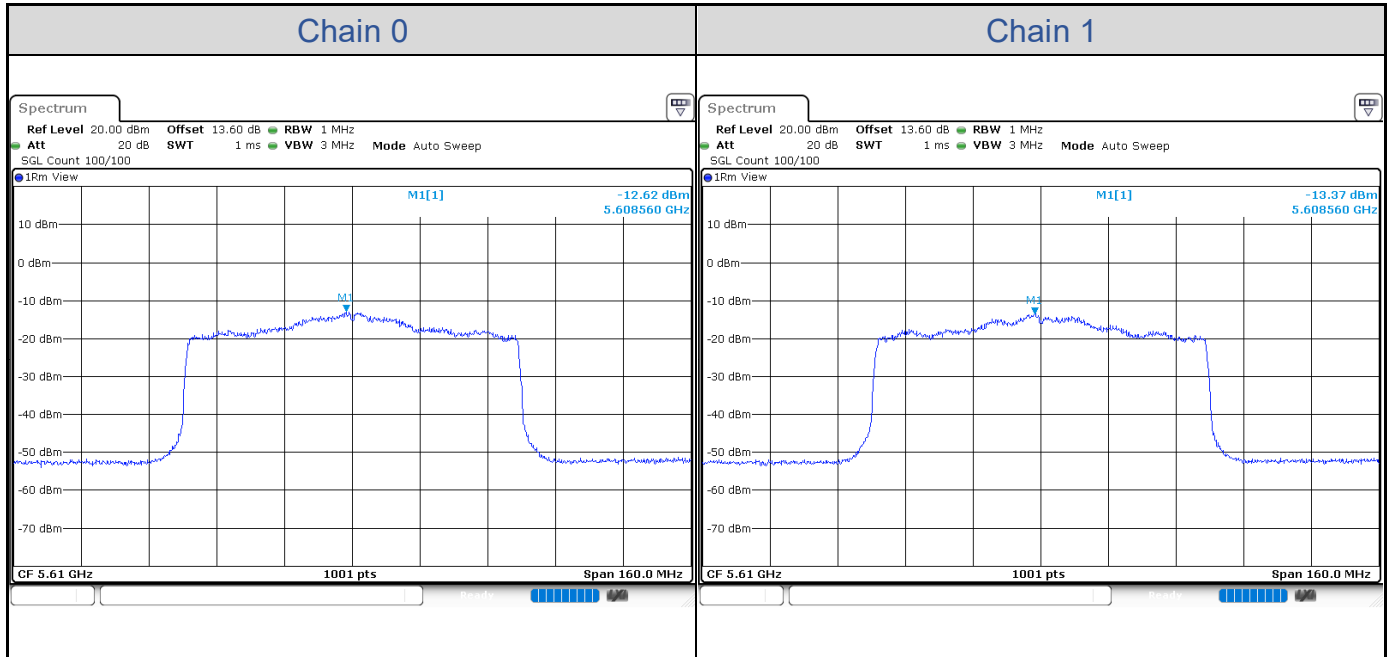

802.11ax HE80-Channel 42

802.11ax HE80-Channel 58

802.11ax HE80-Channel 106

802.11ax HE80-Channel 122

802.11ax HE80-Channel 155

802.11ax HE160

Band	Channel	Frequency (MHz)	PSD without Duty Factor (dBm/MHz)		Total PSD with Duty Factor (dBm/MHz)	Maximum Limit (dBm/MHz)	Pass / Fail
			Chain 0	Chain 1			
U-NII-1	50	5250	-26.12	-24.72	-13.61	9.99	Pass
U-NII-2A	50	5250	-26.05	-24.95	-13.71	3.99	Pass
U-NII-2C	114	5570	-21.32	-22.13	-9.95	3.99	Pass

802.11ax HE160-Channel 50-(U-NII-1)

802.11ax HE160-Channel 50-(U-NII-2A)

802.11ax HE160-Channel 114