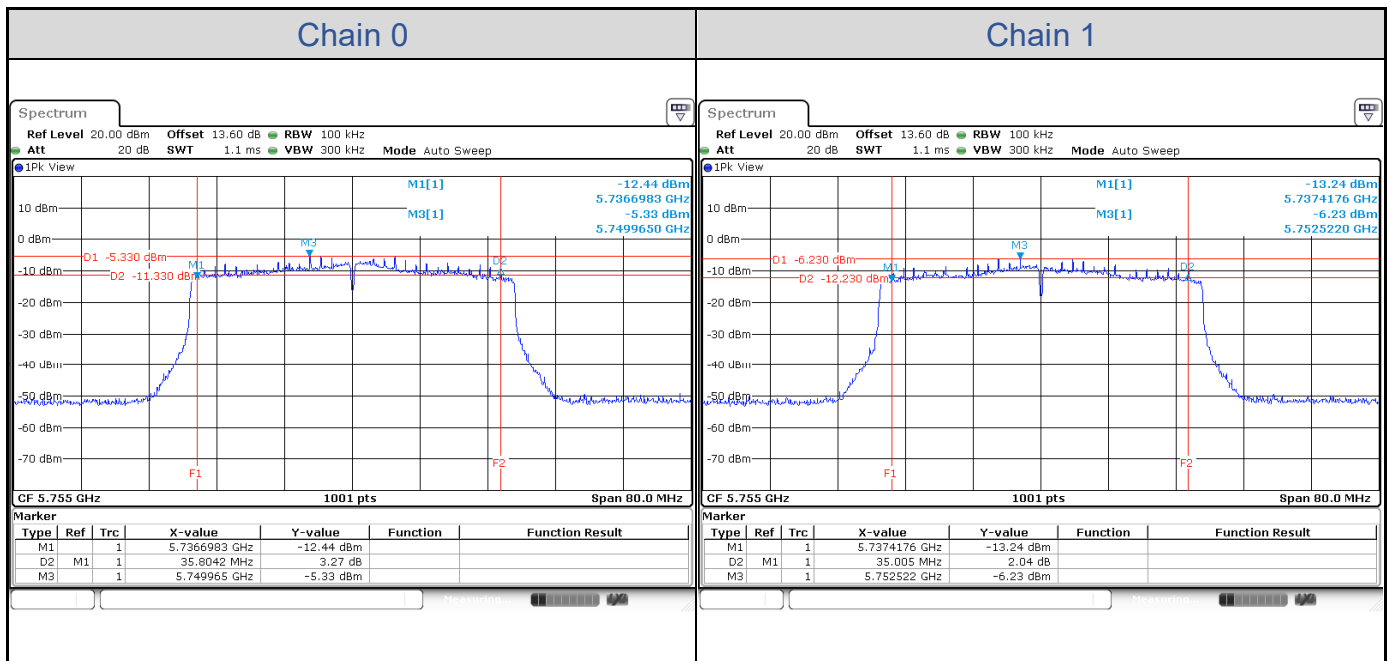

802.11ax HE40

Band	Channel	Frequency (MHz)	6 dB Bandwidth (MHz)		Limit (MHz)	Result
			Chain 0	Chain 1		
U-NII-3	151	5755	35.80	35.01	> 0.5	Pass
	159	5795	35.56	35.08	> 0.5	Pass

802.11ax HE40-Channel 151