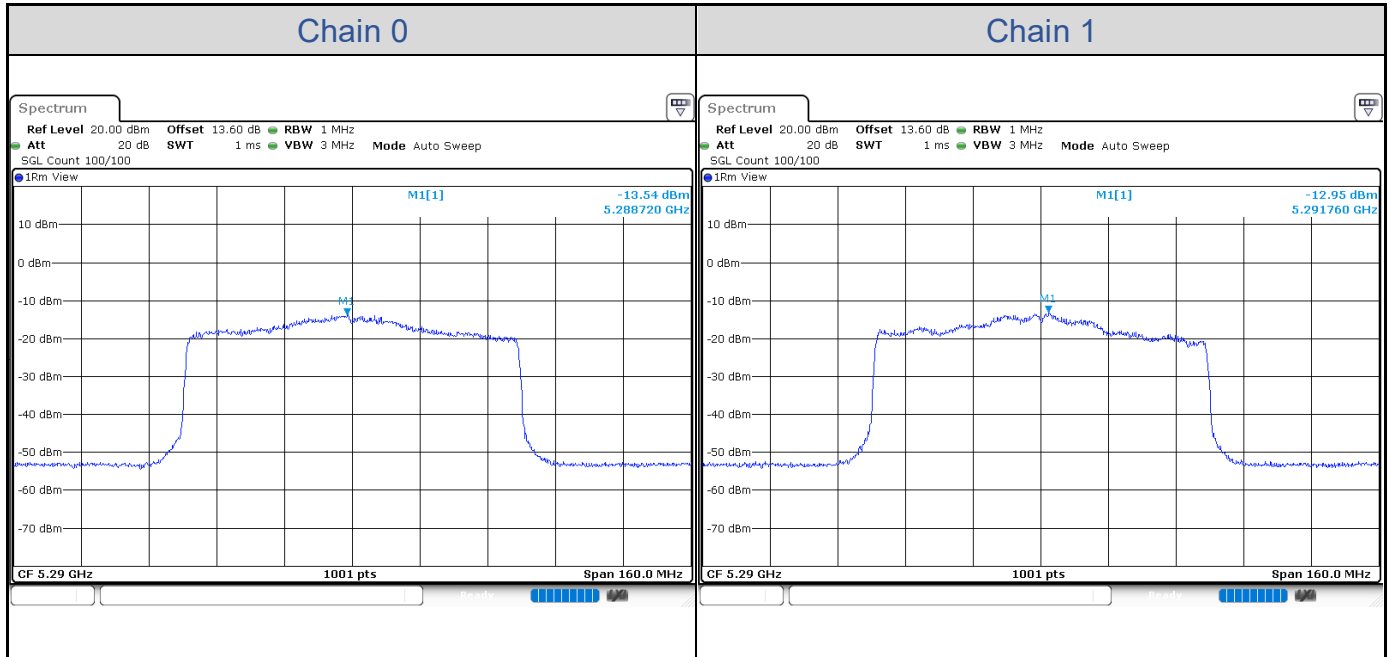

802.11ax HE80-Channel 58