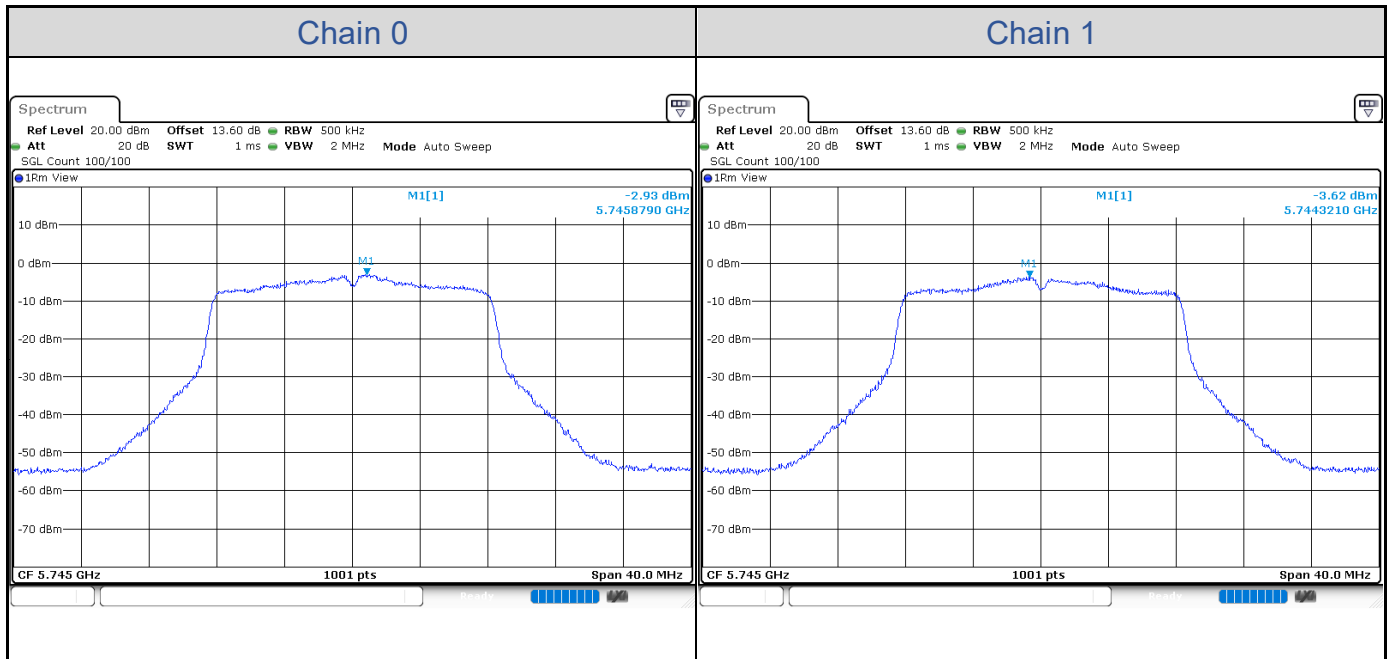

802.11a-Channel 36

802.11a-Channel 40

802.11a-Channel 48

802.11a-Channel 52

802.11a-Channel 60

802.11a-Channel 64

802.11a-Channel 100

802.11a-Channel 116

802.11a-Channel 140

802.11a-Channel 149

802.11a-Channel 157

802.11a-Channel 165

802.11ax HE20

Band	Channel	Frequency (MHz)	PSD without Duty Factor (dBm/MHz)		Total PSD with Duty Factor (dBm/MHz)	Maximum Limit (dBm/MHz)	Pass / Fail
			Chain 0	Chain 1			
U-NII-1	36	5180	-0.93	-2.34	1.71	9.99	Pass
	40	5200	-0.86	-1.93	1.93	9.99	Pass
	48	5240	-0.76	-1.51	2.17	9.99	Pass
U-NII-2A	52	5260	-13.08	-12.49	-9.49	3.99	Pass
	60	5300	-12.90	-12.60	-9.46	3.99	Pass
	64	5320	-12.29	-12.38	-9.05	3.99	Pass
U-NII-2C	100	5500	-11.78	-13.31	-9.19	3.99	Pass
	116	5580	-12.22	-12.46	-9.05	3.99	Pass
	140	5700	-11.64	-13.84	-9.31	3.99	Pass