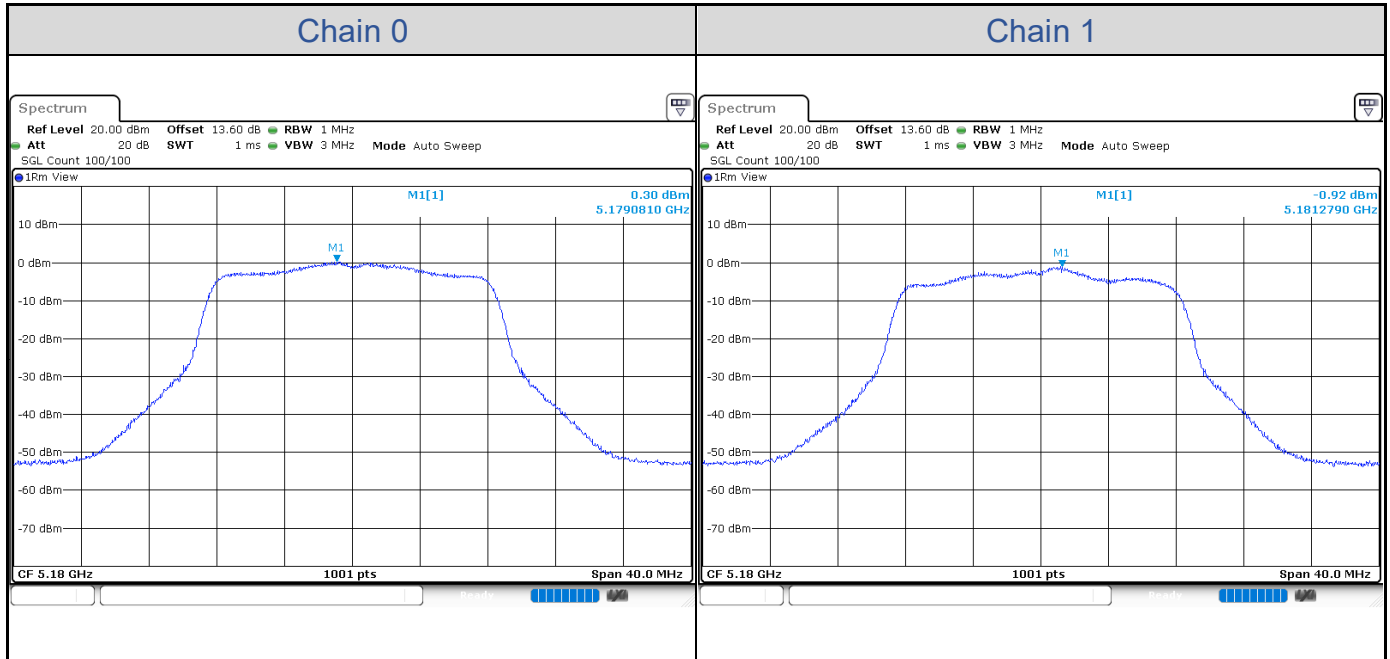

802.11a-Channel 36