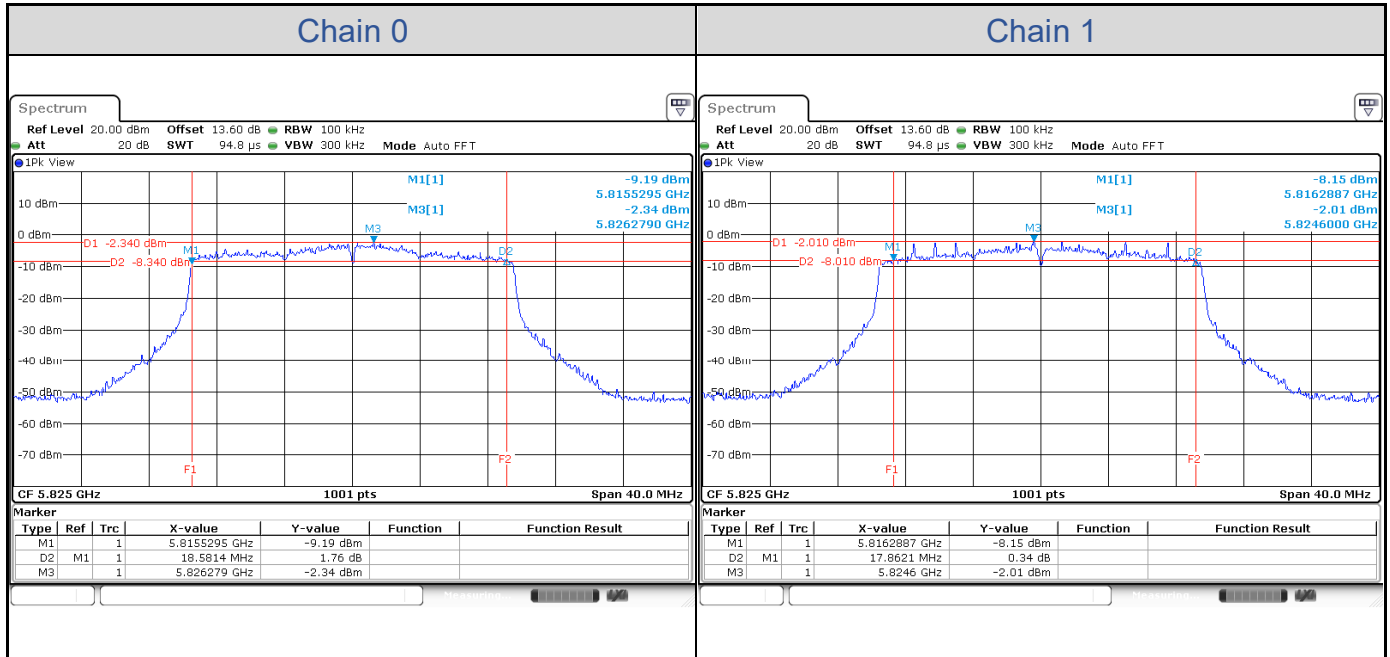

802.11ax HE20-Channel 165

802.11ax HE40

Band	Channel	Frequency (MHz)	6 dB Bandwidth (MHz)		Limit (MHz)	Result
			Chain 0	Chain 1		
U-NII-3	151	5755	35.80	35.01	> 0.5	Pass
	159	5795	35.56	35.08	> 0.5	Pass

802.11ax HE40-Channel 151