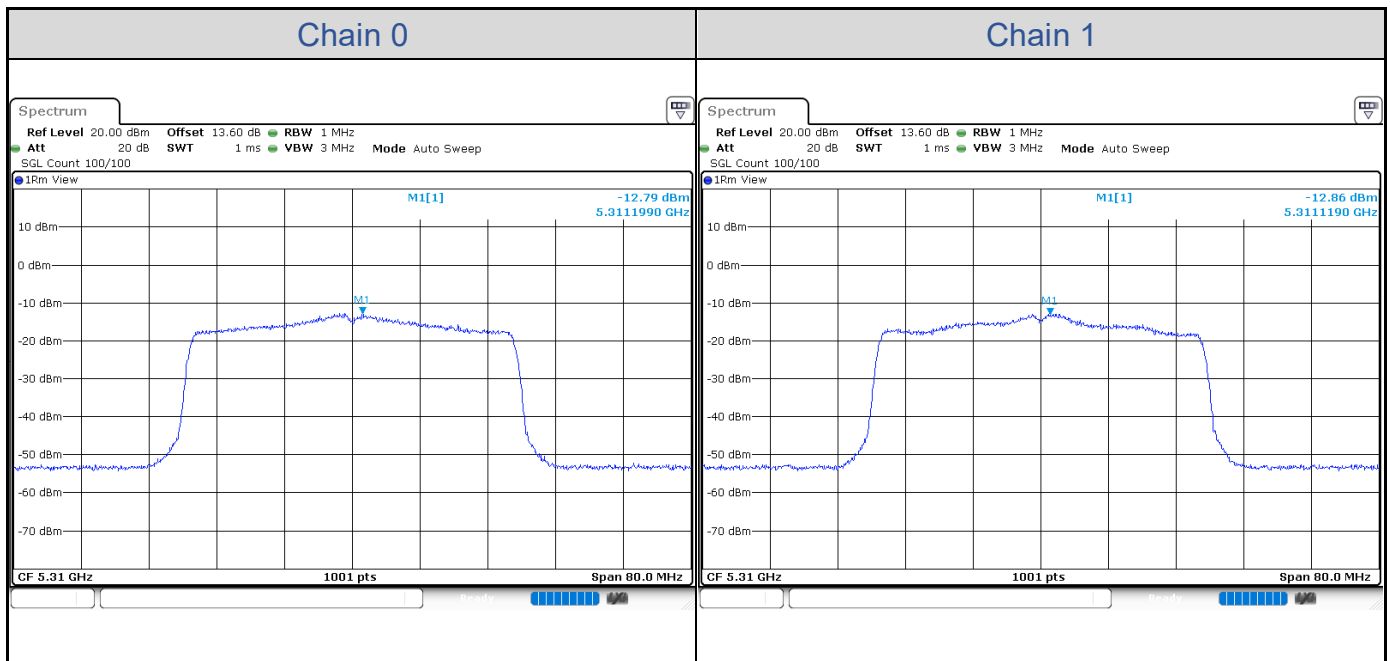

802.11ax HE40-Channel 38

802.11ax HE40-Channel 46

802.11ax HE40-Channel 54

802.11ax HE40-Channel 62

802.11ax HE40-Channel 102

802.11ax HE40-Channel 110

802.11ax HE40-Channel 134

802.11ax HE40-Channel 151

802.11ax HE40-Channel 159

802.11ax HE80

Band	Channel	Frequency (MHz)	PSD without Duty Factor (dBm/MHz)		Total PSD with Duty Factor (dBm/MHz)	Maximum Limit (dBm/MHz)	Pass / Fail
			Chain 0	Chain 1			
U-NII-1	42	5210	-6.41	-7.22	-2.83	9.99	Pass
U-NII-2A	58	5290	-13.54	-12.95	-9.27	3.99	Pass
U-NII-2C	106	5530	-12.52	-13.82	-9.16	3.99	Pass
	122	5610	-12.62	-13.37	-9.02	3.99	Pass