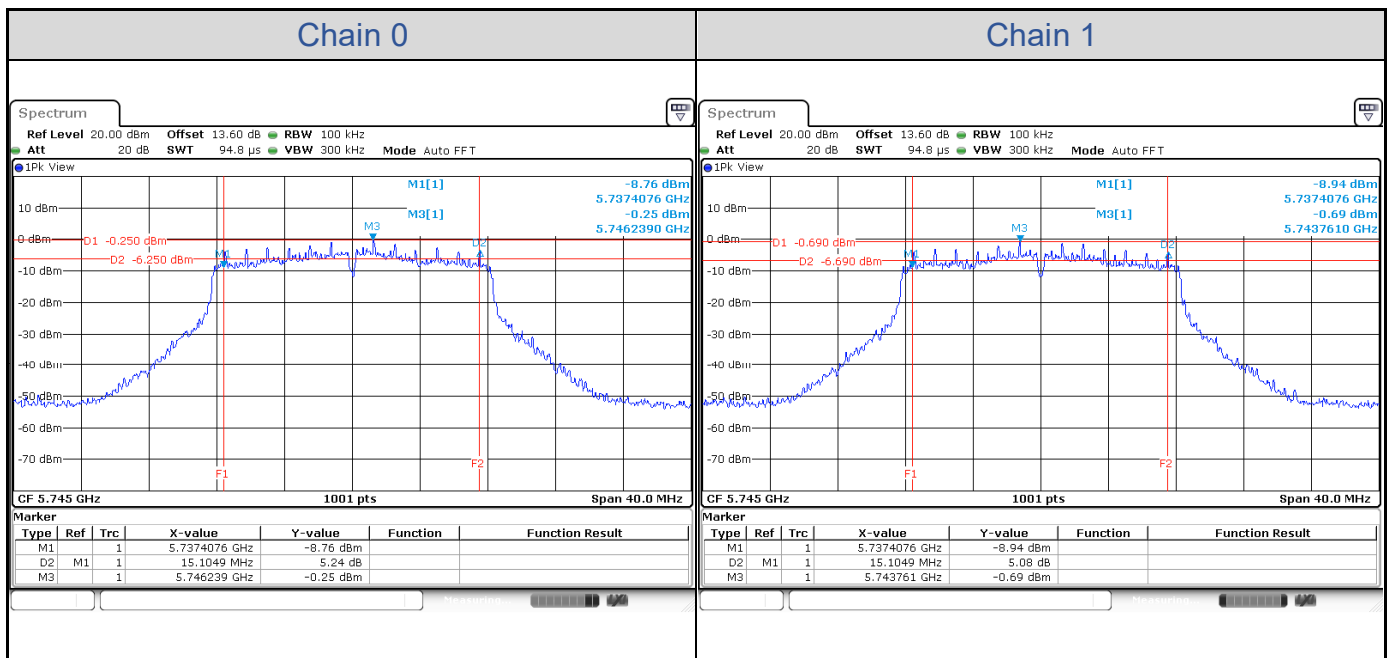

Test Result of 6 dB Bandwidth

802.11a

Band	Channel	Frequency (MHz)	6 dB Bandwidth (MHz)		Limit (MHz)	Result
			Chain 0	Chain 1		
U-NII-3	149	5745	15.10	15.10	> 0.5	Pass
	157	5785	15.10	15.10	> 0.5	Pass
	165	5825	15.10	15.10	> 0.5	Pass

802.11a-Channel 149