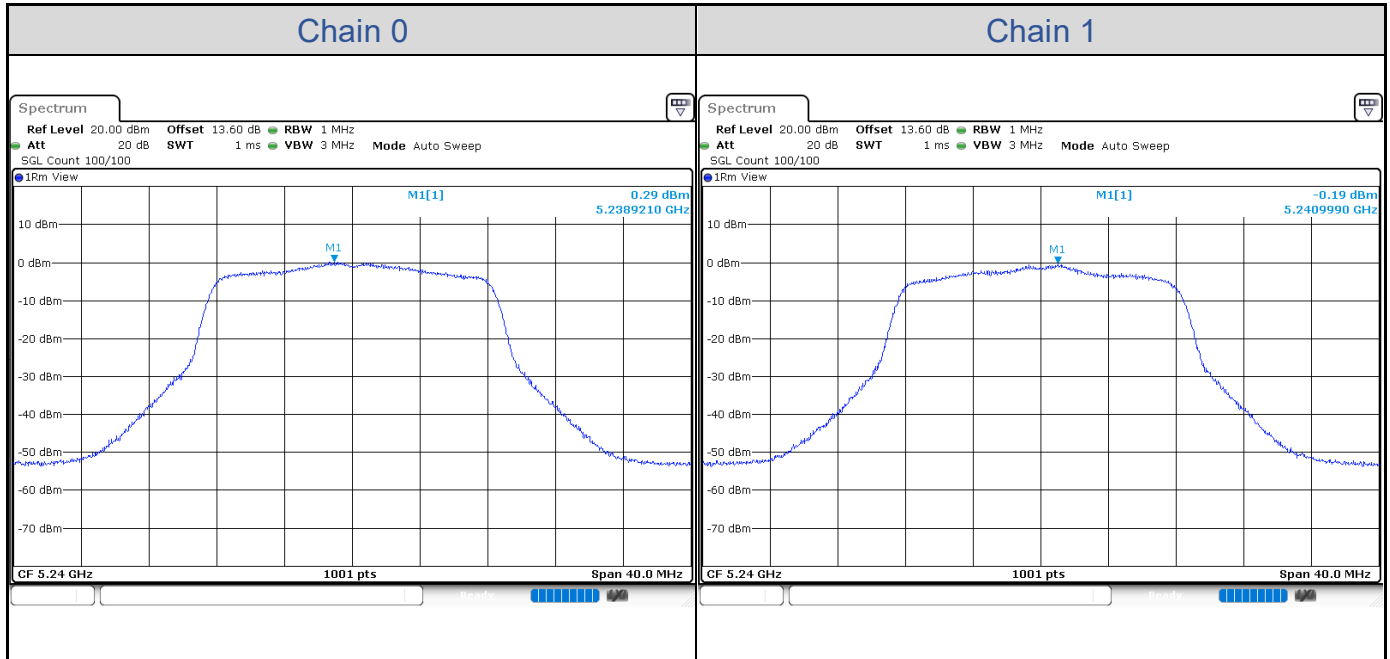

802.11a-Channel 48