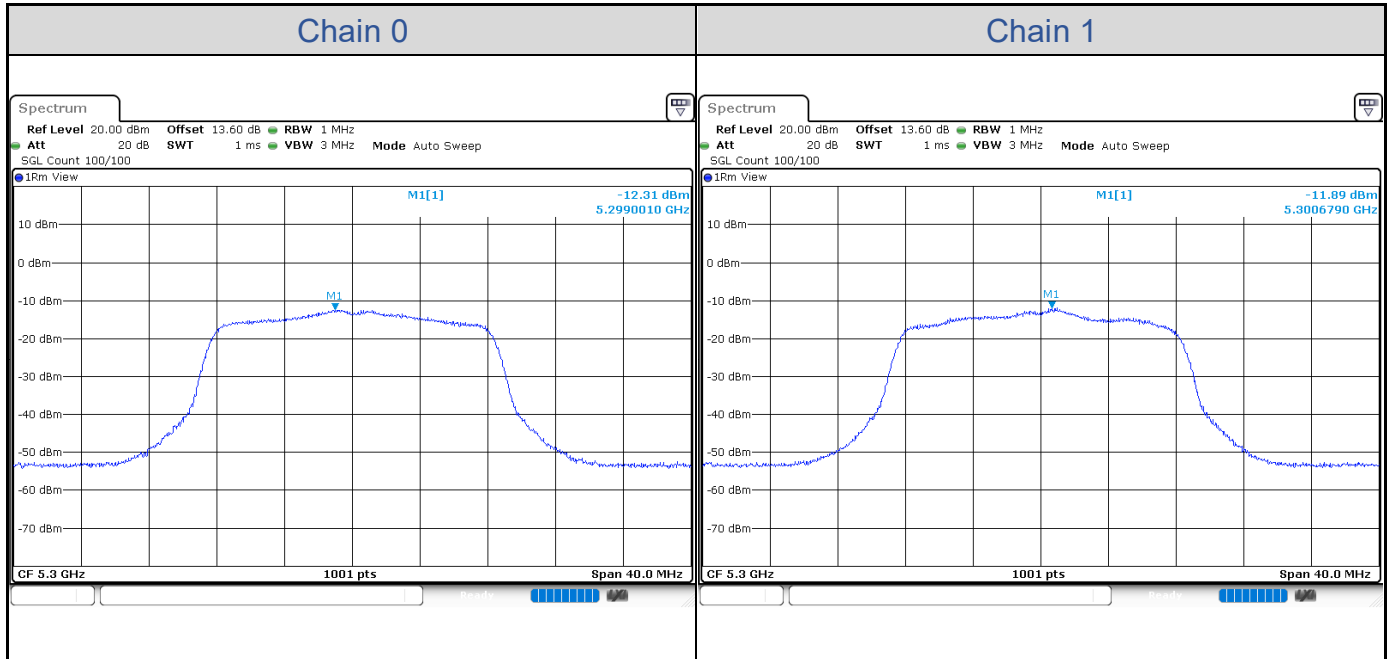

802.11a-Channel 36

802.11a-Channel 40

802.11a-Channel 48

802.11a-Channel 52

802.11a-Channel 60

802.11a-Channel 64

802.11a-Channel 100

802.11a-Channel 116

802.11a-Channel 140

802.11a-Channel 149

802.11a-Channel 157

802.11a-Channel 165

802.11ax HE20

Band	Channel	Frequency (MHz)	PSD without Duty Factor (dBm/MHz)		Total PSD with Duty Factor (dBm/MHz)	Maximum Limit (dBm/MHz)	Pass / Fail
			Chain 0	Chain 1			
U-NII-1	36	5180	-0.93	-2.34	1.71	9.99	Pass
	40	5200	-0.86	-1.93	1.93	9.99	Pass
	48	5240	-0.76	-1.51	2.17	9.99	Pass
U-NII-2A	52	5260	-13.08	-12.49	-9.49	3.99	Pass
	60	5300	-12.90	-12.60	-9.46	3.99	Pass
	64	5320	-12.29	-12.38	-9.05	3.99	Pass
U-NII-2C	100	5500	-11.78	-13.31	-9.19	3.99	Pass
	116	5580	-12.22	-12.46	-9.05	3.99	Pass
	140	5700	-11.64	-13.84	-9.31	3.99	Pass