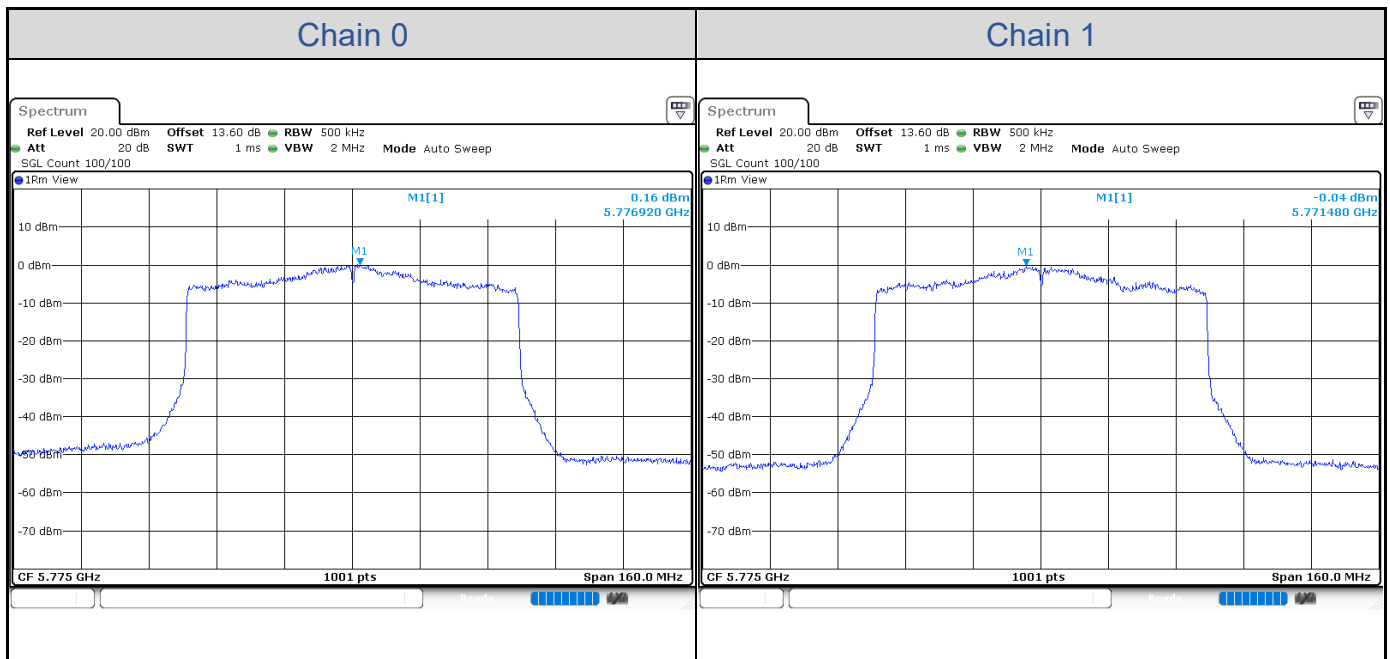

802.11ax HE80-Channel 42

802.11ax HE80-Channel 58

802.11ax HE80-Channel 106

802.11ax HE80-Channel 122

802.11ax HE80-Channel 155

802.11ax HE160

Band	Channel	Frequency (MHz)	PSD without Duty Factor (dBm/MHz)		Total PSD with Duty Factor (dBm/MHz)	Maximum Limit (dBm/MHz)	Pass / Fail
			Chain 0	Chain 1			
U-NII-1	50	5250	-26.12	-24.72	-13.61	9.99	Pass
U-NII-2A	50	5250	-26.05	-24.95	-13.71	3.99	Pass
U-NII-2C	114	5570	-21.32	-22.13	-9.95	3.99	Pass

802.11ax HE160-Channel 50-(U-NII-1)

802.11ax HE160-Channel 50-(U-NII-2A)

802.11ax HE160-Channel 114