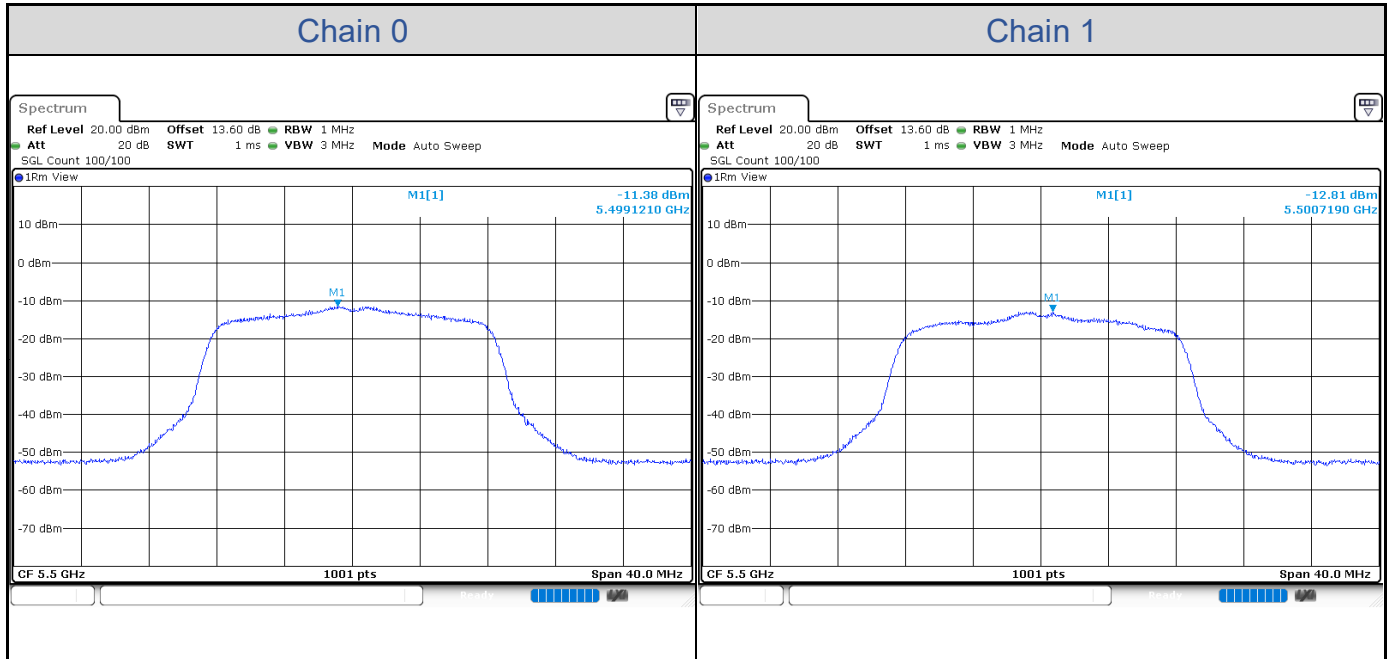

802.11a-Channel 36

802.11a-Channel 40

802.11a-Channel 48

802.11a-Channel 52

802.11a-Channel 60

802.11a-Channel 64

802.11a-Channel 100

802.11a-Channel 116

802.11a-Channel 140

802.11a-Channel 149

802.11a-Channel 157

802.11a-Channel 165

802.11ax HE20

Band	Channel	Frequency (MHz)	PSD without Duty Factor (dBm/MHz)		Total PSD with Duty Factor (dBm/MHz)	Maximum Limit (dBm/MHz)	Pass / Fail
			Chain 0	Chain 1			
U-NII-1	36	5180	-0.93	-2.34	1.71	9.99	Pass
	40	5200	-0.86	-1.93	1.93	9.99	Pass
	48	5240	-0.76	-1.51	2.17	9.99	Pass
U-NII-2A	52	5260	-13.08	-12.49	-9.49	3.99	Pass
	60	5300	-12.90	-12.60	-9.46	3.99	Pass
	64	5320	-12.29	-12.38	-9.05	3.99	Pass
U-NII-2C	100	5500	-11.78	-13.31	-9.19	3.99	Pass
	116	5580	-12.22	-12.46	-9.05	3.99	Pass
	140	5700	-11.64	-13.84	-9.31	3.99	Pass