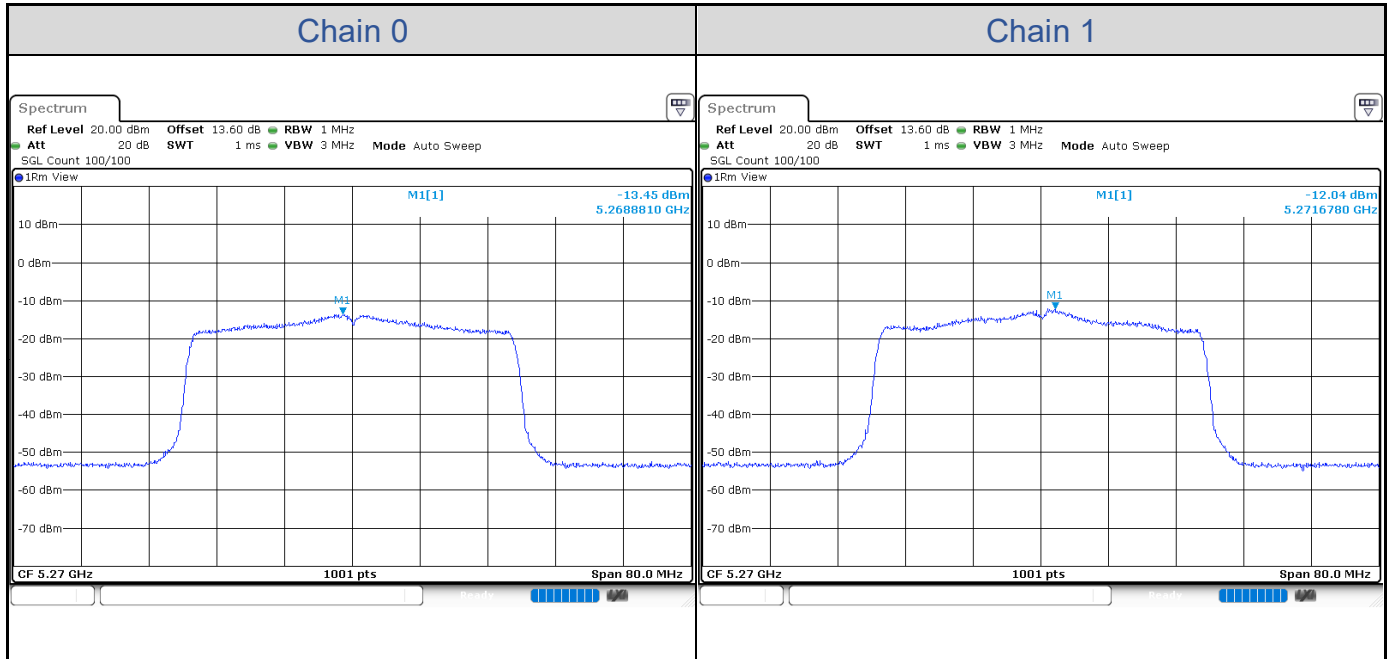

802.11ax HE40-Channel 54