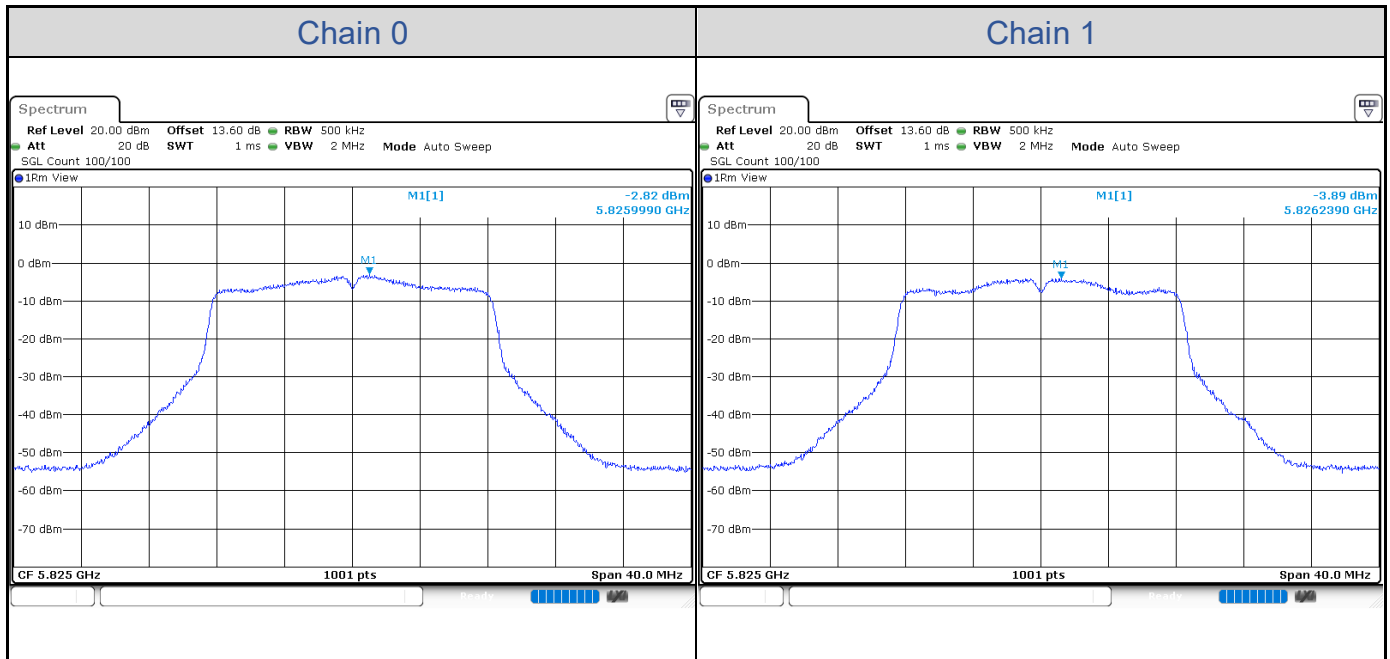

802.11a-Channel 140

802.11a-Channel 149

802.11a-Channel 157

802.11a-Channel 165

802.11ax HE20

Band	Channel	Frequency (MHz)	PSD without Duty Factor (dBm/MHz)		Total PSD with Duty Factor (dBm/MHz)	Maximum Limit (dBm/MHz)	Pass / Fail
			Chain 0	Chain 1			
U-NII-1	36	5180	-0.93	-2.34	1.71	9.99	Pass
	40	5200	-0.86	-1.93	1.93	9.99	Pass
	48	5240	-0.76	-1.51	2.17	9.99	Pass
U-NII-2A	52	5260	-13.08	-12.49	-9.49	3.99	Pass
	60	5300	-12.90	-12.60	-9.46	3.99	Pass
	64	5320	-12.29	-12.38	-9.05	3.99	Pass
U-NII-2C	100	5500	-11.78	-13.31	-9.19	3.99	Pass
	116	5580	-12.22	-12.46	-9.05	3.99	Pass
	140	5700	-11.64	-13.84	-9.31	3.99	Pass