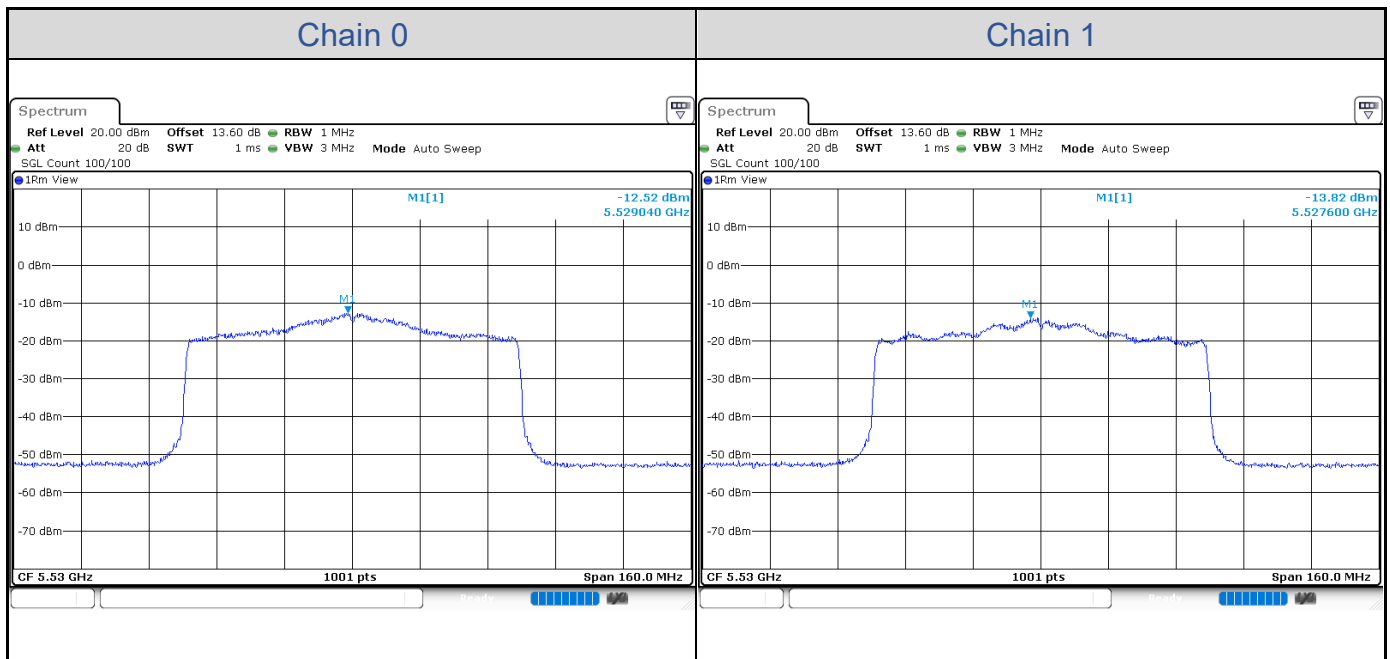

802.11ax HE80-Channel 106