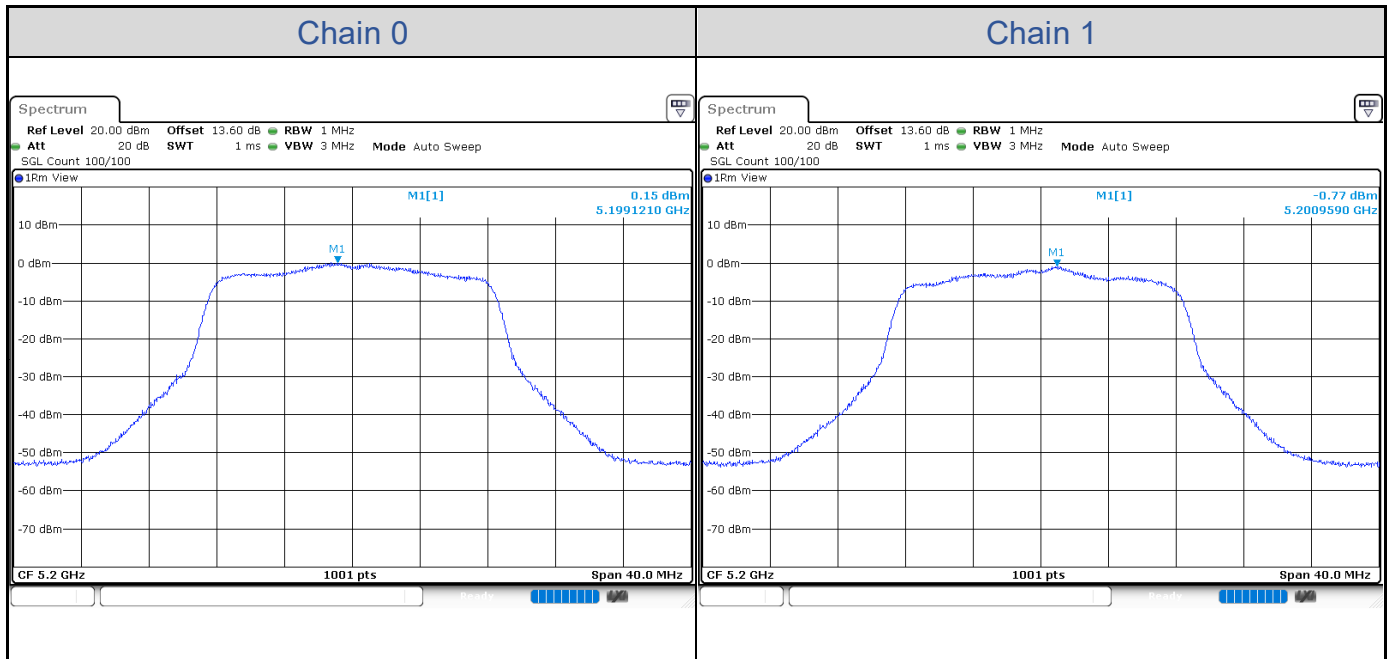

802.11a-Channel 40