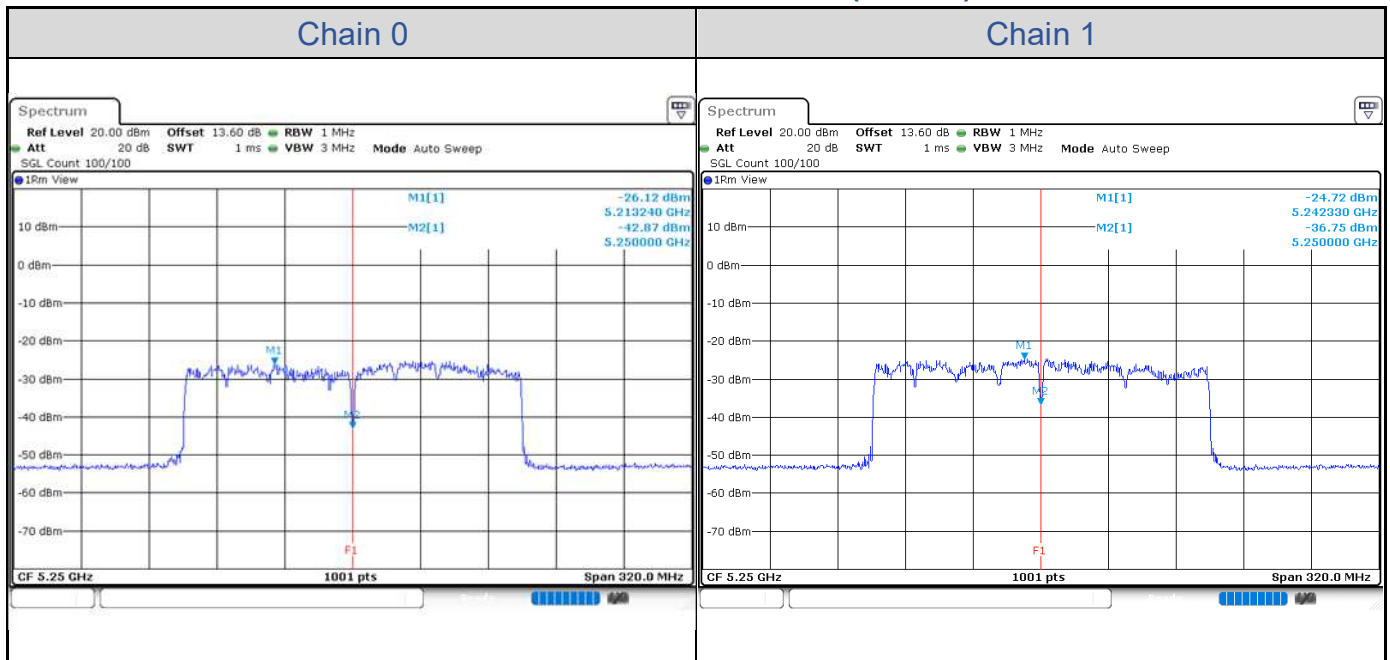

802.11ax HE80-Channel 42

802.11ax HE80-Channel 58

802.11ax HE80-Channel 106

802.11ax HE80-Channel 122

802.11ax HE80-Channel 155

802.11ax HE160

Band	Channel	Frequency (MHz)	PSD without Duty Factor (dBm/MHz)		Total PSD with Duty Factor (dBm/MHz)	Maximum Limit (dBm/MHz)	Pass / Fail
			Chain 0	Chain 1			
U-NII-1	50	5250	-26.12	-24.72	-13.61	9.99	Pass
U-NII-2A	50	5250	-26.05	-24.95	-13.71	3.99	Pass
U-NII-2C	114	5570	-21.32	-22.13	-9.95	3.99	Pass

802.11ax HE160-Channel 50-(U-NII-1)

802.11ax HE160-Channel 50-(U-NII-2A)

802.11ax HE160-Channel 114