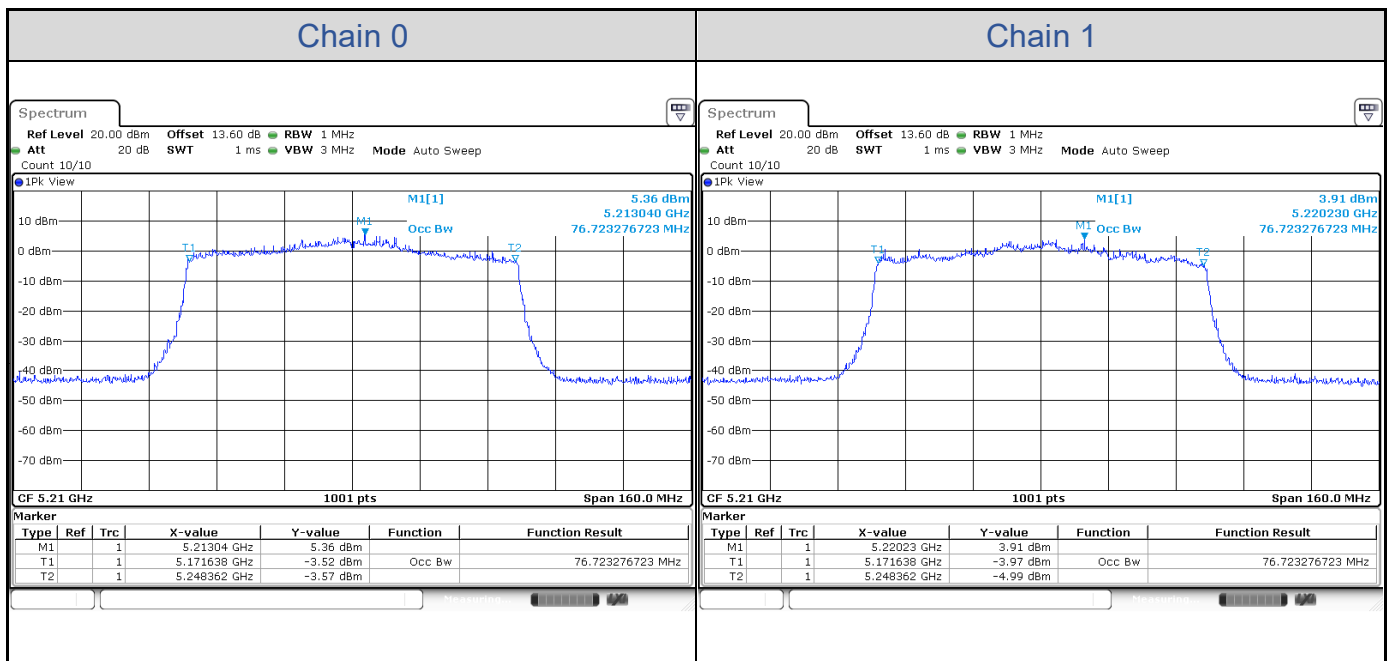

802.11ax HE80

Band	Channel	Frequency (MHz)	99% Bandwidth (MHz)	
			Chain 0	Chain 1
U-NII-1	42	5210	76.72	76.72
U-NII-2A	58	5290	76.72	76.88
U-NII-2C	106	5530	76.56	76.88
	122	5610	76.88	76.88
U-NII-3	155	5775	76.56	76.56

802.11ax HE80-Channel 42