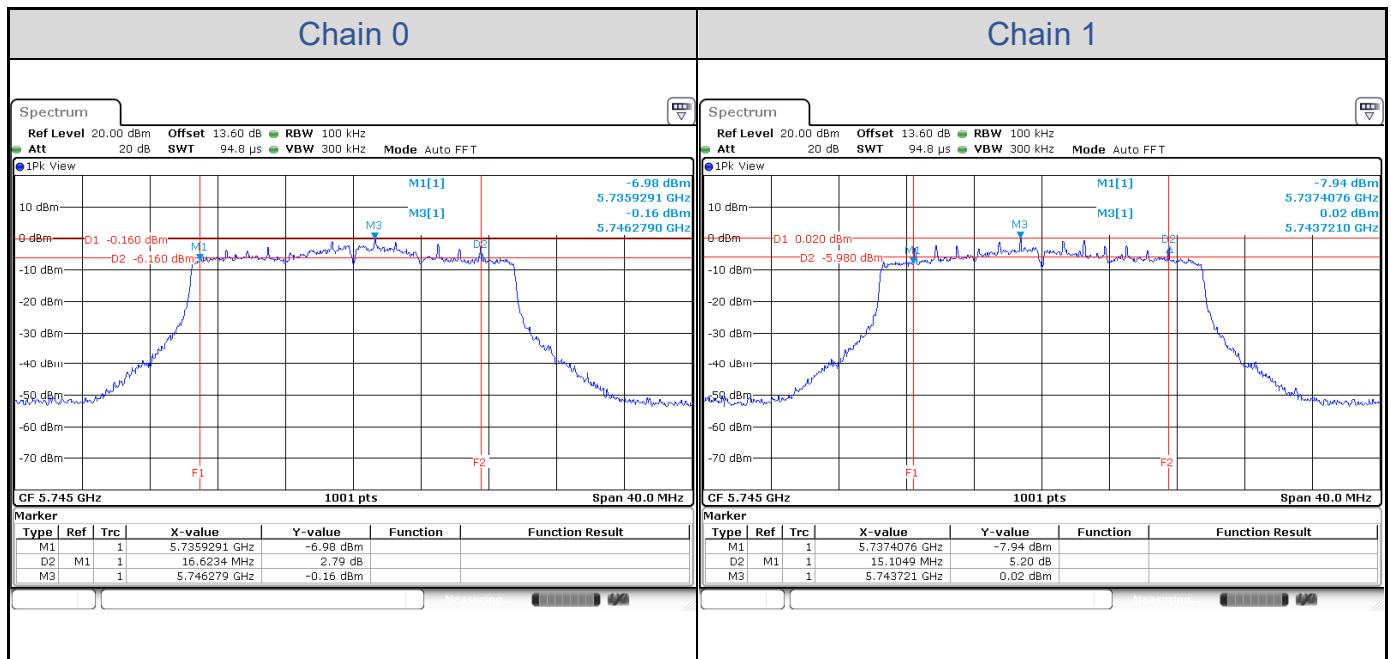

802.11ax HE20

Band	Channel	Frequency (MHz)	6 dB Bandwidth (MHz)		Limit (MHz)	Result
			Chain 0	Chain 1		
U-NII-3	149	5745	16.62	15.10	> 0.5	Pass
	157	5785	18.50	15.90	> 0.5	Pass
	165	5825	18.58	17.86	> 0.5	Pass

802.11ax HE20-Channel 149