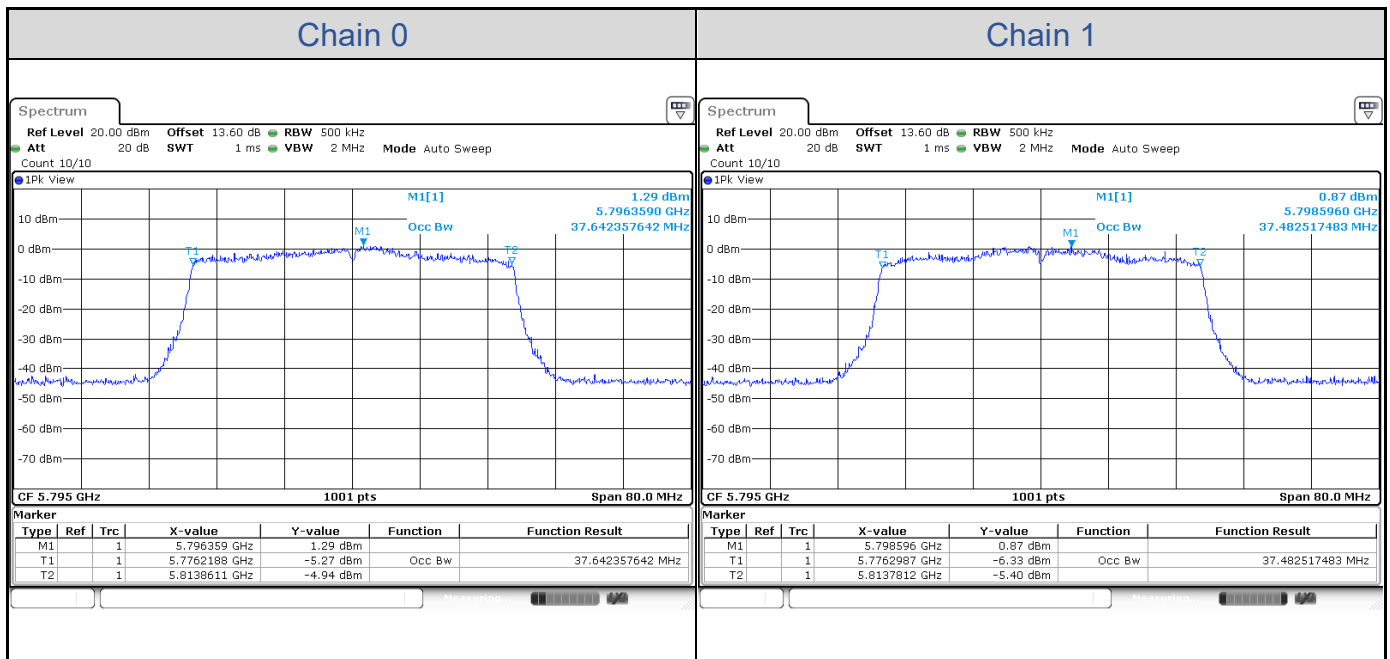

802.11ax HE40-Channel 151

802.11ax HE40-Channel 159

802.11ax HE80

Band	Channel	Frequency (MHz)	99% Bandwidth (MHz)	
			Chain 0	Chain 1
U-NII-1	42	5210	76.72	76.72
U-NII-2A	58	5290	76.72	76.88
U-NII-2C	106	5530	76.56	76.88
	122	5610	76.88	76.88
U-NII-3	155	5775	76.56	76.56