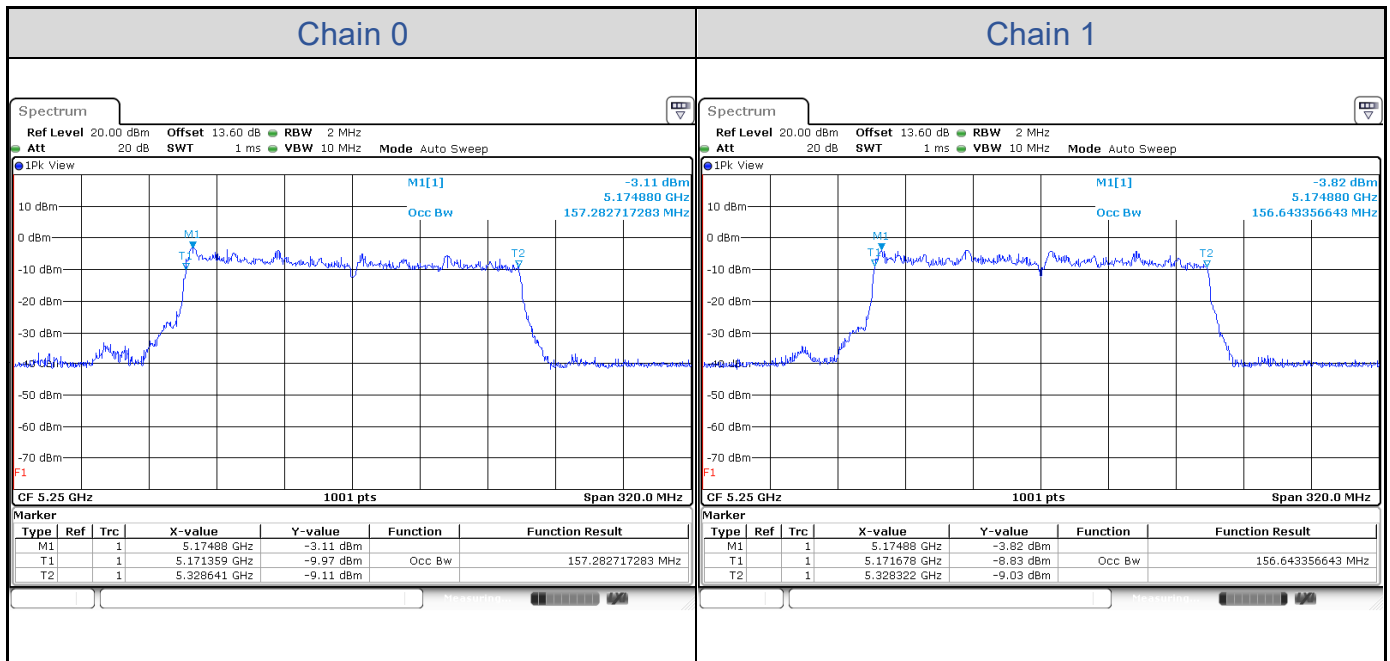

802.11ax HE40-Channel 151

802.11ax HE40-Channel 159

802.11ax HE80

Band	Channel	Frequency (MHz)	99% Bandwidth (MHz)	
			Chain 0	Chain 1
U-NII-1	42	5210	76.72	76.72
U-NII-2A	58	5290	76.72	76.88
U-NII-2C	106	5530	76.56	76.88
	122	5610	76.88	76.88
U-NII-3	155	5775	76.56	76.56

802.11ax HE80-Channel 42

802.11ax HE80-Channel 58

802.11ax HE80-Channel 106

802.11ax HE80-Channel 122

802.11ax HE80-Channel 155

802.11ax HE160

Band	Channel	Frequency (MHz)	99% Bandwidth (MHz)	
			Chain 0	Chain 1
U-NII-1	50	5250	78.64	78.32
U-NII-2A	50	5250	78.64	78.32
U-NII-2C	114	5570	157.28	156.96

802.11ax HE160-Channel 50

802.11ax HE160-Channel 114

Test Result of 6 dB Bandwidth
802.11a

Band	Channel	Frequency (MHz)	6 dB Bandwidth (MHz)		Limit (MHz)	Result
			Chain 0	Chain 1		
U-NII-3	149	5745	15.10	15.10	> 0.5	Pass
	157	5785	15.10	15.10	> 0.5	Pass
	165	5825	15.10	15.10	> 0.5	Pass