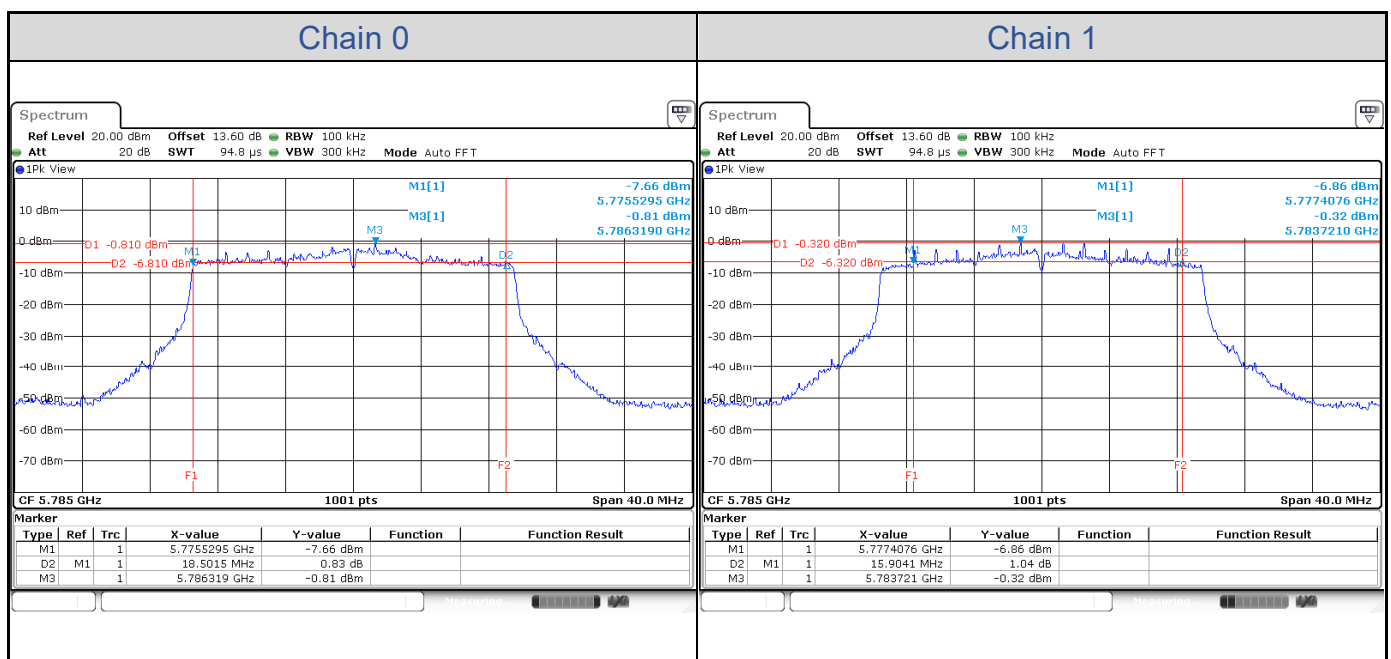

802.11ax HE20-Channel 157