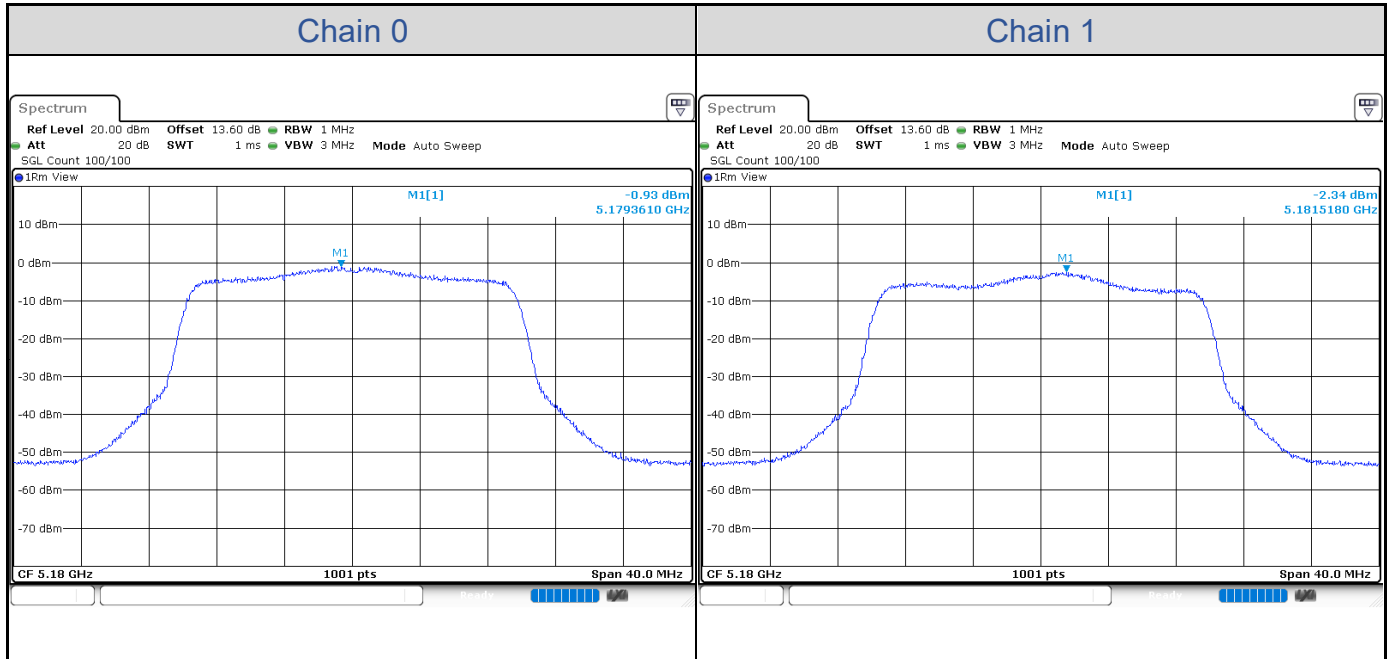

802.11ax HE20-Channel 36