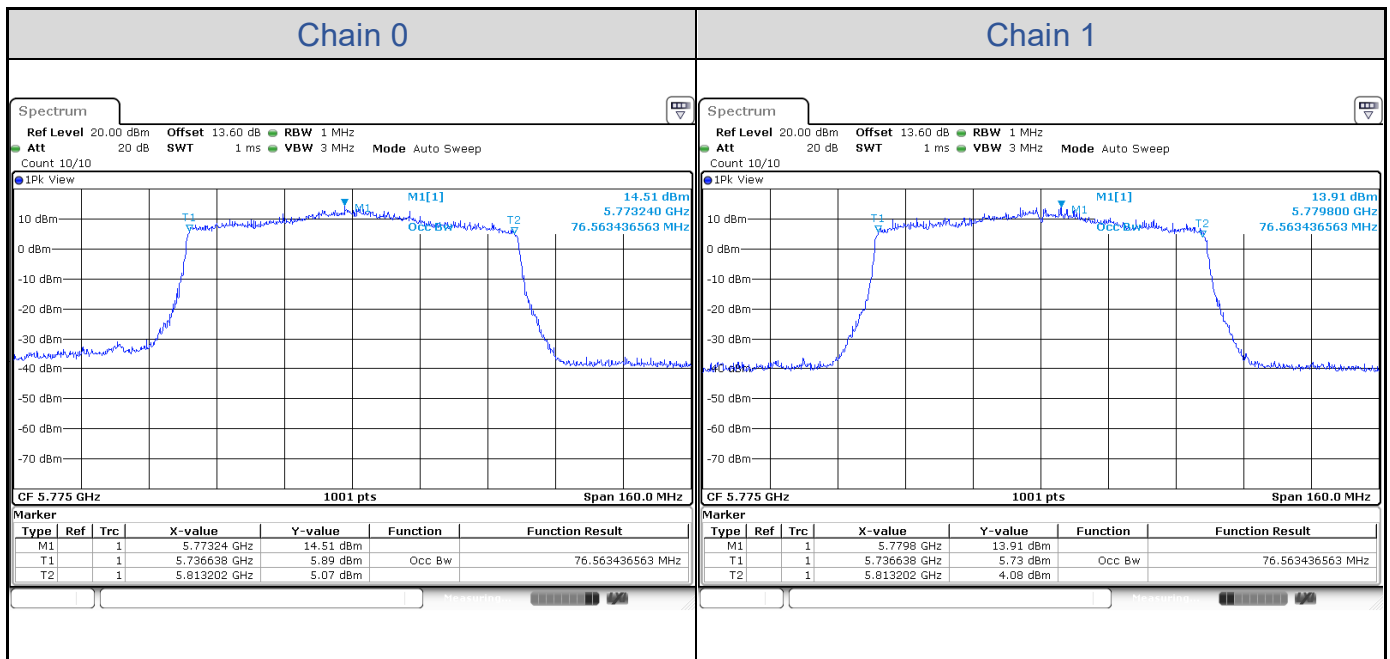

802.11ax HE40-Channel 151

802.11ax HE40-Channel 159

802.11ax HE80

Band	Channel	Frequency (MHz)	99% Bandwidth (MHz)	
			Chain 0	Chain 1
U-NII-1	42	5210	76.72	76.72
U-NII-2A	58	5290	76.72	76.88
U-NII-2C	106	5530	76.56	76.88
	122	5610	76.88	76.88
U-NII-3	155	5775	76.56	76.56

802.11ax HE80-Channel 42

802.11ax HE80-Channel 58

802.11ax HE80-Channel 106

802.11ax HE80-Channel 122

802.11ax HE80-Channel 155

802.11ax HE160

Band	Channel	Frequency (MHz)	99% Bandwidth (MHz)	
			Chain 0	Chain 1
U-NII-1	50	5250	78.64	78.32
U-NII-2A	50	5250	78.64	78.32
U-NII-2C	114	5570	157.28	156.96

802.11ax HE160-Channel 50

802.11ax HE160-Channel 114

Test Result of 6 dB Bandwidth
802.11a

Band	Channel	Frequency (MHz)	6 dB Bandwidth (MHz)		Limit (MHz)	Result
			Chain 0	Chain 1		
U-NII-3	149	5745	15.10	15.10	> 0.5	Pass
	157	5785	15.10	15.10	> 0.5	Pass
	165	5825	15.10	15.10	> 0.5	Pass