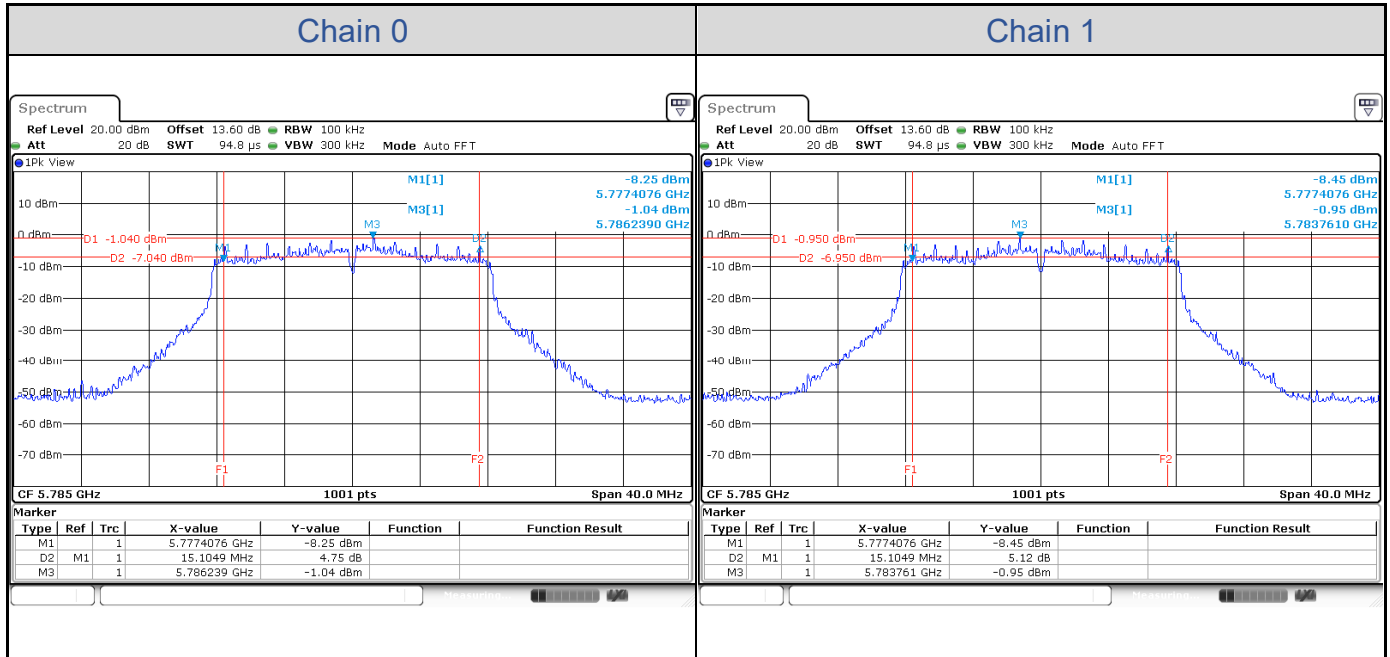

802.11a-Channel 157