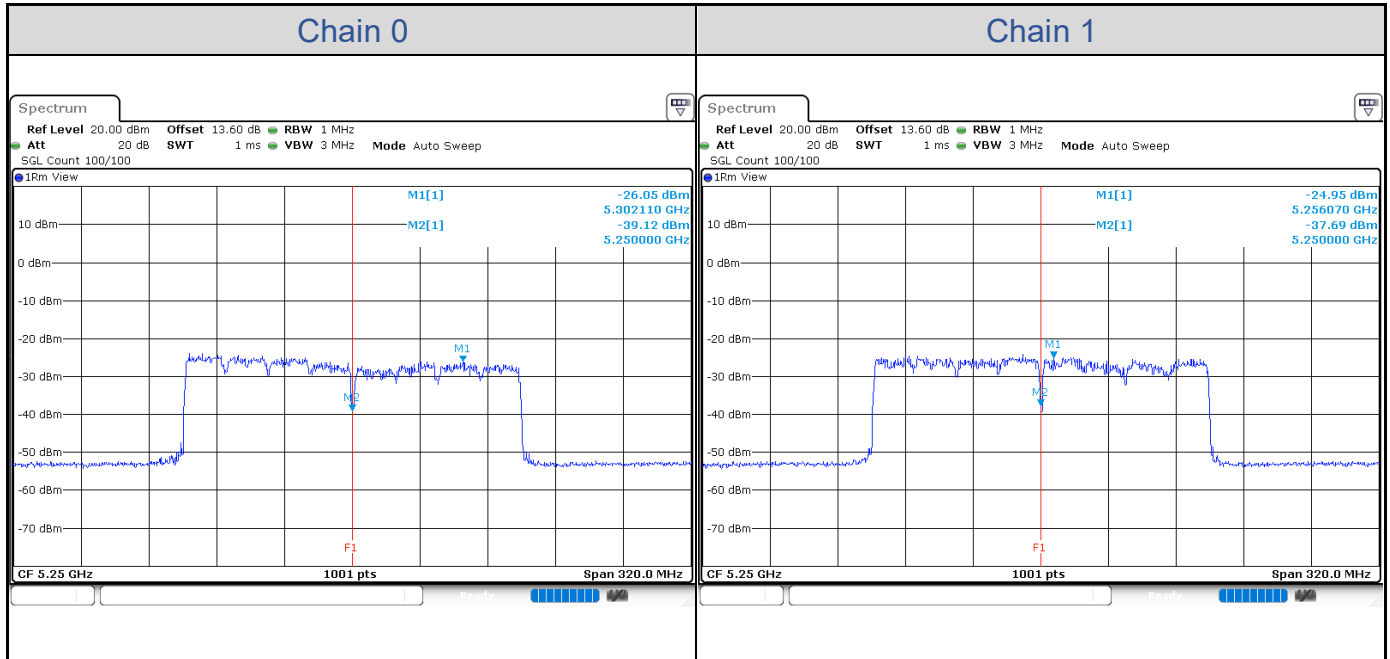

802.11ax HE80-Channel 42

802.11ax HE80-Channel 58

802.11ax HE80-Channel 106

802.11ax HE80-Channel 122

802.11ax HE80-Channel 155

802.11ax HE160

Band	Channel	Frequency (MHz)	PSD without Duty Factor (dBm/MHz)		Total PSD with Duty Factor (dBm/MHz)	Maximum Limit (dBm/MHz)	Pass / Fail
			Chain 0	Chain 1			
U-NII-1	50	5250	-26.12	-24.72	-13.61	9.99	Pass
U-NII-2A	50	5250	-26.05	-24.95	-13.71	3.99	Pass
U-NII-2C	114	5570	-21.32	-22.13	-9.95	3.99	Pass

802.11ax HE160-Channel 50-(U-NII-1)

802.11ax HE160-Channel 50-(U-NII-2A)

802.11ax HE160-Channel 114