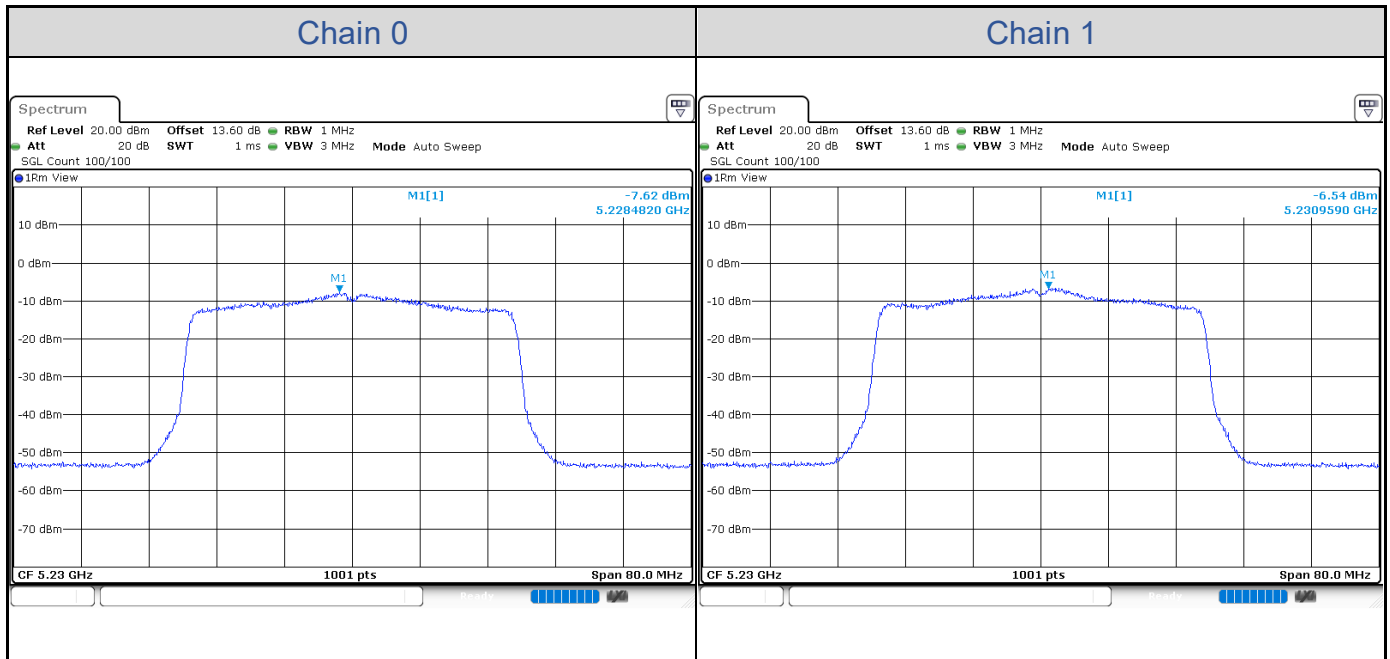

802.11ax HE40-Channel 46