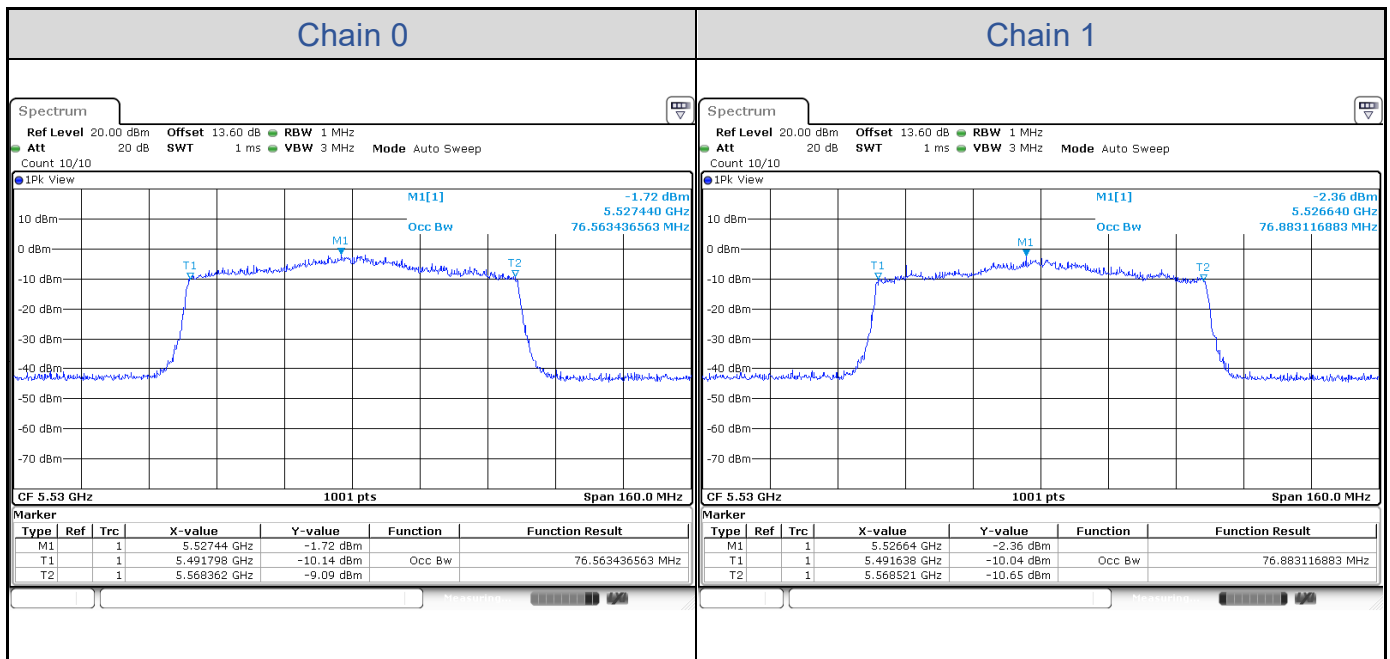

802.11ax HE80-Channel 106