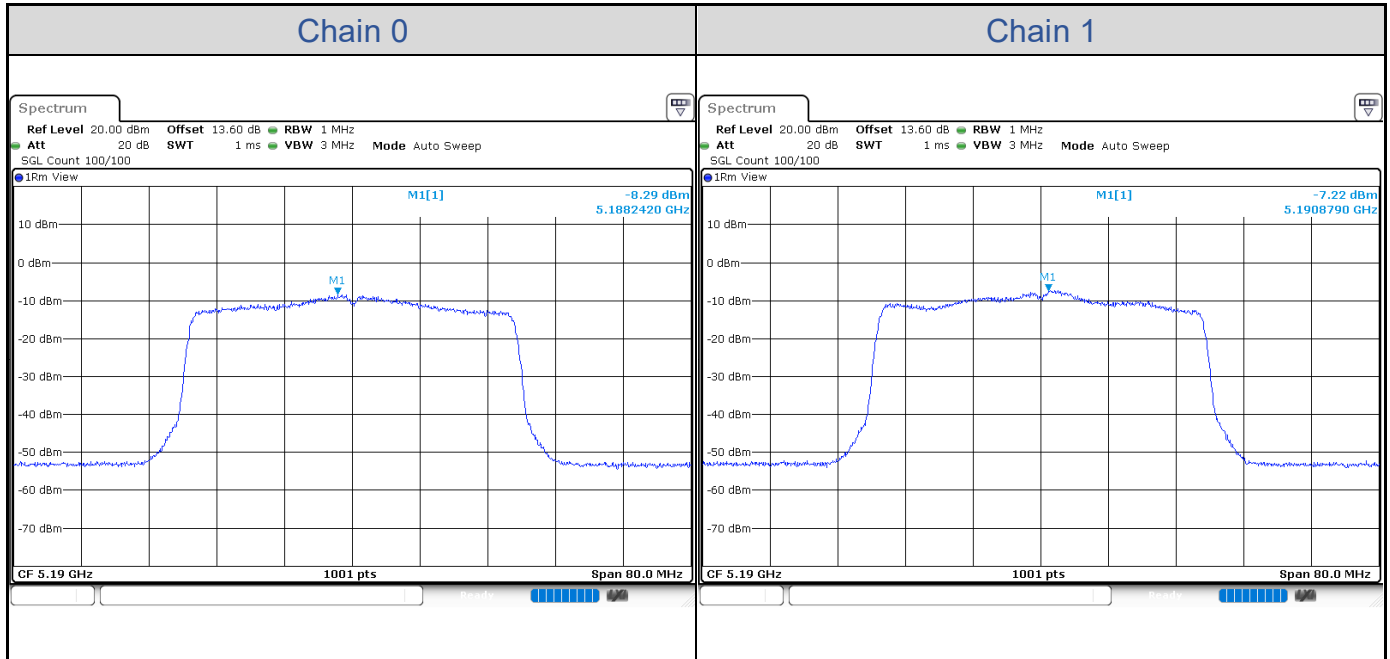

802.11ax HE40-Channel 38