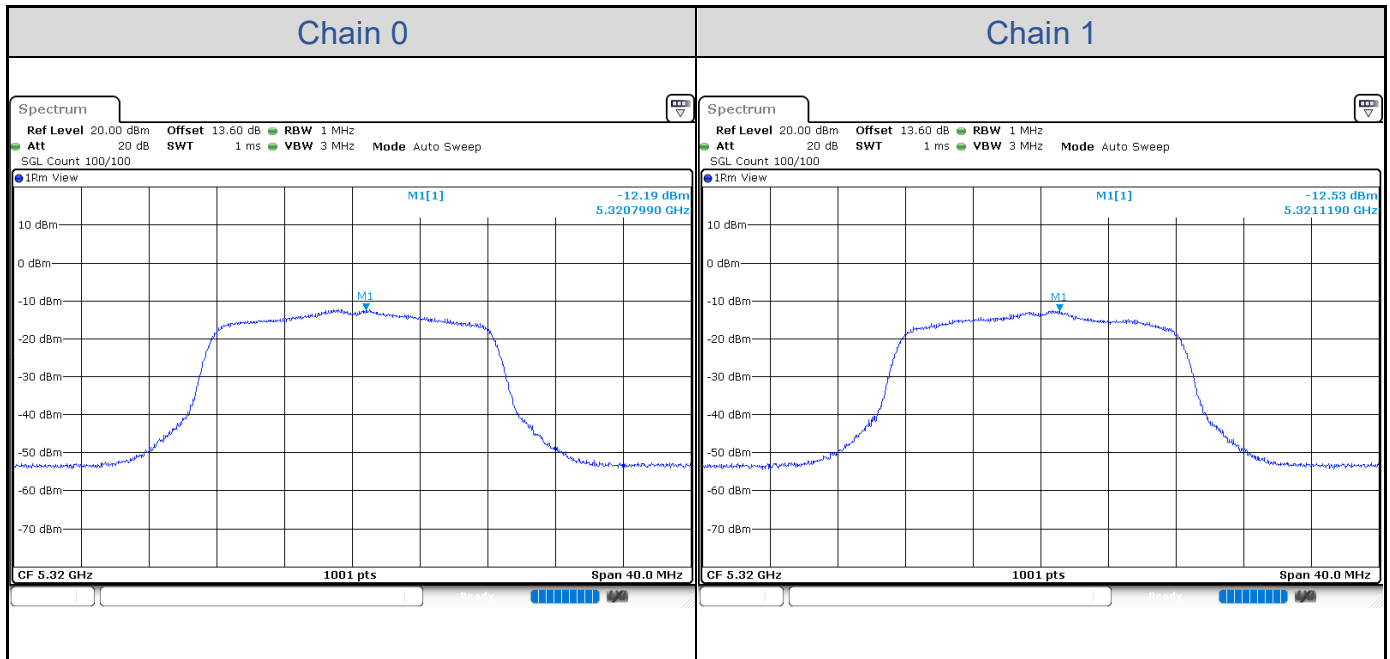

802.11a-Channel 36

802.11a-Channel 40

802.11a-Channel 48

802.11a-Channel 52

802.11a-Channel 60

802.11a-Channel 64

802.11a-Channel 100

802.11a-Channel 116

802.11a-Channel 140

802.11a-Channel 149

802.11a-Channel 157

802.11a-Channel 165

802.11ax HE20

Band	Channel	Frequency (MHz)	PSD without Duty Factor (dBm/MHz)		Total PSD with Duty Factor (dBm/MHz)	Maximum Limit (dBm/MHz)	Pass / Fail
			Chain 0	Chain 1			
U-NII-1	36	5180	-0.93	-2.34	1.71	9.99	Pass
	40	5200	-0.86	-1.93	1.93	9.99	Pass
	48	5240	-0.76	-1.51	2.17	9.99	Pass
U-NII-2A	52	5260	-13.08	-12.49	-9.49	3.99	Pass
	60	5300	-12.90	-12.60	-9.46	3.99	Pass
	64	5320	-12.29	-12.38	-9.05	3.99	Pass
U-NII-2C	100	5500	-11.78	-13.31	-9.19	3.99	Pass
	116	5580	-12.22	-12.46	-9.05	3.99	Pass
	140	5700	-11.64	-13.84	-9.31	3.99	Pass