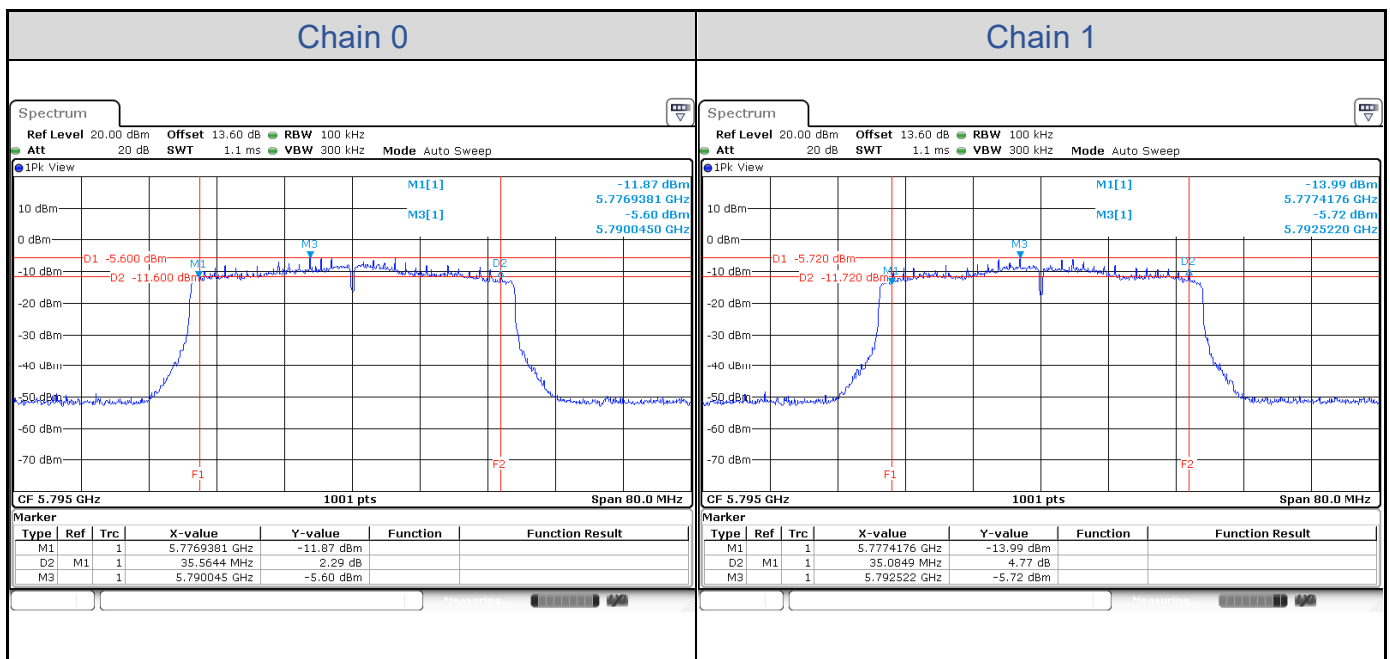

802.11ax HE40-Channel 159