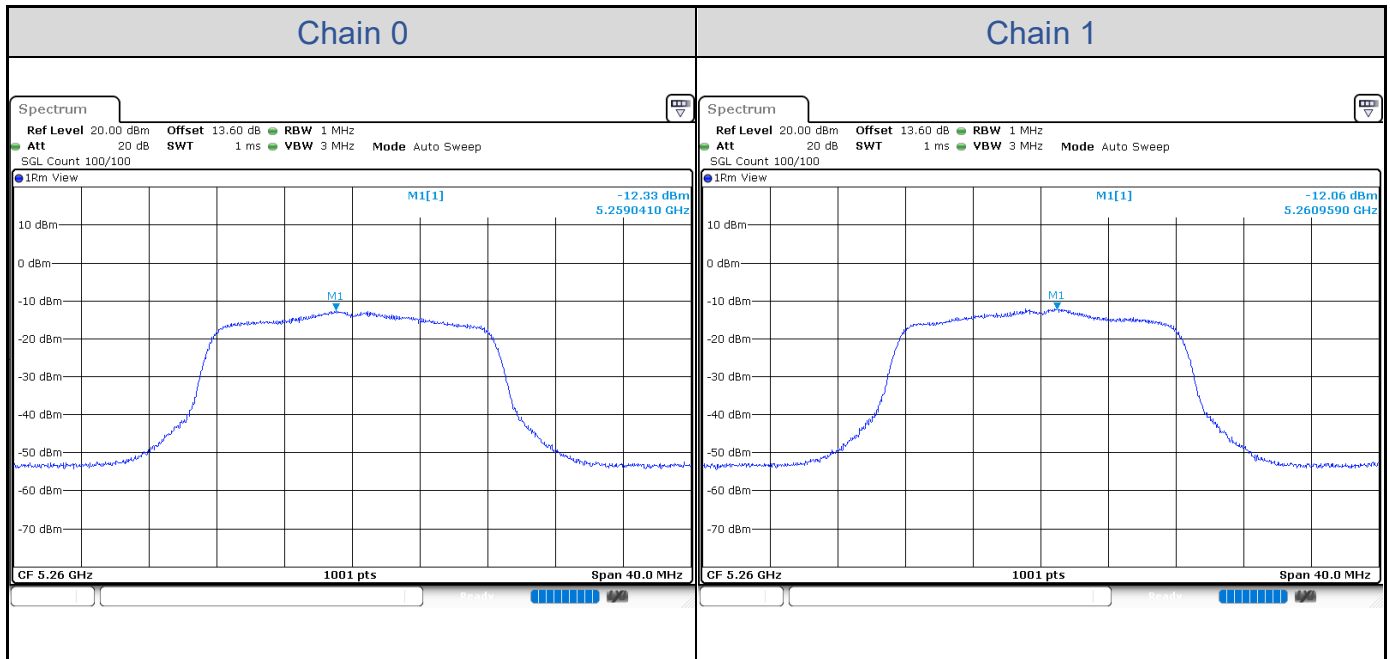

802.11a-Channel 36

802.11a-Channel 40

802.11a-Channel 48

802.11a-Channel 52

802.11a-Channel 60

802.11a-Channel 64

802.11a-Channel 100

802.11a-Channel 116

802.11a-Channel 140

802.11a-Channel 149

802.11a-Channel 157

802.11a-Channel 165

802.11ax HE20

Band	Channel	Frequency (MHz)	PSD without Duty Factor (dBm/MHz)		Total PSD with Duty Factor (dBm/MHz)	Maximum Limit (dBm/MHz)	Pass / Fail
			Chain 0	Chain 1			
U-NII-1	36	5180	-0.93	-2.34	1.71	9.99	Pass
	40	5200	-0.86	-1.93	1.93	9.99	Pass
	48	5240	-0.76	-1.51	2.17	9.99	Pass
U-NII-2A	52	5260	-13.08	-12.49	-9.49	3.99	Pass
	60	5300	-12.90	-12.60	-9.46	3.99	Pass
	64	5320	-12.29	-12.38	-9.05	3.99	Pass
U-NII-2C	100	5500	-11.78	-13.31	-9.19	3.99	Pass
	116	5580	-12.22	-12.46	-9.05	3.99	Pass
	140	5700	-11.64	-13.84	-9.31	3.99	Pass