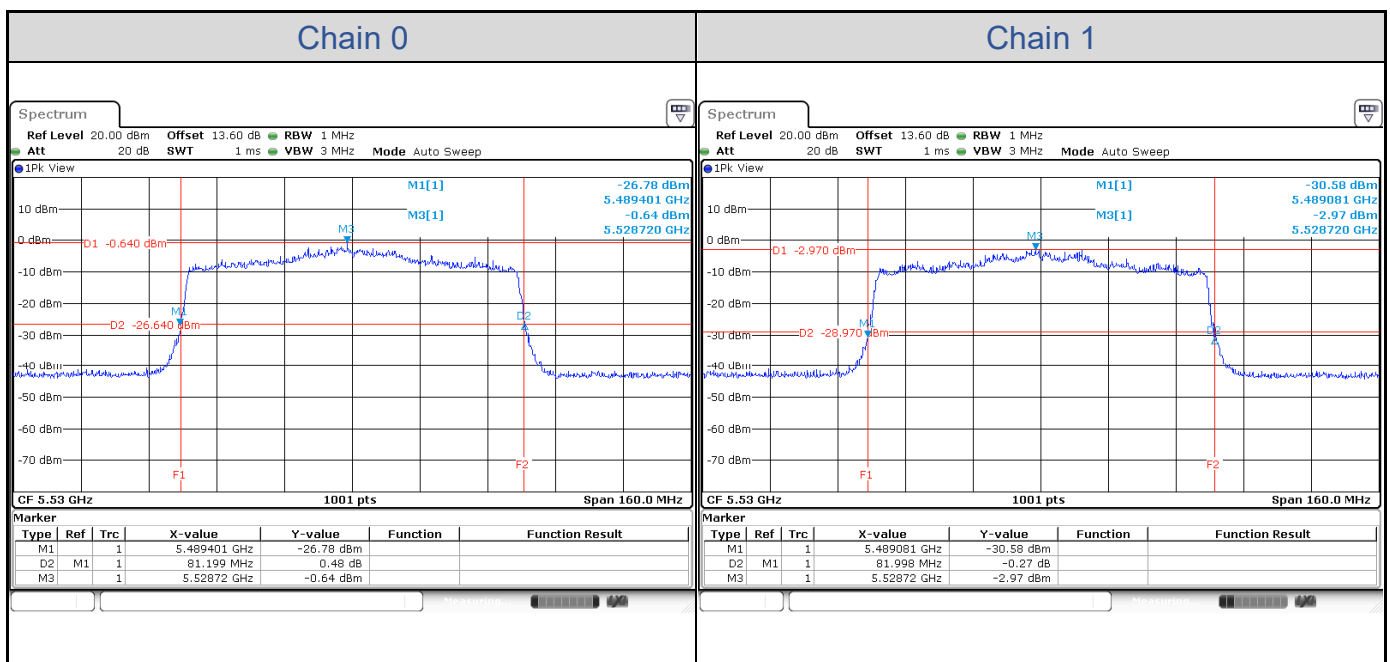

802.11ax HE80-Channel 106