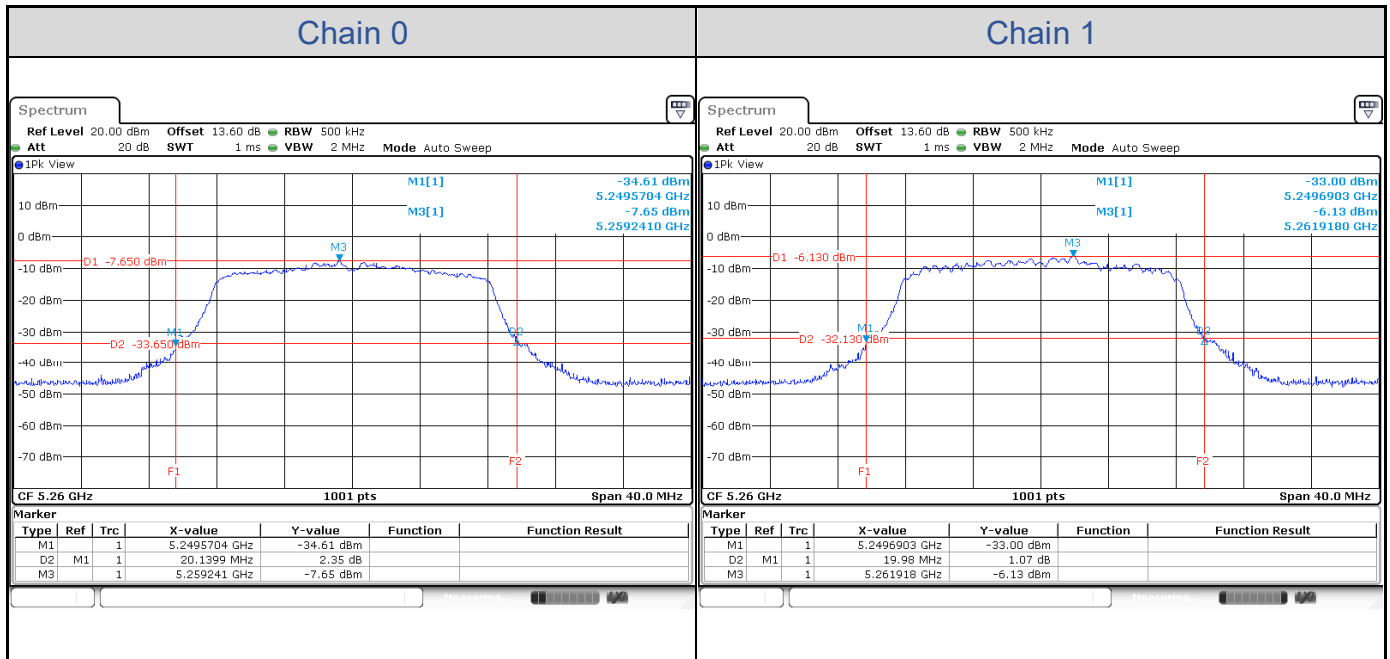

# Appendix B: Test Results of Conducted Test (Spruce\_Omni antenna)

## Test Result of 26 dB Bandwidth 802.11a

Band	Channel	Frequency (MHz)	26 dB Bandwidth (MHz)	
			Chain 0	Chain 1
U-NII-1	36	5180	20.06	19.66
	40	5200	19.94	19.82
	48	5240	20.14	20.02
U-NII-2A	52	5260	20.14	19.98
	60	5300	20.42	19.90
	64	5320	20.14	20.42
U-NII-2C	100	5500	20.90	20.14
	116	5580	20.74	19.98
	140	5700	20.78	19.94

### 802.11a-Channel 36

**802.11a-Channel 40**

**802.11a-Channel 48**

**802.11a-Channel 52**

**802.11a-Channel 60**

**802.11a-Channel 64**

**802.11a-Channel 100**

**802.11a-Channel 116**