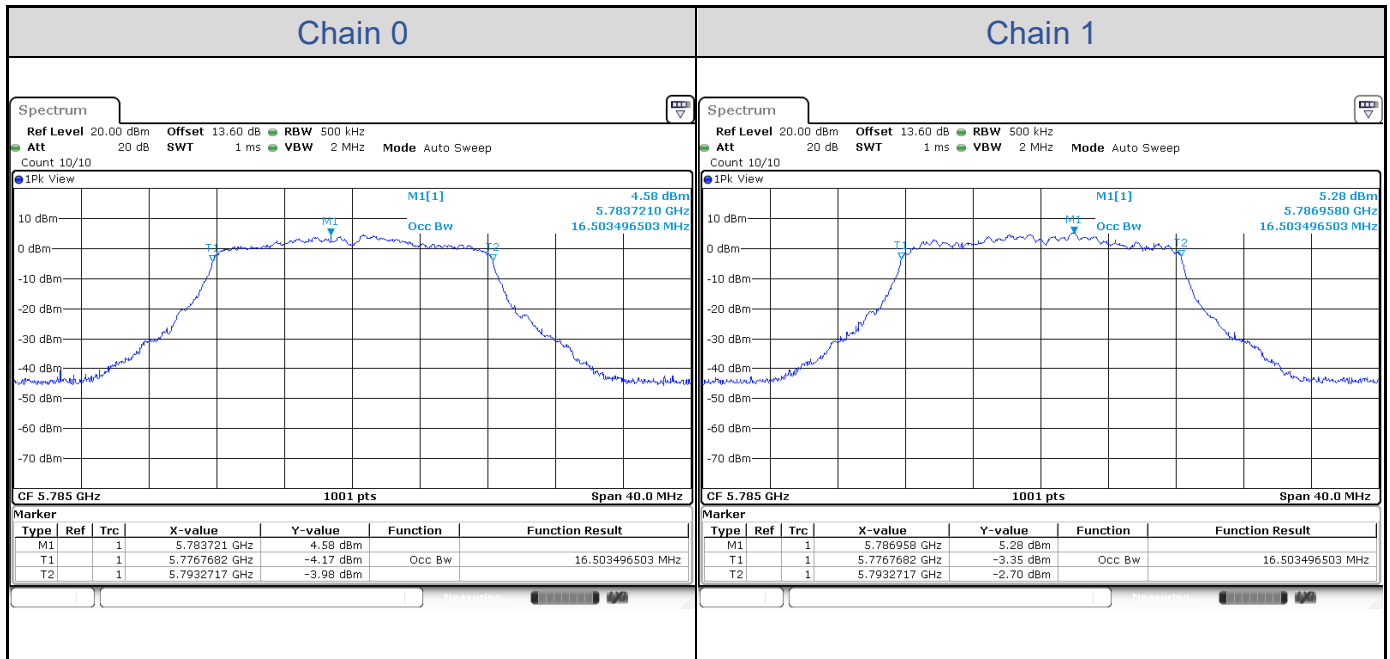

**802.11a-Channel 36**

**802.11a-Channel 40**

**802.11a-Channel 48**

**802.11a-Channel 52**

**802.11a-Channel 60**

**802.11a-Channel 64**

**802.11a-Channel 100**

**802.11a-Channel 116**

**802.11a-Channel 140**

**802.11a-Channel 149**

**802.11a-Channel 157**

**802.11a-Channel 165**

**802.11ax HE20**

Band	Channel	Frequency (MHz)	99% Bandwidth (MHz)	
			Chain 0	Chain 1
U-NII-1	36	5180	18.94	18.94
	40	5200	18.94	19.02
	48	5240	18.94	18.94
U-NII-2A	52	5260	18.94	18.98
	60	5300	18.98	18.98
	64	5320	18.94	18.98
U-NII-2C	100	5500	18.98	18.98
	116	5580	18.98	18.98
	140	5700	18.94	18.90
U-NII-3	149	5745	18.98	18.90
	157	5785	18.94	18.90
	165	5825	18.94	18.86

**802.11ax HE20-Channel 36**

**802.11ax HE20-Channel 40**

**802.11ax HE20-Channel 48**

**802.11ax HE20-Channel 52**

**802.11ax HE20-Channel 60**

**802.11ax HE20-Channel 64**

**802.11ax HE20-Channel 100**

**802.11ax HE20-Channel 116**