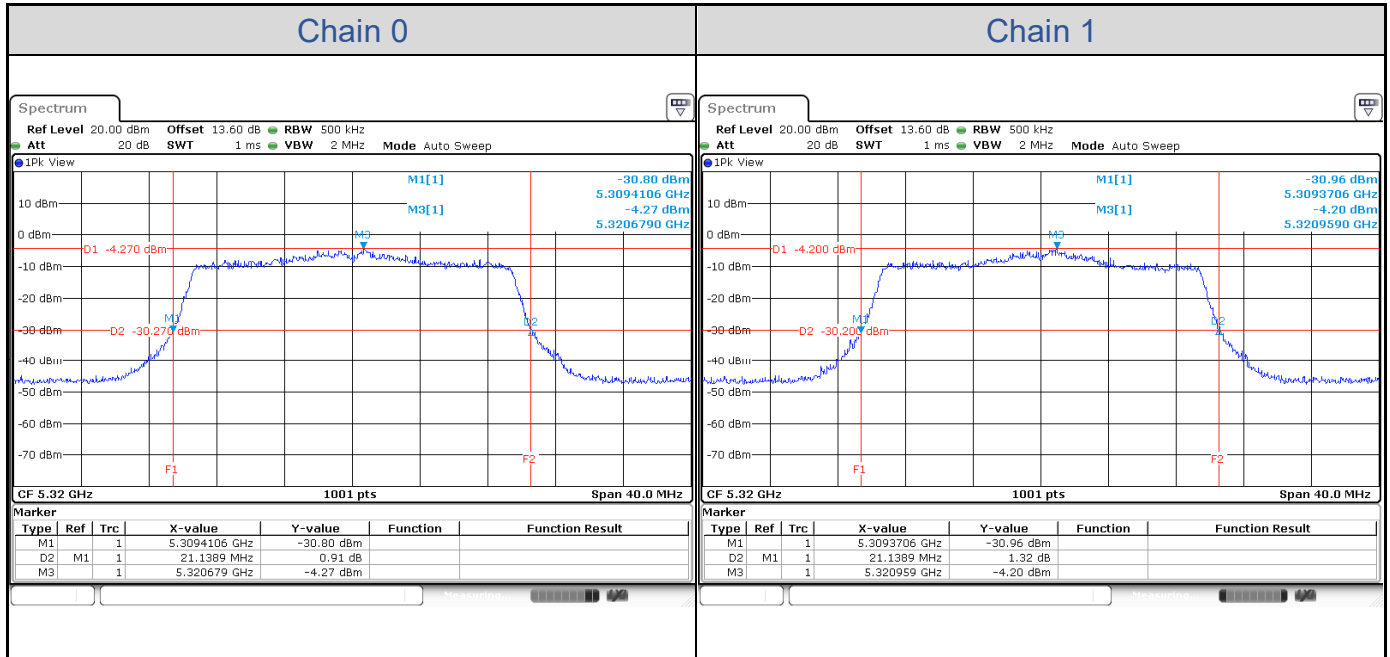

### 802.11a-Channel 36

**802.11a-Channel 40**

**802.11a-Channel 48**

**802.11a-Channel 52**

**802.11a-Channel 60**

**802.11a-Channel 64**

**802.11a-Channel 100**

**802.11a-Channel 116**

**802.11a-Channel 140**

**802.11ax HE20**

Band	Channel	Frequency (MHz)	26 dB Bandwidth (MHz)	
			Chain 0	Chain 1
U-NII-1	36	5180	21.18	21.02
	40	5200	21.30	21.10
	48	5240	21.22	21.26
U-NII-2A	52	5260	21.18	21.14
	60	5300	21.34	21.54
	64	5320	21.14	21.14
U-NII-2C	100	5500	21.26	21.34
	116	5580	21.54	21.30
	140	5700	21.14	21.38

**802.11ax HE20-Channel 36**

**802.11ax HE20-Channel 40**

**802.11ax HE20-Channel 48**

**802.11ax HE20-Channel 52**

**802.11ax HE20-Channel 60**

**802.11ax HE20-Channel 64**

**802.11ax HE20-Channel 100**

**802.11ax HE20-Channel 116**