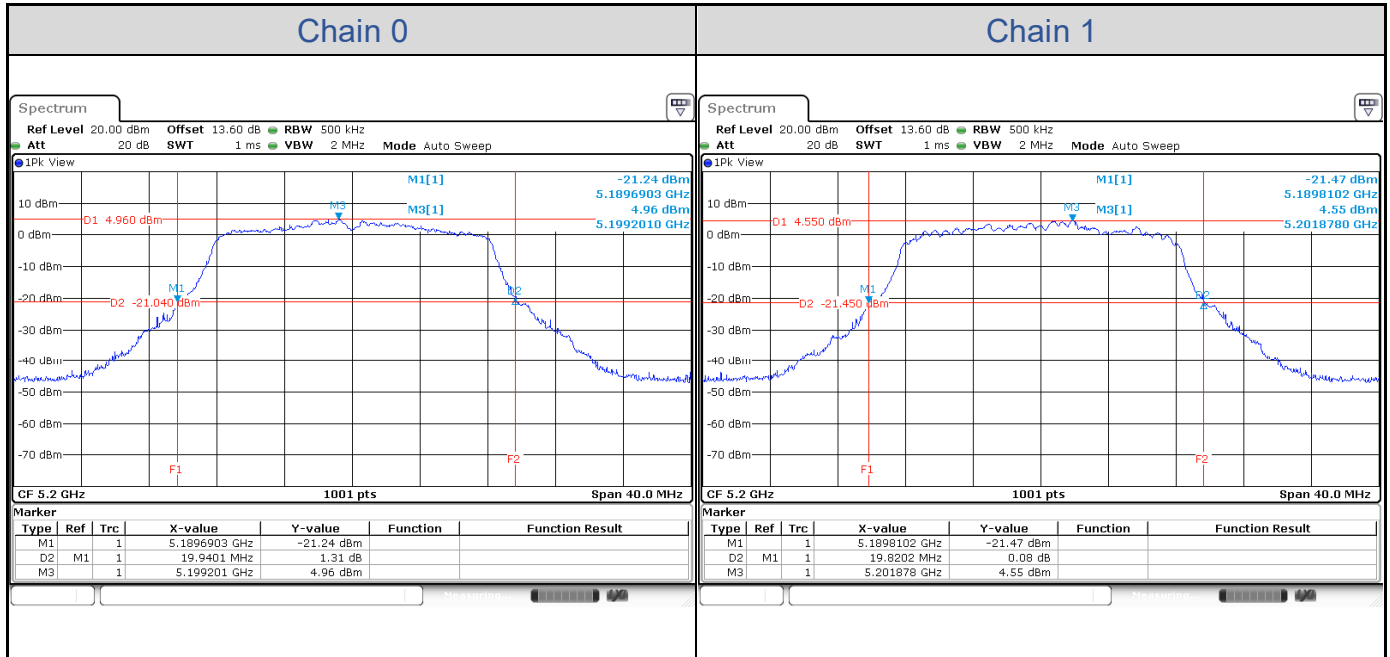

# Appendix B: Test Results of Conducted Test (Spruce\_Omni antenna)

## Test Result of 26 dB Bandwidth 802.11a

Band	Channel	Frequency (MHz)	26 dB Bandwidth (MHz)	
			Chain 0	Chain 1
U-NII-1	36	5180	20.06	19.66
	40	5200	19.94	19.82
	48	5240	20.14	20.02
U-NII-2A	52	5260	20.14	19.98
	60	5300	20.42	19.90
	64	5320	20.14	20.42
U-NII-2C	100	5500	20.90	20.14
	116	5580	20.74	19.98
	140	5700	20.78	19.94

### 802.11a-Channel 36

**802.11a-Channel 40**

**802.11a-Channel 48**

**802.11a-Channel 52**

**802.11a-Channel 60**

**802.11a-Channel 64**

**802.11a-Channel 100**

**802.11a-Channel 116**