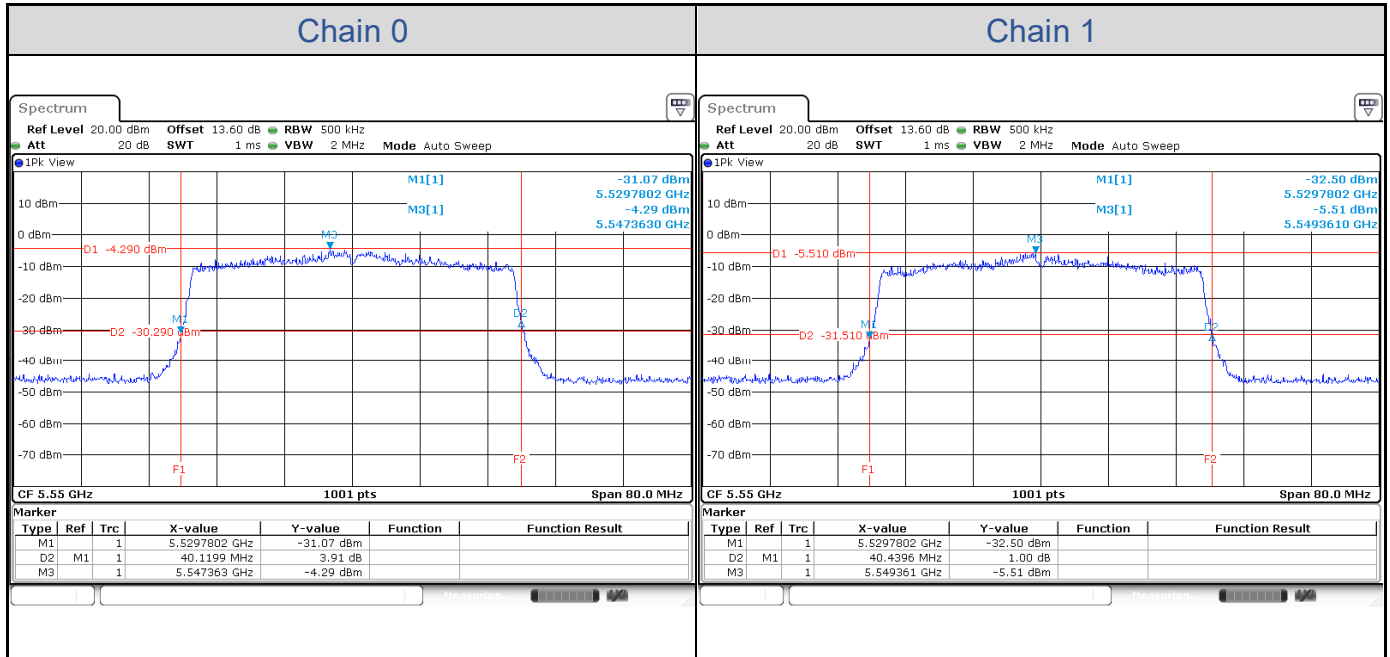

**802.11ax HE20-Channel 36**

**802.11ax HE20-Channel 40**

**802.11ax HE20-Channel 48**

**802.11ax HE20-Channel 52**

**802.11ax HE20-Channel 60**

**802.11ax HE20-Channel 64**

**802.11ax HE20-Channel 100**

**802.11ax HE20-Channel 116**

**802.11ax HE20-Channel 140**

**802.11ax HE40**

Band	Channel	Frequency (MHz)	26 dB Bandwidth (MHz)	
			Chain 0	Chain 1
U-NII-1	38	5190	40.28	40.20
	46	5230	40.28	40.36
U-NII-2A	54	5270	40.36	40.36
	62	5310	40.36	40.36
U-NII-2C	102	5510	40.28	40.36
	110	5500	40.12	40.44
	134	5670	40.36	40.52

**802.11ax HE40-Channel 38**

**802.11ax HE40-Channel 46**

**802.11ax HE40-Channel 54**

**802.11ax HE40-Channel 62**

**802.11ax HE40-Channel 102**

**802.11ax HE40-Channel 110**

**802.11ax HE40-Channel 134**

**802.11ax HE80**