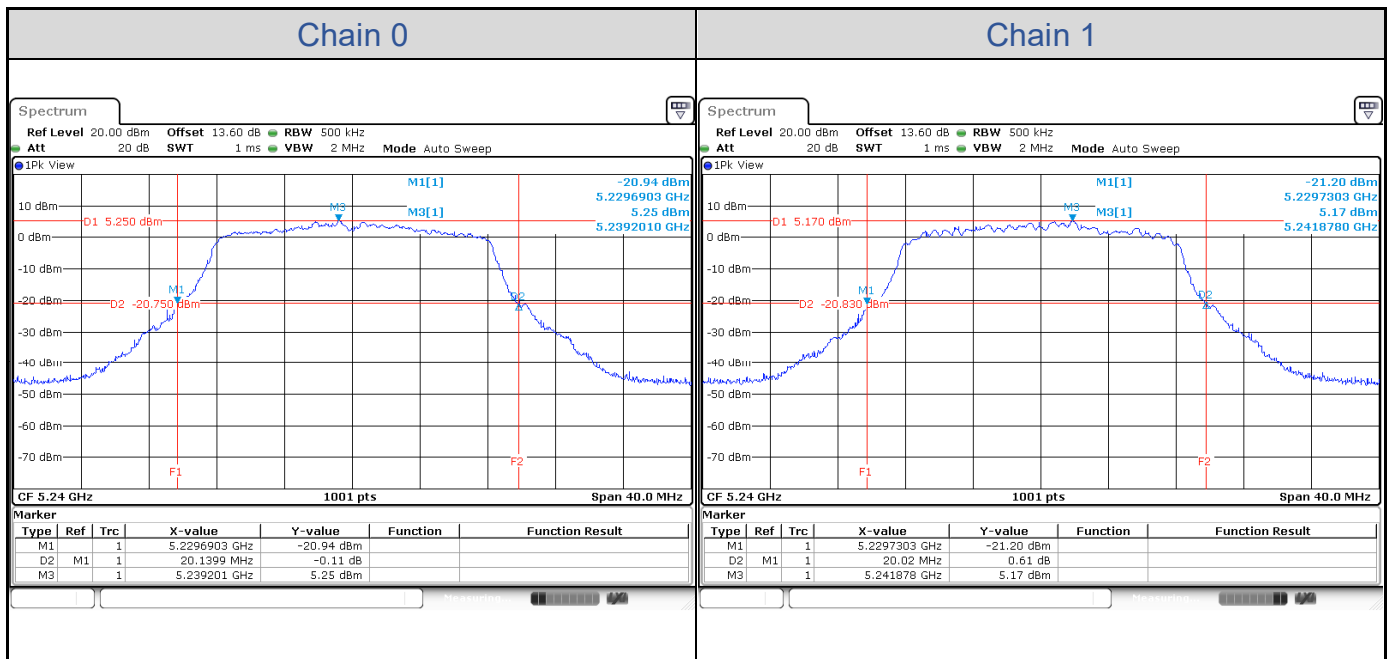

# Appendix B: Test Results of Conducted Test (Spruce\_Omni antenna)

## Test Result of 26 dB Bandwidth 802.11a

Band	Channel	Frequency (MHz)	26 dB Bandwidth (MHz)	
			Chain 0	Chain 1
U-NII-1	36	5180	20.06	19.66
	40	5200	19.94	19.82
	48	5240	20.14	20.02
U-NII-2A	52	5260	20.14	19.98
	60	5300	20.42	19.90
	64	5320	20.14	20.42
U-NII-2C	100	5500	20.90	20.14
	116	5580	20.74	19.98
	140	5700	20.78	19.94

### 802.11a-Channel 36

**802.11a-Channel 40**

**802.11a-Channel 48**

**802.11a-Channel 52**

**802.11a-Channel 60**

**802.11a-Channel 64**

**802.11a-Channel 100**

**802.11a-Channel 116**