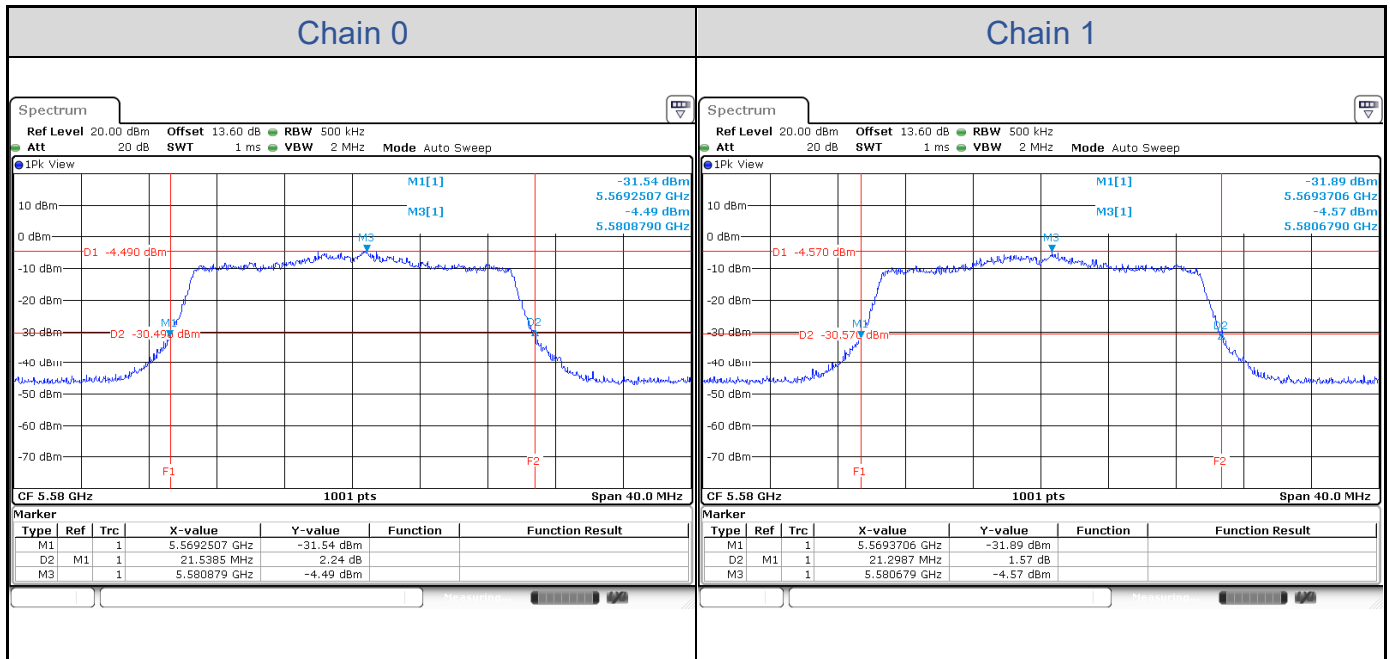

### 802.11a-Channel 36

**802.11a-Channel 40**

**802.11a-Channel 48**

**802.11a-Channel 52**

**802.11a-Channel 60**

**802.11a-Channel 64**

**802.11a-Channel 100**

**802.11a-Channel 116**

**802.11a-Channel 140**

**802.11ax HE20**

Band	Channel	Frequency (MHz)	26 dB Bandwidth (MHz)	
			Chain 0	Chain 1
U-NII-1	36	5180	21.18	21.02
	40	5200	21.30	21.10
	48	5240	21.22	21.26
U-NII-2A	52	5260	21.18	21.14
	60	5300	21.34	21.54
	64	5320	21.14	21.14
U-NII-2C	100	5500	21.26	21.34
	116	5580	21.54	21.30
	140	5700	21.14	21.38

**802.11ax HE20-Channel 36**

**802.11ax HE20-Channel 40**

**802.11ax HE20-Channel 48**

**802.11ax HE20-Channel 52**

**802.11ax HE20-Channel 60**

**802.11ax HE20-Channel 64**

**802.11ax HE20-Channel 100**

**802.11ax HE20-Channel 116**