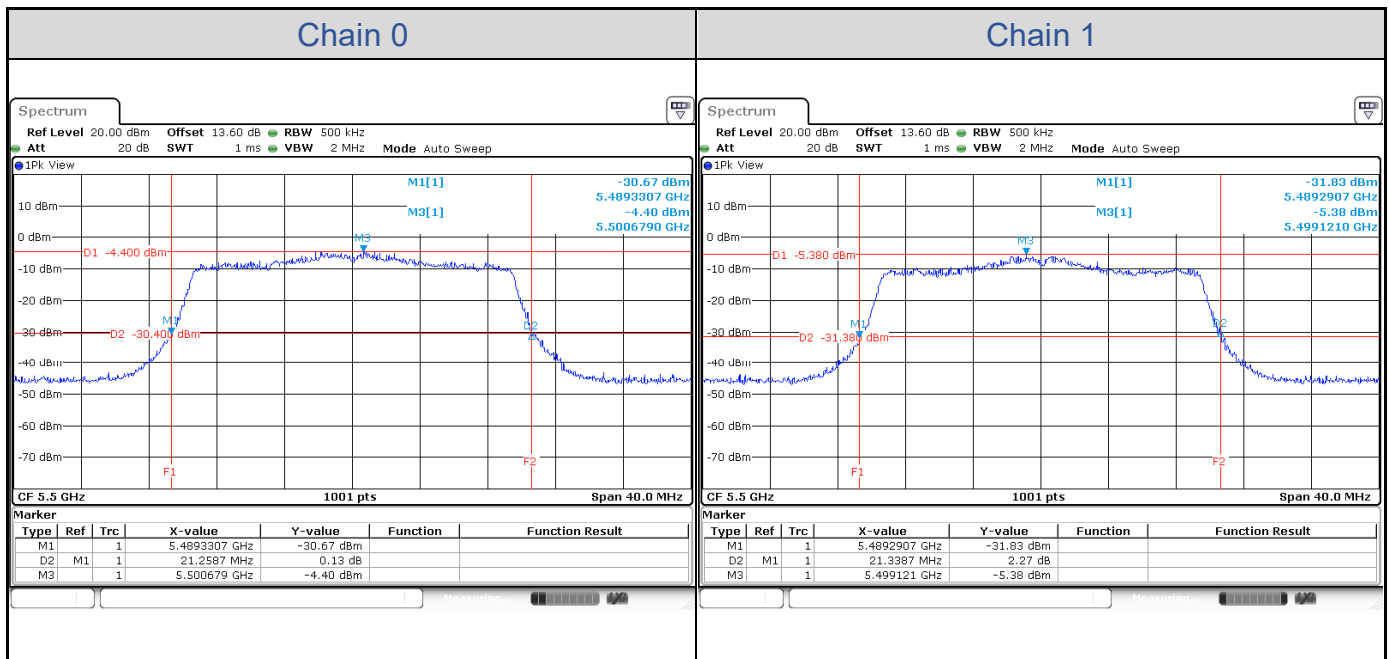

### 802.11a-Channel 36

**802.11a-Channel 40**

**802.11a-Channel 48**

**802.11a-Channel 52**

**802.11a-Channel 60**

**802.11a-Channel 64**

**802.11a-Channel 100**

**802.11a-Channel 116**

**802.11a-Channel 140**

**802.11ax HE20**

Band	Channel	Frequency (MHz)	26 dB Bandwidth (MHz)	
			Chain 0	Chain 1
U-NII-1	36	5180	21.18	21.02
	40	5200	21.30	21.10
	48	5240	21.22	21.26
U-NII-2A	52	5260	21.18	21.14
	60	5300	21.34	21.54
	64	5320	21.14	21.14
U-NII-2C	100	5500	21.26	21.34
	116	5580	21.54	21.30
	140	5700	21.14	21.38

**802.11ax HE20-Channel 36**

**802.11ax HE20-Channel 40**

**802.11ax HE20-Channel 48**

**802.11ax HE20-Channel 52**

**802.11ax HE20-Channel 60**

**802.11ax HE20-Channel 64**

**802.11ax HE20-Channel 100**

**802.11ax HE20-Channel 116**