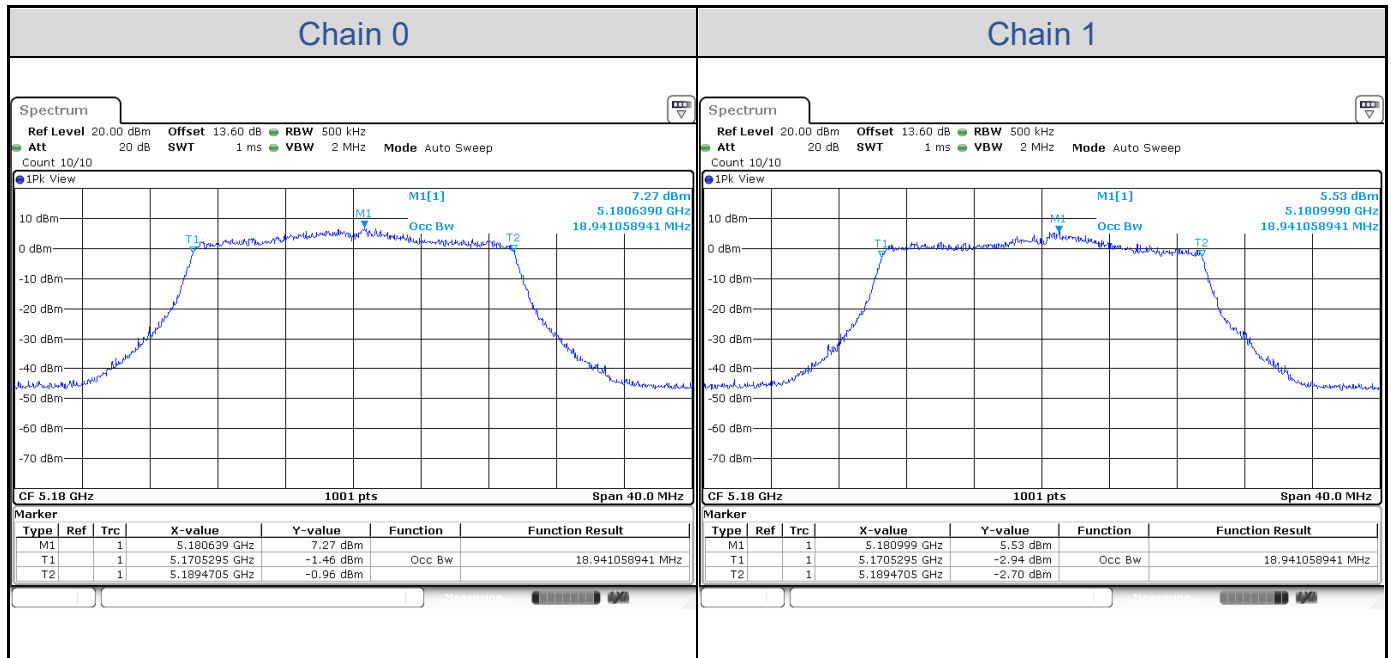

802.11ax HE20

Band	Channel	Frequency (MHz)	99% Bandwidth (MHz)	
			Chain 0	Chain 1
U-NII-1	36	5180	18.94	18.94
	40	5200	18.94	19.02
	48	5240	18.94	18.94
U-NII-2A	52	5260	18.94	18.98
	60	5300	18.98	18.98
	64	5320	18.94	18.98
U-NII-2C	100	5500	18.98	18.98
	116	5580	18.98	18.98
	140	5700	18.94	18.90
U-NII-3	149	5745	18.98	18.90
	157	5785	18.94	18.90
	165	5825	18.94	18.86

802.11ax HE20-Channel 36