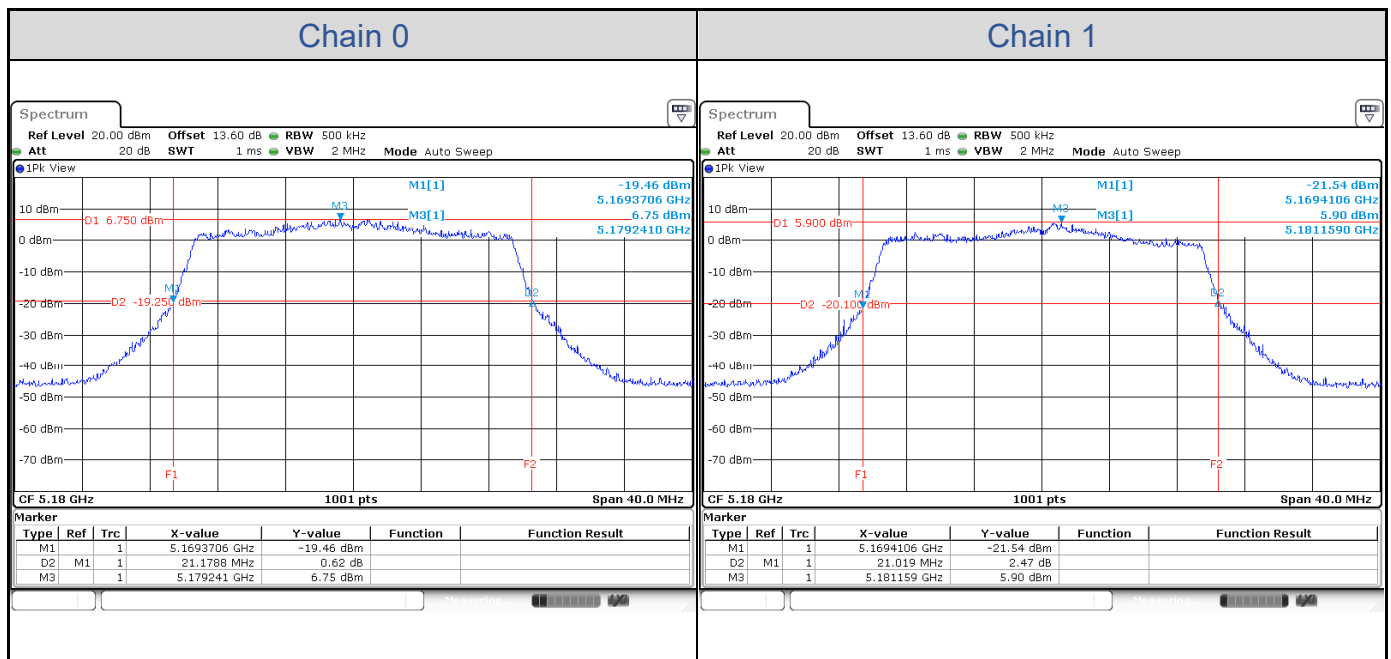

### 802.11a-Channel 36

**802.11a-Channel 40**

**802.11a-Channel 48**

**802.11a-Channel 52**

**802.11a-Channel 60**

**802.11a-Channel 64**

**802.11a-Channel 100**

**802.11a-Channel 116**

**802.11a-Channel 140**

**802.11ax HE20**

Band	Channel	Frequency (MHz)	26 dB Bandwidth (MHz)	
			Chain 0	Chain 1
U-NII-1	36	5180	21.18	21.02
	40	5200	21.30	21.10
	48	5240	21.22	21.26
U-NII-2A	52	5260	21.18	21.14
	60	5300	21.34	21.54
	64	5320	21.14	21.14
U-NII-2C	100	5500	21.26	21.34
	116	5580	21.54	21.30
	140	5700	21.14	21.38

**802.11ax HE20-Channel 36**

**802.11ax HE20-Channel 40**

**802.11ax HE20-Channel 48**

**802.11ax HE20-Channel 52**

**802.11ax HE20-Channel 60**

**802.11ax HE20-Channel 64**

**802.11ax HE20-Channel 100**

**802.11ax HE20-Channel 116**