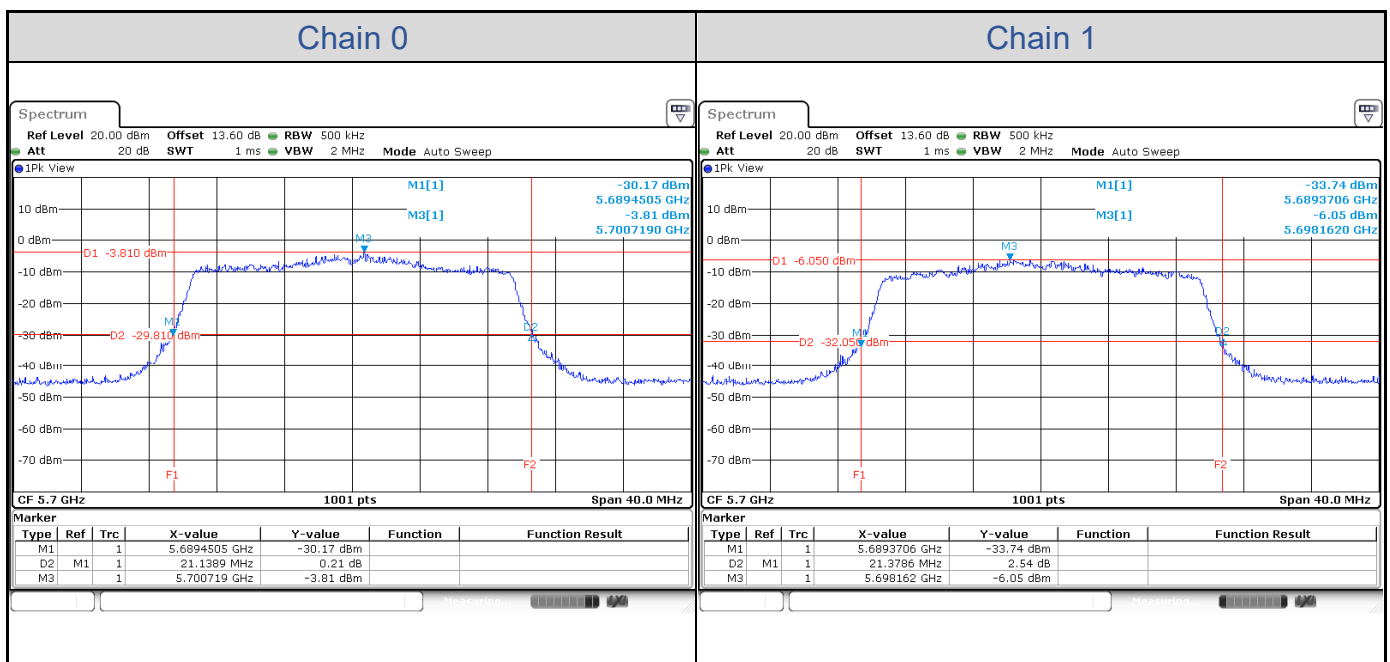

802.11ax HE20-Channel 140