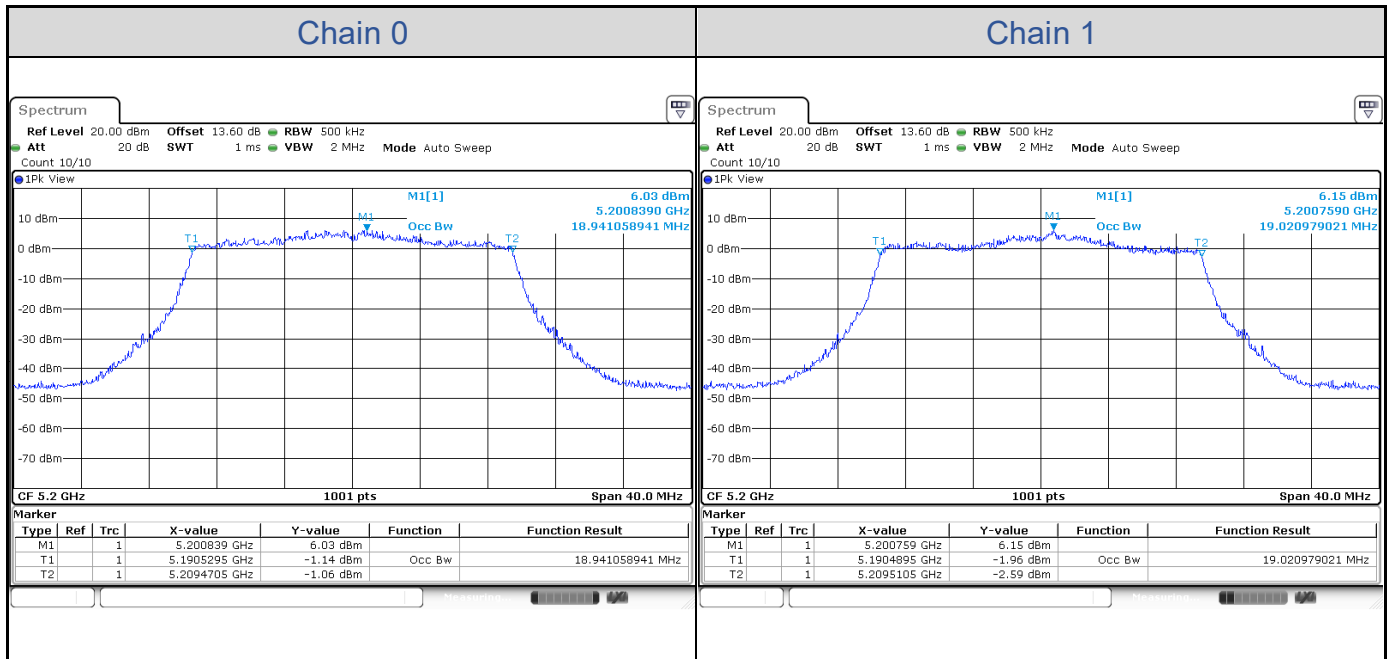

**802.11a-Channel 36**

**802.11a-Channel 40**

**802.11a-Channel 48**

**802.11a-Channel 52**

**802.11a-Channel 60**

**802.11a-Channel 64**

**802.11a-Channel 100**

**802.11a-Channel 116**

**802.11a-Channel 140**

**802.11a-Channel 149**

**802.11a-Channel 157**

**802.11a-Channel 165**

**802.11ax HE20**

Band	Channel	Frequency (MHz)	99% Bandwidth (MHz)	
			Chain 0	Chain 1
U-NII-1	36	5180	18.94	18.94
	40	5200	18.94	19.02
	48	5240	18.94	18.94
U-NII-2A	52	5260	18.94	18.98
	60	5300	18.98	18.98
	64	5320	18.94	18.98
U-NII-2C	100	5500	18.98	18.98
	116	5580	18.98	18.98
	140	5700	18.94	18.90
U-NII-3	149	5745	18.98	18.90
	157	5785	18.94	18.90
	165	5825	18.94	18.86

**802.11ax HE20-Channel 36**

**802.11ax HE20-Channel 40**

**802.11ax HE20-Channel 48**

**802.11ax HE20-Channel 52**

**802.11ax HE20-Channel 60**

**802.11ax HE20-Channel 64**

**802.11ax HE20-Channel 100**

**802.11ax HE20-Channel 116**