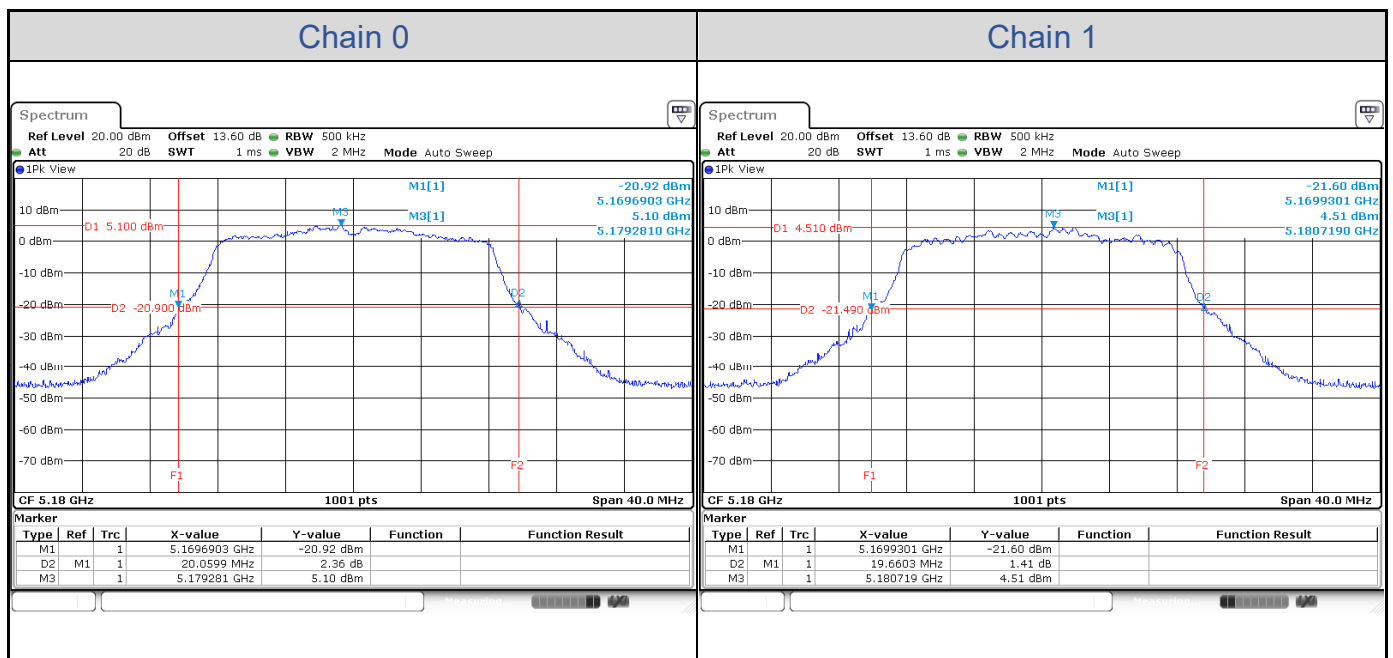

# Appendix B: Test Results of Conducted Test (Spruce\_Omni antenna)

## Test Result of 26 dB Bandwidth 802.11a

Band	Channel	Frequency (MHz)	26 dB Bandwidth (MHz)	
			Chain 0	Chain 1
U-NII-1	36	5180	20.06	19.66
	40	5200	19.94	19.82
	48	5240	20.14	20.02
U-NII-2A	52	5260	20.14	19.98
	60	5300	20.42	19.90
	64	5320	20.14	20.42
U-NII-2C	100	5500	20.90	20.14
	116	5580	20.74	19.98
	140	5700	20.78	19.94

### 802.11a-Channel 36

**802.11a-Channel 40**

**802.11a-Channel 48**

**802.11a-Channel 52**

**802.11a-Channel 60**

**802.11a-Channel 64**

**802.11a-Channel 100**

**802.11a-Channel 116**