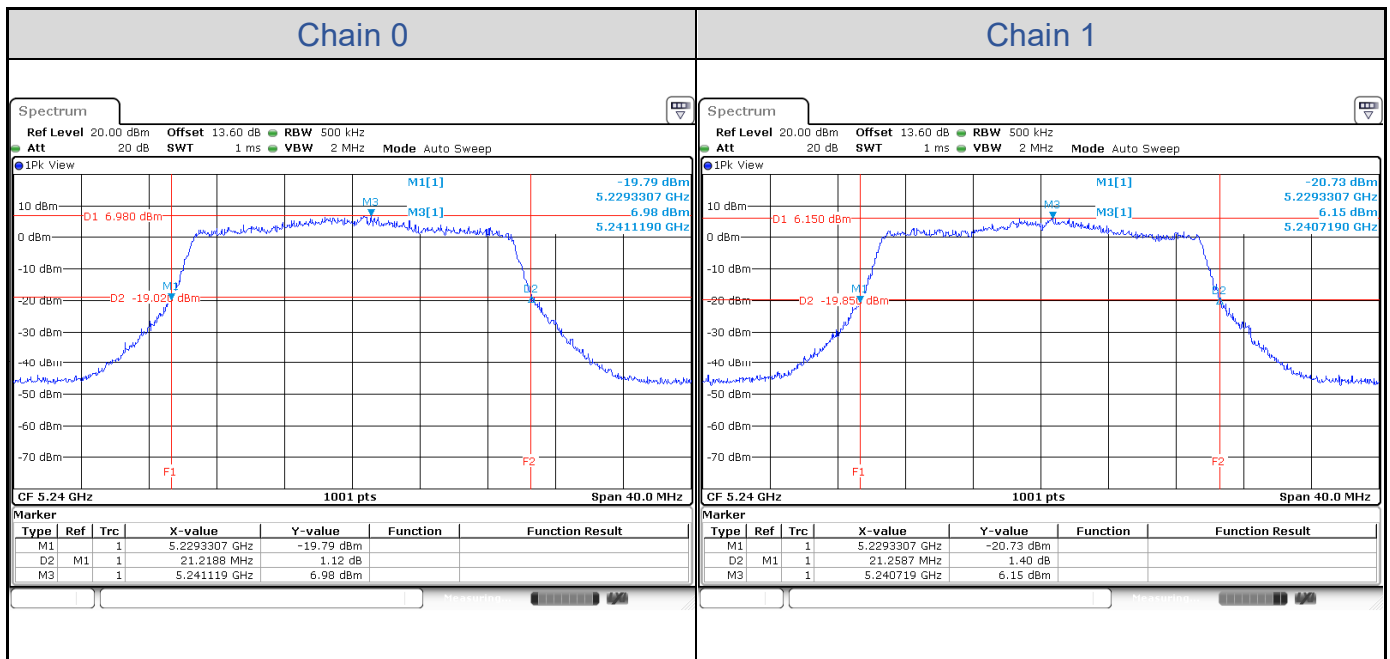

### 802.11a-Channel 36

**802.11a-Channel 40**

**802.11a-Channel 48**

**802.11a-Channel 52**

**802.11a-Channel 60**

**802.11a-Channel 64**

**802.11a-Channel 100**

**802.11a-Channel 116**

**802.11ax HE20-Channel 36**

**802.11ax HE20-Channel 40**

**802.11ax HE20-Channel 48**

**802.11ax HE20-Channel 52**

**802.11ax HE20-Channel 60**

**802.11ax HE20-Channel 64**

**802.11ax HE20-Channel 100**

**802.11ax HE20-Channel 116**