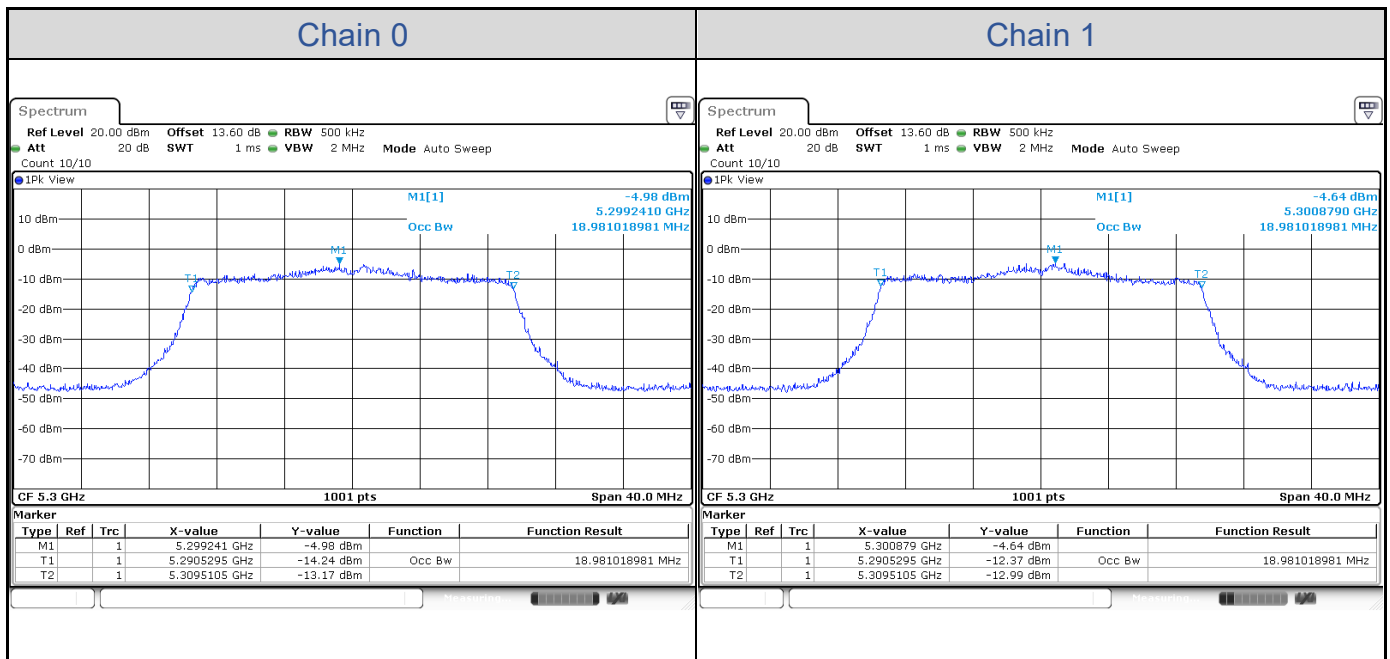

**802.11a-Channel 36**

**802.11a-Channel 40**

**802.11a-Channel 48**

**802.11a-Channel 52**

**802.11a-Channel 60**

**802.11a-Channel 64**

**802.11a-Channel 100**

**802.11a-Channel 116**

**802.11a-Channel 140**

**802.11a-Channel 149**

**802.11a-Channel 157**

**802.11a-Channel 165**

**802.11ax HE20**

Band	Channel	Frequency (MHz)	99% Bandwidth (MHz)	
			Chain 0	Chain 1
U-NII-1	36	5180	18.94	18.94
	40	5200	18.94	19.02
	48	5240	18.94	18.94
U-NII-2A	52	5260	18.94	18.98
	60	5300	18.98	18.98
	64	5320	18.94	18.98
U-NII-2C	100	5500	18.98	18.98
	116	5580	18.98	18.98
	140	5700	18.94	18.90
U-NII-3	149	5745	18.98	18.90
	157	5785	18.94	18.90
	165	5825	18.94	18.86

**802.11ax HE20-Channel 36**

**802.11ax HE20-Channel 40**

**802.11ax HE20-Channel 48**

**802.11ax HE20-Channel 52**

**802.11ax HE20-Channel 60**

**802.11ax HE20-Channel 64**

**802.11ax HE20-Channel 100**

**802.11ax HE20-Channel 116**