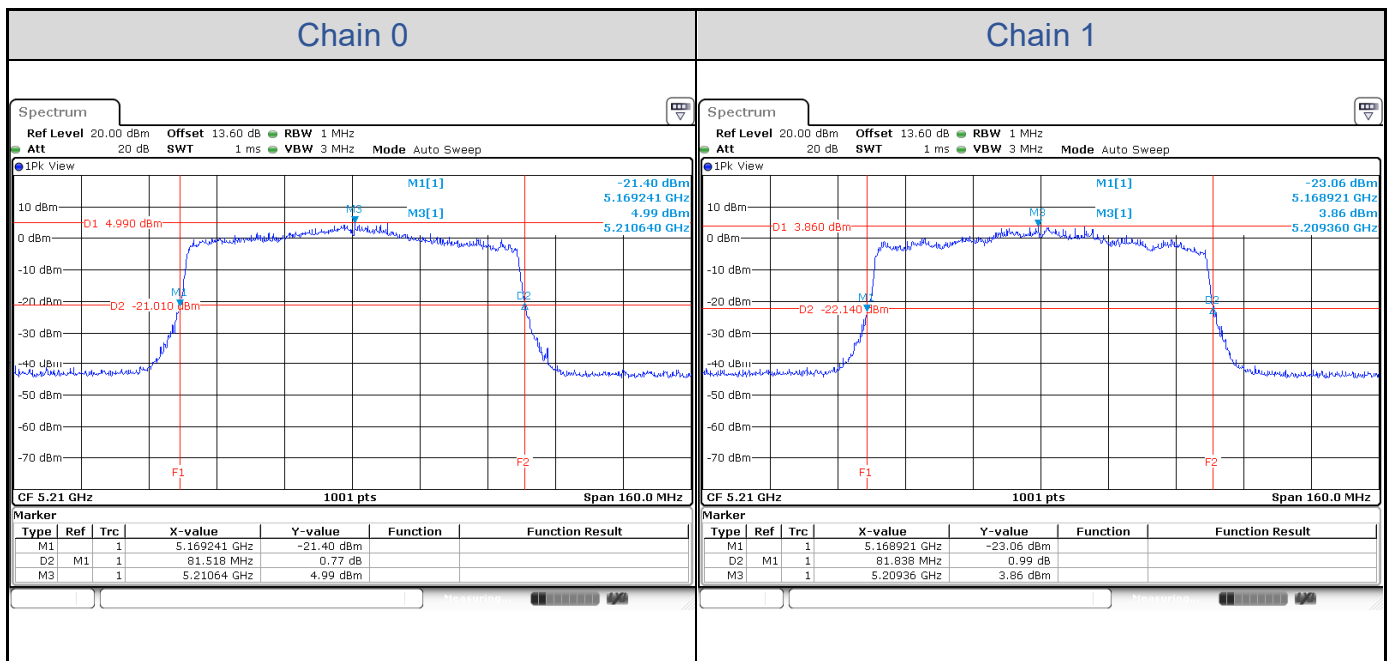

**802.11ax HE40-Channel 38**

**802.11ax HE40-Channel 46**

**802.11ax HE40-Channel 54**

**802.11ax HE40-Channel 62**

**802.11ax HE40-Channel 102**

**802.11ax HE40-Channel 110**

**802.11ax HE40-Channel 134**

**802.11ax HE80**

Band	Channel	Frequency (MHz)	26 dB Bandwidth (MHz)	
			Chain 0	Chain 1
U-NII-1	42	5210	81.52	81.84
U-NII-2A	58	5290	81.52	81.52
U-NII-2C	106	5530	81.20	82.00
	122	5610	81.36	81.20

**802.11ax HE80-Channel 42**