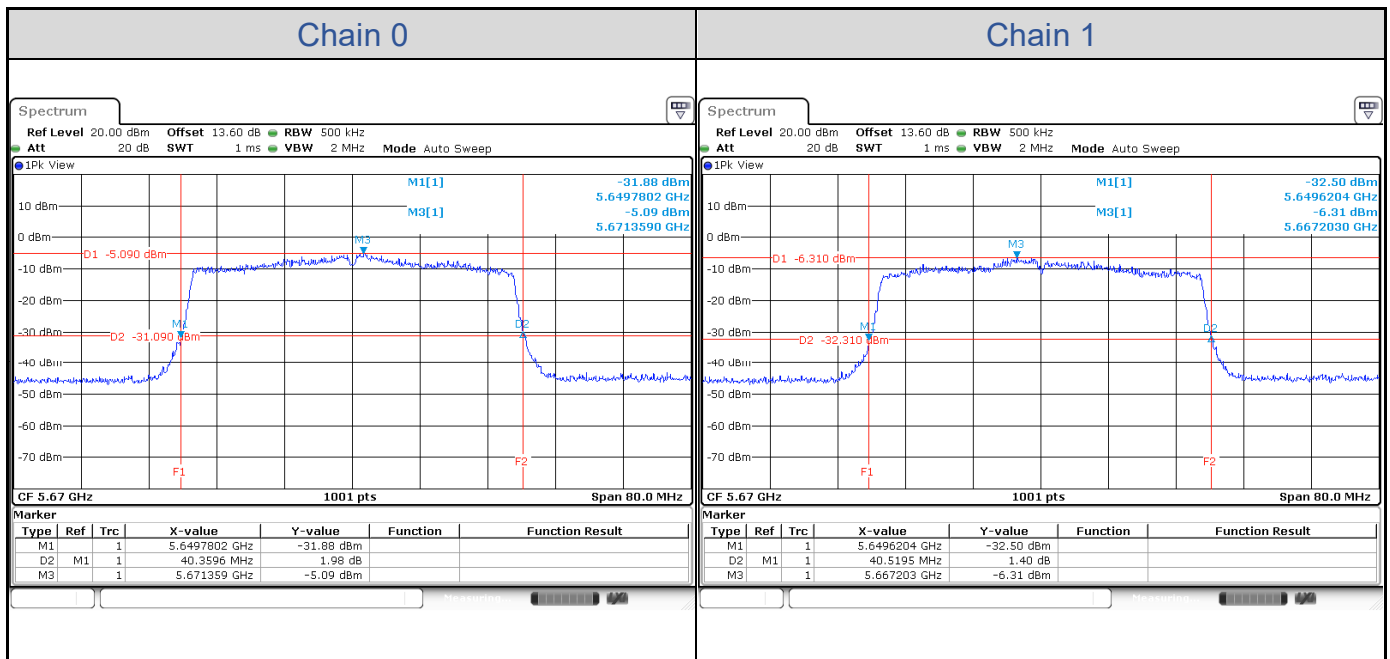

**802.11ax HE20-Channel 36**

**802.11ax HE20-Channel 40**

**802.11ax HE20-Channel 48**

**802.11ax HE20-Channel 52**

**802.11ax HE20-Channel 60**

**802.11ax HE20-Channel 64**

**802.11ax HE20-Channel 100**

**802.11ax HE20-Channel 116**

**802.11ax HE20-Channel 140**

**802.11ax HE40**

Band	Channel	Frequency (MHz)	26 dB Bandwidth (MHz)	
			Chain 0	Chain 1
U-NII-1	38	5190	40.28	40.20
	46	5230	40.28	40.36
U-NII-2A	54	5270	40.36	40.36
	62	5310	40.36	40.36
U-NII-2C	102	5510	40.28	40.36
	110	5500	40.12	40.44
	134	5670	40.36	40.52

**802.11ax HE40-Channel 38**

**802.11ax HE40-Channel 46**

**802.11ax HE40-Channel 54**

**802.11ax HE40-Channel 62**

**802.11ax HE40-Channel 102**

**802.11ax HE40-Channel 110**

**802.11ax HE40-Channel 134**

**802.11ax HE80**