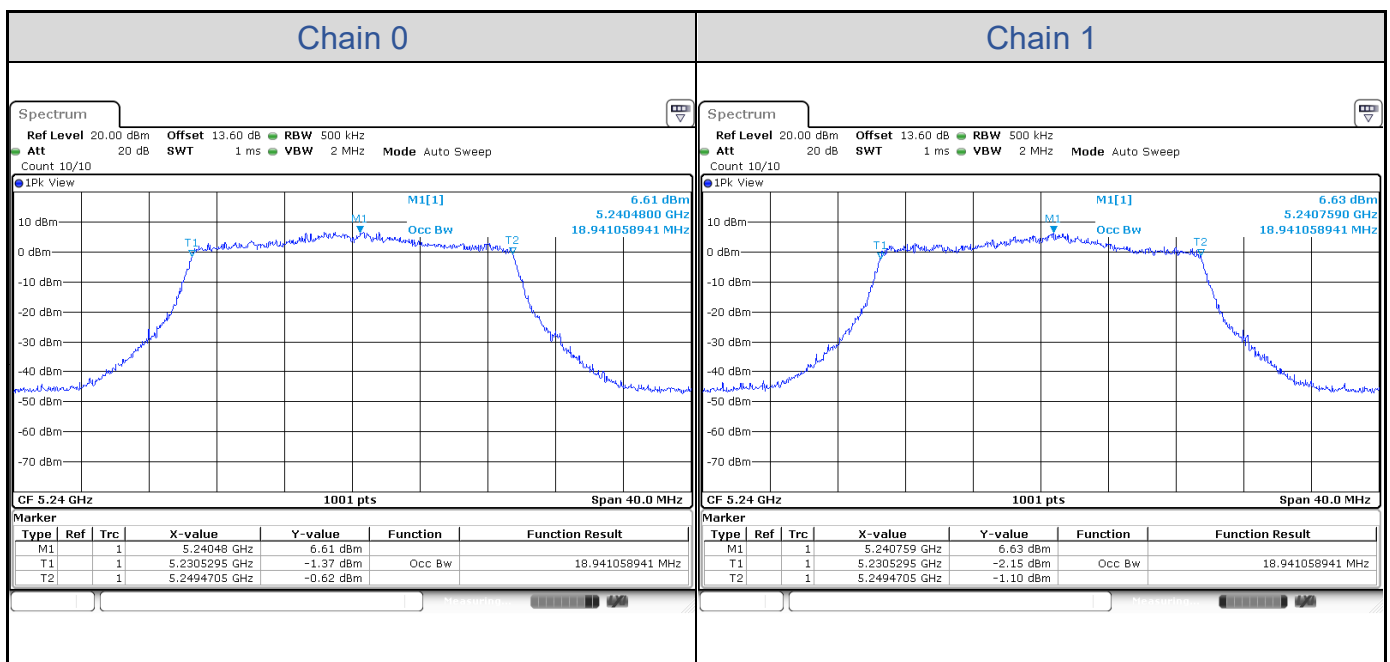

**802.11a-Channel 36**

**802.11a-Channel 40**

**802.11a-Channel 48**

**802.11a-Channel 52**

**802.11a-Channel 60**

**802.11a-Channel 64**

**802.11a-Channel 100**

**802.11a-Channel 116**

**802.11a-Channel 140**

**802.11a-Channel 149**

**802.11a-Channel 157**

**802.11a-Channel 165**

**802.11ax HE20**

Band	Channel	Frequency (MHz)	99% Bandwidth (MHz)	
			Chain 0	Chain 1
U-NII-1	36	5180	18.94	18.94
	40	5200	18.94	19.02
	48	5240	18.94	18.94
U-NII-2A	52	5260	18.94	18.98
	60	5300	18.98	18.98
	64	5320	18.94	18.98
U-NII-2C	100	5500	18.98	18.98
	116	5580	18.98	18.98
	140	5700	18.94	18.90
U-NII-3	149	5745	18.98	18.90
	157	5785	18.94	18.90
	165	5825	18.94	18.86

**802.11ax HE20-Channel 36**

**802.11ax HE20-Channel 40**

**802.11ax HE20-Channel 48**

**802.11ax HE20-Channel 52**

**802.11ax HE20-Channel 60**

**802.11ax HE20-Channel 64**

**802.11ax HE20-Channel 100**

**802.11ax HE20-Channel 116**