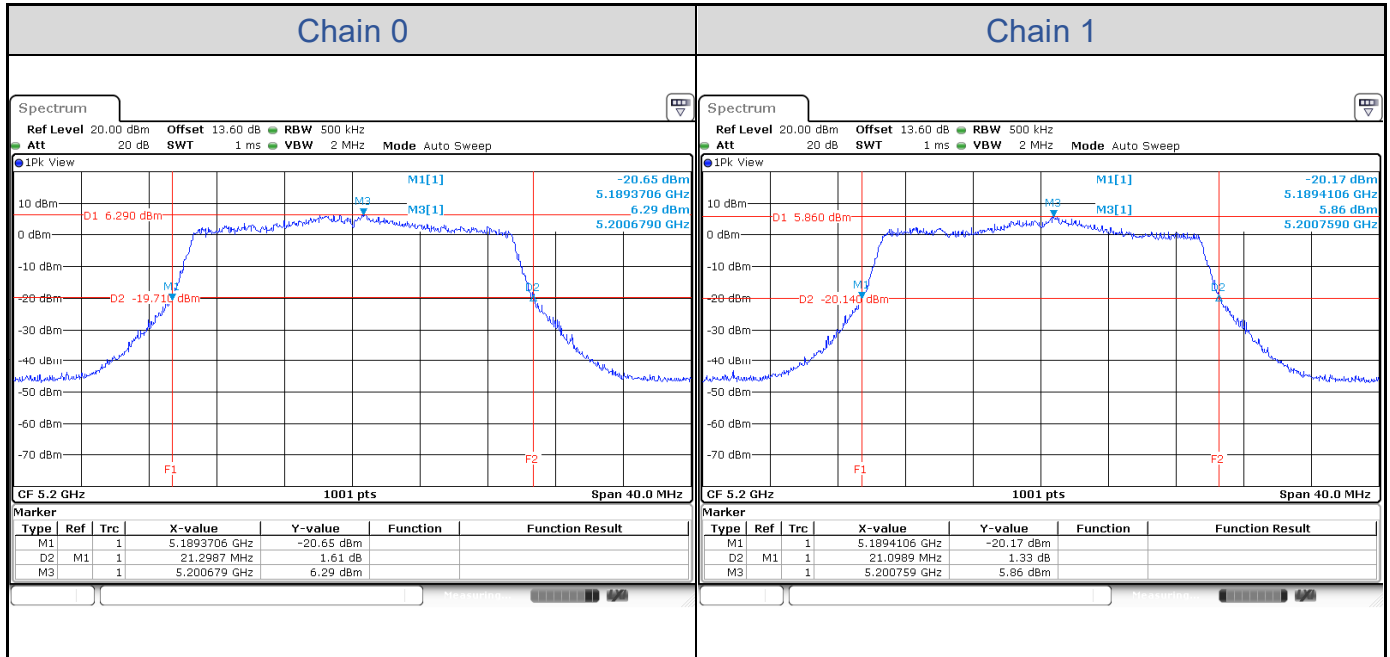

### 802.11a-Channel 36

**802.11a-Channel 40**

**802.11a-Channel 48**

**802.11a-Channel 52**

**802.11a-Channel 60**

**802.11a-Channel 64**

**802.11a-Channel 100**

**802.11a-Channel 116**

**802.11a-Channel 140**

**802.11ax HE20**

Band	Channel	Frequency (MHz)	26 dB Bandwidth (MHz)	
			Chain 0	Chain 1
U-NII-1	36	5180	21.18	21.02
	40	5200	21.30	21.10
	48	5240	21.22	21.26
U-NII-2A	52	5260	21.18	21.14
	60	5300	21.34	21.54
	64	5320	21.14	21.14
U-NII-2C	100	5500	21.26	21.34
	116	5580	21.54	21.30
	140	5700	21.14	21.38

**802.11ax HE20-Channel 36**

**802.11ax HE20-Channel 40**

**802.11ax HE20-Channel 48**

**802.11ax HE20-Channel 52**

**802.11ax HE20-Channel 60**

**802.11ax HE20-Channel 64**

**802.11ax HE20-Channel 100**

**802.11ax HE20-Channel 116**