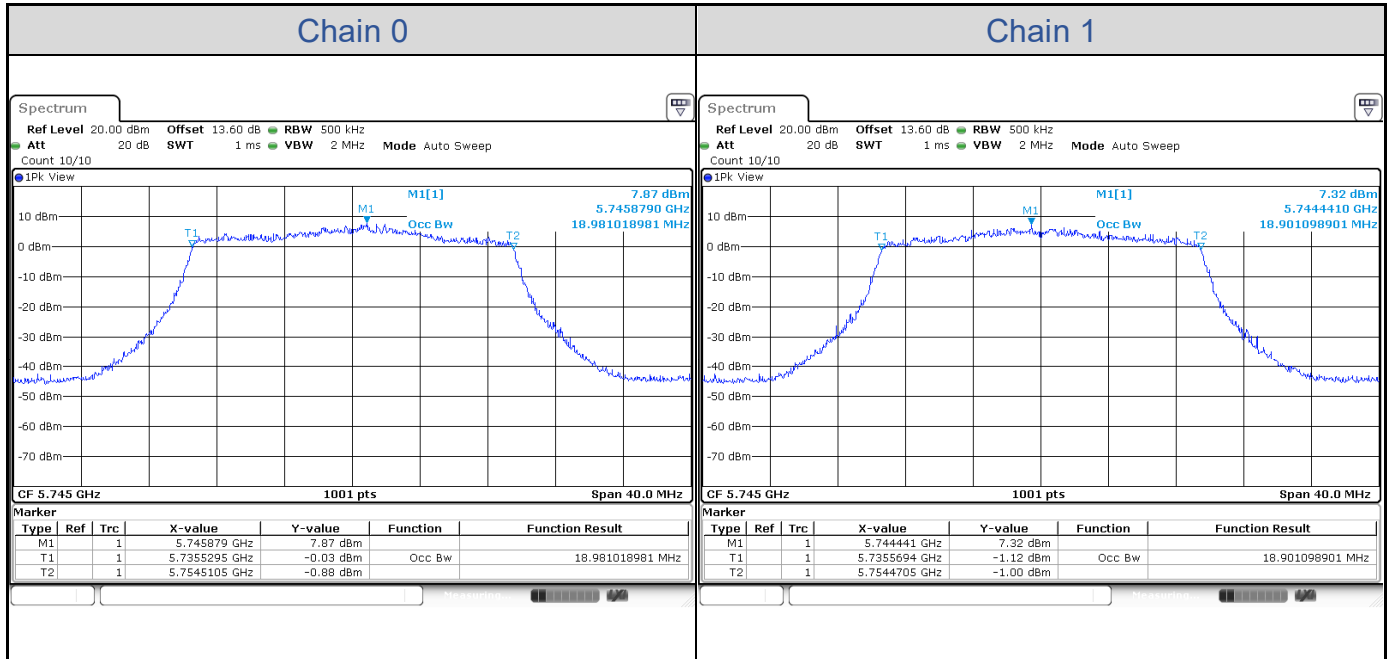

802.11ax HE20-Channel 149