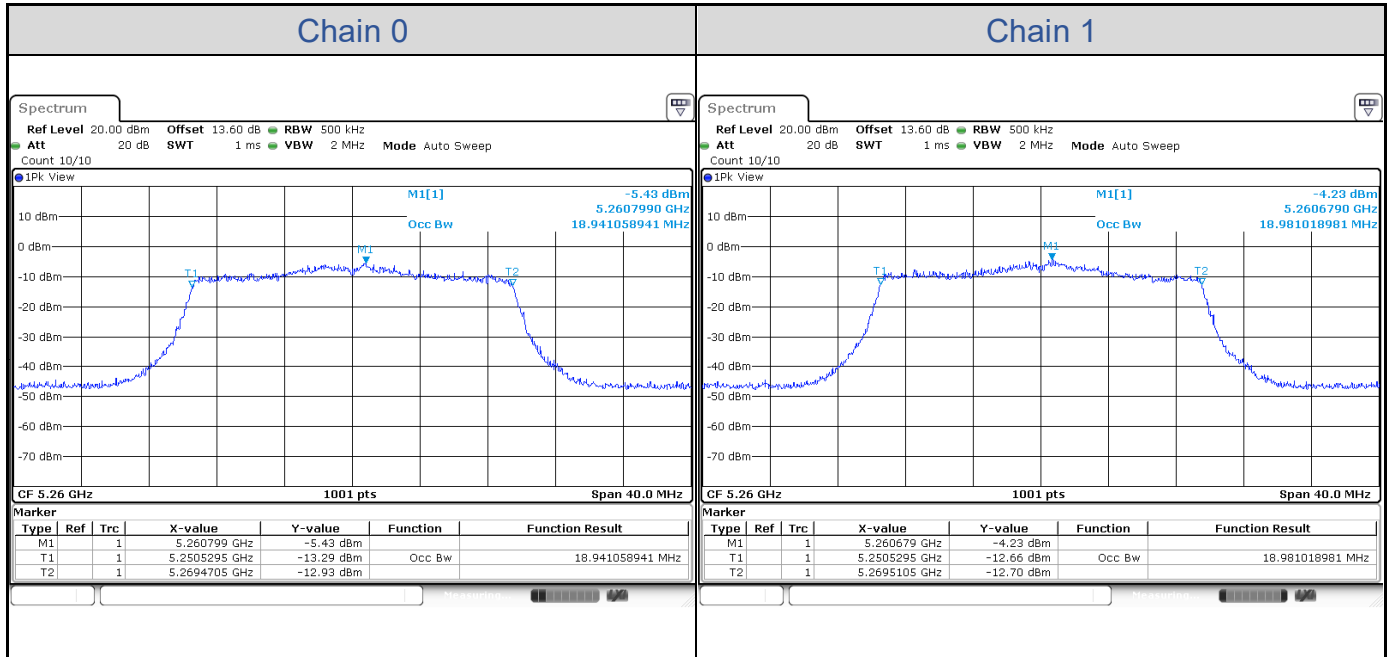

**802.11a-Channel 36**

**802.11a-Channel 40**

**802.11a-Channel 48**

**802.11a-Channel 52**

**802.11a-Channel 60**

**802.11a-Channel 64**

**802.11a-Channel 100**

**802.11a-Channel 116**

**802.11a-Channel 140**

**802.11a-Channel 149**

**802.11a-Channel 157**

**802.11a-Channel 165**

**802.11ax HE20**

Band	Channel	Frequency (MHz)	99% Bandwidth (MHz)	
			Chain 0	Chain 1
U-NII-1	36	5180	18.94	18.94
	40	5200	18.94	19.02
	48	5240	18.94	18.94
U-NII-2A	52	5260	18.94	18.98
	60	5300	18.98	18.98
	64	5320	18.94	18.98
U-NII-2C	100	5500	18.98	18.98
	116	5580	18.98	18.98
	140	5700	18.94	18.90
U-NII-3	149	5745	18.98	18.90
	157	5785	18.94	18.90
	165	5825	18.94	18.86

**802.11ax HE20-Channel 36**

**802.11ax HE20-Channel 40**

**802.11ax HE20-Channel 48**

**802.11ax HE20-Channel 52**

**802.11ax HE20-Channel 60**

**802.11ax HE20-Channel 64**

**802.11ax HE20-Channel 100**

**802.11ax HE20-Channel 116**