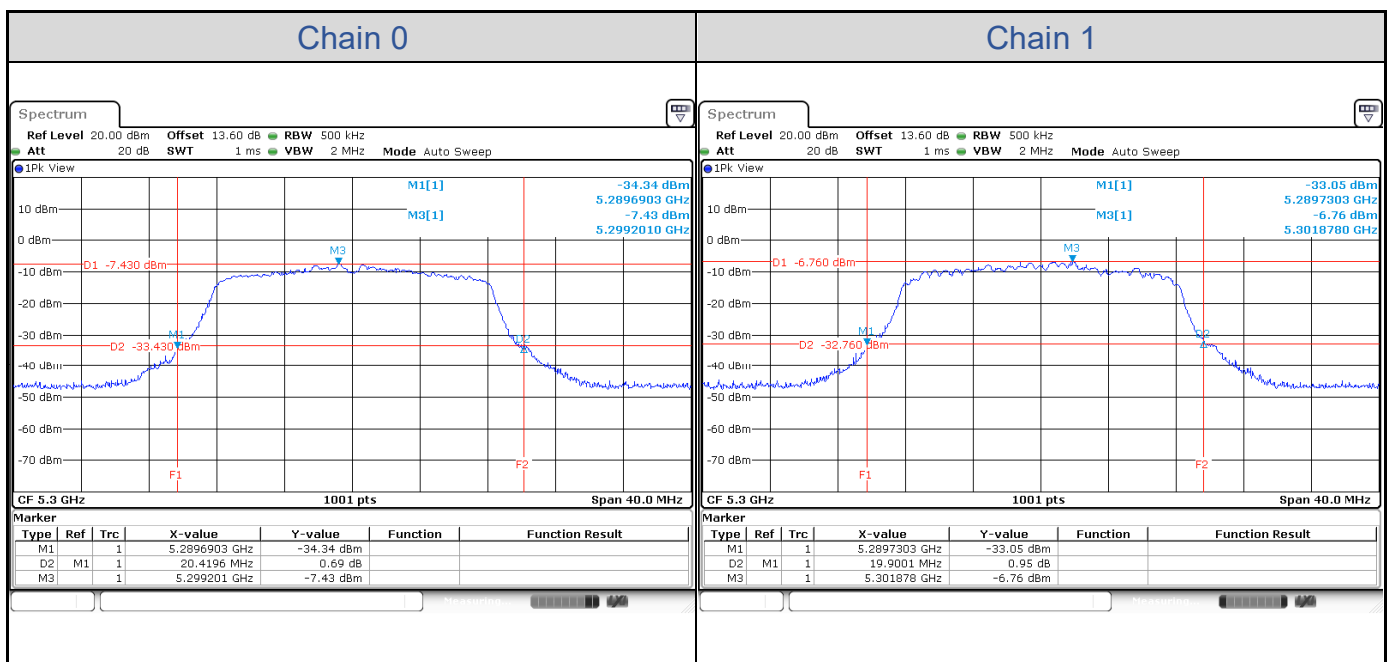

# Appendix B: Test Results of Conducted Test (Spruce\_Omni antenna)

## Test Result of 26 dB Bandwidth 802.11a

Band	Channel	Frequency (MHz)	26 dB Bandwidth (MHz)	
			Chain 0	Chain 1
U-NII-1	36	5180	20.06	19.66
	40	5200	19.94	19.82
	48	5240	20.14	20.02
U-NII-2A	52	5260	20.14	19.98
	60	5300	20.42	19.90
	64	5320	20.14	20.42
U-NII-2C	100	5500	20.90	20.14
	116	5580	20.74	19.98
	140	5700	20.78	19.94

### 802.11a-Channel 36

**802.11a-Channel 40**

**802.11a-Channel 48**

**802.11a-Channel 52**

**802.11a-Channel 60**

**802.11a-Channel 64**

**802.11a-Channel 100**

**802.11a-Channel 116**