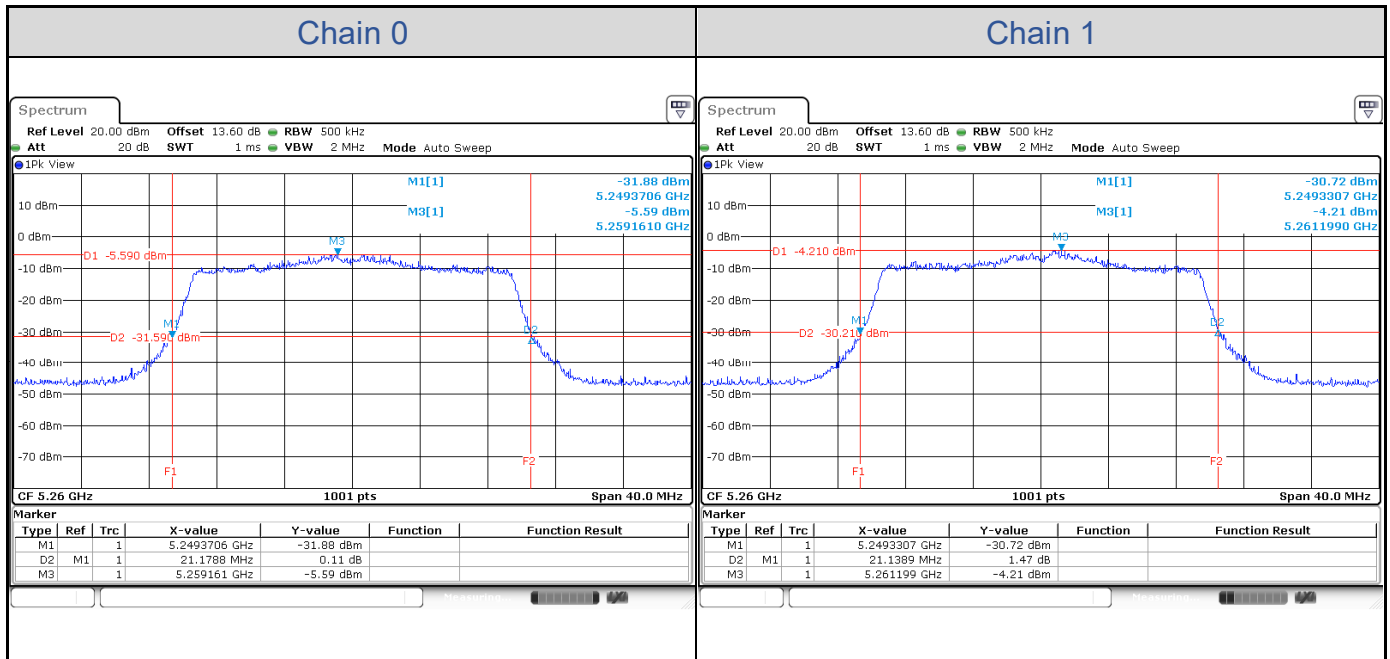

### 802.11a-Channel 36

**802.11a-Channel 40**

**802.11a-Channel 48**

**802.11a-Channel 52**

**802.11a-Channel 60**

**802.11a-Channel 64**

**802.11a-Channel 100**

**802.11a-Channel 116**

**802.11ax HE20-Channel 36**

**802.11ax HE20-Channel 40**

**802.11ax HE20-Channel 48**

**802.11ax HE20-Channel 52**

**802.11ax HE20-Channel 60**

**802.11ax HE20-Channel 64**

**802.11ax HE20-Channel 100**

**802.11ax HE20-Channel 116**