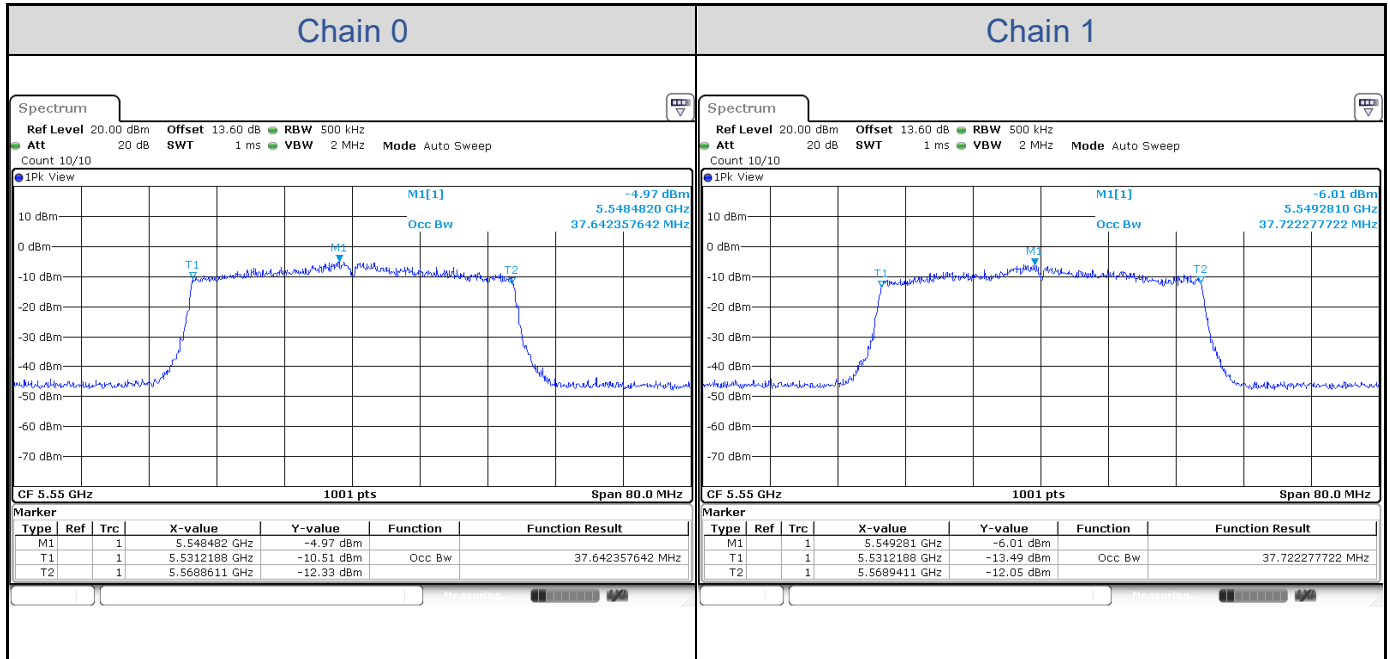

**802.11ax HE20-Channel 36**

**802.11ax HE20-Channel 40**

**802.11ax HE20-Channel 48**

**802.11ax HE20-Channel 52**

**802.11ax HE20-Channel 60**

**802.11ax HE20-Channel 64**

**802.11ax HE20-Channel 100**

**802.11ax HE20-Channel 116**

**802.11ax HE20-Channel 140**

**802.11ax HE20-Channel 149**

**802.11ax HE20-Channel 157**

802.11ax HE20-Channel 165

**802.11ax HE40**

Band	Channel	Frequency (MHz)	99% Bandwidth (MHz)	
			Chain 0	Chain 1
U-NII-1	38	5190	37.64	37.56
	46	5230	37.64	37.64
U-NII-2A	54	5270	37.64	37.64
	62	5310	37.64	37.64
U-NII-2C	102	5510	37.64	37.72
	110	5550	37.64	37.72
	134	5670	37.64	37.56
U-NII-3	151	5755	37.56	37.48
	159	5795	37.64	37.48

**802.11ax HE40-Channel 38**

**802.11ax HE40-Channel 46**

**802.11ax HE40-Channel 54**

**802.11ax HE40-Channel 62**

**802.11ax HE40-Channel 102**

**802.11ax HE40-Channel 110**

**802.11ax HE40-Channel 134**
