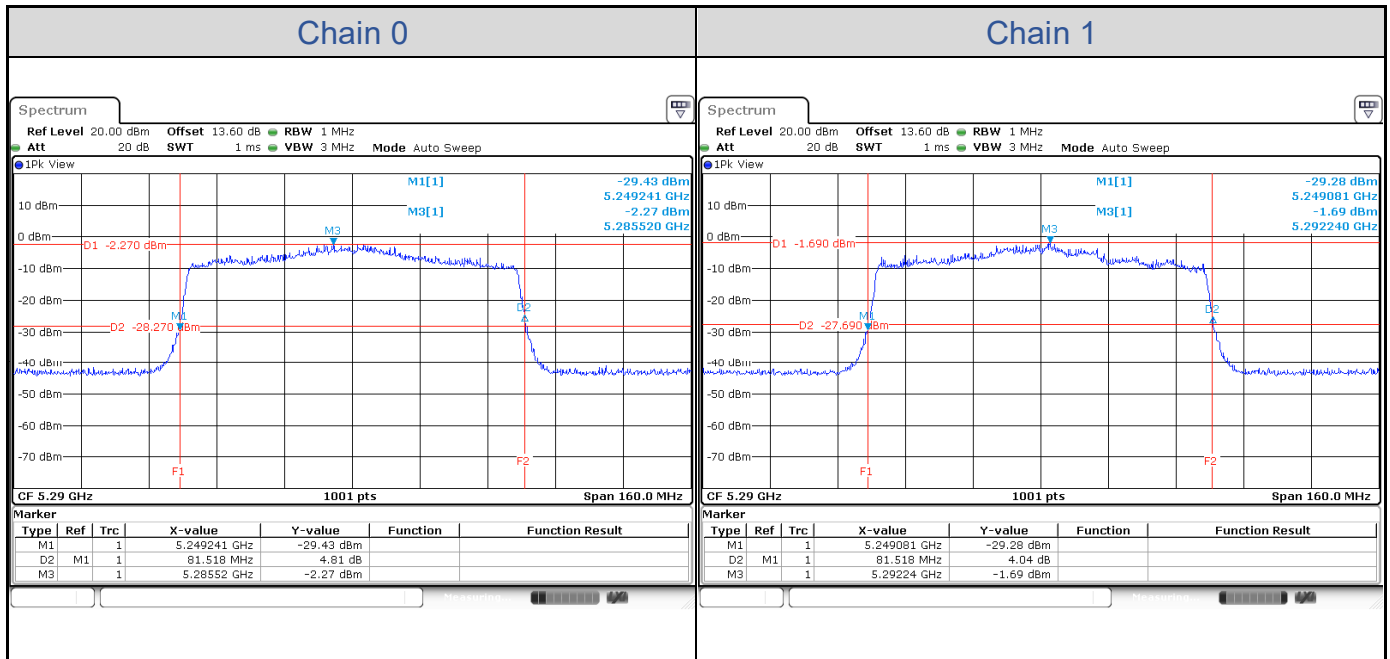

802.11ax HE80-Channel 58