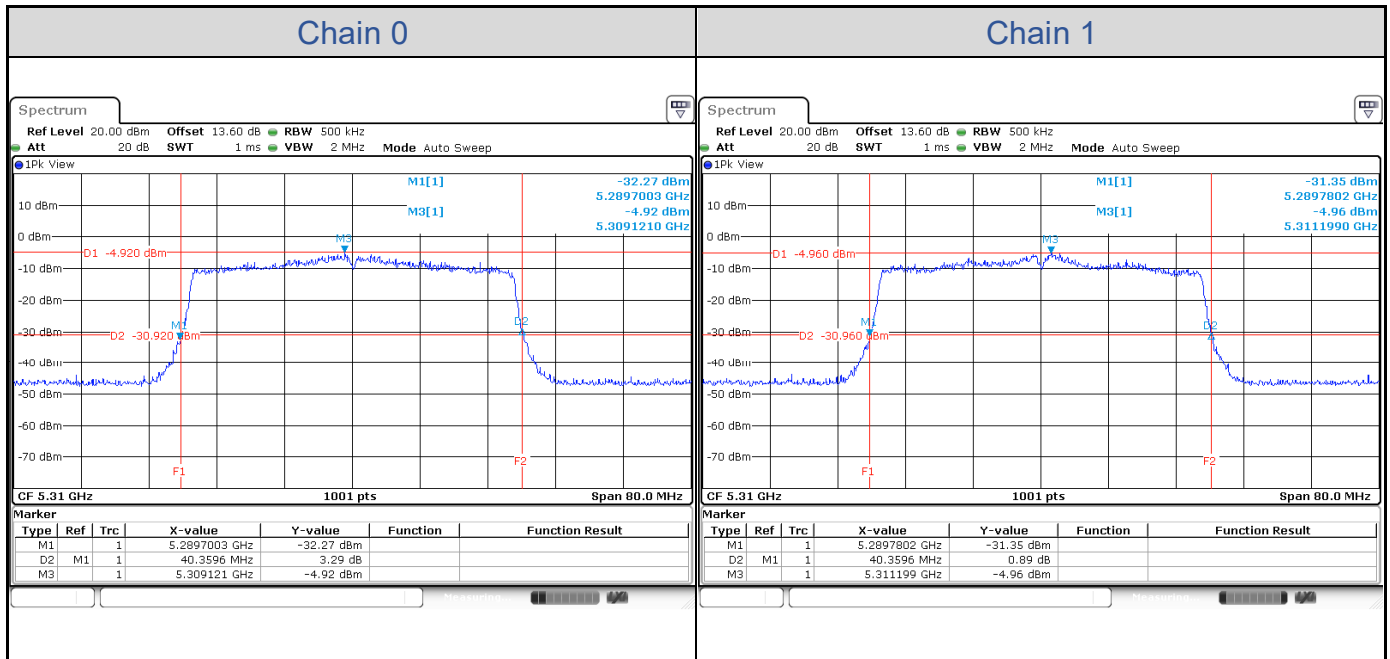

802.11ax HE40-Channel 62