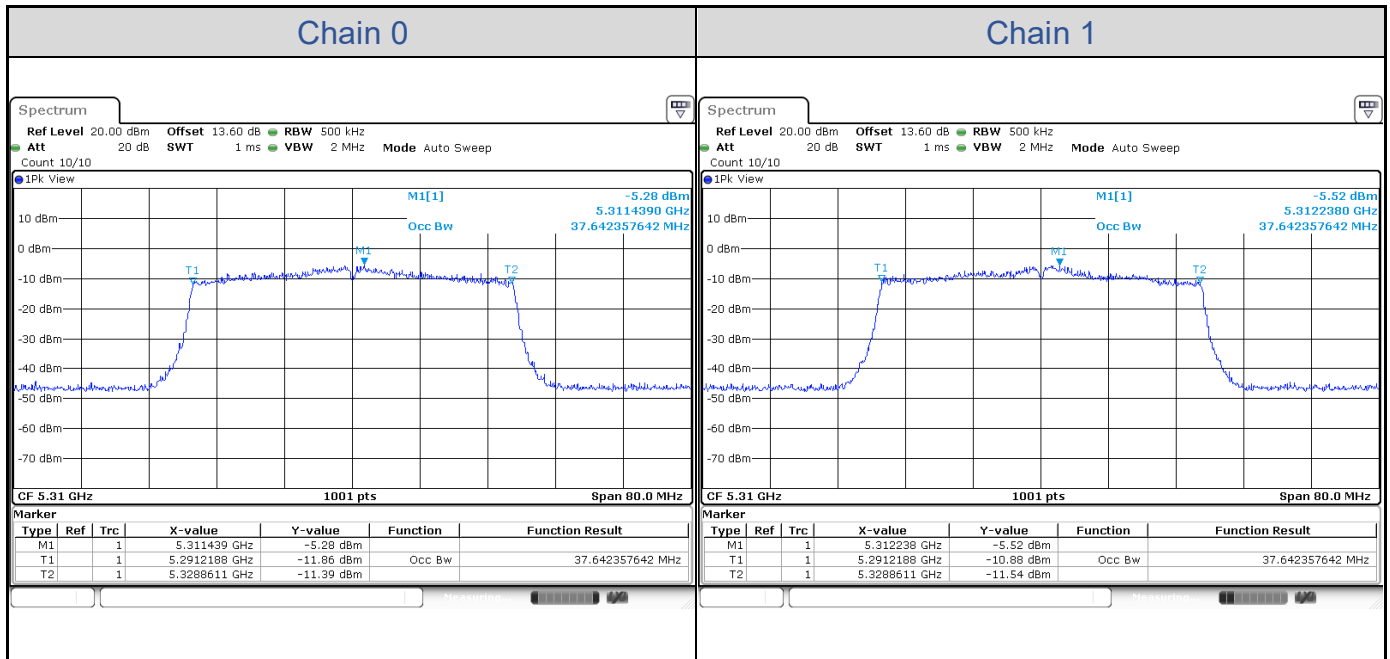

**802.11ax HE20-Channel 36**

**802.11ax HE20-Channel 40**

**802.11ax HE20-Channel 48**

**802.11ax HE20-Channel 52**

**802.11ax HE20-Channel 60**

**802.11ax HE20-Channel 64**

**802.11ax HE20-Channel 100**

**802.11ax HE20-Channel 116**

**802.11ax HE20-Channel 140**

**802.11ax HE20-Channel 149**

**802.11ax HE20-Channel 157**

802.11ax HE20-Channel 165

**802.11ax HE40**

Band	Channel	Frequency (MHz)	99% Bandwidth (MHz)	
			Chain 0	Chain 1
U-NII-1	38	5190	37.64	37.56
	46	5230	37.64	37.64
U-NII-2A	54	5270	37.64	37.64
	62	5310	37.64	37.64
U-NII-2C	102	5510	37.64	37.72
	110	5550	37.64	37.72
	134	5670	37.64	37.56
U-NII-3	151	5755	37.56	37.48
	159	5795	37.64	37.48

**802.11ax HE40-Channel 38**

**802.11ax HE40-Channel 46**

**802.11ax HE40-Channel 54**

**802.11ax HE40-Channel 62**

**802.11ax HE40-Channel 102**

**802.11ax HE40-Channel 110**

**802.11ax HE40-Channel 134**
