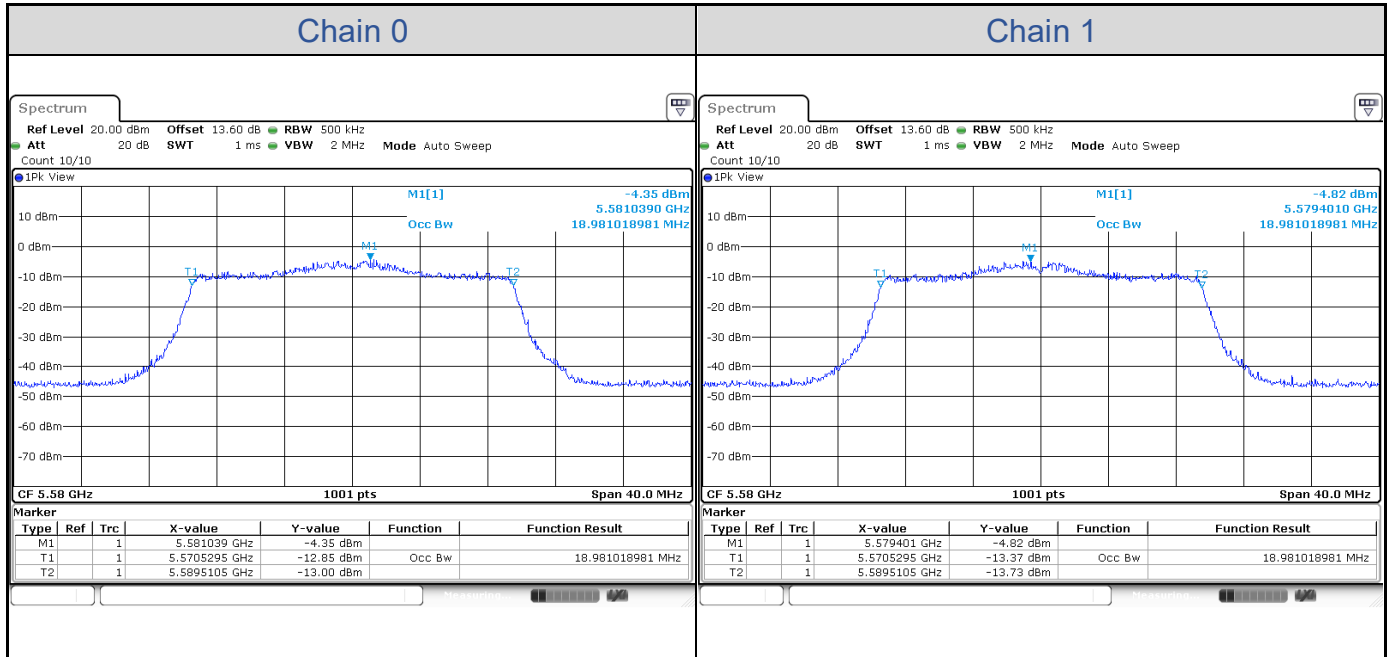

**802.11a-Channel 36**

**802.11a-Channel 40**

**802.11a-Channel 48**

**802.11a-Channel 52**

**802.11a-Channel 60**

**802.11a-Channel 64**

**802.11a-Channel 100**

**802.11a-Channel 116**

**802.11a-Channel 140**

**802.11a-Channel 149**

**802.11a-Channel 157**

**802.11a-Channel 165**

**802.11ax HE20**

Band	Channel	Frequency (MHz)	99% Bandwidth (MHz)	
			Chain 0	Chain 1
U-NII-1	36	5180	18.94	18.94
	40	5200	18.94	19.02
	48	5240	18.94	18.94
U-NII-2A	52	5260	18.94	18.98
	60	5300	18.98	18.98
	64	5320	18.94	18.98
U-NII-2C	100	5500	18.98	18.98
	116	5580	18.98	18.98
	140	5700	18.94	18.90
U-NII-3	149	5745	18.98	18.90
	157	5785	18.94	18.90
	165	5825	18.94	18.86

**802.11ax HE20-Channel 36**

**802.11ax HE20-Channel 40**

**802.11ax HE20-Channel 48**

**802.11ax HE20-Channel 52**

**802.11ax HE20-Channel 60**

**802.11ax HE20-Channel 64**

**802.11ax HE20-Channel 100**

**802.11ax HE20-Channel 116**