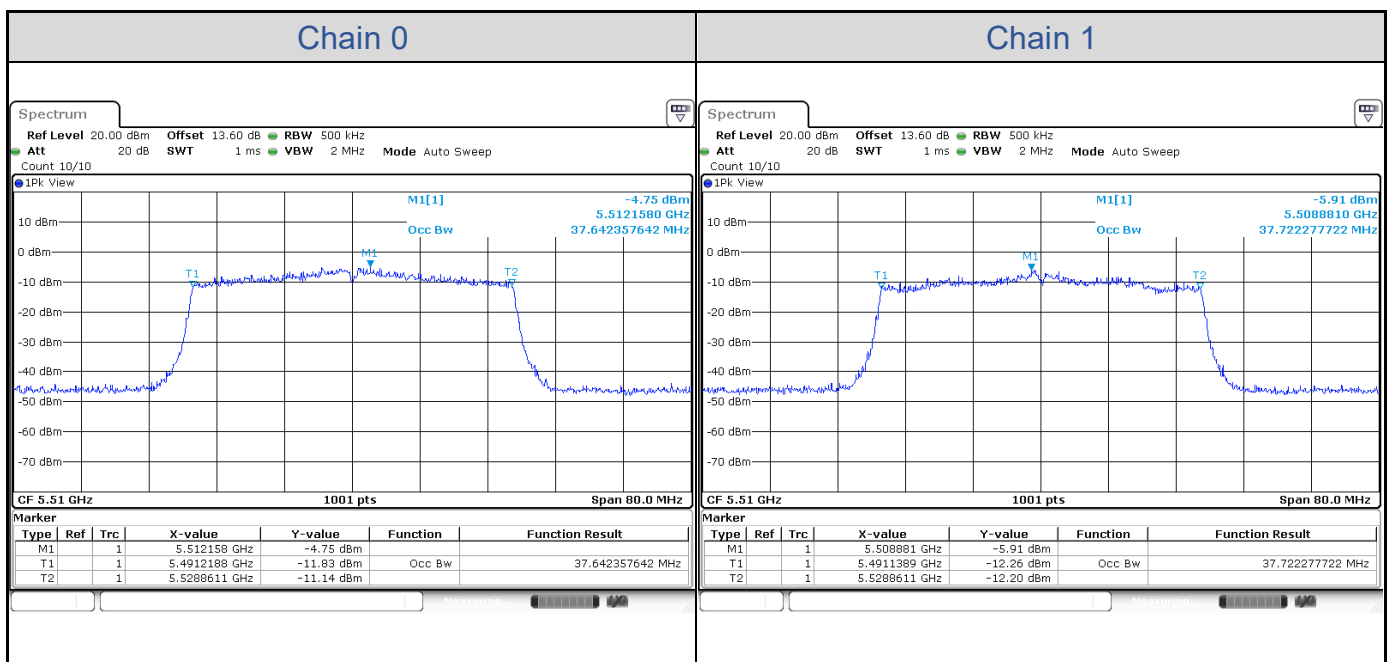

**802.11ax HE20-Channel 36**

**802.11ax HE20-Channel 40**

**802.11ax HE20-Channel 48**

**802.11ax HE20-Channel 52**

**802.11ax HE20-Channel 60**

**802.11ax HE20-Channel 64**

**802.11ax HE20-Channel 100**

**802.11ax HE20-Channel 116**

**802.11ax HE20-Channel 140**

**802.11ax HE20-Channel 149**

**802.11ax HE20-Channel 157**

802.11ax HE20-Channel 165

**802.11ax HE40**

Band	Channel	Frequency (MHz)	99% Bandwidth (MHz)	
			Chain 0	Chain 1
U-NII-1	38	5190	37.64	37.56
	46	5230	37.64	37.64
U-NII-2A	54	5270	37.64	37.64
	62	5310	37.64	37.64
U-NII-2C	102	5510	37.64	37.72
	110	5550	37.64	37.72
	134	5670	37.64	37.56
U-NII-3	151	5755	37.56	37.48
	159	5795	37.64	37.48

**802.11ax HE40-Channel 38**

**802.11ax HE40-Channel 46**

**802.11ax HE40-Channel 54**

**802.11ax HE40-Channel 62**

**802.11ax HE40-Channel 102**

**802.11ax HE40-Channel 110**

**802.11ax HE40-Channel 134**
