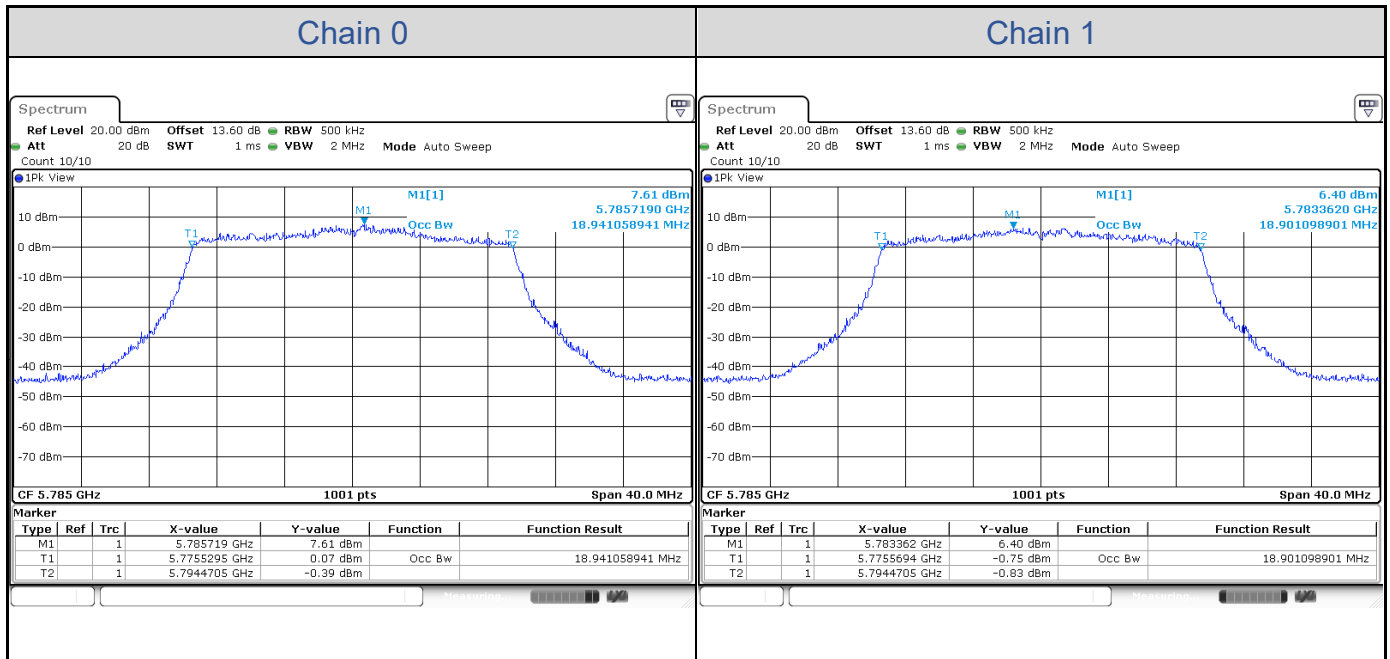

802.11ax HE20-Channel 157