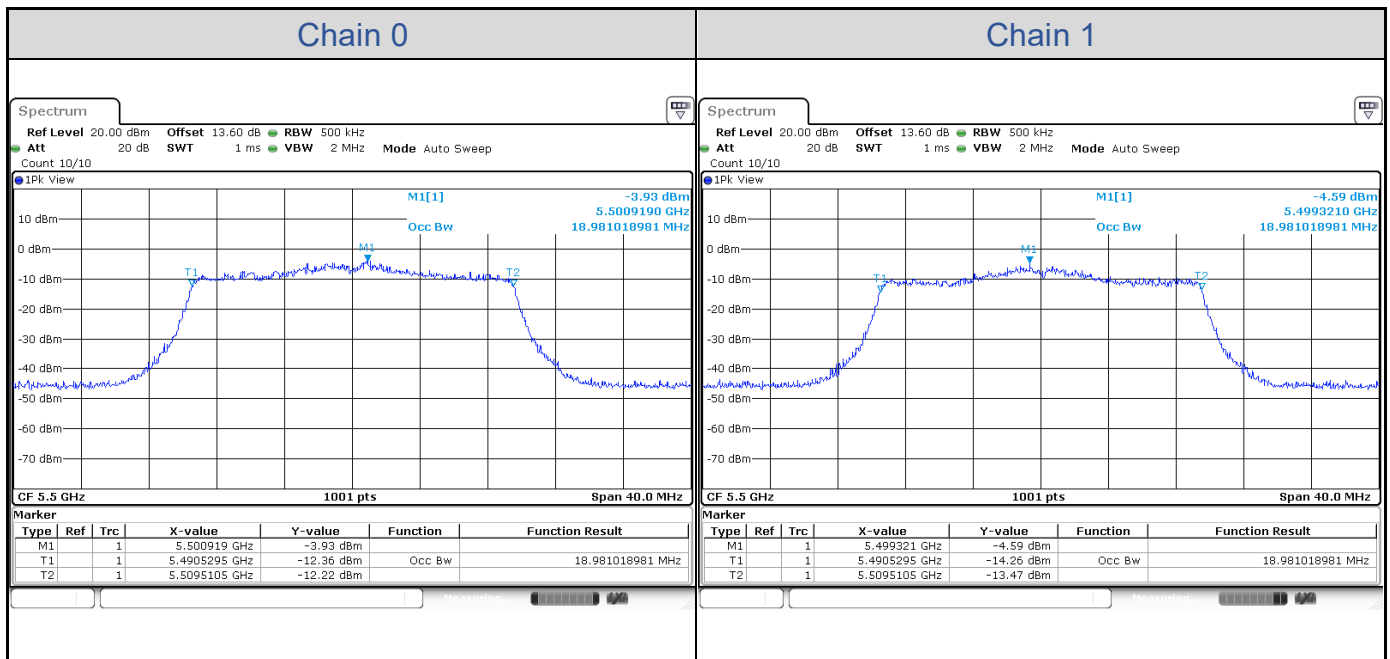

**802.11a-Channel 36**

**802.11a-Channel 40**

**802.11a-Channel 48**

**802.11a-Channel 52**

**802.11a-Channel 60**

**802.11a-Channel 64**

**802.11a-Channel 100**

**802.11a-Channel 116**

**802.11a-Channel 140**

**802.11a-Channel 149**

**802.11a-Channel 157**

**802.11a-Channel 165**

**802.11ax HE20**

Band	Channel	Frequency (MHz)	99% Bandwidth (MHz)	
			Chain 0	Chain 1
U-NII-1	36	5180	18.94	18.94
	40	5200	18.94	19.02
	48	5240	18.94	18.94
U-NII-2A	52	5260	18.94	18.98
	60	5300	18.98	18.98
	64	5320	18.94	18.98
U-NII-2C	100	5500	18.98	18.98
	116	5580	18.98	18.98
	140	5700	18.94	18.90
U-NII-3	149	5745	18.98	18.90
	157	5785	18.94	18.90
	165	5825	18.94	18.86

**802.11ax HE20-Channel 36**

**802.11ax HE20-Channel 40**

**802.11ax HE20-Channel 48**

**802.11ax HE20-Channel 52**

**802.11ax HE20-Channel 60**

**802.11ax HE20-Channel 64**

**802.11ax HE20-Channel 100**

**802.11ax HE20-Channel 116**