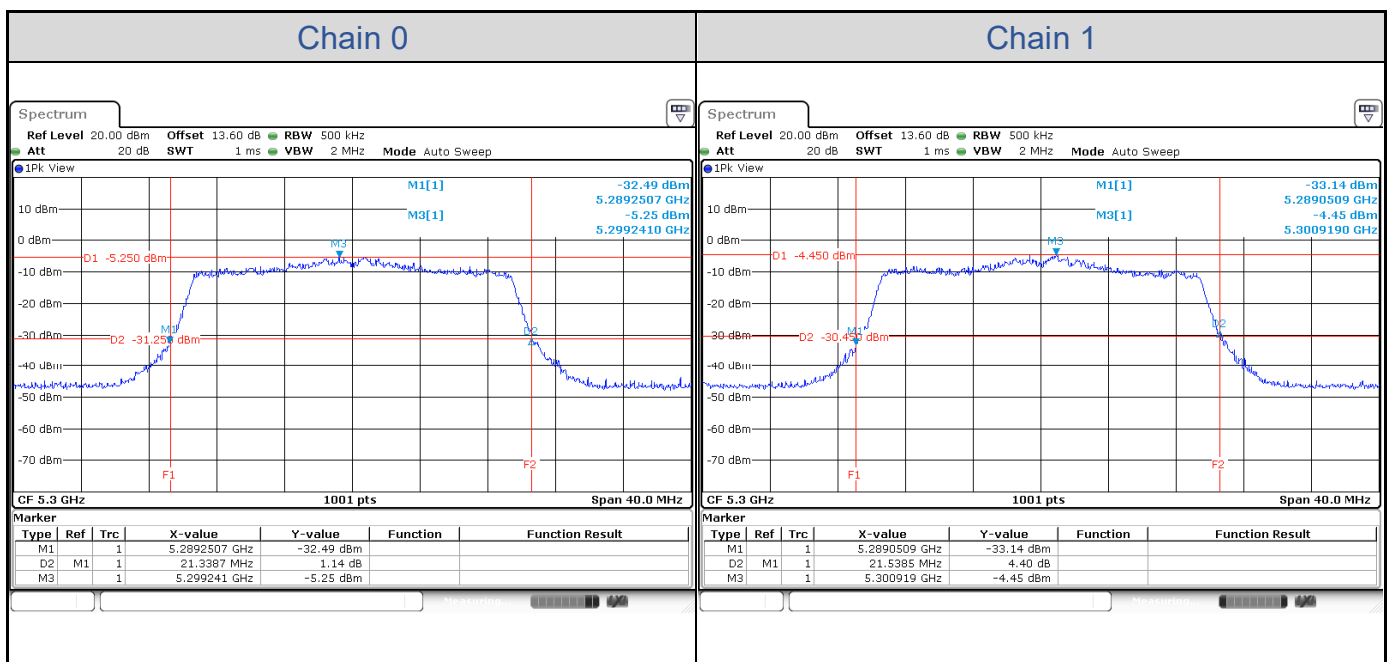

### 802.11a-Channel 36

**802.11a-Channel 40**

**802.11a-Channel 48**

**802.11a-Channel 52**

**802.11a-Channel 60**

**802.11a-Channel 64**

**802.11a-Channel 100**

**802.11a-Channel 116**

**802.11ax HE20-Channel 36**

**802.11ax HE20-Channel 40**

**802.11ax HE20-Channel 48**

**802.11ax HE20-Channel 52**

**802.11ax HE20-Channel 60**

**802.11ax HE20-Channel 64**

**802.11ax HE20-Channel 100**

**802.11ax HE20-Channel 116**