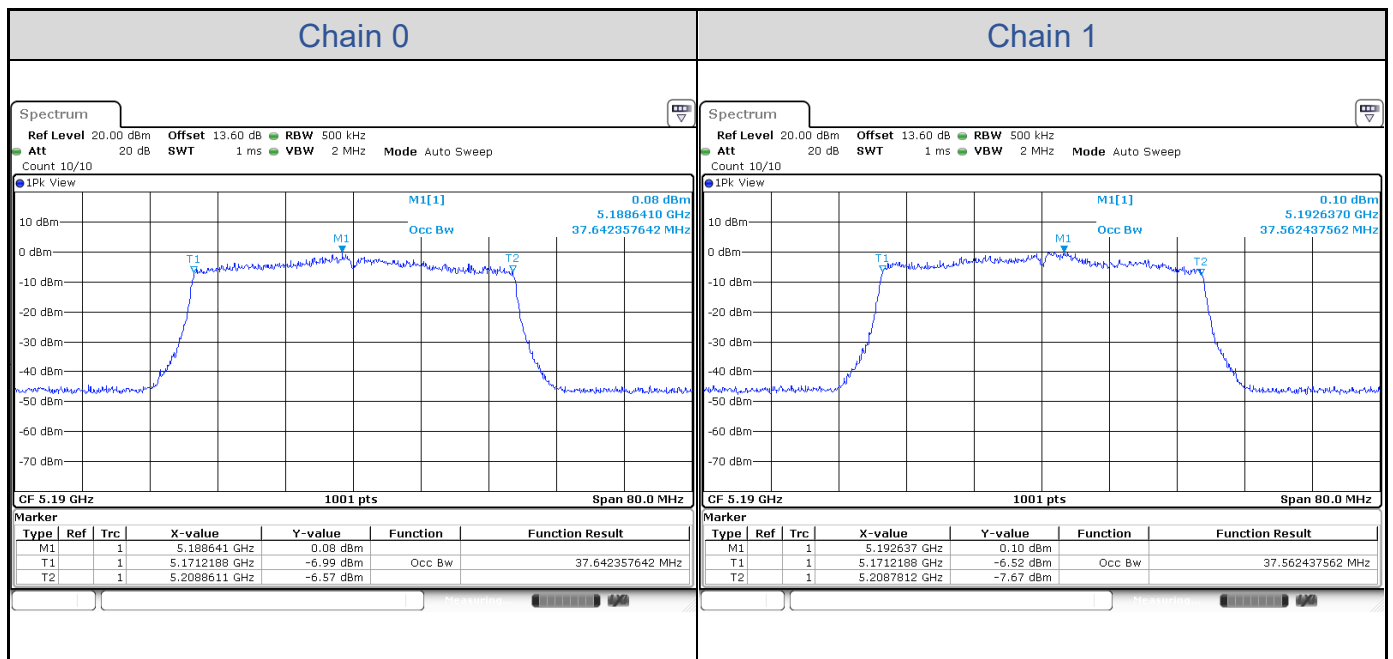

**802.11ax HE20-Channel 36**

**802.11ax HE20-Channel 40**

**802.11ax HE20-Channel 48**

**802.11ax HE20-Channel 52**

**802.11ax HE20-Channel 60**

**802.11ax HE20-Channel 64**

**802.11ax HE20-Channel 100**

**802.11ax HE20-Channel 116**

**802.11ax HE20-Channel 140**

**802.11ax HE20-Channel 149**

**802.11ax HE20-Channel 157**

802.11ax HE20-Channel 165

**802.11ax HE40**

Band	Channel	Frequency (MHz)	99% Bandwidth (MHz)	
			Chain 0	Chain 1
U-NII-1	38	5190	37.64	37.56
	46	5230	37.64	37.64
U-NII-2A	54	5270	37.64	37.64
	62	5310	37.64	37.64
U-NII-2C	102	5510	37.64	37.72
	110	5550	37.64	37.72
	134	5670	37.64	37.56
U-NII-3	151	5755	37.56	37.48
	159	5795	37.64	37.48

**802.11ax HE40-Channel 38**

**802.11ax HE40-Channel 46**

**802.11ax HE40-Channel 54**

**802.11ax HE40-Channel 62**

**802.11ax HE40-Channel 102**

**802.11ax HE40-Channel 110**

**802.11ax HE40-Channel 134**
