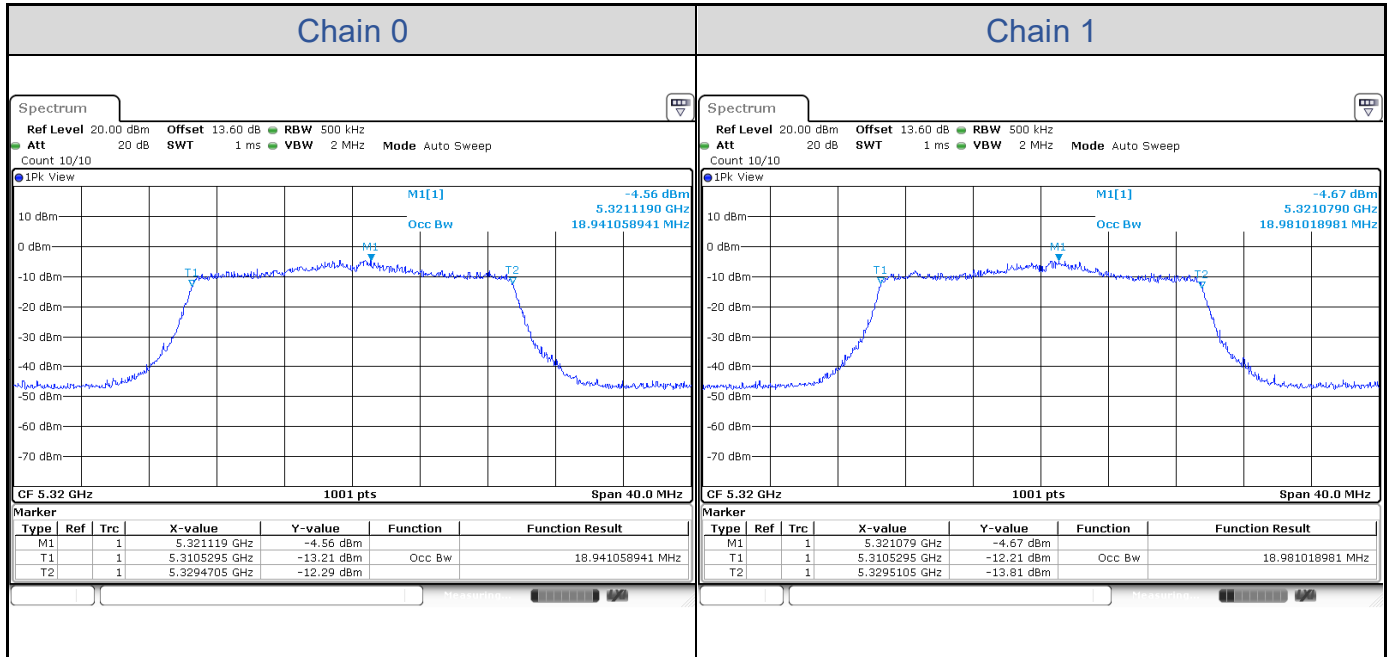

**802.11a-Channel 36**

**802.11a-Channel 40**

**802.11a-Channel 48**

**802.11a-Channel 52**

**802.11a-Channel 60**

**802.11a-Channel 64**

**802.11a-Channel 100**

**802.11a-Channel 116**

**802.11a-Channel 140**

**802.11a-Channel 149**

**802.11a-Channel 157**

**802.11a-Channel 165**

**802.11ax HE20**

Band	Channel	Frequency (MHz)	99% Bandwidth (MHz)	
			Chain 0	Chain 1
U-NII-1	36	5180	18.94	18.94
	40	5200	18.94	19.02
	48	5240	18.94	18.94
U-NII-2A	52	5260	18.94	18.98
	60	5300	18.98	18.98
	64	5320	18.94	18.98
U-NII-2C	100	5500	18.98	18.98
	116	5580	18.98	18.98
	140	5700	18.94	18.90
U-NII-3	149	5745	18.98	18.90
	157	5785	18.94	18.90
	165	5825	18.94	18.86

**802.11ax HE20-Channel 36**

**802.11ax HE20-Channel 40**

**802.11ax HE20-Channel 48**

**802.11ax HE20-Channel 52**

**802.11ax HE20-Channel 60**

**802.11ax HE20-Channel 64**

**802.11ax HE20-Channel 100**

**802.11ax HE20-Channel 116**