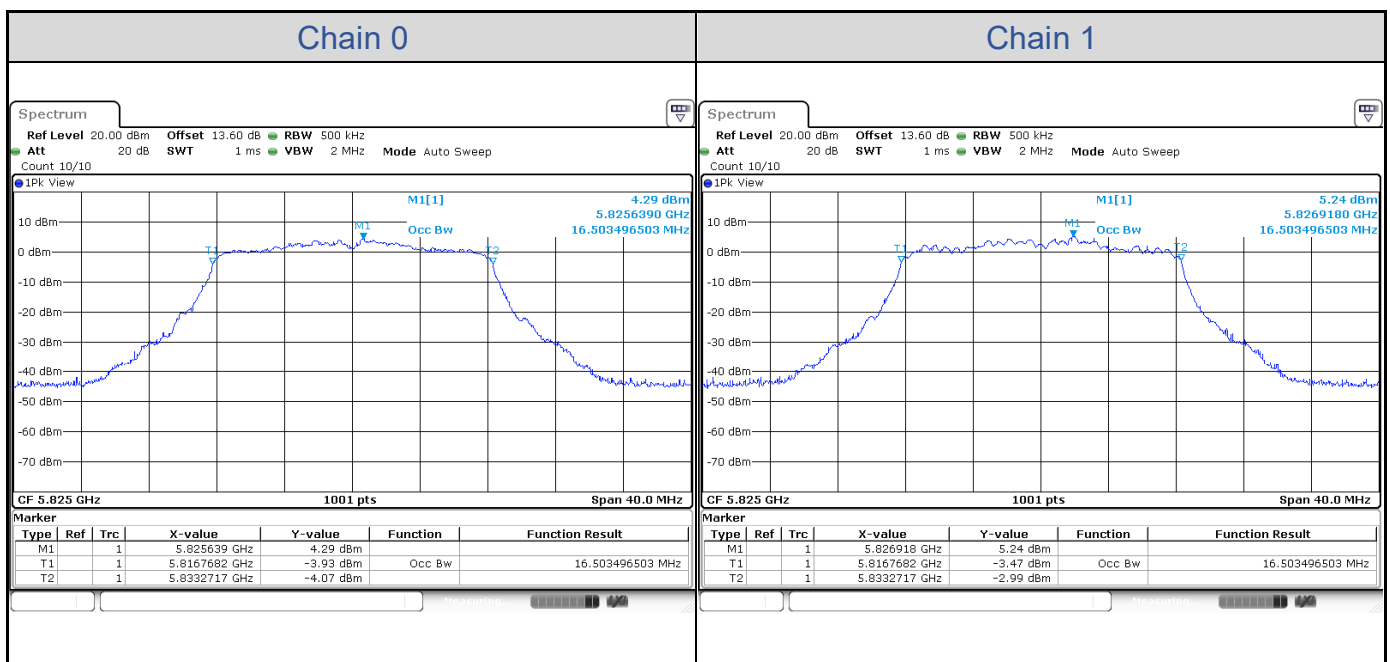

**802.11a-Channel 36**

**802.11a-Channel 40**

**802.11a-Channel 48**

**802.11a-Channel 52**

**802.11a-Channel 60**

**802.11a-Channel 64**

**802.11a-Channel 100**

**802.11a-Channel 116**

**802.11a-Channel 140**

**802.11a-Channel 149**

**802.11a-Channel 157**

**802.11a-Channel 165**

**802.11ax HE20**

Band	Channel	Frequency (MHz)	99% Bandwidth (MHz)	
			Chain 0	Chain 1
U-NII-1	36	5180	18.94	18.94
	40	5200	18.94	19.02
	48	5240	18.94	18.94
U-NII-2A	52	5260	18.94	18.98
	60	5300	18.98	18.98
	64	5320	18.94	18.98
U-NII-2C	100	5500	18.98	18.98
	116	5580	18.98	18.98
	140	5700	18.94	18.90
U-NII-3	149	5745	18.98	18.90
	157	5785	18.94	18.90
	165	5825	18.94	18.86

**802.11ax HE20-Channel 36**

**802.11ax HE20-Channel 40**

**802.11ax HE20-Channel 48**

**802.11ax HE20-Channel 52**

**802.11ax HE20-Channel 60**

**802.11ax HE20-Channel 64**

**802.11ax HE20-Channel 100**

**802.11ax HE20-Channel 116**