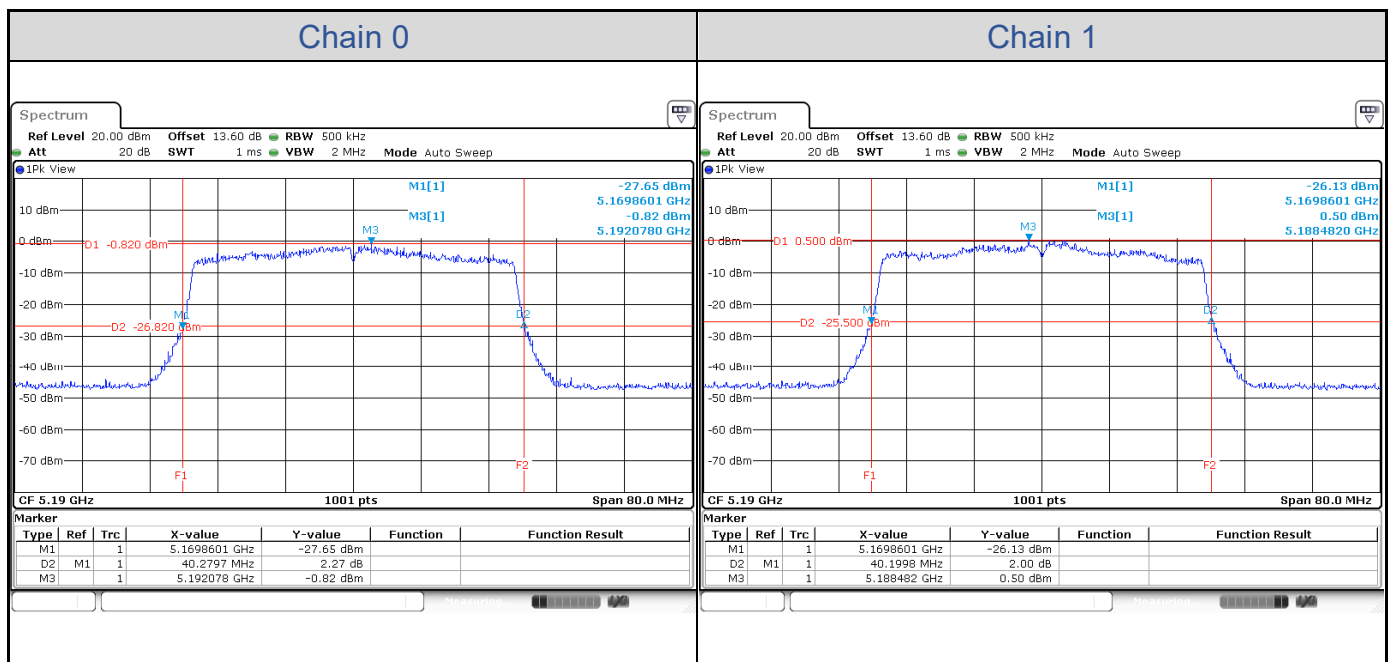

802.11ax HE40

Band	Channel	Frequency (MHz)	26 dB Bandwidth (MHz)	
			Chain 0	Chain 1
U-NII-1	38	5190	40.28	40.20
	46	5230	40.28	40.36
U-NII-2A	54	5270	40.36	40.36
	62	5310	40.36	40.36
U-NII-2C	102	5510	40.28	40.36
	110	5500	40.12	40.44
	134	5670	40.36	40.52

802.11ax HE40-Channel 38