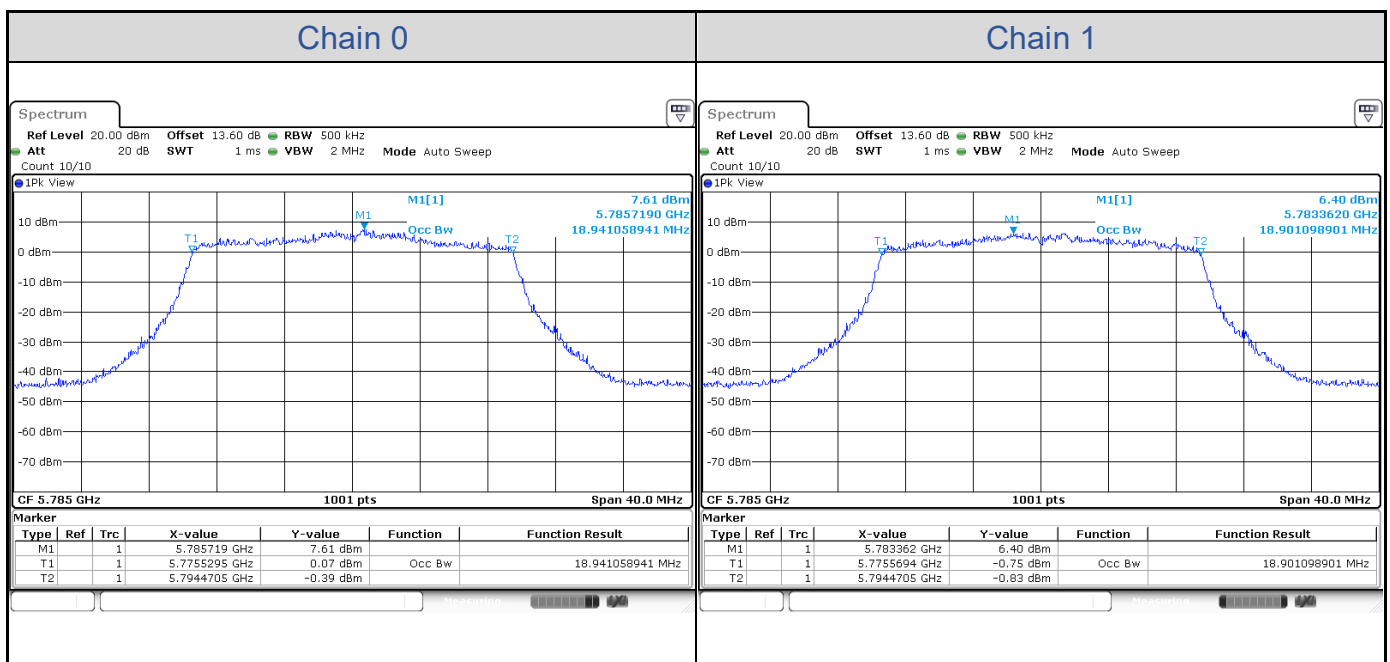

802.11ax HE20-Channel 157