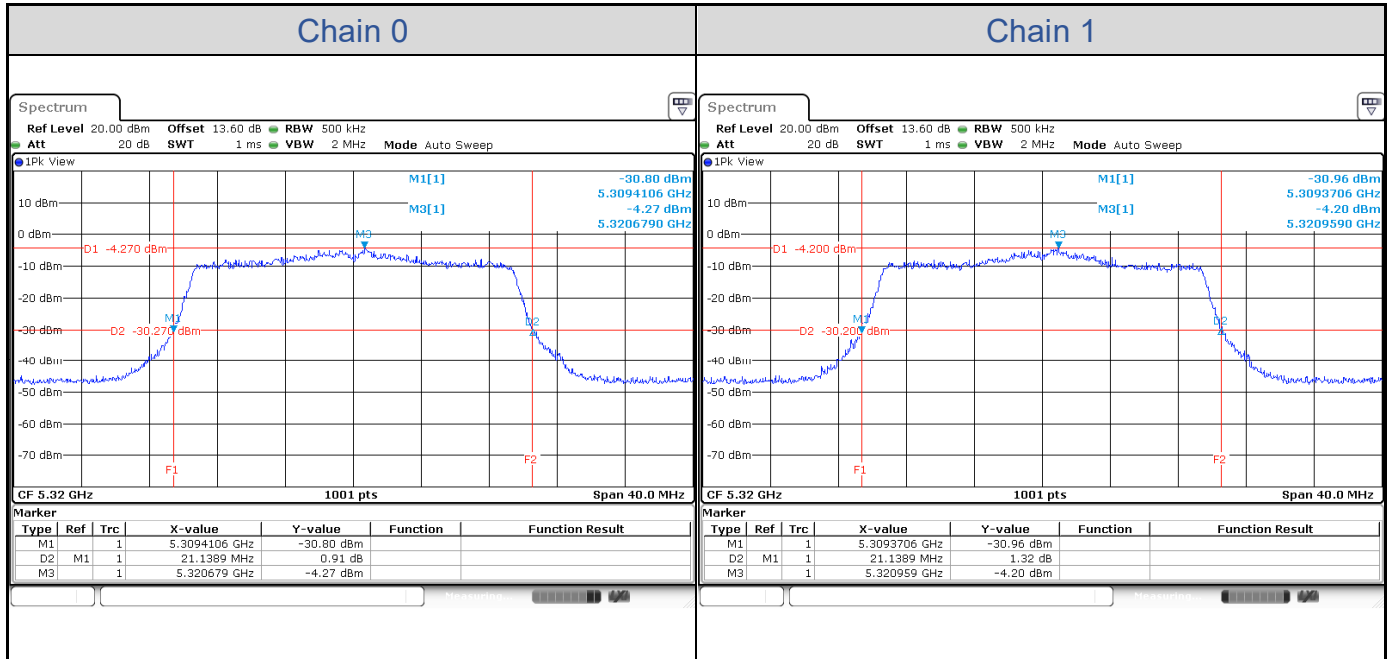

### 802.11a-Channel 36

**802.11a-Channel 40**

**802.11a-Channel 48**

**802.11a-Channel 52**

**802.11a-Channel 60**

**802.11a-Channel 64**

**802.11a-Channel 100**

**802.11a-Channel 116**

**802.11a-Channel 140**

**802.11ax HE20**

Band	Channel	Frequency (MHz)	26 dB Bandwidth (MHz)	
			Chain 0	Chain 1
U-NII-1	36	5180	21.18	21.02
	40	5200	21.30	21.10
	48	5240	21.22	21.26
U-NII-2A	52	5260	21.18	21.14
	60	5300	21.34	21.54
	64	5320	21.14	21.14
U-NII-2C	100	5500	21.26	21.34
	116	5580	21.54	21.30
	140	5700	21.14	21.38

**802.11ax HE20-Channel 36**

**802.11ax HE20-Channel 40**

**802.11ax HE20-Channel 48**

**802.11ax HE20-Channel 52**

**802.11ax HE20-Channel 60**

**802.11ax HE20-Channel 64**

**802.11ax HE20-Channel 100**

**802.11ax HE20-Channel 116**