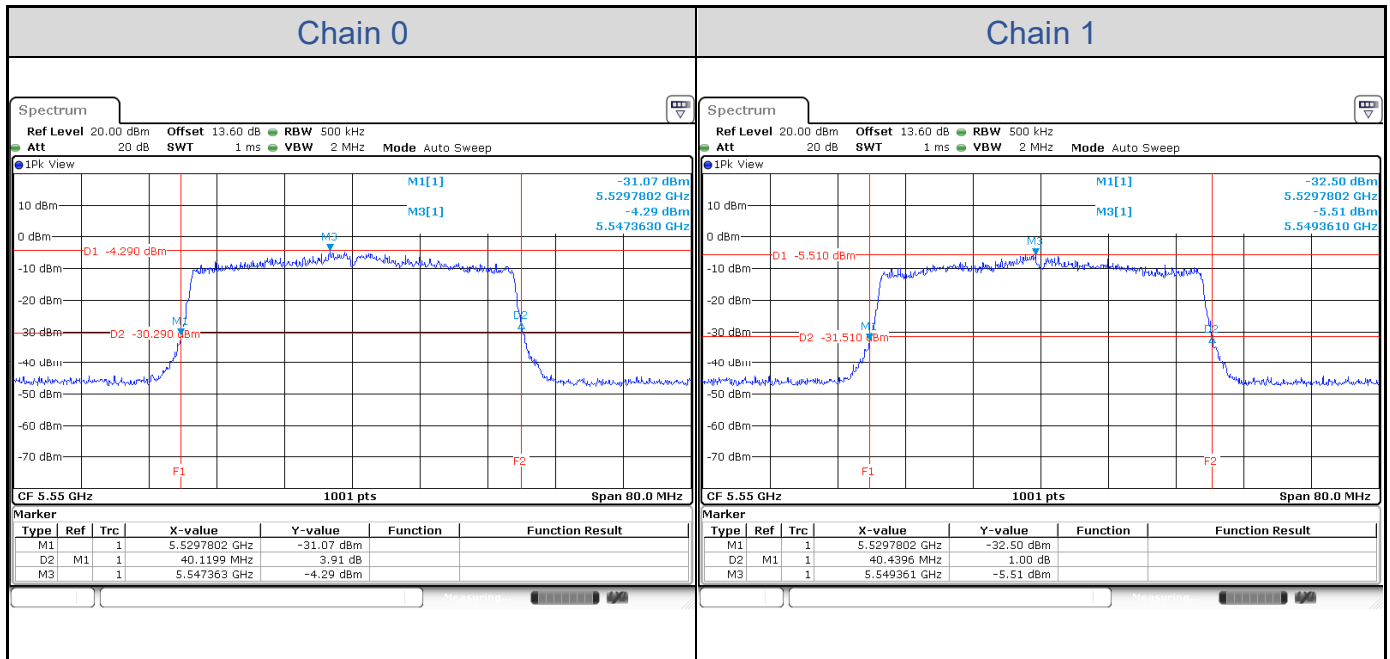

**802.11ax HE20-Channel 36**

**802.11ax HE20-Channel 40**

**802.11ax HE20-Channel 48**

**802.11ax HE20-Channel 52**

**802.11ax HE20-Channel 60**

**802.11ax HE20-Channel 64**

**802.11ax HE20-Channel 100**

**802.11ax HE20-Channel 116**

**802.11ax HE20-Channel 140**

**802.11ax HE40**

Band	Channel	Frequency (MHz)	26 dB Bandwidth (MHz)	
			Chain 0	Chain 1
U-NII-1	38	5190	40.28	40.20
	46	5230	40.28	40.36
U-NII-2A	54	5270	40.36	40.36
	62	5310	40.36	40.36
U-NII-2C	102	5510	40.28	40.36
	110	5500	40.12	40.44
	134	5670	40.36	40.52

**802.11ax HE40-Channel 38**

**802.11ax HE40-Channel 46**

**802.11ax HE40-Channel 54**

**802.11ax HE40-Channel 62**

**802.11ax HE40-Channel 102**

**802.11ax HE40-Channel 110**

**802.11ax HE40-Channel 134**

**802.11ax HE80**