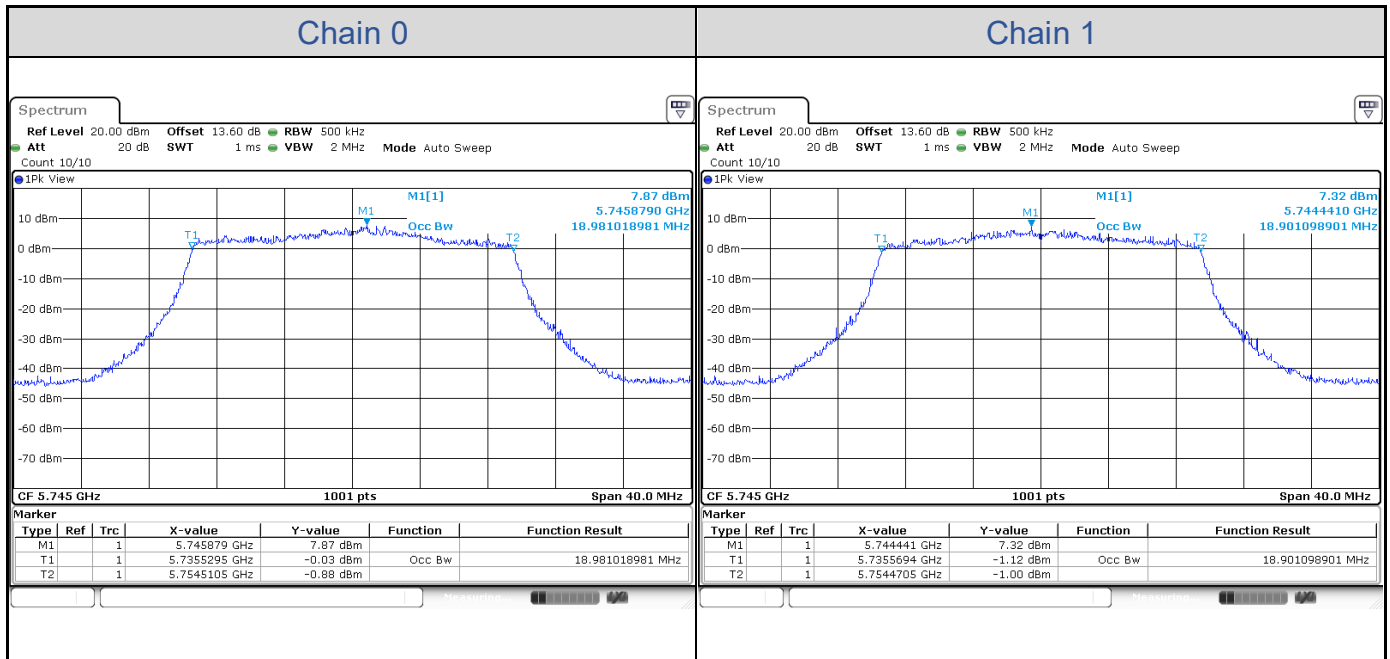

802.11ax HE20-Channel 149