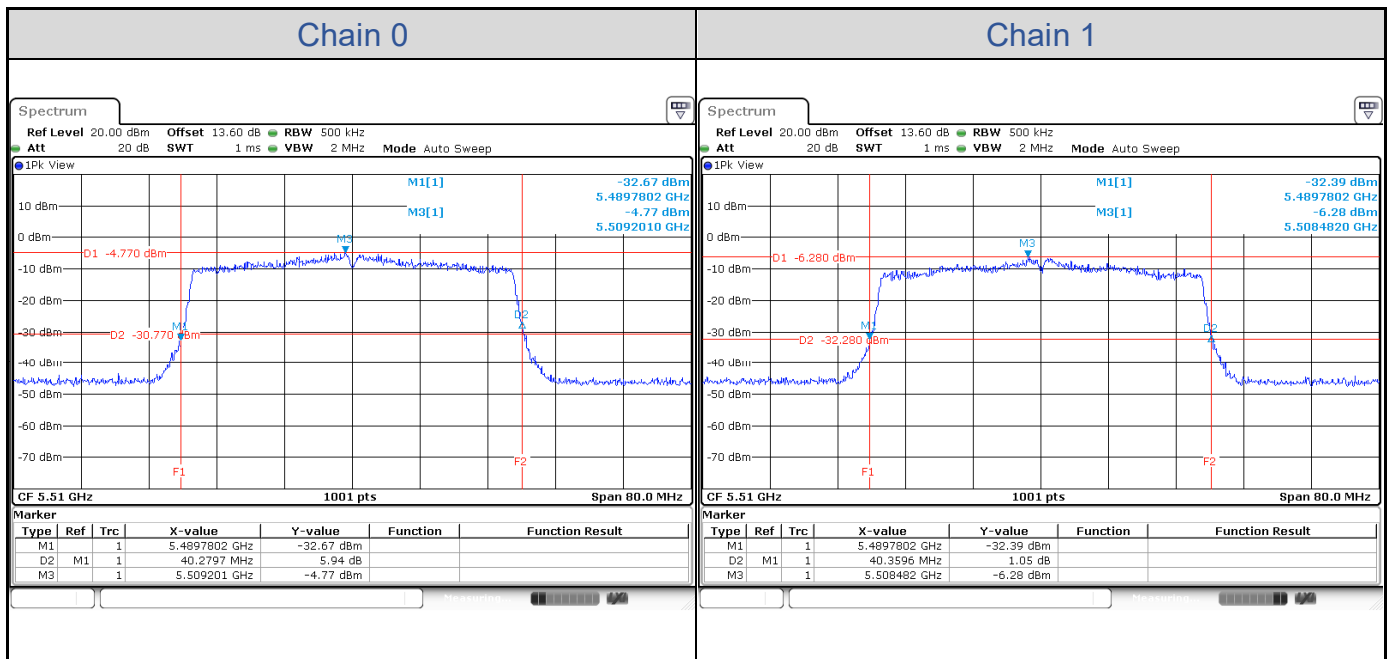

802.11ax HE40-Channel 102