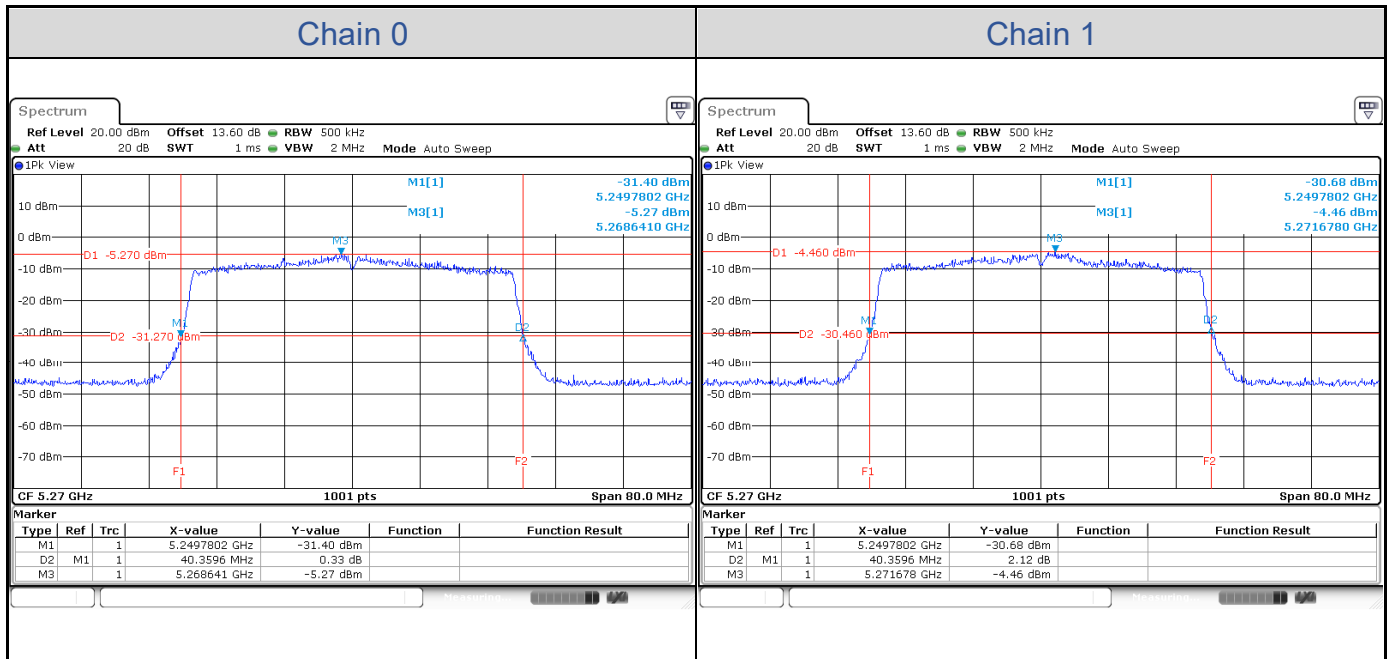

802.11ax HE40-Channel 54