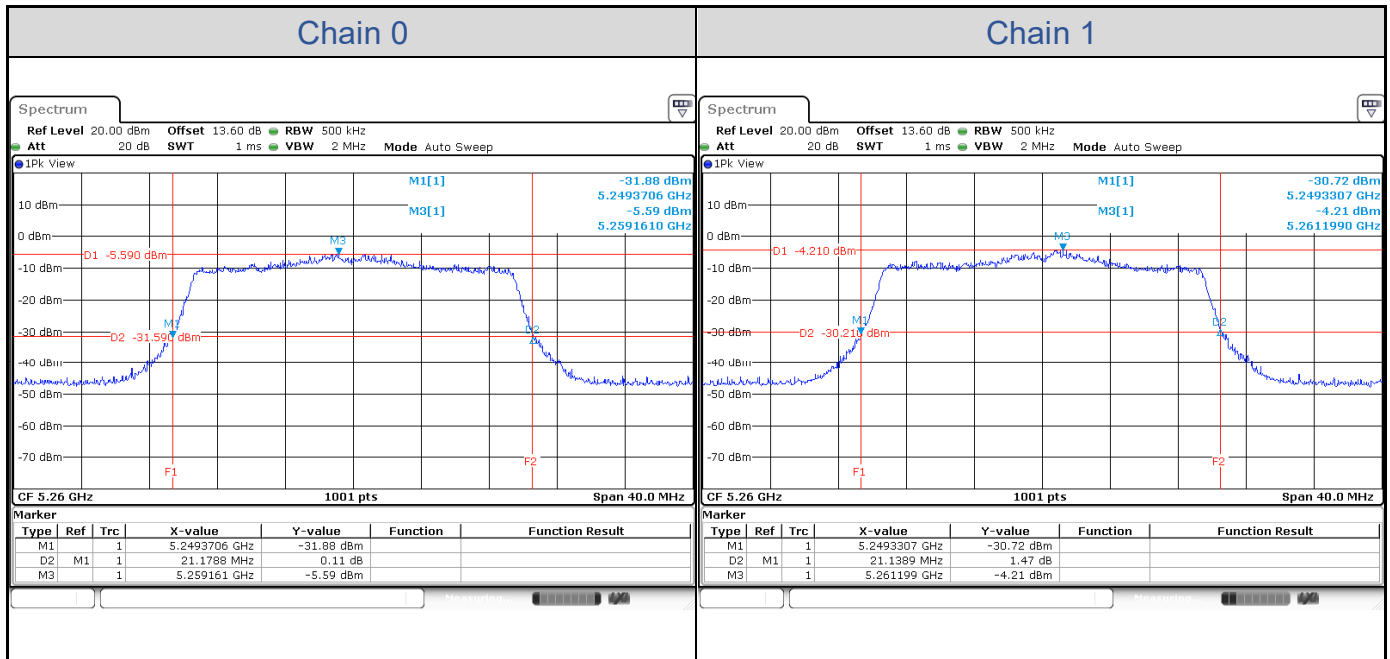

### 802.11a-Channel 36

**802.11a-Channel 40**

**802.11a-Channel 48**

**802.11a-Channel 52**

**802.11a-Channel 60**

**802.11a-Channel 64**

**802.11a-Channel 100**

**802.11a-Channel 116**

**802.11a-Channel 140**

**802.11ax HE20**

Band	Channel	Frequency (MHz)	26 dB Bandwidth (MHz)	
			Chain 0	Chain 1
U-NII-1	36	5180	21.18	21.02
	40	5200	21.30	21.10
	48	5240	21.22	21.26
U-NII-2A	52	5260	21.18	21.14
	60	5300	21.34	21.54
	64	5320	21.14	21.14
U-NII-2C	100	5500	21.26	21.34
	116	5580	21.54	21.30
	140	5700	21.14	21.38

**802.11ax HE20-Channel 36**

**802.11ax HE20-Channel 40**

**802.11ax HE20-Channel 48**

**802.11ax HE20-Channel 52**

**802.11ax HE20-Channel 60**

**802.11ax HE20-Channel 64**

**802.11ax HE20-Channel 100**

**802.11ax HE20-Channel 116**