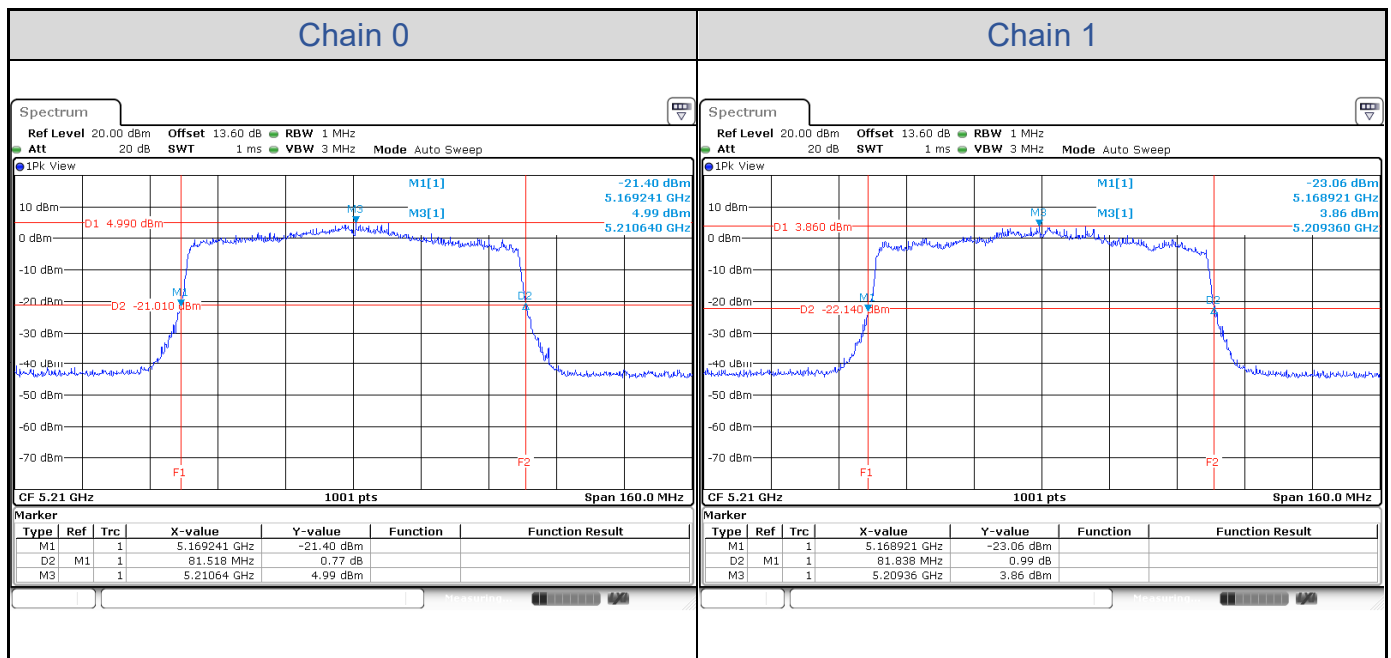

**802.11ax HE40-Channel 38**

**802.11ax HE40-Channel 46**

**802.11ax HE40-Channel 54**

**802.11ax HE40-Channel 62**

**802.11ax HE40-Channel 102**

**802.11ax HE40-Channel 110**

**802.11ax HE40-Channel 134**

**802.11ax HE80**

Band	Channel	Frequency (MHz)	26 dB Bandwidth (MHz)	
			Chain 0	Chain 1
U-NII-1	42	5210	81.52	81.84
U-NII-2A	58	5290	81.52	81.52
U-NII-2C	106	5530	81.20	82.00
	122	5610	81.36	81.20

**802.11ax HE80-Channel 42**