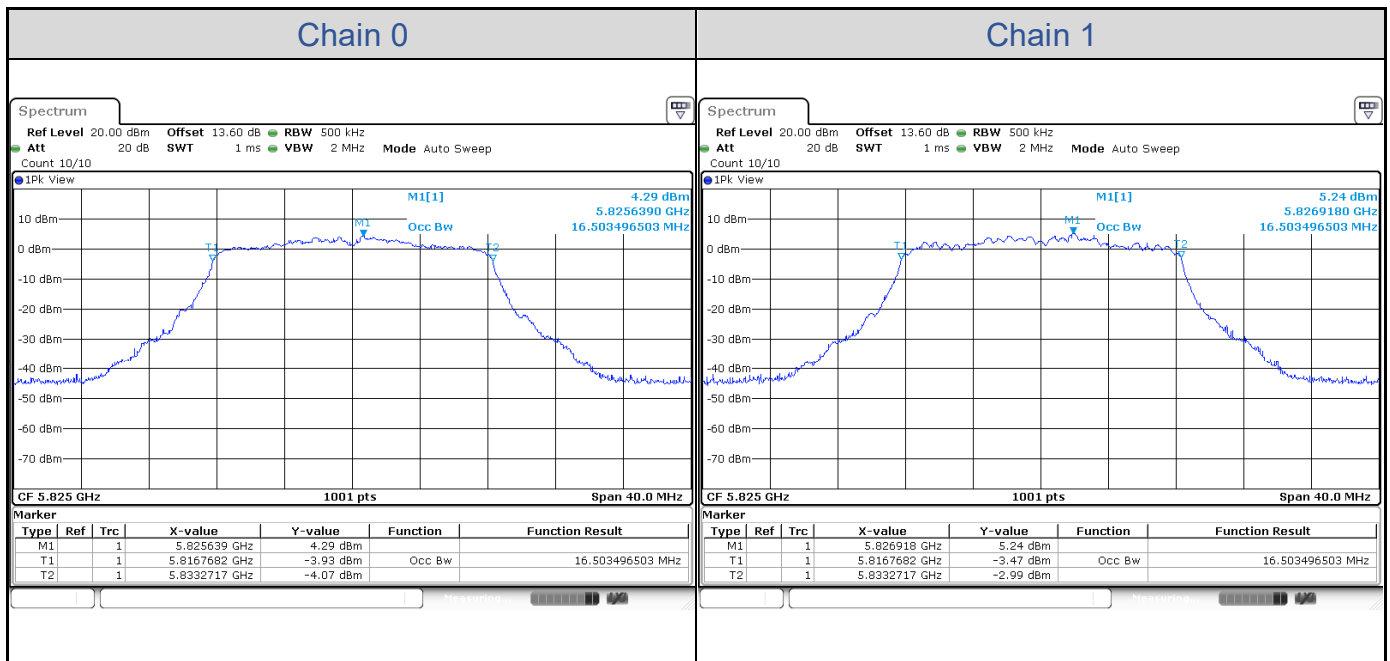

**802.11a-Channel 36**

**802.11a-Channel 40**

**802.11a-Channel 48**

**802.11a-Channel 52**

**802.11a-Channel 60**

**802.11a-Channel 64**

**802.11a-Channel 100**

**802.11a-Channel 116**

**802.11a-Channel 140**

**802.11a-Channel 149**

802.11a-Channel 157

802.11a-Channel 165

**802.11ax HE20**

Band	Channel	Frequency (MHz)	99% Bandwidth (MHz)	
			Chain 0	Chain 1
U-NII-1	36	5180	18.94	18.94
	40	5200	18.94	19.02
	48	5240	18.94	18.94
U-NII-2A	52	5260	18.94	18.98
	60	5300	18.98	18.98
	64	5320	18.94	18.98
U-NII-2C	100	5500	18.98	18.98
	116	5580	18.98	18.98
	140	5700	18.94	18.90
U-NII-3	149	5745	18.98	18.90
	157	5785	18.94	18.90
	165	5825	18.94	18.86

**802.11ax HE20-Channel 36**

**802.11ax HE20-Channel 40**

**802.11ax HE20-Channel 48**

**802.11ax HE20-Channel 52**

**802.11ax HE20-Channel 60**

**802.11ax HE20-Channel 64**

**802.11ax HE20-Channel 100**

**802.11ax HE20-Channel 116**