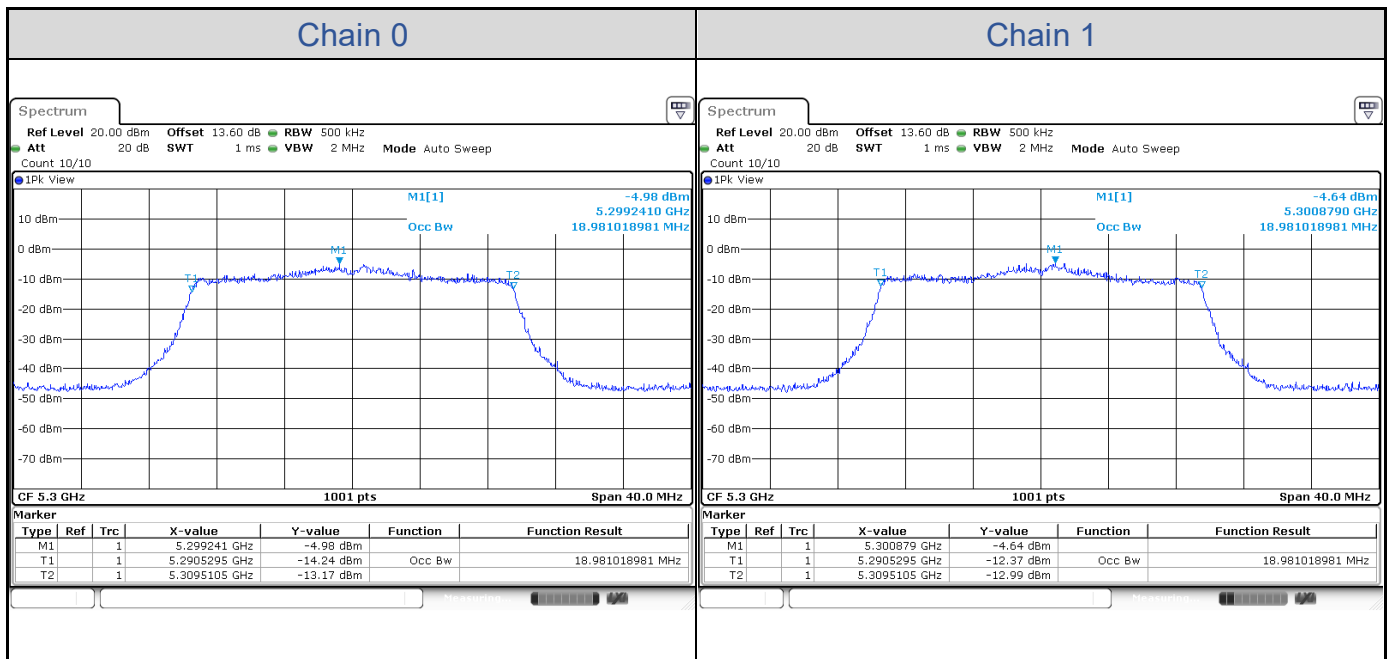

**802.11a-Channel 36**

**802.11a-Channel 40**

**802.11a-Channel 48**

**802.11a-Channel 52**

**802.11a-Channel 60**

**802.11a-Channel 64**

**802.11a-Channel 100**

**802.11a-Channel 116**

**802.11a-Channel 140**

**802.11a-Channel 149**

802.11a-Channel 157

802.11a-Channel 165

**802.11ax HE20**

Band	Channel	Frequency (MHz)	99% Bandwidth (MHz)	
			Chain 0	Chain 1
U-NII-1	36	5180	18.94	18.94
	40	5200	18.94	19.02
	48	5240	18.94	18.94
U-NII-2A	52	5260	18.94	18.98
	60	5300	18.98	18.98
	64	5320	18.94	18.98
U-NII-2C	100	5500	18.98	18.98
	116	5580	18.98	18.98
	140	5700	18.94	18.90
U-NII-3	149	5745	18.98	18.90
	157	5785	18.94	18.90
	165	5825	18.94	18.86

**802.11ax HE20-Channel 36**

**802.11ax HE20-Channel 40**

**802.11ax HE20-Channel 48**

**802.11ax HE20-Channel 52**

**802.11ax HE20-Channel 60**

**802.11ax HE20-Channel 64**

**802.11ax HE20-Channel 100**

**802.11ax HE20-Channel 116**