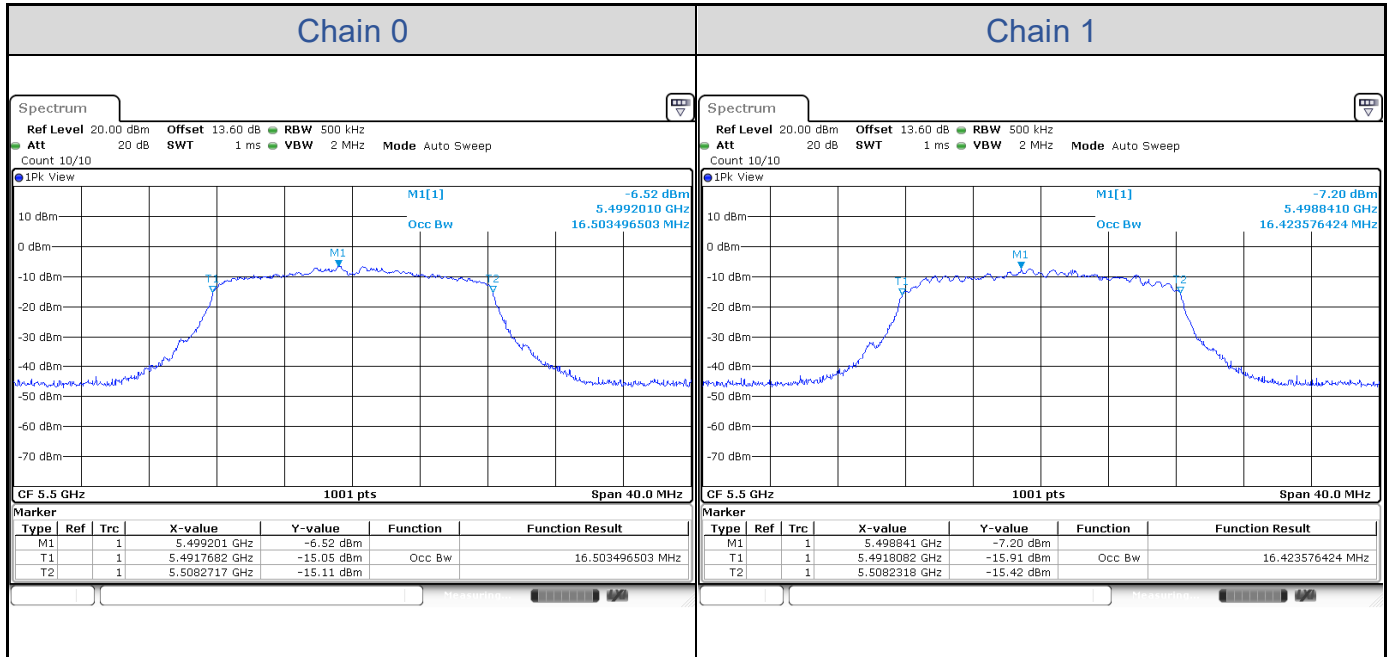

**802.11ax HE160-Channel 50**

**802.11ax HE160-Channel 114**

**Test Result of 99% Occupied Bandwidth**
**802.11a**

Band	Channel	Frequency (MHz)	99% Bandwidth (MHz)	
			Chain 0	Chain 1
U-NII-1	36	5180	16.50	16.46
	40	5200	16.50	16.42
	48	5240	16.50	16.42
U-NII-2A	52	5260	16.50	16.46
	60	5300	16.50	16.42
	64	5320	16.50	16.42
U-NII-2C	100	5500	16.50	16.42
	116	5580	16.50	16.46
	140	5700	16.50	16.50
U-NII-3	149	5745	16.50	16.46
	157	5785	16.50	16.50
	165	5825	16.50	16.50

**802.11a-Channel 36**

**802.11a-Channel 40**

**802.11a-Channel 48**

**802.11a-Channel 52**

**802.11a-Channel 60**

**802.11a-Channel 64**

**802.11a-Channel 100**

**802.11a-Channel 116**