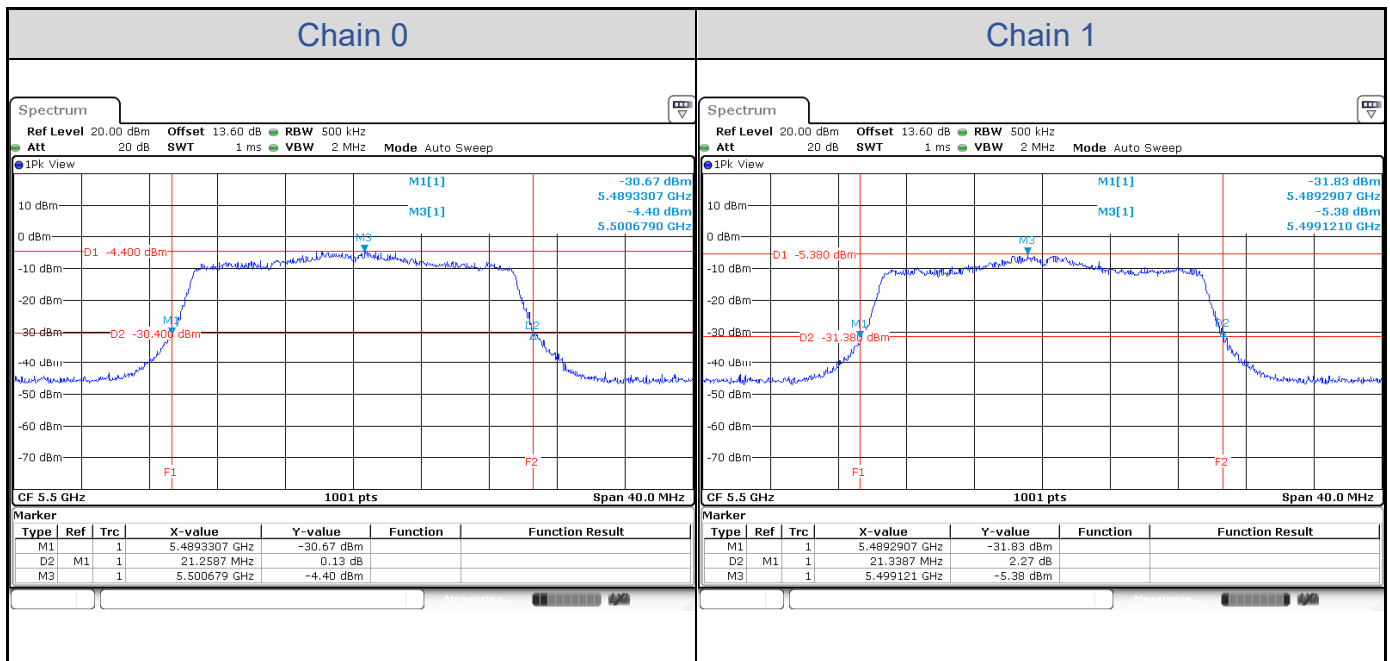

### 802.11a-Channel 36

**802.11a-Channel 40**

**802.11a-Channel 48**

**802.11a-Channel 52**

**802.11a-Channel 60**

**802.11a-Channel 64**

**802.11a-Channel 100**

**802.11a-Channel 116**

**802.11a-Channel 140**

**802.11ax HE20**

Band	Channel	Frequency (MHz)	26 dB Bandwidth (MHz)	
			Chain 0	Chain 1
U-NII-1	36	5180	21.18	21.02
	40	5200	21.30	21.10
	48	5240	21.22	21.26
U-NII-2A	52	5260	21.18	21.14
	60	5300	21.34	21.54
	64	5320	21.14	21.14
U-NII-2C	100	5500	21.26	21.34
	116	5580	21.54	21.30
	140	5700	21.14	21.38

**802.11ax HE20-Channel 36**

**802.11ax HE20-Channel 40**

**802.11ax HE20-Channel 48**

**802.11ax HE20-Channel 52**

**802.11ax HE20-Channel 60**

**802.11ax HE20-Channel 64**

**802.11ax HE20-Channel 100**

**802.11ax HE20-Channel 116**