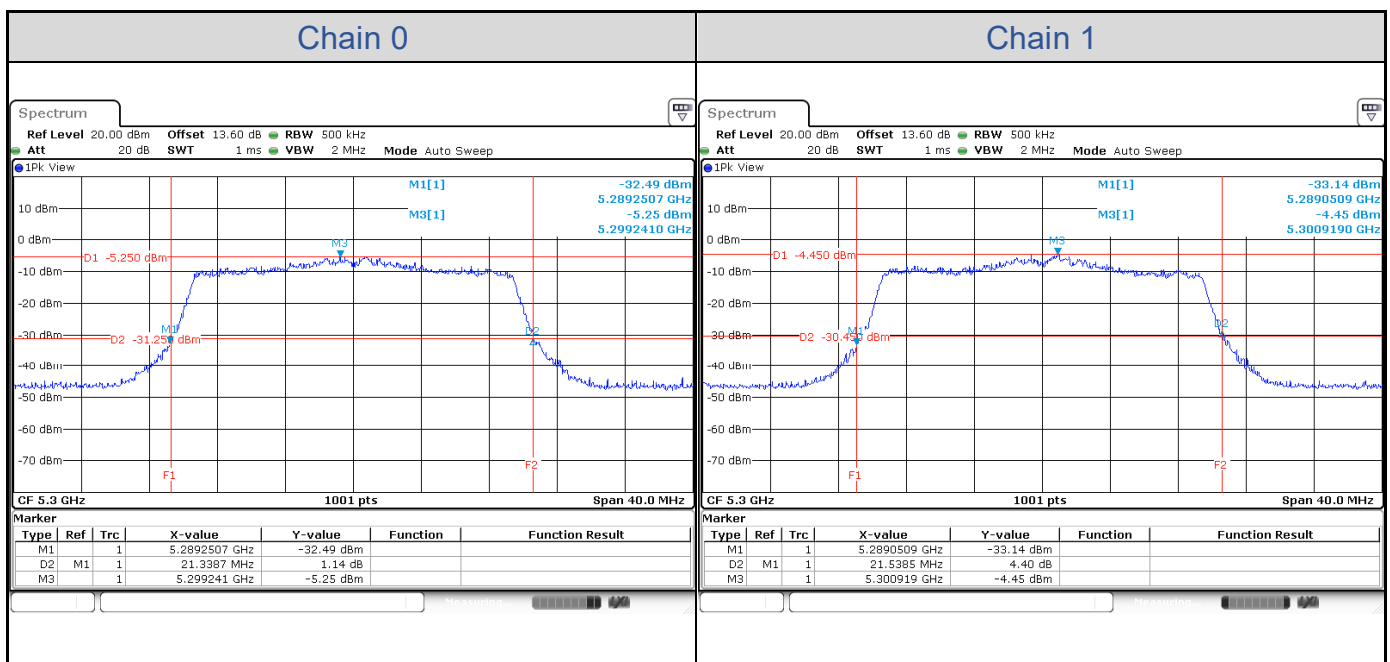

### 802.11a-Channel 36

**802.11a-Channel 40**

**802.11a-Channel 48**

**802.11a-Channel 52**

**802.11a-Channel 60**

**802.11a-Channel 64**

**802.11a-Channel 100**

**802.11a-Channel 116**

**802.11a-Channel 140**

**802.11ax HE20**

Band	Channel	Frequency (MHz)	26 dB Bandwidth (MHz)	
			Chain 0	Chain 1
U-NII-1	36	5180	21.18	21.02
	40	5200	21.30	21.10
	48	5240	21.22	21.26
U-NII-2A	52	5260	21.18	21.14
	60	5300	21.34	21.54
	64	5320	21.14	21.14
U-NII-2C	100	5500	21.26	21.34
	116	5580	21.54	21.30
	140	5700	21.14	21.38

**802.11ax HE20-Channel 36**

**802.11ax HE20-Channel 40**

**802.11ax HE20-Channel 48**

**802.11ax HE20-Channel 52**

**802.11ax HE20-Channel 60**

**802.11ax HE20-Channel 64**

**802.11ax HE20-Channel 100**

**802.11ax HE20-Channel 116**