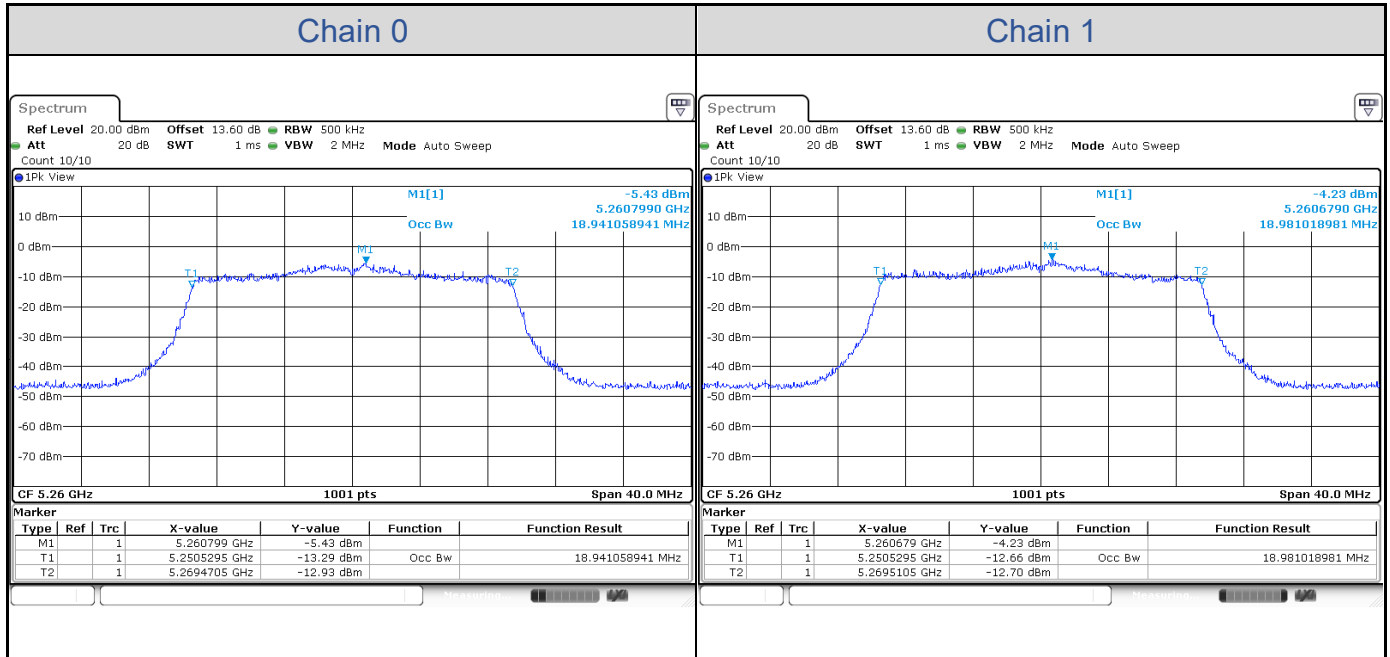

**802.11a-Channel 36**

**802.11a-Channel 40**

**802.11a-Channel 48**

**802.11a-Channel 52**

**802.11a-Channel 60**

**802.11a-Channel 64**

**802.11a-Channel 100**

**802.11a-Channel 116**

**802.11a-Channel 140**

**802.11a-Channel 149**

802.11a-Channel 157

802.11a-Channel 165

**802.11ax HE20**

Band	Channel	Frequency (MHz)	99% Bandwidth (MHz)	
			Chain 0	Chain 1
U-NII-1	36	5180	18.94	18.94
	40	5200	18.94	19.02
	48	5240	18.94	18.94
U-NII-2A	52	5260	18.94	18.98
	60	5300	18.98	18.98
	64	5320	18.94	18.98
U-NII-2C	100	5500	18.98	18.98
	116	5580	18.98	18.98
	140	5700	18.94	18.90
U-NII-3	149	5745	18.98	18.90
	157	5785	18.94	18.90
	165	5825	18.94	18.86

**802.11ax HE20-Channel 36**

**802.11ax HE20-Channel 40**

**802.11ax HE20-Channel 48**

**802.11ax HE20-Channel 52**

**802.11ax HE20-Channel 60**

**802.11ax HE20-Channel 64**

**802.11ax HE20-Channel 100**

**802.11ax HE20-Channel 116**