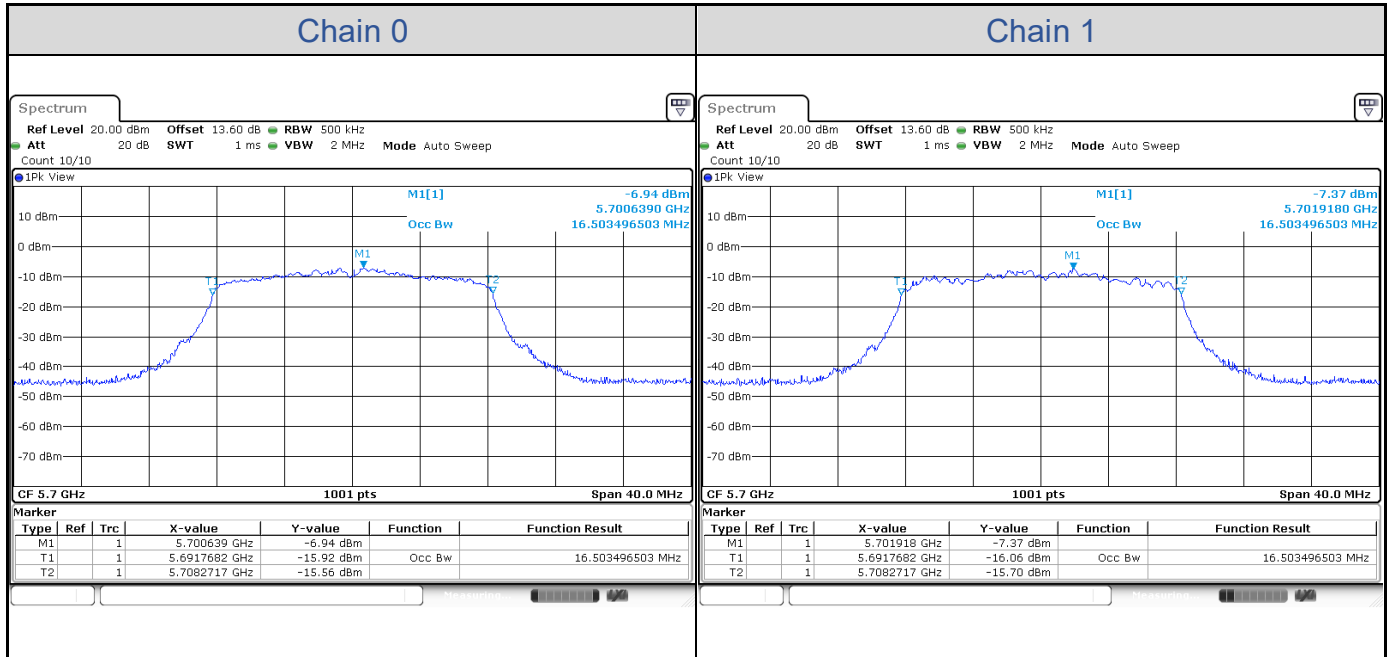

802.11a-Channel 140