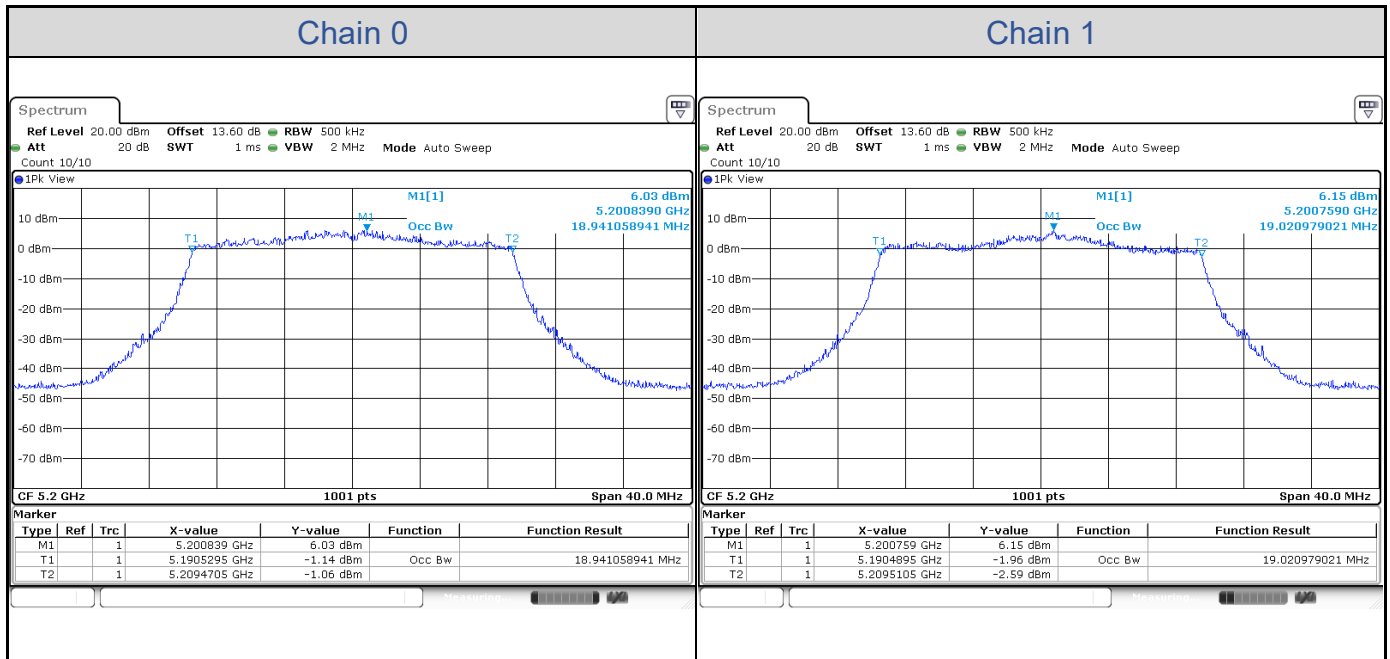

**802.11a-Channel 36**

**802.11a-Channel 40**

**802.11a-Channel 48**

**802.11a-Channel 52**

**802.11a-Channel 60**

**802.11a-Channel 64**

**802.11a-Channel 100**

**802.11a-Channel 116**

**802.11a-Channel 140**

**802.11a-Channel 149**

802.11a-Channel 157

802.11a-Channel 165

**802.11ax HE20**

Band	Channel	Frequency (MHz)	99% Bandwidth (MHz)	
			Chain 0	Chain 1
U-NII-1	36	5180	18.94	18.94
	40	5200	18.94	19.02
	48	5240	18.94	18.94
U-NII-2A	52	5260	18.94	18.98
	60	5300	18.98	18.98
	64	5320	18.94	18.98
U-NII-2C	100	5500	18.98	18.98
	116	5580	18.98	18.98
	140	5700	18.94	18.90
U-NII-3	149	5745	18.98	18.90
	157	5785	18.94	18.90
	165	5825	18.94	18.86

**802.11ax HE20-Channel 36**

**802.11ax HE20-Channel 40**

**802.11ax HE20-Channel 48**

**802.11ax HE20-Channel 52**

**802.11ax HE20-Channel 60**

**802.11ax HE20-Channel 64**

**802.11ax HE20-Channel 100**

**802.11ax HE20-Channel 116**