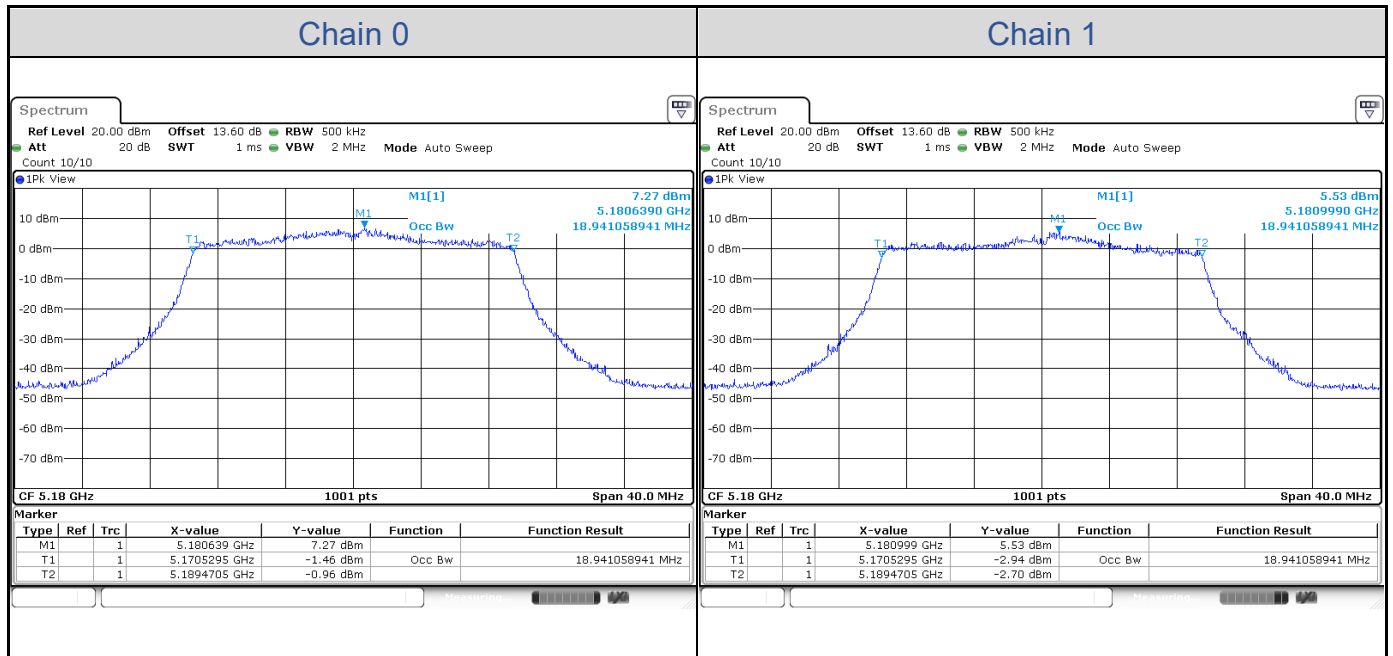

**802.11a-Channel 36**

**802.11a-Channel 40**

**802.11a-Channel 48**

**802.11a-Channel 52**

**802.11a-Channel 60**

**802.11a-Channel 64**

**802.11a-Channel 100**

**802.11a-Channel 116**

**802.11a-Channel 140**

**802.11a-Channel 149**

802.11a-Channel 157

802.11a-Channel 165

**802.11ax HE20**

Band	Channel	Frequency (MHz)	99% Bandwidth (MHz)	
			Chain 0	Chain 1
U-NII-1	36	5180	18.94	18.94
	40	5200	18.94	19.02
	48	5240	18.94	18.94
U-NII-2A	52	5260	18.94	18.98
	60	5300	18.98	18.98
	64	5320	18.94	18.98
U-NII-2C	100	5500	18.98	18.98
	116	5580	18.98	18.98
	140	5700	18.94	18.90
U-NII-3	149	5745	18.98	18.90
	157	5785	18.94	18.90
	165	5825	18.94	18.86

**802.11ax HE20-Channel 36**

**802.11ax HE20-Channel 40**

**802.11ax HE20-Channel 48**

**802.11ax HE20-Channel 52**

**802.11ax HE20-Channel 60**

**802.11ax HE20-Channel 64**

**802.11ax HE20-Channel 100**

**802.11ax HE20-Channel 116**