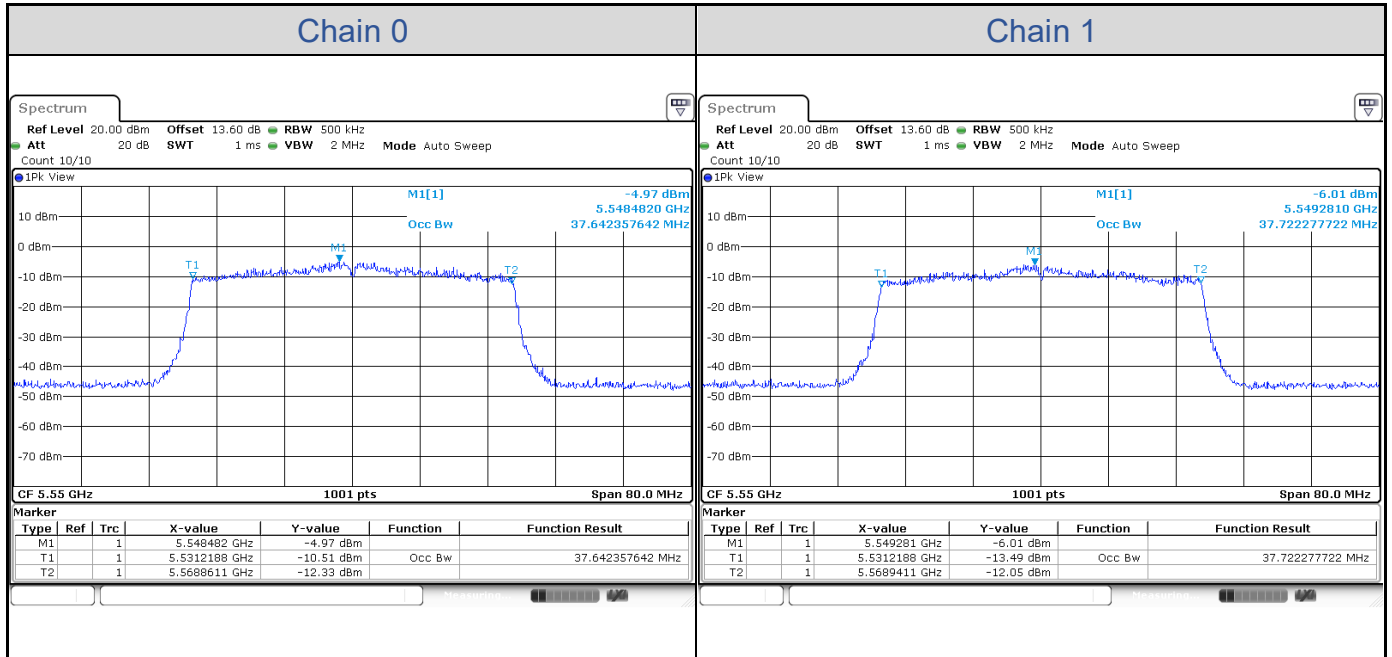

**802.11ax HE20-Channel 36**

**802.11ax HE20-Channel 40**

**802.11ax HE20-Channel 48**

**802.11ax HE20-Channel 52**

**802.11ax HE20-Channel 60**

**802.11ax HE20-Channel 64**

**802.11ax HE20-Channel 100**

**802.11ax HE20-Channel 116**

**802.11ax HE20-Channel 140**

**802.11ax HE20-Channel 149**

**802.11ax HE20-Channel 157**

802.11ax HE20-Channel 165

**802.11ax HE40**

Band	Channel	Frequency (MHz)	99% Bandwidth (MHz)	
			Chain 0	Chain 1
U-NII-1	38	5190	37.64	37.56
	46	5230	37.64	37.64
U-NII-2A	54	5270	37.64	37.64
	62	5310	37.64	37.64
U-NII-2C	102	5510	37.64	37.72
	110	5550	37.64	37.72
	134	5670	37.64	37.56
U-NII-3	151	5755	37.56	37.48
	159	5795	37.64	37.48

**802.11ax HE40-Channel 38**

**802.11ax HE40-Channel 46**

**802.11ax HE40-Channel 54**

**802.11ax HE40-Channel 62**

**802.11ax HE40-Channel 102**

**802.11ax HE40-Channel 110**

**802.11ax HE40-Channel 134**
