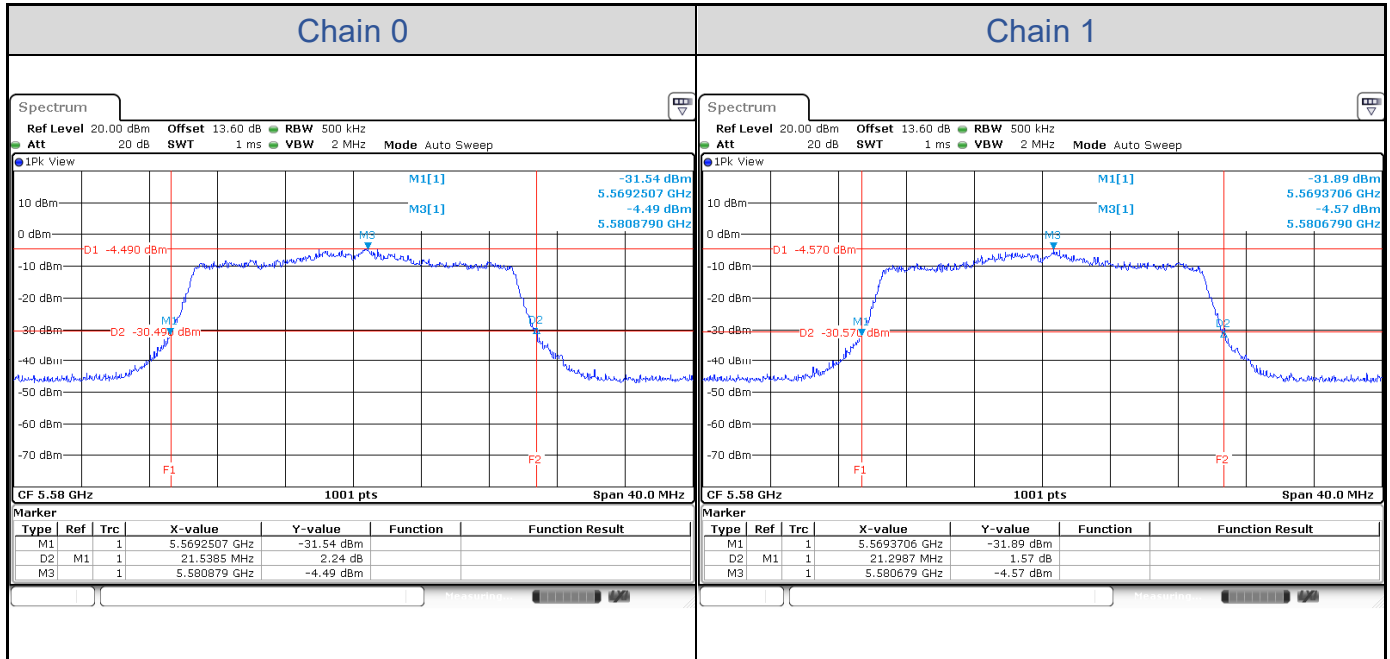

### 802.11a-Channel 36

**802.11a-Channel 40**

**802.11a-Channel 48**

**802.11a-Channel 52**

**802.11a-Channel 60**

**802.11a-Channel 64**

**802.11a-Channel 100**

**802.11a-Channel 116**

**802.11a-Channel 140**

**802.11ax HE20**

Band	Channel	Frequency (MHz)	26 dB Bandwidth (MHz)	
			Chain 0	Chain 1
U-NII-1	36	5180	21.18	21.02
	40	5200	21.30	21.10
	48	5240	21.22	21.26
U-NII-2A	52	5260	21.18	21.14
	60	5300	21.34	21.54
	64	5320	21.14	21.14
U-NII-2C	100	5500	21.26	21.34
	116	5580	21.54	21.30
	140	5700	21.14	21.38

**802.11ax HE20-Channel 36**

**802.11ax HE20-Channel 40**

**802.11ax HE20-Channel 48**

**802.11ax HE20-Channel 52**

**802.11ax HE20-Channel 60**

**802.11ax HE20-Channel 64**

**802.11ax HE20-Channel 100**

**802.11ax HE20-Channel 116**