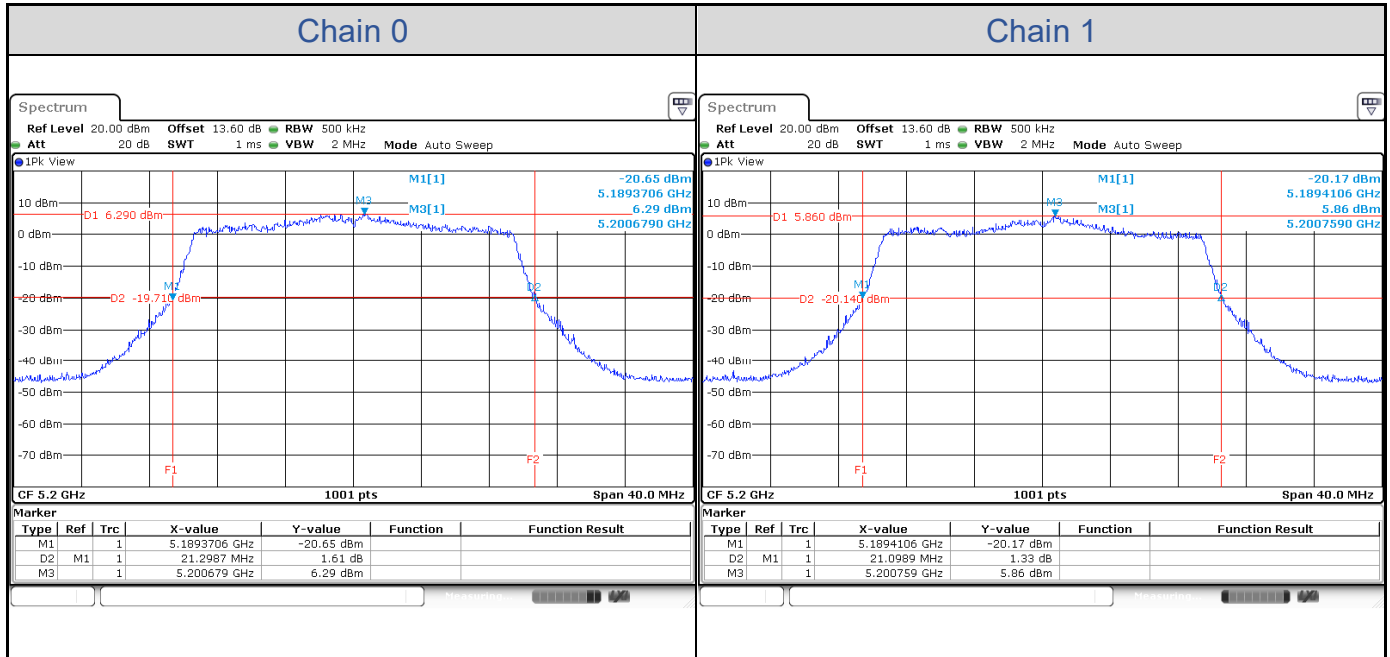

### 802.11a-Channel 36

**802.11a-Channel 40**

**802.11a-Channel 48**

**802.11a-Channel 52**

**802.11a-Channel 60**

**802.11a-Channel 64**

**802.11a-Channel 100**

**802.11a-Channel 116**

**802.11a-Channel 140**

**802.11ax HE20**

Band	Channel	Frequency (MHz)	26 dB Bandwidth (MHz)	
			Chain 0	Chain 1
U-NII-1	36	5180	21.18	21.02
	40	5200	21.30	21.10
	48	5240	21.22	21.26
U-NII-2A	52	5260	21.18	21.14
	60	5300	21.34	21.54
	64	5320	21.14	21.14
U-NII-2C	100	5500	21.26	21.34
	116	5580	21.54	21.30
	140	5700	21.14	21.38

**802.11ax HE20-Channel 36**

**802.11ax HE20-Channel 40**

**802.11ax HE20-Channel 48**

**802.11ax HE20-Channel 52**

**802.11ax HE20-Channel 60**

**802.11ax HE20-Channel 64**

**802.11ax HE20-Channel 100**

**802.11ax HE20-Channel 116**