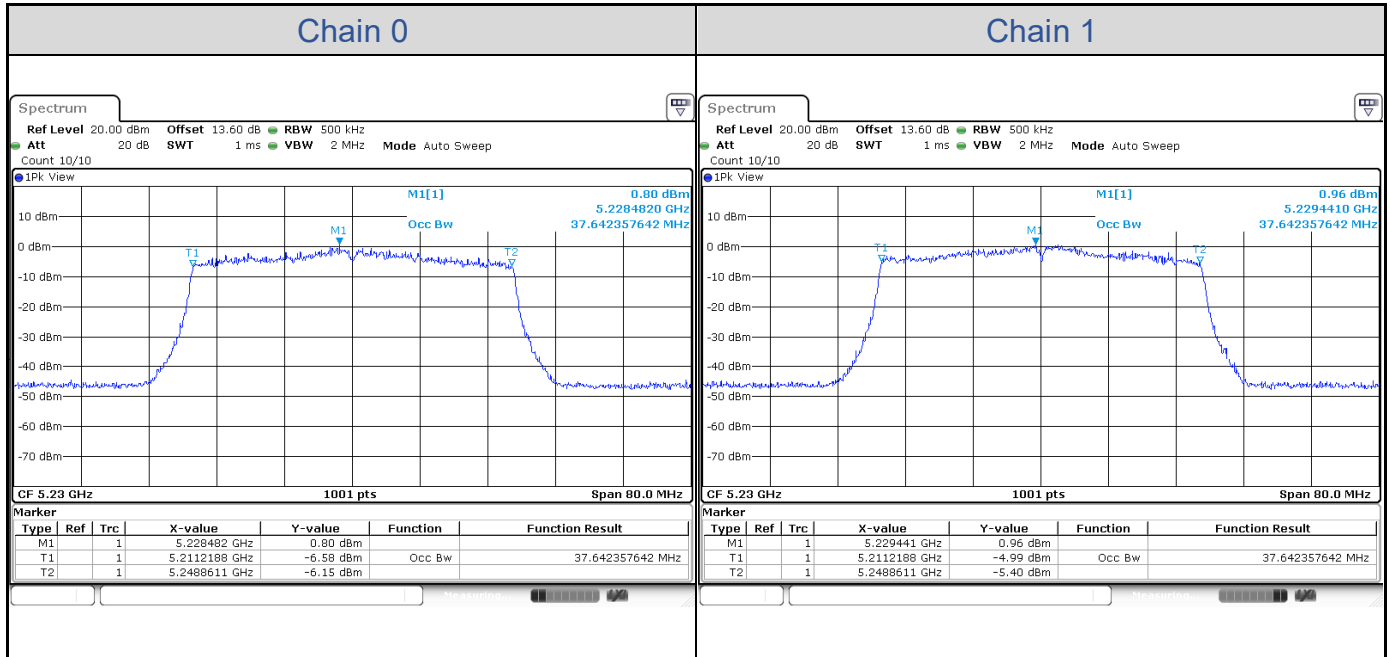

**802.11ax HE20-Channel 36**

**802.11ax HE20-Channel 40**

**802.11ax HE20-Channel 48**

**802.11ax HE20-Channel 52**

**802.11ax HE20-Channel 60**

**802.11ax HE20-Channel 64**

**802.11ax HE20-Channel 100**

**802.11ax HE20-Channel 116**

**802.11ax HE20-Channel 140**

**802.11ax HE20-Channel 149**

**802.11ax HE20-Channel 157**

802.11ax HE20-Channel 165

**802.11ax HE40**

Band	Channel	Frequency (MHz)	99% Bandwidth (MHz)	
			Chain 0	Chain 1
U-NII-1	38	5190	37.64	37.56
	46	5230	37.64	37.64
U-NII-2A	54	5270	37.64	37.64
	62	5310	37.64	37.64
U-NII-2C	102	5510	37.64	37.72
	110	5550	37.64	37.72
	134	5670	37.64	37.56
U-NII-3	151	5755	37.56	37.48
	159	5795	37.64	37.48

**802.11ax HE40-Channel 38**

**802.11ax HE40-Channel 46**

**802.11ax HE40-Channel 54**

**802.11ax HE40-Channel 62**

**802.11ax HE40-Channel 102**

**802.11ax HE40-Channel 110**

**802.11ax HE40-Channel 134**
