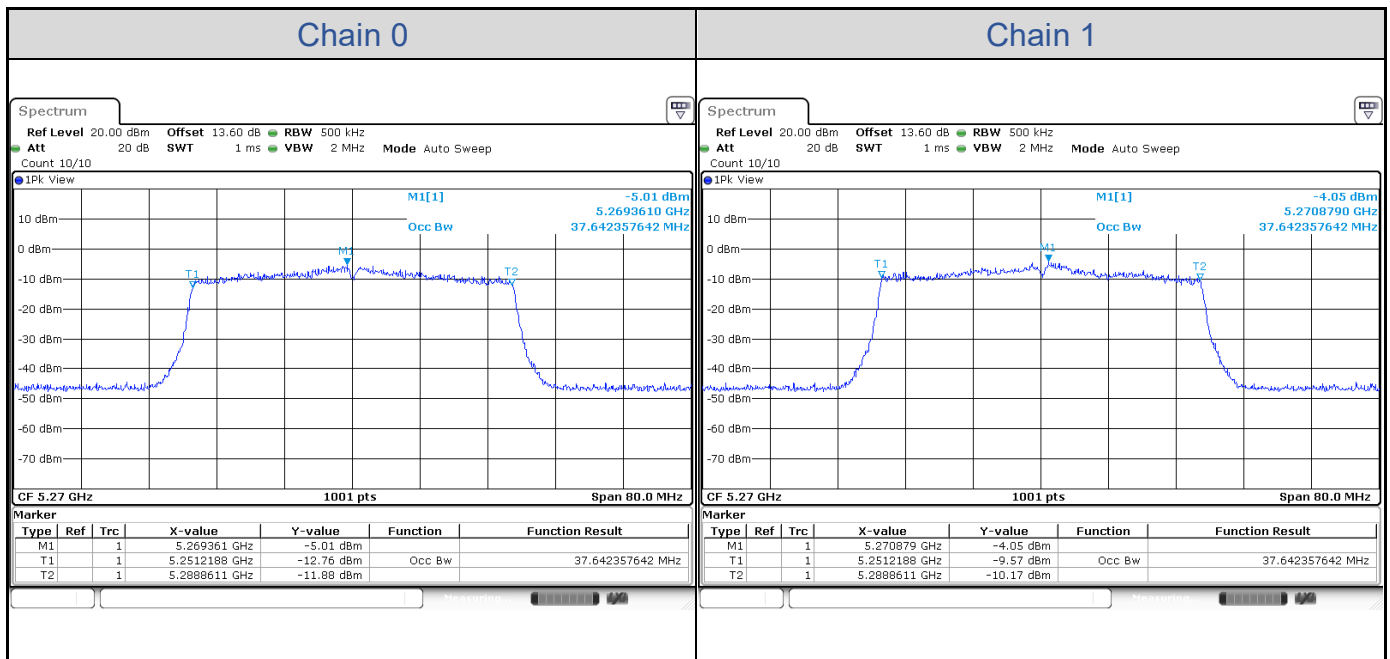

**802.11ax HE20-Channel 36**

**802.11ax HE20-Channel 40**

**802.11ax HE20-Channel 48**

**802.11ax HE20-Channel 52**

**802.11ax HE20-Channel 60**

**802.11ax HE20-Channel 64**

**802.11ax HE20-Channel 100**

**802.11ax HE20-Channel 116**

**802.11ax HE20-Channel 140**

**802.11ax HE20-Channel 149**

**802.11ax HE20-Channel 157**

802.11ax HE20-Channel 165

**802.11ax HE40**

Band	Channel	Frequency (MHz)	99% Bandwidth (MHz)	
			Chain 0	Chain 1
U-NII-1	38	5190	37.64	37.56
	46	5230	37.64	37.64
U-NII-2A	54	5270	37.64	37.64
	62	5310	37.64	37.64
U-NII-2C	102	5510	37.64	37.72
	110	5550	37.64	37.72
	134	5670	37.64	37.56
U-NII-3	151	5755	37.56	37.48
	159	5795	37.64	37.48

**802.11ax HE40-Channel 38**

**802.11ax HE40-Channel 46**

**802.11ax HE40-Channel 54**

**802.11ax HE40-Channel 62**

**802.11ax HE40-Channel 102**

**802.11ax HE40-Channel 110**

**802.11ax HE40-Channel 134**
