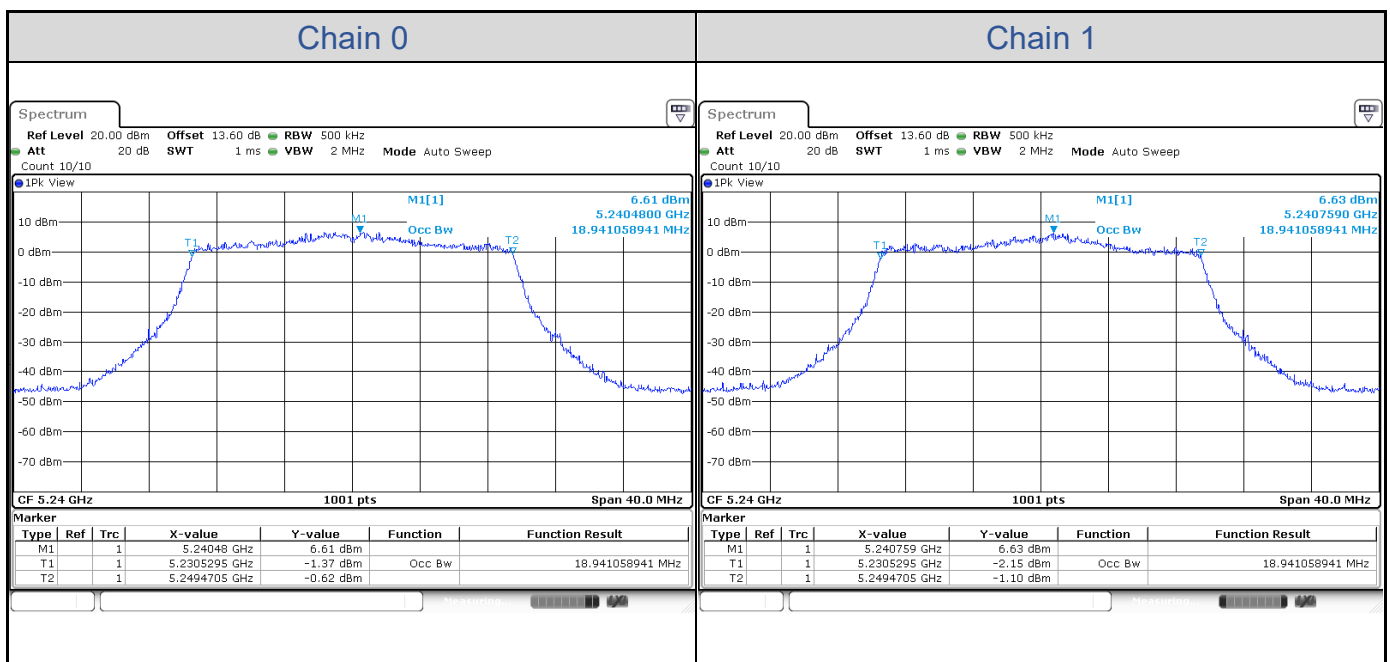

**802.11a-Channel 36**

**802.11a-Channel 40**

**802.11a-Channel 48**

**802.11a-Channel 52**

**802.11a-Channel 60**

**802.11a-Channel 64**

**802.11a-Channel 100**

**802.11a-Channel 116**

**802.11a-Channel 140**

**802.11a-Channel 149**

802.11a-Channel 157

802.11a-Channel 165

**802.11ax HE20**

Band	Channel	Frequency (MHz)	99% Bandwidth (MHz)	
			Chain 0	Chain 1
U-NII-1	36	5180	18.94	18.94
	40	5200	18.94	19.02
	48	5240	18.94	18.94
U-NII-2A	52	5260	18.94	18.98
	60	5300	18.98	18.98
	64	5320	18.94	18.98
U-NII-2C	100	5500	18.98	18.98
	116	5580	18.98	18.98
	140	5700	18.94	18.90
U-NII-3	149	5745	18.98	18.90
	157	5785	18.94	18.90
	165	5825	18.94	18.86

**802.11ax HE20-Channel 36**

**802.11ax HE20-Channel 40**

**802.11ax HE20-Channel 48**

**802.11ax HE20-Channel 52**

**802.11ax HE20-Channel 60**

**802.11ax HE20-Channel 64**

**802.11ax HE20-Channel 100**

**802.11ax HE20-Channel 116**