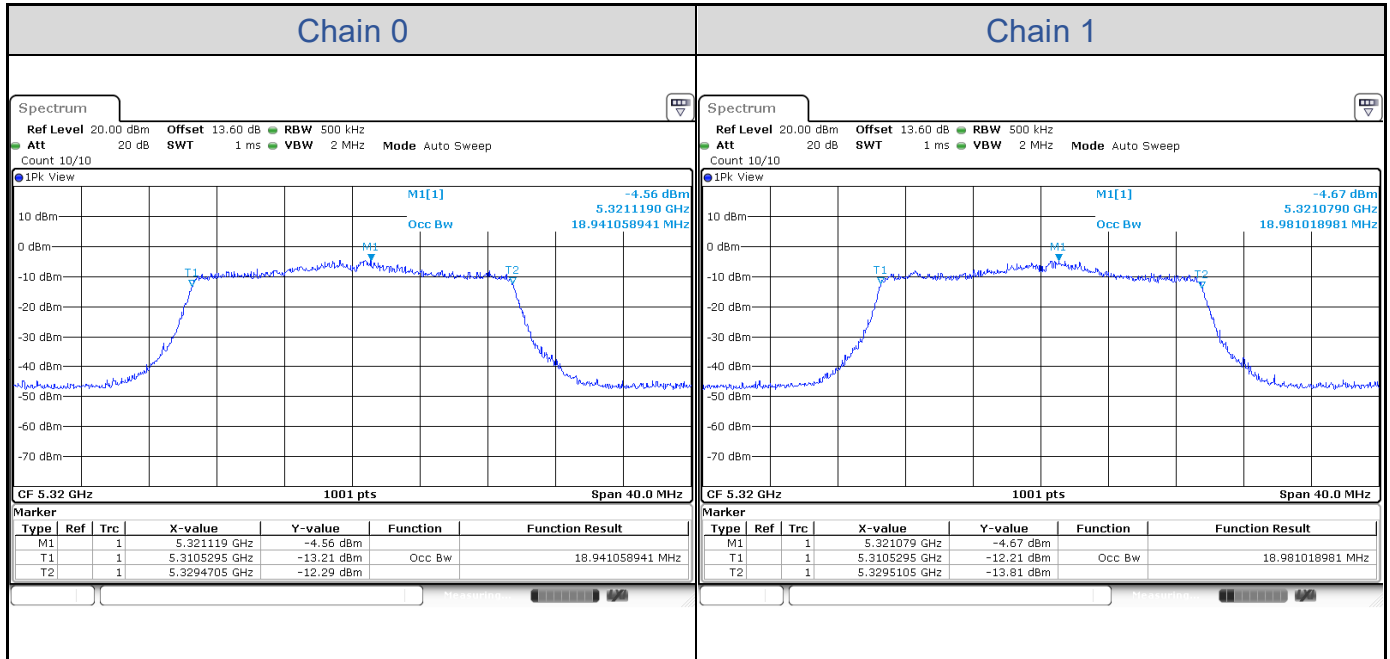

**802.11a-Channel 36**

**802.11a-Channel 40**

**802.11a-Channel 48**

**802.11a-Channel 52**

**802.11a-Channel 60**

**802.11a-Channel 64**

**802.11a-Channel 100**

**802.11a-Channel 116**

**802.11a-Channel 140**

**802.11a-Channel 149**

802.11a-Channel 157

802.11a-Channel 165

**802.11ax HE20**

Band	Channel	Frequency (MHz)	99% Bandwidth (MHz)	
			Chain 0	Chain 1
U-NII-1	36	5180	18.94	18.94
	40	5200	18.94	19.02
	48	5240	18.94	18.94
U-NII-2A	52	5260	18.94	18.98
	60	5300	18.98	18.98
	64	5320	18.94	18.98
U-NII-2C	100	5500	18.98	18.98
	116	5580	18.98	18.98
	140	5700	18.94	18.90
U-NII-3	149	5745	18.98	18.90
	157	5785	18.94	18.90
	165	5825	18.94	18.86

**802.11ax HE20-Channel 36**

**802.11ax HE20-Channel 40**

**802.11ax HE20-Channel 48**

**802.11ax HE20-Channel 52**

**802.11ax HE20-Channel 60**

**802.11ax HE20-Channel 64**

**802.11ax HE20-Channel 100**

**802.11ax HE20-Channel 116**