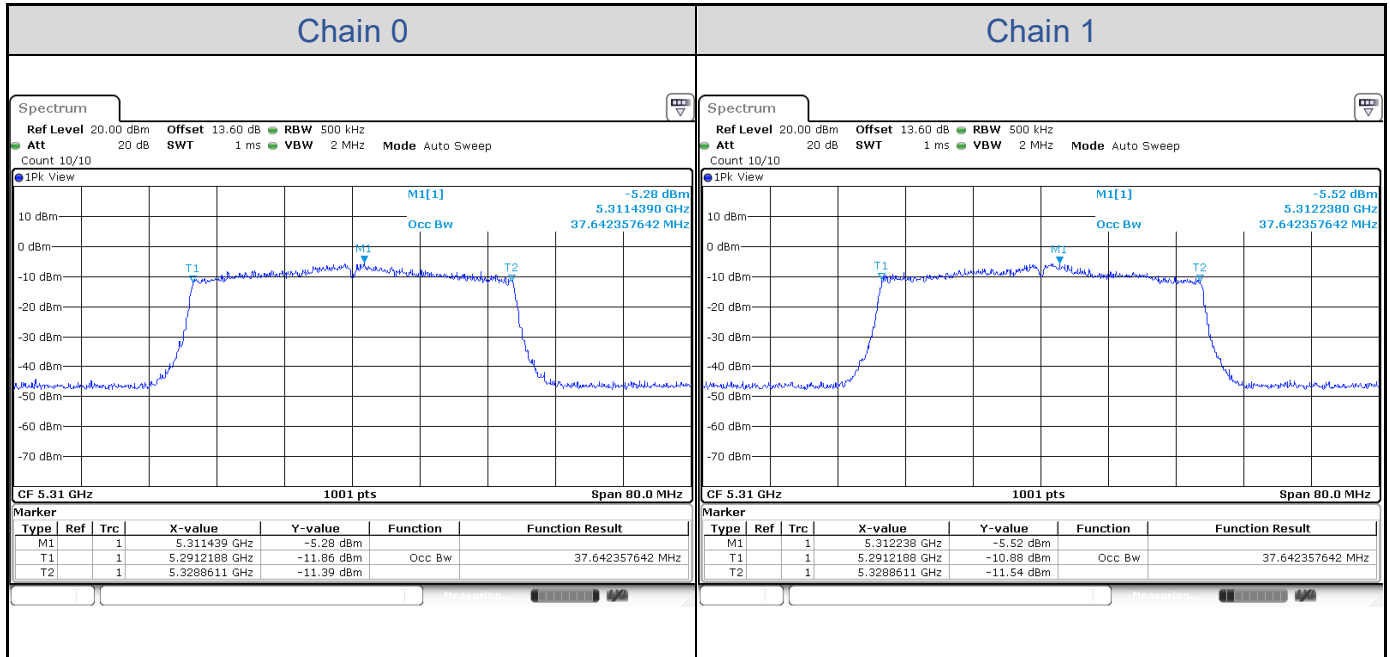

**802.11ax HE20-Channel 36**

**802.11ax HE20-Channel 40**

**802.11ax HE20-Channel 48**

**802.11ax HE20-Channel 52**

**802.11ax HE20-Channel 60**

**802.11ax HE20-Channel 64**

**802.11ax HE20-Channel 100**

**802.11ax HE20-Channel 116**

**802.11ax HE20-Channel 140**

**802.11ax HE20-Channel 149**

**802.11ax HE20-Channel 157**

802.11ax HE20-Channel 165

**802.11ax HE40**

Band	Channel	Frequency (MHz)	99% Bandwidth (MHz)	
			Chain 0	Chain 1
U-NII-1	38	5190	37.64	37.56
	46	5230	37.64	37.64
U-NII-2A	54	5270	37.64	37.64
	62	5310	37.64	37.64
U-NII-2C	102	5510	37.64	37.72
	110	5550	37.64	37.72
	134	5670	37.64	37.56
U-NII-3	151	5755	37.56	37.48
	159	5795	37.64	37.48

**802.11ax HE40-Channel 38**

**802.11ax HE40-Channel 46**

**802.11ax HE40-Channel 54**

**802.11ax HE40-Channel 62**

**802.11ax HE40-Channel 102**

**802.11ax HE40-Channel 110**

**802.11ax HE40-Channel 134**
