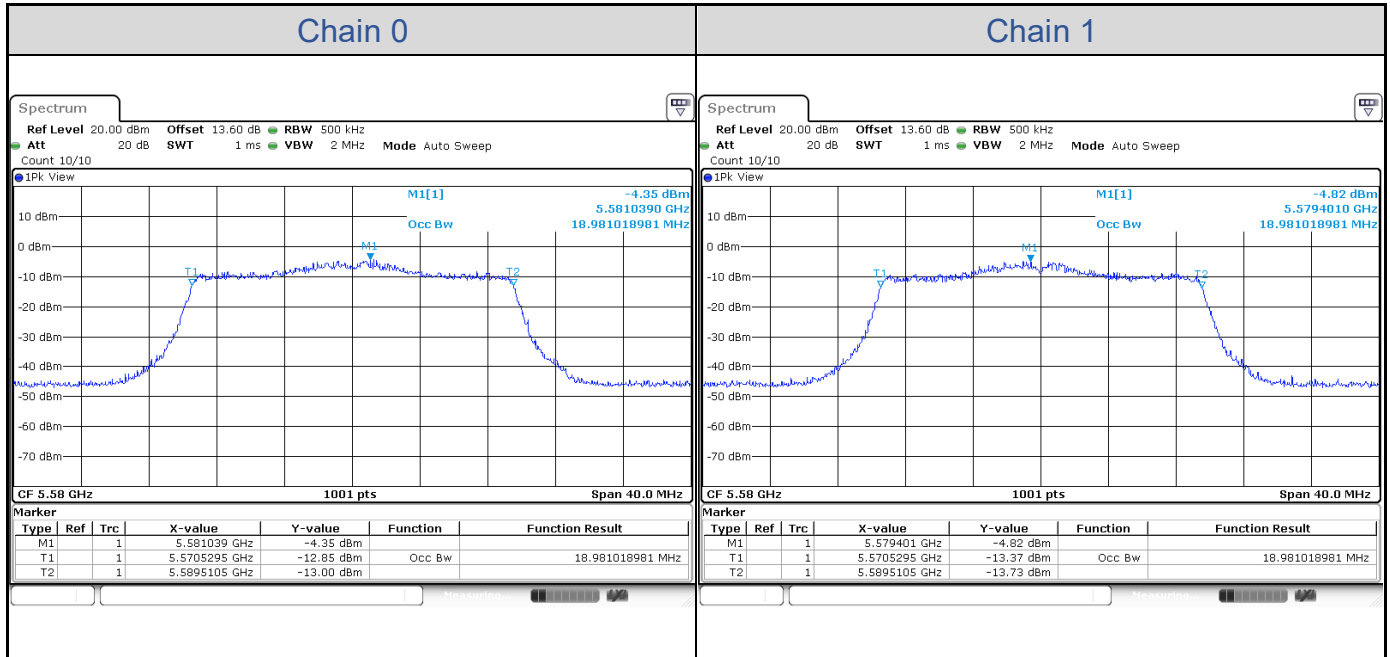

**802.11a-Channel 36**

**802.11a-Channel 40**

**802.11a-Channel 48**

**802.11a-Channel 52**

**802.11a-Channel 60**

**802.11a-Channel 64**

**802.11a-Channel 100**

**802.11a-Channel 116**

**802.11a-Channel 140**

**802.11a-Channel 149**

802.11a-Channel 157

802.11a-Channel 165

**802.11ax HE20**

Band	Channel	Frequency (MHz)	99% Bandwidth (MHz)	
			Chain 0	Chain 1
U-NII-1	36	5180	18.94	18.94
	40	5200	18.94	19.02
	48	5240	18.94	18.94
U-NII-2A	52	5260	18.94	18.98
	60	5300	18.98	18.98
	64	5320	18.94	18.98
U-NII-2C	100	5500	18.98	18.98
	116	5580	18.98	18.98
	140	5700	18.94	18.90
U-NII-3	149	5745	18.98	18.90
	157	5785	18.94	18.90
	165	5825	18.94	18.86

**802.11ax HE20-Channel 36**

**802.11ax HE20-Channel 40**

**802.11ax HE20-Channel 48**

**802.11ax HE20-Channel 52**

**802.11ax HE20-Channel 60**

**802.11ax HE20-Channel 64**

**802.11ax HE20-Channel 100**

**802.11ax HE20-Channel 116**