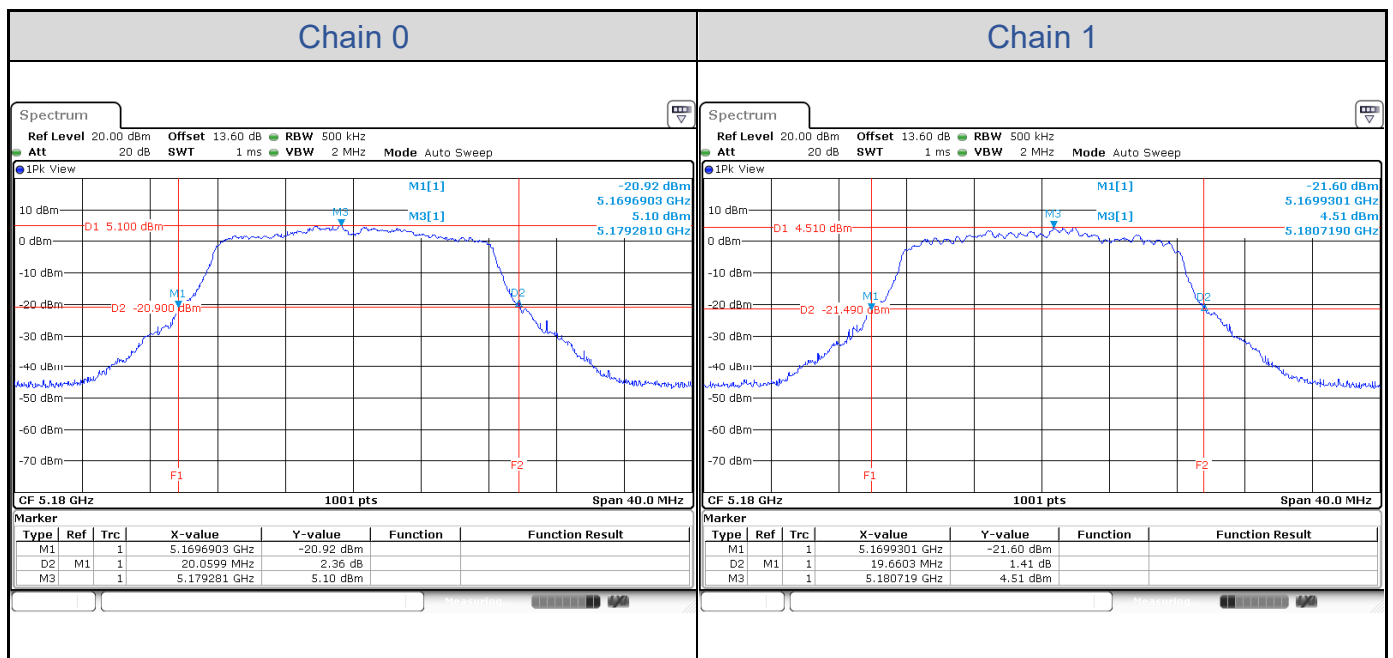

# Appendix A: Test Results of Conducted Test (Spruce\_Panel antenna)

## Test Result of 26 dB Bandwidth 802.11a

Band	Channel	Frequency (MHz)	26 dB Bandwidth (MHz)	
			Chain 0	Chain 1
U-NII-1	36	5180	20.06	19.66
	40	5200	19.94	19.82
	48	5240	20.14	20.02
U-NII-2A	52	5260	20.14	19.98
	60	5300	20.42	19.90
	64	5320	20.14	20.42
U-NII-2C	100	5500	20.90	20.14
	116	5580	20.74	19.98
	140	5700	20.78	19.94

### 802.11a-Channel 36

**802.11a-Channel 40**

**802.11a-Channel 48**

**802.11a-Channel 52**

**802.11a-Channel 60**

**802.11a-Channel 64**

**802.11a-Channel 100**

**802.11a-Channel 116**