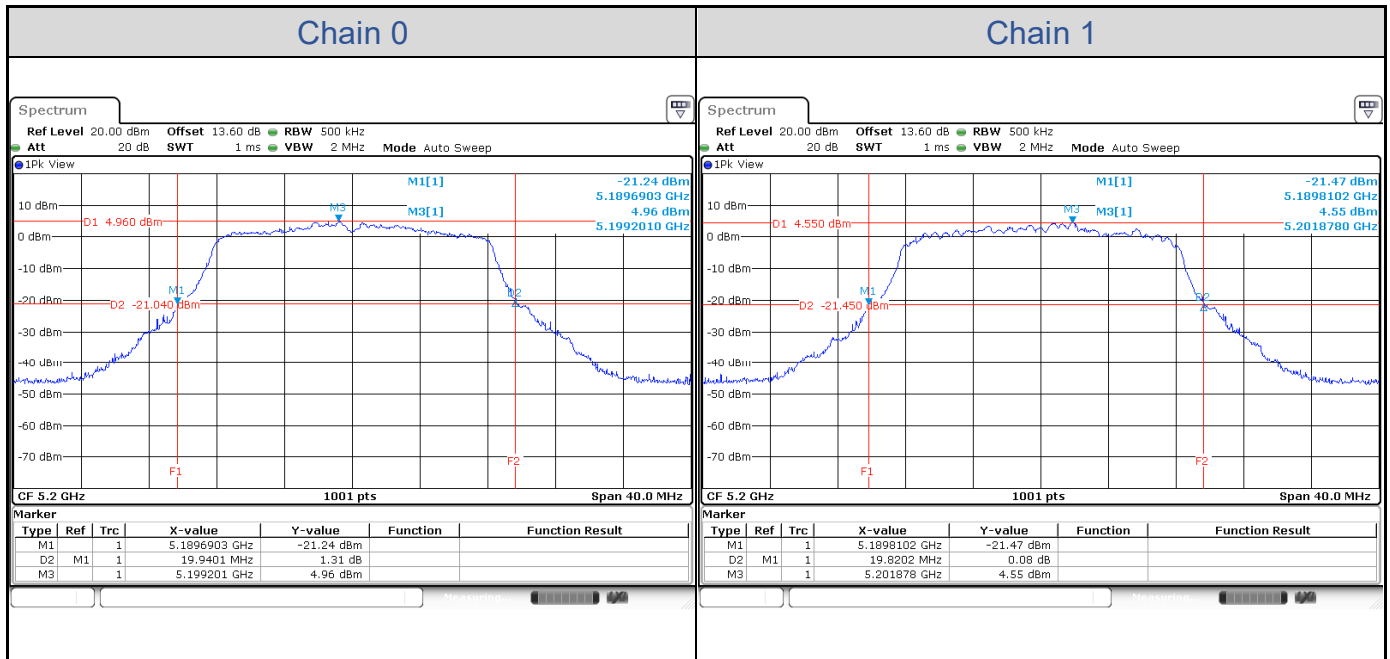

# Appendix A: Test Results of Conducted Test (Spruce\_Panel antenna)

## Test Result of 26 dB Bandwidth 802.11a

Band	Channel	Frequency (MHz)	26 dB Bandwidth (MHz)	
			Chain 0	Chain 1
U-NII-1	36	5180	20.06	19.66
	40	5200	19.94	19.82
	48	5240	20.14	20.02
U-NII-2A	52	5260	20.14	19.98
	60	5300	20.42	19.90
	64	5320	20.14	20.42
U-NII-2C	100	5500	20.90	20.14
	116	5580	20.74	19.98
	140	5700	20.78	19.94

### 802.11a-Channel 36

**802.11a-Channel 40**

**802.11a-Channel 48**

**802.11a-Channel 52**

**802.11a-Channel 60**

**802.11a-Channel 64**

**802.11a-Channel 100**

**802.11a-Channel 116**