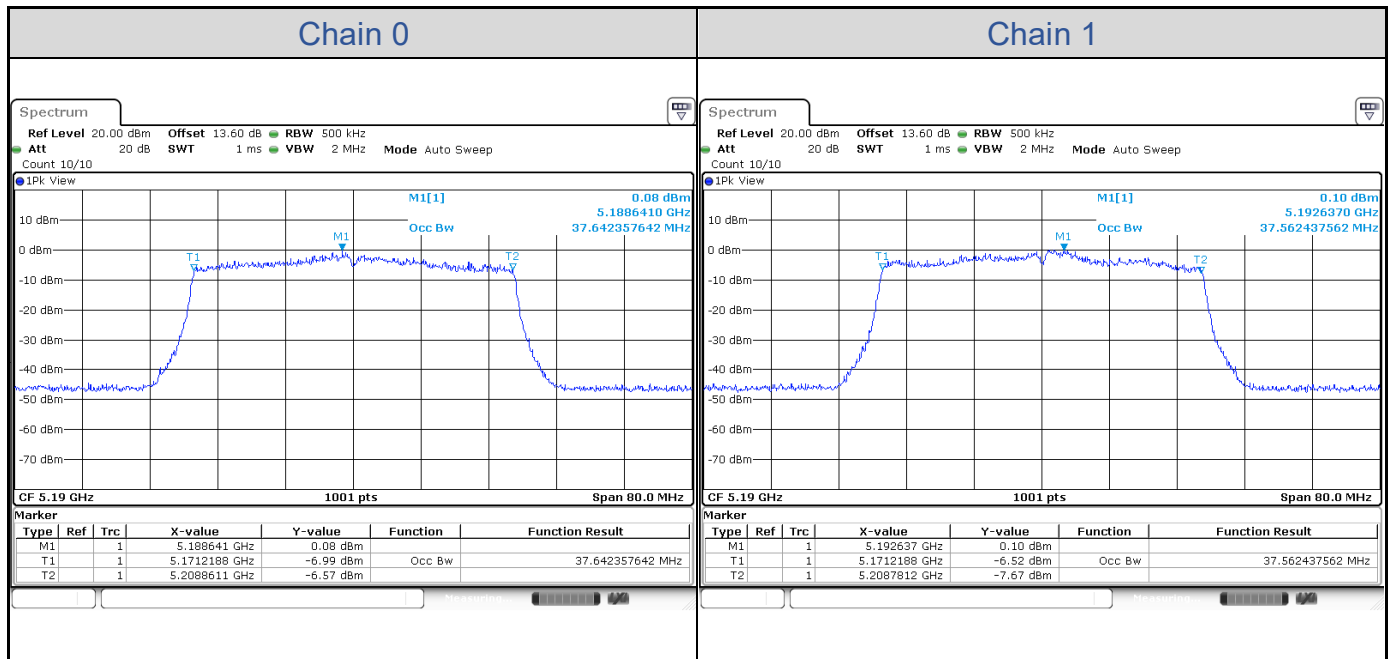

**802.11ax HE20-Channel 36**

**802.11ax HE20-Channel 40**

**802.11ax HE20-Channel 48**

**802.11ax HE20-Channel 52**

**802.11ax HE20-Channel 60**

**802.11ax HE20-Channel 64**

**802.11ax HE20-Channel 100**

**802.11ax HE20-Channel 116**

**802.11ax HE20-Channel 140**

**802.11ax HE20-Channel 149**

**802.11ax HE20-Channel 157**

802.11ax HE20-Channel 165

**802.11ax HE40**

Band	Channel	Frequency (MHz)	99% Bandwidth (MHz)	
			Chain 0	Chain 1
U-NII-1	38	5190	37.64	37.56
	46	5230	37.64	37.64
U-NII-2A	54	5270	37.64	37.64
	62	5310	37.64	37.64
U-NII-2C	102	5510	37.64	37.72
	110	5550	37.64	37.72
	134	5670	37.64	37.56
U-NII-3	151	5755	37.56	37.48
	159	5795	37.64	37.48

**802.11ax HE40-Channel 38**

**802.11ax HE40-Channel 46**

**802.11ax HE40-Channel 54**

**802.11ax HE40-Channel 62**

**802.11ax HE40-Channel 102**

**802.11ax HE40-Channel 110**

**802.11ax HE40-Channel 134**
