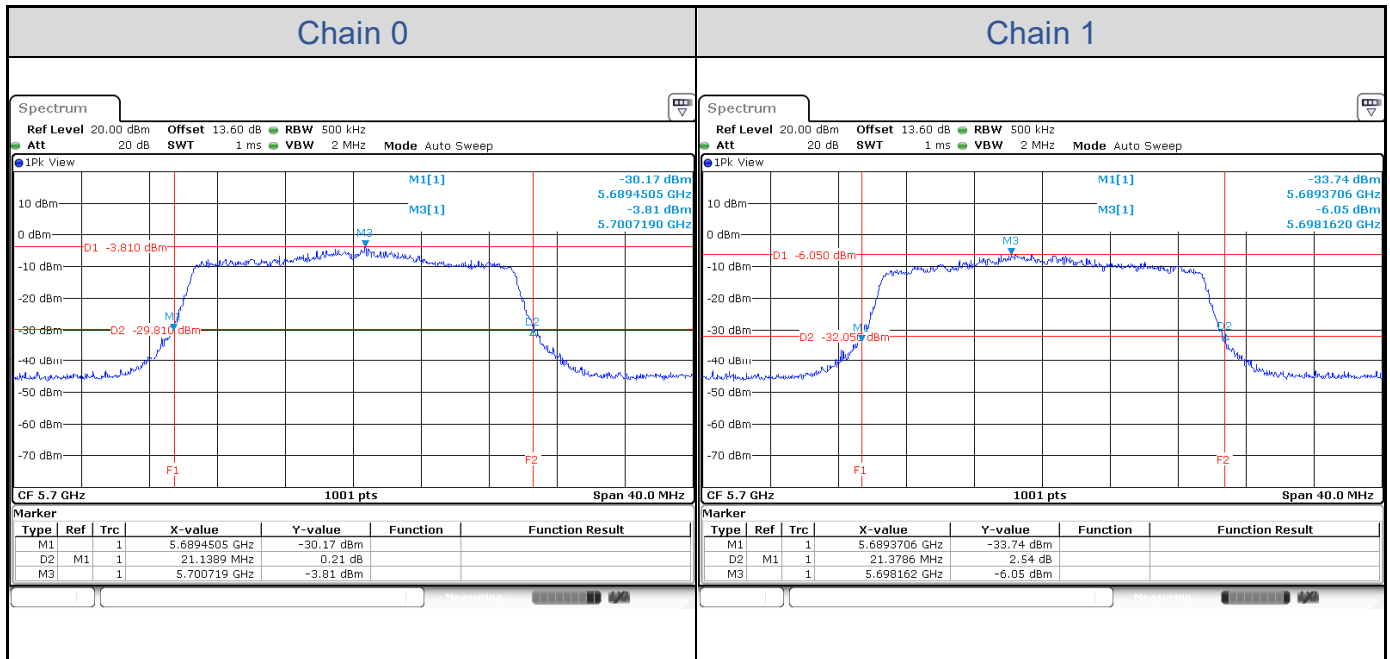

802.11ax HE20-Channel 140