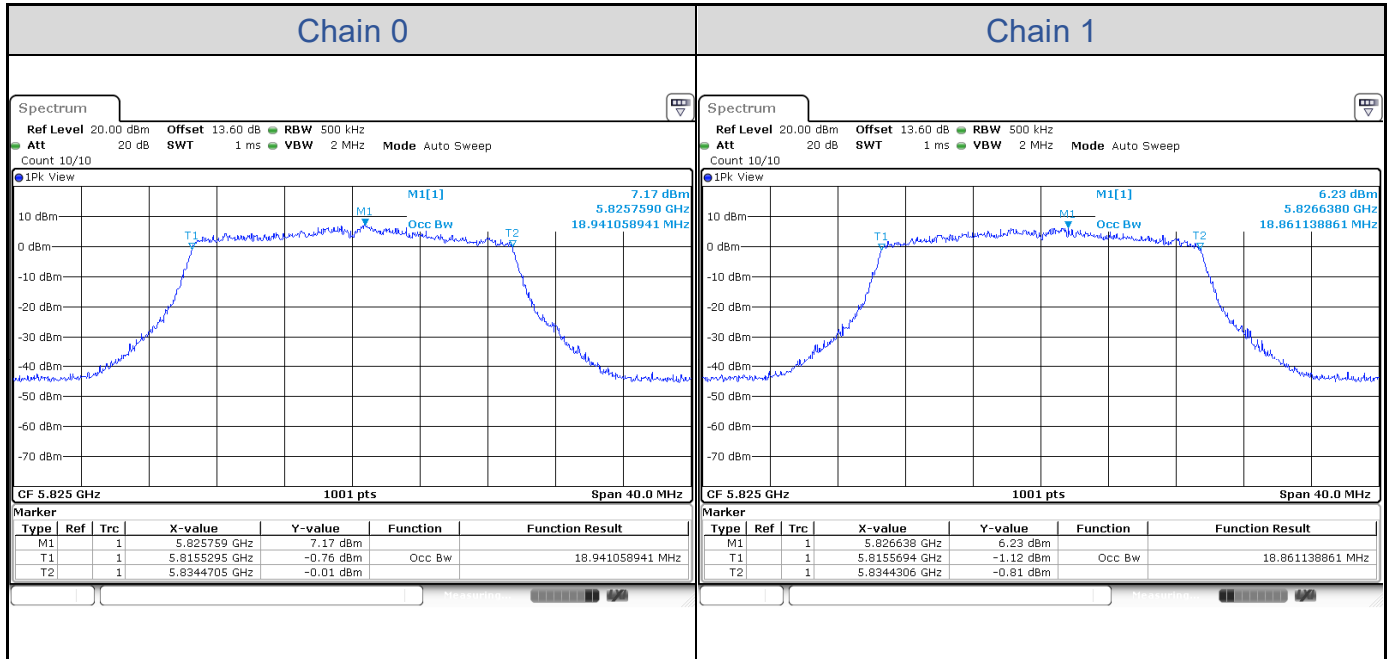

802.11ax HE20-Channel 165

802.11ax HE40

Band	Channel	Frequency (MHz)	99% Bandwidth (MHz)	
			Chain 0	Chain 1
U-NII-1	38	5190	37.64	37.56
	46	5230	37.64	37.64
U-NII-2A	54	5270	37.64	37.64
	62	5310	37.64	37.64
U-NII-2C	102	5510	37.64	37.72
	110	5550	37.64	37.72
	134	5670	37.64	37.56
U-NII-3	151	5755	37.56	37.48
	159	5795	37.64	37.48

802.11ax HE40-Channel 38