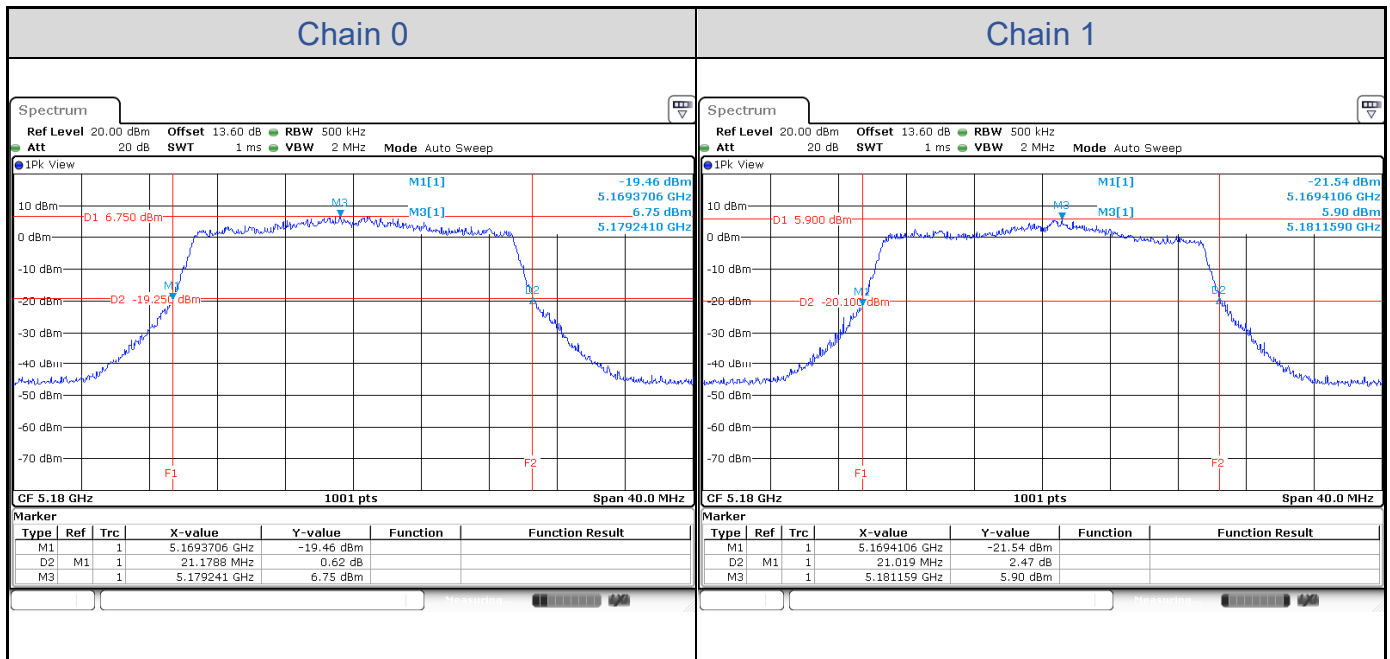

### 802.11a-Channel 36

**802.11a-Channel 40**

**802.11a-Channel 48**

**802.11a-Channel 52**

**802.11a-Channel 60**

**802.11a-Channel 64**

**802.11a-Channel 100**

**802.11a-Channel 116**

**802.11ax HE20-Channel 36**

**802.11ax HE20-Channel 40**

**802.11ax HE20-Channel 48**

**802.11ax HE20-Channel 52**

**802.11ax HE20-Channel 60**

**802.11ax HE20-Channel 64**

**802.11ax HE20-Channel 100**

**802.11ax HE20-Channel 116**