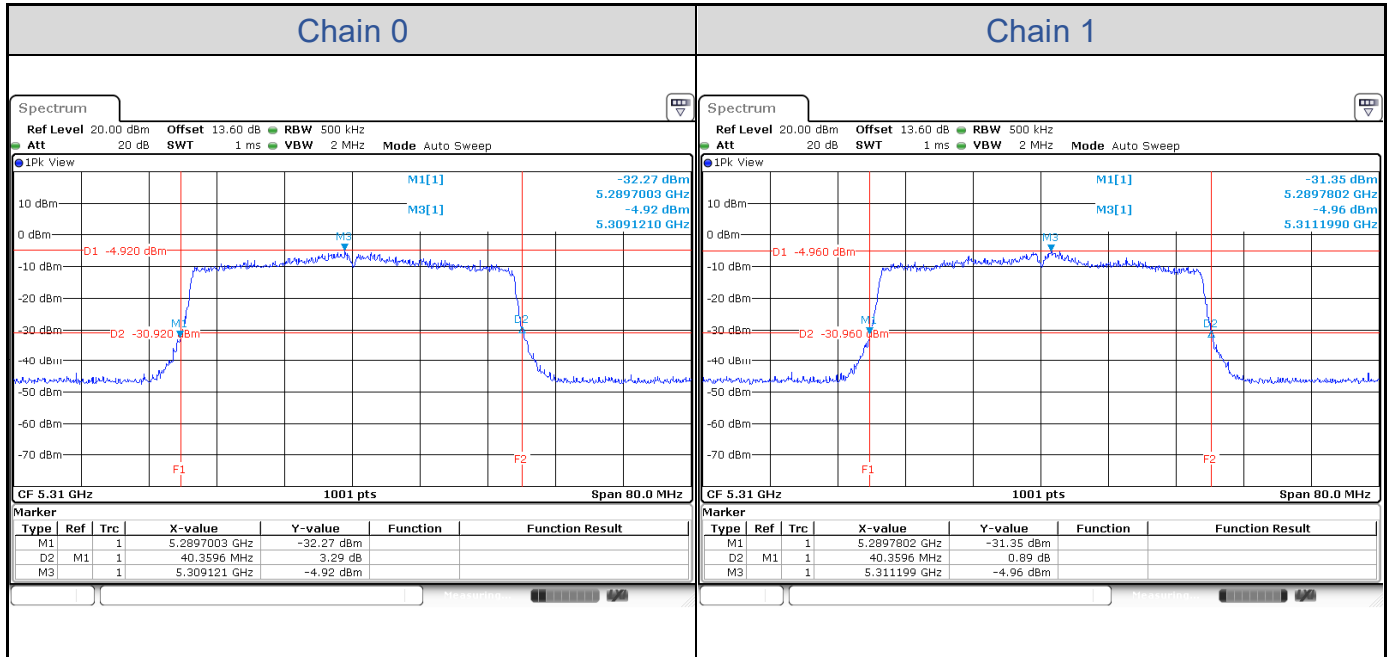

802.11ax HE40-Channel 62