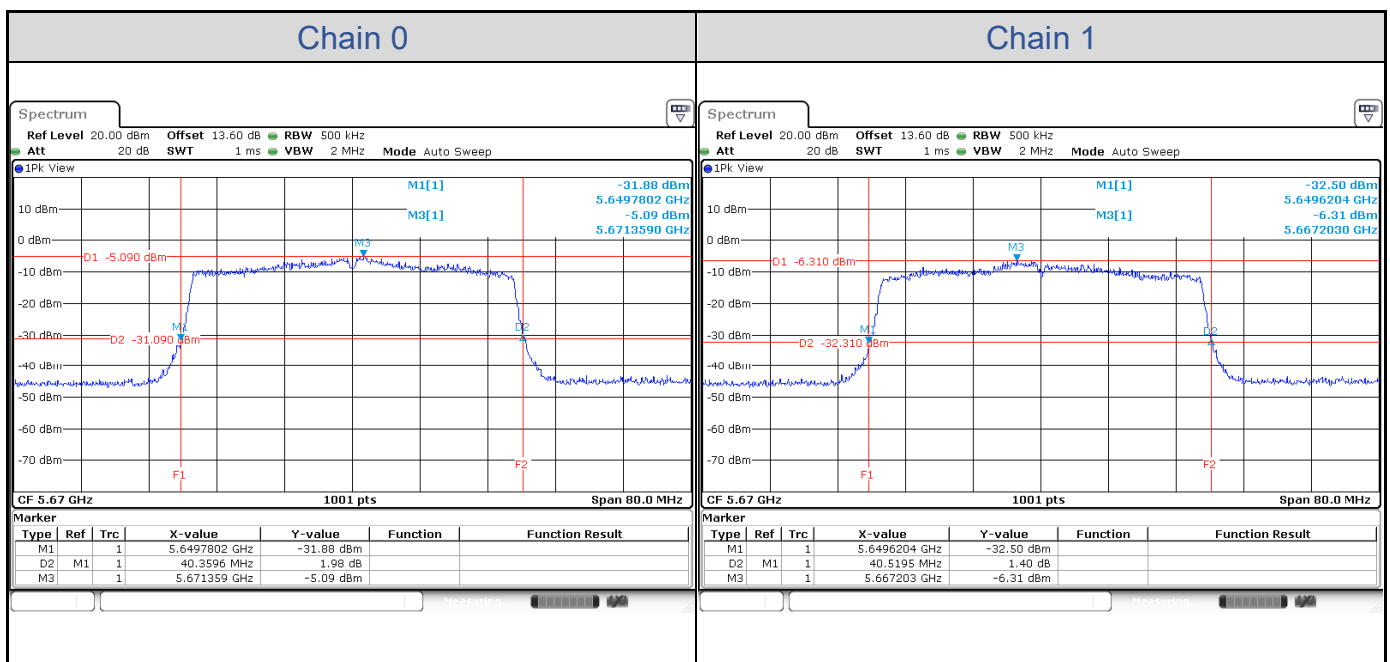

**802.11ax HE20-Channel 36**

**802.11ax HE20-Channel 40**

**802.11ax HE20-Channel 48**

**802.11ax HE20-Channel 52**

**802.11ax HE20-Channel 60**

**802.11ax HE20-Channel 64**

**802.11ax HE20-Channel 100**

**802.11ax HE20-Channel 116**

**802.11ax HE20-Channel 140**

**802.11ax HE40**

Band	Channel	Frequency (MHz)	26 dB Bandwidth (MHz)	
			Chain 0	Chain 1
U-NII-1	38	5190	40.28	40.20
	46	5230	40.28	40.36
U-NII-2A	54	5270	40.36	40.36
	62	5310	40.36	40.36
U-NII-2C	102	5510	40.28	40.36
	110	5500	40.12	40.44
	134	5670	40.36	40.52

**802.11ax HE40-Channel 38**

**802.11ax HE40-Channel 46**

**802.11ax HE40-Channel 54**

**802.11ax HE40-Channel 62**

**802.11ax HE40-Channel 102**

**802.11ax HE40-Channel 110**

**802.11ax HE40-Channel 134**

**802.11ax HE80**