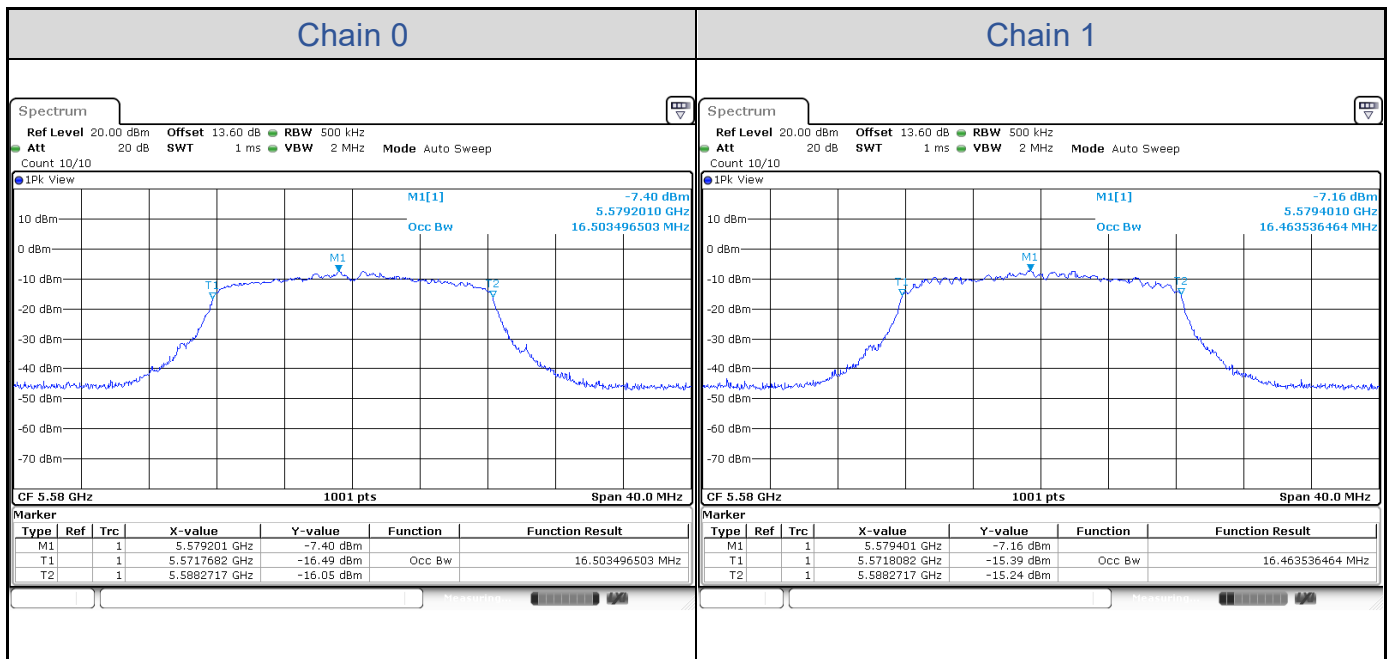

**802.11ax HE160-Channel 50**

**802.11ax HE160-Channel 114**

**Test Result of 99% Occupied Bandwidth**
**802.11a**

Band	Channel	Frequency (MHz)	99% Bandwidth (MHz)	
			Chain 0	Chain 1
U-NII-1	36	5180	16.50	16.46
	40	5200	16.50	16.42
	48	5240	16.50	16.42
U-NII-2A	52	5260	16.50	16.46
	60	5300	16.50	16.42
	64	5320	16.50	16.42
U-NII-2C	100	5500	16.50	16.42
	116	5580	16.50	16.46
	140	5700	16.50	16.50
U-NII-3	149	5745	16.50	16.46
	157	5785	16.50	16.50
	165	5825	16.50	16.50

**802.11a-Channel 36**

**802.11a-Channel 40**

**802.11a-Channel 48**

**802.11a-Channel 52**

**802.11a-Channel 60**

**802.11a-Channel 64**

**802.11a-Channel 100**

**802.11a-Channel 116**