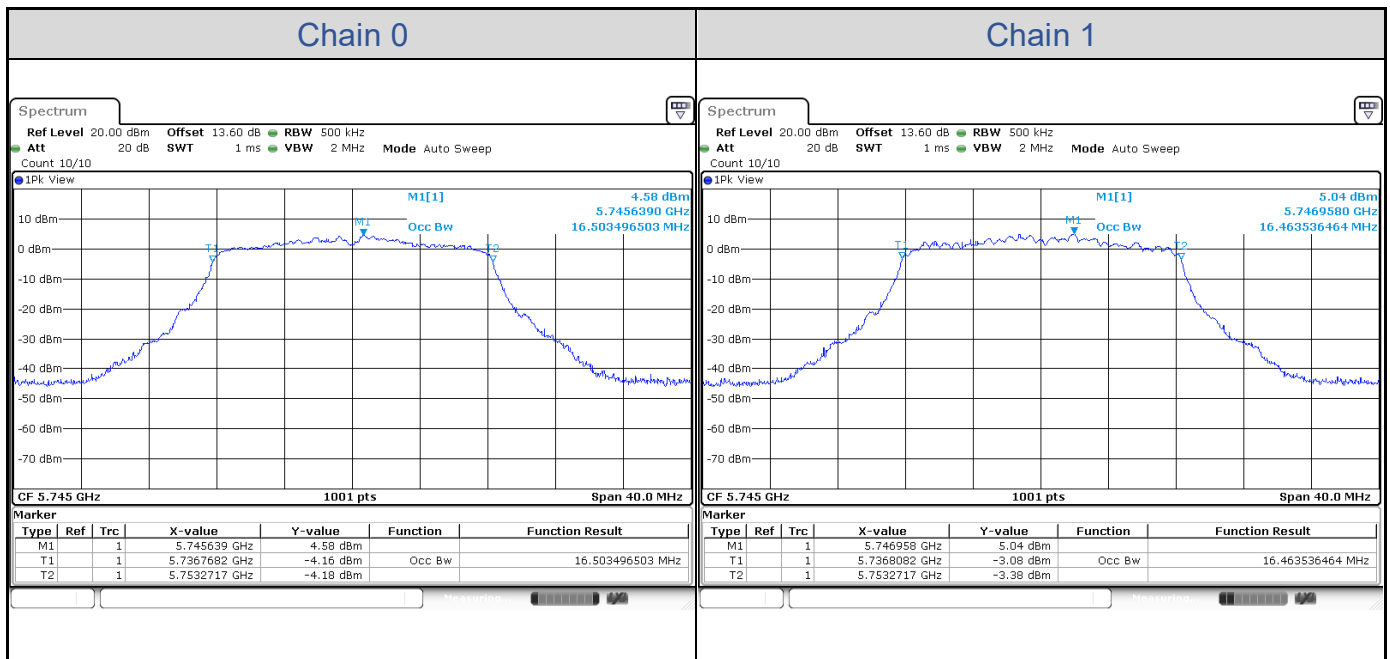

802.11a-Channel 149