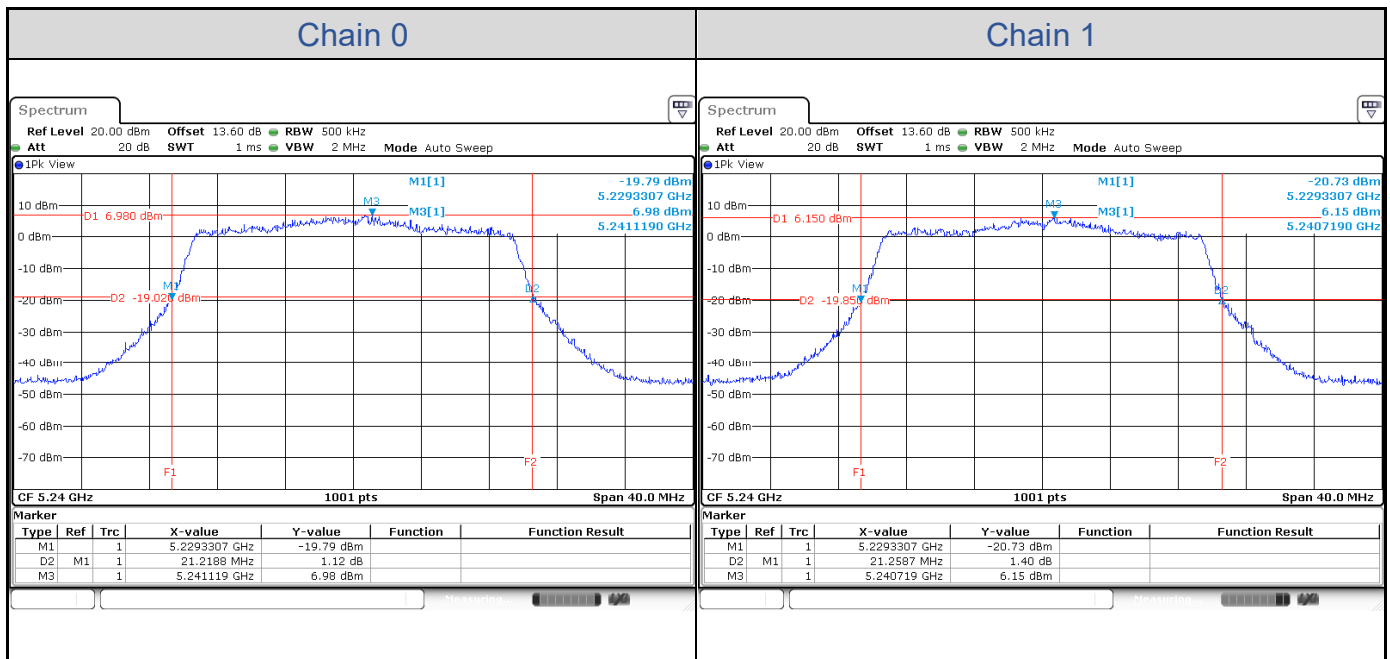

### 802.11a-Channel 36

**802.11a-Channel 40**

**802.11a-Channel 48**

**802.11a-Channel 52**

**802.11a-Channel 60**

**802.11a-Channel 64**

**802.11a-Channel 100**

**802.11a-Channel 116**

**802.11ax HE20-Channel 36**

**802.11ax HE20-Channel 40**

**802.11ax HE20-Channel 48**

**802.11ax HE20-Channel 52**

**802.11ax HE20-Channel 60**

**802.11ax HE20-Channel 64**

**802.11ax HE20-Channel 100**

**802.11ax HE20-Channel 116**