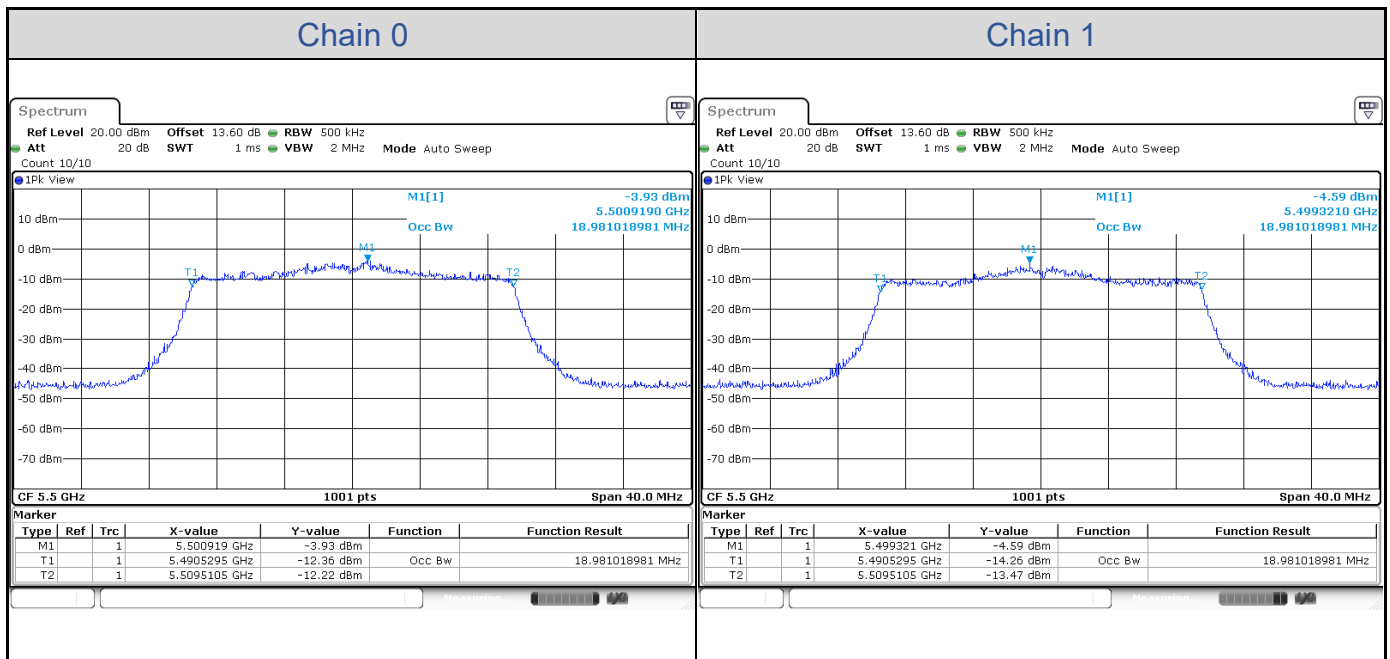

**802.11a-Channel 36**

**802.11a-Channel 40**

**802.11a-Channel 48**

**802.11a-Channel 52**

**802.11a-Channel 60**

**802.11a-Channel 64**

**802.11a-Channel 100**

**802.11a-Channel 116**

**802.11a-Channel 140**

**802.11a-Channel 149**

802.11a-Channel 157

802.11a-Channel 165

**802.11ax HE20**

Band	Channel	Frequency (MHz)	99% Bandwidth (MHz)	
			Chain 0	Chain 1
U-NII-1	36	5180	18.94	18.94
	40	5200	18.94	19.02
	48	5240	18.94	18.94
U-NII-2A	52	5260	18.94	18.98
	60	5300	18.98	18.98
	64	5320	18.94	18.98
U-NII-2C	100	5500	18.98	18.98
	116	5580	18.98	18.98
	140	5700	18.94	18.90
U-NII-3	149	5745	18.98	18.90
	157	5785	18.94	18.90
	165	5825	18.94	18.86

**802.11ax HE20-Channel 36**

**802.11ax HE20-Channel 40**

**802.11ax HE20-Channel 48**

**802.11ax HE20-Channel 52**

**802.11ax HE20-Channel 60**

**802.11ax HE20-Channel 64**

**802.11ax HE20-Channel 100**

**802.11ax HE20-Channel 116**