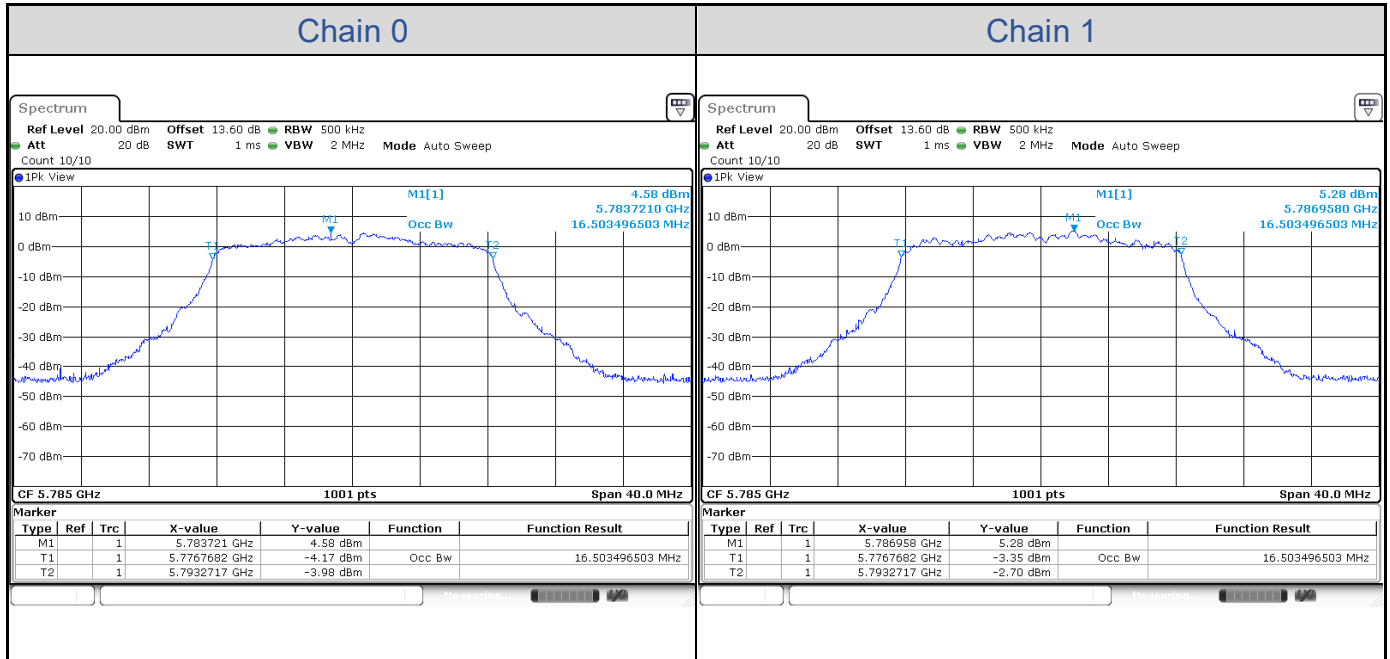

802.11a-Channel 157