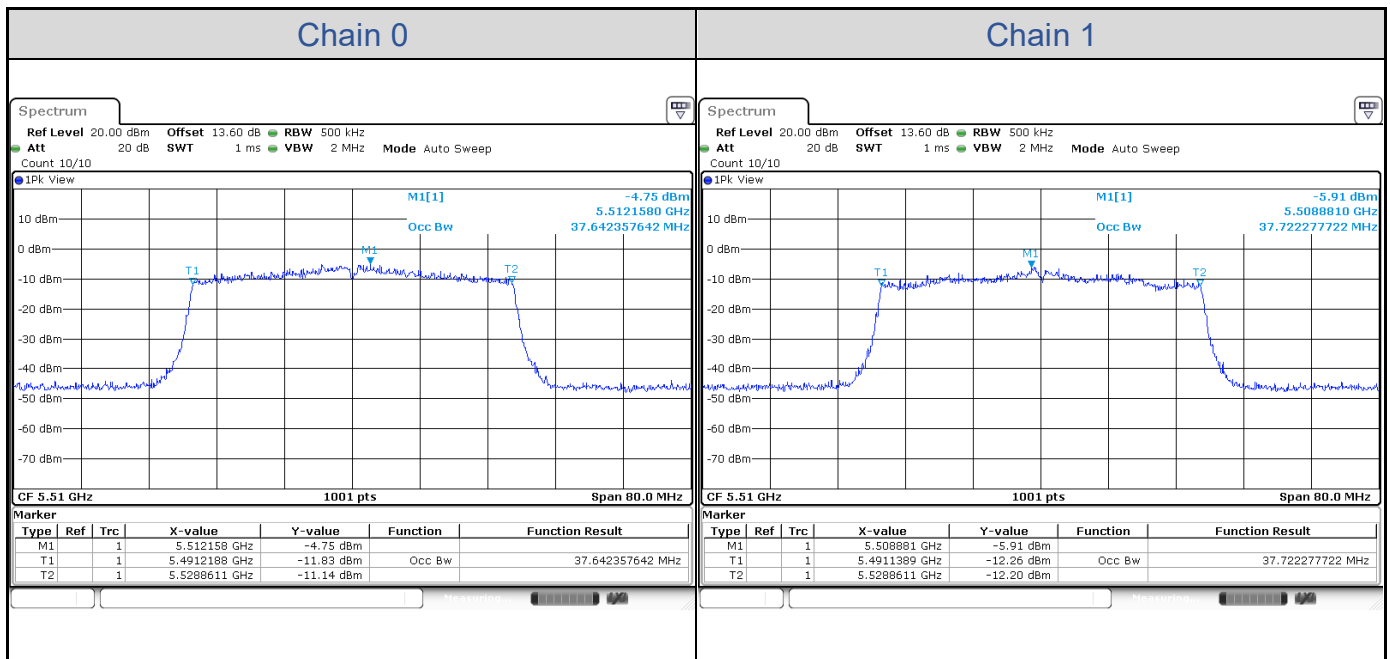

**802.11ax HE20-Channel 36**

**802.11ax HE20-Channel 40**

**802.11ax HE20-Channel 48**

**802.11ax HE20-Channel 52**

**802.11ax HE20-Channel 60**

**802.11ax HE20-Channel 64**

**802.11ax HE20-Channel 100**

**802.11ax HE20-Channel 116**

**802.11ax HE20-Channel 140**

**802.11ax HE20-Channel 149**

**802.11ax HE20-Channel 157**

802.11ax HE20-Channel 165

**802.11ax HE40**

Band	Channel	Frequency (MHz)	99% Bandwidth (MHz)	
			Chain 0	Chain 1
U-NII-1	38	5190	37.64	37.56
	46	5230	37.64	37.64
U-NII-2A	54	5270	37.64	37.64
	62	5310	37.64	37.64
U-NII-2C	102	5510	37.64	37.72
	110	5550	37.64	37.72
	134	5670	37.64	37.56
U-NII-3	151	5755	37.56	37.48
	159	5795	37.64	37.48

**802.11ax HE40-Channel 38**

**802.11ax HE40-Channel 46**

**802.11ax HE40-Channel 54**

**802.11ax HE40-Channel 62**

**802.11ax HE40-Channel 102**

**802.11ax HE40-Channel 110**

**802.11ax HE40-Channel 134**
