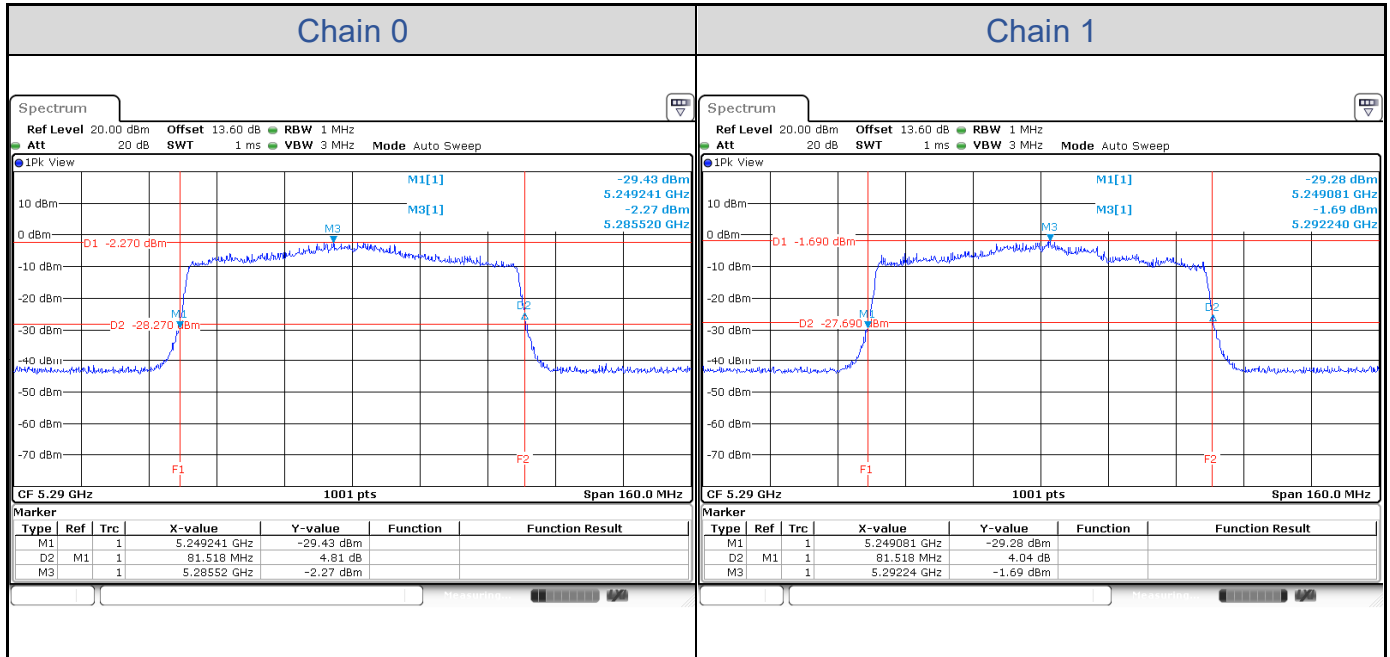

802.11ax HE80-Channel 58