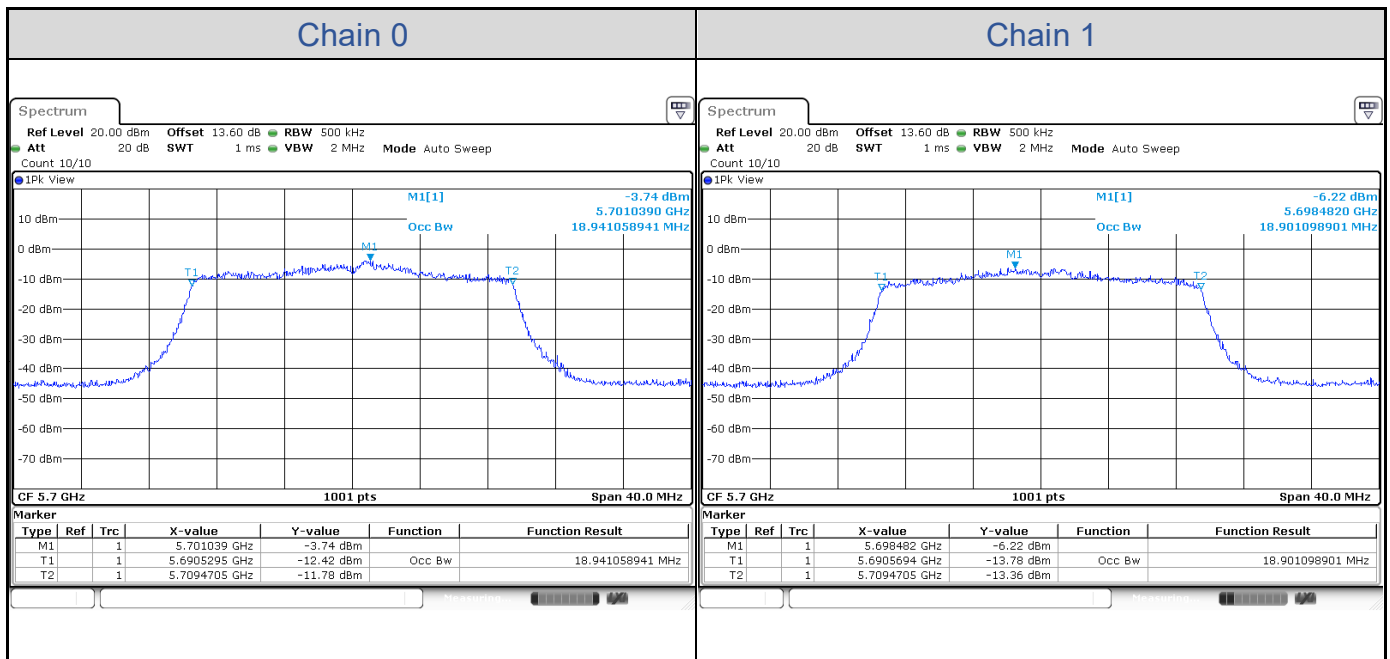

802.11ax HE20-Channel 140