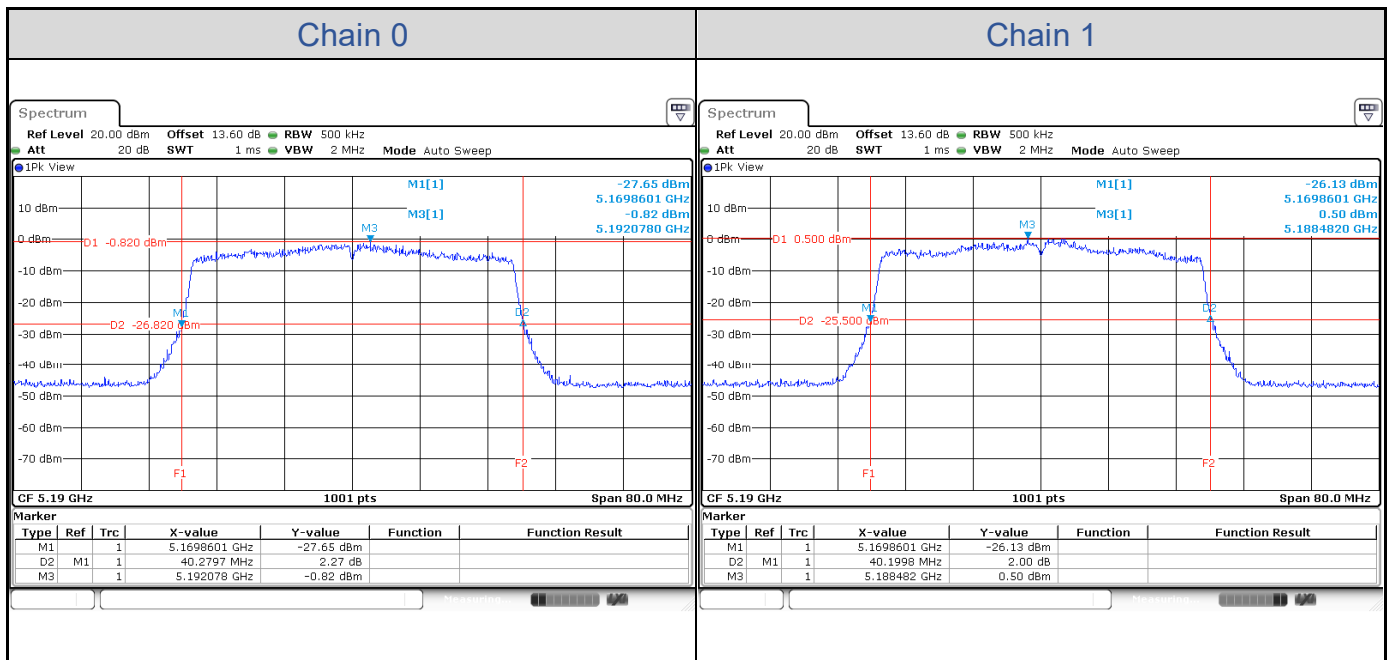

802.11ax HE40

Band	Channel	Frequency (MHz)	26 dB Bandwidth (MHz)	
			Chain 0	Chain 1
U-NII-1	38	5190	40.28	40.20
	46	5230	40.28	40.36
U-NII-2A	54	5270	40.36	40.36
	62	5310	40.36	40.36
U-NII-2C	102	5510	40.28	40.36
	110	5500	40.12	40.44
	134	5670	40.36	40.52

802.11ax HE40-Channel 38