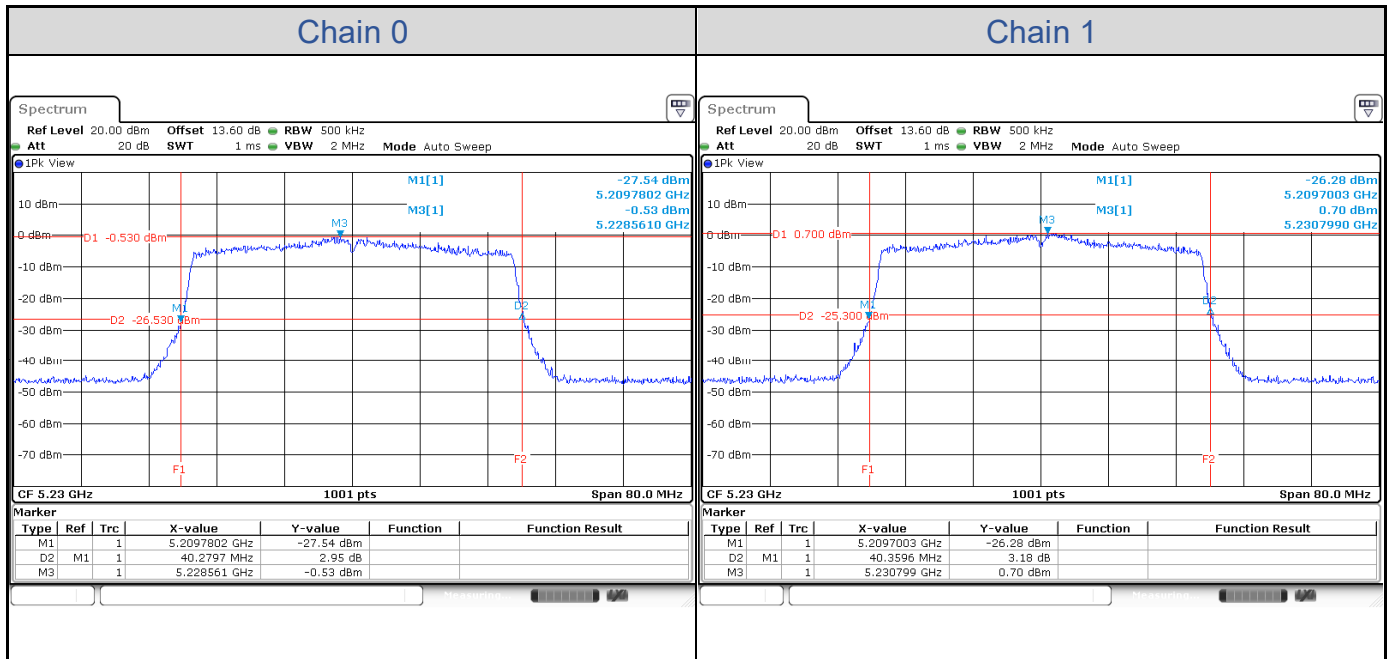

802.11ax HE40-Channel 46