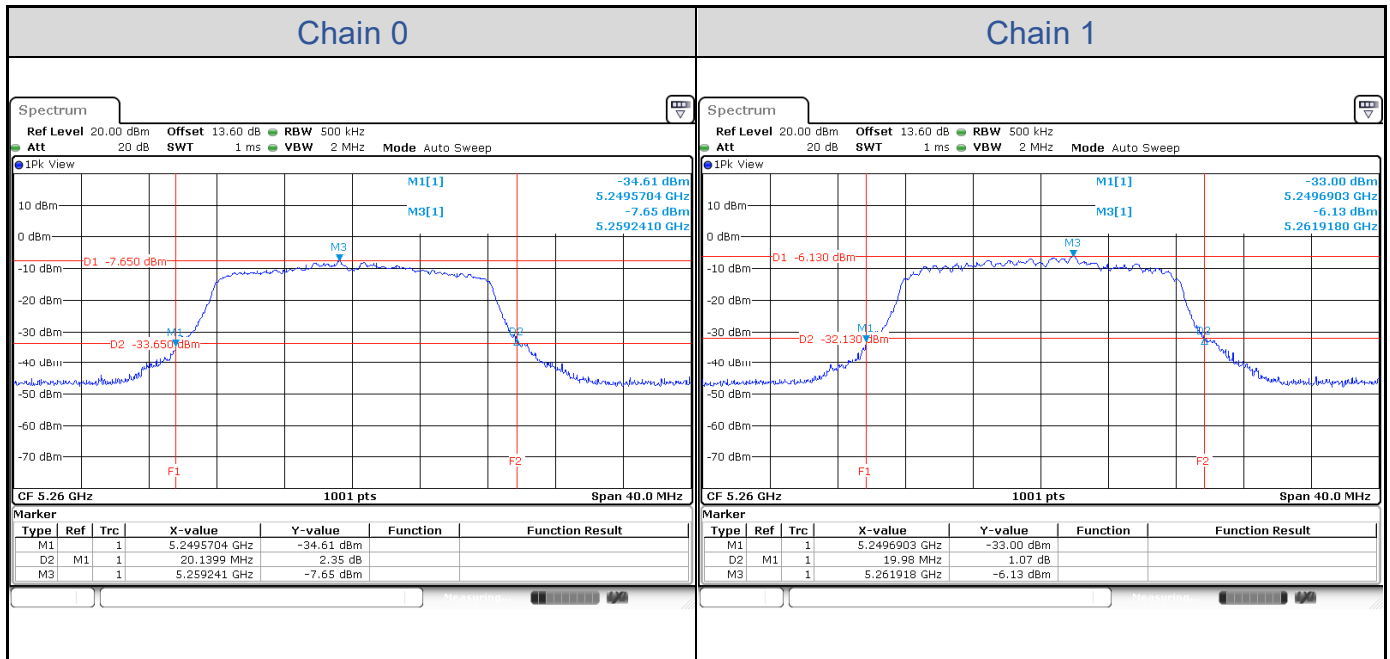

# Appendix A: Test Results of Conducted Test (Spruce\_Panel antenna)

## Test Result of 26 dB Bandwidth 802.11a

Band	Channel	Frequency (MHz)	26 dB Bandwidth (MHz)	
			Chain 0	Chain 1
U-NII-1	36	5180	20.06	19.66
	40	5200	19.94	19.82
	48	5240	20.14	20.02
U-NII-2A	52	5260	20.14	19.98
	60	5300	20.42	19.90
	64	5320	20.14	20.42
U-NII-2C	100	5500	20.90	20.14
	116	5580	20.74	19.98
	140	5700	20.78	19.94

### 802.11a-Channel 36

**802.11a-Channel 40**

**802.11a-Channel 48**

**802.11a-Channel 52**

**802.11a-Channel 60**

**802.11a-Channel 64**

**802.11a-Channel 100**

**802.11a-Channel 116**