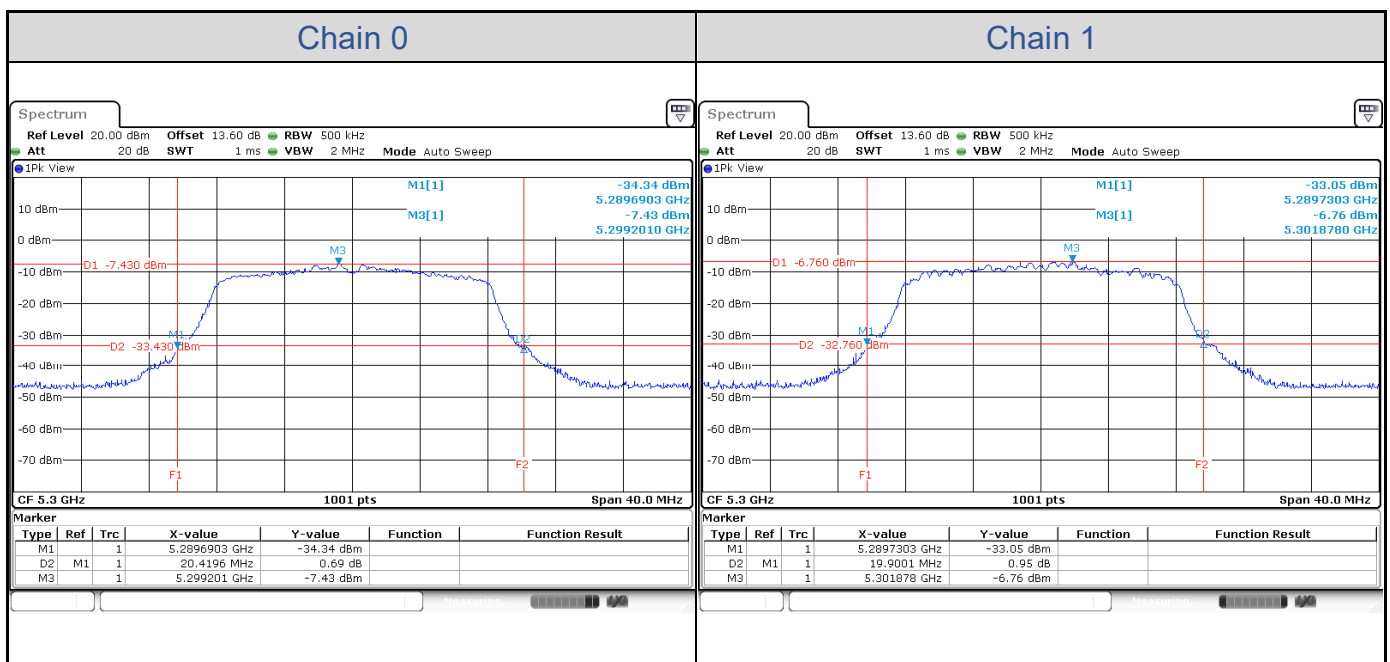

# Appendix A: Test Results of Conducted Test (Spruce\_Panel antenna)

## Test Result of 26 dB Bandwidth 802.11a

Band	Channel	Frequency (MHz)	26 dB Bandwidth (MHz)	
			Chain 0	Chain 1
U-NII-1	36	5180	20.06	19.66
	40	5200	19.94	19.82
	48	5240	20.14	20.02
U-NII-2A	52	5260	20.14	19.98
	60	5300	20.42	19.90
	64	5320	20.14	20.42
U-NII-2C	100	5500	20.90	20.14
	116	5580	20.74	19.98
	140	5700	20.78	19.94

### 802.11a-Channel 36

**802.11a-Channel 40**

**802.11a-Channel 48**

**802.11a-Channel 52**

**802.11a-Channel 60**

**802.11a-Channel 64**

**802.11a-Channel 100**

**802.11a-Channel 116**