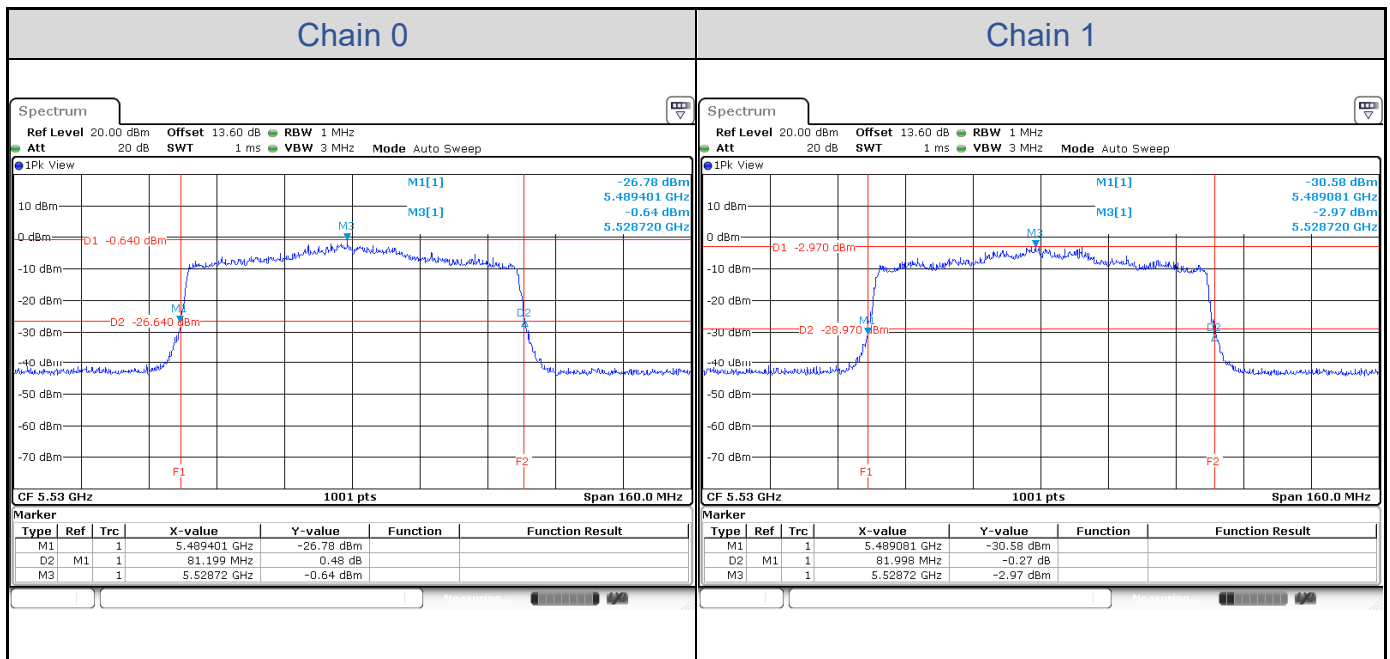

802.11ax HE80-Channel 106