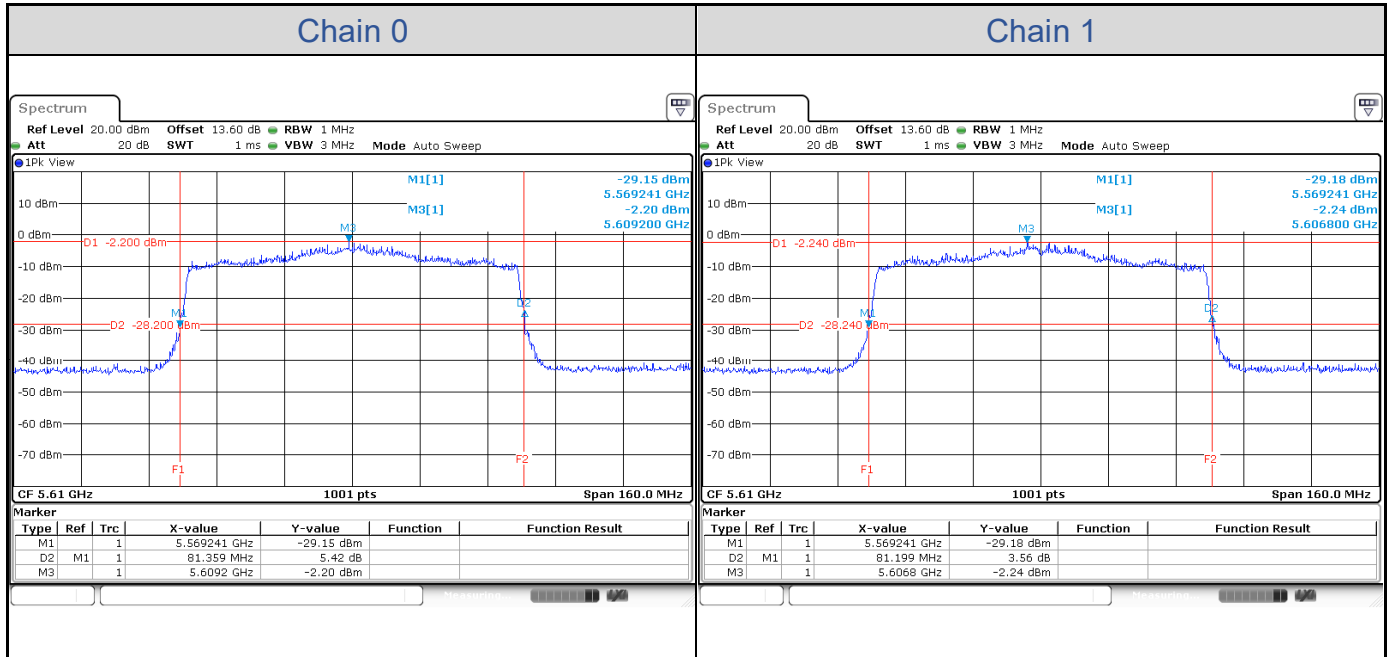

802.11ax HE80-Channel 122

802.11ax HE160

Band	Channel	Frequency (MHz)	26 dB Bandwidth (MHz)	
			Chain 0	Chain 1
U-NII-1	50	5250	89.51	89.51
U-NII-2A	50	5250	84.40	83.76
U-NII-2C	114	5570	175.50	171.99

802.11ax HE160-Channel 50