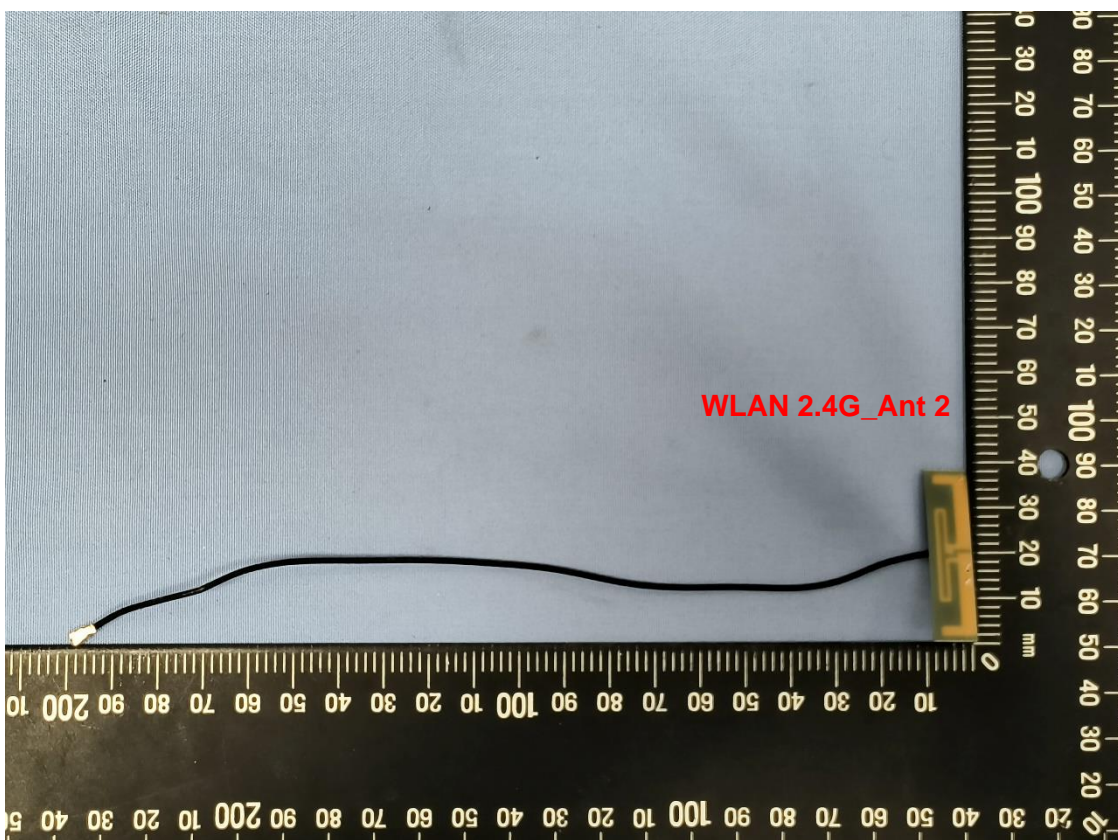

<Panel antenna (MT-465039/CVH/F) for EOC655-C23>

CN23396C 001
CN239FMT 001
CN23MIDW 001
CN238HUK 001
CN23NVJW 001

Product: Outdoor6 2x2 CPE

Type Identification: EOC655, EOC655-C18, EOC655-C23 and EOC655-B18