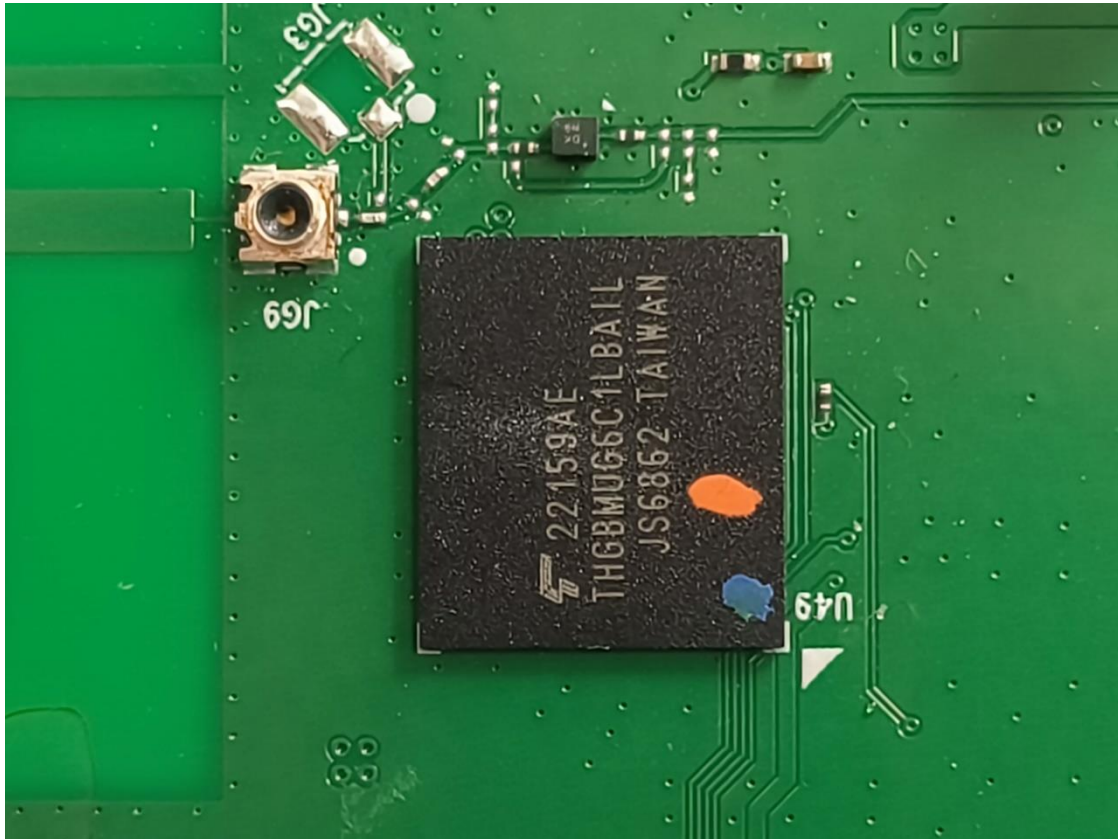

Product: Outdoor6 2x2 CPE

Type Identification: EOC655, EOC655-C18, EOC655-C23 and EOC655-B18

CN23396C 001
CN239FMT 001
CN23MIDW 001
CN238HUK 001
CN23NVJW 001

Product: Outdoor6 2x2 CPE

Type Identification: EOC655, EOC655-C18, EOC655-C23 and EOC655-B18