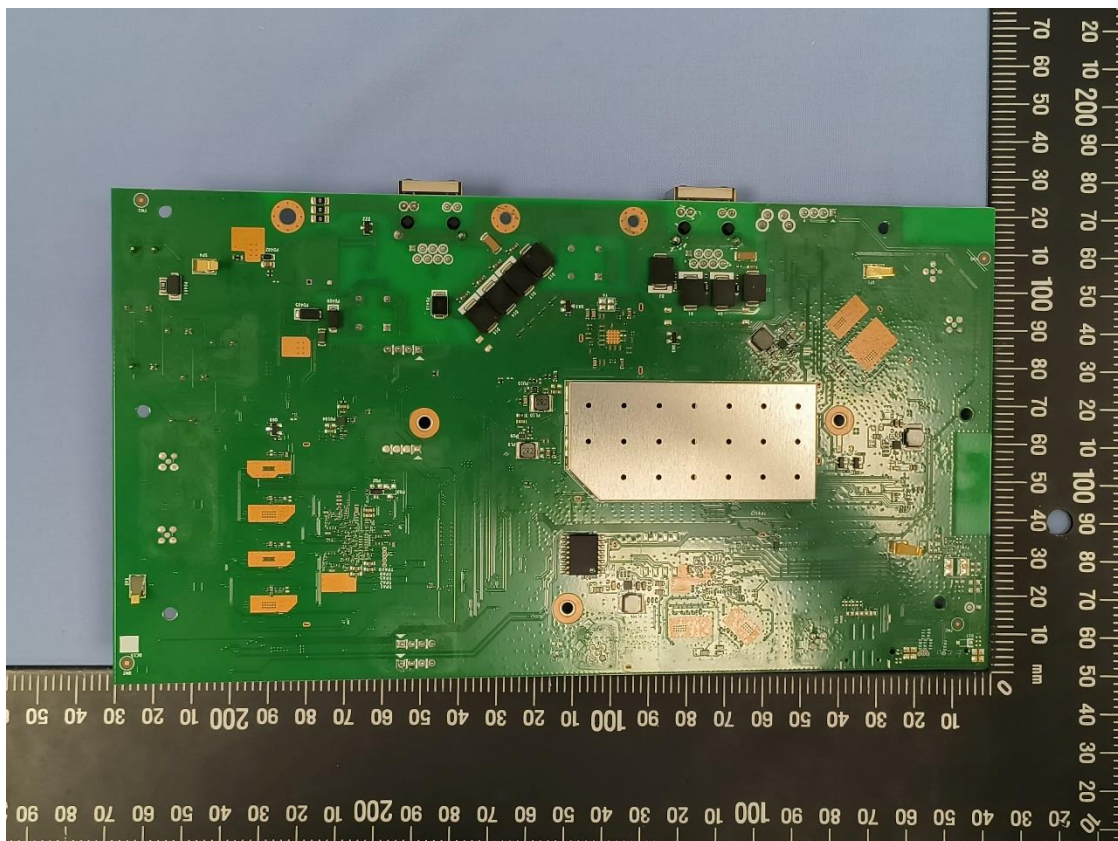

Product: Outdoor6 2x2 CPE

Type Identification: EOC655, EOC655-C18, EOC655-C23 and EOC655-B18

CN23396C 001
CN239FMT 001
CN23MIDW 001
CN238HUK 001
CN23NVJW 001

Product: Outdoor6 2x2 CPE

Type Identification: EOC655, EOC655-C18, EOC655-C23 and EOC655-B18