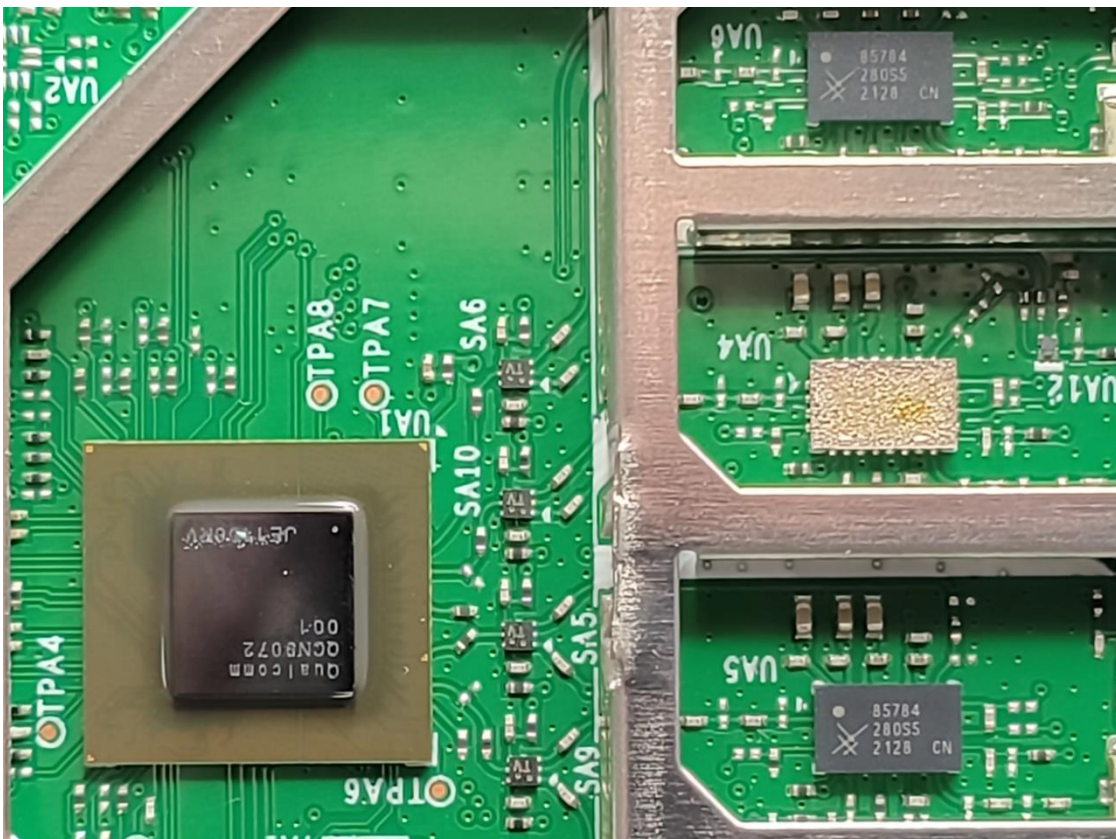

CN23396C 001
CN239FMT 001
CN23MIDW 001
CN238HUK 001
CN23NVJW 001

Product: Outdoor6 2x2 CPE

Type Identification: EOC655, EOC655-C18, EOC655-C23 and EOC655-B18

CN23396C 001
CN239FMT 001
CN23MIDW 001
CN238HUK 001
CN23NVJW 001

Product: Outdoor6 2x2 CPE

Type Identification: EOC655, EOC655-C18, EOC655-C23 and EOC655-B18

CN23396C 001
CN239FMT 001
CN23MIDW 001
CN238HUK 001
CN23NVJW 001

Product: Outdoor6 2x2 CPE

Type Identification: EOC655, EOC655-C18, EOC655-C23 and EOC655-B18