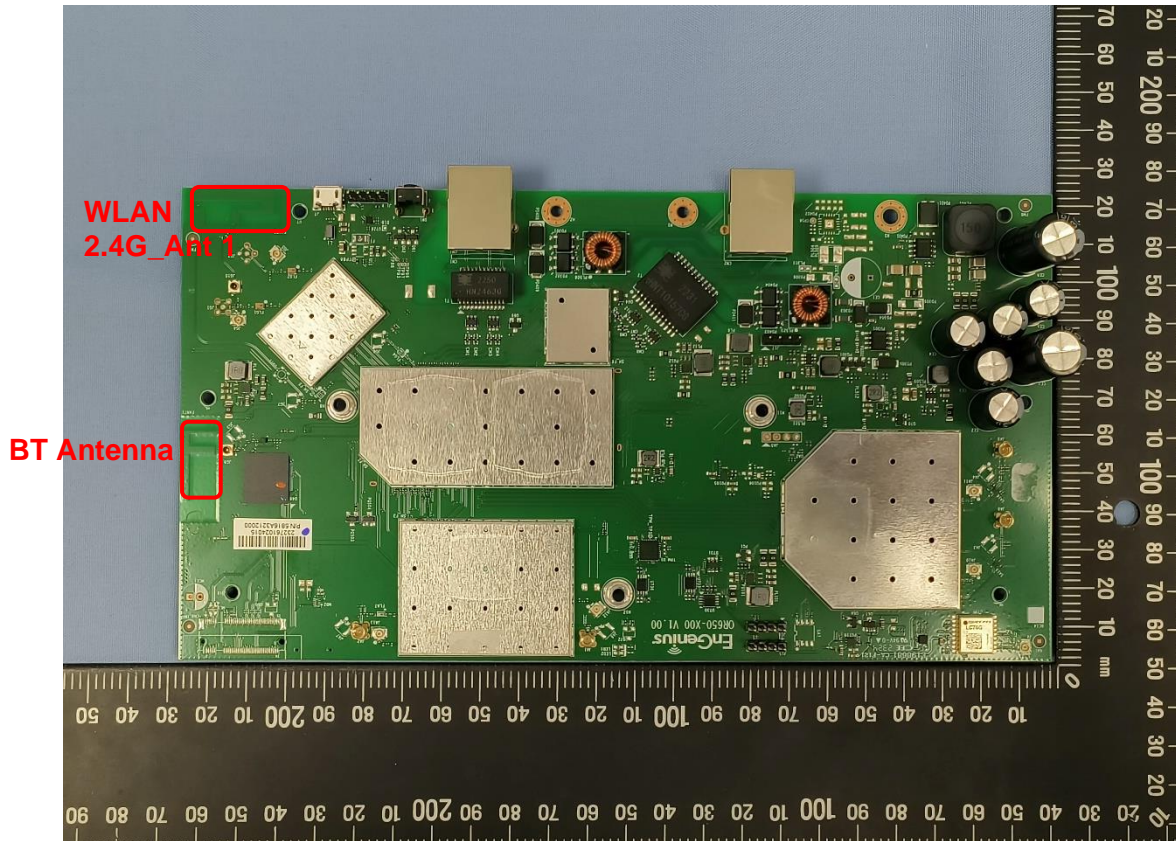

CN23396C 001
CN239FMT 001
CN23MIDW 001
CN238HUK 001
CN23NVJW 001

Product: Outdoor6 2x2 CPE

Type Identification: EOC655, EOC655-C18, EOC655-C23 and EOC655-B18

CN23396C 001
CN239FMT 001
CN23MIDW 001
CN238HUK 001
CN23NVJW 001

Product: Outdoor6 2x2 CPE

Type Identification: EOC655, EOC655-C18, EOC655-C23 and EOC655-B18

CN23396C 001
CN239FMT 001
CN23MIDW 001
CN238HUK 001
CN23NVJW 001

Product: Outdoor6 2x2 CPE

Type Identification: EOC655, EOC655-C18, EOC655-C23 and EOC655-B18