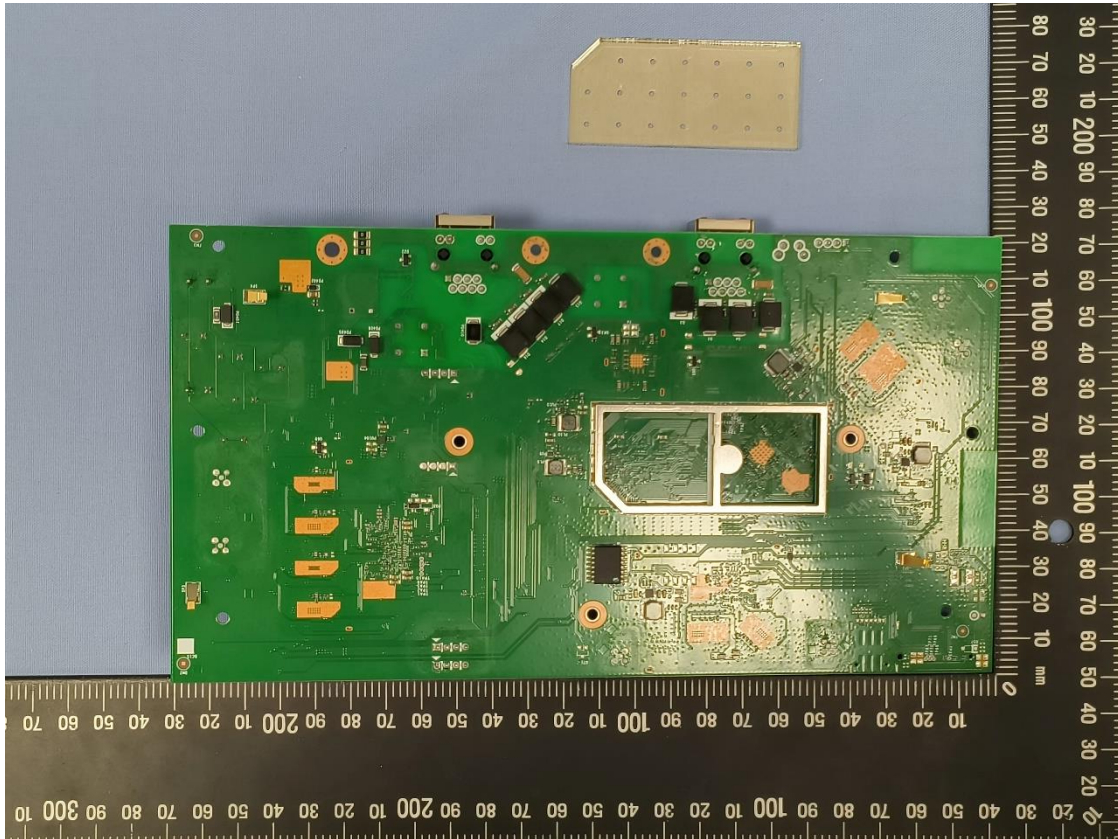

CN23396C 001
CN239FMT 001
CN23MIDW 001
CN238HUK 001
CN23NVJW 001

Product: Outdoor6 2x2 CPE

Type Identification: EOC655, EOC655-C18, EOC655-C23 and EOC655-B18