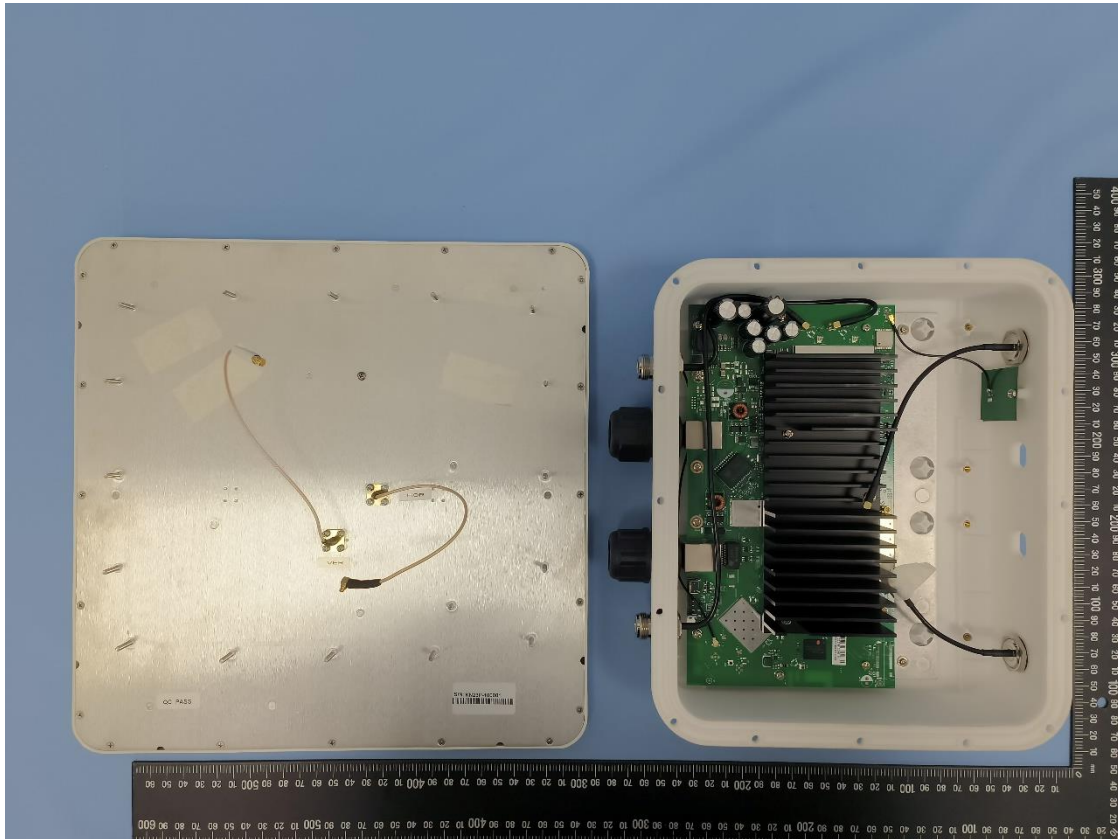

CN23396C 001
CN239FMT 001
CN23MIDW 001
CN238HUK 001
CN23NVJW 001

Product: Outdoor6 2x2 CPE

Type Identification: EOC655, EOC655-C18, EOC655-C23 and EOC655-B18