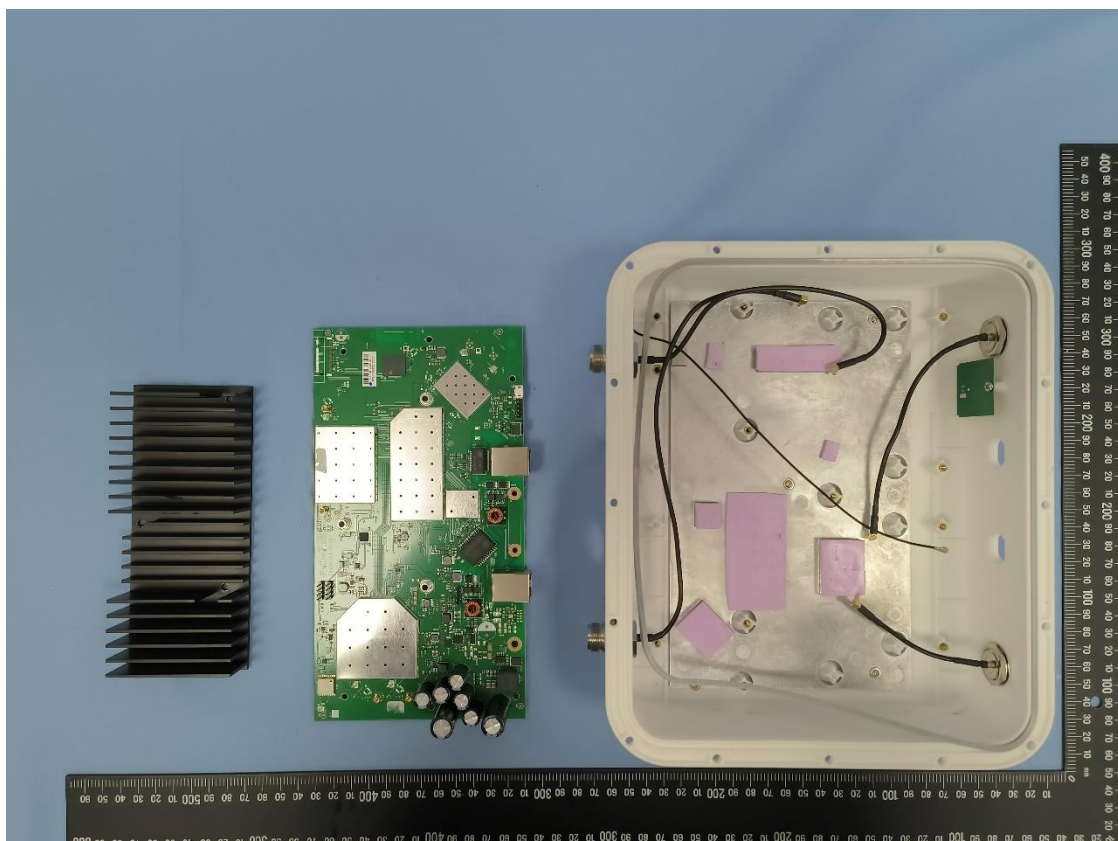

CN23396C 001
CN239FMT 001
CN23MIDW 001
CN238HUK 001
CN23NVJW 001

Product: Outdoor6 2x2 CPE

Type Identification: EOC655, EOC655-C18, EOC655-C23 and EOC655-B18