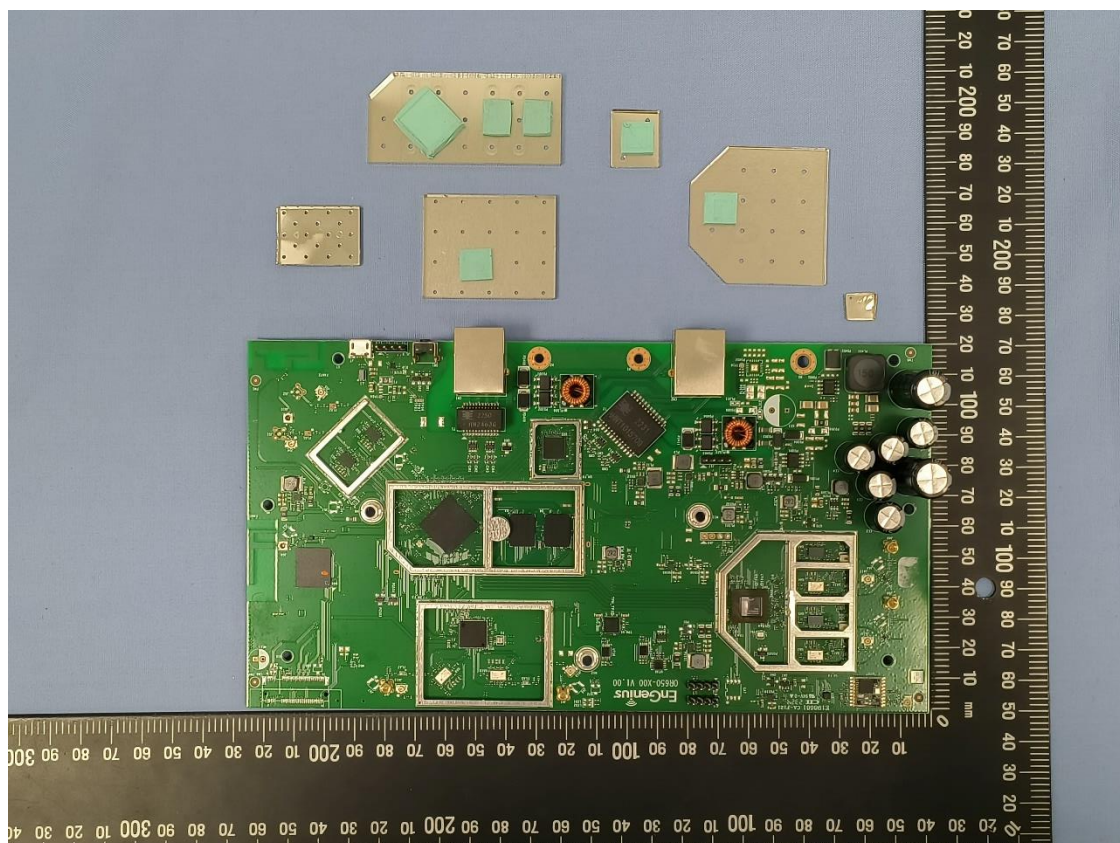

CN23396C 001
CN239FMT 001
CN23MIDW 001
CN238HUK 001
CN23NVJW 001

Product: Outdoor6 2x2 CPE

Type Identification: EOC655, EOC655-C18, EOC655-C23 and EOC655-B18

CN23396C 001
CN239FMT 001
CN23MIDW 001
CN238HUK 001
CN23NVJW 001

Product: Outdoor6 2x2 CPE

Type Identification: EOC655, EOC655-C18, EOC655-C23 and EOC655-B18

CN23396C 001
CN239FMT 001
CN23MIDW 001
CN238HUK 001
CN23NVJW 001

Product: Outdoor6 2x2 CPE

Type Identification: EOC655, EOC655-C18, EOC655-C23 and EOC655-B18