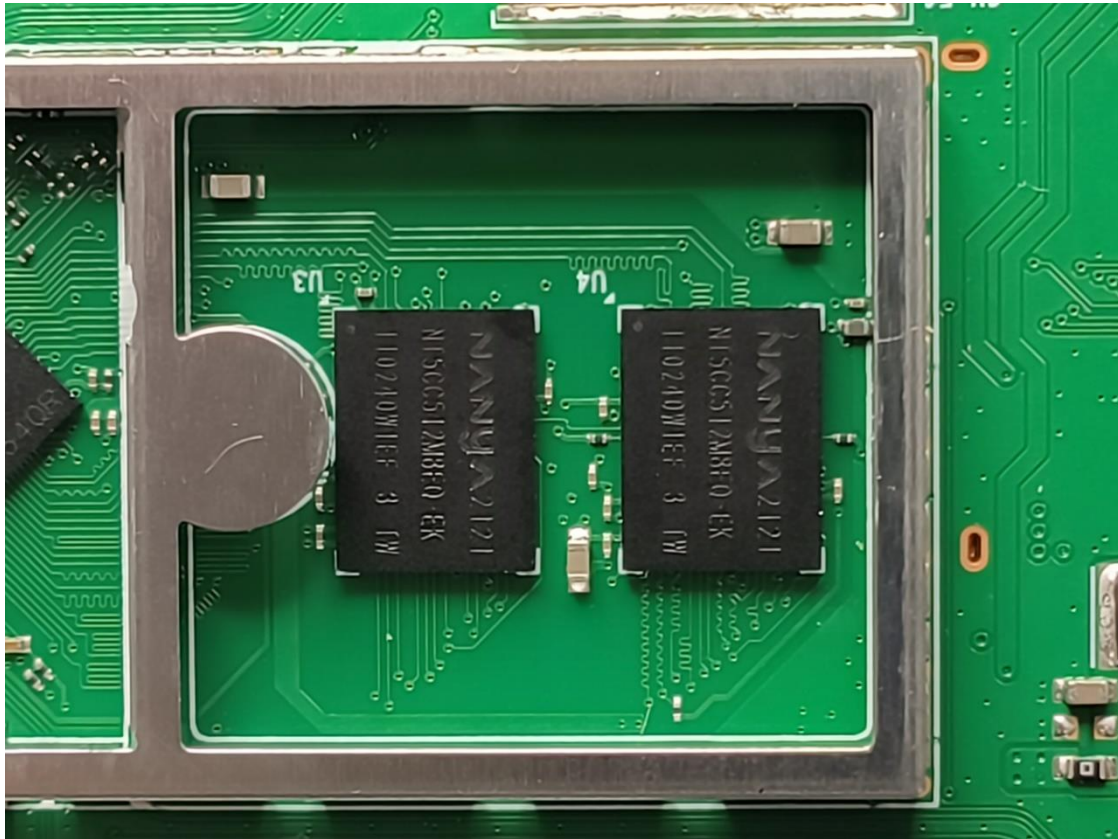

CN23396C 001
CN239FMT 001
CN23MIDW 001
CN238HUK 001
CN23NVJW 001

Product: Outdoor6 2x2 CPE

Type Identification: EOC655, EOC655-C18, EOC655-C23 and EOC655-B18