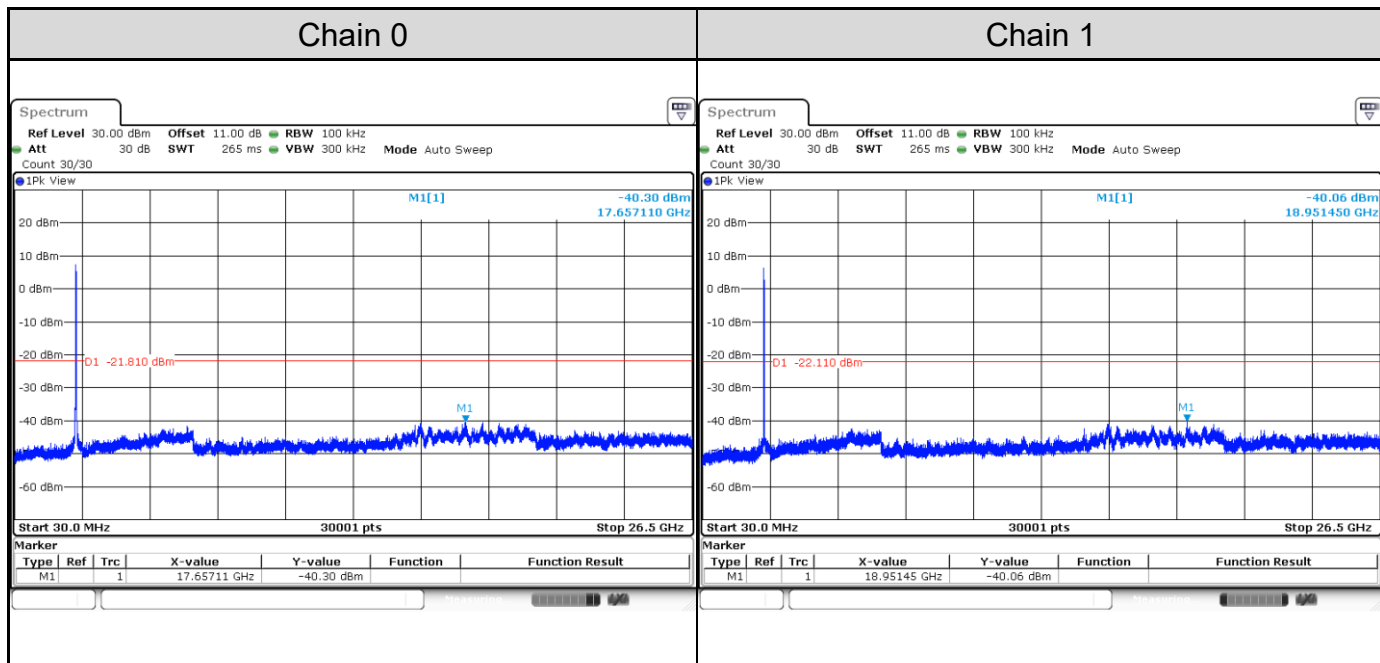

Channel 3

Channel 6

Channel 9

Test Result of Conducted Spurious Emissions

802.11b: 2TX

Channel 1

Channel 6

Channel 11

802.11g: 2TX
Channel 1

Channel 6

Channel 11

802.11ax HE20: 2TX
Channel 1

Channel 6

Channel 11

802.11ax HE40: 2TX
Channel 3

Channel 6

Channel 9

Test Result of Conducted Bandedge
802.11b: 2TX
Channel 1

Channel 11

802.11g: 2TX
Channel 1

Channel 11

802.11ax HE20: 2TX
Channel 1

Channel 11

802.11ax HE40: 2TX
Channel 3