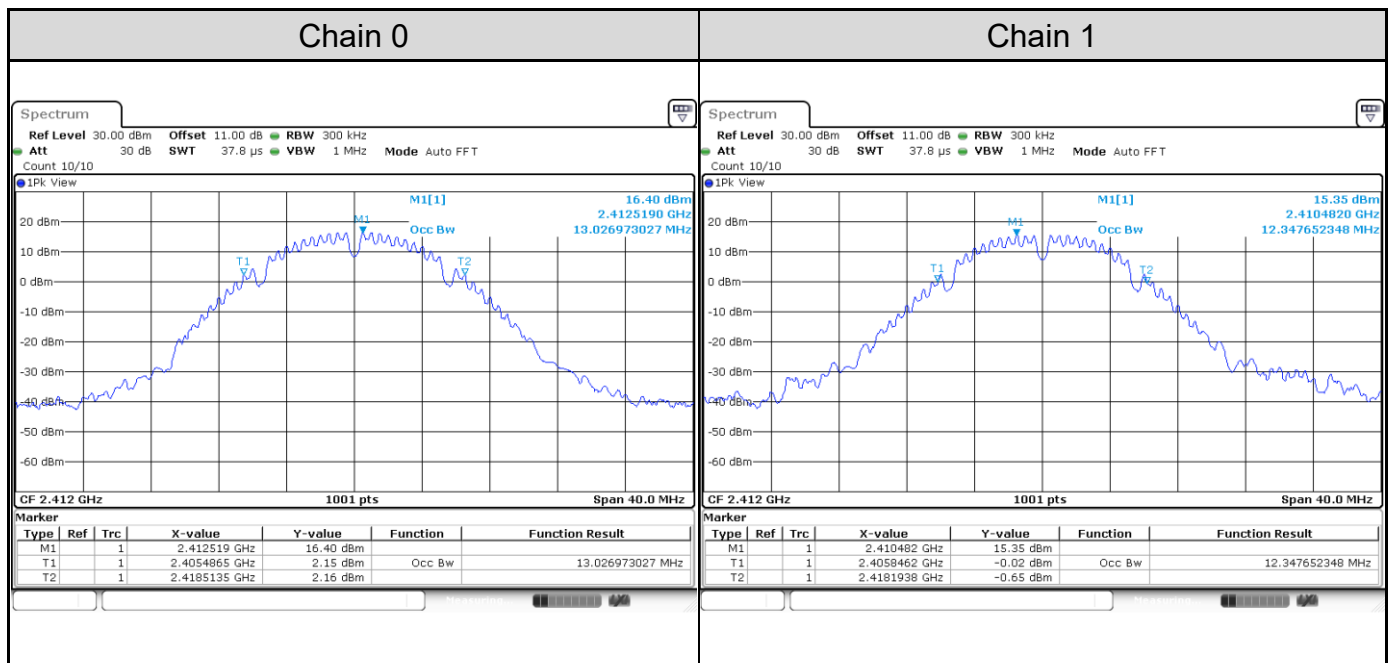

Channel 1

Channel 6

Channel 11

802.11ax HE20: 2TX

Channel	Frequency (MHz)	6 dB Bandwidth (MHz)		Limit (MHz)	Result
		Chain 0	Chain 1		
1	2412	15.10	13.83	> 0.5	Pass
6	2437	15.06	15.03	> 0.5	Pass
11	2462	15.10	15.03	> 0.5	Pass

Channel 1

Channel 6

Channel 11

802.11ax HE40: 2TX

Channel	Frequency (MHz)	6 dB Bandwidth (MHz)		Limit (MHz)	Result
		Chain 0	Chain 1		
3	2422	35.08	32.53	> 0.5	Pass
6	2437	35.01	33.73	> 0.5	Pass
9	2452	35.08	33.73	> 0.5	Pass

Channel 3

Channel 6

Channel 9

Test Result of 99% Occupied Bandwidth
802.11b: 2TX

Channel	Frequency (MHz)	99% Bandwidth (MHz)	
		Chain 0	Chain 1
1	2412	13.03	12.35
6	2437	12.75	13.15
11	2462	13.11	13.23

Channel 1

Channel 6

Channel 11

802.11g: 2TX

Channel	Frequency (MHz)	99% Bandwidth (MHz)	
		Chain 0	Chain 1
1	2412	16.22	16.22
6	2437	16.30	16.46
11	2462	16.22	16.22

Channel 1

Channel 6

Channel 11

802.11ax HE20: 2TX