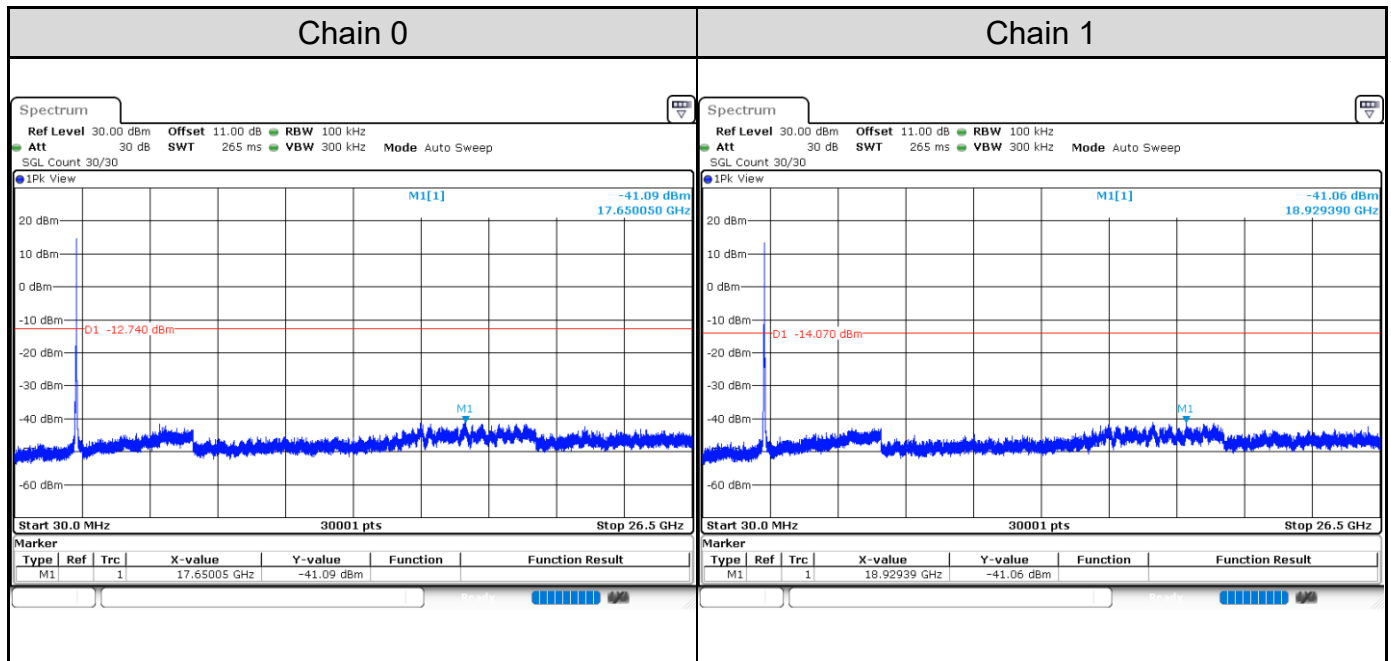

Channel 3

Channel 6

Channel 9

Test Result of Conducted Spurious Emissions

802.11b: 2TX

Channel 1

Channel 6

Channel 11

802.11g: 2TX
Channel 1

Channel 6

Channel 11

802.11ax HE20: 2TX
Channel 1

Channel 6

Channel 11

802.11ax HE40: 2TX
Channel 3

Channel 6