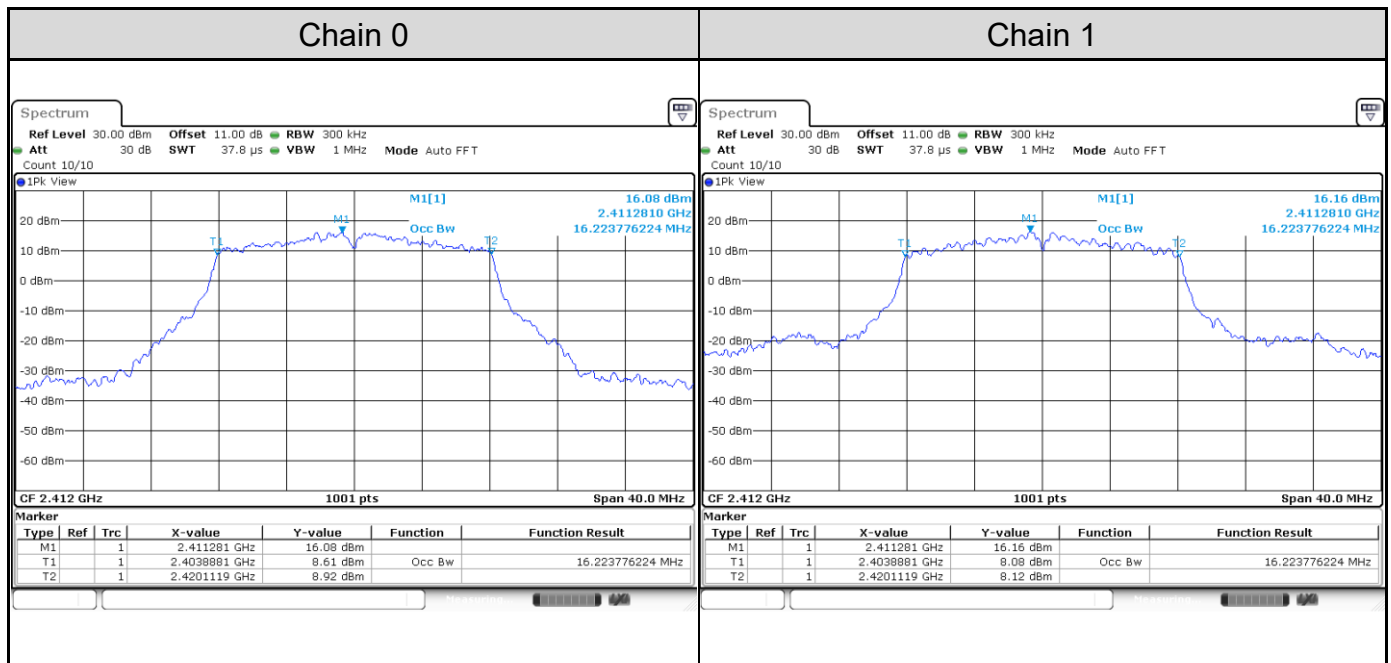

Channel 3

Channel 6

Channel 9

Test Result of 99% Occupied Bandwidth
802.11b: 2TX

Channel	Frequency (MHz)	99% Bandwidth (MHz)	
		Chain 0	Chain 1
1	2412	13.03	12.35
6	2437	12.75	13.15
11	2462	13.11	13.23

Channel 1

Channel 6

Channel 11

802.11g: 2TX

Channel	Frequency (MHz)	99% Bandwidth (MHz)	
		Chain 0	Chain 1
1	2412	16.22	16.22
6	2437	16.30	16.46
11	2462	16.22	16.22

Channel 1

Channel 6

Channel 11

802.11ax HE20: 2TX