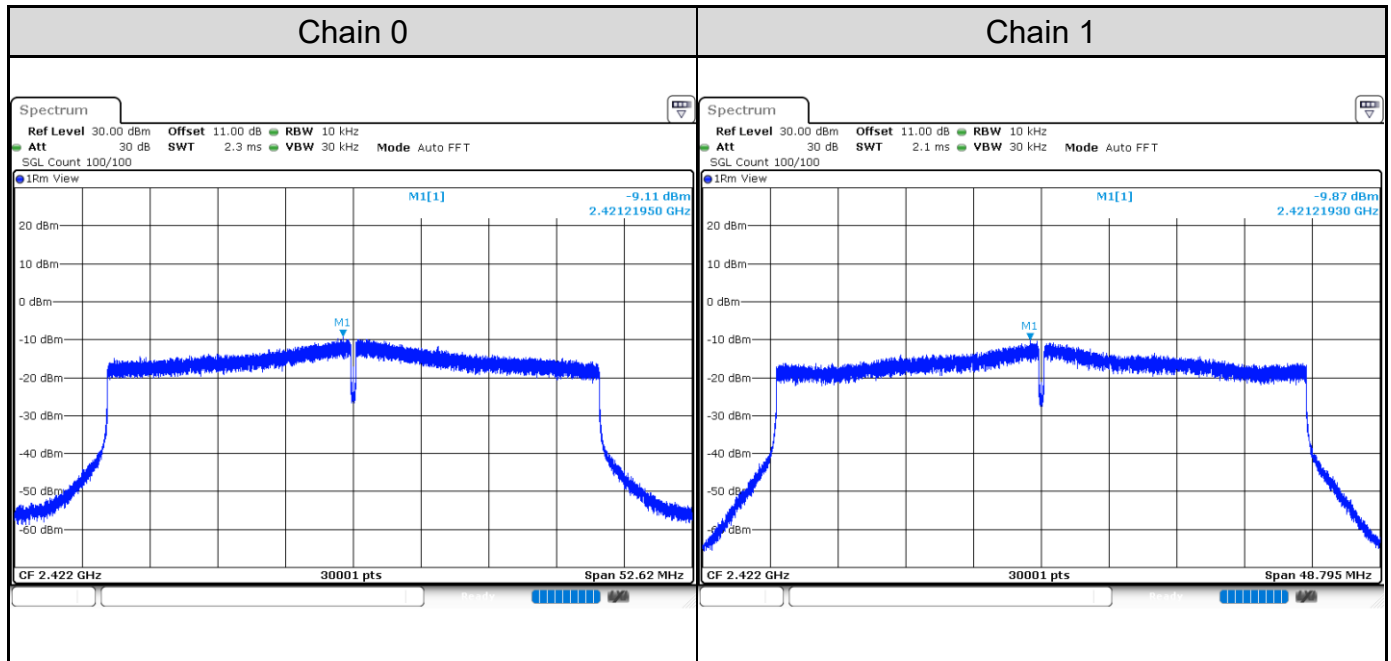

Channel 1

Channel 6

Channel 11

802.11ax HE40: 2TX

Channel	Frequency (MHz)	Power Density (dBm)		Total PSD with Duty Factor (dBm)	Limit (dBm)	Result
		Chain 0	Chain 1			
3	2422	-9.11	-9.87	-6.01	7.44	Pass
6	2437	-6.84	-7.79	-3.83	7.44	Pass
9	2452	-9.18	-9.25	-5.75	7.44	Pass

Channel 3

Channel 6

Channel 9

Test Result of Conducted Spurious Emissions

802.11b: 2TX

Channel 1

Channel 6

Channel 11