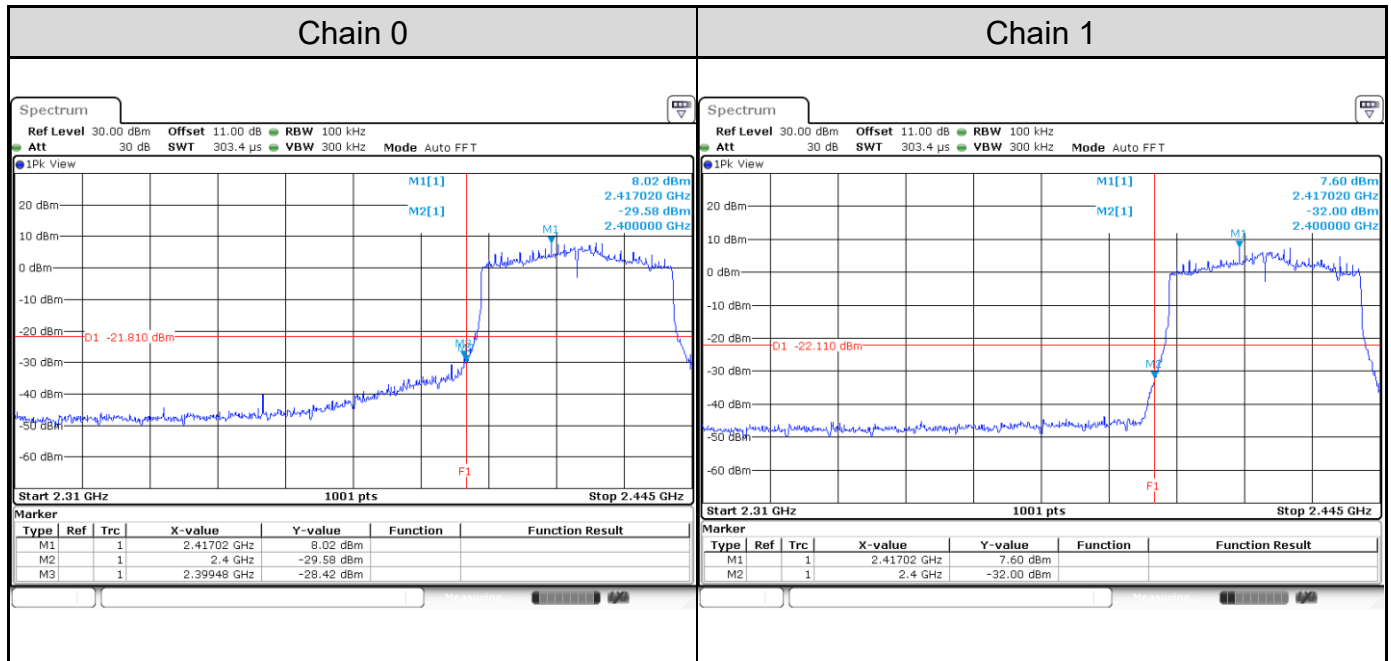

Channel 3

Channel 6

Channel 9

Test Result of Conducted Spurious Emissions

802.11b: 2TX

Channel 1

Channel 6

Channel 11

802.11g: 2TX
Channel 1

Channel 6

Channel 11

802.11ax HE20: 2TX
Channel 1

Channel 6

Channel 11

802.11ax HE40: 2TX
Channel 3

Channel 6

Channel 9

Test Result of Conducted Bandedge
802.11b: 2TX
Channel 1

Channel 11

802.11g: 2TX
Channel 1

Channel 11

802.11ax HE20: 2TX
Channel 1

Channel 11

802.11ax HE40: 2TX
Channel 3