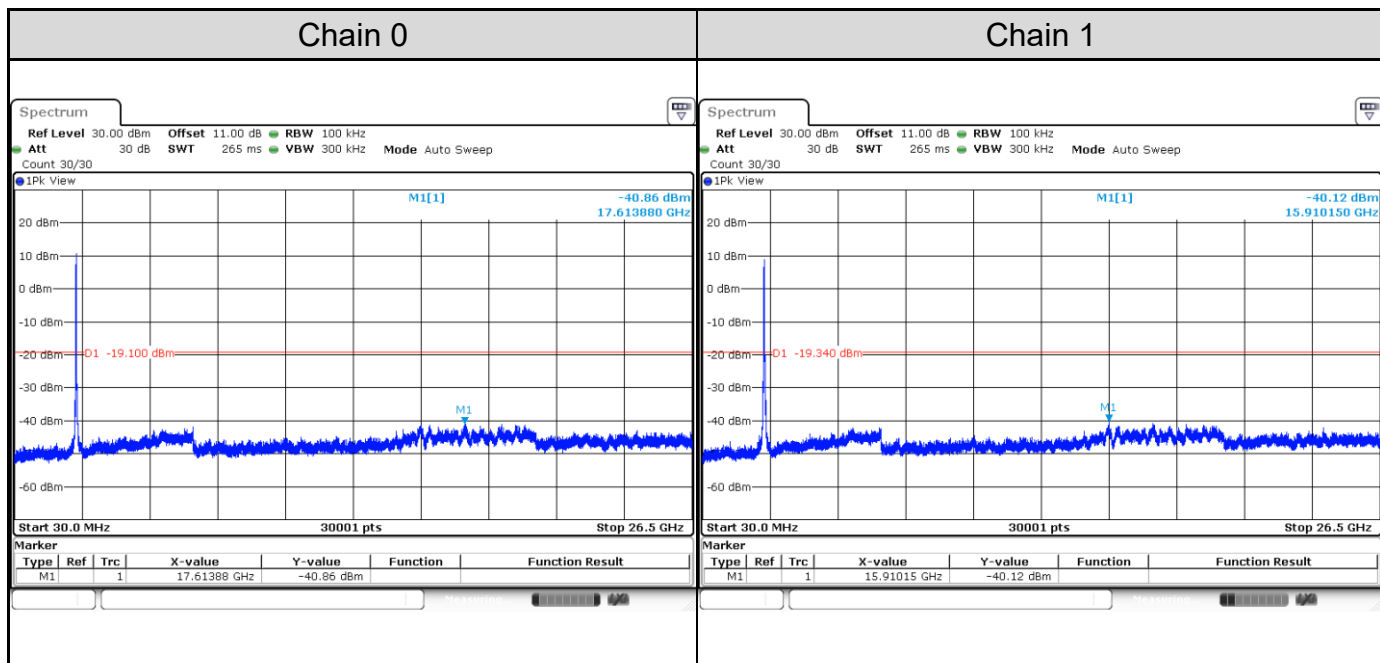

Channel 3

Channel 6

Channel 9

Test Result of Conducted Spurious Emissions

802.11b: 2TX

Channel 1

Channel 6

Channel 11

802.11g: 2TX
Channel 1

Channel 6

Channel 11

802.11ax HE20: 2TX
Channel 1

Channel 6

Channel 11

802.11ax HE40: 2TX
Channel 3

Channel 6

Channel 9

Test Result of Conducted Bandedge
802.11b: 2TX
Channel 1

Channel 11

802.11g: 2TX
Channel 1

Channel 11

802.11ax HE20: 2TX
Channel 1

Channel 11

802.11ax HE40: 2TX
Channel 3