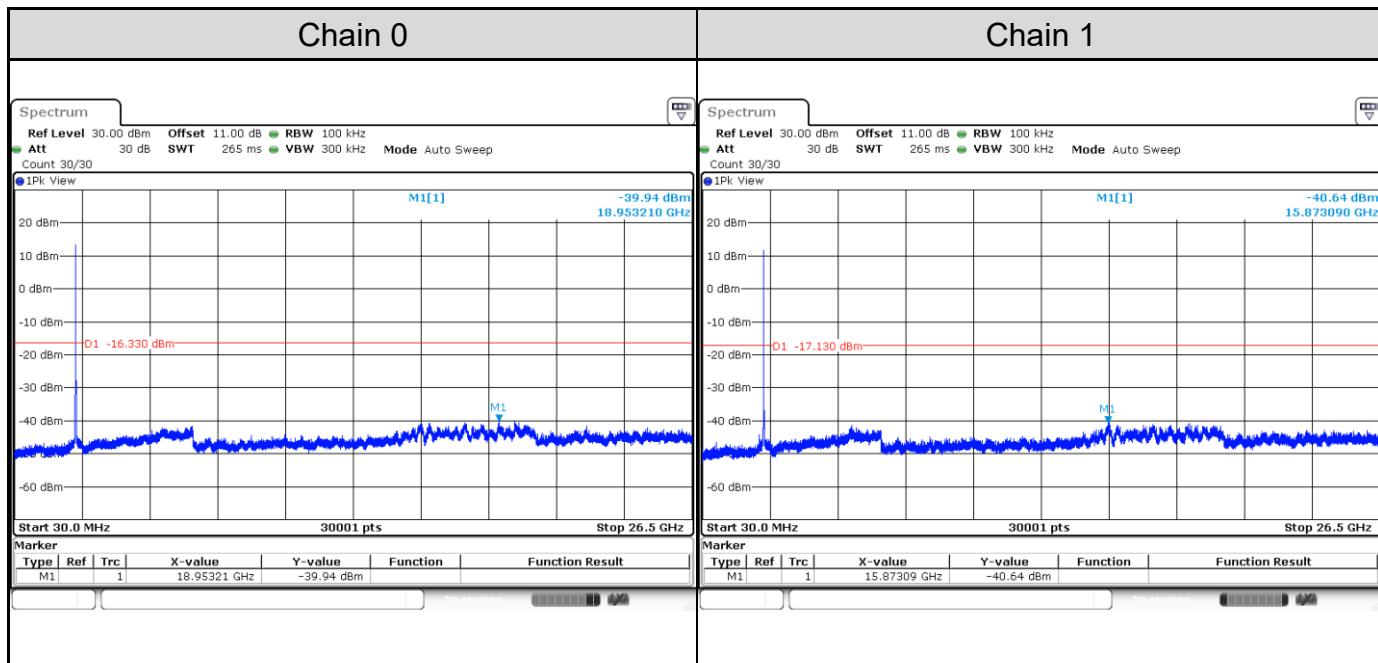

Channel 3

Channel 6

Channel 9

Test Result of Conducted Spurious Emissions

802.11b: 2TX

Channel 1

Channel 6

Channel 11

802.11g: 2TX
Channel 1

Channel 6

Channel 11

802.11ax HE20: 2TX
Channel 1

Channel 6

Channel 11

802.11ax HE40: 2TX
Channel 3

Channel 6