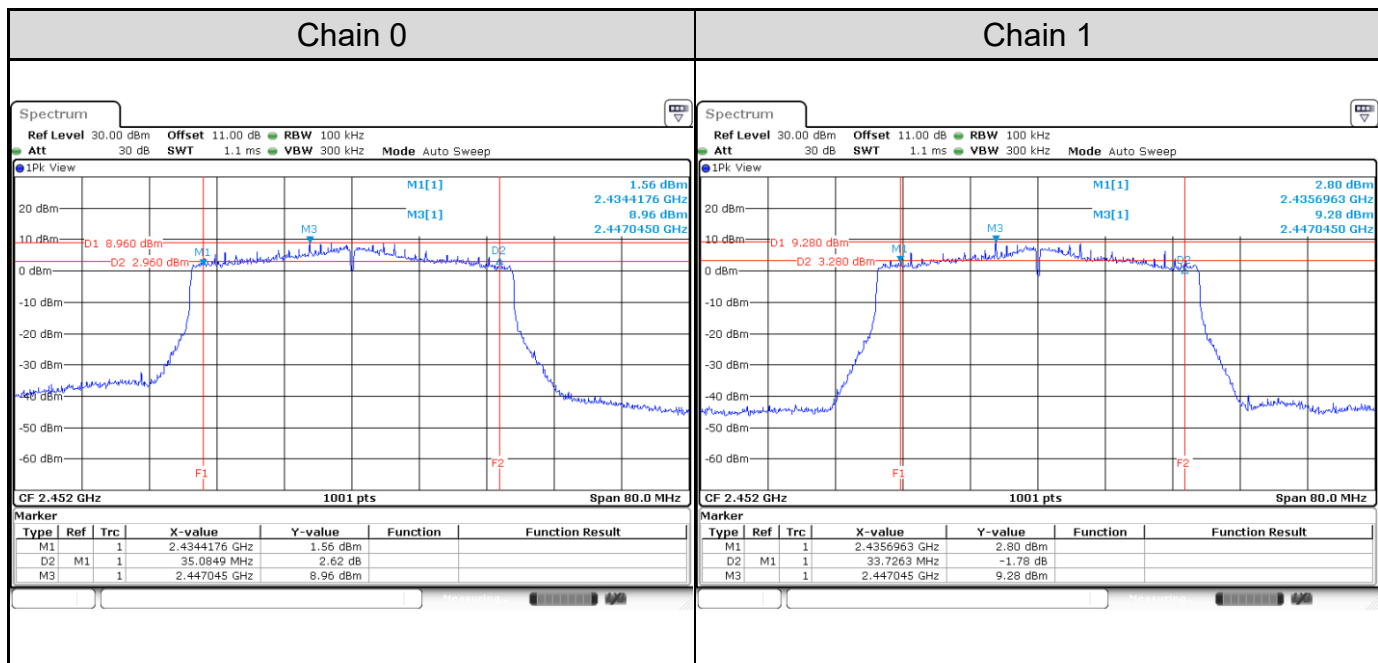

Channel 1

Channel 6

Channel 11

802.11g: 2TX

Channel	Frequency (MHz)	6 dB Bandwidth (MHz)		Limit (MHz)	Result
		Chain 0	Chain 1		
1	2412	15.10	14.99	> 0.5	Pass
6	2437	15.06	15.03	> 0.5	Pass
11	2462	15.06	15.03	> 0.5	Pass

Channel 1

Channel 6

Channel 11

802.11ax HE20: 2TX

Channel	Frequency (MHz)	6 dB Bandwidth (MHz)		Limit (MHz)	Result
		Chain 0	Chain 1		
1	2412	15.10	13.83	> 0.5	Pass
6	2437	15.06	15.03	> 0.5	Pass
11	2462	15.10	15.03	> 0.5	Pass

Channel 1

Channel 6

Channel 11

802.11ax HE40: 2TX

Channel	Frequency (MHz)	6 dB Bandwidth (MHz)		Limit (MHz)	Result
		Chain 0	Chain 1		
3	2422	35.08	32.53	> 0.5	Pass
6	2437	35.01	33.73	> 0.5	Pass
9	2452	35.08	33.73	> 0.5	Pass

Channel 3

Channel 6

Channel 9

Test Result of 99% Occupied Bandwidth
802.11b: 2TX

Channel	Frequency (MHz)	99% Bandwidth (MHz)	
		Chain 0	Chain 1
1	2412	13.03	12.35
6	2437	12.75	13.15
11	2462	13.11	13.23

Channel 1