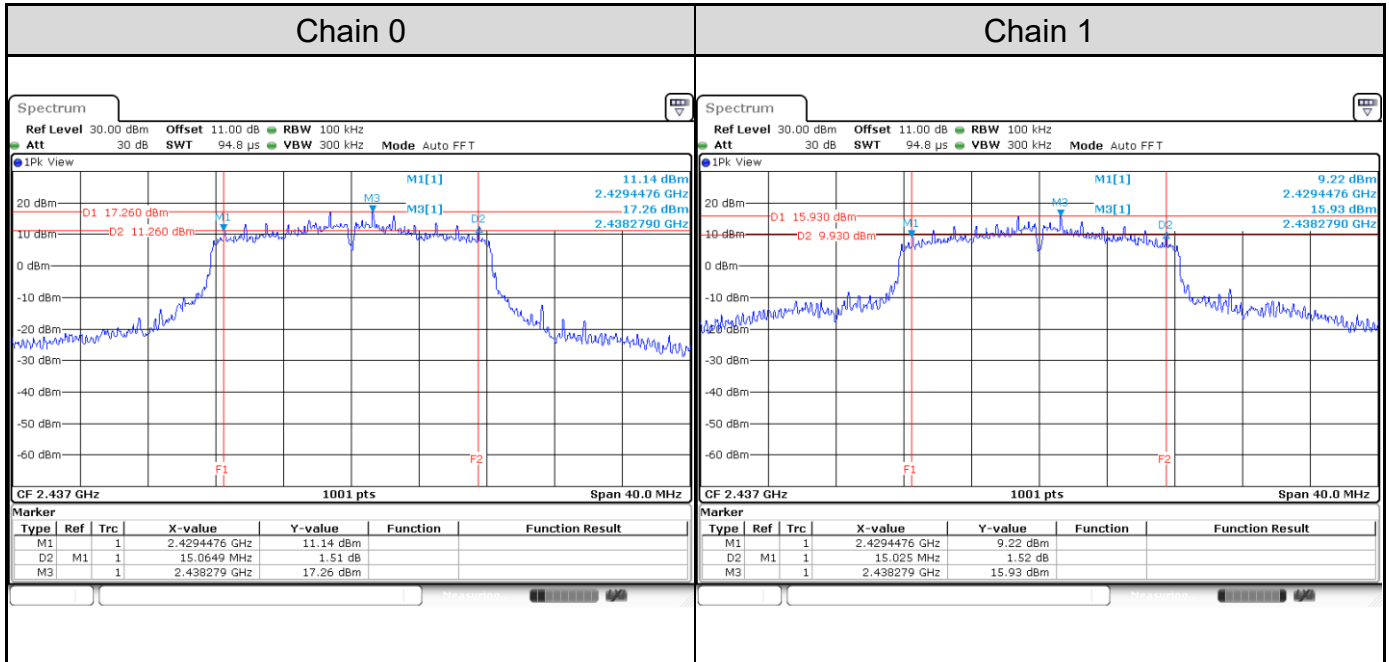

Appendix A: Test Results of Conducted Test

Test Result of 6 dB Bandwidth

802.11b: 2TX

Channel	Frequency (MHz)	6 dB Bandwidth (MHz)		Limit (MHz)	Result
		Chain 0	Chain 1		
1	2412	7.79	7.51	> 0.5	Pass
6	2437	7.11	7.03	> 0.5	Pass
11	2462	7.11	7.03	> 0.5	Pass

Channel 1

Channel 6

Channel 11

802.11g: 2TX

Channel	Frequency (MHz)	6 dB Bandwidth (MHz)		Limit (MHz)	Result
		Chain 0	Chain 1		
1	2412	15.10	14.99	> 0.5	Pass
6	2437	15.06	15.03	> 0.5	Pass
11	2462	15.06	15.03	> 0.5	Pass

Channel 1

Channel 6

Channel 11

802.11ax HE20: 2TX

Channel	Frequency (MHz)	6 dB Bandwidth (MHz)		Limit (MHz)	Result
		Chain 0	Chain 1		
1	2412	15.10	13.83	> 0.5	Pass
6	2437	15.06	15.03	> 0.5	Pass
11	2462	15.10	15.03	> 0.5	Pass