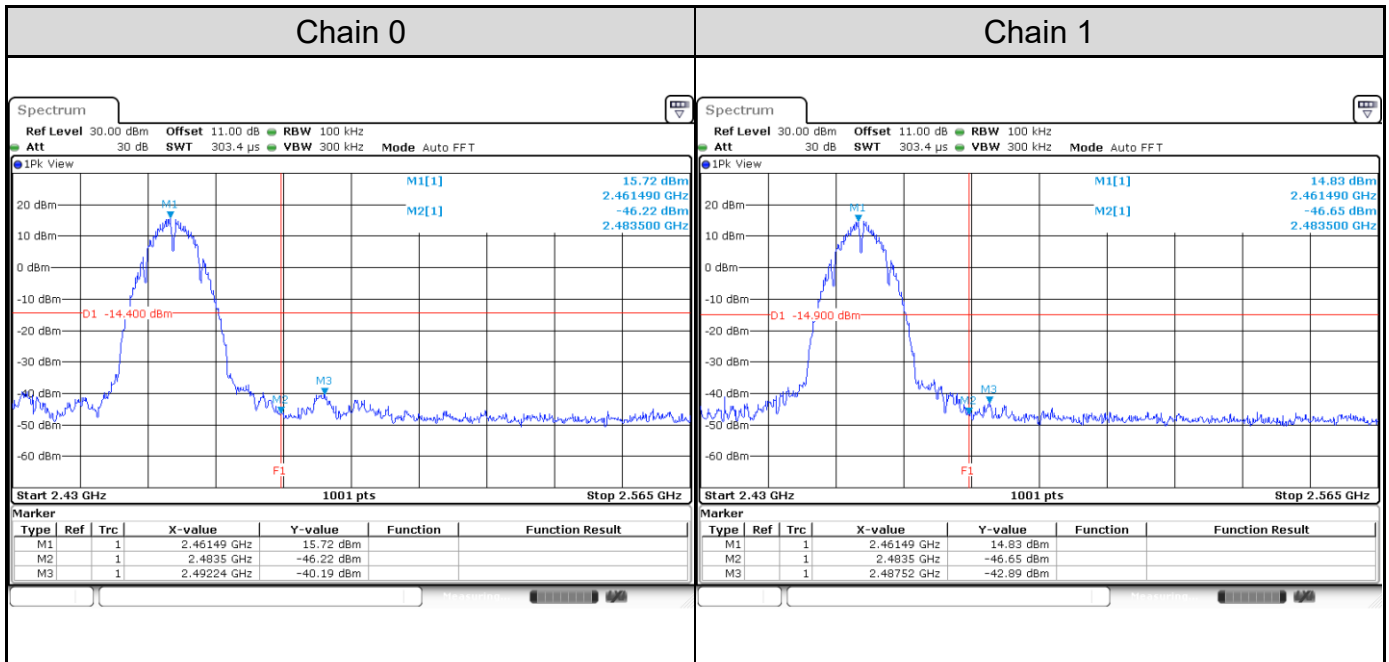

Channel 3

Channel 6

Channel 9

Test Result of Conducted Spurious Emissions

802.11b: 2TX

Channel 1

Channel 6

Channel 11

802.11g: 2TX
Channel 1

Channel 6

Channel 11

802.11ax HE20: 2TX
Channel 1

Channel 6

Channel 11

802.11ax HE40: 2TX
Channel 3

Channel 6

Channel 9

Test Result of Conducted Bandedge
802.11b: 2TX
Channel 1

Channel 11

802.11g: 2TX
Channel 1

Channel 11

802.11ax HE20: 2TX
Channel 1

Channel 11

802.11ax HE40: 2TX
Channel 3