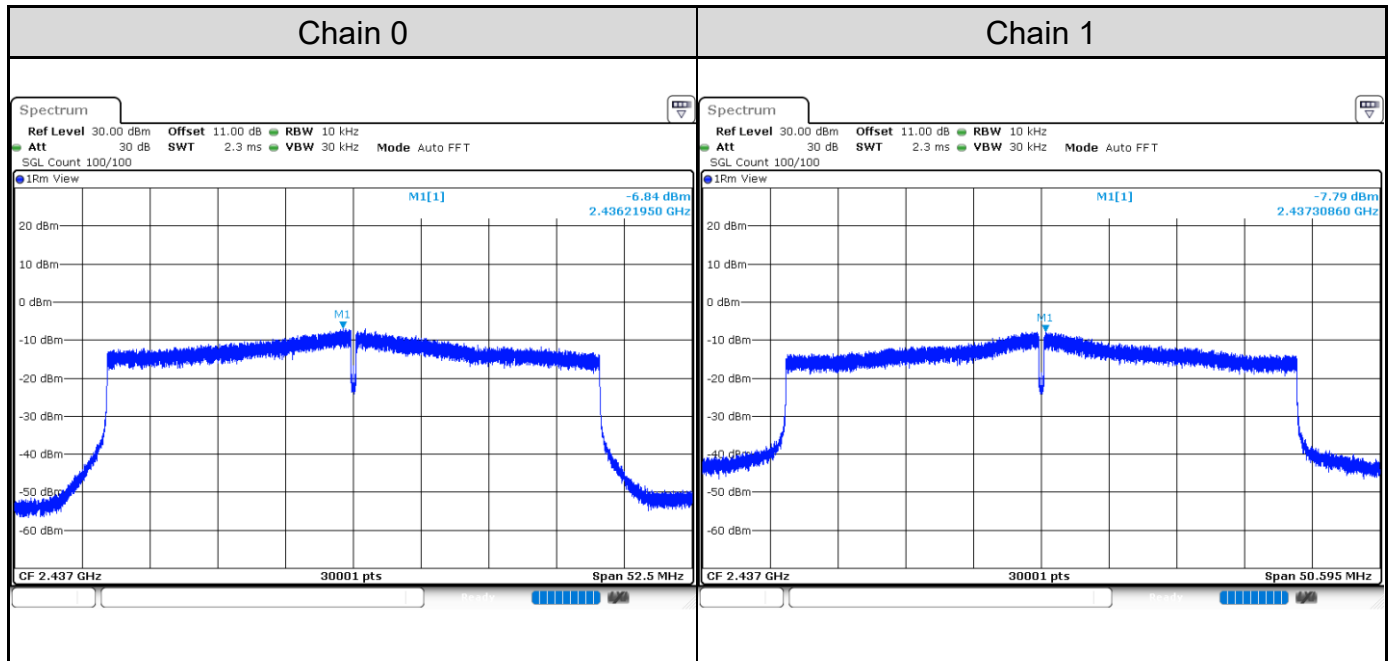

Channel 1

Channel 6

Channel 11

802.11ax HE40: 2TX

Channel	Frequency (MHz)	Power Density (dBm)		Total PSD with Duty Factor (dBm)	Limit (dBm)	Result
		Chain 0	Chain 1			
3	2422	-9.11	-9.87	-6.01	7.44	Pass
6	2437	-6.84	-7.79	-3.83	7.44	Pass
9	2452	-9.18	-9.25	-5.75	7.44	Pass

Channel 3

Channel 6

Channel 9

Test Result of Conducted Spurious Emissions

802.11b: 2TX

Channel 1

Channel 6

Channel 11