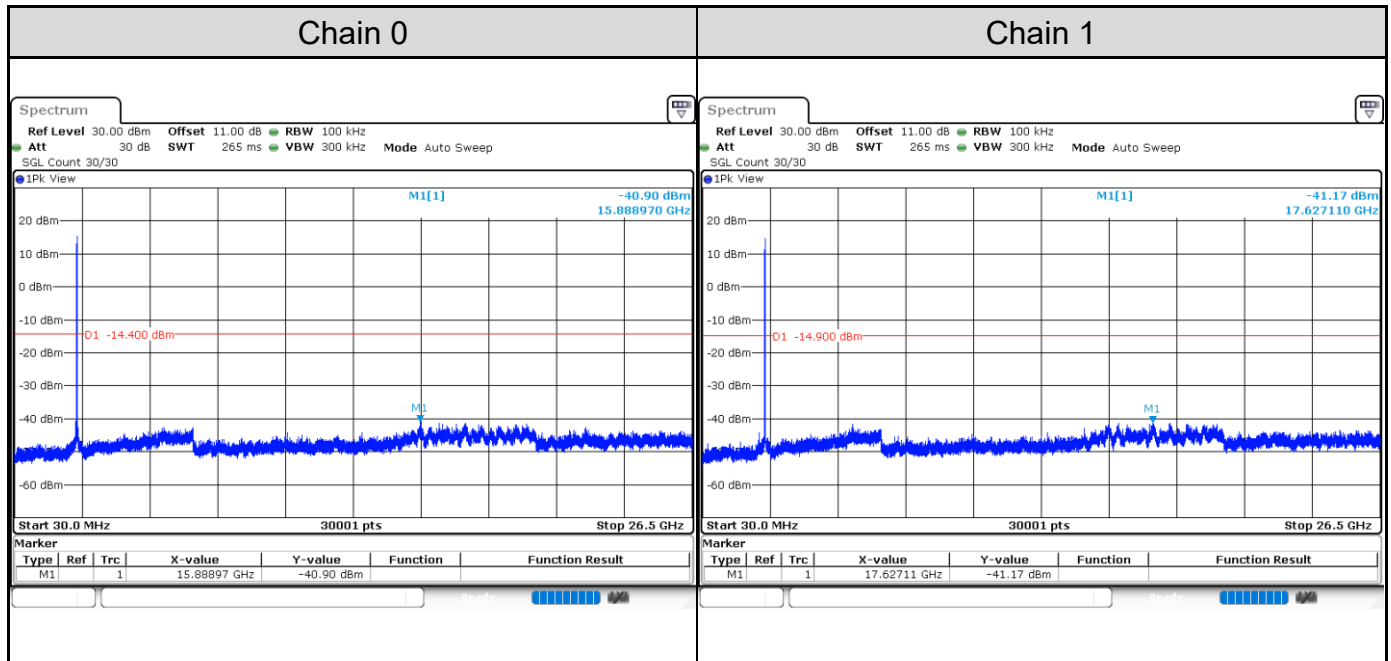

Channel 3

Channel 6

Channel 9

Test Result of Conducted Spurious Emissions

802.11b: 2TX

Channel 1

Channel 6

Channel 11

802.11g: 2TX
Channel 1

Channel 6

Channel 11

802.11ax HE20: 2TX
Channel 1

Channel 6

Channel 11

802.11ax HE40: 2TX
Channel 3

Channel 6