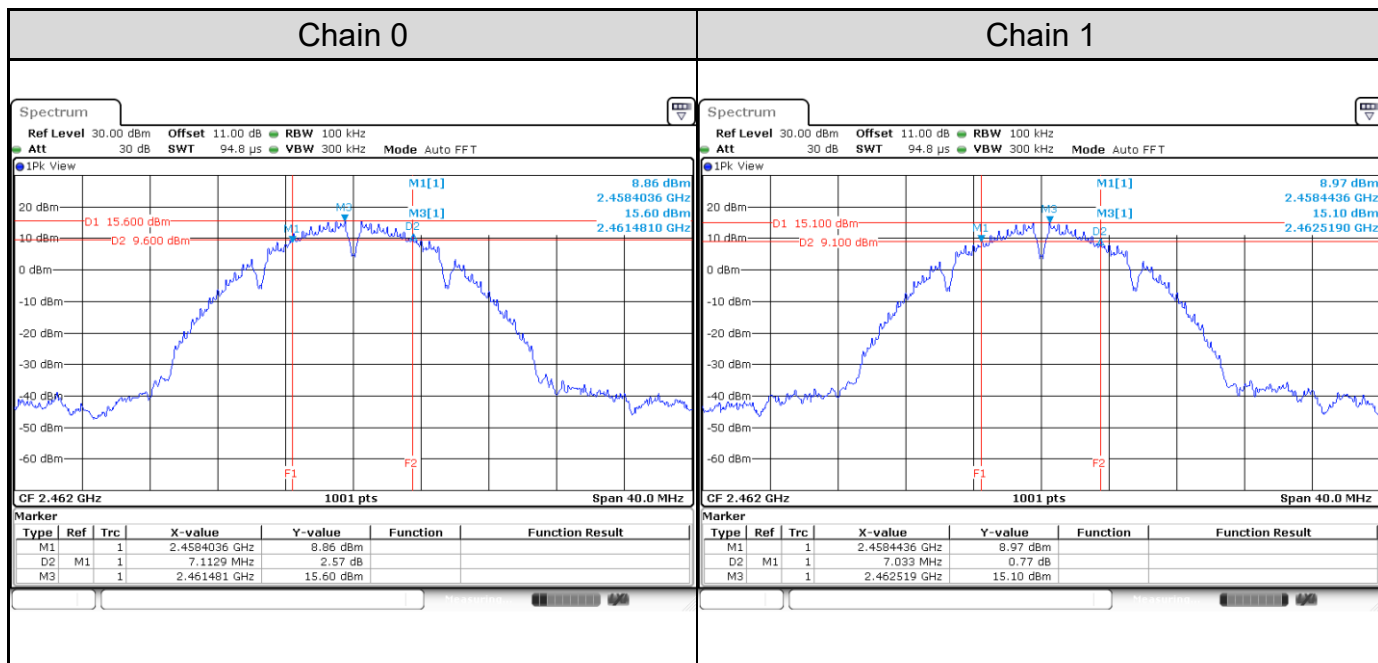

Appendix A: Test Results of Conducted Test

Test Result of 6 dB Bandwidth

802.11b: 2TX

Channel	Frequency (MHz)	6 dB Bandwidth (MHz)		Limit (MHz)	Result
		Chain 0	Chain 1		
1	2412	7.79	7.51	> 0.5	Pass
6	2437	7.11	7.03	> 0.5	Pass
11	2462	7.11	7.03	> 0.5	Pass

Channel 1

Channel 6

Channel 11

802.11g: 2TX

Channel	Frequency (MHz)	6 dB Bandwidth (MHz)		Limit (MHz)	Result
		Chain 0	Chain 1		
1	2412	15.10	14.99	> 0.5	Pass
6	2437	15.06	15.03	> 0.5	Pass
11	2462	15.06	15.03	> 0.5	Pass

Channel 1

Channel 6

Channel 11

802.11ax HE20: 2TX

Channel	Frequency (MHz)	6 dB Bandwidth (MHz)		Limit (MHz)	Result
		Chain 0	Chain 1		
1	2412	15.10	13.83	> 0.5	Pass
6	2437	15.06	15.03	> 0.5	Pass
11	2462	15.10	15.03	> 0.5	Pass