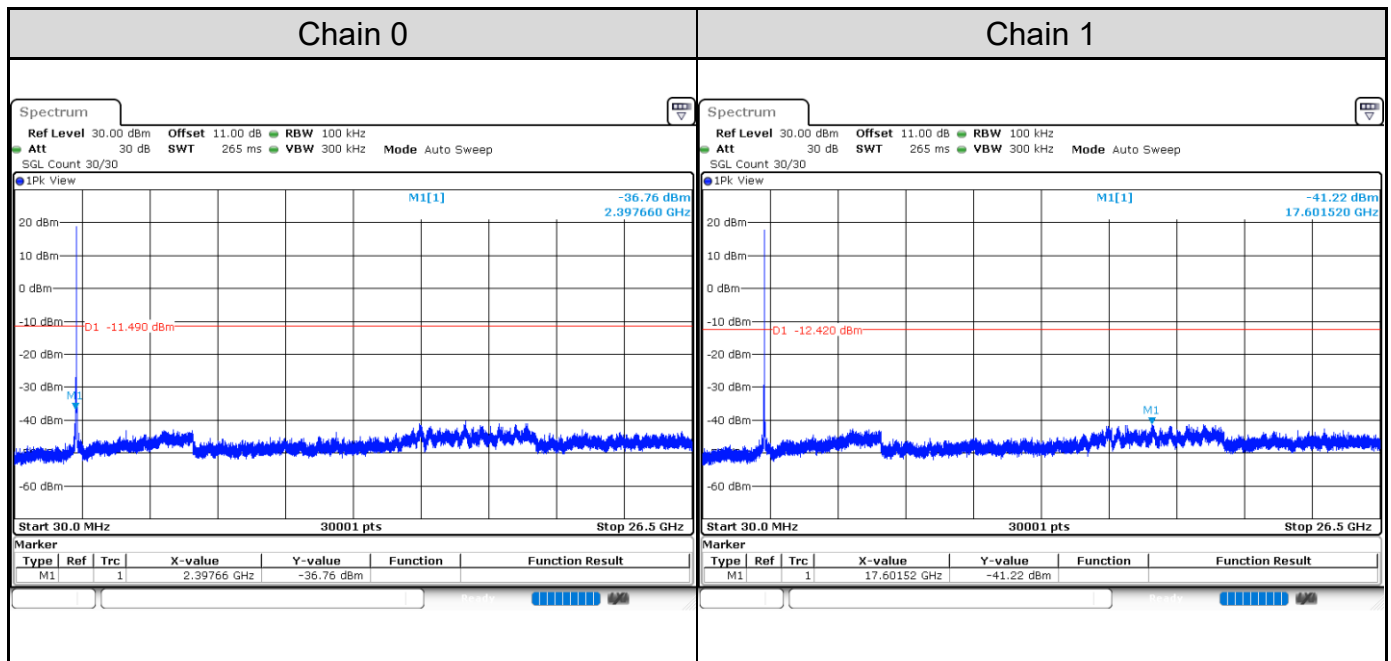

Channel 3

Channel 6

Channel 9

Test Result of Conducted Spurious Emissions

802.11b: 2TX

Channel 1

Channel 6

Channel 11

802.11g: 2TX
Channel 1

Channel 6

Channel 11

802.11ax HE20: 2TX
Channel 1

Channel 6

Channel 11

802.11ax HE40: 2TX
Channel 3

Channel 6