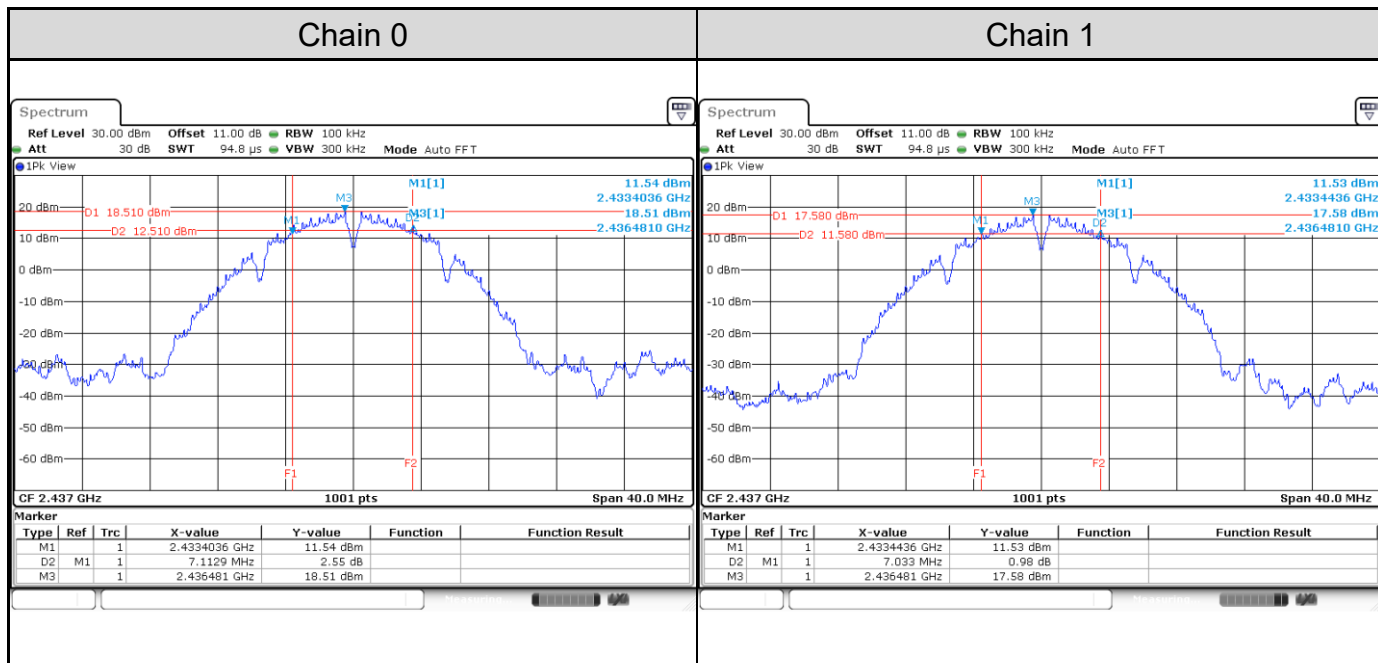

Appendix A: Test Results of Conducted Test

Test Result of 6 dB Bandwidth

802.11b: 2TX

Channel	Frequency (MHz)	6 dB Bandwidth (MHz)		Limit (MHz)	Result
		Chain 0	Chain 1		
1	2412	7.79	7.51	> 0.5	Pass
6	2437	7.11	7.03	> 0.5	Pass
11	2462	7.11	7.03	> 0.5	Pass

Channel 1

Channel 6

Channel 11

802.11g: 2TX

Channel	Frequency (MHz)	6 dB Bandwidth (MHz)		Limit (MHz)	Result
		Chain 0	Chain 1		
1	2412	15.10	14.99	> 0.5	Pass
6	2437	15.06	15.03	> 0.5	Pass
11	2462	15.06	15.03	> 0.5	Pass

Channel 1

Channel 6

Channel 11

802.11ax HE20: 2TX

Channel	Frequency (MHz)	6 dB Bandwidth (MHz)		Limit (MHz)	Result
		Chain 0	Chain 1		
1	2412	15.10	13.83	> 0.5	Pass
6	2437	15.06	15.03	> 0.5	Pass
11	2462	15.10	15.03	> 0.5	Pass