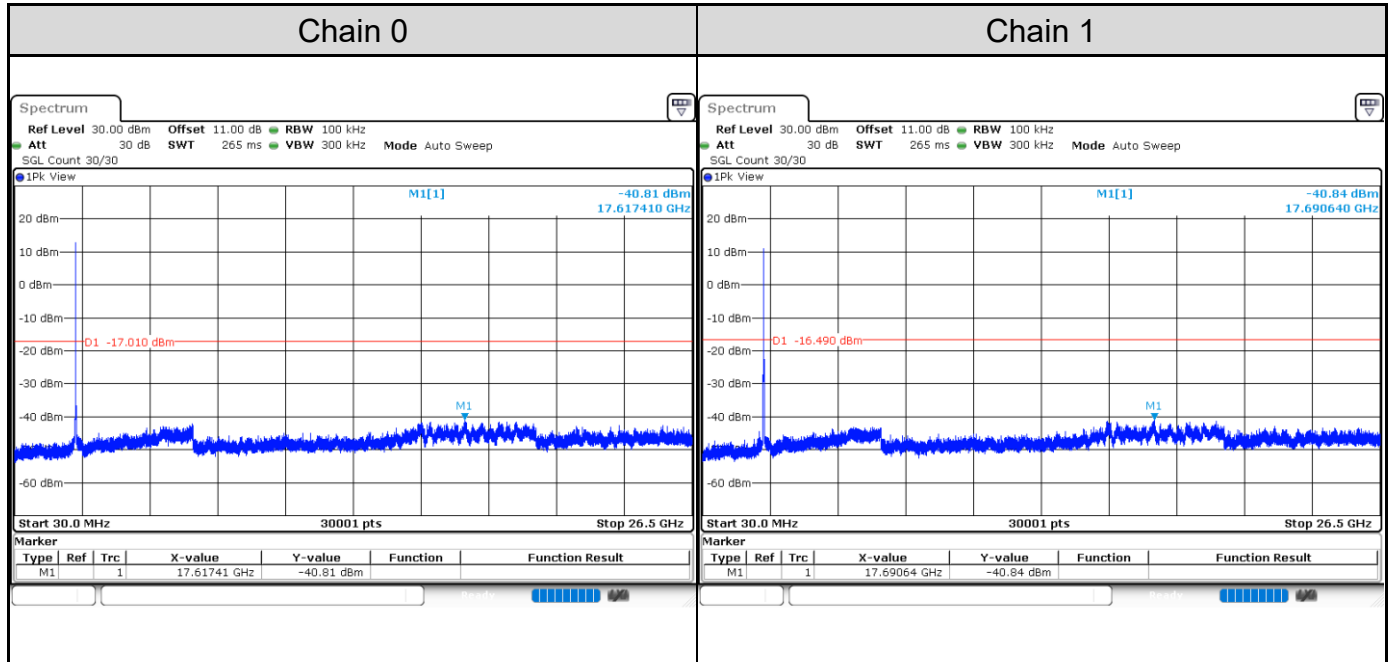

Channel 3

Channel 6

Channel 9

Test Result of Conducted Spurious Emissions

802.11b: 2TX

Channel 1

Channel 6

Channel 11

802.11g: 2TX
Channel 1

Channel 6

Channel 11

802.11ax HE20: 2TX
Channel 1

Channel 6

Channel 11

802.11ax HE40: 2TX
Channel 3

Channel 6