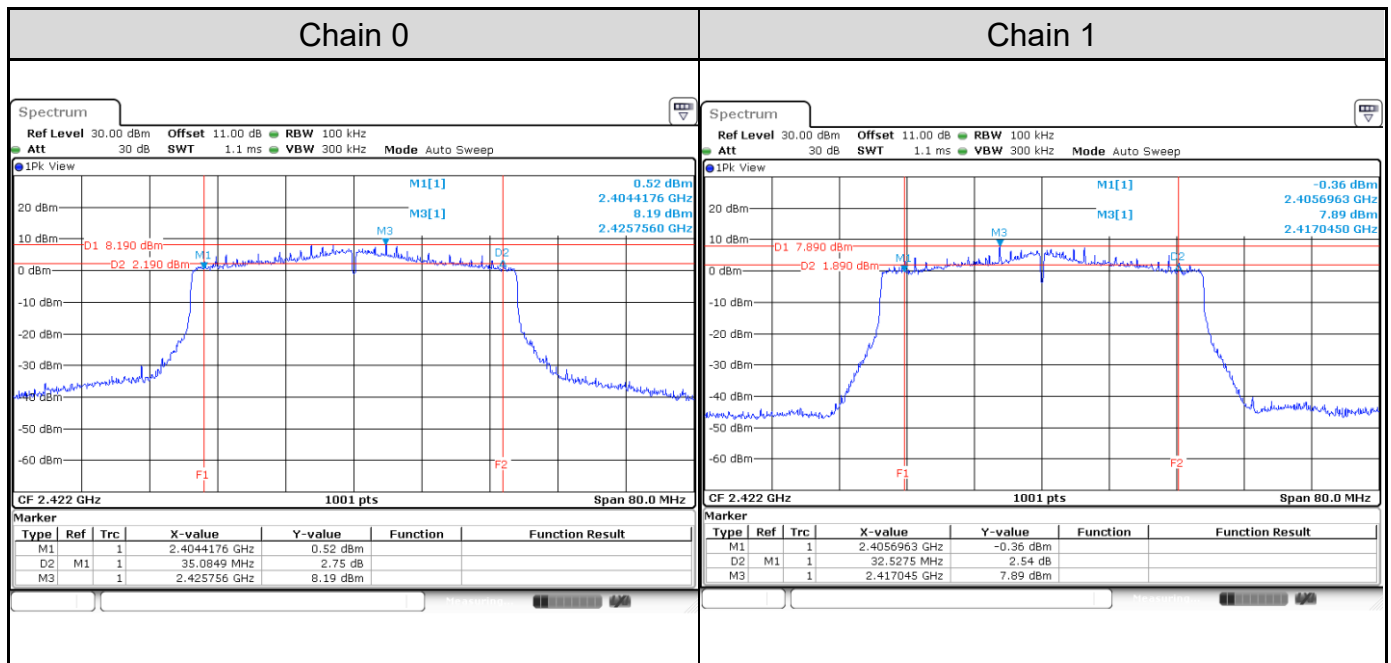

Channel 1

Channel 6

Channel 11

802.11g: 2TX

Channel	Frequency (MHz)	6 dB Bandwidth (MHz)		Limit (MHz)	Result
		Chain 0	Chain 1		
1	2412	15.10	14.99	> 0.5	Pass
6	2437	15.06	15.03	> 0.5	Pass
11	2462	15.06	15.03	> 0.5	Pass

Channel 1

Channel 6

Channel 11

802.11ax HE20: 2TX

Channel	Frequency (MHz)	6 dB Bandwidth (MHz)		Limit (MHz)	Result
		Chain 0	Chain 1		
1	2412	15.10	13.83	> 0.5	Pass
6	2437	15.06	15.03	> 0.5	Pass
11	2462	15.10	15.03	> 0.5	Pass

Channel 1

Channel 6

Channel 11

802.11ax HE40: 2TX

Channel	Frequency (MHz)	6 dB Bandwidth (MHz)		Limit (MHz)	Result
		Chain 0	Chain 1		
3	2422	35.08	32.53	> 0.5	Pass
6	2437	35.01	33.73	> 0.5	Pass
9	2452	35.08	33.73	> 0.5	Pass

Channel 3

Channel 6

Channel 9

Test Result of 99% Occupied Bandwidth
802.11b: 2TX

Channel	Frequency (MHz)	99% Bandwidth (MHz)	
		Chain 0	Chain 1
1	2412	13.03	12.35
6	2437	12.75	13.15
11	2462	13.11	13.23

Channel 1