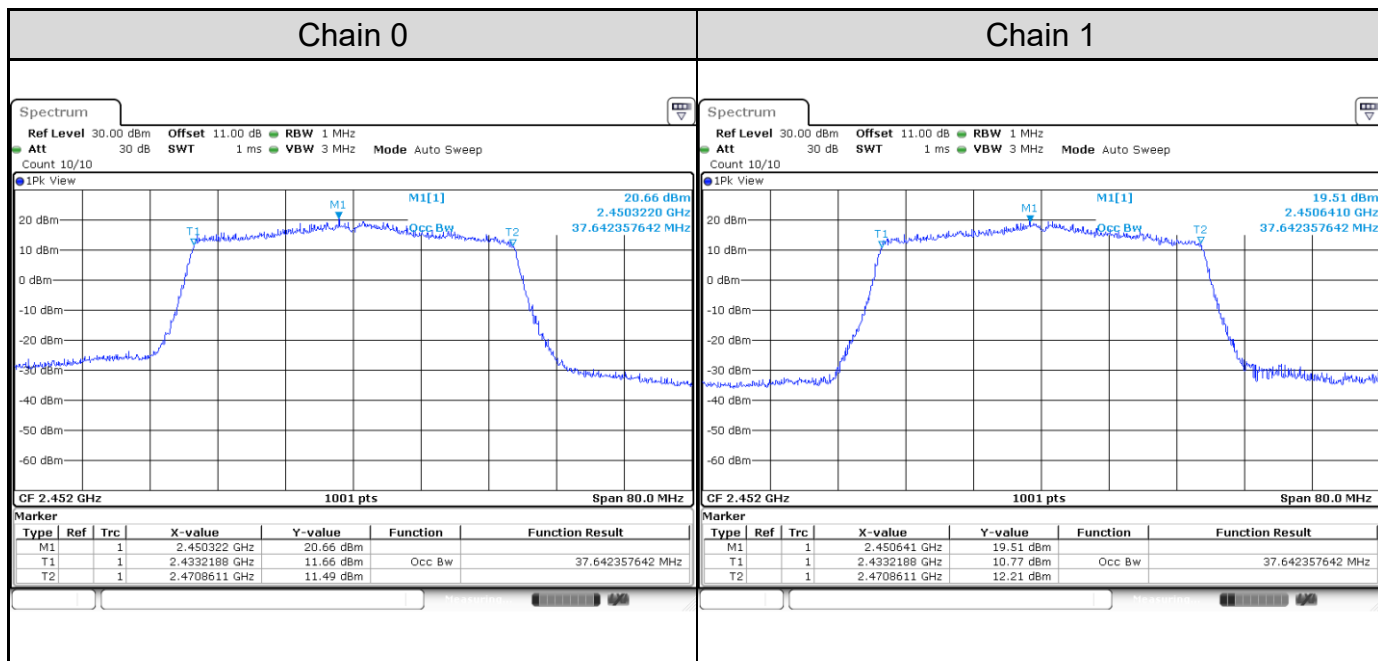

Channel 6

Channel 11

802.11g: 2TX

Channel	Frequency (MHz)	99% Bandwidth (MHz)	
		Chain 0	Chain 1
1	2412	16.22	16.22
6	2437	16.30	16.46
11	2462	16.22	16.22

Channel 1

Channel 6

Channel 11

802.11ax HE20: 2TX

Channel	Frequency (MHz)	99% Bandwidth (MHz)	
		Chain 0	Chain 1
1	2412	18.90	18.86
6	2437	19.06	18.86
11	2462	18.82	18.86

Channel 1

Channel 6

Channel 11

802.11ax HE40: 2TX

Channel	Frequency (MHz)	99% Bandwidth (MHz)	
		Chain 0	Chain 1
3	2422	37.64	37.64
6	2437	37.56	37.64
9	2452	37.64	37.64

Channel 3

Channel 6

Channel 9

Test Result of Power Spectral Density

802.11b: 2TX

Channel	Frequency (MHz)	Power Density (dBm)		Total PSD with Duty Factor (dBm)	Limit (dBm)	Result
		Chain 0	Chain 1			
1	2412	-0.30	-1.28	2.34	7.44	Pass
6	2437	3.46	2.14	5.95	7.44	Pass
11	2462	-0.07	-0.90	2.64	7.44	Pass