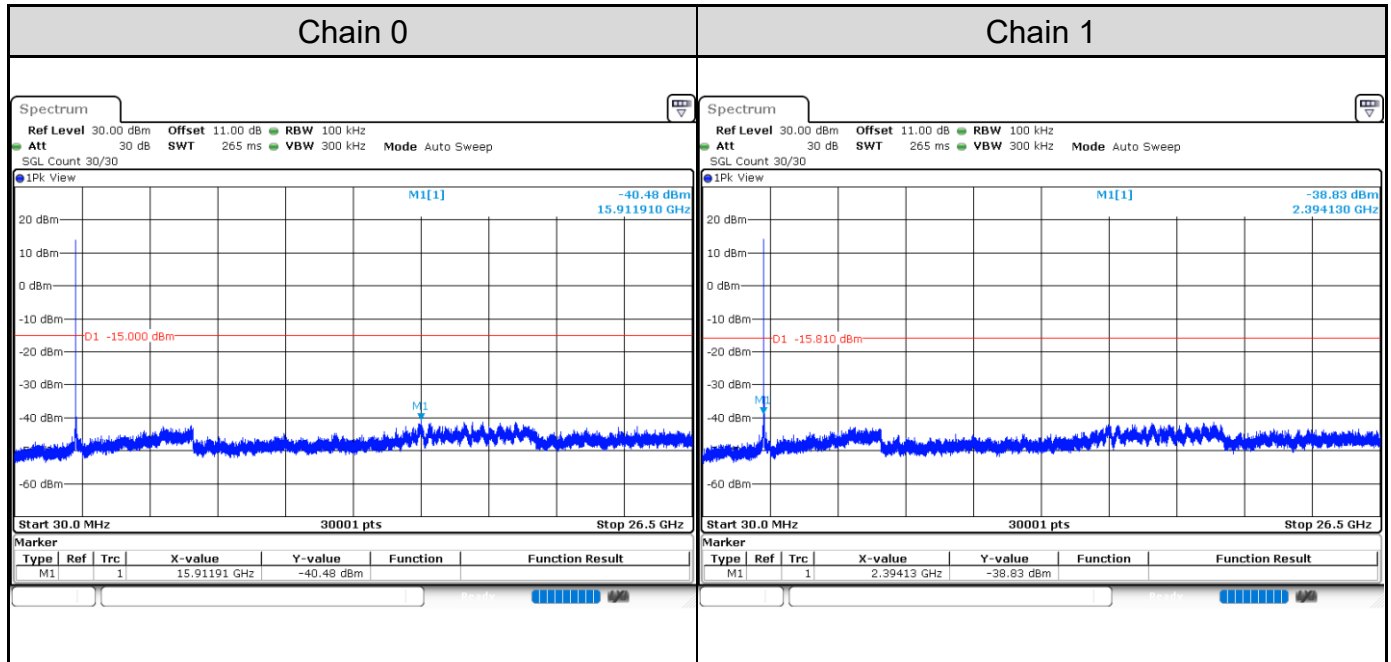

Channel 3

Channel 6

Channel 9

Test Result of Conducted Spurious Emissions

802.11b: 2TX

Channel 1

Channel 6

Channel 11

802.11g: 2TX
Channel 1

Channel 6

Channel 11

802.11ax HE20: 2TX
Channel 1

Channel 6

Channel 11

802.11ax HE40: 2TX
Channel 3

Channel 6