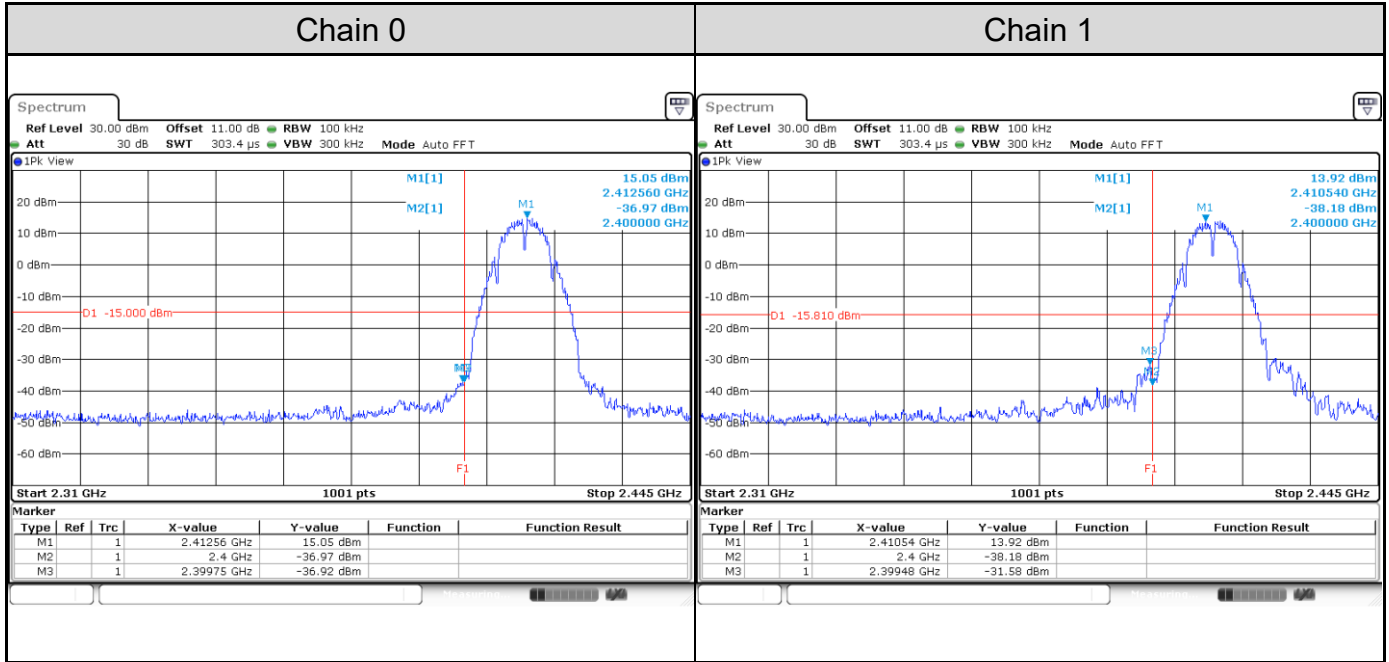

Channel 3

Channel 6

Channel 9

Test Result of Conducted Spurious Emissions

802.11b: 2TX

Channel 1

Channel 6

Channel 11

802.11g: 2TX
Channel 1

Channel 6

Channel 11

802.11ax HE20: 2TX
Channel 1

Channel 6

Channel 11

802.11ax HE40: 2TX
Channel 3

Channel 6

Channel 9

Test Result of Conducted Bandedge
802.11b: 2TX
Channel 1

Channel 11

802.11g: 2TX
Channel 1

Channel 11

802.11ax HE20: 2TX
Channel 1

Channel 11

802.11ax HE40: 2TX
Channel 3