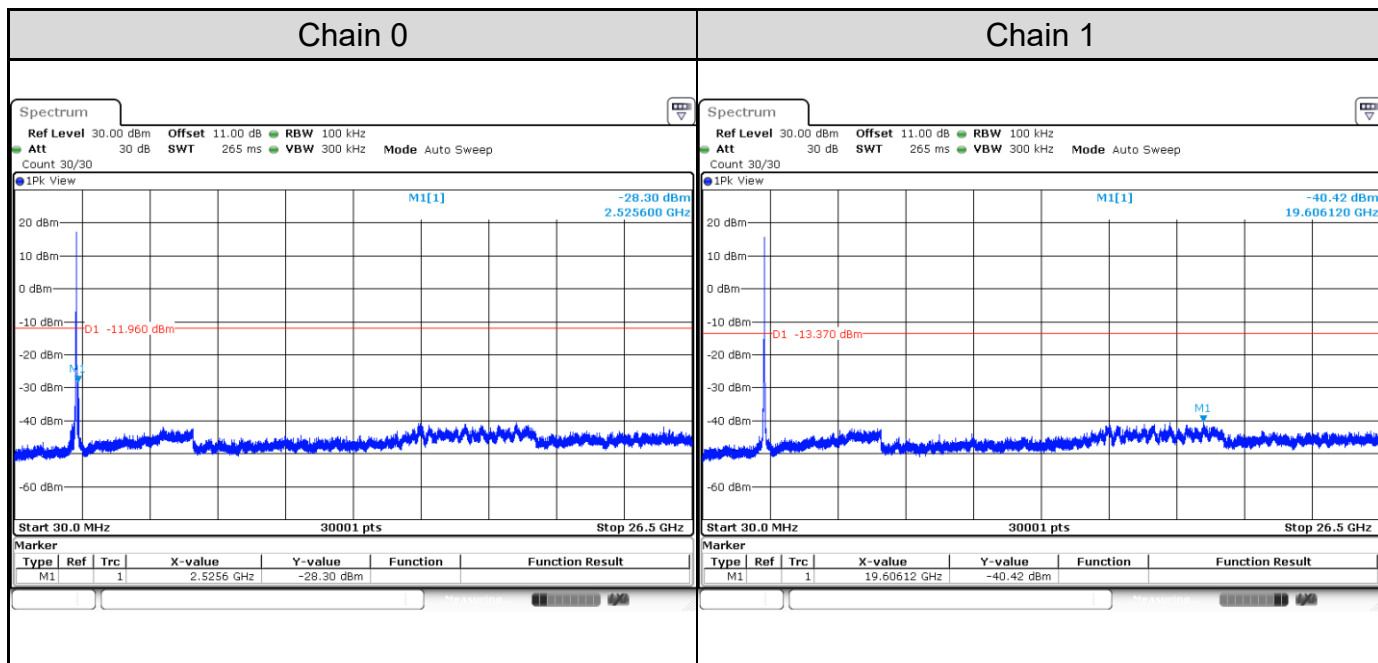

Channel 3

Channel 6

Channel 9

Test Result of Conducted Spurious Emissions

802.11b: 2TX

Channel 1

Channel 6

Channel 11

802.11g: 2TX
Channel 1

Channel 6

Channel 11

802.11ax HE20: 2TX
Channel 1

Channel 6

Channel 11

802.11ax HE40: 2TX
Channel 3

Channel 6