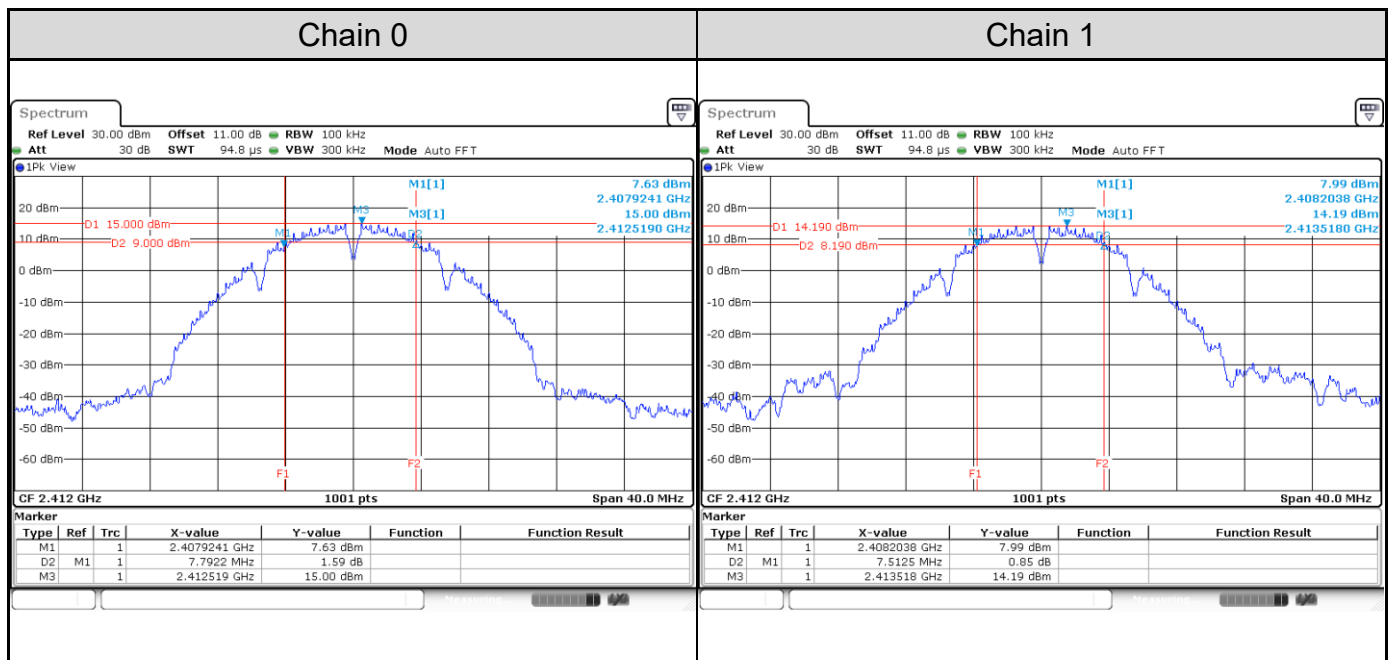

Appendix A: Test Results of Conducted Test

Test Result of 6 dB Bandwidth

802.11b: 2TX

Channel	Frequency (MHz)	6 dB Bandwidth (MHz)		Limit (MHz)	Result
		Chain 0	Chain 1		
1	2412	7.79	7.51	> 0.5	Pass
6	2437	7.11	7.03	> 0.5	Pass
11	2462	7.11	7.03	> 0.5	Pass

Channel 1

Channel 6

Channel 11

802.11g: 2TX

Channel	Frequency (MHz)	6 dB Bandwidth (MHz)		Limit (MHz)	Result
		Chain 0	Chain 1		
1	2412	15.10	14.99	> 0.5	Pass
6	2437	15.06	15.03	> 0.5	Pass
11	2462	15.06	15.03	> 0.5	Pass

Channel 1

Channel 6

Channel 11

802.11ax HE20: 2TX

Channel	Frequency (MHz)	6 dB Bandwidth (MHz)		Limit (MHz)	Result
		Chain 0	Chain 1		
1	2412	15.10	13.83	> 0.5	Pass
6	2437	15.06	15.03	> 0.5	Pass
11	2462	15.10	15.03	> 0.5	Pass