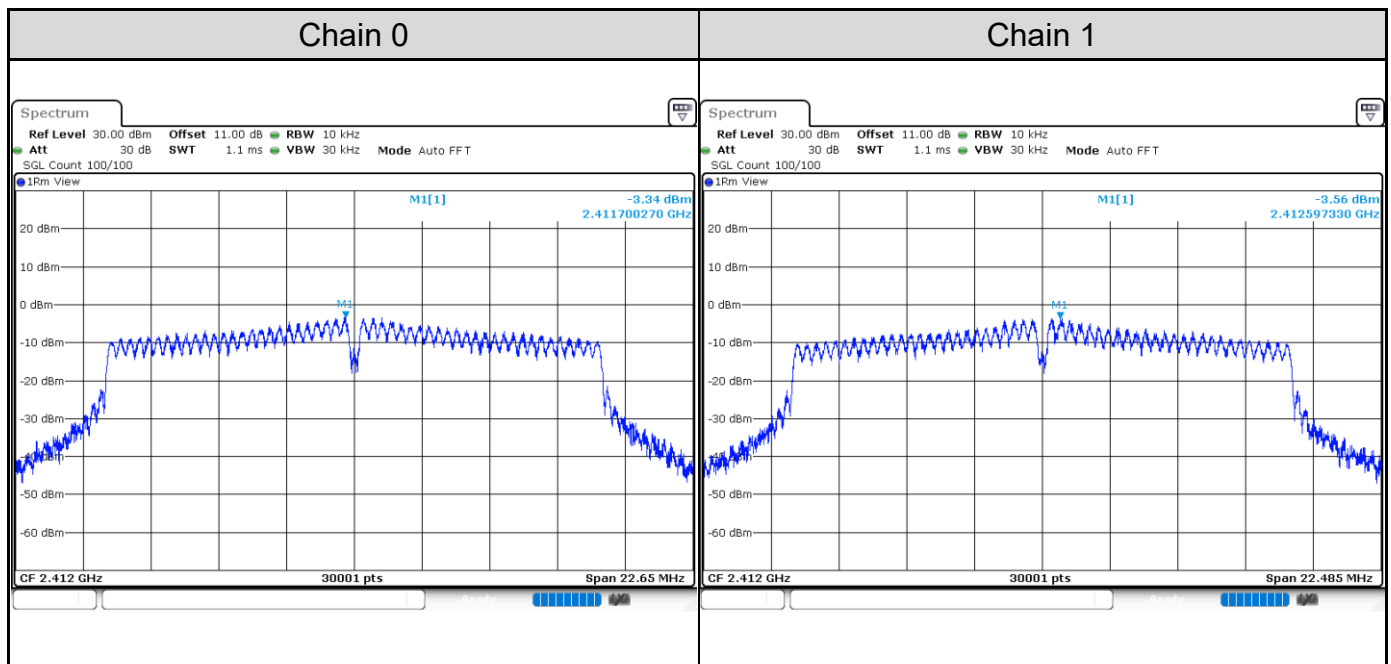

Channel 1

Channel 6

Channel 11

802.11g: 2TX

Channel	Frequency (MHz)	Power Density (dBm)		Total PSD with Duty Factor (dBm)	Limit (dBm)	Result
		Chain 0	Chain 1			
1	2412	-3.34	-3.56	-0.44	7.44	Pass
6	2437	-0.69	-1.62	1.88	7.44	Pass
11	2462	-3.03	-3.25	-0.13	7.44	Pass

Channel 1

Channel 6

Channel 11

802.11ax HE20: 2TX

Channel	Frequency (MHz)	Power Density (dBm)		Total PSD with Duty Factor (dBm)	Limit (dBm)	Result
		Chain 0	Chain 1			
1	2412	-1.77	-2.26	1.22	7.44	Pass
6	2437	2.16	1.29	4.98	7.44	Pass
11	2462	-1.97	-2.23	1.13	7.44	Pass