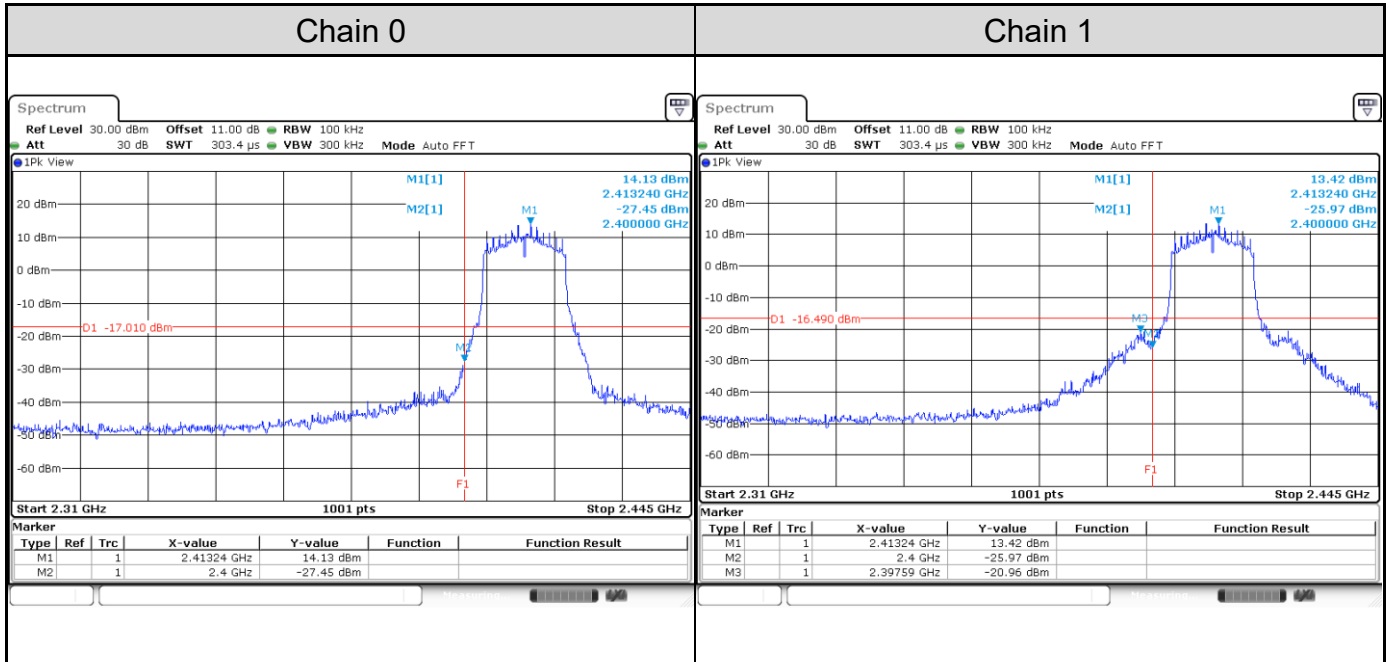

Channel 3

Channel 6

Channel 9

Test Result of Conducted Spurious Emissions

802.11b: 2TX

Channel 1

Channel 6

Channel 11

802.11g: 2TX
Channel 1

Channel 6

Channel 11

802.11ax HE20: 2TX
Channel 1

Channel 6

Channel 11

802.11ax HE40: 2TX
Channel 3

Channel 6

Channel 9

Test Result of Conducted Bandedge
802.11b: 2TX
Channel 1

Channel 11

802.11g: 2TX
Channel 1

Channel 11

802.11ax HE20: 2TX
Channel 1

Channel 11

802.11ax HE40: 2TX
Channel 3