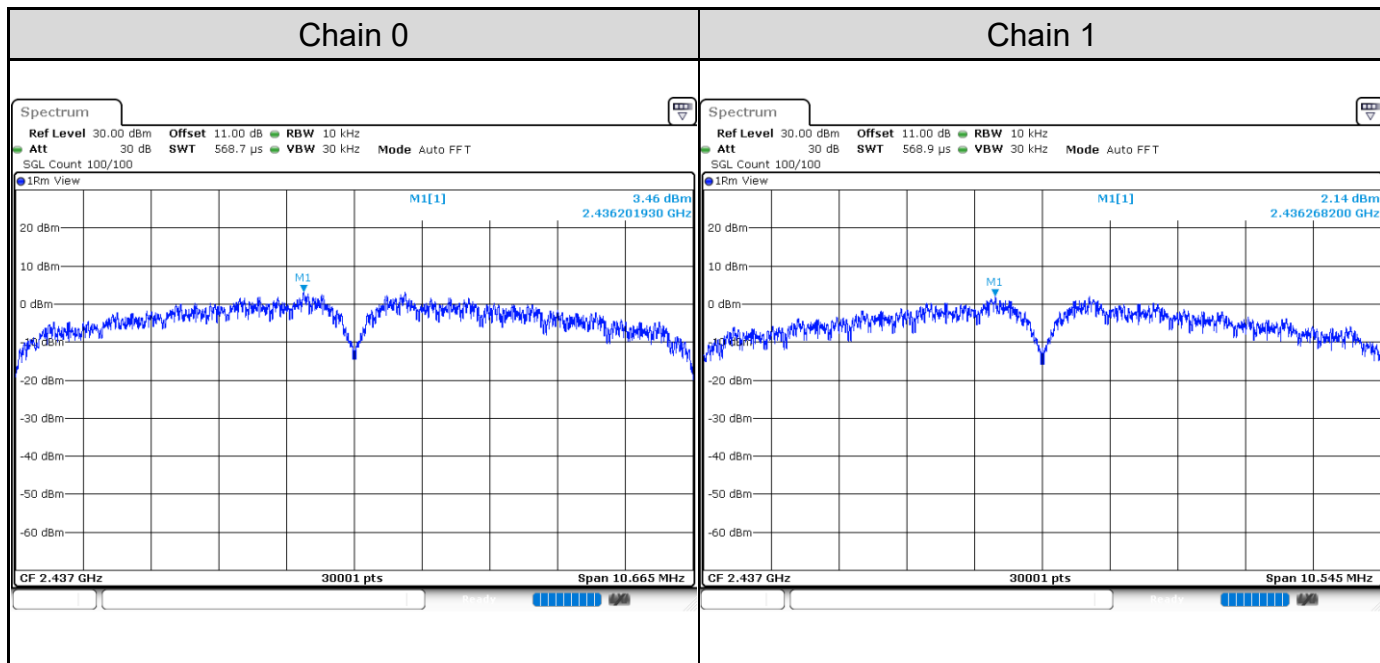

Channel 3

Channel 6

Channel 9

Test Result of Power Spectral Density

802.11b: 2TX

Channel	Frequency (MHz)	Power Density (dBm)		Total PSD with Duty Factor (dBm)	Limit (dBm)	Result
		Chain 0	Chain 1			
1	2412	-0.30	-1.28	2.34	7.44	Pass
6	2437	3.46	2.14	5.95	7.44	Pass
11	2462	-0.07	-0.90	2.64	7.44	Pass

Channel 1

Channel 6

Channel 11

802.11g: 2TX

Channel	Frequency (MHz)	Power Density (dBm)		Total PSD with Duty Factor (dBm)	Limit (dBm)	Result
		Chain 0	Chain 1			
1	2412	-3.34	-3.56	-0.44	7.44	Pass
6	2437	-0.69	-1.62	1.88	7.44	Pass
11	2462	-3.03	-3.25	-0.13	7.44	Pass