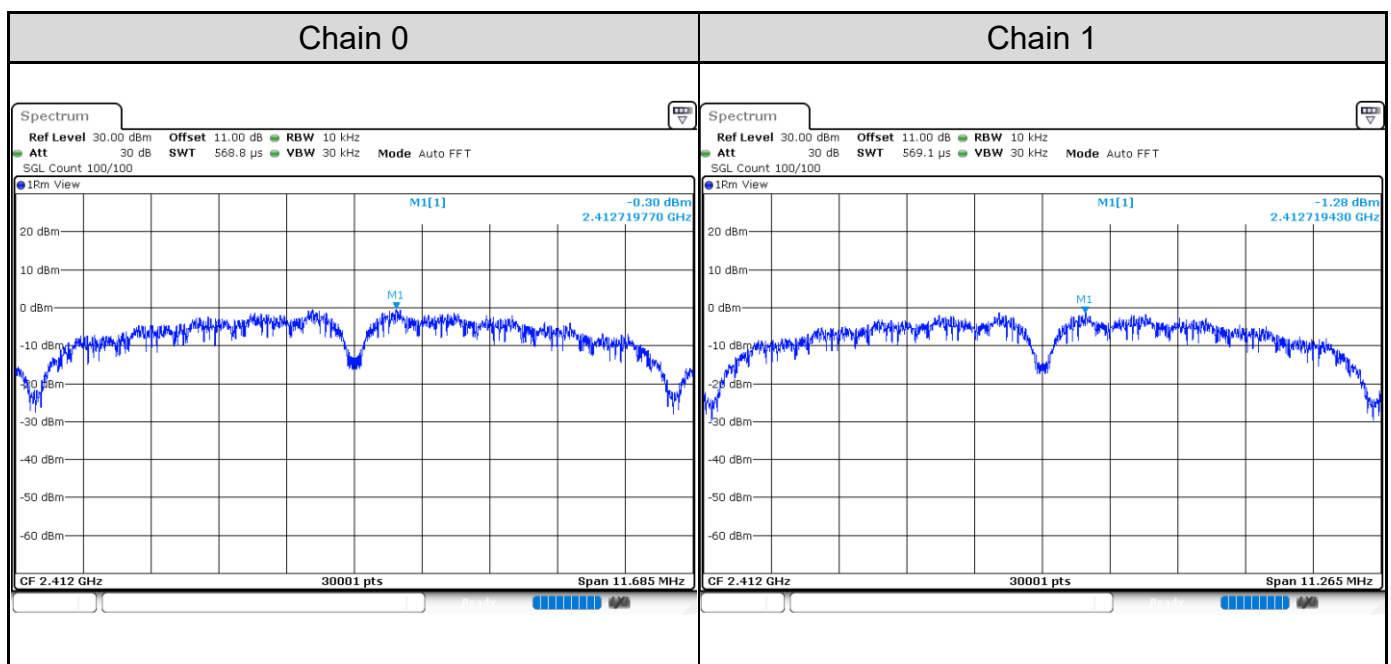

Channel 3

Channel 6

Channel 9

Test Result of Power Spectral Density

802.11b: 2TX

Channel	Frequency (MHz)	Power Density (dBm)		Total PSD with Duty Factor (dBm)	Limit (dBm)	Result
		Chain 0	Chain 1			
1	2412	-0.30	-1.28	2.34	7.44	Pass
6	2437	3.46	2.14	5.95	7.44	Pass
11	2462	-0.07	-0.90	2.64	7.44	Pass

Channel 1

Channel 6

Channel 11

802.11g: 2TX

Channel	Frequency (MHz)	Power Density (dBm)		Total PSD with Duty Factor (dBm)	Limit (dBm)	Result
		Chain 0	Chain 1			
1	2412	-3.34	-3.56	-0.44	7.44	Pass
6	2437	-0.69	-1.62	1.88	7.44	Pass
11	2462	-3.03	-3.25	-0.13	7.44	Pass