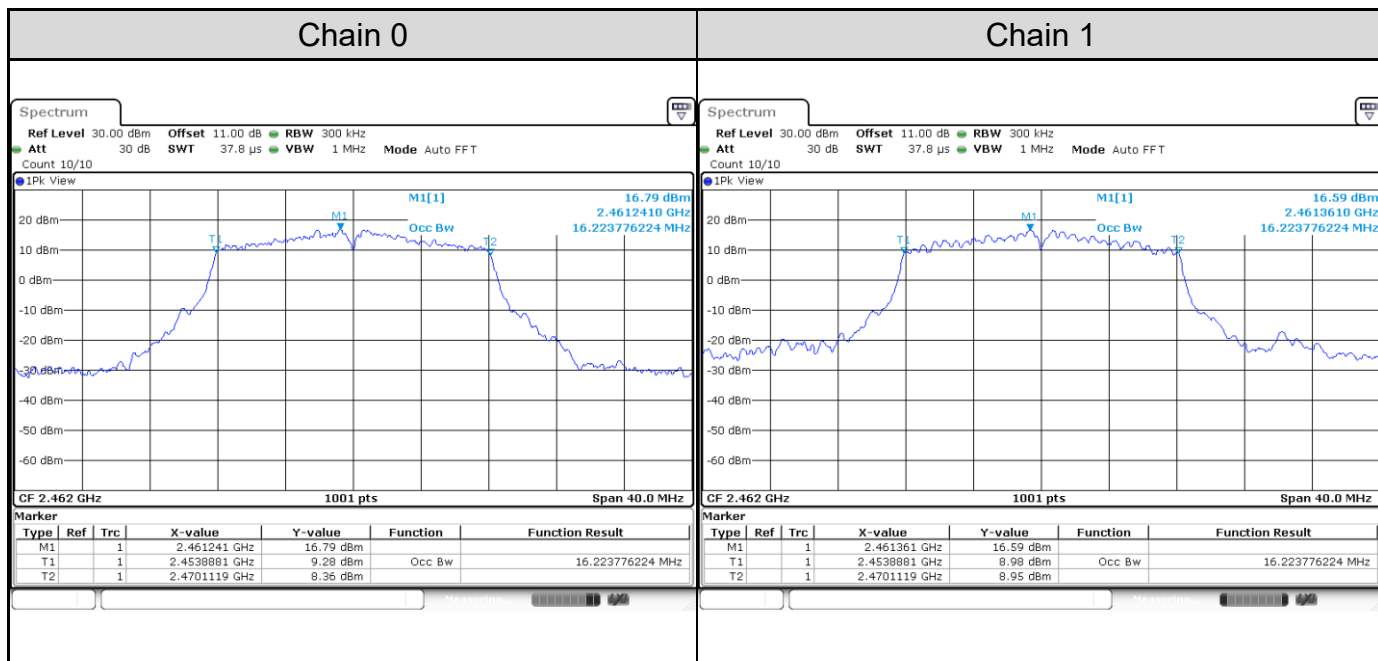

Channel 3

Channel 6

Channel 9

Test Result of 99% Occupied Bandwidth
802.11b: 2TX

Channel	Frequency (MHz)	99% Bandwidth (MHz)	
		Chain 0	Chain 1
1	2412	13.03	12.35
6	2437	12.75	13.15
11	2462	13.11	13.23

Channel 1

Channel 6

Channel 11

802.11g: 2TX

Channel	Frequency (MHz)	99% Bandwidth (MHz)	
		Chain 0	Chain 1
1	2412	16.22	16.22
6	2437	16.30	16.46
11	2462	16.22	16.22

Channel 1

Channel 6

Channel 11

802.11ax HE20: 2TX