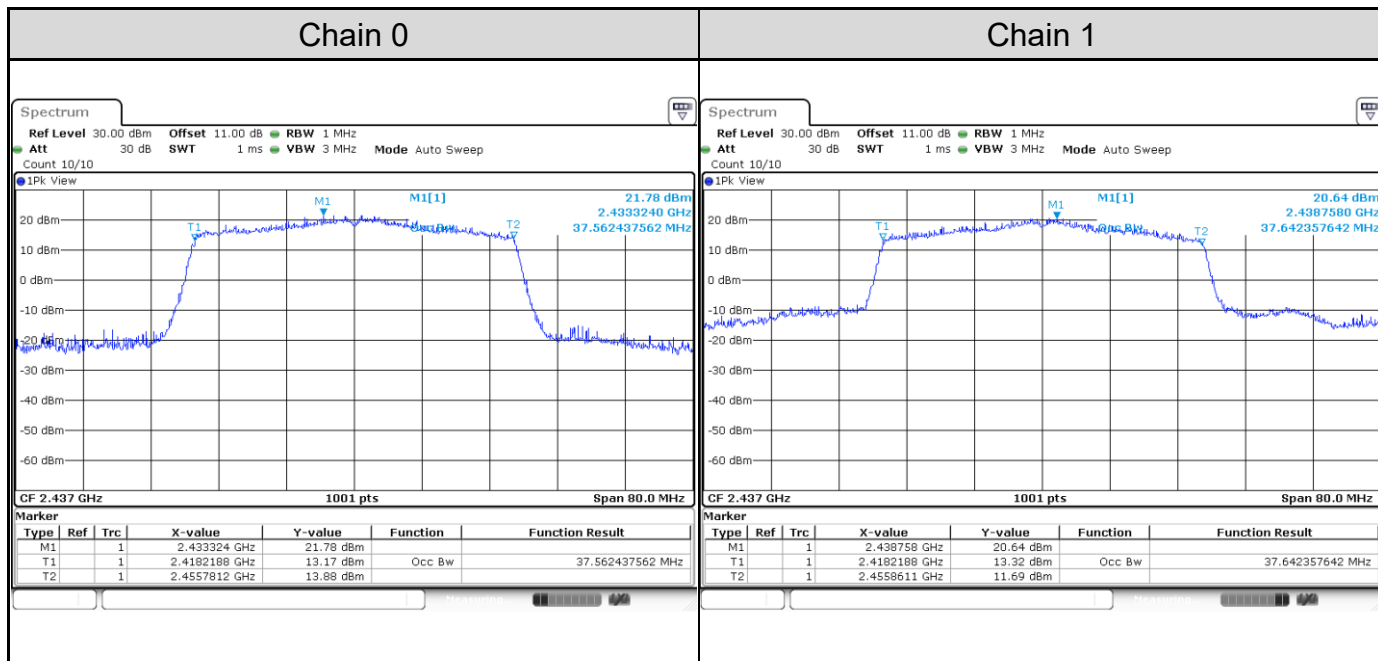

Channel	Frequency (MHz)	99% Bandwidth (MHz)	
		Chain 0	Chain 1
1	2412	18.90	18.86
6	2437	19.06	18.86
11	2462	18.82	18.86

Channel 1

Channel 6

Channel 11

802.11ax HE40: 2TX

Channel	Frequency (MHz)	99% Bandwidth (MHz)	
		Chain 0	Chain 1
3	2422	37.64	37.64
6	2437	37.56	37.64
9	2452	37.64	37.64

Channel 3

Channel 6

Channel 9

Test Result of Power Spectral Density

802.11b: 2TX

Channel	Frequency (MHz)	Power Density (dBm)		Total PSD with Duty Factor (dBm)	Limit (dBm)	Result
		Chain 0	Chain 1			
1	2412	-0.30	-1.28	2.34	7.44	Pass
6	2437	3.46	2.14	5.95	7.44	Pass
11	2462	-0.07	-0.90	2.64	7.44	Pass