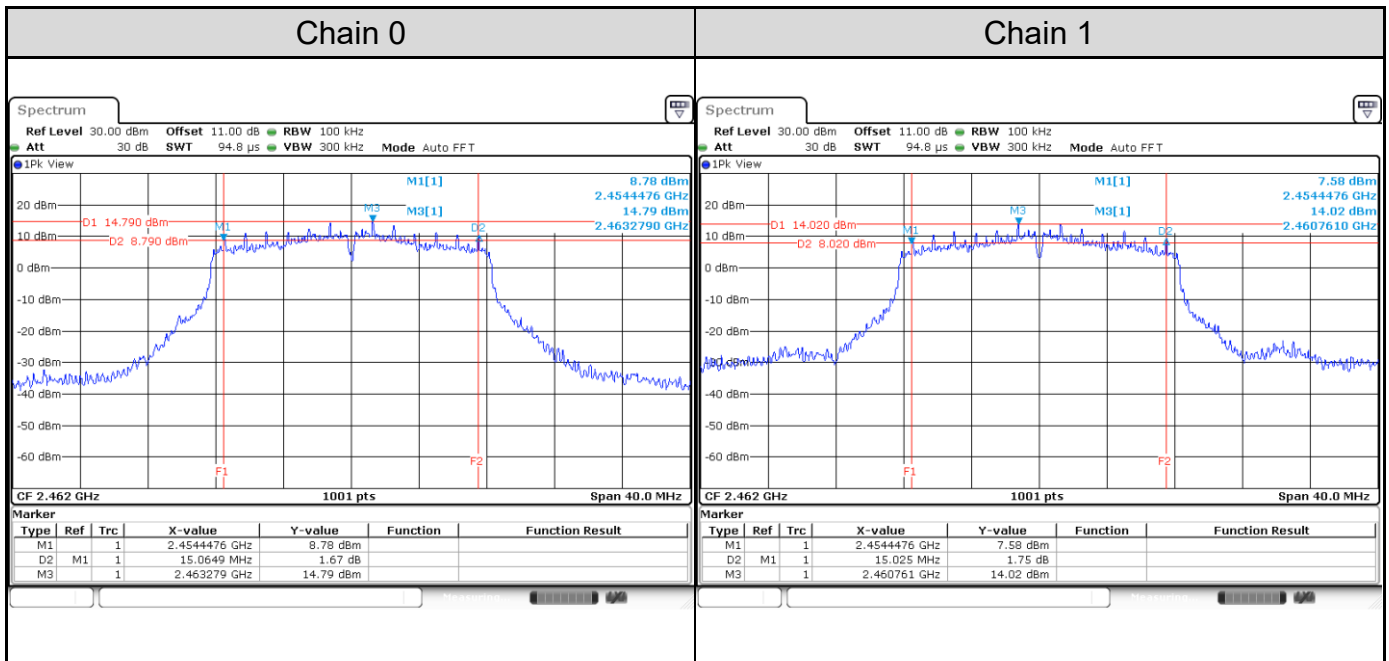

Appendix A: Test Results of Conducted Test

Test Result of 6 dB Bandwidth

802.11b: 2TX

Channel	Frequency (MHz)	6 dB Bandwidth (MHz)		Limit (MHz)	Result
		Chain 0	Chain 1		
1	2412	7.79	7.51	> 0.5	Pass
6	2437	7.11	7.03	> 0.5	Pass
11	2462	7.11	7.03	> 0.5	Pass

Channel 1

Channel 6

Channel 11

802.11g: 2TX

Channel	Frequency (MHz)	6 dB Bandwidth (MHz)		Limit (MHz)	Result
		Chain 0	Chain 1		
1	2412	15.10	14.99	> 0.5	Pass
6	2437	15.06	15.03	> 0.5	Pass
11	2462	15.06	15.03	> 0.5	Pass

Channel 1

Channel 6

Channel 11

802.11ax HE20: 2TX

Channel	Frequency (MHz)	6 dB Bandwidth (MHz)		Limit (MHz)	Result
		Chain 0	Chain 1		
1	2412	15.10	13.83	> 0.5	Pass
6	2437	15.06	15.03	> 0.5	Pass
11	2462	15.10	15.03	> 0.5	Pass

Channel 1

Channel 6

Channel 11

802.11ax HE40: 2TX

Channel	Frequency (MHz)	6 dB Bandwidth (MHz)		Limit (MHz)	Result
		Chain 0	Chain 1		
3	2422	35.08	32.53	> 0.5	Pass
6	2437	35.01	33.73	> 0.5	Pass
9	2452	35.08	33.73	> 0.5	Pass