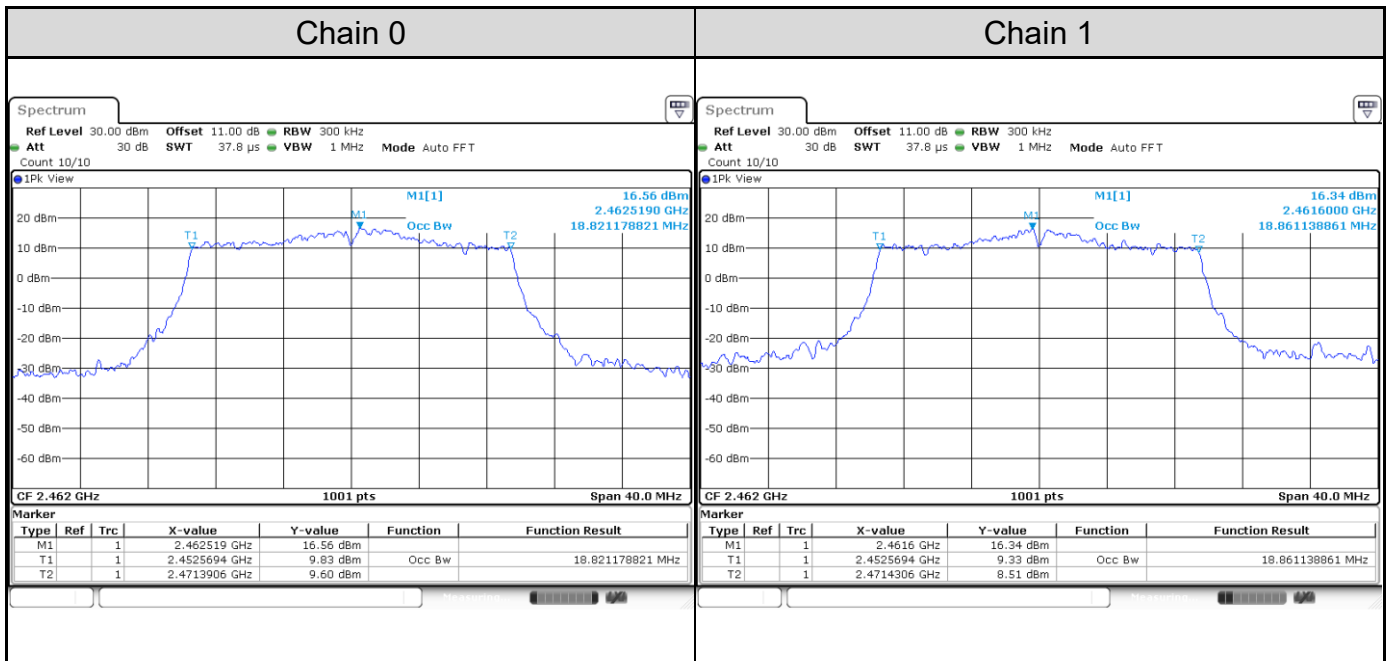

Channel 3

Channel 6

Channel 9

Test Result of 99% Occupied Bandwidth
802.11b: 2TX

Channel	Frequency (MHz)	99% Bandwidth (MHz)	
		Chain 0	Chain 1
1	2412	13.03	12.35
6	2437	12.75	13.15
11	2462	13.11	13.23

Channel 1

Channel 6

Channel 11

802.11g: 2TX

Channel	Frequency (MHz)	99% Bandwidth (MHz)	
		Chain 0	Chain 1
1	2412	16.22	16.22
6	2437	16.30	16.46
11	2462	16.22	16.22

Channel 1

Channel 6

Channel 11

802.11ax HE20: 2TX

Channel	Frequency (MHz)	99% Bandwidth (MHz)	
		Chain 0	Chain 1
1	2412	18.90	18.86
6	2437	19.06	18.86
11	2462	18.82	18.86

Channel 1

Channel 6

Channel 11

802.11ax HE40: 2TX

Channel	Frequency (MHz)	99% Bandwidth (MHz)	
		Chain 0	Chain 1
3	2422	37.64	37.64
6	2437	37.56	37.64
9	2452	37.64	37.64