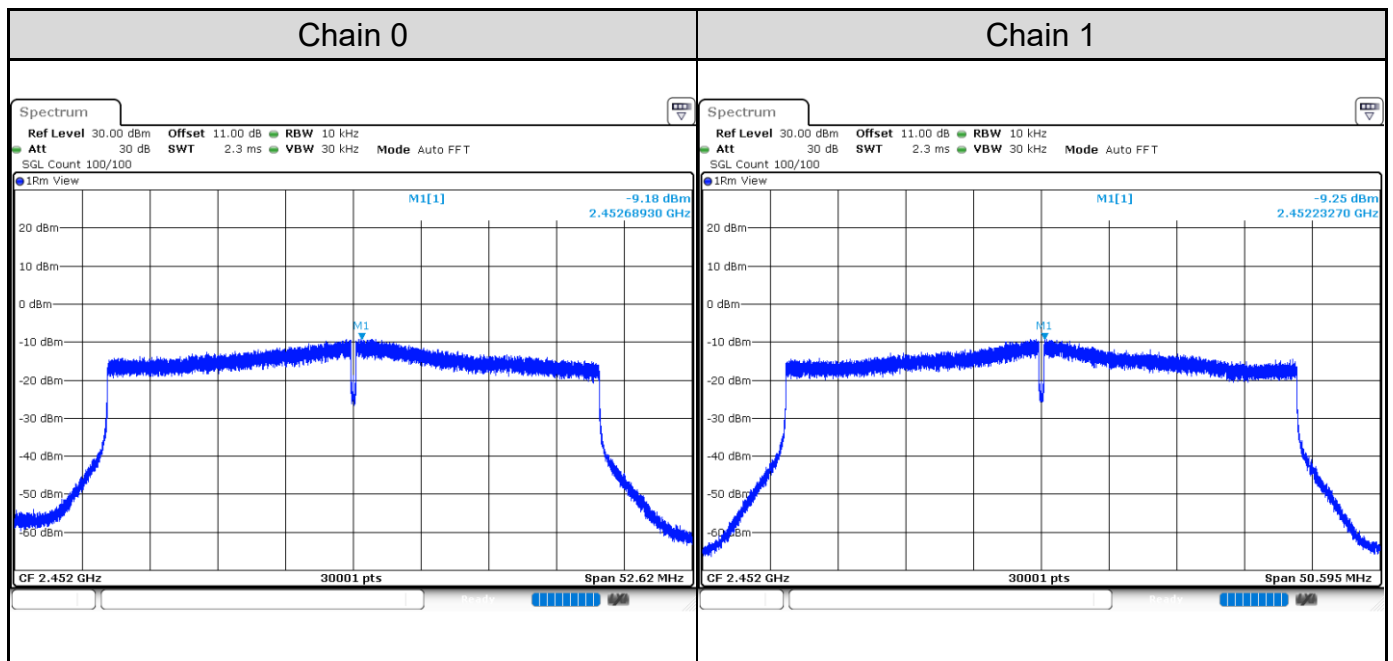

Channel 1

Channel 6

Channel 11

802.11ax HE40: 2TX

Channel	Frequency (MHz)	Power Density (dBm)		Total PSD with Duty Factor (dBm)	Limit (dBm)	Result
		Chain 0	Chain 1			
3	2422	-9.11	-9.87	-6.01	7.44	Pass
6	2437	-6.84	-7.79	-3.83	7.44	Pass
9	2452	-9.18	-9.25	-5.75	7.44	Pass

Channel 3

Channel 6

Channel 9

Test Result of Conducted Spurious Emissions

802.11b: 2TX

Channel 1

Channel 6

Channel 11