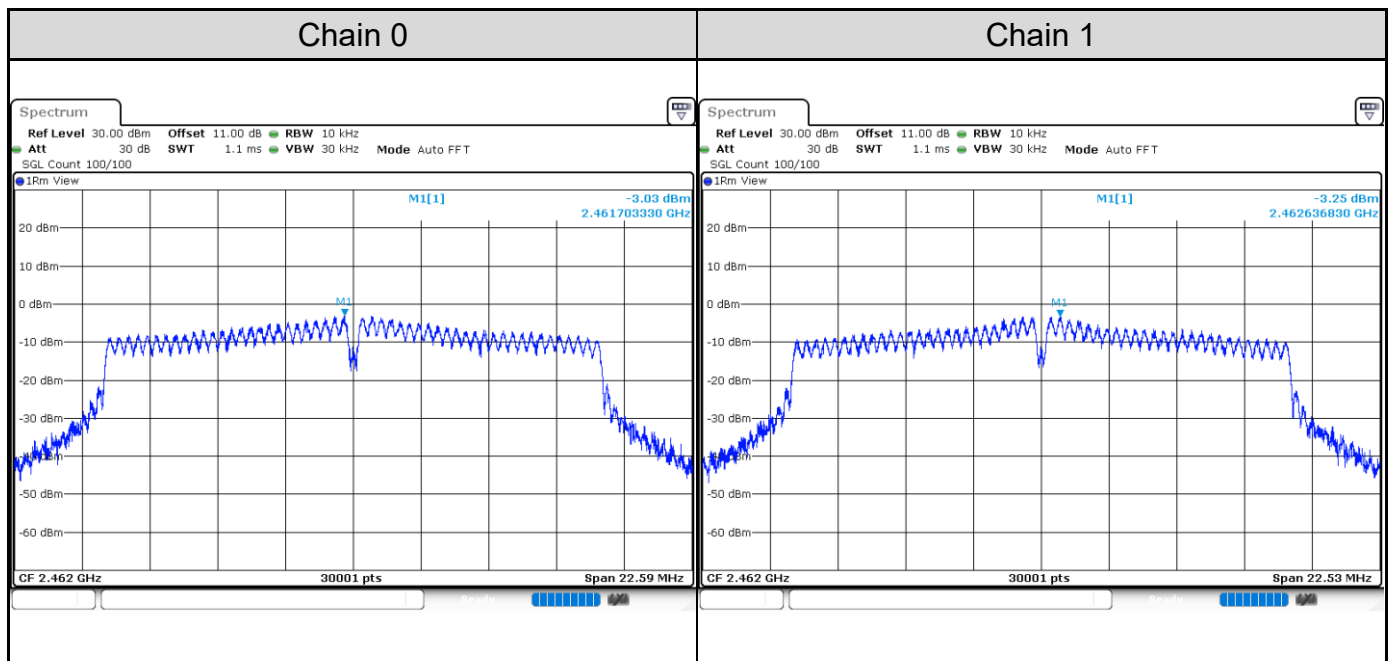

Channel 1

Channel 6

Channel 11

802.11g: 2TX

Channel	Frequency (MHz)	Power Density (dBm)		Total PSD with Duty Factor (dBm)	Limit (dBm)	Result
		Chain 0	Chain 1			
1	2412	-3.34	-3.56	-0.44	7.44	Pass
6	2437	-0.69	-1.62	1.88	7.44	Pass
11	2462	-3.03	-3.25	-0.13	7.44	Pass

Channel 1

Channel 6

Channel 11

802.11ax HE20: 2TX

Channel	Frequency (MHz)	Power Density (dBm)		Total PSD with Duty Factor (dBm)	Limit (dBm)	Result
		Chain 0	Chain 1			
1	2412	-1.77	-2.26	1.22	7.44	Pass
6	2437	2.16	1.29	4.98	7.44	Pass
11	2462	-1.97	-2.23	1.13	7.44	Pass