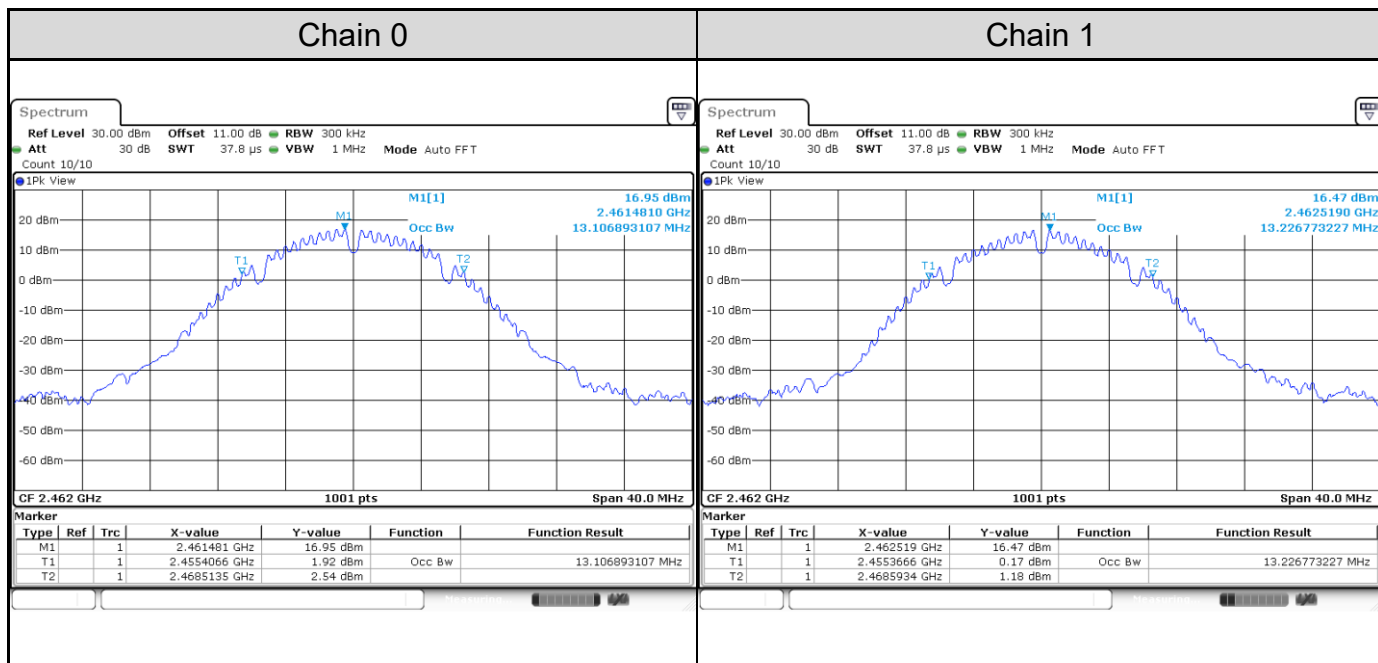

Channel 1

Channel 6

Channel 11

802.11ax HE20: 2TX

Channel	Frequency (MHz)	6 dB Bandwidth (MHz)		Limit (MHz)	Result
		Chain 0	Chain 1		
1	2412	15.10	13.83	> 0.5	Pass
6	2437	15.06	15.03	> 0.5	Pass
11	2462	15.10	15.03	> 0.5	Pass

Channel 1

Channel 6

Channel 11

802.11ax HE40: 2TX

Channel	Frequency (MHz)	6 dB Bandwidth (MHz)		Limit (MHz)	Result
		Chain 0	Chain 1		
3	2422	35.08	32.53	> 0.5	Pass
6	2437	35.01	33.73	> 0.5	Pass
9	2452	35.08	33.73	> 0.5	Pass

Channel 3

Channel 6

Channel 9

Test Result of 99% Occupied Bandwidth
802.11b: 2TX

Channel	Frequency (MHz)	99% Bandwidth (MHz)	
		Chain 0	Chain 1
1	2412	13.03	12.35
6	2437	12.75	13.15
11	2462	13.11	13.23

Channel 1

Channel 6

Channel 11

802.11g: 2TX

Channel	Frequency (MHz)	99% Bandwidth (MHz)	
		Chain 0	Chain 1
1	2412	16.22	16.22
6	2437	16.30	16.46
11	2462	16.22	16.22

Channel 1

Channel 6

Channel 11

802.11ax HE20: 2TX