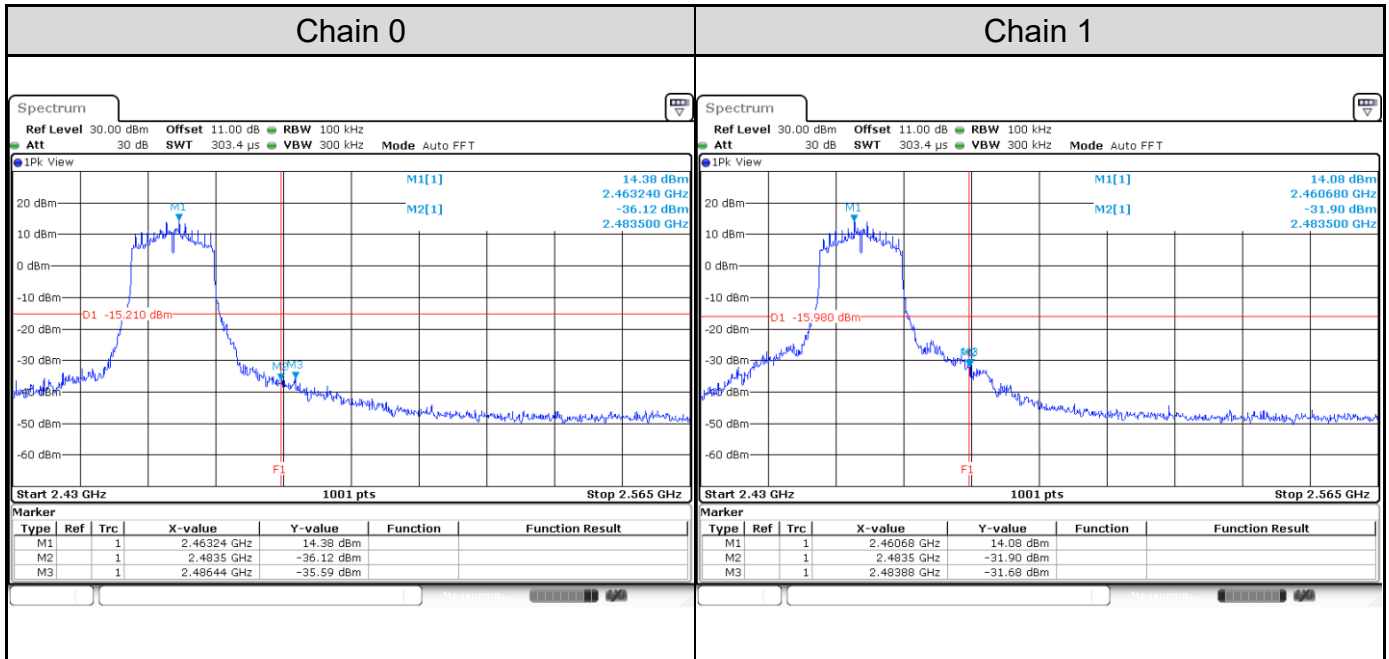

802.11g: 2TX
Channel 1

Channel 11