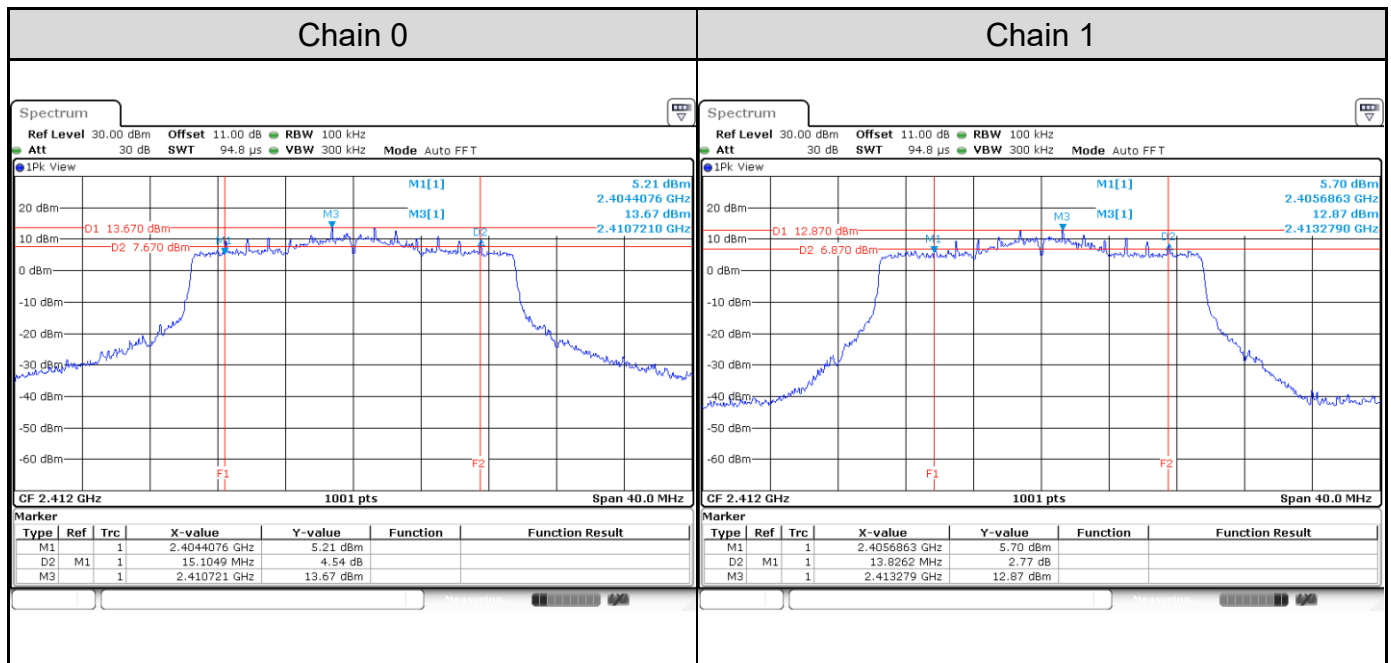

Appendix A: Test Results of Conducted Test

Test Result of 6 dB Bandwidth

802.11b: 2TX

Channel	Frequency (MHz)	6 dB Bandwidth (MHz)		Limit (MHz)	Result
		Chain 0	Chain 1		
1	2412	7.79	7.51	> 0.5	Pass
6	2437	7.11	7.03	> 0.5	Pass
11	2462	7.11	7.03	> 0.5	Pass

Channel 1

Channel 6

Channel 11

802.11g: 2TX

Channel	Frequency (MHz)	6 dB Bandwidth (MHz)		Limit (MHz)	Result
		Chain 0	Chain 1		
1	2412	15.10	14.99	> 0.5	Pass
6	2437	15.06	15.03	> 0.5	Pass
11	2462	15.06	15.03	> 0.5	Pass

Channel 1

Channel 6

Channel 11

802.11ax HE20: 2TX

Channel	Frequency (MHz)	6 dB Bandwidth (MHz)		Limit (MHz)	Result
		Chain 0	Chain 1		
1	2412	15.10	13.83	> 0.5	Pass
6	2437	15.06	15.03	> 0.5	Pass
11	2462	15.10	15.03	> 0.5	Pass

Channel 1

Channel 6

Channel 11

802.11ax HE40: 2TX

Channel	Frequency (MHz)	6 dB Bandwidth (MHz)		Limit (MHz)	Result
		Chain 0	Chain 1		
3	2422	35.08	32.53	> 0.5	Pass
6	2437	35.01	33.73	> 0.5	Pass
9	2452	35.08	33.73	> 0.5	Pass