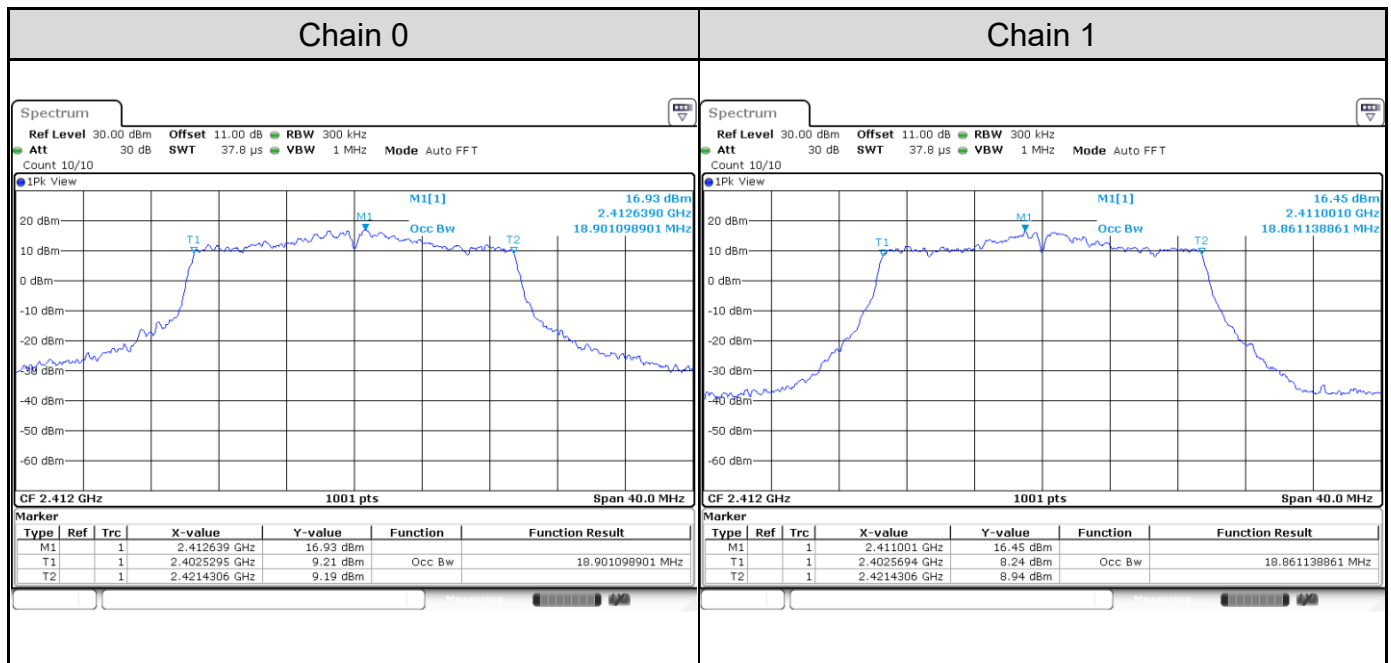

Channel 3

Channel 6

Channel 9

Test Result of 99% Occupied Bandwidth
802.11b: 2TX

Channel	Frequency (MHz)	99% Bandwidth (MHz)	
		Chain 0	Chain 1
1	2412	13.03	12.35
6	2437	12.75	13.15
11	2462	13.11	13.23

Channel 1

Channel 6

Channel 11

802.11g: 2TX

Channel	Frequency (MHz)	99% Bandwidth (MHz)	
		Chain 0	Chain 1
1	2412	16.22	16.22
6	2437	16.30	16.46
11	2462	16.22	16.22

Channel 1

Channel 6

Channel 11

802.11ax HE20: 2TX

Channel	Frequency (MHz)	99% Bandwidth (MHz)	
		Chain 0	Chain 1
1	2412	18.90	18.86
6	2437	19.06	18.86
11	2462	18.82	18.86

Channel 1

Channel 6

Channel 11

802.11ax HE40: 2TX

Channel	Frequency (MHz)	99% Bandwidth (MHz)	
		Chain 0	Chain 1
3	2422	37.64	37.64
6	2437	37.56	37.64
9	2452	37.64	37.64