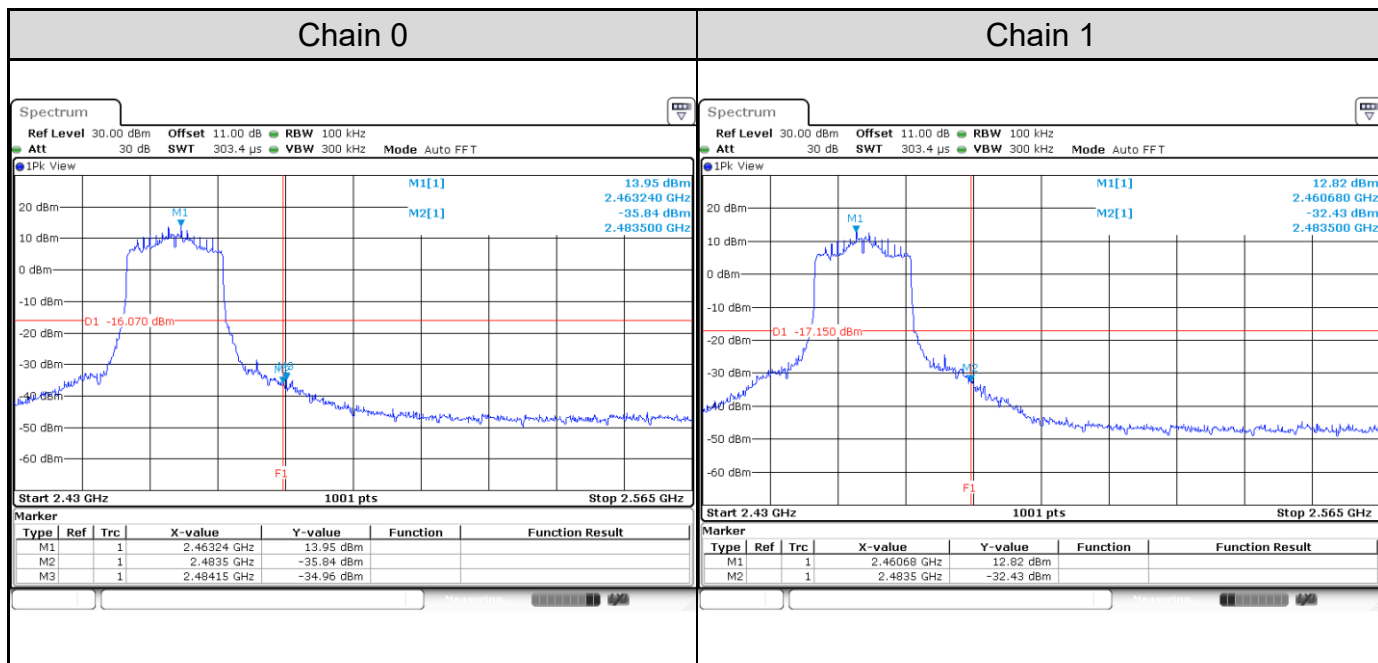

Channel 3

Channel 6

Channel 9

Test Result of Conducted Spurious Emissions

802.11b: 2TX

Channel 1

Channel 6

Channel 11

802.11g: 2TX
Channel 1

Channel 6

Channel 11

802.11ax HE20: 2TX
Channel 1

Channel 6

Channel 11

802.11ax HE40: 2TX
Channel 3

Channel 6

Channel 9

Test Result of Conducted Bandedge
802.11b: 2TX
Channel 1

Channel 11

802.11g: 2TX
Channel 1

Channel 11

802.11ax HE20: 2TX
Channel 1

Channel 11

802.11ax HE40: 2TX
Channel 3