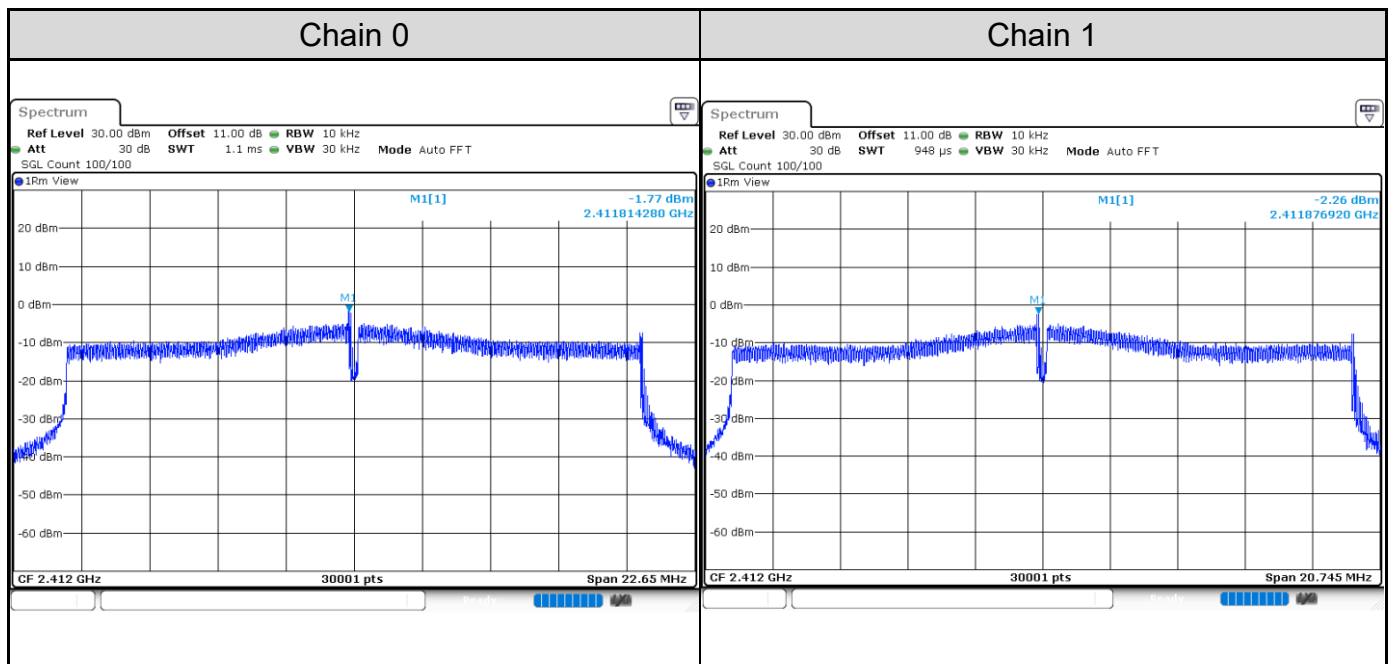

Channel 1

Channel 6

Channel 11

802.11ax HE20: 2TX

Channel	Frequency (MHz)	Power Density (dBm)		Total PSD with Duty Factor (dBm)	Limit (dBm)	Result
		Chain 0	Chain 1			
1	2412	-1.77	-2.26	1.22	7.44	Pass
6	2437	2.16	1.29	4.98	7.44	Pass
11	2462	-1.97	-2.23	1.13	7.44	Pass

Channel 1

Channel 6

Channel 11

802.11ax HE40: 2TX

Channel	Frequency (MHz)	Power Density (dBm)		Total PSD with Duty Factor (dBm)	Limit (dBm)	Result
		Chain 0	Chain 1			
3	2422	-9.11	-9.87	-6.01	7.44	Pass
6	2437	-6.84	-7.79	-3.83	7.44	Pass
9	2452	-9.18	-9.25	-5.75	7.44	Pass