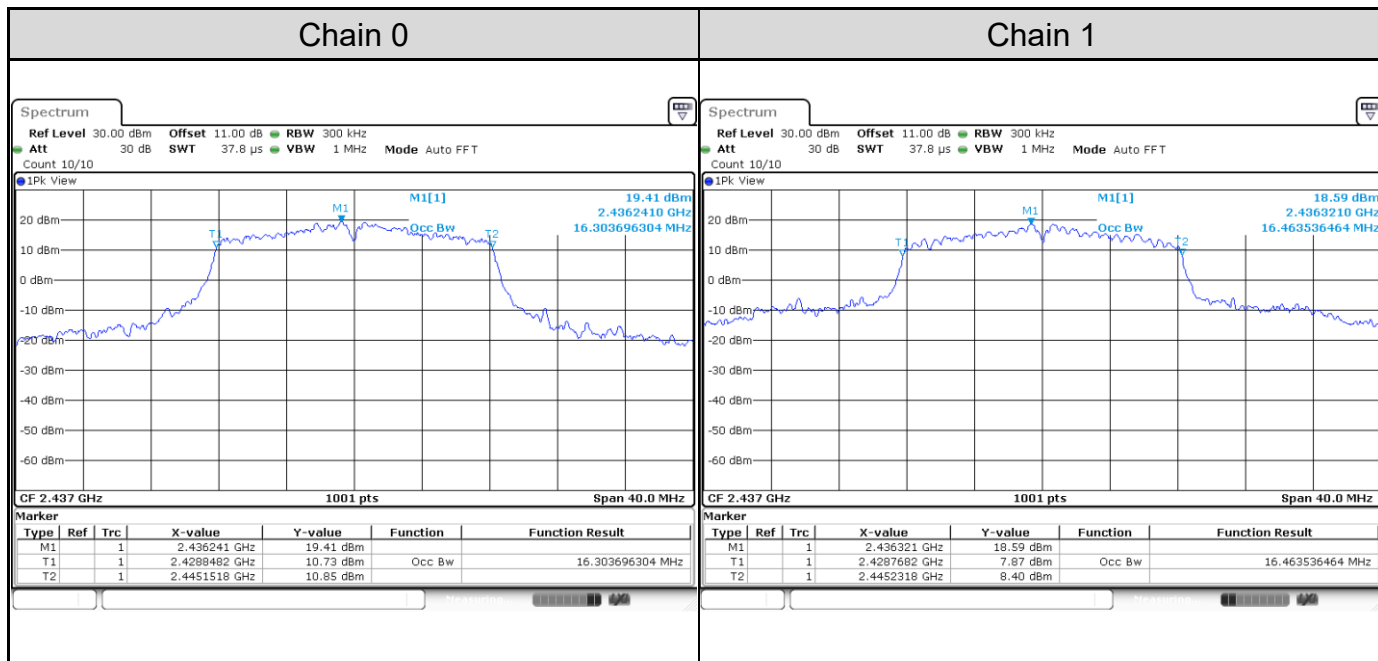

Channel 3

Channel 6

Channel 9

Test Result of 99% Occupied Bandwidth
802.11b: 2TX

Channel	Frequency (MHz)	99% Bandwidth (MHz)	
		Chain 0	Chain 1
1	2412	13.03	12.35
6	2437	12.75	13.15
11	2462	13.11	13.23

Channel 1

Channel 6

Channel 11

802.11g: 2TX

Channel	Frequency (MHz)	99% Bandwidth (MHz)	
		Chain 0	Chain 1
1	2412	16.22	16.22
6	2437	16.30	16.46
11	2462	16.22	16.22

Channel 1

Channel 6

Channel 11

802.11ax HE20: 2TX