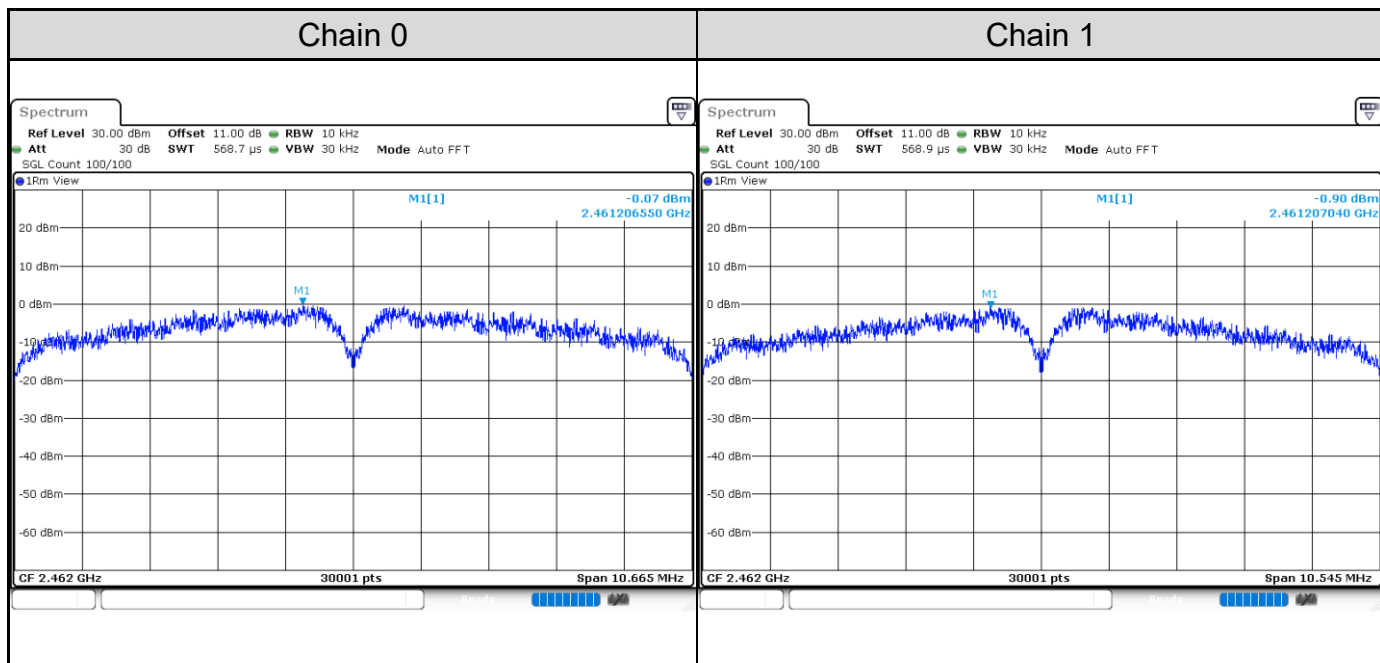

Channel 3

Channel 6

Channel 9

Test Result of Power Spectral Density

802.11b: 2TX

Channel	Frequency (MHz)	Power Density (dBm)		Total PSD with Duty Factor (dBm)	Limit (dBm)	Result
		Chain 0	Chain 1			
1	2412	-0.30	-1.28	2.34	7.44	Pass
6	2437	3.46	2.14	5.95	7.44	Pass
11	2462	-0.07	-0.90	2.64	7.44	Pass

Channel 1

Channel 6

Channel 11

802.11g: 2TX

Channel	Frequency (MHz)	Power Density (dBm)		Total PSD with Duty Factor (dBm)	Limit (dBm)	Result
		Chain 0	Chain 1			
1	2412	-3.34	-3.56	-0.44	7.44	Pass
6	2437	-0.69	-1.62	1.88	7.44	Pass
11	2462	-3.03	-3.25	-0.13	7.44	Pass