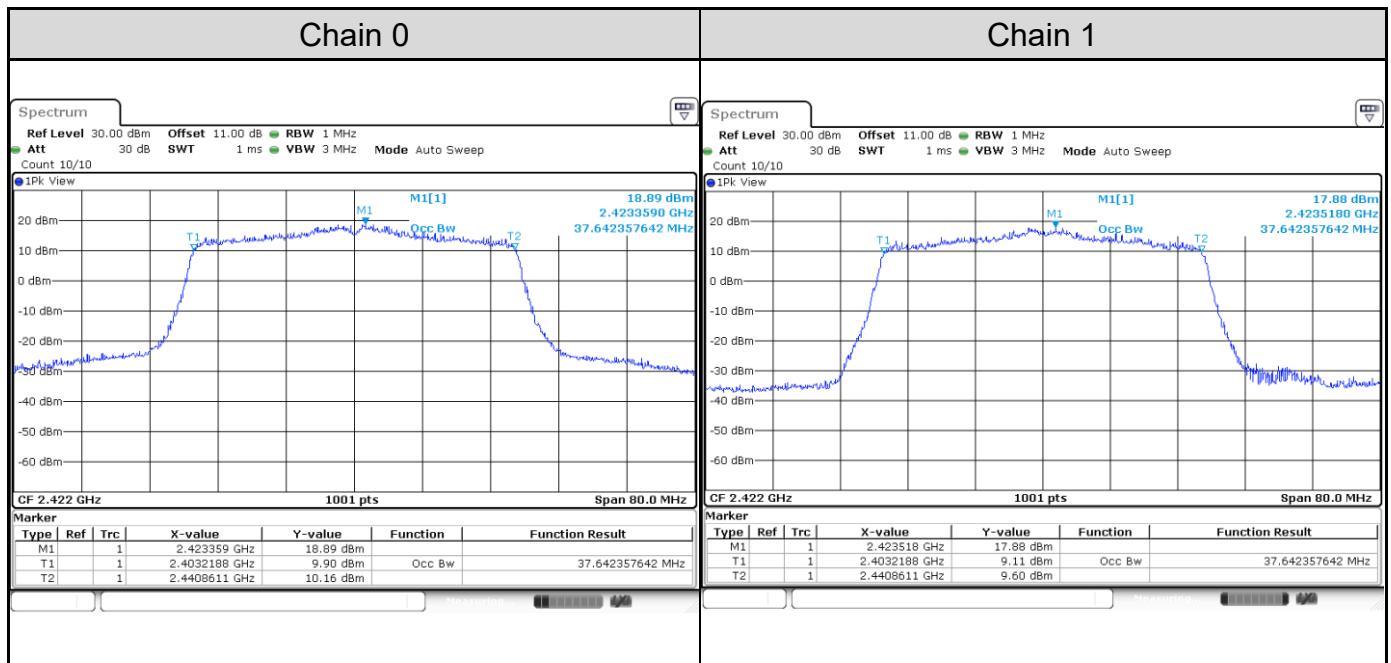

802.11ax HE40: 2TX

Channel	Frequency (MHz)	99% Bandwidth (MHz)	
		Chain 0	Chain 1
3	2422	37.64	37.64
6	2437	37.56	37.64
9	2452	37.64	37.64

Channel 3