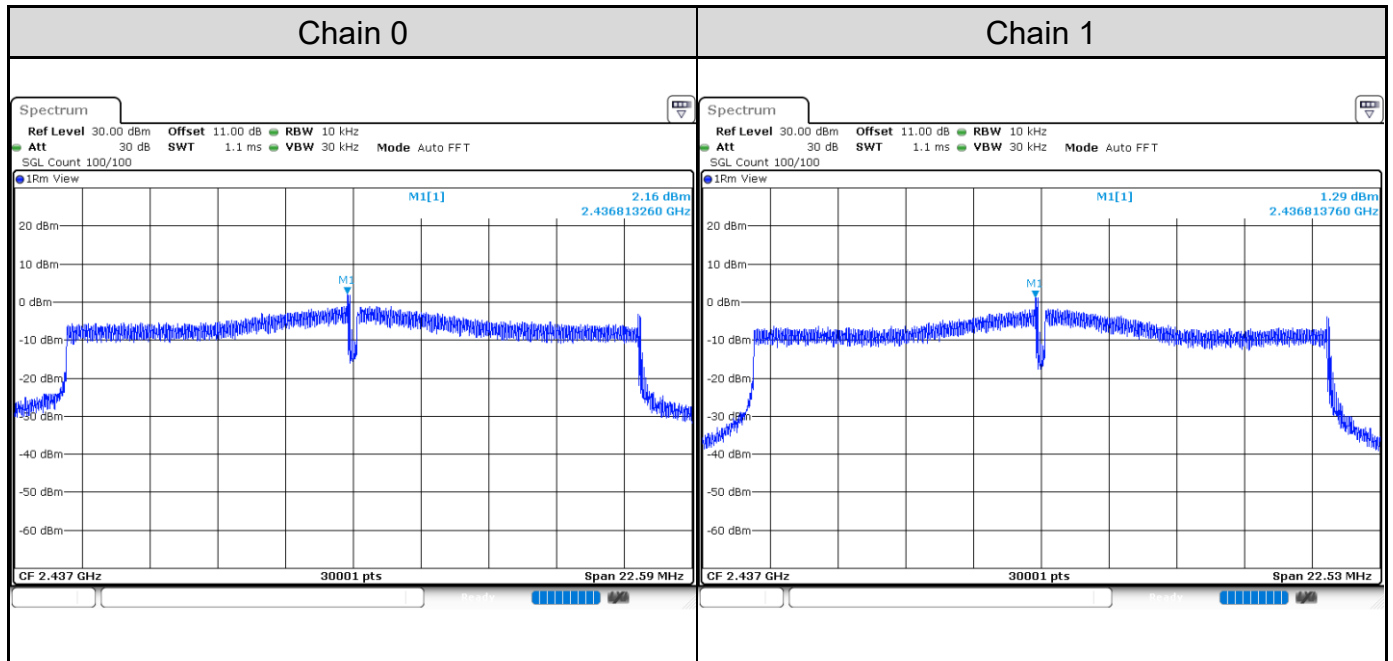

Channel 1

Channel 6

Channel 11

802.11ax HE20: 2TX

Channel	Frequency (MHz)	Power Density (dBm)		Total PSD with Duty Factor (dBm)	Limit (dBm)	Result
		Chain 0	Chain 1			
1	2412	-1.77	-2.26	1.22	7.44	Pass
6	2437	2.16	1.29	4.98	7.44	Pass
11	2462	-1.97	-2.23	1.13	7.44	Pass

Channel 1

Channel 6

Channel 11

802.11ax HE40: 2TX

Channel	Frequency (MHz)	Power Density (dBm)		Total PSD with Duty Factor (dBm)	Limit (dBm)	Result
		Chain 0	Chain 1			
3	2422	-9.11	-9.87	-6.01	7.44	Pass
6	2437	-6.84	-7.79	-3.83	7.44	Pass
9	2452	-9.18	-9.25	-5.75	7.44	Pass