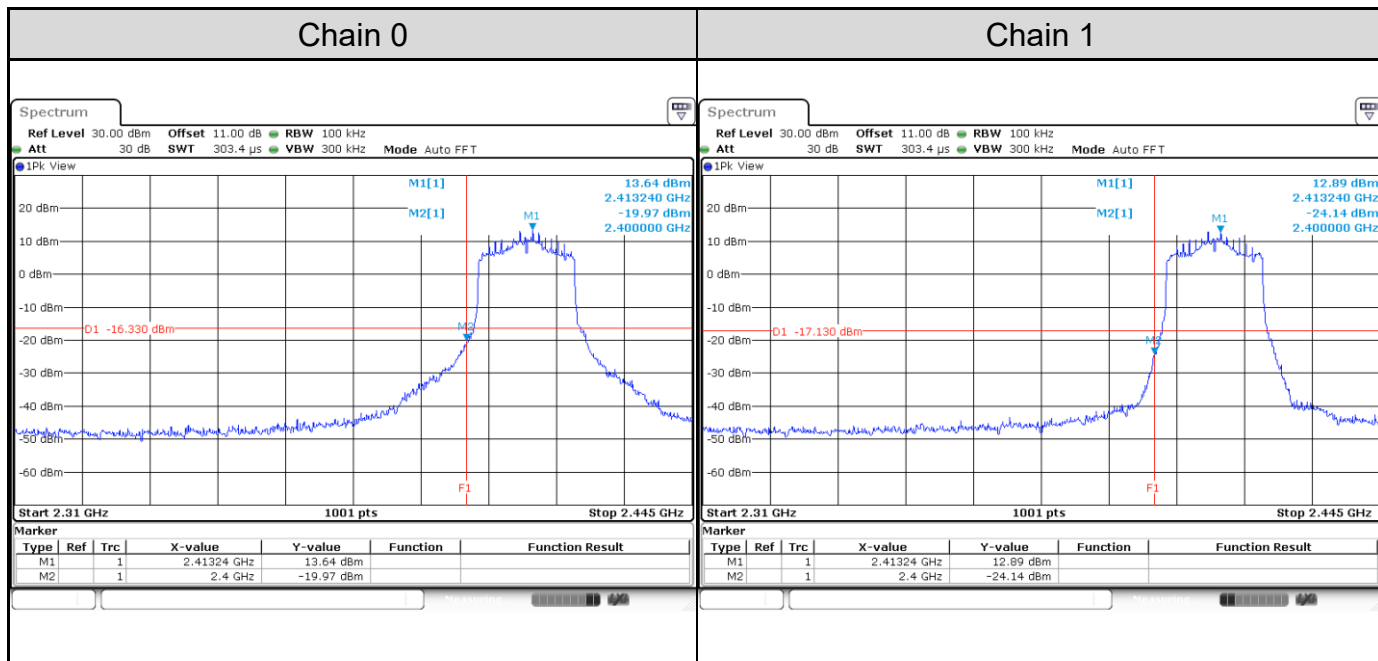

Channel 3

Channel 6

Channel 9

Test Result of Conducted Spurious Emissions

802.11b: 2TX

Channel 1

Channel 6

Channel 11

802.11g: 2TX
Channel 1

Channel 6

Channel 11

802.11ax HE20: 2TX
Channel 1

Channel 6

Channel 11

802.11ax HE40: 2TX
Channel 3

Channel 6

Channel 9

Test Result of Conducted Bandedge
802.11b: 2TX
Channel 1

Channel 11

802.11g: 2TX
Channel 1

Channel 11

802.11ax HE20: 2TX
Channel 1

Channel 11

802.11ax HE40: 2TX
Channel 3