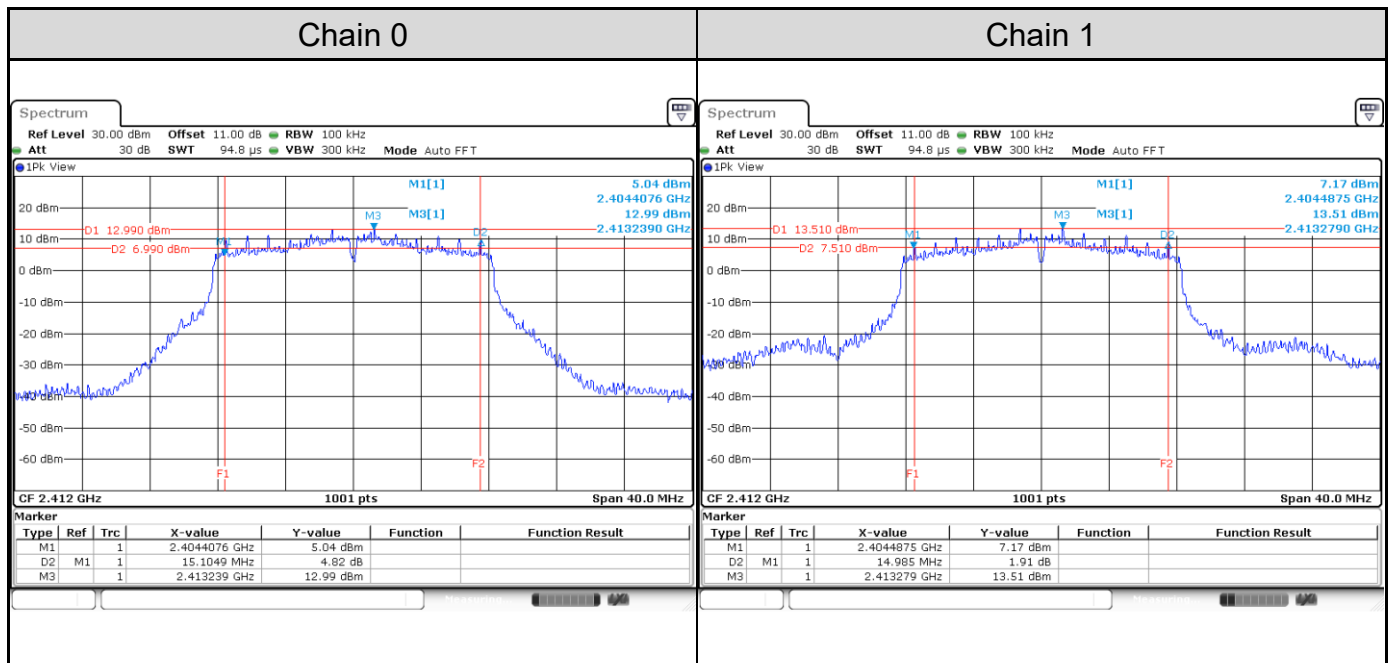

Appendix A: Test Results of Conducted Test

Test Result of 6 dB Bandwidth

802.11b: 2TX

Channel	Frequency (MHz)	6 dB Bandwidth (MHz)		Limit (MHz)	Result
		Chain 0	Chain 1		
1	2412	7.79	7.51	> 0.5	Pass
6	2437	7.11	7.03	> 0.5	Pass
11	2462	7.11	7.03	> 0.5	Pass

Channel 1

Channel 6

Channel 11

802.11g: 2TX

Channel	Frequency (MHz)	6 dB Bandwidth (MHz)		Limit (MHz)	Result
		Chain 0	Chain 1		
1	2412	15.10	14.99	> 0.5	Pass
6	2437	15.06	15.03	> 0.5	Pass
11	2462	15.06	15.03	> 0.5	Pass

Channel 1

Channel 6

Channel 11

802.11ax HE20: 2TX

Channel	Frequency (MHz)	6 dB Bandwidth (MHz)		Limit (MHz)	Result
		Chain 0	Chain 1		
1	2412	15.10	13.83	> 0.5	Pass
6	2437	15.06	15.03	> 0.5	Pass
11	2462	15.10	15.03	> 0.5	Pass