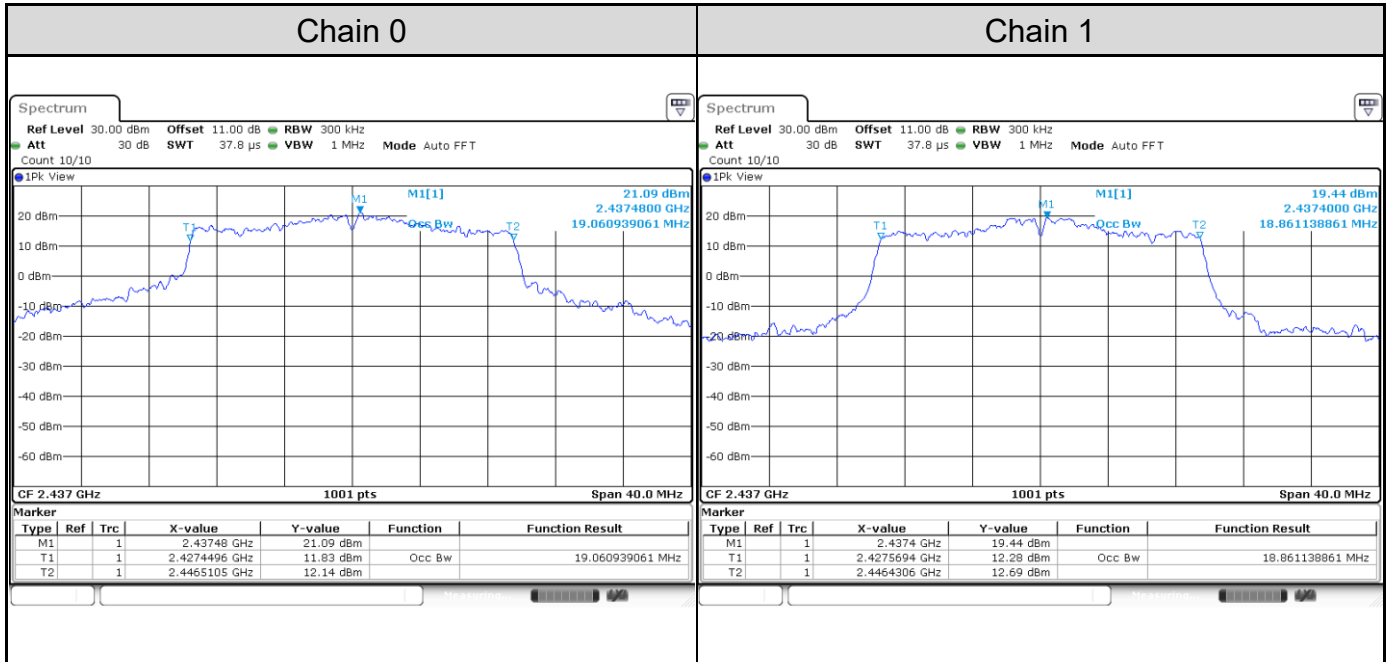

Channel 3

Channel 6

Channel 9

Test Result of 99% Occupied Bandwidth
802.11b: 2TX

Channel	Frequency (MHz)	99% Bandwidth (MHz)	
		Chain 0	Chain 1
1	2412	13.03	12.35
6	2437	12.75	13.15
11	2462	13.11	13.23

Channel 1

Channel 6

Channel 11

802.11g: 2TX

Channel	Frequency (MHz)	99% Bandwidth (MHz)	
		Chain 0	Chain 1
1	2412	16.22	16.22
6	2437	16.30	16.46
11	2462	16.22	16.22

Channel 1

Channel 6

Channel 11

802.11ax HE20: 2TX

Channel	Frequency (MHz)	99% Bandwidth (MHz)	
		Chain 0	Chain 1
1	2412	18.90	18.86
6	2437	19.06	18.86
11	2462	18.82	18.86

Channel 1

Channel 6

Channel 11

802.11ax HE40: 2TX

Channel	Frequency (MHz)	99% Bandwidth (MHz)	
		Chain 0	Chain 1
3	2422	37.64	37.64
6	2437	37.56	37.64
9	2452	37.64	37.64