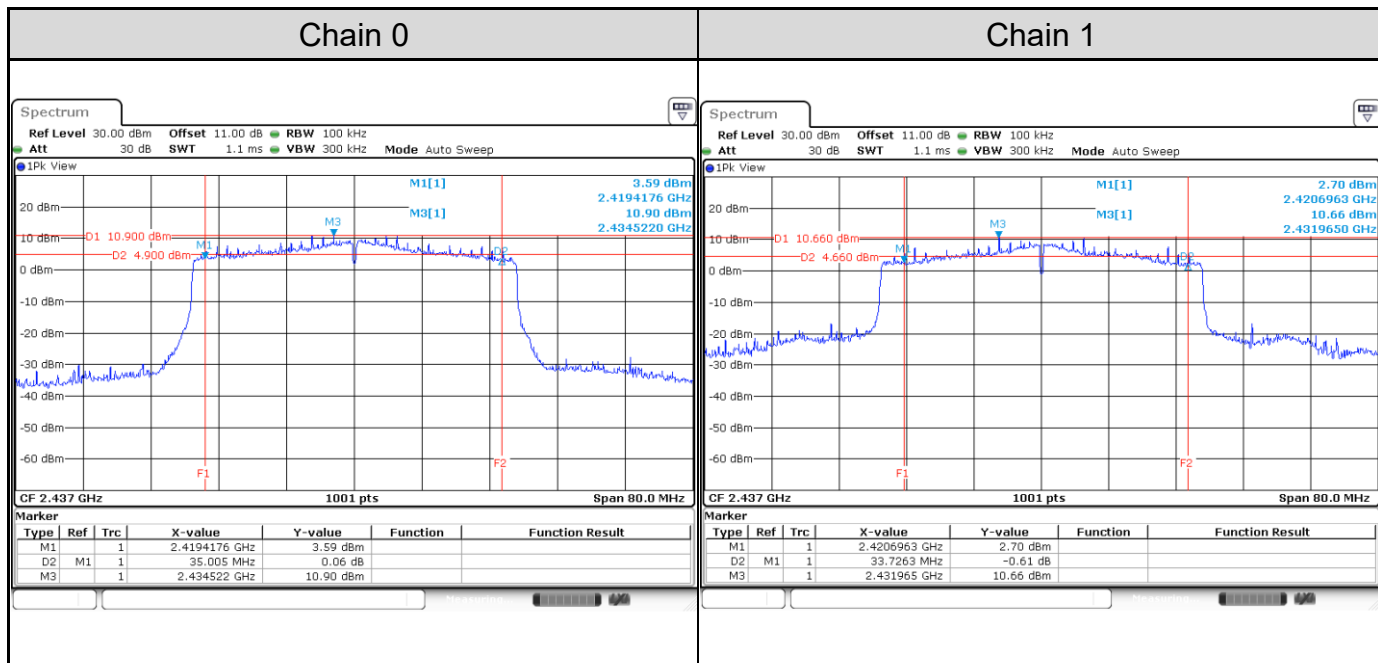

Channel 1

Channel 6

Channel 11

802.11g: 2TX

Channel	Frequency (MHz)	6 dB Bandwidth (MHz)		Limit (MHz)	Result
		Chain 0	Chain 1		
1	2412	15.10	14.99	> 0.5	Pass
6	2437	15.06	15.03	> 0.5	Pass
11	2462	15.06	15.03	> 0.5	Pass

Channel 1

Channel 6

Channel 11

802.11ax HE20: 2TX

Channel	Frequency (MHz)	6 dB Bandwidth (MHz)		Limit (MHz)	Result
		Chain 0	Chain 1		
1	2412	15.10	13.83	> 0.5	Pass
6	2437	15.06	15.03	> 0.5	Pass
11	2462	15.10	15.03	> 0.5	Pass

Channel 1

Channel 6

Channel 11

802.11ax HE40: 2TX

Channel	Frequency (MHz)	6 dB Bandwidth (MHz)		Limit (MHz)	Result
		Chain 0	Chain 1		
3	2422	35.08	32.53	> 0.5	Pass
6	2437	35.01	33.73	> 0.5	Pass
9	2452	35.08	33.73	> 0.5	Pass

Channel 3

Channel 6

Channel 9

Test Result of 99% Occupied Bandwidth
802.11b: 2TX

Channel	Frequency (MHz)	99% Bandwidth (MHz)	
		Chain 0	Chain 1
1	2412	13.03	12.35
6	2437	12.75	13.15
11	2462	13.11	13.23

Channel 1