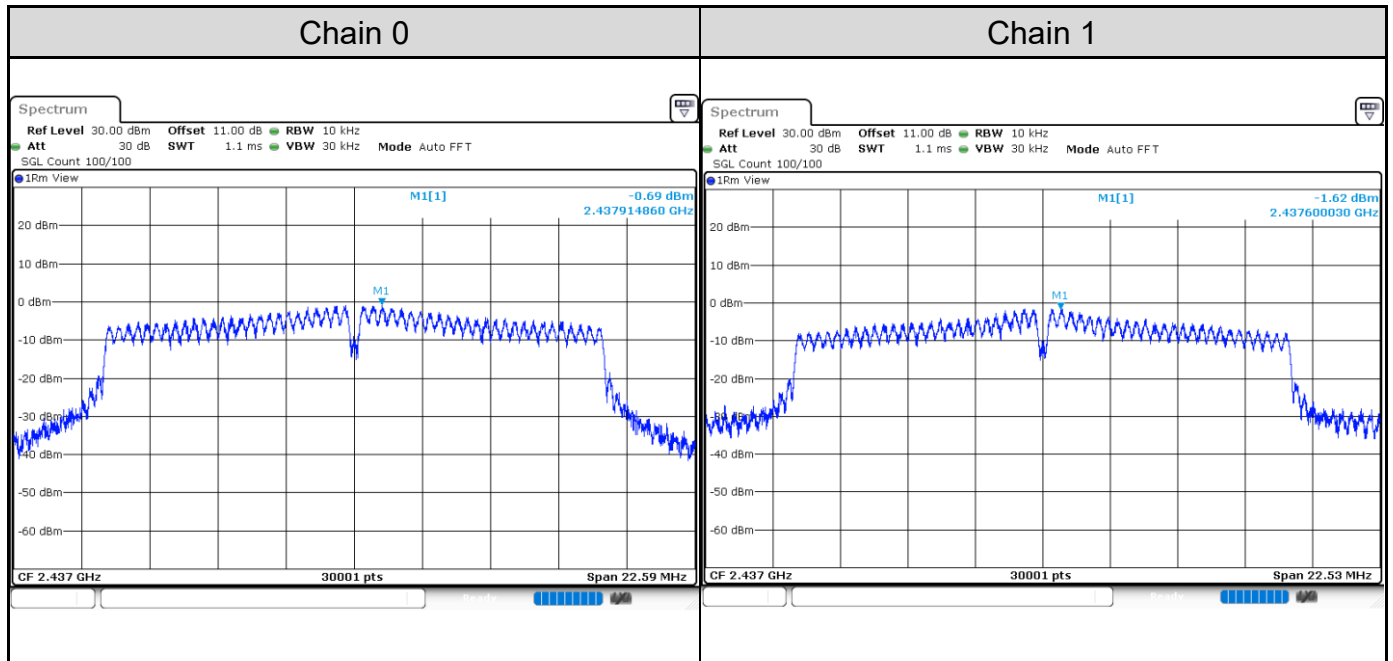

Channel 1

Channel 6

Channel 11

802.11g: 2TX

Channel	Frequency (MHz)	Power Density (dBm)		Total PSD with Duty Factor (dBm)	Limit (dBm)	Result
		Chain 0	Chain 1			
1	2412	-3.34	-3.56	-0.44	7.44	Pass
6	2437	-0.69	-1.62	1.88	7.44	Pass
11	2462	-3.03	-3.25	-0.13	7.44	Pass

Channel 1

Channel 6

Channel 11

802.11ax HE20: 2TX

Channel	Frequency (MHz)	Power Density (dBm)		Total PSD with Duty Factor (dBm)	Limit (dBm)	Result
		Chain 0	Chain 1			
1	2412	-1.77	-2.26	1.22	7.44	Pass
6	2437	2.16	1.29	4.98	7.44	Pass
11	2462	-1.97	-2.23	1.13	7.44	Pass