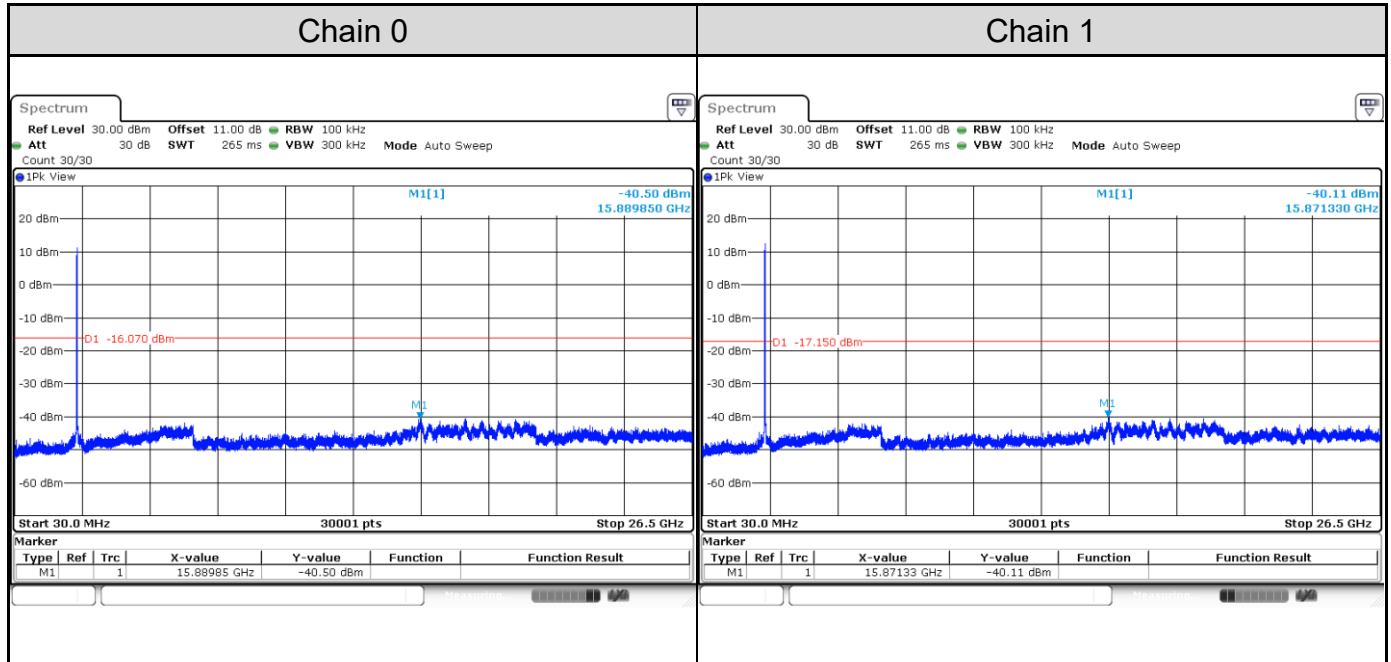

Channel 3

Channel 6

Channel 9

Test Result of Conducted Spurious Emissions

802.11b: 2TX

Channel 1

Channel 6

Channel 11

802.11g: 2TX
Channel 1

Channel 6

Channel 11

802.11ax HE20: 2TX
Channel 1

Channel 6

Channel 11

802.11ax HE40: 2TX
Channel 3

Channel 6