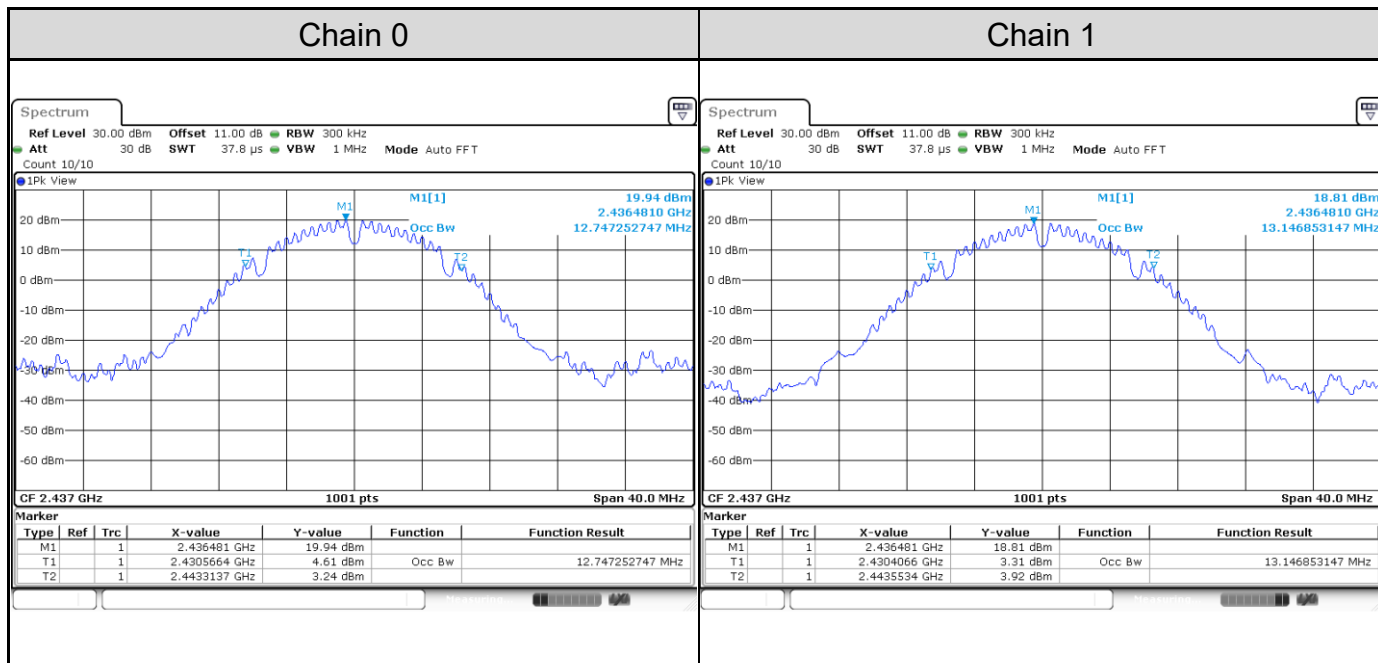

Channel 1

Channel 6

Channel 11

802.11ax HE20: 2TX

Channel	Frequency (MHz)	6 dB Bandwidth (MHz)		Limit (MHz)	Result
		Chain 0	Chain 1		
1	2412	15.10	13.83	> 0.5	Pass
6	2437	15.06	15.03	> 0.5	Pass
11	2462	15.10	15.03	> 0.5	Pass

Channel 1

Channel 6

Channel 11

802.11ax HE40: 2TX

Channel	Frequency (MHz)	6 dB Bandwidth (MHz)		Limit (MHz)	Result
		Chain 0	Chain 1		
3	2422	35.08	32.53	> 0.5	Pass
6	2437	35.01	33.73	> 0.5	Pass
9	2452	35.08	33.73	> 0.5	Pass

Channel 3

Channel 6

Channel 9

Test Result of 99% Occupied Bandwidth
802.11b: 2TX

Channel	Frequency (MHz)	99% Bandwidth (MHz)	
		Chain 0	Chain 1
1	2412	13.03	12.35
6	2437	12.75	13.15
11	2462	13.11	13.23

Channel 1

Channel 6

Channel 11

802.11g: 2TX

Channel	Frequency (MHz)	99% Bandwidth (MHz)	
		Chain 0	Chain 1
1	2412	16.22	16.22
6	2437	16.30	16.46
11	2462	16.22	16.22

Channel 1

Channel 6

Channel 11

802.11ax HE20: 2TX