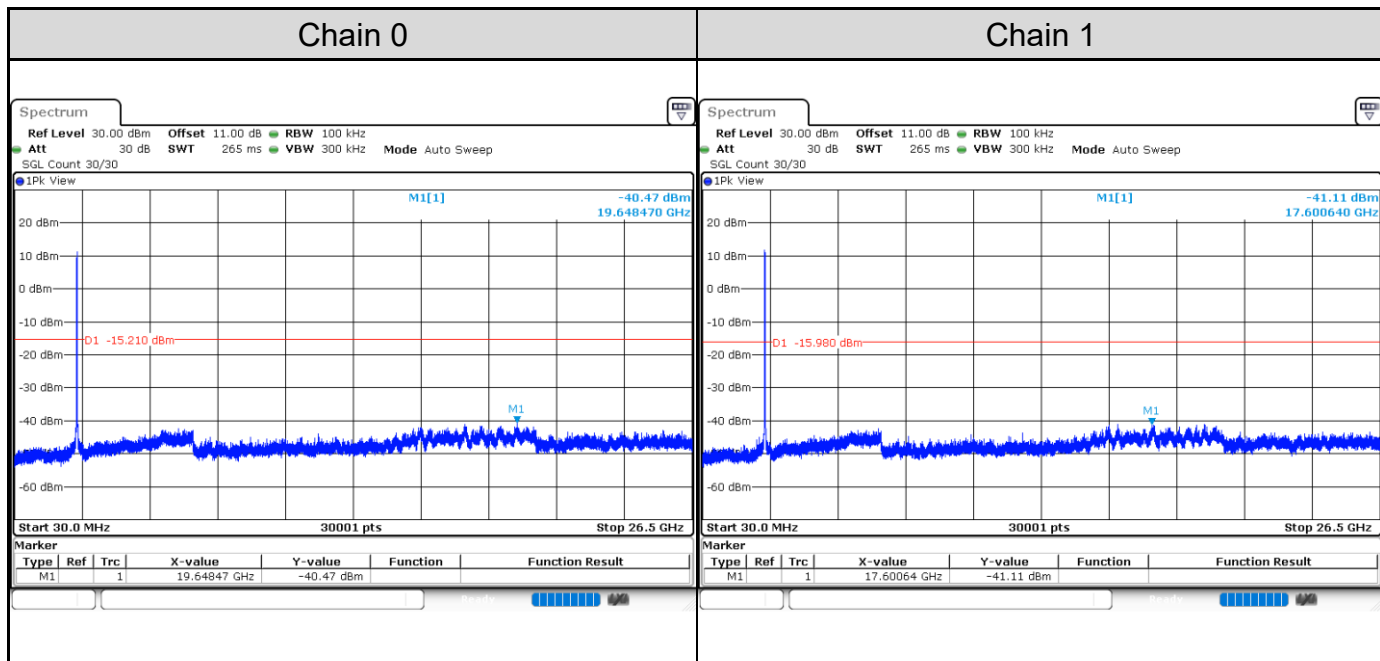

Channel 3

Channel 6

Channel 9

Test Result of Conducted Spurious Emissions

802.11b: 2TX

Channel 1

Channel 6

Channel 11

802.11g: 2TX
Channel 1

Channel 6

Channel 11

802.11ax HE20: 2TX
Channel 1

Channel 6

Channel 11

802.11ax HE40: 2TX
Channel 3

Channel 6