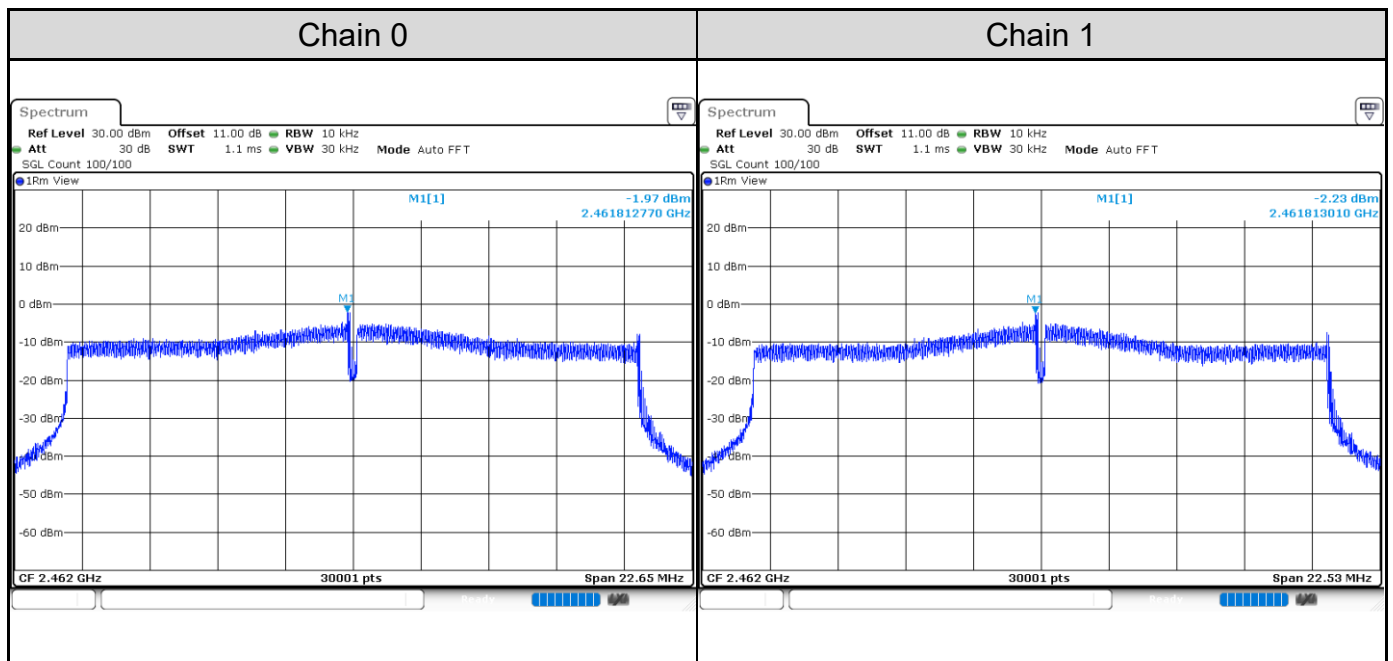

Channel 1

Channel 6

Channel 11

802.11ax HE20: 2TX

Channel	Frequency (MHz)	Power Density (dBm)		Total PSD with Duty Factor (dBm)	Limit (dBm)	Result
		Chain 0	Chain 1			
1	2412	-1.77	-2.26	1.22	7.44	Pass
6	2437	2.16	1.29	4.98	7.44	Pass
11	2462	-1.97	-2.23	1.13	7.44	Pass

Channel 1

Channel 6

Channel 11

802.11ax HE40: 2TX

Channel	Frequency (MHz)	Power Density (dBm)		Total PSD with Duty Factor (dBm)	Limit (dBm)	Result
		Chain 0	Chain 1			
3	2422	-9.11	-9.87	-6.01	7.44	Pass
6	2437	-6.84	-7.79	-3.83	7.44	Pass
9	2452	-9.18	-9.25	-5.75	7.44	Pass