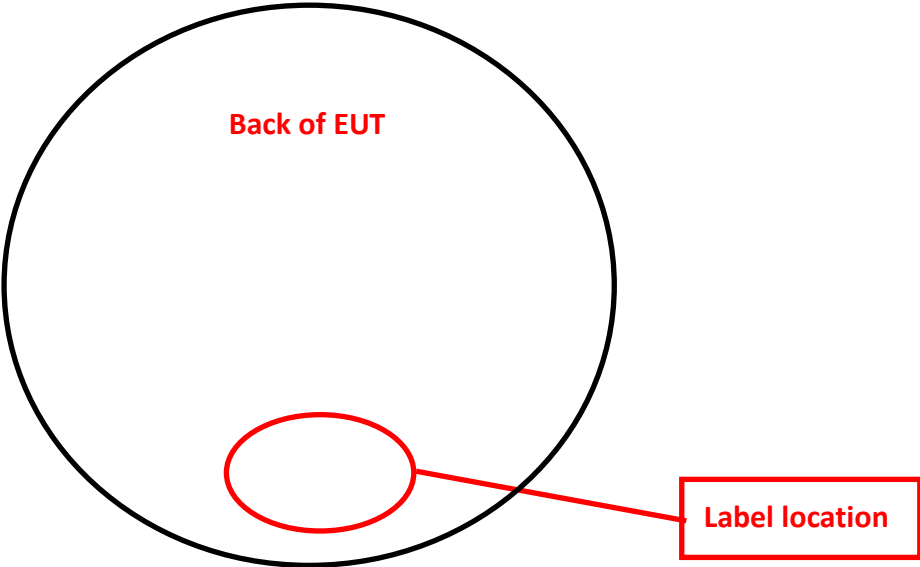

FCC ID: A8J-ENSTATION6

The label will be permanently affixed and readily visible.