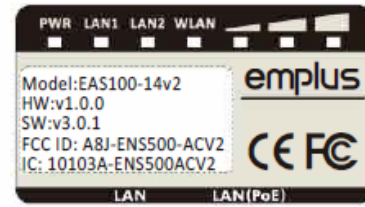

▼ EnStation5-ACv2

5GHz Mac未6碼

— Dei cut line

Transparent & rear side printing  
 LEXAN 8010 SHC Film T=0.38mm  
 Adhesive 3M 467 MP or 468 MP

**Tolerance: -0.2mm/+0mm**

— Dei cut line

Transparent & rear side printing  
 LEXAN 8010 SHC Film T=0.38mm  
 Adhesive 3M 467 MP or 468 MP  
 Red text is printed in Senao

2.4GHz MAC: 68

**Tolerance: -0.2mm/+0mm**

— Dei cut line

Transparent & rear side printing  
LEXAN 8010 SHC Film T=0.38mm  
Adhesive 3M 467 MP or 468 MP

**Tolerance: -0.2mm**

Dei cut line

Transparent & rear side printing  
LEXAN 8010 SHC Film T=0.38mm  
Adhesive 3M 467 MP or 468 MP