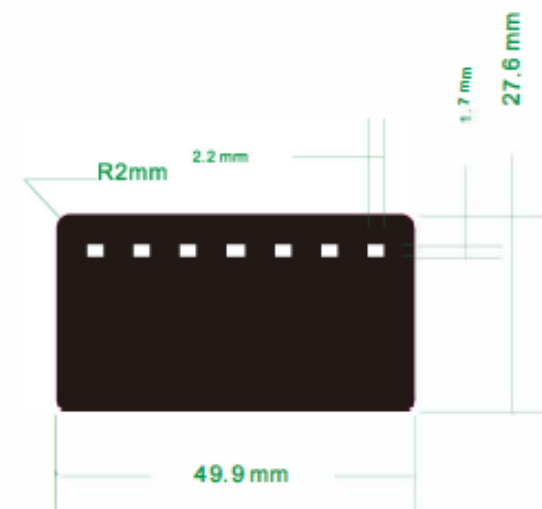

▼ EnStation5-ACv2

5GHz Mac未6碼

— Dei cut line

Transparent & rear side printing  
 LEXAN 8010 SHC Film T=0.38mm  
 Adhesive 3M 467 MP or 468 MP

**Tolerance: -0.2mm/+0mm**

— Dei cut line

Transparent & rear side printing  
 LEXAN 8010 SHC Film T=0.38mm  
 Adhesive 3M 467 MP or 468 MP  
 Red text is printed in Senao

2.4GHz MAC: 68

**Tolerance: -0.2mm/+0mm**

— Dei cut line

Transparent & rear side printing  
LEXAN 8010 SHC Film T=0.38mm  
Adhesive 3M 467 MP or 468 MP

**Tolerance: -0.2mm**

Dei cut line

Transparent & rear side printing  
LEXAN 8010 SHC Film T=0.38mm  
Adhesive 3M 467 MP or 468 MP

**Tolerance: -0.2mm**