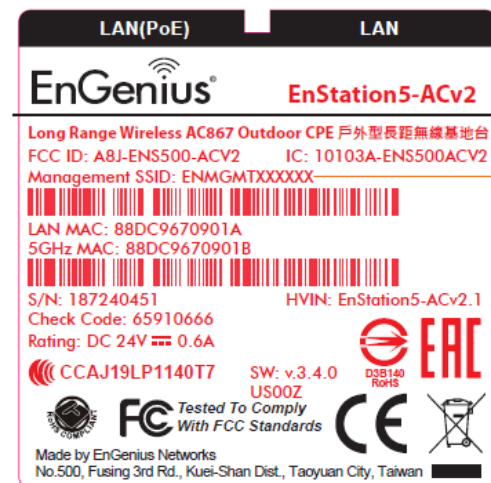

▼ EnStation5-ACv2

5GHz Mac未6碼

— Dei cut line

Transparent & rear side printing  
 LEXAN 8010 SHC Film T=0.38mm  
 Adhesive 3M 467 MP or 468 MP

**Tolerance: -0.2mm/+0mm**

— Dei cut line

Transparent & rear side printing  
 LEXAN 8010 SHC Film T=0.38mm  
 Adhesive 3M 467 MP or 468 MP  
 Red text is printed in Senao

Model: ENS500EXT-ACv2 U0002  
 LAN MAC: 88DC96709056  
 5GHz MAC: 88DC96709057  
 S/N: 187348311 P/N: ENS500EXT-ACv2.1  
 Management SSID: ENMGMPassw: SW: v3.4.0  
 Check Code: 0000000

Blank label  
 P/N: 6710A0309000

2.4GHz MAC: 68

**Tolerance: -0.2mm/+0mm**

— Dei cut line

Transparent & rear side printing  
LEXAN 8010 SHC Film T=0.38mm  
Adhesive 3M 467 MP or 468 MP

**Tolerance: -0.2mm**

Dei cut line

Transparent & rear side printing  
LEXAN 8010 SHC Film T=0.38mm  
Adhesive 3M 467 MP or 468 MP