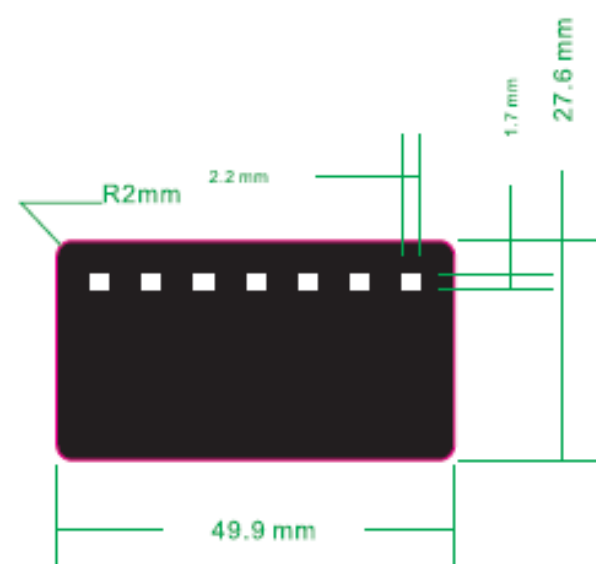

▼ EnStation5-ACv2

5GHz Mac未6碼

— Dei cut line

Transparent & rear side printing  
 LEXAN 8010 SHC Film T=0.38mm  
 Adhesive 3M 467 MP or 468 MP

**Tolerance: -0.2mm/+0mm**

— Dei cut line

Transparent & rear side printing  
 LEXAN 8010 SHC Film T=0.38mm  
 Adhesive 3M 467 MP or 468 MP  
 Red text is printed in Senao

2.4GHz MAC: 68

**Tolerance: -0.2mm/+0mm**

— Dei cut line

Transparent & rear side printing  
LEXAN 8010 SHC Film T=0.38mm  
Adhesive 3M 467 MP or 468 MP

**Tolerance: -0.2mm**

Dei cut line

Transparent & rear side printing  
LEXAN 8010 SHC Film T=0.38mm  
Adhesive 3M 467 MP or 468 MP

**Tolerance: -0.2mm**