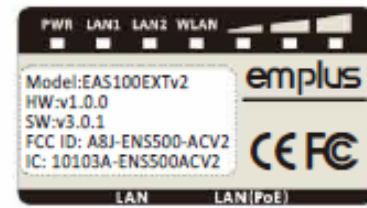

▼ EnStation5-ACv2

5GHz Mac未6碼

— Dei cut line

Transparent & rear side printing  
 LEXAN 8010 SHC Film T=0.38mm  
 Adhesive 3M 467 MP or 468 MP

**Tolerance: -0.2mm/+0mm**

— Dei cut line

Transparent & rear side printing  
 LEXAN 8010 SHC Film T=0.38mm  
 Adhesive 3M 467 MP or 468 MP  
 Red text is printed in Senao

Model: ENS500EXT-ACv2 U0002  
 LAN MAC: 88DC96709056  
 5GHz MAC: 88DC96709057  
 S/N: 187348311 P/N: ENS500EXT-ACv2.1  
 Management SSID: ENMGMPassw: SW: v3.4.0  
 Check Code: 0000000

Blank label  
 P/N: 6710A0309000

2.4GHz MAC: 68

**Tolerance: -0.2mm/+0mm**

— Dei cut line

Transparent & rear side printing  
LEXAN 8010 SHC Film T=0.38mm  
Adhesive 3M 467 MP or 468 MP

**Tolerance: -0.2mm**

Dei cut line

Transparent & rear side printing  
LEXAN 8010 SHC Film T=0.38mm  
Adhesive 3M 467 MP or 468 MP