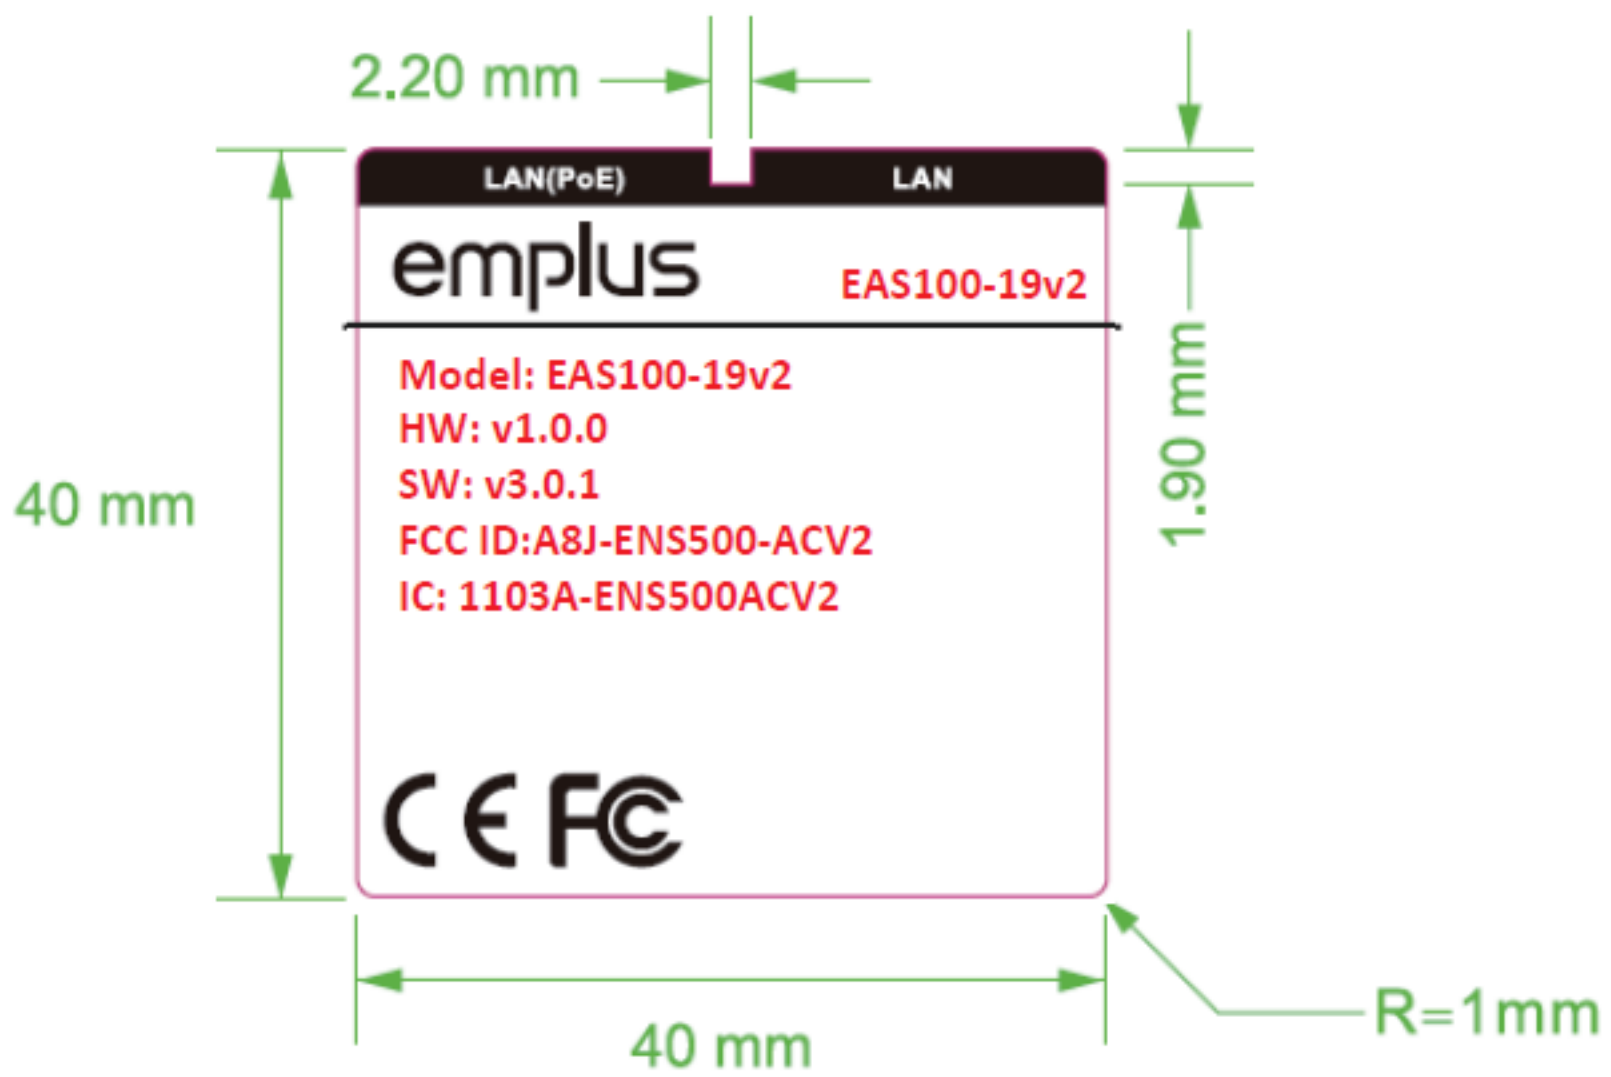

▼ EnStation5-ACv2

5GHz Mac未6碼

— Dei cut line

Transparent & rear side printing  
 LEXAN 8010 SHC Film T=0.38mm  
 Adhesive 3M 467 MP or 468 MP

**Tolerance: -0.2mm/+0mm**

— Dei cut line

Transparent & rear side printing  
 LEXAN 8010 SHC Film T=0.38mm  
 Adhesive 3M 467 MP or 468 MP  
 Red text is printed in Senao

Model: ENS500EXT-ACv2 U0002  
 LAN MAC: 88DC96709056  
 5GHz MAC: 88DC96709057  
 S/N: 187348311 P/N: ENS500EXT-ACv2.1  
 Management SSID: ENMGMPassw: SW: v3.4.0  
 Check Code: 0000000

Blank label  
 P/N: 6710A0309000

2.4GHz MAC: 68

**Tolerance: -0.2mm/+0mm**

— Dei cut line

Transparent & rear side printing  
LEXAN 8010 SHC Film T=0.38mm  
Adhesive 3M 467 MP or 468 MP

**Tolerance: -0.2mm**

Dei cut line

Transparent & rear side printing  
LEXAN 8010 SHC Film T=0.38mm  
Adhesive 3M 467 MP or 468 MP

**Tolerance: -0.2mm**