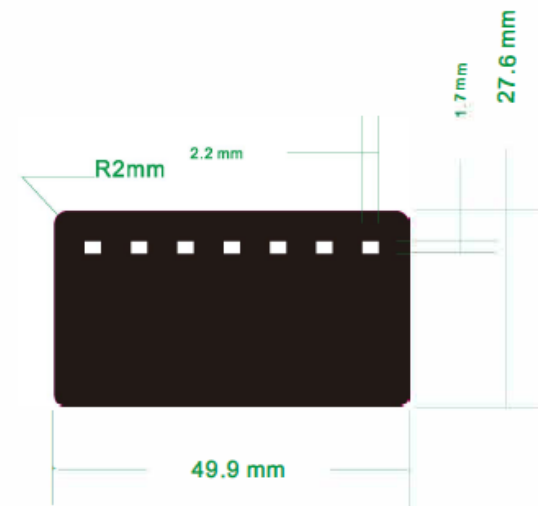

▼ EnStation5-ACv2

5GHz Mac未6碼

— Dei cut line

Transparent & rear side printing  
 LEXAN 8010 SHC Film T=0.38mm  
 Adhesive 3M 467 MP or 468 MP

**Tolerance: -0.2mm/+0mm**

— Dei cut line

Transparent & rear side printing  
 LEXAN 8010 SHC Film T=0.38mm  
 Adhesive 3M 467 MP or 468 MP  
 Red text is printed in Senao

2.4GHz MAC: 68

**Tolerance: -0.2mm/+0mm**

— Dei cut line

Transparent & rear side printing  
LEXAN 8010 SHC Film T=0.38mm  
Adhesive 3M 467 MP or 468 MP

**Tolerance: -0.2mm**

Dei cut line

Transparent & rear side printing  
LEXAN 8010 SHC Film T=0.38mm  
Adhesive 3M 467 MP or 468 MP

**Tolerance: -0.2mm**