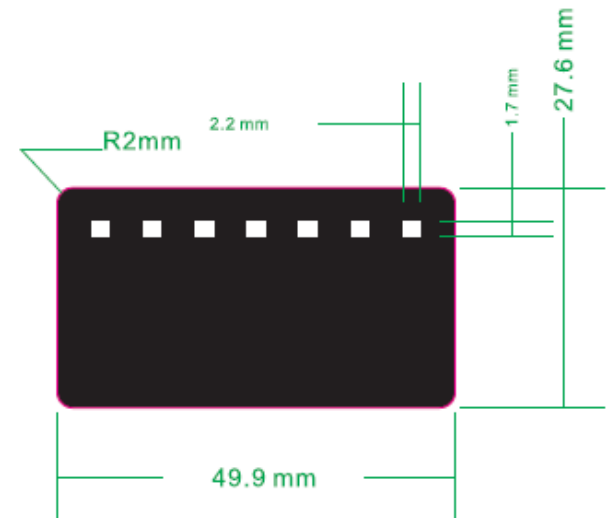

▼ EnStation5-ACv2

5GHz Mac未6碼

— Dei cut line

Transparent & rear side printing  
 LEXAN 8010 SHC Film T=0.38mm  
 Adhesive 3M 467 MP or 468 MP

**Tolerance: -0.2mm/+0mm**

— Dei cut line

Transparent & rear side printing  
 LEXAN 8010 SHC Film T=0.38mm  
 Adhesive 3M 467 MP or 468 MP  
 Red text is printed in Senao

2.4GHz MAC: 68

**Tolerance: -0.2mm/+0mm**

— Dei cut line

Transparent & rear side printing  
LEXAN 8010 SHC Film T=0.38mm  
Adhesive 3M 467 MP or 468 MP

**Tolerance: -0.2mm**

Dei cut line

Transparent & rear side printing  
LEXAN 8010 SHC Film T=0.38mm  
Adhesive 3M 467 MP or 468 MP

**Tolerance: -0.2mm**