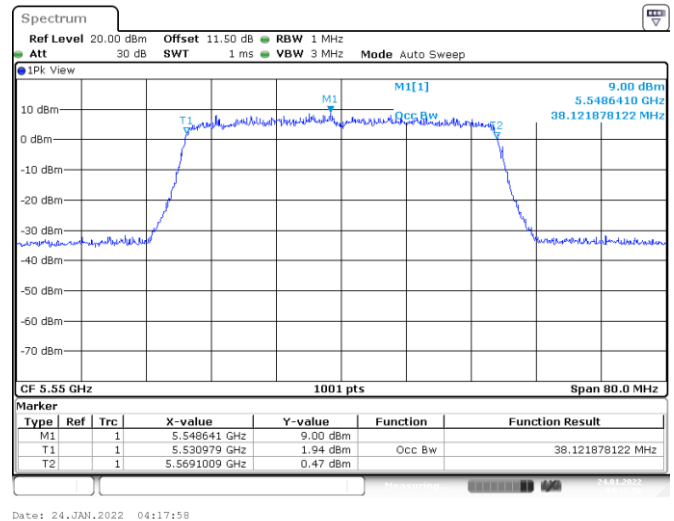

Channel 110