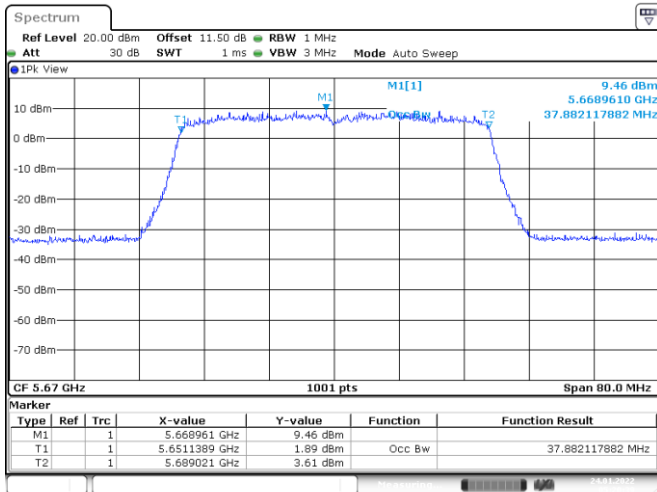

<Chain 0>

802.11ax HE40
Channel 54
Channel 62

Date: 24.JAN.2022 04:01:31

Date: 24.JAN.2022 04:10:45

Channel 102
Channel 110

Date: 24.JAN.2022 04:12:17

Date: 24.JAN.2022 04:21:37

802.11ax HE40
Channel 134
Channel 151