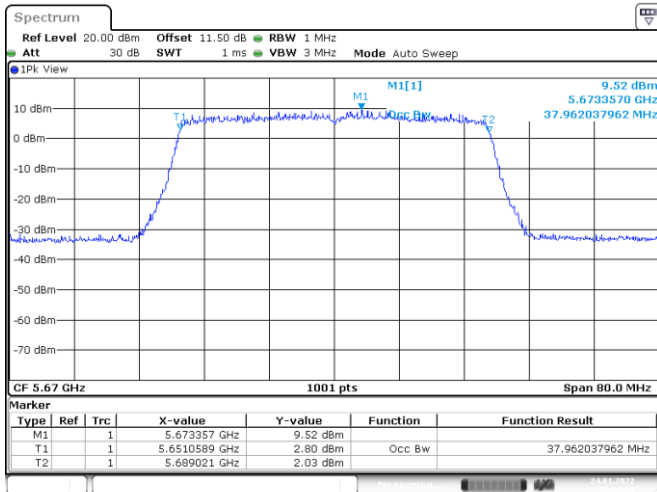

802.11ax HE40

Channel 134

Channel 151

Date: 24.JAN.2022 05:23:07