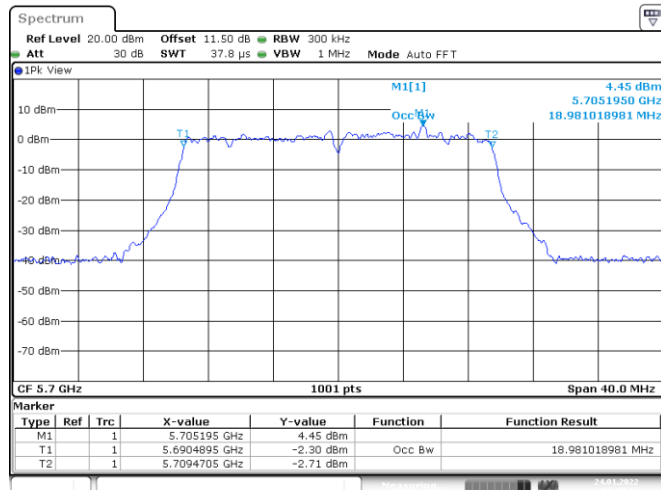

Channel 140

Date: 24.JAN.2022 03:23:12