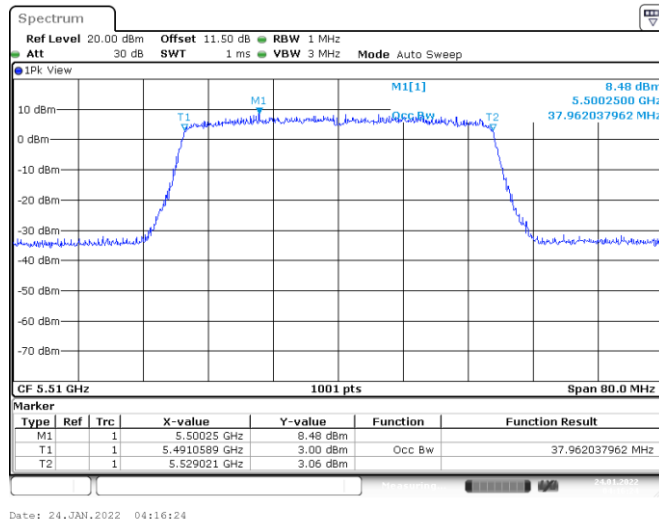

Channel 102