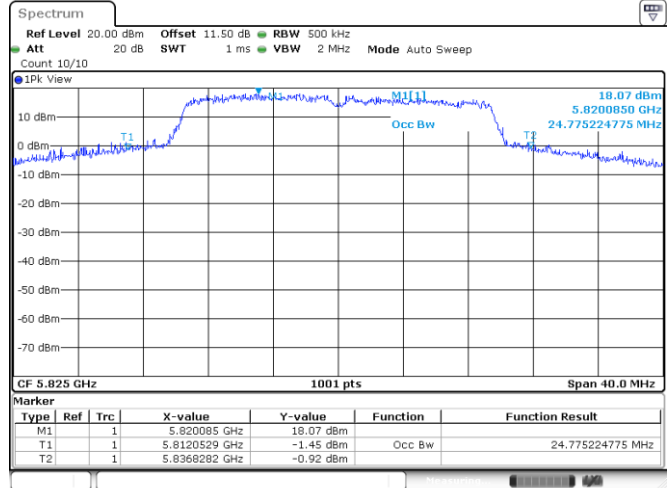

Date: 15.JUN.2022 16:53:10