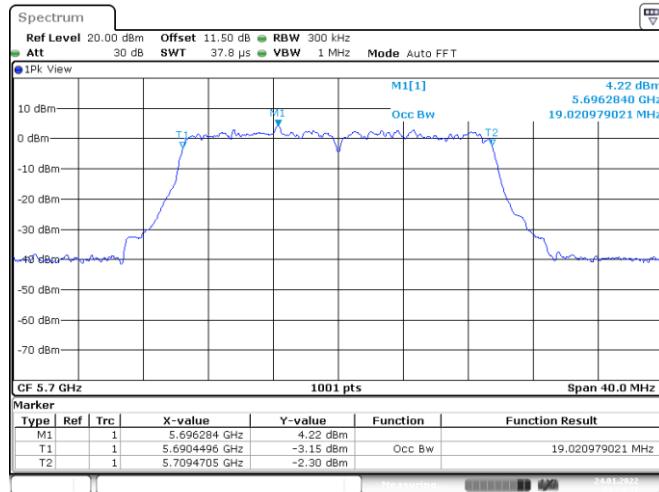

Date: 15.JUN.2022 16:51:36

Date: 15.JUN.2022 16:53:34

<Chain 1>

802.11ax HE20
Channel 60
Channel 64

Channel 100
Channel 116

802.11ax HE20
Channel 140

Date: 24.JAN.2022 03:24:31

Channel 149