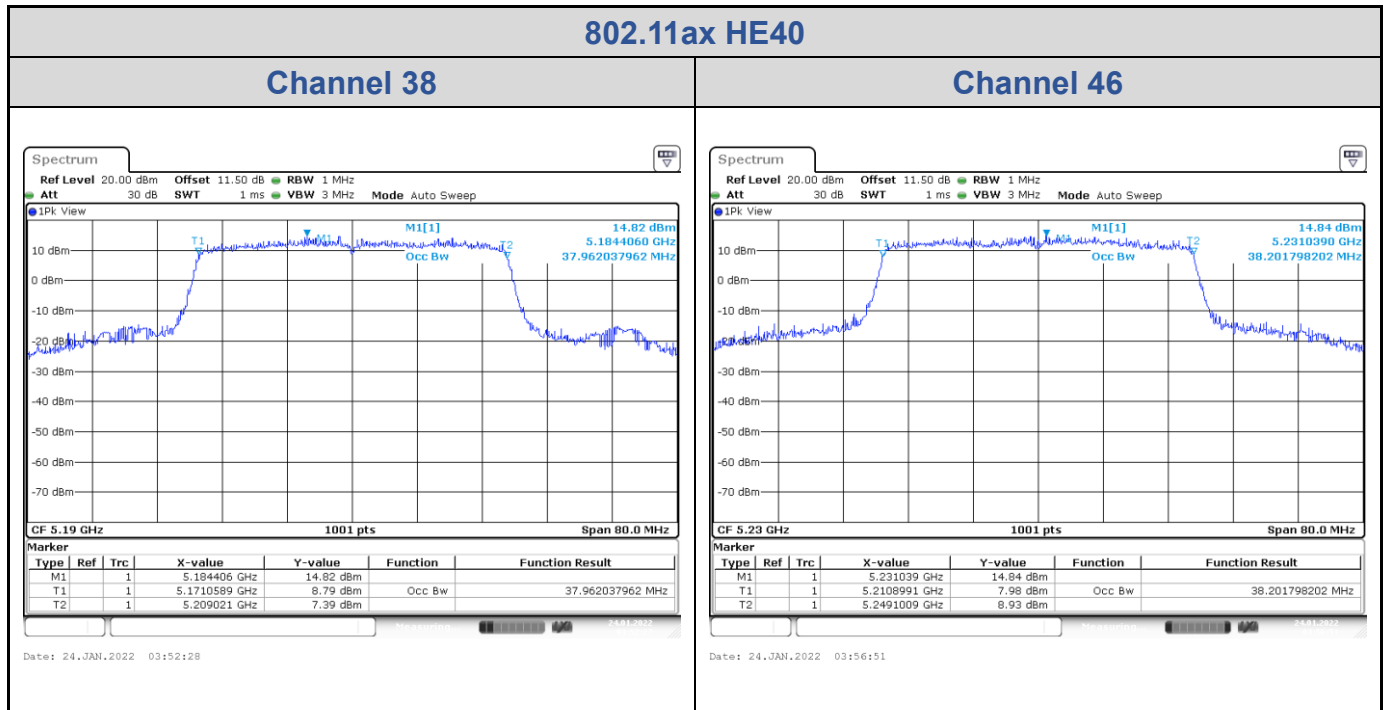

Date: 24.JAN.2022 05:20:40

Date: 28.JAN.2022 07:50:33

Channel 159

Date: 28.JAN.2022 08:00:42

<Chain 1>

802.11ax HE40
Channel 54
Channel 62

Date: 24.JAN.2022 04:02:20

Date: 24.JAN.2022 04:09:32

Channel 102
Channel 110

Date: 24.JAN.2022 04:13:42

Date: 24.JAN.2022 04:20:29

802.11ax HE40
Channel 134
Channel 151

Date: 24.JAN.2022 05:21:54

Date: 28.JAN.2022 07:51:34

Channel 159

Date: 28.JAN.2022 07:58:42

<Chain 2>

802.11ax HE40
Channel 54

Channel 62

Channel 102

Channel 110

802.11ax HE40
Channel 134
Channel 151

Date: 24.JAN.2022 05:23:07

Date: 28.JAN.2022 07:52:52