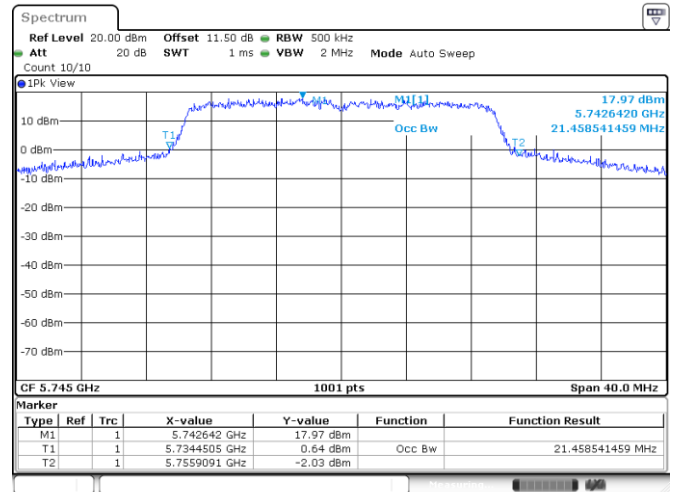

Date: 15.JUN.2022 16:51:36

Date: 15.JUN.2022 16:53:34

<Chain 1>

802.11ax HE20
Channel 60
Channel 64

Channel 100
Channel 116

802.11ax HE20
Channel 140

Date: 24.JAN.2022 03:24:31

Channel 149