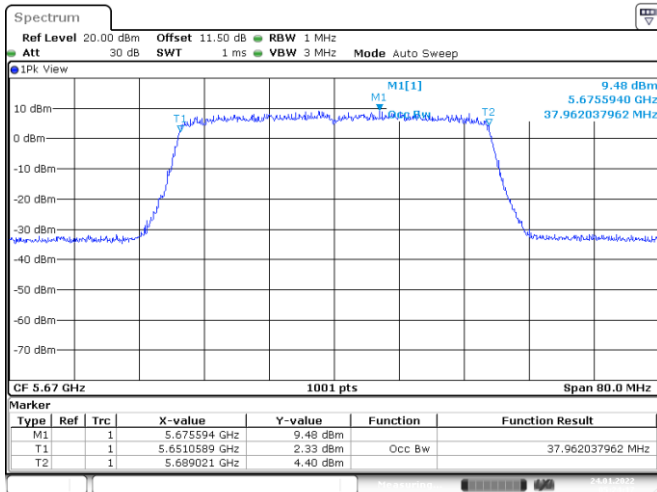

802.11ax HE40

Channel 134

Channel 151

Date: 24.JAN.2022 05:24:18