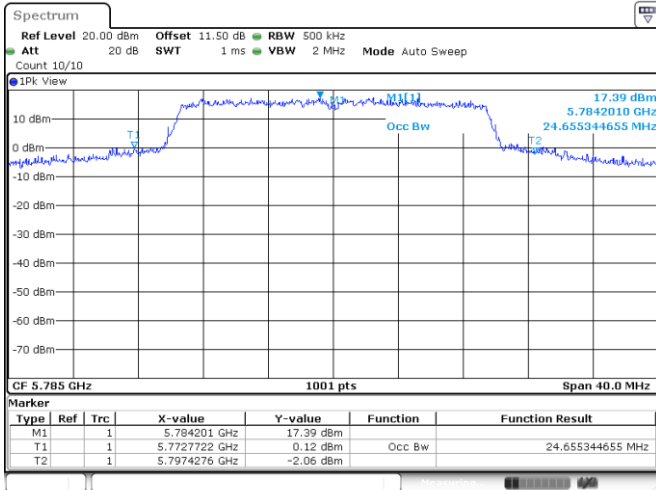

802.11ax HE20

Channel 157

Channel 165

Date: 15.JUN.2022 16:51:36