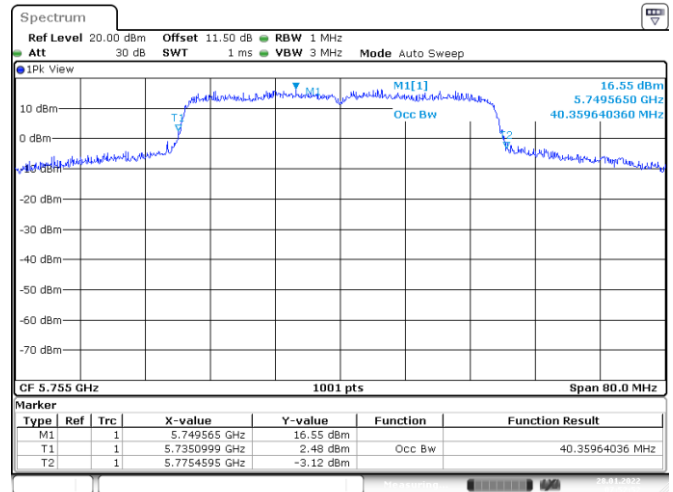

Date: 28.JAN.2022 07:52:52