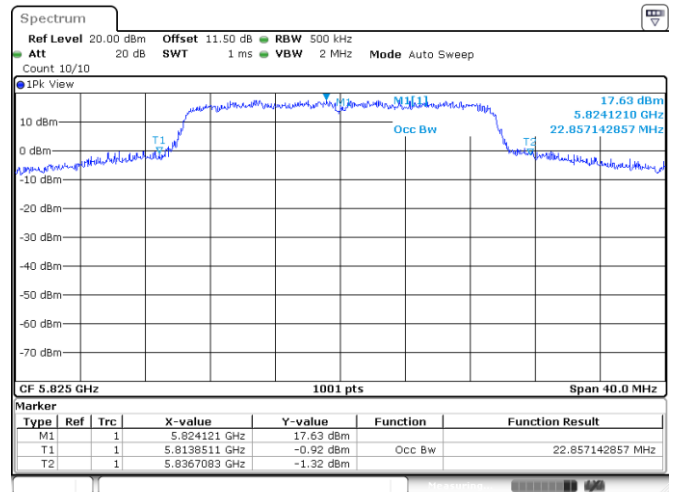

Channel 64

Date: 24.JAN.2022 03:04:15

Channel 100

Date: 24.JAN.2022 03:10:42

Channel 116

Date: 24.JAN.2022 03:15:39

802.11ax HE20
Channel 140
Channel 149

Channel 157
Channel 165