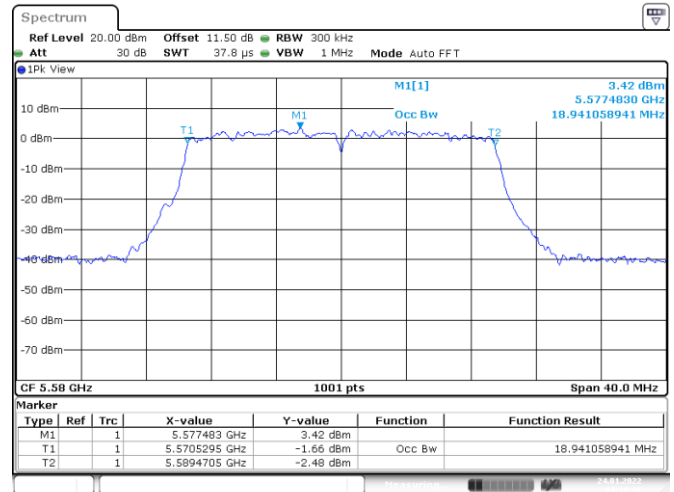

Channel 116