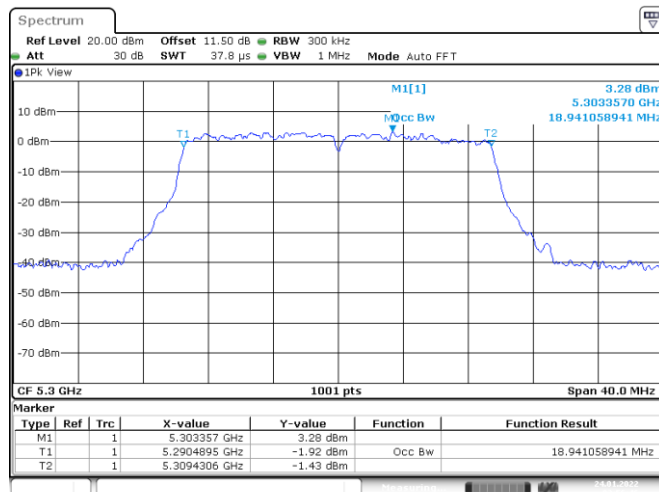

802.11ax HE20

Channel 48

Channel 52

Channel 60

Channel 64