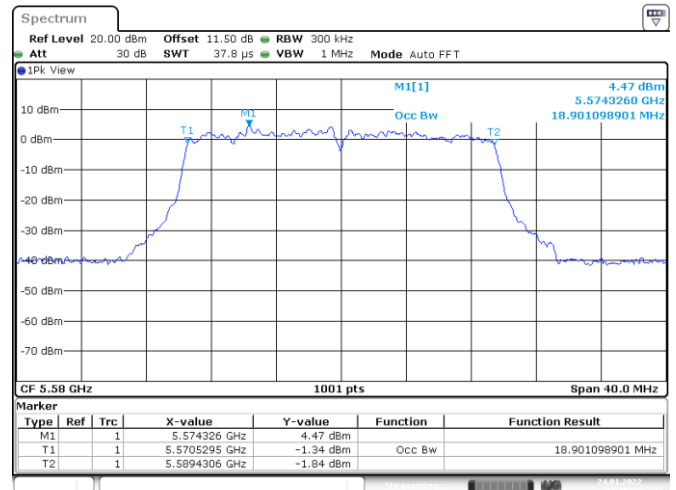

Channel 116

Date: 24.JAN.2022 03:15:39