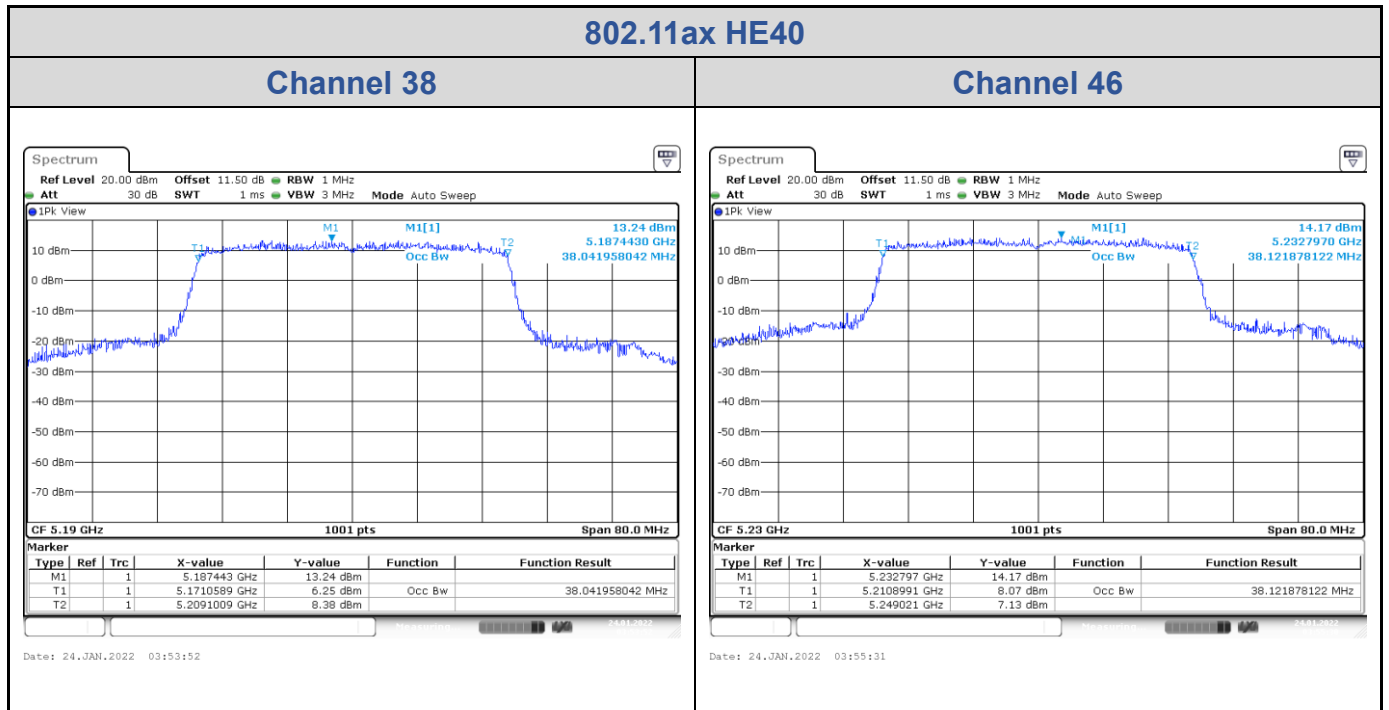

Channel 102
Channel 110

Date: 24.JAN.2022 04:13:42

Date: 24.JAN.2022 04:20:29

802.11ax HE40
Channel 134
Channel 151

Date: 24.JAN.2022 05:21:54

Date: 28.JAN.2022 07:51:34

Channel 159

Date: 28.JAN.2022 07:58:42

<Chain 2>

802.11ax HE40
Channel 54

Channel 62

Channel 102

Channel 110

802.11ax HE40
Channel 134
Channel 151

Date: 24.JAN.2022 05:23:07

Date: 28.JAN.2022 07:52:52

Channel 159

Date: 28.JAN.2022 07:59:36

<Chain 3>

802.11ax HE40
Channel 54

Channel 62

Channel 102

Channel 110

802.11ax HE40
Channel 134
Channel 151