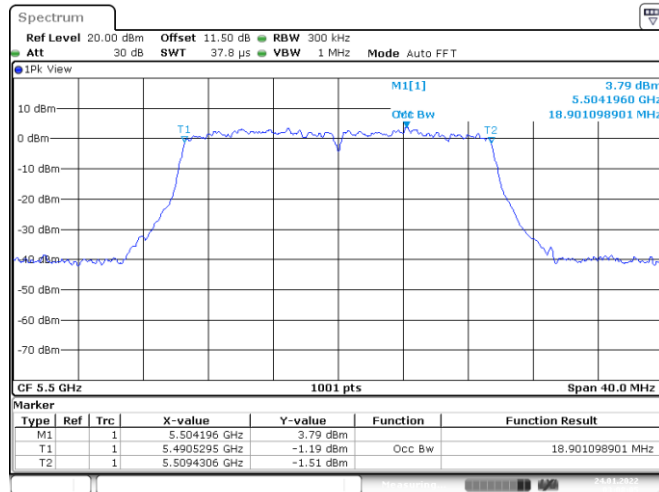

802.11ax HE20

Channel 100