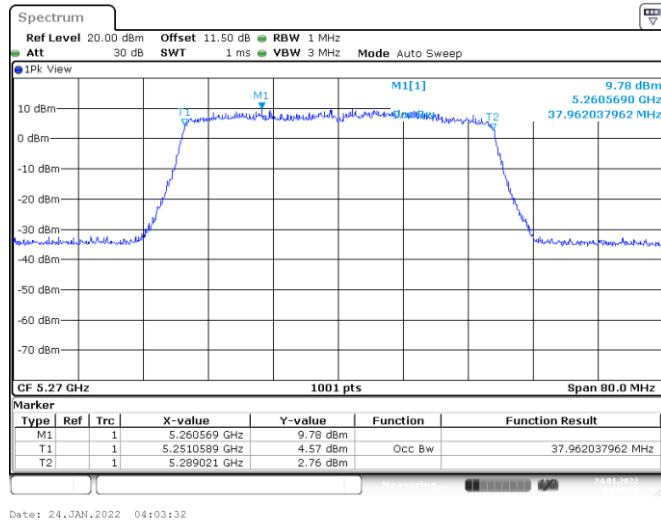

802.11ax HE40

Channel 54