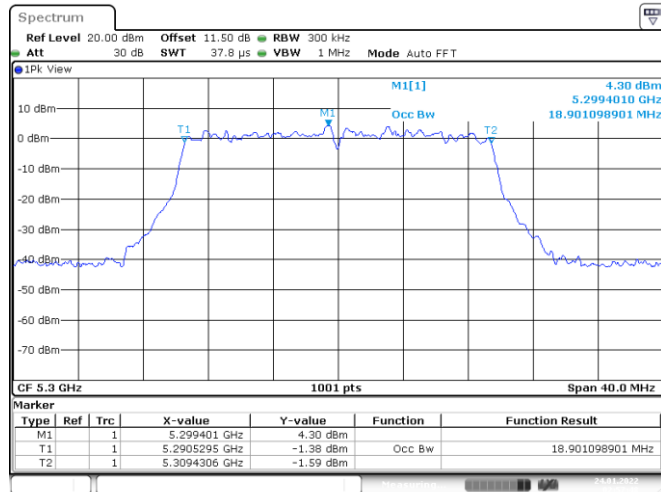

Channel 149

Date: 15.JUN.2022 16:50:50

802.11ax HE20
Channel 157
Channel 165

Date: 15.JUN.2022 16:52:30

Date: 15.JUN.2022 16:53:10

<Chain 3>

802.11ax HE20
Channel 60

Date: 24.JAN.2022 02:57:48