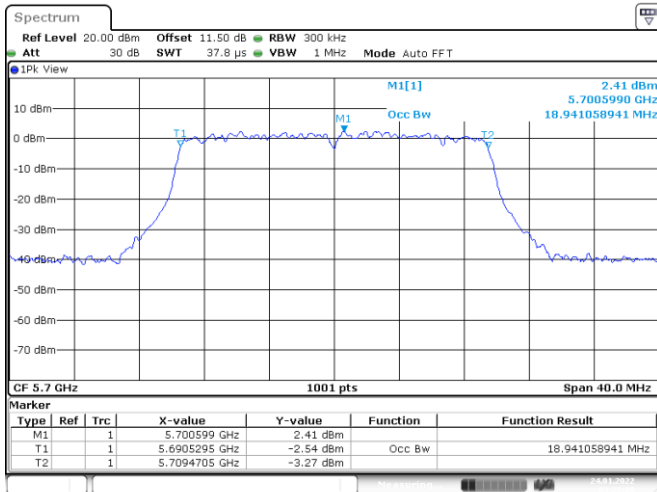

Channel 64

Date: 24.JAN.2022 03:04:15

Channel 100

Date: 24.JAN.2022 03:10:42

Channel 116

Date: 24.JAN.2022 03:15:39

802.11ax HE20
Channel 140
Channel 149

Channel 157
Channel 165