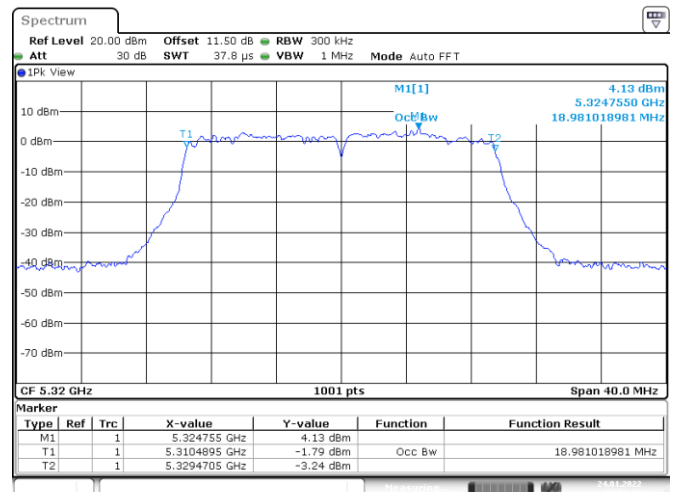

<Chain 0>

802.11ax HE20
Channel 48

Date: 24.JAN.2022 02:40:50

Channel 52

Date: 24.JAN.2022 02:46:23

Channel 60

Date: 24.JAN.2022 02:54:46

Channel 64