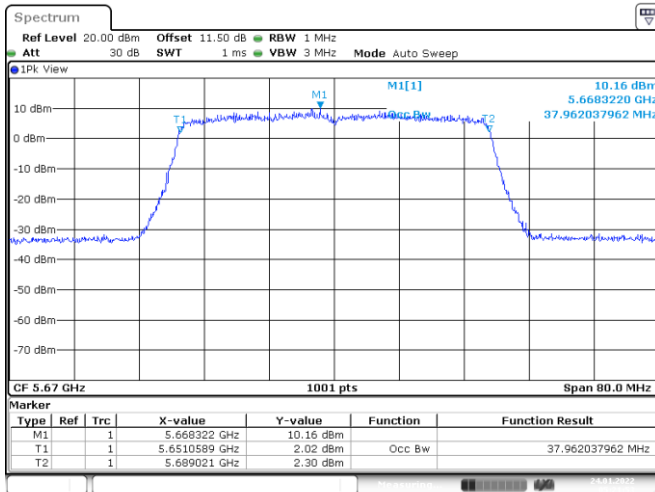

Date: 24.JAN.2022 05:20:40

Date: 28.JAN.2022 07:50:33

Channel 159

Date: 28.JAN.2022 08:00:42

<Chain 1>

802.11ax HE40
Channel 54
Channel 62

Date: 24.JAN.2022 04:02:20

Date: 24.JAN.2022 04:09:32

Channel 102
Channel 110

Date: 24.JAN.2022 04:13:42

Date: 24.JAN.2022 04:20:29

802.11ax HE40
Channel 134
Channel 151

Date: 24.JAN.2022 05:21:54

Date: 28.JAN.2022 07:51:34

Channel 159

Date: 28.JAN.2022 07:58:42