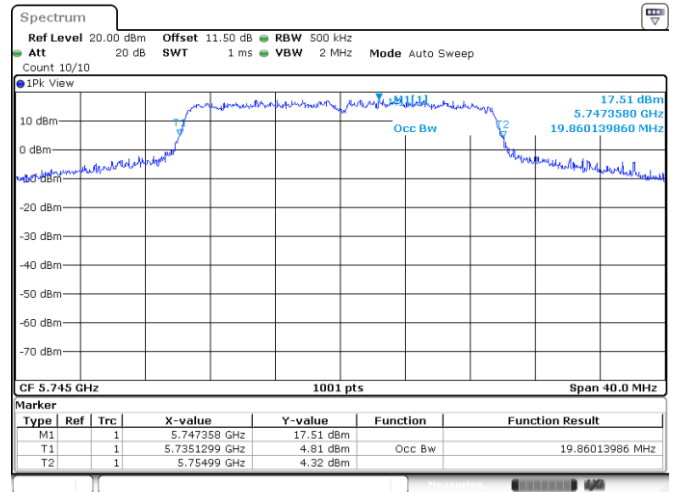

Channel 64

Date: 24.JAN.2022 03:04:15

Channel 100

Date: 24.JAN.2022 03:10:42

Channel 116

Date: 24.JAN.2022 03:15:39

802.11ax HE20
Channel 140
Channel 149

Channel 157
Channel 165