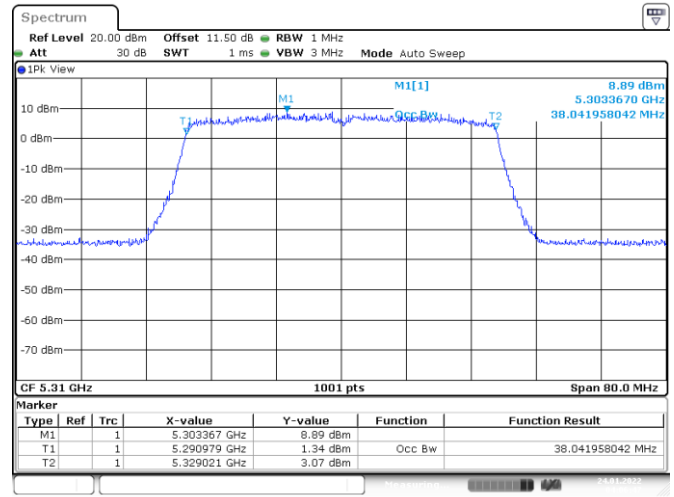

802.11ax HE40

Channel 54

Channel 62

Channel 102

Channel 110