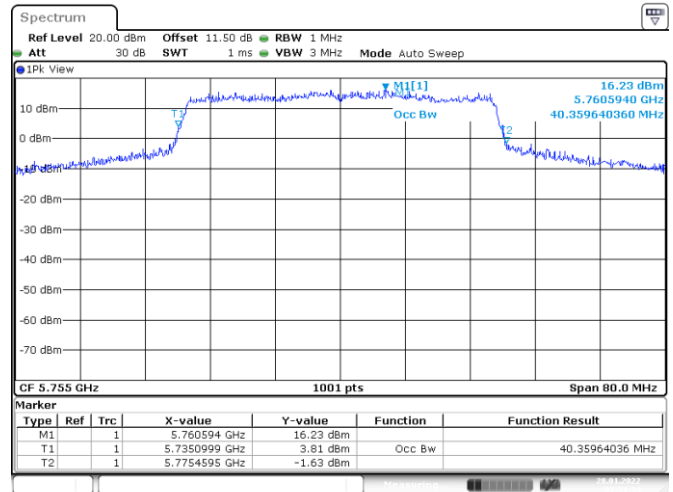

Date: 24.JAN.2022 05:20:40

Date: 28.JAN.2022 07:50:33

Channel 159

Date: 28.JAN.2022 08:00:42

<Chain 1>

802.11ax HE40
Channel 54
Channel 62

Date: 24.JAN.2022 04:02:20

Date: 24.JAN.2022 04:09:32

Channel 102
Channel 110

Date: 24.JAN.2022 04:13:42

Date: 24.JAN.2022 04:20:29

802.11ax HE40
Channel 134
Channel 151

Date: 24.JAN.2022 05:21:54

Date: 28.JAN.2022 07:51:34

Channel 159

Date: 28.JAN.2022 07:58:42