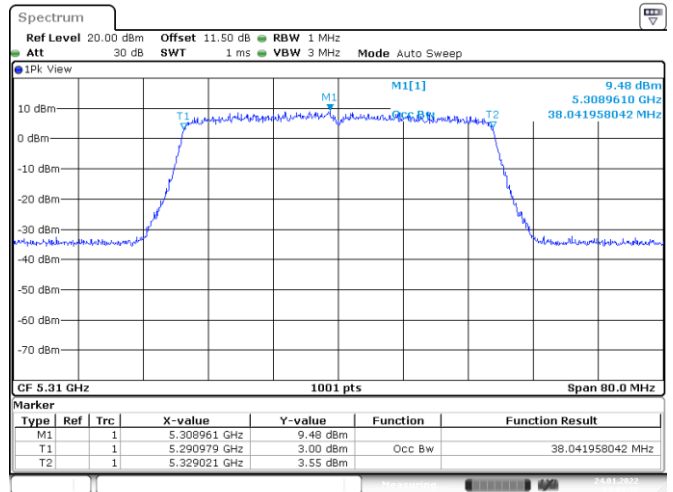

Date: 24.JAN.2022 05:20:40

Date: 28.JAN.2022 07:50:33

Channel 159

Date: 28.JAN.2022 08:00:42

<Chain 1>

802.11ax HE40
Channel 54
Channel 62

Date: 24.JAN.2022 04:02:20

Date: 24.JAN.2022 04:09:32

Channel 102
Channel 110

Date: 24.JAN.2022 04:13:42

Date: 24.JAN.2022 04:20:29

802.11ax HE40
Channel 134
Channel 151

Date: 24.JAN.2022 05:21:54

Date: 28.JAN.2022 07:51:34

Channel 159

Date: 28.JAN.2022 07:58:42