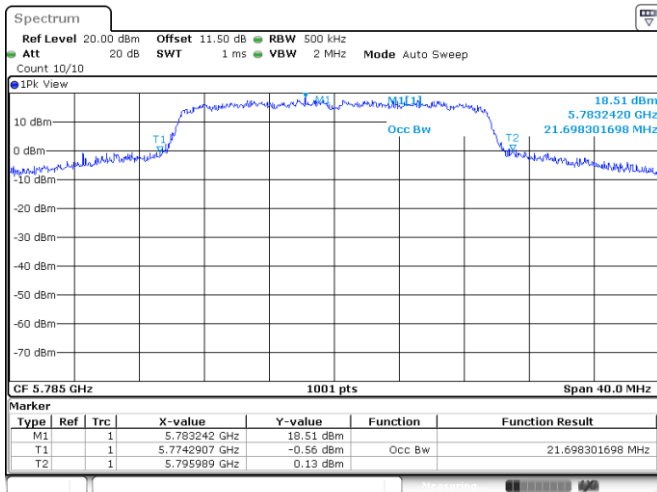

Channel 64

Date: 24.JAN.2022 03:04:15

Channel 100

Date: 24.JAN.2022 03:10:42

Channel 116

Date: 24.JAN.2022 03:15:39

802.11ax HE20
Channel 140
Channel 149

Channel 157
Channel 165