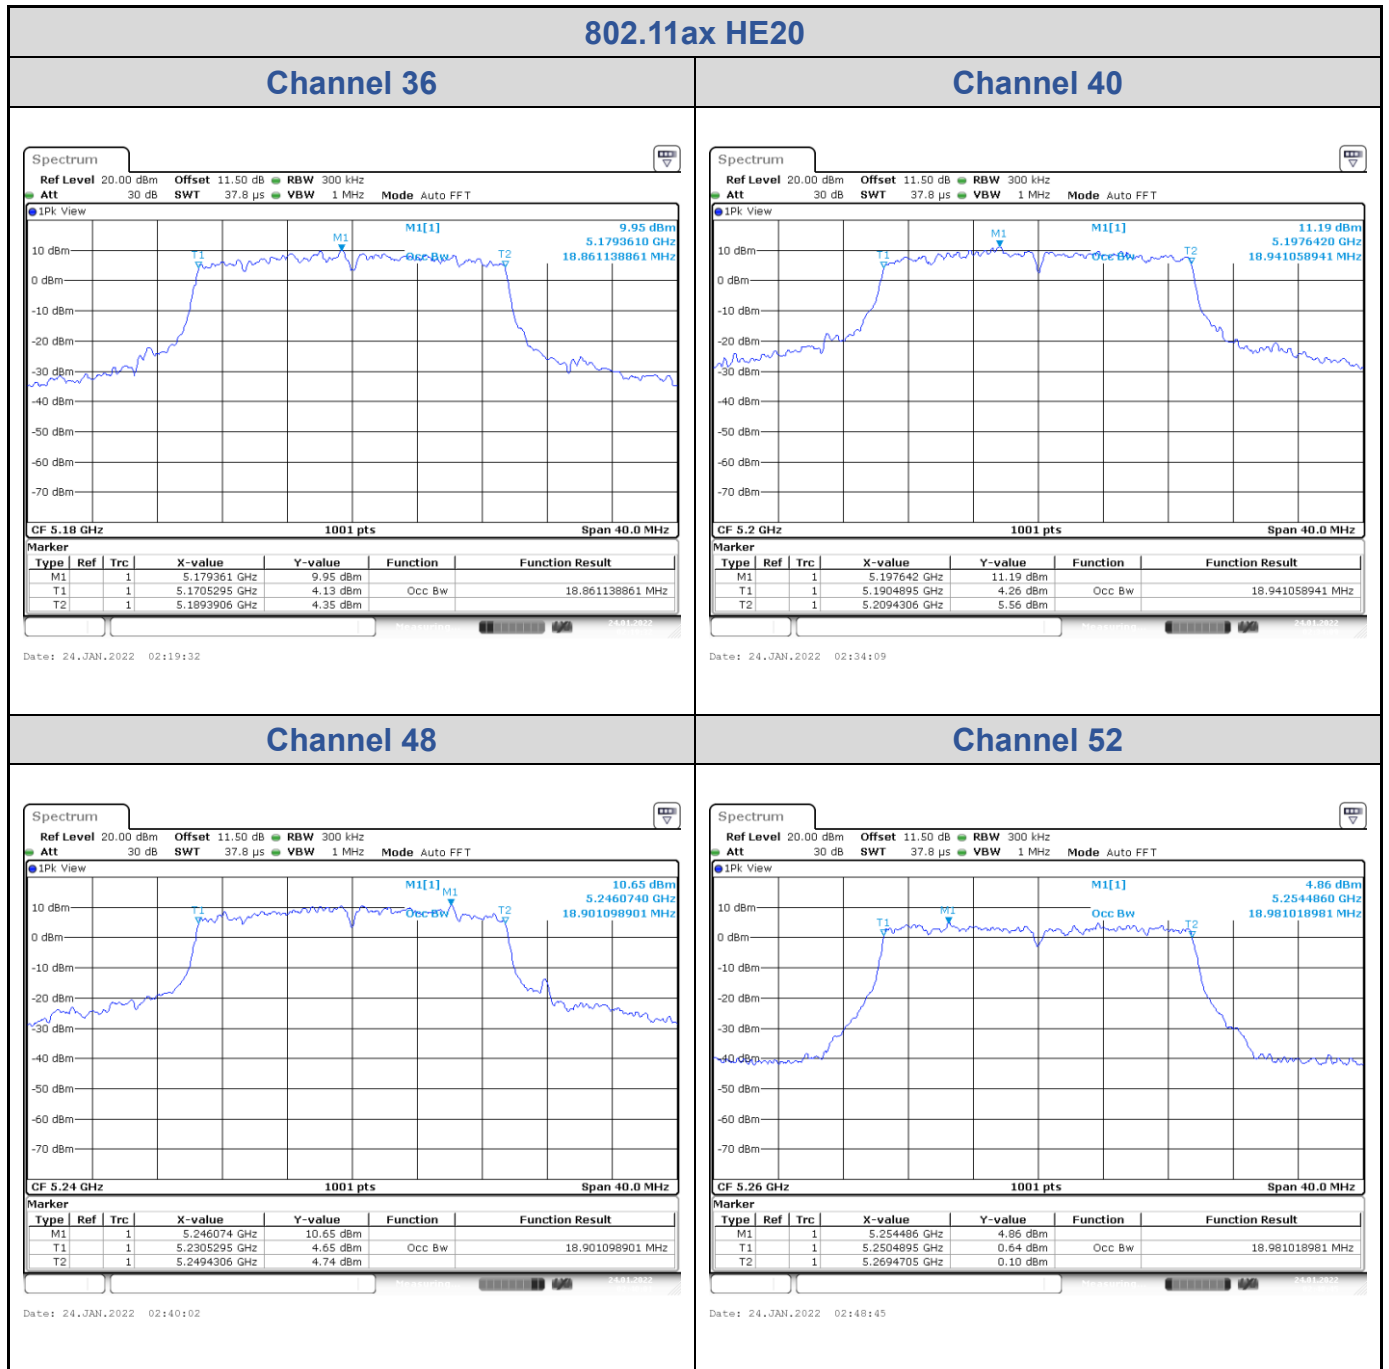

Date: 24.JAN.2022 03:01:30

802.11ax HE20
Channel 100

Channel 116

Channel 140

Channel 149

802.11ax HE20

Channel 157

Channel 165

Date: 15.JUN.2022 16:51:36

Date: 15.JUN.2022 16:53:34

<Chain 1>

802.11ax HE20
Channel 60
Channel 64

Channel 100
Channel 116

802.11ax HE20
Channel 140

Date: 24.JAN.2022 03:24:31

Channel 149