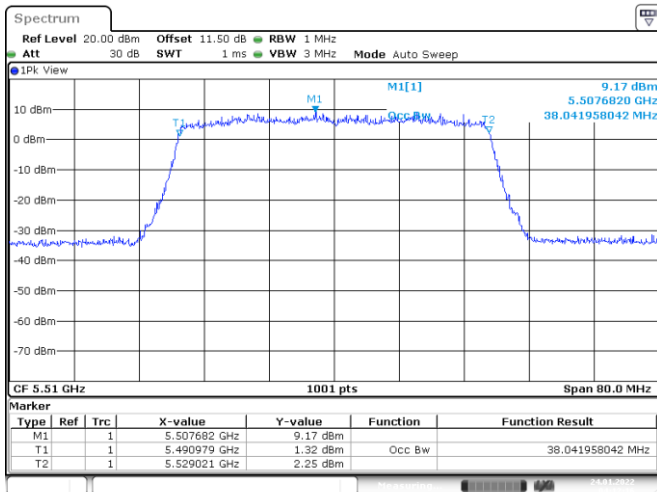

Channel 102

Channel 110

Date: 24.JAN.2022 04:12:17

Date: 24.JAN.2022 04:21:37