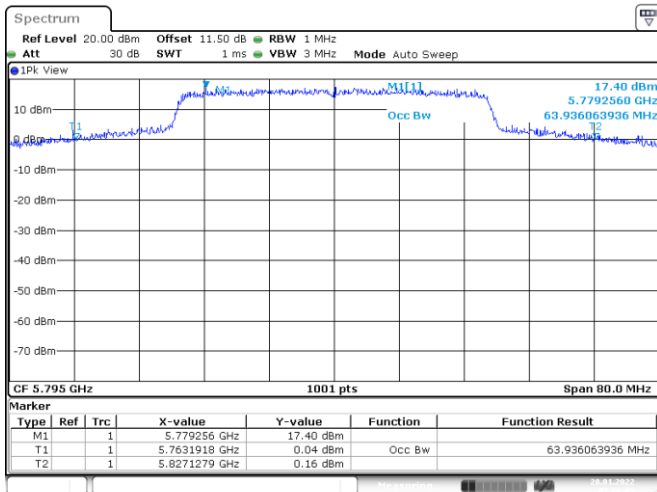

Channel 159

Date: 28.JAN.2022 07:56:05