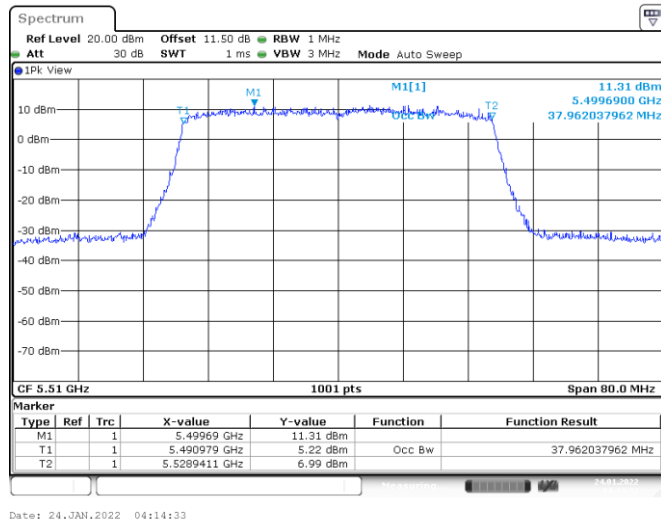

Channel 102