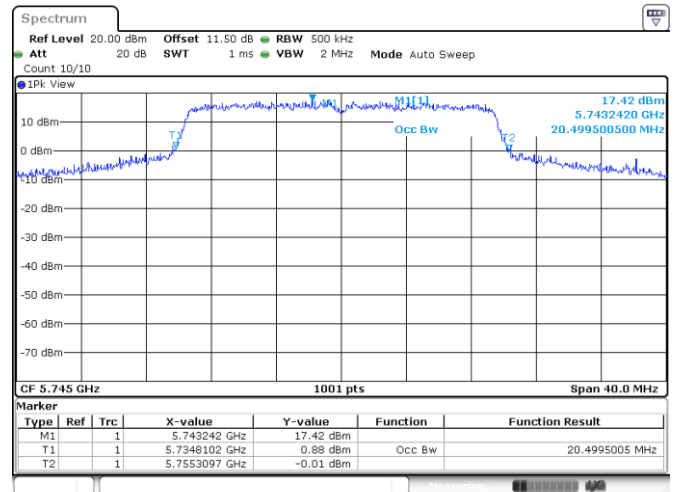

Channel 149