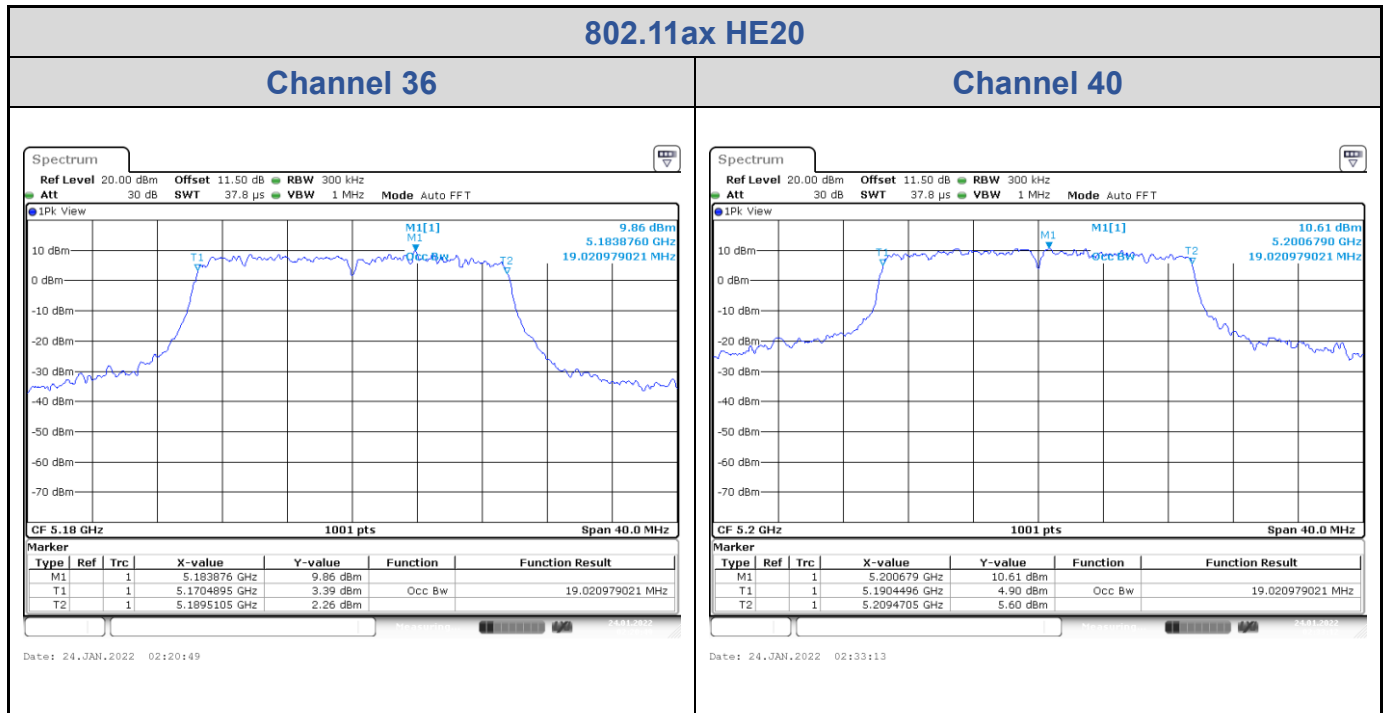

Date: 15.JUN.2022 16:51:01

Channel 157

Date: 15.JUN.2022 16:52:14

Channel 165

Date: 15.JUN.2022 16:53:22

<Chain 2>

802.11ax HE20
Channel 48

Channel 52