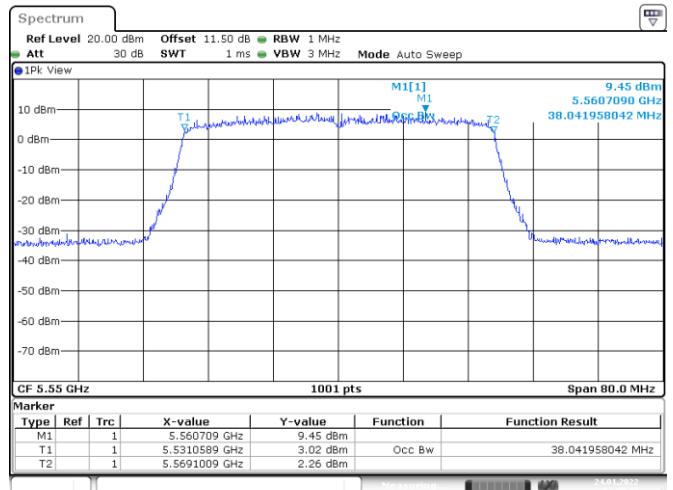

Date: 24.JAN.2022 05:20:40

Date: 28.JAN.2022 07:50:33

Channel 159

Date: 28.JAN.2022 08:00:42

<Chain 1>

802.11ax HE40
Channel 54
Channel 62

Date: 24.JAN.2022 04:02:20

Date: 24.JAN.2022 04:09:32

Channel 102
Channel 110

Date: 24.JAN.2022 04:13:42

Date: 24.JAN.2022 04:20:29

802.11ax HE40
Channel 134
Channel 151

Date: 24.JAN.2022 05:21:54

Date: 28.JAN.2022 07:51:34

Channel 159

Date: 28.JAN.2022 07:58:42