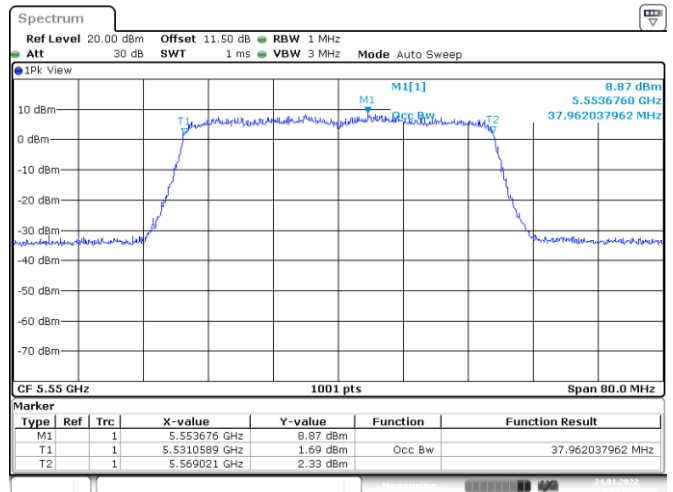

Channel 102

Channel 110

Date: 24.JAN.2022 04:12:17

Date: 24.JAN.2022 04:21:37