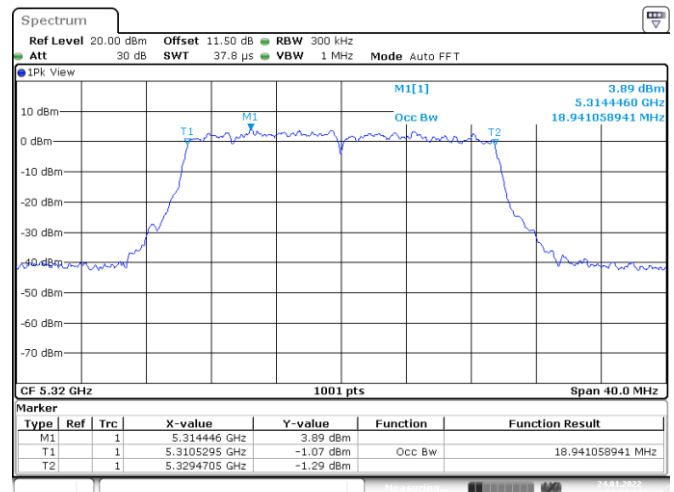

802.11ax HE20

Channel 48

Channel 52

Channel 60

Channel 64