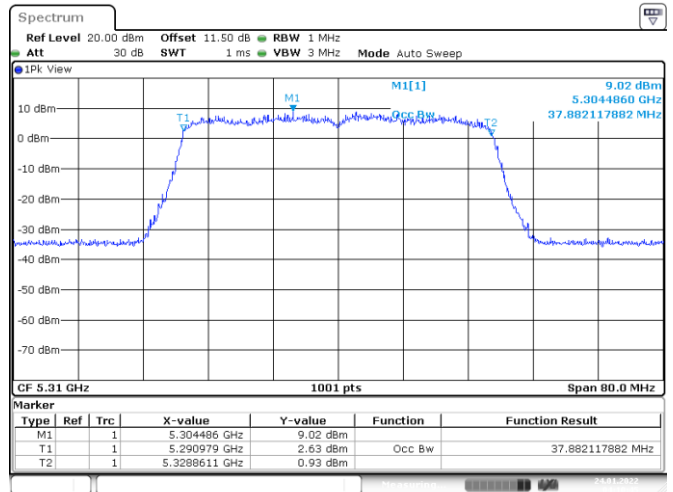

802.11ax HE40

Channel 54

Channel 62

Date: 24.JAN.2022 04:01:31

Date: 24.JAN.2022 04:10:45