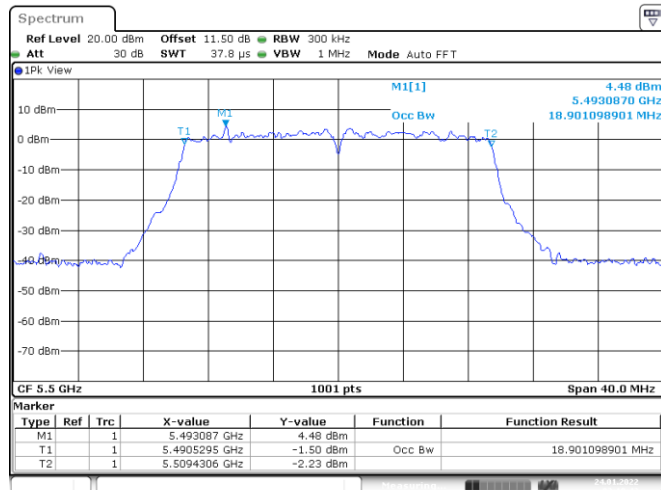

Channel 100

Date: 24.JAN.2022 03:10:42