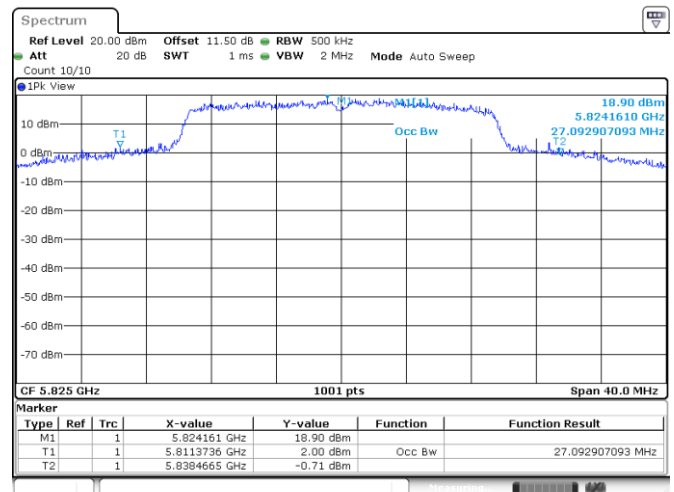

Channel 165

Date: 15.JUN.2022 16:53:22