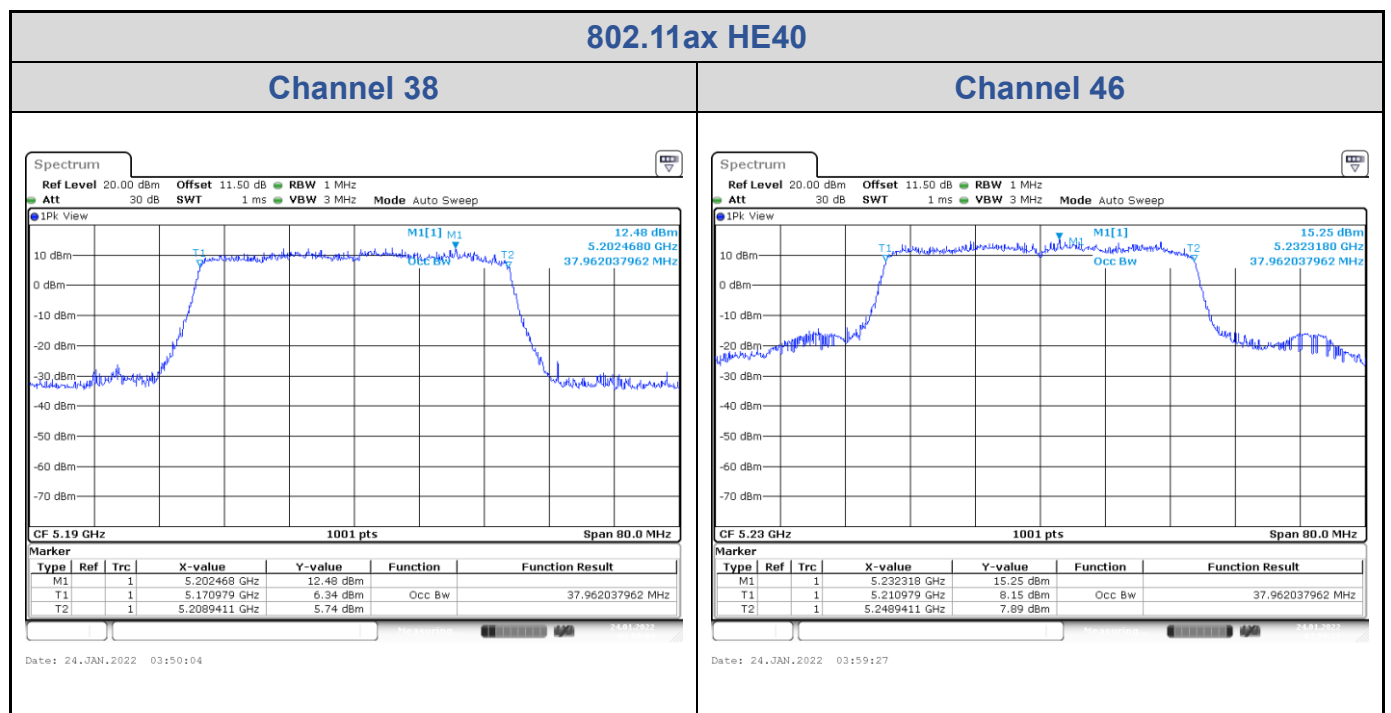

802.11ax HE40

Band	Channel	Frequency (MHz)	99% Bandwidth (MHz)			
			Chain 0	Chain 1	Chain 2	Chain 3
U-NII-1	38	5190	37.96	38.12	37.96	38.04
	46	5230	37.96	38.12	38.20	38.12
U-NII-2A	54	5270	37.88	37.96	37.96	37.88
	62	5310	37.88	38.04	38.04	38.04
U-NII-2C	102	5510	38.04	37.96	37.96	37.96
	110	5550	37.96	38.04	37.96	38.12
	134	5670	37.88	37.96	37.96	37.96
U-NII-3	151	5755	39.24	38.20	38.12	38.12
	159	5795	49.07	51.07	47.07	46.83

<Chain 0>