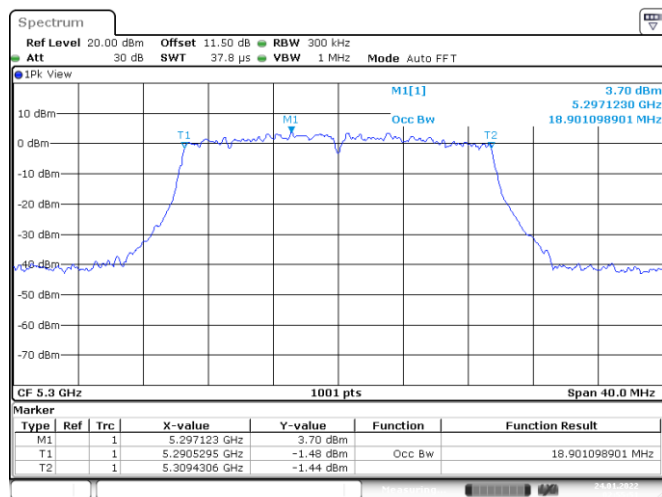

802.11ax HE20

Channel 60

Channel 64