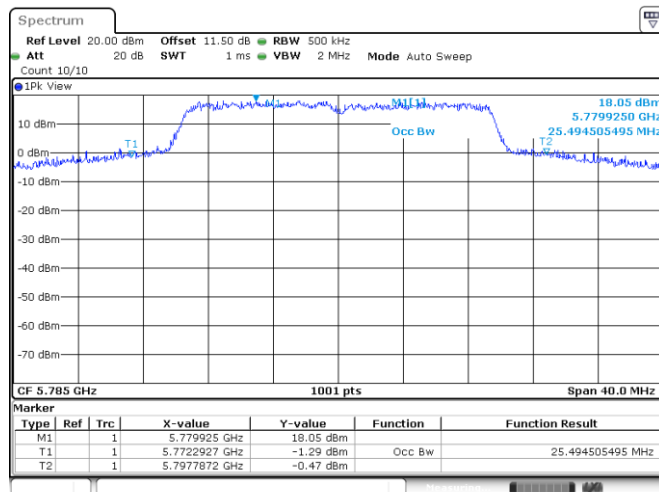

Channel 157

Date: 15.JUN.2022 16:52:14