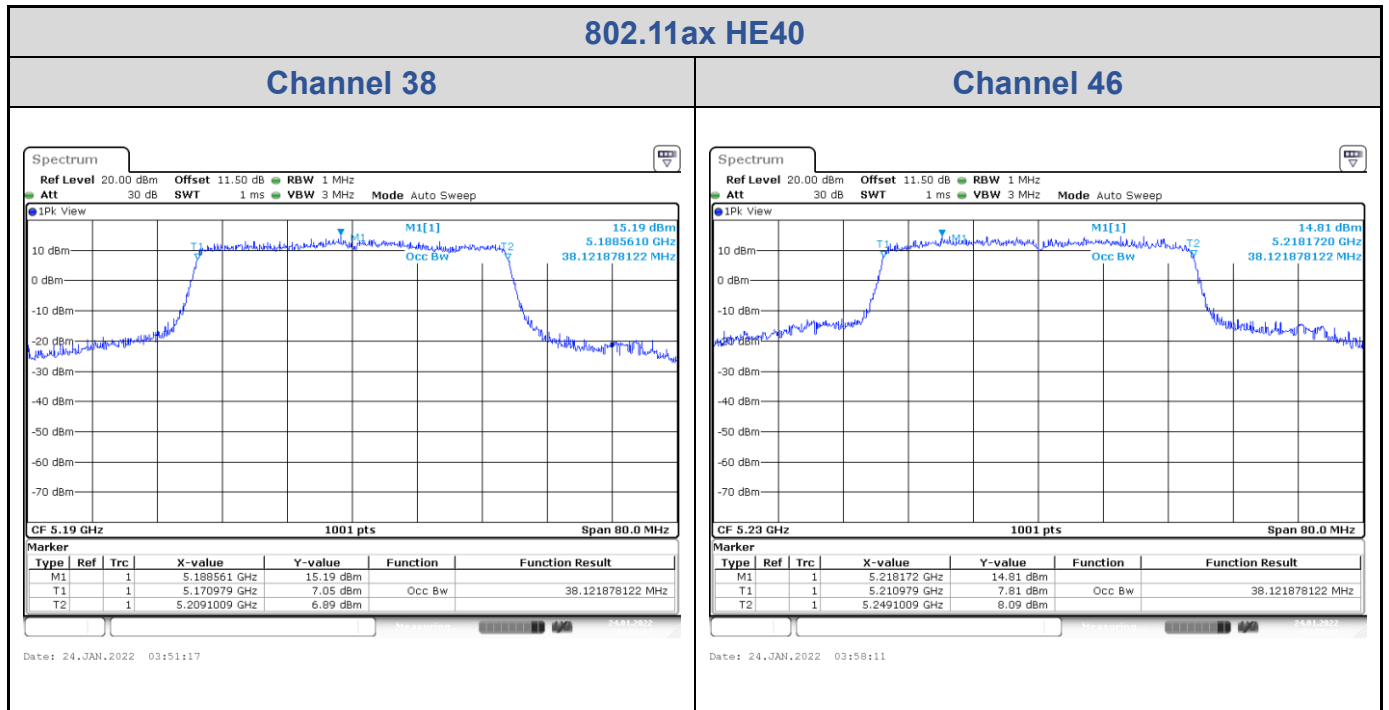

<Chain 0>

802.11ax HE40
Channel 54
Channel 62

Date: 24.JAN.2022 04:01:31

Date: 24.JAN.2022 04:10:45

Channel 102
Channel 110

Date: 24.JAN.2022 04:12:17

Date: 24.JAN.2022 04:21:37

802.11ax HE40
Channel 134
Channel 151

Date: 24.JAN.2022 05:20:40

Date: 28.JAN.2022 07:50:33

Channel 159

Date: 28.JAN.2022 08:00:42

<Chain 1>

802.11ax HE40
Channel 54
Channel 62

Date: 24.JAN.2022 04:02:20

Date: 24.JAN.2022 04:09:32

Channel 102
Channel 110

Date: 24.JAN.2022 04:13:42

Date: 24.JAN.2022 04:20:29

802.11ax HE40
Channel 134
Channel 151

Date: 24.JAN.2022 05:21:54

Date: 28.JAN.2022 07:51:34

Channel 159

Date: 28.JAN.2022 07:58:42