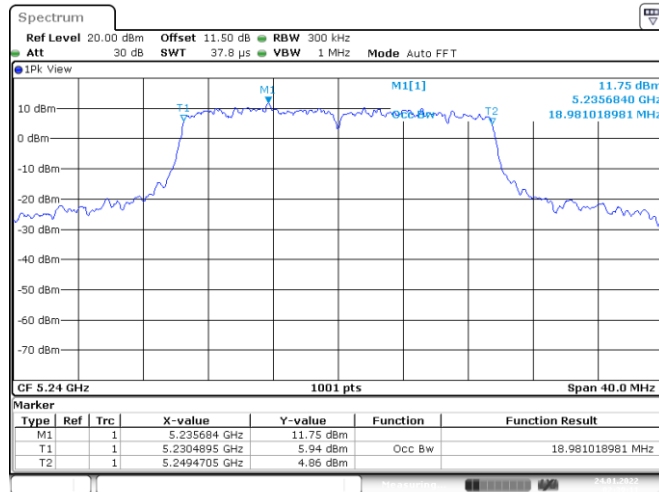

Date: 15.JUN.2022 16:51:01

Channel 157

Date: 15.JUN.2022 16:52:14

Channel 165

Date: 15.JUN.2022 16:53:22

<Chain 2>

802.11ax HE20
Channel 48

Channel 52