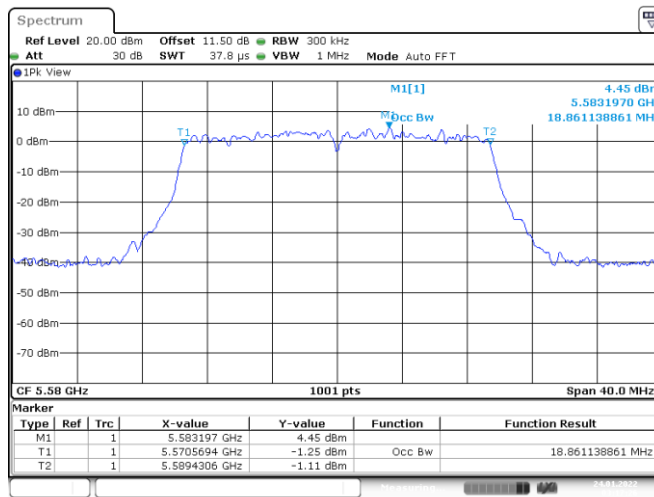

Date: 24.JAN.2022 03:01:30

802.11ax HE20
Channel 100

Channel 116

Channel 140

Channel 149

802.11ax HE20

Channel 157

Channel 165

Date: 15.JUN.2022 16:51:36

Date: 15.JUN.2022 16:53:34

<Chain 1>

802.11ax HE20
Channel 60
Channel 64

Channel 100
Channel 116

802.11ax HE20
Channel 140

Date: 24.JAN.2022 03:24:31

Channel 149