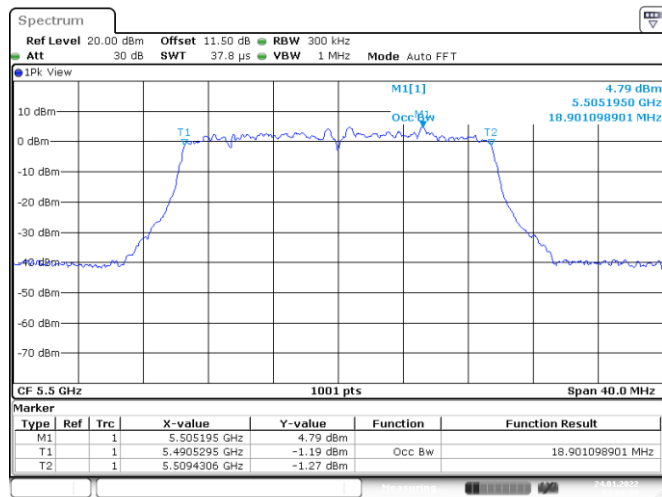

Channel 100

Channel 116