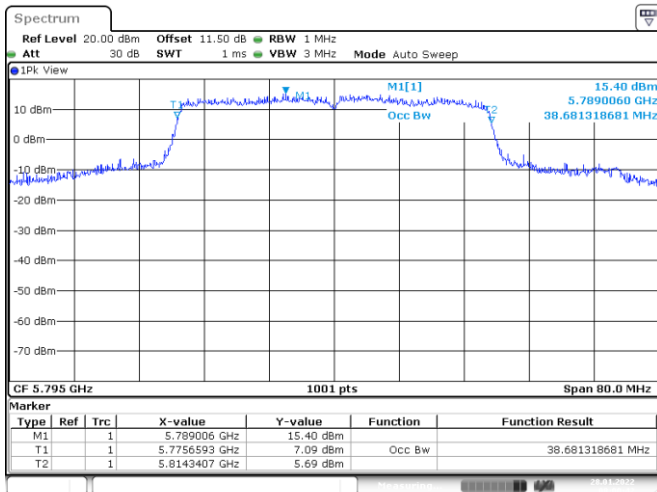

<Chain 0>

802.11ax HE40
Channel 54
Channel 62

Date: 24.JAN.2022 04:01:31

Date: 24.JAN.2022 04:10:45

Channel 102
Channel 110

Date: 24.JAN.2022 04:12:17

Date: 24.JAN.2022 04:21:37

802.11ax HE40
Channel 134
Channel 151

Date: 24.JAN.2022 05:20:40

Date: 28.JAN.2022 07:50:33

Channel 159

Date: 28.JAN.2022 08:00:42

<Chain 1>

802.11ax HE40
Channel 54
Channel 62

Date: 24.JAN.2022 04:02:20

Date: 24.JAN.2022 04:09:32