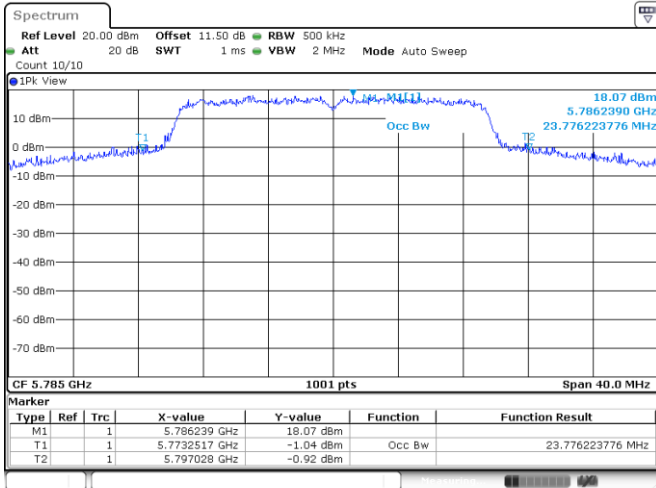

802.11ax HE20

Channel 157

Channel 165

Date: 15.JUN.2022 16:52:30