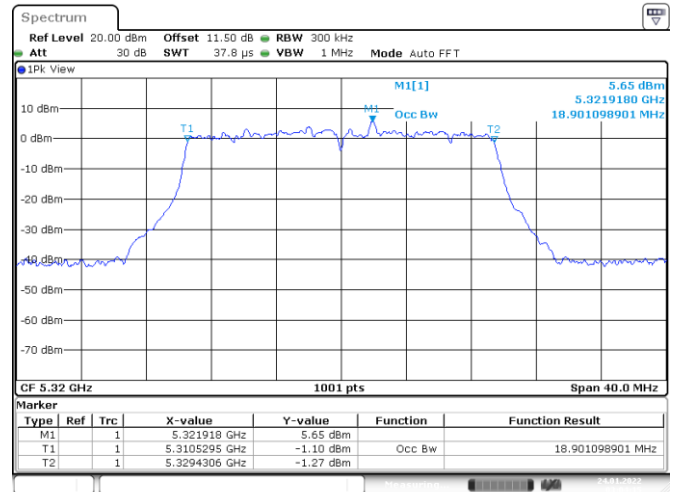

Channel 64

Date: 24.JAN.2022 03:04:15