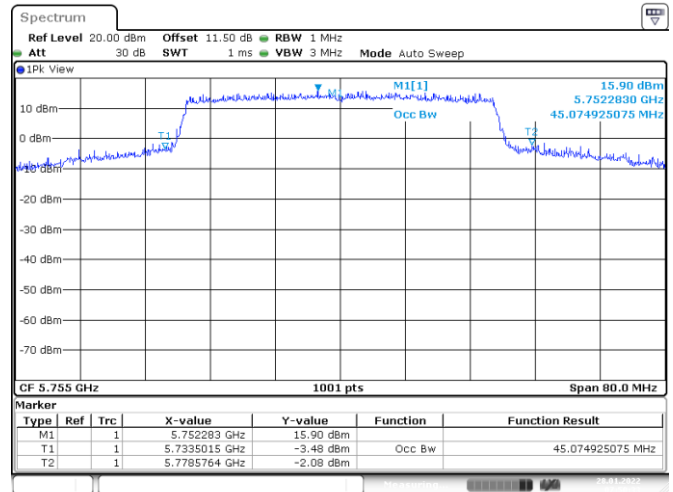

<Chain 0>

802.11ax HE40
Channel 54
Channel 62

Date: 24.JAN.2022 04:01:31

Date: 24.JAN.2022 04:10:45

Channel 102
Channel 110

Date: 24.JAN.2022 04:12:17

Date: 24.JAN.2022 04:21:37

802.11ax HE40
Channel 134
Channel 151

Date: 24.JAN.2022 05:20:40

Date: 28.JAN.2022 07:50:33

Channel 159

Date: 28.JAN.2022 08:00:42

<Chain 1>

802.11ax HE40
Channel 54
Channel 62

Date: 24.JAN.2022 04:02:20

Date: 24.JAN.2022 04:09:32