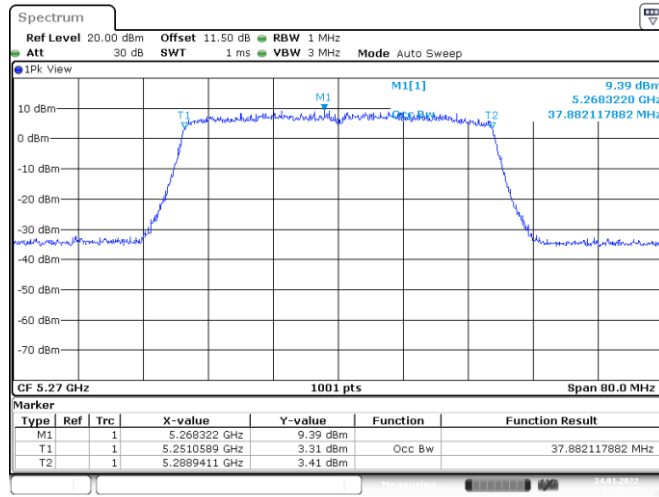

802.11ax HE40

Channel 54