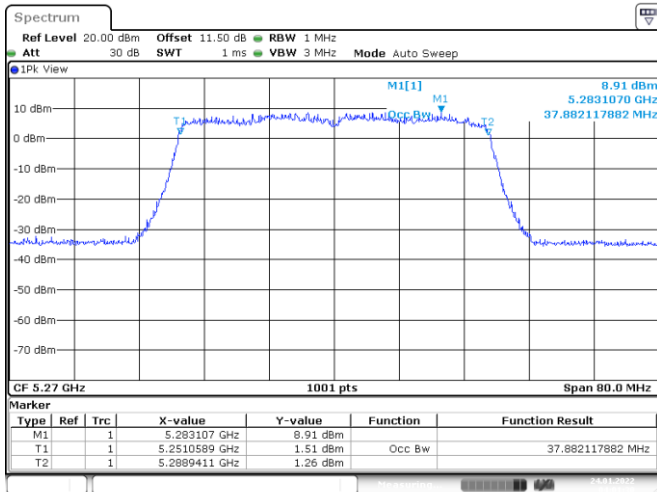

802.11ax HE40

Channel 54

Channel 62

Date: 24.JAN.2022 04:01:31

Date: 24.JAN.2022 04:10:45