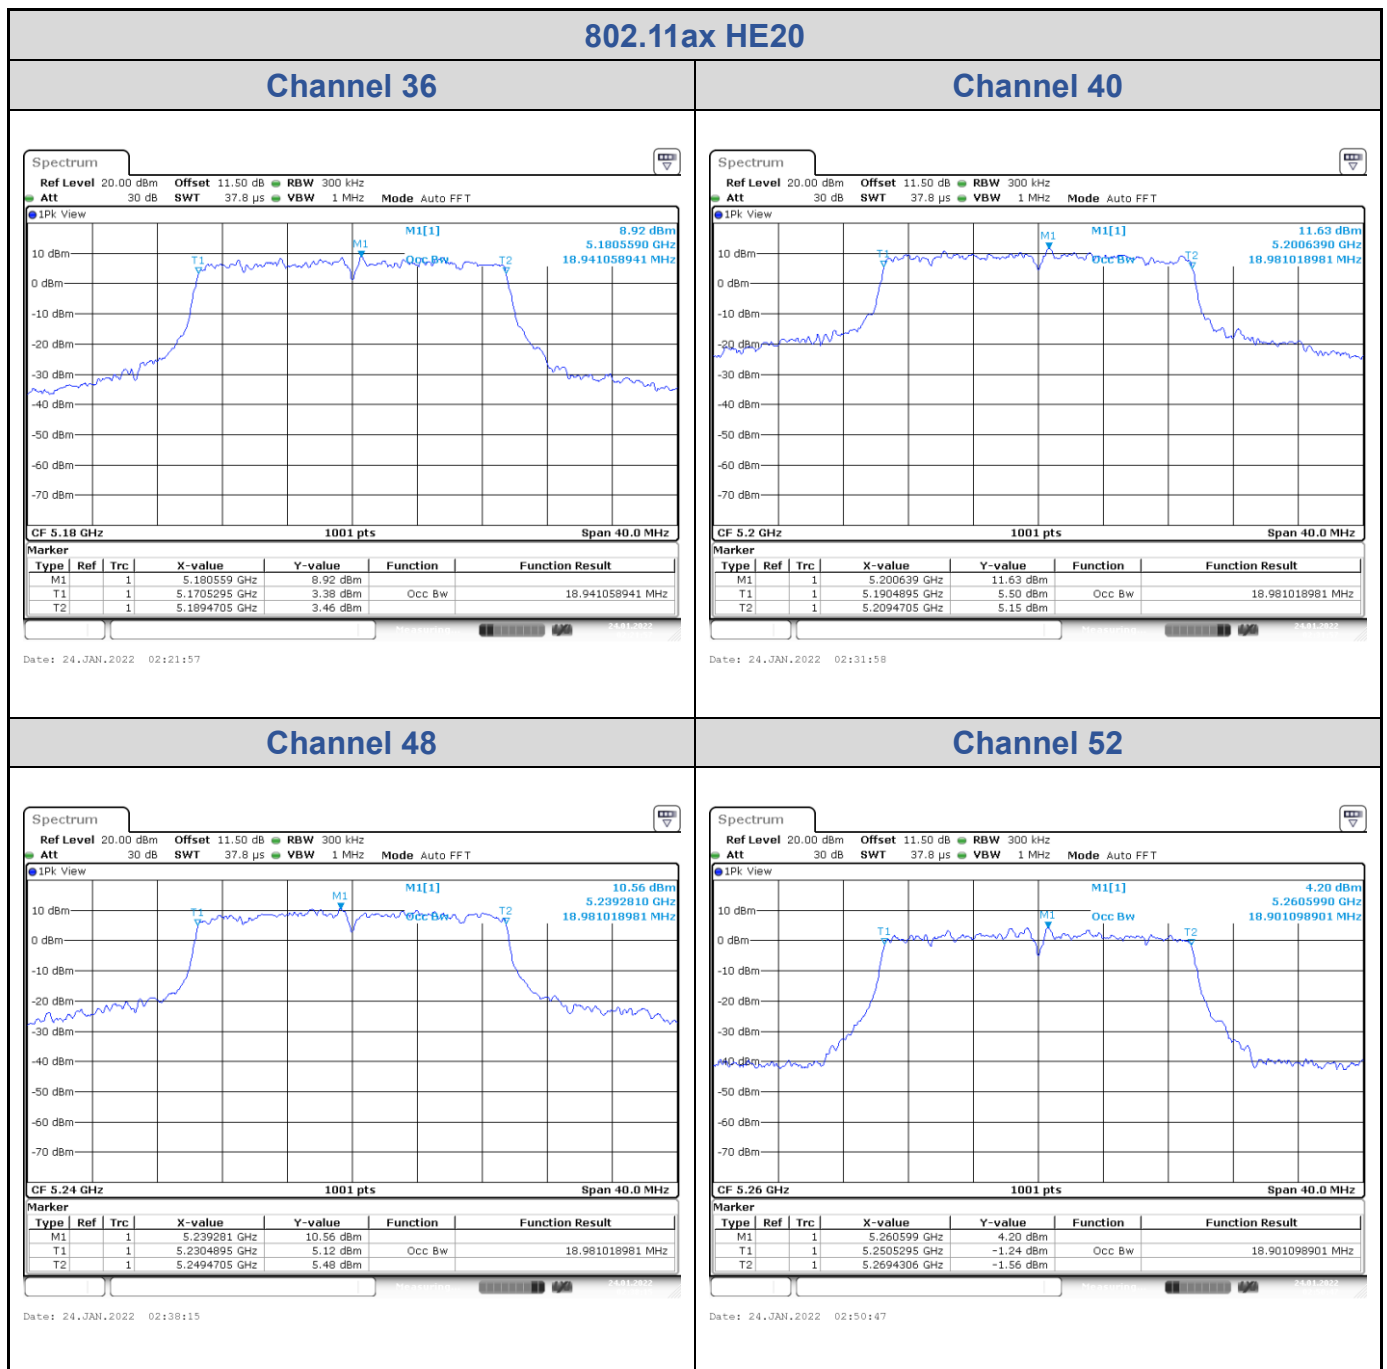

Channel 149

Date: 15.JUN.2022 16:50:50

802.11ax HE20
Channel 157
Channel 165

Date: 15.JUN.2022 16:52:30

Date: 15.JUN.2022 16:53:10

<Chain 3>

802.11ax HE20
Channel 60

Date: 24.JAN.2022 02:57:48

Channel 64

Date: 24.JAN.2022 03:04:15

Channel 100

Date: 24.JAN.2022 03:10:42

Channel 116

Date: 24.JAN.2022 03:15:39

802.11ax HE20
Channel 140
Channel 149

Channel 157
Channel 165