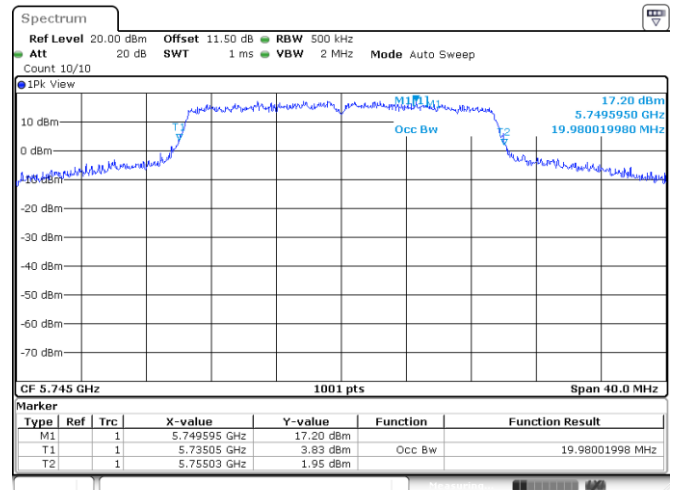

Channel 60

Channel 64

802.11ax HE20
Channel 100

Date: 24.JAN.2022 03:09:49

Channel 116

Date: 24.JAN.2022 03:16:31

Channel 140

Date: 24.JAN.2022 03:23:12

Channel 149

Date: 15.JUN.2022 16:50:50

802.11ax HE20
Channel 157
Channel 165

Date: 15.JUN.2022 16:52:30

Date: 15.JUN.2022 16:53:10

<Chain 3>

802.11ax HE20
Channel 60

Date: 24.JAN.2022 02:57:48