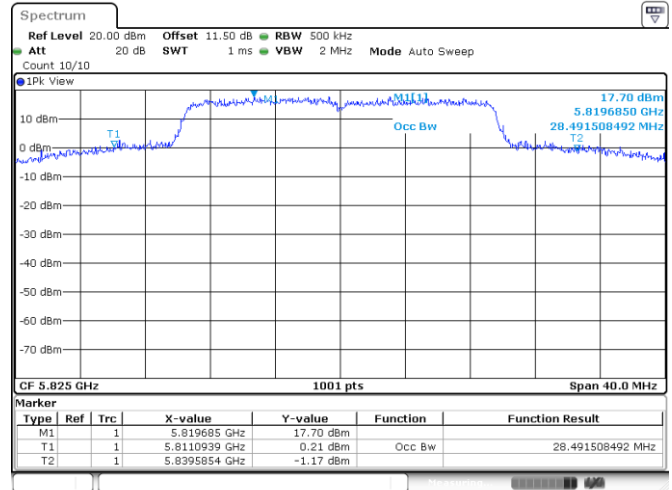

Date: 15.JUN.2022 16:53:34