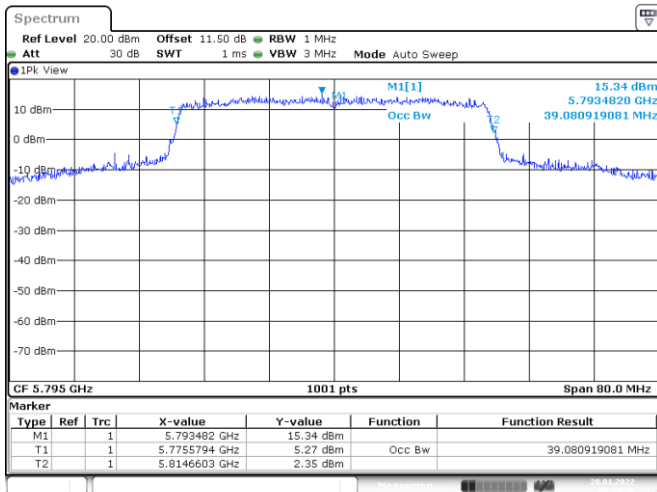

Channel 159

Date: 28.JAN.2022 07:59:36