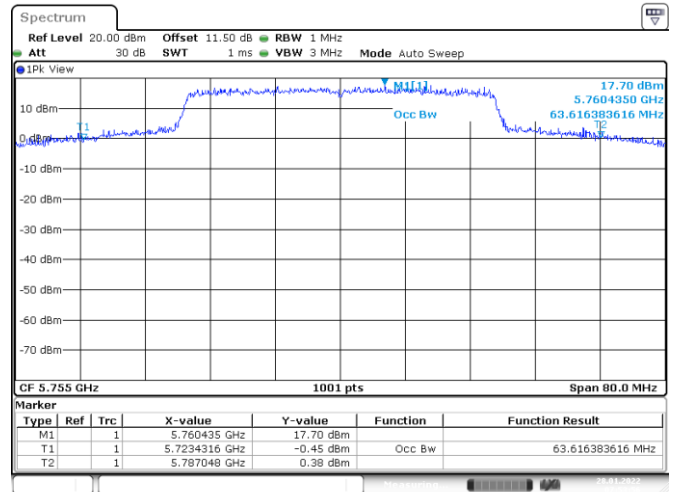

Date: 28.JAN.2022 07:53:56