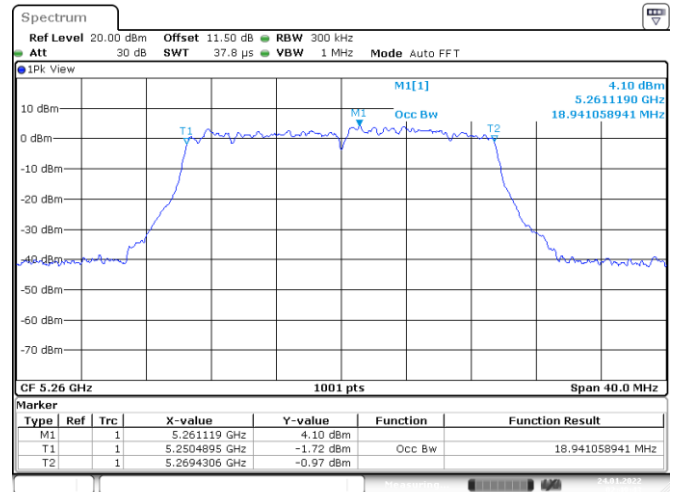

Date: 15.JUN.2022 16:51:01

Channel 157

Date: 15.JUN.2022 16:52:14

Channel 165

Date: 15.JUN.2022 16:53:22

<Chain 2>

802.11ax HE20
Channel 48

Channel 52