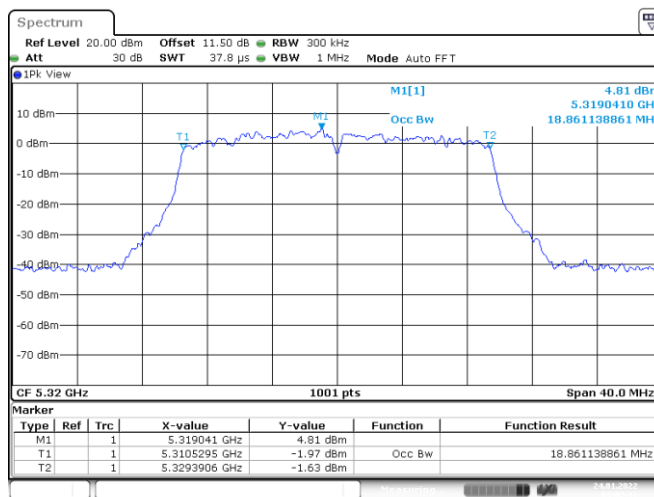

802.11ax HE20

Channel 60

Channel 64