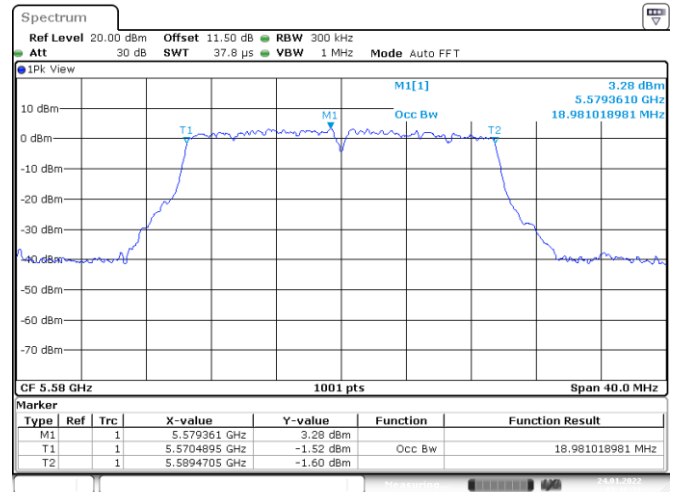

Channel 116

Date: 24.JAN.2022 03:16:31