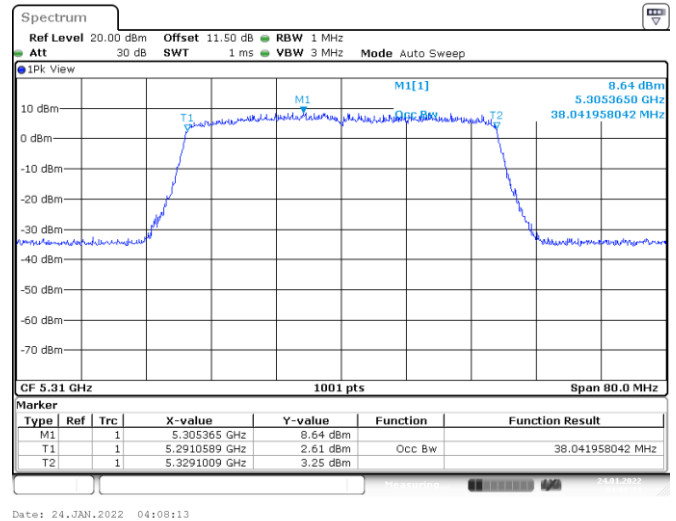

802.11ax HE40

Channel 54

Channel 62

Channel 102

Channel 110