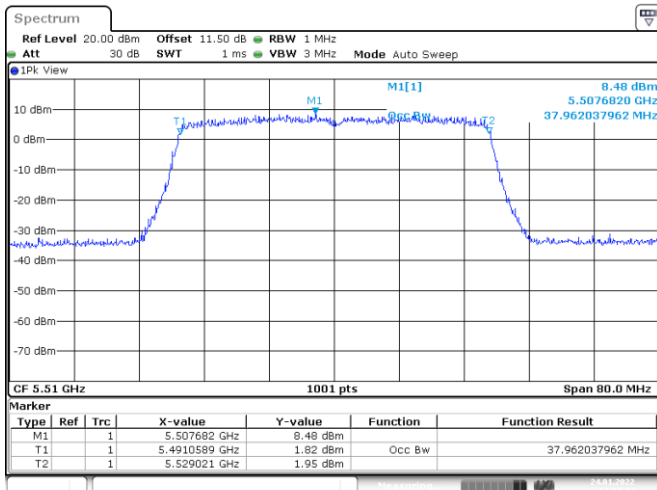

Date: 24.JAN.2022 05:20:40

Date: 28.JAN.2022 07:50:33

Channel 159

Date: 28.JAN.2022 08:00:42

<Chain 1>

802.11ax HE40
Channel 54
Channel 62

Date: 24.JAN.2022 04:02:20

Date: 24.JAN.2022 04:09:32

Channel 102
Channel 110

Date: 24.JAN.2022 04:13:42

Date: 24.JAN.2022 04:20:29

802.11ax HE40
Channel 134
Channel 151

Date: 24.JAN.2022 05:21:54

Date: 28.JAN.2022 07:51:34

Channel 159

Date: 28.JAN.2022 07:58:42