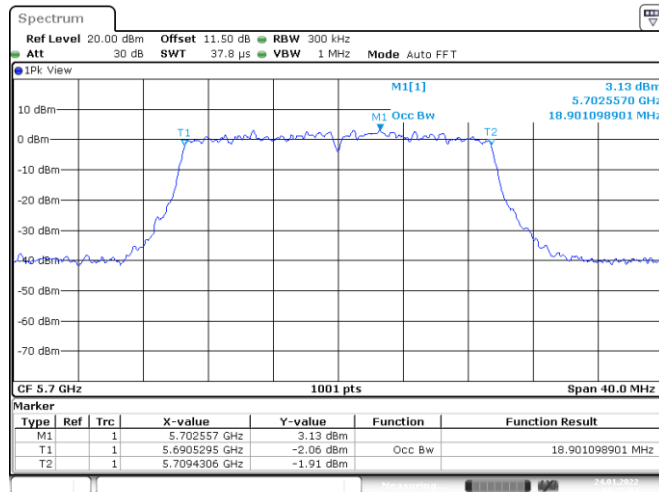

Channel 140