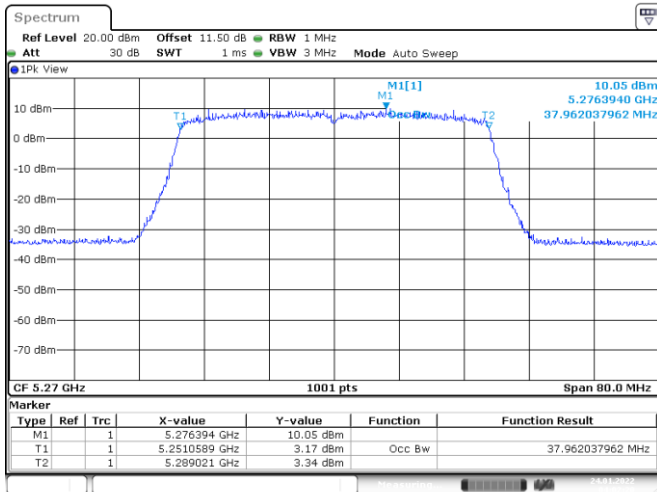

Date: 24.JAN.2022 05:20:40

Date: 28.JAN.2022 07:50:33

Channel 159

Date: 28.JAN.2022 08:00:42

<Chain 1>

802.11ax HE40
Channel 54
Channel 62

Date: 24.JAN.2022 04:02:20

Date: 24.JAN.2022 04:09:32