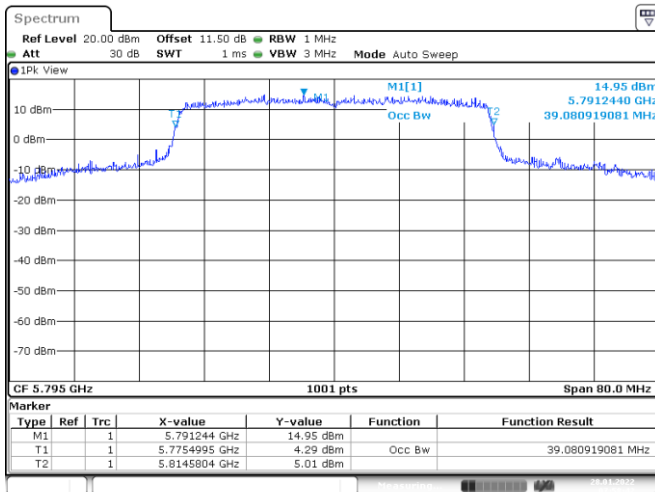

Channel 102
Channel 110

Date: 24.JAN.2022 04:13:42

Date: 24.JAN.2022 04:20:29

802.11ax HE40
Channel 134
Channel 151

Date: 24.JAN.2022 05:21:54

Date: 28.JAN.2022 07:51:34

Channel 159

Date: 28.JAN.2022 07:58:42