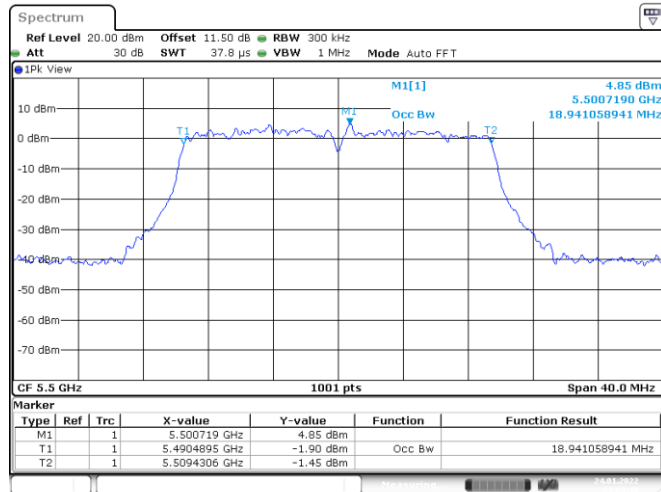

802.11ax HE20

Channel 100

Date: 24.JAN.2022 03:09:49