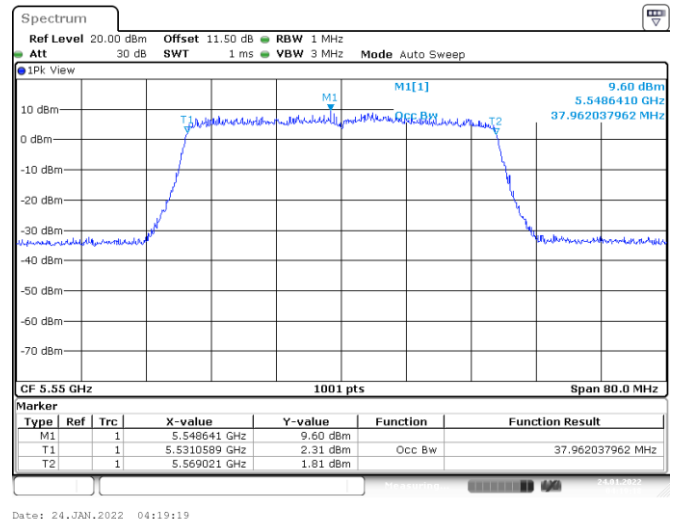

Channel 110