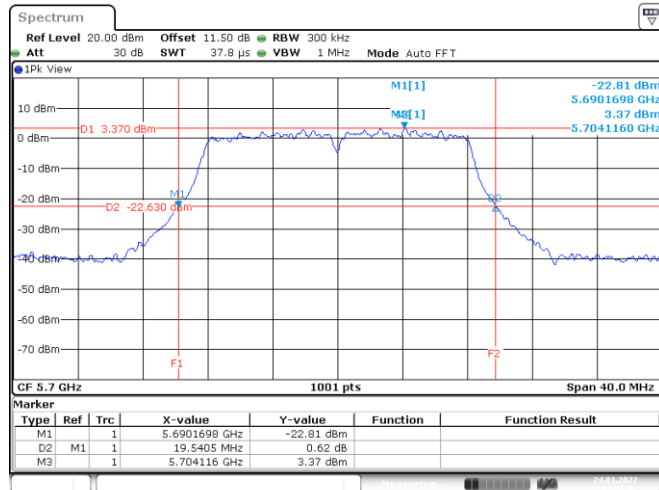

Channel 140

Date: 24.JAN.2022 01:56:01