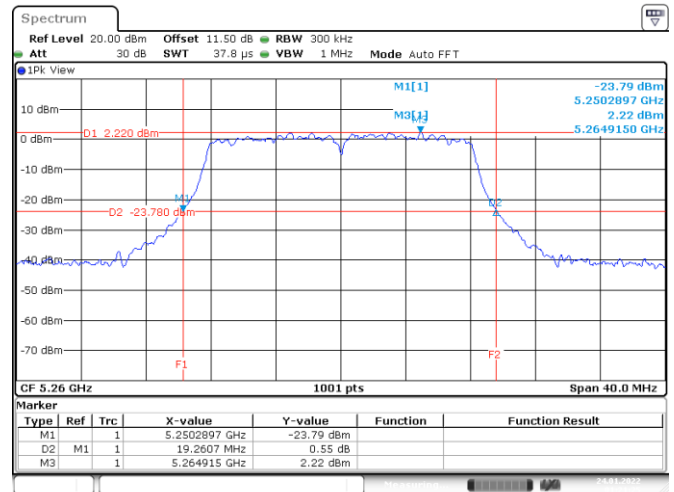

802.11a
Channel 100
Channel 116

Date: 24.JAN.2022 01:45:05

Date: 24.JAN.2022 01:50:59

Channel 140

Date: 24.JAN.2022 01:56:50

<Chain 3>

802.11a
Channel 48

Date: 24.JAN.2022 01:07:59

Channel 52

Date: 24.JAN.2022 01:21:25

Channel 60

Date: 24.JAN.2022 01:32:00

Channel 64

Date: 24.JAN.2022 01:39:25

802.11a

Channel 100