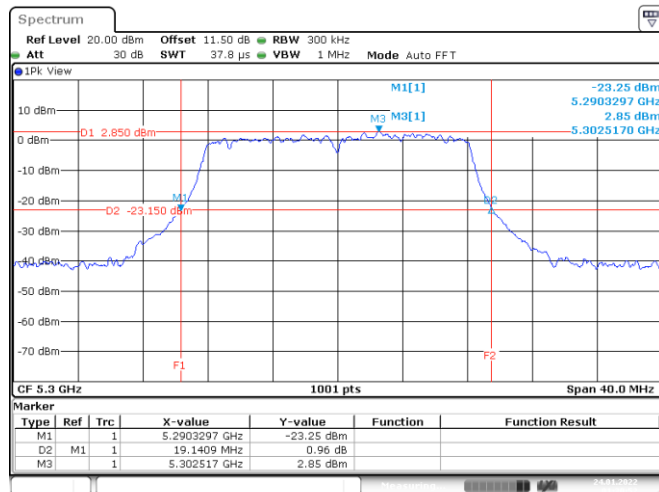

802.11a

Channel 48

Channel 52

Channel 60

Channel 64