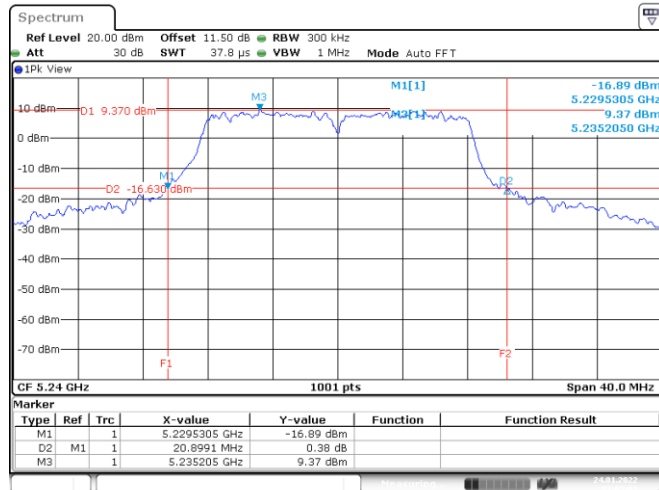

802.11a

Channel 48