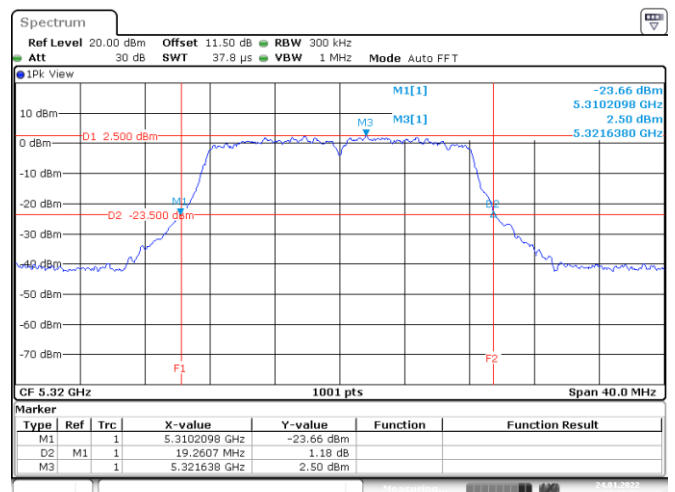

802.11a

Channel 48

Channel 52

Channel 60

Channel 64