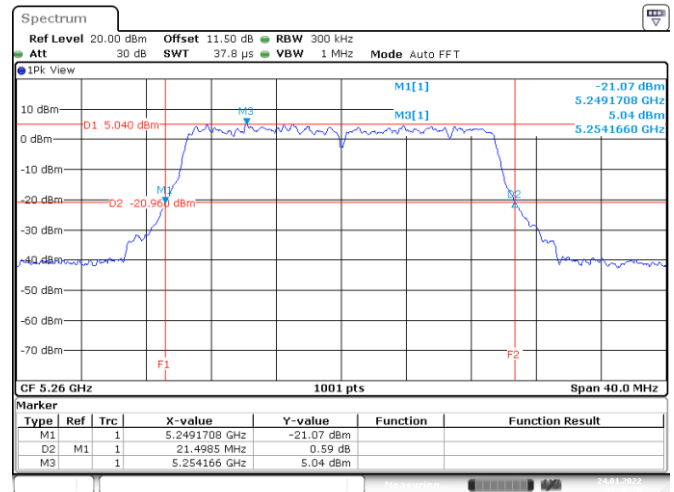

Date: 24.JAN.2022 03:01:13

802.11ax HE20
Channel 100
Channel 116

Date: 24.JAN.2022 03:07:47

Date: 24.JAN.2022 03:17:59

Channel 140

Date: 24.JAN.2022 03:25:30

<Chain 1>

802.11ax HE20
Channel 48

Date: 24.JAN.2022 02:39:45

Channel 52

Date: 24.JAN.2022 02:48:26

Channel 60

Date: 24.JAN.2022 02:55:19

Channel 64

Date: 24.JAN.2022 03:02:13

802.11ax HE20
Channel 100
Channel 116