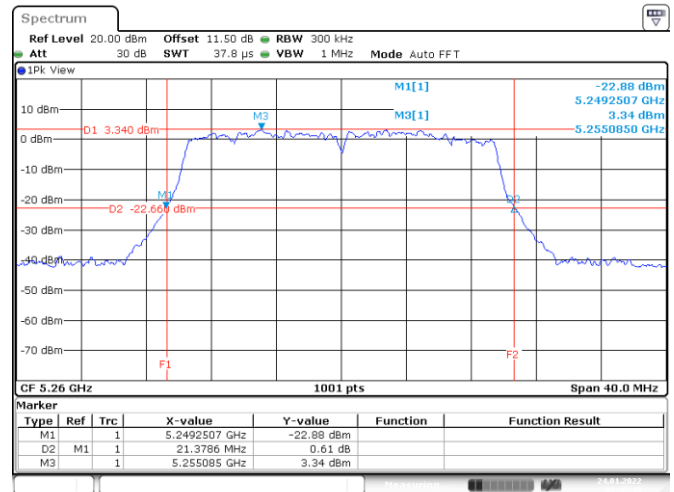

Channel 116

Date: 24.JAN.2022 01:45:57

Date: 24.JAN.2022 01:51:55

Channel 140

Date: 24.JAN.2022 01:57:41

802.11ax HE20

Band	Channel	Frequency (MHz)	26 dB Bandwidth (MHz)			
			Chain 0	Chain 1	Chain 2	Chain 3
U-NII-1	36	5180	21.02	20.82	21.54	20.90
	40	5200	21.38	21.34	22.38	23.86
	48	5240	21.18	21.10	21.82	23.26
U-NII-2A	52	5260	21.38	21.50	20.90	21.38
	60	5300	20.90	20.78	21.22	21.18
	64	5320	21.14	20.90	21.18	21.22
U-NII-2C	100	5500	20.66	20.98	21.30	21.14
	116	5580	20.98	21.02	21.30	21.06
	140	5700	21.14	21.54	21.34	21.06

<Chain 0>

802.11ax HE20
Channel 48

Date: 24.JAN.2022 02:40:33

Channel 52

Date: 24.JAN.2022 02:45:48

Channel 60

Date: 24.JAN.2022 02:54:28

Channel 64