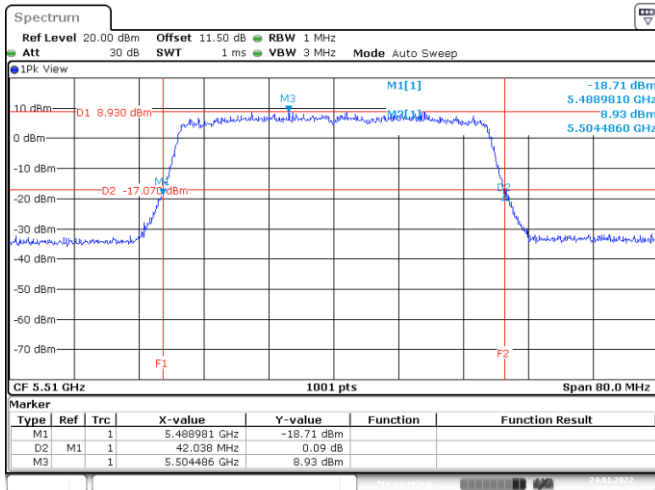

Channel 102

Channel 110