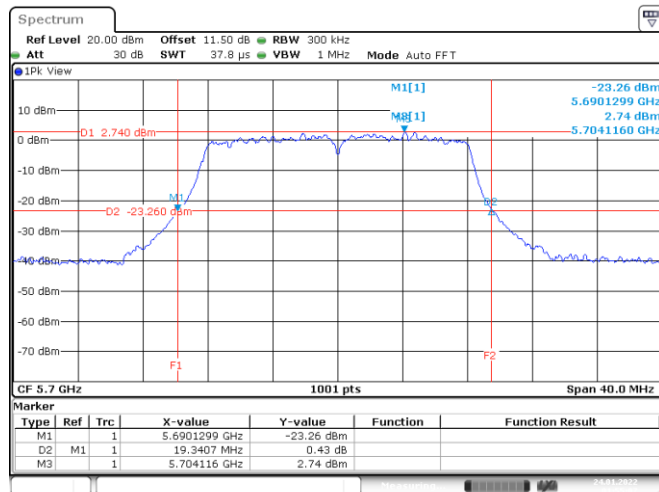

Channel 140