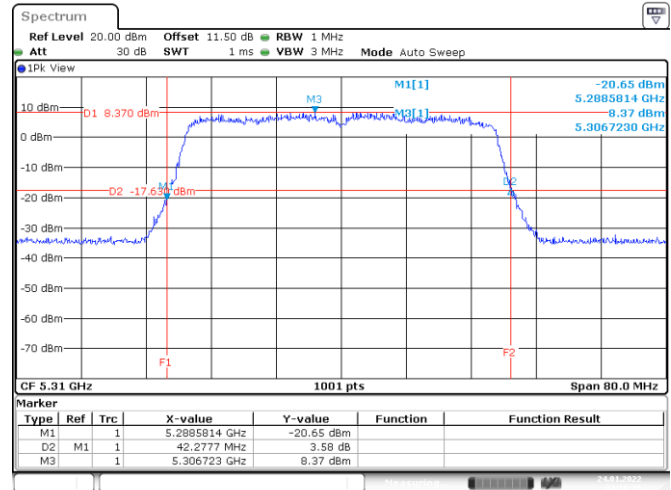

802.11ax HE40

Channel 54

Channel 62