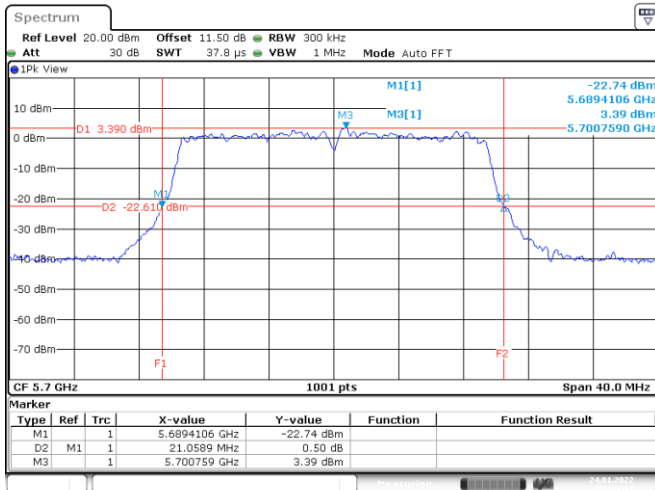

Channel 140

<Chain 3>

802.11ax HE20
Channel 48
Channel 52

Date: 24.JAN.2022 02:37:57

Date: 24.JAN.2022 02:50:28

Channel 60
Channel 64

Date: 24.JAN.2022 02:57:30

Date: 24.JAN.2022 03:03:58

802.11ax HE20

Channel 100

Channel 116

Date: 24.JAN.2022 03:10:23

Date: 24.JAN.2022 03:15:21

Channel 140

Date: 24.JAN.2022 03:21:52

802.11ax HE40