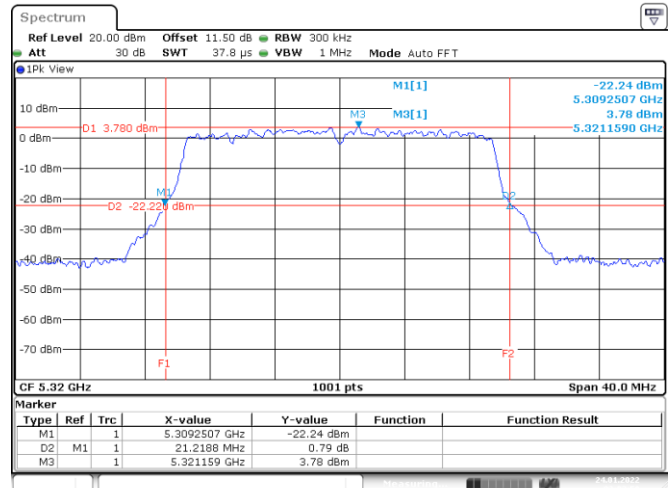

Date: 24.JAN.2022 02:19:24

Channel 60

Date: 24.JAN.2022 02:56:30

Channel 64

Date: 24.JAN.2022 03:03:11

802.11ax HE20

Channel 100

Channel 116

Channel 140

<Chain 3>

802.11ax HE20
Channel 48
Channel 52

Date: 24.JAN.2022 02:37:57

Date: 24.JAN.2022 02:50:28

Channel 60
Channel 64

Date: 24.JAN.2022 02:57:30

Date: 24.JAN.2022 03:03:58

802.11ax HE20

Channel 100

Channel 116

Date: 24.JAN.2022 03:10:23

Date: 24.JAN.2022 03:15:21

Channel 140

Date: 24.JAN.2022 03:21:52

802.11ax HE40