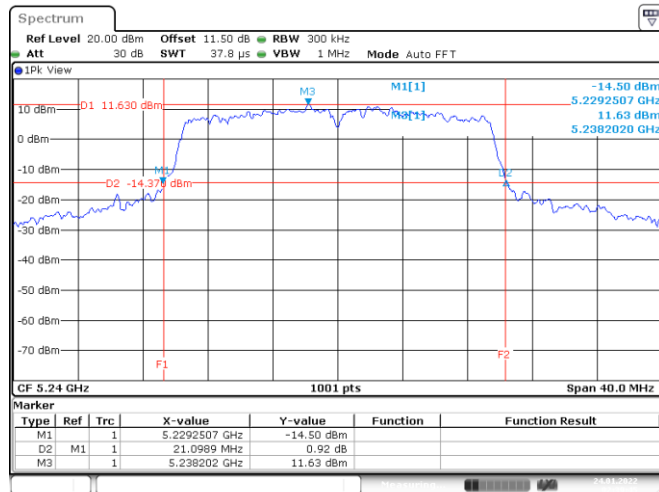

Date: 24.JAN.2022 03:01:13

802.11ax HE20
Channel 100
Channel 116

Date: 24.JAN.2022 03:07:47

Date: 24.JAN.2022 03:17:59

Channel 140

Date: 24.JAN.2022 03:25:30

<Chain 1>

802.11ax HE20
Channel 48

Date: 24.JAN.2022 02:39:45

Channel 52

Date: 24.JAN.2022 02:48:26

Channel 60

Date: 24.JAN.2022 02:55:19

Channel 64

Date: 24.JAN.2022 03:02:13

802.11ax HE20
Channel 100
Channel 116