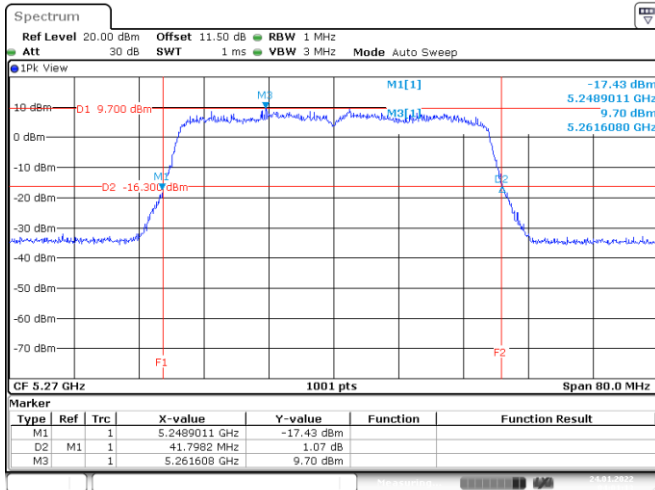

802.11ax HE40

Channel 54

Channel 62