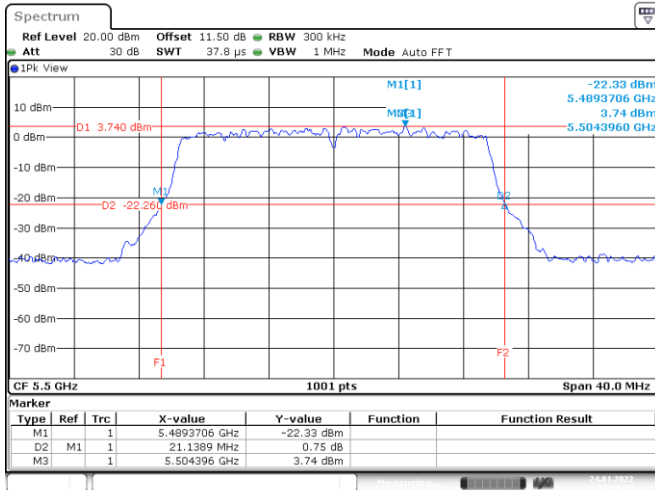

Channel 140

<Chain 3>

802.11ax HE20
Channel 48
Channel 52

Date: 24.JAN.2022 02:37:57

Date: 24.JAN.2022 02:50:28

Channel 60
Channel 64

Date: 24.JAN.2022 02:57:30

Date: 24.JAN.2022 03:03:58

802.11ax HE20

Channel 100

Channel 116

Date: 24.JAN.2022 03:10:23

Date: 24.JAN.2022 03:15:21

Channel 140

Date: 24.JAN.2022 03:21:52

802.11ax HE40