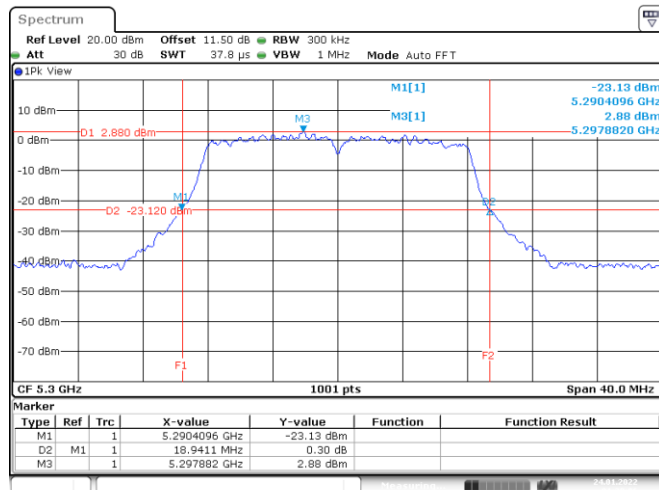

Channel 60

Channel 64

Date: 24.JAN.2022 01:29:06

Date: 24.JAN.2022 01:36:05