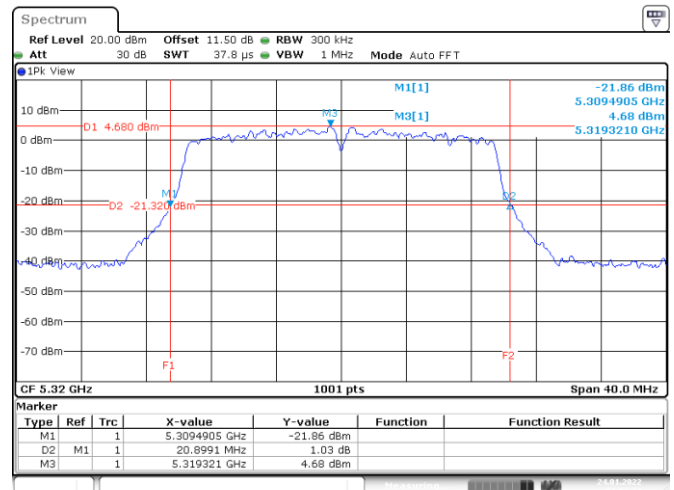

Date: 24.JAN.2022 03:01:13

802.11ax HE20
Channel 100
Channel 116

Date: 24.JAN.2022 03:07:47

Date: 24.JAN.2022 03:17:59

Channel 140

Date: 24.JAN.2022 03:25:30

<Chain 1>

802.11ax HE20
Channel 48

Date: 24.JAN.2022 02:39:45

Channel 52

Date: 24.JAN.2022 02:48:26

Channel 60

Date: 24.JAN.2022 02:55:19

Channel 64

Date: 24.JAN.2022 03:02:13

802.11ax HE20
Channel 100
Channel 116