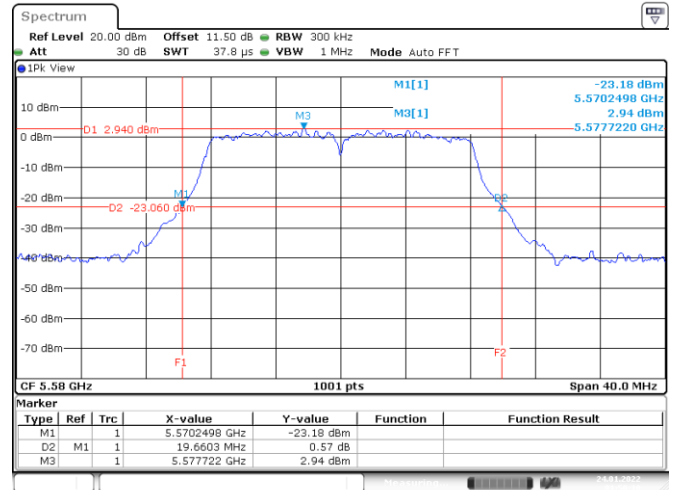

802.11a

Channel 100

Channel 116

Date: 24.JAN.2022 01:44:15

Date: 24.JAN.2022 01:50:10