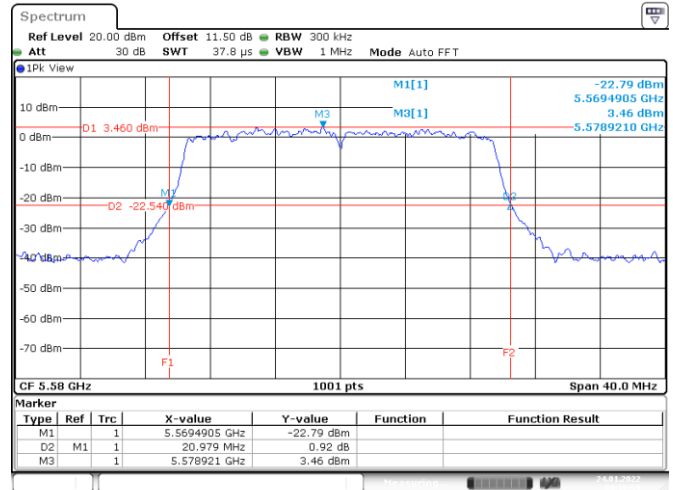

Date: 24.JAN.2022 03:17:59