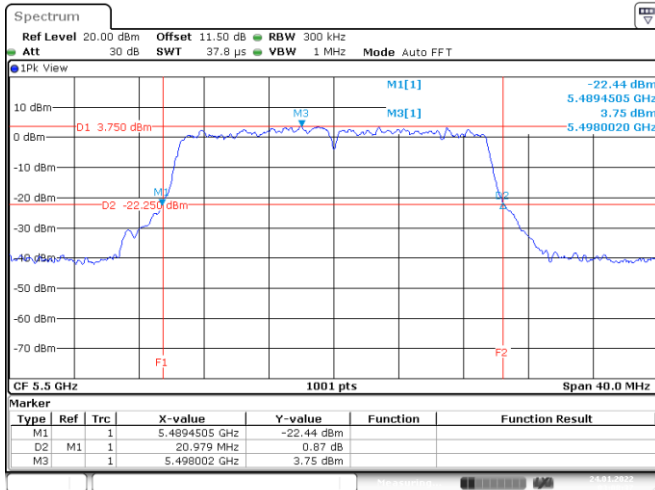

Date: 24.JAN.2022 02:39:45

Channel 52

Date: 24.JAN.2022 02:48:26

Channel 60

Date: 24.JAN.2022 02:55:19

Channel 64

Date: 24.JAN.2022 03:02:13

802.11ax HE20
Channel 100
Channel 116

Date: 24.JAN.2022 03:08:37

Date: 24.JAN.2022 03:17:09

Channel 140

Date: 24.JAN.2022 03:24:12

<Chain 2>

802.11ax HE20
Channel 48

Date: 24.JAN.2022 02:38:49

Channel 52