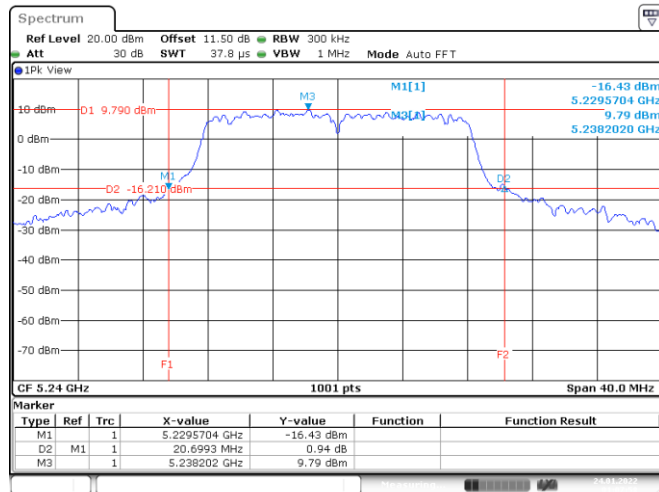

802.11a
Channel 100
Channel 116

Date: 24.JAN.2022 01:45:05

Date: 24.JAN.2022 01:50:59

Channel 140

Date: 24.JAN.2022 01:56:50

<Chain 3>

802.11a
Channel 48

Date: 24.JAN.2022 01:07:59

Channel 52

Date: 24.JAN.2022 01:21:25

Channel 60

Date: 24.JAN.2022 01:32:00

Channel 64

Date: 24.JAN.2022 01:39:25

802.11a

Channel 100