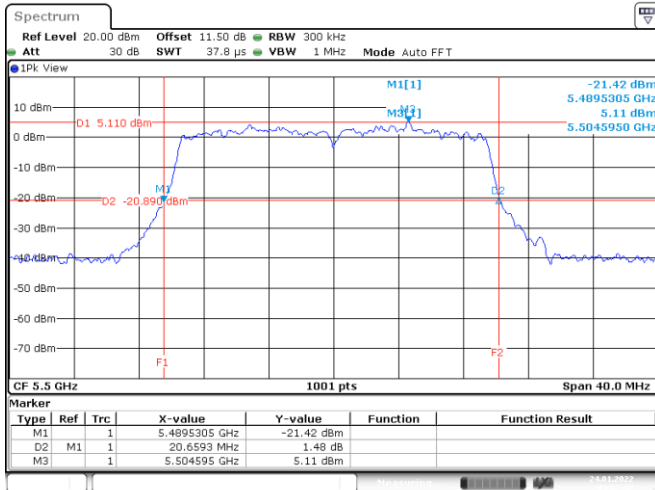

802.11ax HE20

Channel 100

Channel 116

Date: 24.JAN.2022 03:07:47