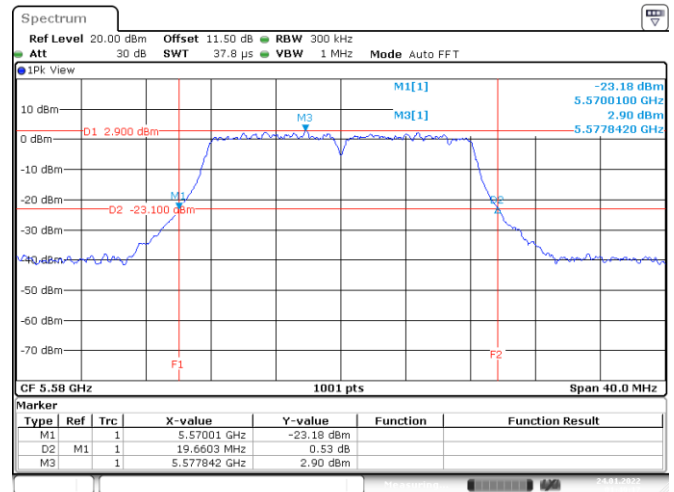

<Chain 0>

802.11a
Channel 48
Channel 52

Date: 24.JAN.2022 01:03:50

Date: 24.JAN.2022 01:18:44

Channel 60
Channel 64

Date: 24.JAN.2022 01:29:06

Date: 24.JAN.2022 01:36:05

802.11a
Channel 100
Channel 116