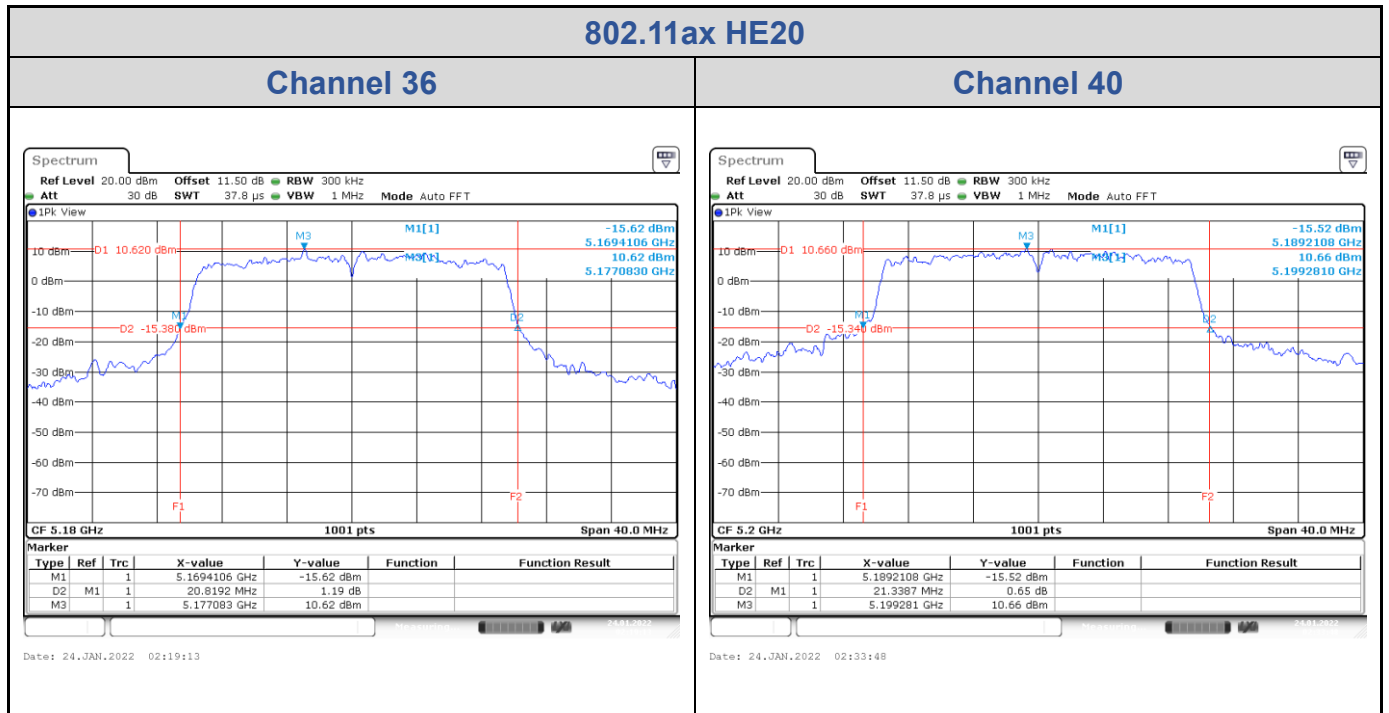

<Chain 0>

802.11ax HE20
Channel 48

Date: 24.JAN.2022 02:40:33

Channel 52

Date: 24.JAN.2022 02:45:48

Channel 60

Date: 24.JAN.2022 02:54:28

Channel 64

Date: 24.JAN.2022 03:01:13

802.11ax HE20
Channel 100
Channel 116

Date: 24.JAN.2022 03:07:47

Date: 24.JAN.2022 03:17:59

Channel 140

Date: 24.JAN.2022 03:25:30

<Chain 1>

802.11ax HE20
Channel 48

Date: 24.JAN.2022 02:39:45

Channel 52

Date: 24.JAN.2022 02:48:26

Channel 60

Date: 24.JAN.2022 02:55:19

Channel 64

Date: 24.JAN.2022 03:02:13

802.11ax HE20
Channel 100
Channel 116