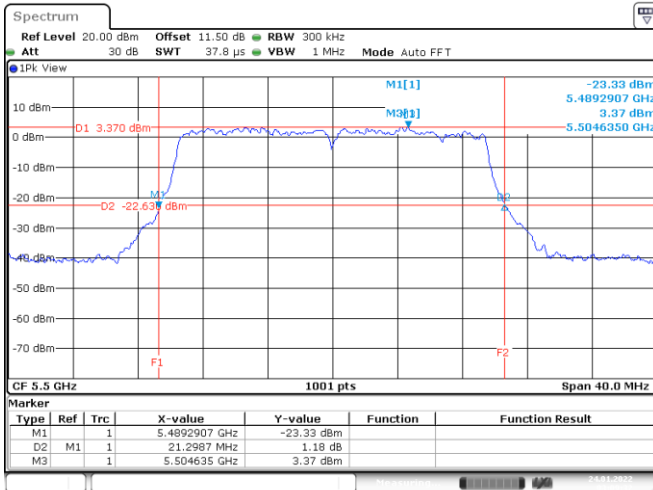

Date: 24.JAN.2022 03:08:37

Date: 24.JAN.2022 03:17:09

Channel 140

Date: 24.JAN.2022 03:24:12

<Chain 2>

802.11ax HE20
Channel 48

Date: 24.JAN.2022 02:38:49

Channel 52

Date: 24.JAN.2022 02:19:24

Channel 60

Date: 24.JAN.2022 02:56:30

Channel 64

Date: 24.JAN.2022 03:03:11

802.11ax HE20

Channel 100

Channel 116

Channel 140

<Chain 3>

802.11ax HE20
Channel 48
Channel 52

Date: 24.JAN.2022 02:37:57

Date: 24.JAN.2022 02:50:28

Channel 60
Channel 64

Date: 24.JAN.2022 02:57:30

Date: 24.JAN.2022 03:03:58