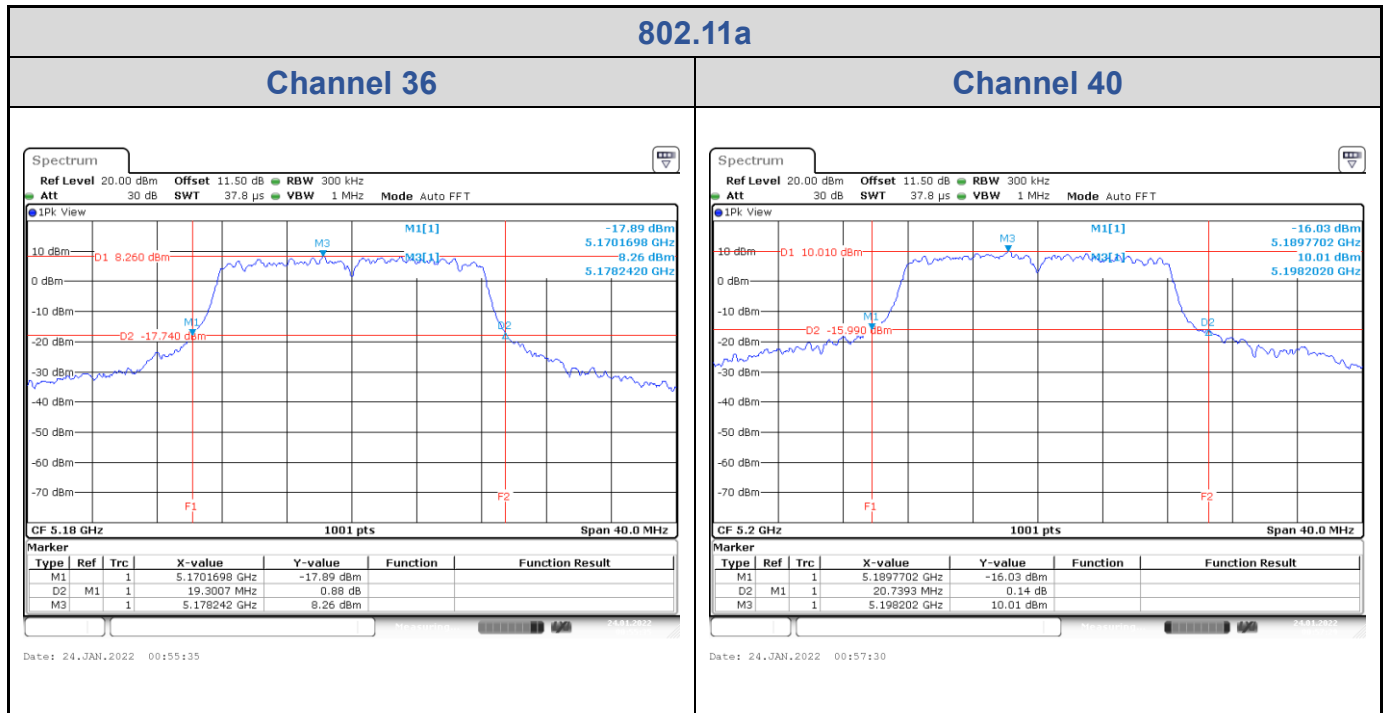

802.11a
Channel 100
Channel 116

Date: 24.JAN.2022 01:45:05

Date: 24.JAN.2022 01:50:59

Channel 140

Date: 24.JAN.2022 01:56:50

<Chain 3>

802.11a
Channel 48

Date: 24.JAN.2022 01:07:59

Channel 52

Date: 24.JAN.2022 01:21:25

Channel 60

Date: 24.JAN.2022 01:32:00

Channel 64

Date: 24.JAN.2022 01:39:25

802.11a

Channel 100