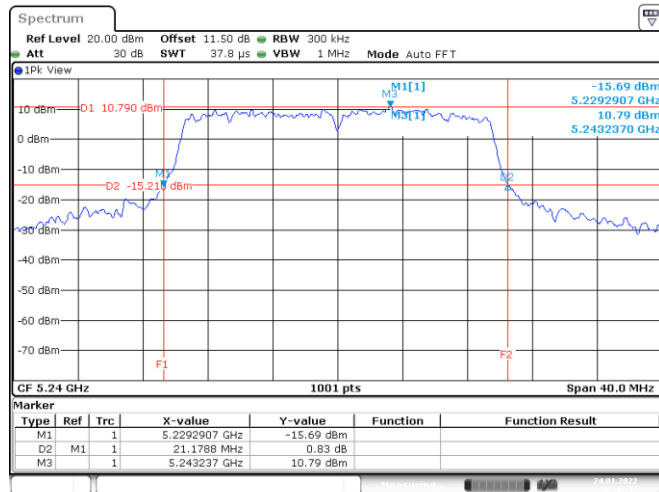

Channel 116

Date: 24.JAN.2022 01:45:57

Date: 24.JAN.2022 01:51:55

Channel 140

Date: 24.JAN.2022 01:57:41

802.11ax HE20

Band	Channel	Frequency (MHz)	26 dB Bandwidth (MHz)			
			Chain 0	Chain 1	Chain 2	Chain 3
U-NII-1	36	5180	21.02	20.82	21.54	20.90
	40	5200	21.38	21.34	22.38	23.86
	48	5240	21.18	21.10	21.82	23.26
U-NII-2A	52	5260	21.38	21.50	20.90	21.38
	60	5300	20.90	20.78	21.22	21.18
	64	5320	21.14	20.90	21.18	21.22
U-NII-2C	100	5500	20.66	20.98	21.30	21.14
	116	5580	20.98	21.02	21.30	21.06
	140	5700	21.14	21.54	21.34	21.06

<Chain 0>

802.11ax HE20
Channel 48

Date: 24.JAN.2022 02:40:33

Channel 52

Date: 24.JAN.2022 02:45:48

Channel 60

Date: 24.JAN.2022 02:54:28

Channel 64