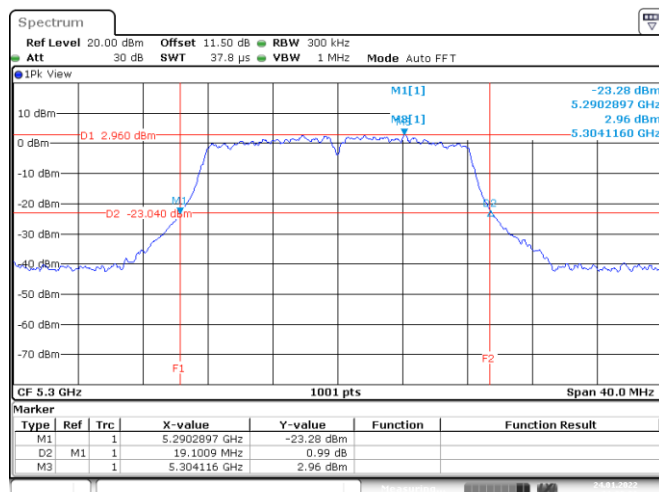

802.11a

Channel 48

Channel 52

Channel 60

Channel 64