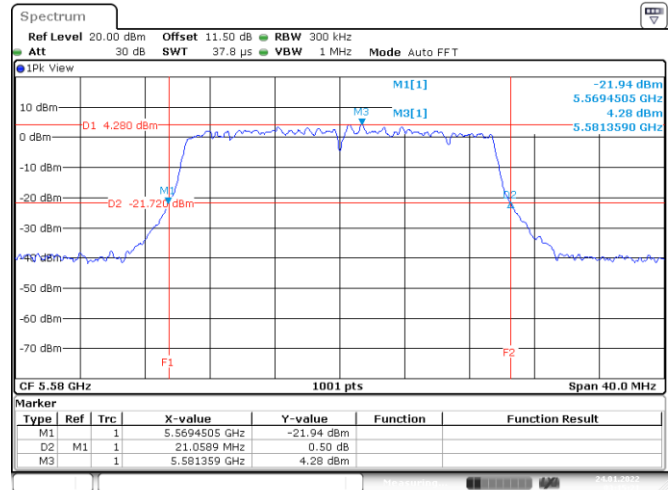

Date: 24.JAN.2022 02:19:24

Channel 60

Date: 24.JAN.2022 02:56:30

Channel 64

Date: 24.JAN.2022 03:03:11

802.11ax HE20

Channel 100

Channel 116

Channel 140

<Chain 3>

802.11ax HE20
Channel 48
Channel 52

Date: 24.JAN.2022 02:37:57

Date: 24.JAN.2022 02:50:28

Channel 60
Channel 64

Date: 24.JAN.2022 02:57:30

Date: 24.JAN.2022 03:03:58

802.11ax HE20

Channel 100

Channel 116

Date: 24.JAN.2022 03:10:23

Date: 24.JAN.2022 03:15:21

Channel 140

Date: 24.JAN.2022 03:21:52

802.11ax HE40