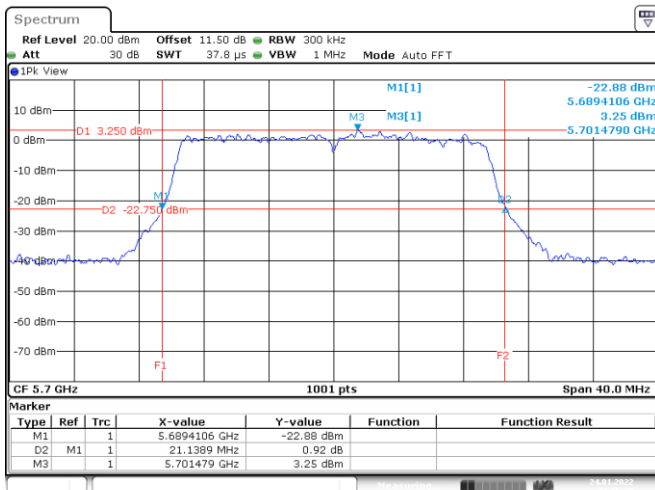

<Chain 0>

802.11ax HE20
Channel 48

Date: 24.JAN.2022 02:40:33

Channel 52

Date: 24.JAN.2022 02:45:48

Channel 60

Date: 24.JAN.2022 02:54:28

Channel 64

Date: 24.JAN.2022 03:01:13

802.11ax HE20
Channel 100
Channel 116

Date: 24.JAN.2022 03:07:47

Date: 24.JAN.2022 03:17:59

Channel 140

Date: 24.JAN.2022 03:25:30

<Chain 1>

802.11ax HE20
Channel 48