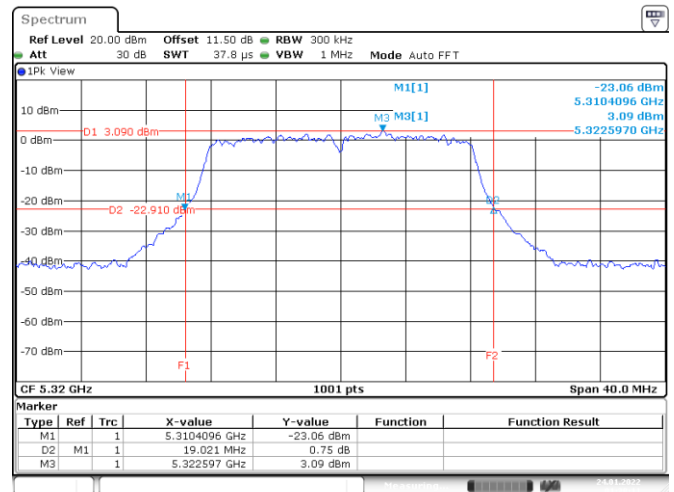

802.11a

Channel 48

Channel 52

Channel 60

Channel 64