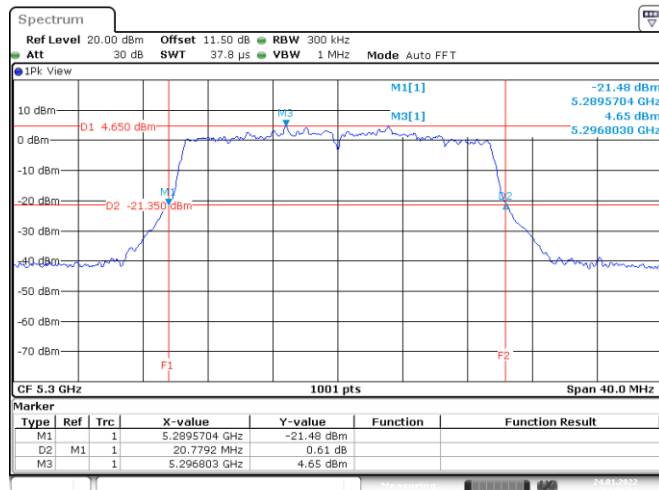

Date: 24.JAN.2022 03:01:13

802.11ax HE20
Channel 100
Channel 116

Date: 24.JAN.2022 03:07:47

Date: 24.JAN.2022 03:17:59

Channel 140

Date: 24.JAN.2022 03:25:30

<Chain 1>

802.11ax HE20
Channel 48

Date: 24.JAN.2022 02:39:45

Channel 52

Date: 24.JAN.2022 02:48:26

Channel 60

Date: 24.JAN.2022 02:55:19

Channel 64

Date: 24.JAN.2022 03:02:13

802.11ax HE20
Channel 100
Channel 116