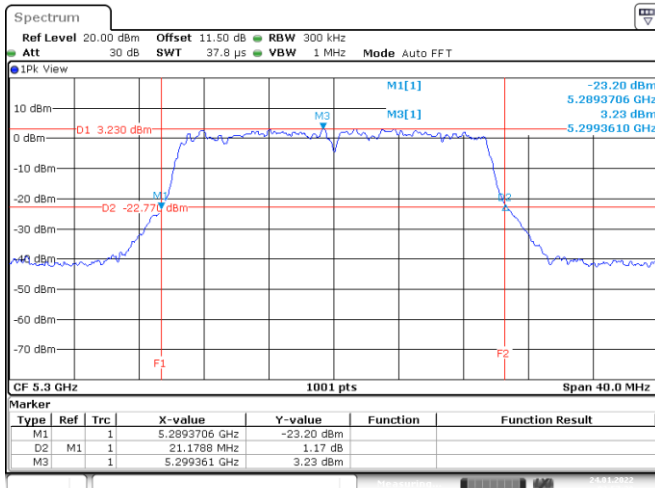

Channel 140

<Chain 3>

802.11ax HE20
Channel 48
Channel 52

Date: 24.JAN.2022 02:37:57

Date: 24.JAN.2022 02:50:28

Channel 60
Channel 64

Date: 24.JAN.2022 02:57:30

Date: 24.JAN.2022 03:03:58

802.11ax HE20

Channel 100

Channel 116

Date: 24.JAN.2022 03:10:23

Date: 24.JAN.2022 03:15:21

Channel 140

Date: 24.JAN.2022 03:21:52

802.11ax HE40