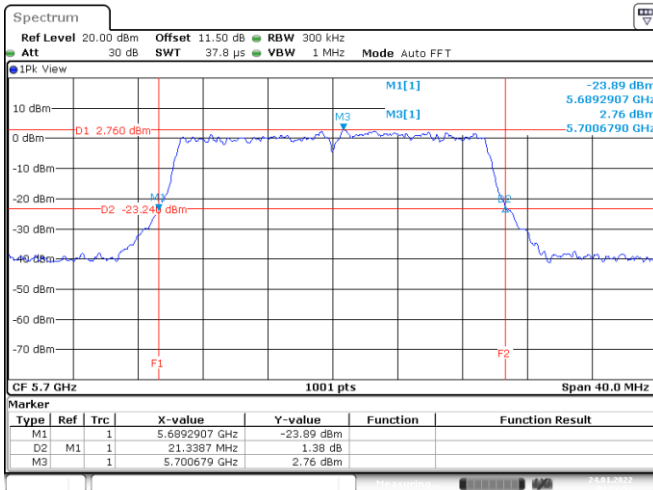

Date: 24.JAN.2022 03:08:37

Date: 24.JAN.2022 03:17:09

Channel 140

Date: 24.JAN.2022 03:24:12

<Chain 2>

802.11ax HE20
Channel 48

Date: 24.JAN.2022 02:38:49

Channel 52

Date: 24.JAN.2022 02:19:24

Channel 60

Date: 24.JAN.2022 02:56:30

Channel 64

Date: 24.JAN.2022 03:03:11

802.11ax HE20

Channel 100

Channel 116

Channel 140

<Chain 3>

802.11ax HE20
Channel 48
Channel 52

Date: 24.JAN.2022 02:37:57

Date: 24.JAN.2022 02:50:28

Channel 60
Channel 64

Date: 24.JAN.2022 02:57:30

Date: 24.JAN.2022 03:03:58