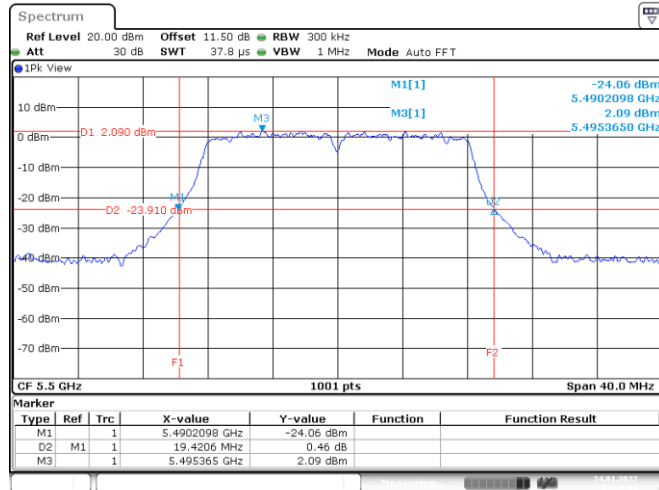

802.11a

Channel 100

Channel 116

Date: 24.JAN.2022 01:44:15

Date: 24.JAN.2022 01:50:10