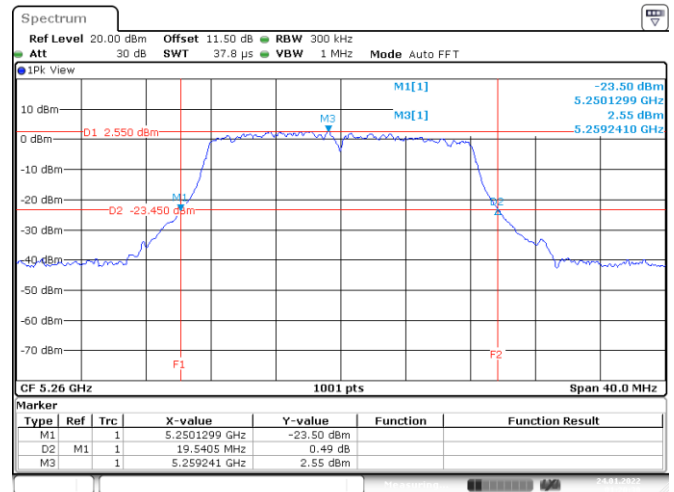

802.11a

Channel 48

Channel 52

Channel 60

Channel 64