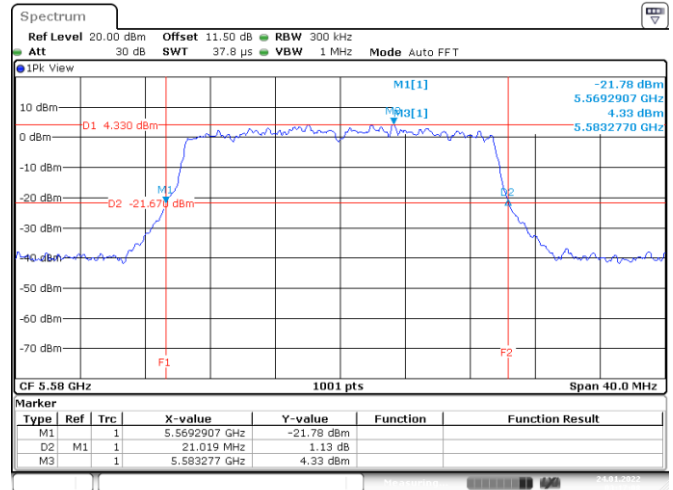

Date: 24.JAN.2022 02:39:45

Channel 52

Date: 24.JAN.2022 02:48:26

Channel 60

Date: 24.JAN.2022 02:55:19

Channel 64

Date: 24.JAN.2022 03:02:13

802.11ax HE20
Channel 100
Channel 116

Date: 24.JAN.2022 03:08:37

Date: 24.JAN.2022 03:17:09

Channel 140

Date: 24.JAN.2022 03:24:12

<Chain 2>

802.11ax HE20
Channel 48

Date: 24.JAN.2022 02:38:49

Channel 52