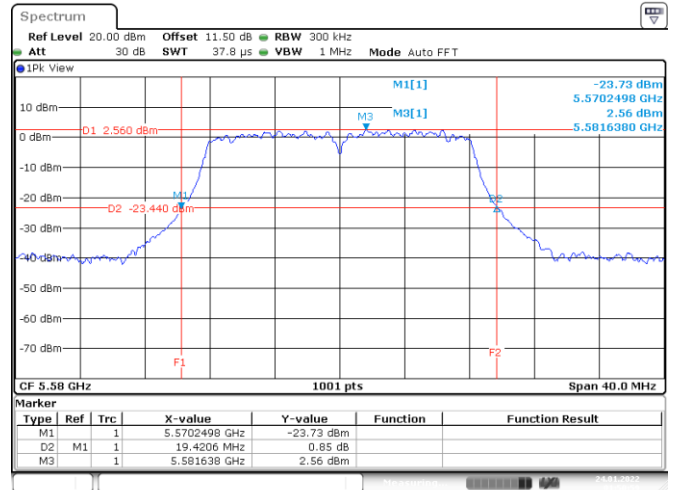

802.11a

Channel 100

Channel 116

Date: 24.JAN.2022 01:45:05

Date: 24.JAN.2022 01:50:59