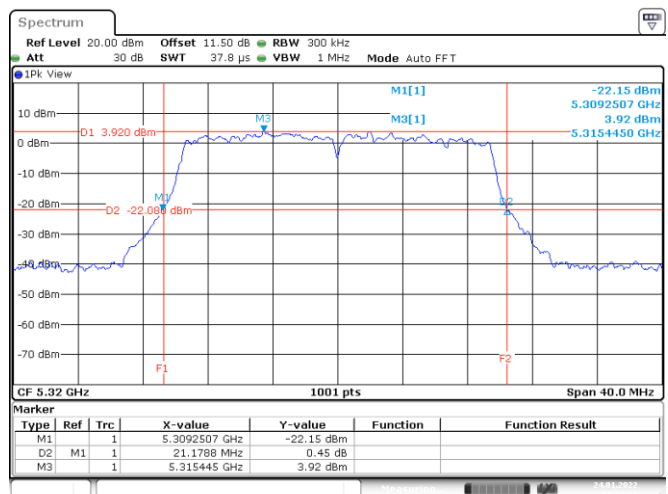

Date: 24.JAN.2022 02:39:45

Channel 52

Date: 24.JAN.2022 02:48:26

Channel 60

Date: 24.JAN.2022 02:55:19

Channel 64

Date: 24.JAN.2022 03:02:13

802.11ax HE20
Channel 100
Channel 116

Date: 24.JAN.2022 03:08:37

Date: 24.JAN.2022 03:17:09

Channel 140

Date: 24.JAN.2022 03:24:12

<Chain 2>

802.11ax HE20
Channel 48

Date: 24.JAN.2022 02:38:49

Channel 52

Date: 24.JAN.2022 02:19:24

Channel 60

Date: 24.JAN.2022 02:56:30

Channel 64

Date: 24.JAN.2022 03:03:11

802.11ax HE20

Channel 100

Channel 116