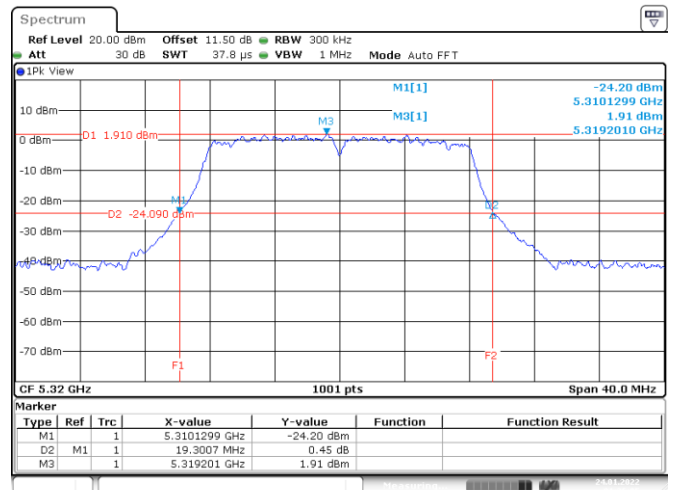

Channel 60

Channel 64

Date: 24.JAN.2022 01:29:06

Date: 24.JAN.2022 01:36:05