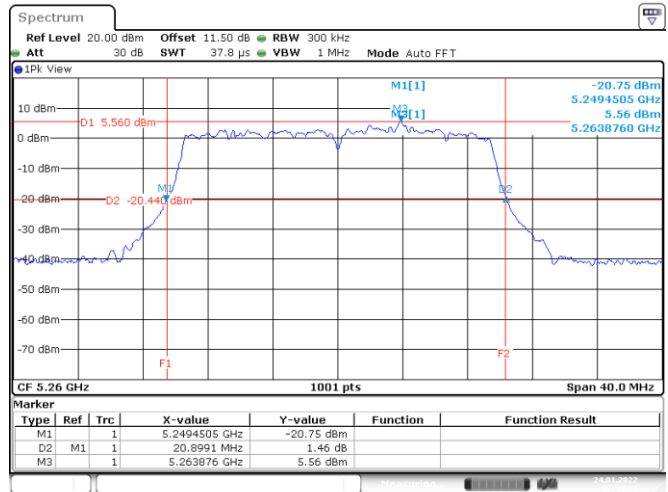

Date: 24.JAN.2022 02:39:45

Channel 52

Date: 24.JAN.2022 02:48:26

Channel 60

Date: 24.JAN.2022 02:55:19

Channel 64

Date: 24.JAN.2022 03:02:13

802.11ax HE20
Channel 100
Channel 116

Date: 24.JAN.2022 03:08:37

Date: 24.JAN.2022 03:17:09

Channel 140

Date: 24.JAN.2022 03:24:12

<Chain 2>

802.11ax HE20
Channel 48

Date: 24.JAN.2022 02:38:49

Channel 52

Date: 24.JAN.2022 02:19:24

Channel 60

Date: 24.JAN.2022 02:56:30

Channel 64

Date: 24.JAN.2022 03:03:11

802.11ax HE20

Channel 100

Channel 116