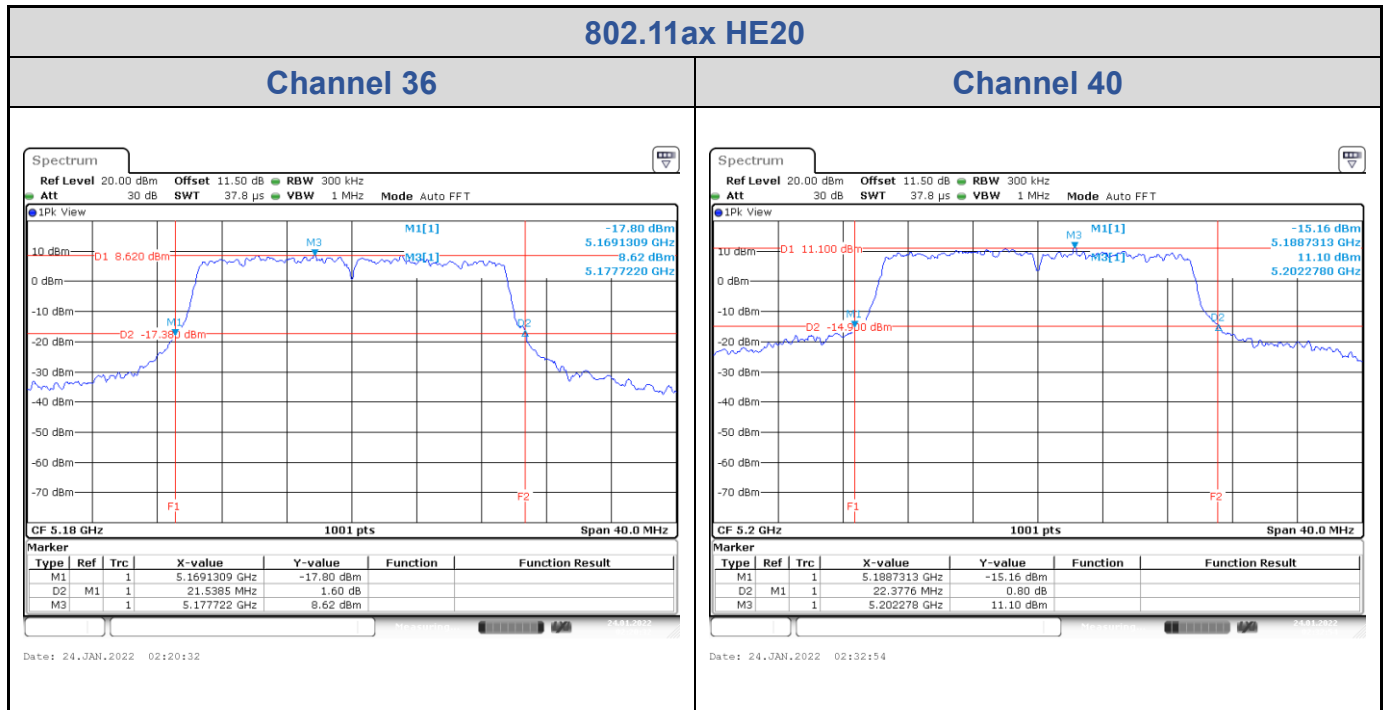

Date: 24.JAN.2022 02:39:45

Channel 52

Date: 24.JAN.2022 02:48:26

Channel 60

Date: 24.JAN.2022 02:55:19

Channel 64

Date: 24.JAN.2022 03:02:13

802.11ax HE20
Channel 100
Channel 116

Date: 24.JAN.2022 03:08:37

Date: 24.JAN.2022 03:17:09

Channel 140

Date: 24.JAN.2022 03:24:12

<Chain 2>

802.11ax HE20
Channel 48

Date: 24.JAN.2022 02:38:49

Channel 52

Date: 24.JAN.2022 02:19:24

Channel 60

Date: 24.JAN.2022 02:56:30

Channel 64

Date: 24.JAN.2022 03:03:11

802.11ax HE20

Channel 100

Channel 116