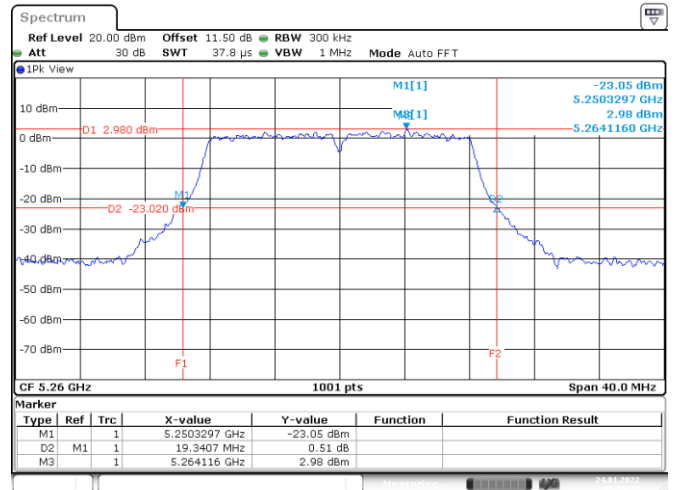

802.11a

Channel 48

Channel 52

Channel 60

Channel 64