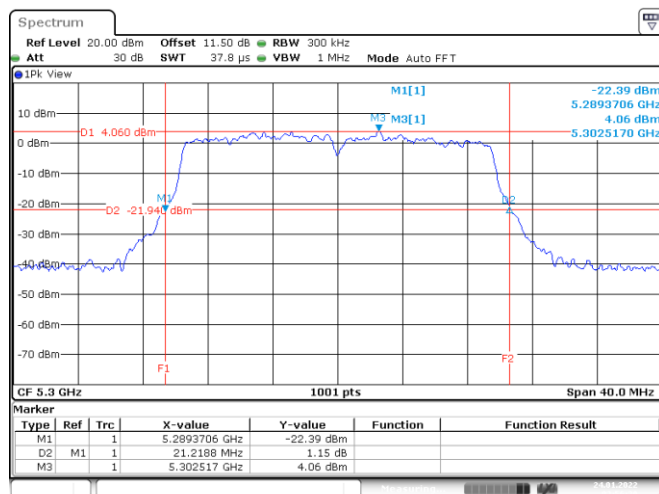

Date: 24.JAN.2022 03:08:37

Date: 24.JAN.2022 03:17:09

Channel 140

Date: 24.JAN.2022 03:24:12

<Chain 2>

802.11ax HE20
Channel 48

Date: 24.JAN.2022 02:38:49

Channel 52

Date: 24.JAN.2022 02:19:24

Channel 60

Date: 24.JAN.2022 02:56:30

Channel 64

Date: 24.JAN.2022 03:03:11

802.11ax HE20

Channel 100

Channel 116