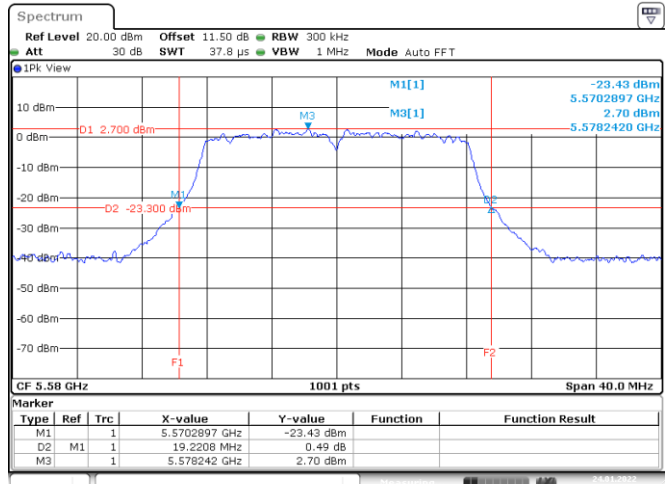

802.11a

Channel 100

Channel 116

Date: 24.JAN.2022 01:45:57

Date: 24.JAN.2022 01:51:55