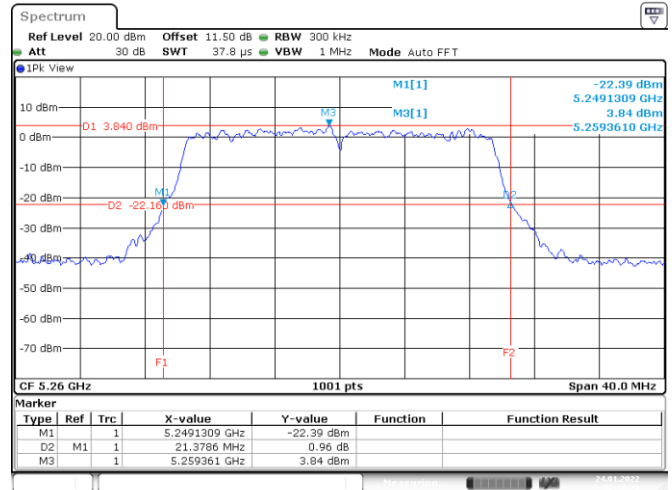

Date: 24.JAN.2022 02:19:24

Channel 60

Date: 24.JAN.2022 02:56:30

Channel 64

Date: 24.JAN.2022 03:03:11

802.11ax HE20

Channel 100

Channel 116

Channel 140

<Chain 3>

802.11ax HE20
Channel 48
Channel 52

Date: 24.JAN.2022 02:37:57

Date: 24.JAN.2022 02:50:28

Channel 60
Channel 64

Date: 24.JAN.2022 02:57:30

Date: 24.JAN.2022 03:03:58

802.11ax HE20

Channel 100

Channel 116

Date: 24.JAN.2022 03:10:23

Date: 24.JAN.2022 03:15:21

Channel 140

Date: 24.JAN.2022 03:21:52

802.11ax HE40