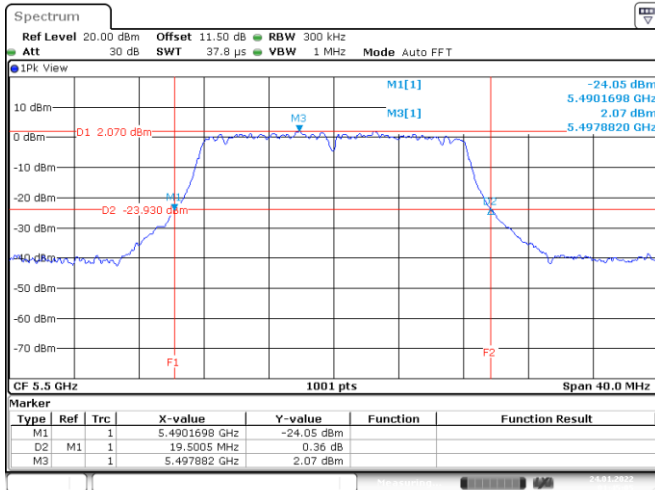

802.11a

Channel 100

Channel 116

Date: 24.JAN.2022 01:45:05

Date: 24.JAN.2022 01:50:59