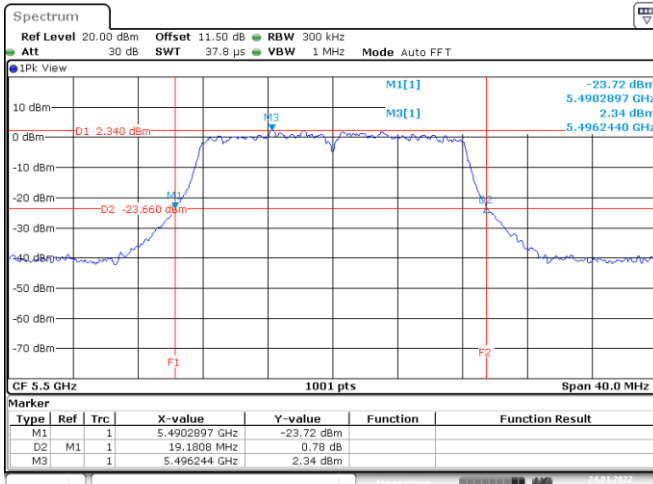

802.11a

Channel 100

Channel 116

Date: 24.JAN.2022 01:45:57

Date: 24.JAN.2022 01:51:55