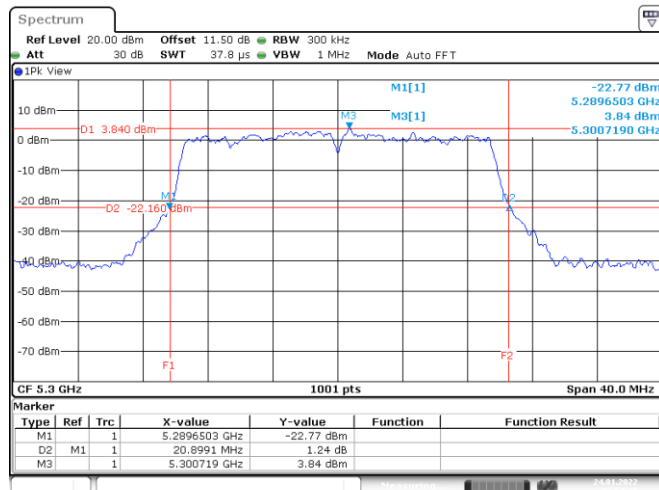

<Chain 0>

802.11ax HE20
Channel 48

Date: 24.JAN.2022 02:40:33

Channel 52

Date: 24.JAN.2022 02:45:48

Channel 60

Date: 24.JAN.2022 02:54:28

Channel 64

Date: 24.JAN.2022 03:01:13

802.11ax HE20
Channel 100
Channel 116

Date: 24.JAN.2022 03:07:47

Date: 24.JAN.2022 03:17:59

Channel 140

Date: 24.JAN.2022 03:25:30

<Chain 1>

802.11ax HE20
Channel 48