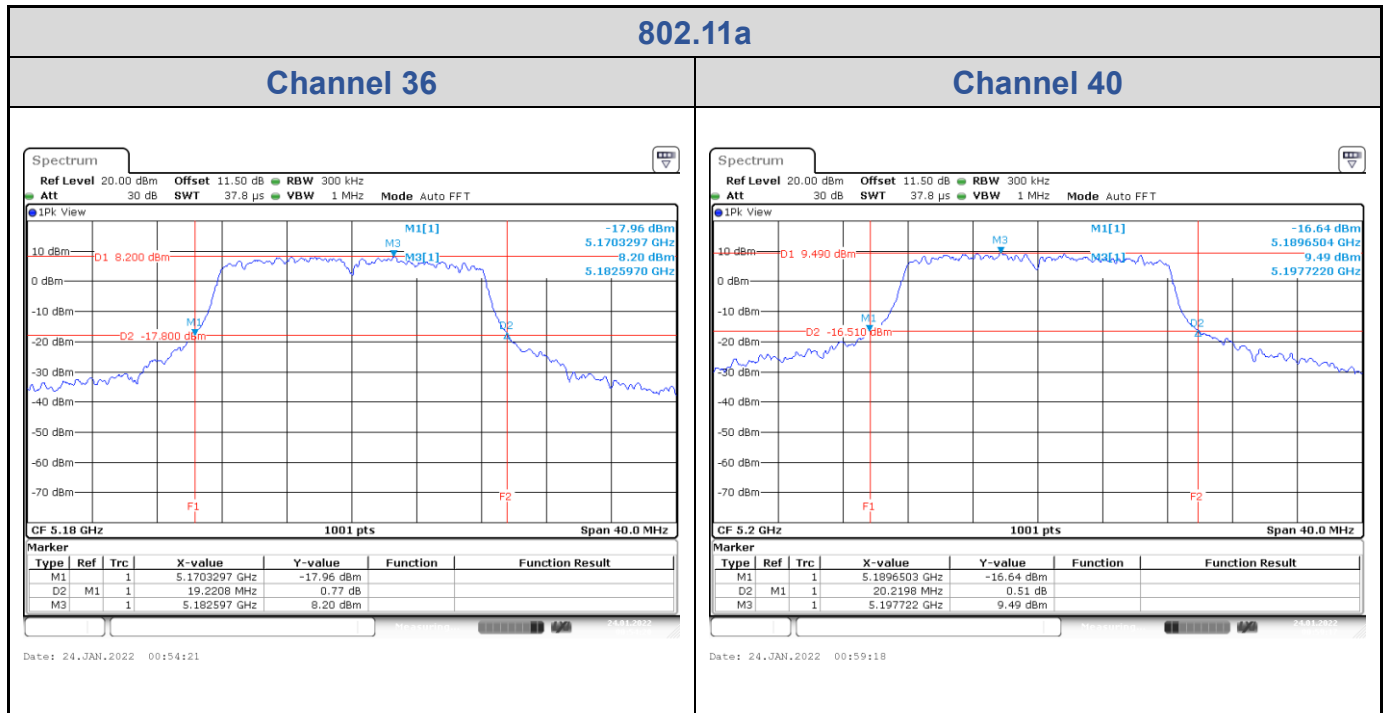

Channel 140

<Chain 1>

802.11a
Channel 48

Channel 52

Channel 60

Channel 64

802.11a
Channel 100
Channel 116

Date: 24.JAN.2022 01:44:15

Date: 24.JAN.2022 01:50:10

Channel 140

Date: 24.JAN.2022 01:56:01

<Chain 2>

802.11a
Channel 48

Channel 52

Channel 60

Channel 64