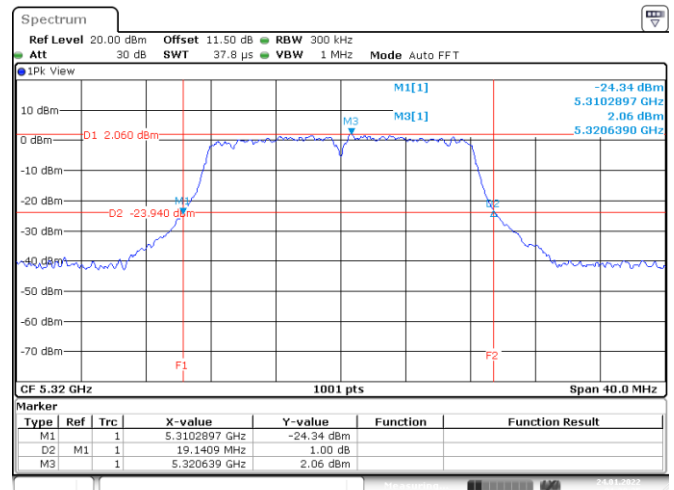

802.11a
Channel 100
Channel 116

Date: 24.JAN.2022 01:45:05

Date: 24.JAN.2022 01:50:59

Channel 140

Date: 24.JAN.2022 01:56:50

<Chain 3>

802.11a
Channel 48

Date: 24.JAN.2022 01:07:59

Channel 52

Date: 24.JAN.2022 01:21:25

Channel 60

Date: 24.JAN.2022 01:32:00

Channel 64

Date: 24.JAN.2022 01:39:25

802.11a

Channel 100