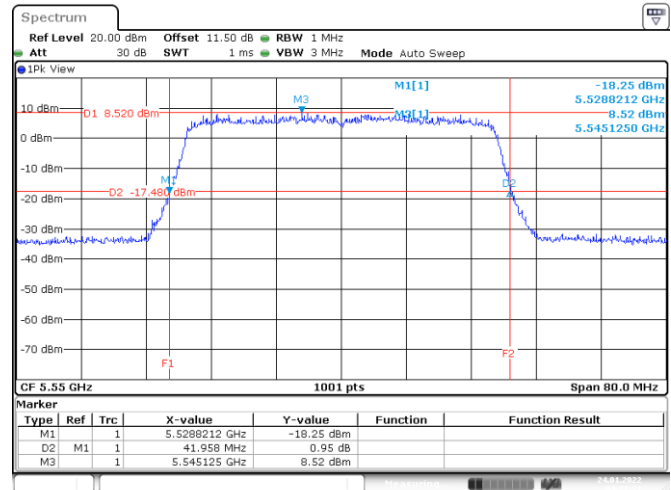

Channel 102

Channel 110