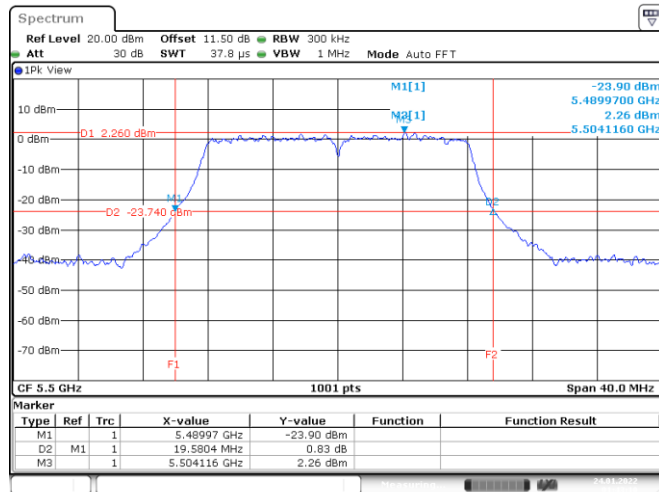

<Chain 0>

802.11a
Channel 48
Channel 52

Date: 24.JAN.2022 01:03:50

Date: 24.JAN.2022 01:18:44

Channel 60
Channel 64

Date: 24.JAN.2022 01:29:06

Date: 24.JAN.2022 01:36:05

802.11a
Channel 100
Channel 116