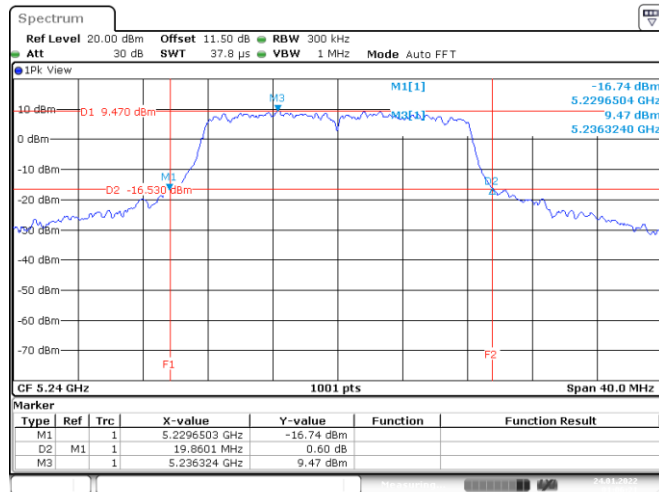

Channel 140

<Chain 1>

802.11a
Channel 48

Channel 52

Channel 60

Channel 64

802.11a
Channel 100
Channel 116

Date: 24.JAN.2022 01:44:15

Date: 24.JAN.2022 01:50:10

Channel 140

Date: 24.JAN.2022 01:56:01

<Chain 2>

802.11a
Channel 48

Channel 52

Channel 60

Channel 64