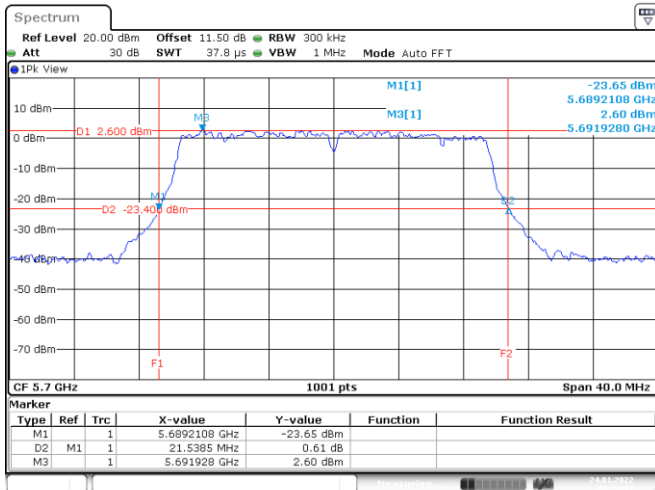

Date: 24.JAN.2022 02:39:45

Channel 52

Date: 24.JAN.2022 02:48:26

Channel 60

Date: 24.JAN.2022 02:55:19

Channel 64

Date: 24.JAN.2022 03:02:13

802.11ax HE20
Channel 100
Channel 116

Date: 24.JAN.2022 03:08:37

Date: 24.JAN.2022 03:17:09

Channel 140

Date: 24.JAN.2022 03:24:12

<Chain 2>

802.11ax HE20
Channel 48

Date: 24.JAN.2022 02:38:49

Channel 52