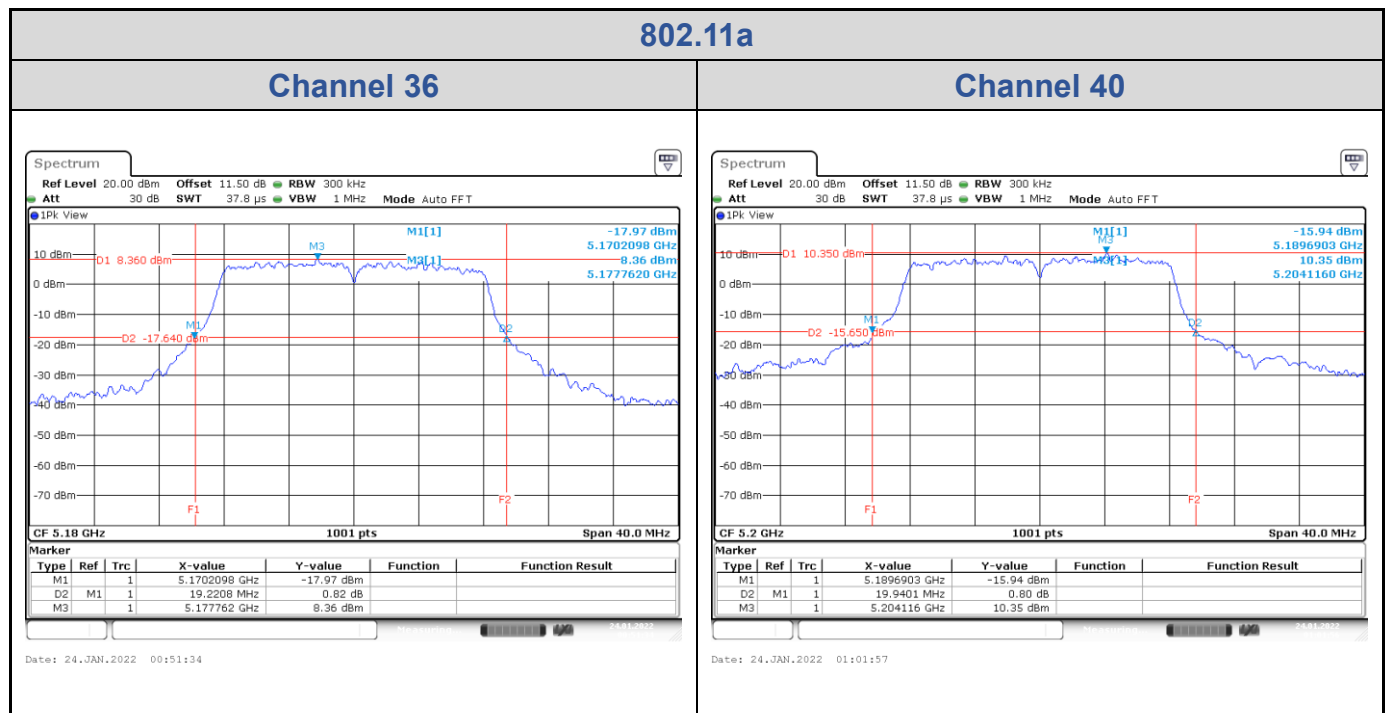

Appendix B: Test Results of Conducted Test

Test Result of 26 dB Bandwidth

802.11a

Band	Channel	Frequency (MHz)	26 dB Bandwidth (MHz)			
			Chain 0	Chain 1	Chain 2	Chain 3
U-NII-1	36	5180	19.22	19.94	19.22	19.30
	40	5200	19.94	21.62	20.22	20.74
	48	5240	19.22	20.90	19.86	20.70
U-NII-2A	52	5260	19.18	19.34	19.54	19.26
	60	5300	18.94	19.10	19.14	19.34
	64	5320	19.30	19.26	19.02	19.14
U-NII-2C	100	5500	19.58	19.42	19.50	19.18
	116	5580	19.66	19.66	19.42	19.22
	140	5700	19.34	19.54	19.46	19.30

<Chain 0>

802.11a
Channel 48
Channel 52

Date: 24.JAN.2022 01:03:50

Date: 24.JAN.2022 01:18:44

Channel 60
Channel 64

Date: 24.JAN.2022 01:29:06

Date: 24.JAN.2022 01:36:05

802.11a
Channel 100
Channel 116