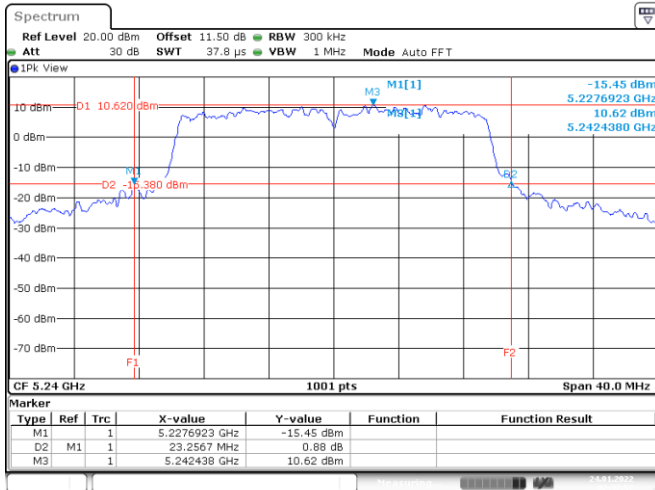

Date: 24.JAN.2022 03:08:37

Date: 24.JAN.2022 03:17:09

Channel 140

Date: 24.JAN.2022 03:24:12

<Chain 2>

802.11ax HE20
Channel 48

Date: 24.JAN.2022 02:38:49

Channel 52

Date: 24.JAN.2022 02:19:24

Channel 60

Date: 24.JAN.2022 02:56:30

Channel 64

Date: 24.JAN.2022 03:03:11

802.11ax HE20

Channel 100

Channel 116

Channel 140

<Chain 3>

802.11ax HE20
Channel 48
Channel 52

Date: 24.JAN.2022 02:37:57

Date: 24.JAN.2022 02:50:28

Channel 60
Channel 64

Date: 24.JAN.2022 02:57:30

Date: 24.JAN.2022 03:03:58