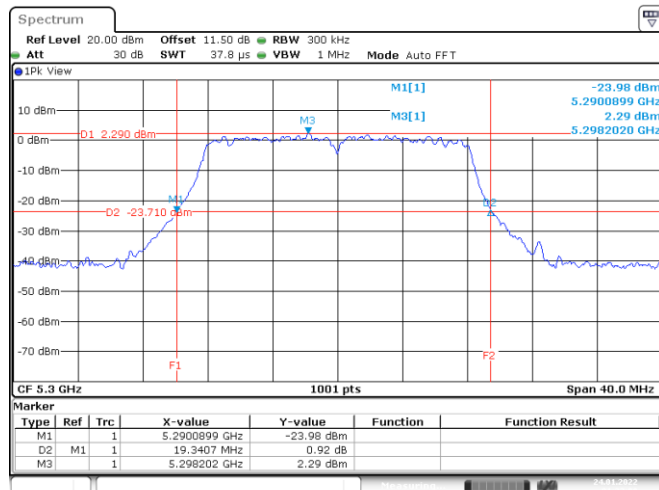

Channel 60

Date: 24.JAN.2022 01:32:00