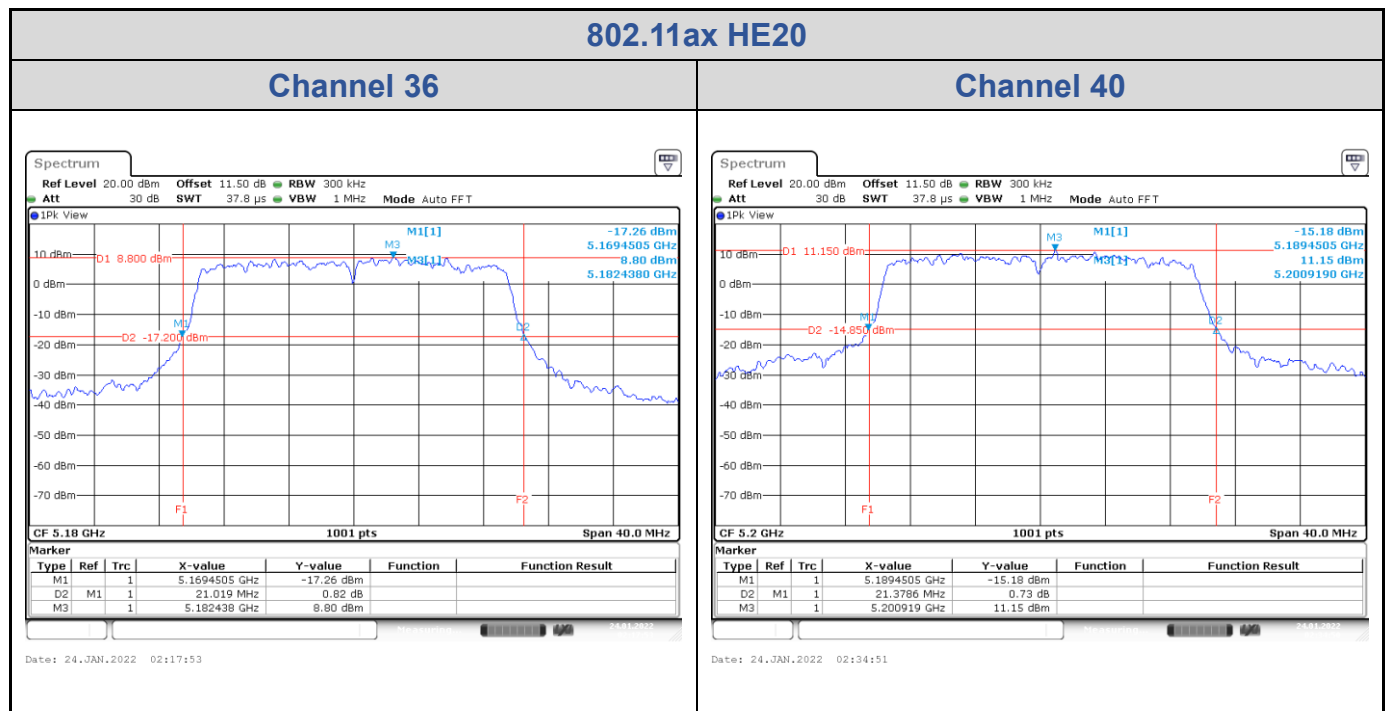

Channel 116

Date: 24.JAN.2022 01:45:57

Date: 24.JAN.2022 01:51:55

Channel 140

Date: 24.JAN.2022 01:57:41

802.11ax HE20

Band	Channel	Frequency (MHz)	26 dB Bandwidth (MHz)			
			Chain 0	Chain 1	Chain 2	Chain 3
U-NII-1	36	5180	21.02	20.82	21.54	20.90
	40	5200	21.38	21.34	22.38	23.86
	48	5240	21.18	21.10	21.82	23.26
U-NII-2A	52	5260	21.38	21.50	20.90	21.38
	60	5300	20.90	20.78	21.22	21.18
	64	5320	21.14	20.90	21.18	21.22
U-NII-2C	100	5500	20.66	20.98	21.30	21.14
	116	5580	20.98	21.02	21.30	21.06
	140	5700	21.14	21.54	21.34	21.06

<Chain 0>

802.11ax HE20
Channel 48

Date: 24.JAN.2022 02:40:33

Channel 52

Date: 24.JAN.2022 02:45:48

Channel 60

Date: 24.JAN.2022 02:54:28

Channel 64