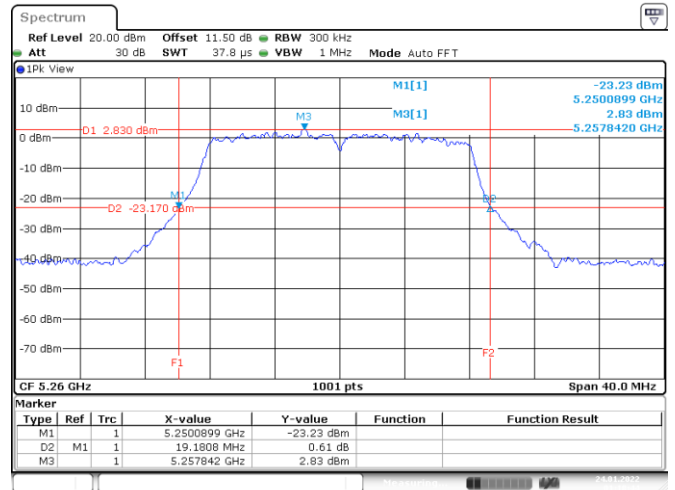

802.11a

Channel 48

Channel 52

Date: 24.JAN.2022 01:03:50

Date: 24.JAN.2022 01:18:44