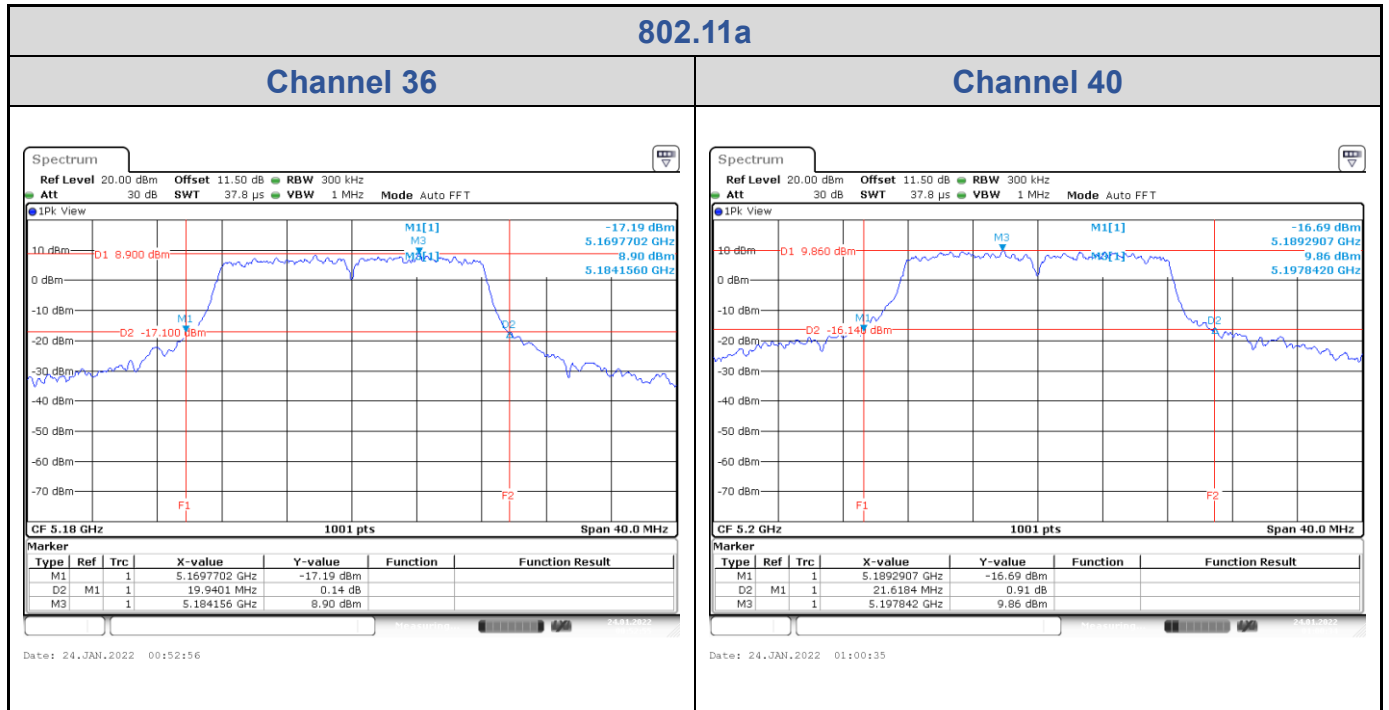

<Chain 0>

802.11a
Channel 48
Channel 52

Date: 24.JAN.2022 01:03:50

Date: 24.JAN.2022 01:18:44

Channel 60
Channel 64

Date: 24.JAN.2022 01:29:06

Date: 24.JAN.2022 01:36:05

802.11a
Channel 100
Channel 116

Channel 140

<Chain 1>

802.11a
Channel 48

Channel 52

Channel 60

Channel 64

802.11a
Channel 100
Channel 116

Date: 24.JAN.2022 01:44:15