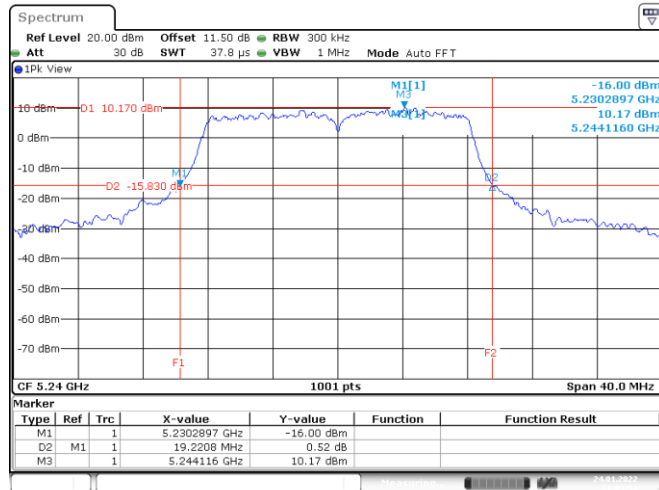

802.11a

Channel 48

Channel 52

Date: 24.JAN.2022 01:03:50

Date: 24.JAN.2022 01:18:44