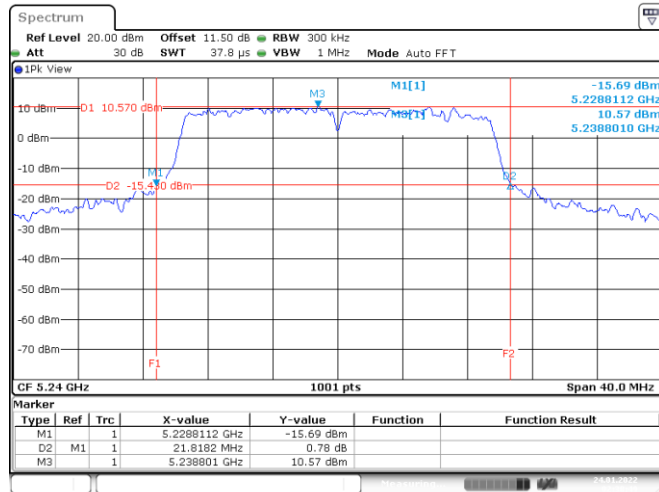

Date: 24.JAN.2022 02:39:45

Channel 52

Date: 24.JAN.2022 02:48:26

Channel 60

Date: 24.JAN.2022 02:55:19

Channel 64

Date: 24.JAN.2022 03:02:13

802.11ax HE20
Channel 100
Channel 116

Date: 24.JAN.2022 03:08:37

Date: 24.JAN.2022 03:17:09

Channel 140

Date: 24.JAN.2022 03:24:12

<Chain 2>

802.11ax HE20
Channel 48

Date: 24.JAN.2022 02:38:49

Channel 52

Date: 24.JAN.2022 02:19:24

Channel 60

Date: 24.JAN.2022 02:56:30

Channel 64

Date: 24.JAN.2022 03:03:11

802.11ax HE20

Channel 100

Channel 116