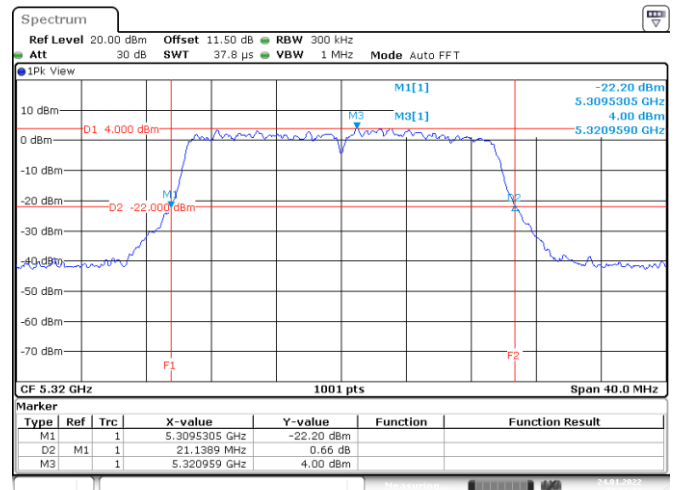

<Chain 0>

802.11ax HE20
Channel 48

Date: 24.JAN.2022 02:40:33

Channel 52

Date: 24.JAN.2022 02:45:48

Channel 60

Date: 24.JAN.2022 02:54:28

Channel 64

Date: 24.JAN.2022 03:01:13

802.11ax HE20
Channel 100
Channel 116

Date: 24.JAN.2022 03:07:47

Date: 24.JAN.2022 03:17:59

Channel 140

Date: 24.JAN.2022 03:25:30

<Chain 1>

802.11ax HE20
Channel 48