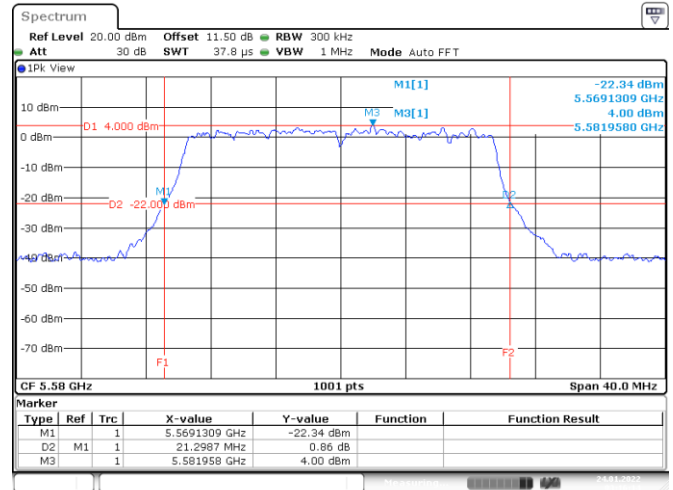

Date: 24.JAN.2022 03:08:37

Date: 24.JAN.2022 03:17:09

Channel 140

Date: 24.JAN.2022 03:24:12

<Chain 2>

802.11ax HE20
Channel 48

Date: 24.JAN.2022 02:38:49

Channel 52

Date: 24.JAN.2022 02:19:24

Channel 60

Date: 24.JAN.2022 02:56:30

Channel 64

Date: 24.JAN.2022 03:03:11

802.11ax HE20

Channel 100

Channel 116

Channel 140

<Chain 3>

802.11ax HE20
Channel 48
Channel 52

Date: 24.JAN.2022 02:37:57

Date: 24.JAN.2022 02:50:28

Channel 60
Channel 64

Date: 24.JAN.2022 02:57:30

Date: 24.JAN.2022 03:03:58