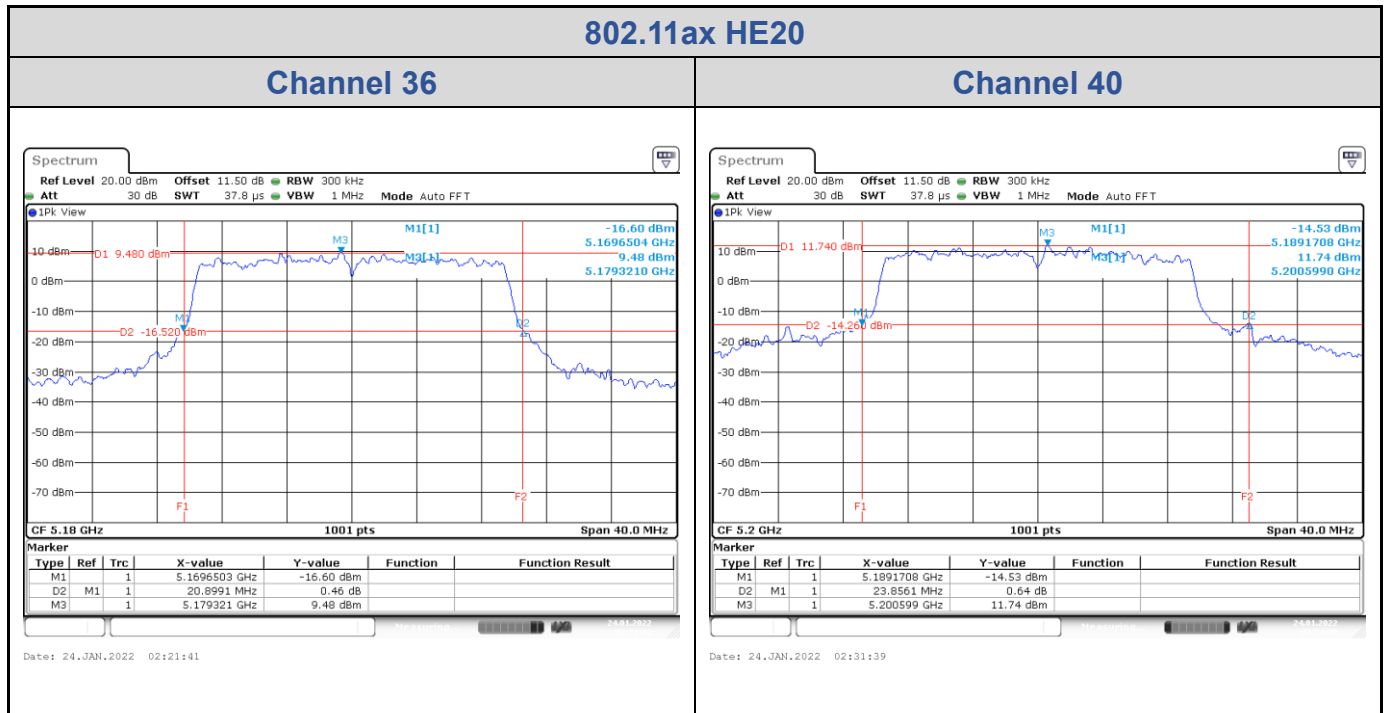

Date: 24.JAN.2022 03:08:37

Date: 24.JAN.2022 03:17:09

Channel 140

Date: 24.JAN.2022 03:24:12

<Chain 2>

802.11ax HE20
Channel 48

Date: 24.JAN.2022 02:38:49

Channel 52

Date: 24.JAN.2022 02:19:24

Channel 60

Date: 24.JAN.2022 02:56:30

Channel 64

Date: 24.JAN.2022 03:03:11

802.11ax HE20

Channel 100

Channel 116

Channel 140

<Chain 3>

802.11ax HE20
Channel 48
Channel 52

Date: 24.JAN.2022 02:37:57

Date: 24.JAN.2022 02:50:28

Channel 60
Channel 64

Date: 24.JAN.2022 02:57:30

Date: 24.JAN.2022 03:03:58