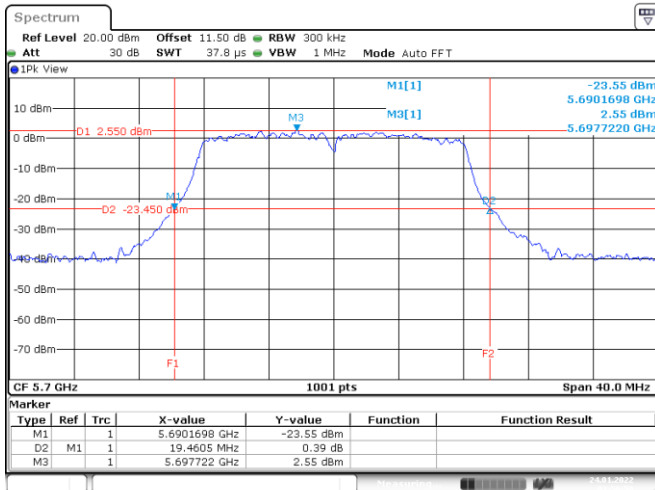

Channel 140

Date: 24.JAN.2022 01:56:50