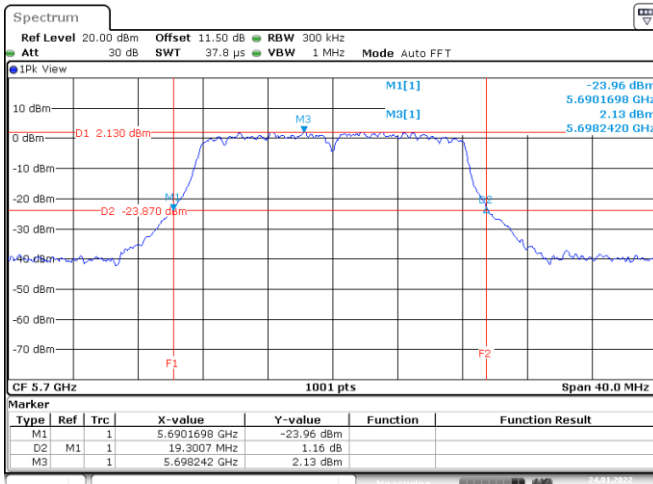

Channel 140

Date: 24.JAN.2022 01:57:41