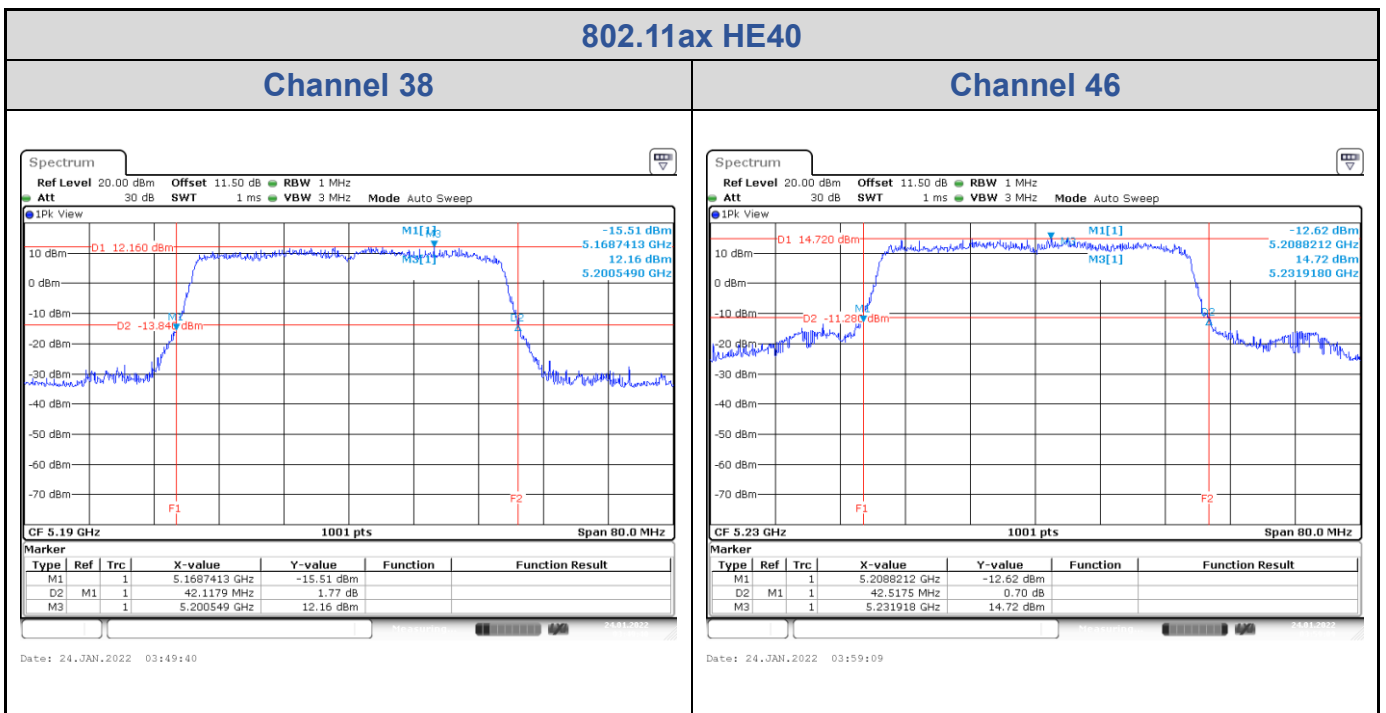

802.11ax HE40

Band	Channel	Frequency (MHz)	26 dB Bandwidth (MHz)			
			Chain 0	Chain 1	Chain 2	Chain 3
U-NII-1	38	5190	42.12	42.76	42.28	42.20
	46	5230	42.52	44.20	42.52	43.40
U-NII-2A	54	5270	41.80	42.12	42.04	41.88
	62	5310	42.28	42.04	41.80	41.96
U-NII-2C	102	5510	42.04	41.72	41.80	41.64
	110	5500	41.96	41.88	41.72	41.80
	134	5670	41.72	41.88	41.88	42.12

<Chain 0>