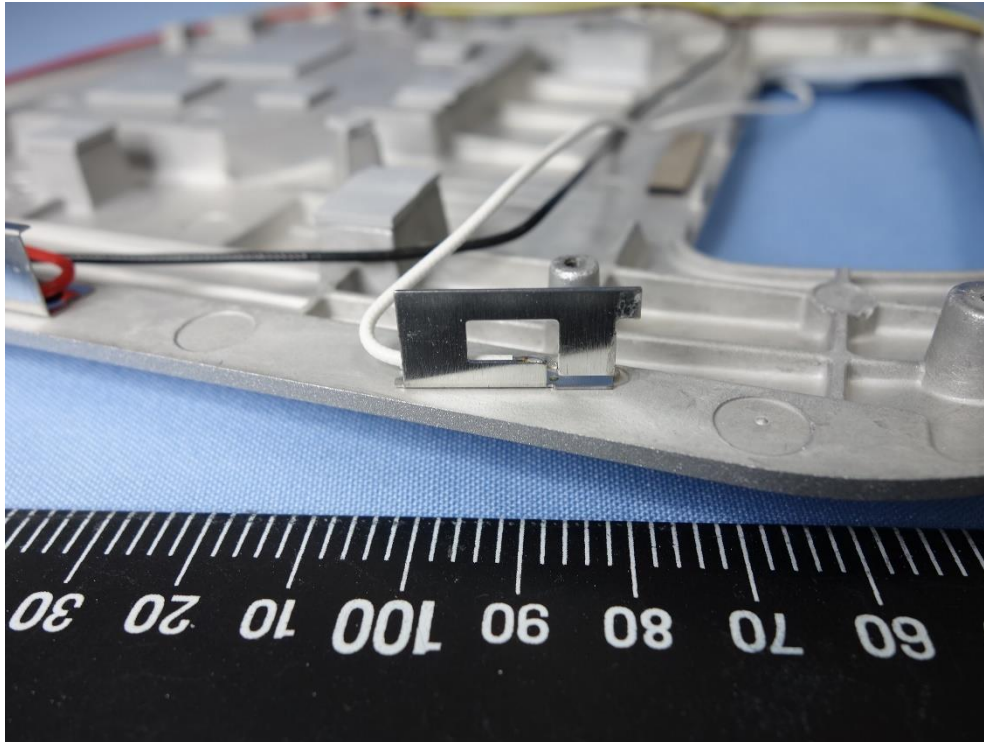

CN22VVN0(P15C-BLE) 001
CN22VVN0(P15C-WiFi) 001
CN22VVN0(P15E-WiFi) 001
CN22VVN0(FCC-MPE) 001
CN22JZ5I(RSS247-BLE) 001
CN22JZ5I(RSS247-WiFi) 001
CN22JZ5I(RSS247-WiFi 5G) 001
CN22JZ5I(IC-MPE) 001

Product: 11ax Cloud Managed AP

Type Identification: ECW230S