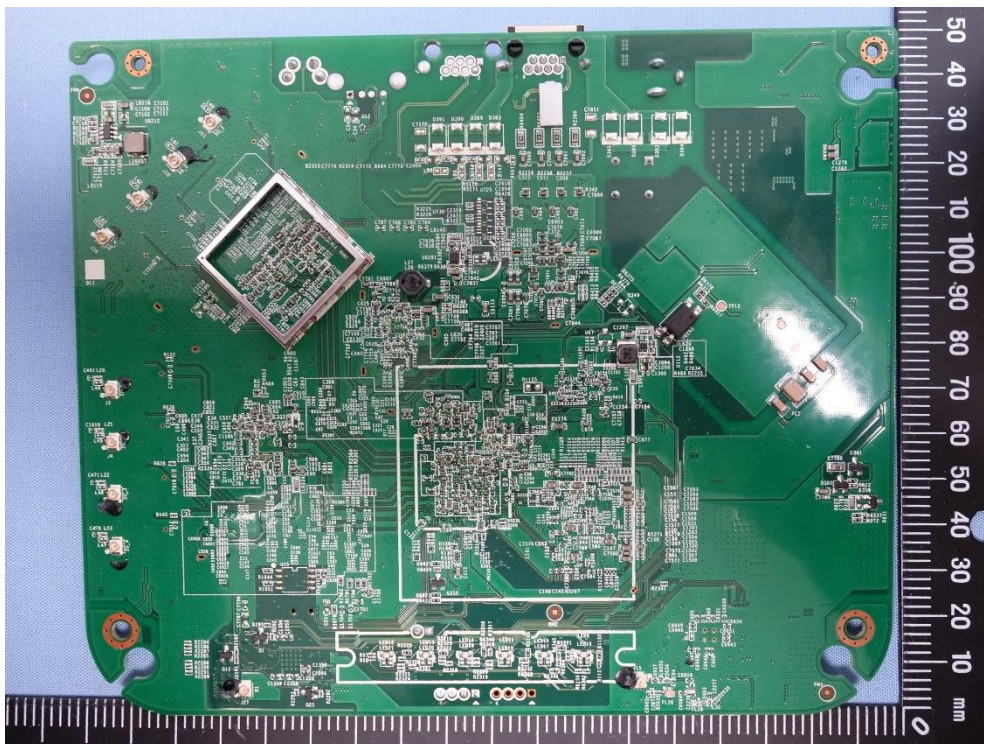

CN22VVN0(P15C-BLE) 001
CN22VVN0(P15C-WiFi) 001
CN22VVN0(P15E-WiFi) 001
CN22VVN0(FCC-MPE) 001
CN22JZ5I(RSS247-BLE) 001
CN22JZ5I(RSS247-WiFi) 001
CN22JZ5I(RSS247-WiFi 5G) 001
CN22JZ5I(IC-MPE) 001

Product: 11ax Cloud Managed AP

Type Identification: ECW230S

- CN22VVN0(P15C-BLE) 001
- CN22VVN0(P15C-WiFi) 001
- CN22VVN0(P15E-WiFi) 001
- CN22VVN0(FCC-MPE) 001
- CN22JZ5I(RSS247-BLE) 001
- CN22JZ5I(RSS247-WiFi) 001
- CN22JZ5I(RSS247-WiFi 5G) 001
- CN22JZ5I(IC-MPE) 001

Product: 11ax Cloud Managed AP

Type Identification: ECW230S

CN22VVN0(P15C-BLE) 001
CN22VVN0(P15C-WiFi) 001
CN22VVN0(P15E-WiFi) 001
CN22VVN0(FCC-MPE) 001
CN22JZ5I(RSS247-BLE) 001
CN22JZ5I(RSS247-WiFi) 001
CN22JZ5I(RSS247-WiFi 5G) 001
CN22JZ5I(IC-MPE) 001

Product: 11ax Cloud Managed AP

Type Identification: ECW230S

- CN22VVN0(P15C-BLE) 001
- CN22VVN0(P15C-WiFi) 001
- CN22VVN0(P15E-WiFi) 001
- CN22VVN0(FCC-MPE) 001
- CN22JZ5I(RSS247-BLE) 001
- CN22JZ5I(RSS247-WiFi) 001
- CN22JZ5I(RSS247-WiFi 5G) 001
- CN22JZ5I(IC-MPE) 001