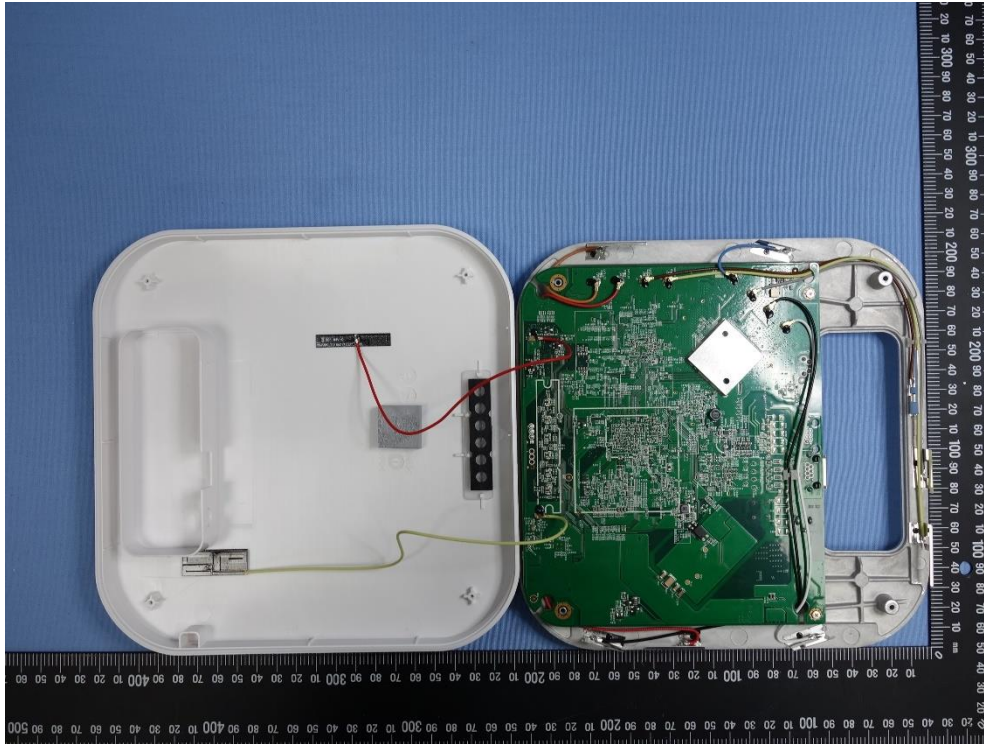

CN22VVN0(P15C-BLE) 001
CN22VVN0(P15C-WiFi) 001
CN22VVN0(P15E-WiFi) 001
CN22VVN0(FCC-MPE) 001
CN22JZ5I(RSS247-BLE) 001
CN22JZ5I(RSS247-WiFi) 001
CN22JZ5I(RSS247-WiFi 5G) 001
CN22JZ5I(IC-MPE) 001

Product: 11ax Cloud Managed AP

Type Identification: ECW230S

- CN22VVN0(P15C-BLE) 001
- CN22VVN0(P15C-WiFi) 001
- CN22VVN0(P15E-WiFi) 001
- CN22VVN0(FCC-MPE) 001
- CN22JZ5I(RSS247-BLE) 001
- CN22JZ5I(RSS247-WiFi) 001
- CN22JZ5I(RSS247-WiFi 5G) 001
- CN22JZ5I(IC-MPE) 001