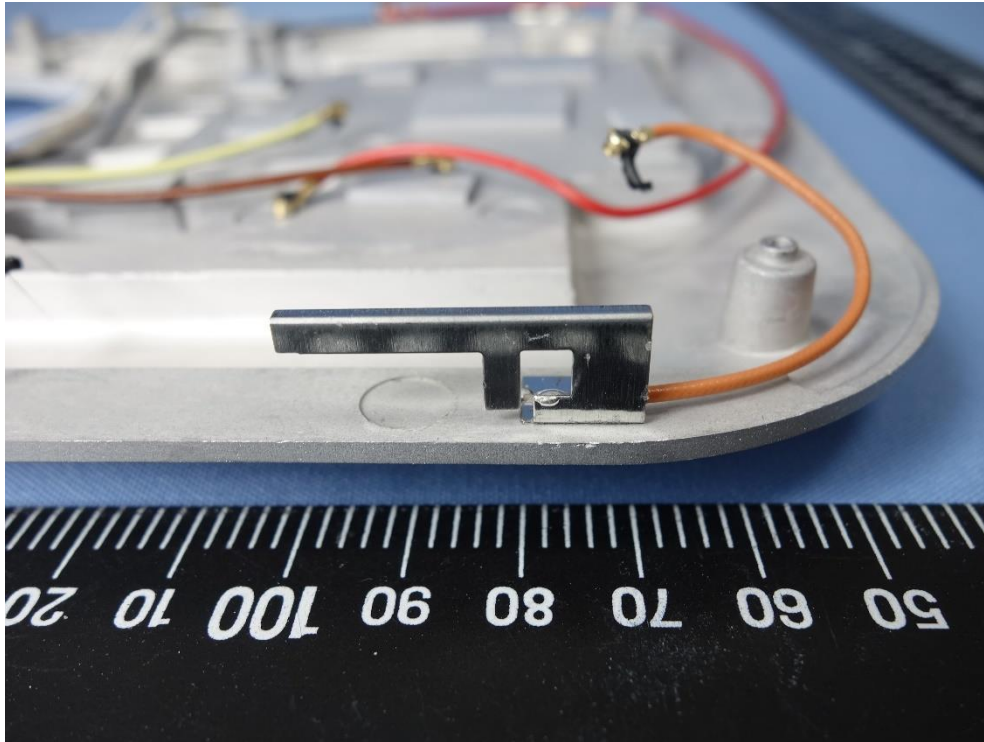

CN22VVN0(P15C-BLE) 001
CN22VVN0(P15C-WiFi) 001
CN22VVN0(P15E-WiFi) 001
CN22VVN0(FCC-MPE) 001
CN22JZ5I(RSS247-BLE) 001
CN22JZ5I(RSS247-WiFi) 001
CN22JZ5I(RSS247-WiFi 5G) 001
CN22JZ5I(IC-MPE) 001

Product: 11ax Cloud Managed AP

Type Identification: ECW230S