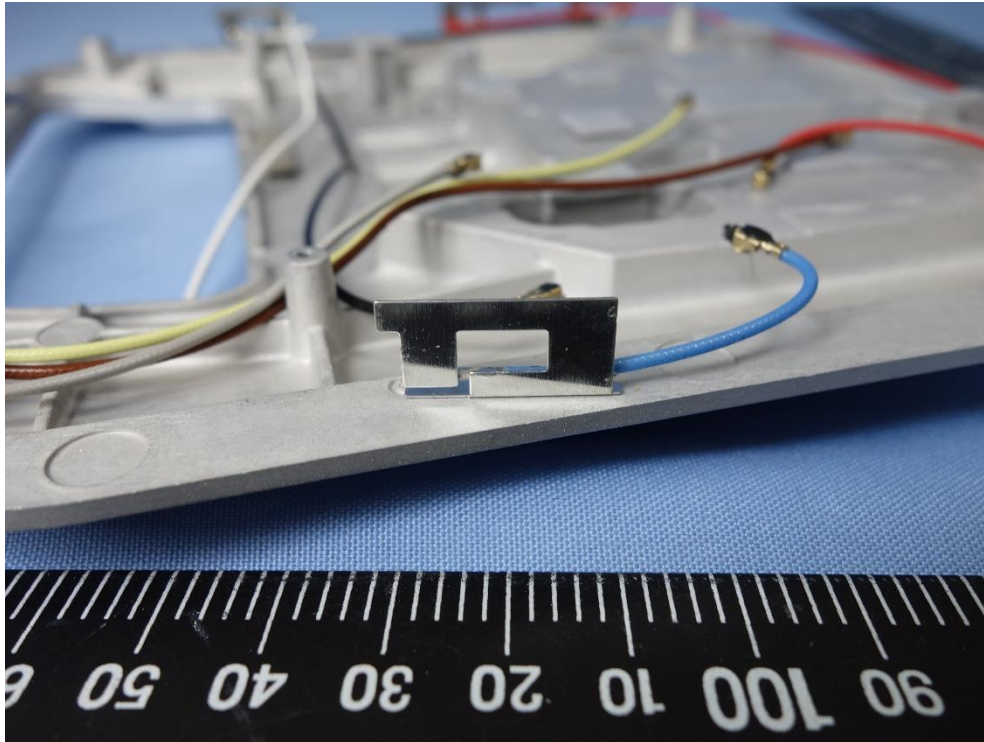

CN22VVN0(P15C-BLE) 001
CN22VVN0(P15C-WiFi) 001
CN22VVN0(P15E-WiFi) 001
CN22VVN0(FCC-MPE) 001
CN22JZ5I(RSS247-BLE) 001
CN22JZ5I(RSS247-WiFi) 001
CN22JZ5I(RSS247-WiFi 5G) 001
CN22JZ5I(IC-MPE) 001

Product: 11ax Cloud Managed AP

Type Identification: ECW230S