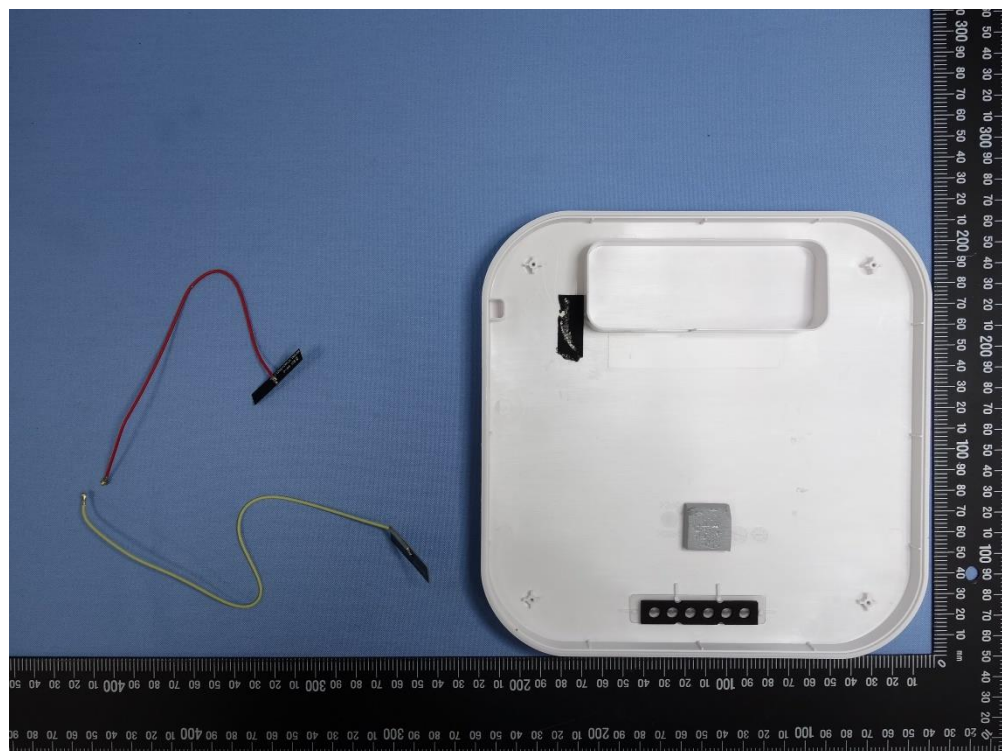

CN22VVN0(P15C-BLE) 001
CN22VVN0(P15C-WiFi) 001
CN22VVN0(P15E-WiFi) 001
CN22VVN0(FCC-MPE) 001
CN22JZ5I(RSS247-BLE) 001
CN22JZ5I(RSS247-WiFi) 001
CN22JZ5I(RSS247-WiFi 5G) 001
CN22JZ5I(IC-MPE) 001

Product: 11ax Cloud Managed AP

Type Identification: ECW230S