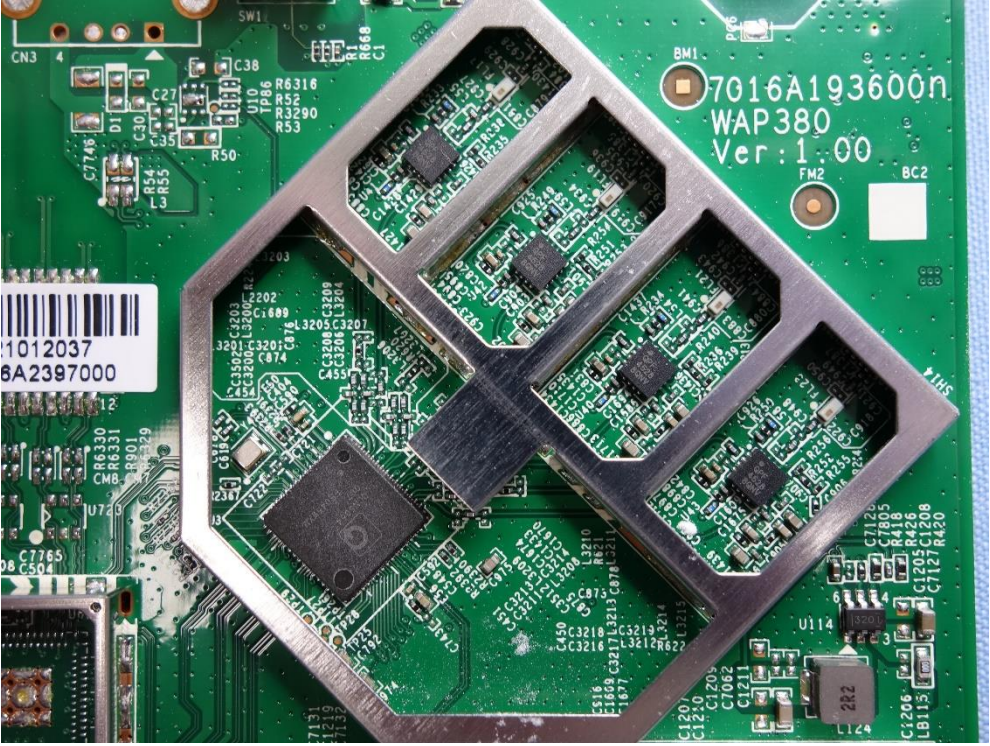

Type Identification: ECW230S

- CN22VVN0(P15C-BLE) 001
- CN22VVN0(P15C-WiFi) 001
- CN22VVN0(P15E-WiFi) 001
- CN22VVN0(FCC-MPE) 001
- CN22JZ5I(RSS247-BLE) 001
- CN22JZ5I(RSS247-WiFi) 001
- CN22JZ5I(RSS247-WiFi 5G) 001
- CN22JZ5I(IC-MPE) 001

Product: 11ax Cloud Managed AP

Type Identification: ECW230S

CN22VVN0(P15C-BLE) 001
CN22VVN0(P15C-WiFi) 001
CN22VVN0(P15E-WiFi) 001
CN22VVN0(FCC-MPE) 001
CN22JZ5I(RSS247-BLE) 001
CN22JZ5I(RSS247-WiFi) 001
CN22JZ5I(RSS247-WiFi 5G) 001
CN22JZ5I(IC-MPE) 001

Product: 11ax Cloud Managed AP

Type Identification: ECW230S

- CN22VVN0(P15C-BLE) 001
- CN22VVN0(P15C-WiFi) 001
- CN22VVN0(P15E-WiFi) 001
- CN22VVN0(FCC-MPE) 001
- CN22JZ5I(RSS247-BLE) 001
- CN22JZ5I(RSS247-WiFi) 001
- CN22JZ5I(RSS247-WiFi 5G) 001
- CN22JZ5I(IC-MPE) 001