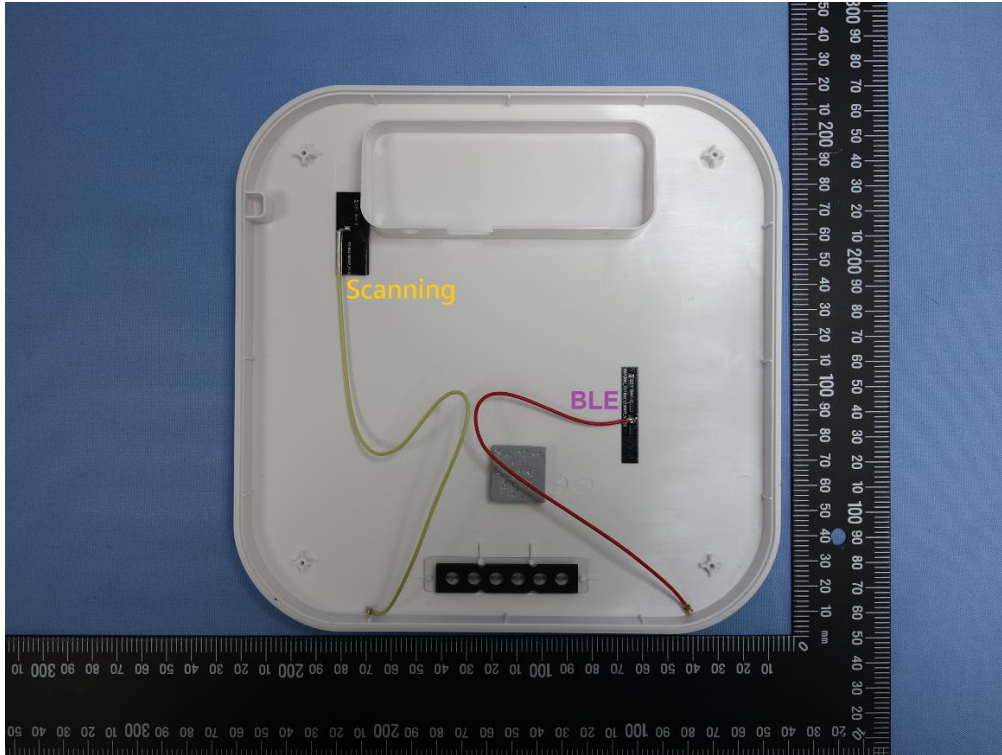

CN22VVN0(P15C-BLE) 001
CN22VVN0(P15C-WiFi) 001
CN22VVN0(P15E-WiFi) 001
CN22VVN0(FCC-MPE) 001
CN22JZ5I(RSS247-BLE) 001
CN22JZ5I(RSS247-WiFi) 001
CN22JZ5I(RSS247-WiFi 5G) 001
CN22JZ5I(IC-MPE) 001

Product: 11ax Cloud Managed AP

Type Identification: ECW230S