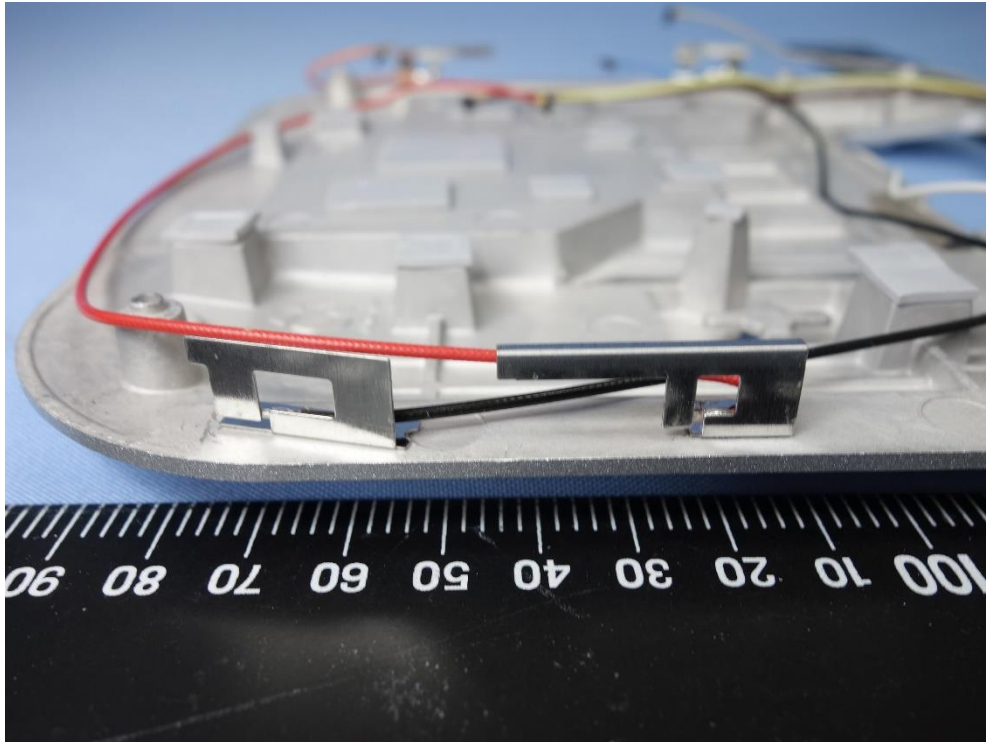

CN22VVN0(P15C-BLE) 001
CN22VVN0(P15C-WiFi) 001
CN22VVN0(P15E-WiFi) 001
CN22VVN0(FCC-MPE) 001
CN22JZ5I(RSS247-BLE) 001
CN22JZ5I(RSS247-WiFi) 001
CN22JZ5I(RSS247-WiFi 5G) 001
CN22JZ5I(IC-MPE) 001

Product: 11ax Cloud Managed AP

Type Identification: ECW230S