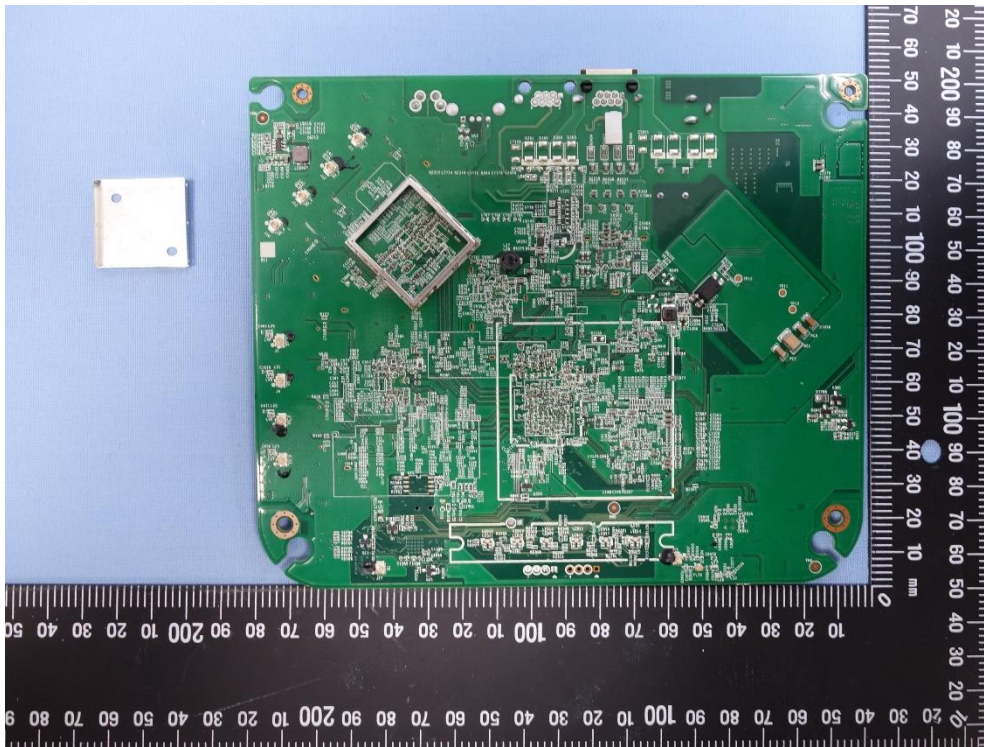

CN22VVN0(P15C-BLE) 001
CN22VVN0(P15C-WiFi) 001
CN22VVN0(P15E-WiFi) 001
CN22VVN0(FCC-MPE) 001
CN22JZ5I(RSS247-BLE) 001
CN22JZ5I(RSS247-WiFi) 001
CN22JZ5I(RSS247-WiFi 5G) 001
CN22JZ5I(IC-MPE) 001

Product: 11ax Cloud Managed AP

Type Identification: ECW230S

- CN22VVN0(P15C-BLE) 001
- CN22VVN0(P15C-WiFi) 001
- CN22VVN0(P15E-WiFi) 001
- CN22VVN0(FCC-MPE) 001
- CN22JZ5I(RSS247-BLE) 001
- CN22JZ5I(RSS247-WiFi) 001
- CN22JZ5I(RSS247-WiFi 5G) 001
- CN22JZ5I(IC-MPE) 001

Product: 11ax Cloud Managed AP

Type Identification: ECW230S

CN22VVN0(P15C-BLE) 001
CN22VVN0(P15C-WiFi) 001
CN22VVN0(P15E-WiFi) 001
CN22VVN0(FCC-MPE) 001
CN22JZ5I(RSS247-BLE) 001
CN22JZ5I(RSS247-WiFi) 001
CN22JZ5I(RSS247-WiFi 5G) 001
CN22JZ5I(IC-MPE) 001