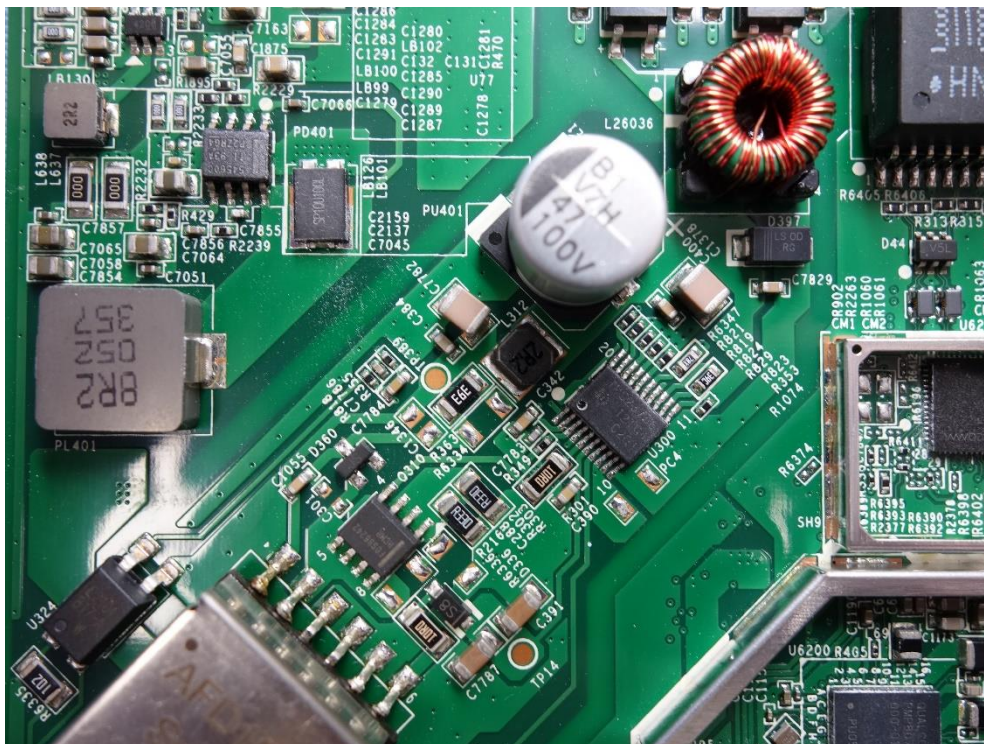

- CN22VVN0(P15C-BLE) 001
- CN22VVN0(P15C-WiFi) 001
- CN22VVN0(P15E-WiFi) 001
- CN22VVN0(FCC-MPE) 001
- CN22JZ5I(RSS247-BLE) 001
- CN22JZ5I(RSS247-WiFi) 001
- CN22JZ5I(RSS247-WiFi 5G) 001
- CN22JZ5I(IC-MPE) 001

Product: 11ax Cloud Managed AP

Type Identification: ECW230S