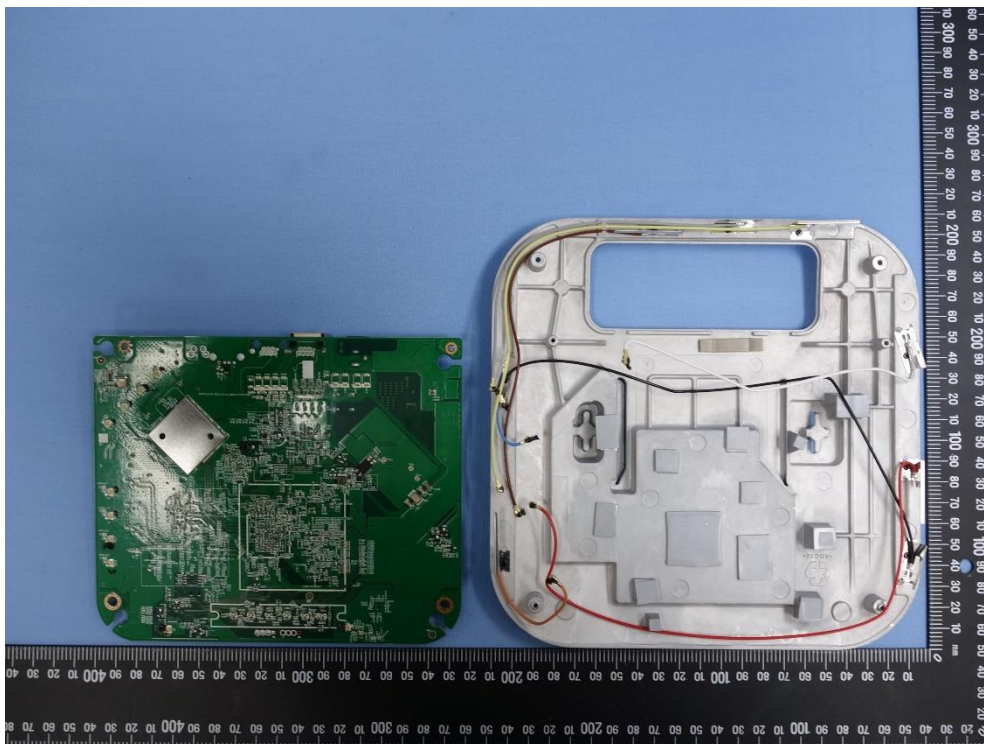

CN22VVN0(P15C-BLE) 001
CN22VVN0(P15C-WiFi) 001
CN22VVN0(P15E-WiFi) 001
CN22VVN0(FCC-MPE) 001
CN22JZ5I(RSS247-BLE) 001
CN22JZ5I(RSS247-WiFi) 001
CN22JZ5I(RSS247-WiFi 5G) 001
CN22JZ5I(IC-MPE) 001

Product: 11ax Cloud Managed AP

Type Identification: ECW230S

- CN22VVN0(P15C-BLE) 001
- CN22VVN0(P15C-WiFi) 001
- CN22VVN0(P15E-WiFi) 001
- CN22VVN0(FCC-MPE) 001
- CN22JZ5I(RSS247-BLE) 001
- CN22JZ5I(RSS247-WiFi) 001
- CN22JZ5I(RSS247-WiFi 5G) 001
- CN22JZ5I(IC-MPE) 001