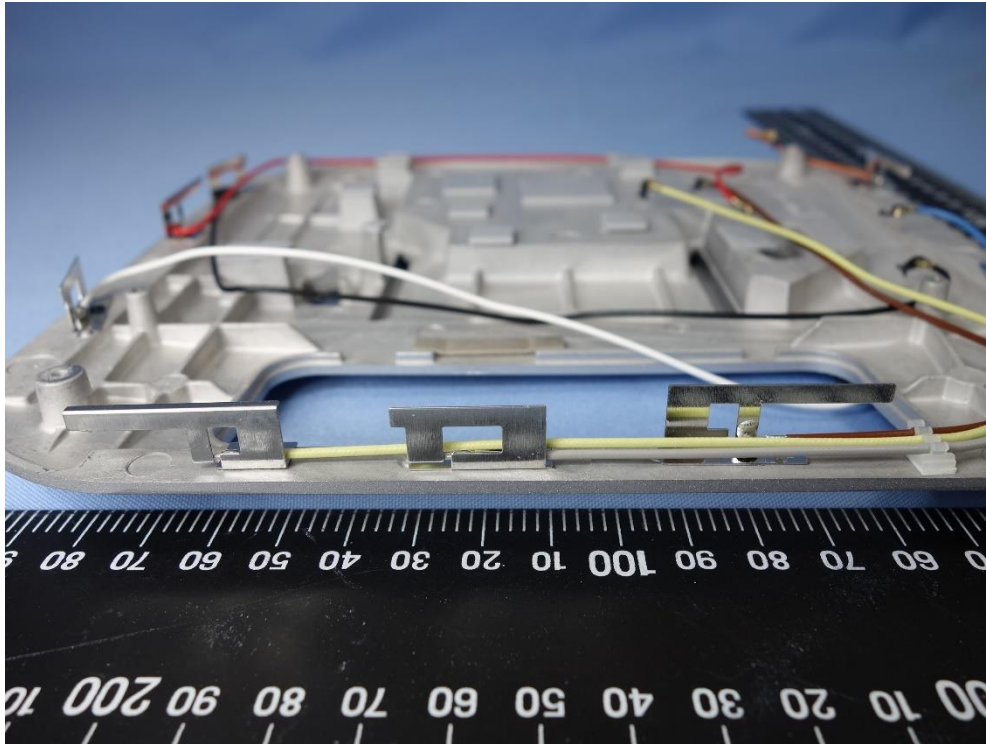

CN22VVN0(P15C-BLE) 001
CN22VVN0(P15C-WiFi) 001
CN22VVN0(P15E-WiFi) 001
CN22VVN0(FCC-MPE) 001
CN22JZ5I(RSS247-BLE) 001
CN22JZ5I(RSS247-WiFi) 001
CN22JZ5I(RSS247-WiFi 5G) 001
CN22JZ5I(IC-MPE) 001

Product: 11ax Cloud Managed AP
Type Identification: ECW230S