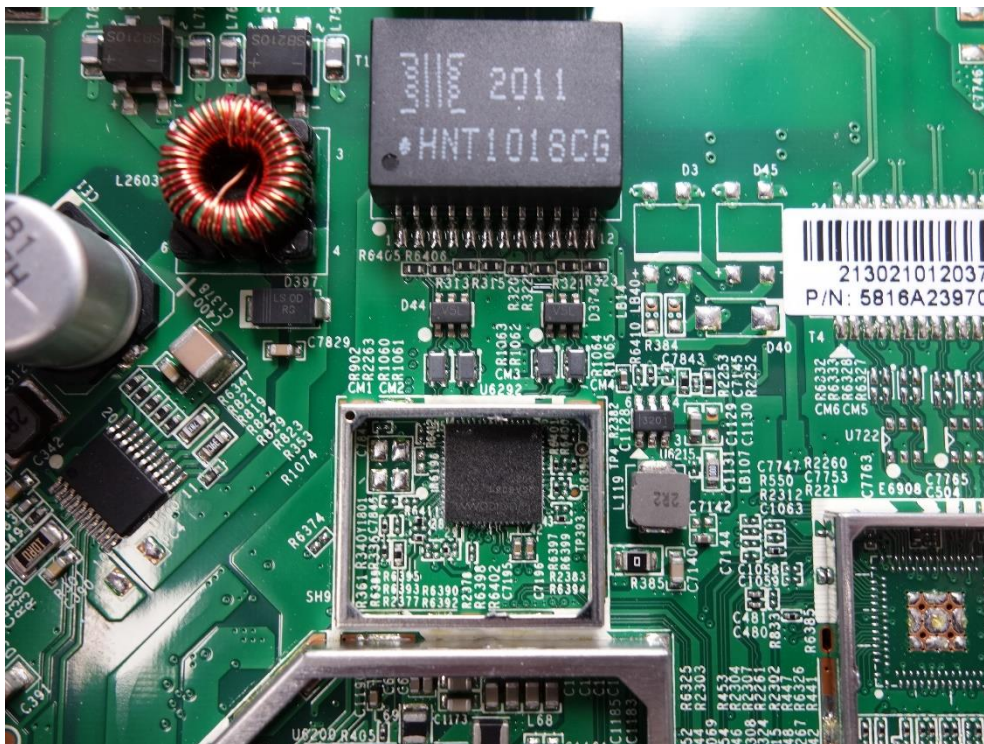

- CN22VVN0(P15C-BLE) 001
- CN22VVN0(P15C-WiFi) 001
- CN22VVN0(P15E-WiFi) 001
- CN22VVN0(FCC-MPE) 001
- CN22JZ5I(RSS247-BLE) 001
- CN22JZ5I(RSS247-WiFi) 001
- CN22JZ5I(RSS247-WiFi 5G) 001
- CN22JZ5I(IC-MPE) 001

Product: 11ax Cloud Managed AP

Type Identification: ECW230S