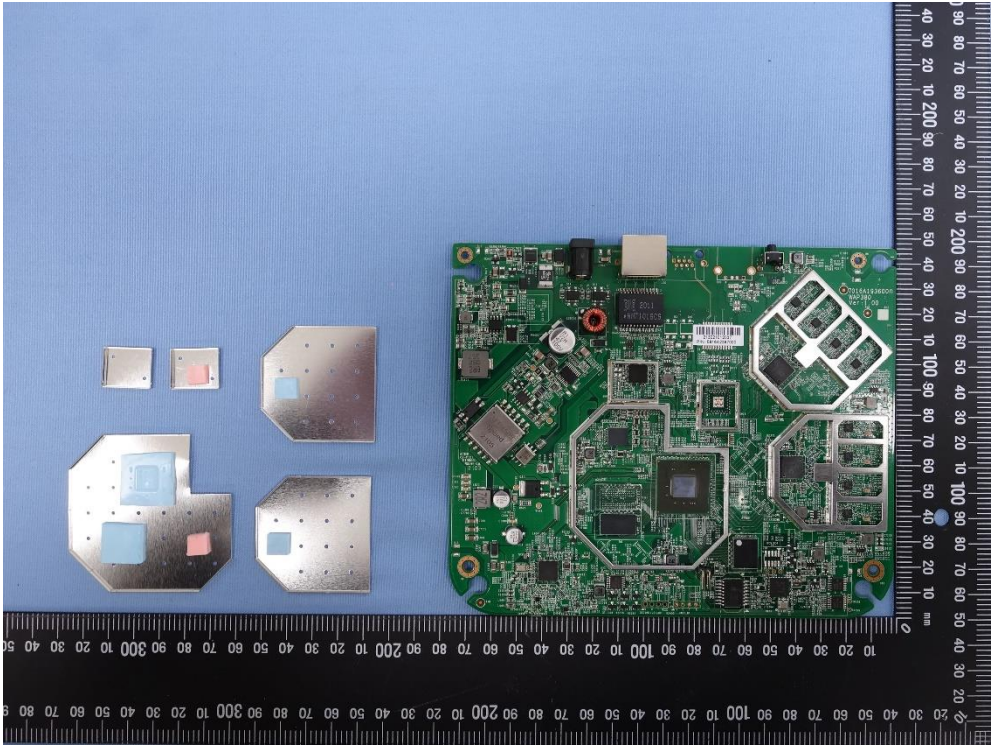

Type Identification: ECW230S

- CN22VVN0(P15C-BLE) 001
- CN22VVN0(P15C-WiFi) 001
- CN22VVN0(P15E-WiFi) 001
- CN22VVN0(FCC-MPE) 001
- CN22JZ5I(RSS247-BLE) 001
- CN22JZ5I(RSS247-WiFi) 001
- CN22JZ5I(RSS247-WiFi 5G) 001
- CN22JZ5I(IC-MPE) 001

Product: 11ax Cloud Managed AP

Type Identification: ECW230S

CN22VVN0(P15C-BLE) 001
CN22VVN0(P15C-WiFi) 001
CN22VVN0(P15E-WiFi) 001
CN22VVN0(FCC-MPE) 001
CN22JZ5I(RSS247-BLE) 001
CN22JZ5I(RSS247-WiFi) 001
CN22JZ5I(RSS247-WiFi 5G) 001
CN22JZ5I(IC-MPE) 001

Product: 11ax Cloud Managed AP

Type Identification: ECW230S

- CN22VVN0(P15C-BLE) 001
- CN22VVN0(P15C-WiFi) 001
- CN22VVN0(P15E-WiFi) 001
- CN22VVN0(FCC-MPE) 001
- CN22JZ5I(RSS247-BLE) 001
- CN22JZ5I(RSS247-WiFi) 001
- CN22JZ5I(RSS247-WiFi 5G) 001
- CN22JZ5I(IC-MPE) 001