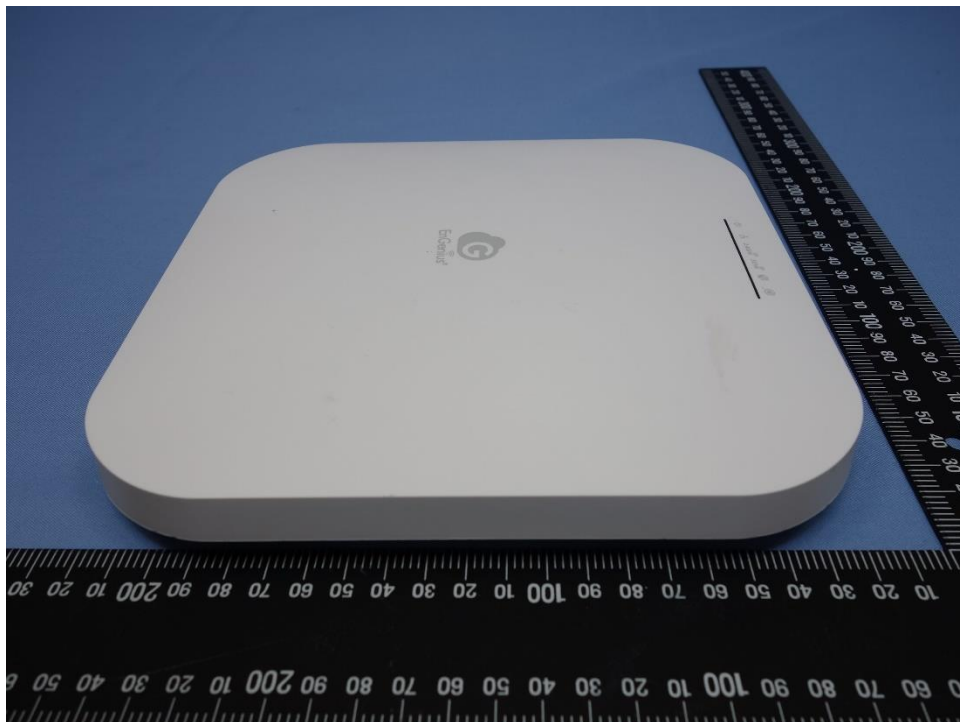

- CN22VVN0(P15C-BLE) 001
- CN22VVN0(P15C-WiFi) 001
- CN22VVN0(P15E-WiFi) 001
- CN22VVN0(FCC-MPE) 001
- CN22JZ5I(RSS247-BLE) 001
- CN22JZ5I(RSS247-WiFi) 001
- CN22JZ5I(RSS247-WiFi 5G) 001
- CN22JZ5I(IC-MPE) 001

Product: 11ax Cloud Managed AP

Type Identification: ECW230S

CN22VVN0(P15C-BLE) 001
CN22VVN0(P15C-WiFi) 001
CN22VVN0(P15E-WiFi) 001
CN22VVN0(FCC-MPE) 001
CN22JZ5I(RSS247-BLE) 001
CN22JZ5I(RSS247-WiFi) 001
CN22JZ5I(RSS247-WiFi 5G) 001
CN22JZ5I(IC-MPE) 001