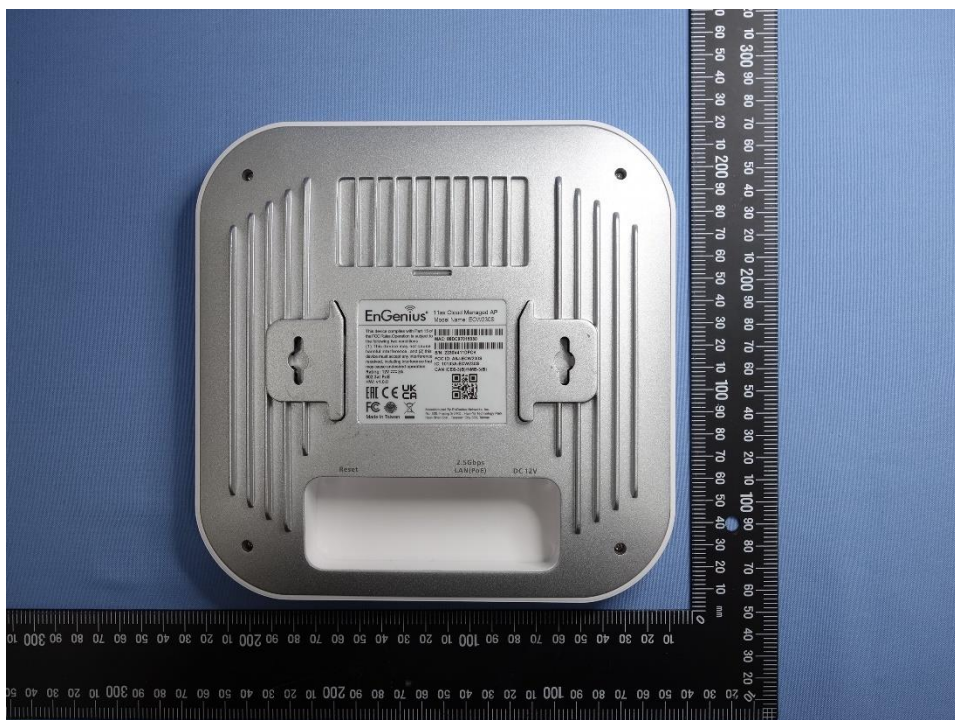

- CN22VVN0(P15C-BLE) 001
- CN22VVN0(P15C-WiFi) 001
- CN22VVN0(P15E-WiFi) 001
- CN22VVN0(FCC-MPE) 001
- CN22JZ5I(RSS247-BLE) 001
- CN22JZ5I(RSS247-WiFi) 001
- CN22JZ5I(RSS247-WiFi 5G) 001
- CN22JZ5I(IC-MPE) 001

Product: 11ax Cloud Managed AP

Type Identification: ECW230S

CN22VVN0(P15C-BLE) 001
CN22VVN0(P15C-WiFi) 001
CN22VVN0(P15E-WiFi) 001
CN22VVN0(FCC-MPE) 001
CN22JZ5I(RSS247-BLE) 001
CN22JZ5I(RSS247-WiFi) 001
CN22JZ5I(RSS247-WiFi 5G) 001
CN22JZ5I(IC-MPE) 001