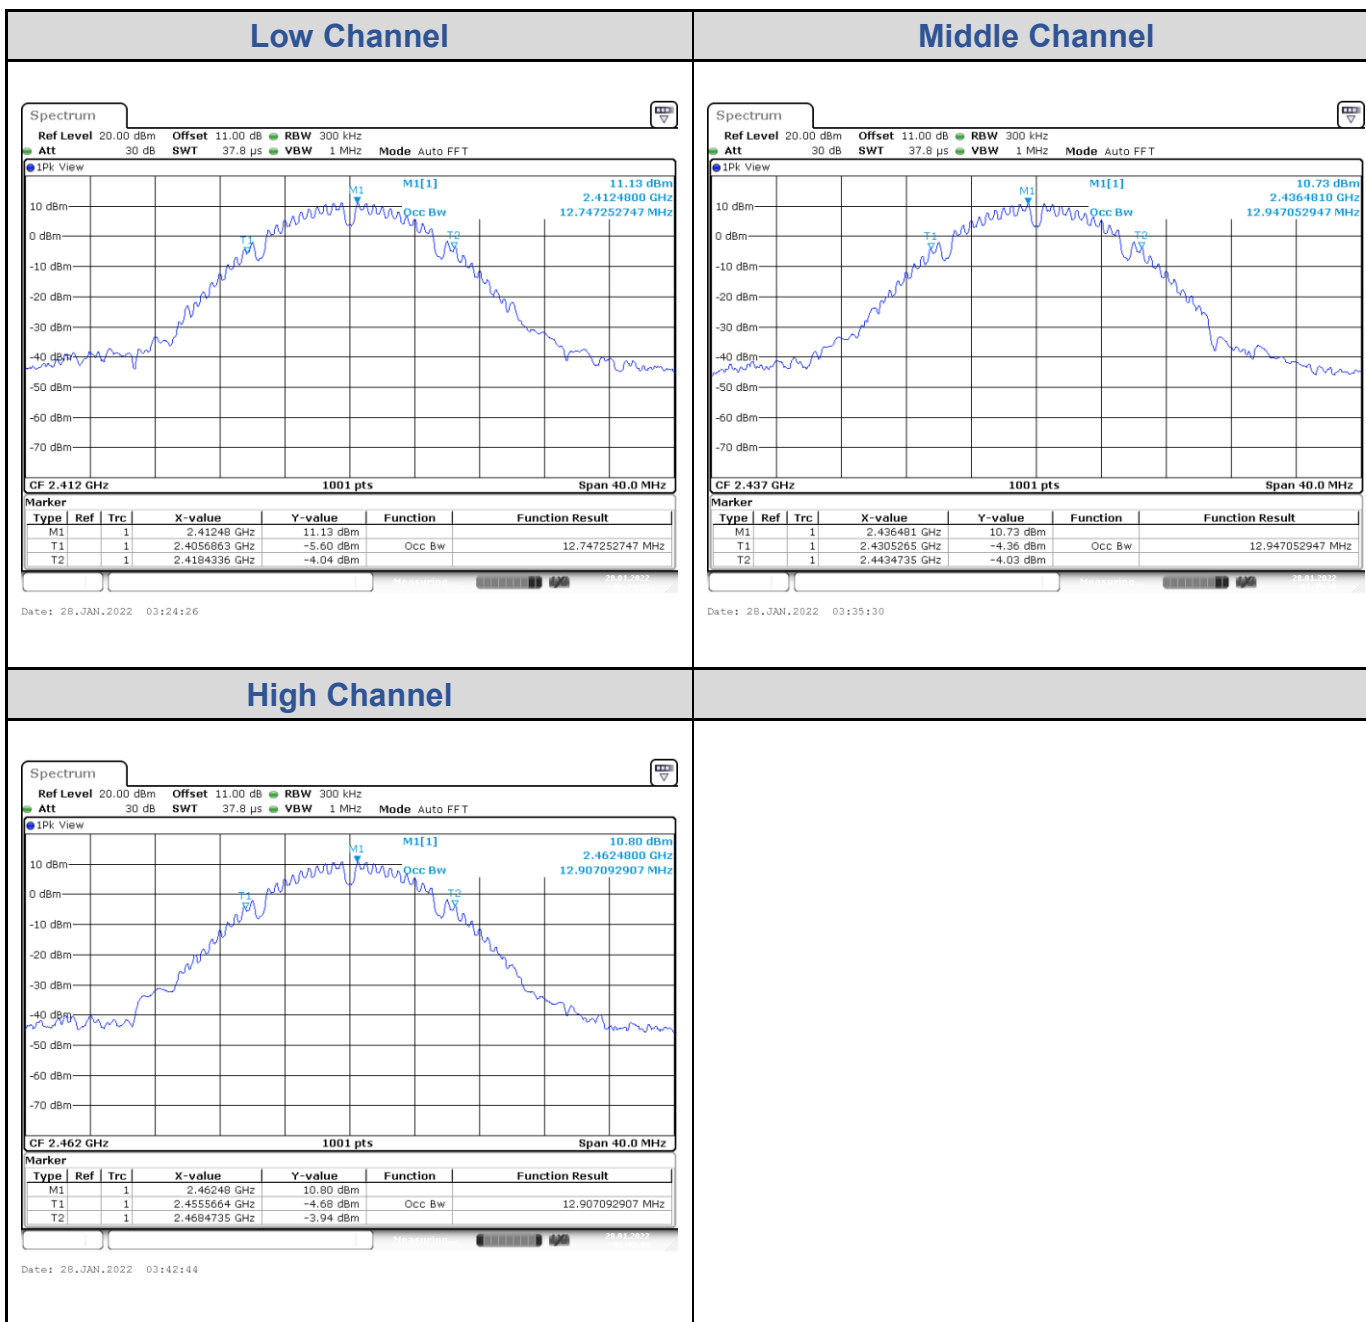

Test Result of 99% Occupied Bandwidth

802.11b: 4TX

Channel	Channel Frequency (MHz)	99% Bandwidth (MHz)			
		Chain 0	Chain 1	Chain 2	Chain 3
Low Channel	2412	12.75	12.91	12.87	12.79
Middle Channel	2437	12.95	12.91	12.91	12.83
High Channel	2462	12.91	12.99	12.95	12.95

<Chain 0>