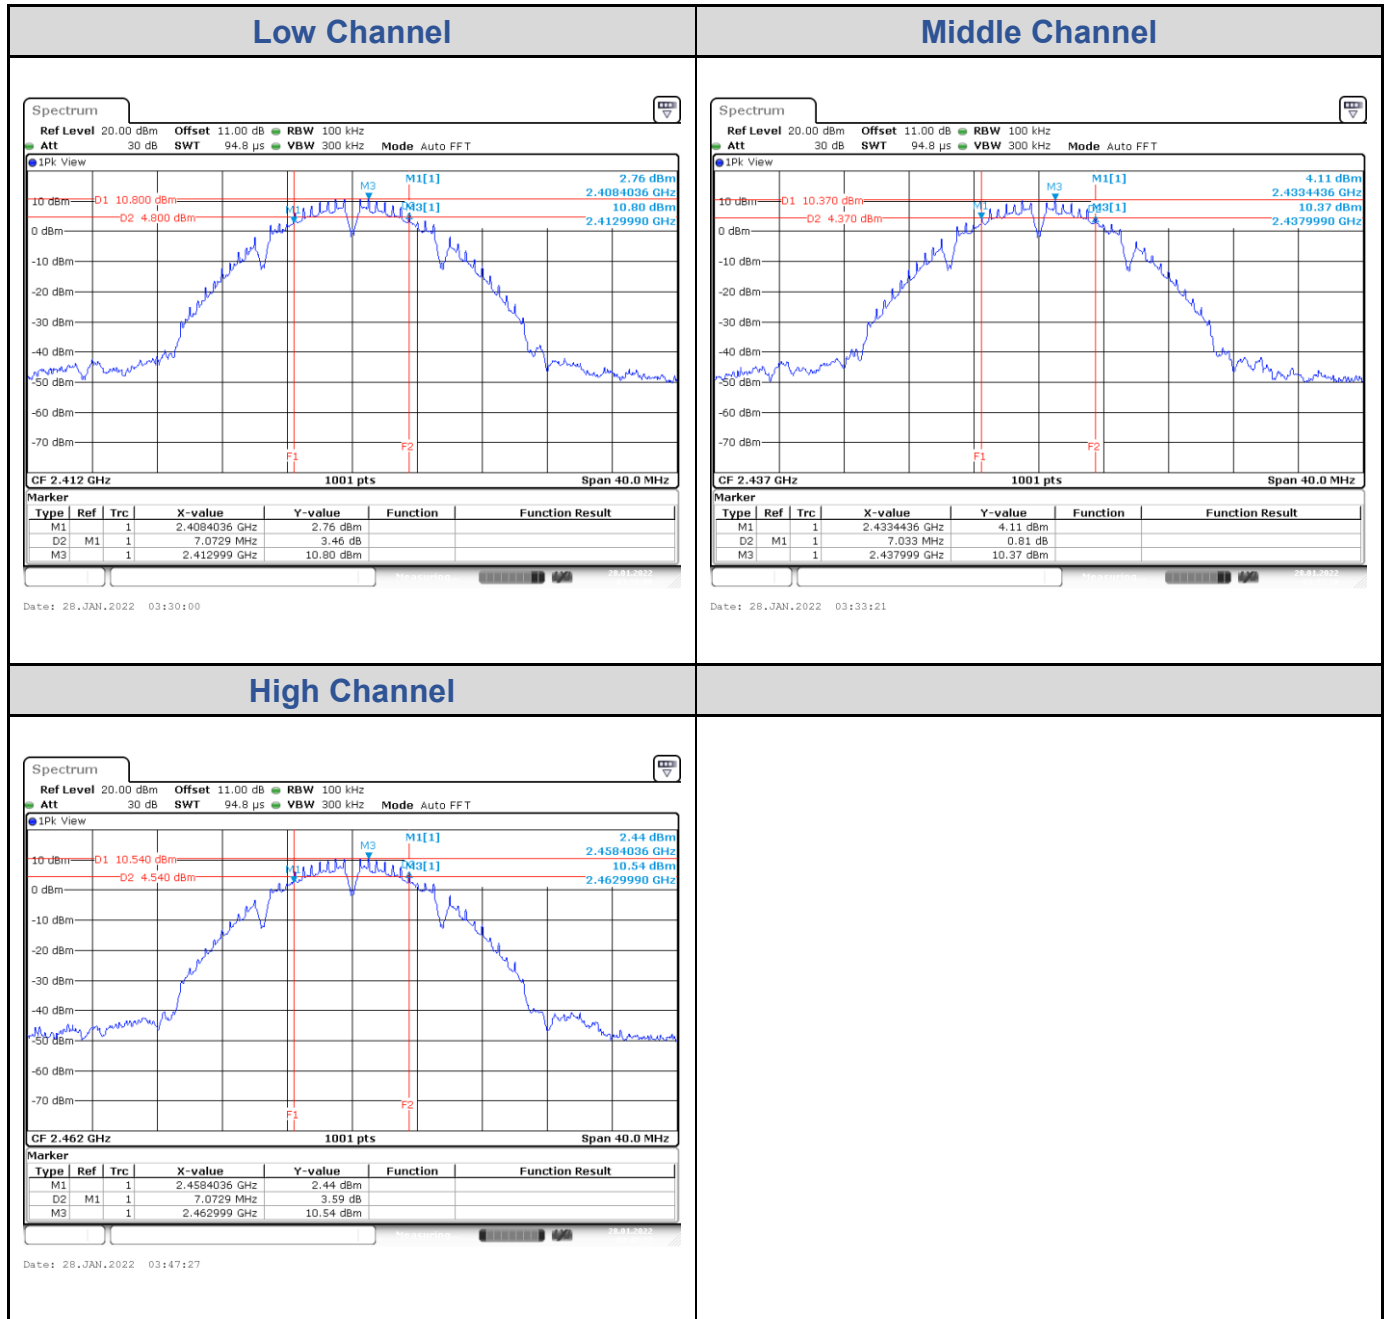

### Test Result of 6 dB Bandwidth

#### 802.11b: 4TX

Channel	Channel Frequency (MHz)	6 dB Bandwidth (MHz)				Limit (MHz)	Result
		Chain 0	Chain 1	Chain 2	Chain 3		
Low Channel	2412	7.03	7.03	7.03	7.07	> 0.5	Pass
Middle Channel	2437	7.03	7.07	7.03	7.03	> 0.5	Pass
High Channel	2462	7.07	7.07	7.07	7.07	> 0.5	Pass

<Chain 0>

<Chain 1>

**<Chain 2>**

**<Chain 3>**

**802.11g: 4TX**

Channel	Channel Frequency (MHz)	6 dB Bandwidth (MHz)				Limit (MHz)	Result
		Chain 0	Chain 1	Chain 2	Chain 3		
Low Channel	2412	16.30	16.30	16.30	16.30	> 0.5	Pass
Middle Channel	2437	16.30	16.30	16.26	16.30	> 0.5	Pass
High Channel	2462	16.30	16.30	16.26	16.30	> 0.5	Pass