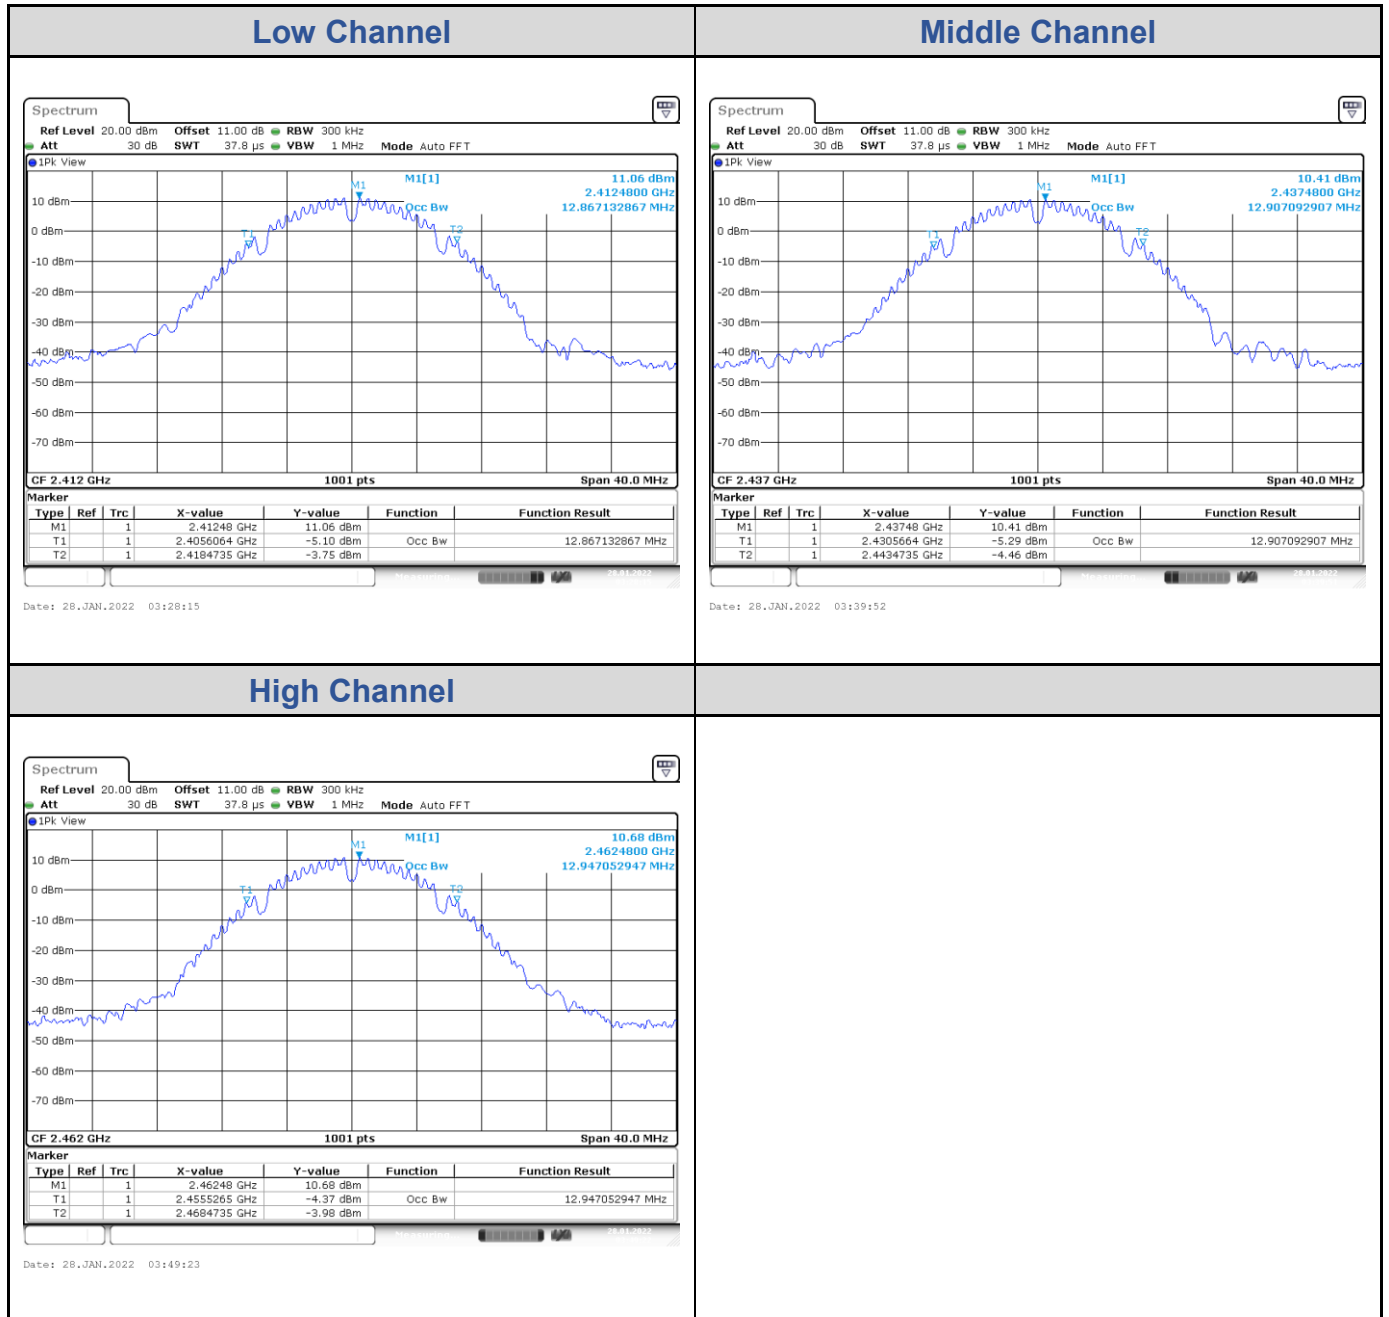

<Chain 2>