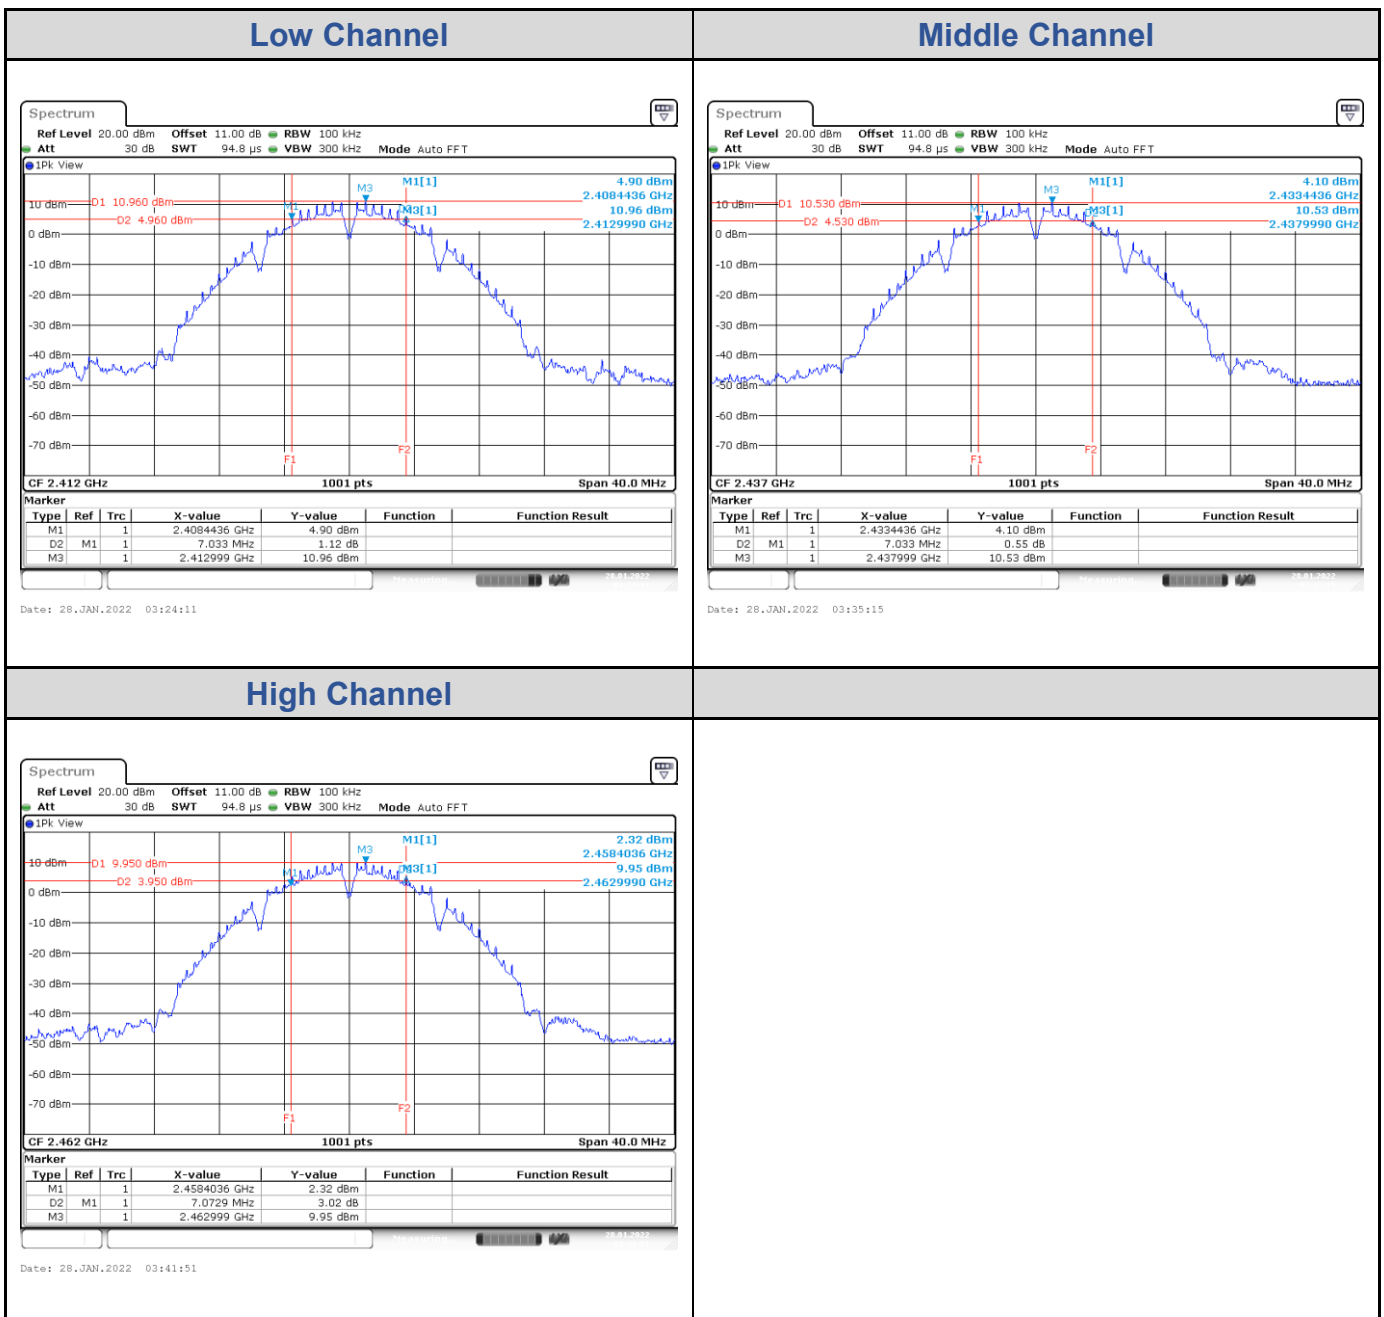

Appendix B: Test Results of Conducted Test_Traffic Radio

Test Result of 6 dB Bandwidth

802.11b: 4TX

Channel	Channel Frequency (MHz)	6 dB Bandwidth (MHz)				Limit (MHz)	Result
		Chain 0	Chain 1	Chain 2	Chain 3		
Low Channel	2412	7.03	7.03	7.03	7.07	> 0.5	Pass
Middle Channel	2437	7.03	7.07	7.03	7.03	> 0.5	Pass
High Channel	2462	7.07	7.07	7.07	7.07	> 0.5	Pass

<Chain 0>