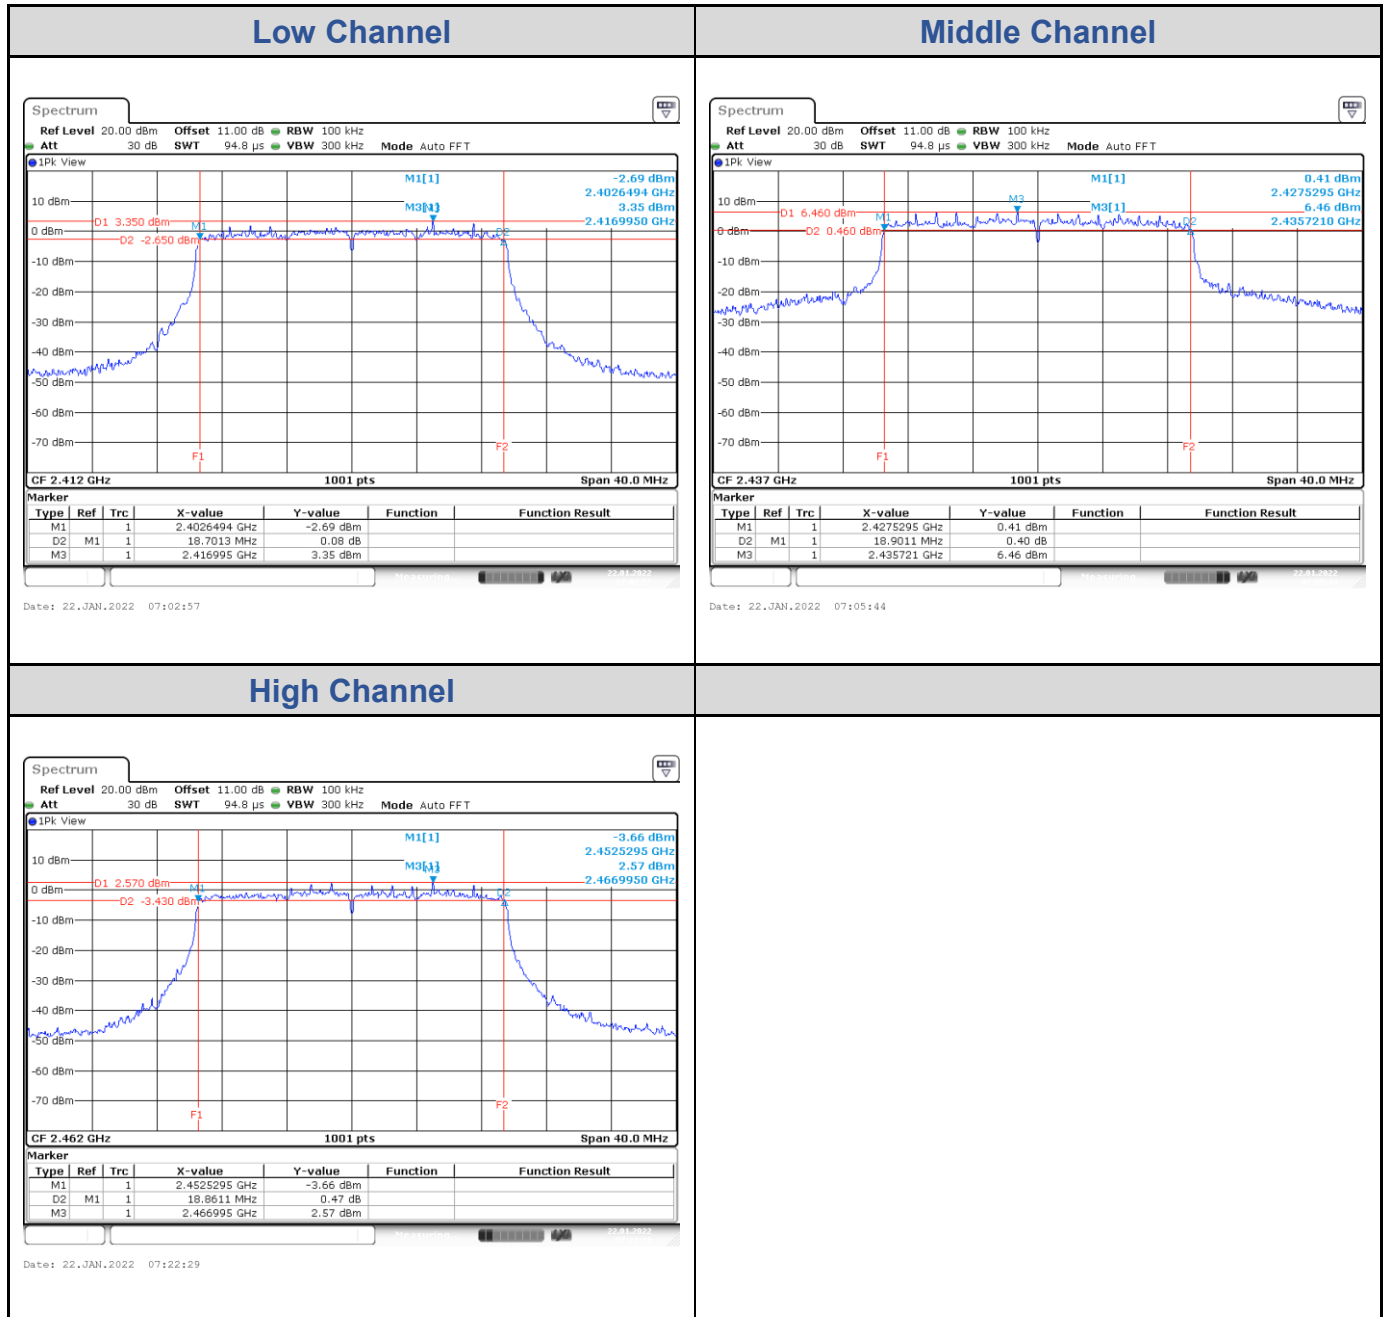

<Chain 0>

<Chain 1>

**<Chain 2>**

**<Chain 3>**

**802.11g: 4TX**

Channel	Channel Frequency (MHz)	6 dB Bandwidth (MHz)				Limit (MHz)	Result
		Chain 0	Chain 1	Chain 2	Chain 3		
Low Channel	2412	16.30	16.30	16.30	16.30	> 0.5	Pass
Middle Channel	2437	16.30	16.30	16.26	16.30	> 0.5	Pass
High Channel	2462	16.30	16.30	16.26	16.30	> 0.5	Pass

## &lt;Chain 0&gt;

<Chain 1>

**<Chain 2>**

**<Chain 3>**

**802.11ax HE20: 4TX**

Channel	Channel Frequency (MHz)	6 dB Bandwidth (MHz)				Limit (MHz)	Result
		Chain 0	Chain 1	Chain 2	Chain 3		
Low Channel	2412	18.54	18.78	18.90	18.70	> 0.5	Pass
Middle Channel	2437	18.74	18.70	18.90	18.90	> 0.5	Pass
High Channel	2462	18.66	18.94	18.94	18.86	> 0.5	Pass

**<Chain 0>**

<Chain 1>

**<Chain 2>**

**<Chain 3>**

**802.11ax HE40: 4TX**

Channel	Channel Frequency (MHz)	6 dB Bandwidth (MHz)				Limit (MHz)	Result
		Chain 0	Chain 1	Chain 2	Chain 3		
Low Channel	2422	37.80	37.88	37.96	37.88	> 0.5	Pass
Middle Channel	2437	37.88	37.80	37.80	37.80	> 0.5	Pass
High Channel	2452	37.64	37.80	38.04	37.88	> 0.5	Pass

## Test Result of 99% Occupied Bandwidth