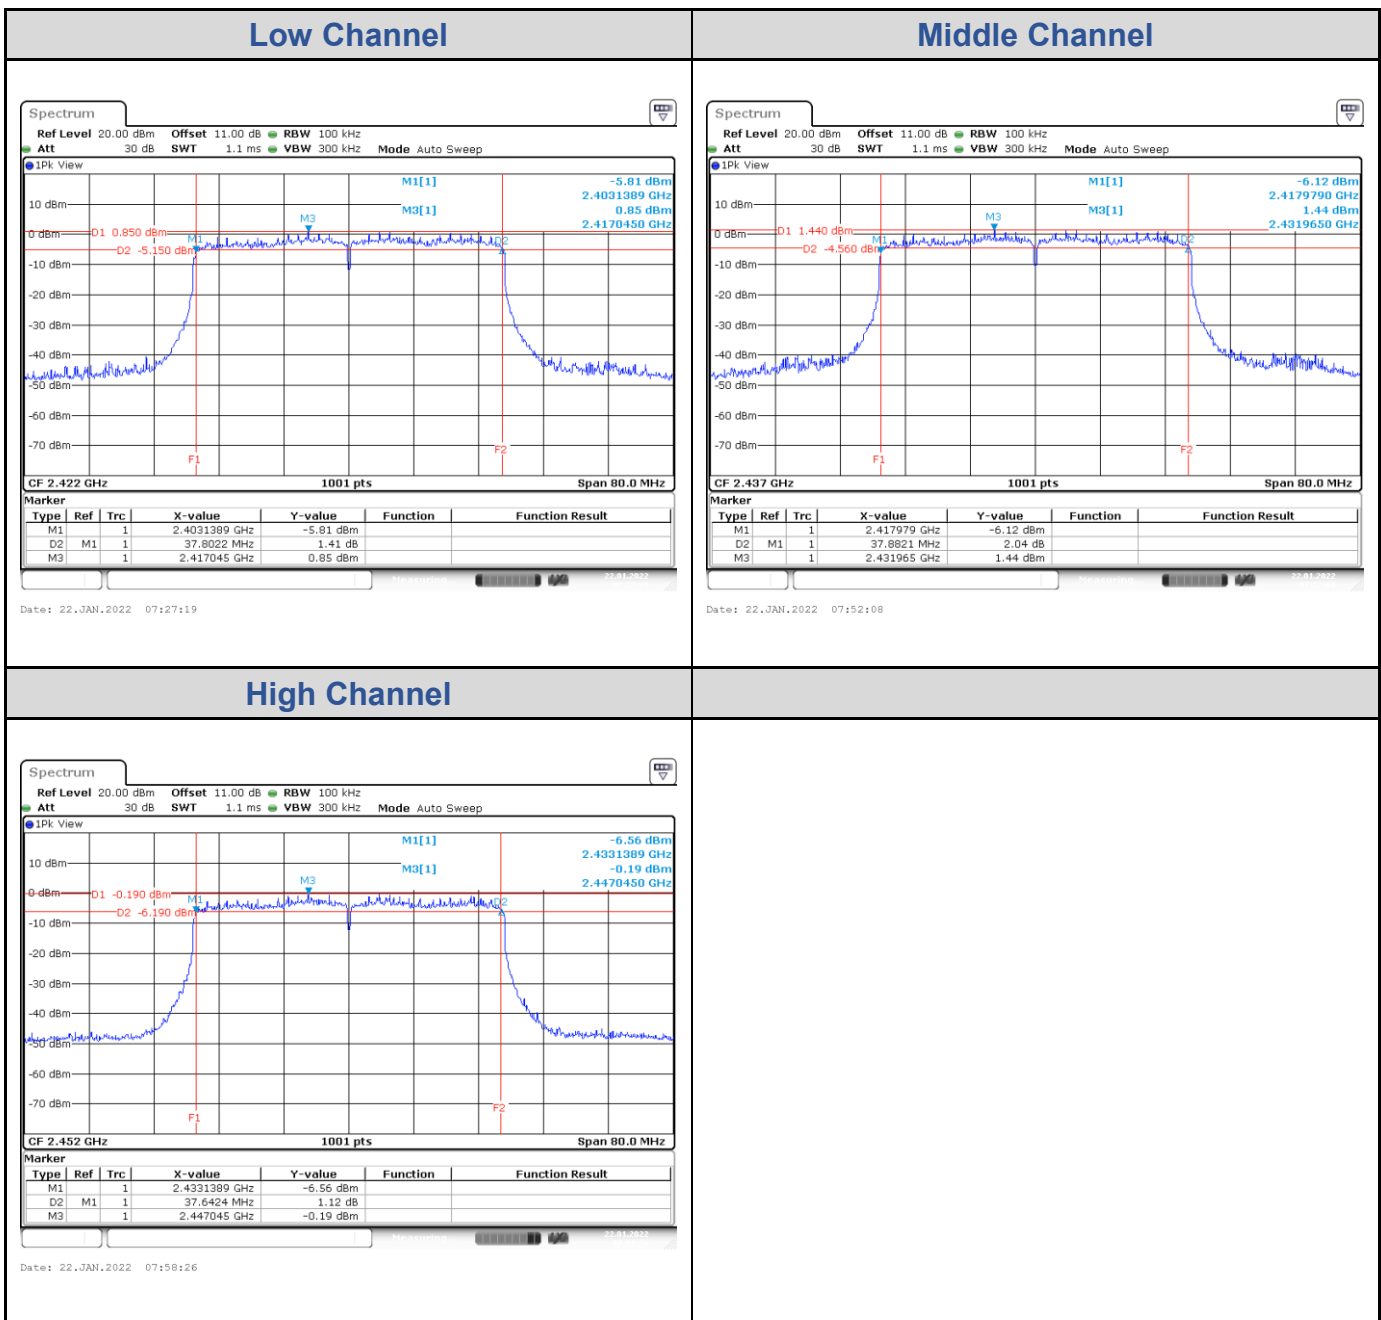

## &lt;Chain 0&gt;

<Chain 1>

**<Chain 2>**

**<Chain 3>**

**802.11ax HE20: 4TX**

Channel	Channel Frequency (MHz)	6 dB Bandwidth (MHz)				Limit (MHz)	Result
		Chain 0	Chain 1	Chain 2	Chain 3		
Low Channel	2412	18.54	18.78	18.90	18.70	> 0.5	Pass
Middle Channel	2437	18.74	18.70	18.90	18.90	> 0.5	Pass
High Channel	2462	18.66	18.94	18.94	18.86	> 0.5	Pass

**<Chain 0>**

<Chain 1>

**<Chain 2>**

**<Chain 3>**

**802.11ax HE40: 4TX**

Channel	Channel Frequency (MHz)	6 dB Bandwidth (MHz)				Limit (MHz)	Result
		Chain 0	Chain 1	Chain 2	Chain 3		
Low Channel	2422	37.80	37.88	37.96	37.88	> 0.5	Pass
Middle Channel	2437	37.88	37.80	37.80	37.80	> 0.5	Pass
High Channel	2452	37.64	37.80	38.04	37.88	> 0.5	Pass

**<Chain 0>**

<Chain 1>

**<Chain 2>**

**<Chain 3>**

## Test Result of 99% Occupied Bandwidth