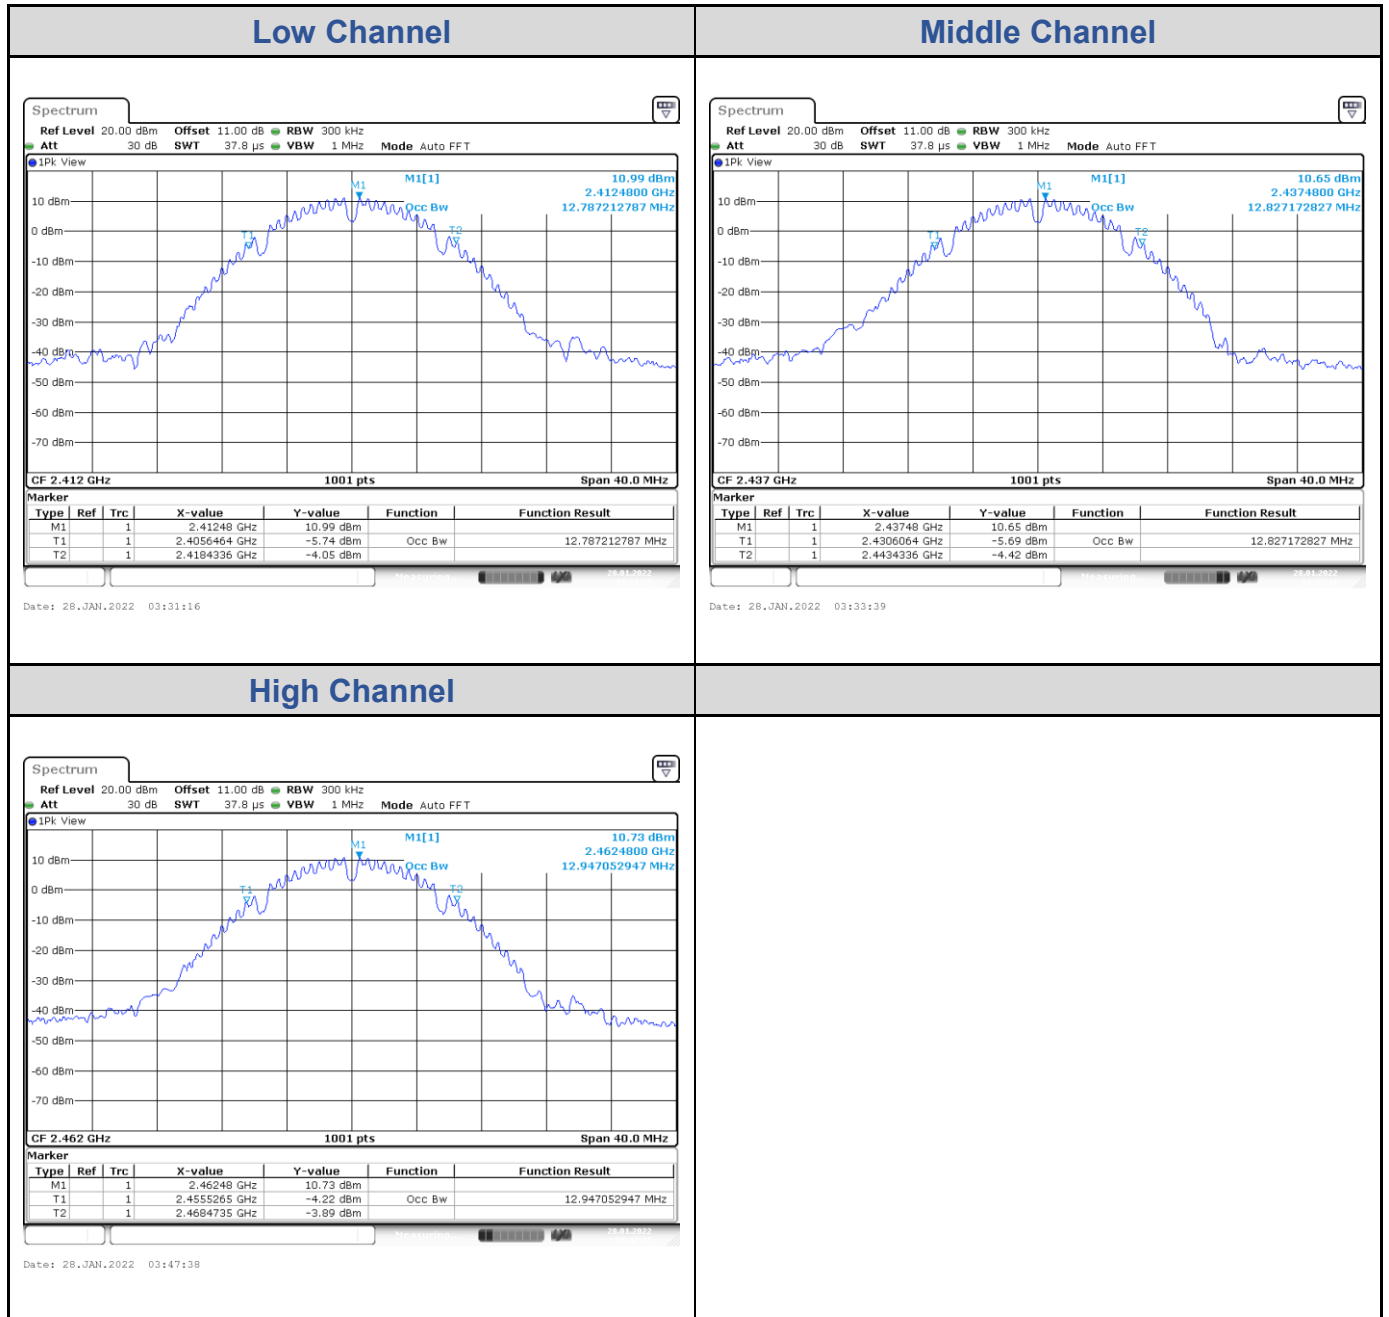

## Test Result of 99% Occupied Bandwidth

### 802.11b: 4TX

Channel	Channel Frequency (MHz)	99% Bandwidth (MHz)			
		Chain 0	Chain 1	Chain 2	Chain 3
Low Channel	2412	12.75	12.91	12.87	12.79
Middle Channel	2437	12.95	12.91	12.91	12.83
High Channel	2462	12.91	12.99	12.95	12.95

#### <Chain 0>

<Chain 1>

<Chain 2>

**<Chain 3>**

**802.11g: 4TX**

Channel	Channel Frequency (MHz)	99% Bandwidth (MHz)			
		Chain 0	Chain 1	Chain 2	Chain 3
Low Channel	2412	16.58	16.42	16.38	16.42
Middle Channel	2437	16.94	16.82	16.66	16.62
High Channel	2462	16.50	16.46	16.38	16.42

**<Chain 0>**

<Chain 1>

<Chain 2>

**<Chain 3>**
