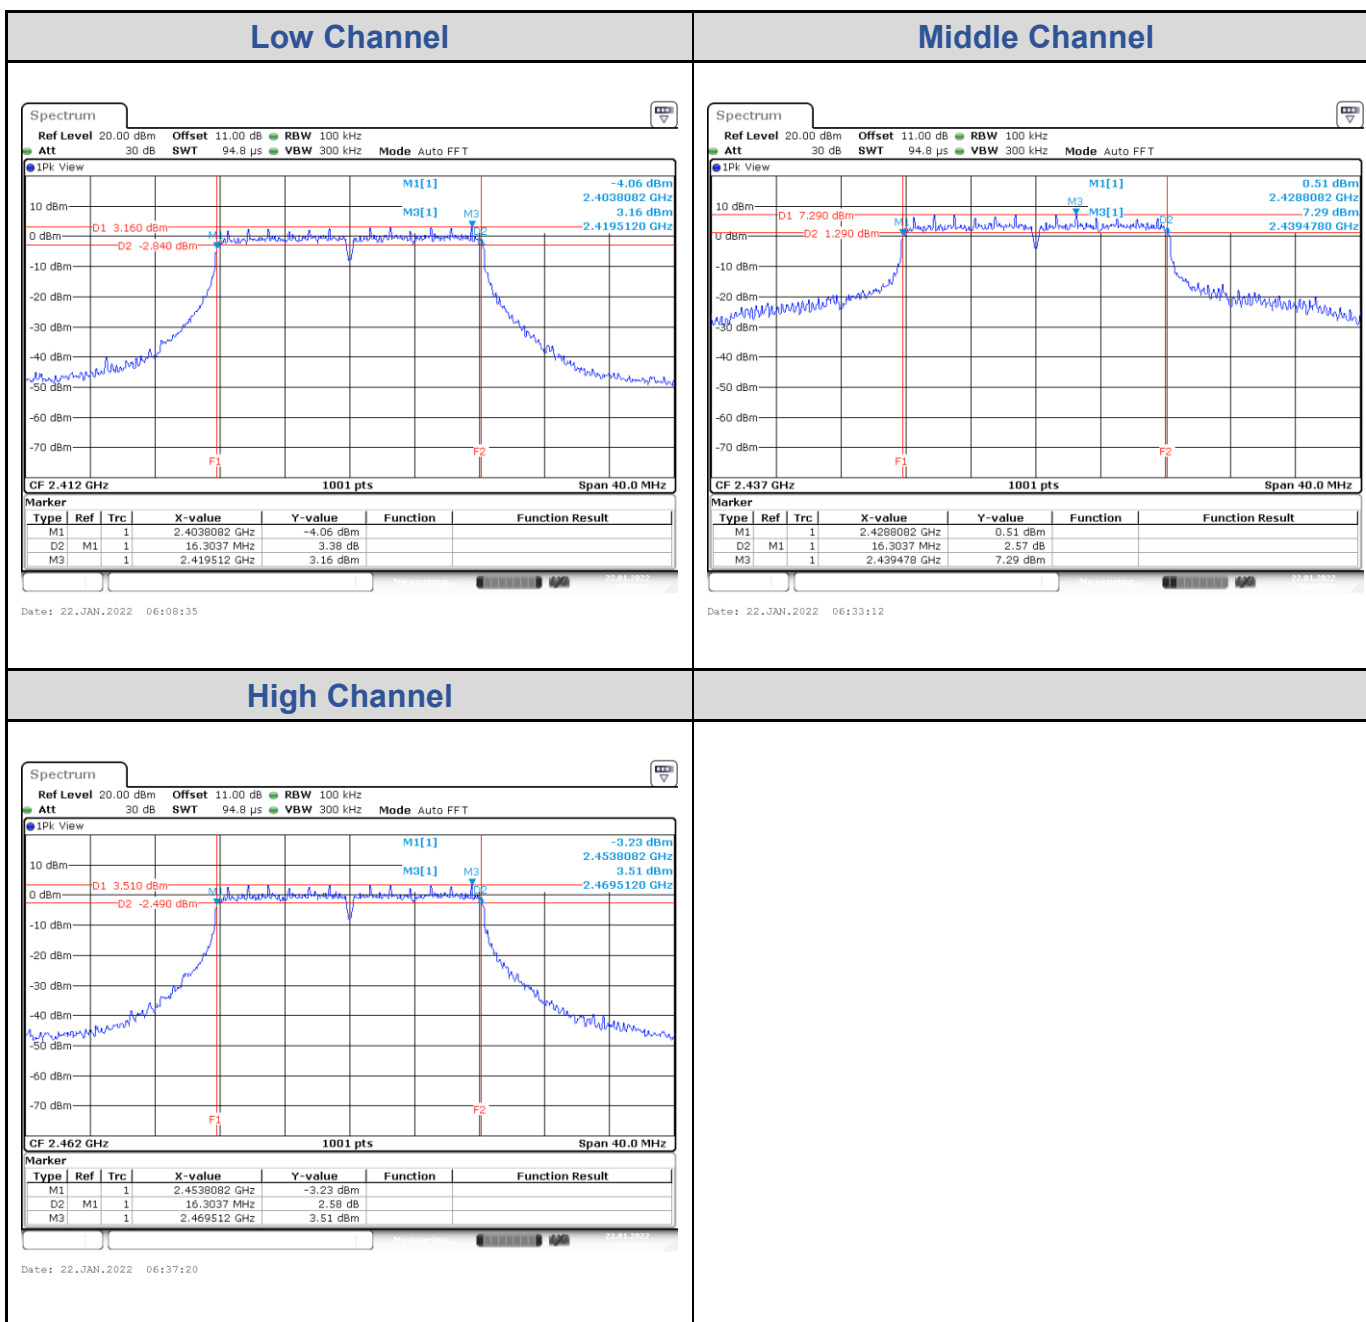

<Chain 0>

<Chain 1>

**<Chain 2>**

**<Chain 3>**

**802.11g: 4TX**

Channel	Channel Frequency (MHz)	6 dB Bandwidth (MHz)				Limit (MHz)	Result
		Chain 0	Chain 1	Chain 2	Chain 3		
Low Channel	2412	16.30	16.30	16.30	16.30	> 0.5	Pass
Middle Channel	2437	16.30	16.30	16.26	16.30	> 0.5	Pass
High Channel	2462	16.30	16.30	16.26	16.30	> 0.5	Pass

## &lt;Chain 0&gt;

<Chain 1>

**<Chain 2>**

**<Chain 3>**

**802.11ax HE20: 4TX**

Channel	Channel Frequency (MHz)	6 dB Bandwidth (MHz)				Limit (MHz)	Result
		Chain 0	Chain 1	Chain 2	Chain 3		
Low Channel	2412	18.54	18.78	18.90	18.70	> 0.5	Pass
Middle Channel	2437	18.74	18.70	18.90	18.90	> 0.5	Pass
High Channel	2462	18.66	18.94	18.94	18.86	> 0.5	Pass

## Test Result of 99% Occupied Bandwidth