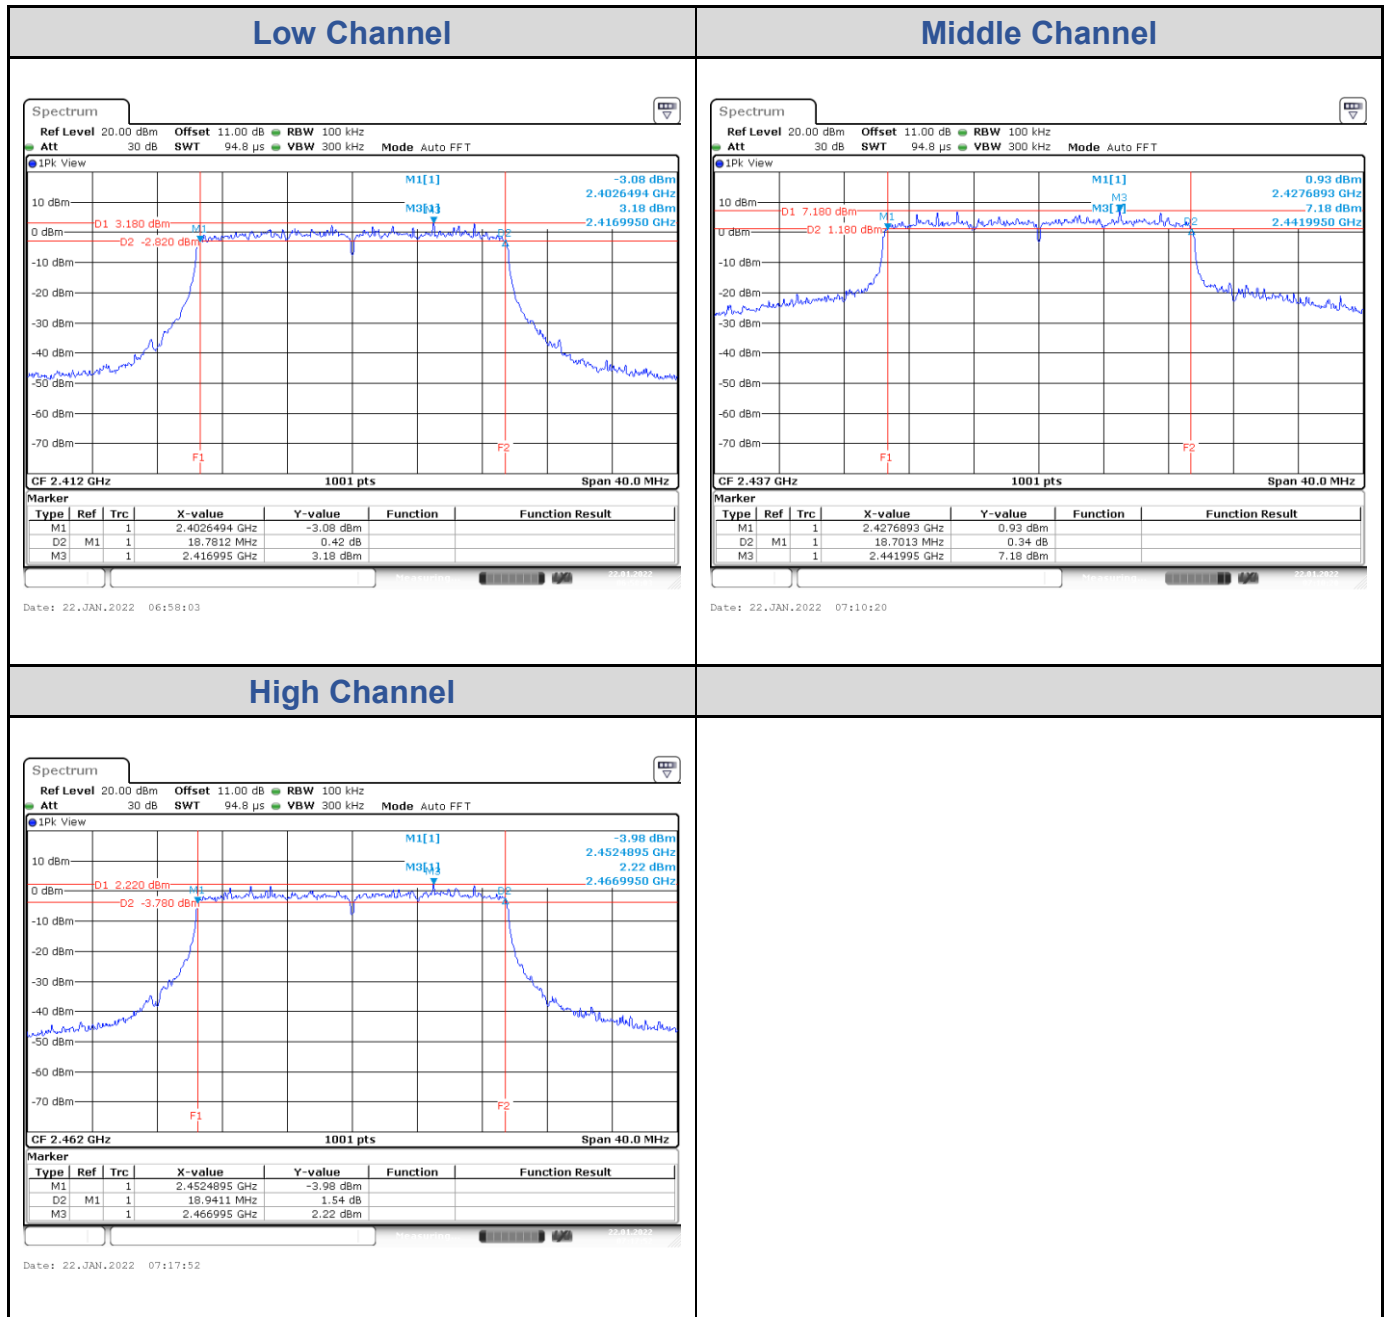

## &lt;Chain 0&gt;

<Chain 1>

**<Chain 2>**

**<Chain 3>**

**802.11ax HE20: 4TX**

Channel	Channel Frequency (MHz)	6 dB Bandwidth (MHz)				Limit (MHz)	Result
		Chain 0	Chain 1	Chain 2	Chain 3		
Low Channel	2412	18.54	18.78	18.90	18.70	> 0.5	Pass
Middle Channel	2437	18.74	18.70	18.90	18.90	> 0.5	Pass
High Channel	2462	18.66	18.94	18.94	18.86	> 0.5	Pass

**<Chain 0>**

<Chain 1>

**<Chain 2>**

**<Chain 3>**

**802.11ax HE40: 4TX**

Channel	Channel Frequency (MHz)	6 dB Bandwidth (MHz)				Limit (MHz)	Result
		Chain 0	Chain 1	Chain 2	Chain 3		
Low Channel	2422	37.80	37.88	37.96	37.88	> 0.5	Pass
Middle Channel	2437	37.88	37.80	37.80	37.80	> 0.5	Pass
High Channel	2452	37.64	37.80	38.04	37.88	> 0.5	Pass

## Test Result of 99% Occupied Bandwidth