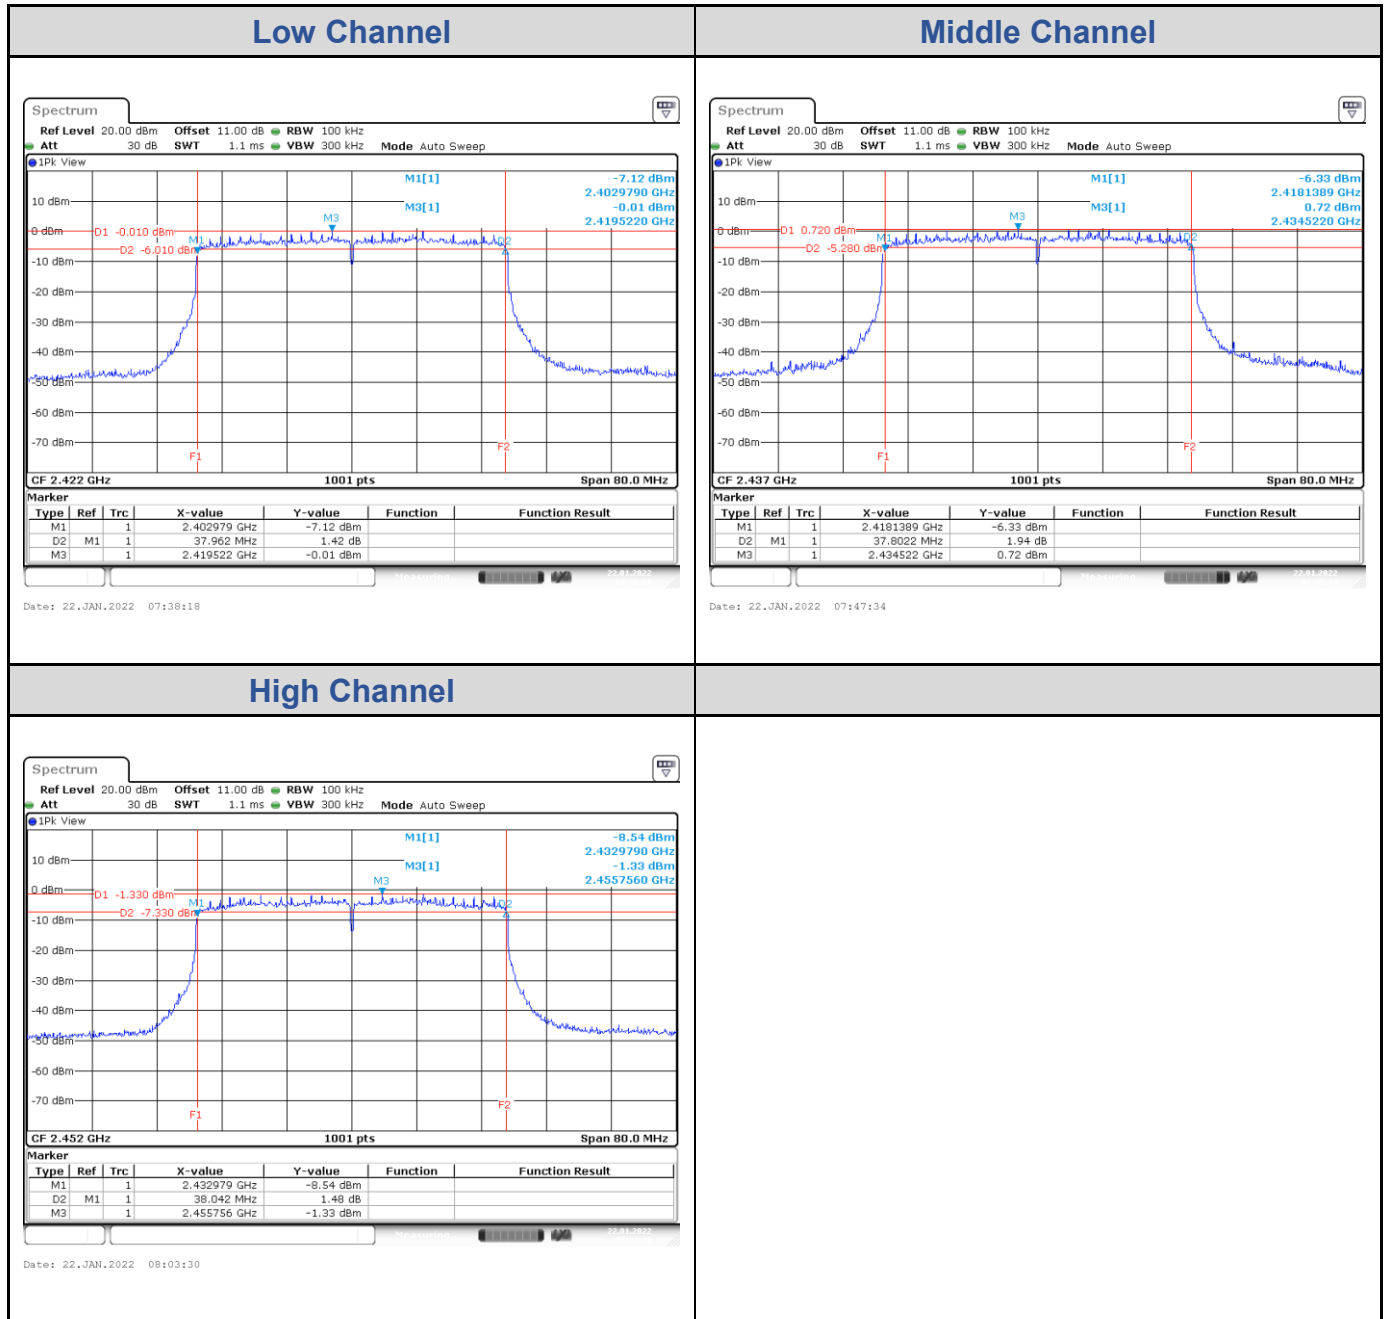

**<Chain 0>**

<Chain 1>

**<Chain 2>**

**<Chain 3>**

**802.11ax HE40: 4TX**

Channel	Channel Frequency (MHz)	6 dB Bandwidth (MHz)				Limit (MHz)	Result
		Chain 0	Chain 1	Chain 2	Chain 3		
Low Channel	2422	37.80	37.88	37.96	37.88	> 0.5	Pass
Middle Channel	2437	37.88	37.80	37.80	37.80	> 0.5	Pass
High Channel	2452	37.64	37.80	38.04	37.88	> 0.5	Pass

**<Chain 0>**

<Chain 1>

**<Chain 2>**

**<Chain 3>**

## Test Result of 99% Occupied Bandwidth