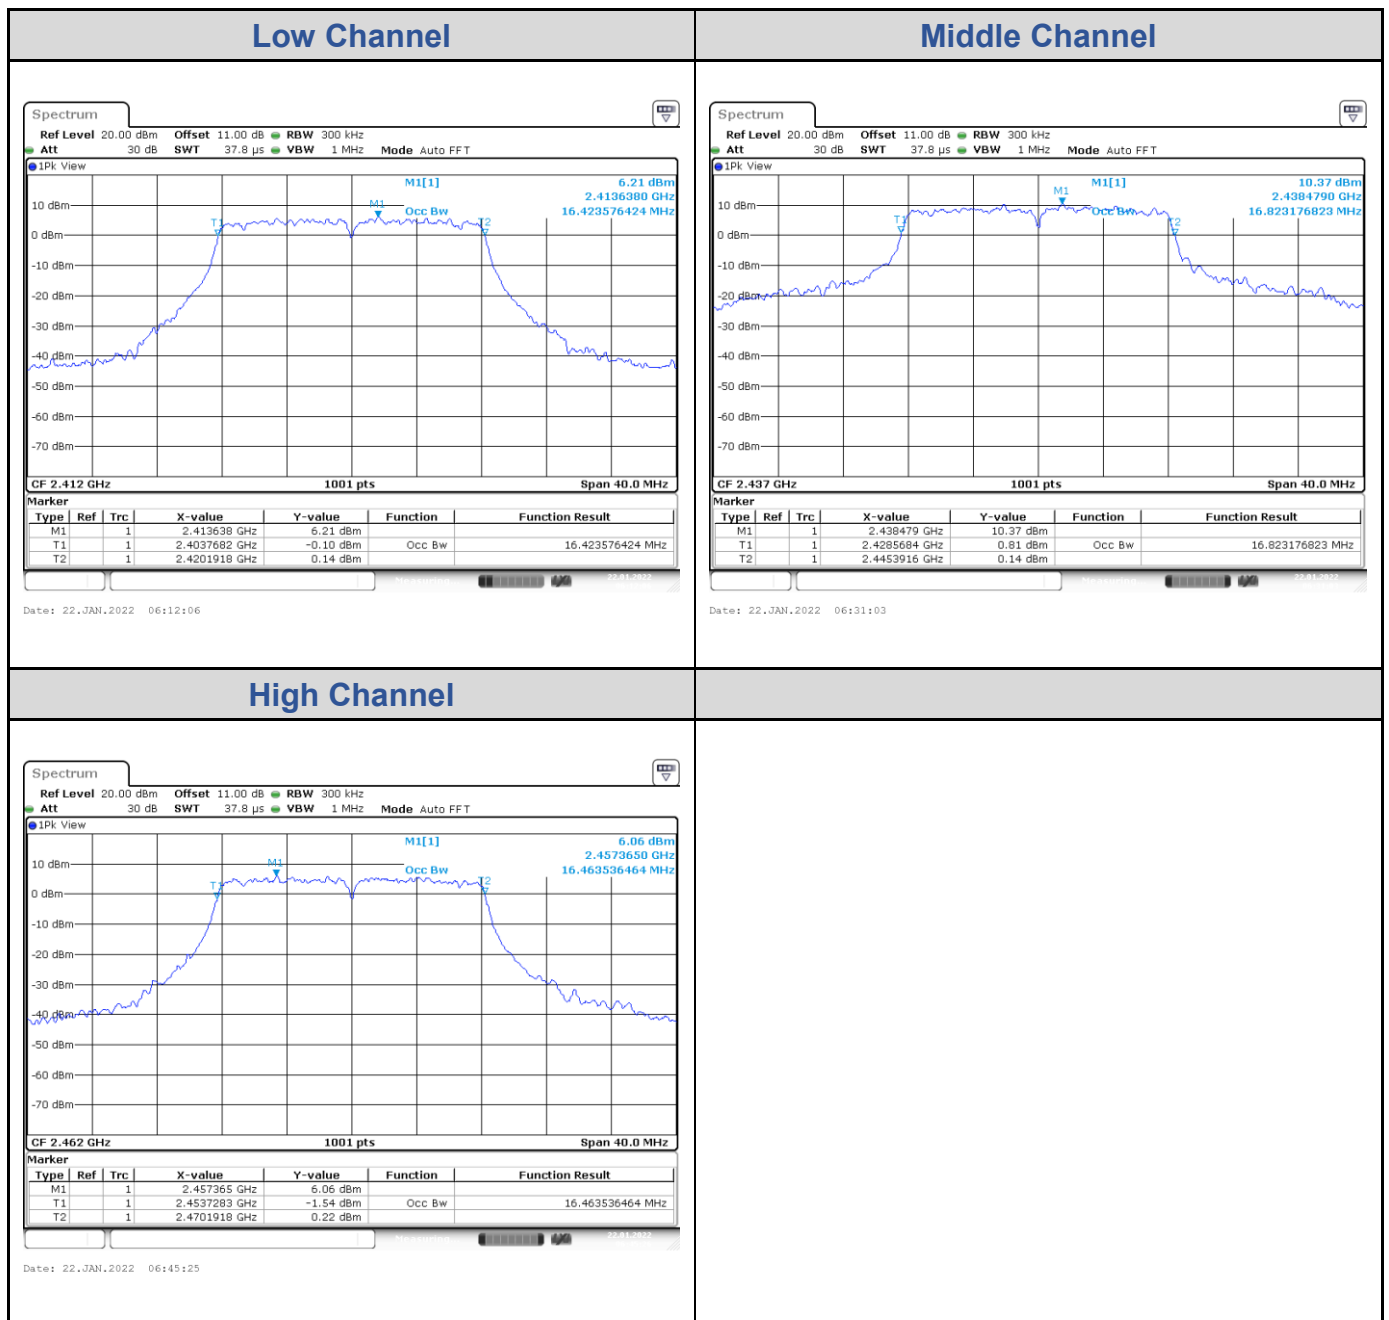

## Test Result of 99% Occupied Bandwidth

### 802.11b: 4TX

Channel	Channel Frequency (MHz)	99% Bandwidth (MHz)			
		Chain 0	Chain 1	Chain 2	Chain 3
Low Channel	2412	12.75	12.91	12.87	12.79
Middle Channel	2437	12.95	12.91	12.91	12.83
High Channel	2462	12.91	12.99	12.95	12.95

#### <Chain 0>

<Chain 1>

<Chain 2>

**<Chain 3>**

**802.11g: 4TX**

Channel	Channel Frequency (MHz)	99% Bandwidth (MHz)			
		Chain 0	Chain 1	Chain 2	Chain 3
Low Channel	2412	16.58	16.42	16.38	16.42
Middle Channel	2437	16.94	16.82	16.66	16.62
High Channel	2462	16.50	16.46	16.38	16.42

**<Chain 0>**

<Chain 1>

<Chain 2>

**<Chain 3>**
