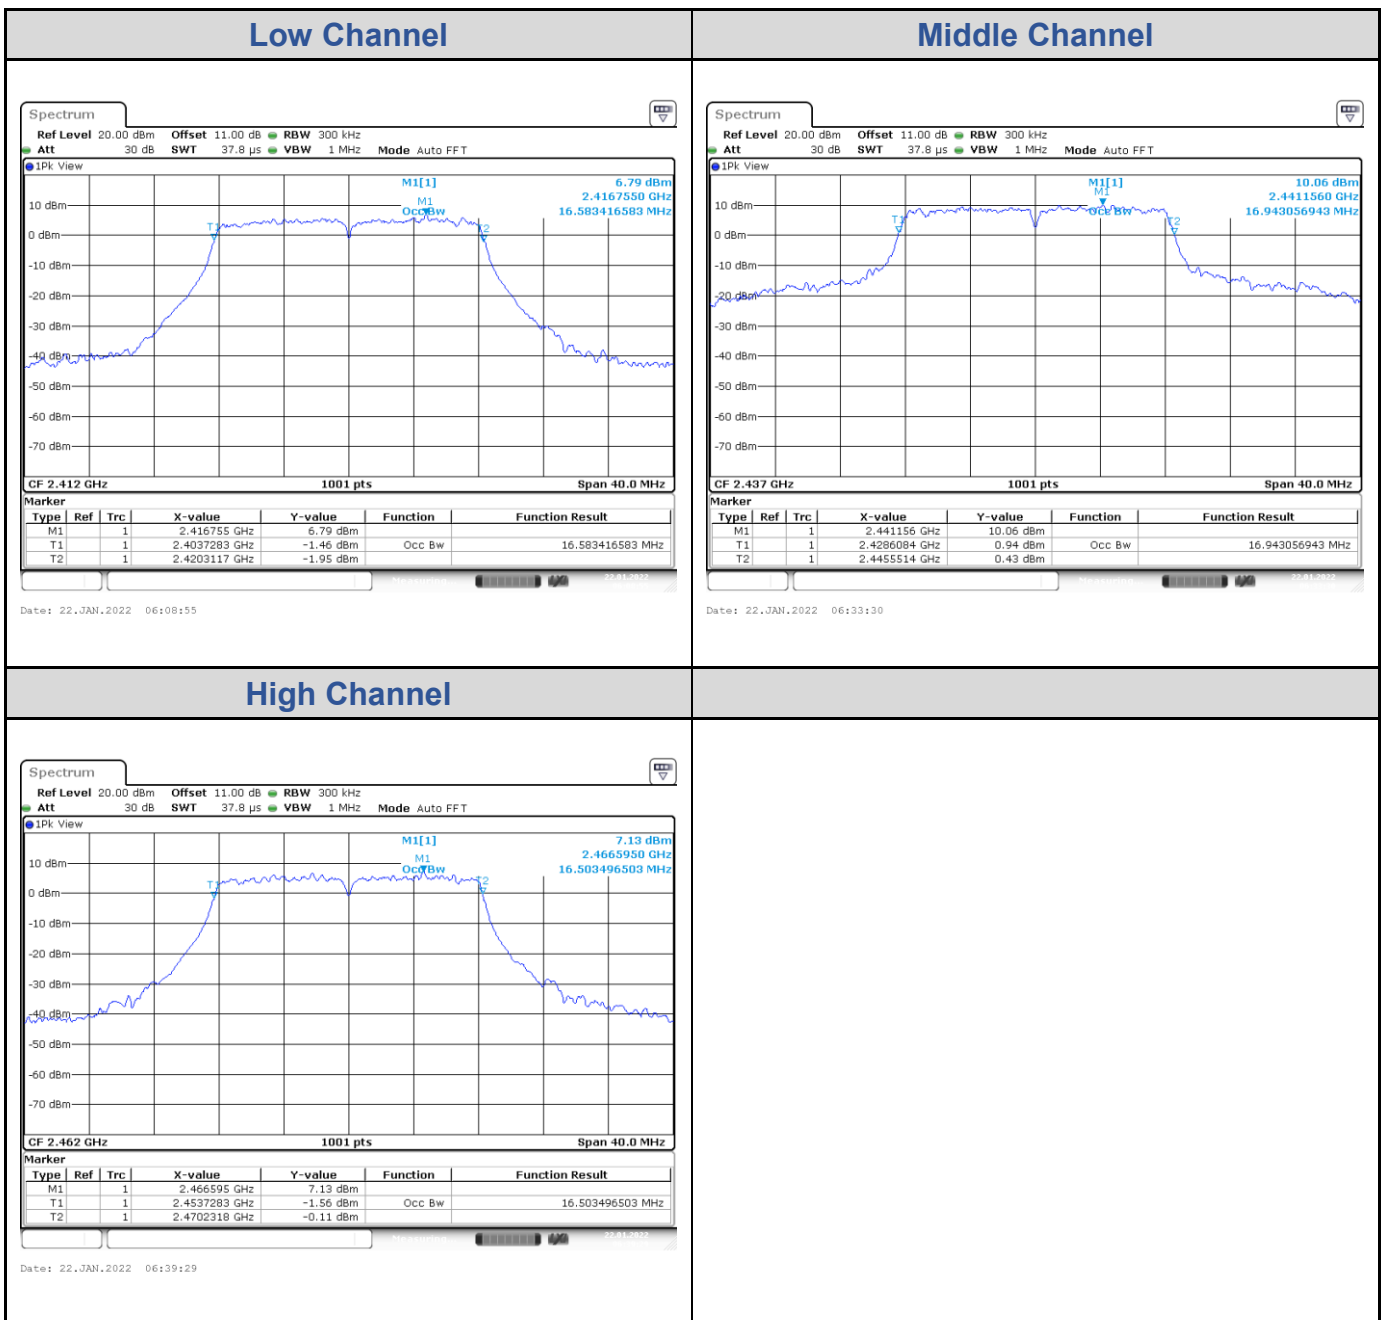

## Test Result of 99% Occupied Bandwidth

### 802.11b: 4TX

Channel	Channel Frequency (MHz)	99% Bandwidth (MHz)			
		Chain 0	Chain 1	Chain 2	Chain 3
Low Channel	2412	12.75	12.91	12.87	12.79
Middle Channel	2437	12.95	12.91	12.91	12.83
High Channel	2462	12.91	12.99	12.95	12.95

#### <Chain 0>

<Chain 1>

<Chain 2>

**<Chain 3>**

**802.11g: 4TX**

Channel	Channel Frequency (MHz)	99% Bandwidth (MHz)			
		Chain 0	Chain 1	Chain 2	Chain 3
Low Channel	2412	16.58	16.42	16.38	16.42
Middle Channel	2437	16.94	16.82	16.66	16.62
High Channel	2462	16.50	16.46	16.38	16.42

**<Chain 0>**

<Chain 1>

<Chain 2>

**<Chain 3>**
