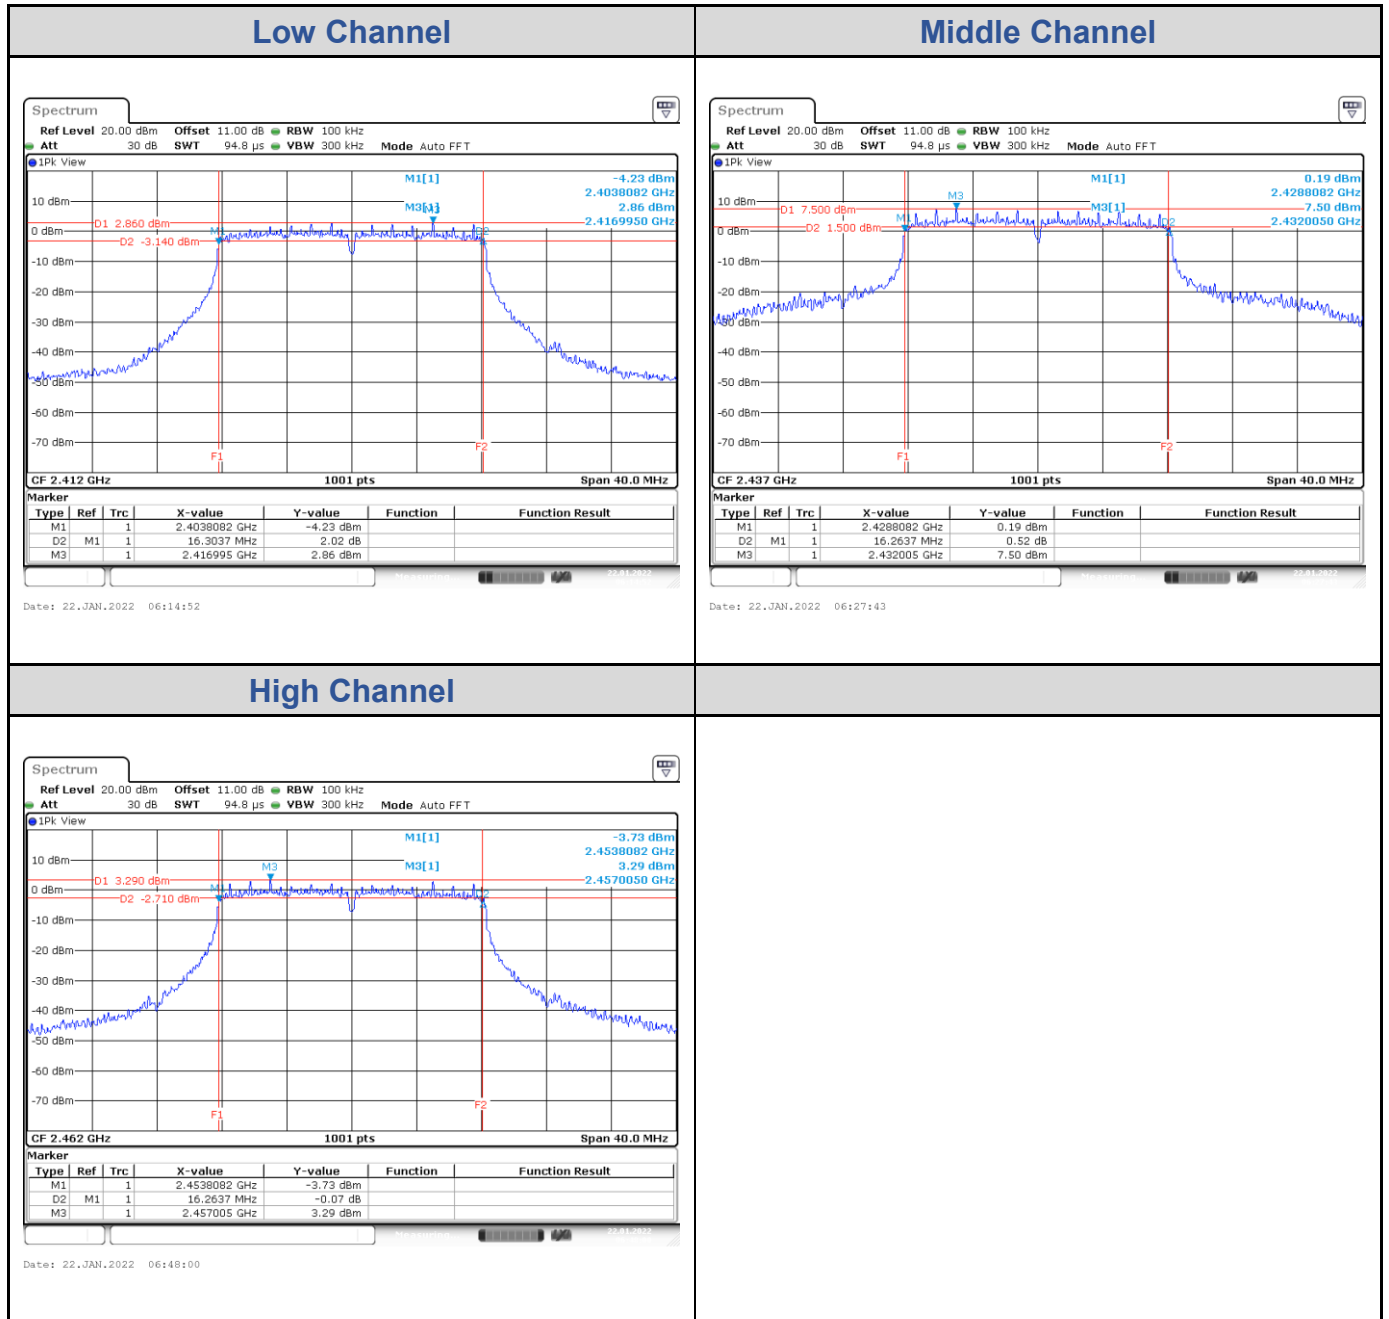

#### 802.11b: 4TX

Channel	Channel Frequency (MHz)	6 dB Bandwidth (MHz)				Limit (MHz)	Result
		Chain 0	Chain 1	Chain 2	Chain 3		
Low Channel	2412	7.03	7.03	7.03	7.07	> 0.5	Pass
Middle Channel	2437	7.03	7.07	7.03	7.03	> 0.5	Pass
High Channel	2462	7.07	7.07	7.07	7.07	> 0.5	Pass

<Chain 0>

<Chain 1>

**<Chain 2>**

**<Chain 3>**

**802.11g: 4TX**

Channel	Channel Frequency (MHz)	6 dB Bandwidth (MHz)				Limit (MHz)	Result
		Chain 0	Chain 1	Chain 2	Chain 3		
Low Channel	2412	16.30	16.30	16.30	16.30	> 0.5	Pass
Middle Channel	2437	16.30	16.30	16.26	16.30	> 0.5	Pass
High Channel	2462	16.30	16.30	16.26	16.30	> 0.5	Pass

## &lt;Chain 0&gt;

<Chain 1>

**<Chain 2>**

**<Chain 3>**

**802.11ax HE20: 4TX**

Channel	Channel Frequency (MHz)	6 dB Bandwidth (MHz)				Limit (MHz)	Result
		Chain 0	Chain 1	Chain 2	Chain 3		
Low Channel	2412	18.54	18.78	18.90	18.70	> 0.5	Pass
Middle Channel	2437	18.74	18.70	18.90	18.90	> 0.5	Pass
High Channel	2462	18.66	18.94	18.94	18.86	> 0.5	Pass

## Test Result of 99% Occupied Bandwidth