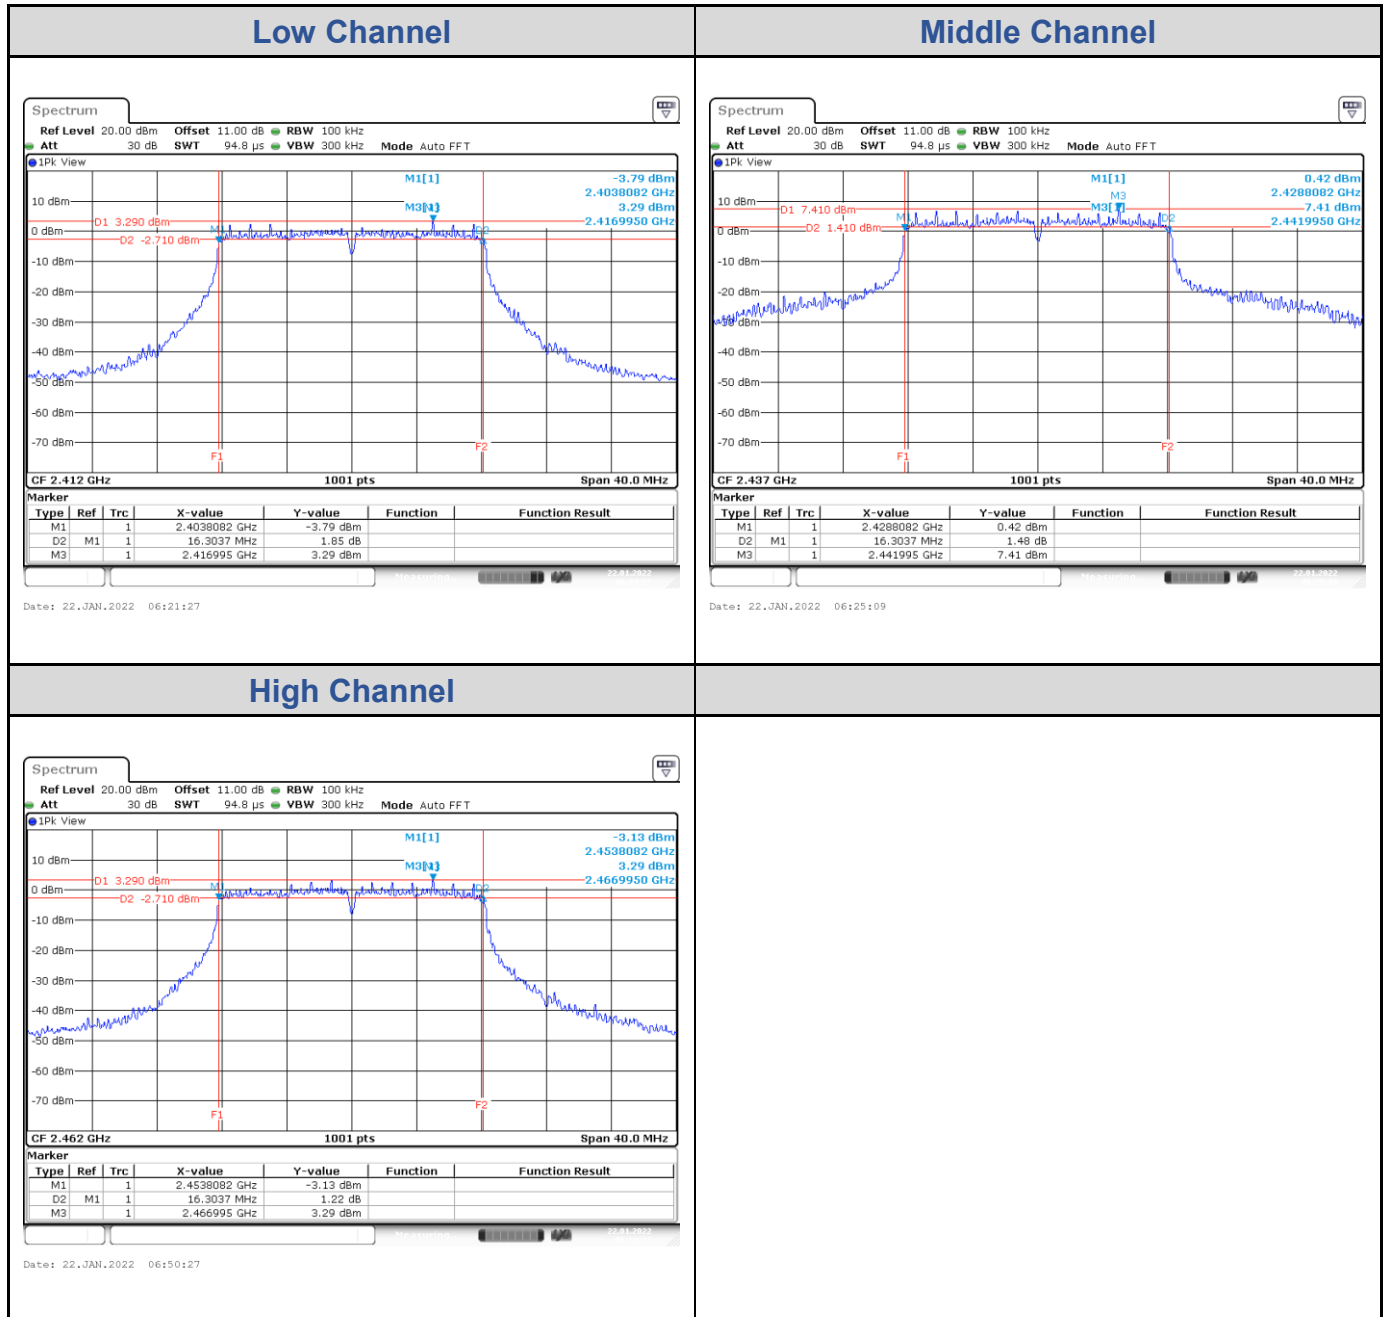

#### 802.11b: 4TX

Channel	Channel Frequency (MHz)	6 dB Bandwidth (MHz)				Limit (MHz)	Result
		Chain 0	Chain 1	Chain 2	Chain 3		
Low Channel	2412	7.03	7.03	7.03	7.07	> 0.5	Pass
Middle Channel	2437	7.03	7.07	7.03	7.03	> 0.5	Pass
High Channel	2462	7.07	7.07	7.07	7.07	> 0.5	Pass

<Chain 0>

<Chain 1>

**<Chain 2>**

**<Chain 3>**

**802.11g: 4TX**

Channel	Channel Frequency (MHz)	6 dB Bandwidth (MHz)				Limit (MHz)	Result
		Chain 0	Chain 1	Chain 2	Chain 3		
Low Channel	2412	16.30	16.30	16.30	16.30	> 0.5	Pass
Middle Channel	2437	16.30	16.30	16.26	16.30	> 0.5	Pass
High Channel	2462	16.30	16.30	16.26	16.30	> 0.5	Pass

## &lt;Chain 0&gt;

<Chain 1>

**<Chain 2>**

**<Chain 3>**

**802.11ax HE20: 4TX**

Channel	Channel Frequency (MHz)	6 dB Bandwidth (MHz)				Limit (MHz)	Result
		Chain 0	Chain 1	Chain 2	Chain 3		
Low Channel	2412	18.54	18.78	18.90	18.70	> 0.5	Pass
Middle Channel	2437	18.74	18.70	18.90	18.90	> 0.5	Pass
High Channel	2462	18.66	18.94	18.94	18.86	> 0.5	Pass

## Test Result of 99% Occupied Bandwidth