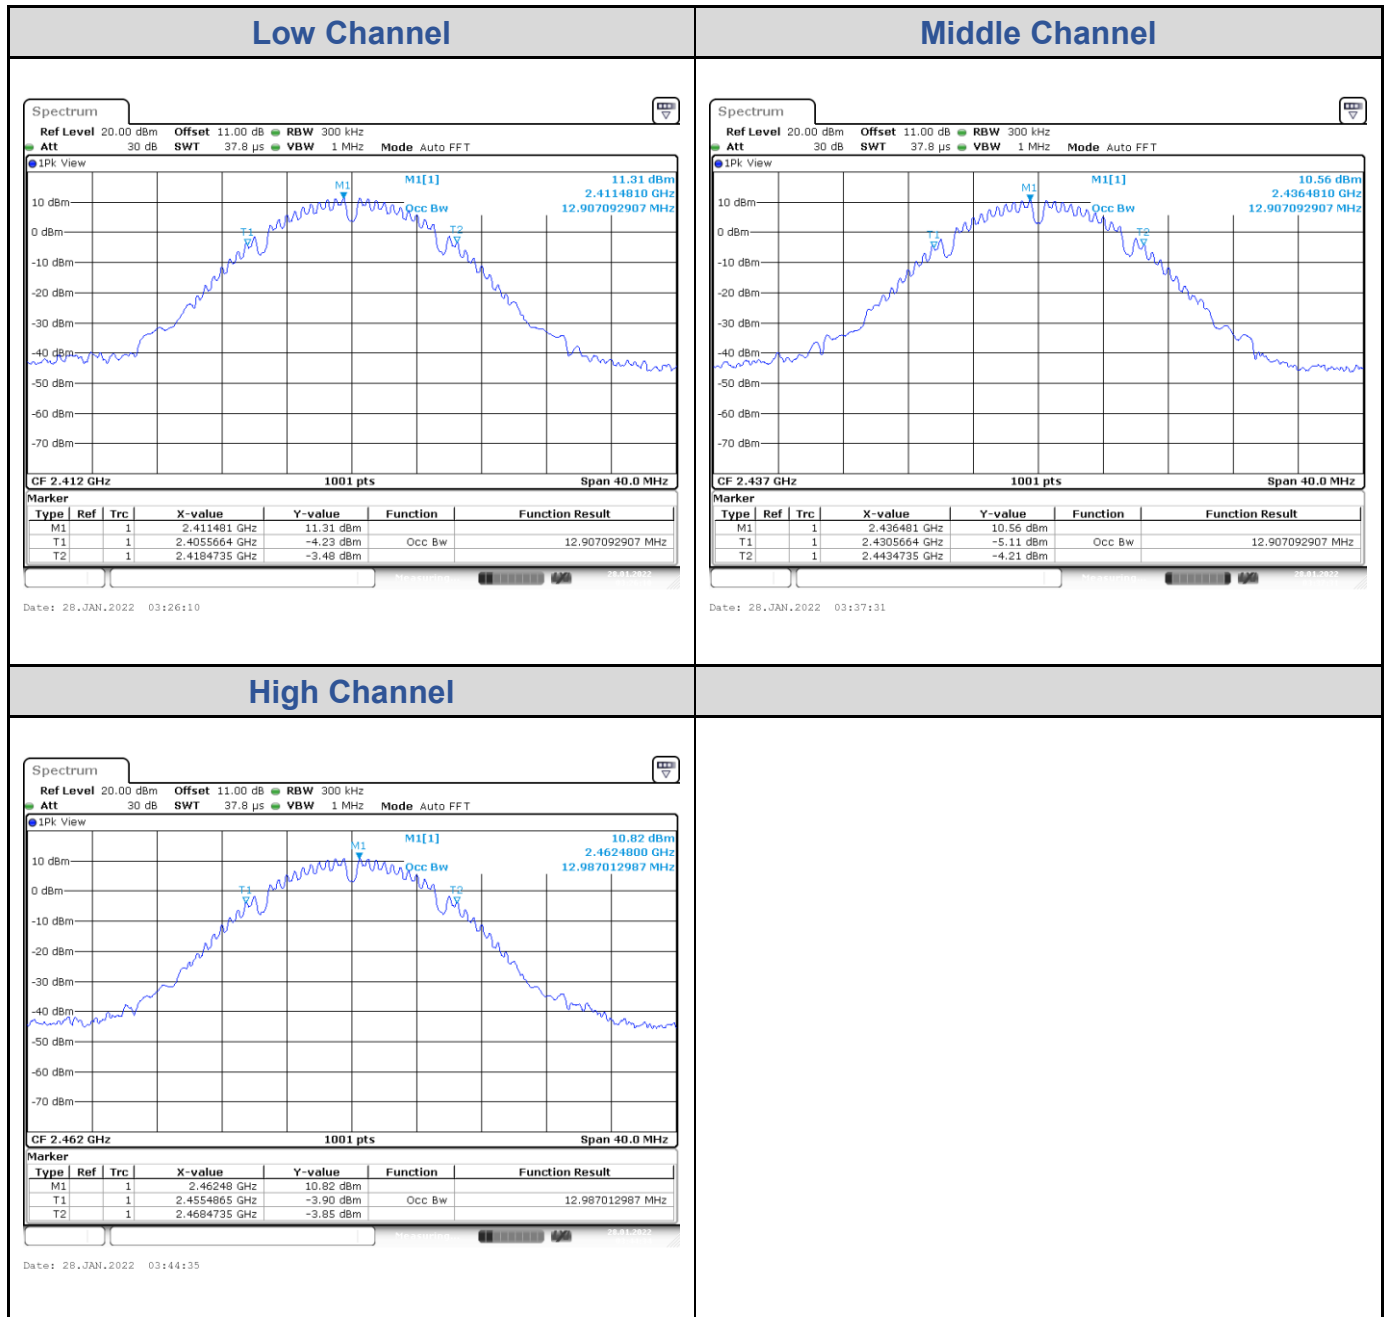

<Chain 1>