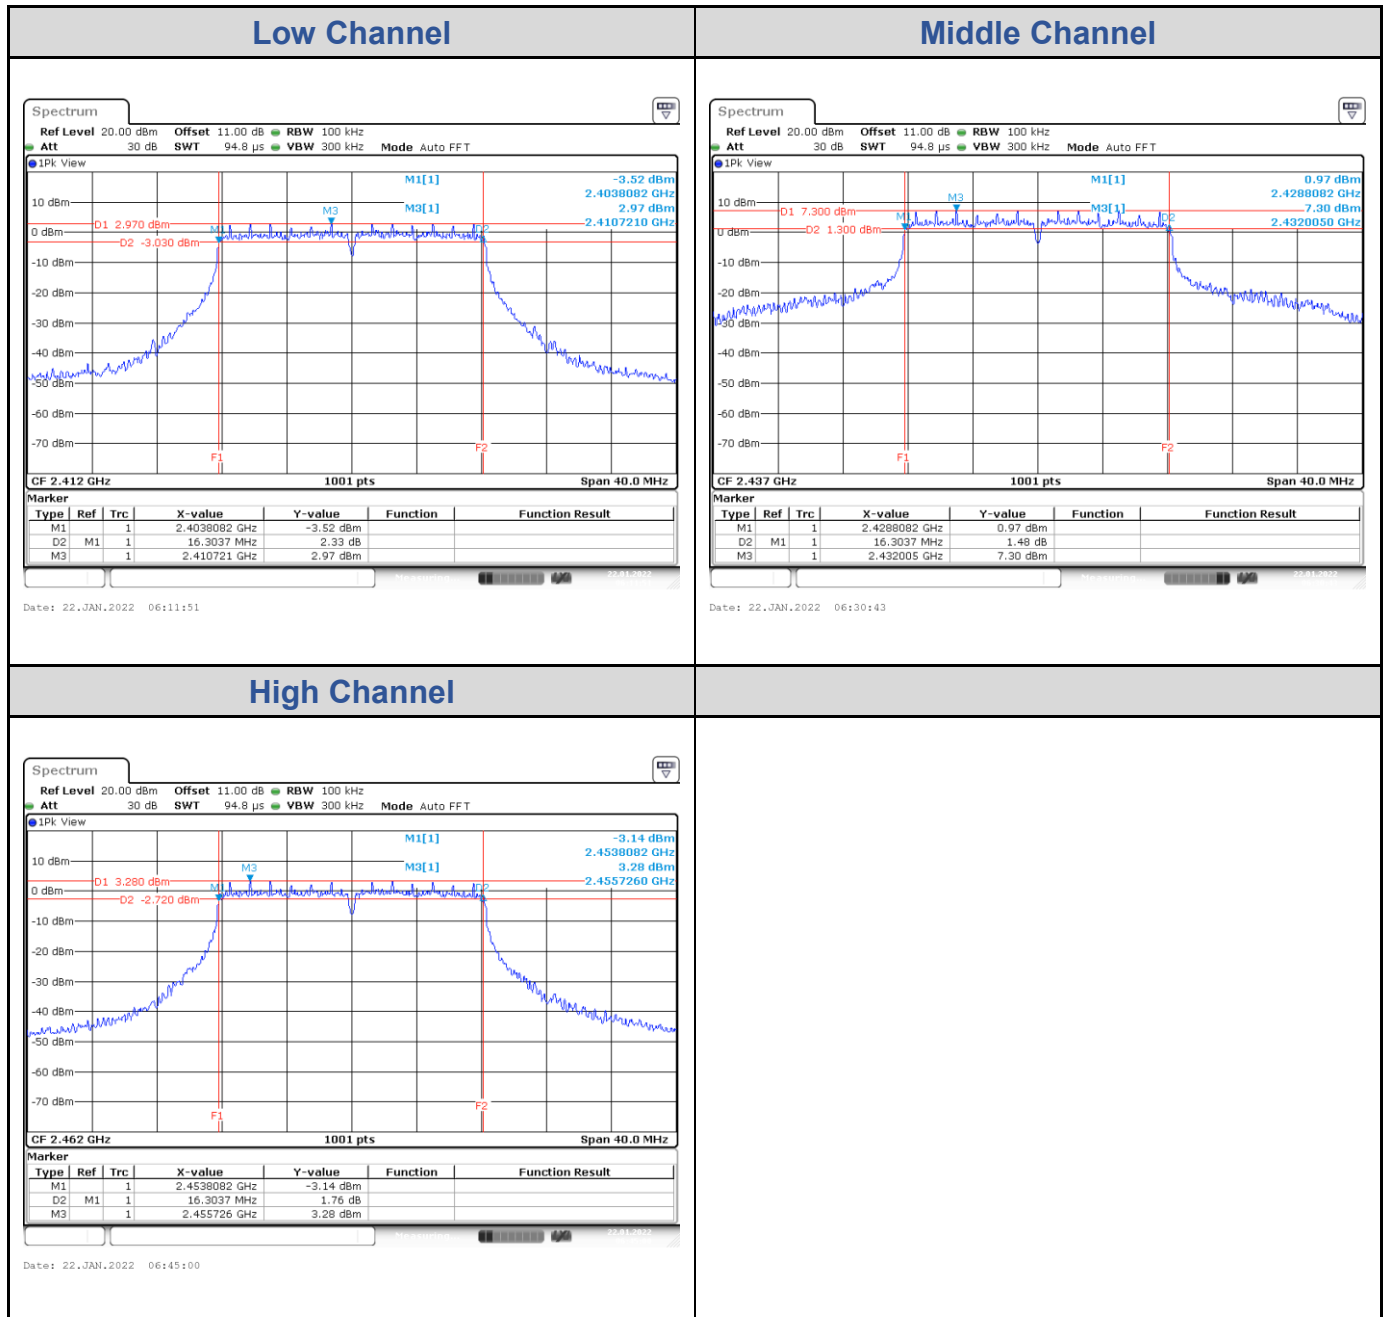

#### 802.11b: 4TX

Channel	Channel Frequency (MHz)	6 dB Bandwidth (MHz)				Limit (MHz)	Result
		Chain 0	Chain 1	Chain 2	Chain 3		
Low Channel	2412	7.03	7.03	7.03	7.07	> 0.5	Pass
Middle Channel	2437	7.03	7.07	7.03	7.03	> 0.5	Pass
High Channel	2462	7.07	7.07	7.07	7.07	> 0.5	Pass

<Chain 0>

<Chain 1>

**<Chain 2>**

**<Chain 3>**

**802.11g: 4TX**

Channel	Channel Frequency (MHz)	6 dB Bandwidth (MHz)				Limit (MHz)	Result
		Chain 0	Chain 1	Chain 2	Chain 3		
Low Channel	2412	16.30	16.30	16.30	16.30	> 0.5	Pass
Middle Channel	2437	16.30	16.30	16.26	16.30	> 0.5	Pass
High Channel	2462	16.30	16.30	16.26	16.30	> 0.5	Pass

## &lt;Chain 0&gt;

<Chain 1>

**<Chain 2>**

**<Chain 3>**

**802.11ax HE20: 4TX**

Channel	Channel Frequency (MHz)	6 dB Bandwidth (MHz)				Limit (MHz)	Result
		Chain 0	Chain 1	Chain 2	Chain 3		
Low Channel	2412	18.54	18.78	18.90	18.70	> 0.5	Pass
Middle Channel	2437	18.74	18.70	18.90	18.90	> 0.5	Pass
High Channel	2462	18.66	18.94	18.94	18.86	> 0.5	Pass

## Test Result of 99% Occupied Bandwidth