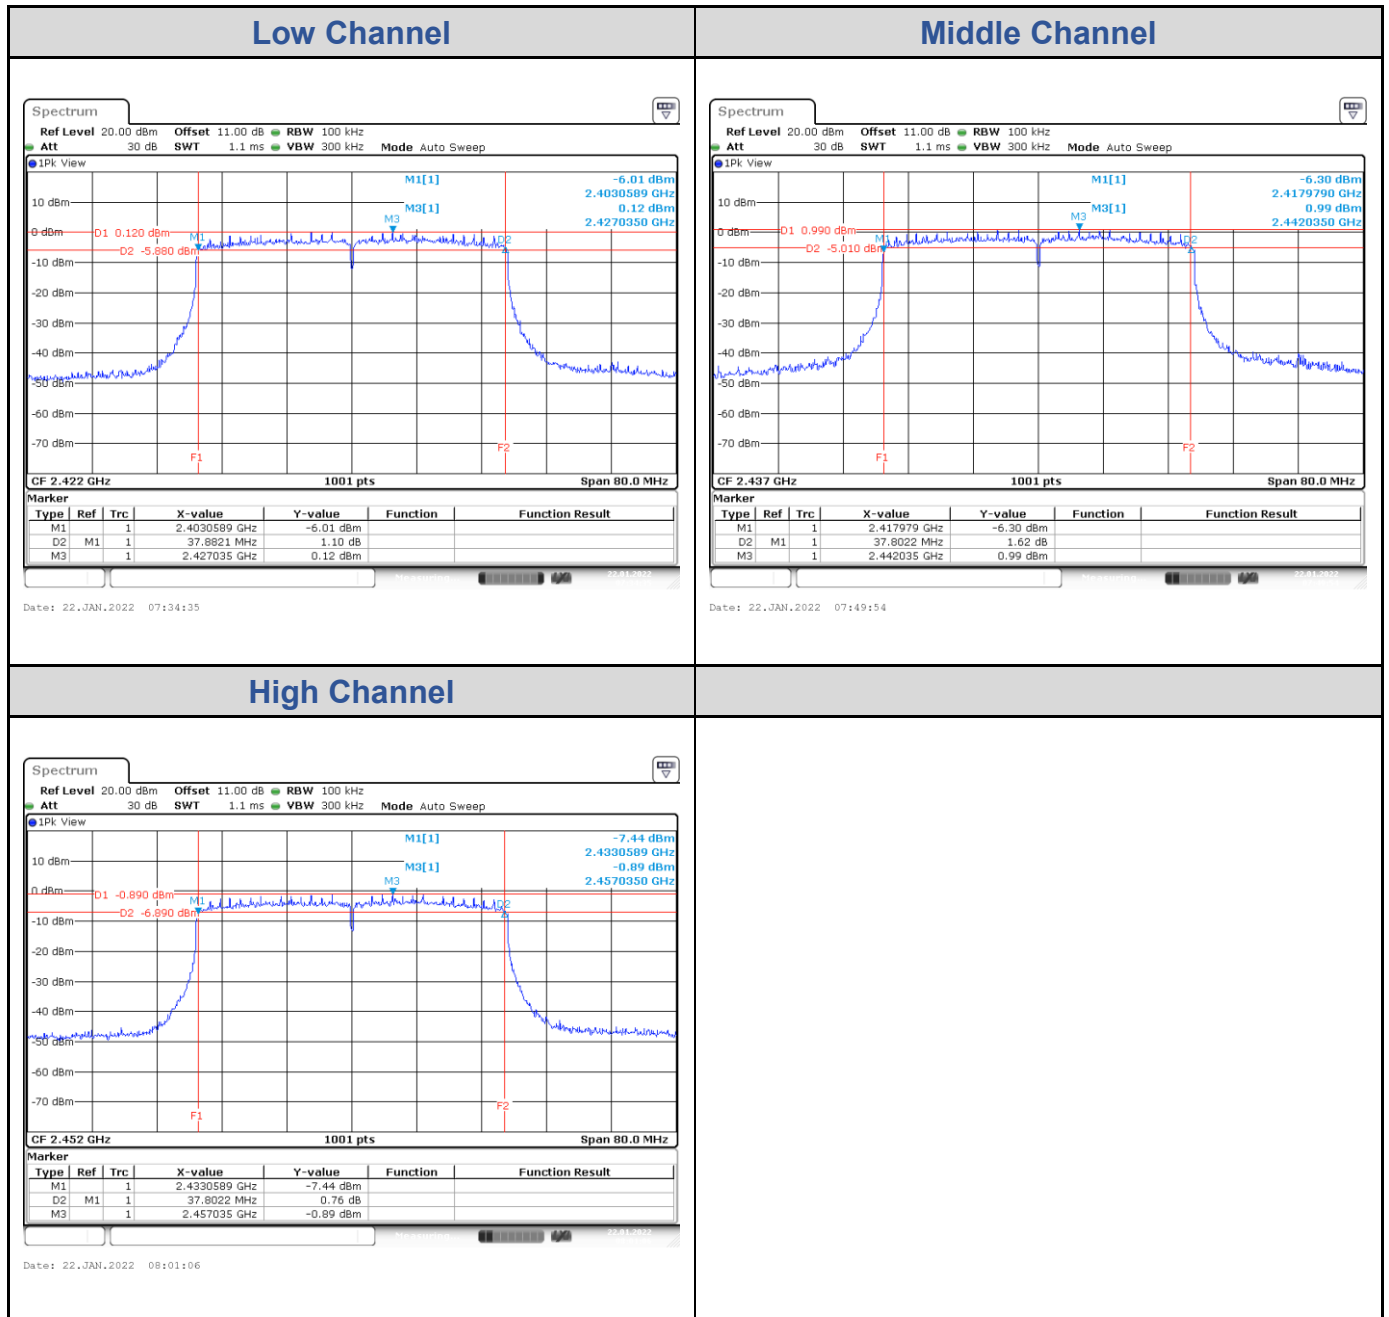

## &lt;Chain 0&gt;

<Chain 1>

**<Chain 2>**

**<Chain 3>**

**802.11ax HE20: 4TX**

Channel	Channel Frequency (MHz)	6 dB Bandwidth (MHz)				Limit (MHz)	Result
		Chain 0	Chain 1	Chain 2	Chain 3		
Low Channel	2412	18.54	18.78	18.90	18.70	> 0.5	Pass
Middle Channel	2437	18.74	18.70	18.90	18.90	> 0.5	Pass
High Channel	2462	18.66	18.94	18.94	18.86	> 0.5	Pass

**<Chain 0>**

<Chain 1>

**<Chain 2>**

**<Chain 3>**

**802.11ax HE40: 4TX**

Channel	Channel Frequency (MHz)	6 dB Bandwidth (MHz)				Limit (MHz)	Result
		Chain 0	Chain 1	Chain 2	Chain 3		
Low Channel	2422	37.80	37.88	37.96	37.88	> 0.5	Pass
Middle Channel	2437	37.88	37.80	37.80	37.80	> 0.5	Pass
High Channel	2452	37.64	37.80	38.04	37.88	> 0.5	Pass

**<Chain 0>**

<Chain 1>

**<Chain 2>**

**<Chain 3>**

## Test Result of 99% Occupied Bandwidth