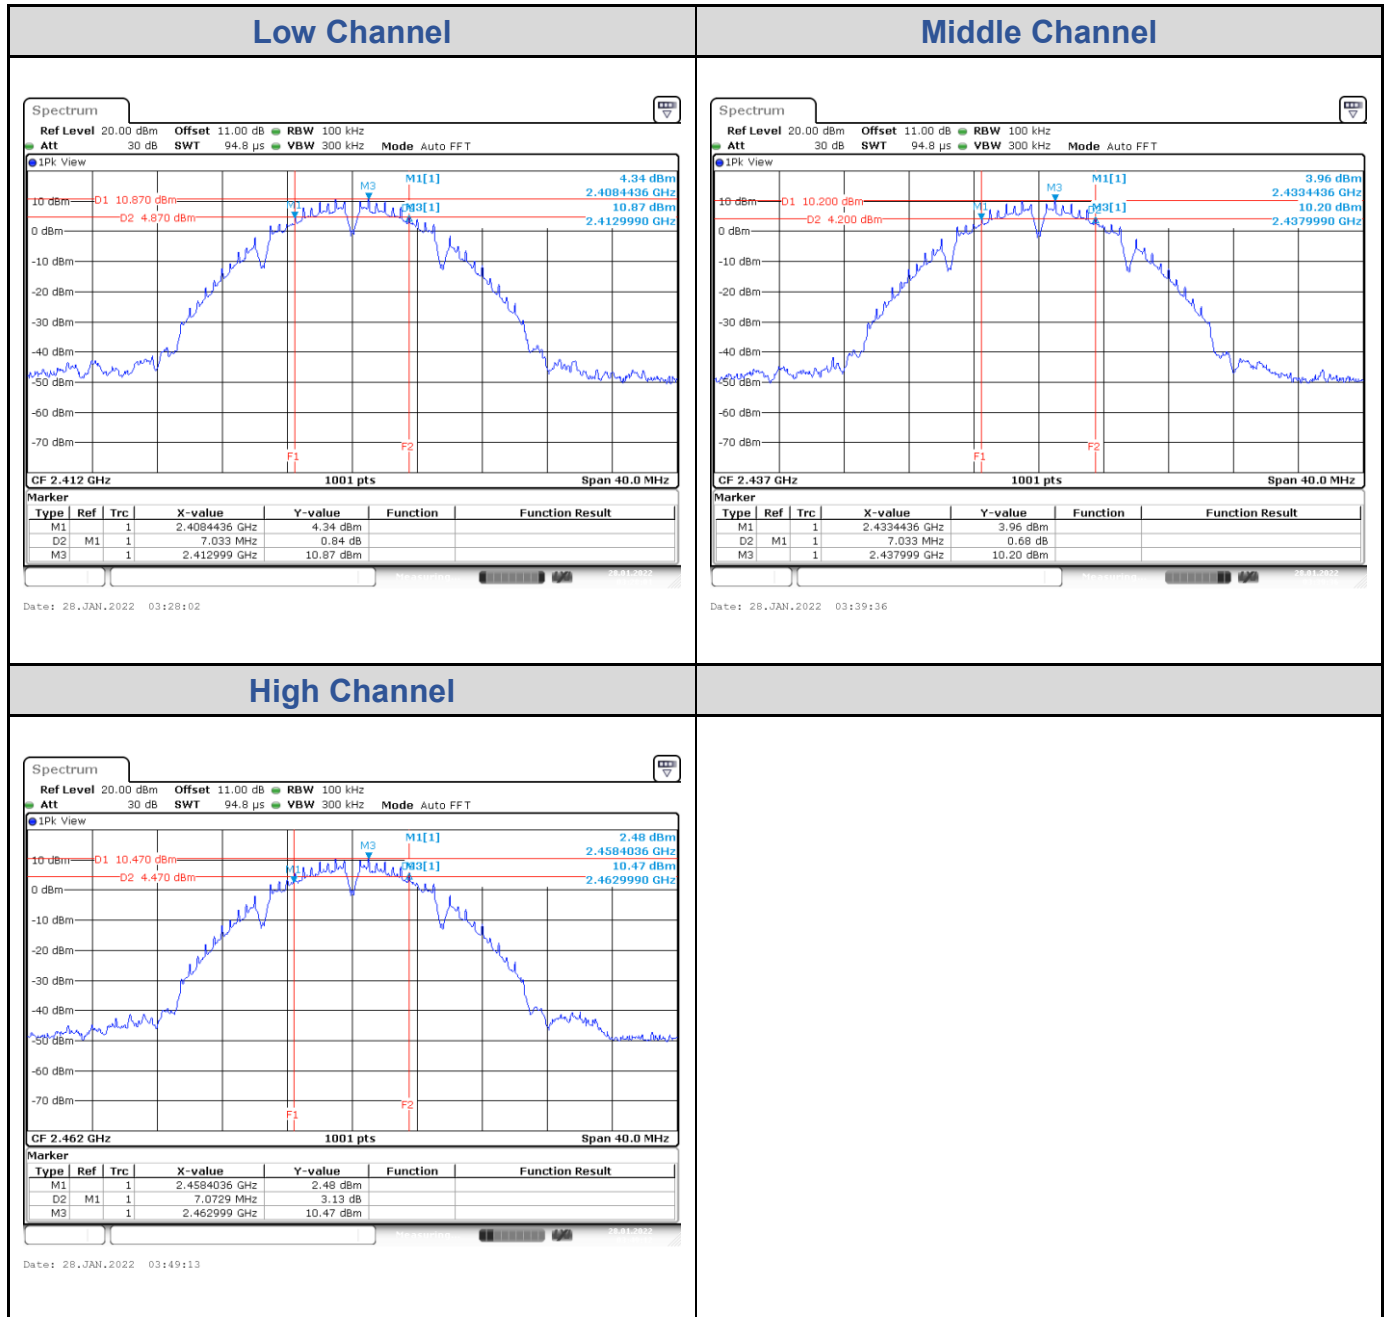

### Test Result of 6 dB Bandwidth

#### 802.11b: 4TX

Channel	Channel Frequency (MHz)	6 dB Bandwidth (MHz)				Limit (MHz)	Result
		Chain 0	Chain 1	Chain 2	Chain 3		
Low Channel	2412	7.03	7.03	7.03	7.07	> 0.5	Pass
Middle Channel	2437	7.03	7.07	7.03	7.03	> 0.5	Pass
High Channel	2462	7.07	7.07	7.07	7.07	> 0.5	Pass

<Chain 0>

<Chain 1>

**<Chain 2>**

**<Chain 3>**

**802.11g: 4TX**

Channel	Channel Frequency (MHz)	6 dB Bandwidth (MHz)				Limit (MHz)	Result
		Chain 0	Chain 1	Chain 2	Chain 3		
Low Channel	2412	16.30	16.30	16.30	16.30	> 0.5	Pass
Middle Channel	2437	16.30	16.30	16.26	16.30	> 0.5	Pass
High Channel	2462	16.30	16.30	16.26	16.30	> 0.5	Pass