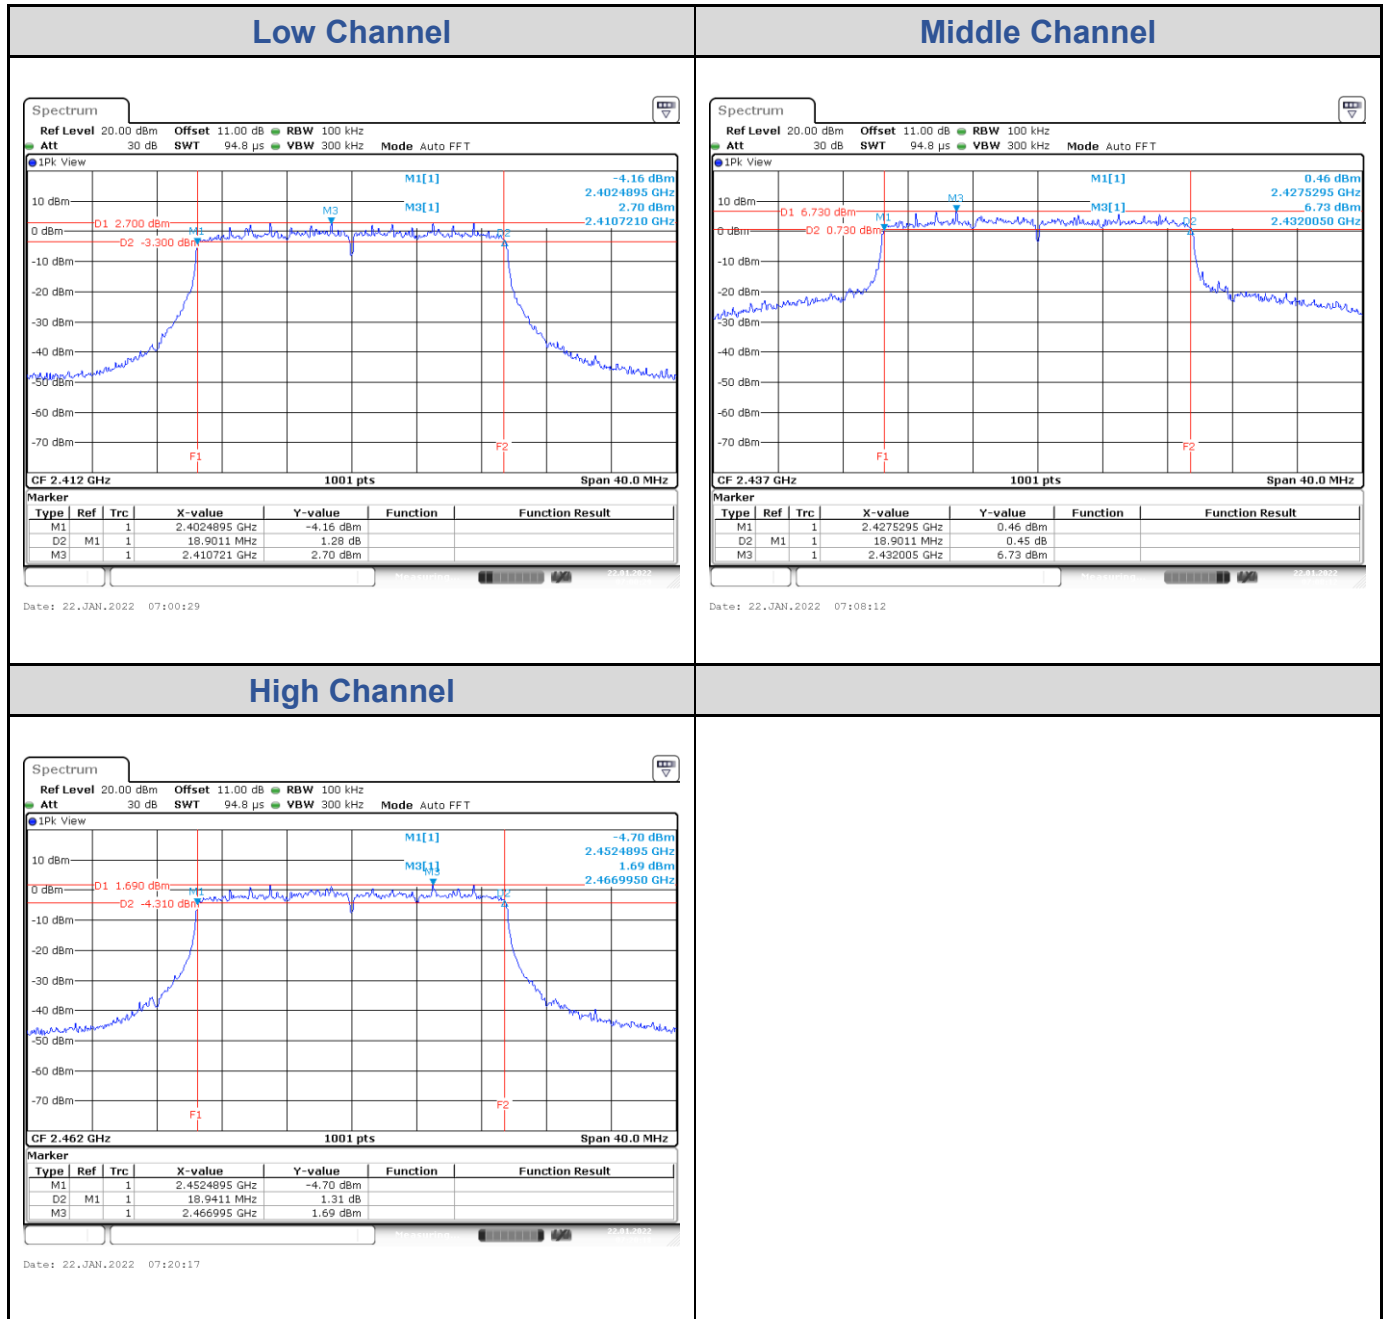

## &lt;Chain 0&gt;

<Chain 1>

**<Chain 2>**

**<Chain 3>**

**802.11ax HE20: 4TX**

Channel	Channel Frequency (MHz)	6 dB Bandwidth (MHz)				Limit (MHz)	Result
		Chain 0	Chain 1	Chain 2	Chain 3		
Low Channel	2412	18.54	18.78	18.90	18.70	> 0.5	Pass
Middle Channel	2437	18.74	18.70	18.90	18.90	> 0.5	Pass
High Channel	2462	18.66	18.94	18.94	18.86	> 0.5	Pass

**<Chain 0>**

<Chain 1>

**<Chain 2>**

**<Chain 3>**

**802.11ax HE40: 4TX**

Channel	Channel Frequency (MHz)	6 dB Bandwidth (MHz)				Limit (MHz)	Result
		Chain 0	Chain 1	Chain 2	Chain 3		
Low Channel	2422	37.80	37.88	37.96	37.88	> 0.5	Pass
Middle Channel	2437	37.88	37.80	37.80	37.80	> 0.5	Pass
High Channel	2452	37.64	37.80	38.04	37.88	> 0.5	Pass

## Test Result of 99% Occupied Bandwidth