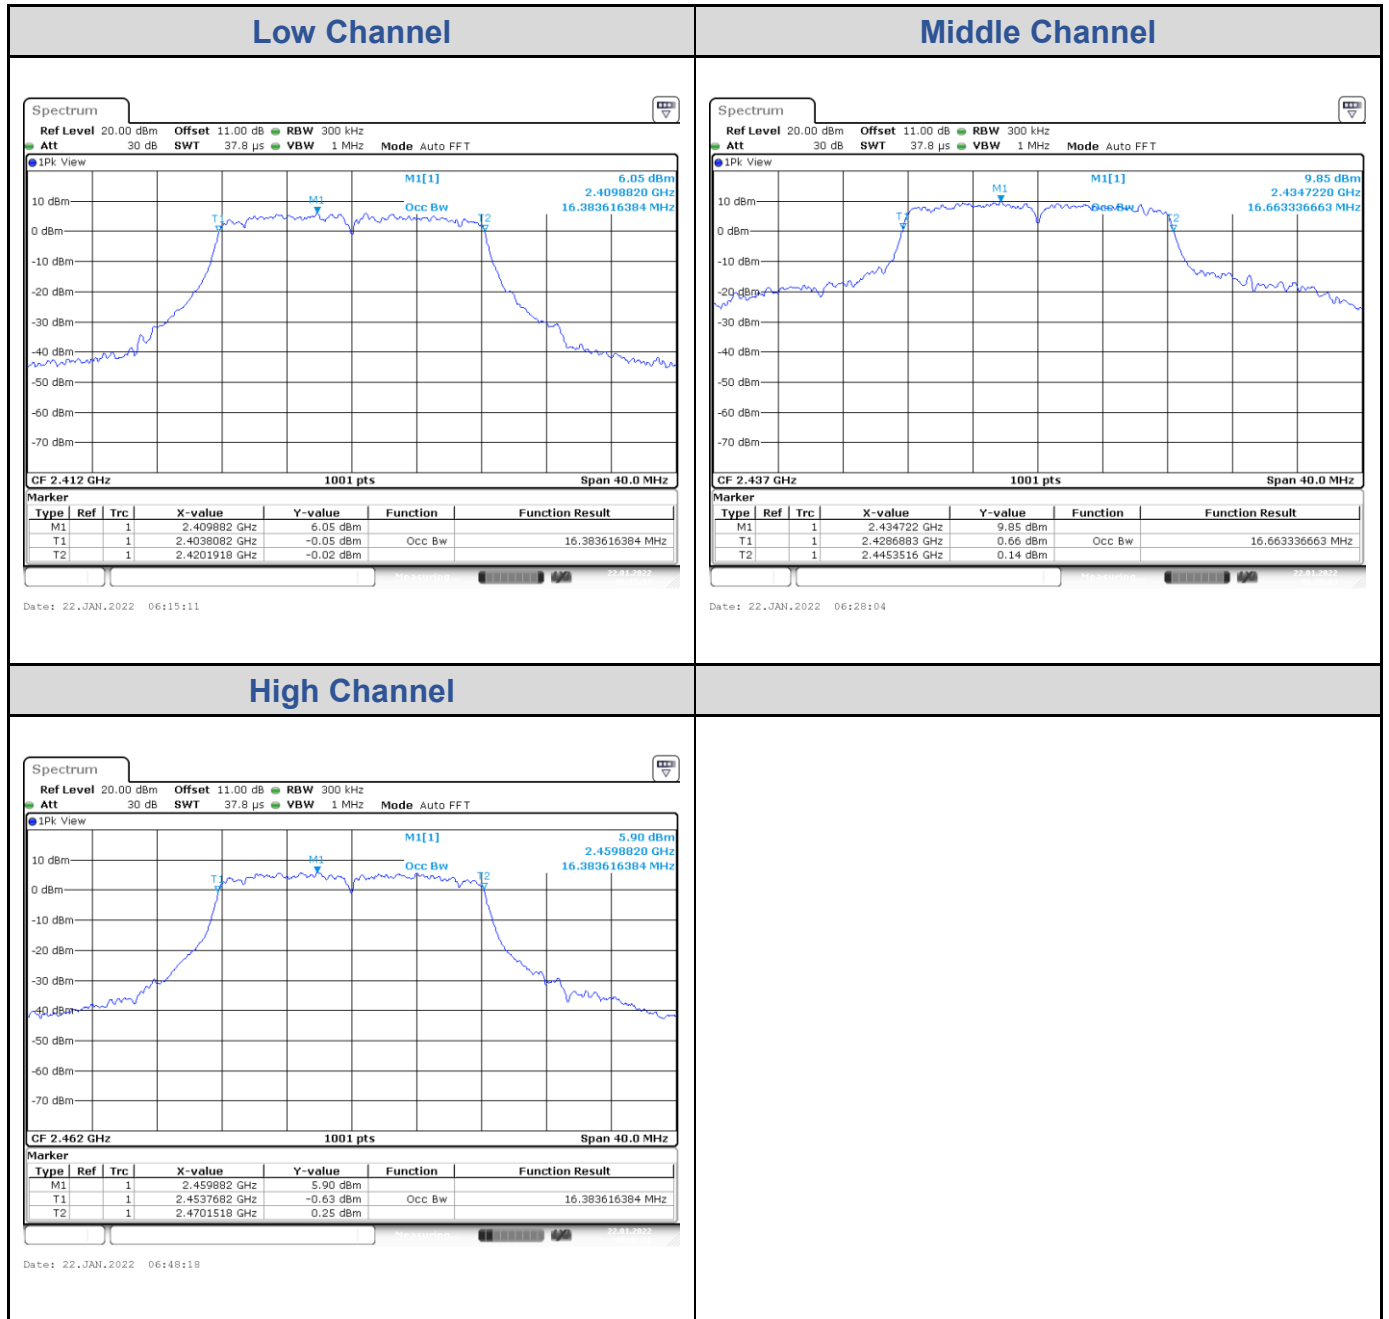

## Test Result of 99% Occupied Bandwidth

### 802.11b: 4TX

Channel	Channel Frequency (MHz)	99% Bandwidth (MHz)			
		Chain 0	Chain 1	Chain 2	Chain 3
Low Channel	2412	12.75	12.91	12.87	12.79
Middle Channel	2437	12.95	12.91	12.91	12.83
High Channel	2462	12.91	12.99	12.95	12.95

#### <Chain 0>

<Chain 1>

<Chain 2>

**<Chain 3>**

**802.11g: 4TX**

Channel	Channel Frequency (MHz)	99% Bandwidth (MHz)			
		Chain 0	Chain 1	Chain 2	Chain 3
Low Channel	2412	16.58	16.42	16.38	16.42
Middle Channel	2437	16.94	16.82	16.66	16.62
High Channel	2462	16.50	16.46	16.38	16.42

**<Chain 0>**

<Chain 1>

<Chain 2>

**<Chain 3>**
