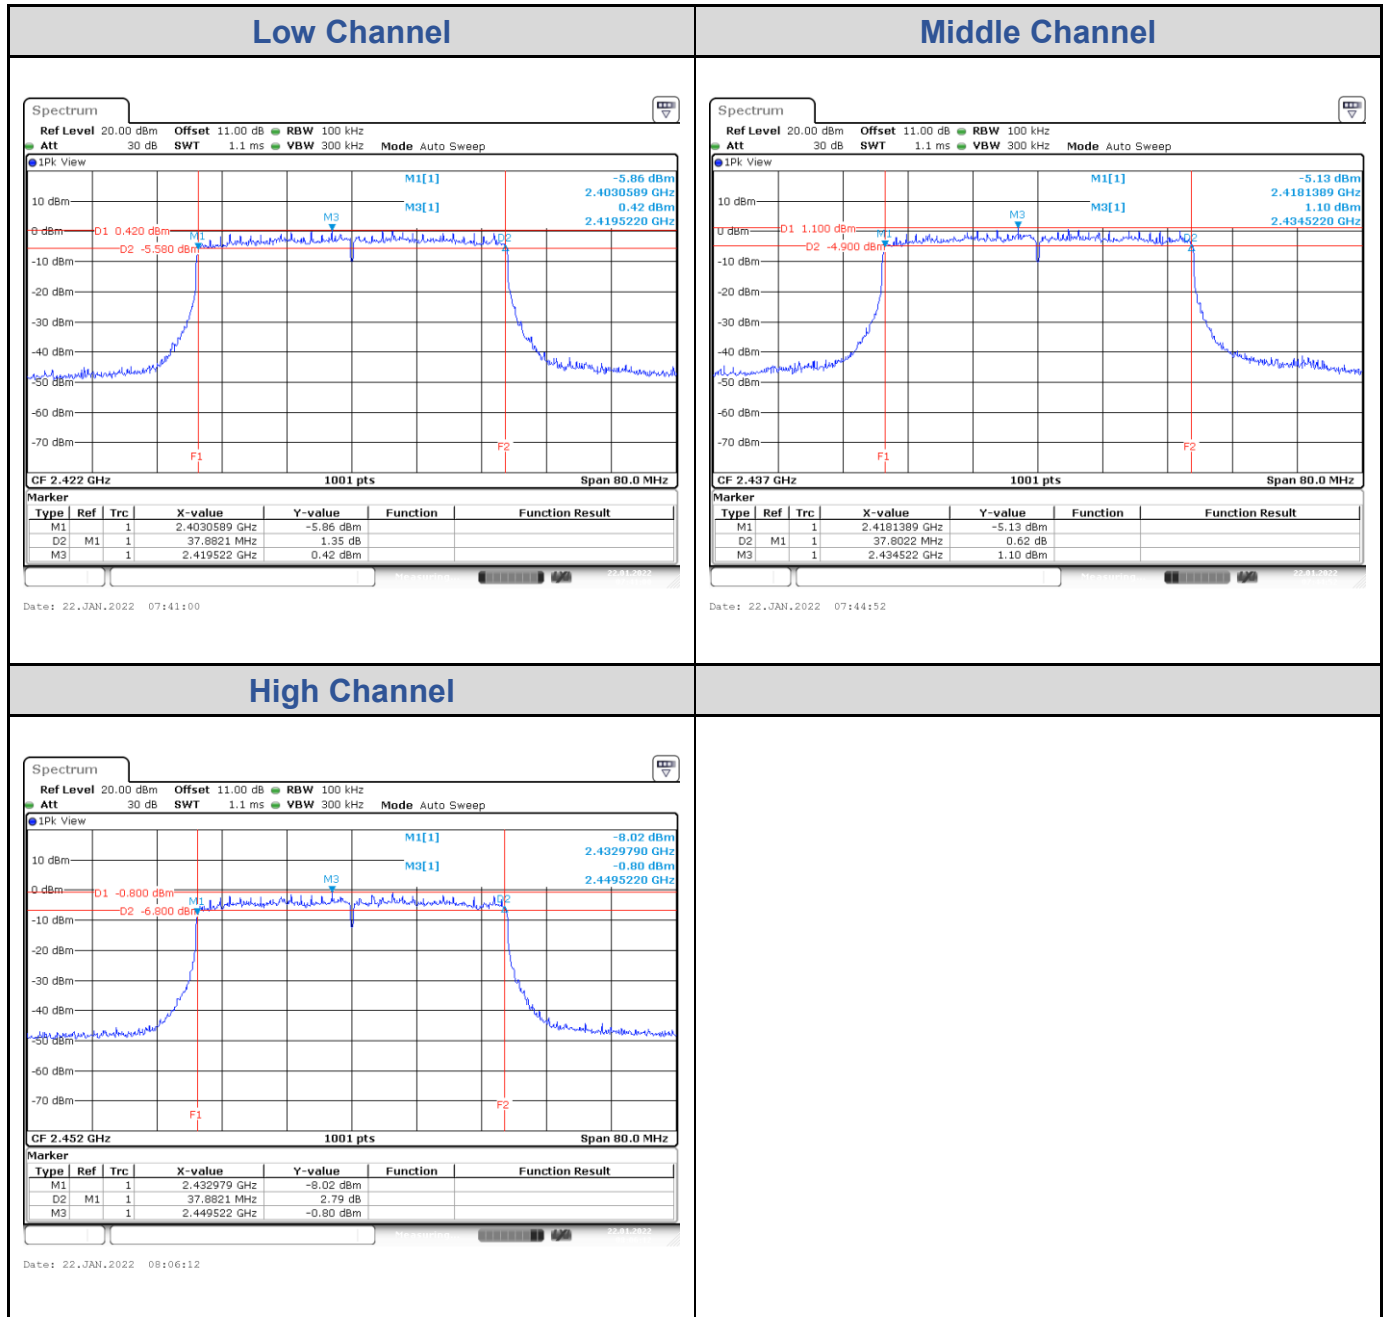

## &lt;Chain 0&gt;

<Chain 1>

**<Chain 2>**

**<Chain 3>**

**802.11ax HE20: 4TX**

Channel	Channel Frequency (MHz)	6 dB Bandwidth (MHz)				Limit (MHz)	Result
		Chain 0	Chain 1	Chain 2	Chain 3		
Low Channel	2412	18.54	18.78	18.90	18.70	> 0.5	Pass
Middle Channel	2437	18.74	18.70	18.90	18.90	> 0.5	Pass
High Channel	2462	18.66	18.94	18.94	18.86	> 0.5	Pass

**<Chain 0>**

<Chain 1>

**<Chain 2>**

**<Chain 3>**

**802.11ax HE40: 4TX**

Channel	Channel Frequency (MHz)	6 dB Bandwidth (MHz)				Limit (MHz)	Result
		Chain 0	Chain 1	Chain 2	Chain 3		
Low Channel	2422	37.80	37.88	37.96	37.88	> 0.5	Pass
Middle Channel	2437	37.88	37.80	37.80	37.80	> 0.5	Pass
High Channel	2452	37.64	37.80	38.04	37.88	> 0.5	Pass

**<Chain 0>**

<Chain 1>

**<Chain 2>**

**<Chain 3>**

## Test Result of 99% Occupied Bandwidth