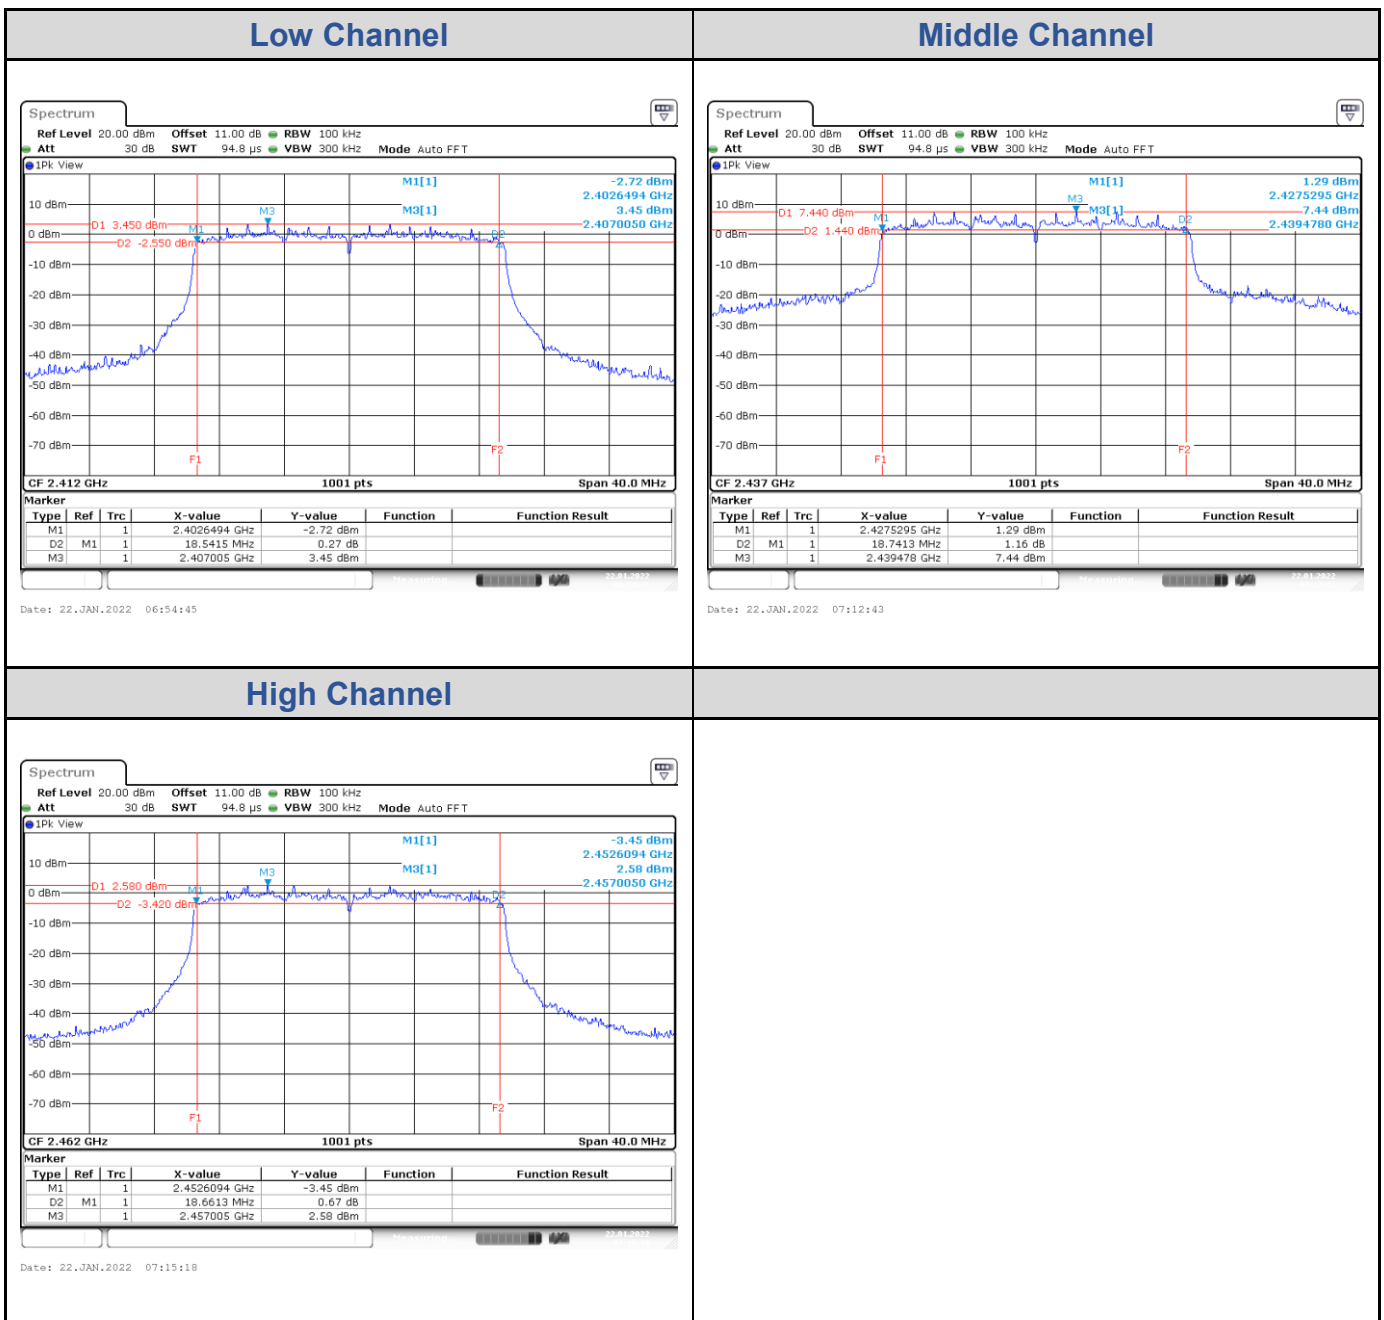

<Chain 0>

<Chain 1>

**<Chain 2>**

**<Chain 3>**

**802.11g: 4TX**

Channel	Channel Frequency (MHz)	6 dB Bandwidth (MHz)				Limit (MHz)	Result
		Chain 0	Chain 1	Chain 2	Chain 3		
Low Channel	2412	16.30	16.30	16.30	16.30	> 0.5	Pass
Middle Channel	2437	16.30	16.30	16.26	16.30	> 0.5	Pass
High Channel	2462	16.30	16.30	16.26	16.30	> 0.5	Pass

## &lt;Chain 0&gt;

<Chain 1>

**<Chain 2>**

**<Chain 3>**

**802.11ax HE20: 4TX**

Channel	Channel Frequency (MHz)	6 dB Bandwidth (MHz)				Limit (MHz)	Result
		Chain 0	Chain 1	Chain 2	Chain 3		
Low Channel	2412	18.54	18.78	18.90	18.70	> 0.5	Pass
Middle Channel	2437	18.74	18.70	18.90	18.90	> 0.5	Pass
High Channel	2462	18.66	18.94	18.94	18.86	> 0.5	Pass

**<Chain 0>**

<Chain 1>

**<Chain 2>**

**<Chain 3>**

**802.11ax HE40: 4TX**

Channel	Channel Frequency (MHz)	6 dB Bandwidth (MHz)				Limit (MHz)	Result
		Chain 0	Chain 1	Chain 2	Chain 3		
Low Channel	2422	37.80	37.88	37.96	37.88	> 0.5	Pass
Middle Channel	2437	37.88	37.80	37.80	37.80	> 0.5	Pass
High Channel	2452	37.64	37.80	38.04	37.88	> 0.5	Pass

## Test Result of 99% Occupied Bandwidth