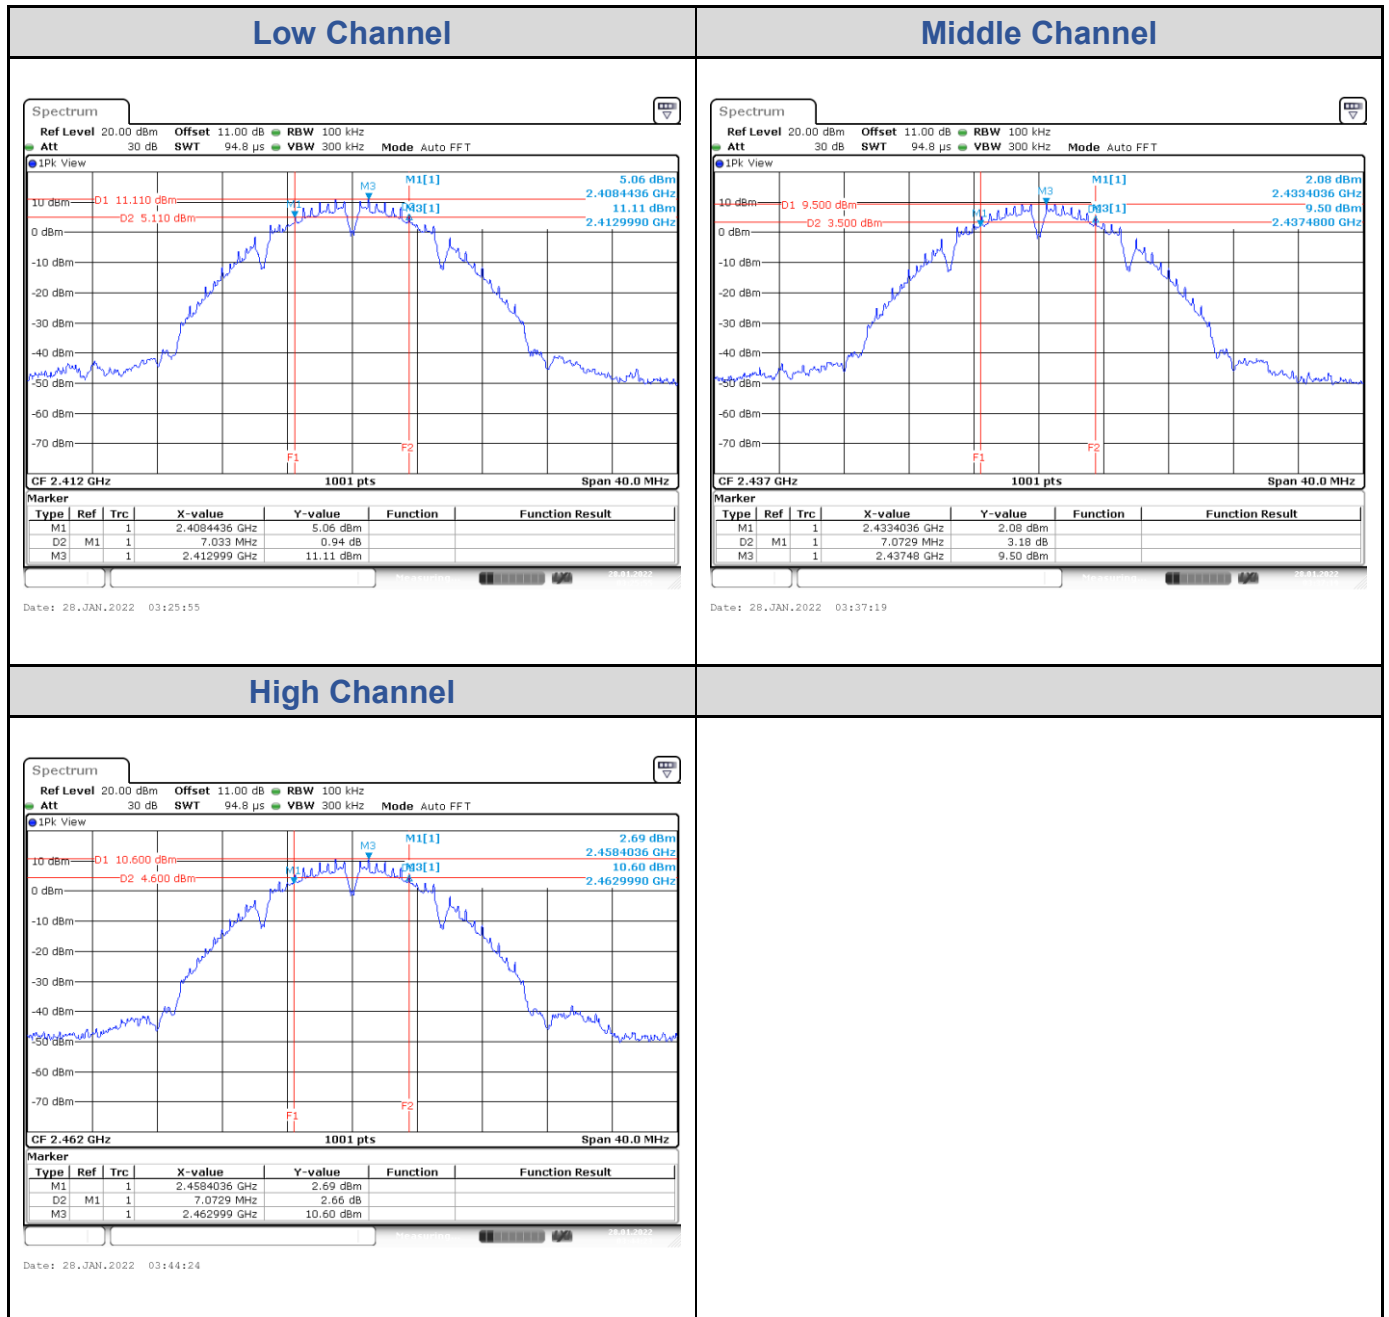

<Chain 1>