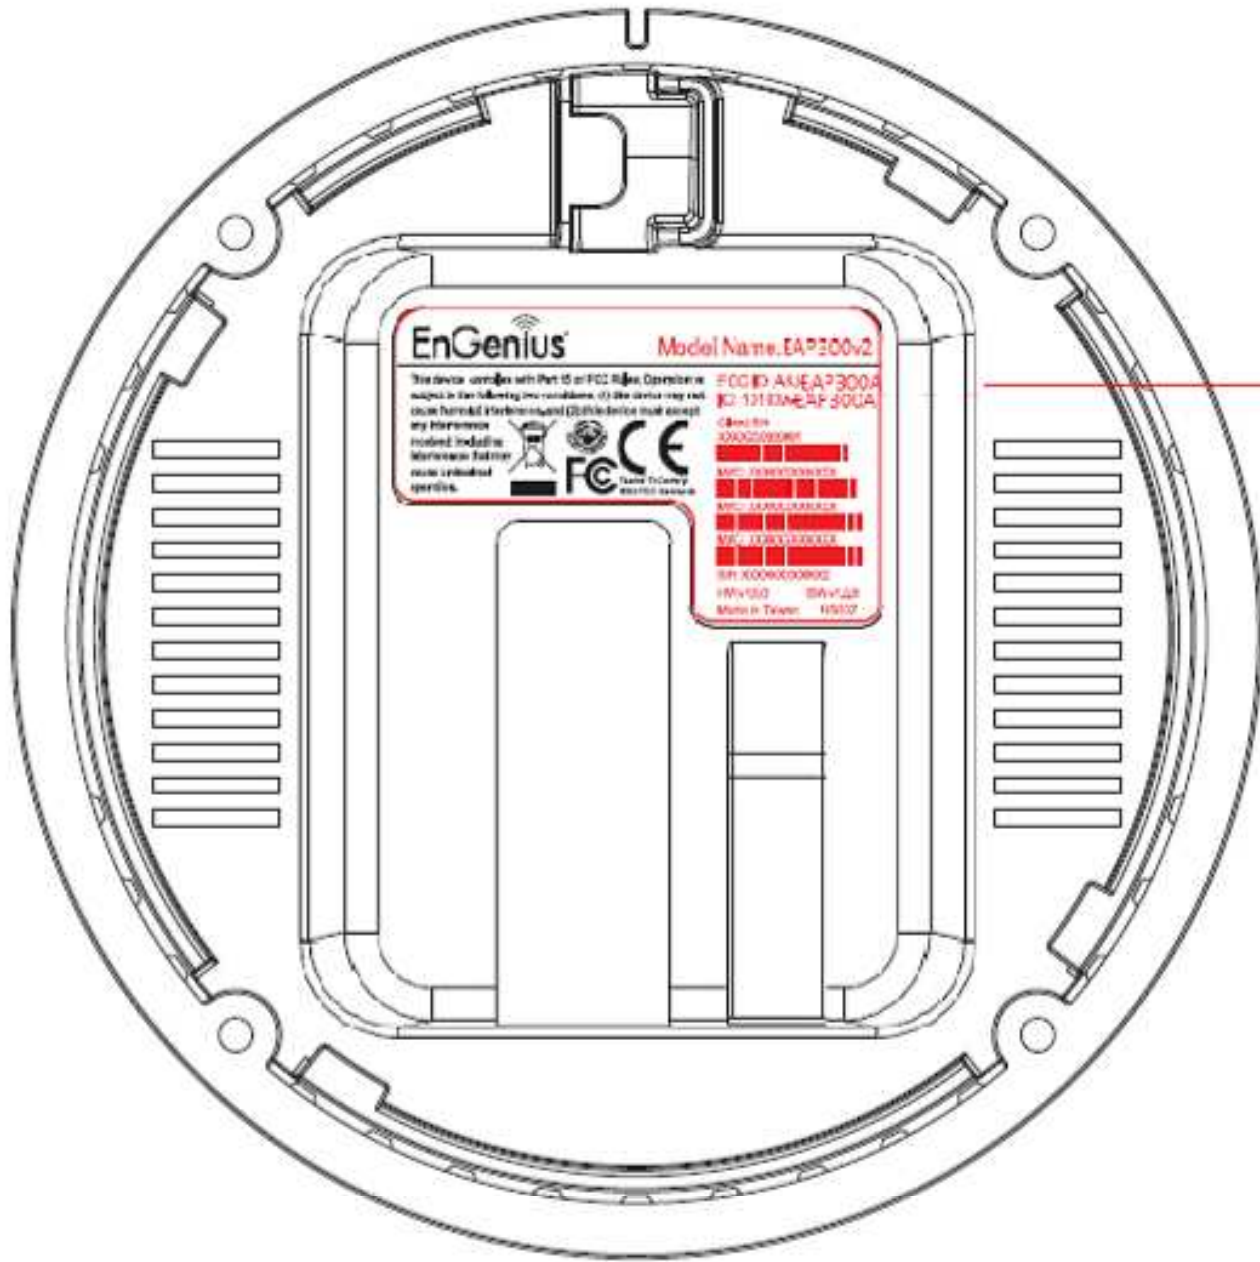

80

60

30

0

Model name:  
 EAPXXX: EAPXXX  
 FCC ID & IC ID For:  
 EAPXXX:  
 FCC ID: A8J-EAPXXX  
 IC: 10103A-EAPXXX