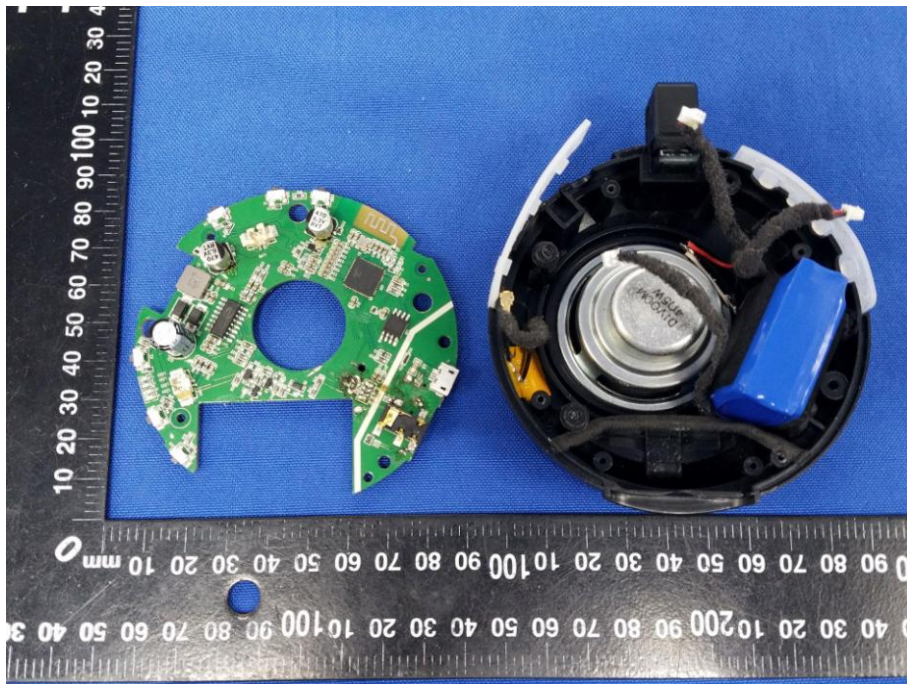

Appendix B: Photographs of EUT

FCC ID: A8IVOOMBOX-TREK

Product: Bluetooth Speaker

Model: Voombox-trek

Internal Photos

This PCB antenna is inactive.

Bluetooth
Antenna