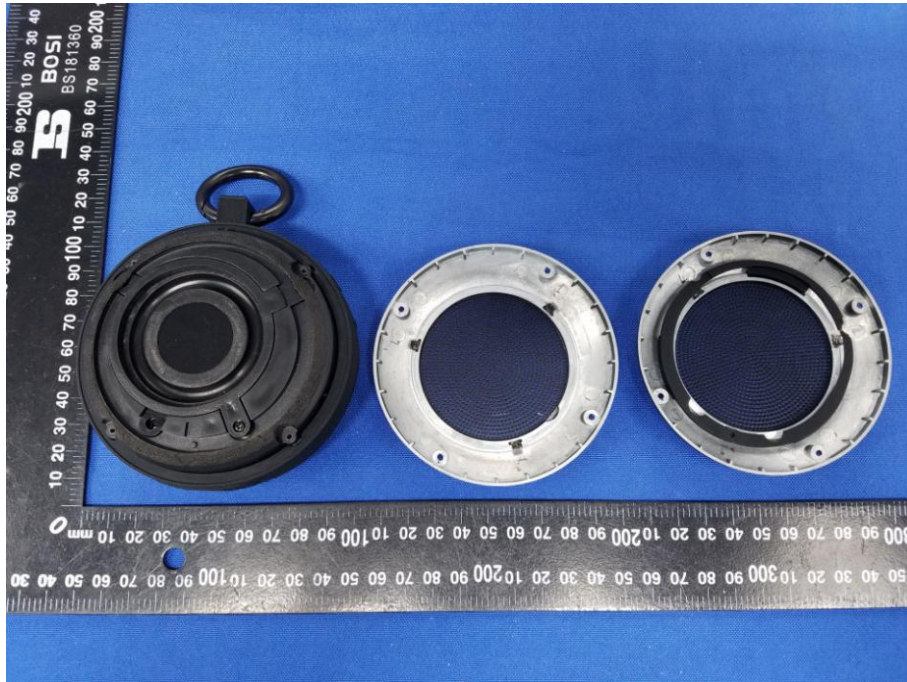

Appendix B: Photographs of EUT

FCC ID: A8IVOOMBOX-TREK

Product: Bluetooth Speaker

Model: Voombox-trek

Internal Photos

This PCB antenna is inactive.

Bluetooth
Antenna