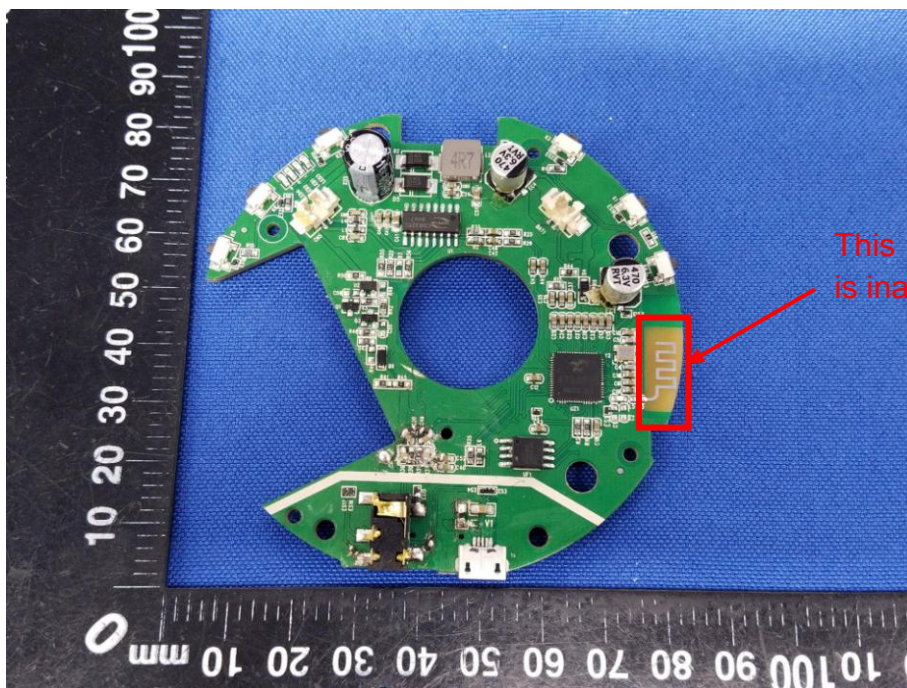

Appendix B: Photographs of EUT

FCC ID: A8IVOOMBOX-TREK

Product: Bluetooth Speaker

Model: Voombox-trek

Internal Photos

This PCB antenna is inactive.

Bluetooth
Antenna