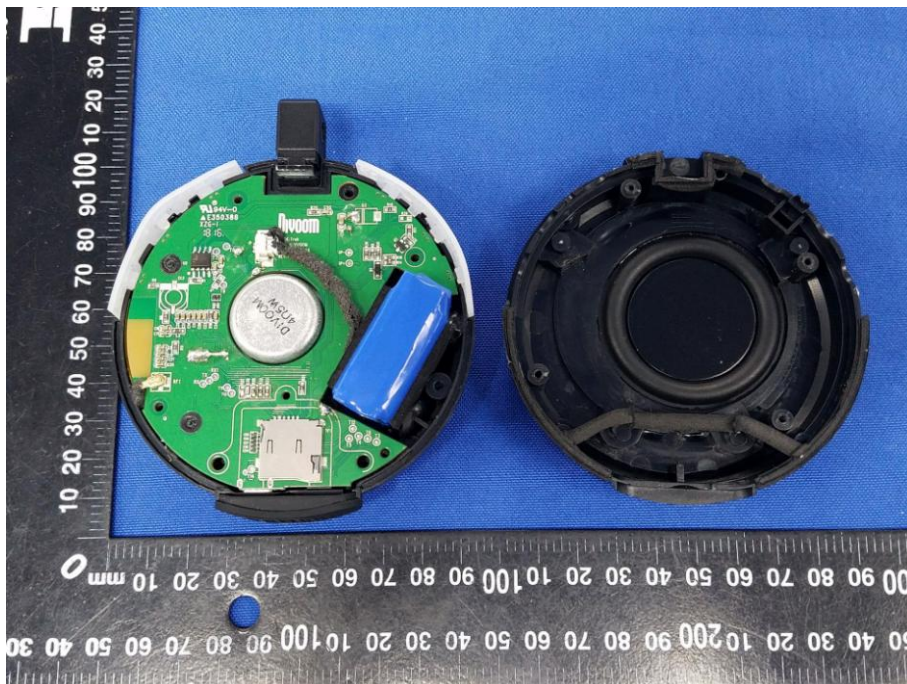

Appendix B: Photographs of EUT

FCC ID: A8IVOOMBOX-TREK

Product: Bluetooth Speaker

Model: Voombox-trek

Internal Photos

This PCB antenna is inactive.

Bluetooth
Antenna