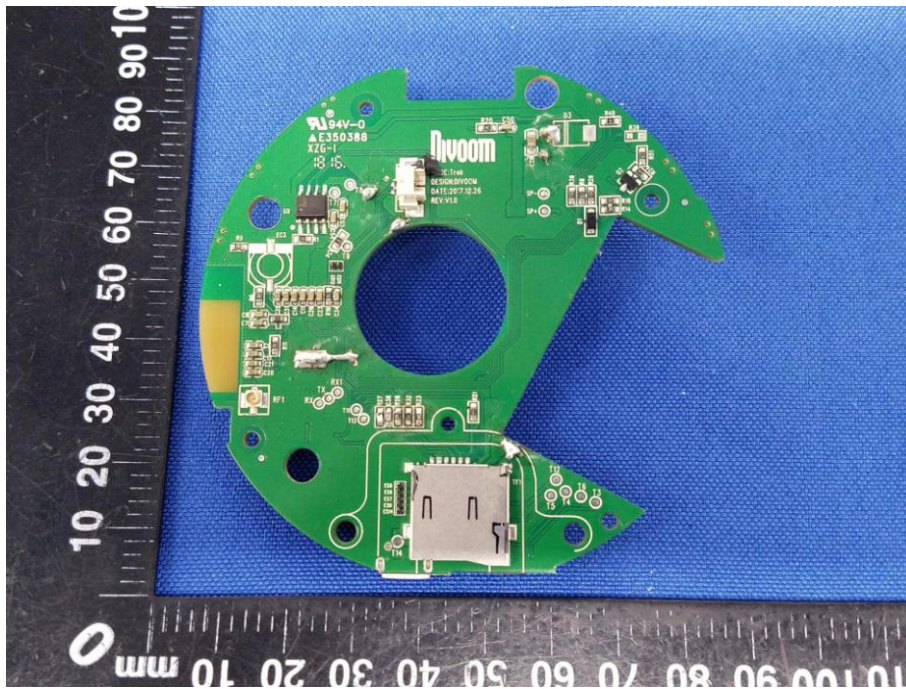

Appendix B: Photographs of EUT

FCC ID: A8IVOOMBOX-TREK

Product: Bluetooth Speaker

Model: Voombox-trek

Internal Photos

This PCB antenna is inactive.

Bluetooth
Antenna