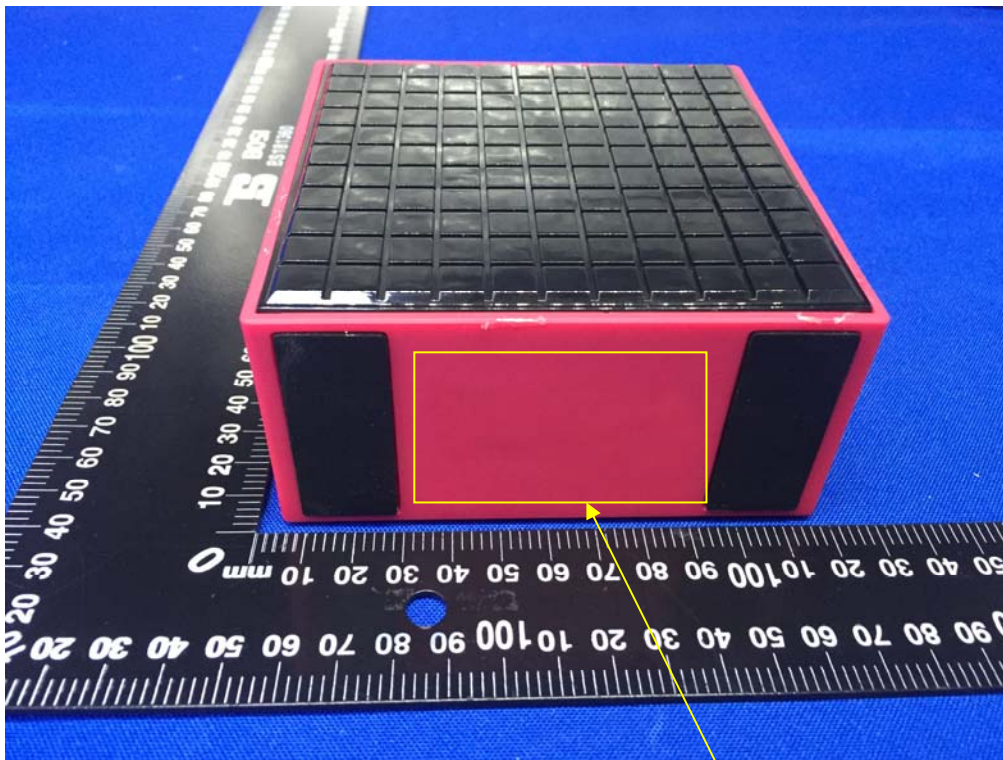

# Label Artwork and location

**Product: TimeBox**

**Model: TimeBox**

**Label Size: L\*W=60\*30mm**

Label Location