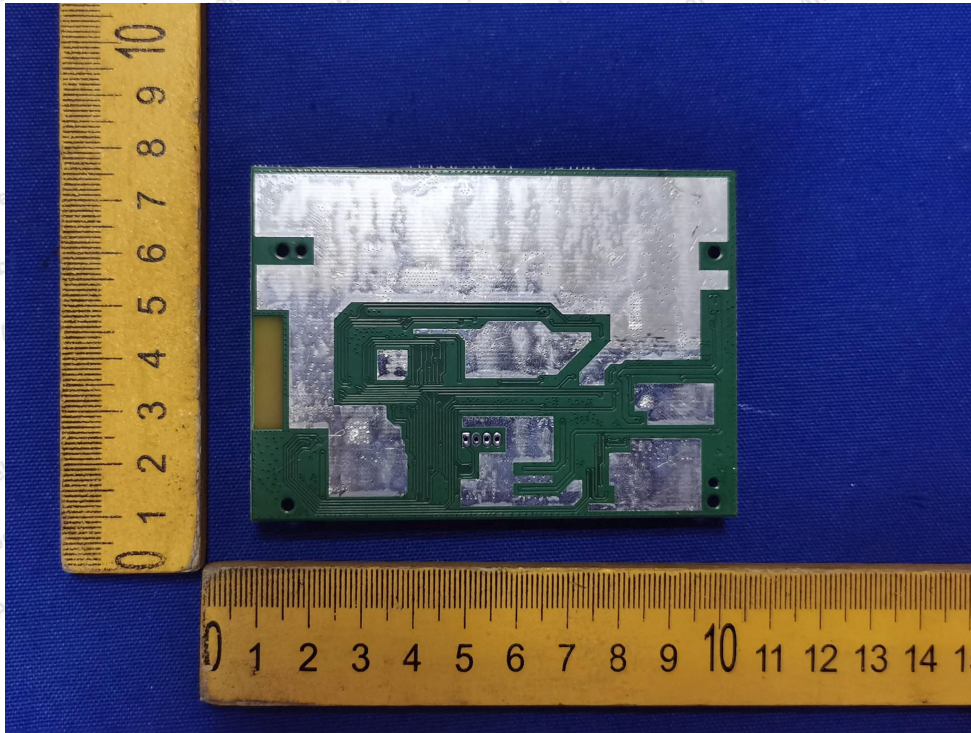

Code: AB-RF-05-b

Hotline

400-003-0500

www.anbotek.com.cn

BT ANT

Shenzhen Anbotek Compliance Laboratory Limited

Address: 1/F., Building D, Sogood Science and Technology Park, Sanwei Community, Hangcheng Street, Bao'an District, Shenzhen, Guangdong, China.
Tel: (86) 0755-26066440 Fax: (86) 0755-26014772 Email: service@anbotek.com