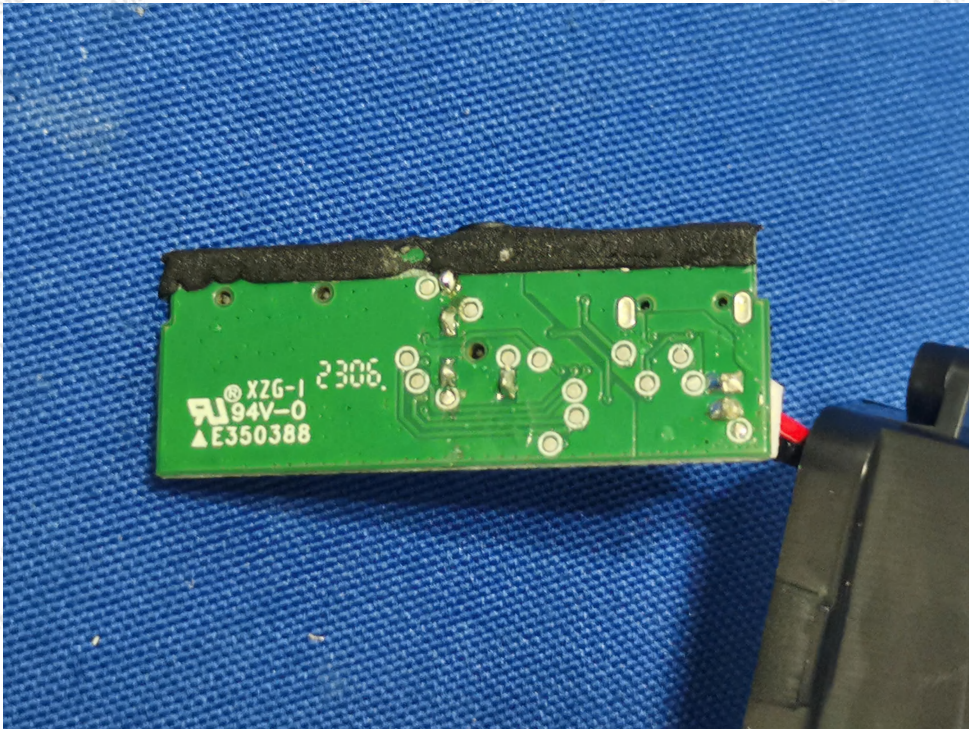

Code: AB-RF-05-b

Hotline

400-003-0500

www.anbotek.com.cn

BT ANT

Shenzhen Anbotek Compliance Laboratory Limited

Address: 1/F., Building D, Sogood Science and Technology Park, Sanwei Community, Hangcheng Street, Bao'an District, Shenzhen, Guangdong, China.
Tel: (86) 0755-26066440 Fax: (86) 0755-26014772 Email: service@anbotek.com