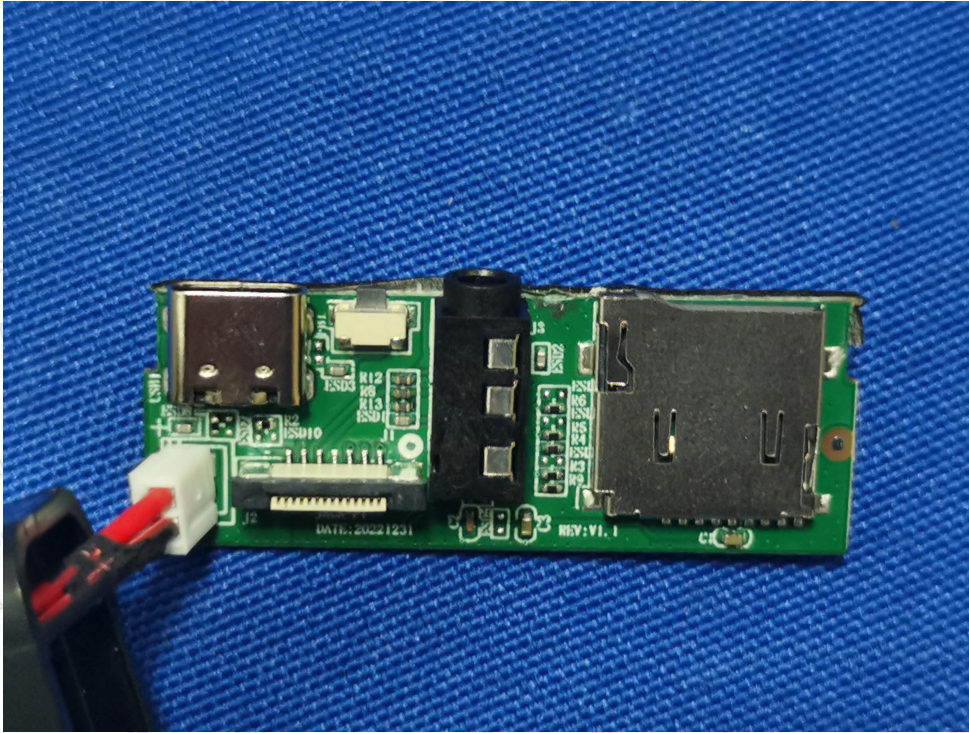

Code: AB-RF-05-b

Hotline

400-003-0500

www.anbotek.com.cn

BT ANT

Shenzhen Anbotek Compliance Laboratory Limited

Address: 1/F., Building D, Sogood Science and Technology Park, Sanwei Community, Hangcheng Street, Bao'an District, Shenzhen, Guangdong, China.
Tel: (86) 0755-26066440 Fax: (86) 0755-26014772 Email: service@anbotek.com