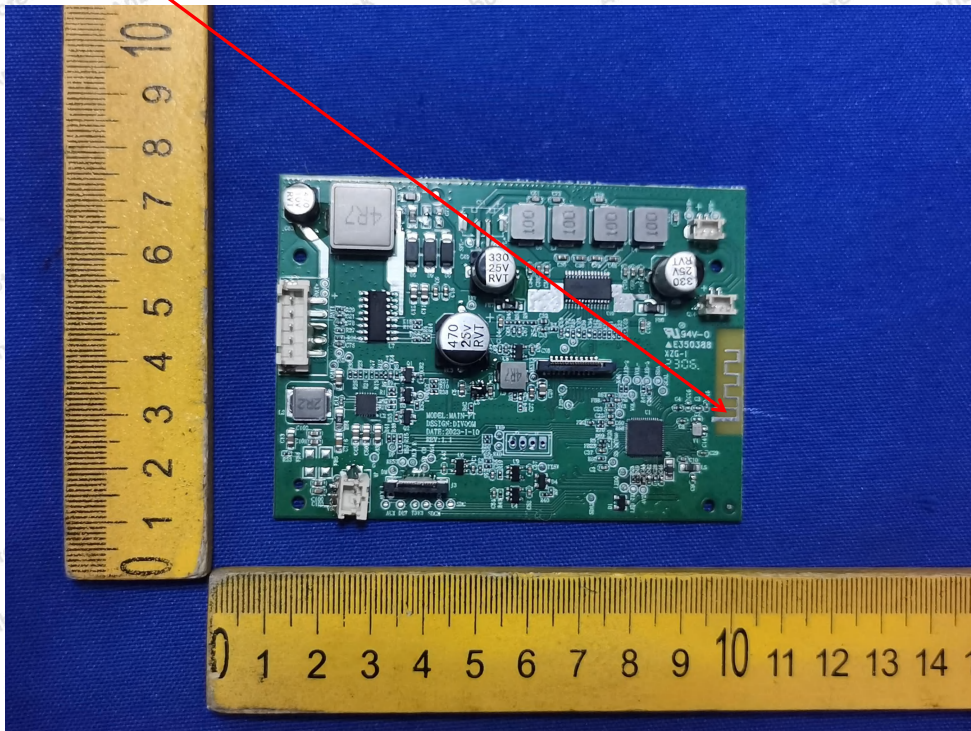

Code: AB-RF-05-b

Hotline

400-003-0500

www.anbotek.com.cn

BT ANT

Shenzhen Anbotek Compliance Laboratory Limited

Address: 1/F., Building D, Sogood Science and Technology Park, Sanwei Community, Hangcheng Street, Bao'an District, Shenzhen, Guangdong, China.
Tel: (86) 0755-26066440 Fax: (86) 0755-26014772 Email: service@anbotek.com