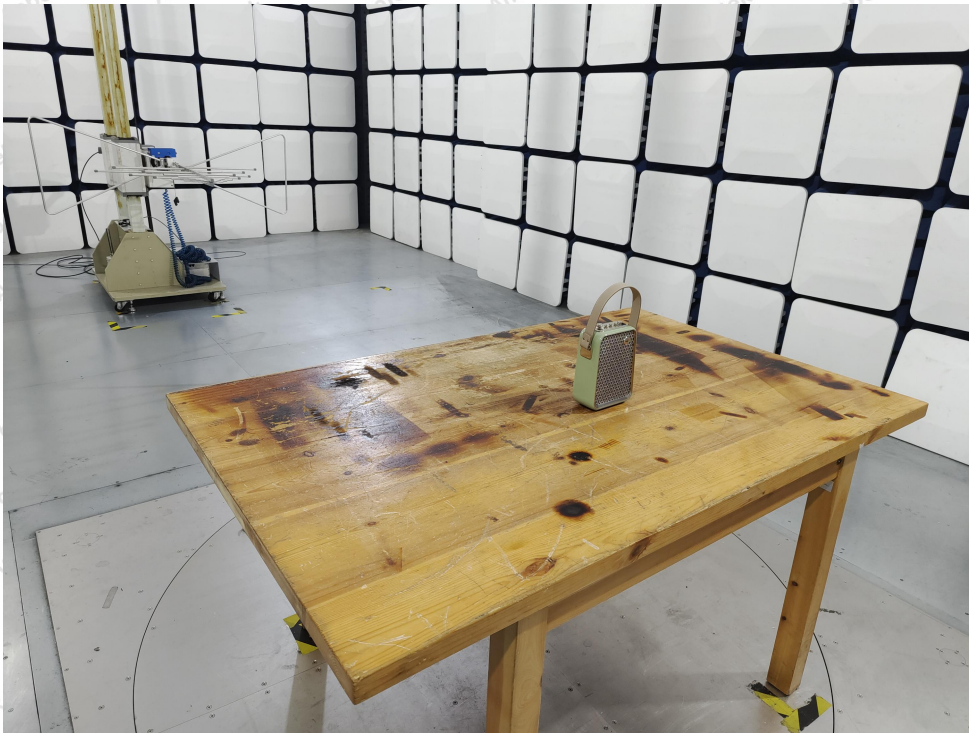

Test Setup Photograph

Photo of Conducted Emission Measurement

Photo of Radiation Emission Test

Anbotek

Product Safety

Shenzhen Anbotek Compliance Laboratory Limited

Address: 1/F., Building D, Sogood Science and Technology Park, Sanwei Community, Hangcheng Street, Bao'an District, Shenzhen, Guangdong, China.
Tel: (86) 0755-26066440 Fax: (86) 0755-26014772 Email: service@anbotek.com