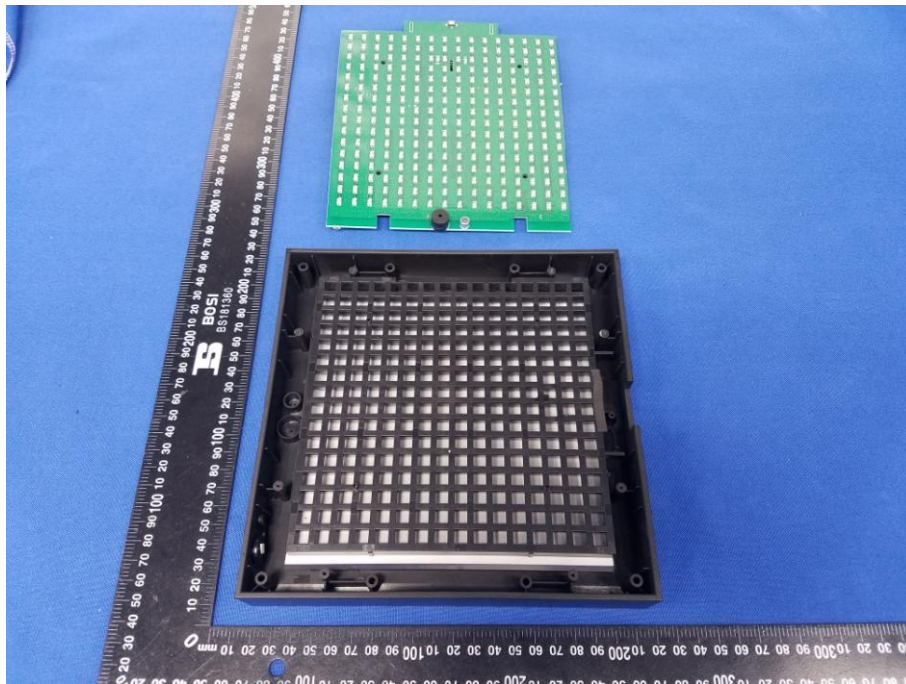

Appendix B: Photographs of EUT

FCC ID: A8IPIXOO

Product: Pixel Photo Fram

Model: Pixoo

Internal Photos

Antenna