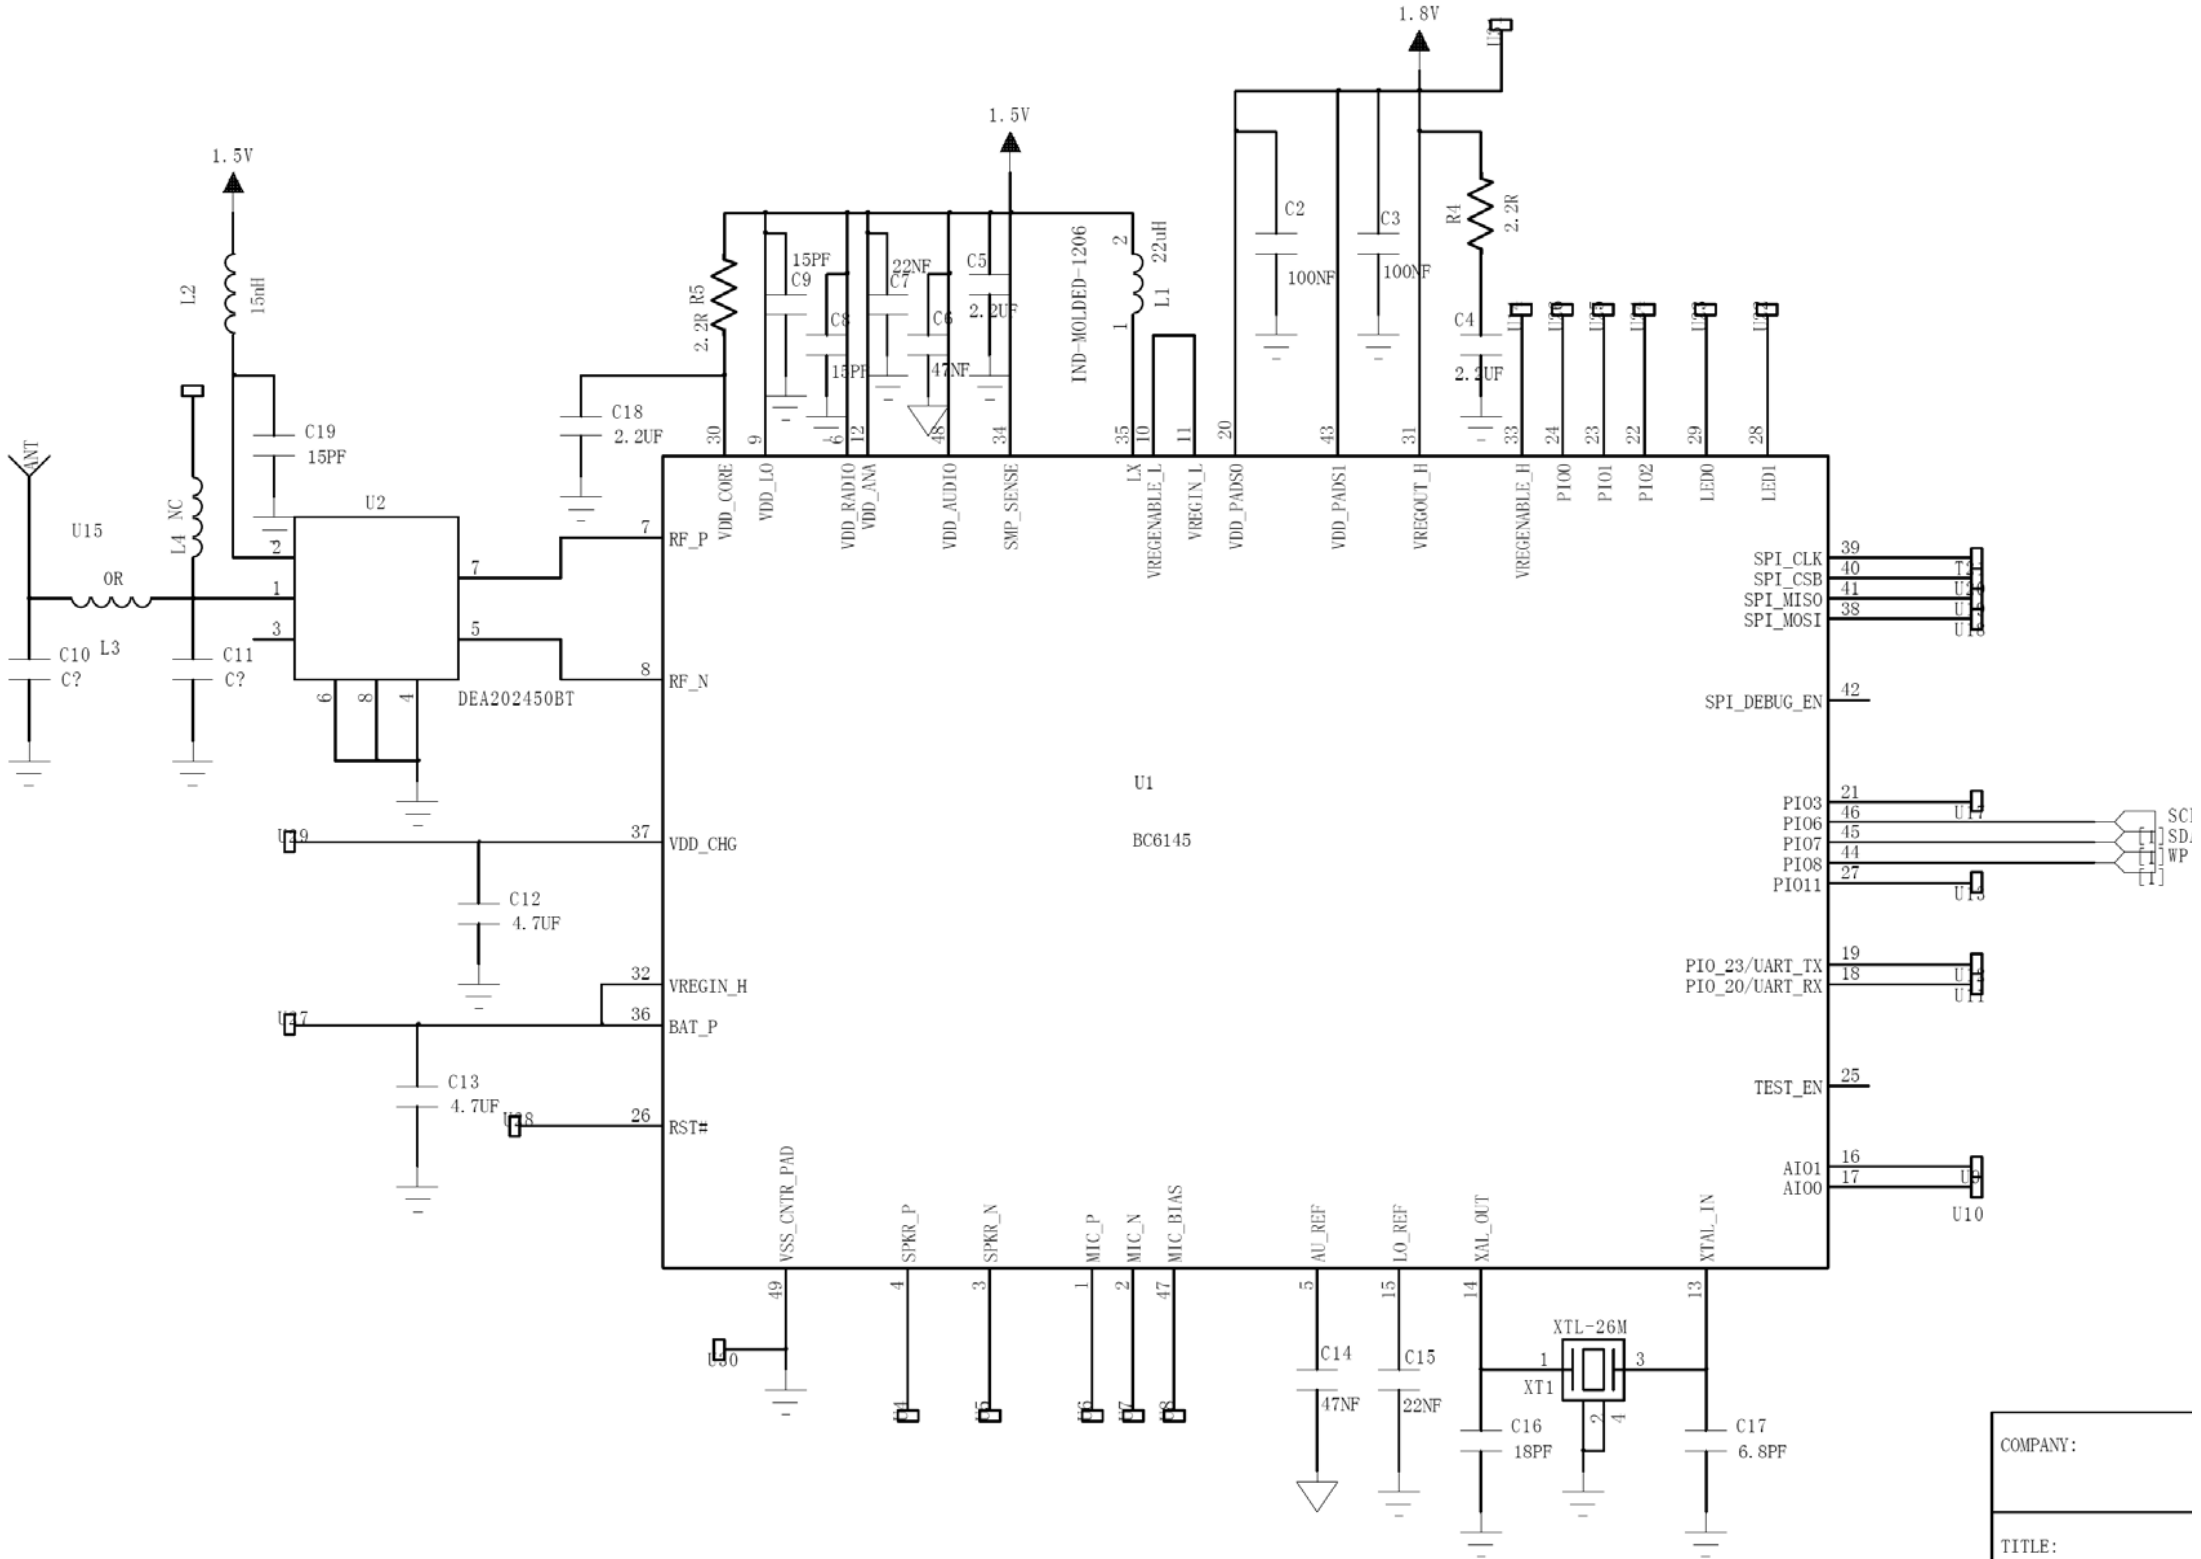

E			
D			
C			
B			
A	PROTOTYPE-A3	2012.08.10	TYP
ISS	CHANG RECORDS	DATE	REVISER

Bluetune-pop	REV	SHEET	MODEL:	DATE:2012.08.10
TITLE:Schematic	A	1/1	UNIT: N/A	SCALE: Free
MATERIAL:N/A	NO.		APPROVAL	CHECKED
COATING:N/A	DRAWER: TYP			DESIGN
Shenzhen Divoom Telnology Co.,Ltd.				TYP
				2012.08.10