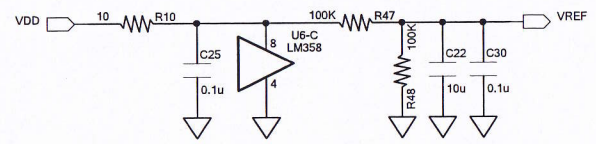

E			
D			
C			
B			
A	PROTOTYPE-A3	2012.08.10	TYP
ISS	CHANG RECORDS	DATE	REVISER

Bluetune-pop	REV	SHEET	MODEL:	DATE:2012.08.10
TITLE:Schematic	A	1/1	UNIT: N/A	SCALE: Free
MATERIAL:N/A	NO.		APPROVAL	CHECKED
COATING:N/A	DRAWER: TYP			DESIGN
Shenzhen Divoom Telnology Co.,Ltd.				TYP
				2012.08.10