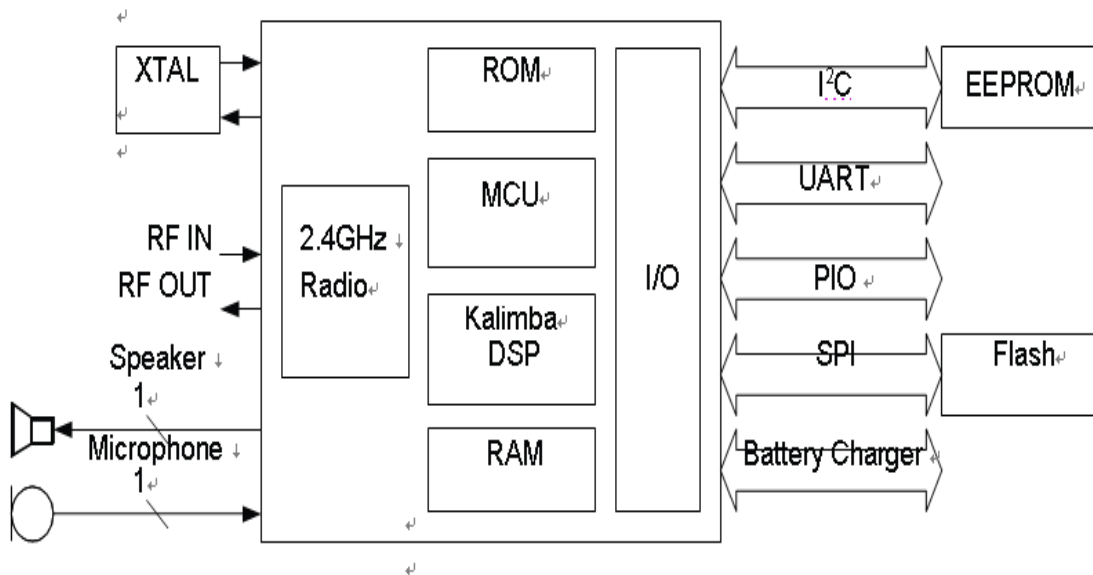

1、F-3098 框架图