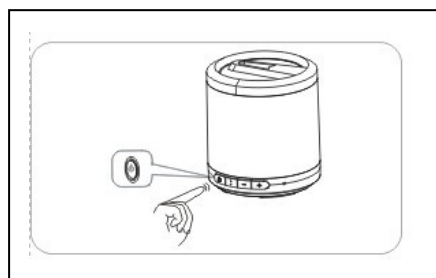

Connection

Listen to your Bluetooth-Enabled music player

1. long press and hold the "Power Button" to turn on your Multimedia Speaker System
2. Press and hold the Pairing Button for 3 seconds till LED begins to alternate red and blue
3. put your audio device in Bluetooth pairing mode, your device will search for the Multimedia Speaker System, if you are asked for a passkey, enter 0000
4. start your audio device playing
5. make sure your audio device is within range of the Multimedia Speaker System (approximately 10 meters) Once paired, the LED will show blue with sustained light.
6. adjust the volume.
7. find your desired song.