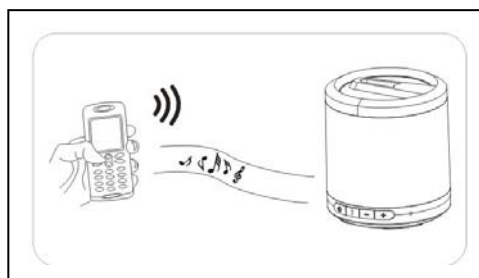

This device and its antenna(s) must not be co-located or operating in conjunction with any other antenna or transmitter.

Welcome:

Thank you for purchasing this product.

Bluetooth Multimedia Speaker System. It can simply connect wirelessly to your Bluetooth-enabled devices and can also link to any of your wired speakers to enjoy wireless listening. This instruction manual will get you started and ready to make the most of your Multimedia Speaker System of your Multimedia Speaker System

Package Contents:

The package contains the following:

1 pc of Multimedia Speaker System

1 pc of micro USB recharging cable

1 pc of manual

Parts:

1. Micro USB charging port
2. Audio out jack
3. Power Button
4. pairing button
5. Volume -
6. Volume +
7. 3.5mm audio cable

Connection

Listen to your Bluetooth-Enabled music player

1. long press and hold the "Power Button" to turn on your Multimedia Speaker System
2. Press and hold the Pairing Button for 3 seconds till LED begins to alternate red and blue
3. put your audio device in Bluetooth pairing mode, your device will search for the Multimedia Speaker System, if you are asked for a passkey, enter 0000
4. start your audio device playing
5. make sure your audio device is within range of the Multimedia Speaker System (approximately 10 meters) Once paired, the LED will show blue with sustained light.
6. adjust the volume.
7. find your desired song.