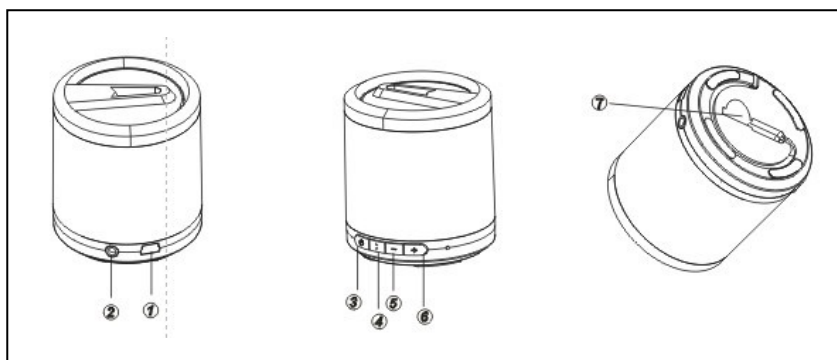

Package Contents:

The package contains the following:

1 pc of Multimedia Speaker System

1 pc of micro USB recharging cable

1 pc of manual

Parts:

1. Micro USB charging port
2. Audio out jack
3. Power Button
4. pairing button
5. Volume -
6. Volume +
7. 3.5mm audio cable