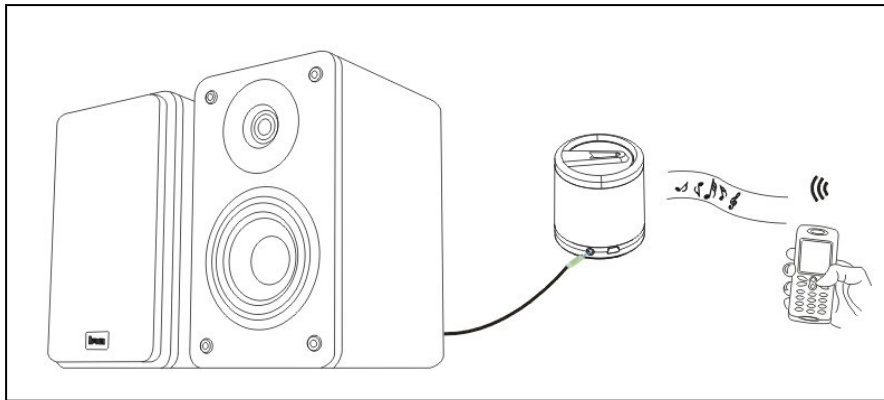

Link to any of your wired speakers to enjoy wireless stereo listening.

1. Locate a 3.5mm stereo cable (not included)
2. plug one end of the stereo cable into your wired speaker
3. plug the other end of the stereo cable into your Multimedia Speaker System's "audio out" jack
4. turn on your wired speaker
5. turn on your Multimedia Speaker System
6. pairing with your Bluetooth-enabled audio device (refer the above operation steps)
7. enjoy wireless stereo listening...