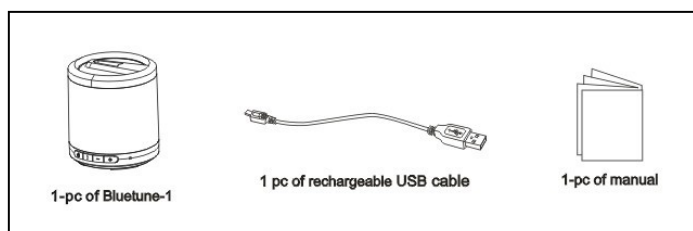

Package Contents:

The package contains the following:

1 pc of Multimedia Speaker System

1 pc of micro USB recharging cable

1 pc of manual

Parts:

1. Micro USB charging port
2. Audio out jack
3. Power Button
4. pairing button
5. Volume -
6. Volume +
7. 3.5mm audio cable