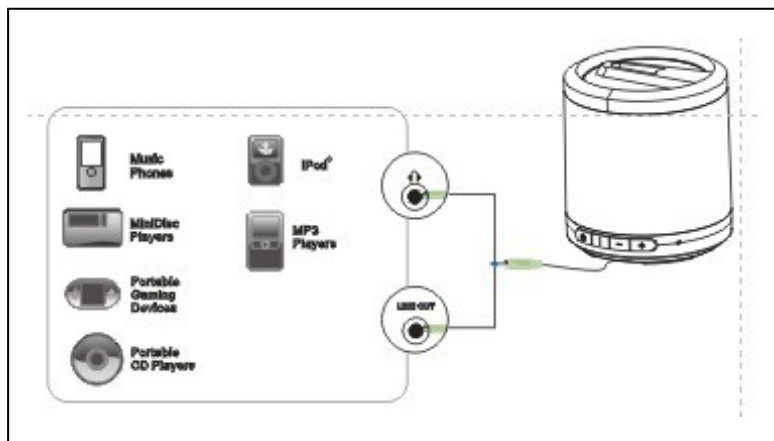

Package Contents:

The package contains the following:

1 pc of Multimedia Speaker System

1 pc of micro USB recharging cable

1 pc of manual

Parts:

1. Micro USB charging port
2. Audio out jack
3. Power Button
4. pairing button
5. Volume -
6. Volume +
7. 3.5mm audio cable

Connection

Listen to your Bluetooth-Enabled music player

1. long press and hold the "Power Button" to turn on your Multimedia Speaker System
2. Press and hold the Pairing Button for 3 seconds till LED begins to alternate red and blue
3. put your audio device in Bluetooth pairing mode, your device will search for the Multimedia Speaker System, if you are asked for a passkey, enter 0000
4. start your audio device playing
5. make sure your audio device is within range of the Multimedia Speaker System (approximately 10 meters) Once paired, the LED will show blue with sustained light.
6. adjust the volume.
7. find your desired song.

Link to any of your wired speakers to enjoy wireless stereo listening.

1. Locate a 3.5mm stereo cable (not included)
2. plug one end of the stereo cable into your wired speaker
3. plug the other end of the stereo cable into your Multimedia Speaker System's "audio out" jack
4. turn on your wired speaker
5. turn on your Multimedia Speaker System
6. pairing with your Bluetooth-enabled audio device (refer the above operation steps)
7. enjoy wireless stereo listening...

Listen to your non-Bluetooth-enabled audio device

1. insert the 3.5mm audio cable which locate at the base of your speaker into your audio device directly.
2. turn on your speaker
3. turn on you audio device and start the music playing.
4. adjust the volume
5. find your desired song.