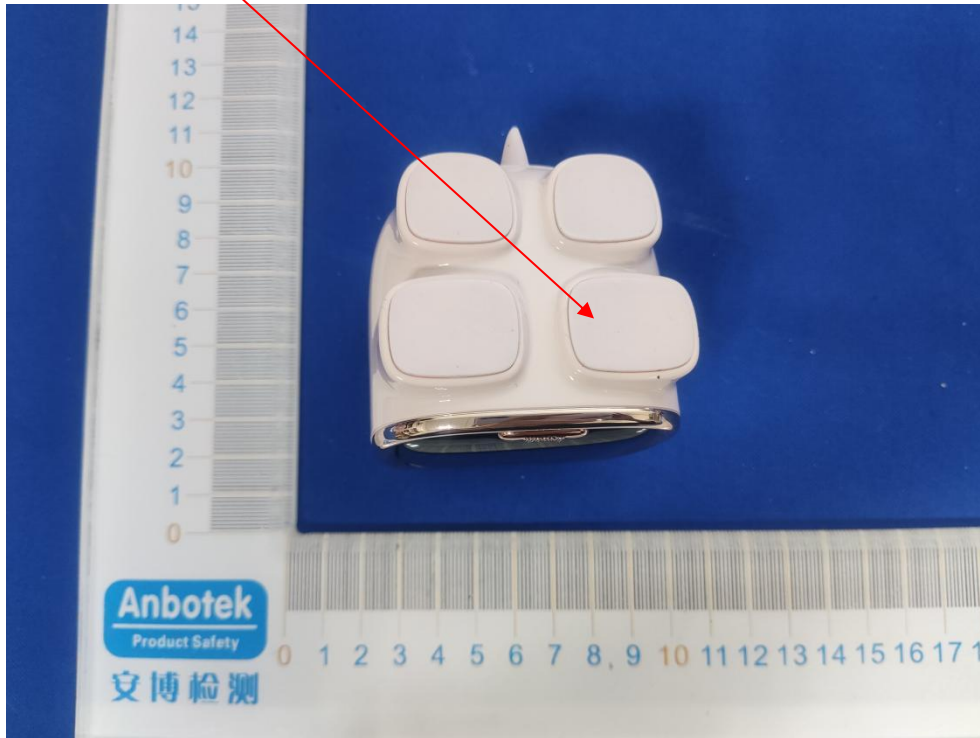

Label Location:

Product Name: Bluetooth Speaker
Model No.: Zoee
FCC: A8I-ZOOE