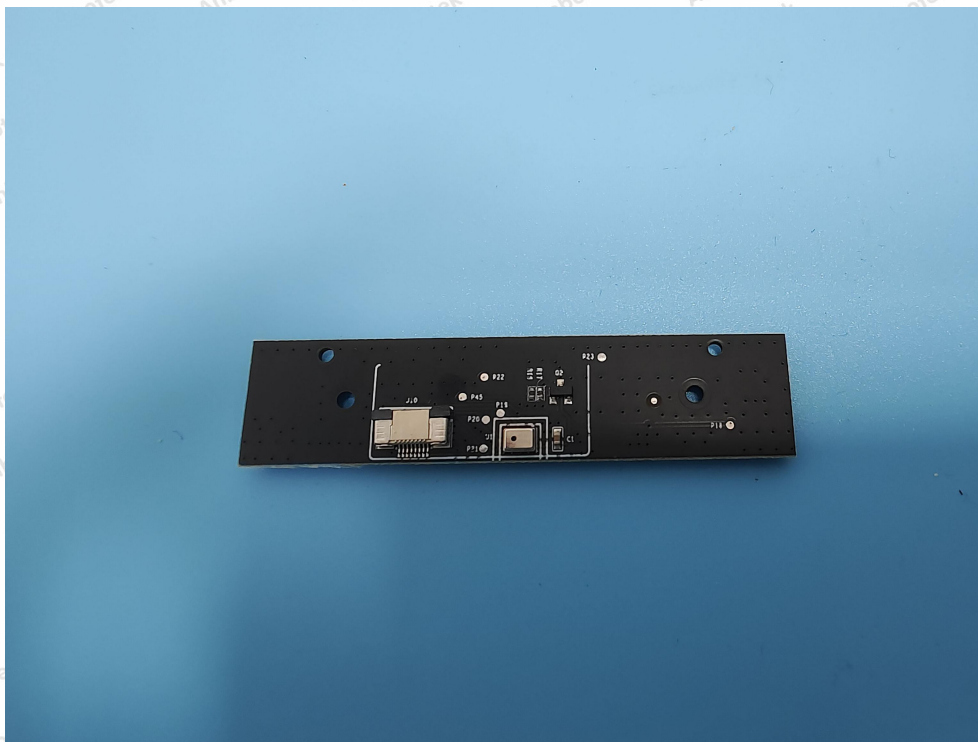

Shenzhen Anbotek Compliance Laboratory Limited

Address: 1/F., Building D, Sogood Science and Technology Park, Sanwei Community, Hangcheng Street, Bao'an District, Shenzhen, Guangdong, China.
Tel: (86) 0755-26066440 Fax: (86) 0755-26014772 Email: service@anbotek.com

Code: AB-RF-05-b

Hotline
400-003-0500
www.anbotek.com.cn