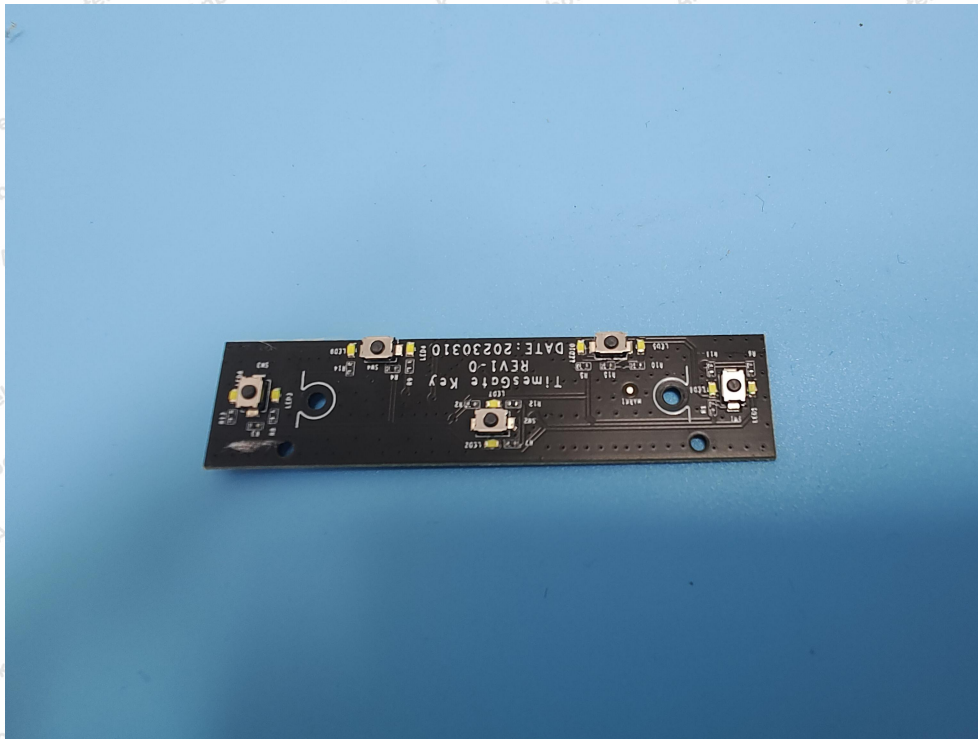

Shenzhen Anbotek Compliance Laboratory Limited

Address: 1/F., Building D, Sogood Science and Technology Park, Sanwei Community, Hangcheng Street, Bao'an District, Shenzhen, Guangdong, China.
Tel: (86) 0755-26066440 Fax: (86) 0755-26014772 Email: service@anbotek.com

Code: AB-RF-05-b

Hotline
400-003-0500
www.anbotek.com.cn