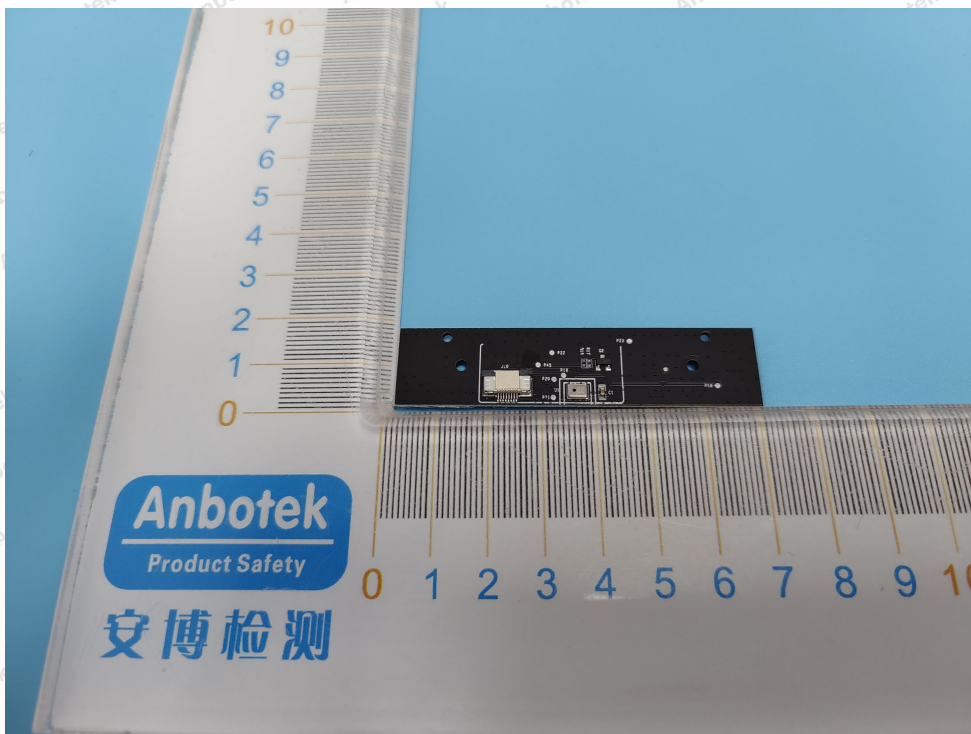

## Internal Photograph

Anbotek

Product Safety

Shenzhen Anbotek Compliance Laboratory Limited

Address: 1/F., Building D, Sogood Science and Technology Park, Sanwei Community, Hangcheng Street, Bao'an District, Shenzhen, Guangdong, China.  
Tel: (86) 0755-26066440 Fax: (86) 0755-26014772 Email: service@anbotek.com