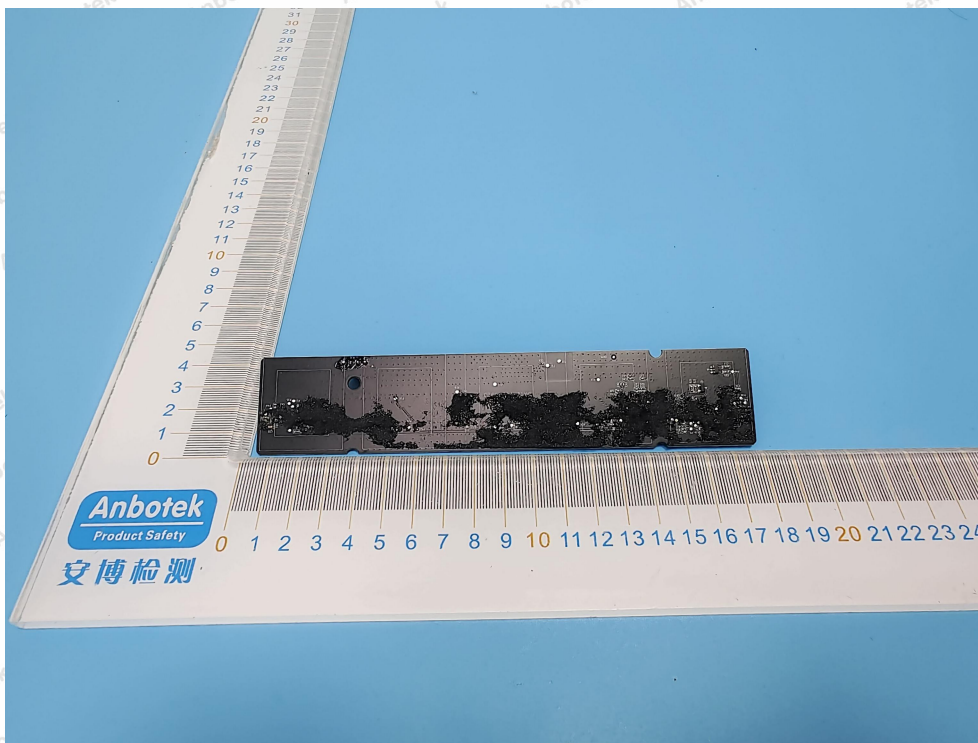

Anbotek

Product Safety

Shenzhen Anbotek Compliance Laboratory Limited

Address: 1/F., Building D, Sogood Science and Technology Park, Sanwei Community, Hangcheng Street, Bao'an District, Shenzhen, Guangdong, China.
Tel: (86) 0755-26066440 Fax: (86) 0755-26014772 Email: service@anbotek.com

Code: AB-RF-05-b

Hotline

400-003-0500

www.anbotek.com.cn