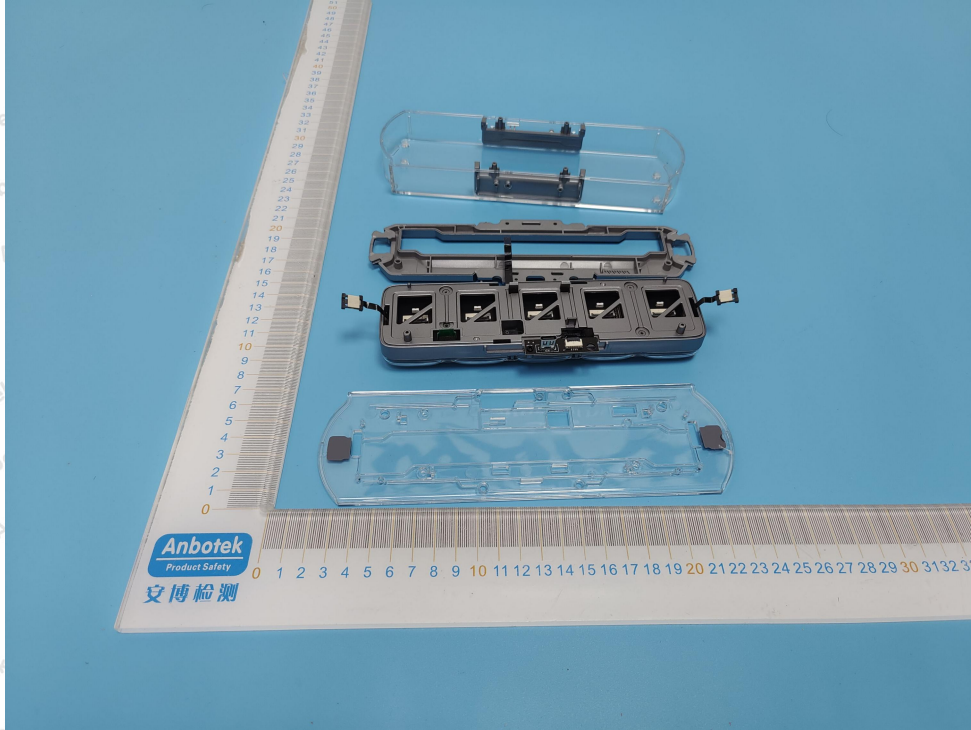

Code: AB-RF-05-b

Hotline  
400-003-0500  
www.anbotek.com.cn

ANT