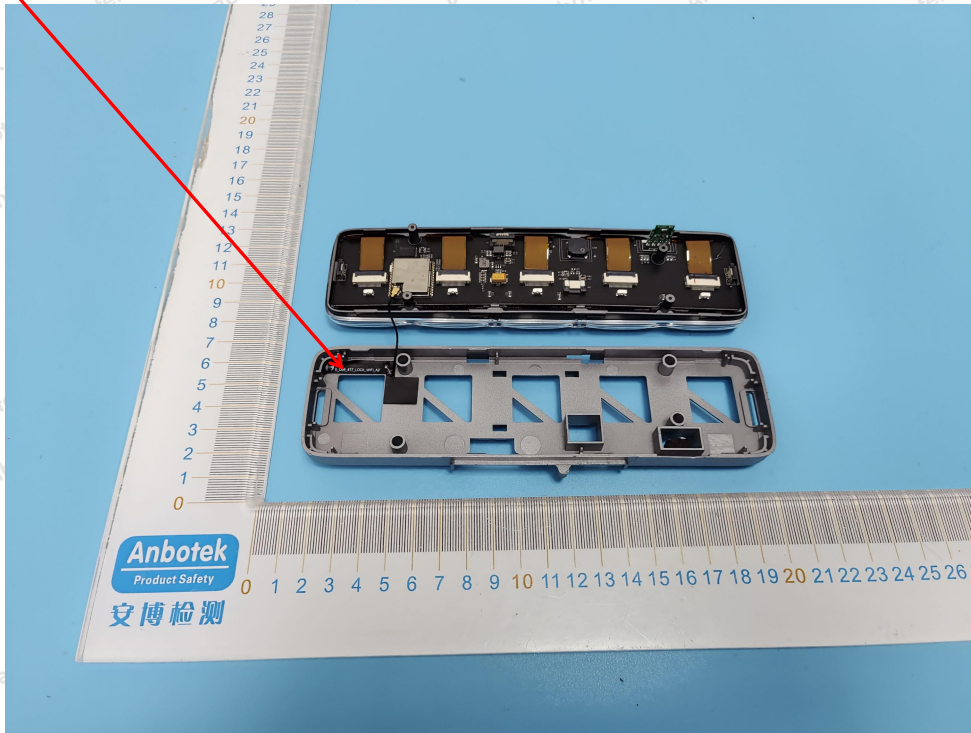

Code: AB-RF-05-b

Hotline  
400-003-0500  
www.anbotek.com.cn

ANT