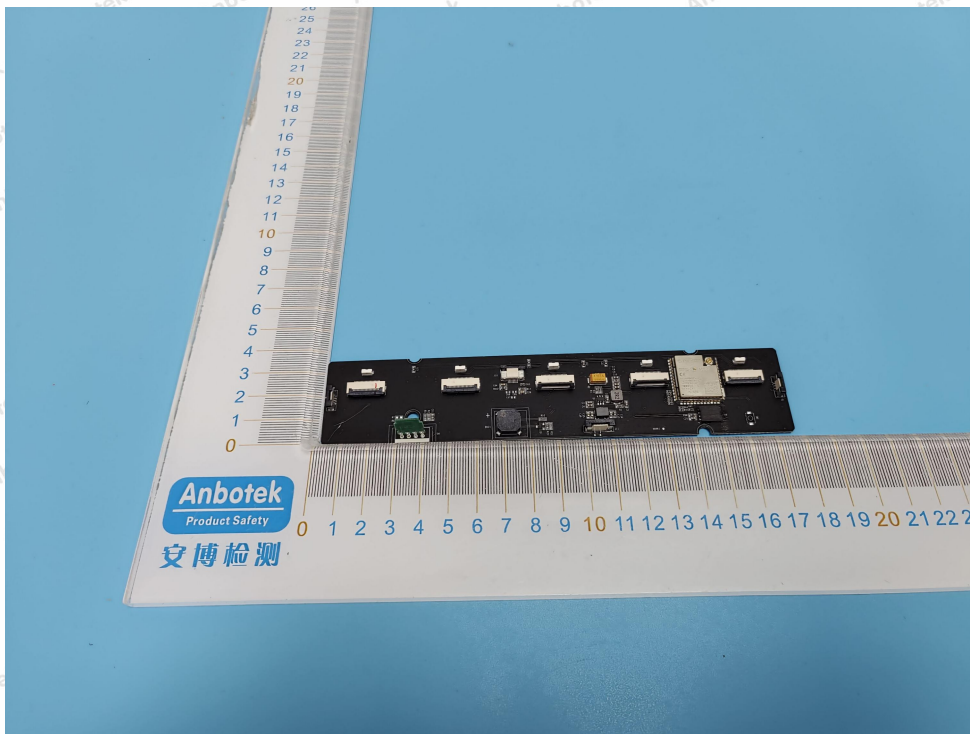

Anbotek

Product Safety

Shenzhen Anbotek Compliance Laboratory Limited

Address: 1/F., Building D, Sogood Science and Technology Park, Sanwei Community, Hangcheng Street, Bao'an District, Shenzhen, Guangdong, China.
Tel: (86) 0755-26066440 Fax: (86) 0755-26014772 Email: service@anbotek.com

Code: AB-RF-05-b

Hotline

400-003-0500

www.anbotek.com.cn