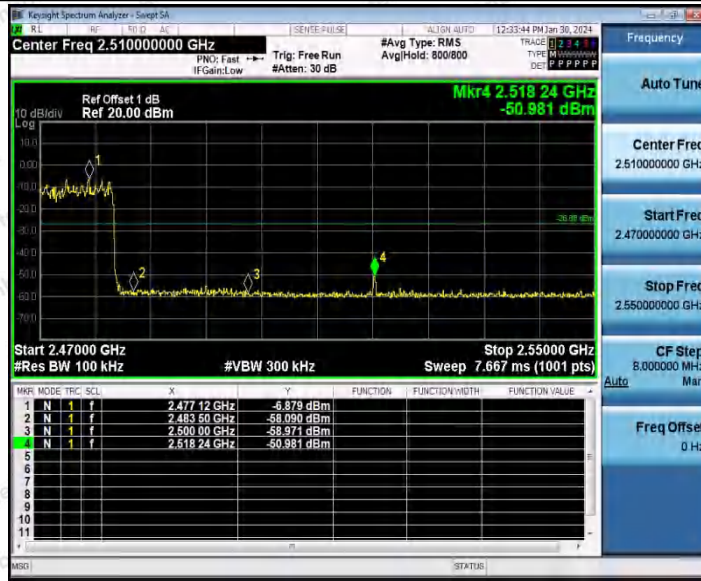

Shenzhen Anbotek Compliance Laboratory Limited

Address: 1/F., Building D, Sogood Science and Technology Park, Sanwei Community, Hangcheng Street, Bao'an District, Shenzhen, Guangdong, China.
Tel: (86) 0755-26066440 Fax: (86) 0755-26014772 Email: service@anbotek.com

Hotline 400-003-0500
www.anbotek.com.cn