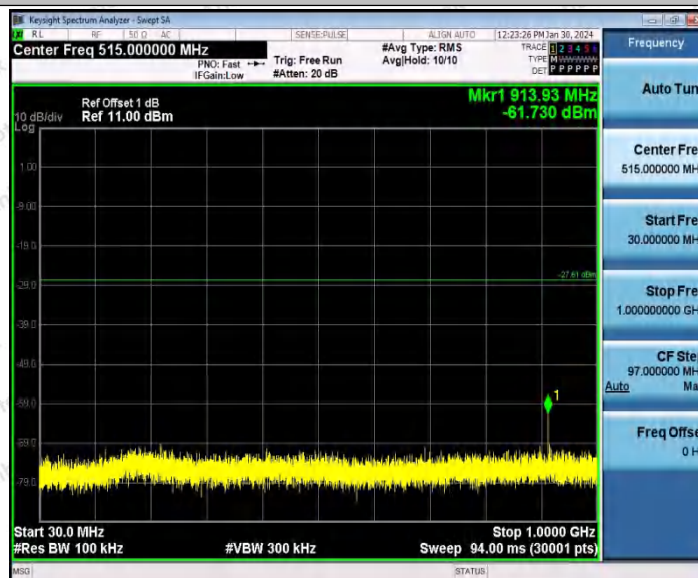

3DH5_Ant1_2402_30~1000

Shenzhen Anbotek Compliance Laboratory Limited

Address: 1/F., Building D, Sogood Science and Technology Park, Sanwei Community, Hangcheng Street, Bao'an District, Shenzhen, Guangdong, China.
Tel: (86) 0755-26066440 Fax: (86) 0755-26014772 Email: service@anbotek.com

Hotline
400-003-0500
www.anbotek.com.cn