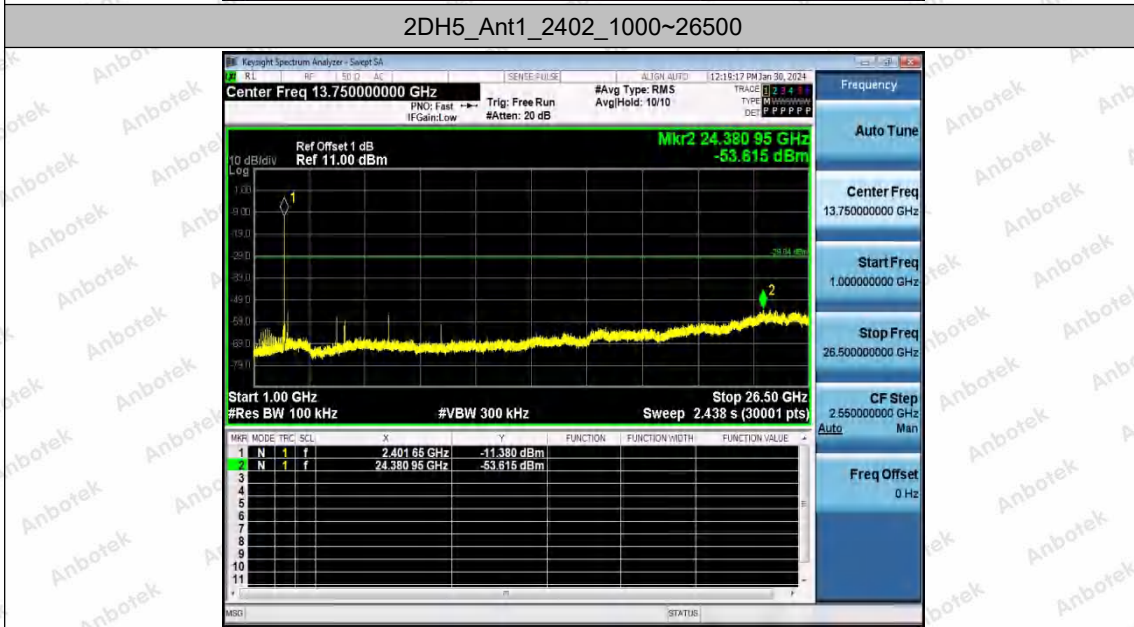

2DH5_Ant1_2441_0~Reference

Shenzhen Anbotek Compliance Laboratory Limited

Address: 1/F., Building D, Sogood Science and Technology Park, Sanwei Community, Hangcheng Street, Bao'an District, Shenzhen, Guangdong, China.
Tel: (86) 0755-26066440 Fax: (86) 0755-26014772 Email: service@anbotek.com

Hotline 400-003-0500
www.anbotek.com.cn