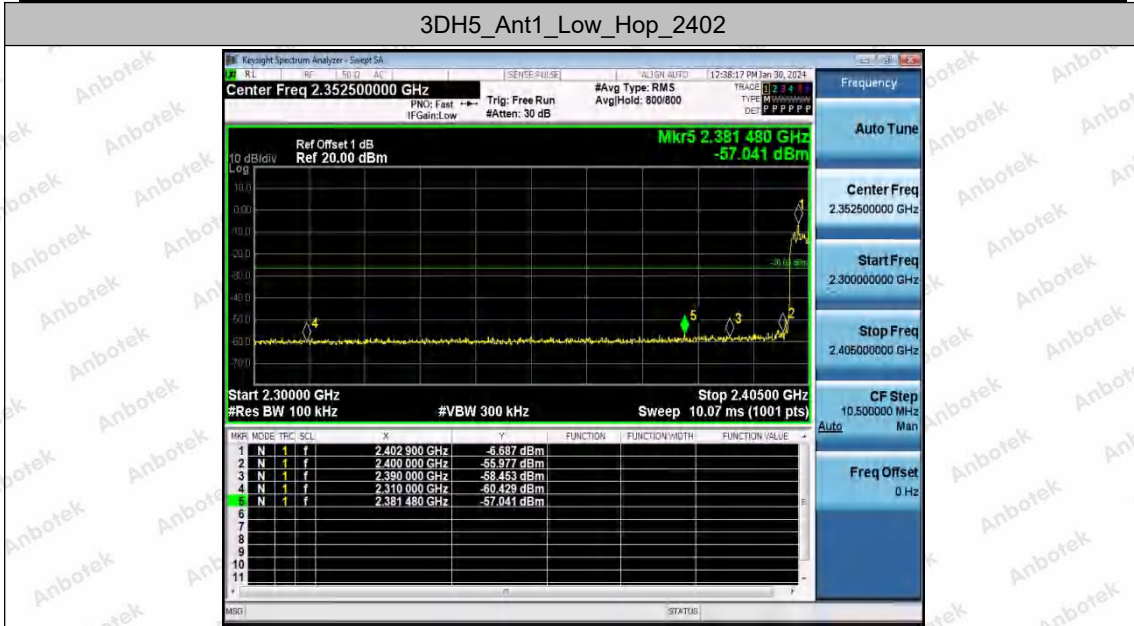

Shenzhen Anbotek Compliance Laboratory Limited

Address: 1/F., Building D, Sogood Science and Technology Park, Sanwei Community, Hangcheng Street, Bao'an District, Shenzhen, Guangdong, China.
Tel: (86) 0755-26066440 Fax: (86) 0755-26014772 Email: service@anbotek.com

Hotline
400-003-0500
www.anbotek.com.cn