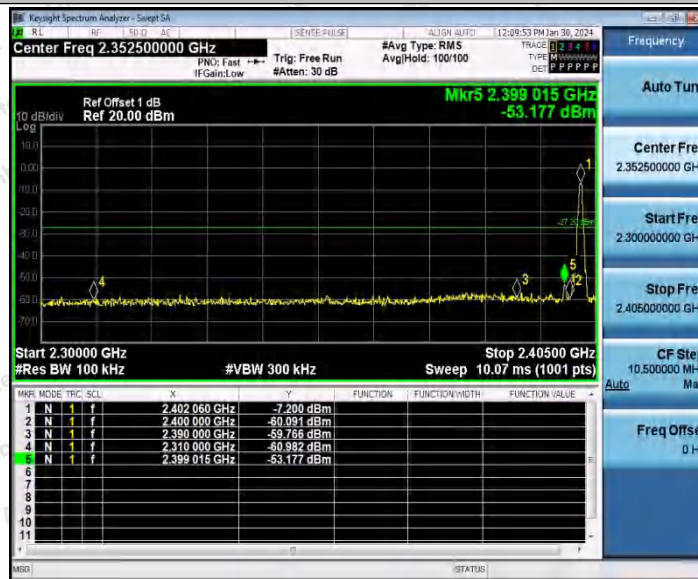

Test Graphs

DH5_Ant1_Low_2402