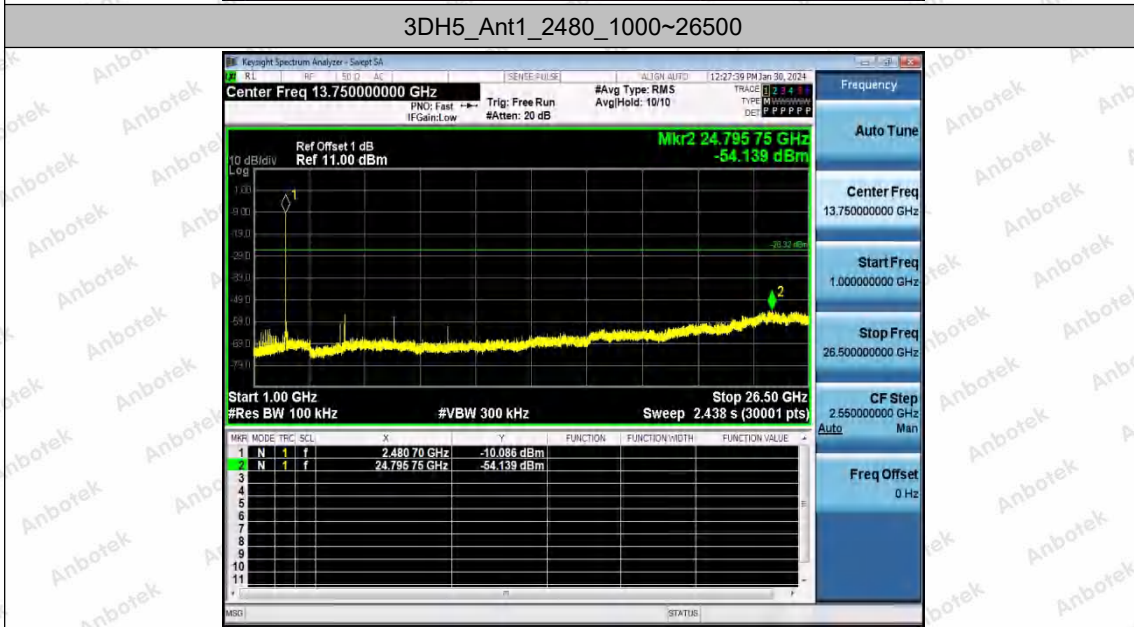

Shenzhen Anbotek Compliance Laboratory Limited

Address: 1/F., Building D, Sogood Science and Technology Park, Sanwei Community, Hangcheng Street, Bao'an District, Shenzhen, Guangdong, China.
Tel: (86) 0755-26066440 Fax: (86) 0755-26014772 Email: service@anbotek.com

Hotline
400-003-0500
www.anbotek.com.cn