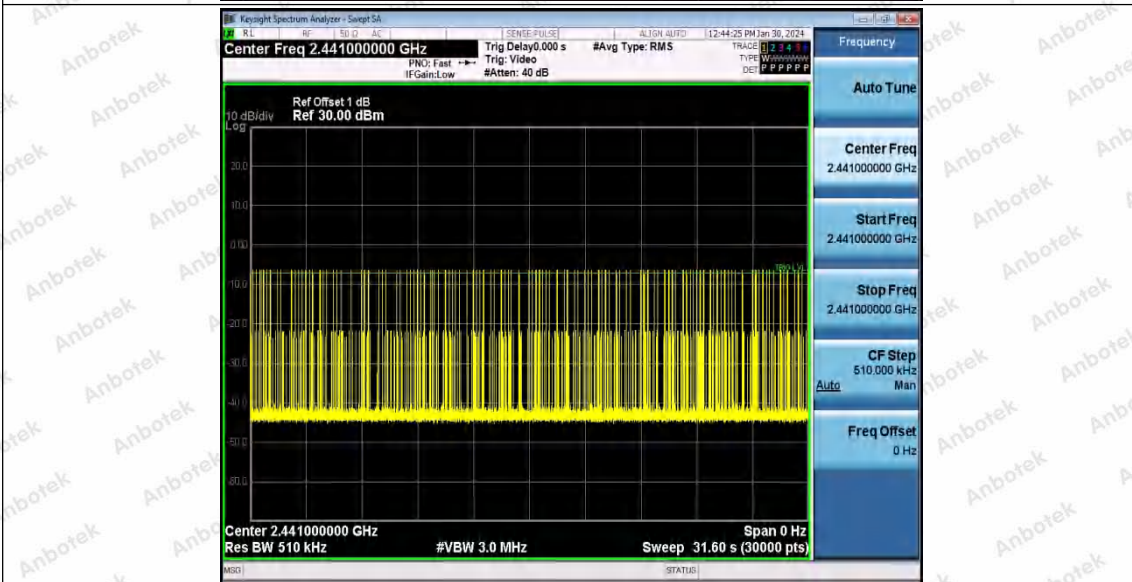

Shenzhen Anbotek Compliance Laboratory Limited

Address: 1/F., Building D, Sogood Science and Technology Park, Sanwei Community, Hangcheng Street, Bao'an District, Shenzhen, Guangdong, China.
Tel: (86) 0755-26066440 Fax: (86) 0755-26014772 Email: service@anbotek.com

Hotline 400-003-0500
www.anbotek.com.cn