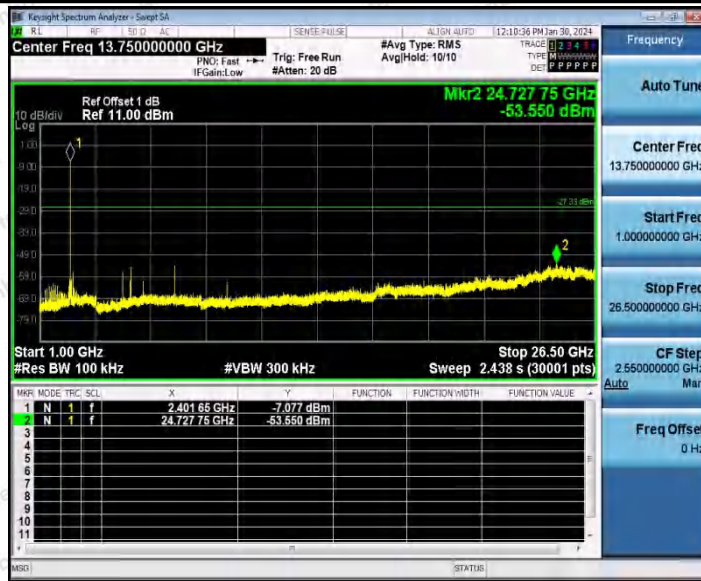

Shenzhen Anbotek Compliance Laboratory Limited

Address: 1/F., Building D, Sogood Science and Technology Park, Sanwei Community, Hangcheng Street, Bao'an District, Shenzhen, Guangdong, China.
Tel: (86) 0755-26066440 Fax: (86) 0755-26014772 Email: service@anbotek.com

Hotline 400-003-0500
www.anbotek.com.cn