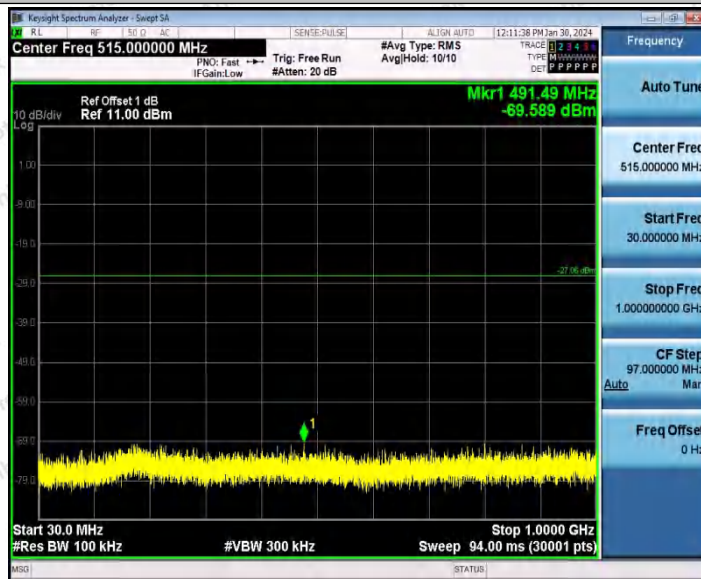

DH5_Ant1_2441_30~1000

Shenzhen Anbotek Compliance Laboratory Limited

Address: 1/F., Building D, Sogood Science and Technology Park, Sanwei Community, Hangcheng Street, Bao'an District, Shenzhen, Guangdong, China.
Tel: (86) 0755-26066440 Fax: (86) 0755-26014772 Email: service@anbotek.com

Hotline 400-003-0500
www.anbotek.com.cn