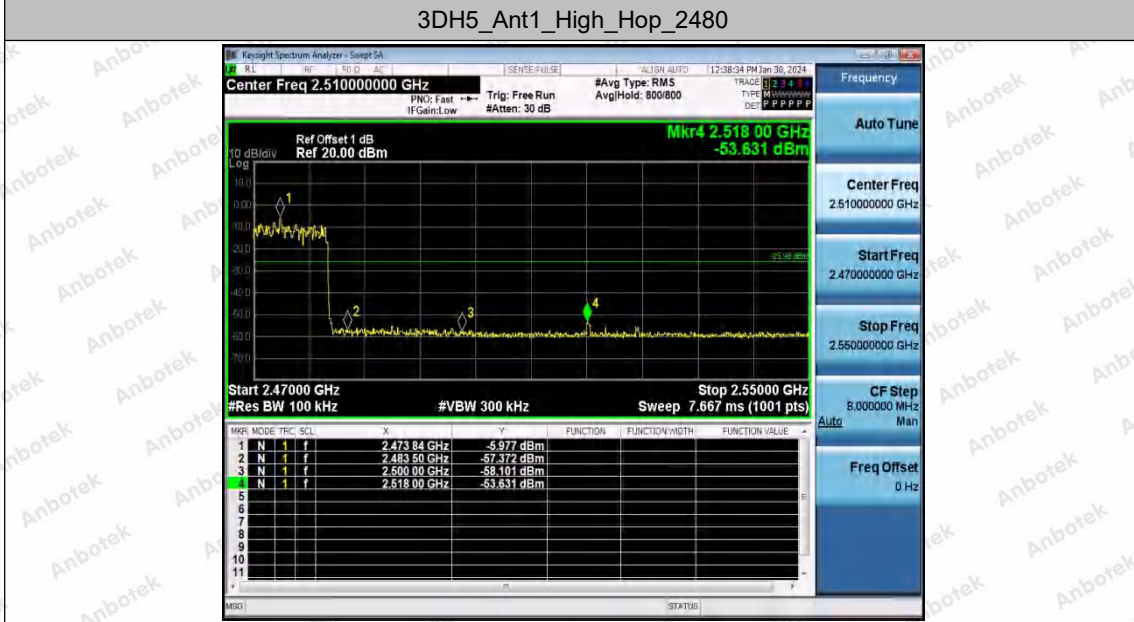

Shenzhen Anbotek Compliance Laboratory Limited

Address: 1/F., Building D, Sogood Science and Technology Park, Sanwei Community, Hangcheng Street, Bao'an District, Shenzhen, Guangdong, China.
Tel: (86) 0755-26066440 Fax: (86) 0755-26014772 Email: service@anbotek.com

Hotline
400-003-0500
www.anbotek.com.cn