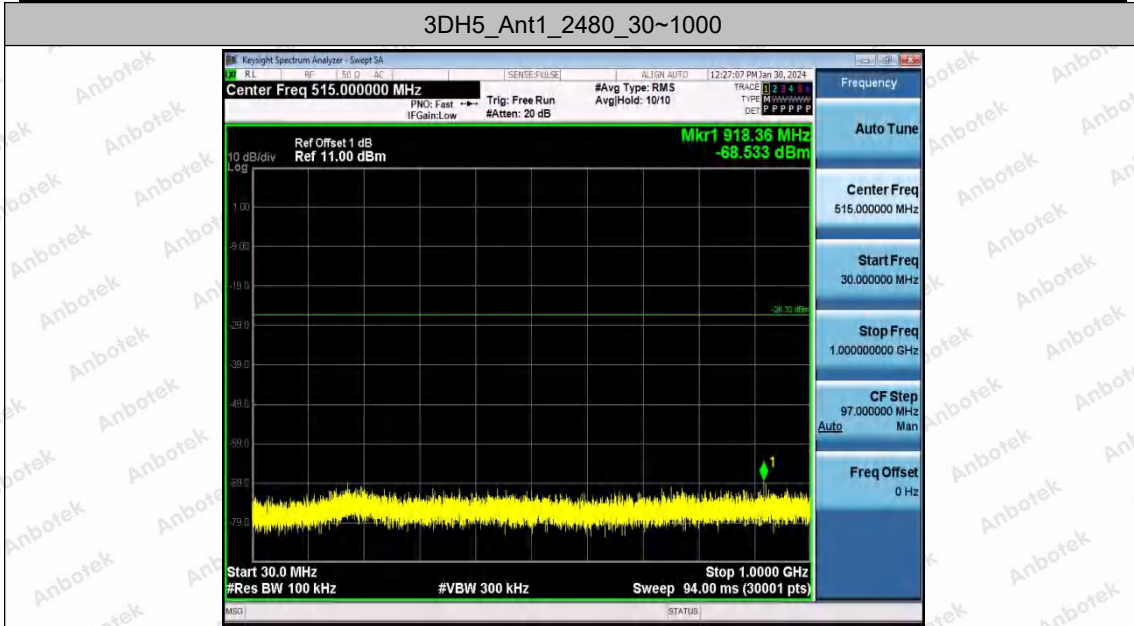

Shenzhen Anbotek Compliance Laboratory Limited

Address: 1/F., Building D, Sogood Science and Technology Park, Sanwei Community, Hangcheng Street, Bao'an District, Shenzhen, Guangdong, China.
Tel: (86) 0755-26066440 Fax: (86) 0755-26014772 Email: service@anbotek.com

Hotline
400-003-0500
www.anbotek.com.cn