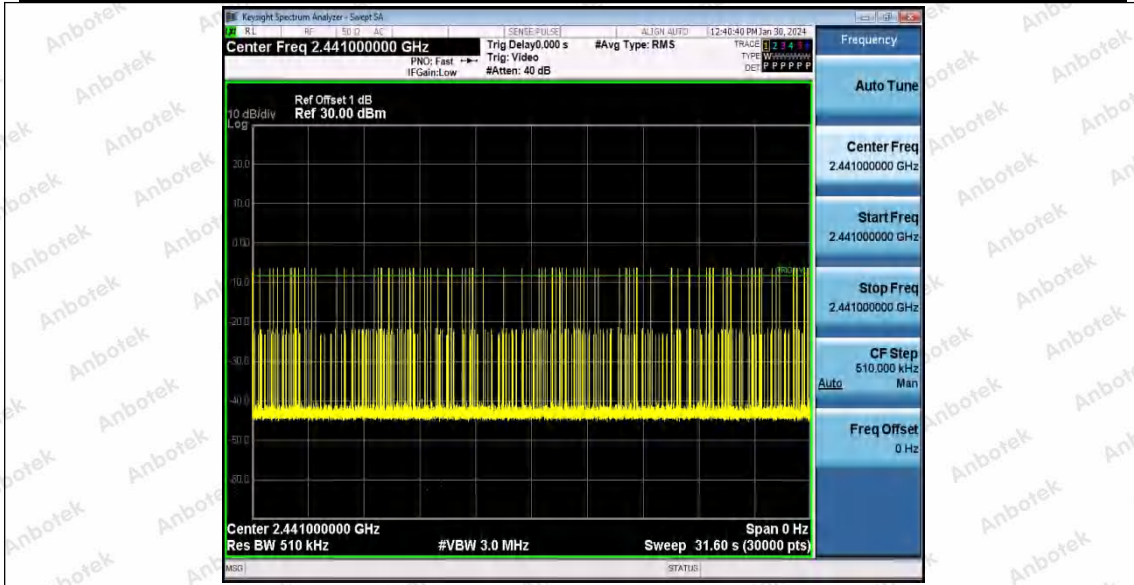

Shenzhen Anbotek Compliance Laboratory Limited

Address: 1/F., Building D, Sogood Science and Technology Park, Sanwei Community, Hangcheng Street, Bao'an District, Shenzhen, Guangdong, China.
Tel: (86) 0755-26066440 Fax: (86) 0755-26014772 Email: service@anbotek.com

Hotline
400-003-0500
www.anbotek.com.cn