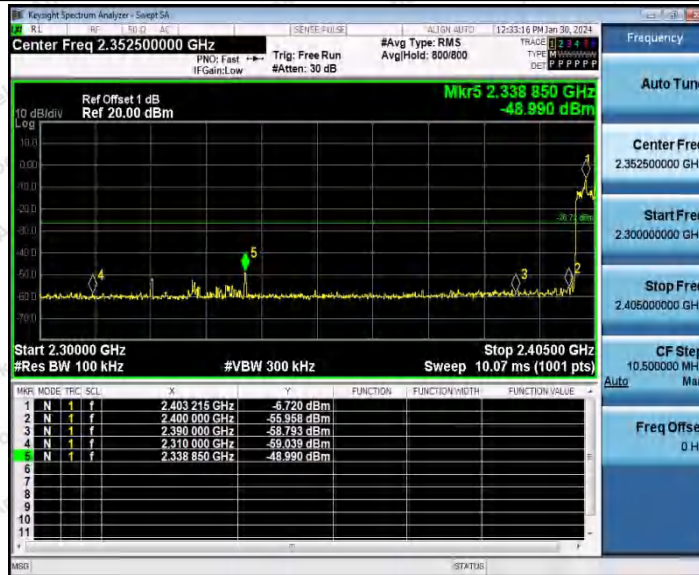

2DH5_Ant1_Low_Hop_2402

2DH5_Ant1_High_Hop_2480

Shenzhen Anbotek Compliance Laboratory Limited

Address: 1/F., Building D, Sogood Science and Technology Park, Sanwei Community, Hangcheng Street, Bao'an District, Shenzhen, Guangdong, China.
Tel: (86) 0755-26066440 Fax: (86) 0755-26014772 Email: service@anbotek.com

Hotline
400-003-0500
www.anbotek.com.cn