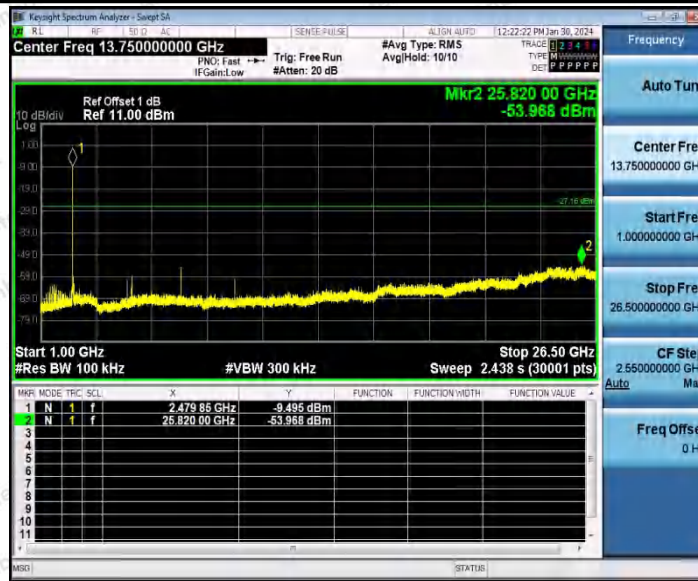

Shenzhen Anbotek Compliance Laboratory Limited

Address: 1/F., Building D, Sogood Science and Technology Park, Sanwei Community, Hangcheng Street, Bao'an District, Shenzhen, Guangdong, China.
Tel: (86) 0755-26066440 Fax: (86) 0755-26014772 Email: service@anbotek.com

Hotline
400-003-0500
www.anbotek.com.cn