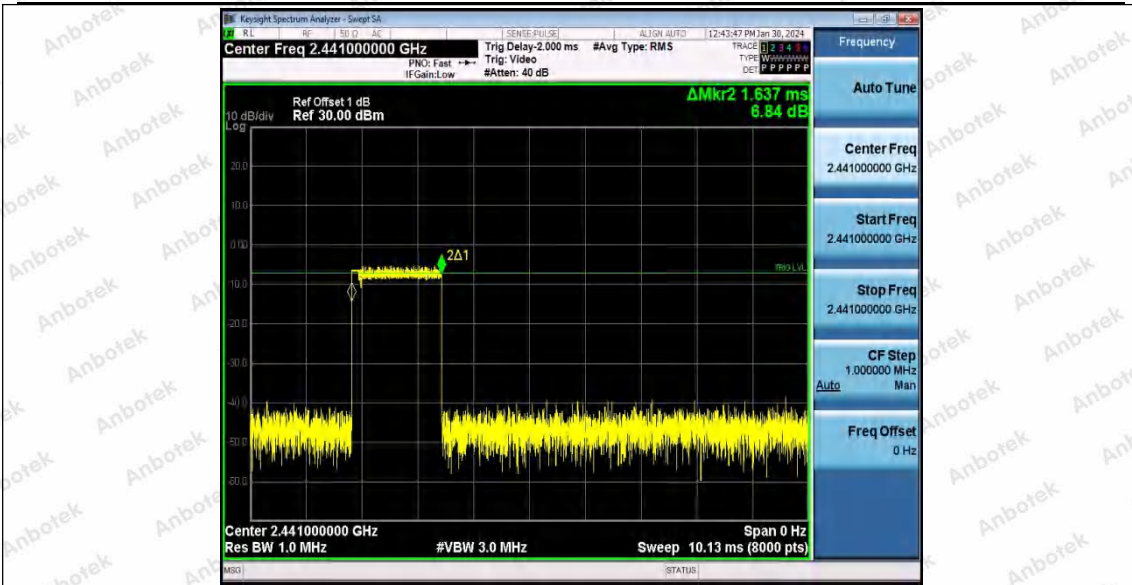

Shenzhen Anbotek Compliance Laboratory Limited

Address: 1/F., Building D, Sogood Science and Technology Park, Sanwei Community, Hangcheng Street, Bao'an District, Shenzhen, Guangdong, China.
Tel: (86) 0755-26066440 Fax: (86) 0755-26014772 Email: service@anbotek.com

Hotline 400-003-0500
www.anbotek.com.cn