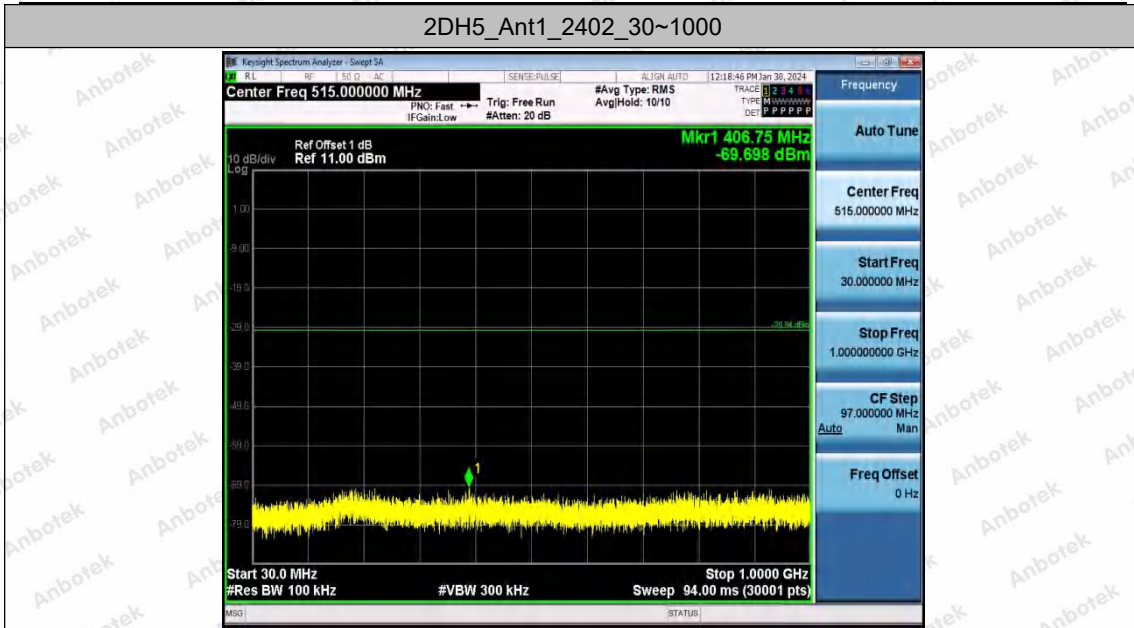

2DH5_Ant1_2441_0~Reference

Shenzhen Anbotek Compliance Laboratory Limited

Address: 1/F., Building D, Sogood Science and Technology Park, Sanwei Community, Hangcheng Street, Bao'an District, Shenzhen, Guangdong, China.
Tel: (86) 0755-26066440 Fax: (86) 0755-26014772 Email: service@anbotek.com

Hotline 400-003-0500
www.anbotek.com.cn