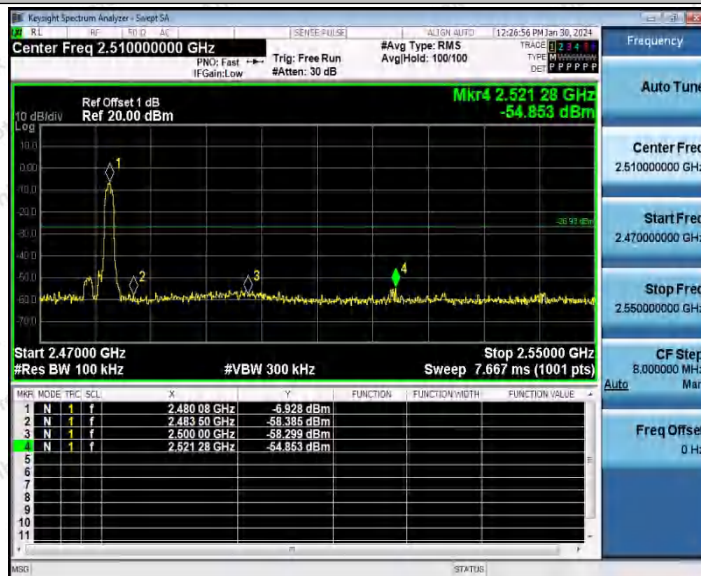

3DH5_Ant1_High_2480

Shenzhen Anbotek Compliance Laboratory Limited

Address: 1/F., Building D, Sogood Science and Technology Park, Sanwei Community, Hangcheng Street, Bao'an District, Shenzhen, Guangdong, China.
Tel: (86) 0755-26066440 Fax: (86) 0755-26014772 Email: service@anbotek.com

Hotline 400-003-0500
www.anbotek.com.cn