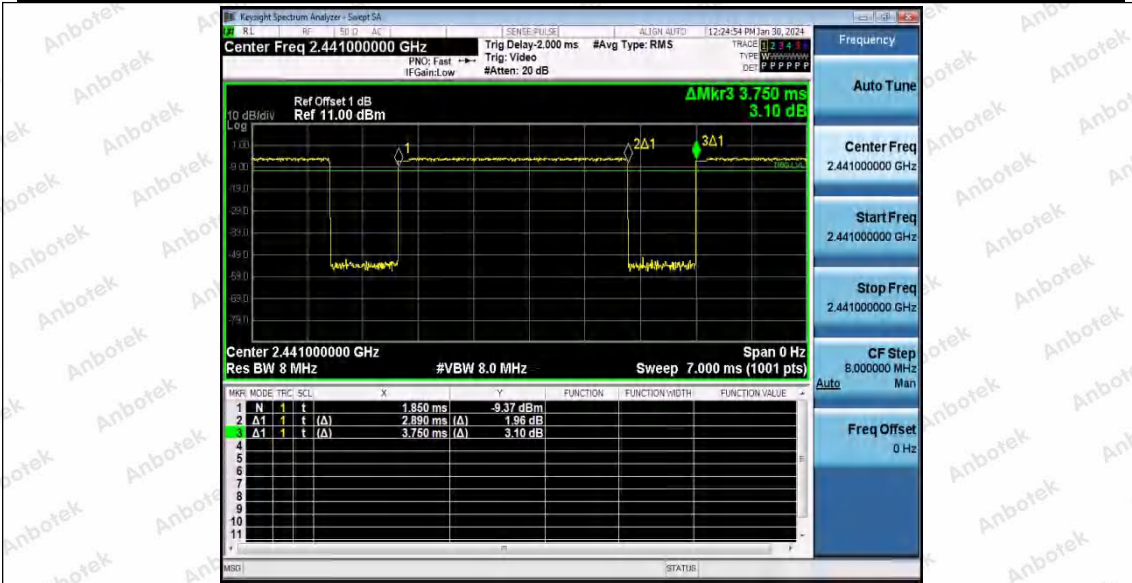

---end---

Shenzhen Anbotek Compliance Laboratory Limited

Address: 1/F., Building D, Sogood Science and Technology Park, Sanwei Community, Hangcheng Street, Bao'an District, Shenzhen, Guangdong, China.
Tel: (86) 0755-26066440 Fax: (86) 0755-26014772 Email: service@anbotek.com

Hotline
400-003-0500
www.anbotek.com.cn