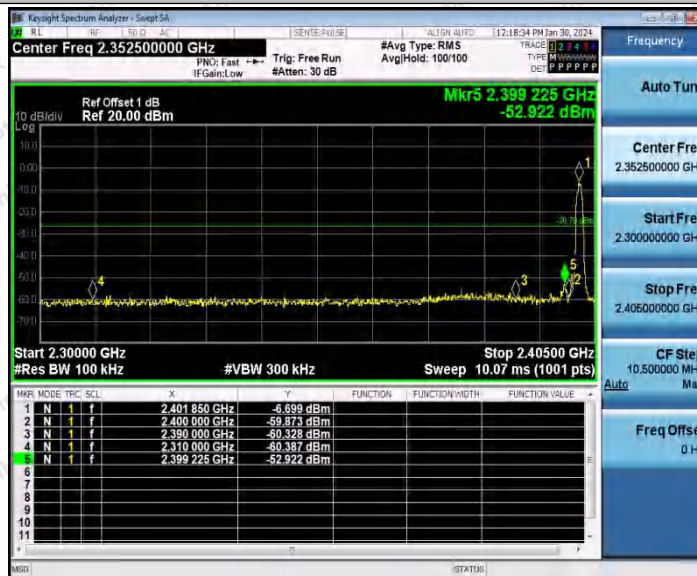

2DH5_Ant1_Low_2402

Shenzhen Anbotek Compliance Laboratory Limited

Address: 1/F., Building D, Sogood Science and Technology Park, Sanwei Community, Hangcheng Street, Bao'an District, Shenzhen, Guangdong, China.
Tel: (86) 0755-26066440 Fax: (86) 0755-26014772 Email: service@anbotek.com

Hotline
400-003-0500
www.anbotek.com.cn