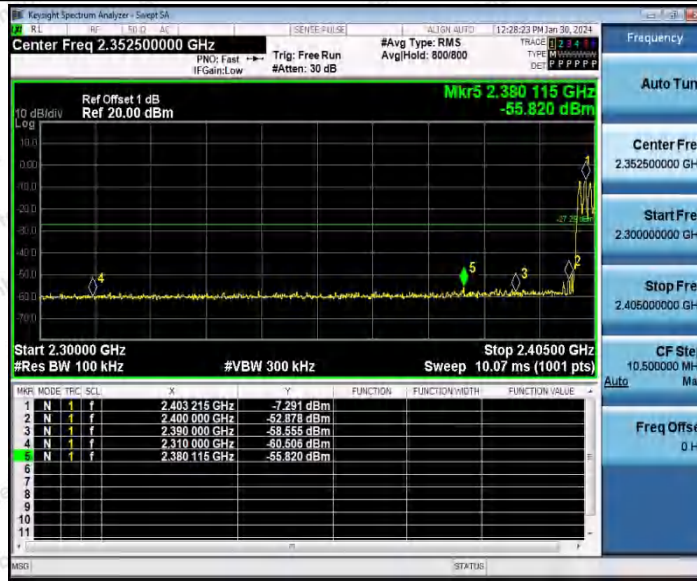

Shenzhen Anbotek Compliance Laboratory Limited

Address: 1/F., Building D, Sogood Science and Technology Park, Sanwei Community, Hangcheng Street, Bao'an District, Shenzhen, Guangdong, China.
Tel: (86) 0755-26066440 Fax: (86) 0755-26014772 Email: service@anbotek.com

Hotline
400-003-0500
www.anbotek.com.cn