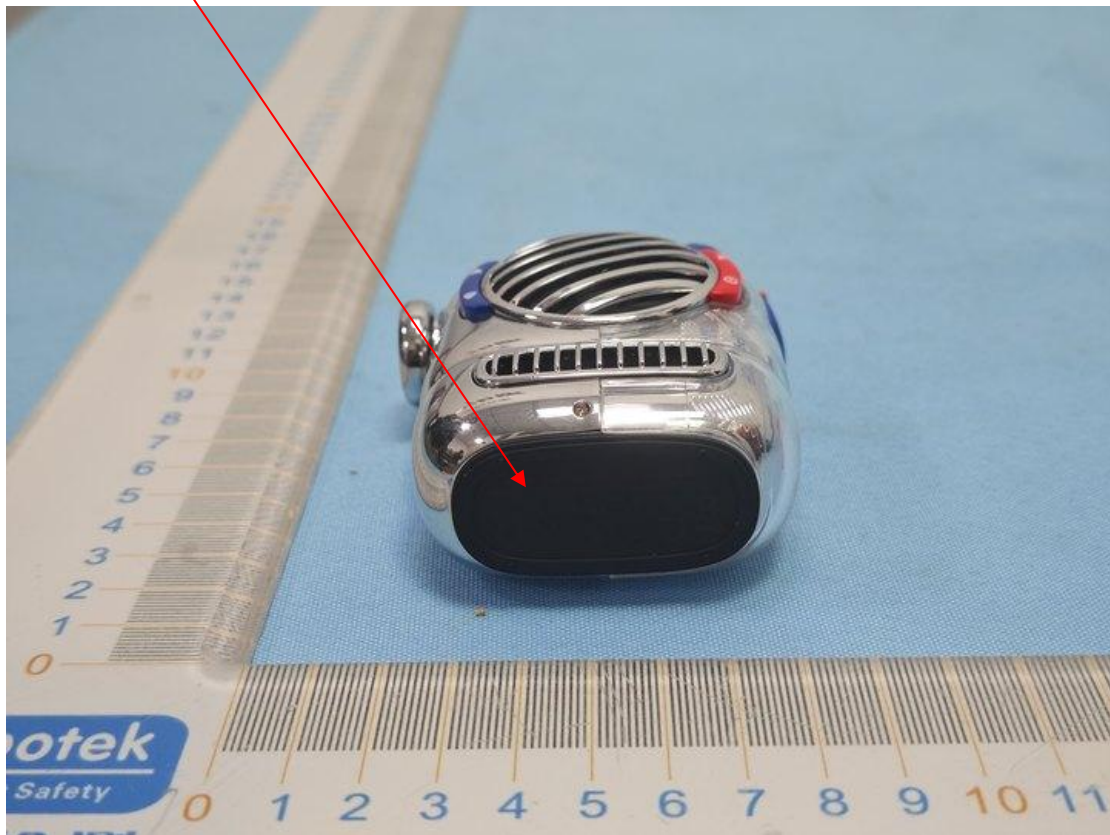

Label Location:

Model: Spark-Pop
FCC ID: A8I-SPARK-POP
Input: 5V $\overline{\text{---}}$ 1A
Made In China

FCC E