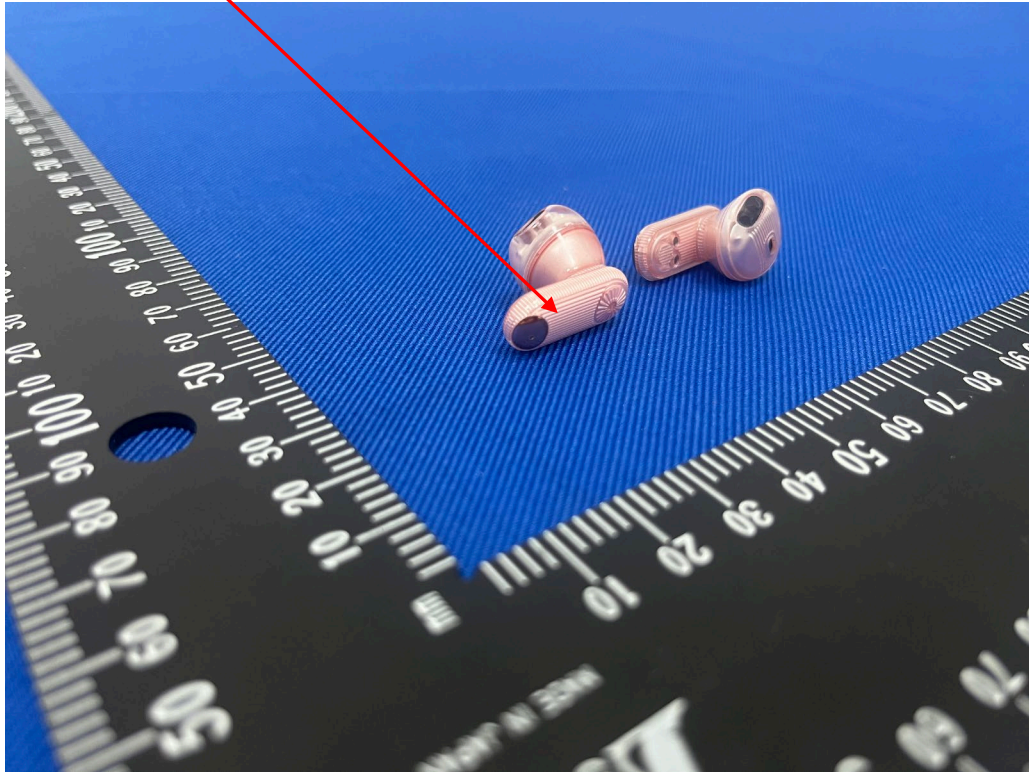

Label Location:

Label

FCC ID: A8I-SPARK-AIR