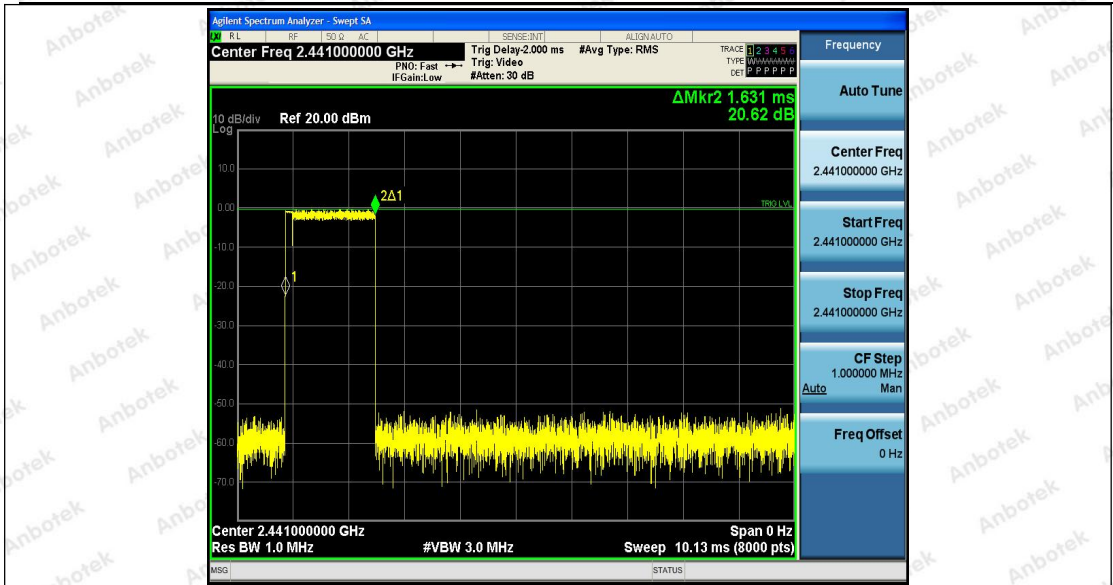

3DH5_Ant1_Hop

Shenzhen Anbotek Compliance Laboratory Limited

Address: 1/F., Building D, Sogood Science and Technology Park, Sanwei Community, Hangcheng Street, Bao'an District, Shenzhen, Guangdong, China.

Tel: (86) 755-26066440   Fax: (86) 755-26014772   Email: service@anbotek.com

Hotline
400-003-0500
www.anbotek.com