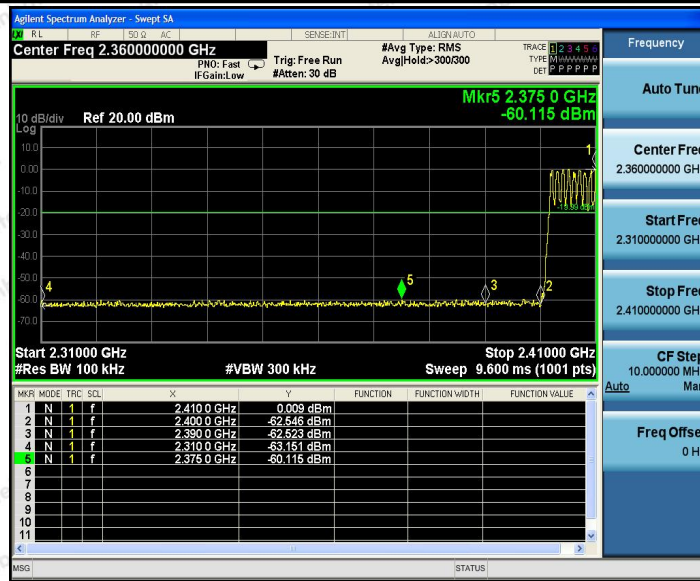

Shenzhen Anbotek Compliance Laboratory Limited

Address: 1/F., Building D, Sogood Science and Technology Park, Sanwei Community, Hangcheng Street, Bao'an District, Shenzhen, Guangdong, China.
Tel: (86) 755-26066440 Fax: (86) 755-26014772 Email: service@anbotek.com

Hotline 400-003-0500
www.anbotek.com