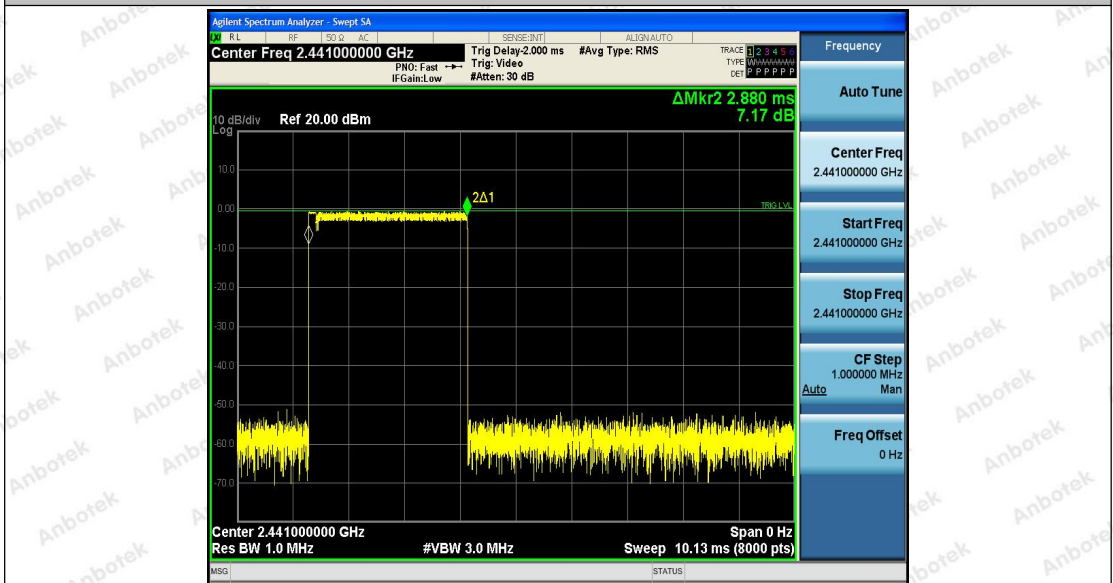

2DH5_Ant1_Hop

Shenzhen Anbotek Compliance Laboratory Limited

Address: 1/F., Building D, Sogood Science and Technology Park, Sanwei Community, Hangcheng Street, Bao'an District, Shenzhen, Guangdong, China.

Tel: (86) 755-26066440   Fax: (86) 755-26014772   Email: service@anbotek.com

Hotline
400-003-0500
www.anbotek.com