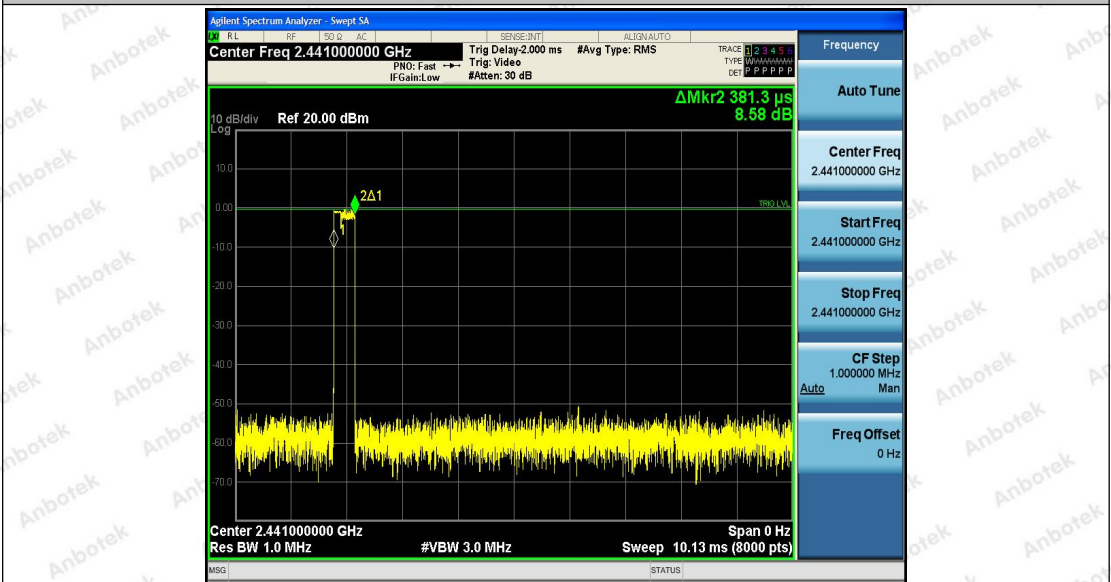

3DH3_Ant1_Hop