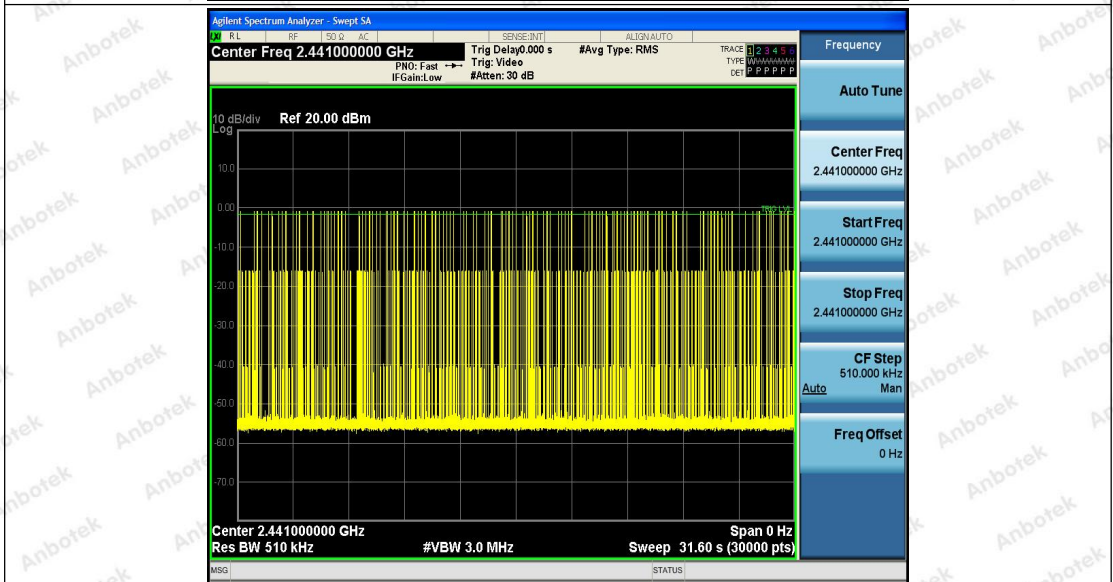

2DH5_Ant1_Hop

Shenzhen Anbotek Compliance Laboratory Limited

Address: 1/F., Building D, Sogood Science and Technology Park, Sanwei Community, Hangcheng Street, Bao'an District, Shenzhen, Guangdong, China.

Tel: (86) 755-26066440   Fax: (86) 755-26014772   Email: service@anbotek.com

Hotline
400-003-0500
www.anbotek.com