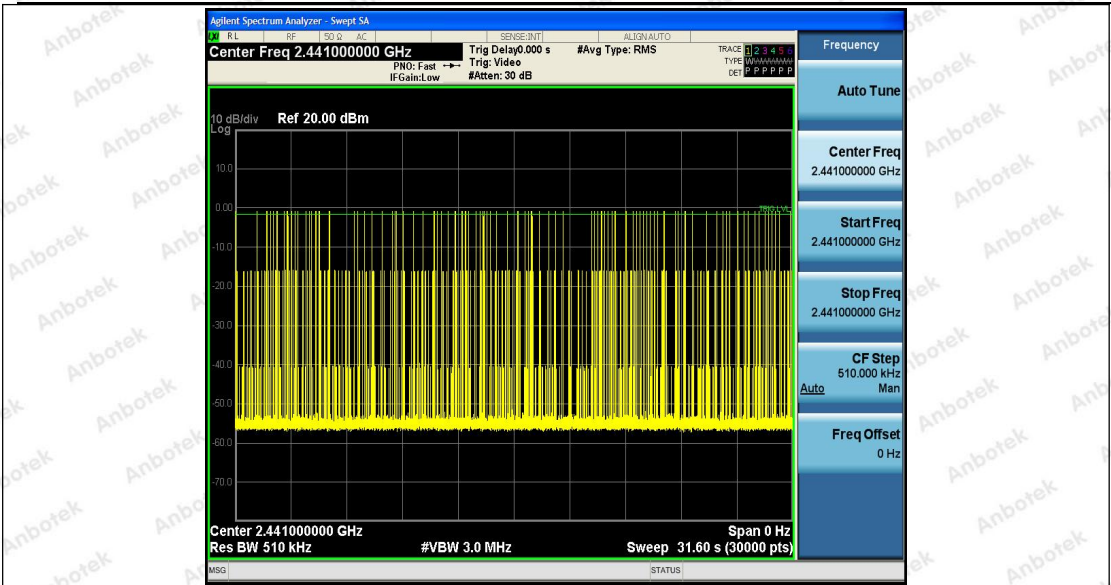

3DH1_Ant1_Hop