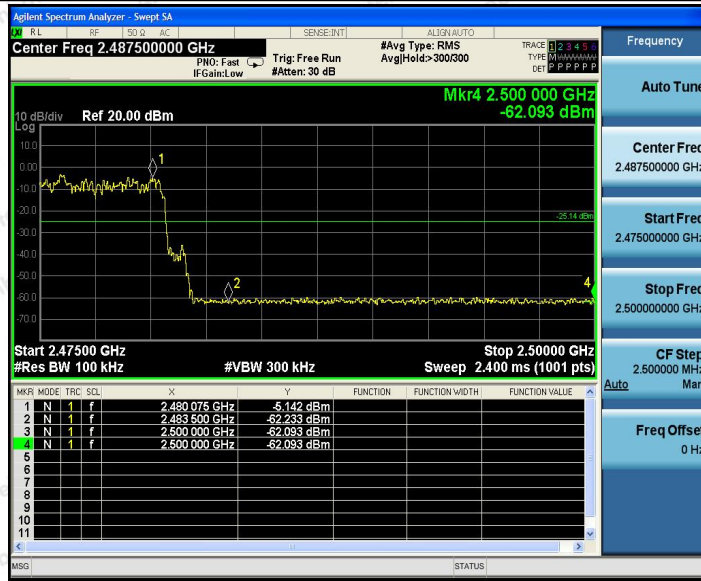

3DH5_Ant1_Low_2402