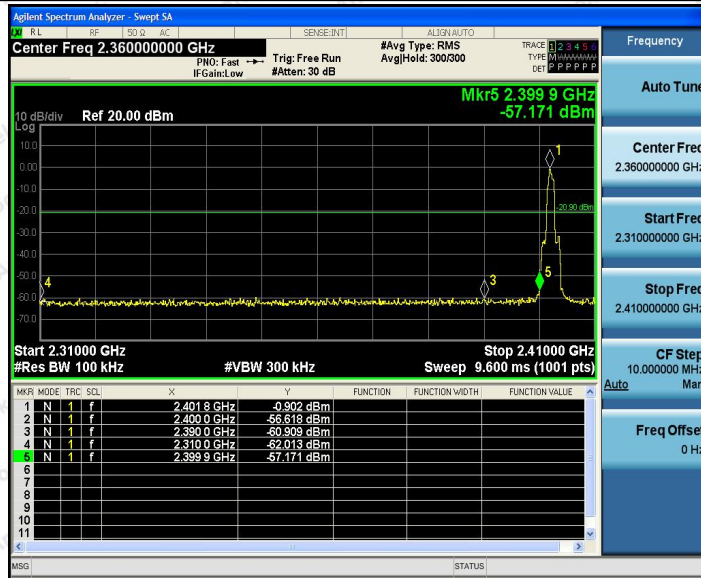

3DH5_Ant1_High_2480