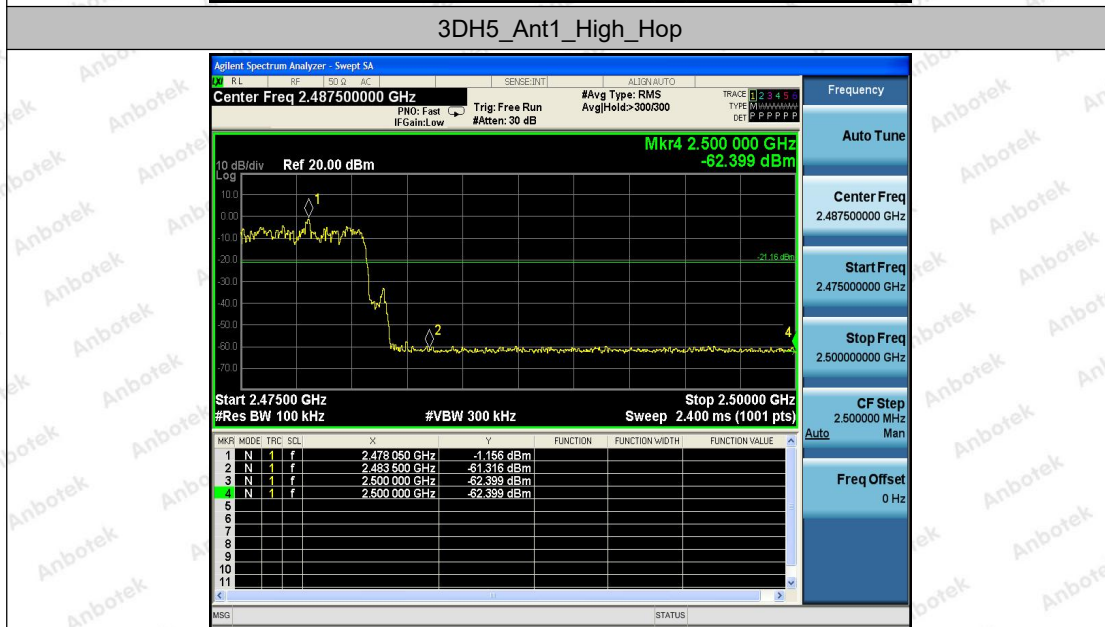

Shenzhen Anbotek Compliance Laboratory Limited

Address: 1/F., Building D, Sogood Science and Technology Park, Sanwei Community, Hangcheng Street, Bao'an District, Shenzhen, Guangdong, China.

Tel: (86) 755-26066440 Fax: (86) 755-26014772 Email: service@anbotek.com

Hotline
400-003-0500
www.anbotek.com