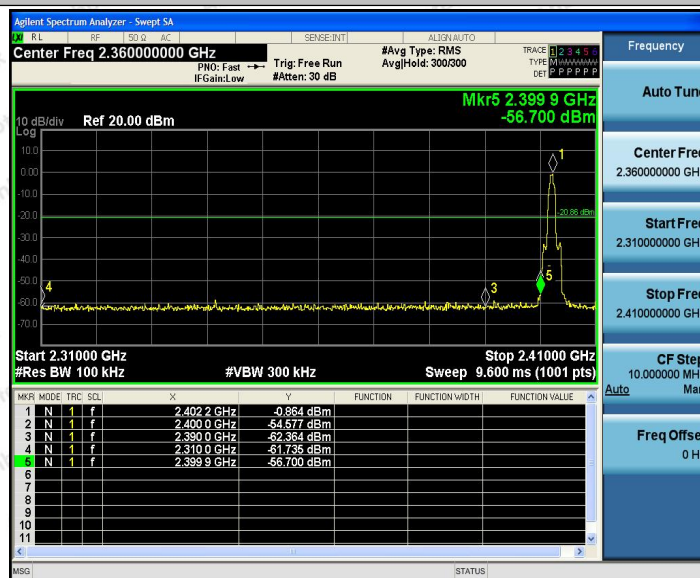

2DH5_Ant1_Low_2402

Shenzhen Anbotek Compliance Laboratory Limited

Address: 1/F., Building D, Sogood Science and Technology Park, Sanwei Community, Hangcheng Street, Bao'an District, Shenzhen, Guangdong, China.
Tel: (86) 755-26066440 Fax: (86) 755-26014772 Email: service@anbotek.com

Hotline 400-003-0500
www.anbotek.com