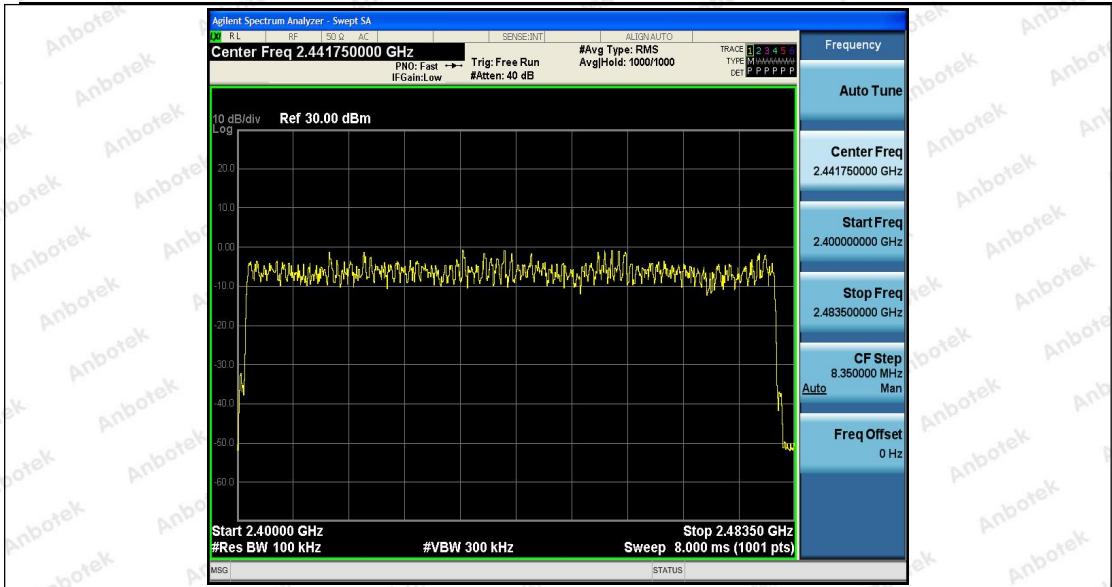

Shenzhen Anbotek Compliance Laboratory Limited

Address: 1/F., Building D, Sogood Science and Technology Park, Sanwei Community, Hangcheng Street, Bao'an District, Shenzhen, Guangdong, China.
Tel: (86) 755-26066440 Fax: (86) 755-26014772 Email: service@anbotek.com

Hotline
400-003-0500
www.anbotek.com