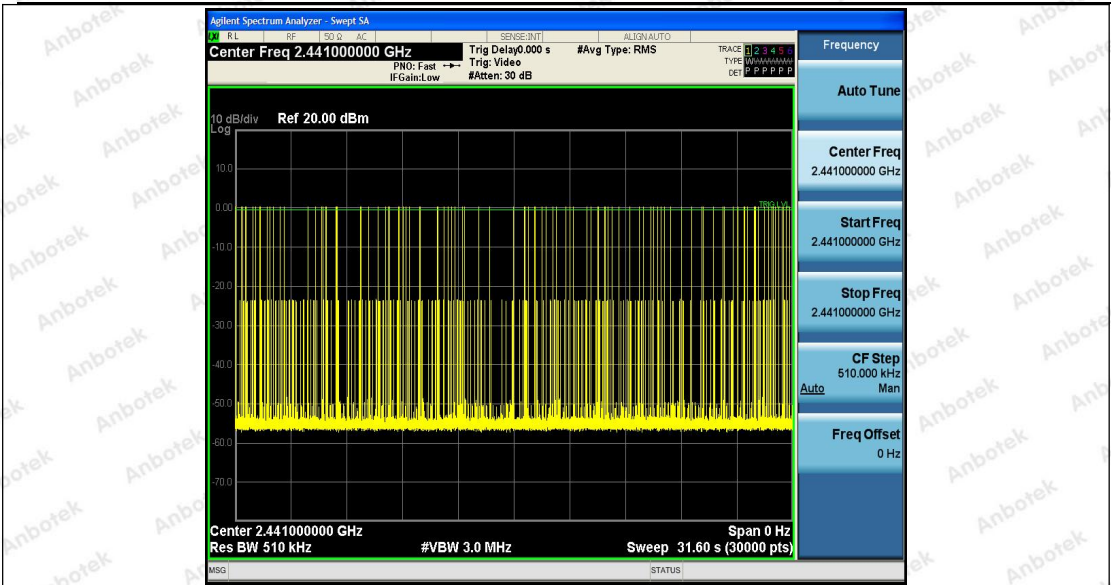

2DH1_Ant1_Hop