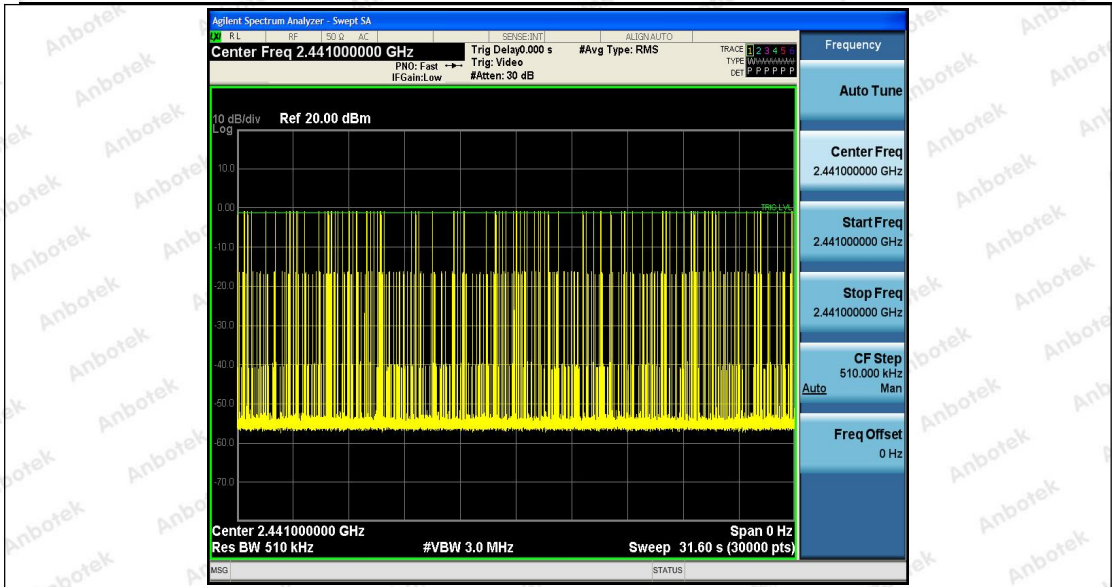

Shenzhen Anbotek Compliance Laboratory Limited

Address: 1/F., Building D, Sogood Science and Technology Park, Sanwei Community, Hangcheng Street, Bao'an District, Shenzhen, Guangdong, China.
Tel: (86) 755-26066440   Fax: (86) 755-26014772   Email: service@anbotek.com

Hotline
400-003-0500
www.anbotek.com