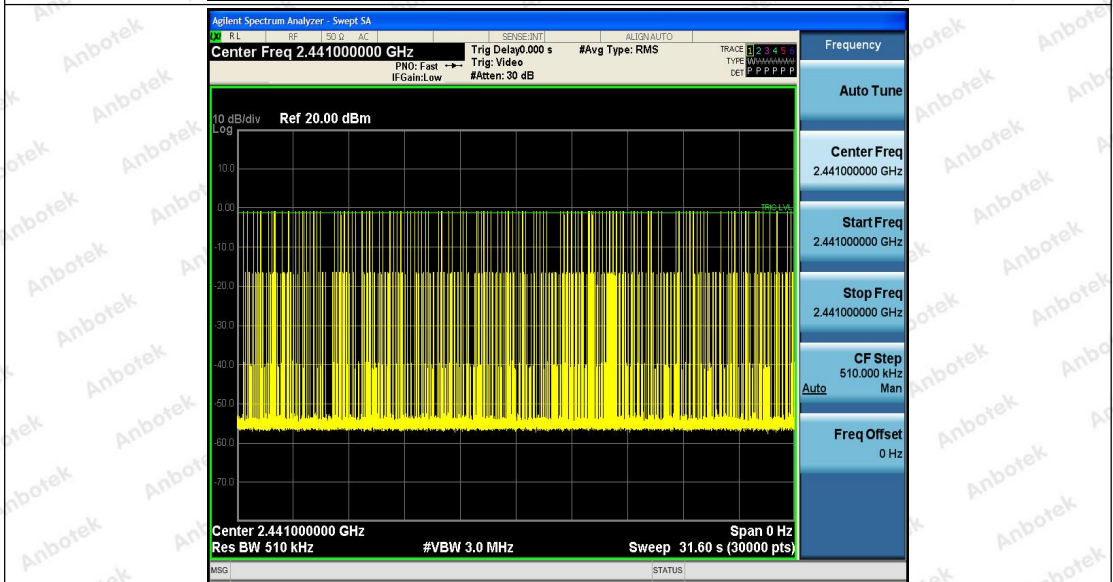

3DH5_Ant1_Hop

Shenzhen Anbotek Compliance Laboratory Limited

Address: 1/F., Building D, Sogood Science and Technology Park, Sanwei Community, Hangcheng Street, Bao'an District, Shenzhen, Guangdong, China.

Tel: (86) 755-26066440   Fax: (86) 755-26014772   Email: service@anbotek.com

Hotline
400-003-0500
www.anbotek.com