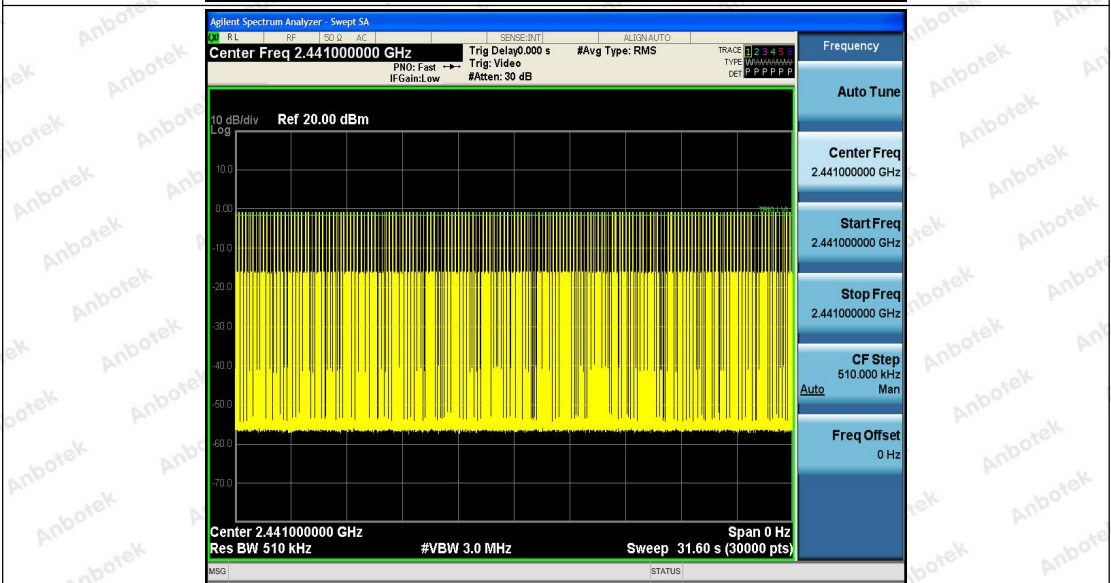

2DH3_Ant1_Hop

Shenzhen Anbotek Compliance Laboratory Limited

Address: 1/F., Building D, Sogood Science and Technology Park, Sanwei Community, Hangcheng Street, Bao'an District, Shenzhen, Guangdong, China.

Tel: (86) 755-26066440 Fax: (86) 755-26014772 Email: service@anbotek.com

Hotline
400-003-0500
www.anbotek.com