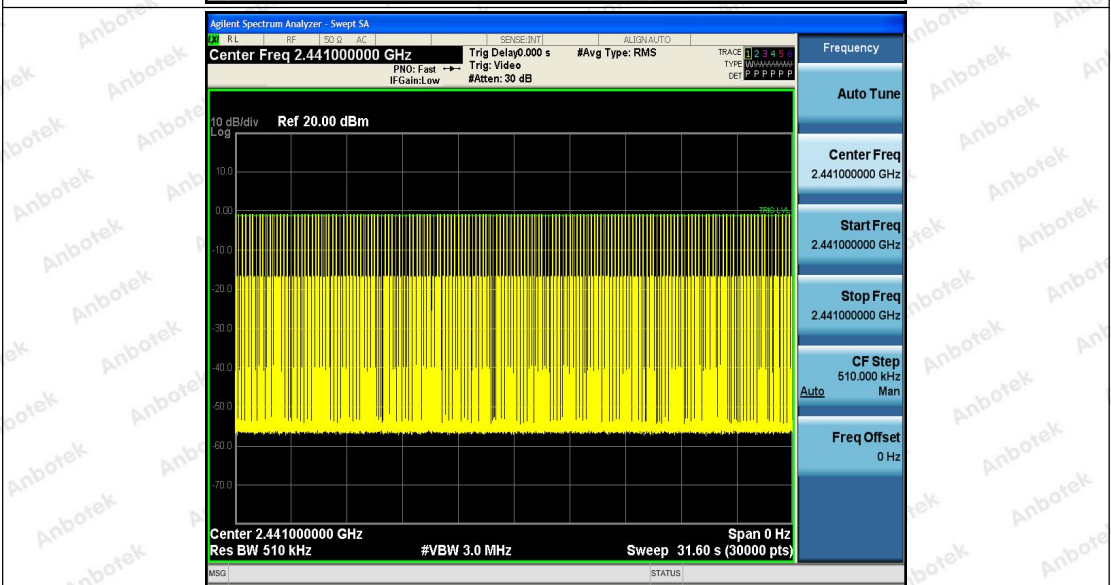

3DH3_Ant1_Hop

Shenzhen Anbotek Compliance Laboratory Limited

Address: 1/F., Building D, Sogood Science and Technology Park, Sanwei Community, Hangcheng Street, Bao'an District, Shenzhen, Guangdong, China.

Tel: (86) 755-26066440 Fax: (86) 755-26014772 Email: service@anbotek.com

Hotline
400-003-0500
www.anbotek.com