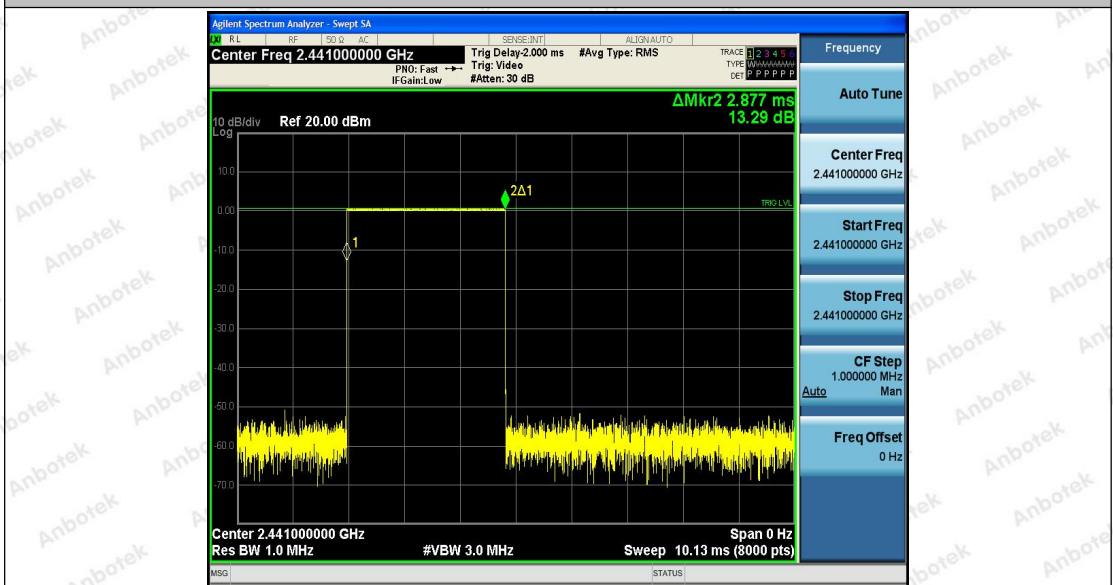

DH5_Ant1_Hop

Shenzhen Anbotek Compliance Laboratory Limited

Address: 1/F., Building D, Sogood Science and Technology Park, Sanwei Community, Hangcheng Street, Bao'an District, Shenzhen, Guangdong, China.