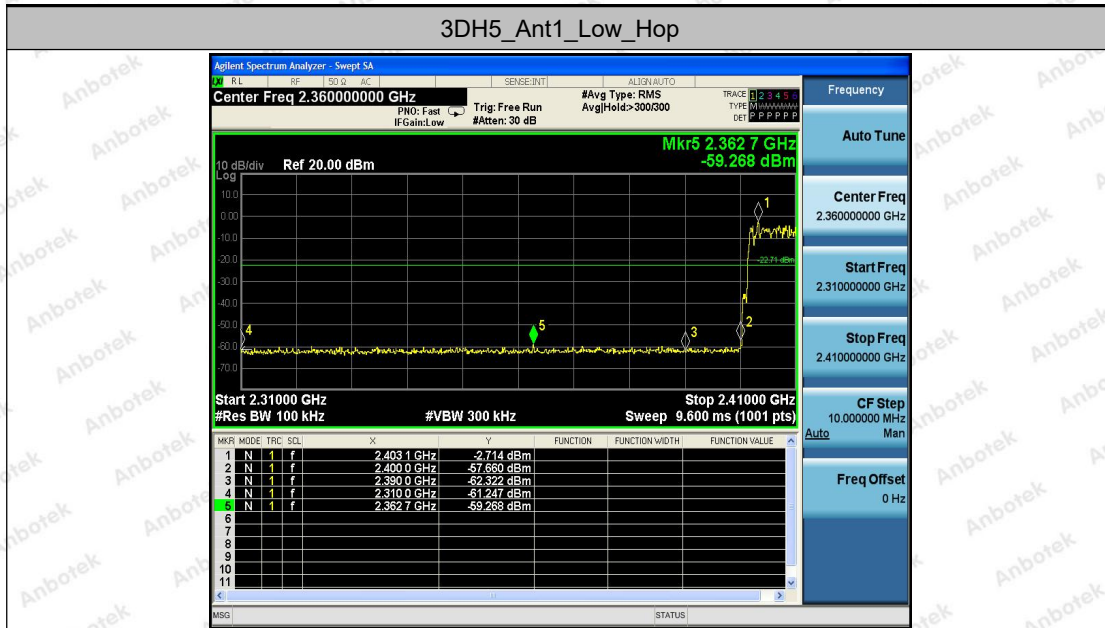

Shenzhen Anbotek Compliance Laboratory Limited

Address: 1/F., Building D, Sogood Science and Technology Park, Sanwei Community, Hangcheng Street, Bao'an District, Shenzhen, Guangdong, China.

Tel: (86) 755-26066440 Fax: (86) 755-26014772 Email: service@anbotek.com

Hotline
400-003-0500
www.anbotek.com