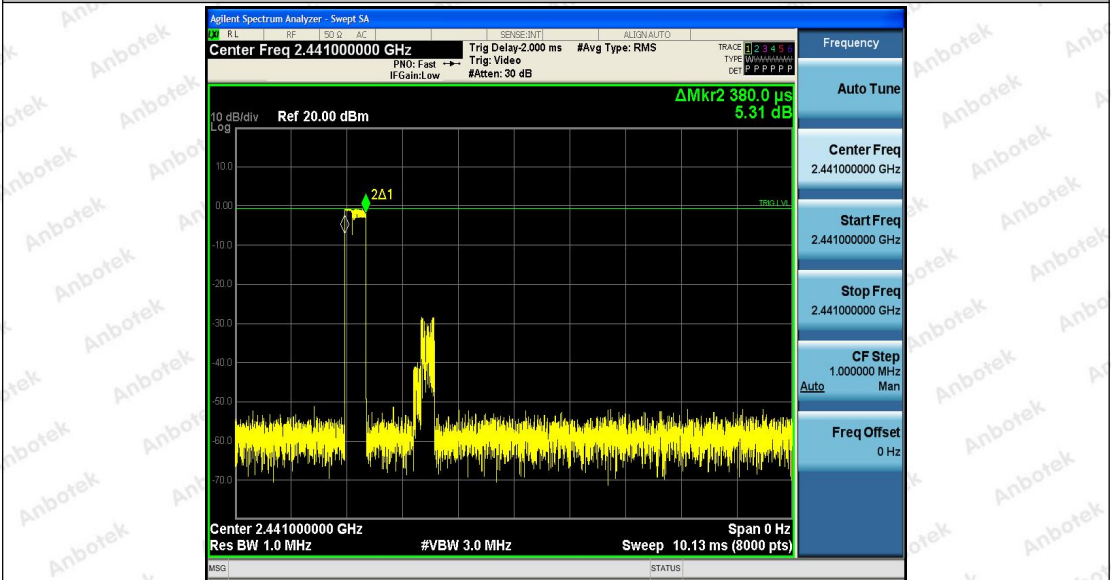

2DH3_Ant1_Hop