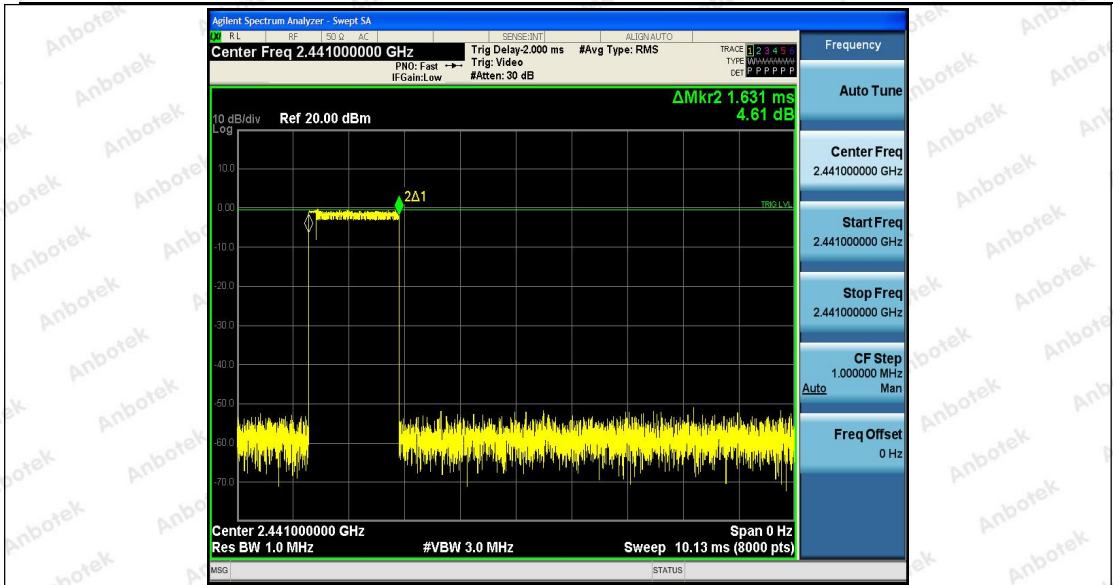

2DH5_Ant1_Hop

Shenzhen Anbotek Compliance Laboratory Limited

Address: 1/F., Building D, Sogood Science and Technology Park, Sanwei Community, Hangcheng Street, Bao'an District, Shenzhen, Guangdong, China.

Tel: (86) 755-26066440   Fax: (86) 755-26014772   Email: service@anbotek.com

Hotline
400-003-0500
www.anbotek.com