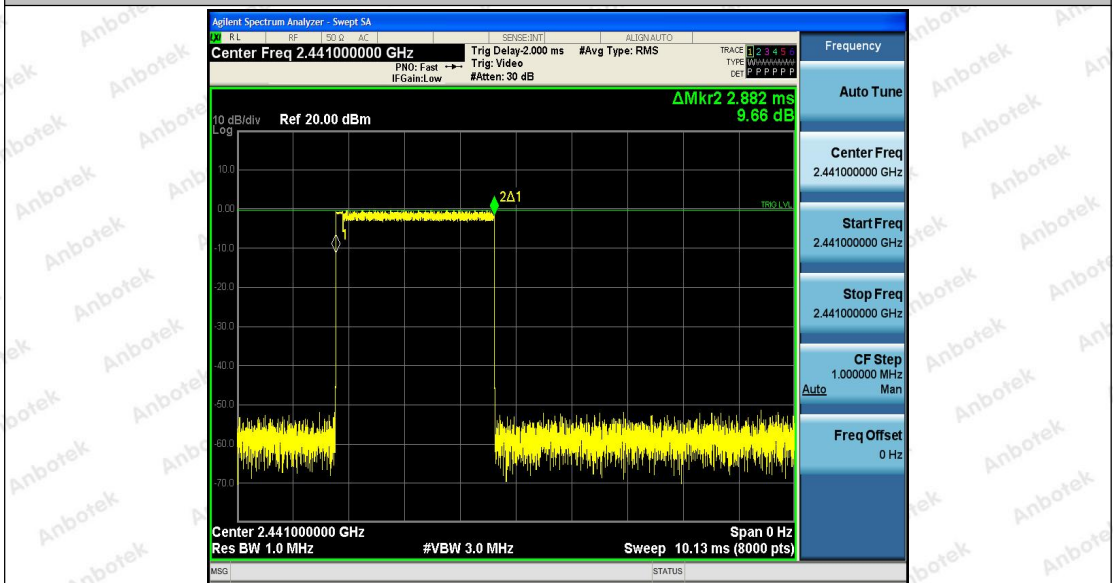

3DH5_Ant1_Hop

Shenzhen Anbotek Compliance Laboratory Limited

Address: 1/F., Building D, Sogood Science and Technology Park, Sanwei Community, Hangcheng Street, Bao'an District, Shenzhen, Guangdong, China.

Tel: (86) 755-26066440   Fax: (86) 755-26014772   Email: service@anbotek.com

Hotline
400-003-0500
www.anbotek.com