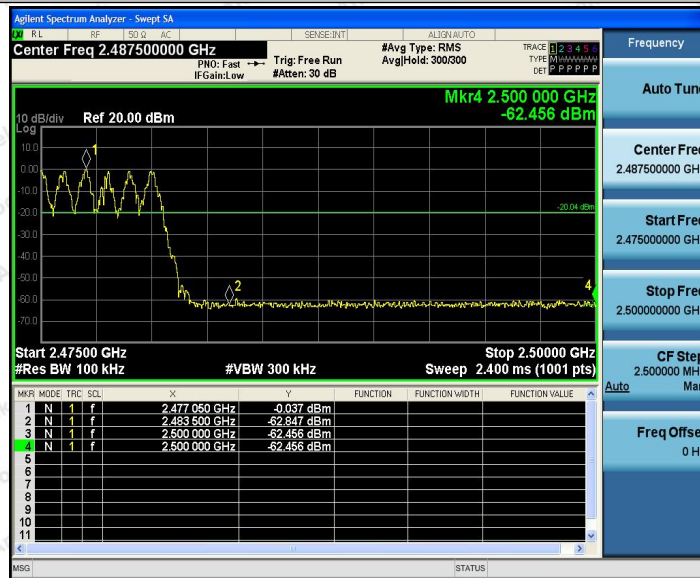

DH5_Ant1_High_Hop