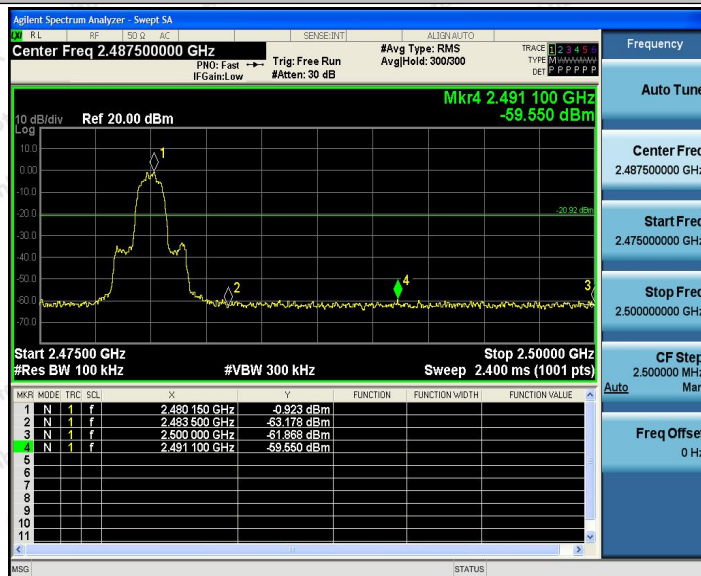

Shenzhen Anbotek Compliance Laboratory Limited

Address: 1/F., Building D, Sogood Science and Technology Park, Sanwei Community, Hangcheng Street, Bao'an District, Shenzhen, Guangdong, China.
Tel: (86) 755-26066440 Fax: (86) 755-26014772 Email: service@anbotek.com

Hotline 400-003-0500
www.anbotek.com