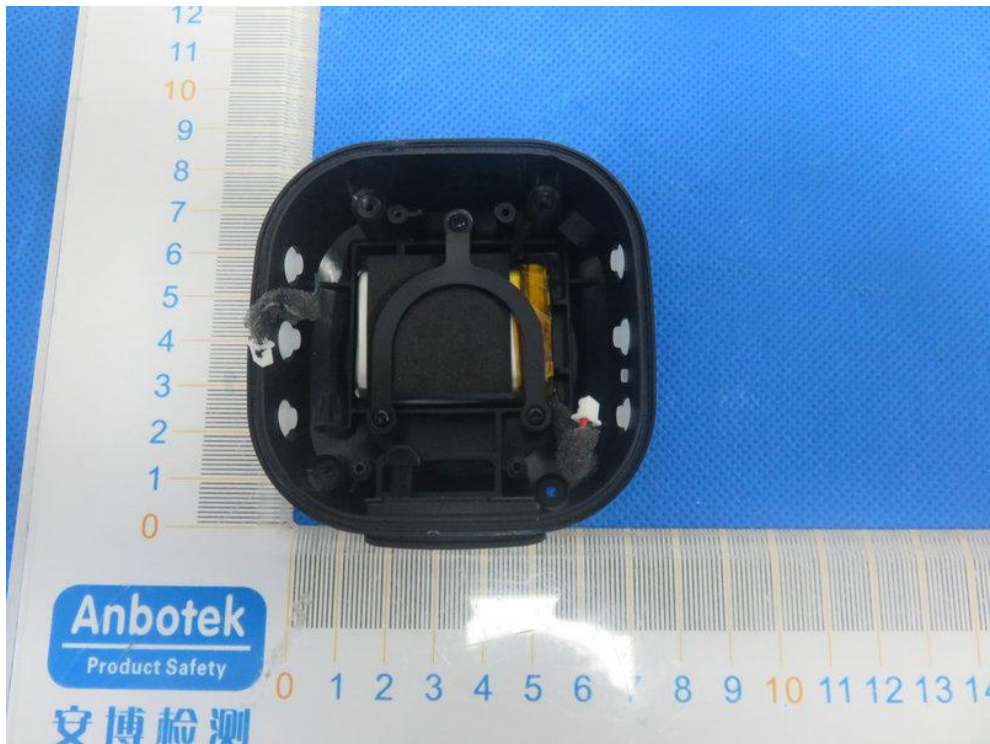

FCC ID: A8I-AIRBEAT-30

Antenna