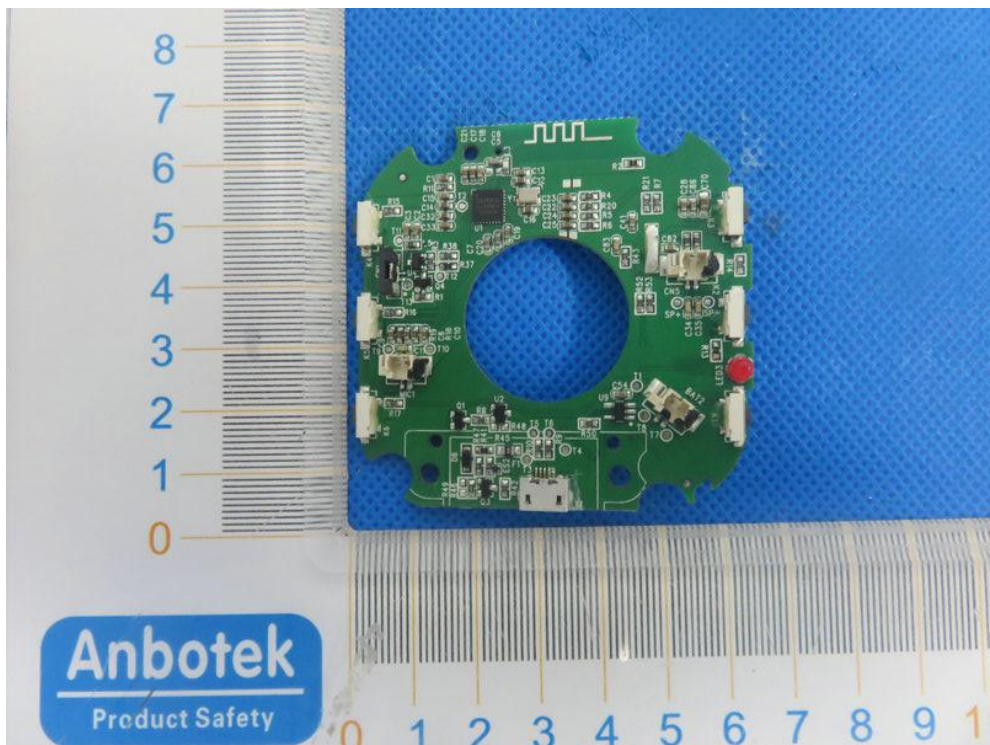

FCC ID: A8I-AIRBEAT-30

Antenna