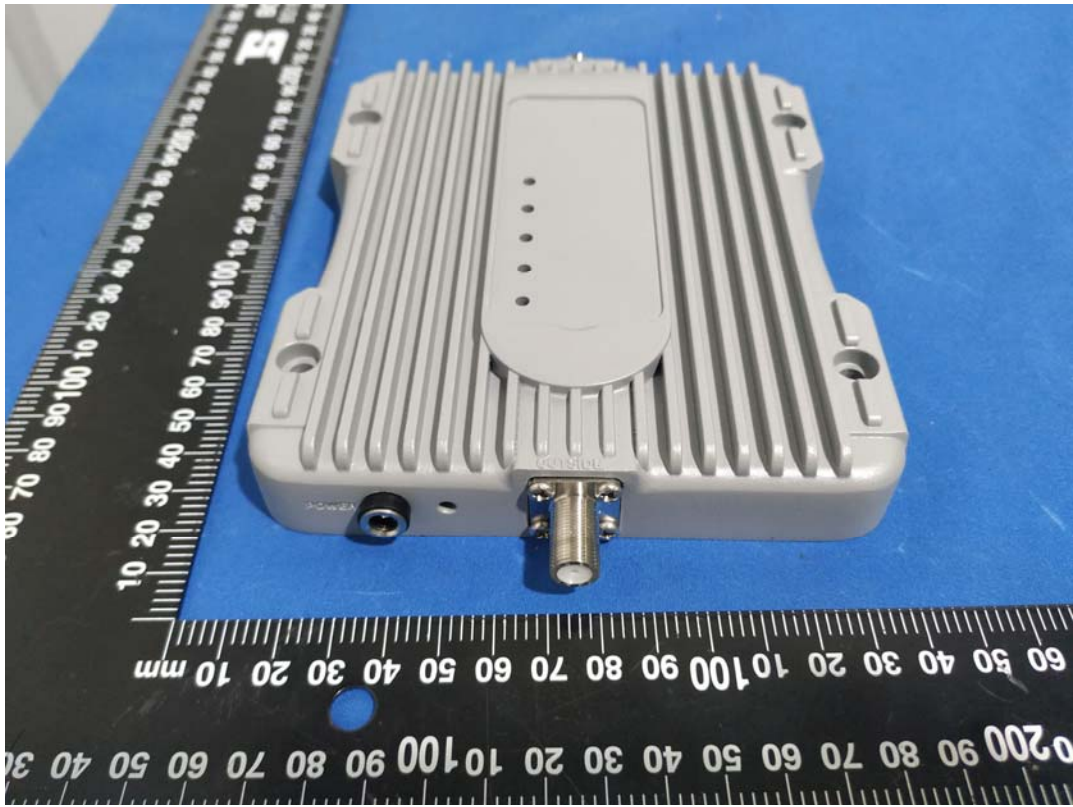

EXHIBIT B - EUT EXTERNAL PHOTOGRAPHS

TRUE5-C

TRUE5-D

AC/DC ADAPTER

MODEL: MX24W1-0593000U

INPUT: 100-240V-0.7A

50-60Hz \ominus - \oplus

OUTPUT: 5.9V --- 3A