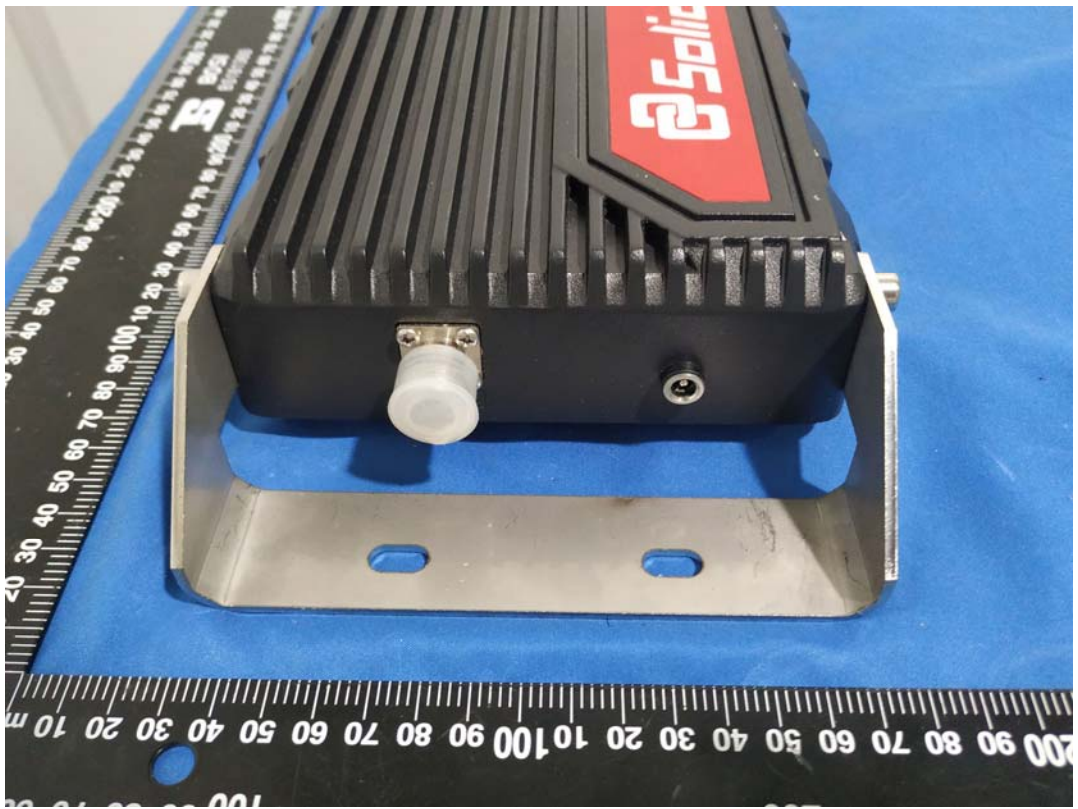

EXHIBIT B - EUT EXTERNAL PHOTOGRAPHS

TRUE5-C

TRUE5-D

AC/DC ADAPTER

MODEL: MX24W1-0593000U

INPUT: 100-240V-0.7A

50-60Hz \ominus - \oplus

OUTPUT: 5.9V --- 3A