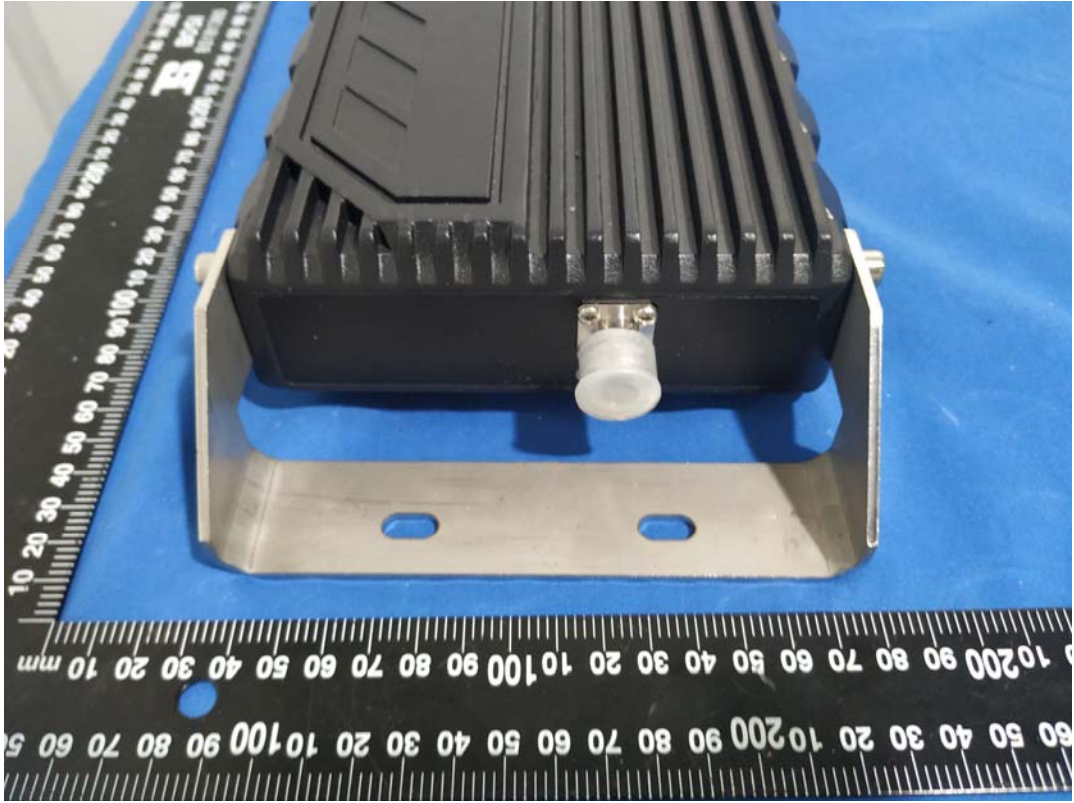

EXHIBIT B - EUT EXTERNAL PHOTOGRAPHS

TRUE5-C

TRUE5-D

AC/DC ADAPTER

MODEL: MX24W1-0593000U

INPUT: 100-240V-0.7A

50-60Hz \ominus - \oplus

OUTPUT: 5.9V --- 3A