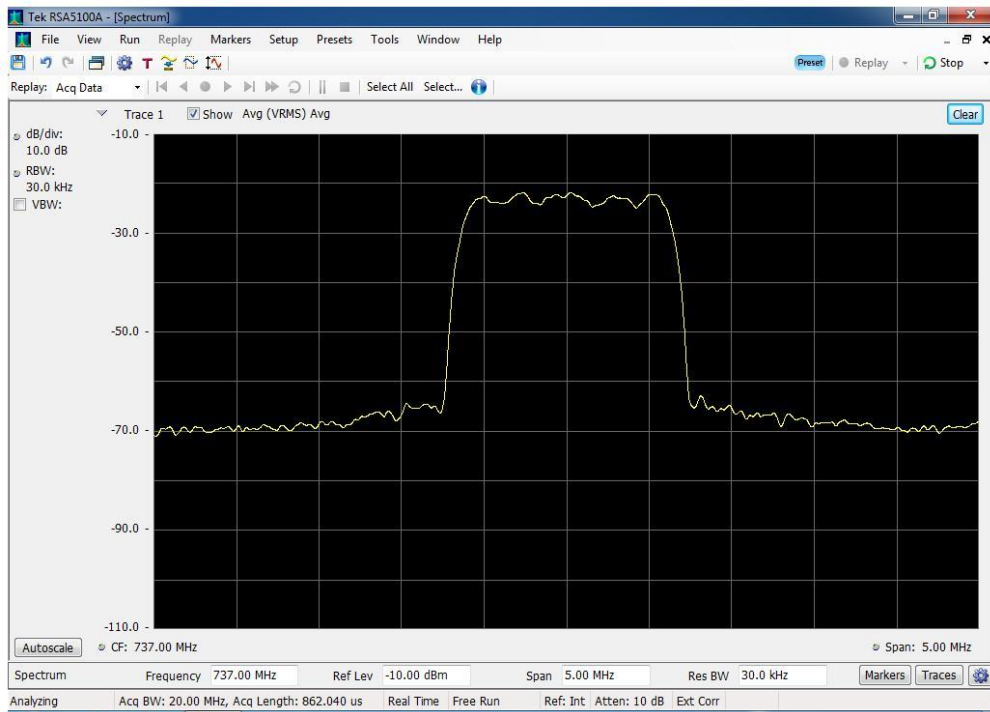

Downlink_CDMA Output_728 - 746 MHz