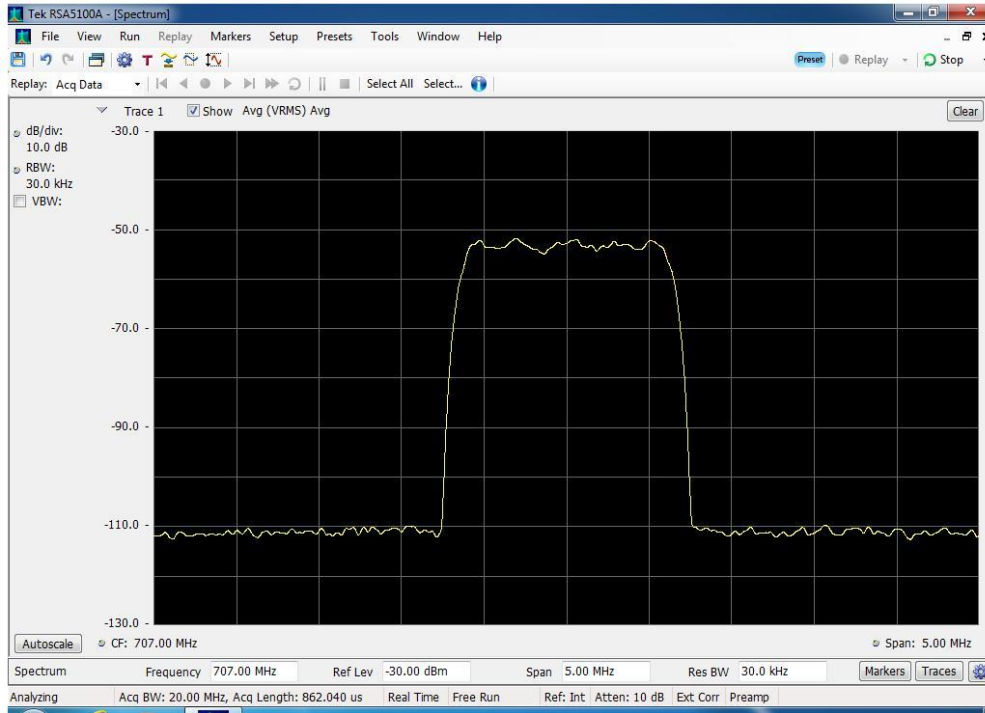

Uplink_CDMA Input_698 - 716 MHz