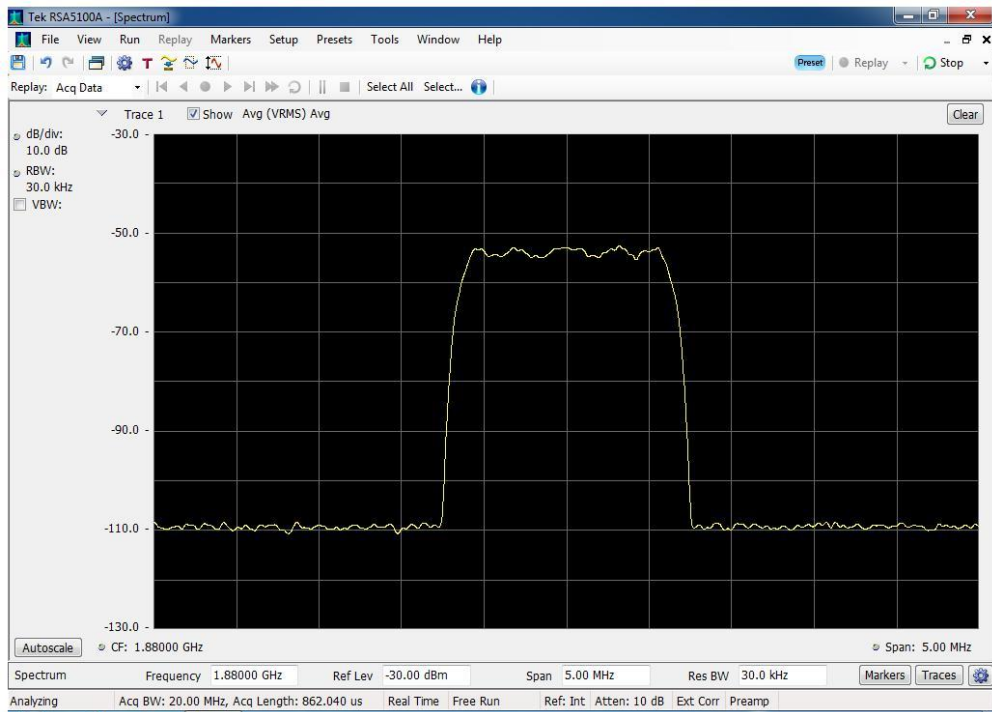

Uplink_CDMA Input_1850 - 1910 MHz