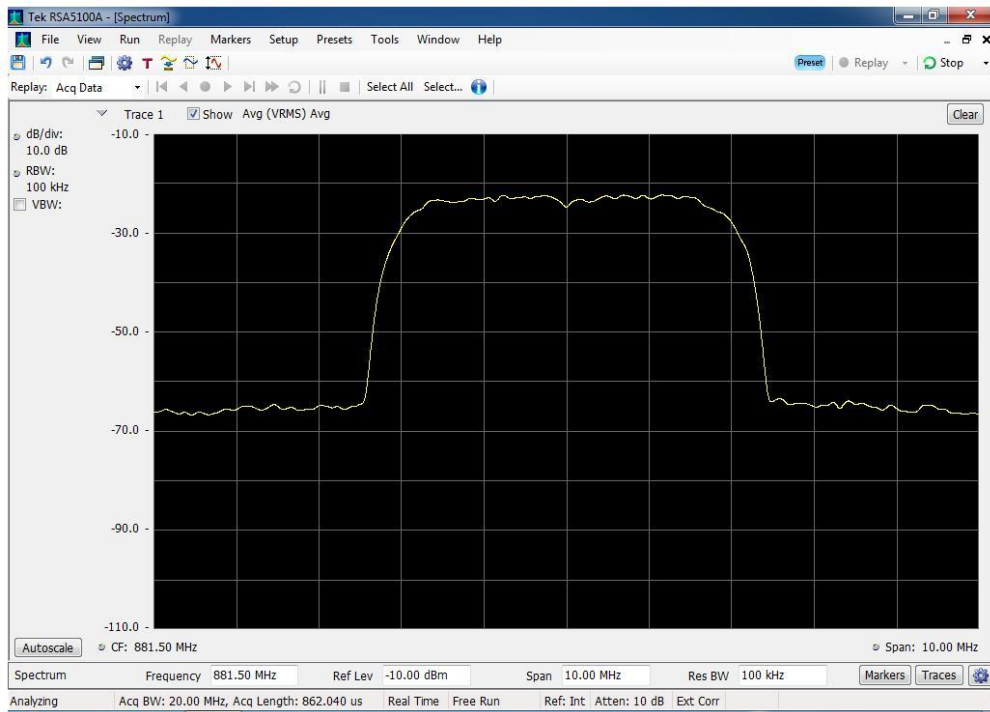

Downlink_WCDMA Output_1930 - 1990 MHz

Downlink_WCDMA Output_2110 - 2155 MHz

Downlink_WCDMA Output_728 - 746 MHz

Downlink_WCDMA Output_746 - 757 MHz

Downlink_WCDMA Output_869 - 894 MHz

Uplink_CDMA Input_1710 - 1755 MHz