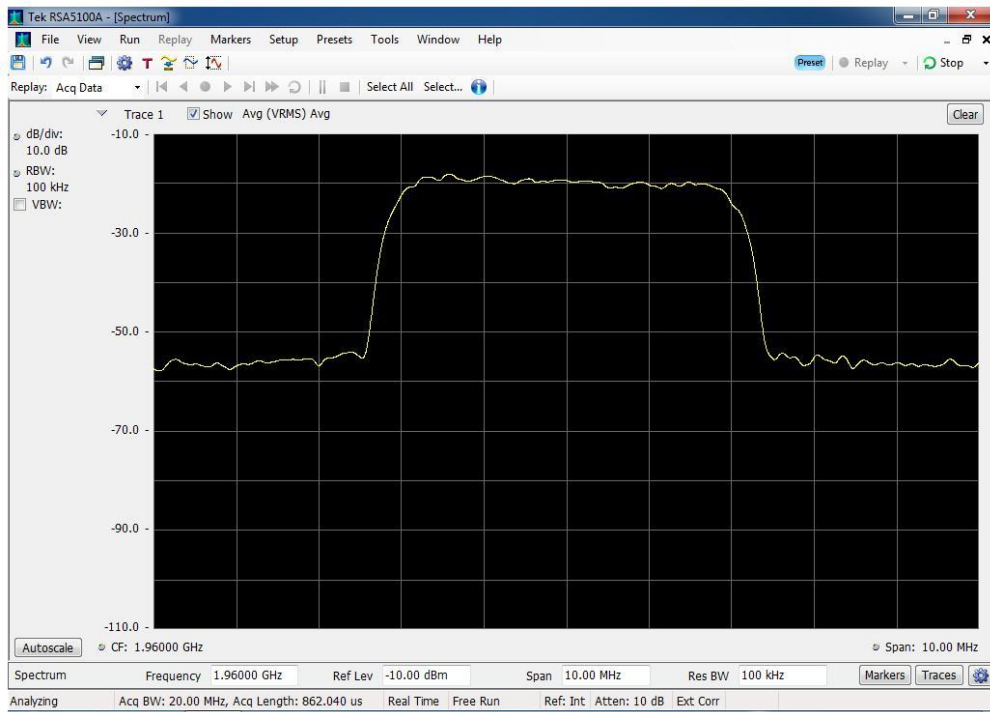

Downlink_WCDMA Output_1930 - 1990 MHz