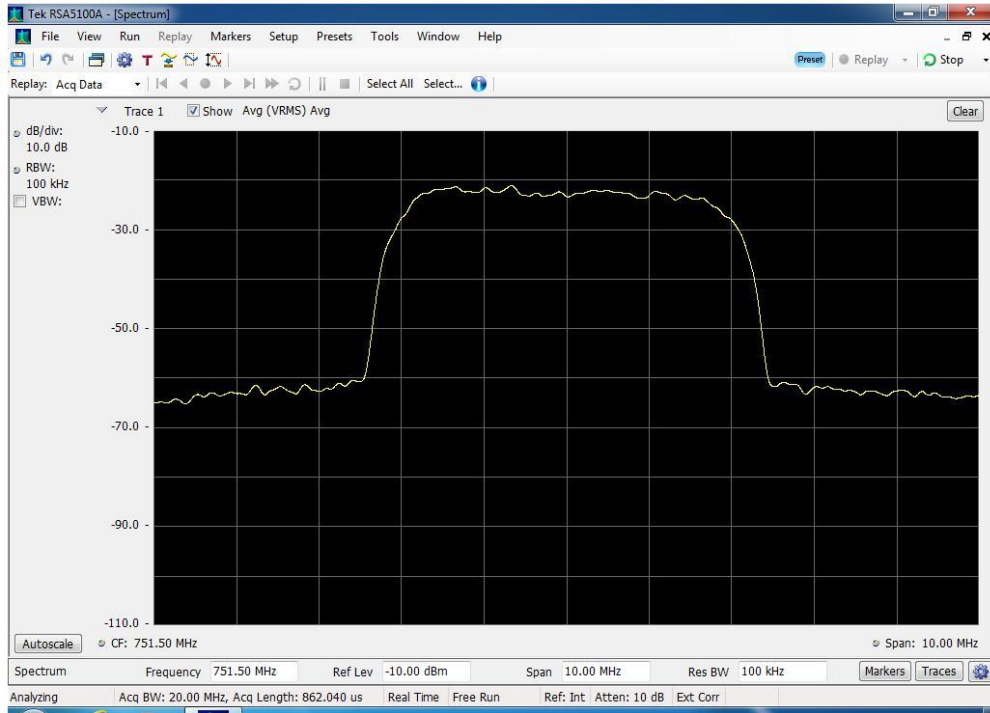

Downlink_WCDMA Output_1930 - 1990 MHz

Downlink_WCDMA Output_2110 - 2155 MHz

Downlink_WCDMA Output_728 - 746 MHz

Downlink_WCDMA Output_746 - 757 MHz

Downlink_WCDMA Output_869 - 894 MHz

Uplink_CDMA Input_1710 - 1755 MHz