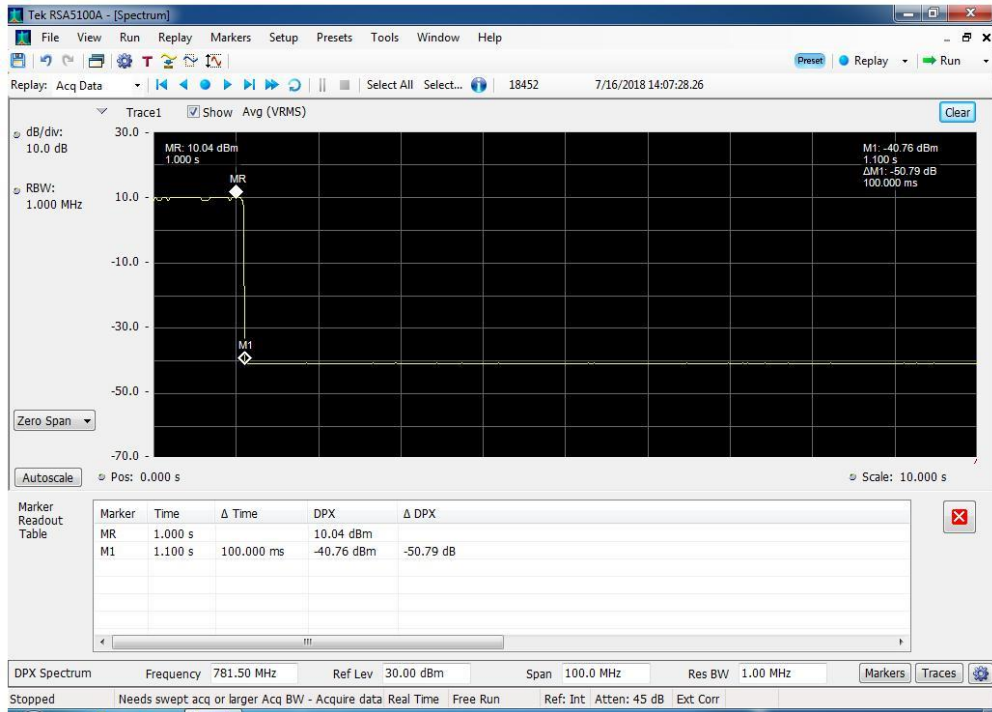

Annex G

Uplink Gain Timing

Uplink Variable Gain Timing__1710 - 1755 MHz

Uplink Variable Gain Timing__1850 - 1910 MHz

Uplink Variable Gain Timing__698 - 716 MHz

Uplink Variable Gain Timing__776 - 787 MHz

Uplink Variable Gain Timing__824 - 849 MHz