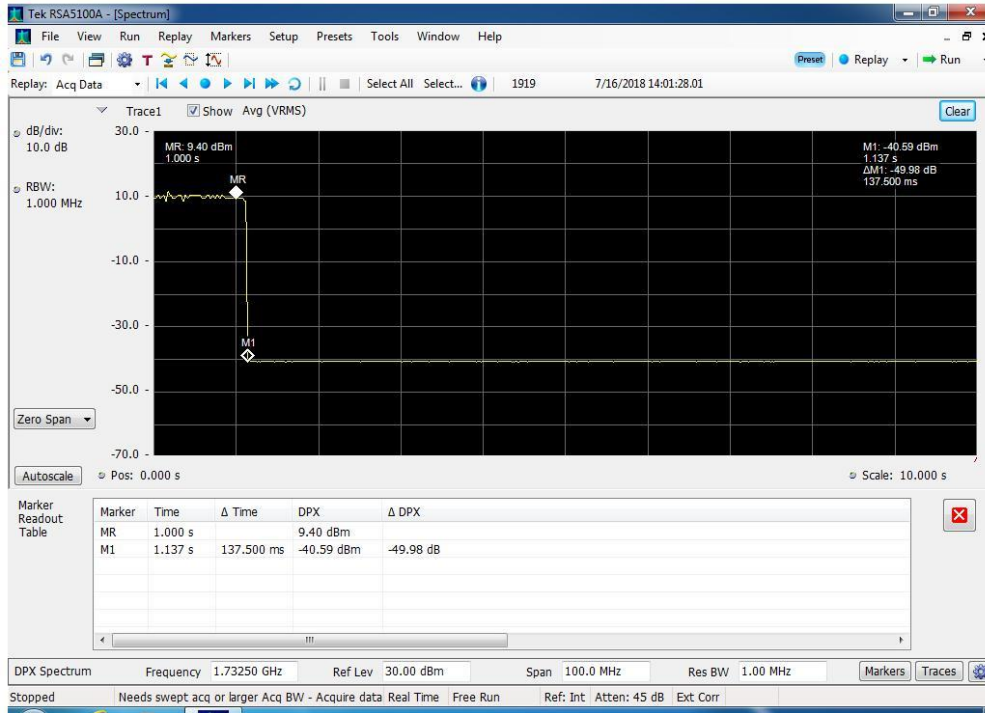

Annex G

Uplink Gain Timing

Uplink Variable Gain Timing__1710 - 1755 MHz

Uplink Variable Gain Timing__1850 - 1910 MHz

Uplink Variable Gain Timing__698 - 716 MHz

Uplink Variable Gain Timing__776 - 787 MHz

Uplink Variable Gain Timing__824 - 849 MHz