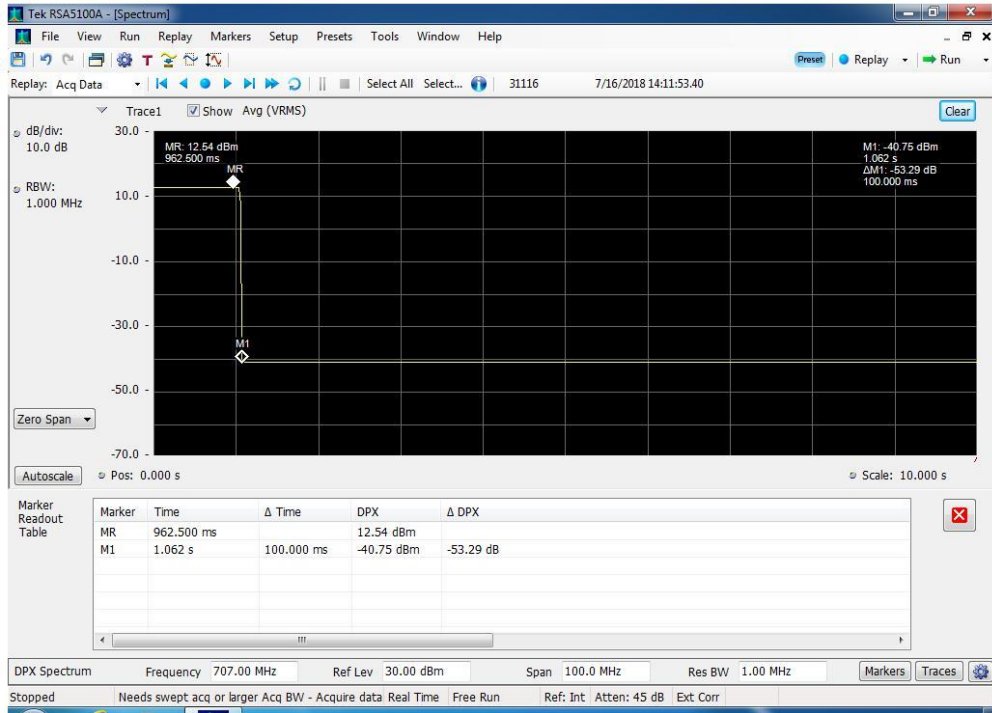

Annex G

Uplink Gain Timing

Uplink Variable Gain Timing__1710 - 1755 MHz

Uplink Variable Gain Timing__1850 - 1910 MHz

Uplink Variable Gain Timing__698 - 716 MHz

Uplink Variable Gain Timing__776 - 787 MHz

Uplink Variable Gain Timing__824 - 849 MHz