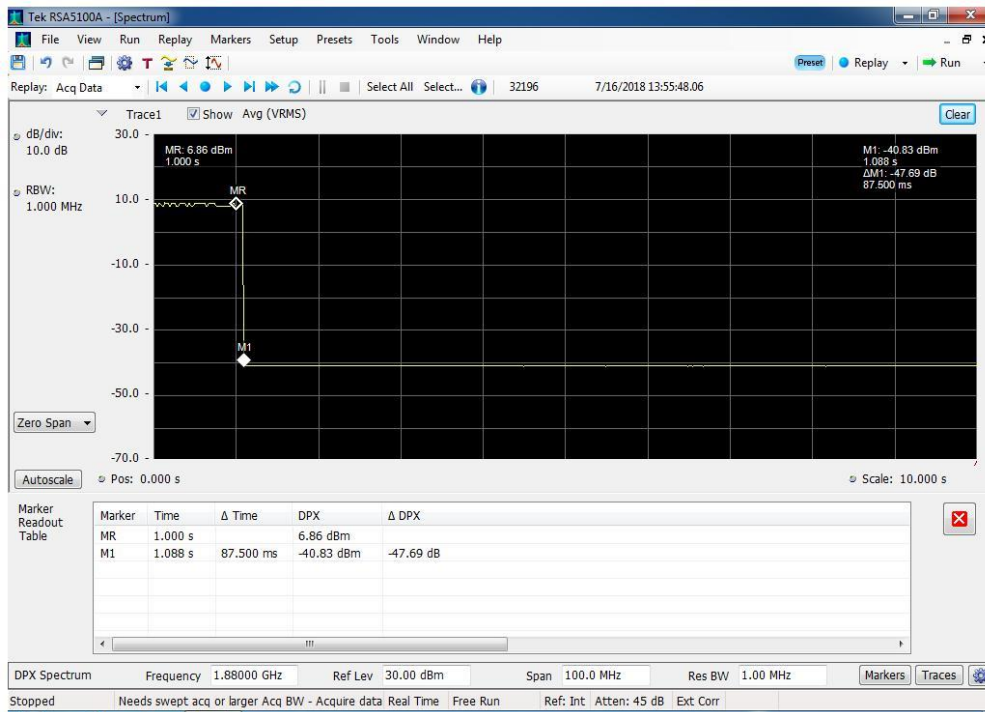

Annex G

Uplink Gain Timing

Uplink Variable Gain Timing__1710 - 1755 MHz

Uplink Variable Gain Timing__1850 - 1910 MHz

Uplink Variable Gain Timing__698 - 716 MHz

Uplink Variable Gain Timing__776 - 787 MHz

Uplink Variable Gain Timing__824 - 849 MHz