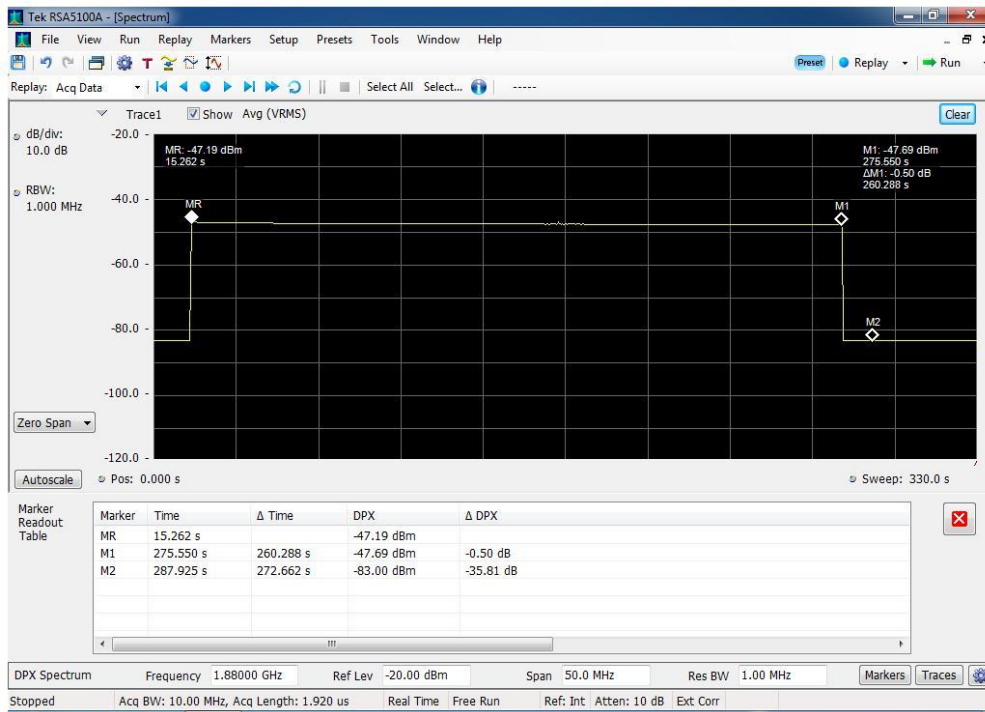

Annex F

Uplink Inactivity

UL Inactivity_1710 - 1755 MHz

UL Inactivity_1850 - 1910 MHz

UL Inactivity_698 - 716 MHz

UL Inactivity_776 - 787 MHz

UL Inactivity_824 - 849 MHz