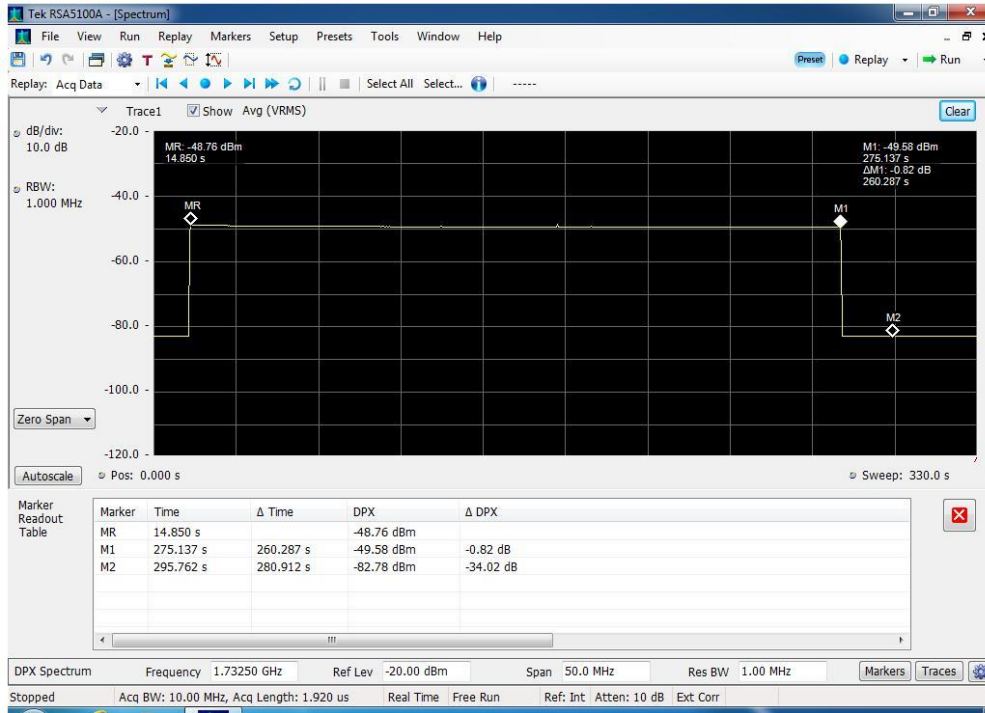

Annex F

Uplink Inactivity

UL Inactivity_1710 - 1755 MHz

UL Inactivity_1850 - 1910 MHz

UL Inactivity_698 - 716 MHz

UL Inactivity_776 - 787 MHz

UL Inactivity_824 - 849 MHz