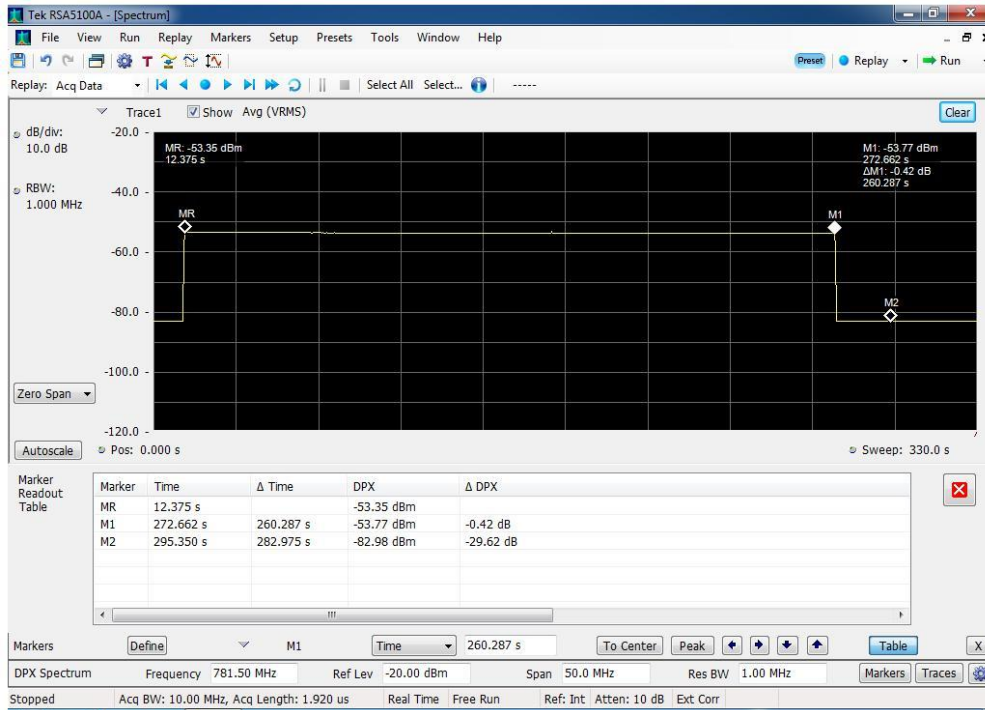

Annex F

Uplink Inactivity

UL Inactivity_1710 - 1755 MHz

UL Inactivity_1850 - 1910 MHz

UL Inactivity_698 - 716 MHz

UL Inactivity_776 - 787 MHz

UL Inactivity_824 - 849 MHz