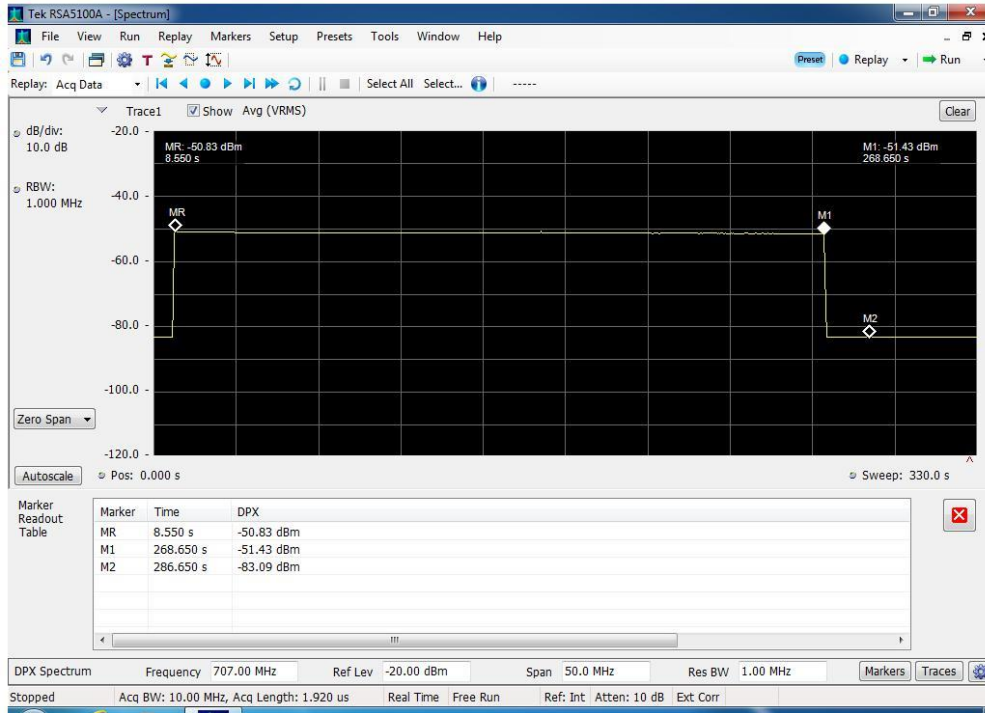

Annex F

Uplink Inactivity

UL Inactivity_1710 - 1755 MHz

UL Inactivity_1850 - 1910 MHz

UL Inactivity_698 - 716 MHz

UL Inactivity_776 - 787 MHz

UL Inactivity_824 - 849 MHz