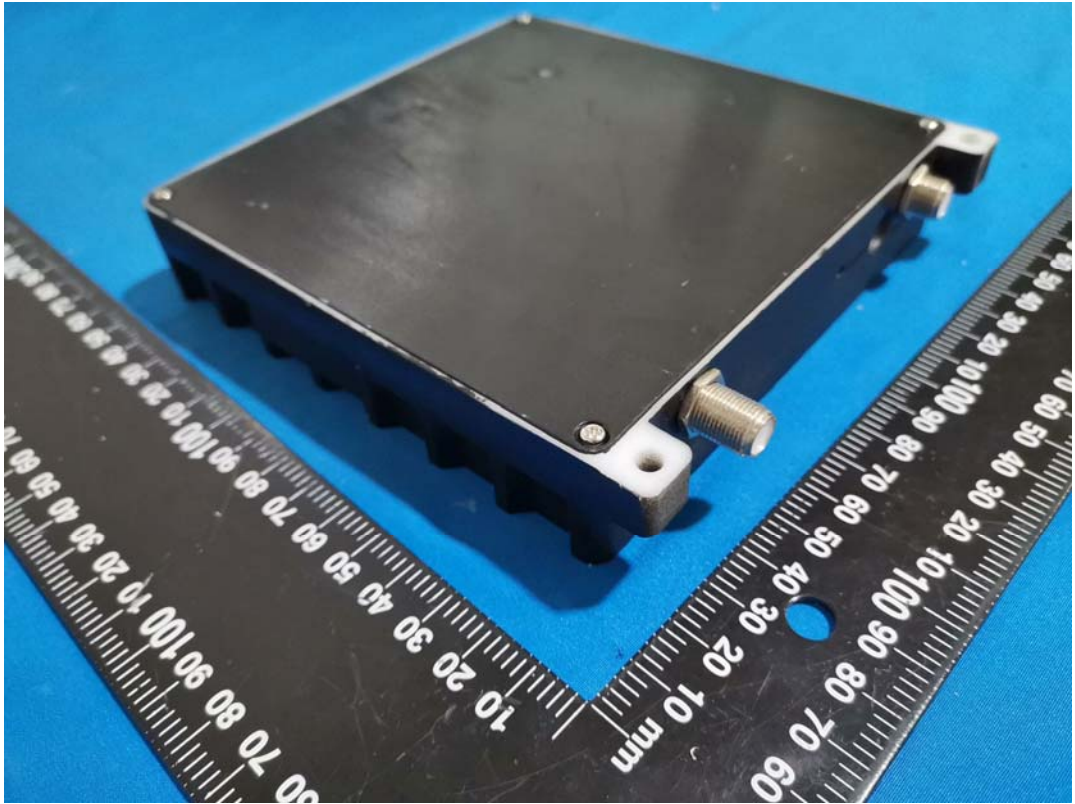

EXHIBIT A - EUT EXTERNAL PHOTOGRAPHS

Model: SR15652001A

Model: SR15652001B

Model: SR15652001C

Model: SR15652001D

Model: SR15652001E

Adapter

ADAPTOR

Model: WT24-1201500-U

Input: 100-240V ~ 50/60Hz 1.6A

Output: 12V $\overline{\text{---}}$ 1.5A  

us **FC**

S/N: B210108002000

Shenzhen Wentong Electronic Co., Ltd

MADE IN CHINA