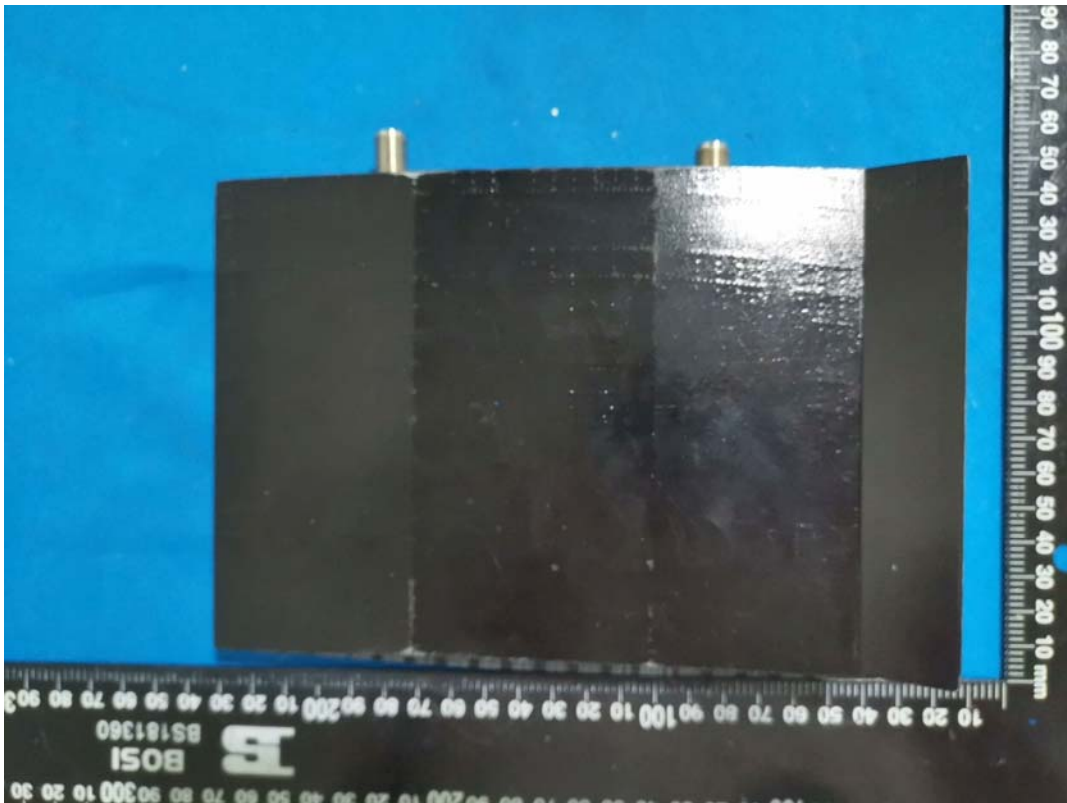

EXHIBIT A - EUT EXTERNAL PHOTOGRAPHS

Model: SR15652001A

Model: SR15652001B

Model: SR15652001C

Model: SR15652001D

Model: SR15652001E

Adapter

ADAPTOR

Model: WT24-1201500-U

Input: 100-240V ~ 50/60Hz 1.6A

Output: 12V $\overline{\text{---}}$ 1.5A  

us **FC**

S/N: B210108002000

Shenzhen Wentong Electronic Co., Ltd

MADE IN CHINA