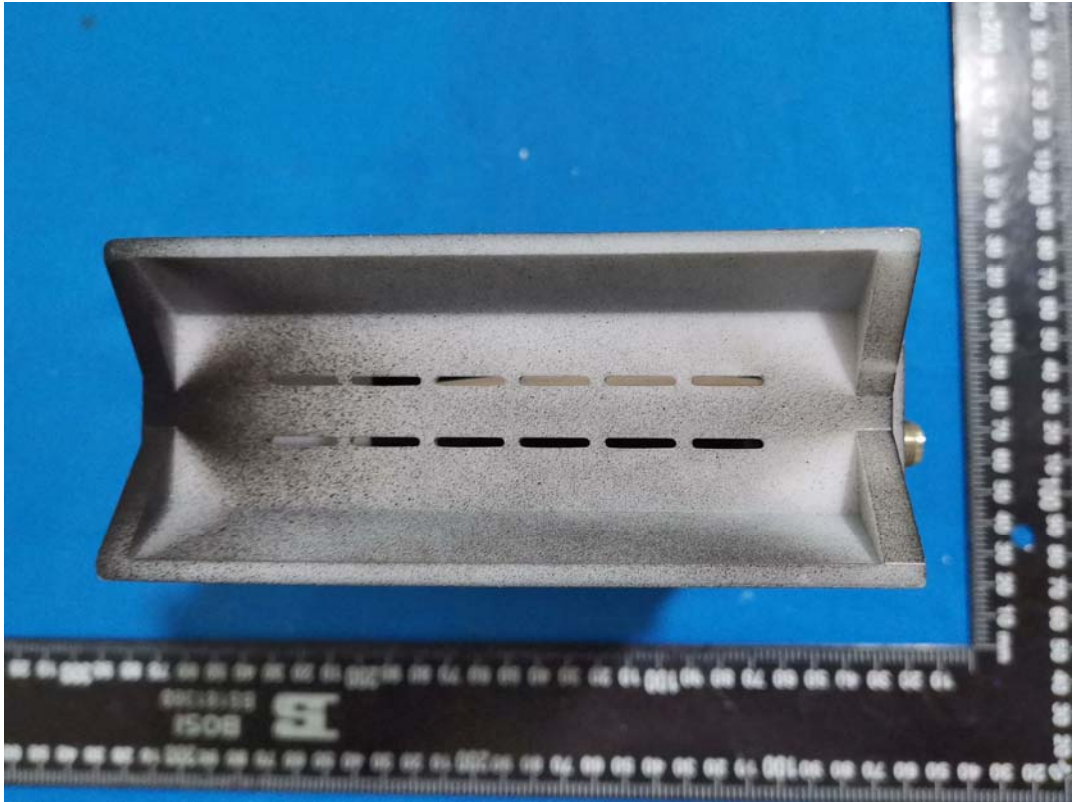

EXHIBIT A - EUT EXTERNAL PHOTOGRAPHS

Model: SR15652001A

Model: SR15652001B

Model: SR15652001C

Model: SR15652001D

Model: SR15652001E

Adapter

ADAPTOR

Model: WT24-1201500-U

Input: 100-240V ~ 50/60Hz 1.6A

Output: 12V $\overline{\text{---}}$ 1.5A  

us **FC**

S/N: B210108002000

Shenzhen Wentong Electronic Co., Ltd

MADE IN CHINA