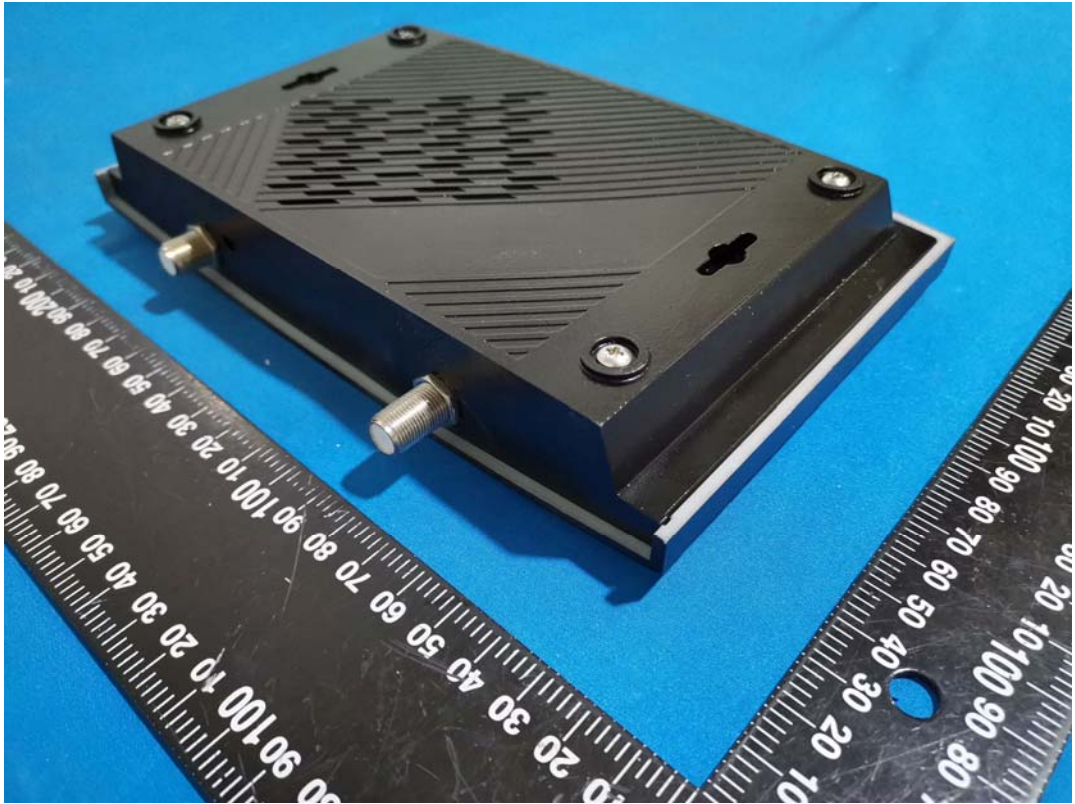

EXHIBIT A - EUT EXTERNAL PHOTOGRAPHS

Model: SR15652001A

Model: SR15652001B

Model: SR15652001C

Model: SR15652001D

Model: SR15652001E

Adapter

ADAPTOR

Model: WT24-1201500-U

Input: 100-240V ~ 50/60Hz 1.6A

Output: 12V $\overline{\text{---}}$ 1.5A  

us **FC**

S/N: B210108002000

Shenzhen Wentong Electronic Co., Ltd

MADE IN CHINA