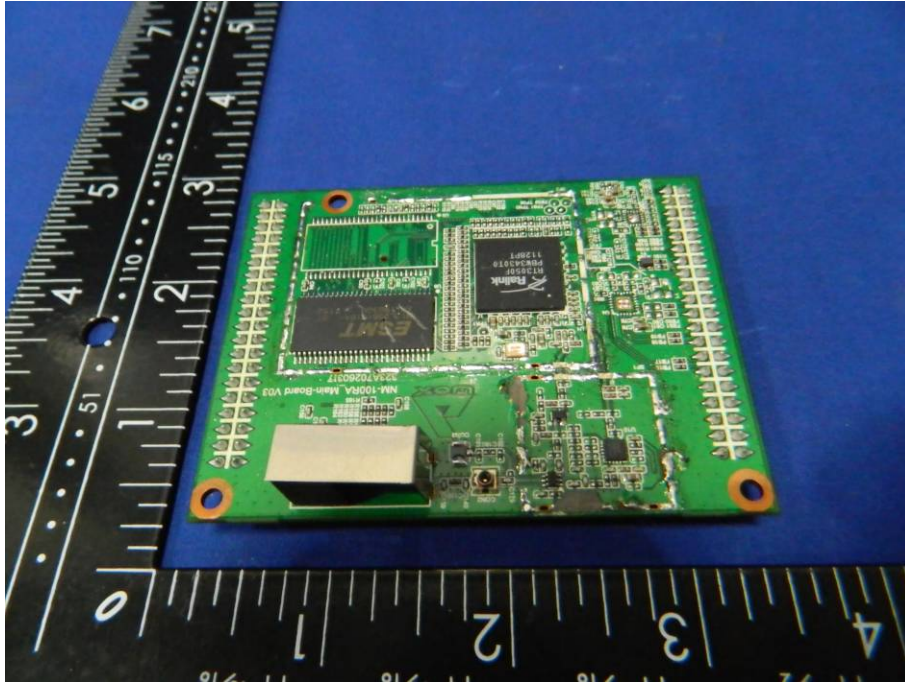

Shenzhen EMTEK Co.,Ltd.
Building 69, Majialong Industry Zone, Nanshan District, Shenzhen,Guangdong,China
www.emtek.com.cn Tel: +86-755-2695 4280 Fax: +86-755-2695 4282

EMTEK
Access to the world

Antenna

Wifi Mode