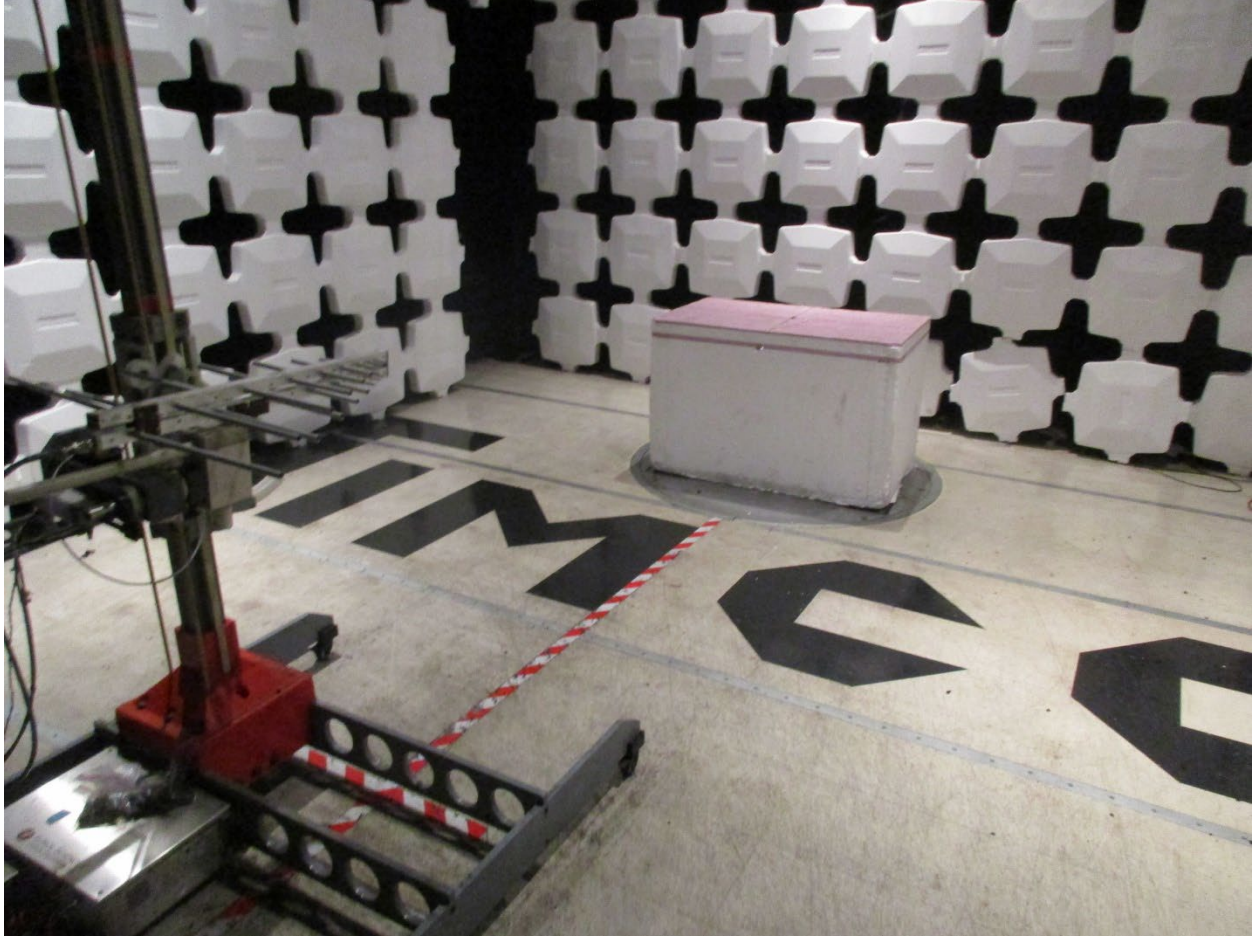

ANNEX B – Test Setup Photograph Exhibit

JL Marine Systems, Inc.
FCC ID: A7FEA207

Conducted Test Setup

Radiated Testing, Table Setup #1

Radiated Testing, Table Setup #2

Radiated Testing, Below 1 GHz

Radiated Testing, Above 1 GHz