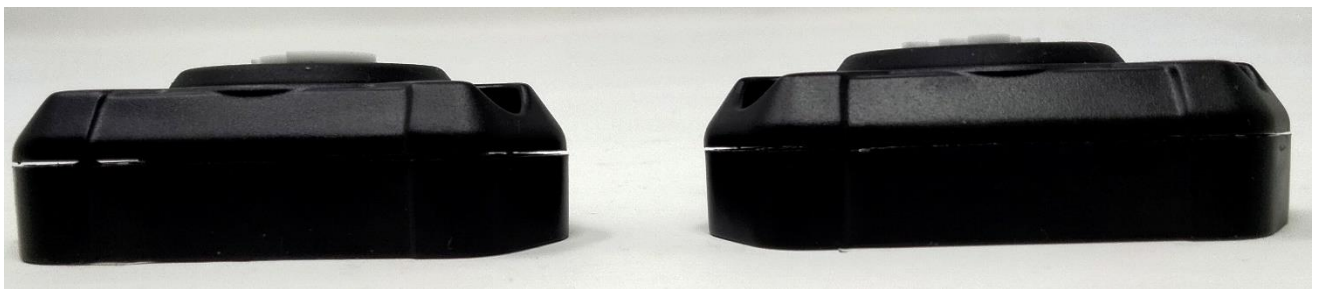

**SWIFT. SILENT. SECURE.**

EXTERNAL PHOTOGRAPHS – FCC ID: A7FEA207, IC: 11454A-EA207

May 30, 2023

Top View

Bottom View

Front View (180°)

Back View (0°)

Right View (90°)

Left View (270°)