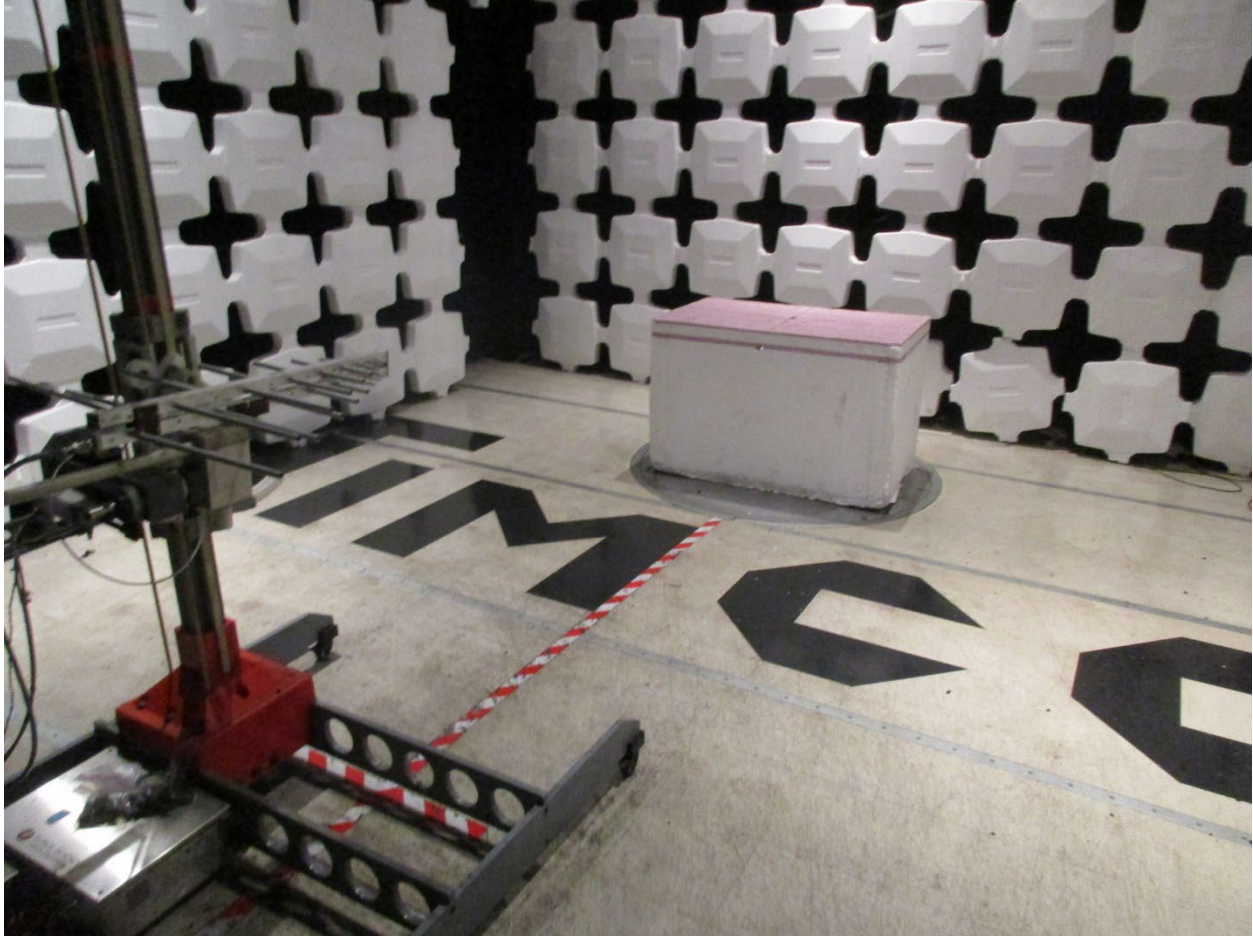

ANNEX B – Test Setup Photograph Exhibit

JL Marine Systems, Inc.
FCC ID: A7FEA205

Conducted Test Setup

Radiated Testing, Table Setup #1

Radiated Testing, Table Setup #2

Radiated Testing, Below 1 GHz

Radiated Testing, Above 1 GHz