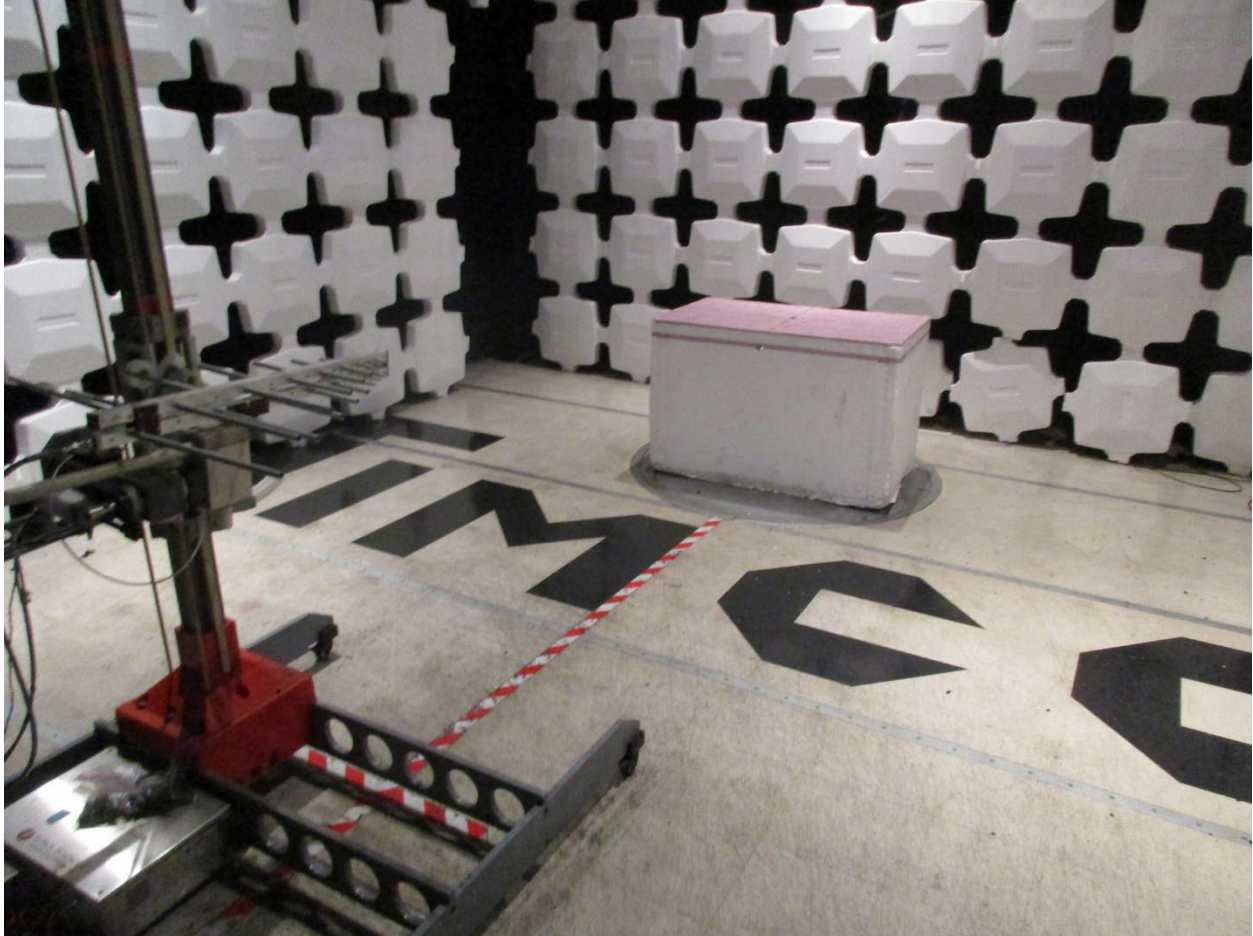

ANNEX B – Test Setup Photograph Exhibit

JL Marine Systems, Inc.
FCC ID: A7FEA204

Conducted Test Setup

Radiated Testing, Table Setup #1

Radiated Testing, Table Setup #2

Radiated Testing, Below 1 GHz

Radiated Testing, Above 1 GHz